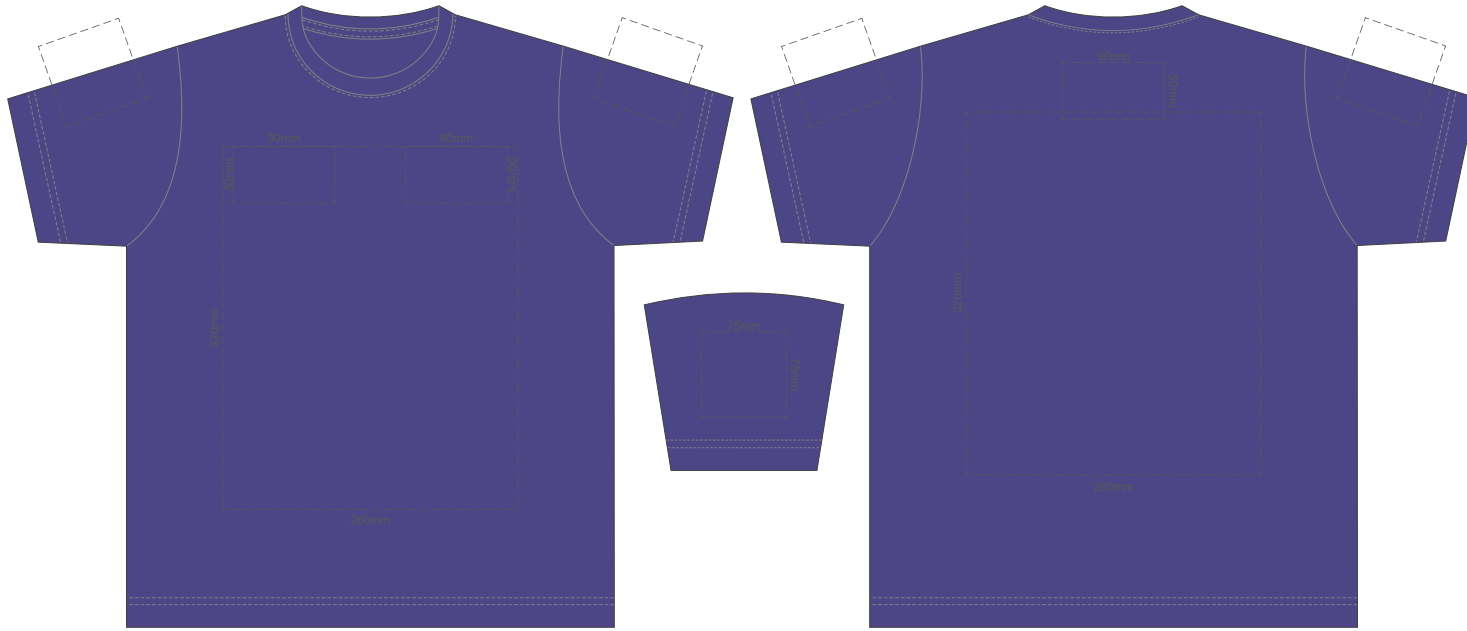

15% of Actual Size
Screen Print (3 col max)

FRONT KID'S SIZE 6

BACK KID'S SIZE 6

15% of Actual Size
Screen Print (3 col max)

FRONT KID'S SIZE 8

BACK KID'S SIZE 8

KIDS' SIZE 8

15% of Actual Size
Screen Print (3 col max)

FRONT KID'S SIZE 10

BACK KID'S SIZE 10

KIDS' SIZE 10

15% of Actual Size
Screen Print (3 col max)

FRONT KID'S SIZE 12

BACK KID'S SIZE 12

KIDS' SIZE 12

15% of Actual Size
Colourflex Tranfer
Faux Embroidery
DigiFlex Transfer

KIDS' SIZE 6 FRONT
Print area can be rotated to best suit.
Branding area can be moved **anywhere within the red line.**

KIDS' SIZE 6 BACK
Print area can be rotated to best suit.
Branding area can be moved **anywhere within the red line.**

15% of Actual Size
Colourflex Tranfer
Faux Embroidery
DigiFlex Transfer

KIDS' SIZE 8 FRONT
Print area can be rotated to best suit.
Branding area can be moved **anywhere within the red line.**

KIDS' SIZE 8 BACK
Print area can be rotated to best suit.
Branding area can be moved **anywhere within the red line.**