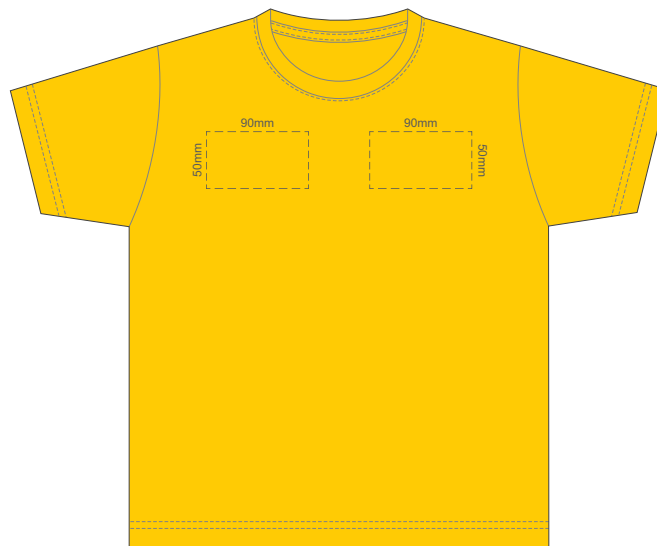

FRONT KID'S SIZE 6

KIDS' SIZE 6