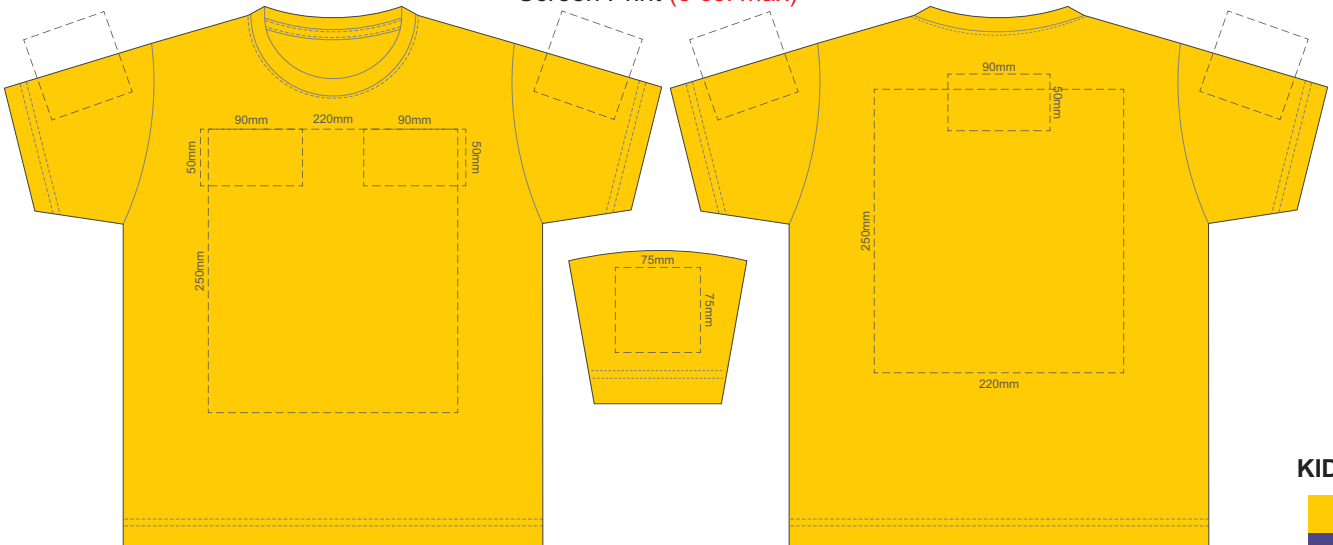

15% of Actual Size
Screen Print (3 col max)

FRONT KID'S SIZE 2

BACK KID'S SIZE 2

KIDS' SIZE 2

15% of Actual Size
Screen Print (3 col max)

FRONT KID'S SIZE 4

BACK KID'S SIZE 4

KIDS' SIZE 4

15% of Actual Size
Screen Print (3 col max)

FRONT KID'S SIZE 6

BACK KID'S SIZE 6

KIDS' SIZE 6

15% of Actual Size
Screen Print (3 col max)

FRONT KID'S SIZE 8

BACK KID'S SIZE 8

KIDS' SIZE 8

15% of Actual Size
Screen Print (3 col max)

FRONT KID'S SIZE 10

BACK KID'S SIZE 10

KIDS' SIZE 10

15% of Actual Size
Screen Print (3 col max)

FRONT KID'S SIZE 12

BACK KID'S SIZE 12

KIDS' SIZE 12

15% of Actual Size
Colourflex Tranfer
Faux Embroidery
DigiFlex Transfer

KIDS' SIZE 2 FRONT
Print area can be rotated to best suit.
Branding area can be moved *anywhere within the red line.*

KIDS' SIZE 2 BACK
Print area can be rotated to best suit.
Branding area can be moved *anywhere within the red line.*