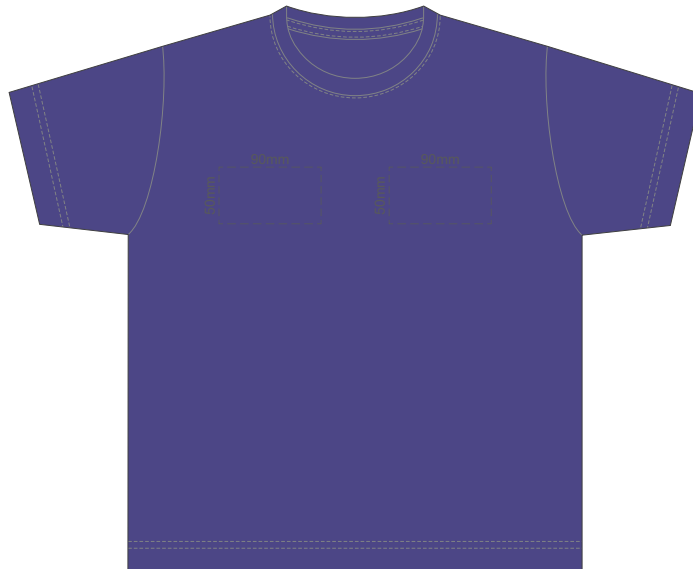

KIDS' SIZE 6 FRONT
Print area can be rotated to best suit.
Branding area can be moved **anywhere within the red line.**

KIDS' SIZE 6 BACK
Print area can be rotated to best suit.
Branding area can be moved **anywhere within the red line.**

KIDS' SIZE 10 BACK
Print area can be rotated to best suit.
Branding area can be moved **anywhere within the red line.**

KIDS' SIZE 10

15% of Actual Size
Colourflex Tranfer
Faux Embroidery
DigiFlex Transfer

KIDS' SIZE 12 FRONT
Print area can be rotated to best suit.
Branding area can be moved **anywhere within the red line.**

KIDS' SIZE 12 BACK
Print area can be rotated to best suit.
Branding area can be moved **anywhere within the red line.**

KIDS' SIZE 12

15% of Actual Size
Embroidery

FRONT KID'S SIZE 6

15% of Actual Size
Embroidery

FRONT KID'S SIZE 8

KIDS' SIZE 8

15% of Actual Size
Embroidery

FRONT KID'S SIZE 10