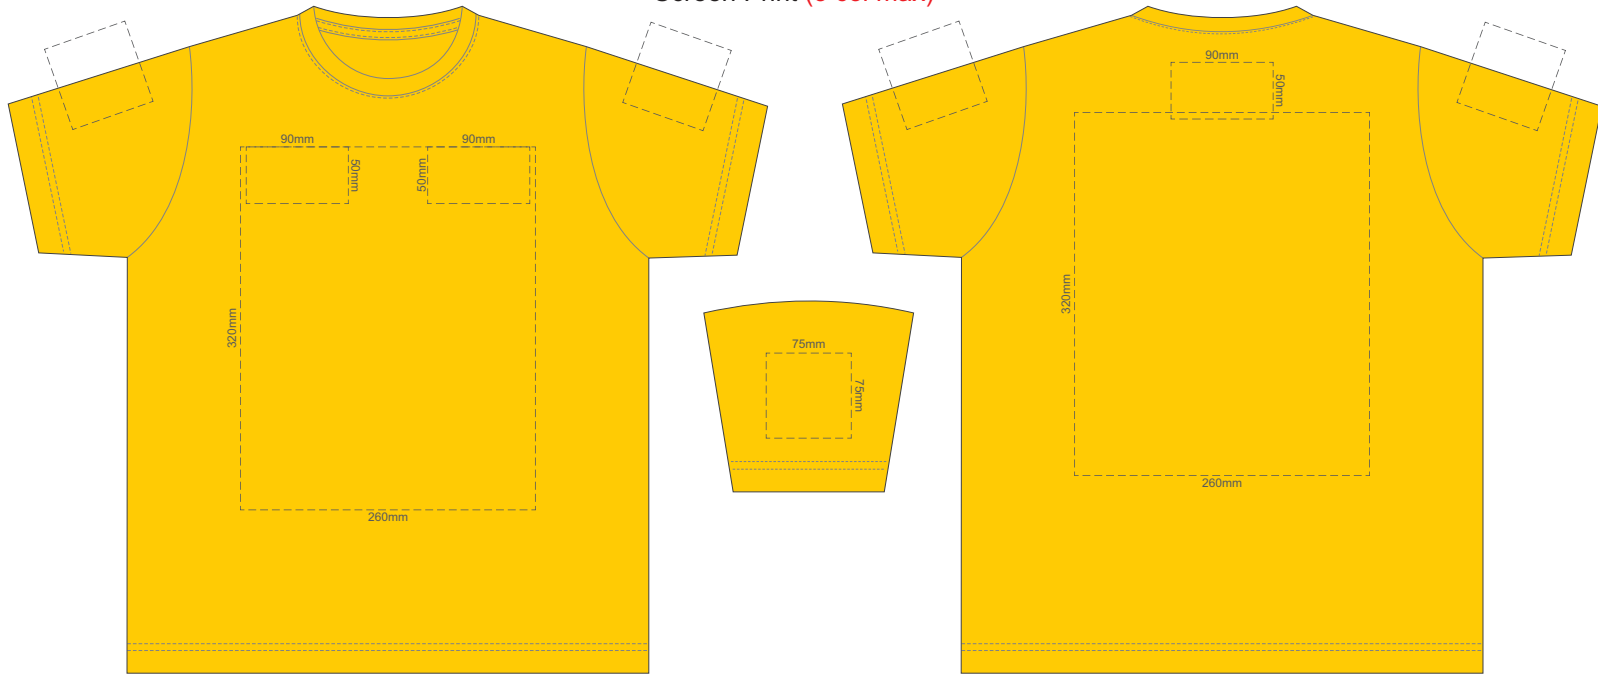

15% of Actual Size
Screen Print (3 col max)

FRONT KID'S SIZE 2

BACK KID'S SIZE 2

KIDS' SIZE 2

15% of Actual Size
Screen Print (3 col max)

FRONT KID'S SIZE 4

BACK KID'S SIZE 4

KIDS' SIZE 4

15% of Actual Size
Screen Print (3 col max)

FRONT KID'S SIZE 6

BACK KID'S SIZE 6

KIDS' SIZE 6

15% of Actual Size
Screen Print (3 col max)

FRONT KID'S SIZE 8

BACK KID'S SIZE 8

KIDS' SIZE 8

15% of Actual Size
Screen Print (3 col max)

FRONT KID'S SIZE 10

BACK KID'S SIZE 10

KIDS' SIZE 10

15% of Actual Size
Screen Print (3 col max)

FRONT KID'S SIZE 12

BACK KID'S SIZE 12

KIDS' SIZE 12

15% of Actual Size
Colourflex Tranfer
Faux Embroidery
DigiFlex Transfer

KIDS' SIZE 2 FRONT
Print area can be rotated to best suit.
Branding area can be moved *anywhere within the red line.*

KIDS' SIZE 2 BACK
Print area can be rotated to best suit.
Branding area can be moved *anywhere within the red line.*