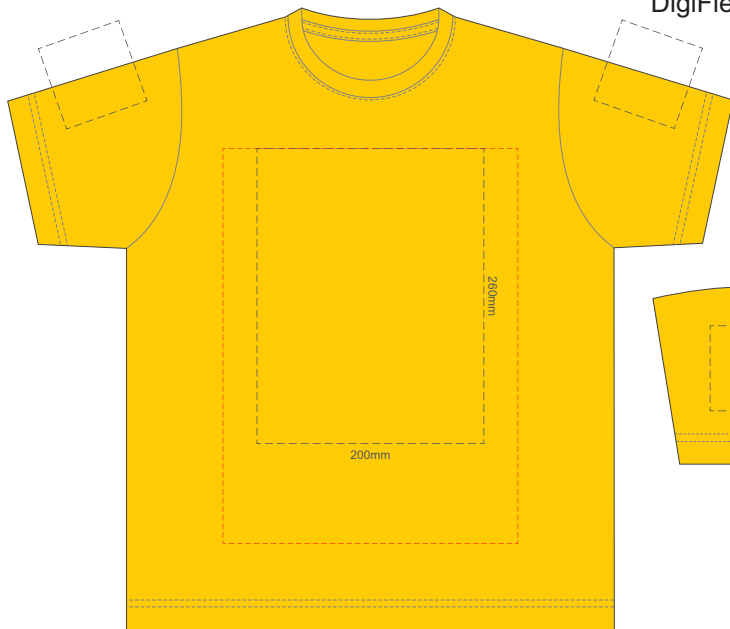

KIDS' SIZE 2

15% of Actual Size
Colourflex Tranfer
Faux Embroidery
DigiFlex Transfer

KIDS' SIZE 4 FRONT
Print area can be rotated to best suit.
Branding area can be moved *anywhere within the red line.*

KIDS' SIZE 4 BACK
Print area can be rotated to best suit.
Branding area can be moved *anywhere within the red line.*

KIDS' SIZE 4

15% of Actual Size
Colourflex Tranfer
Faux Embroidery
DigiFlex Transfer

KIDS' SIZE 6 FRONT
Print area can be rotated to best suit.
Branding area can be moved *anywhere within the red line.*

KIDS' SIZE 6 BACK
Print area can be rotated to best suit.
Branding area can be moved *anywhere within the red line.*

KIDS' SIZE 6

15% of Actual Size
Colourflex Tranfer
Faux Embroidery
DigiFlex Transfer

KIDS' SIZE 8 FRONT
Print area can be rotated to best suit.
Branding area can be moved **anywhere within the red line.**

KIDS' SIZE 8 BACK
Print area can be rotated to best suit.
Branding area can be moved **anywhere within the red line.**

15% of Actual Size
Colourflex Tranfer
Faux Embroidery
DigiFlex Transfer

KIDS' SIZE 10 FRONT
Print area can be rotated to best suit.
Branding area can be moved **anywhere within the red line.**