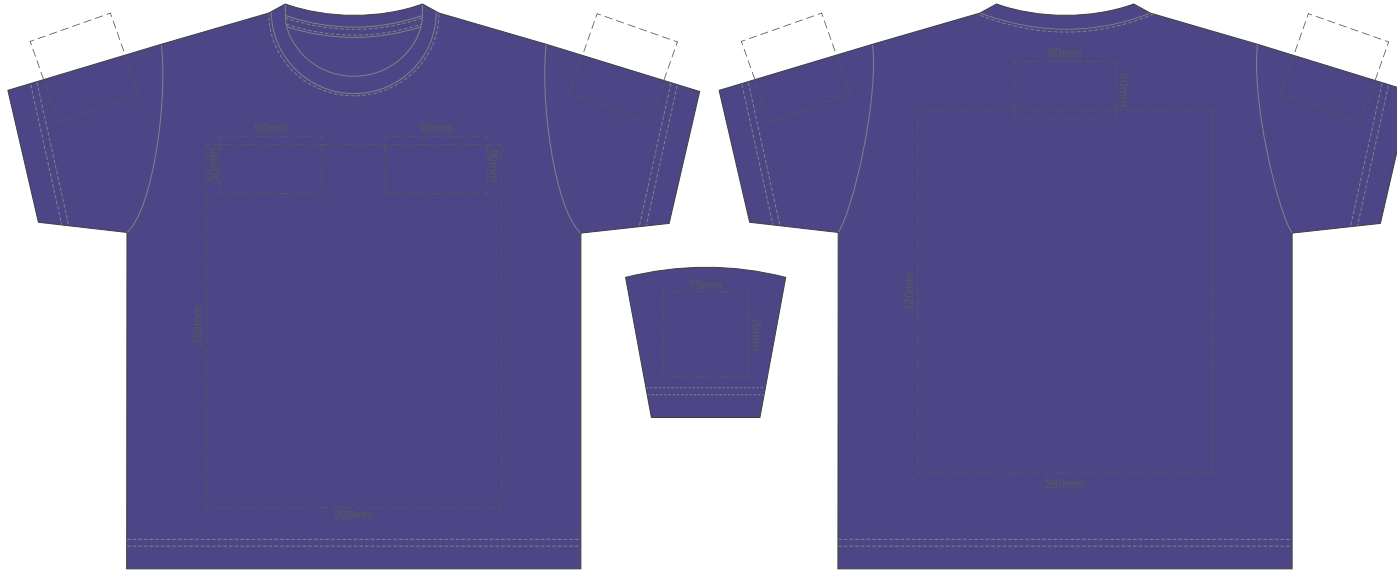

15% of Actual Size
Screen Print (3 col max)

FRONT KID'S SIZE 2

BACK KID'S SIZE 2

KIDS' SIZE 2

15% of Actual Size
Screen Print (3 col max)

FRONT KID'S SIZE 4

BACK KID'S SIZE 4

KIDS' SIZE 4

15% of Actual Size
Screen Print (3 col max)

FRONT KID'S SIZE 6

BACK KID'S SIZE 6

KIDS' SIZE 6

15% of Actual Size
Screen Print (3 col max)

FRONT KID'S SIZE 8

BACK KID'S SIZE 8

KIDS' SIZE 8

15% of Actual Size
Screen Print (3 col max)

FRONT KID'S SIZE 10

BACK KID'S SIZE 10

KIDS' SIZE 10

15% of Actual Size
Screen Print (3 col max)

FRONT KID'S SIZE 12

BACK KID'S SIZE 12

KIDS' SIZE 12

15% of Actual Size
Colourflex Tranfer
Faux Embroidery
DigiFlex Transfer

KIDS' SIZE 2 FRONT
Print area can be rotated to best suit.
Branding area can be moved *anywhere within the red line.*

KIDS' SIZE 2 BACK
Print area can be rotated to best suit.
Branding area can be moved *anywhere within the red line.*