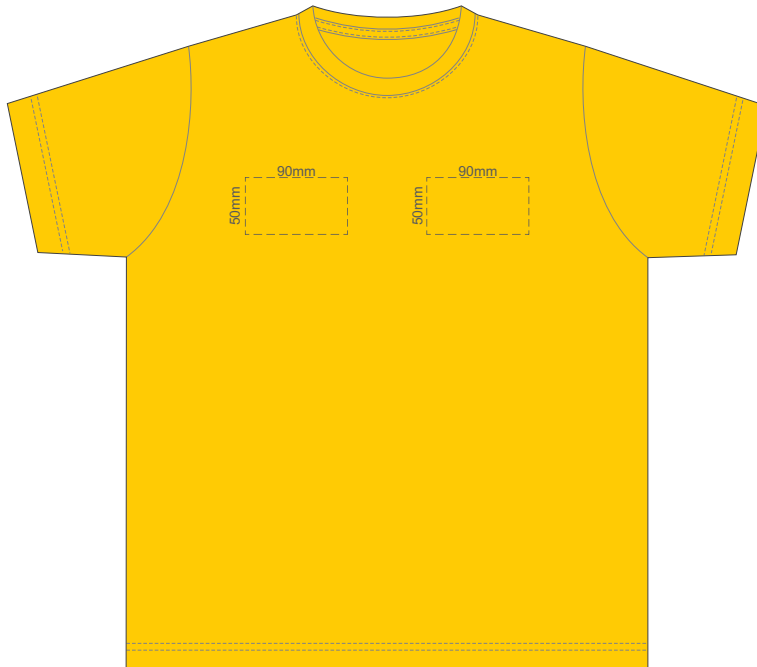

15% of Actual Size
Colourflex Tranfer
Faux Embroidery
DigiFlex Transfer

KIDS' SIZE 2 FRONT
Print area can be rotated to best suit.
Branding area can be moved *anywhere within the red line.*

KIDS' SIZE 2 BACK
Print area can be rotated to best suit.
Branding area can be moved *anywhere within the red line.*

KIDS' SIZE 4 BACK
Print area can be rotated to best suit.
Branding area can be moved *anywhere within the red line.*

KIDS' SIZE 4

15% of Actual Size
Colourflex Tranfer
Faux Embroidery
DigiFlex Transfer

KIDS' SIZE 6 FRONT
Print area can be rotated to best suit.
Branding area can be moved *anywhere within the red line.*

KIDS' SIZE 10 BACK
Print area can be rotated to best suit.
Branding area can be moved **anywhere within the red line.**

15% of Actual Size
Colourflex Tranfer
Faux Embroidery
DigiFlex Transfer

KIDS' SIZE 12 FRONT
Print area can be rotated to best suit.
Branding area can be moved **anywhere within the red line.**

15% of Actual Size
Embroidery

FRONT KID'S SIZE 10

KIDS' SIZE 10

15% of Actual Size
Embroidery

FRONT KID'S SIZE 12

KIDS' SIZE 12