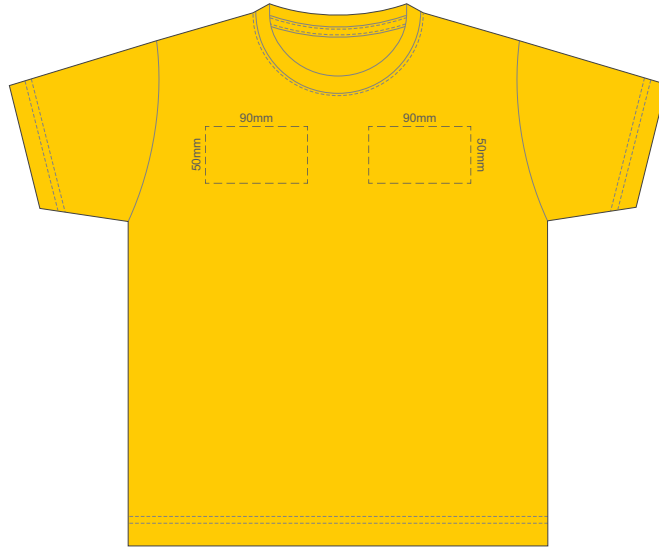

15% of Actual Size
Embroidery

FRONT KID'S SIZE 6

15% of Actual Size
Embroidery