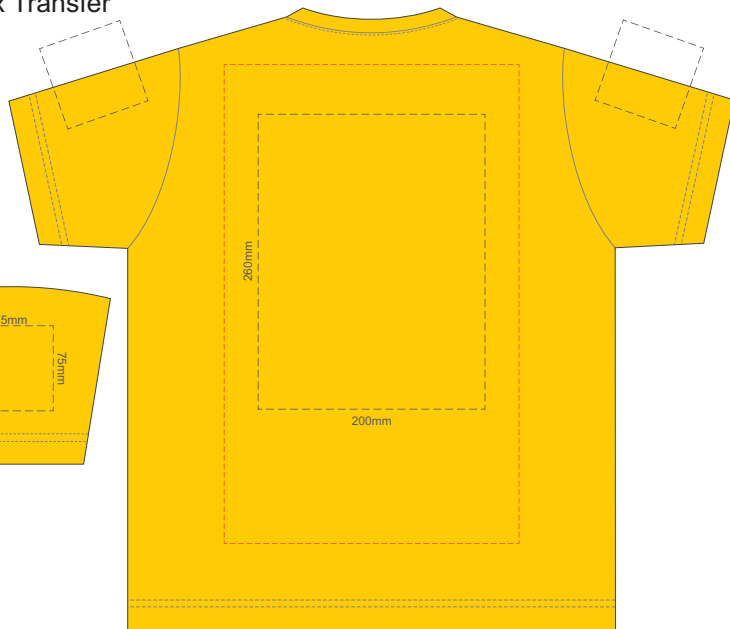

KIDS' SIZE 2

15% of Actual Size
Colourflex Tranfer
Faux Embroidery
DigiFlex Transfer

KIDS' SIZE 4 FRONT
Print area can be rotated to best suit.
Branding area can be moved *anywhere within the red line.*

KIDS' SIZE 4 BACK
Print area can be rotated to best suit.
Branding area can be moved *anywhere within the red line.*

KIDS' SIZE 4

15% of Actual Size
Colourflex Tranfer
Faux Embroidery
DigiFlex Transfer

KIDS' SIZE 6 FRONT
Print area can be rotated to best suit.
Branding area can be moved *anywhere within the red line.*

KIDS' SIZE 6 BACK
Print area can be rotated to best suit.
Branding area can be moved *anywhere within the red line.*

KIDS' SIZE 6

15% of Actual Size
Colourflex Tranfer
Faux Embroidery
DigiFlex Transfer

KIDS' SIZE 8 FRONT
Print area can be rotated to best suit.
Branding area can be moved **anywhere within the red line.**

KIDS' SIZE 8 BACK
Print area can be rotated to best suit.
Branding area can be moved **anywhere within the red line.**

15% of Actual Size
Colourflex Tranfer
Faux Embroidery
DigiFlex Transfer

KIDS' SIZE 10 FRONT
Print area can be rotated to best suit.
Branding area can be moved **anywhere within the red line.**