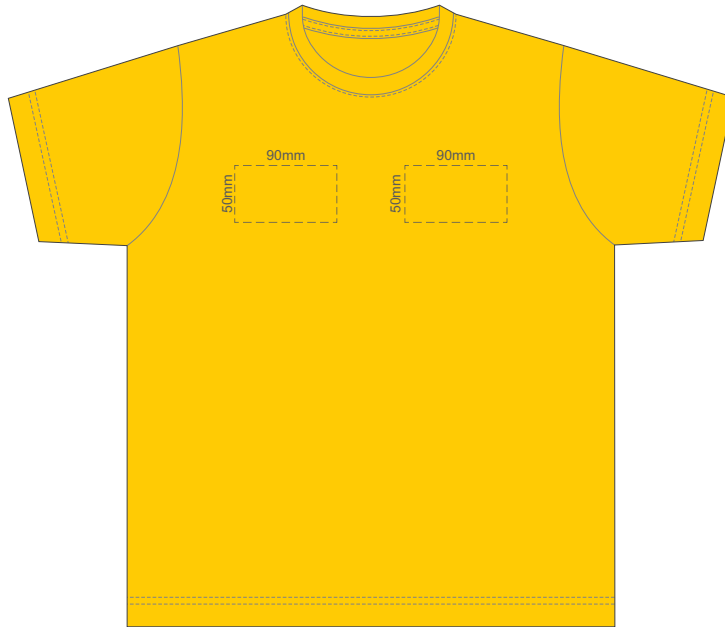

FRONT KID'S SIZE 10

KIDS' SIZE 10

15% of Actual Size
Embroidery