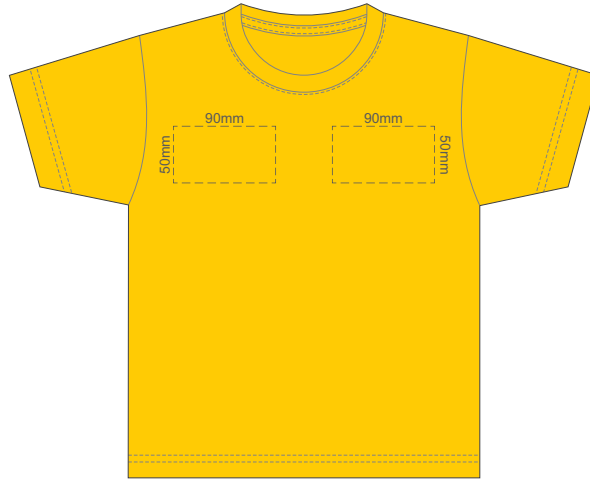

KIDS' SIZE 6 BACK
Print area can be rotated to best suit.
Branding area can be moved *anywhere within the red line.*

KIDS' SIZE 6

15% of Actual Size
Colourflex Tranfer
Faux Embroidery
DigiFlex Transfer

KIDS' SIZE 8 FRONT
Print area can be rotated to best suit.
Branding area can be moved **anywhere within the red line.**

KIDS' SIZE 8 BACK
Print area can be rotated to best suit.
Branding area can be moved **anywhere within the red line.**

15% of Actual Size
Colourflex Tranfer
Faux Embroidery
DigiFlex Transfer

KIDS' SIZE 10 FRONT
Print area can be rotated to best suit.
Branding area can be moved **anywhere within the red line.**

KIDS' SIZE 10 BACK
Print area can be rotated to best suit.
Branding area can be moved **anywhere within the red line.**

15% of Actual Size
Colourflex Tranfer
Faux Embroidery
DigiFlex Transfer

KIDS' SIZE 12 FRONT
Print area can be rotated to best suit.
Branding area can be moved **anywhere within the red line.**

KIDS' SIZE 12 BACK
Print area can be rotated to best suit.
Branding area can be moved **anywhere within the red line.**

KIDS' SIZE 12

15% of Actual Size
Embroidery

FRONT KID'S SIZE 2

KIDS' SIZE 2

15% of Actual Size
Embroidery