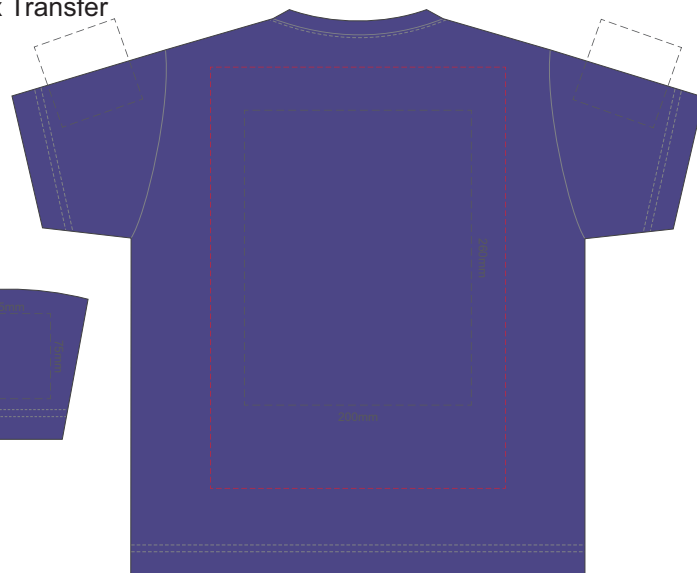

KIDS' SIZE 2

15% of Actual Size
Colourflex Tranfer
Faux Embroidery
DigiFlex Transfer

KIDS' SIZE 4 FRONT
Print area can be rotated to best suit.
Branding area can be moved *anywhere within the red line.*

KIDS' SIZE 4 BACK
Print area can be rotated to best suit.
Branding area can be moved *anywhere within the red line.*

KIDS' SIZE 4

15% of Actual Size
Colourflex Tranfer
Faux Embroidery
DigiFlex Transfer

KIDS' SIZE 6 FRONT
Print area can be rotated to best suit.
Branding area can be moved *anywhere within the red line.*

KIDS' SIZE 6 BACK
Print area can be rotated to best suit.
Branding area can be moved *anywhere within the red line.*

KIDS' SIZE 6

15% of Actual Size
Colourflex Tranfer
Faux Embroidery
DigiFlex Transfer

KIDS' SIZE 8 FRONT
Print area can be rotated to best suit.
Branding area can be moved **anywhere within the red line.**

KIDS' SIZE 8 BACK
Print area can be rotated to best suit.
Branding area can be moved **anywhere within the red line.**

15% of Actual Size
Colourflex Tranfer
Faux Embroidery
DigiFlex Transfer

KIDS' SIZE 10 FRONT
Print area can be rotated to best suit.
Branding area can be moved **anywhere within the red line.**