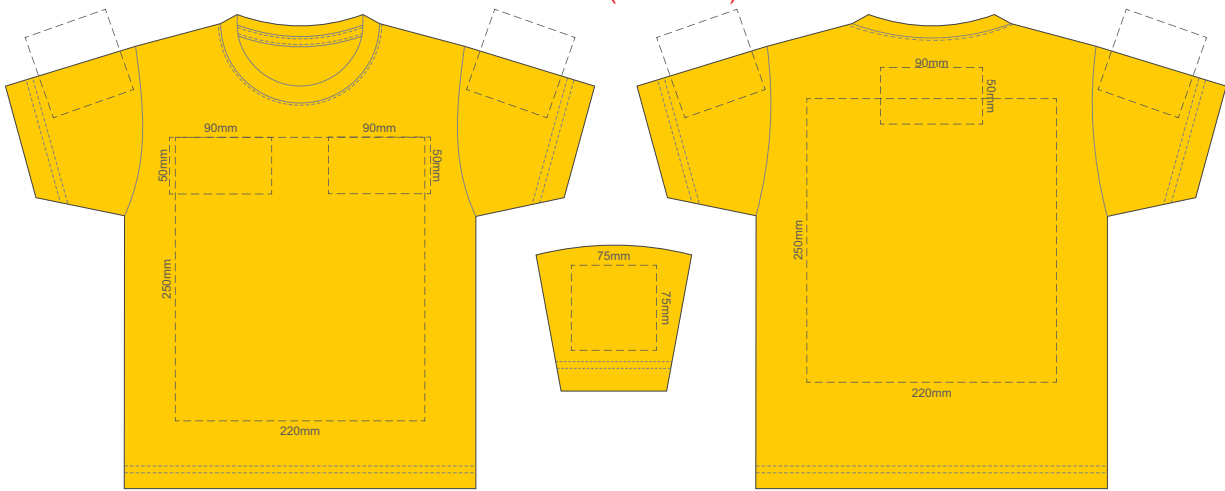

15% of Actual Size
Screen Print (3 col max)

FRONT KID'S SIZE 2

BACK KID'S SIZE 2

KIDS' SIZE 2

15% of Actual Size
Screen Print (3 col max)

FRONT KID'S SIZE 4

BACK KID'S SIZE 4

KIDS' SIZE 4

15% of Actual Size
Screen Print (3 col max)

FRONT KID'S SIZE 6

BACK KID'S SIZE 6

KIDS' SIZE 6

15% of Actual Size
Screen Print (3 col max)

FRONT KID'S SIZE 8

BACK KID'S SIZE 8

KIDS' SIZE 8

15% of Actual Size
Screen Print (3 col max)

FRONT KID'S SIZE 10

BACK KID'S SIZE 10

KIDS' SIZE 10

15% of Actual Size
Screen Print (3 col max)

FRONT KID'S SIZE 12

BACK KID'S SIZE 12

KIDS' SIZE 12

15% of Actual Size
Colourflex Tranfer
Faux Embroidery
DigiFlex Transfer

KIDS' SIZE 2 FRONT
Print area can be rotated to best suit.
Branding area can be moved *anywhere within the red line.*

KIDS' SIZE 2 BACK
Print area can be rotated to best suit.
Branding area can be moved *anywhere within the red line.*