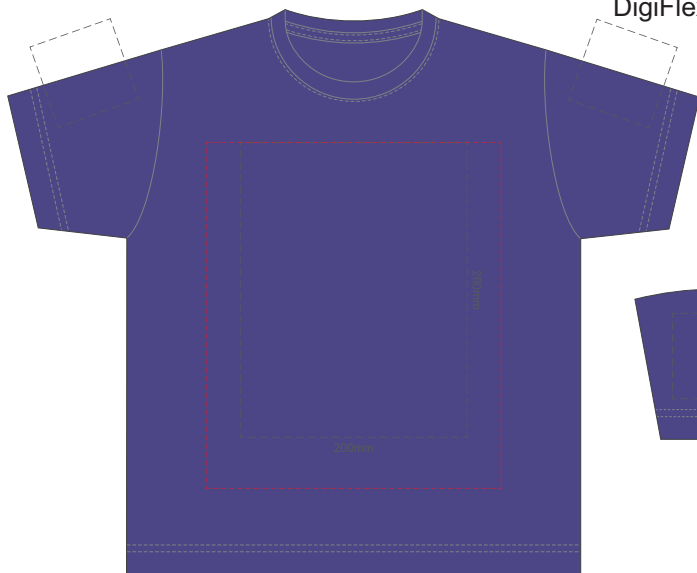

15% of Actual Size
Colourflex Tranfer
Faux Embroidery
DigiFlex Transfer

KIDS' SIZE 2 FRONT
Print area can be rotated to best suit.
Branding area can be moved *anywhere within the red line.*

KIDS' SIZE 2 BACK
Print area can be rotated to best suit.
Branding area can be moved *anywhere within the red line.*

KIDS' SIZE 2

15% of Actual Size
Colourflex Tranfer
Faux Embroidery
DigiFlex Transfer

KIDS' SIZE 4 FRONT
Print area can be rotated to best suit.
Branding area can be moved *anywhere within the red line.*

KIDS' SIZE 4 BACK
Print area can be rotated to best suit.
Branding area can be moved *anywhere within the red line.*

KIDS' SIZE 4

15% of Actual Size
Colourflex Tranfer
Faux Embroidery
DigiFlex Transfer

KIDS' SIZE 6 FRONT
Print area can be rotated to best suit.
Branding area can be moved *anywhere within the red line.*

KIDS' SIZE 6 BACK
Print area can be rotated to best suit.
Branding area can be moved *anywhere within the red line.*

KIDS' SIZE 6

15% of Actual Size
Colourflex Tranfer
Faux Embroidery
DigiFlex Transfer

KIDS' SIZE 8 FRONT
Print area can be rotated to best suit.
Branding area can be moved **anywhere within the red line.**