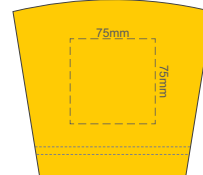

KIDS' SIZE 6 BACK
Print area can be rotated to best suit.
Branding area can be moved *anywhere within the red line.*

KIDS' SIZE 6

15% of Actual Size
Colourflex Tranfer
Faux Embroidery
DigiFlex Transfer

KIDS' SIZE 8 FRONT
Print area can be rotated to best suit.
Branding area can be moved **anywhere within the red line.**

KIDS' SIZE 8 BACK
Print area can be rotated to best suit.
Branding area can be moved **anywhere within the red line.**

15% of Actual Size
Colourflex Tranfer
Faux Embroidery
DigiFlex Transfer

KIDS' SIZE 10 FRONT
Print area can be rotated to best suit.
Branding area can be moved **anywhere within the red line.**

KIDS' SIZE 10 BACK
Print area can be rotated to best suit.
Branding area can be moved **anywhere within the red line.**

15% of Actual Size
Colourflex Tranfer
Faux Embroidery
DigiFlex Transfer

KIDS' SIZE 12 FRONT
Print area can be rotated to best suit.
Branding area can be moved **anywhere within the red line.**

KIDS' SIZE 12 BACK
Print area can be rotated to best suit.
Branding area can be moved **anywhere within the red line.**

KIDS' SIZE 12

15% of Actual Size
Embroidery

FRONT KID'S SIZE 2

KIDS' SIZE 2

15% of Actual Size
Embroidery