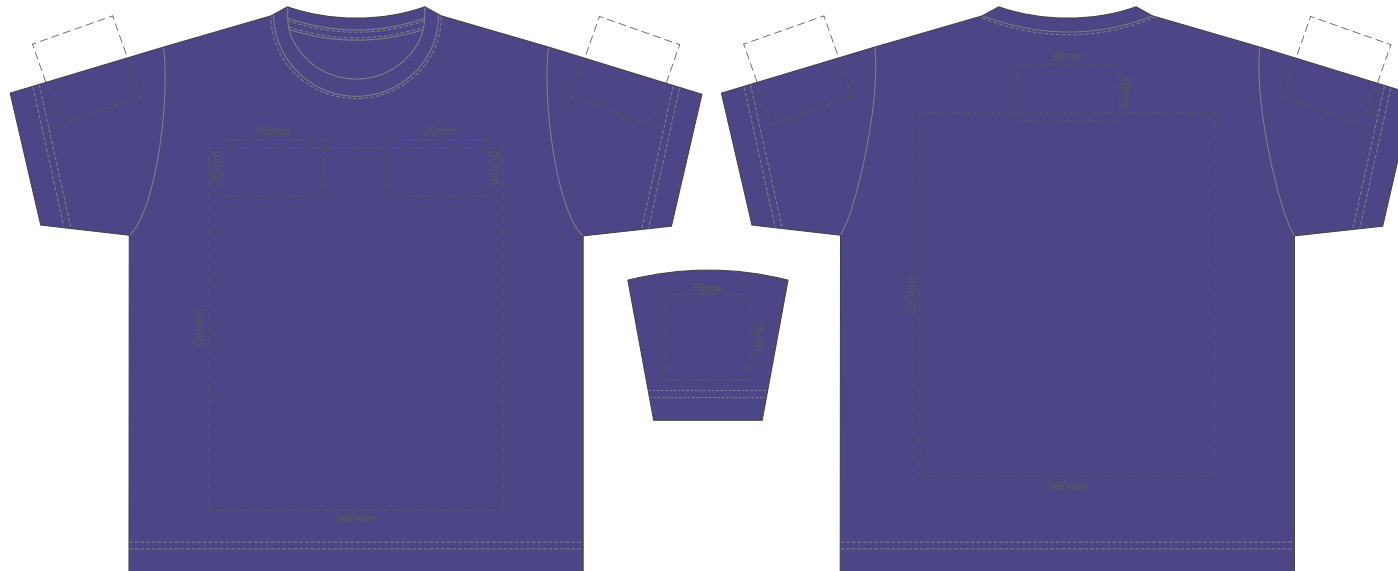

15% of Actual Size
Screen Print (3 col max)

FRONT KID'S SIZE 6

BACK KID'S SIZE 6

15% of Actual Size
Screen Print (3 col max)

FRONT KID'S SIZE 8

BACK KID'S SIZE 8

KIDS' SIZE 8

15% of Actual Size
Screen Print (3 col max)

FRONT KID'S SIZE 10

BACK KID'S SIZE 10

KIDS' SIZE 10

15% of Actual Size
Screen Print (3 col max)

FRONT KID'S SIZE 12

BACK KID'S SIZE 12

KIDS' SIZE 12

15% of Actual Size
Colourflex Tranfer
Faux Embroidery
DigiFlex Transfer

KIDS' SIZE 6 FRONT
Print area can be rotated to best suit.
Branding area can be moved **anywhere within the red line.**

KIDS' SIZE 6 BACK
Print area can be rotated to best suit.
Branding area can be moved **anywhere within the red line.**

15% of Actual Size
Colourflex Tranfer
Faux Embroidery
DigiFlex Transfer

KIDS' SIZE 8 FRONT
Print area can be rotated to best suit.
Branding area can be moved **anywhere within the red line.**

KIDS' SIZE 8 BACK
Print area can be rotated to best suit.
Branding area can be moved **anywhere within the red line.**