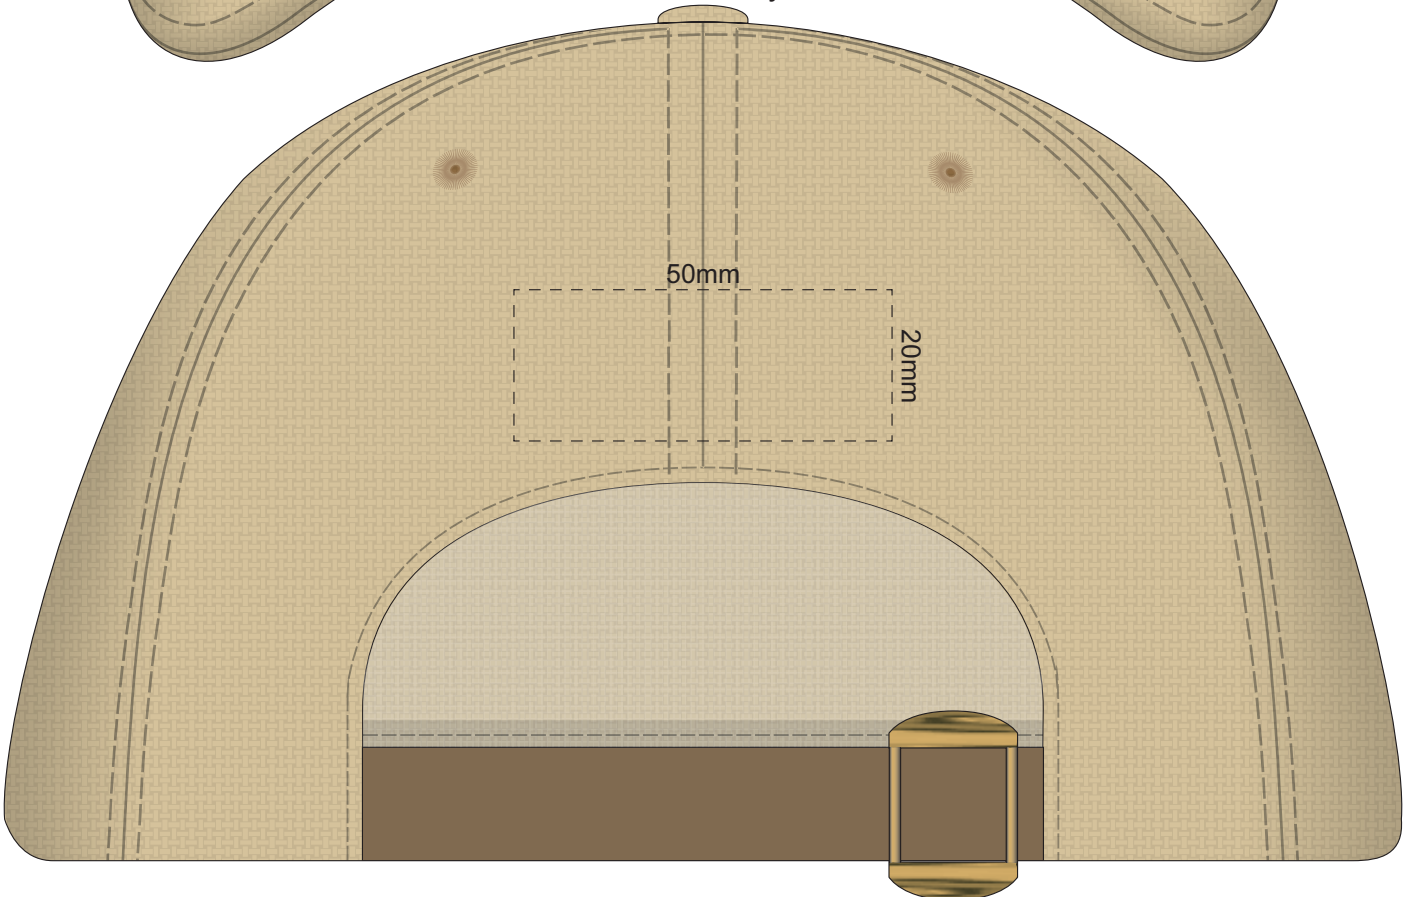

100% of Actual Size
Colourflex Transfer
Faux Embroidery
DigiFlex Transfer

Please be aware the artwork will be significantly affected by the texture of the product.
Fine detailing, small text will be lost in the texture of the product and may not be legible.

100% of Actual Size
Embroidery

100% of Actual Size
Embroidery

Please be aware the artwork will be significantly affected by the texture of the product.
Fine detailing, small text will be lost in the texture of the product and may not be legible.