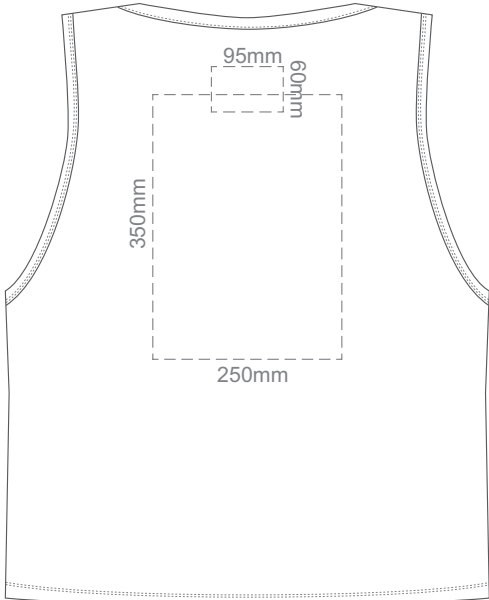

**BACK LARGE**

10% of Actual Size  
Screen Print (3 col max)  
Puff Print (One Colour Print)

**FRONT XL**

**BACK XL**

10% of Actual Size  
Screen Print (3 col max)  
Puff Print (One Colour Print)

**FRONT 2XL**

**BACK 2XL**

10% of Actual Size  
Screen Print (3 col max)  
Puff Print (One Colour Print)

**FRONT 3XL**

**BACK 3XL**

10% of Actual Size  
Screen Print (3 col max)  
Puff Print (One Colour Print)

**FRONT 4XL**

**BACK 4XL**

10% of Actual Size  
Colourflex Transfer  
Faux Embroidery  
DigiFlex Transfer

**FRONT XS**

Print area 250x200mm can be rotated to best suit.  
Branding area can be moved anywhere within the red line.

**BACK XS**

Branding area can be moved anywhere within the red line.

10% of Actual Size  
Colourflex Transfer  
Faux Embroidery  
DigiFlex Transfer

**FRONT SMALL**

Print area 250x200mm can be rotated to best suit.  
Branding area can be moved anywhere within the red line.