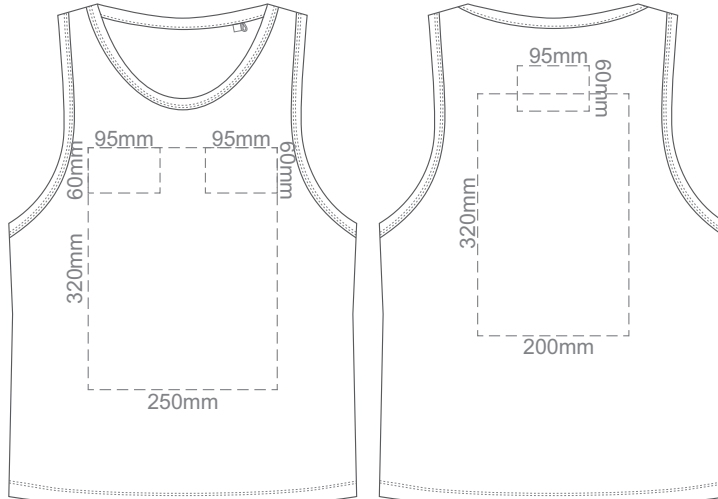

10% of Actual Size  
Screen Print (3 col max)  
Puff Print (One Colour Print)

**FRONT XS**

**BACK XS**

10% of Actual Size  
Screen Print (3 col max)  
Puff Print (One Colour Print)

**FRONT SMALL**

**BACK SMALL**

10% of Actual Size  
Screen Print (3 col max)  
Puff Print (One Colour Print)

**FRONT MEDIUM**

**BACK MEDIUM**

10% of Actual Size  
Screen Print (3 col max)  
Puff Print (One Colour Print)

**FRONT LARGE**

**BACK LARGE**

10% of Actual Size  
Screen Print (3 col max)  
Puff Print (One Colour Print)

**FRONT XL**

**BACK XL**

10% of Actual Size  
Screen Print (3 col max)  
Puff Print (One Colour Print)

**FRONT 2XL**

**BACK 4XL**

10% of Actual Size  
Colourflex Transfer  
Faux Embroidery  
DigiFlex Transfer

**FRONT XS**

Print area 250x200mm can be rotated to best suit.  
Branding area can be moved anywhere within the red line.