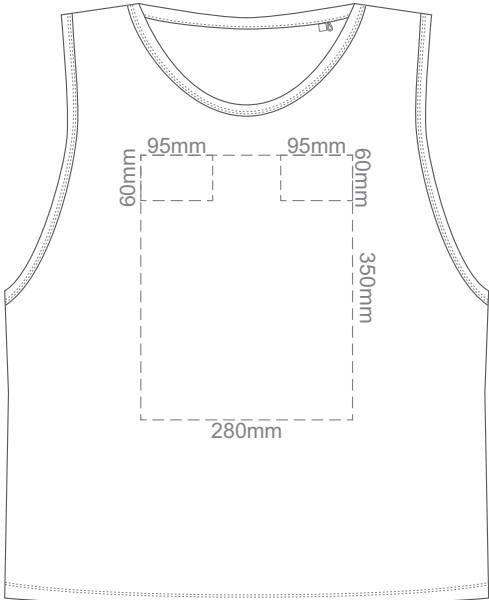

**BACK LARGE**

10% of Actual Size  
Screen Print (3 col max)  
Puff Print (One Colour Print)

**FRONT XL**

**BACK XL**

10% of Actual Size  
Screen Print (3 col max)  
Puff Print (One Colour Print)

**FRONT 2XL**

**BACK 2XL**

10% of Actual Size  
Screen Print (3 col max)  
Puff Print (One Colour Print)

**FRONT 3XL**

**BACK 3XL**

10% of Actual Size  
Screen Print (3 col max)  
Puff Print (One Colour Print)

**FRONT 4XL**

**BACK 4XL**

10% of Actual Size  
Colourflex Transfer  
Faux Embroidery  
DigiFlex Transfer

**FRONT XS**

Print area 250x200mm can be rotated to best suit.  
Branding area can be moved anywhere within the red line.

**BACK XS**

Branding area can be moved anywhere within the red line.

10% of Actual Size  
Colourflex Transfer  
Faux Embroidery  
DigiFlex Transfer

**FRONT SMALL**

Print area 250x200mm can be rotated to best suit.  
Branding area can be moved anywhere within the red line.