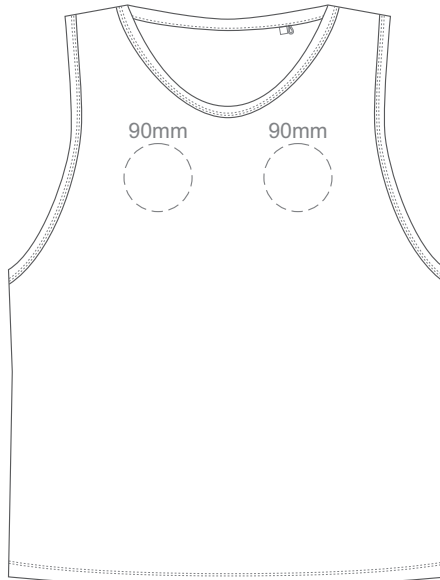

**BACK XS**

Branding area can be moved anywhere within the red line.

10% of Actual Size  
Colourflex Transfer  
Faux Embroidery  
DigiFlex Transfer

**FRONT SMALL**

Print area 250x200mm can be rotated to best suit.  
Branding area can be moved anywhere within the red line.

10% of Actual Size  
Embroidery

**FRONT XS**

10% of Actual Size  
Embroidery

**FRONT SMALL**

10% of Actual Size  
Embroidery

**FRONT MEDIUM**

10% of Actual Size  
Embroidery

**FRONT LARGE**

10% of Actual Size  
Embroidery

**FRONT XL**

10% of Actual Size  
Embroidery

**FRONT 2XL**

10% of Actual Size  
Embroidery

**FRONT 3XL**

10% of Actual Size  
Embroidery

**FRONT 4XL**