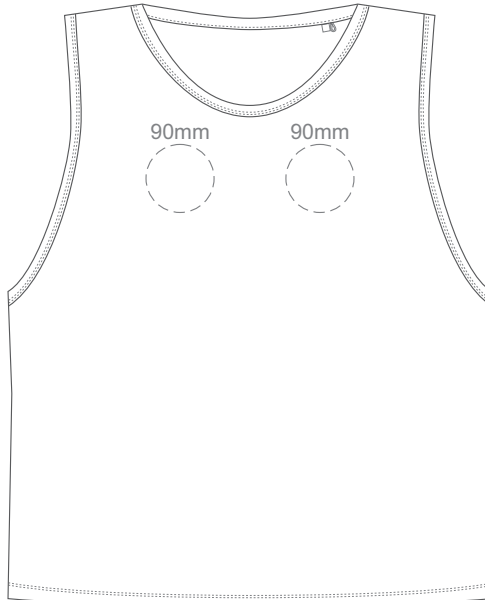

**BACK 4XL**

10% of Actual Size  
Colourflex Transfer  
Faux Embroidery  
DigiFlex Transfer

**FRONT XS**

Print area 250x200mm can be rotated to best suit.  
Branding area can be moved anywhere within the red line.

**BACK XS**

Branding area can be moved anywhere within the red line.

10% of Actual Size  
Colourflex Transfer  
Faux Embroidery  
DigiFlex Transfer

**FRONT SMALL**

Print area 250x200mm can be rotated to best suit.  
Branding area can be moved anywhere within the red line.

10% of Actual Size  
Embroidery

**FRONT XS**

10% of Actual Size  
Embroidery

**FRONT SMALL**

10% of Actual Size  
Embroidery

**FRONT MEDIUM**

10% of Actual Size  
Embroidery

**FRONT LARGE**

10% of Actual Size  
Embroidery

**FRONT XL**

10% of Actual Size  
Embroidery

**FRONT 2XL**

10% of Actual Size  
Embroidery

**FRONT 3XL**

10% of Actual Size  
Embroidery

**FRONT 4XL**