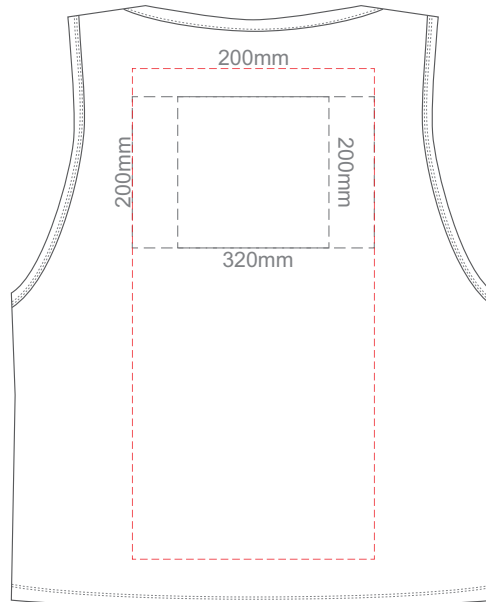

BACK 4XL

Print area can be rotated to best suit.
Branding area can be moved **anywhere within the red line.**