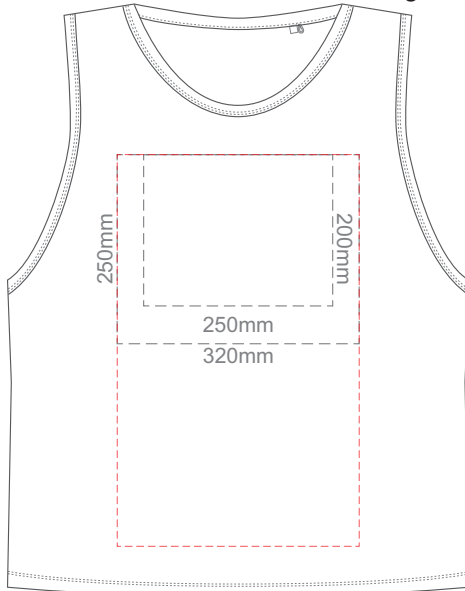

10% of Actual Size
Colourflex Transfer
Faux Embroidery
DigiFlex Transfer

FRONT 3XL

Print area can be rotated to best suit.
Branding area can be moved **anywhere within the red line.**