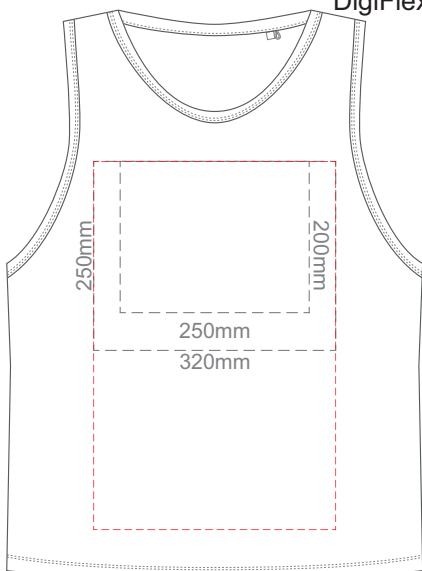

FRONT XL

Print area can be rotated to best suit.
Branding area can be moved anywhere within the red line.