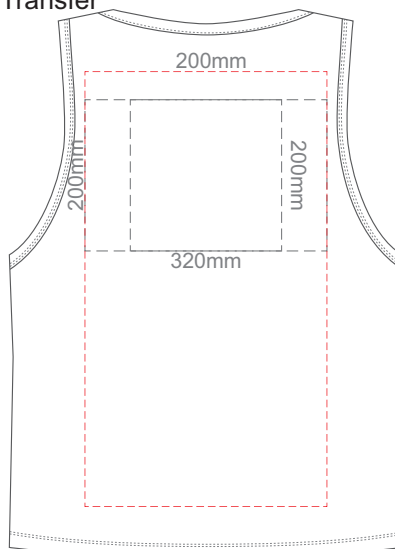

**BACK XS**

Branding area can be moved anywhere within the red line.

10% of Actual Size  
Colourflex Transfer  
Faux Embroidery  
DigiFlex Transfer

**FRONT SMALL**

Print area 250x200mm can be rotated to best suit.  
Branding area can be moved anywhere within the red line.

**BACK SMALL**

Branding area can be moved anywhere within the red line.

10% of Actual Size  
Colourflex Transfer  
Faux Embroidery  
DigiFlex Transfer

**FRONT MEDIUM**

Print area can be rotated to best suit.  
Branding area can be moved anywhere within the red line.

**BACK MEDIUM**

Branding area can be moved anywhere within the red line.

10% of Actual Size  
Colourflex Transfer  
Faux Embroidery  
DigiFlex Transfer

**FRONT LARGE**

Print area can be rotated to best suit.  
Branding area can be moved anywhere within the red line.

**BACK LARGE**

Print area can be rotated to best suit.  
Branding area can be moved anywhere within the red line.

10% of Actual Size  
Colourflex Transfer  
Faux Embroidery  
DigiFlex Transfer

**FRONT XL**