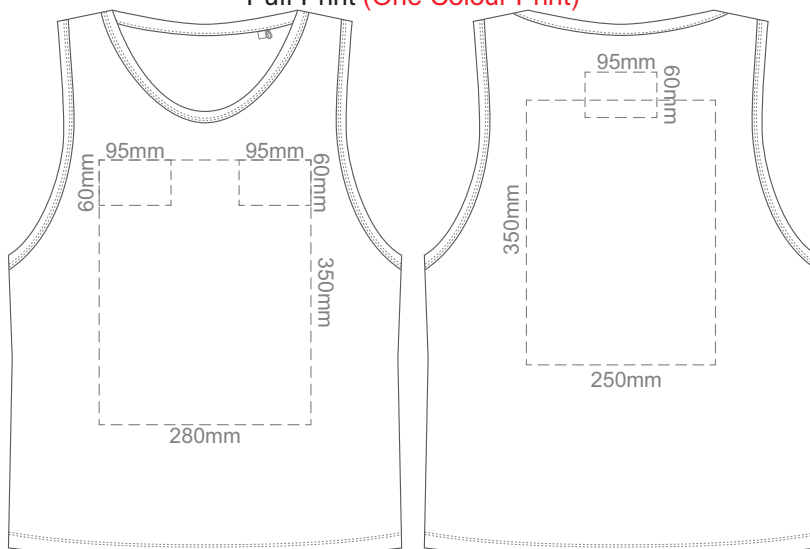

10% of Actual Size  
Screen Print (3 col max)  
Puff Print (One Colour Print)

**FRONT XS**

**BACK XS**

10% of Actual Size  
Screen Print (3 col max)  
Puff Print (One Colour Print)

**FRONT SMALL**

**BACK SMALL**

10% of Actual Size  
Screen Print (3 col max)  
Puff Print (One Colour Print)

**FRONT MEDIUM**

**BACK MEDIUM**

10% of Actual Size  
Screen Print (3 col max)  
Puff Print (One Colour Print)

**FRONT LARGE**

**BACK LARGE**

10% of Actual Size  
Screen Print (3 col max)  
Puff Print (One Colour Print)

**FRONT XL**

**BACK XL**

10% of Actual Size  
Screen Print (3 col max)  
Puff Print (One Colour Print)

**FRONT 2XL**

**BACK 4XL**

10% of Actual Size  
Colourflex Transfer  
Faux Embroidery  
DigiFlex Transfer

**FRONT XS**

Print area 250x200mm can be rotated to best suit.  
Branding area can be moved anywhere within the red line.