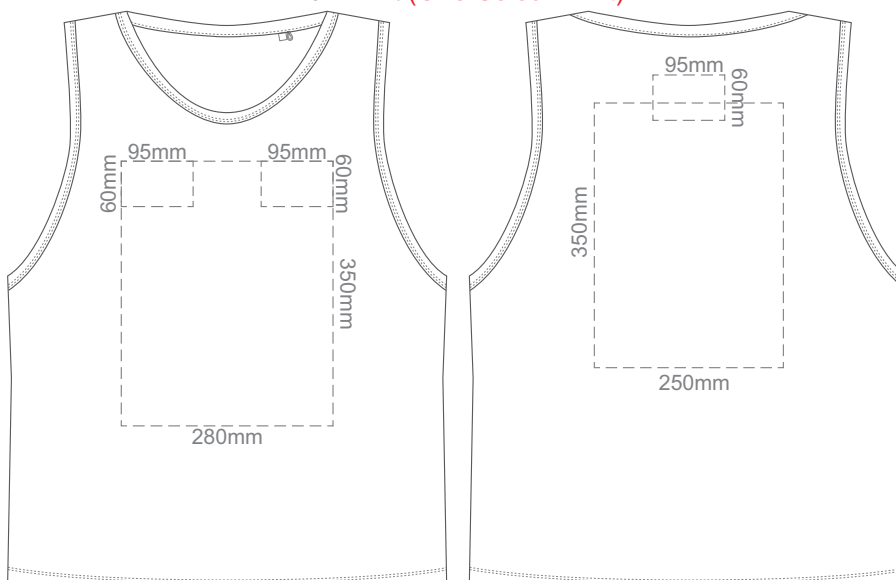

**BACK LARGE**

10% of Actual Size  
Screen Print (3 col max)  
Puff Print (One Colour Print)

**FRONT XL**

**BACK XL**

10% of Actual Size  
Screen Print (3 col max)  
Puff Print (One Colour Print)

**FRONT 2XL**

**BACK 2XL**

10% of Actual Size  
Screen Print (3 col max)  
Puff Print (One Colour Print)

**FRONT 3XL**

**BACK 3XL**

10% of Actual Size  
Screen Print (3 col max)  
Puff Print (One Colour Print)

**FRONT 4XL**

**BACK 4XL**

10% of Actual Size  
Colourflex Transfer  
Faux Embroidery  
DigiFlex Transfer

**FRONT XS**

Print area 250x200mm can be rotated to best suit.  
Branding area can be moved anywhere within the red line.

**BACK XS**

Branding area can be moved anywhere within the red line.

10% of Actual Size  
Colourflex Transfer  
Faux Embroidery  
DigiFlex Transfer

**FRONT SMALL**

Print area 250x200mm can be rotated to best suit.  
Branding area can be moved anywhere within the red line.