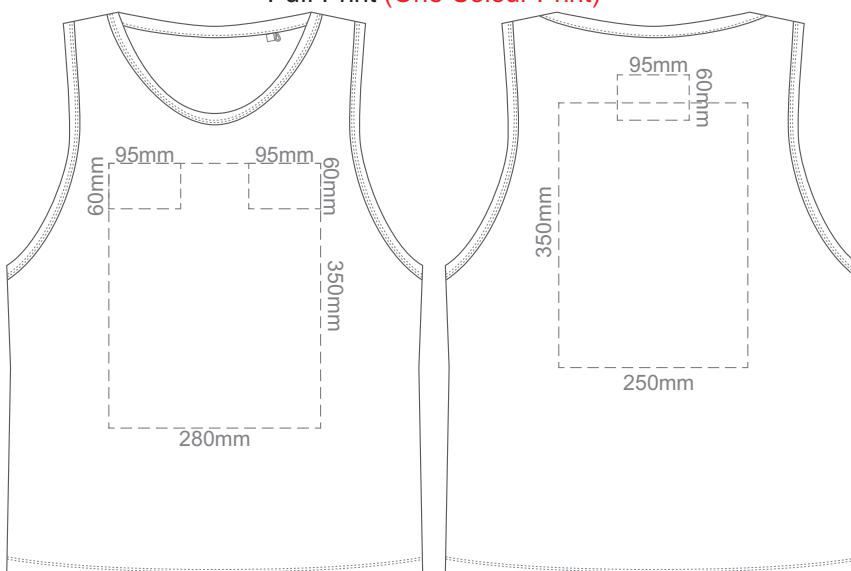

10% of Actual Size  
Screen Print (3 col max)  
Puff Print (One Colour Print)

**FRONT XS**

**BACK XS**

10% of Actual Size  
Screen Print (3 col max)  
Puff Print (One Colour Print)

**FRONT SMALL**

**BACK SMALL**

10% of Actual Size  
Screen Print (3 col max)  
Puff Print (One Colour Print)

**FRONT MEDIUM**

**BACK MEDIUM**

10% of Actual Size  
Screen Print (3 col max)  
Puff Print (One Colour Print)

**FRONT LARGE**

**BACK LARGE**

10% of Actual Size  
Screen Print (3 col max)  
Puff Print (One Colour Print)

**FRONT XL**

**BACK XL**

10% of Actual Size  
Screen Print (3 col max)  
Puff Print (One Colour Print)

**FRONT 2XL**

**BACK 4XL**

10% of Actual Size  
Colourflex Transfer  
Faux Embroidery  
DigiFlex Transfer

**FRONT XS**

Print area 250x200mm can be rotated to best suit.  
Branding area can be moved anywhere within the red line.