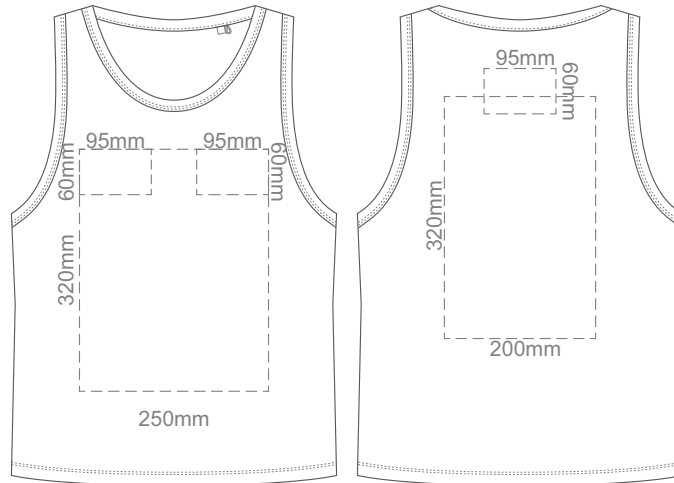

10% of Actual Size  
Screen Print (3 col max)  
Puff Print (One Colour Print)

**FRONT XS**

**BACK XS**

10% of Actual Size  
Screen Print (3 col max)  
Puff Print (One Colour Print)

**FRONT SMALL**

**BACK SMALL**

10% of Actual Size  
Screen Print (3 col max)  
Puff Print (One Colour Print)

**FRONT MEDIUM**

**BACK MEDIUM**

10% of Actual Size  
Screen Print (3 col max)  
Puff Print (One Colour Print)

**FRONT LARGE**

**BACK LARGE**

10% of Actual Size  
Screen Print (3 col max)  
Puff Print (One Colour Print)

**FRONT XL**

**BACK XL**

10% of Actual Size  
Screen Print (3 col max)  
Puff Print (One Colour Print)

**FRONT 2XL**

**BACK 4XL**

10% of Actual Size  
Colourflex Transfer  
Faux Embroidery  
DigiFlex Transfer

**FRONT XS**

Print area 250x200mm can be rotated to best suit.  
Branding area can be moved anywhere within the red line.