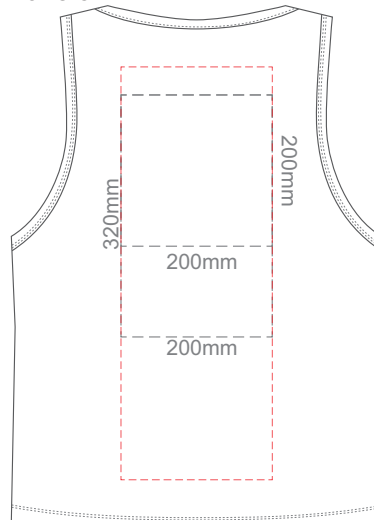

**BACK 4XL**

10% of Actual Size  
Colourflex Transfer  
Faux Embroidery  
DigiFlex Transfer

**FRONT XS**

Print area 250x200mm can be rotated to best suit.  
Branding area can be moved anywhere within the red line.

**BACK XS**

Branding area can be moved anywhere within the red line.

10% of Actual Size  
Colourflex Transfer  
Faux Embroidery  
DigiFlex Transfer

**FRONT SMALL**

Print area 250x200mm can be rotated to best suit.  
Branding area can be moved anywhere within the red line.

**BACK SMALL**

Branding area can be moved anywhere within the red line.

10% of Actual Size  
Colourflex Transfer  
Faux Embroidery  
DigiFlex Transfer

**FRONT MEDIUM**

Print area can be rotated to best suit.  
Branding area can be moved anywhere within the red line.

**BACK MEDIUM**

Branding area can be moved anywhere within the red line.

10% of Actual Size  
Colourflex Transfer  
Faux Embroidery  
DigiFlex Transfer

**FRONT LARGE**

Print area can be rotated to best suit.  
Branding area can be moved anywhere within the red line.