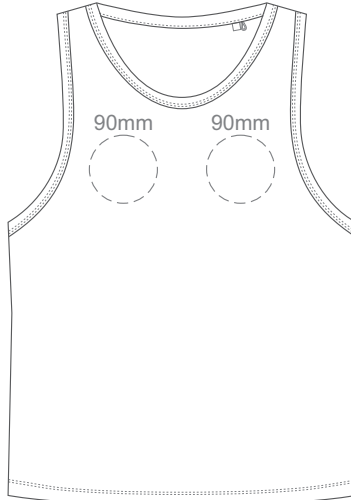

**BACK 3XL**

Print area can be rotated to best suit.  
Branding area can be moved **anywhere within the red line.**

10% of Actual Size  
Colourflex Transfer  
Faux Embroidery  
DigiFlex Transfer

**FRONT 4XL**

Print area can be rotated to best suit.  
Branding area can be moved **anywhere within the red line.**

**BACK 4XL**

Print area can be rotated to best suit.  
Branding area can be moved **anywhere within the red line.**

10% of Actual Size  
Embroidery

**FRONT XS**

10% of Actual Size  
Embroidery

**FRONT SMALL**

10% of Actual Size  
Embroidery

**FRONT MEDIUM**

10% of Actual Size  
Embroidery

**FRONT LARGE**