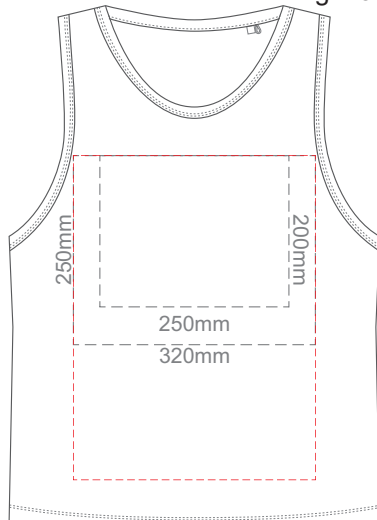

**BACK 2XL**

10% of Actual Size  
Screen Print (3 col max)  
Puff Print (One Colour Print)

**FRONT 3XL**

**BACK 3XL**

10% of Actual Size  
Screen Print (3 col max)  
Puff Print (One Colour Print)

**FRONT 4XL**

**BACK 4XL**

10% of Actual Size  
Colourflex Transfer  
Faux Embroidery  
DigiFlex Transfer

**FRONT XS**

Print area 250x200mm can be rotated to best suit.  
Branding area can be moved anywhere within the red line.

**BACK XS**

Branding area can be moved anywhere within the red line.

10% of Actual Size  
Colourflex Transfer  
Faux Embroidery  
DigiFlex Transfer

**FRONT SMALL**

Print area 250x200mm can be rotated to best suit.  
Branding area can be moved anywhere within the red line.

**BACK SMALL**

Branding area can be moved anywhere within the red line.

10% of Actual Size  
Colourflex Transfer  
Faux Embroidery  
DigiFlex Transfer

**FRONT MEDIUM**

Print area can be rotated to best suit.  
Branding area can be moved anywhere within the red line.