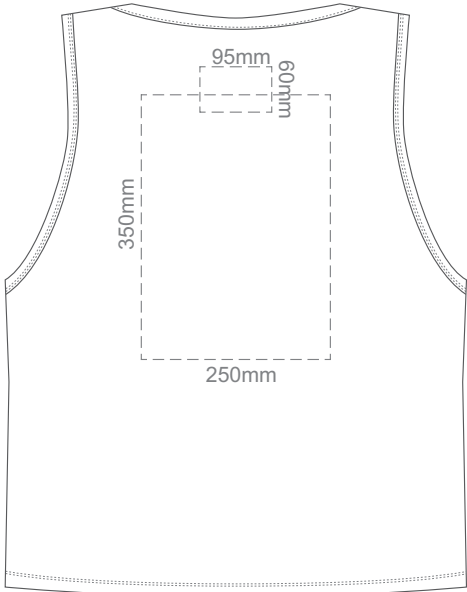

**BACK LARGE**

10% of Actual Size  
Screen Print (3 col max)  
Puff Print (One Colour Print)

**FRONT XL**

**BACK XL**

10% of Actual Size  
Screen Print (3 col max)  
Puff Print (One Colour Print)

**FRONT 2XL**

**BACK 2XL**

10% of Actual Size  
Screen Print (3 col max)  
Puff Print (One Colour Print)

**FRONT 3XL**

**BACK 3XL**

10% of Actual Size  
Screen Print (3 col max)  
Puff Print (One Colour Print)

**FRONT 4XL**

**BACK 4XL**

10% of Actual Size  
Colourflex Transfer  
Faux Embroidery  
DigiFlex Transfer

**FRONT XS**

Print area 250x200mm can be rotated to best suit.  
Branding area can be moved anywhere within the red line.

**BACK XS**

Branding area can be moved anywhere within the red line.

10% of Actual Size  
Colourflex Transfer  
Faux Embroidery  
DigiFlex Transfer

**FRONT SMALL**

Print area 250x200mm can be rotated to best suit.  
Branding area can be moved anywhere within the red line.