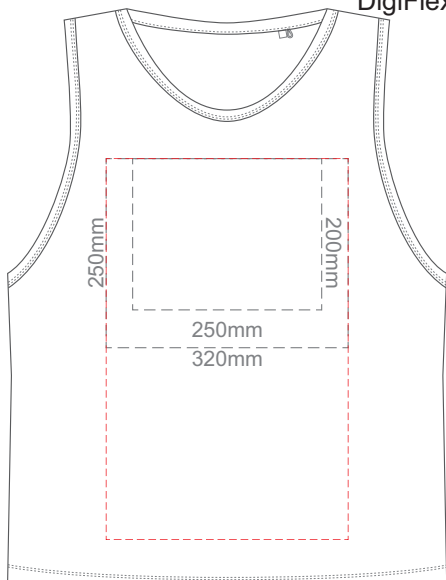

**BACK 4XL**

10% of Actual Size  
Colourflex Transfer  
Faux Embroidery  
DigiFlex Transfer

**FRONT XS**

Print area 250x200mm can be rotated to best suit.  
Branding area can be moved anywhere within the red line.

**BACK LARGE**

Print area can be rotated to best suit.  
Branding area can be moved anywhere within the red line.

10% of Actual Size  
Colourflex Transfer  
Faux Embroidery  
DigiFlex Transfer

**FRONT XL**

Print area can be rotated to best suit.  
Branding area can be moved anywhere within the red line.

**BACK XL**

Print area can be rotated to best suit.  
Branding area can be moved anywhere within the red line.

10% of Actual Size  
Colourflex Transfer  
Faux Embroidery  
DigiFlex Transfer

**FRONT 2XL**

Print area can be rotated to best suit.  
Branding area can be moved anywhere within the red line.

**BACK 2XL**