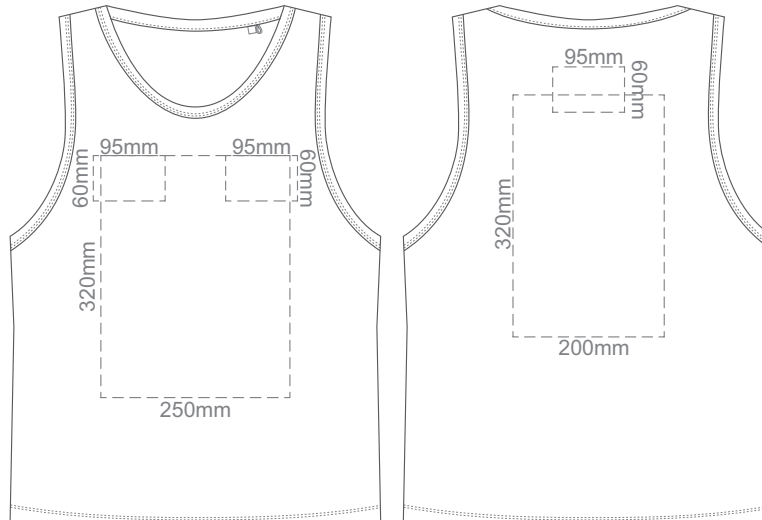

10% of Actual Size  
Screen Print (3 col max)  
Puff Print (One Colour Print)

**FRONT XS**

**BACK XS**

10% of Actual Size  
Screen Print (3 col max)  
Puff Print (One Colour Print)

**FRONT SMALL**

**BACK SMALL**

10% of Actual Size  
Screen Print (3 col max)  
Puff Print (One Colour Print)

**FRONT MEDIUM**

**BACK MEDIUM**

10% of Actual Size  
Screen Print (3 col max)  
Puff Print (One Colour Print)

**FRONT LARGE**

**BACK LARGE**

10% of Actual Size  
Screen Print (3 col max)  
Puff Print (One Colour Print)

**FRONT XL**

**BACK XL**

10% of Actual Size  
Screen Print (3 col max)  
Puff Print (One Colour Print)

**FRONT 2XL**

**BACK 4XL**

10% of Actual Size  
Colourflex Transfer  
Faux Embroidery  
DigiFlex Transfer

**FRONT XS**

Print area 250x200mm can be rotated to best suit.  
Branding area can be moved anywhere within the red line.