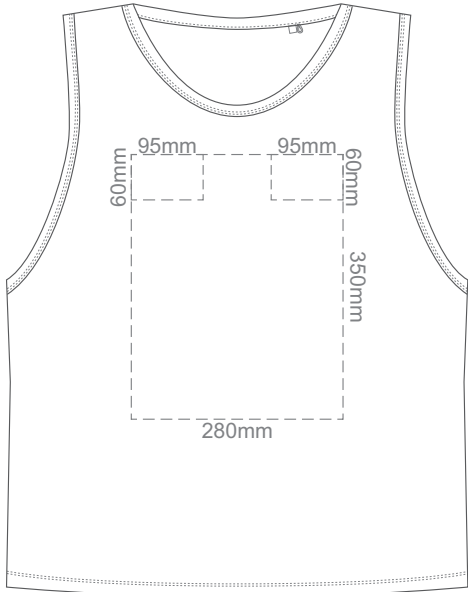

**BACK LARGE**

10% of Actual Size  
Screen Print (3 col max)  
Puff Print (One Colour Print)

**FRONT XL**

**BACK XL**

10% of Actual Size  
Screen Print (3 col max)  
Puff Print (One Colour Print)

**FRONT 2XL**

**BACK 2XL**

10% of Actual Size  
Screen Print (3 col max)  
Puff Print (One Colour Print)

**FRONT 3XL**

**BACK 3XL**

10% of Actual Size  
Screen Print (3 col max)  
Puff Print (One Colour Print)

**FRONT 4XL**

**BACK 4XL**

10% of Actual Size  
Colourflex Transfer  
Faux Embroidery  
DigiFlex Transfer

**FRONT XS**

Print area 250x200mm can be rotated to best suit.  
Branding area can be moved anywhere within the red line.

**BACK XS**

Branding area can be moved anywhere within the red line.

10% of Actual Size  
Colourflex Transfer  
Faux Embroidery  
DigiFlex Transfer

**FRONT SMALL**

Print area 250x200mm can be rotated to best suit.  
Branding area can be moved anywhere within the red line.