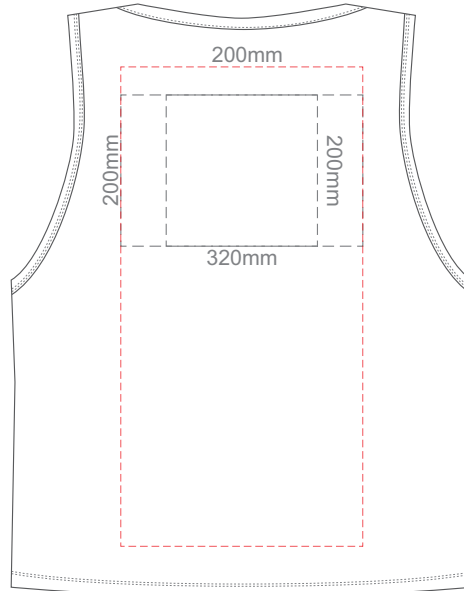

**BACK 4XL**

10% of Actual Size  
Colourflex Transfer  
Faux Embroidery  
DigiFlex Transfer

**FRONT XS**

Print area 250x200mm can be rotated to best suit.  
Branding area can be moved anywhere within the red line.

**BACK XS**

Branding area can be moved anywhere within the red line.

10% of Actual Size  
Colourflex Transfer  
Faux Embroidery  
DigiFlex Transfer

**FRONT SMALL**

Print area 250x200mm can be rotated to best suit.  
Branding area can be moved anywhere within the red line.

10% of Actual Size  
Colourflex Transfer  
Faux Embroidery  
DigiFlex Transfer

**FRONT 2XL**

Print area can be rotated to best suit.  
Branding area can be moved anywhere within the red line.

**BACK 2XL**

Print area can be rotated to best suit.  
Branding area can be moved anywhere within the red line.

10% of Actual Size  
Colourflex Transfer  
Faux Embroidery  
DigiFlex Transfer

**FRONT 3XL**

Print area can be rotated to best suit.  
Branding area can be moved **anywhere within the red line.**