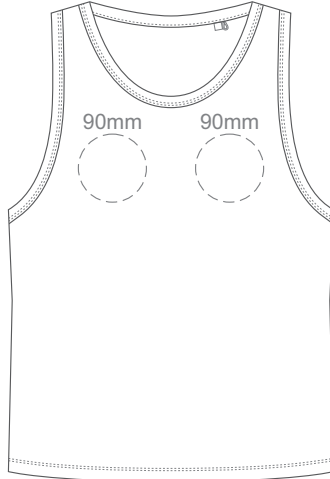

10% of Actual Size
Embroidery

FRONT XS