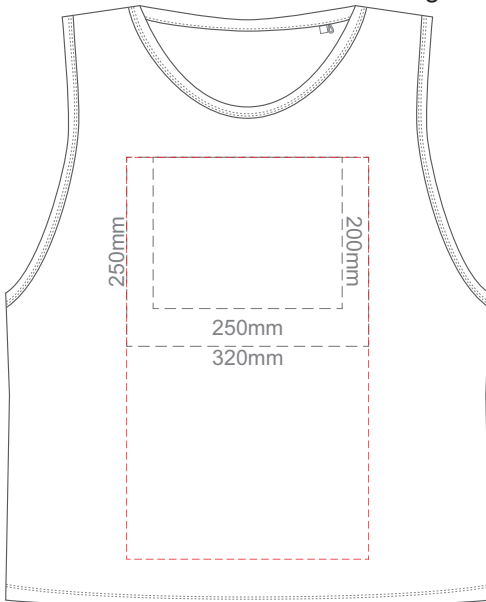

FRONT 4XL

Print area can be rotated to best suit.
Branding area can be moved **anywhere within the red line.**