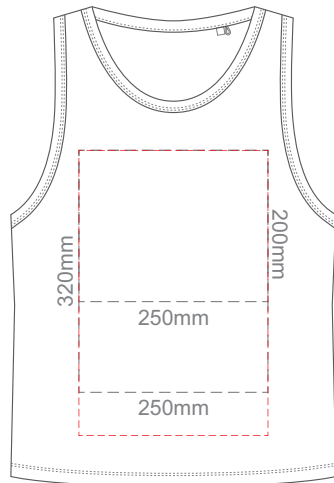

**BACK LARGE**

10% of Actual Size  
Screen Print (3 col max)  
Puff Print (One Colour Print)

**FRONT XL**

**BACK XL**

10% of Actual Size  
Screen Print (3 col max)  
Puff Print (One Colour Print)

**FRONT 2XL**

**BACK 2XL**

10% of Actual Size  
Screen Print (3 col max)  
Puff Print (One Colour Print)

**FRONT 3XL**

**BACK 3XL**

10% of Actual Size  
Screen Print (3 col max)  
Puff Print (One Colour Print)

**FRONT 4XL**

**BACK 4XL**

10% of Actual Size  
Colourflex Transfer  
Faux Embroidery  
DigiFlex Transfer

**FRONT XS**

Print area 250x200mm can be rotated to best suit.  
Branding area can be moved anywhere within the red line.

**BACK XS**

Branding area can be moved anywhere within the red line.

10% of Actual Size  
Colourflex Transfer  
Faux Embroidery  
DigiFlex Transfer

**FRONT SMALL**

Print area 250x200mm can be rotated to best suit.  
Branding area can be moved anywhere within the red line.