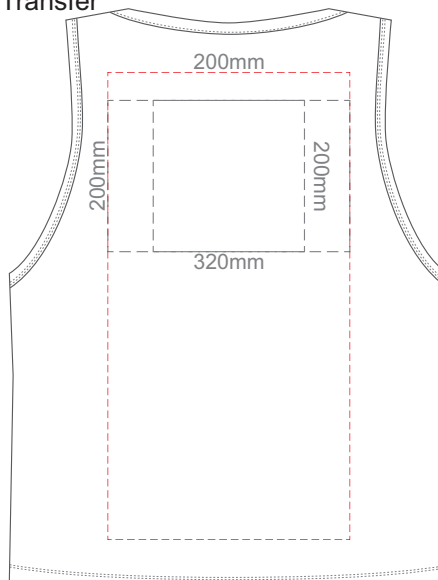

**BACK XS**

Branding area can be moved anywhere within the red line.

10% of Actual Size  
Colourflex Transfer  
Faux Embroidery  
DigiFlex Transfer

**FRONT SMALL**

Print area 250x200mm can be rotated to best suit.  
Branding area can be moved anywhere within the red line.

**BACK LARGE**

Print area can be rotated to best suit.  
Branding area can be moved anywhere within the red line.

10% of Actual Size  
Colourflex Transfer  
Faux Embroidery  
DigiFlex Transfer

**FRONT XL**

Print area can be rotated to best suit.  
Branding area can be moved anywhere within the red line.

**BACK XL**

Print area can be rotated to best suit.  
Branding area can be moved anywhere within the red line.

10% of Actual Size  
Colourflex Transfer  
Faux Embroidery  
DigiFlex Transfer

**FRONT 2XL**

Print area can be rotated to best suit.  
Branding area can be moved anywhere within the red line.

**BACK 2XL**