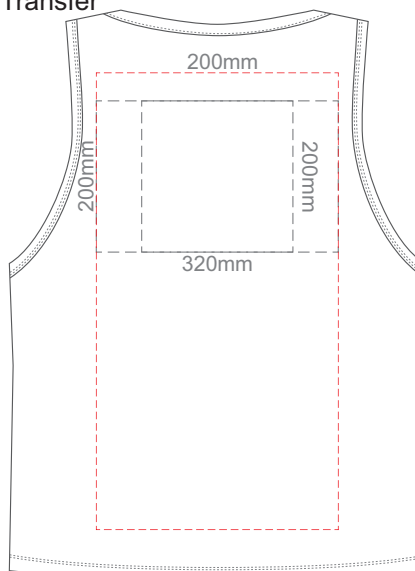

BACK XL

Print area can be rotated to best suit.
Branding area can be moved anywhere within the red line.

10% of Actual Size
Colourflex Transfer
Faux Embroidery
DigiFlex Transfer