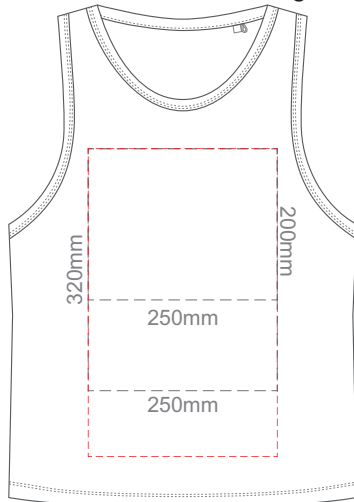

**BACK LARGE**

10% of Actual Size  
Screen Print (3 col max)  
Puff Print (One Colour Print)

**FRONT XL**

**BACK XL**

10% of Actual Size  
Screen Print (3 col max)  
Puff Print (One Colour Print)

**FRONT 2XL**

**BACK 2XL**

10% of Actual Size  
Screen Print (3 col max)  
Puff Print (One Colour Print)

**FRONT 3XL**

**BACK 3XL**

10% of Actual Size  
Screen Print (3 col max)  
Puff Print (One Colour Print)

**FRONT 4XL**

**BACK 4XL**

10% of Actual Size  
Colourflex Transfer  
Faux Embroidery  
DigiFlex Transfer

**FRONT XS**

Print area 250x200mm can be rotated to best suit.  
Branding area can be moved anywhere within the red line.

**BACK XS**

Branding area can be moved anywhere within the red line.

10% of Actual Size  
Colourflex Transfer  
Faux Embroidery  
DigiFlex Transfer

**FRONT SMALL**

Print area 250x200mm can be rotated to best suit.  
Branding area can be moved anywhere within the red line.