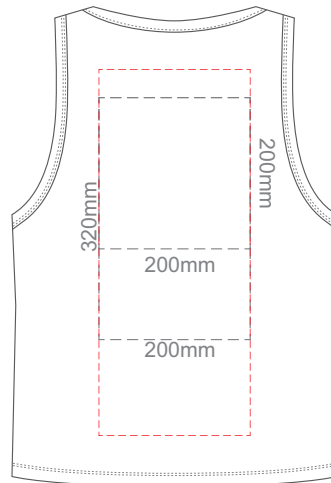

**BACK LARGE**

10% of Actual Size  
Screen Print (3 col max)  
Puff Print (One Colour Print)

**FRONT XL**

**BACK XL**

10% of Actual Size  
Screen Print (3 col max)  
Puff Print (One Colour Print)

**FRONT 2XL**

**BACK 2XL**

10% of Actual Size  
Screen Print (3 col max)  
Puff Print (One Colour Print)

**FRONT 3XL**

**BACK 3XL**

10% of Actual Size  
Screen Print (3 col max)  
Puff Print (One Colour Print)

**FRONT 4XL**

**BACK 4XL**

10% of Actual Size  
Colourflex Transfer  
Faux Embroidery  
DigiFlex Transfer

**FRONT XS**

Print area 250x200mm can be rotated to best suit.  
Branding area can be moved anywhere within the red line.

**BACK XS**

Branding area can be moved anywhere within the red line.

10% of Actual Size  
Colourflex Transfer  
Faux Embroidery  
DigiFlex Transfer

**FRONT SMALL**

Print area 250x200mm can be rotated to best suit.  
Branding area can be moved anywhere within the red line.