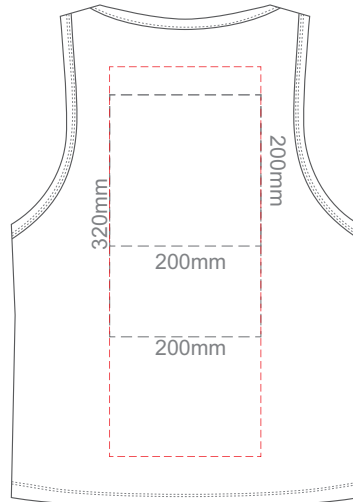

**BACK 2XL**

10% of Actual Size  
Screen Print (3 col max)  
Puff Print (One Colour Print)

**FRONT 3XL**

**BACK 3XL**

10% of Actual Size  
Screen Print (3 col max)  
Puff Print (One Colour Print)

**FRONT 4XL**

**BACK 4XL**

10% of Actual Size  
Colourflex Transfer  
Faux Embroidery  
DigiFlex Transfer

**FRONT XS**

Print area 250x200mm can be rotated to best suit.  
Branding area can be moved anywhere within the red line.

**BACK XS**

Branding area can be moved anywhere within the red line.

10% of Actual Size  
Colourflex Transfer  
Faux Embroidery  
DigiFlex Transfer

**FRONT SMALL**

Print area 250x200mm can be rotated to best suit.  
Branding area can be moved anywhere within the red line.

**BACK SMALL**

Branding area can be moved anywhere within the red line.

10% of Actual Size  
Colourflex Transfer  
Faux Embroidery  
DigiFlex Transfer

**FRONT MEDIUM**

Print area can be rotated to best suit.  
Branding area can be moved anywhere within the red line.