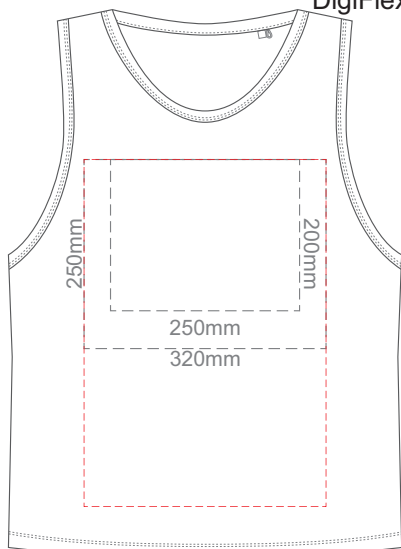

**BACK 4XL**

10% of Actual Size  
Colourflex Transfer  
Faux Embroidery  
DigiFlex Transfer

**FRONT XS**

Print area 250x200mm can be rotated to best suit.  
Branding area can be moved anywhere within the red line.

**BACK XS**

Branding area can be moved anywhere within the red line.

10% of Actual Size  
Colourflex Transfer  
Faux Embroidery  
DigiFlex Transfer

**FRONT SMALL**

Print area 250x200mm can be rotated to best suit.  
Branding area can be moved anywhere within the red line.

**BACK SMALL**

Branding area can be moved anywhere within the red line.

10% of Actual Size  
Colourflex Transfer  
Faux Embroidery  
DigiFlex Transfer

**FRONT MEDIUM**

Print area can be rotated to best suit.  
Branding area can be moved anywhere within the red line.

**BACK MEDIUM**

Branding area can be moved anywhere within the red line.

10% of Actual Size  
Colourflex Transfer  
Faux Embroidery  
DigiFlex Transfer

**FRONT LARGE**

Print area can be rotated to best suit.  
Branding area can be moved anywhere within the red line.