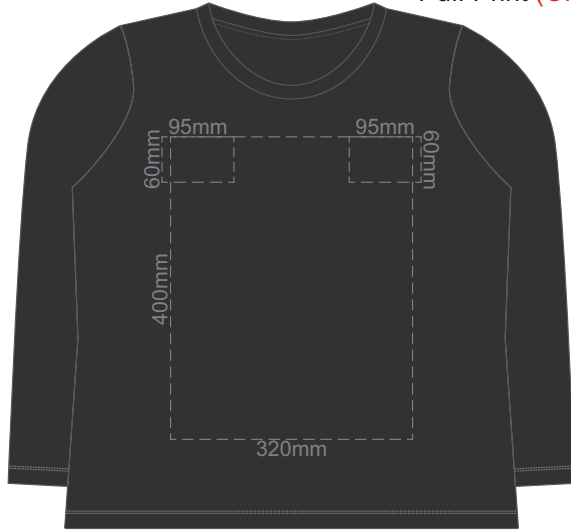

10% of Actual Size
Screen Print
Puff Print (One Colour Only)

FRONT XS

BACK XS

10% of Actual Size
Screen Print
Puff Print (One Colour Only)

FRONT SMALL

BACK SMALL

10% of Actual Size
Screen Print
Puff Print (One Colour Only)

FRONT MEDIUM

BACK MEDIUM

10% of Actual Size
Screen Print
Puff Print (One Colour Only)

FRONT LARGE

BACK LARGE

10% of Actual Size
Screen Print
Puff Print (One Colour Only)

FRONT XL

BACK XL

Jet Black

10% of Actual Size
Screen Print
Puff Print (One Colour Only)

FRONT 2XL

BACK 2XL

10% of Actual Size
Screen Print
Puff Print (One Colour Only)

FRONT 3XL

BACK 3XL

10% of Actual Size
Colourflex Transfer
Faux Embroidery
DigiFlex Transfer

10% of Actual Size
Colourflex Transfer
Faux Embroidery
DigiFlex Transfer

FRONT SMALL

Print area can be rotated to best suit.
Branding area can be moved anywhere within the red line.

BACK SMALL

Print area can be rotated to best suit.
Branding area can be moved anywhere within the red line.