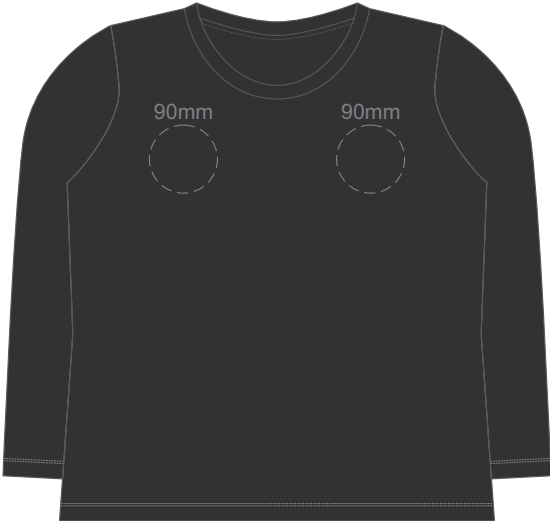

FRONT XS

Print area can be rotated to best suit.
Branding area can be moved anywhere within the red line.

BACK XS

Print area can be rotated to best suit.
Branding area can be moved anywhere within the red line.

10% of Actual Size
Colourflex Transfer
Faux Embroidery
DigiFlex Transfer

SIDE 1 LARGE SIDE 2 LARGE

SIDE 1 XL SIDE 2 XL

SIDE 1 2XL SIDE 2 2XL

SIDE 1 3XL SIDE 2 3XL

10% of Actual Size
Embroidery

FRONT XS

Jet Black

10% of Actual Size
Embroidery

FRONT SMALL

Jet Black

10% of Actual Size
Embroidery

FRONT MEDIUM

Jet Black

10% of Actual Size
Embroidery

FRONT LARGE

10% of Actual Size
Embroidery

FRONT XL

10% of Actual Size
Embroidery

FRONT 2XL

10% of Actual Size
Embroidery

FRONT 3XL