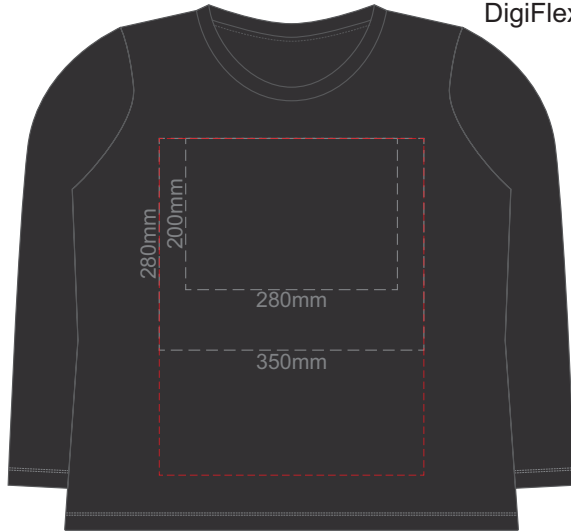

10% of Actual Size
Colourflex Transfer
Faux Embroidery
DigiFlex Transfer

FRONT MEDIUM

Print area can be rotated to best suit.
Branding area can be moved anywhere within the red line.

BACK MEDIUM

Print area can be rotated to best suit.
Branding area can be moved anywhere within the red line.

10% of Actual Size
Colourflex Transfer
Faux Embroidery
DigiFlex Transfer

FRONT LARGE

Print area can be rotated to best suit.
Branding area can be moved anywhere within the red line.

BACK LARGE

Print area can be rotated to best suit.
Branding area can be moved anywhere within the red line.

10% of Actual Size
Colourflex Transfer
Faux Embroidery
DigiFlex Transfer

FRONT XL

Print area can be rotated to best suit.
Branding area can be moved anywhere within the red line.

BACK XL

Print area can be rotated to best suit.
Branding area can be moved anywhere within the red line.

10% of Actual Size
Colourflex Transfer
Faux Embroidery
DigiFlex Transfer

FRONT 2XL

Print area can be rotated to best suit.
Branding area can be moved anywhere within the red line.

BACK 2XL

Print area can be rotated to best suit.
Branding area can be moved anywhere within the red line.