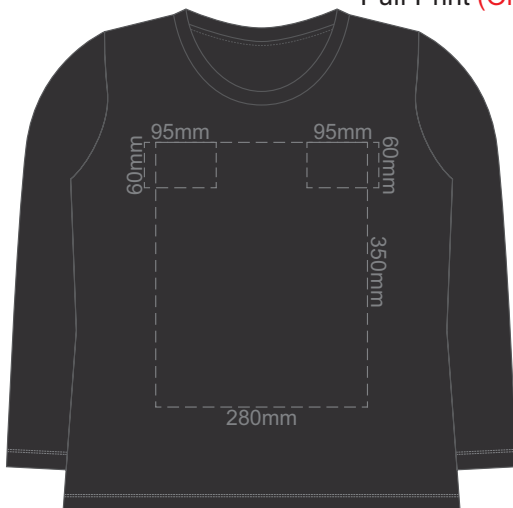

10% of Actual Size
Screen Print
Puff Print (One Colour Only)

FRONT XS

BACK XS

10% of Actual Size
Screen Print
Puff Print (One Colour Only)

FRONT SMALL

BACK SMALL

10% of Actual Size
Screen Print
Puff Print (One Colour Only)

FRONT MEDIUM

BACK MEDIUM

10% of Actual Size
Screen Print
Puff Print (One Colour Only)

FRONT LARGE

BACK LARGE

10% of Actual Size
Screen Print
Puff Print (One Colour Only)

FRONT XL

BACK XL

Jet Black

10% of Actual Size
Screen Print
Puff Print (One Colour Only)

FRONT 2XL

BACK 2XL

10% of Actual Size
Screen Print
Puff Print (One Colour Only)

FRONT 3XL

BACK 3XL

10% of Actual Size
Colourflex Transfer
Faux Embroidery
DigiFlex Transfer

10% of Actual Size
Colourflex Transfer
Faux Embroidery
DigiFlex Transfer

FRONT SMALL

Print area can be rotated to best suit.
Branding area can be moved anywhere within the red line.

BACK SMALL

Print area can be rotated to best suit.
Branding area can be moved anywhere within the red line.