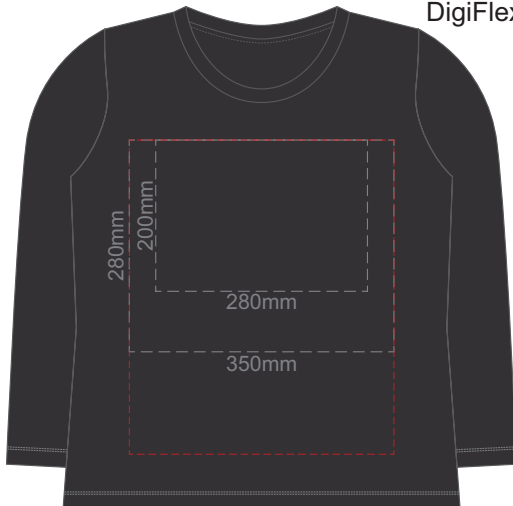

FRONT XS

Print area can be rotated to best suit.
Branding area can be moved anywhere within the red line.

BACK XS

Print area can be rotated to best suit.
Branding area can be moved anywhere within the red line.

10% of Actual Size
Colourflex Transfer
Faux Embroidery
DigiFlex Transfer

FRONT SMALL

Print area can be rotated to best suit.
Branding area can be moved anywhere within the red line.

BACK SMALL

Print area can be rotated to best suit.
Branding area can be moved anywhere within the red line.

10% of Actual Size
Colourflex Transfer
Faux Embroidery
DigiFlex Transfer

FRONT MEDIUM

Print area can be rotated to best suit.
Branding area can be moved anywhere within the red line.

BACK MEDIUM

Print area can be rotated to best suit.
Branding area can be moved anywhere within the red line.

10% of Actual Size
Colourflex Transfer
Faux Embroidery
DigiFlex Transfer

FRONT LARGE

Print area can be rotated to best suit.
Branding area can be moved anywhere within the red line.

BACK LARGE

Print area can be rotated to best suit.
Branding area can be moved anywhere within the red line.