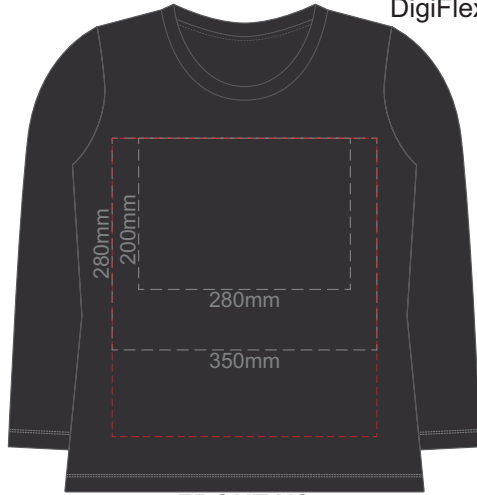

FRONT MEDIUM

BACK MEDIUM

10% of Actual Size
Screen Print
Puff Print (One Colour Only)

FRONT LARGE

BACK LARGE

10% of Actual Size
Screen Print
Puff Print (One Colour Only)

FRONT XL

BACK XL

Jet Black

10% of Actual Size
Screen Print
Puff Print (One Colour Only)

FRONT 2XL

BACK 2XL

10% of Actual Size
Screen Print
Puff Print (One Colour Only)

FRONT 3XL

BACK 3XL

10% of Actual Size
Colourflex Transfer
Faux Embroidery
DigiFlex Transfer

FRONT XS

Print area can be rotated to best suit.
Branding area can be moved anywhere within the red line.

BACK XS

Print area can be rotated to best suit.
Branding area can be moved anywhere within the red line.

10% of Actual Size
Colourflex Transfer
Faux Embroidery
DigiFlex Transfer

FRONT SMALL

Print area can be rotated to best suit.
Branding area can be moved anywhere within the red line.

BACK SMALL

Print area can be rotated to best suit.
Branding area can be moved anywhere within the red line.