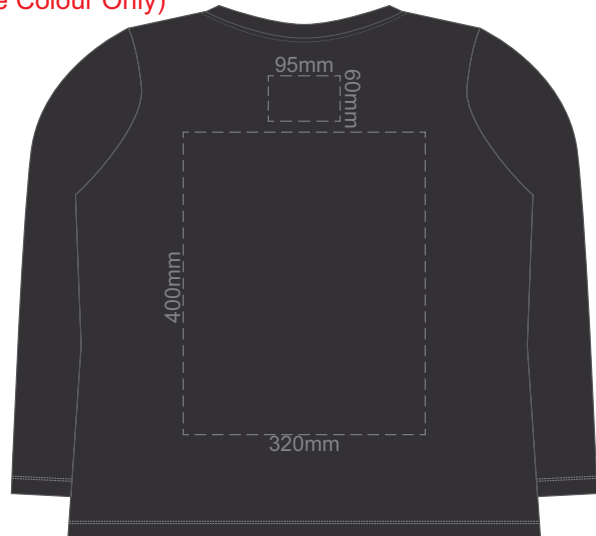

FRONT MEDIUM

BACK MEDIUM

10% of Actual Size
Screen Print
Puff Print (One Colour Only)

FRONT LARGE

BACK LARGE

10% of Actual Size
Screen Print
Puff Print (One Colour Only)

FRONT XL

BACK XL

Jet Black

10% of Actual Size
Screen Print
Puff Print (One Colour Only)

FRONT 2XL

BACK 2XL

10% of Actual Size
Screen Print
Puff Print (One Colour Only)

FRONT 3XL

BACK 3XL

10% of Actual Size
Colourflex Transfer
Faux Embroidery
DigiFlex Transfer

FRONT XS

Print area can be rotated to best suit.
Branding area can be moved anywhere within the red line.

BACK XS

Print area can be rotated to best suit.
Branding area can be moved anywhere within the red line.

10% of Actual Size
Colourflex Transfer
Faux Embroidery
DigiFlex Transfer

FRONT SMALL

Print area can be rotated to best suit.
Branding area can be moved anywhere within the red line.

BACK SMALL

Print area can be rotated to best suit.
Branding area can be moved anywhere within the red line.