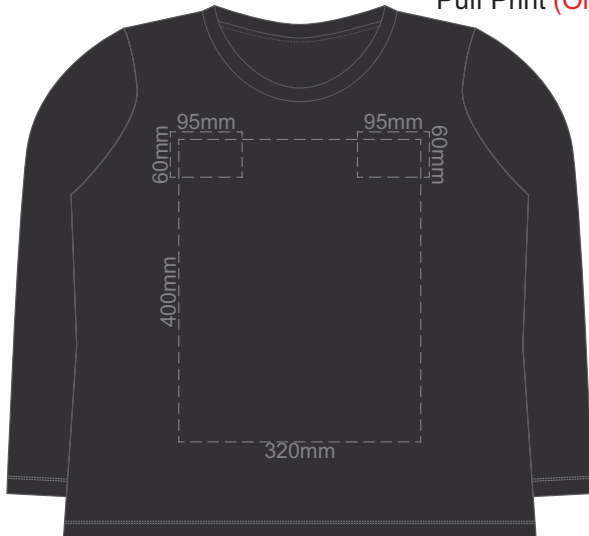

Jet Black

10% of Actual Size
Screen Print
Puff Print (One Colour Only)

FRONT 2XL

BACK 2XL

10% of Actual Size
Screen Print
Puff Print (One Colour Only)

FRONT 3XL

BACK 3XL

10% of Actual Size
Colourflex Transfer
Faux Embroidery
DigiFlex Transfer

FRONT XS

Print area can be rotated to best suit.
Branding area can be moved anywhere within the red line.

BACK XS

Print area can be rotated to best suit.
Branding area can be moved anywhere within the red line.

10% of Actual Size
Colourflex Transfer
Faux Embroidery
DigiFlex Transfer

FRONT SMALL

Print area can be rotated to best suit.
Branding area can be moved anywhere within the red line.

BACK SMALL

Print area can be rotated to best suit.
Branding area can be moved anywhere within the red line.

10% of Actual Size
Colourflex Transfer
Faux Embroidery
DigiFlex Transfer

FRONT MEDIUM

Print area can be rotated to best suit.
Branding area can be moved anywhere within the red line.

BACK MEDIUM

Print area can be rotated to best suit.
Branding area can be moved anywhere within the red line.