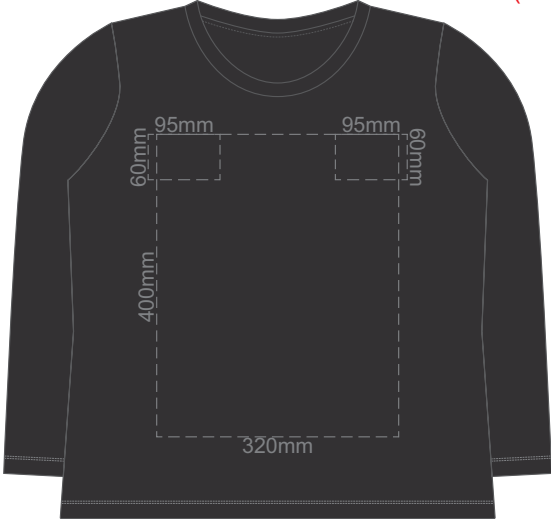

10% of Actual Size
Screen Print
Puff Print (One Colour Only)

FRONT XS

BACK XS

10% of Actual Size
Screen Print
Puff Print (One Colour Only)

FRONT SMALL

BACK SMALL

10% of Actual Size
Screen Print
Puff Print (One Colour Only)

FRONT MEDIUM

BACK MEDIUM

10% of Actual Size
Screen Print
Puff Print (One Colour Only)

FRONT LARGE

BACK LARGE

10% of Actual Size
Screen Print
Puff Print (One Colour Only)

FRONT XL

BACK XL

Jet Black

10% of Actual Size
Screen Print
Puff Print (One Colour Only)

FRONT 2XL

BACK 2XL

10% of Actual Size
Screen Print
Puff Print (One Colour Only)

FRONT 3XL

BACK 3XL

10% of Actual Size
Colourflex Transfer
Faux Embroidery
DigiFlex Transfer

10% of Actual Size
Colourflex Transfer
Faux Embroidery
DigiFlex Transfer

FRONT SMALL

Print area can be rotated to best suit.
Branding area can be moved anywhere within the red line.

BACK SMALL

Print area can be rotated to best suit.
Branding area can be moved anywhere within the red line.