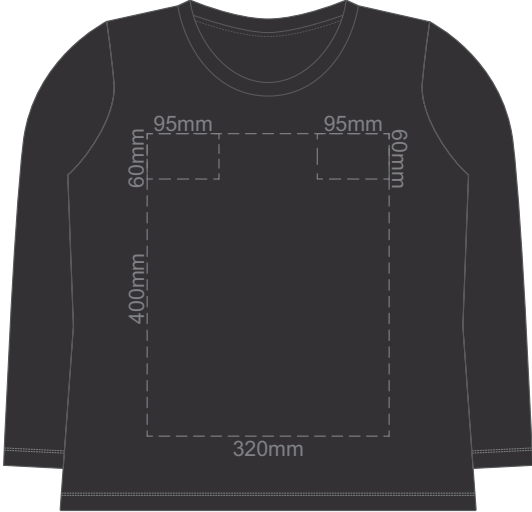

10% of Actual Size
Screen Print
Puff Print (One Colour Only)

FRONT XS

BACK XS

10% of Actual Size
Screen Print
Puff Print (One Colour Only)

FRONT SMALL

BACK SMALL

10% of Actual Size
Screen Print
Puff Print (One Colour Only)

FRONT MEDIUM

BACK MEDIUM

10% of Actual Size
Screen Print
Puff Print (One Colour Only)

FRONT LARGE

BACK LARGE

10% of Actual Size
Screen Print
Puff Print (One Colour Only)

FRONT XL

BACK XL

Jet Black

10% of Actual Size
Screen Print
Puff Print (One Colour Only)

FRONT 2XL

BACK 2XL

10% of Actual Size
Screen Print
Puff Print (One Colour Only)

FRONT 3XL

BACK 3XL

10% of Actual Size
Colourflex Transfer
Faux Embroidery
DigiFlex Transfer

10% of Actual Size
Colourflex Transfer
Faux Embroidery
DigiFlex Transfer

FRONT SMALL

Print area can be rotated to best suit.
Branding area can be moved anywhere within the red line.

BACK SMALL

Print area can be rotated to best suit.
Branding area can be moved anywhere within the red line.