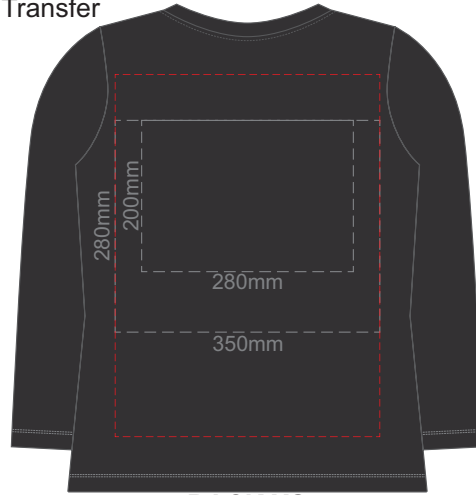

FRONT MEDIUM

BACK MEDIUM

10% of Actual Size
Screen Print
Puff Print (One Colour Only)

FRONT LARGE

BACK LARGE

10% of Actual Size
Screen Print
Puff Print (One Colour Only)

FRONT XL

BACK XL

Jet Black

10% of Actual Size
Screen Print
Puff Print (One Colour Only)

FRONT 2XL

BACK 2XL

10% of Actual Size
Screen Print
Puff Print (One Colour Only)

FRONT 3XL

BACK 3XL

10% of Actual Size
Colourflex Transfer
Faux Embroidery
DigiFlex Transfer

FRONT XS

Print area can be rotated to best suit.
Branding area can be moved anywhere within the red line.

BACK XS

Print area can be rotated to best suit.
Branding area can be moved anywhere within the red line.

10% of Actual Size
Colourflex Transfer
Faux Embroidery
DigiFlex Transfer

FRONT SMALL

Print area can be rotated to best suit.
Branding area can be moved anywhere within the red line.

BACK SMALL

Print area can be rotated to best suit.
Branding area can be moved anywhere within the red line.