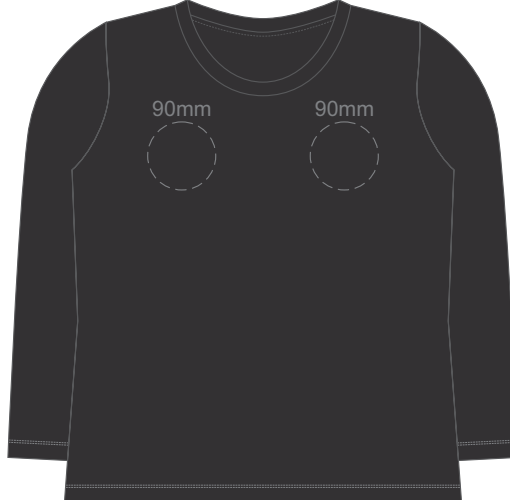

FRONT XS

Print area can be rotated to best suit.
Branding area can be moved anywhere within the red line.

BACK XS

Print area can be rotated to best suit.
Branding area can be moved anywhere within the red line.

10% of Actual Size
Colourflex Transfer
Faux Embroidery
DigiFlex Transfer

SIDE 1 LARGE SIDE 2 LARGE

SIDE 1 XL SIDE 2 XL

SIDE 1 2XL SIDE 2 2XL

SIDE 1 3XL SIDE 2 3XL

10% of Actual Size
Embroidery

FRONT XS

Jet Black

10% of Actual Size
Embroidery

FRONT SMALL

Jet Black

10% of Actual Size
Embroidery

FRONT MEDIUM

Jet Black

10% of Actual Size
Embroidery

FRONT LARGE

10% of Actual Size
Embroidery

FRONT XL

10% of Actual Size
Embroidery

FRONT 2XL

10% of Actual Size
Embroidery

FRONT 3XL