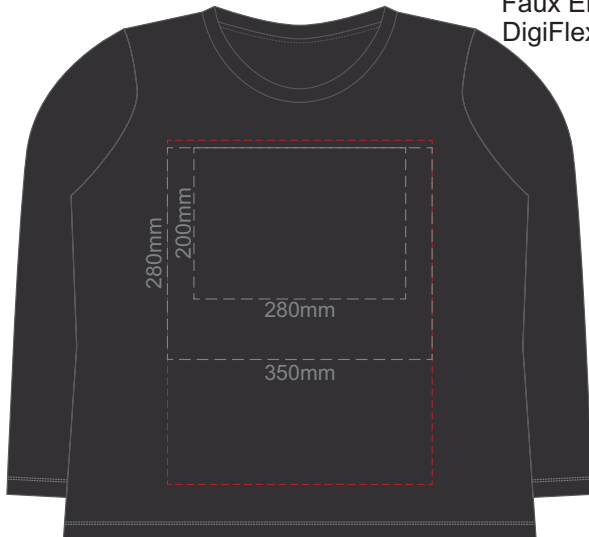

10% of Actual Size
Colourflex Transfer
Faux Embroidery
DigiFlex Transfer

FRONT LARGE

Print area can be rotated to best suit.
Branding area can be moved anywhere within the red line.

BACK LARGE

Print area can be rotated to best suit.
Branding area can be moved anywhere within the red line.

10% of Actual Size
Colourflex Transfer
Faux Embroidery
DigiFlex Transfer

FRONT XL

Print area can be rotated to best suit.
Branding area can be moved anywhere within the red line.

BACK XL

Print area can be rotated to best suit.
Branding area can be moved anywhere within the red line.

10% of Actual Size
Colourflex Transfer
Faux Embroidery
DigiFlex Transfer

FRONT 2XL

Print area can be rotated to best suit.
Branding area can be moved anywhere within the red line.

BACK 2XL

Print area can be rotated to best suit.
Branding area can be moved anywhere within the red line.

10% of Actual Size
Colourflex Transfer
Faux Embroidery
DigiFlex Transfer

FRONT 3XL

Print area can be rotated to best suit.
Branding area can be moved anywhere within the red line.

BACK 3XL

10% of Actual Size
Colourflex Transfer
Faux Embroidery
DigiFlex Transfer