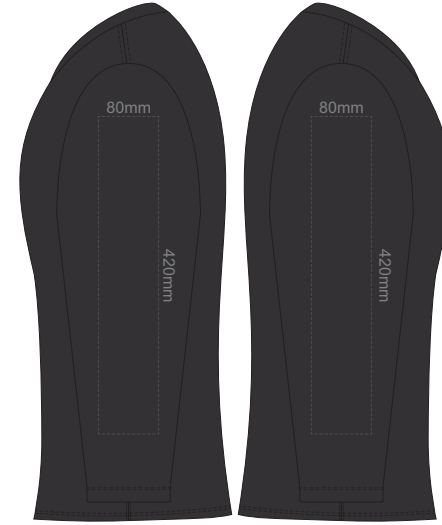

10% of Actual Size
Colourflex Transfer
Faux Embroidery
DigiFlex Transfer

FRONT 3XL

Print area can be rotated to best suit.
Branding area can be moved anywhere within the red line.

BACK 3XL

10% of Actual Size
Colourflex Transfer
Faux Embroidery
DigiFlex Transfer

10% of Actual Size
Colourflex Transfer
Faux Embroidery
DigiFlex Transfer

10% of Actual Size
Colourflex Transfer
Faux Embroidery
DigiFlex Transfer

SIDE 1 XS SIDE 2 XS

SIDE 1 SMALL SIDE 2 SMALL

SIDE 1 MEDIUM SIDE 2 MEDIUM

10% of Actual Size
Colourflex Transfer
Faux Embroidery
DigiFlex Transfer

10% of Actual Size
Colourflex Transfer
Faux Embroidery
DigiFlex Transfer

10% of Actual Size
Colourflex Transfer
Faux Embroidery
DigiFlex Transfer

10% of Actual Size
Colourflex Transfer
Faux Embroidery
DigiFlex Transfer

SIDE 1 LARGE SIDE 2 LARGE

SIDE 1 XL SIDE 2 XL

SIDE 1 2XL SIDE 2 2XL

SIDE 1 3XL SIDE 2 3XL

10% of Actual Size
Embroidery

FRONT XS

Jet Black