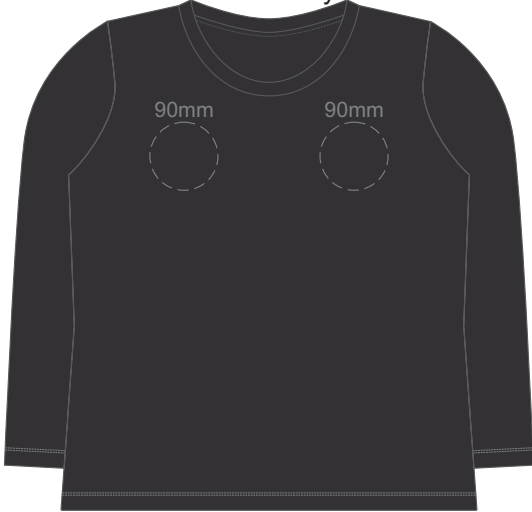

FRONT XS

Print area can be rotated to best suit.
Branding area can be moved anywhere within the red line.

BACK XS

Print area can be rotated to best suit.
Branding area can be moved anywhere within the red line.

10% of Actual Size
Colourflex Transfer
Faux Embroidery
DigiFlex Transfer

SIDE 1 LARGE SIDE 2 LARGE

SIDE 1 XL SIDE 2 XL

SIDE 1 2XL SIDE 2 2XL

SIDE 1 3XL SIDE 2 3XL

10% of Actual Size
Embroidery

FRONT XS

Jet Black

10% of Actual Size
Embroidery

FRONT SMALL

Jet Black

10% of Actual Size
Embroidery

FRONT MEDIUM

Jet Black

10% of Actual Size
Embroidery

FRONT LARGE

10% of Actual Size
Embroidery

FRONT XL

10% of Actual Size
Embroidery

FRONT 2XL

10% of Actual Size
Embroidery

FRONT 3XL