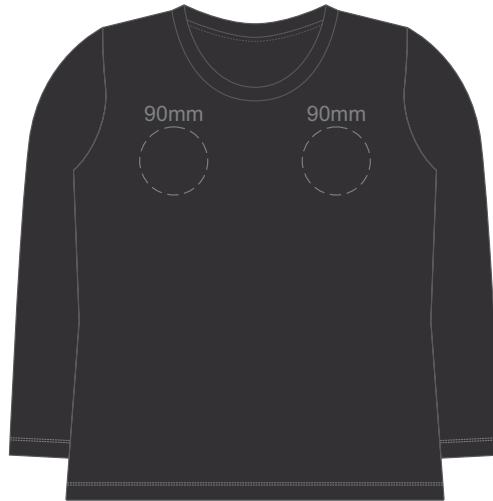

10% of Actual Size
Colourflex Transfer
Faux Embroidery
DigiFlex Transfer

10% of Actual Size
Colourflex Transfer
Faux Embroidery
DigiFlex Transfer

SIDE 1 XS SIDE 2 XS

SIDE 1 SMALL SIDE 2 SMALL

SIDE 1 MEDIUM SIDE 2 MEDIUM

10% of Actual Size
Colourflex Transfer
Faux Embroidery
DigiFlex Transfer

SIDE 1 LARGE SIDE 2 LARGE

SIDE 1 XL SIDE 2 XL

SIDE 1 2XL SIDE 2 2XL

SIDE 1 3XL SIDE 2 3XL

10% of Actual Size
Embroidery

FRONT XS

Jet Black

10% of Actual Size
Embroidery

FRONT SMALL

Jet Black

10% of Actual Size
Embroidery

FRONT MEDIUM

Jet Black

10% of Actual Size
Embroidery

FRONT LARGE