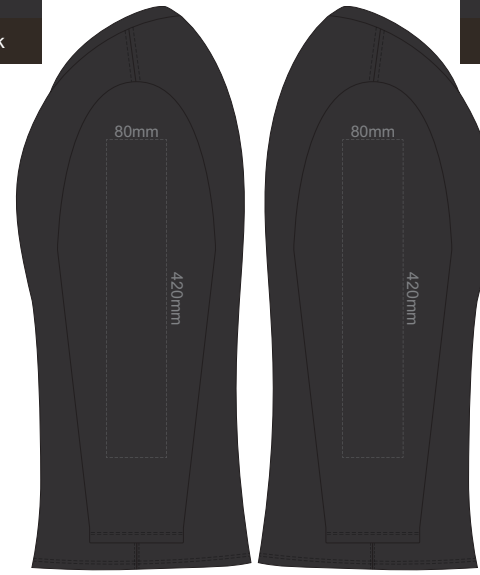

10% of Actual Size
Colourflex Transfer
Faux Embroidery
DigiFlex Transfer

10% of Actual Size
Colourflex Transfer
Faux Embroidery
DigiFlex Transfer

SIDE 1 XS SIDE 2 XS

SIDE 1 SMALL SIDE 2 SMALL

SIDE 1 MEDIUM SIDE 2 MEDIUM

10% of Actual Size
Colourflex Transfer
Faux Embroidery
DigiFlex Transfer

10% of Actual Size
Colourflex Transfer
Faux Embroidery
DigiFlex Transfer

10% of Actual Size
Colourflex Transfer
Faux Embroidery
DigiFlex Transfer

10% of Actual Size
Colourflex Transfer
Faux Embroidery
DigiFlex Transfer

SIDE 1 LARGE SIDE 2 LARGE

SIDE 1 XL SIDE 2 XL

SIDE 1 2XL SIDE 2 2XL

SIDE 1 3XL SIDE 2 3XL

10% of Actual Size
Embroidery

FRONT XS

Jet Black

10% of Actual Size
Embroidery

FRONT SMALL

Jet Black

10% of Actual Size
Embroidery

FRONT MEDIUM

Jet Black

10% of Actual Size
Embroidery

FRONT LARGE