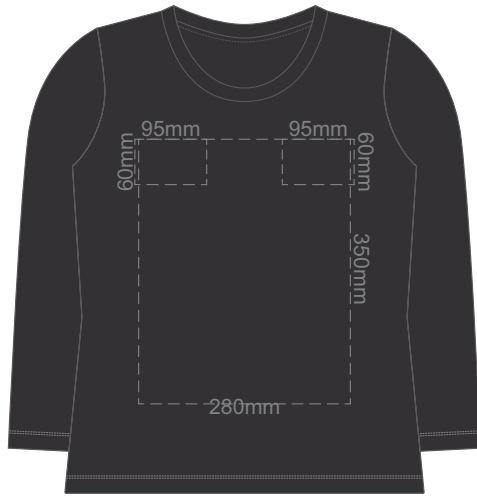

10% of Actual Size
Screen Print
Puff Print (One Colour Only)

FRONT XS

BACK XS

10% of Actual Size
Screen Print
Puff Print (One Colour Only)

FRONT SMALL

BACK SMALL

10% of Actual Size
Screen Print
Puff Print (One Colour Only)

FRONT MEDIUM

BACK MEDIUM

10% of Actual Size
Screen Print
Puff Print (One Colour Only)

FRONT LARGE

BACK LARGE

10% of Actual Size
Screen Print
Puff Print (One Colour Only)

FRONT XL

BACK XL

Jet Black

10% of Actual Size
Screen Print
Puff Print (One Colour Only)

FRONT 2XL

BACK 2XL

10% of Actual Size
Screen Print
Puff Print (One Colour Only)

FRONT 3XL

BACK 3XL

10% of Actual Size
Colourflex Transfer
Faux Embroidery
DigiFlex Transfer

10% of Actual Size
Colourflex Transfer
Faux Embroidery
DigiFlex Transfer

FRONT SMALL

Print area can be rotated to best suit.
Branding area can be moved anywhere within the red line.

BACK SMALL

Print area can be rotated to best suit.
Branding area can be moved anywhere within the red line.