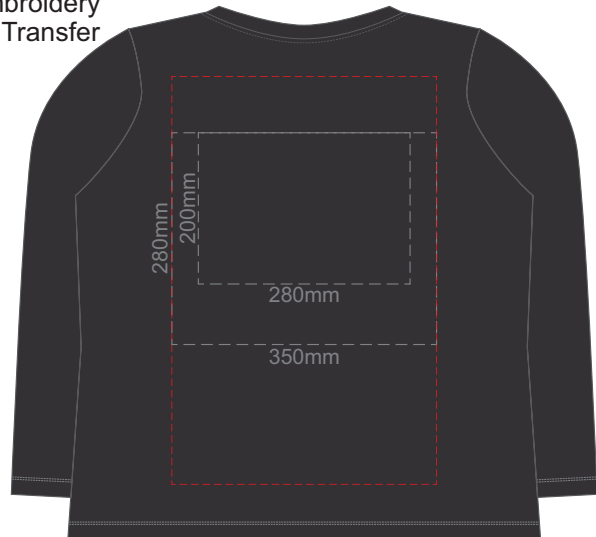

10% of Actual Size
Colourflex Transfer
Faux Embroidery
DigiFlex Transfer

FRONT LARGE

Print area can be rotated to best suit.
Branding area can be moved anywhere within the red line.

BACK LARGE

Print area can be rotated to best suit.
Branding area can be moved anywhere within the red line.

10% of Actual Size
Colourflex Transfer
Faux Embroidery
DigiFlex Transfer

FRONT XL

Print area can be rotated to best suit.
Branding area can be moved anywhere within the red line.

BACK XL

Print area can be rotated to best suit.
Branding area can be moved anywhere within the red line.

10% of Actual Size
Colourflex Transfer
Faux Embroidery
DigiFlex Transfer

FRONT 2XL

Print area can be rotated to best suit.
Branding area can be moved anywhere within the red line.

BACK 2XL

Print area can be rotated to best suit.
Branding area can be moved anywhere within the red line.

10% of Actual Size
Colourflex Transfer
Faux Embroidery
DigiFlex Transfer

FRONT 3XL

Print area can be rotated to best suit.
Branding area can be moved anywhere within the red line.

BACK 3XL

10% of Actual Size
Colourflex Transfer
Faux Embroidery
DigiFlex Transfer