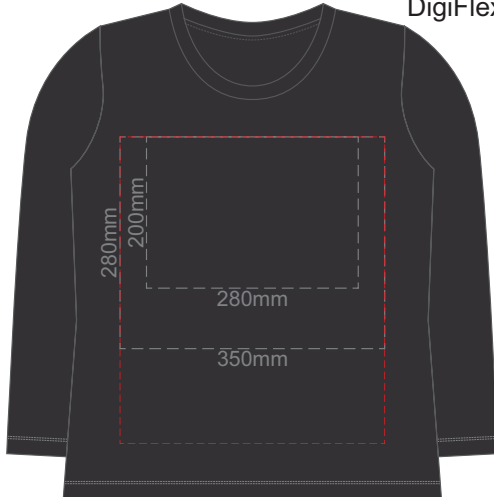

Jet Black

10% of Actual Size
Screen Print
Puff Print (One Colour Only)

FRONT 2XL

BACK 2XL

10% of Actual Size
Screen Print
Puff Print (One Colour Only)

FRONT 3XL

BACK 3XL

10% of Actual Size
Colourflex Transfer
Faux Embroidery
DigiFlex Transfer

FRONT XS

Print area can be rotated to best suit.
Branding area can be moved anywhere within the red line.

BACK XS

Print area can be rotated to best suit.
Branding area can be moved anywhere within the red line.

10% of Actual Size
Colourflex Transfer
Faux Embroidery
DigiFlex Transfer

FRONT SMALL

Print area can be rotated to best suit.
Branding area can be moved anywhere within the red line.

BACK SMALL

Print area can be rotated to best suit.
Branding area can be moved anywhere within the red line.

10% of Actual Size
Colourflex Transfer
Faux Embroidery
DigiFlex Transfer

FRONT MEDIUM

Print area can be rotated to best suit.
Branding area can be moved anywhere within the red line.

BACK MEDIUM

Print area can be rotated to best suit.
Branding area can be moved anywhere within the red line.