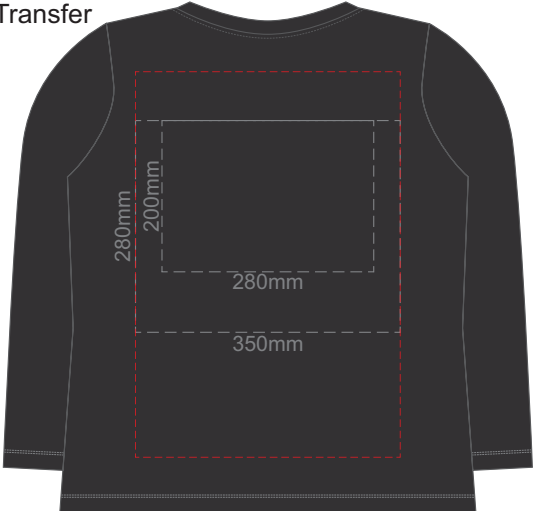

10% of Actual Size
Colourflex Transfer
Faux Embroidery
DigiFlex Transfer

FRONT SMALL

Print area can be rotated to best suit.
Branding area can be moved anywhere within the red line.

BACK SMALL

Print area can be rotated to best suit.
Branding area can be moved anywhere within the red line.

10% of Actual Size
Colourflex Transfer
Faux Embroidery
DigiFlex Transfer

FRONT MEDIUM

Print area can be rotated to best suit.
Branding area can be moved anywhere within the red line.

BACK MEDIUM

Print area can be rotated to best suit.
Branding area can be moved anywhere within the red line.

10% of Actual Size
Colourflex Transfer
Faux Embroidery
DigiFlex Transfer

FRONT LARGE

Print area can be rotated to best suit.
Branding area can be moved anywhere within the red line.

BACK LARGE

Print area can be rotated to best suit.
Branding area can be moved anywhere within the red line.

10% of Actual Size
Colourflex Transfer
Faux Embroidery
DigiFlex Transfer

FRONT XL

Print area can be rotated to best suit.
Branding area can be moved anywhere within the red line.

BACK XL

Print area can be rotated to best suit.
Branding area can be moved anywhere within the red line.