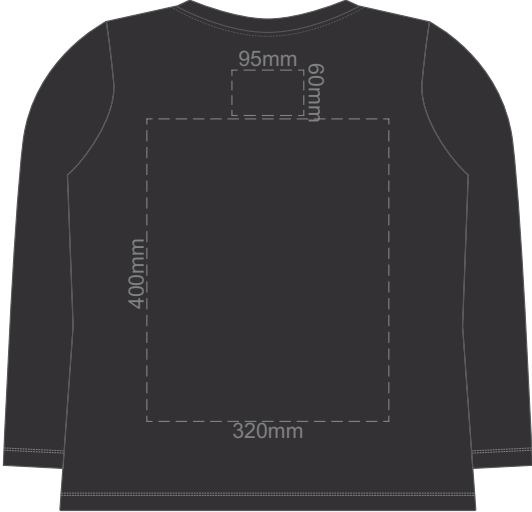

10% of Actual Size
Screen Print
Puff Print (One Colour Only)

FRONT XS

BACK XS

10% of Actual Size
Screen Print
Puff Print (One Colour Only)

FRONT SMALL

BACK SMALL

10% of Actual Size
Screen Print
Puff Print (One Colour Only)

FRONT MEDIUM

BACK MEDIUM

10% of Actual Size
Screen Print
Puff Print (One Colour Only)

FRONT LARGE

BACK LARGE

10% of Actual Size
Screen Print
Puff Print (One Colour Only)

FRONT XL

BACK XL

Jet Black

10% of Actual Size
Screen Print
Puff Print (One Colour Only)

FRONT 2XL

BACK 2XL

10% of Actual Size
Screen Print
Puff Print (One Colour Only)

FRONT 3XL

BACK 3XL

10% of Actual Size
Colourflex Transfer
Faux Embroidery
DigiFlex Transfer

10% of Actual Size
Colourflex Transfer
Faux Embroidery
DigiFlex Transfer

FRONT SMALL

Print area can be rotated to best suit.
Branding area can be moved anywhere within the red line.

BACK SMALL

Print area can be rotated to best suit.
Branding area can be moved anywhere within the red line.