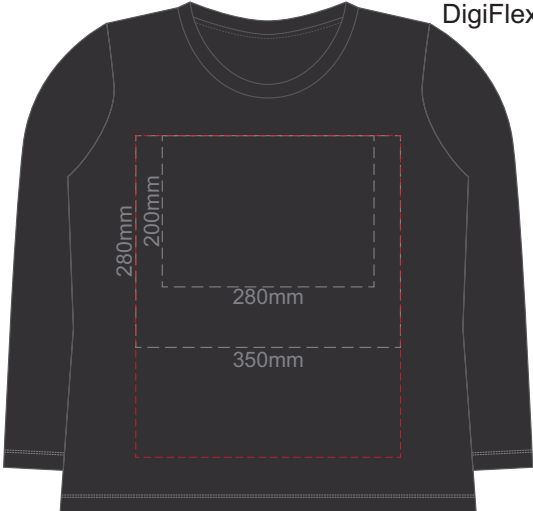

10% of Actual Size
Colourflex Transfer
Faux Embroidery
DigiFlex Transfer

FRONT SMALL

Print area can be rotated to best suit.
Branding area can be moved anywhere within the red line.

BACK SMALL

Print area can be rotated to best suit.
Branding area can be moved anywhere within the red line.

10% of Actual Size
Colourflex Transfer
Faux Embroidery
DigiFlex Transfer

FRONT MEDIUM

Print area can be rotated to best suit.
Branding area can be moved anywhere within the red line.

BACK MEDIUM

Print area can be rotated to best suit.
Branding area can be moved anywhere within the red line.

10% of Actual Size
Colourflex Transfer
Faux Embroidery
DigiFlex Transfer

FRONT LARGE

Print area can be rotated to best suit.
Branding area can be moved anywhere within the red line.

BACK LARGE

Print area can be rotated to best suit.
Branding area can be moved anywhere within the red line.

10% of Actual Size
Colourflex Transfer
Faux Embroidery
DigiFlex Transfer

FRONT XL

Print area can be rotated to best suit.
Branding area can be moved anywhere within the red line.

BACK XL

Print area can be rotated to best suit.
Branding area can be moved anywhere within the red line.