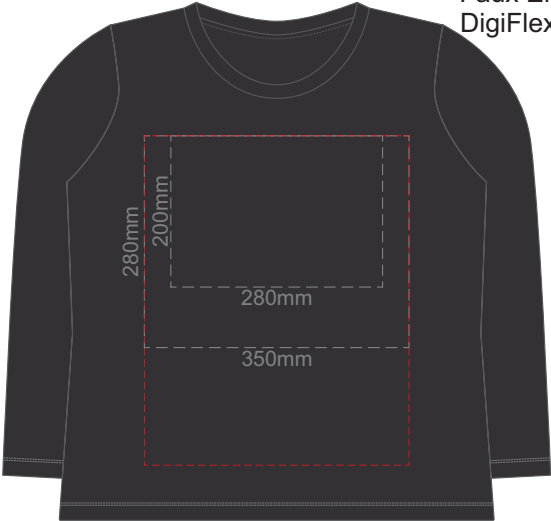

10% of Actual Size
Colourflex Transfer
Faux Embroidery
DigiFlex Transfer

FRONT SMALL

Print area can be rotated to best suit.
Branding area can be moved anywhere within the red line.

BACK SMALL

Print area can be rotated to best suit.
Branding area can be moved anywhere within the red line.

10% of Actual Size
Colourflex Transfer
Faux Embroidery
DigiFlex Transfer

FRONT MEDIUM

Print area can be rotated to best suit.
Branding area can be moved anywhere within the red line.

BACK MEDIUM

Print area can be rotated to best suit.
Branding area can be moved anywhere within the red line.

10% of Actual Size
Colourflex Transfer
Faux Embroidery
DigiFlex Transfer

FRONT LARGE

Print area can be rotated to best suit.
Branding area can be moved anywhere within the red line.

BACK LARGE

Print area can be rotated to best suit.
Branding area can be moved anywhere within the red line.

10% of Actual Size
Colourflex Transfer
Faux Embroidery
DigiFlex Transfer

FRONT XL

Print area can be rotated to best suit.
Branding area can be moved anywhere within the red line.

BACK XL

Print area can be rotated to best suit.
Branding area can be moved anywhere within the red line.