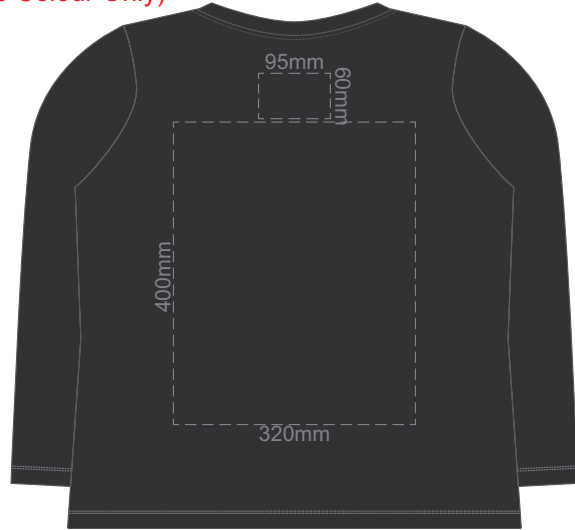

10% of Actual Size
Screen Print
Puff Print (One Colour Only)

FRONT XS

BACK XS

10% of Actual Size
Screen Print
Puff Print (One Colour Only)

FRONT SMALL

BACK SMALL

10% of Actual Size
Screen Print
Puff Print (One Colour Only)

FRONT MEDIUM

BACK MEDIUM

10% of Actual Size
Screen Print
Puff Print (One Colour Only)

FRONT LARGE

BACK LARGE

10% of Actual Size
Screen Print
Puff Print (One Colour Only)

FRONT XL

BACK XL

Jet Black

10% of Actual Size
Screen Print
Puff Print (One Colour Only)

FRONT 2XL

BACK 2XL

10% of Actual Size
Screen Print
Puff Print (One Colour Only)

FRONT 3XL

BACK 3XL

10% of Actual Size
Colourflex Transfer
Faux Embroidery
DigiFlex Transfer

10% of Actual Size
Colourflex Transfer
Faux Embroidery
DigiFlex Transfer

FRONT SMALL

Print area can be rotated to best suit.
Branding area can be moved anywhere within the red line.

BACK SMALL

Print area can be rotated to best suit.
Branding area can be moved anywhere within the red line.