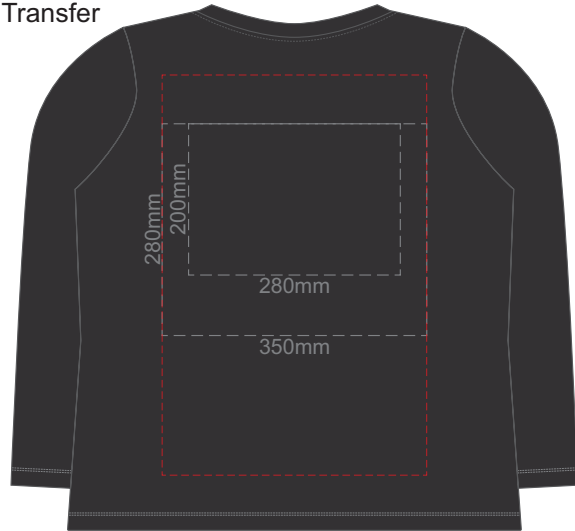

10% of Actual Size
Colourflex Transfer
Faux Embroidery
DigiFlex Transfer

FRONT MEDIUM

Print area can be rotated to best suit.
Branding area can be moved anywhere within the red line.

BACK MEDIUM

Print area can be rotated to best suit.
Branding area can be moved anywhere within the red line.

10% of Actual Size
Colourflex Transfer
Faux Embroidery
DigiFlex Transfer

FRONT LARGE

Print area can be rotated to best suit.
Branding area can be moved anywhere within the red line.

BACK LARGE

Print area can be rotated to best suit.
Branding area can be moved anywhere within the red line.

10% of Actual Size
Colourflex Transfer
Faux Embroidery
DigiFlex Transfer

FRONT XL

Print area can be rotated to best suit.
Branding area can be moved anywhere within the red line.

BACK XL

Print area can be rotated to best suit.
Branding area can be moved anywhere within the red line.

10% of Actual Size
Colourflex Transfer
Faux Embroidery
DigiFlex Transfer

FRONT 2XL

Print area can be rotated to best suit.
Branding area can be moved anywhere within the red line.

BACK 2XL

Print area can be rotated to best suit.
Branding area can be moved anywhere within the red line.