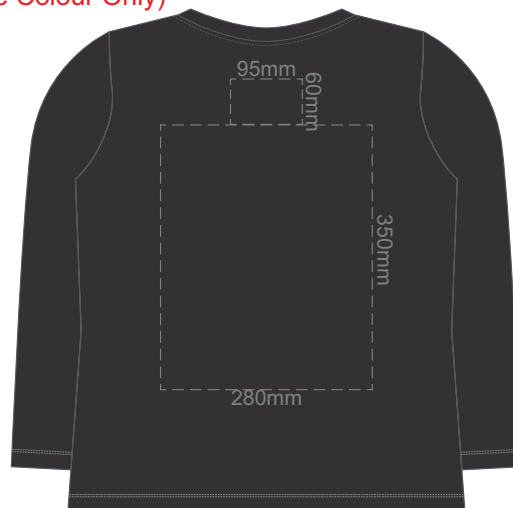

10% of Actual Size
Screen Print
Puff Print (One Colour Only)

FRONT XS

BACK XS

10% of Actual Size
Screen Print
Puff Print (One Colour Only)

FRONT SMALL

BACK SMALL

10% of Actual Size
Screen Print
Puff Print (One Colour Only)

FRONT MEDIUM

BACK MEDIUM

10% of Actual Size
Screen Print
Puff Print (One Colour Only)

FRONT LARGE

BACK LARGE

10% of Actual Size
Screen Print
Puff Print (One Colour Only)

FRONT XL

BACK XL

Jet Black

10% of Actual Size
Screen Print
Puff Print (One Colour Only)

FRONT 2XL

BACK 2XL

10% of Actual Size
Screen Print
Puff Print (One Colour Only)

FRONT 3XL

BACK 3XL

10% of Actual Size
Colourflex Transfer
Faux Embroidery
DigiFlex Transfer

10% of Actual Size
Colourflex Transfer
Faux Embroidery
DigiFlex Transfer

FRONT SMALL

Print area can be rotated to best suit.
Branding area can be moved anywhere within the red line.

BACK SMALL

Print area can be rotated to best suit.
Branding area can be moved anywhere within the red line.