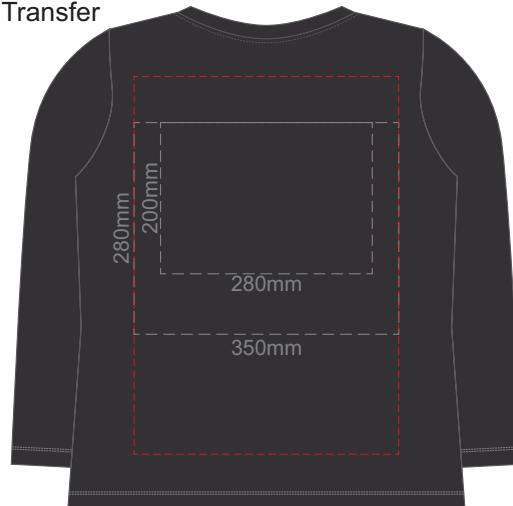

FRONT XS

Print area can be rotated to best suit.
Branding area can be moved anywhere within the red line.

BACK XS

Print area can be rotated to best suit.
Branding area can be moved anywhere within the red line.

10% of Actual Size
Colourflex Transfer
Faux Embroidery
DigiFlex Transfer

FRONT SMALL

Print area can be rotated to best suit.
Branding area can be moved anywhere within the red line.

BACK SMALL

Print area can be rotated to best suit.
Branding area can be moved anywhere within the red line.

10% of Actual Size
Colourflex Transfer
Faux Embroidery
DigiFlex Transfer

FRONT MEDIUM

Print area can be rotated to best suit.
Branding area can be moved anywhere within the red line.

BACK MEDIUM

Print area can be rotated to best suit.
Branding area can be moved anywhere within the red line.

10% of Actual Size
Colourflex Transfer
Faux Embroidery
DigiFlex Transfer

FRONT LARGE

Print area can be rotated to best suit.
Branding area can be moved anywhere within the red line.

BACK LARGE

Print area can be rotated to best suit.
Branding area can be moved anywhere within the red line.