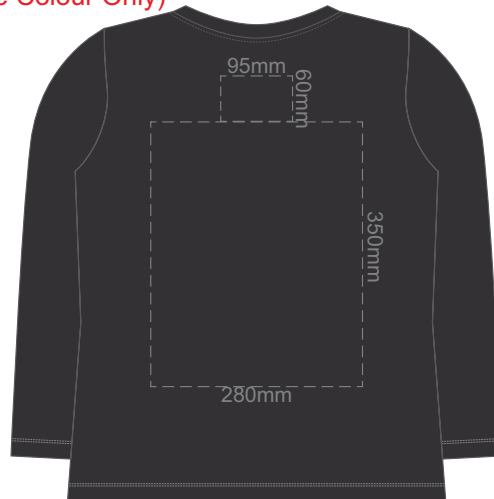

10% of Actual Size
Screen Print
Puff Print (One Colour Only)

FRONT XS

BACK XS

10% of Actual Size
Screen Print
Puff Print (One Colour Only)

FRONT SMALL

BACK SMALL

10% of Actual Size
Screen Print
Puff Print (One Colour Only)

FRONT MEDIUM

BACK MEDIUM

10% of Actual Size
Screen Print
Puff Print (One Colour Only)

FRONT LARGE

BACK LARGE

10% of Actual Size
Screen Print
Puff Print (One Colour Only)

FRONT XL

BACK XL

Jet Black

10% of Actual Size
Screen Print
Puff Print (One Colour Only)

FRONT 2XL

BACK 2XL

10% of Actual Size
Screen Print
Puff Print (One Colour Only)

FRONT 3XL

BACK 3XL

10% of Actual Size
Colourflex Transfer
Faux Embroidery
DigiFlex Transfer

10% of Actual Size
Colourflex Transfer
Faux Embroidery
DigiFlex Transfer

FRONT SMALL

Print area can be rotated to best suit.
Branding area can be moved anywhere within the red line.

BACK SMALL

Print area can be rotated to best suit.
Branding area can be moved anywhere within the red line.