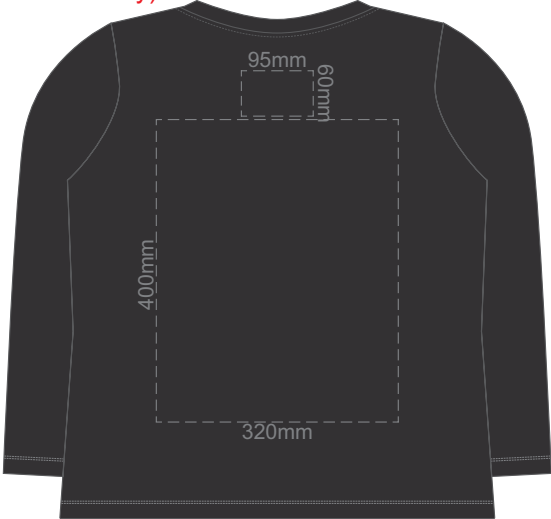

10% of Actual Size
Screen Print
Puff Print (One Colour Only)

FRONT XS

BACK XS

10% of Actual Size
Screen Print
Puff Print (One Colour Only)

FRONT SMALL

BACK SMALL

10% of Actual Size
Screen Print
Puff Print (One Colour Only)

FRONT MEDIUM

BACK MEDIUM

10% of Actual Size
Screen Print
Puff Print (One Colour Only)

FRONT LARGE

BACK LARGE

10% of Actual Size
Screen Print
Puff Print (One Colour Only)

FRONT XL

BACK XL

Jet Black

10% of Actual Size
Screen Print
Puff Print (One Colour Only)

FRONT 2XL

BACK 2XL

10% of Actual Size
Screen Print
Puff Print (One Colour Only)

FRONT 3XL

BACK 3XL

10% of Actual Size
Colourflex Transfer
Faux Embroidery
DigiFlex Transfer

10% of Actual Size
Colourflex Transfer
Faux Embroidery
DigiFlex Transfer

FRONT SMALL

Print area can be rotated to best suit.
Branding area can be moved anywhere within the red line.

BACK SMALL

Print area can be rotated to best suit.
Branding area can be moved anywhere within the red line.