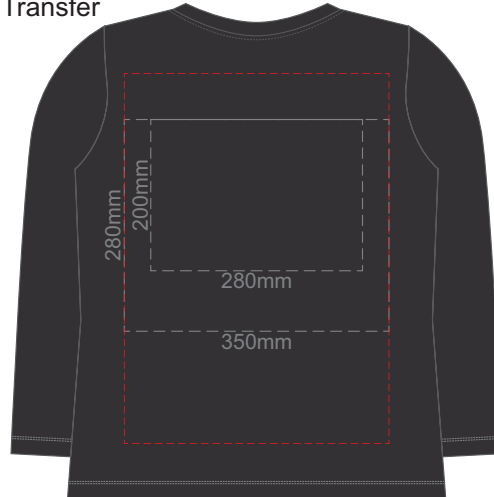

Jet Black

10% of Actual Size
Screen Print
Puff Print (One Colour Only)

FRONT 2XL

BACK 2XL

10% of Actual Size
Screen Print
Puff Print (One Colour Only)

FRONT 3XL

BACK 3XL

10% of Actual Size
Colourflex Transfer
Faux Embroidery
DigiFlex Transfer

FRONT XS

Print area can be rotated to best suit.
Branding area can be moved anywhere within the red line.

BACK XS

Print area can be rotated to best suit.
Branding area can be moved anywhere within the red line.

10% of Actual Size
Colourflex Transfer
Faux Embroidery
DigiFlex Transfer

FRONT SMALL

Print area can be rotated to best suit.
Branding area can be moved anywhere within the red line.

BACK SMALL

Print area can be rotated to best suit.
Branding area can be moved anywhere within the red line.

10% of Actual Size
Colourflex Transfer
Faux Embroidery
DigiFlex Transfer

FRONT MEDIUM

Print area can be rotated to best suit.
Branding area can be moved anywhere within the red line.

BACK MEDIUM

Print area can be rotated to best suit.
Branding area can be moved anywhere within the red line.