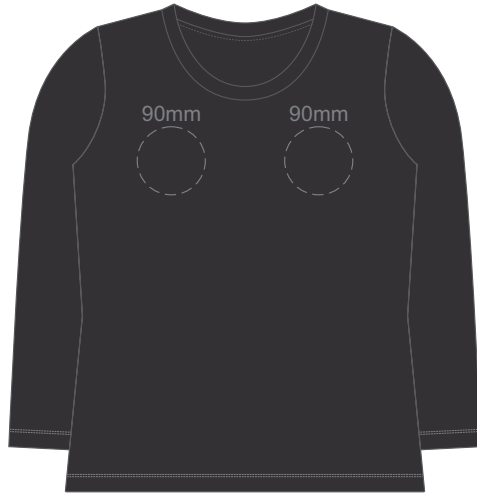

10% of Actual Size
Colourflex Transfer
Faux Embroidery
DigiFlex Transfer

10% of Actual Size
Colourflex Transfer
Faux Embroidery
DigiFlex Transfer

SIDE 1 XS SIDE 2 XS

SIDE 1 SMALL SIDE 2 SMALL

SIDE 1 MEDIUM SIDE 2 MEDIUM

10% of Actual Size
Colourflex Transfer
Faux Embroidery
DigiFlex Transfer

SIDE 1 LARGE SIDE 2 LARGE

SIDE 1 XL SIDE 2 XL

SIDE 1 2XL SIDE 2 2XL

SIDE 1 3XL SIDE 2 3XL

10% of Actual Size
Embroidery

FRONT XS

Jet Black

10% of Actual Size
Embroidery

FRONT SMALL

Jet Black

10% of Actual Size
Embroidery

FRONT MEDIUM

Jet Black

10% of Actual Size
Embroidery

FRONT LARGE