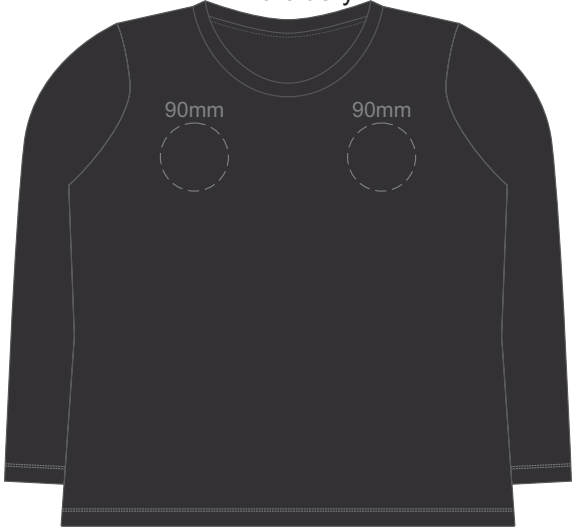

FRONT XS

Print area can be rotated to best suit.
Branding area can be moved anywhere within the red line.

BACK XS

Print area can be rotated to best suit.
Branding area can be moved anywhere within the red line.

10% of Actual Size
Colourflex Transfer
Faux Embroidery
DigiFlex Transfer

SIDE 1 LARGE SIDE 2 LARGE

SIDE 1 XL SIDE 2 XL

SIDE 1 2XL SIDE 2 2XL

SIDE 1 3XL SIDE 2 3XL

10% of Actual Size
Embroidery

FRONT XS

Jet Black

10% of Actual Size
Embroidery

FRONT SMALL

Jet Black

10% of Actual Size
Embroidery

FRONT MEDIUM

Jet Black

10% of Actual Size
Embroidery

FRONT LARGE

10% of Actual Size
Embroidery

FRONT XL

10% of Actual Size
Embroidery

FRONT 2XL

10% of Actual Size
Embroidery

FRONT 3XL