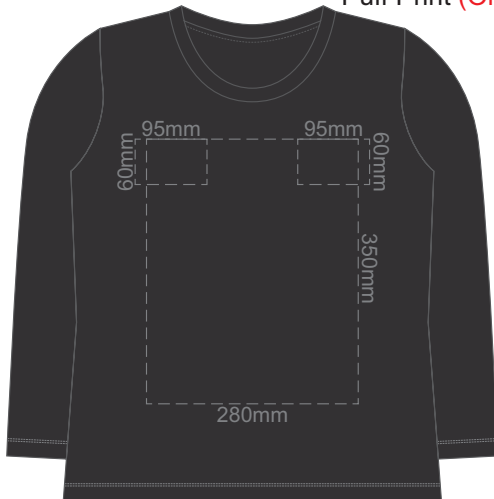

10% of Actual Size
Screen Print
Puff Print (One Colour Only)

FRONT XS

BACK XS

10% of Actual Size
Screen Print
Puff Print (One Colour Only)

FRONT SMALL

BACK SMALL

10% of Actual Size
Screen Print
Puff Print (One Colour Only)

FRONT MEDIUM

BACK MEDIUM

10% of Actual Size
Screen Print
Puff Print (One Colour Only)

FRONT LARGE

BACK LARGE

10% of Actual Size
Screen Print
Puff Print (One Colour Only)

FRONT XL

BACK XL

Jet Black

10% of Actual Size
Screen Print
Puff Print (One Colour Only)

FRONT 2XL

BACK 2XL

10% of Actual Size
Screen Print
Puff Print (One Colour Only)

FRONT 3XL

BACK 3XL

10% of Actual Size
Colourflex Transfer
Faux Embroidery
DigiFlex Transfer

10% of Actual Size
Colourflex Transfer
Faux Embroidery
DigiFlex Transfer

FRONT SMALL

Print area can be rotated to best suit.
Branding area can be moved anywhere within the red line.

BACK SMALL

Print area can be rotated to best suit.
Branding area can be moved anywhere within the red line.