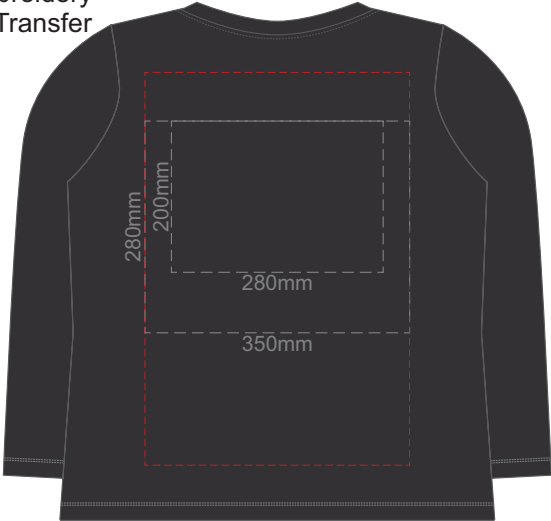

10% of Actual Size
Colourflex Transfer
Faux Embroidery
DigiFlex Transfer

FRONT SMALL

Print area can be rotated to best suit.
Branding area can be moved anywhere within the red line.

BACK SMALL

Print area can be rotated to best suit.
Branding area can be moved anywhere within the red line.

10% of Actual Size
Colourflex Transfer
Faux Embroidery
DigiFlex Transfer

FRONT MEDIUM

Print area can be rotated to best suit.
Branding area can be moved anywhere within the red line.

BACK MEDIUM

Print area can be rotated to best suit.
Branding area can be moved anywhere within the red line.

10% of Actual Size
Colourflex Transfer
Faux Embroidery
DigiFlex Transfer

FRONT LARGE

Print area can be rotated to best suit.
Branding area can be moved anywhere within the red line.

BACK LARGE

Print area can be rotated to best suit.
Branding area can be moved anywhere within the red line.

10% of Actual Size
Colourflex Transfer
Faux Embroidery
DigiFlex Transfer

FRONT XL

Print area can be rotated to best suit.
Branding area can be moved anywhere within the red line.

BACK XL

Print area can be rotated to best suit.
Branding area can be moved anywhere within the red line.