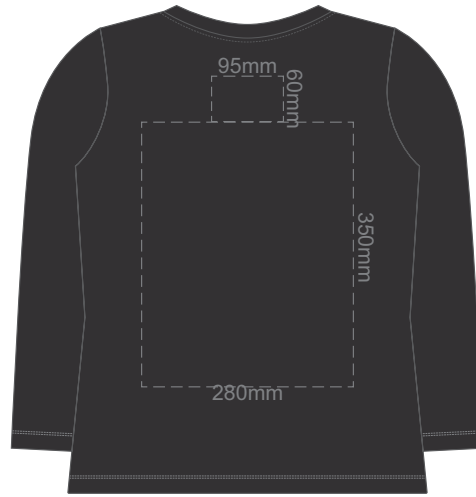

10% of Actual Size
Screen Print
Puff Print (One Colour Only)

FRONT XS

BACK XS

10% of Actual Size
Screen Print
Puff Print (One Colour Only)

FRONT SMALL

BACK SMALL

10% of Actual Size
Screen Print
Puff Print (One Colour Only)

FRONT MEDIUM

BACK MEDIUM

10% of Actual Size
Screen Print
Puff Print (One Colour Only)

FRONT LARGE

BACK LARGE

10% of Actual Size
Screen Print
Puff Print (One Colour Only)

FRONT XL

BACK XL

Jet Black

10% of Actual Size
Screen Print
Puff Print (One Colour Only)

FRONT 2XL

BACK 2XL

10% of Actual Size
Screen Print
Puff Print (One Colour Only)

FRONT 3XL

BACK 3XL

10% of Actual Size
Colourflex Transfer
Faux Embroidery
DigiFlex Transfer

10% of Actual Size
Colourflex Transfer
Faux Embroidery
DigiFlex Transfer

FRONT SMALL

Print area can be rotated to best suit.
Branding area can be moved anywhere within the red line.

BACK SMALL

Print area can be rotated to best suit.
Branding area can be moved anywhere within the red line.