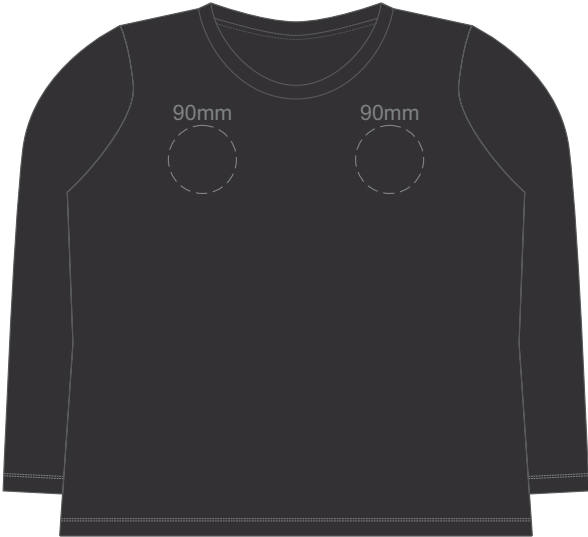

FRONT XS

Print area can be rotated to best suit.
Branding area can be moved anywhere within the red line.

BACK XS

Print area can be rotated to best suit.
Branding area can be moved anywhere within the red line.

10% of Actual Size
Colourflex Transfer
Faux Embroidery
DigiFlex Transfer

SIDE 1 LARGE SIDE 2 LARGE

SIDE 1 XL SIDE 2 XL

SIDE 1 2XL SIDE 2 2XL

SIDE 1 3XL SIDE 2 3XL

10% of Actual Size
Embroidery

FRONT XS

Jet Black

10% of Actual Size
Embroidery

FRONT SMALL

Jet Black

10% of Actual Size
Embroidery

FRONT MEDIUM

Jet Black

10% of Actual Size
Embroidery

FRONT LARGE

10% of Actual Size
Embroidery

FRONT XL

10% of Actual Size
Embroidery

FRONT 2XL

10% of Actual Size
Embroidery

FRONT 3XL