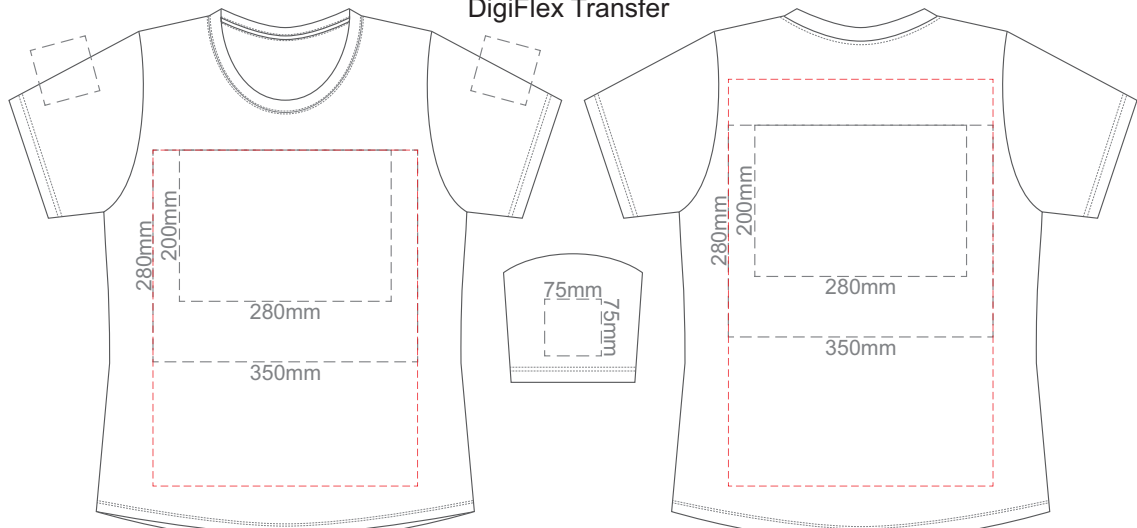

10% of Actual Size
 Colourflex Transfer
 Faux Embroidery
 DigiFlex Transfer

FRONT XS

Print area can be rotated to best suit.
 Branding area can be moved anywhere within the red line.

BACK XS

Print area can be rotated to best suit.
 Branding area can be moved anywhere within the red line.

10% of Actual Size
 Colourflex Transfer
 Faux Embroidery
 DigiFlex Transfer

FRONT SMALL

Print area can be rotated to best suit.
 Branding area can be moved anywhere within the red line.

BACK SMALL

Print area can be rotated to best suit.
 Branding area can be moved anywhere within the red line.

10% of Actual Size
 Colourflex Transfer
 Faux Embroidery
 DigiFlex Transfer

FRONT MEDIUM

Print area can be rotated to best suit.
 Branding area can be moved anywhere within the red line.

BACK MEDIUM

Print area can be rotated to best suit.
 Branding area can be moved anywhere within the red line.

Eggshell
Grey
Ecu
Petrol Blue
Navy
Carbon
Jet Black

10% of Actual Size
 Colourflex Transfer
 Faux Embroidery
 DigiFlex Transfer

FRONT LARGE

Print area can be rotated to best suit.
 Branding area can be moved anywhere within the red line.