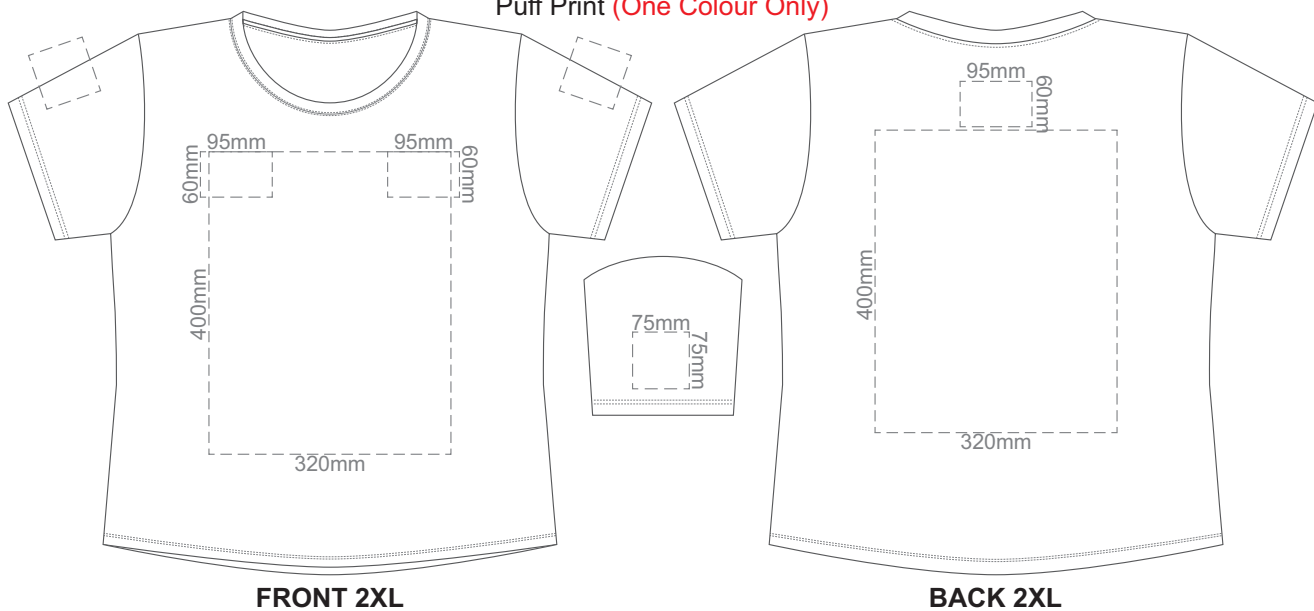

Eggshell
Grey
Ecu
Petrol Blue
Navy
Jet Black

10% of Actual Size
Screen Print
Puff Print (One Colour Only)