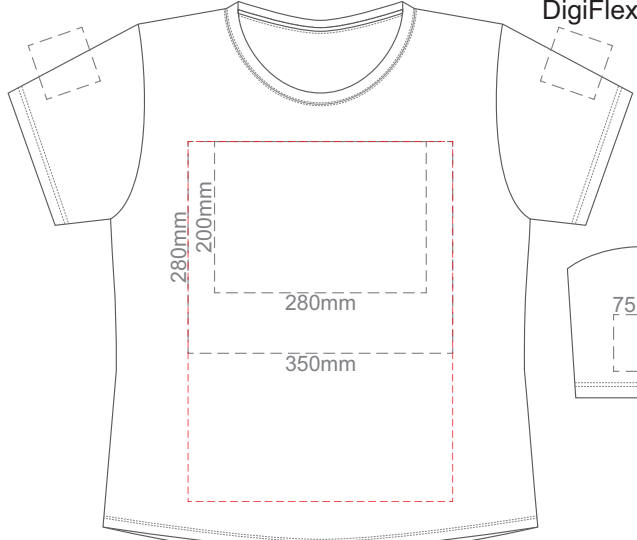

10% of Actual Size
 Colourflex Transfer
 Faux Embroidery
 DigiFlex Transfer

FRONT SMALL

Print area can be rotated to best suit.
 Branding area can be moved anywhere within the red line.

BACK SMALL

Print area can be rotated to best suit.
 Branding area can be moved anywhere within the red line.

10% of Actual Size
 Colourflex Transfer
 Faux Embroidery
 DigiFlex Transfer

FRONT MEDIUM

Print area can be rotated to best suit.
 Branding area can be moved anywhere within the red line.

BACK MEDIUM

Print area can be rotated to best suit.
 Branding area can be moved anywhere within the red line.

Eggshell
Grey
Ecu
Petrol Blue
Navy
Carbon
Jet Black

10% of Actual Size
 Colourflex Transfer
 Faux Embroidery
 DigiFlex Transfer

FRONT LARGE

Print area can be rotated to best suit.
 Branding area can be moved anywhere within the red line.

BACK LARGE

Print area can be rotated to best suit.
 Branding area can be moved anywhere within the red line.

10% of Actual Size
 Colourflex Transfer
 Faux Embroidery
 DigiFlex Transfer

FRONT XL

Print area can be rotated to best suit.
 Branding area can be moved anywhere within the red line.