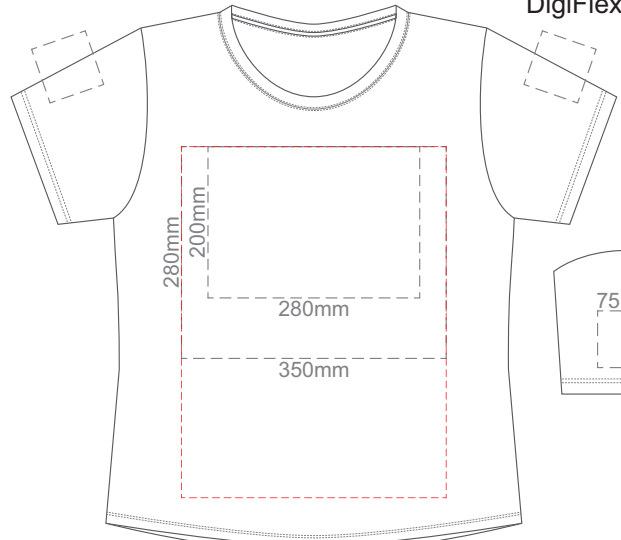

10% of Actual Size
 Colourflex Transfer
 Faux Embroidery
 DigiFlex Transfer

FRONT XS

Print area can be rotated to best suit.
 Branding area can be moved anywhere within the red line.

BACK XS

Print area can be rotated to best suit.
 Branding area can be moved anywhere within the red line.

10% of Actual Size
 Colourflex Transfer
 Faux Embroidery
 DigiFlex Transfer

FRONT SMALL

Print area can be rotated to best suit.
 Branding area can be moved anywhere within the red line.

BACK SMALL

Print area can be rotated to best suit.
 Branding area can be moved anywhere within the red line.

10% of Actual Size
 Colourflex Transfer
 Faux Embroidery
 DigiFlex Transfer

FRONT MEDIUM

Print area can be rotated to best suit.
 Branding area can be moved anywhere within the red line.

BACK MEDIUM

Print area can be rotated to best suit.
 Branding area can be moved anywhere within the red line.

Eggshell
Grey
Ecu
Petrol Blue
Navy
Carbon
Jet Black

10% of Actual Size
 Colourflex Transfer
 Faux Embroidery
 DigiFlex Transfer

FRONT LARGE

Print area can be rotated to best suit.
 Branding area can be moved anywhere within the red line.