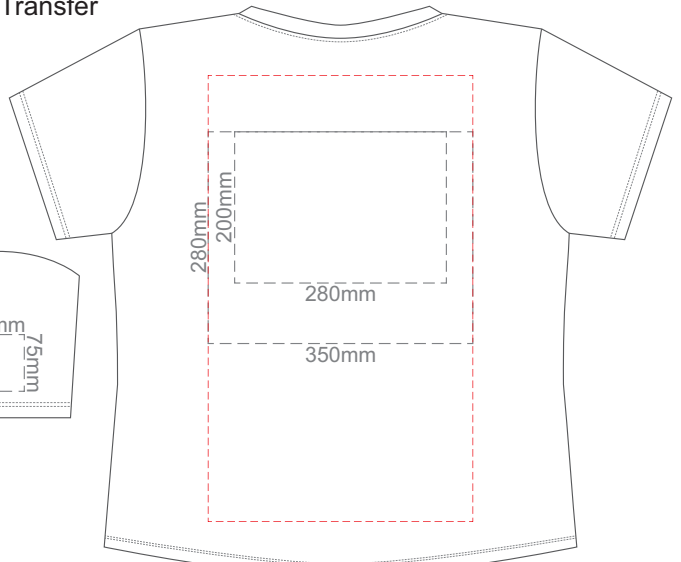

BACK LARGE

Print area can be rotated to best suit.
 Branding area can be moved anywhere within the red line.

10% of Actual Size
 Colourflex Transfer
 Faux Embroidery
 DigiFlex Transfer

FRONT XL

Print area can be rotated to best suit.
 Branding area can be moved anywhere within the red line.

BACK XL

Print area can be rotated to best suit.
 Branding area can be moved anywhere within the red line.

Eggshell
Grey
Ecu
Petrol Blue
Navy
Jet Black

10% of Actual Size
 Colourflex Transfer
 Faux Embroidery
 DigiFlex Transfer

FRONT 2XL

Print area can be rotated to best suit.
 Branding area can be moved anywhere within the red line.

BACK 2XL

Print area can be rotated to best suit.
 Branding area can be moved anywhere within the red line.

10% of Actual Size
 Colourflex Transfer
 Faux Embroidery
 DigiFlex Transfer

FRONT 3XL

Print area can be rotated to best suit.
 Branding area can be moved anywhere within the red line.

BACK 3XL

Print area can be rotated to best suit.
 Branding area can be moved anywhere within the red line.