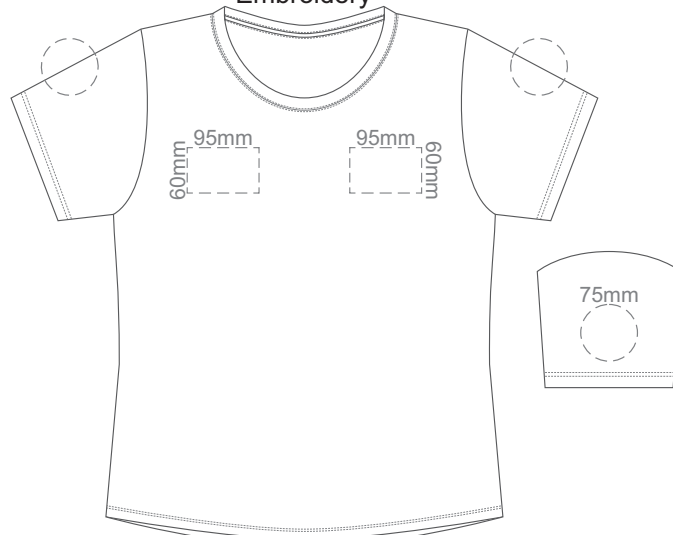

10% of Actual Size
 Colourflex Transfer
 Faux Embroidery
 DigiFlex Transfer

FRONT XS

Print area can be rotated to best suit.
 Branding area can be moved anywhere within the red line.

BACK XS

Print area can be rotated to best suit.
 Branding area can be moved anywhere within the red line.

10% of Actual Size
 Colourflex Transfer
 Faux Embroidery
 DigiFlex Transfer

FRONT 3XL

Print area can be rotated to best suit.
 Branding area can be moved anywhere within the red line.

BACK 3XL

Print area can be rotated to best suit.
 Branding area can be moved anywhere within the red line.

Eggshell
Grey
Ecru
Petrol Blue
Navy
Carbon
Jet Black

10% of Actual Size
Embroidery

FRONT XS

10% of Actual Size
Embroidery

FRONT SMALL

10% of Actual Size
Embroidery

FRONT MEDIUM

Eggshell
Grey
Ecu
Petrol Blue
Navy
Carbon
Jet Black

10% of Actual Size
Embroidery

FRONT LARGE

10% of Actual Size
Embroidery

FRONT XL

Eggshell
Grey
Ecu
Petrol Blue
Navy
Jet Black

10% of Actual Size
Embroidery

FRONT 2XL

10% of Actual Size
Embroidery