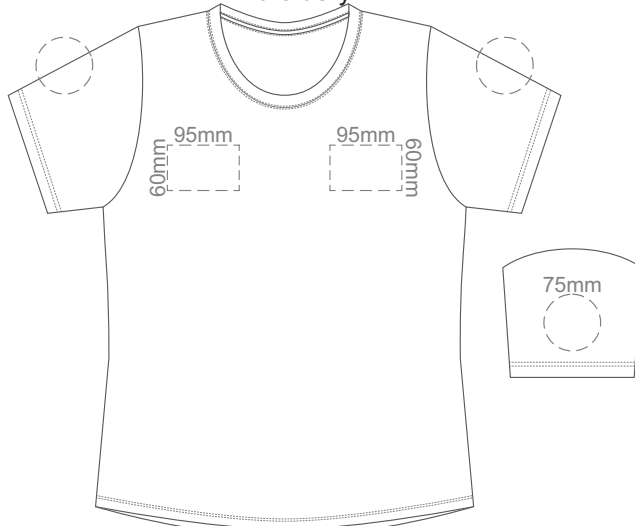

BACK XL

Print area can be rotated to best suit.
 Branding area can be moved anywhere within the red line.

Eggshell
Grey
Ecu
Petrol Blue
Navy
Jet Black

10% of Actual Size
 Colourflex Transfer
 Faux Embroidery
 DigiFlex Transfer

FRONT 2XL

Print area can be rotated to best suit.
 Branding area can be moved anywhere within the red line.

BACK 2XL

Print area can be rotated to best suit.
 Branding area can be moved anywhere within the red line.

10% of Actual Size
 Colourflex Transfer
 Faux Embroidery
 DigiFlex Transfer

FRONT 3XL

Print area can be rotated to best suit.
 Branding area can be moved anywhere within the red line.

BACK 3XL

Print area can be rotated to best suit.
 Branding area can be moved anywhere within the red line.

Eggshell
Grey
Ecru
Petrol Blue
Navy
Carbon
Jet Black

10% of Actual Size
Embroidery

FRONT XS

10% of Actual Size
Embroidery

FRONT SMALL

10% of Actual Size
Embroidery

FRONT MEDIUM

Eggshell
Grey
Ecu
Petrol Blue
Navy
Carbon
Jet Black