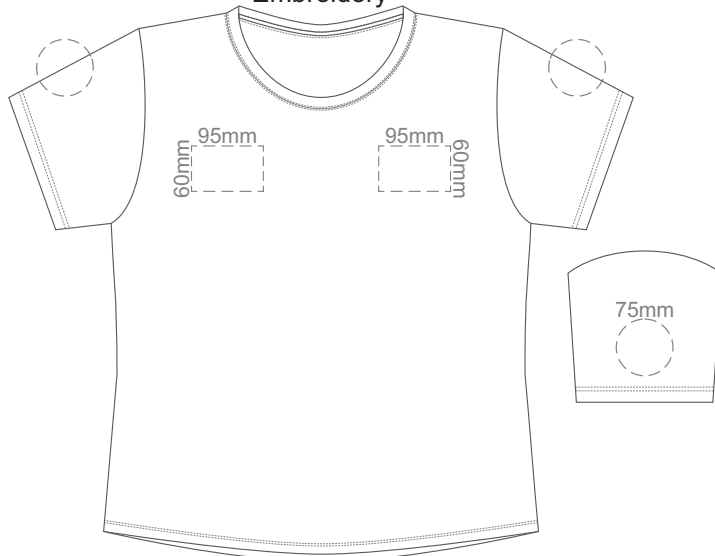

10% of Actual Size
 Colourflex Transfer
 Faux Embroidery
 DigiFlex Transfer

FRONT 3XL

Print area can be rotated to best suit.
 Branding area can be moved anywhere within the red line.

BACK 3XL

Print area can be rotated to best suit.
 Branding area can be moved anywhere within the red line.

Eggshell
Grey
Ecru
Petrol Blue
Navy
Carbon
Jet Black

10% of Actual Size
Embroidery

FRONT XS

10% of Actual Size
Embroidery

FRONT SMALL

10% of Actual Size
Embroidery

FRONT MEDIUM

Eggshell
Grey
Ecu
Petrol Blue
Navy
Carbon
Jet Black

10% of Actual Size
Embroidery

FRONT LARGE

10% of Actual Size
Embroidery

FRONT XL

Eggshell
Grey
Ecu
Petrol Blue
Navy
Jet Black

10% of Actual Size
Embroidery

FRONT 2XL

10% of Actual Size
Embroidery