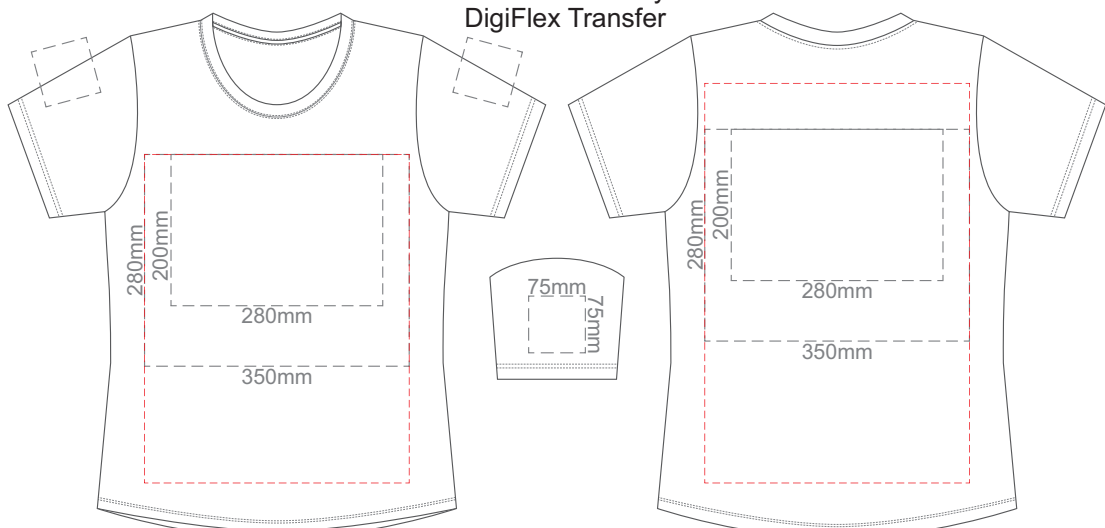

10% of Actual Size
 Colourflex Transfer
 Faux Embroidery
 DigiFlex Transfer

FRONT XS

Print area can be rotated to best suit.
 Branding area can be moved anywhere within the red line.

BACK XS

Print area can be rotated to best suit.
 Branding area can be moved anywhere within the red line.

10% of Actual Size
 Colourflex Transfer
 Faux Embroidery
 DigiFlex Transfer

FRONT SMALL

Print area can be rotated to best suit.
 Branding area can be moved anywhere within the red line.

BACK SMALL

Print area can be rotated to best suit.
 Branding area can be moved anywhere within the red line.

10% of Actual Size
 Colourflex Transfer
 Faux Embroidery
 DigiFlex Transfer

FRONT MEDIUM

Print area can be rotated to best suit.
 Branding area can be moved anywhere within the red line.

BACK MEDIUM

Print area can be rotated to best suit.
 Branding area can be moved anywhere within the red line.

Eggshell
Grey
Ecu
Petrol Blue
Navy
Carbon
Jet Black

10% of Actual Size
 Colourflex Transfer
 Faux Embroidery
 DigiFlex Transfer

FRONT LARGE

Print area can be rotated to best suit.
 Branding area can be moved anywhere within the red line.