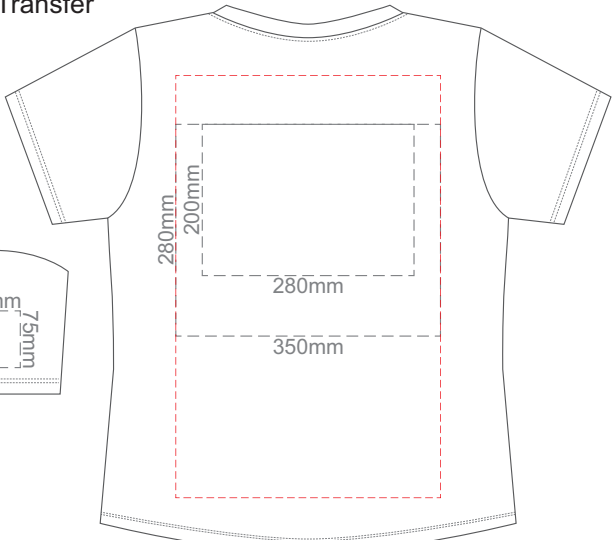

10% of Actual Size
 Colourflex Transfer
 Faux Embroidery
 DigiFlex Transfer

FRONT XS

Print area can be rotated to best suit.
 Branding area can be moved anywhere within the red line.

BACK XS

Print area can be rotated to best suit.
 Branding area can be moved anywhere within the red line.

10% of Actual Size
 Colourflex Transfer
 Faux Embroidery
 DigiFlex Transfer

FRONT SMALL

Print area can be rotated to best suit.
 Branding area can be moved anywhere within the red line.

BACK SMALL

Print area can be rotated to best suit.
 Branding area can be moved anywhere within the red line.

10% of Actual Size
 Colourflex Transfer
 Faux Embroidery
 DigiFlex Transfer

FRONT MEDIUM

Print area can be rotated to best suit.
 Branding area can be moved anywhere within the red line.

BACK MEDIUM

Print area can be rotated to best suit.
 Branding area can be moved anywhere within the red line.

Eggshell
Grey
Ecu
Petrol Blue
Navy
Carbon
Jet Black

10% of Actual Size
 Colourflex Transfer
 Faux Embroidery
 DigiFlex Transfer

FRONT LARGE

Print area can be rotated to best suit.
 Branding area can be moved anywhere within the red line.