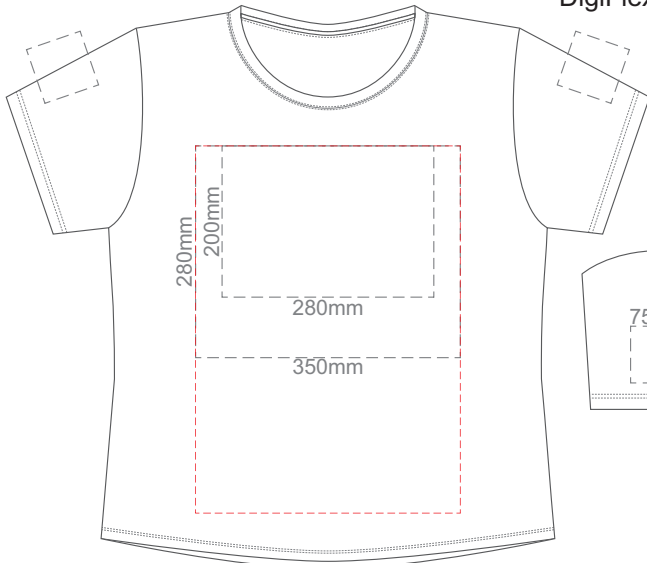

10% of Actual Size
 Colourflex Transfer
 Faux Embroidery
 DigiFlex Transfer

FRONT SMALL

Print area can be rotated to best suit.
 Branding area can be moved anywhere within the red line.

BACK SMALL

Print area can be rotated to best suit.
 Branding area can be moved anywhere within the red line.

Eggshell
Grey
Ecu
Petrol Blue
Navy
Carbon
Jet Black

10% of Actual Size
 Colourflex Transfer
 Faux Embroidery
 DigiFlex Transfer

FRONT LARGE

Print area can be rotated to best suit.
 Branding area can be moved anywhere within the red line.

BACK LARGE

Print area can be rotated to best suit.
 Branding area can be moved anywhere within the red line.

10% of Actual Size
 Colourflex Transfer
 Faux Embroidery
 DigiFlex Transfer

FRONT XL

Print area can be rotated to best suit.
 Branding area can be moved anywhere within the red line.

BACK XL

Print area can be rotated to best suit.
 Branding area can be moved anywhere within the red line.

Eggshell
Grey
Ecu
Petrol Blue
Navy
Jet Black

10% of Actual Size
 Colourflex Transfer
 Faux Embroidery
 DigiFlex Transfer