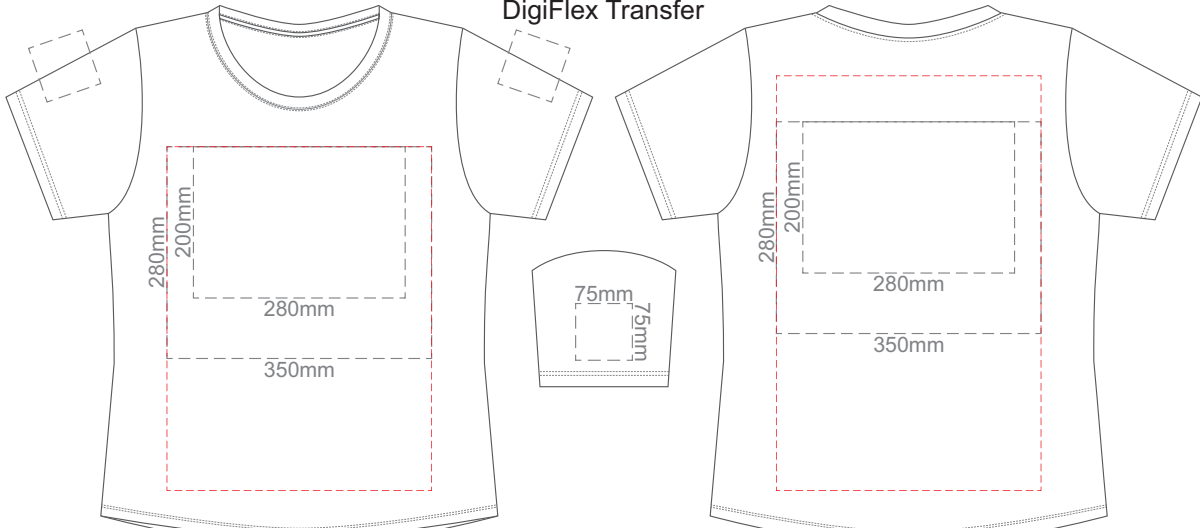

10% of Actual Size
 Colourflex Transfer
 Faux Embroidery
 DigiFlex Transfer

FRONT XS

Print area can be rotated to best suit.
 Branding area can be moved anywhere within the red line.

BACK XS

Print area can be rotated to best suit.
 Branding area can be moved anywhere within the red line.

10% of Actual Size
 Colourflex Transfer
 Faux Embroidery
 DigiFlex Transfer

FRONT SMALL

Print area can be rotated to best suit.
 Branding area can be moved anywhere within the red line.

BACK SMALL

Print area can be rotated to best suit.
 Branding area can be moved anywhere within the red line.

10% of Actual Size
 Colourflex Transfer
 Faux Embroidery
 DigiFlex Transfer

FRONT MEDIUM

Print area can be rotated to best suit.
 Branding area can be moved anywhere within the red line.

BACK MEDIUM

Print area can be rotated to best suit.
 Branding area can be moved anywhere within the red line.

Eggshell
Grey
Ecu
Petrol Blue
Navy
Carbon
Jet Black

10% of Actual Size
 Colourflex Transfer
 Faux Embroidery
 DigiFlex Transfer

FRONT LARGE

Print area can be rotated to best suit.
 Branding area can be moved anywhere within the red line.