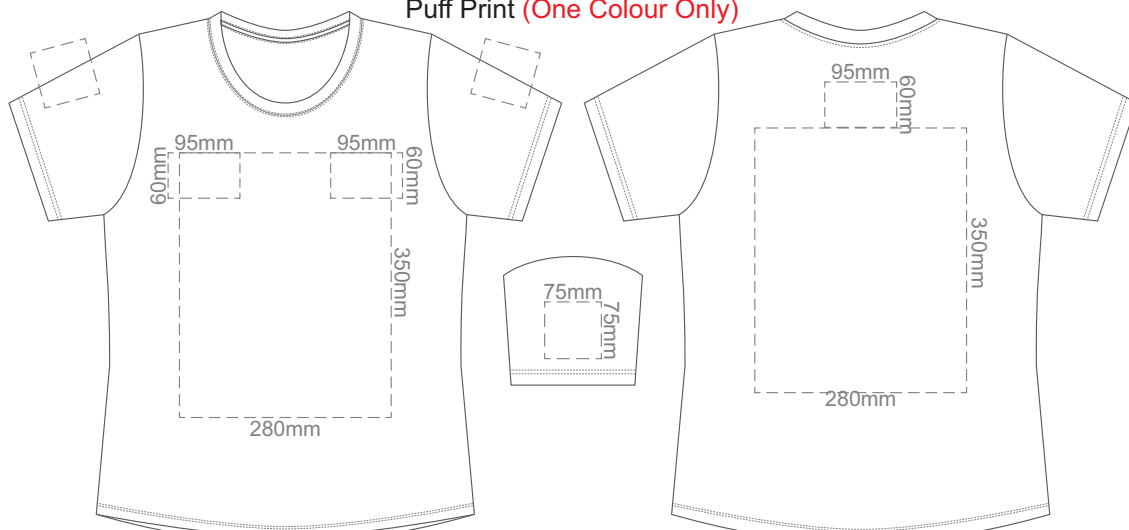

10% of Actual Size
Screen Print
Puff Print (One Colour Only)

FRONT XS

BACK XS

Eggshell
Grey
Ecu
Petrol Blue
Navy
Carbon
Jet Black

10% of Actual Size
Screen Print
Puff Print (One Colour Only)

FRONT SMALL

BACK SMALL

10% of Actual Size
 Colourflex Transfer
 Faux Embroidery
 DigiFlex Transfer

FRONT XS

Print area can be rotated to best suit.
 Branding area can be moved anywhere within the red line.

BACK XS

Print area can be rotated to best suit.
 Branding area can be moved anywhere within the red line.

Eggshell
Grey
Ecu
Petrol Blue
Navy
Carbon
Jet Black

10% of Actual Size
 Colourflex Transfer
 Faux Embroidery
 DigiFlex Transfer

FRONT LARGE

Print area can be rotated to best suit.
 Branding area can be moved anywhere within the red line.

BACK XL

Print area can be rotated to best suit.
 Branding area can be moved anywhere within the red line.

Eggshell
Grey
Ecu
Petrol Blue
Navy
Jet Black

10% of Actual Size
 Colourflex Transfer
 Faux Embroidery
 DigiFlex Transfer