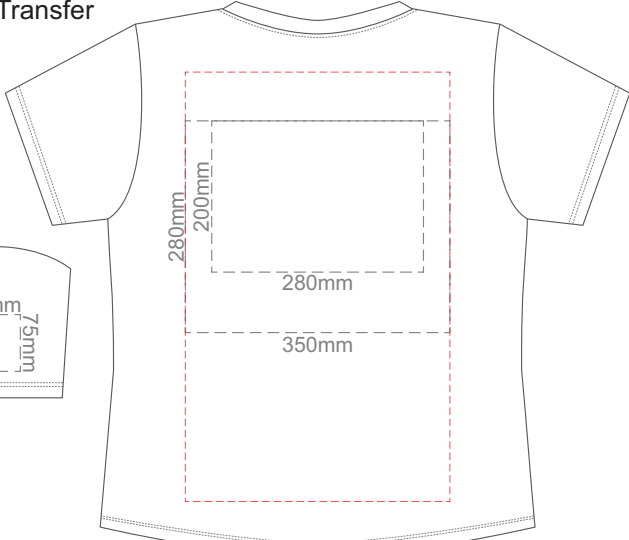

10% of Actual Size
 Colourflex Transfer
 Faux Embroidery
 DigiFlex Transfer

FRONT MEDIUM

Print area can be rotated to best suit.
 Branding area can be moved anywhere within the red line.

BACK MEDIUM

Print area can be rotated to best suit.
 Branding area can be moved anywhere within the red line.

Eggshell
Grey
Ecu
Petrol Blue
Navy
Carbon
Jet Black

10% of Actual Size
 Colourflex Transfer
 Faux Embroidery
 DigiFlex Transfer

FRONT LARGE

Print area can be rotated to best suit.
 Branding area can be moved anywhere within the red line.

BACK LARGE

Print area can be rotated to best suit.
 Branding area can be moved anywhere within the red line.

10% of Actual Size
 Colourflex Transfer
 Faux Embroidery
 DigiFlex Transfer

FRONT XL

Print area can be rotated to best suit.
 Branding area can be moved anywhere within the red line.

BACK XL

Print area can be rotated to best suit.
 Branding area can be moved anywhere within the red line.

Eggshell
Grey
Ecu
Petrol Blue
Navy
Jet Black

10% of Actual Size
 Colourflex Transfer
 Faux Embroidery
 DigiFlex Transfer