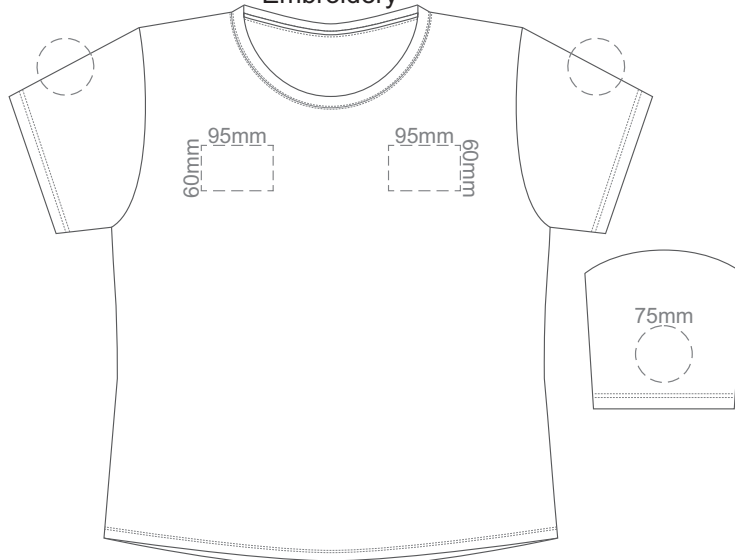

10% of Actual Size
 Colourflex Transfer
 Faux Embroidery
 DigiFlex Transfer

FRONT XS

Print area can be rotated to best suit.
 Branding area can be moved anywhere within the red line.

BACK XS

Print area can be rotated to best suit.
 Branding area can be moved anywhere within the red line.

Eggshell
Grey
Ecru
Petrol Blue
Navy
Carbon
Jet Black

10% of Actual Size
Embroidery

FRONT XS

10% of Actual Size
Embroidery

FRONT SMALL

10% of Actual Size
Embroidery

FRONT MEDIUM

Eggshell
Grey
Ecu
Petrol Blue
Navy
Carbon
Jet Black

10% of Actual Size
Embroidery

FRONT LARGE

10% of Actual Size
Embroidery

FRONT XL

Eggshell
Grey
Ecu
Petrol Blue
Navy
Jet Black

10% of Actual Size
Embroidery

FRONT 2XL

10% of Actual Size
Embroidery