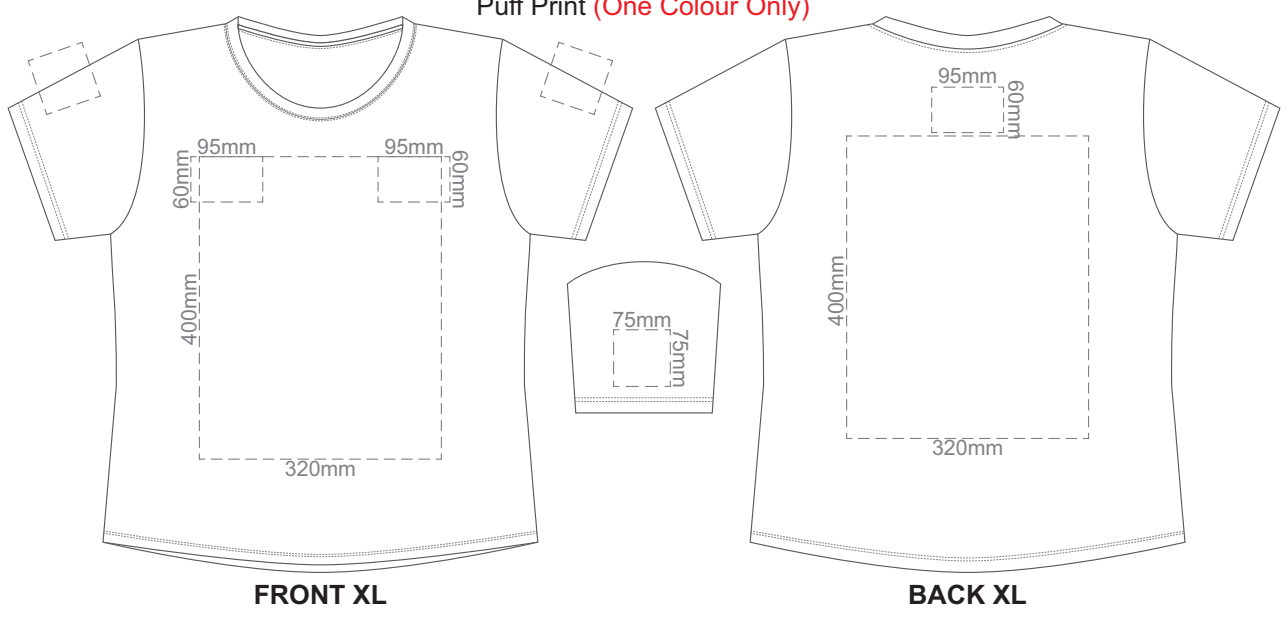

10% of Actual Size
Screen Print
Puff Print (One Colour Only)