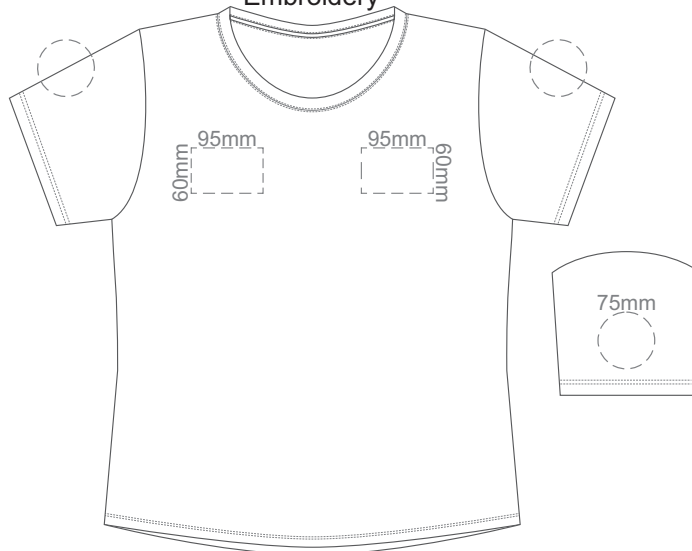

10% of Actual Size
 Colourflex Transfer
 Faux Embroidery
 DigiFlex Transfer

FRONT XS

Print area can be rotated to best suit.
 Branding area can be moved anywhere within the red line.

BACK XS

Print area can be rotated to best suit.
 Branding area can be moved anywhere within the red line.

10% of Actual Size
 Colourflex Transfer
 Faux Embroidery
 DigiFlex Transfer

FRONT 3XL

Print area can be rotated to best suit.
 Branding area can be moved anywhere within the red line.

BACK 3XL

Print area can be rotated to best suit.
 Branding area can be moved anywhere within the red line.

Eggshell
Grey
Ecru
Petrol Blue
Navy
Carbon
Jet Black

10% of Actual Size
Embroidery

FRONT XS

10% of Actual Size
Embroidery

FRONT SMALL

10% of Actual Size
Embroidery

FRONT MEDIUM

Eggshell
Grey
Ecu
Petrol Blue
Navy
Carbon
Jet Black

10% of Actual Size
Embroidery

FRONT LARGE

10% of Actual Size
Embroidery

FRONT XL

Eggshell
Grey
Ecu
Petrol Blue
Navy
Jet Black

10% of Actual Size
Embroidery

FRONT 2XL

10% of Actual Size
Embroidery