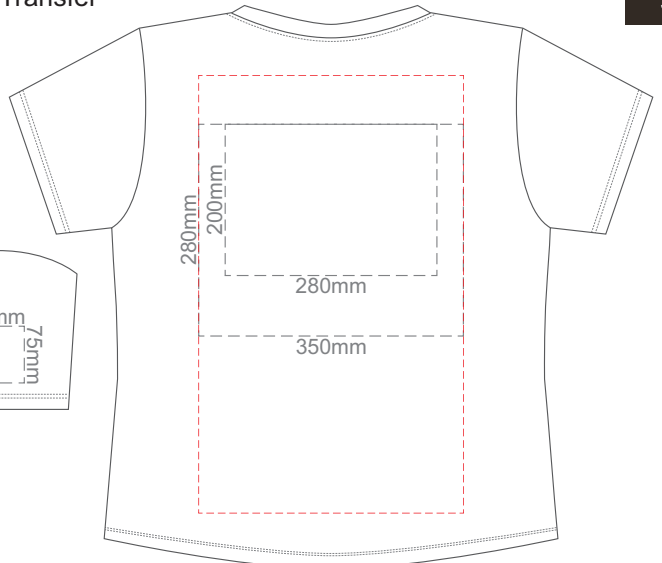

Eggshell
Grey
Ecu
Petrol Blue
Navy
Carbon
Jet Black

10% of Actual Size
 Colourflex Transfer
 Faux Embroidery
 DigiFlex Transfer

FRONT LARGE

Print area can be rotated to best suit.
 Branding area can be moved anywhere within the red line.

BACK LARGE

Print area can be rotated to best suit.
 Branding area can be moved anywhere within the red line.

10% of Actual Size
 Colourflex Transfer
 Faux Embroidery
 DigiFlex Transfer

FRONT XL

Print area can be rotated to best suit.
 Branding area can be moved anywhere within the red line.

BACK XL

Print area can be rotated to best suit.
 Branding area can be moved anywhere within the red line.

Eggshell
Grey
Ecu
Petrol Blue
Navy
Jet Black

10% of Actual Size
 Colourflex Transfer
 Faux Embroidery
 DigiFlex Transfer

FRONT 2XL

Print area can be rotated to best suit.
 Branding area can be moved anywhere within the red line.

BACK 2XL

Print area can be rotated to best suit.
 Branding area can be moved anywhere within the red line.