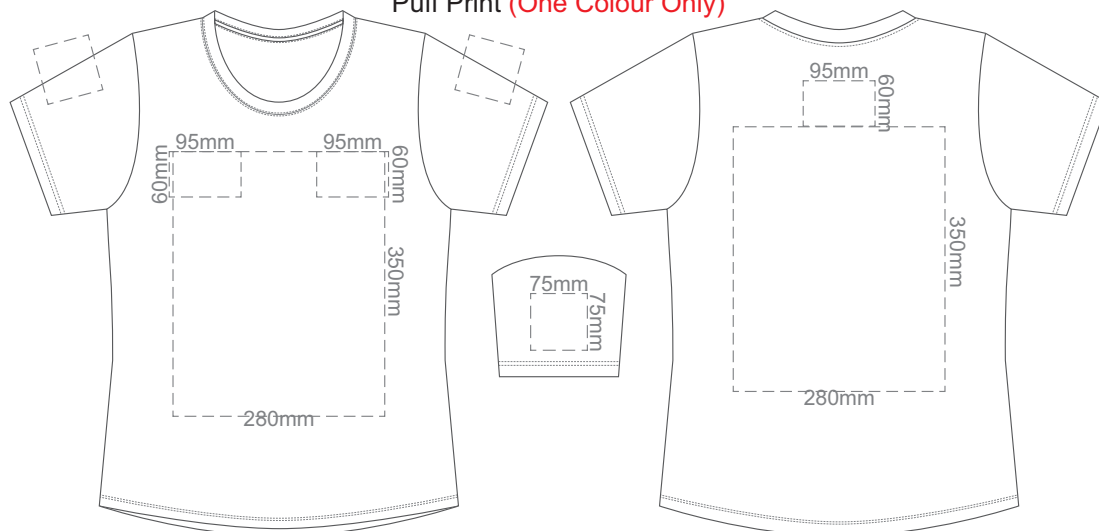

10% of Actual Size
Screen Print
Puff Print (One Colour Only)

FRONT XS

BACK XS

Eggshell
Grey
Ecu
Petrol Blue
Navy
Carbon
Jet Black

10% of Actual Size
Screen Print
Puff Print (One Colour Only)

FRONT SMALL

BACK SMALL

10% of Actual Size
 Colourflex Transfer
 Faux Embroidery
 DigiFlex Transfer

FRONT XS

Print area can be rotated to best suit.
 Branding area can be moved anywhere within the red line.

BACK XS

Print area can be rotated to best suit.
 Branding area can be moved anywhere within the red line.

Eggshell
Grey
Ecu
Petrol Blue
Navy
Carbon
Jet Black

10% of Actual Size
 Colourflex Transfer
 Faux Embroidery
 DigiFlex Transfer

FRONT LARGE

Print area can be rotated to best suit.
 Branding area can be moved anywhere within the red line.

BACK XL

Print area can be rotated to best suit.
 Branding area can be moved anywhere within the red line.

Eggshell
Grey
Ecu
Petrol Blue
Navy
Jet Black

10% of Actual Size
 Colourflex Transfer
 Faux Embroidery
 DigiFlex Transfer