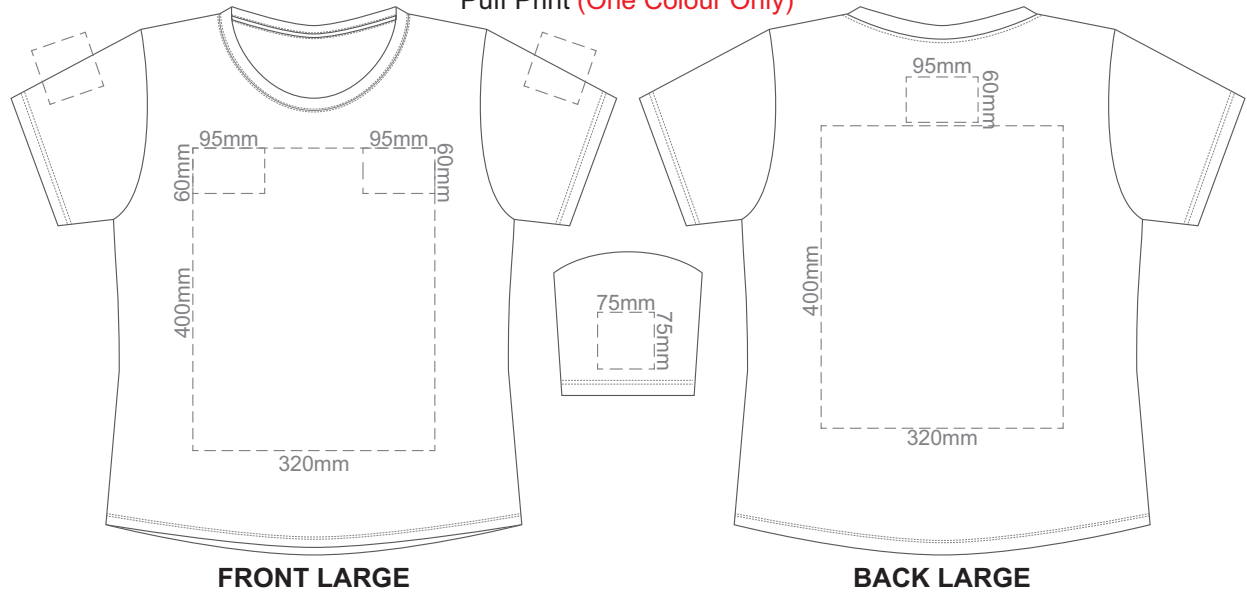

Eggshell
Grey
Ecu
Petrol Blue
Navy
Carbon
Jet Black

10% of Actual Size
Screen Print
Puff Print (One Colour Only)