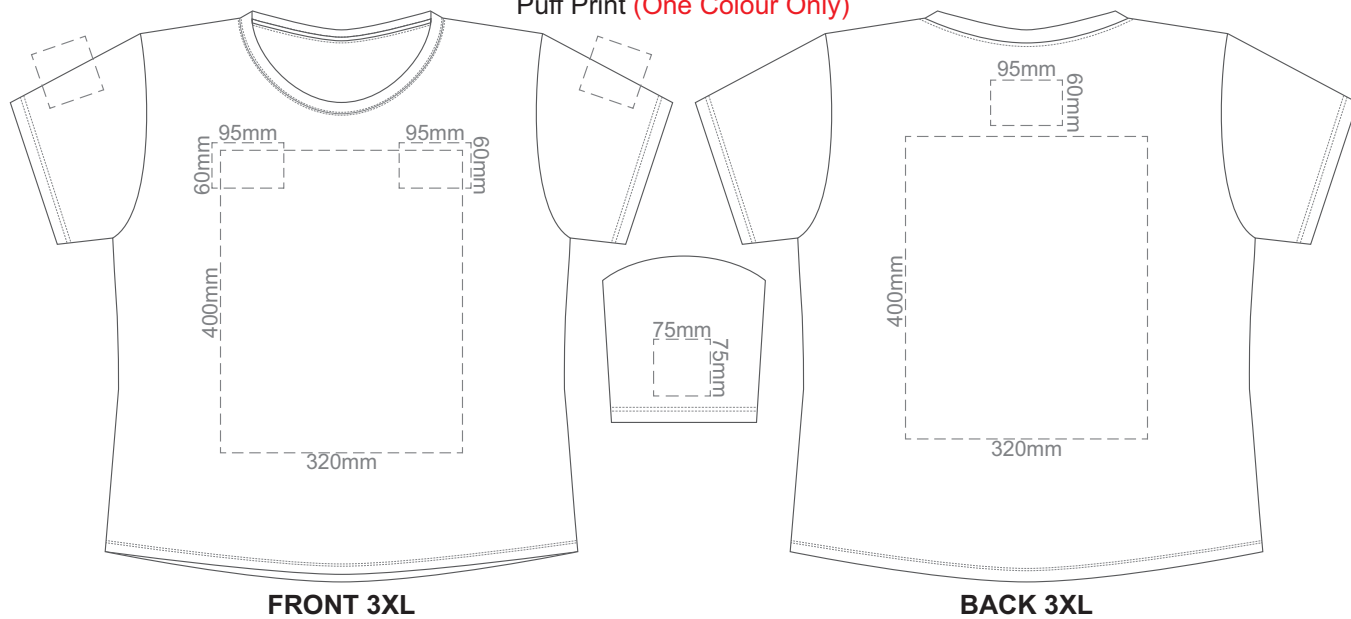

10% of Actual Size
Screen Print
Puff Print (One Colour Only)