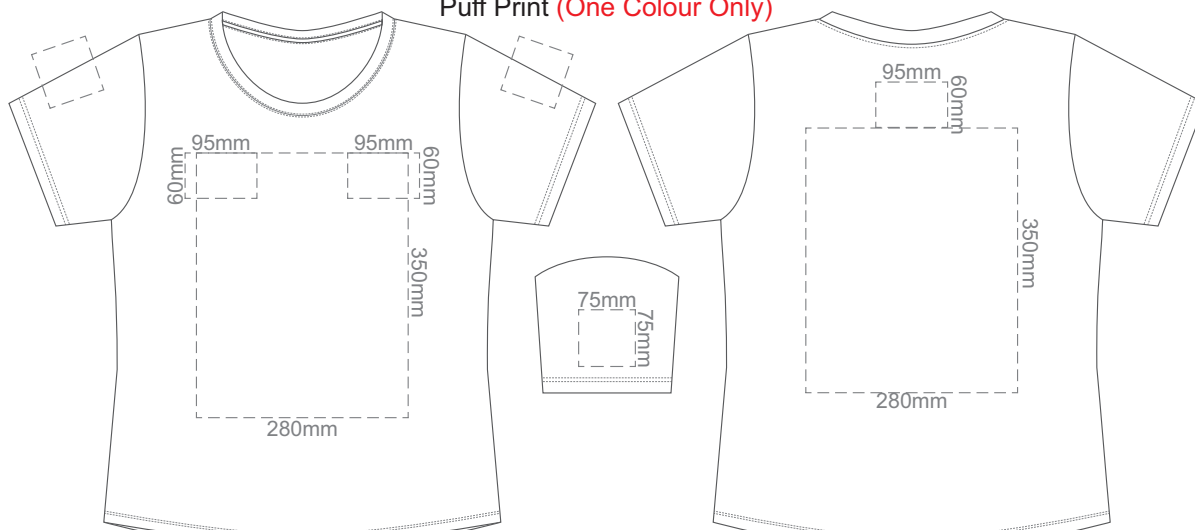

FRONT MEDIUM

BACK MEDIUM