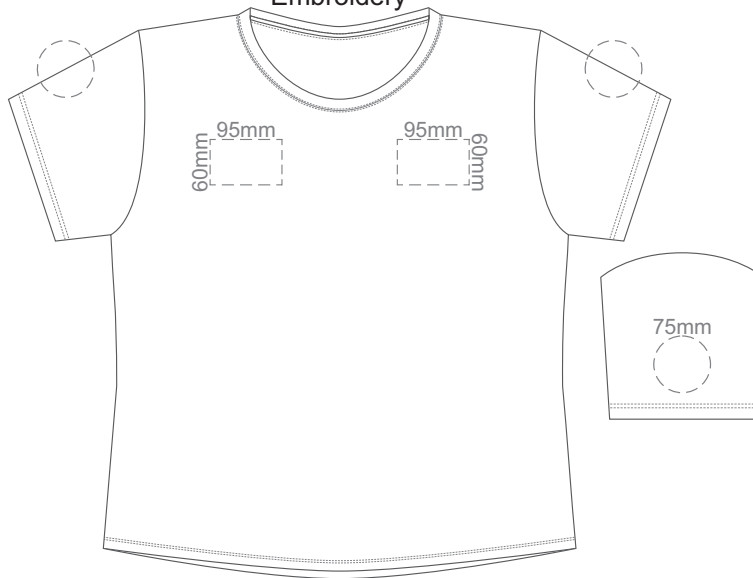

10% of Actual Size
 Colourflex Transfer
 Faux Embroidery
 DigiFlex Transfer

FRONT XS

Print area can be rotated to best suit.
 Branding area can be moved anywhere within the red line.

BACK XS

Print area can be rotated to best suit.
 Branding area can be moved anywhere within the red line.

10% of Actual Size
 Colourflex Transfer
 Faux Embroidery
 DigiFlex Transfer

FRONT 3XL

Print area can be rotated to best suit.
 Branding area can be moved anywhere within the red line.

BACK 3XL

Print area can be rotated to best suit.
 Branding area can be moved anywhere within the red line.

Eggshell
Grey
Ecru
Petrol Blue
Navy
Carbon
Jet Black

10% of Actual Size
Embroidery

FRONT XS

10% of Actual Size
Embroidery

FRONT SMALL

10% of Actual Size
Embroidery

FRONT MEDIUM

Eggshell
Grey
Ecu
Petrol Blue
Navy
Carbon
Jet Black

10% of Actual Size
Embroidery

FRONT LARGE

10% of Actual Size
Embroidery

FRONT XL

Eggshell
Grey
Ecu
Petrol Blue
Navy
Jet Black

10% of Actual Size
Embroidery

FRONT 2XL

10% of Actual Size
Embroidery