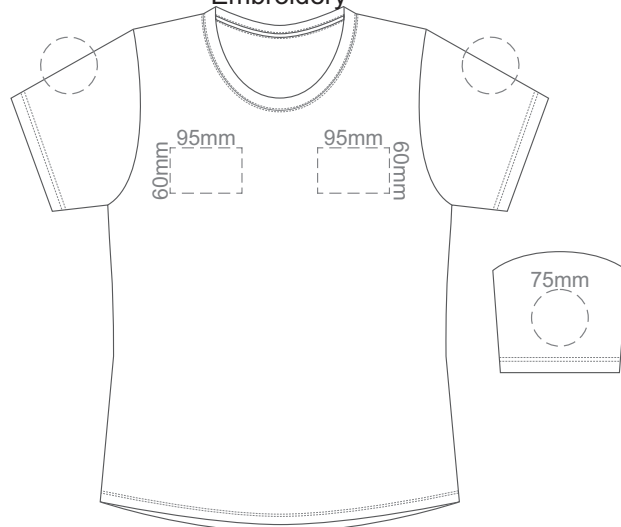

10% of Actual Size
 Colourflex Transfer
 Faux Embroidery
 DigiFlex Transfer

FRONT XS

Print area can be rotated to best suit.
 Branding area can be moved anywhere within the red line.

BACK XS

Print area can be rotated to best suit.
 Branding area can be moved anywhere within the red line.

FRONT 2XL

Print area can be rotated to best suit.
 Branding area can be moved anywhere within the red line.

BACK 2XL

Print area can be rotated to best suit.
 Branding area can be moved anywhere within the red line.

10% of Actual Size
 Colourflex Transfer
 Faux Embroidery
 DigiFlex Transfer

FRONT 3XL

Print area can be rotated to best suit.
 Branding area can be moved anywhere within the red line.

BACK 3XL

Print area can be rotated to best suit.
 Branding area can be moved anywhere within the red line.

Eggshell
Grey
Ecru
Petrol Blue
Navy
Carbon
Jet Black

10% of Actual Size
Embroidery

FRONT XS

10% of Actual Size
Embroidery

FRONT SMALL

10% of Actual Size
Embroidery

FRONT MEDIUM

Eggshell
Grey
Ecu
Petrol Blue
Navy
Carbon
Jet Black