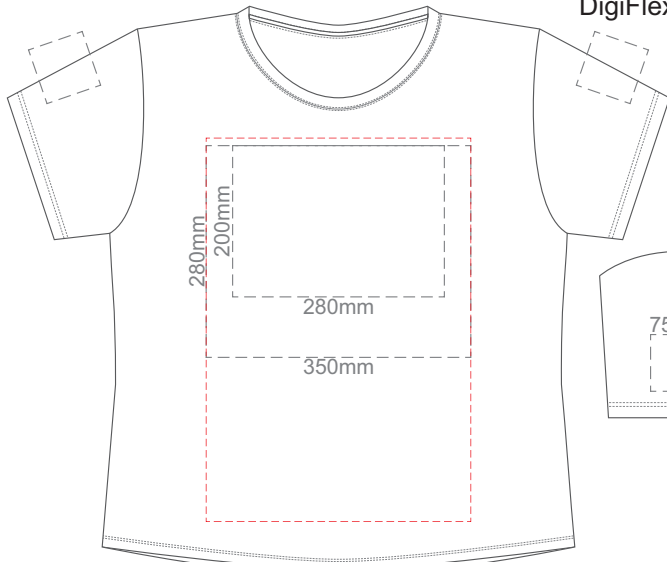

BACK LARGE

Print area can be rotated to best suit.
 Branding area can be moved anywhere within the red line.

10% of Actual Size
 Colourflex Transfer
 Faux Embroidery
 DigiFlex Transfer

FRONT XL

Print area can be rotated to best suit.
 Branding area can be moved anywhere within the red line.

BACK XL

Print area can be rotated to best suit.
 Branding area can be moved anywhere within the red line.

Eggshell
Grey
Ecu
Petrol Blue
Navy
Jet Black

10% of Actual Size
 Colourflex Transfer
 Faux Embroidery
 DigiFlex Transfer

FRONT 2XL

Print area can be rotated to best suit.
 Branding area can be moved anywhere within the red line.

BACK 2XL

Print area can be rotated to best suit.
 Branding area can be moved anywhere within the red line.

10% of Actual Size
 Colourflex Transfer
 Faux Embroidery
 DigiFlex Transfer

FRONT 3XL

Print area can be rotated to best suit.
 Branding area can be moved anywhere within the red line.

BACK 3XL

Print area can be rotated to best suit.
 Branding area can be moved anywhere within the red line.