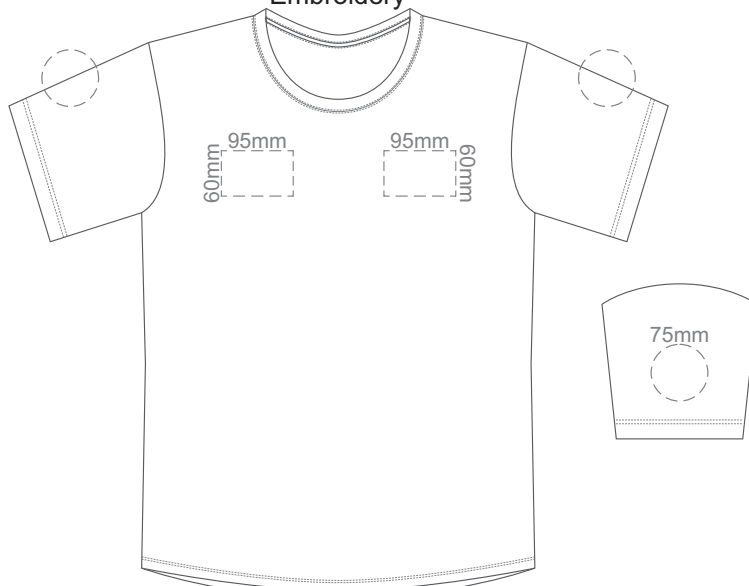

BACK XS

Print area can be rotated to best suit.
Branding area can be moved **anywhere within the red line.**

10% of Actual Size
Colourflex Transfer
Faux Embroidery
DigiFlex Transfer

FRONT SMALL

Print area can be rotated to best suit.
Branding area can be moved **anywhere within the red line.**

FRONT 4XL

Print area can be rotated to best suit.
Branding area can be moved anywhere within the red line.

BACK 4XL

Print area can be rotated to best suit.
Branding area can be moved anywhere within the red line.

10% of Actual Size
Embroidery

FRONT XS

10% of Actual Size
Embroidery

FRONT SMALL

10% of Actual Size
Embroidery

FRONT MEDIUM

10% of Actual Size
Embroidery

FRONT LARGE

10% of Actual Size
Embroidery

FRONT XL

10% of Actual Size
Embroidery

FRONT 2XL

Eggshell
Grey
Ecu
Petrol
Navy
Carbon
Jet Black

10% of Actual Size
Embroidery

FRONT 3XL

10% of Actual Size
Embroidery