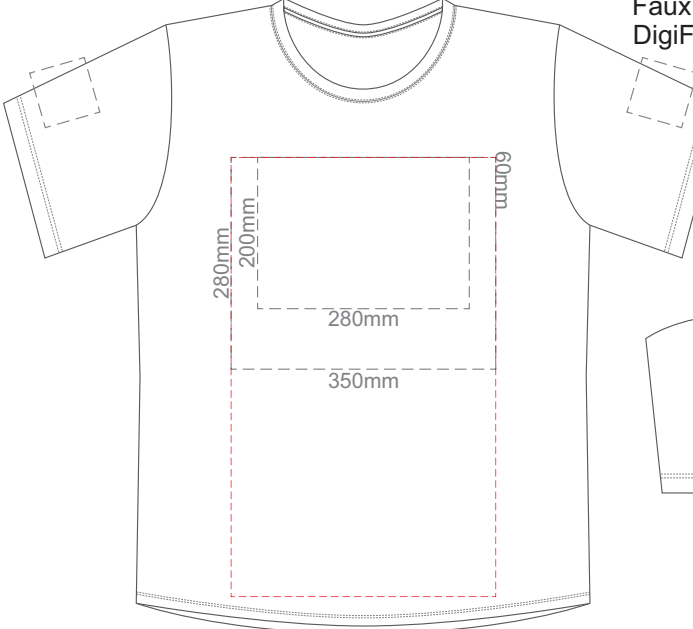

BACK LARGE

10% of Actual Size
Colourflex Transfer
Faux Embroidery
DigiFlex Transfer

FRONT XL

Print area can be rotated to best suit.
Branding area can be moved anywhere within the red line.