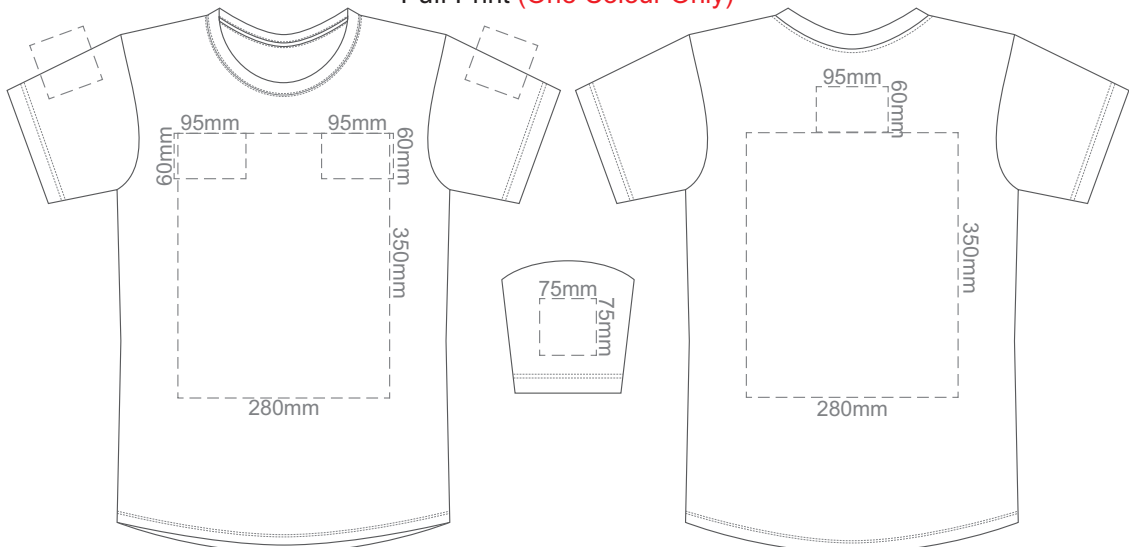

10% of Actual Size
Screen Print
Puff Print (One Colour Only)

FRONT XS

BACK XS

10% of Actual Size
Screen Print
Puff Print (One Colour Only)

FRONT SMALL

BACK SMALL

10% of Actual Size
Screen Print
Puff Print (One Colour Only)

FRONT MEDIUM

BACK MEDIUM

10% of Actual Size
Screen Print
Puff Print (One Colour Only)

FRONT LARGE

BACK LARGE

10% of Actual Size
Screen Print
Puff Print (One Colour Only)

FRONT XL

BACK XL

FRONT 4XL

BACK 4XL

Eggshell
Grey
Ecru
Petrol
Navy
Carbon
Jet Black

10% of Actual Size
Colourflex Transfer
Faux Embroidery
DigiFlex Transfer

FRONT XS

Print area can be rotated to best suit.
Branding area can be moved **anywhere within the red line.**

BACK 3XL

Print area can be rotated to best suit.
Branding area can be moved anywhere within the red line.

Eggshell
Grey
Ecru
Petrol
Navy
Carbon
Jet Black

10% of Actual Size
Colourflex Transfer
Faux Embroidery
DigiFlex Transfer