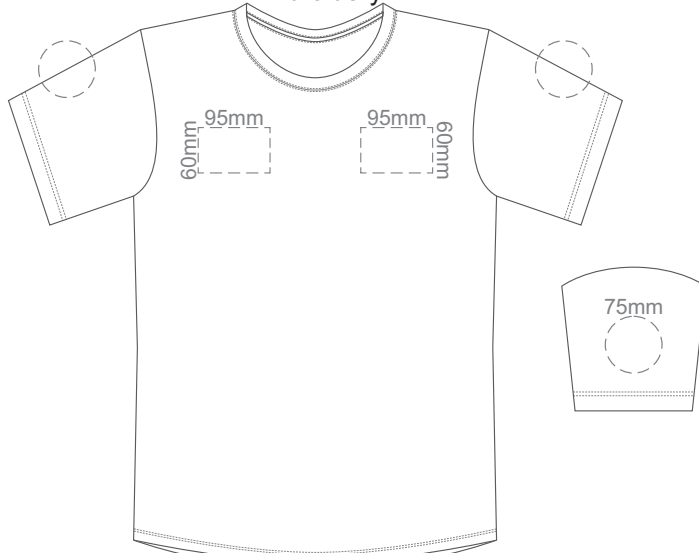

BACK 3XL

Print area can be rotated to best suit.
Branding area can be moved anywhere within the red line.

Eggshell
Grey
Ecru
Petrol
Navy
Carbon
Jet Black

10% of Actual Size
Colourflex Transfer
Faux Embroidery
DigiFlex Transfer

FRONT 4XL

Print area can be rotated to best suit.
Branding area can be moved anywhere within the red line.

BACK 4XL

Print area can be rotated to best suit.
Branding area can be moved anywhere within the red line.

10% of Actual Size
Embroidery

FRONT XS

10% of Actual Size
Embroidery

FRONT SMALL

10% of Actual Size
Embroidery

FRONT MEDIUM

10% of Actual Size
Embroidery

FRONT LARGE