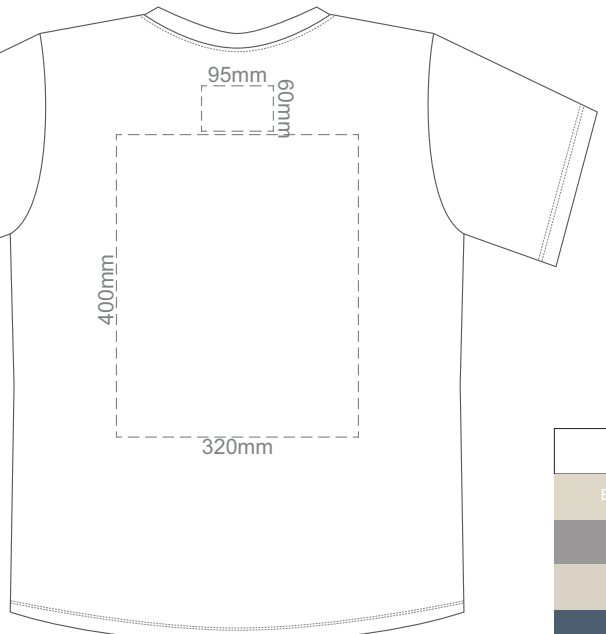

Eggshell
Grey
Ecrú
Petrol
Navy
Carbon
Jet Black

10% of Actual Size
Screen Print

FRONT XS

BACK XS

10% of Actual Size
Screen Print

FRONT SMALL

BACK SMALL

10% of Actual Size
Screen Print

FRONT MEDIUM

BACK MEDIUM

10% of Actual Size
Screen Print

FRONT LARGE

BACK LARGE

10% of Actual Size
Screen Print

FRONT XL

BACK XL

10% of Actual Size
Screen Print

FRONT 2XL

BACK 2XL

FRONT 3XL

BACK 3XL

FRONT 4XL

BACK 4XL

Eggshell
Grey
Ecru
Petrol
Navy
Carbon
Jet Black

10% of Actual Size
Colourflex Transfer
Faux Embroidery
DigiFlex Transfer

FRONT XS

Print area can be rotated to best suit.
Branding area can be moved **anywhere within the red line.**

BACK XS

Print area can be rotated to best suit.
Branding area can be moved **anywhere within the red line.**