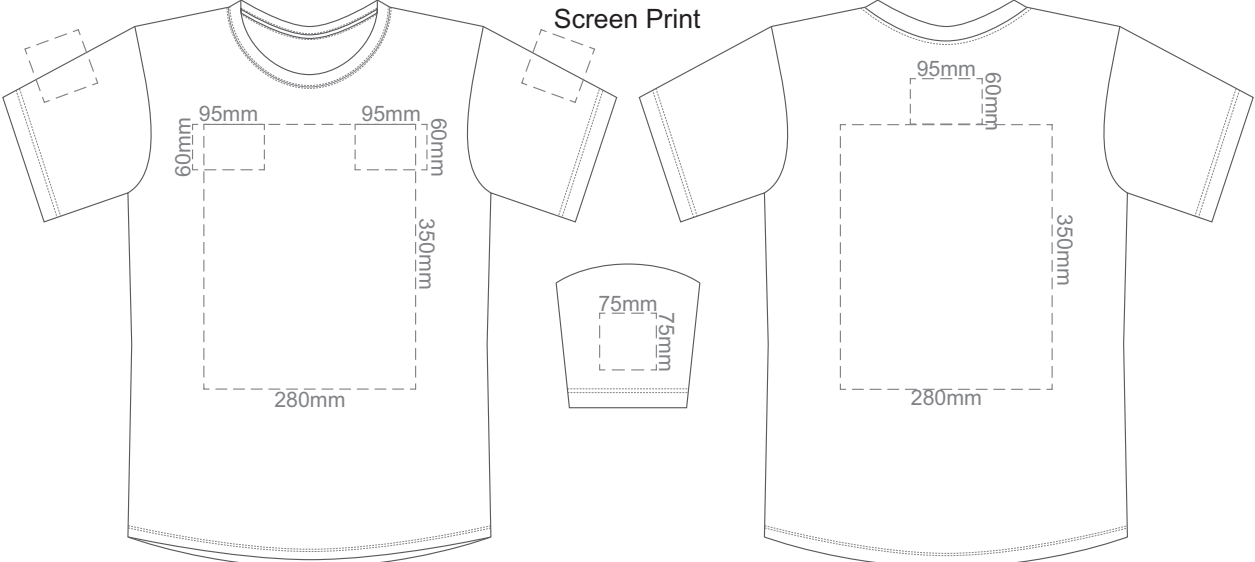

Eggshell
Grey
Ecrú
Petrol
Navy
Carbon
Jet Black

10% of Actual Size
Screen Print

FRONT XS

BACK XS

10% of Actual Size
Screen Print

FRONT SMALL

BACK SMALL

10% of Actual Size
Screen Print

FRONT MEDIUM

BACK MEDIUM

10% of Actual Size
Screen Print

FRONT LARGE

BACK LARGE

10% of Actual Size
Screen Print

FRONT XL

BACK XL

10% of Actual Size
Colourflex Transfer
Faux Embroidery
DigiFlex Transfer

FRONT XS

Print area can be rotated to best suit.
Branding area can be moved **anywhere within the red line.**

BACK XS

Print area can be rotated to best suit.
Branding area can be moved **anywhere within the red line.**

Eggshell
Grey
Ecu
Petrol
Navy
Carbon
Jet Black

10% of Actual Size
Colourflex Transfer
Faux Embroidery
DigiFlex Transfer

FRONT SMALL

Print area can be rotated to best suit.
Branding area can be moved **anywhere within the red line.**