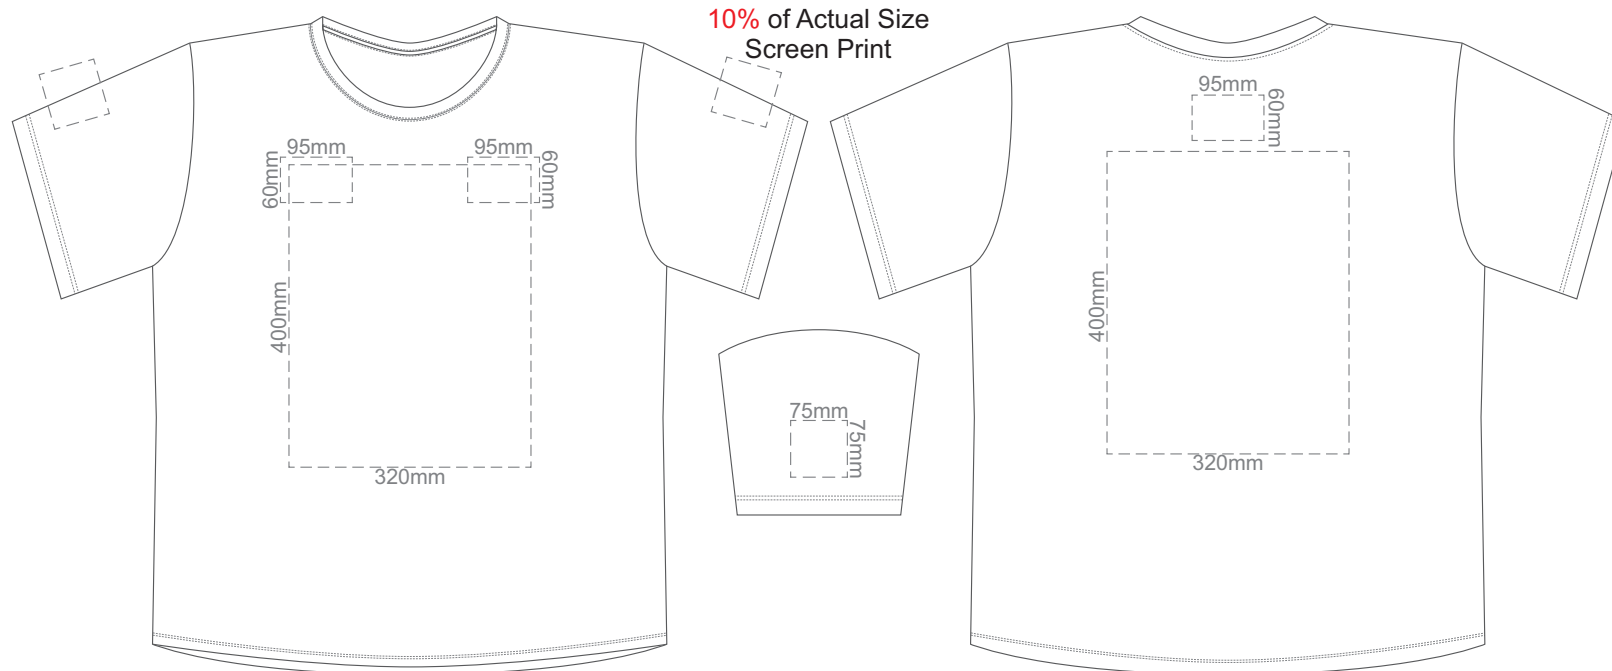

FRONT MEDIUM

BACK MEDIUM

10% of Actual Size
Screen Print

FRONT LARGE

BACK LARGE

10% of Actual Size
Screen Print

FRONT XL

BACK XL

10% of Actual Size
Screen Print

FRONT 2XL

BACK 2XL

FRONT 3XL

BACK 3XL

FRONT 4XL

BACK 4XL

Eggshell
Grey
Ecru
Petrol
Navy
Carbon
Jet Black

10% of Actual Size
Colourflex Transfer
Faux Embroidery
DigiFlex Transfer

FRONT XS

Print area can be rotated to best suit.
Branding area can be moved **anywhere within the red line.**

BACK XS

Print area can be rotated to best suit.
Branding area can be moved **anywhere within the red line.**

Eggshell
Grey
Ecu
Petrol
Navy
Carbon
Jet Black

10% of Actual Size
Colourflex Transfer
Faux Embroidery
DigiFlex Transfer

FRONT SMALL

Print area can be rotated to best suit.
Branding area can be moved **anywhere within the red line.**