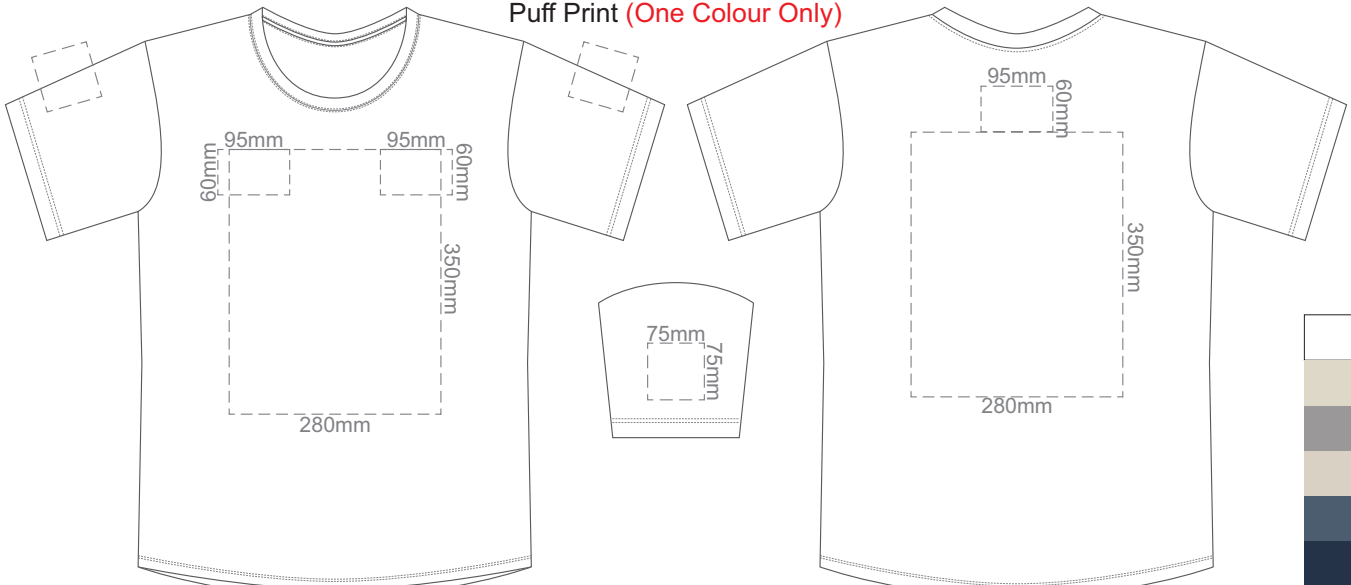

10% of Actual Size
Screen Print
Puff Print (One Colour Only)

FRONT XS

BACK XS

10% of Actual Size
Screen Print
Puff Print (One Colour Only)

FRONT SMALL

BACK SMALL

10% of Actual Size
Screen Print
Puff Print (One Colour Only)

FRONT 4XL

BACK 4XL

Eggshell
Grey
Ecru
Petrol
Navy
Carbon
Jet Black

10% of Actual Size
Colourflex Transfer
Faux Embroidery
DigiFlex Transfer

FRONT XS

Print area can be rotated to best suit.
Branding area can be moved **anywhere within the red line.**

Eggshell
Grey
Ecru
Petrol
Navy
Carbon
Jet Black

10% of Actual Size
Colourflex Transfer
Faux Embroidery
DigiFlex Transfer

FRONT 2XL

Print area can be rotated to best suit.
Branding area can be moved anywhere within the red line.

BACK 3XL

Print area can be rotated to best suit.
Branding area can be moved anywhere within the red line.

Eggshell
Grey
Ecru
Petrol
Navy
Carbon
Jet Black

10% of Actual Size
Colourflex Transfer
Faux Embroidery
DigiFlex Transfer