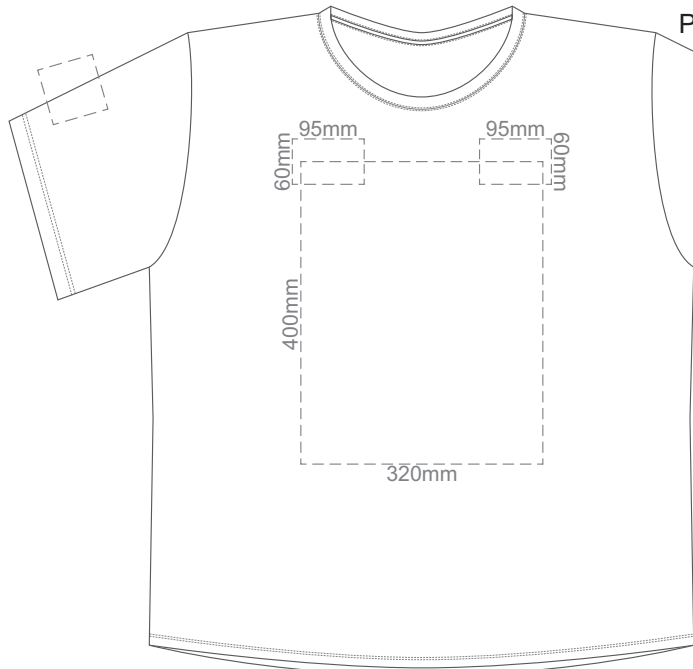

10% of Actual Size
Screen Print
Puff Print (One Colour Only)

FRONT 2XL

BACK 2XL

10% of Actual Size
Screen Print
Puff Print (One Colour Only)

FRONT 3XL

BACK 3XL

10% of Actual Size
Screen Print
Puff Print (One Colour Only)

FRONT 4XL

BACK 4XL

Eggshell
Grey
Ecru
Petrol
Navy
Carbon
Jet Black

10% of Actual Size
Colourflex Transfer
Faux Embroidery
DigiFlex Transfer

FRONT XS

Print area can be rotated to best suit.
Branding area can be moved **anywhere within the red line.**

BACK XS

Print area can be rotated to best suit.
Branding area can be moved **anywhere within the red line.**

10% of Actual Size
Colourflex Transfer
Faux Embroidery
DigiFlex Transfer

FRONT SMALL

Print area can be rotated to best suit.
Branding area can be moved **anywhere within the red line.**