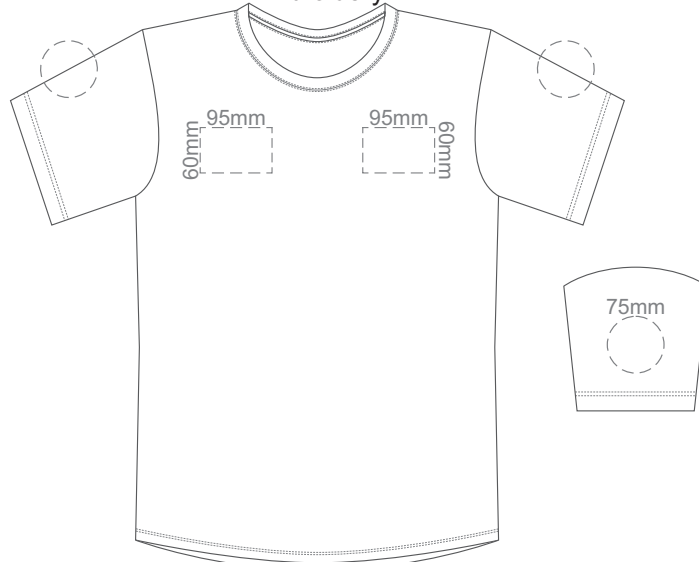

BACK 3XL

Print area can be rotated to best suit.
Branding area can be moved anywhere within the red line.

Eggshell
Grey
Ecru
Petrol
Navy
Carbon
Jet Black

10% of Actual Size
Colourflex Transfer
Faux Embroidery
DigiFlex Transfer

FRONT 4XL

Print area can be rotated to best suit.
Branding area can be moved anywhere within the red line.

BACK 4XL

Print area can be rotated to best suit.
Branding area can be moved anywhere within the red line.

Eggshell
Grey
Ecru
Petrol
Navy
Carbon
Jet Black

10% of Actual Size
Embroidery

FRONT XS

10% of Actual Size
Embroidery

FRONT SMALL

10% of Actual Size
Embroidery

FRONT MEDIUM

10% of Actual Size
Embroidery