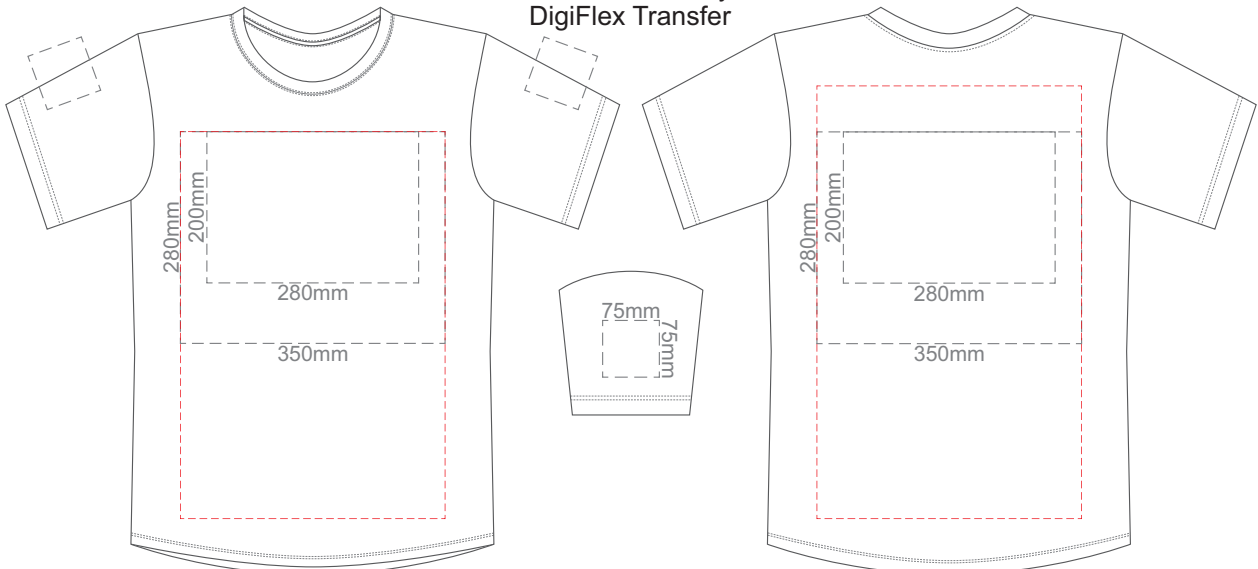

10% of Actual Size
Screen Print

FRONT 2XL

BACK 2XL

FRONT 3XL

BACK 3XL

FRONT 4XL

BACK 4XL

Eggshell
Grey
Ecru
Petrol
Navy
Carbon
Jet Black

10% of Actual Size
Colourflex Transfer
Faux Embroidery
DigiFlex Transfer

FRONT XS

Print area can be rotated to best suit.
Branding area can be moved **anywhere within the red line.**

BACK XS

Print area can be rotated to best suit.
Branding area can be moved **anywhere within the red line.**

Eggshell
Grey
Ecu
Petrol
Navy
Carbon
Jet Black

10% of Actual Size
Colourflex Transfer
Faux Embroidery
DigiFlex Transfer

FRONT SMALL

Print area can be rotated to best suit.
Branding area can be moved **anywhere within the red line.**

BACK SMALL

Print area can be rotated to best suit.
Branding area can be moved **anywhere within the red line.**

10% of Actual Size
Colourflex Transfer
Faux Embroidery
DigiFlex Transfer

FRONT MEDIUM

Print area can be rotated to best suit.
Branding area can be moved **anywhere within the red line.**