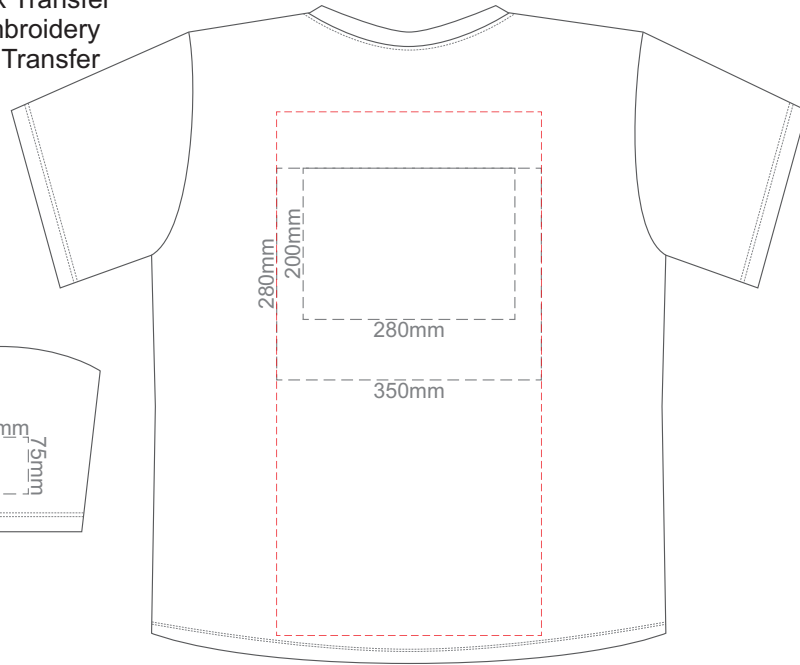

10% of Actual Size
Colourflex Transfer
Faux Embroidery
DigiFlex Transfer

FRONT XL

Print area can be rotated to best suit.
Branding area can be moved anywhere within the red line.

BACK XL

Print area can be rotated to best suit.
Branding area can be moved anywhere within the red line.

Eggshell
Grey
Ecru
Petrol
Navy
Carbon
Jet Black

10% of Actual Size
Colourflex Transfer
Faux Embroidery
DigiFlex Transfer

FRONT 2XL

Print area can be rotated to best suit.
Branding area can be moved anywhere within the red line.

BACK 2XL

Print area can be rotated to best suit.
Branding area can be moved anywhere within the red line.

10% of Actual Size
Colourflex Transfer
Faux Embroidery
DigiFlex Transfer

FRONT 3XL

Print area can be rotated to best suit.
Branding area can be moved anywhere within the red line.

BACK 3XL

Print area can be rotated to best suit.
Branding area can be moved anywhere within the red line.

Eggshell
Grey
Ecru
Petrol
Navy
Carbon
Jet Black

10% of Actual Size
Colourflex Transfer
Faux Embroidery
DigiFlex Transfer