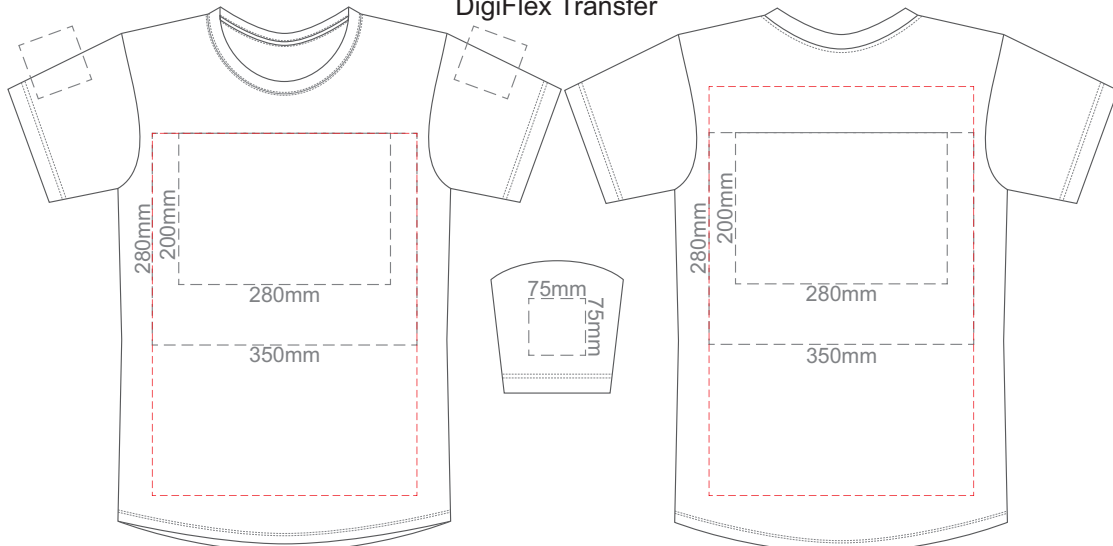

10% of Actual Size
Screen Print
Puff Print (One Colour Only)

FRONT 2XL

BACK 2XL

10% of Actual Size
Screen Print
Puff Print (One Colour Only)

FRONT 3XL

BACK 3XL

10% of Actual Size
Screen Print
Puff Print (One Colour Only)

FRONT 4XL

BACK 4XL

Eggshell
Grey
Ecru
Petrol
Navy
Carbon
Jet Black

10% of Actual Size
Colourflex Transfer
Faux Embroidery
DigiFlex Transfer

FRONT XS

Print area can be rotated to best suit.
Branding area can be moved **anywhere within the red line.**

BACK XS

Print area can be rotated to best suit.
Branding area can be moved **anywhere within the red line.**

10% of Actual Size
Colourflex Transfer
Faux Embroidery
DigiFlex Transfer

FRONT SMALL

Print area can be rotated to best suit.
Branding area can be moved **anywhere within the red line.**

BACK 3XL

Print area can be rotated to best suit.
Branding area can be moved anywhere within the red line.

Eggshell
Grey
Ecru
Petrol
Navy
Carbon
Jet Black

10% of Actual Size
Colourflex Transfer
Faux Embroidery
DigiFlex Transfer