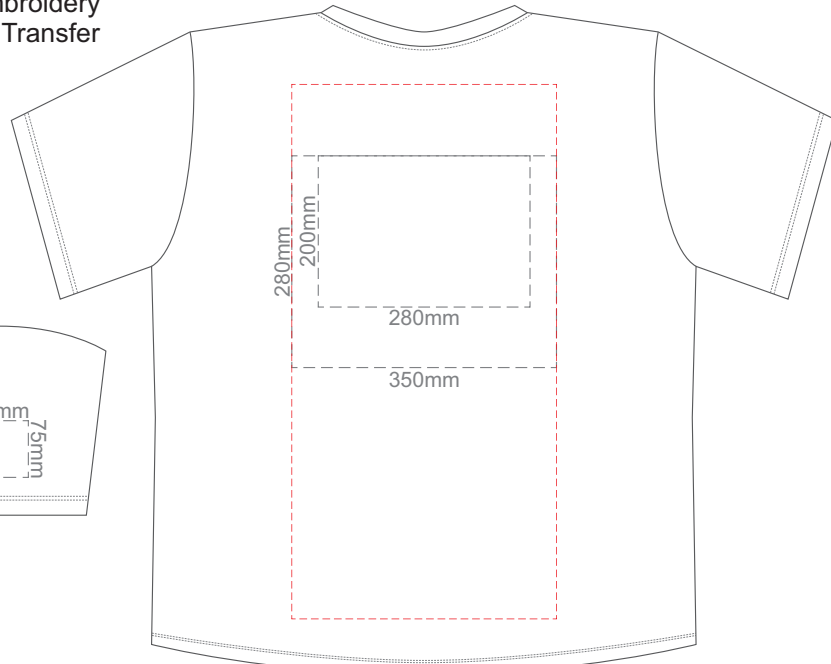

Eggshell
Grey
Ecru
Petrol
Navy
Carbon
Jet Black

10% of Actual Size
Colourflex Transfer
Faux Embroidery
DigiFlex Transfer

FRONT 2XL

Print area can be rotated to best suit.
Branding area can be moved anywhere within the red line.

BACK 2XL

Print area can be rotated to best suit.
Branding area can be moved anywhere within the red line.

10% of Actual Size
Colourflex Transfer
Faux Embroidery
DigiFlex Transfer

FRONT 3XL

Print area can be rotated to best suit.
Branding area can be moved anywhere within the red line.

BACK 3XL

Print area can be rotated to best suit.
Branding area can be moved anywhere within the red line.

Eggshell
Grey
Ecru
Petrol
Navy
Carbon
Jet Black

10% of Actual Size
Colourflex Transfer
Faux Embroidery
DigiFlex Transfer

FRONT 4XL

Print area can be rotated to best suit.
Branding area can be moved anywhere within the red line.

BACK 4XL

Print area can be rotated to best suit.
Branding area can be moved anywhere within the red line.