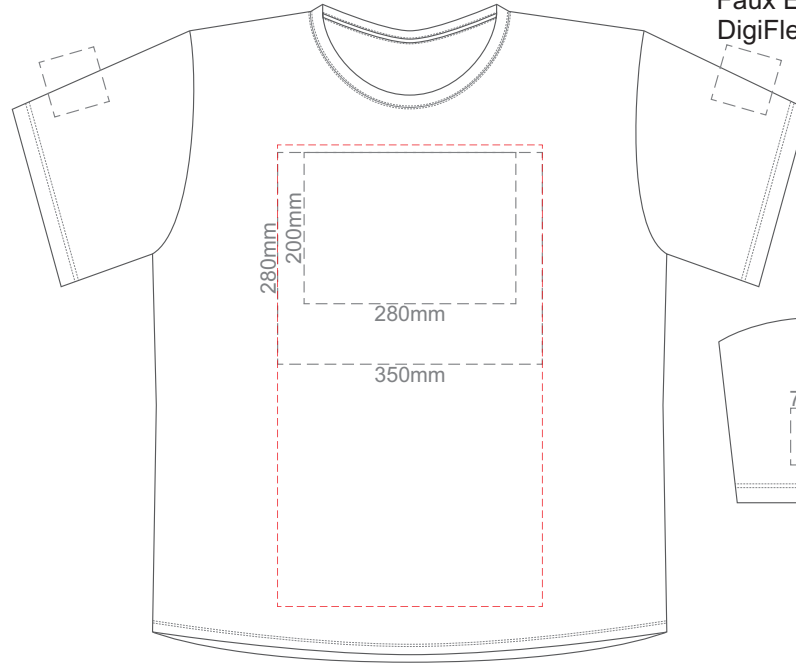

10% of Actual Size
Colourflex Transfer
Faux Embroidery
DigiFlex Transfer

FRONT XL

Print area can be rotated to best suit.
Branding area can be moved anywhere within the red line.

BACK XL

Print area can be rotated to best suit.
Branding area can be moved anywhere within the red line.

10% of Actual Size
Colourflex Transfer
Faux Embroidery
DigiFlex Transfer

White
Eggshell
Grey
Ecru
Petrol
Navy
Carbon
Jet Black

FRONT 2XL

Print area can be rotated to best suit.
Branding area can be moved anywhere within the red line.

BACK 2XL

Print area can be rotated to best suit.
Branding area can be moved anywhere within the red line.

10% of Actual Size
Colourflex Transfer
Faux Embroidery
DigiFlex Transfer

FRONT 3XL

Print area can be rotated to best suit.
Branding area can be moved anywhere within the red line.

BACK 3XL

Print area can be rotated to best suit.
Branding area can be moved anywhere within the red line.

Eggshell
Grey
Ecru
Petrol
Navy
Carbon
Jet Black

10% of Actual Size
Colourflex Transfer
Faux Embroidery
DigiFlex Transfer