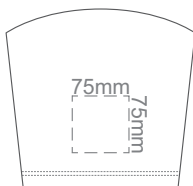

Eggshell
Grey
Ecrú
Petrol
Navy
Carbon
Jet Black

10% of Actual Size
Screen Print

FRONT XS

BACK XS

10% of Actual Size
Screen Print

FRONT SMALL

BACK SMALL

10% of Actual Size
Screen Print

FRONT MEDIUM

BACK MEDIUM

10% of Actual Size
Screen Print

FRONT LARGE

BACK LARGE

10% of Actual Size
Screen Print

FRONT XL

BACK XL

10% of Actual Size
Screen Print

FRONT 2XL

BACK 2XL

FRONT 3XL

BACK 3XL

FRONT 4XL

BACK 4XL

Eggshell
Grey
Ecru
Petrol
Navy
Carbon
Jet Black

10% of Actual Size
Colourflex Transfer
Faux Embroidery
DigiFlex Transfer

FRONT XS

Print area can be rotated to best suit.
Branding area can be moved **anywhere within the red line.**

BACK XS

Print area can be rotated to best suit.
Branding area can be moved **anywhere within the red line.**