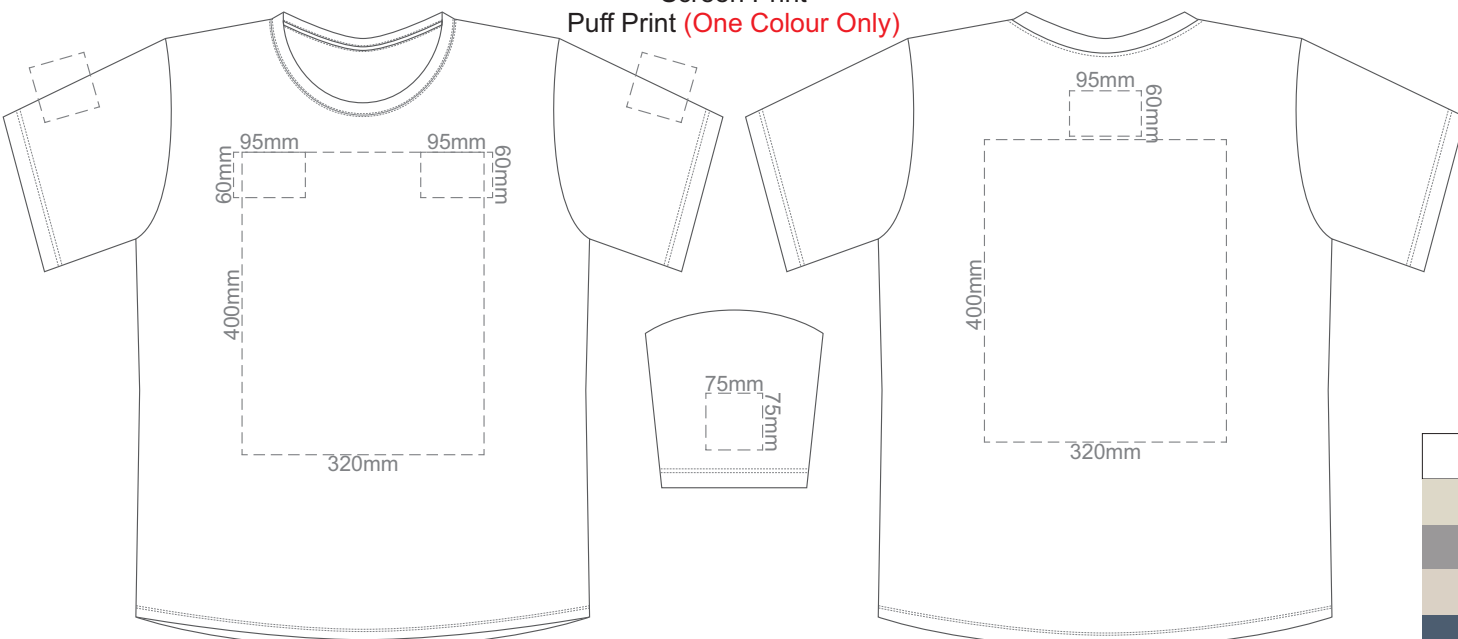

FRONT MEDIUM

BACK MEDIUM

10% of Actual Size
Screen Print
Puff Print (One Colour Only)

FRONT LARGE

BACK LARGE

10% of Actual Size
Screen Print
Puff Print (One Colour Only)

FRONT XL

BACK XL

10% of Actual Size
Screen Print
Puff Print (One Colour Only)

FRONT 2XL

BACK 2XL

10% of Actual Size
Screen Print
Puff Print (One Colour Only)

FRONT 3XL

BACK 3XL

10% of Actual Size
Screen Print
Puff Print (One Colour Only)

FRONT 4XL

BACK 4XL

Eggshell
Grey
Ecru
Petrol
Navy
Carbon
Jet Black

10% of Actual Size
Colourflex Transfer
Faux Embroidery
DigiFlex Transfer

FRONT XS

Print area can be rotated to best suit.
Branding area can be moved **anywhere within the red line.**

BACK XS

Print area can be rotated to best suit.
Branding area can be moved **anywhere within the red line.**

10% of Actual Size
Colourflex Transfer
Faux Embroidery
DigiFlex Transfer

FRONT SMALL

Print area can be rotated to best suit.
Branding area can be moved **anywhere within the red line.**