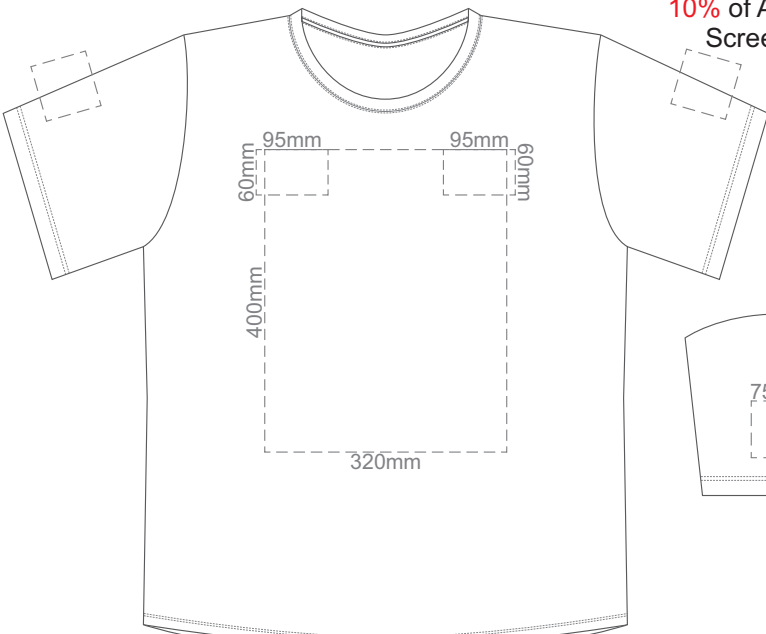

FRONT MEDIUM

BACK MEDIUM

10% of Actual Size
Screen Print

FRONT LARGE

BACK LARGE

10% of Actual Size
Screen Print

FRONT XL

BACK XL

10% of Actual Size
Screen Print

FRONT 2XL

BACK 2XL

FRONT 3XL

BACK 3XL

FRONT 4XL

BACK 4XL

Eggshell
Grey
Ecru
Petrol
Navy
Carbon
Jet Black

10% of Actual Size
Colourflex Transfer
Faux Embroidery
DigiFlex Transfer

FRONT XS

Print area can be rotated to best suit.
Branding area can be moved **anywhere within the red line.**

BACK XS

Print area can be rotated to best suit.
Branding area can be moved **anywhere within the red line.**

Eggshell
Grey
Ecu
Petrol
Navy
Carbon
Jet Black

10% of Actual Size
Colourflex Transfer
Faux Embroidery
DigiFlex Transfer

FRONT SMALL

Print area can be rotated to best suit.
Branding area can be moved **anywhere within the red line.**