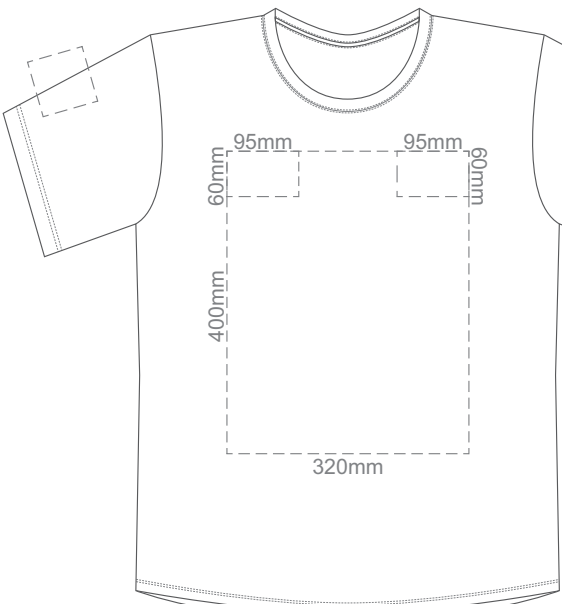

Eggshell
Grey
Ecrú
Petrol
Navy
Carbon
Jet Black

10% of Actual Size
Screen Print

FRONT XS

BACK XS

10% of Actual Size
Screen Print

FRONT SMALL

BACK SMALL

10% of Actual Size
Screen Print

FRONT MEDIUM

BACK MEDIUM

10% of Actual Size
Screen Print

FRONT LARGE

BACK LARGE

10% of Actual Size
Screen Print

FRONT XL

BACK XL

10% of Actual Size
Colourflex Transfer
Faux Embroidery
DigiFlex Transfer

FRONT XS

Print area can be rotated to best suit.
Branding area can be moved **anywhere within the red line.**

BACK XS

Print area can be rotated to best suit.
Branding area can be moved **anywhere within the red line.**

BACK 3XL

Print area can be rotated to best suit.
Branding area can be moved anywhere within the red line.

Eggshell
Grey
Ecru
Petrol
Navy
Carbon
Jet Black

10% of Actual Size
Colourflex Transfer
Faux Embroidery
DigiFlex Transfer