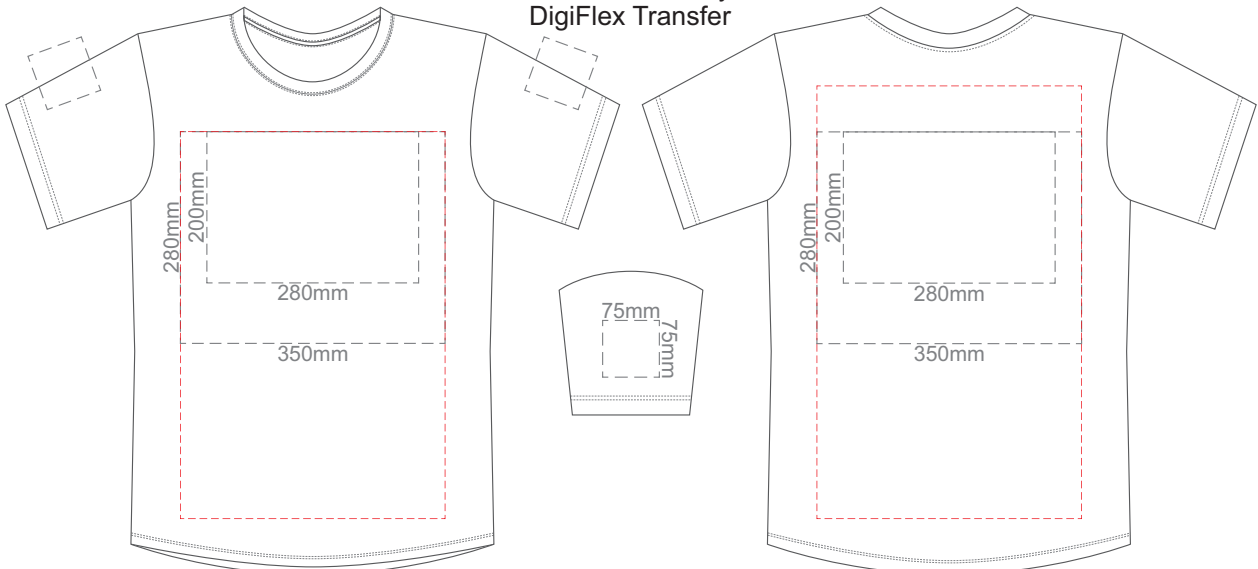

10% of Actual Size
Screen Print
Puff Print (One Colour Only)

FRONT 2XL

BACK 2XL

10% of Actual Size
Screen Print
Puff Print (One Colour Only)

FRONT 3XL

BACK 3XL

10% of Actual Size
Screen Print
Puff Print (One Colour Only)

FRONT 4XL

BACK 4XL

Eggshell
Grey
Ecru
Petrol
Navy
Carbon
Jet Black

10% of Actual Size
Colourflex Transfer
Faux Embroidery
DigiFlex Transfer

FRONT XS

Print area can be rotated to best suit.
Branding area can be moved **anywhere within the red line.**

BACK XS

Print area can be rotated to best suit.
Branding area can be moved **anywhere within the red line.**

10% of Actual Size
Colourflex Transfer
Faux Embroidery
DigiFlex Transfer

FRONT SMALL

Print area can be rotated to best suit.
Branding area can be moved **anywhere within the red line.**

BACK SMALL

Print area can be rotated to best suit.
Branding area can be moved **anywhere within the red line.**

10% of Actual Size
Colourflex Transfer
Faux Embroidery
DigiFlex Transfer

FRONT MEDIUM

Print area can be rotated to best suit.
Branding area can be moved **anywhere within the red line.**