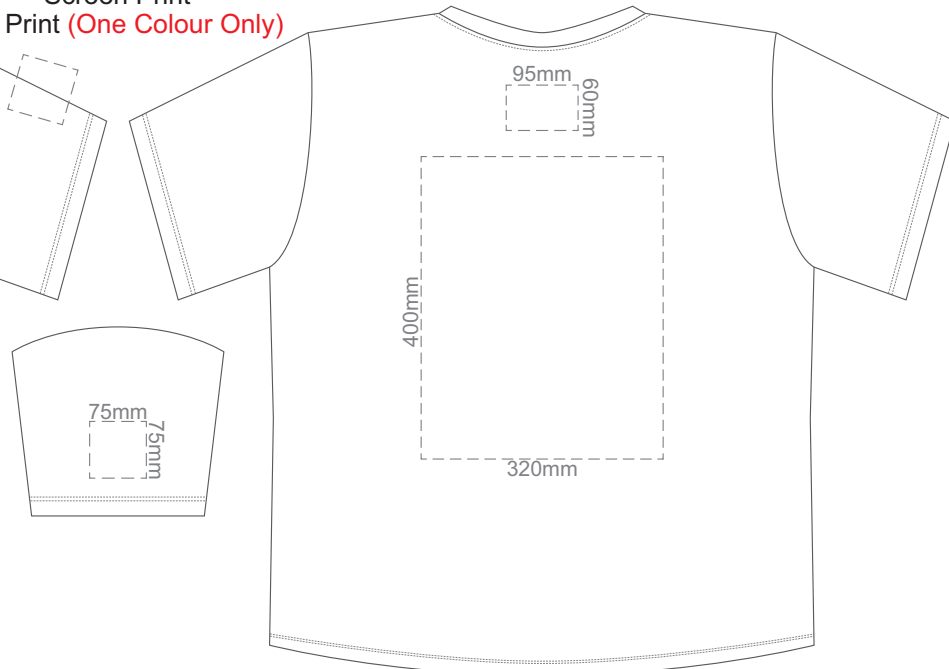

10% of Actual Size
Screen Print
Puff Print (One Colour Only)

FRONT 2XL

BACK 2XL

10% of Actual Size
Screen Print
Puff Print (One Colour Only)

FRONT 3XL

BACK 3XL

10% of Actual Size
Screen Print
Puff Print (One Colour Only)

FRONT 4XL

BACK 4XL

Eggshell
Grey
Ecru
Petrol
Navy
Carbon
Jet Black

10% of Actual Size
Colourflex Transfer
Faux Embroidery
DigiFlex Transfer

FRONT XS

Print area can be rotated to best suit.
Branding area can be moved **anywhere within the red line.**

BACK XS

Print area can be rotated to best suit.
Branding area can be moved **anywhere within the red line.**

10% of Actual Size
Colourflex Transfer
Faux Embroidery
DigiFlex Transfer

FRONT SMALL

Print area can be rotated to best suit.
Branding area can be moved **anywhere within the red line.**

BACK 3XL

Print area can be rotated to best suit.
Branding area can be moved anywhere within the red line.

Eggshell
Grey
Ecru
Petrol
Navy
Carbon
Jet Black

10% of Actual Size
Colourflex Transfer
Faux Embroidery
DigiFlex Transfer