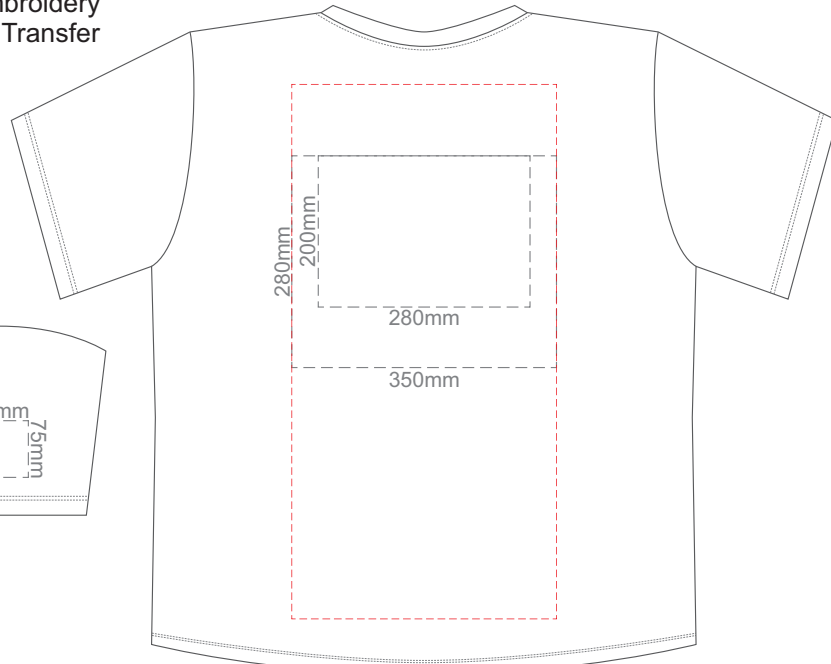

10% of Actual Size
Colourflex Transfer
Faux Embroidery
DigiFlex Transfer

White
Eggshell
Grey
Ecru
Petrol
Navy
Carbon
Jet Black

FRONT 2XL

Print area can be rotated to best suit.
Branding area can be moved anywhere within the red line.

BACK 2XL

Print area can be rotated to best suit.
Branding area can be moved anywhere within the red line.

10% of Actual Size
Colourflex Transfer
Faux Embroidery
DigiFlex Transfer

FRONT 3XL

Print area can be rotated to best suit.
Branding area can be moved anywhere within the red line.

BACK 3XL

Print area can be rotated to best suit.
Branding area can be moved anywhere within the red line.

Eggshell
Grey
Ecru
Petrol
Navy
Carbon
Jet Black

10% of Actual Size
Colourflex Transfer
Faux Embroidery
DigiFlex Transfer

FRONT 4XL

Print area can be rotated to best suit.
Branding area can be moved anywhere within the red line.

BACK 4XL

Print area can be rotated to best suit.
Branding area can be moved anywhere within the red line.