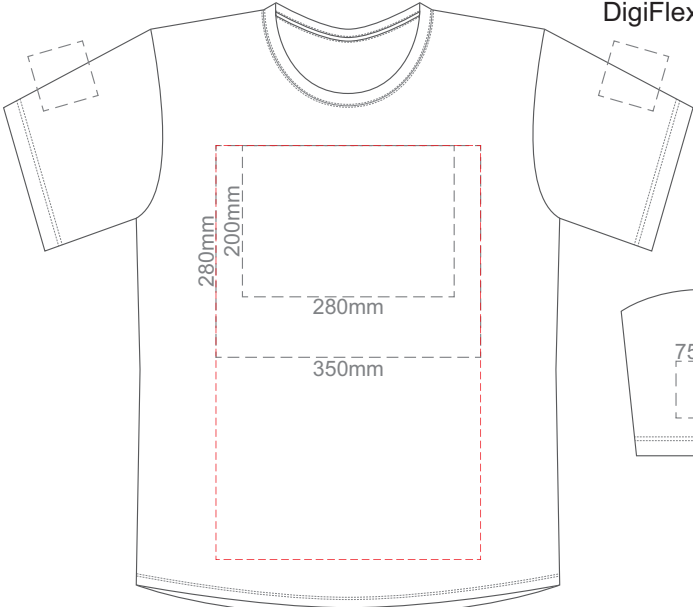

10% of Actual Size
Colourflex Transfer
Faux Embroidery
DigiFlex Transfer

White
Eggshell
Grey
Ecru
Petrol
Navy
Carbon
Jet Black

FRONT LARGE