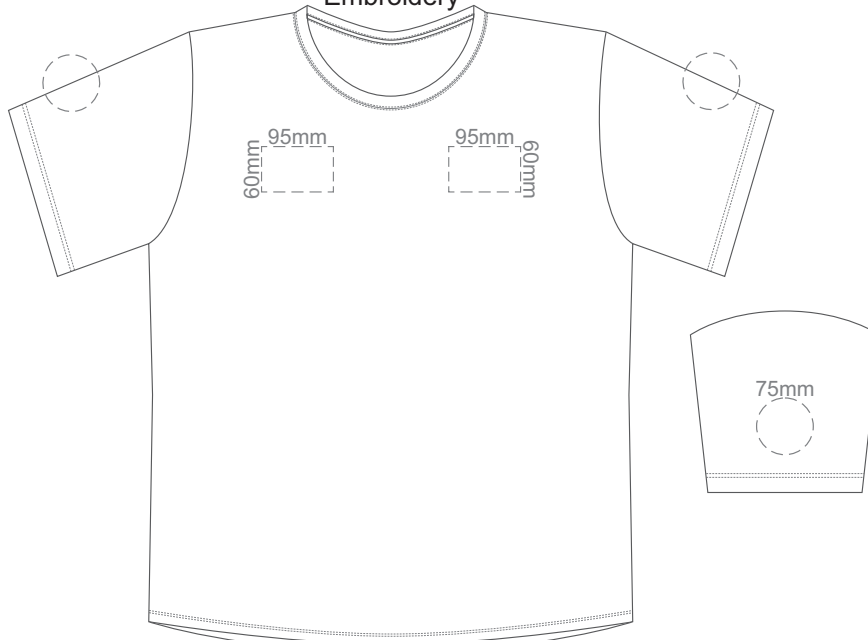

FRONT 4XL

Print area can be rotated to best suit.
Branding area can be moved anywhere within the red line.

BACK 4XL

Print area can be rotated to best suit.
Branding area can be moved anywhere within the red line.

Eggshell
Grey
Ecru
Petrol
Navy
Carbon
Jet Black

10% of Actual Size
Embroidery

FRONT XS

10% of Actual Size
Embroidery

FRONT SMALL

10% of Actual Size
Embroidery

FRONT MEDIUM

10% of Actual Size
Embroidery

FRONT LARGE

10% of Actual Size
Embroidery

FRONT XL

10% of Actual Size
Embroidery

FRONT 2XL

Eggshell
Grey
Ecrú
Petrol
Navy
Carbon
Jet Black

10% of Actual Size
Embroidery

FRONT 3XL

10% of Actual Size
Embroidery

FRONT 4XL