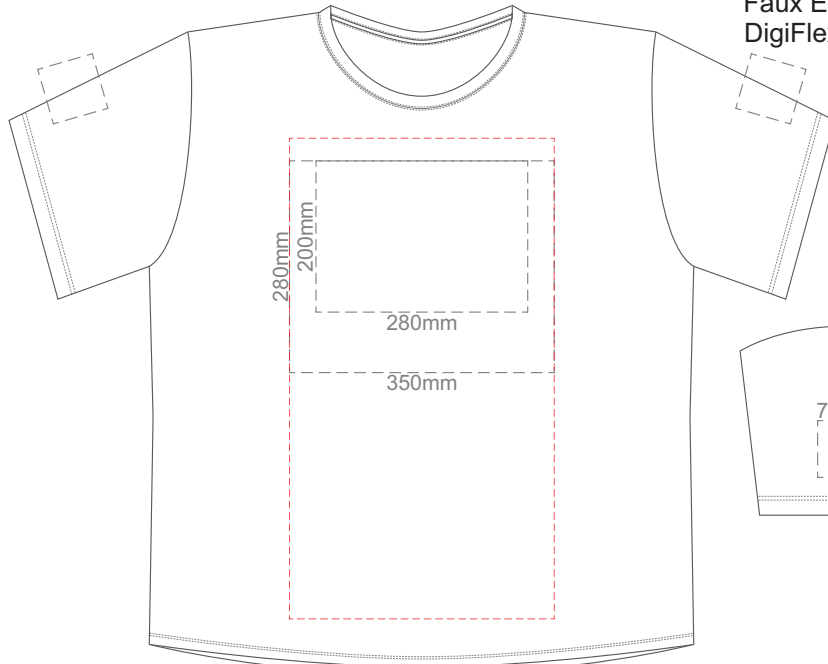

10% of Actual Size
Colourflex Transfer
Faux Embroidery
DigiFlex Transfer

FRONT XL

Print area can be rotated to best suit.
Branding area can be moved anywhere within the red line.

BACK XL

Print area can be rotated to best suit.
Branding area can be moved anywhere within the red line.

Eggshell
Grey
Ecru
Petrol
Navy
Carbon
Jet Black

10% of Actual Size
Colourflex Transfer
Faux Embroidery
DigiFlex Transfer

FRONT 2XL

Print area can be rotated to best suit.
Branding area can be moved anywhere within the red line.

BACK 2XL

Print area can be rotated to best suit.
Branding area can be moved anywhere within the red line.

10% of Actual Size
Colourflex Transfer
Faux Embroidery
DigiFlex Transfer

FRONT 3XL

Print area can be rotated to best suit.
Branding area can be moved anywhere within the red line.

BACK 3XL

Print area can be rotated to best suit.
Branding area can be moved anywhere within the red line.

Eggshell
Grey
Ecru
Petrol
Navy
Carbon
Jet Black

10% of Actual Size
Colourflex Transfer
Faux Embroidery
DigiFlex Transfer