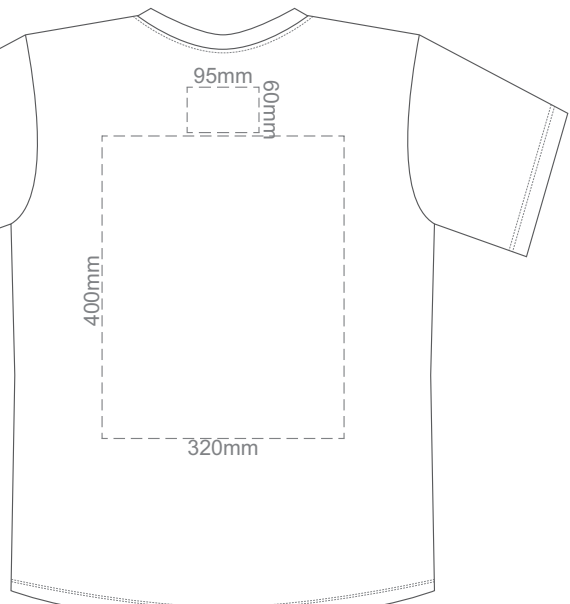

Eggshell
Grey
Ecrú
Petrol
Navy
Carbon
Jet Black

10% of Actual Size
Screen Print

FRONT XS

BACK XS

10% of Actual Size
Screen Print

FRONT SMALL

BACK SMALL

10% of Actual Size
Screen Print

FRONT MEDIUM

BACK MEDIUM

10% of Actual Size
Screen Print

FRONT LARGE

BACK LARGE

10% of Actual Size
Screen Print

FRONT XL

BACK XL

10% of Actual Size
Screen Print

FRONT 2XL

BACK 2XL

FRONT 3XL

BACK 3XL

FRONT 4XL

BACK 4XL

Eggshell
Grey
Ecru
Petrol
Navy
Carbon
Jet Black

10% of Actual Size
Colourflex Transfer
Faux Embroidery
DigiFlex Transfer

FRONT XS

Print area can be rotated to best suit.
Branding area can be moved **anywhere within the red line.**

BACK XS

Print area can be rotated to best suit.
Branding area can be moved **anywhere within the red line.**