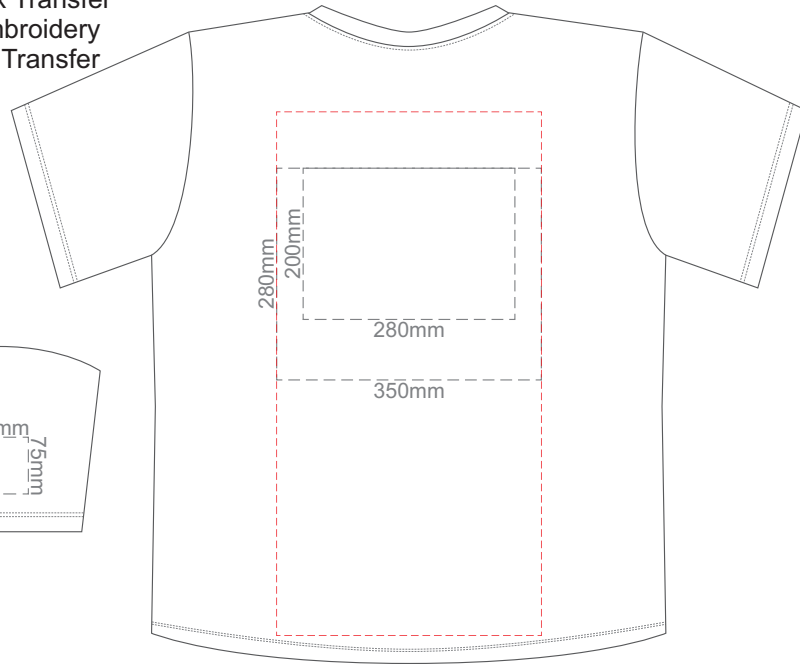

10% of Actual Size
Colourflex Transfer
Faux Embroidery
DigiFlex Transfer

FRONT XL

Print area can be rotated to best suit.
Branding area can be moved anywhere within the red line.

BACK XL

Print area can be rotated to best suit.
Branding area can be moved anywhere within the red line.

10% of Actual Size
Colourflex Transfer
Faux Embroidery
DigiFlex Transfer

White
Eggshell
Grey
Ecru
Petrol
Navy
Carbon
Jet Black

FRONT 2XL

Print area can be rotated to best suit.
Branding area can be moved anywhere within the red line.

BACK 2XL

Print area can be rotated to best suit.
Branding area can be moved anywhere within the red line.

10% of Actual Size
Colourflex Transfer
Faux Embroidery
DigiFlex Transfer

FRONT 3XL

Print area can be rotated to best suit.
Branding area can be moved anywhere within the red line.

BACK 3XL

Print area can be rotated to best suit.
Branding area can be moved anywhere within the red line.

Eggshell
Grey
Ecru
Petrol
Navy
Carbon
Jet Black

10% of Actual Size
Colourflex Transfer
Faux Embroidery
DigiFlex Transfer