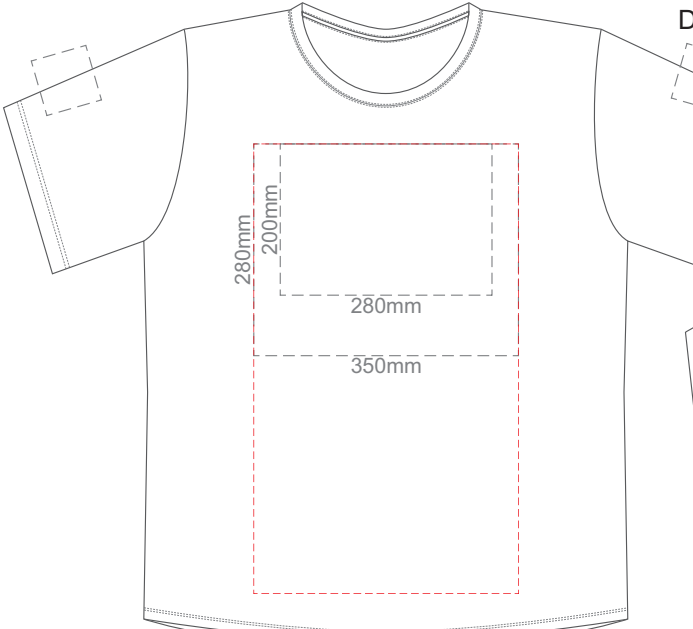

10% of Actual Size
Colourflex Transfer
Faux Embroidery
DigiFlex Transfer

White
Eggshell
Grey
Ecru
Petrol
Navy
Carbon
Jet Black

FRONT LARGE

BACK LARGE

10% of Actual Size
Colourflex Transfer
Faux Embroidery
DigiFlex Transfer

FRONT XL

Print area can be rotated to best suit.
Branding area can be moved anywhere within the red line.

BACK XL

Print area can be rotated to best suit.
Branding area can be moved anywhere within the red line.

10% of Actual Size
Colourflex Transfer
Faux Embroidery
DigiFlex Transfer

White
Eggshell
Grey
Ecru
Petrol
Navy
Carbon
Jet Black

FRONT 2XL

BACK 2XL