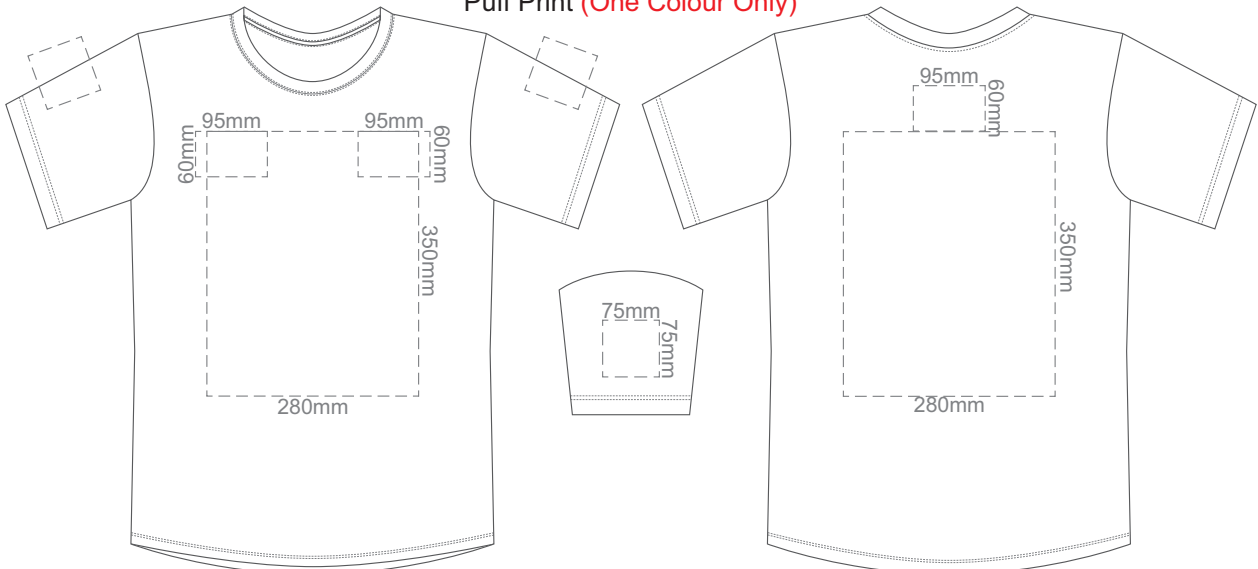

10% of Actual Size
Screen Print
Puff Print (One Colour Only)

FRONT XS

BACK XS

10% of Actual Size
Screen Print
Puff Print (One Colour Only)

FRONT SMALL

BACK SMALL

10% of Actual Size
Screen Print
Puff Print (One Colour Only)

FRONT MEDIUM

BACK MEDIUM

10% of Actual Size
Screen Print
Puff Print (One Colour Only)

FRONT LARGE

BACK LARGE

10% of Actual Size
Screen Print
Puff Print (One Colour Only)

FRONT XL

BACK XL

FRONT 4XL

BACK 4XL

Eggshell
Grey
Ecru
Petrol
Navy
Carbon
Jet Black

10% of Actual Size
Colourflex Transfer
Faux Embroidery
DigiFlex Transfer

FRONT XS

Print area can be rotated to best suit.
Branding area can be moved **anywhere within the red line.**

BACK 3XL

Print area can be rotated to best suit.
Branding area can be moved anywhere within the red line.

Eggshell
Grey
Ecru
Petrol
Navy
Carbon
Jet Black

10% of Actual Size
Colourflex Transfer
Faux Embroidery
DigiFlex Transfer