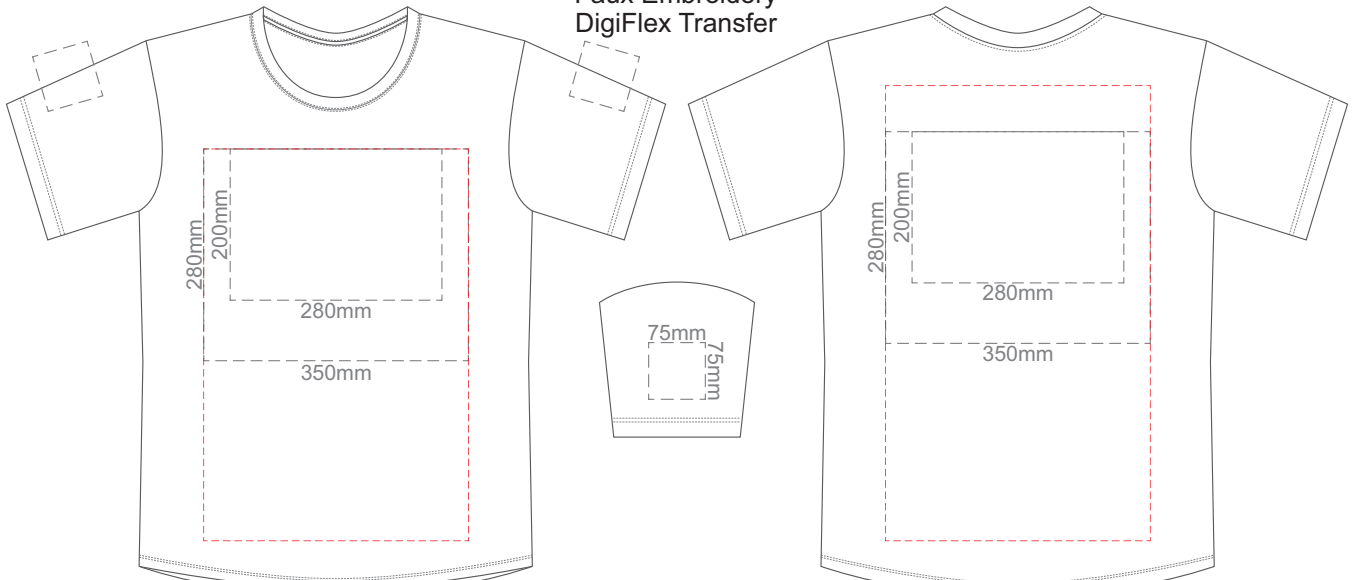

10% of Actual Size
Colourflex Transfer
Faux Embroidery
DigiFlex Transfer

FRONT XS

Print area can be rotated to best suit.
Branding area can be moved **anywhere within the red line.**

BACK XS

Print area can be rotated to best suit.
Branding area can be moved **anywhere within the red line.**

Eggshell
Grey
Ecu
Petrol
Navy
Carbon
Jet Black

10% of Actual Size
Colourflex Transfer
Faux Embroidery
DigiFlex Transfer

FRONT SMALL

Print area can be rotated to best suit.
Branding area can be moved **anywhere within the red line.**

BACK SMALL

Print area can be rotated to best suit.
Branding area can be moved **anywhere within the red line.**

10% of Actual Size
Colourflex Transfer
Faux Embroidery
DigiFlex Transfer

FRONT MEDIUM

Print area can be rotated to best suit.
Branding area can be moved **anywhere within the red line.**

BACK MEDIUM

Print area can be rotated to best suit.
Branding area can be moved **anywhere within the red line.**

10% of Actual Size
Colourflex Transfer
Faux Embroidery
DigiFlex Transfer

White
Eggshell
Grey
Ecru
Petrol
Navy
Carbon
Jet Black