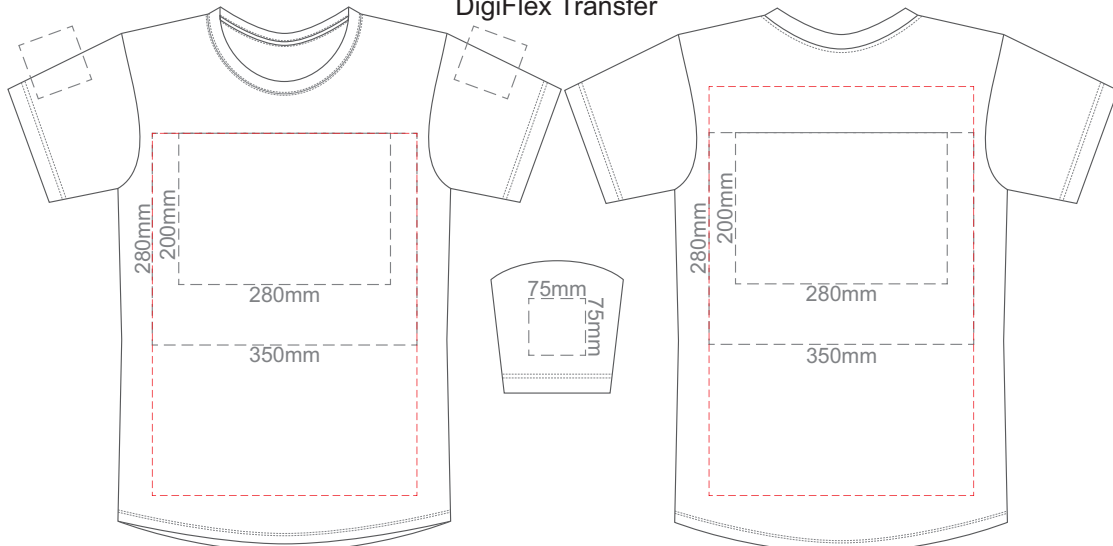

FRONT MEDIUM

BACK MEDIUM

10% of Actual Size
Screen Print

FRONT LARGE

BACK LARGE

10% of Actual Size
Screen Print

FRONT XL

BACK XL

10% of Actual Size
Screen Print

FRONT 2XL

BACK 2XL

FRONT 3XL

BACK 3XL

FRONT 4XL

BACK 4XL

Eggshell
Grey
Ecru
Petrol
Navy
Carbon
Jet Black

10% of Actual Size
Colourflex Transfer
Faux Embroidery
DigiFlex Transfer

FRONT XS

Print area can be rotated to best suit.
Branding area can be moved **anywhere within the red line.**

BACK XS

Print area can be rotated to best suit.
Branding area can be moved **anywhere within the red line.**

Eggshell
Grey
Ecu
Petrol
Navy
Carbon
Jet Black

10% of Actual Size
Colourflex Transfer
Faux Embroidery
DigiFlex Transfer

FRONT SMALL

Print area can be rotated to best suit.
Branding area can be moved **anywhere within the red line.**