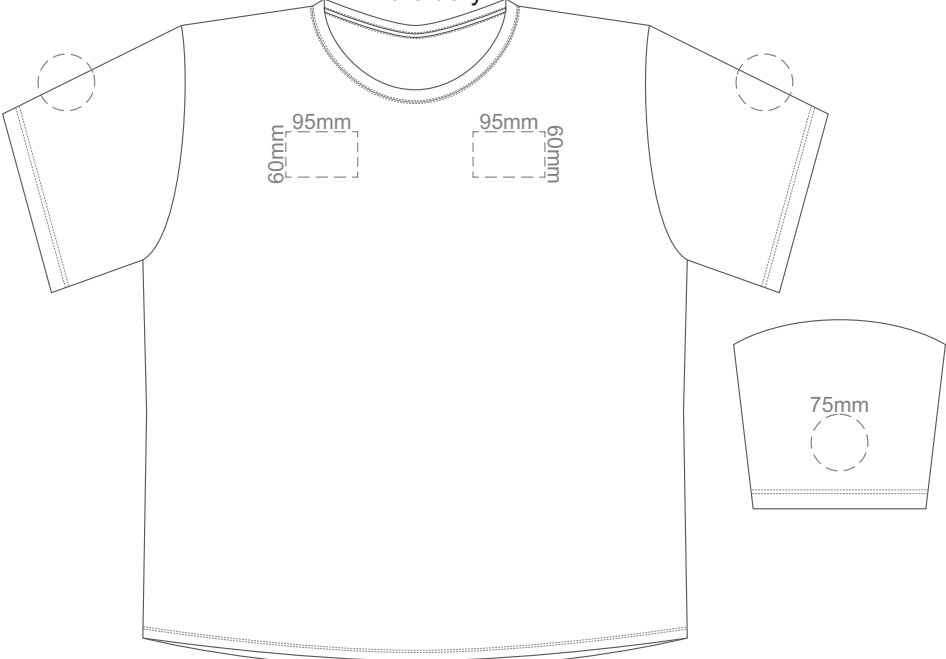

Eggshell
Grey
Ecru
Petrol
Navy
Carbon
Jet Black

10% of Actual Size
Embroidery

FRONT XS

10% of Actual Size
Embroidery

FRONT SMALL

10% of Actual Size
Embroidery

FRONT MEDIUM

10% of Actual Size
Embroidery

FRONT LARGE

10% of Actual Size
Embroidery

FRONT XL

10% of Actual Size
Embroidery

FRONT 2XL

Eggshell
Grey
Ecrú
Petrol
Navy
Carbon
Jet Black

10% of Actual Size
Embroidery

FRONT 3XL

10% of Actual Size
Embroidery

FRONT 4XL