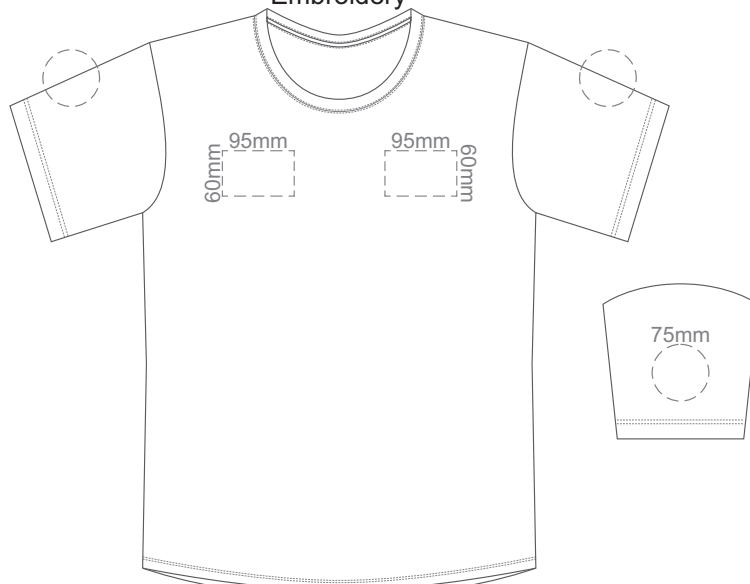

FRONT 4XL

Print area can be rotated to best suit.
Branding area can be moved anywhere within the red line.

BACK 4XL

Print area can be rotated to best suit.
Branding area can be moved anywhere within the red line.

Eggshell
Grey
Ecru
Petrol
Navy
Carbon
Jet Black

10% of Actual Size
Embroidery

FRONT XS

10% of Actual Size
Embroidery

FRONT SMALL

10% of Actual Size
Embroidery

FRONT MEDIUM

10% of Actual Size
Embroidery

FRONT LARGE

10% of Actual Size
Embroidery

FRONT XL

10% of Actual Size
Embroidery

FRONT 2XL

Eggshell
Grey
Ecrú
Petrol
Navy
Carbon
Jet Black

10% of Actual Size
Embroidery

FRONT 3XL

10% of Actual Size
Embroidery

FRONT 4XL