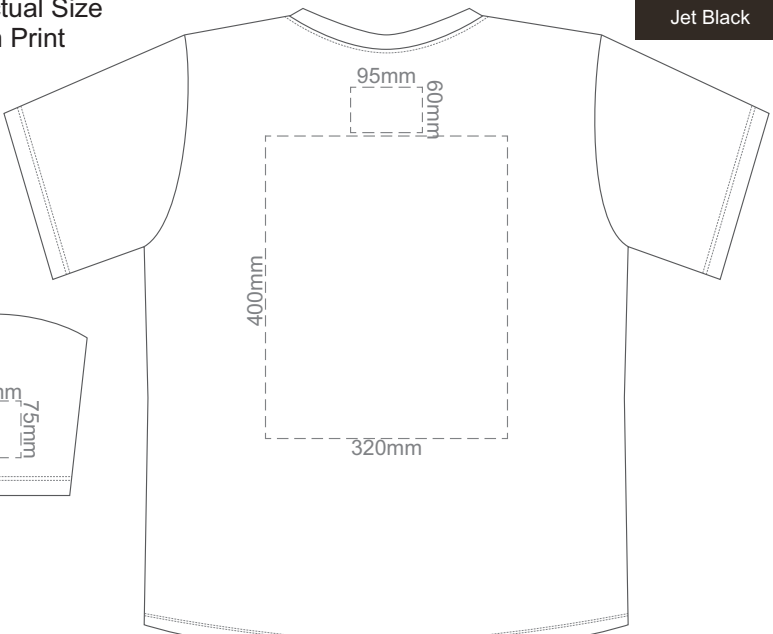

FRONT MEDIUM

BACK MEDIUM

10% of Actual Size
Screen Print

FRONT LARGE

BACK LARGE

10% of Actual Size
Screen Print

FRONT XL

BACK XL

10% of Actual Size
Screen Print

FRONT 2XL

BACK 2XL

FRONT 3XL

BACK 3XL

FRONT 4XL

BACK 4XL

Eggshell
Grey
Ecru
Petrol
Navy
Carbon
Jet Black

10% of Actual Size
Colourflex Transfer
Faux Embroidery
DigiFlex Transfer

FRONT XS

Print area can be rotated to best suit.
Branding area can be moved **anywhere within the red line.**

BACK XS

Print area can be rotated to best suit.
Branding area can be moved **anywhere within the red line.**

Eggshell
Grey
Ecu
Petrol
Navy
Carbon
Jet Black

10% of Actual Size
Colourflex Transfer
Faux Embroidery
DigiFlex Transfer

FRONT SMALL

Print area can be rotated to best suit.
Branding area can be moved **anywhere within the red line.**