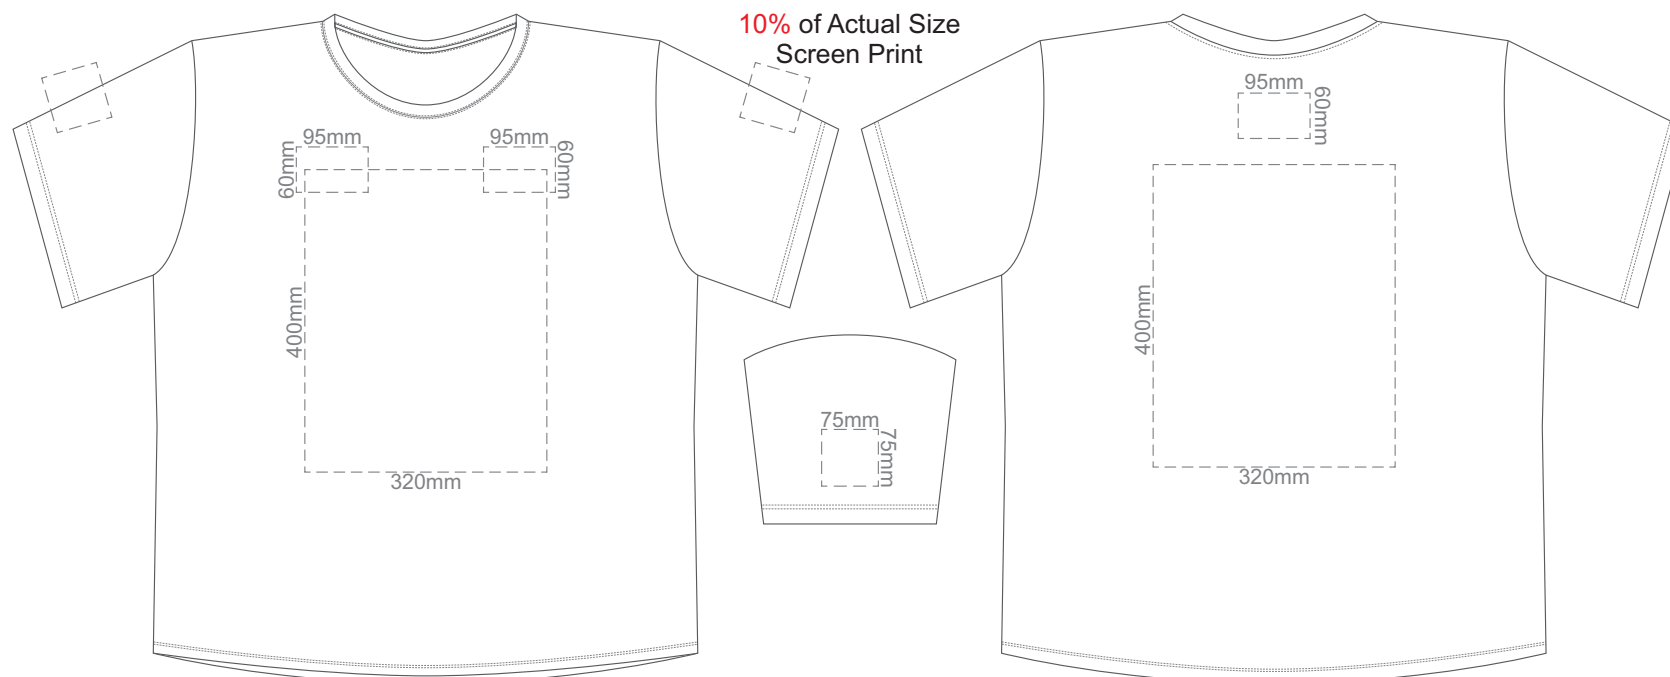

10% of Actual Size
Screen Print

FRONT 2XL

BACK 2XL

FRONT 3XL

BACK 3XL

FRONT 4XL

BACK 4XL

Eggshell
Grey
Ecru
Petrol
Navy
Carbon
Jet Black

10% of Actual Size
Colourflex Transfer
Faux Embroidery
DigiFlex Transfer

FRONT XS

Print area can be rotated to best suit.
Branding area can be moved **anywhere within the red line.**

BACK XS

Print area can be rotated to best suit.
Branding area can be moved **anywhere within the red line.**

Eggshell
Grey
Ecu
Petrol
Navy
Carbon
Jet Black

10% of Actual Size
Colourflex Transfer
Faux Embroidery
DigiFlex Transfer

FRONT SMALL

Print area can be rotated to best suit.
Branding area can be moved **anywhere within the red line.**

BACK SMALL

Print area can be rotated to best suit.
Branding area can be moved **anywhere within the red line.**

10% of Actual Size
Colourflex Transfer
Faux Embroidery
DigiFlex Transfer

FRONT MEDIUM

Print area can be rotated to best suit.
Branding area can be moved **anywhere within the red line.**