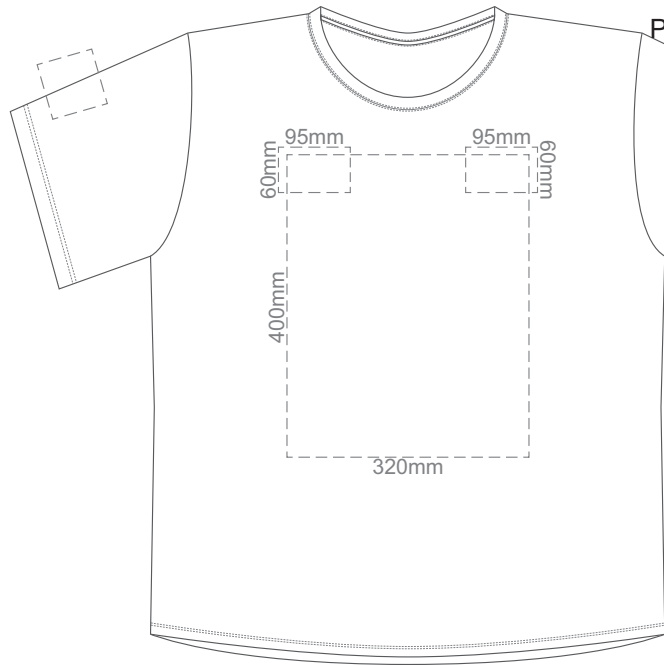

FRONT MEDIUM

BACK MEDIUM

10% of Actual Size
Screen Print
Puff Print (One Colour Only)

FRONT LARGE

BACK LARGE

10% of Actual Size
Screen Print
Puff Print (One Colour Only)

FRONT XL

BACK XL

10% of Actual Size
Screen Print
Puff Print (One Colour Only)

FRONT 2XL

BACK 2XL

10% of Actual Size
Screen Print
Puff Print (One Colour Only)

FRONT 3XL

BACK 3XL

10% of Actual Size
Screen Print
Puff Print (One Colour Only)

FRONT 4XL

BACK 4XL

Eggshell
Grey
Ecru
Petrol
Navy
Carbon
Jet Black

10% of Actual Size
Colourflex Transfer
Faux Embroidery
DigiFlex Transfer

FRONT XS

Print area can be rotated to best suit.
Branding area can be moved **anywhere within the red line.**

BACK XS

Print area can be rotated to best suit.
Branding area can be moved **anywhere within the red line.**

10% of Actual Size
Colourflex Transfer
Faux Embroidery
DigiFlex Transfer

FRONT SMALL

Print area can be rotated to best suit.
Branding area can be moved **anywhere within the red line.**