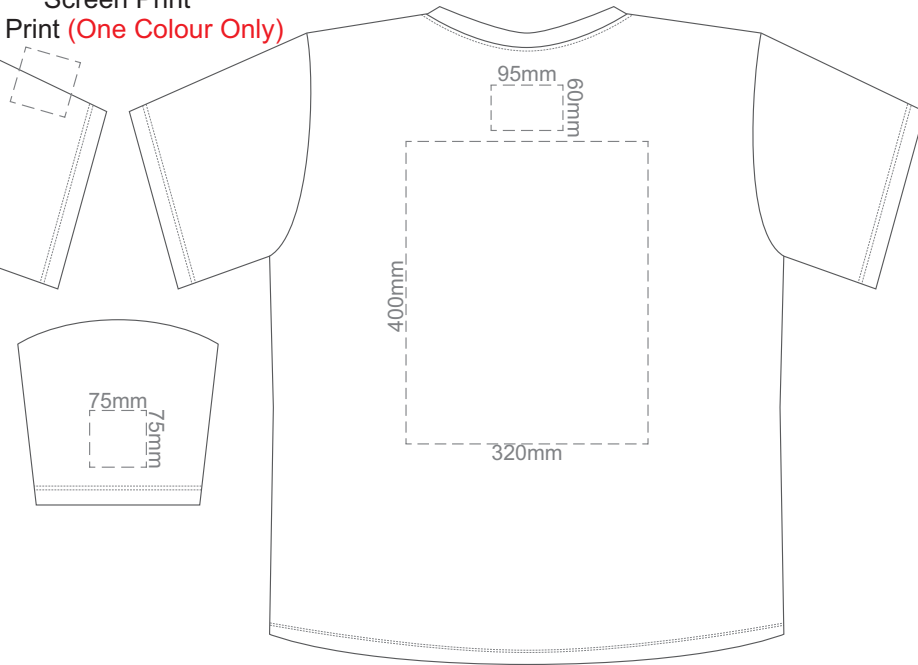

FRONT MEDIUM

BACK MEDIUM

10% of Actual Size
Screen Print
Puff Print (One Colour Only)

FRONT LARGE

BACK LARGE

10% of Actual Size
Screen Print
Puff Print (One Colour Only)

FRONT XL

BACK XL

10% of Actual Size
Screen Print
Puff Print (One Colour Only)

FRONT 2XL

BACK 2XL

10% of Actual Size
Screen Print
Puff Print (One Colour Only)

FRONT 3XL

BACK 3XL

10% of Actual Size
Screen Print
Puff Print (One Colour Only)

FRONT 4XL

BACK 4XL

Eggshell
Grey
Ecru
Petrol
Navy
Carbon
Jet Black

10% of Actual Size
Colourflex Transfer
Faux Embroidery
DigiFlex Transfer

FRONT XS

Print area can be rotated to best suit.
Branding area can be moved **anywhere within the red line.**

BACK XS

Print area can be rotated to best suit.
Branding area can be moved **anywhere within the red line.**

10% of Actual Size
Colourflex Transfer
Faux Embroidery
DigiFlex Transfer

FRONT SMALL

Print area can be rotated to best suit.
Branding area can be moved **anywhere within the red line.**