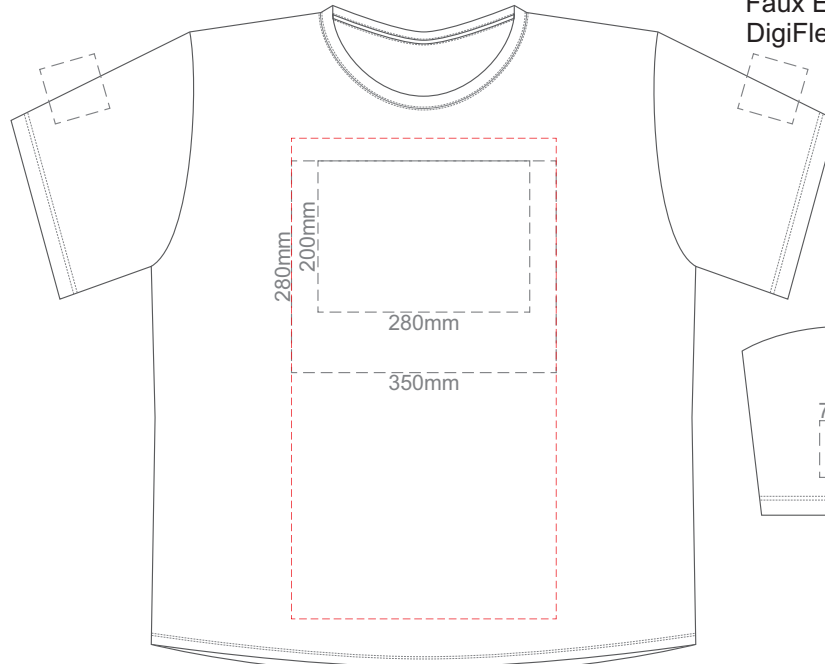

10% of Actual Size
Colourflex Transfer
Faux Embroidery
DigiFlex Transfer

FRONT XL

Print area can be rotated to best suit.
Branding area can be moved anywhere within the red line.

BACK XL

Print area can be rotated to best suit.
Branding area can be moved anywhere within the red line.

10% of Actual Size
Colourflex Transfer
Faux Embroidery
DigiFlex Transfer

White
Eggshell
Grey
Ecru
Petrol
Navy
Carbon
Jet Black

FRONT 2XL

Print area can be rotated to best suit.
Branding area can be moved anywhere within the red line.

BACK 2XL

Print area can be rotated to best suit.
Branding area can be moved anywhere within the red line.

10% of Actual Size
Colourflex Transfer
Faux Embroidery
DigiFlex Transfer

FRONT 3XL

Print area can be rotated to best suit.
Branding area can be moved anywhere within the red line.

BACK 3XL

Print area can be rotated to best suit.
Branding area can be moved anywhere within the red line.

Eggshell
Grey
Ecru
Petrol
Navy
Carbon
Jet Black

10% of Actual Size
Colourflex Transfer
Faux Embroidery
DigiFlex Transfer