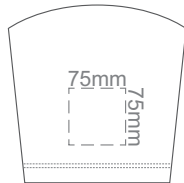

Eggshell
Grey
Ecrú
Petrol
Navy
Carbon
Jet Black

10% of Actual Size
Screen Print

FRONT XS

BACK XS

10% of Actual Size
Screen Print

FRONT SMALL

BACK SMALL

10% of Actual Size
Screen Print

FRONT MEDIUM

BACK MEDIUM

10% of Actual Size
Screen Print

FRONT LARGE

BACK LARGE

10% of Actual Size
Screen Print

FRONT XL

BACK XL

10% of Actual Size
Screen Print

FRONT 2XL

BACK 2XL

FRONT 3XL

BACK 3XL

FRONT 4XL

BACK 4XL

Eggshell
Grey
Ecru
Petrol
Navy
Carbon
Jet Black

10% of Actual Size
Colourflex Transfer
Faux Embroidery
DigiFlex Transfer

FRONT XS

Print area can be rotated to best suit.
Branding area can be moved **anywhere within the red line.**

BACK XS

Print area can be rotated to best suit.
Branding area can be moved **anywhere within the red line.**