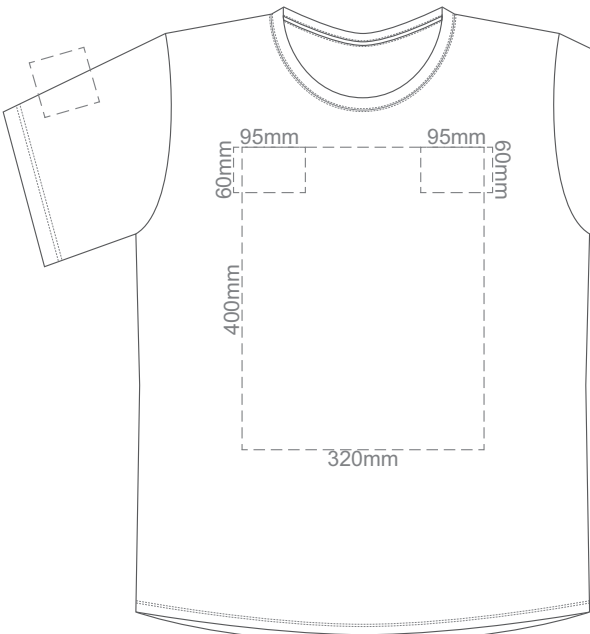

FRONT MEDIUM

BACK MEDIUM

10% of Actual Size
Screen Print

FRONT LARGE

BACK LARGE

10% of Actual Size
Screen Print

FRONT XL

BACK XL

10% of Actual Size
Screen Print

FRONT 2XL

BACK 2XL

FRONT 3XL

BACK 3XL

FRONT 4XL

BACK 4XL

Eggshell
Grey
Ecru
Petrol
Navy
Carbon
Jet Black

10% of Actual Size
Colourflex Transfer
Faux Embroidery
DigiFlex Transfer

FRONT XS

Print area can be rotated to best suit.
Branding area can be moved **anywhere within the red line.**

BACK XS

Print area can be rotated to best suit.
Branding area can be moved **anywhere within the red line.**

Eggshell
Grey
Ecu
Petrol
Navy
Carbon
Jet Black

10% of Actual Size
Colourflex Transfer
Faux Embroidery
DigiFlex Transfer

FRONT SMALL

Print area can be rotated to best suit.
Branding area can be moved **anywhere within the red line.**