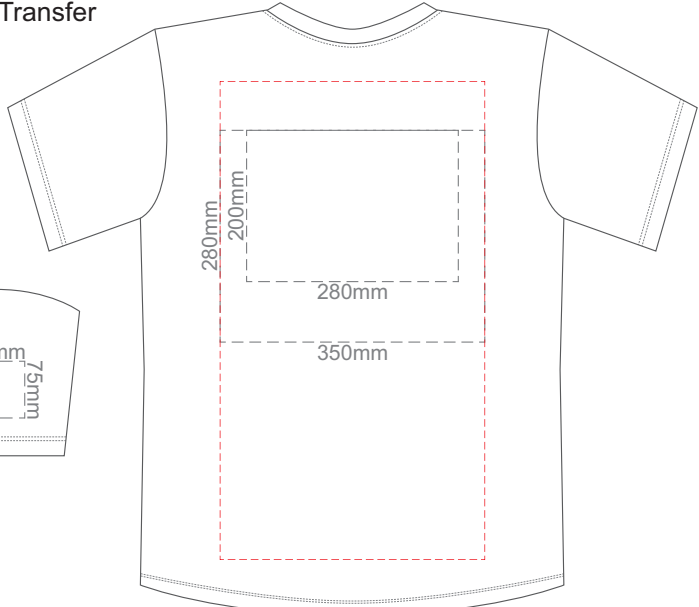

10% of Actual Size
Colourflex Transfer
Faux Embroidery
DigiFlex Transfer

White
Eggshell
Grey
Ecru
Petrol
Navy
Carbon
Jet Black

FRONT LARGE

BACK LARGE

10% of Actual Size
Colourflex Transfer
Faux Embroidery
DigiFlex Transfer

FRONT XL

Print area can be rotated to best suit.
Branding area can be moved anywhere within the red line.

BACK XL

Print area can be rotated to best suit.
Branding area can be moved anywhere within the red line.

10% of Actual Size
Colourflex Transfer
Faux Embroidery
DigiFlex Transfer

White
Eggshell
Grey
Ecru
Petrol
Navy
Carbon
Jet Black

FRONT 2XL

BACK 2XL