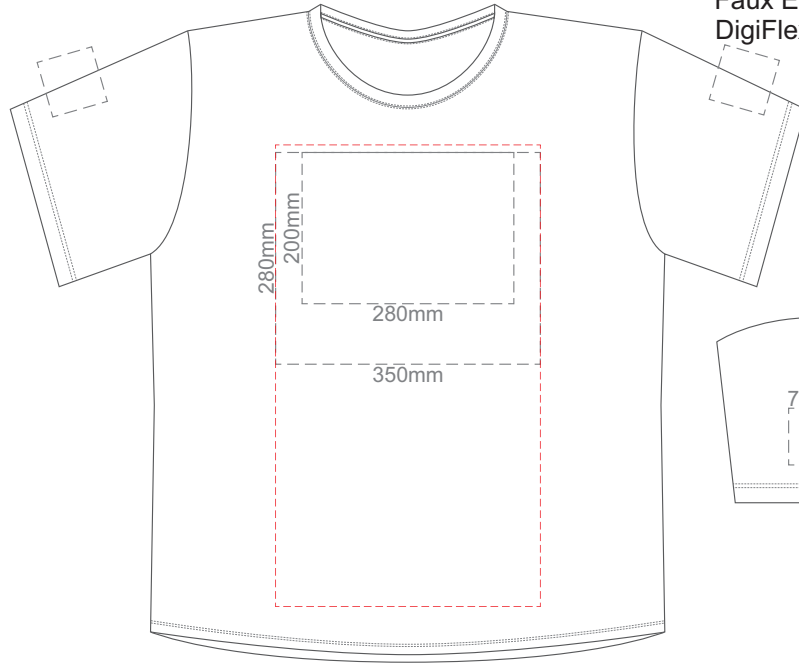

10% of Actual Size
Colourflex Transfer
Faux Embroidery
DigiFlex Transfer

FRONT XL

Print area can be rotated to best suit.
Branding area can be moved anywhere within the red line.

BACK XL

Print area can be rotated to best suit.
Branding area can be moved anywhere within the red line.

Eggshell
Grey
Ecru
Petrol
Navy
Carbon
Jet Black

10% of Actual Size
Colourflex Transfer
Faux Embroidery
DigiFlex Transfer

FRONT 2XL

Print area can be rotated to best suit.
Branding area can be moved anywhere within the red line.

BACK 2XL

Print area can be rotated to best suit.
Branding area can be moved anywhere within the red line.

10% of Actual Size
Colourflex Transfer
Faux Embroidery
DigiFlex Transfer

FRONT 3XL

Print area can be rotated to best suit.
Branding area can be moved anywhere within the red line.

BACK 3XL

Print area can be rotated to best suit.
Branding area can be moved anywhere within the red line.

Eggshell
Grey
Ecru
Petrol
Navy
Carbon
Jet Black

10% of Actual Size
Colourflex Transfer
Faux Embroidery
DigiFlex Transfer