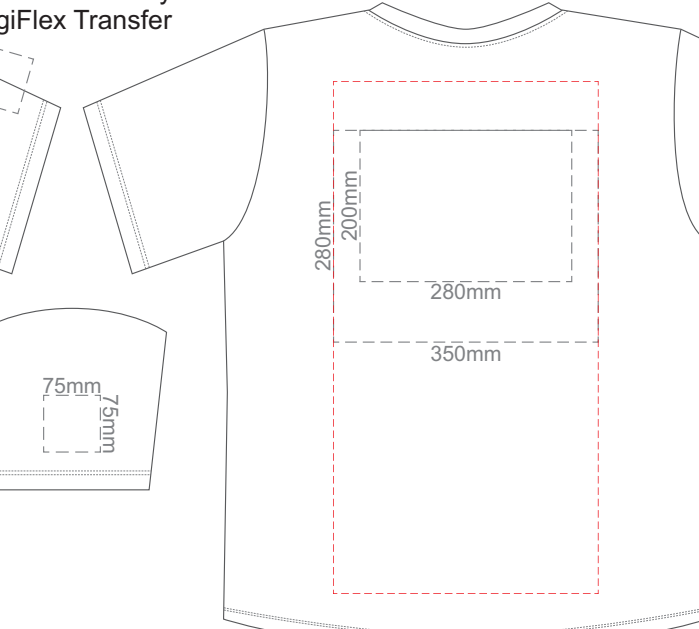

10% of Actual Size
Colourflex Transfer
Faux Embroidery
DigiFlex Transfer

White
Eggshell
Grey
Ecru
Petrol
Navy
Carbon
Jet Black

FRONT LARGE

BACK LARGE

10% of Actual Size
Colourflex Transfer
Faux Embroidery
DigiFlex Transfer

FRONT XL

Print area can be rotated to best suit.
Branding area can be moved anywhere within the red line.

BACK XL

Print area can be rotated to best suit.
Branding area can be moved anywhere within the red line.

10% of Actual Size
Colourflex Transfer
Faux Embroidery
DigiFlex Transfer

White
Eggshell
Grey
Ecru
Petrol
Navy
Carbon
Jet Black

FRONT 2XL

BACK 2XL