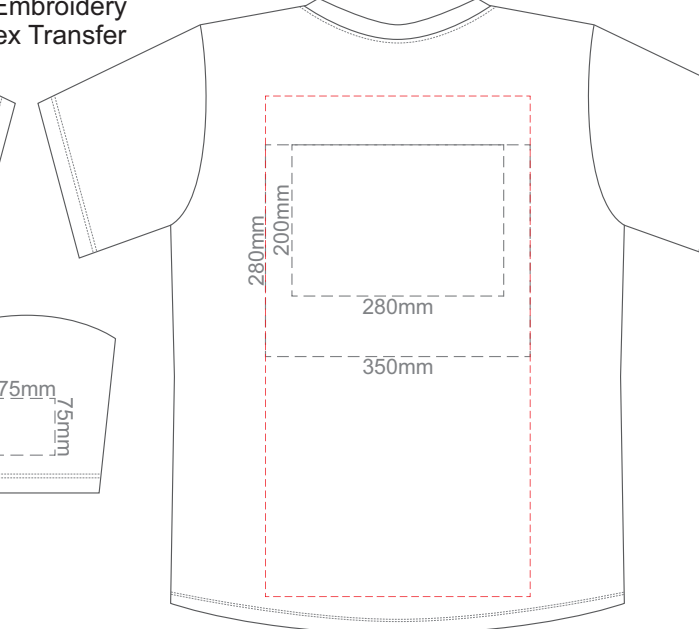

BACK XL

Print area can be rotated to best suit.
Branding area can be moved anywhere within the red line.

10% of Actual Size
Colourflex Transfer
Faux Embroidery
DigiFlex Transfer

White
Eggshell
Grey
Ecru
Petrol
Navy
Carbon
Jet Black