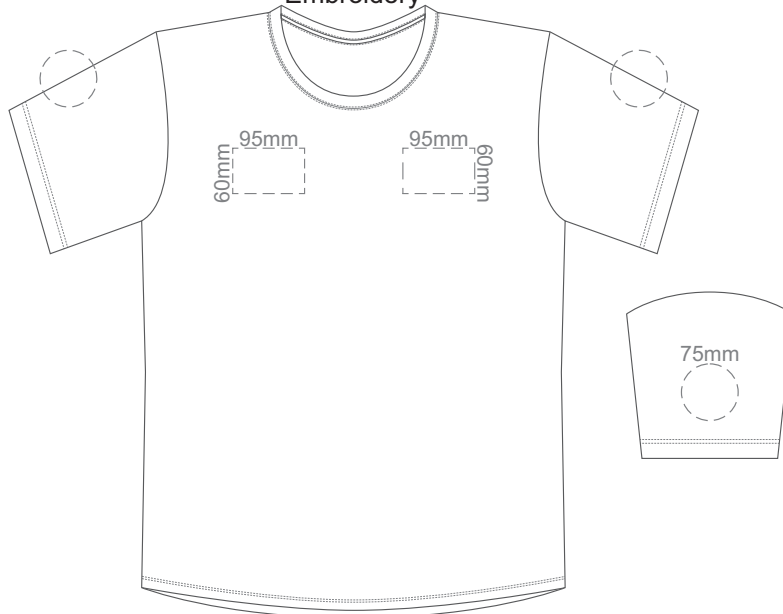

FRONT 4XL

Print area can be rotated to best suit.
Branding area can be moved anywhere within the red line.

BACK 4XL

Print area can be rotated to best suit.
Branding area can be moved anywhere within the red line.

Eggshell
Grey
Ecru
Petrol
Navy
Carbon
Jet Black

10% of Actual Size
Embroidery

FRONT XS

10% of Actual Size
Embroidery

FRONT SMALL

10% of Actual Size
Embroidery

FRONT MEDIUM

10% of Actual Size
Embroidery

FRONT LARGE

10% of Actual Size
Embroidery

FRONT XL

10% of Actual Size
Embroidery

FRONT 2XL

Eggshell
Grey
Ecrú
Petrol
Navy
Carbon
Jet Black

10% of Actual Size
Embroidery

FRONT 3XL

10% of Actual Size
Embroidery

FRONT 4XL