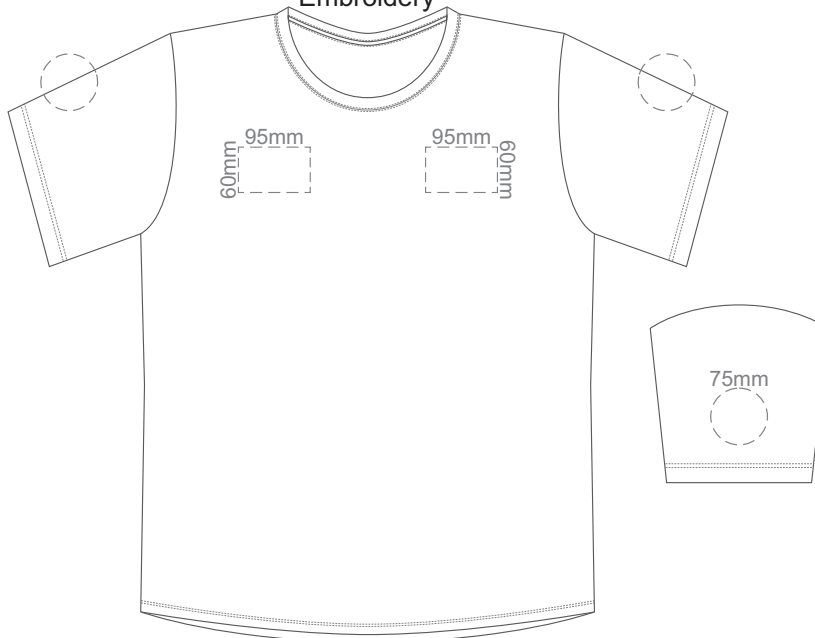

FRONT 4XL

Print area can be rotated to best suit.
Branding area can be moved anywhere within the red line.

BACK 4XL

Print area can be rotated to best suit.
Branding area can be moved anywhere within the red line.

Eggshell
Grey
Ecru
Petrol
Navy
Carbon
Jet Black

10% of Actual Size
Embroidery

FRONT XS

10% of Actual Size
Embroidery

FRONT SMALL

10% of Actual Size
Embroidery

FRONT MEDIUM

10% of Actual Size
Embroidery

FRONT LARGE

10% of Actual Size
Embroidery

FRONT XL

10% of Actual Size
Embroidery

FRONT 2XL

Eggshell
Grey
Ecrú
Petrol
Navy
Carbon
Jet Black

10% of Actual Size
Embroidery

FRONT 3XL

10% of Actual Size
Embroidery

FRONT 4XL