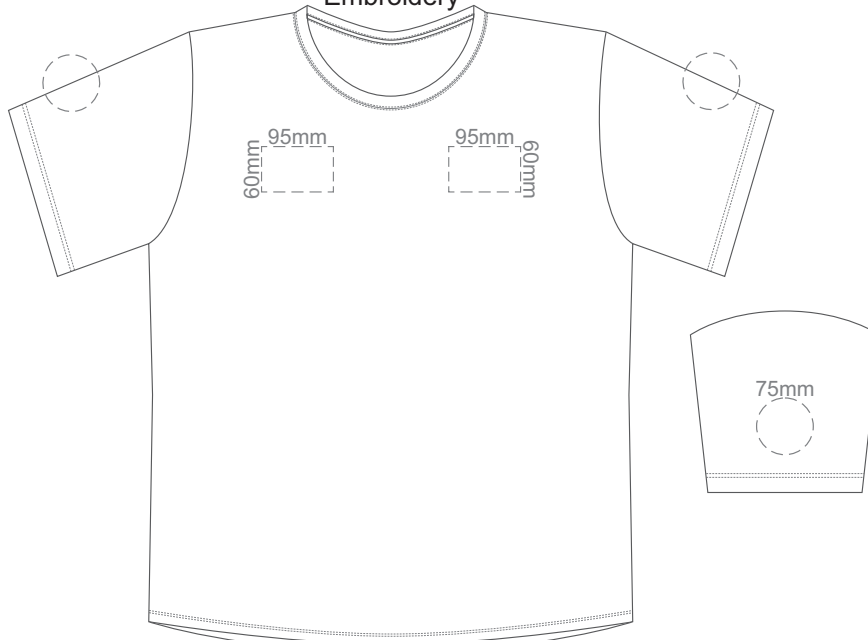

FRONT 4XL

Print area can be rotated to best suit.
Branding area can be moved anywhere within the red line.

BACK 4XL

Print area can be rotated to best suit.
Branding area can be moved anywhere within the red line.

10% of Actual Size
Embroidery

FRONT XS

10% of Actual Size
Embroidery

FRONT SMALL

10% of Actual Size
Embroidery

FRONT MEDIUM

10% of Actual Size
Embroidery

FRONT LARGE

10% of Actual Size
Embroidery

FRONT XL

10% of Actual Size
Embroidery

FRONT 2XL

Eggshell
Grey
Ecu
Petrol
Navy
Carbon
Jet Black

10% of Actual Size
Embroidery

FRONT 3XL

10% of Actual Size
Embroidery