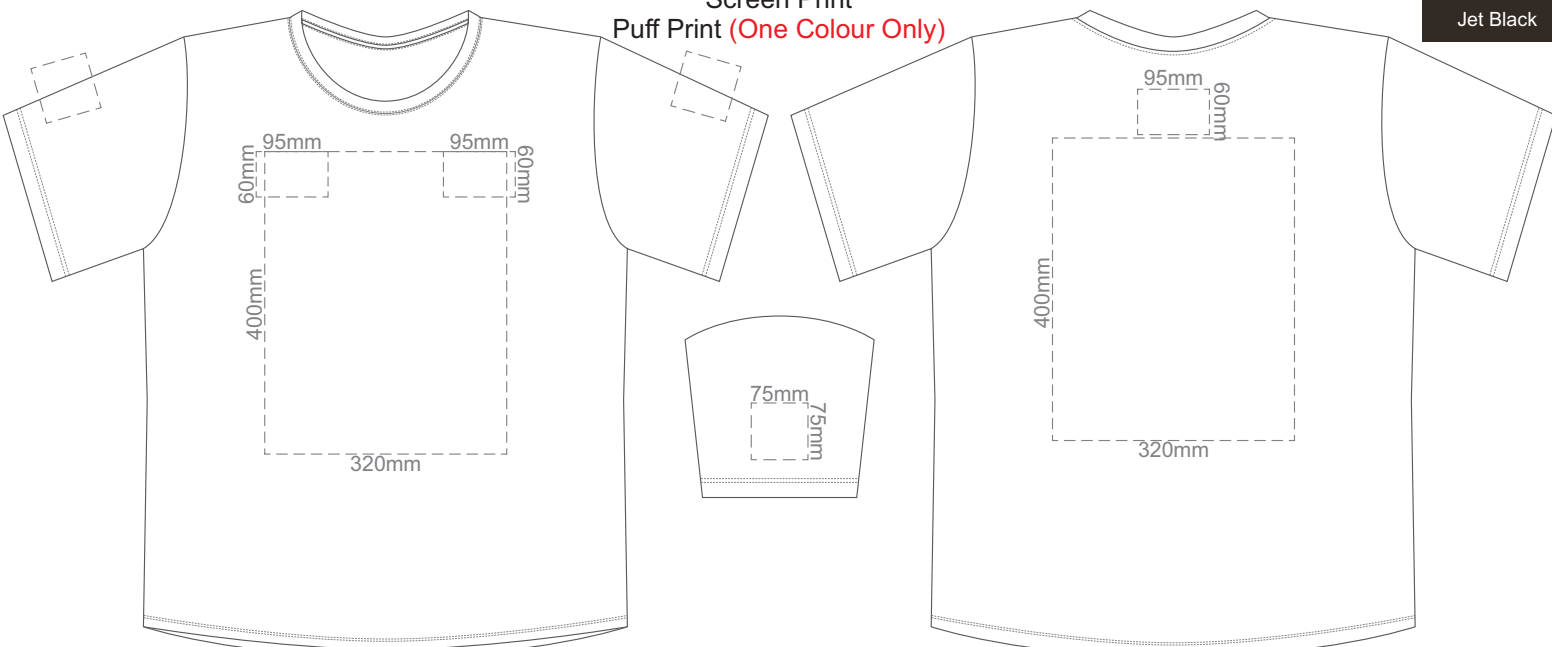

FRONT MEDIUM

BACK MEDIUM

10% of Actual Size
Screen Print
Puff Print (One Colour Only)

FRONT LARGE

BACK LARGE

10% of Actual Size
Screen Print
Puff Print (One Colour Only)

FRONT XL

BACK XL

10% of Actual Size
Screen Print
Puff Print (One Colour Only)

FRONT 2XL

BACK 2XL

10% of Actual Size
Screen Print
Puff Print (One Colour Only)

FRONT 3XL

BACK 3XL

10% of Actual Size
Screen Print
Puff Print (One Colour Only)

FRONT 4XL

BACK 4XL

Eggshell
Grey
Ecru
Petrol
Navy
Carbon
Jet Black

10% of Actual Size
Colourflex Transfer
Faux Embroidery
DigiFlex Transfer

FRONT XS

Print area can be rotated to best suit.
Branding area can be moved **anywhere within the red line.**

BACK XS

Print area can be rotated to best suit.
Branding area can be moved **anywhere within the red line.**

10% of Actual Size
Colourflex Transfer
Faux Embroidery
DigiFlex Transfer

FRONT SMALL

Print area can be rotated to best suit.
Branding area can be moved **anywhere within the red line.**