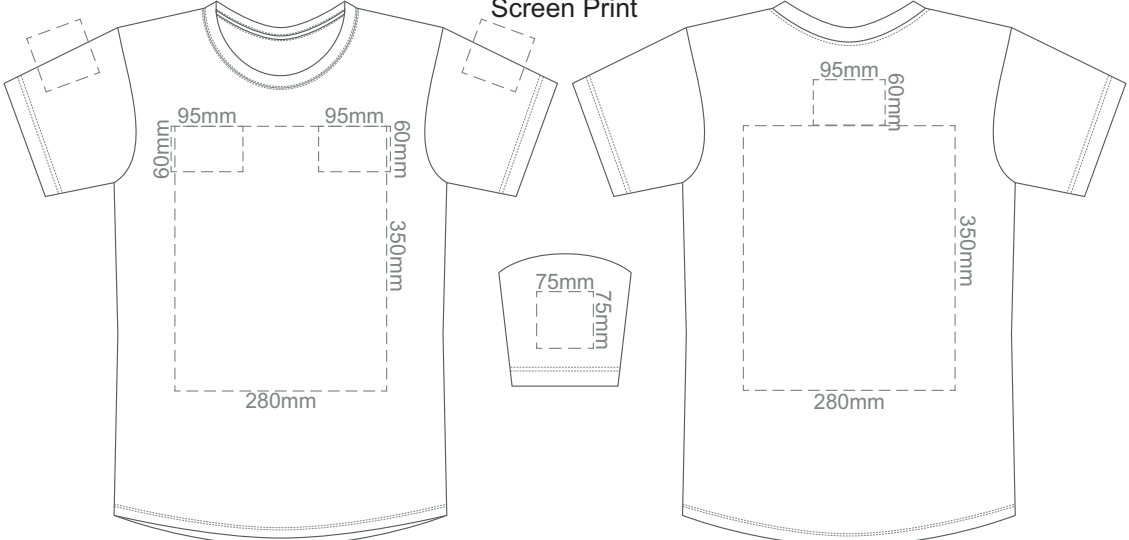

Eggshell
Grey
Ecrú
Petrol
Navy
Carbon
Jet Black

10% of Actual Size
Screen Print

FRONT XS

BACK XS

10% of Actual Size
Screen Print

FRONT SMALL

BACK SMALL

10% of Actual Size
Screen Print

FRONT MEDIUM

BACK MEDIUM

10% of Actual Size
Screen Print

FRONT LARGE

BACK LARGE

10% of Actual Size
Screen Print

FRONT XL

BACK XL

BACK MEDIUM

Print area can be rotated to best suit.
Branding area can be moved **anywhere within the red line.**

10% of Actual Size
Colourflex Transfer
Faux Embroidery
DigiFlex Transfer

White
Eggshell
Grey
Ecru
Petrol
Navy
Carbon
Jet Black

BACK 3XL

Print area can be rotated to best suit.
Branding area can be moved anywhere within the red line.

Eggshell
Grey
Ecru
Petrol
Navy
Carbon
Jet Black

10% of Actual Size
Colourflex Transfer
Faux Embroidery
DigiFlex Transfer