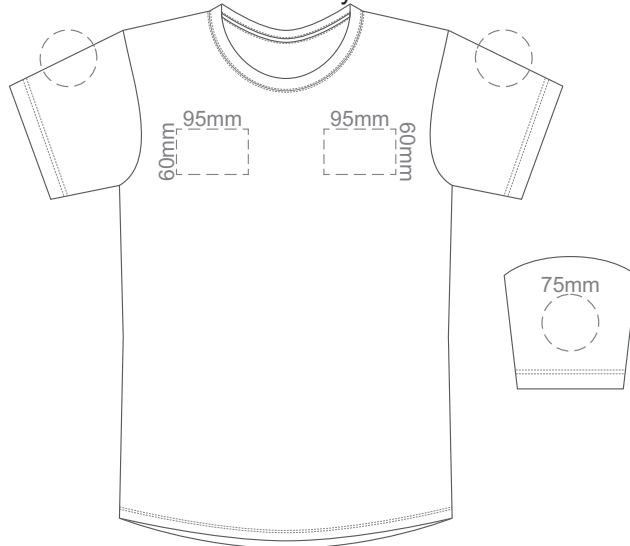

BACK 2XL

Print area can be rotated to best suit.
Branding area can be moved anywhere within the red line.

10% of Actual Size
Colourflex Transfer
Faux Embroidery
DigiFlex Transfer

FRONT 3XL

Print area can be rotated to best suit.
Branding area can be moved anywhere within the red line.

BACK 3XL

Print area can be rotated to best suit.
Branding area can be moved anywhere within the red line.

Eggshell
Grey
Ecru
Petrol
Navy
Carbon
Jet Black

10% of Actual Size
Colourflex Transfer
Faux Embroidery
DigiFlex Transfer

FRONT 4XL

Print area can be rotated to best suit.
Branding area can be moved anywhere within the red line.

BACK 4XL

Print area can be rotated to best suit.
Branding area can be moved anywhere within the red line.

Eggshell
Grey
Ecru
Petrol
Navy
Carbon
Jet Black

10% of Actual Size
Embroidery

FRONT XS

10% of Actual Size
Embroidery

FRONT SMALL

10% of Actual Size
Embroidery

FRONT MEDIUM

10% of Actual Size
Embroidery