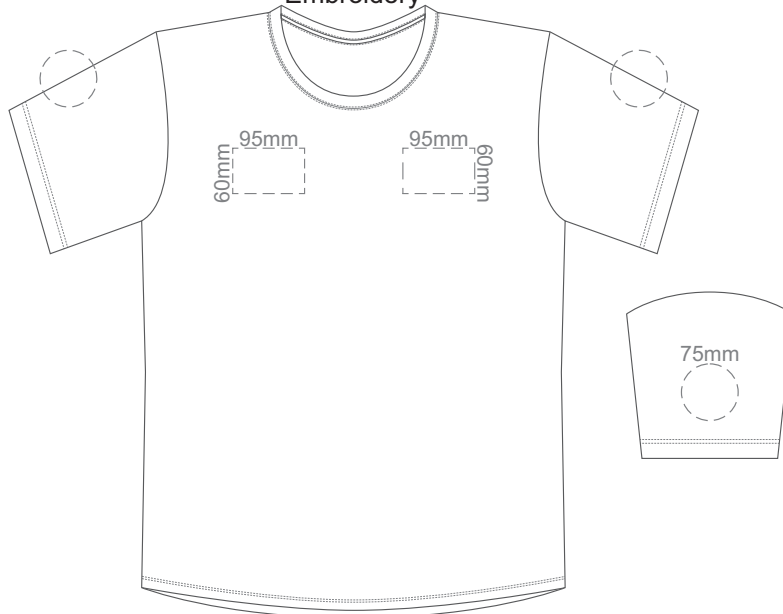

BACK 3XL

Print area can be rotated to best suit.
Branding area can be moved anywhere within the red line.

Eggshell
Grey
Ecru
Petrol
Navy
Carbon
Jet Black

10% of Actual Size
Colourflex Transfer
Faux Embroidery
DigiFlex Transfer

FRONT 4XL

Print area can be rotated to best suit.
Branding area can be moved anywhere within the red line.

BACK 4XL

Print area can be rotated to best suit.
Branding area can be moved anywhere within the red line.

10% of Actual Size
Embroidery

FRONT XS

10% of Actual Size
Embroidery

FRONT SMALL

10% of Actual Size
Embroidery

FRONT MEDIUM

10% of Actual Size
Embroidery

FRONT LARGE

10% of Actual Size
Embroidery

FRONT XL

10% of Actual Size
Embroidery

FRONT 2XL

Eggshell
Grey
Ecu
Petrol
Navy
Carbon
Jet Black

10% of Actual Size
Embroidery

FRONT 3XL

10% of Actual Size
Embroidery