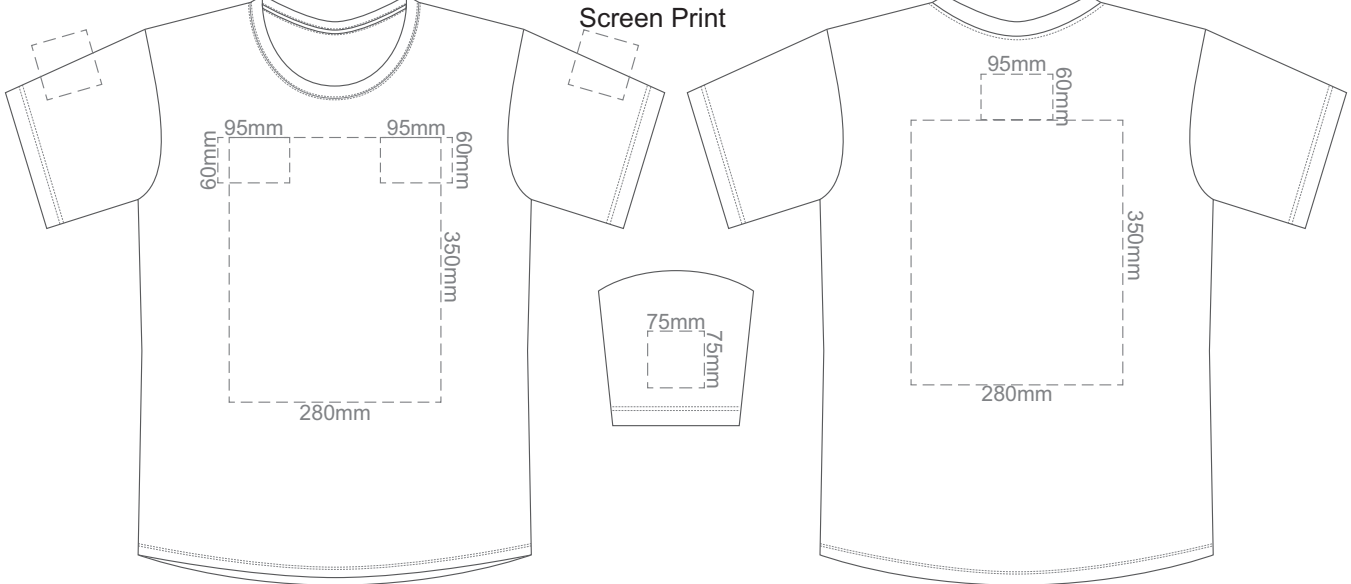

Eggshell
Grey
Ecrú
Petrol
Navy
Carbon
Jet Black

10% of Actual Size
Screen Print

FRONT XS

BACK XS

10% of Actual Size
Screen Print

FRONT SMALL

BACK SMALL

10% of Actual Size
Screen Print

FRONT MEDIUM

BACK MEDIUM

10% of Actual Size
Screen Print

FRONT LARGE

BACK LARGE

10% of Actual Size
Screen Print

FRONT XL

BACK XL

10% of Actual Size
Colourflex Transfer
Faux Embroidery
DigiFlex Transfer

FRONT XS

Print area can be rotated to best suit.
Branding area can be moved **anywhere within the red line.**

BACK XS

Print area can be rotated to best suit.
Branding area can be moved **anywhere within the red line.**

BACK 3XL

Print area can be rotated to best suit.
Branding area can be moved anywhere within the red line.

Eggshell
Grey
Ecru
Petrol
Navy
Carbon
Jet Black

10% of Actual Size
Colourflex Transfer
Faux Embroidery
DigiFlex Transfer