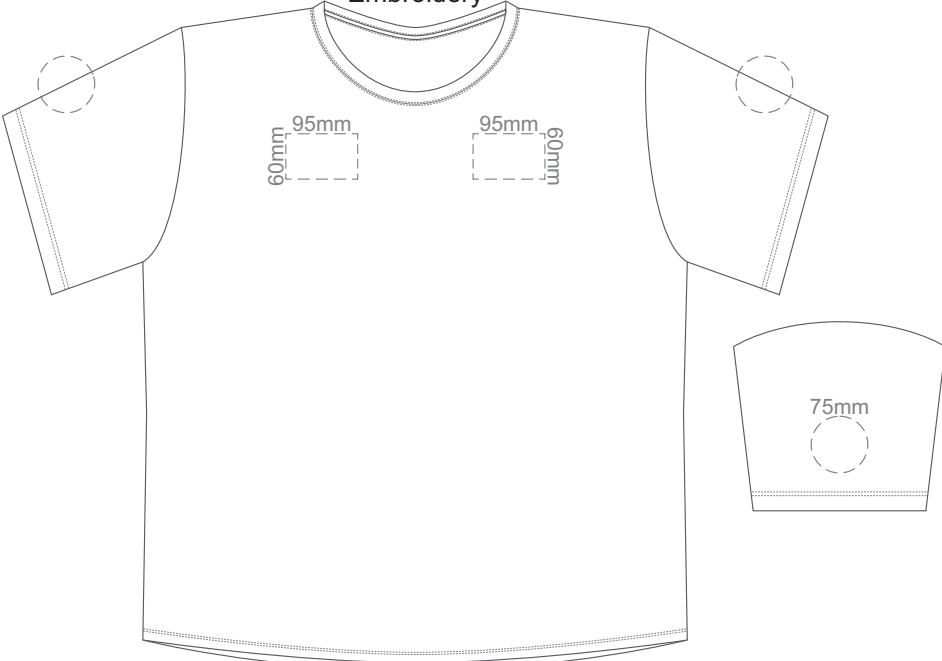

BACK XS

Print area can be rotated to best suit.
Branding area can be moved **anywhere within the red line.**

10% of Actual Size
Colourflex Transfer
Faux Embroidery
DigiFlex Transfer

FRONT SMALL

Print area can be rotated to best suit.
Branding area can be moved **anywhere within the red line.**

10% of Actual Size
Embroidery

FRONT XS

10% of Actual Size
Embroidery

FRONT SMALL

10% of Actual Size
Embroidery

FRONT MEDIUM

10% of Actual Size
Embroidery

FRONT LARGE

10% of Actual Size
Embroidery

FRONT XL

10% of Actual Size
Embroidery

FRONT 2XL

Eggshell
Grey
Ecu
Petrol
Navy
Carbon
Jet Black

10% of Actual Size
Embroidery

FRONT 3XL

10% of Actual Size
Embroidery

FRONT 4XL