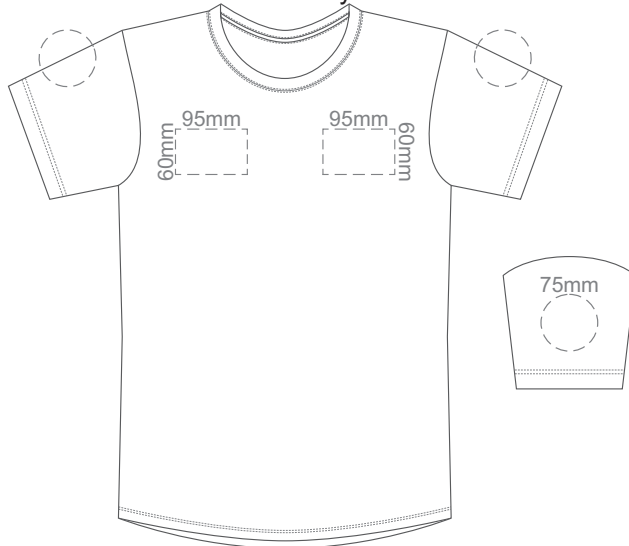

BACK 2XL

Print area can be rotated to best suit.
Branding area can be moved anywhere within the red line.

10% of Actual Size
Colourflex Transfer
Faux Embroidery
DigiFlex Transfer

FRONT 3XL

Print area can be rotated to best suit.
Branding area can be moved anywhere within the red line.

BACK 3XL

Print area can be rotated to best suit.
Branding area can be moved anywhere within the red line.

Eggshell
Grey
Ecru
Petrol
Navy
Carbon
Jet Black

10% of Actual Size
Colourflex Transfer
Faux Embroidery
DigiFlex Transfer

FRONT 4XL

Print area can be rotated to best suit.
Branding area can be moved anywhere within the red line.

BACK 4XL

Print area can be rotated to best suit.
Branding area can be moved anywhere within the red line.

10% of Actual Size
Embroidery

FRONT XS

10% of Actual Size
Embroidery

FRONT SMALL

10% of Actual Size
Embroidery

FRONT MEDIUM

10% of Actual Size
Embroidery

FRONT LARGE