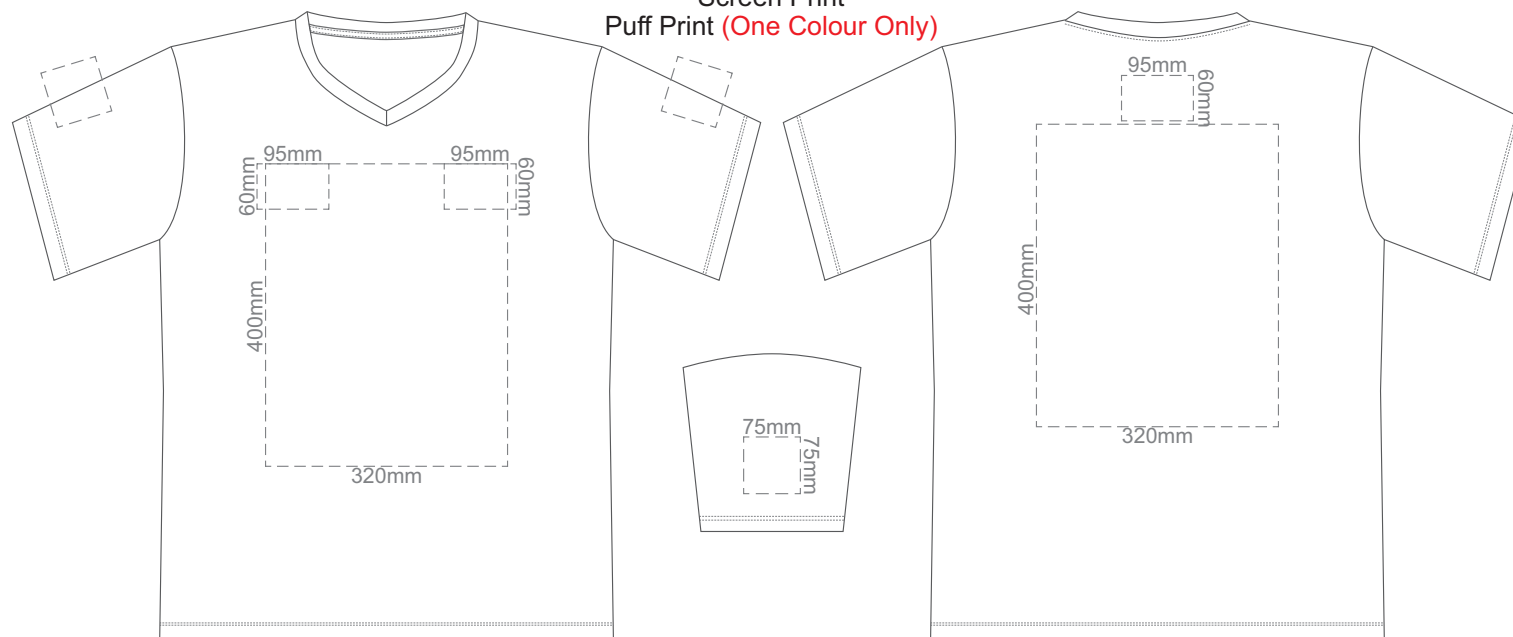

FRONT MEDIUM

BACK MEDIUM

10% of Actual Size
Screen Print
Puff Print (One Colour Only)

FRONT LARGE

BACK LARGE

10% of Actual Size
Screen Print
Puff Print (One Colour Only)

FRONT XL

BACK XL

10% of Actual Size
Screen Print
Puff Print (One Colour Only)

10% of Actual Size
Screen Print
Puff Print (One Colour Only)

FRONT 3XL

BACK 3XL

10% of Actual Size
Screen Print
Puff Print (One Colour Only)

FRONT 4XL

BACK 4XL

10% of Actual Size
Colourflex Transfer
Faux Embroidery
DigiFlex Transfer

FRONT XS

Print area can be rotated to best suit.
Branding area can be moved anywhere within the red line.

BACK XS

Print area can be rotated to best suit.
Branding area can be moved anywhere within the red line.

10% of Actual Size
Colourflex Transfer
Faux Embroidery
DigiFlex Transfer

FRONT SMALL

Print area can be rotated to best suit.
Branding area can be moved anywhere within the red line.

BACK SMALL

Print area can be rotated to best suit.
Branding area can be moved anywhere within the red line.