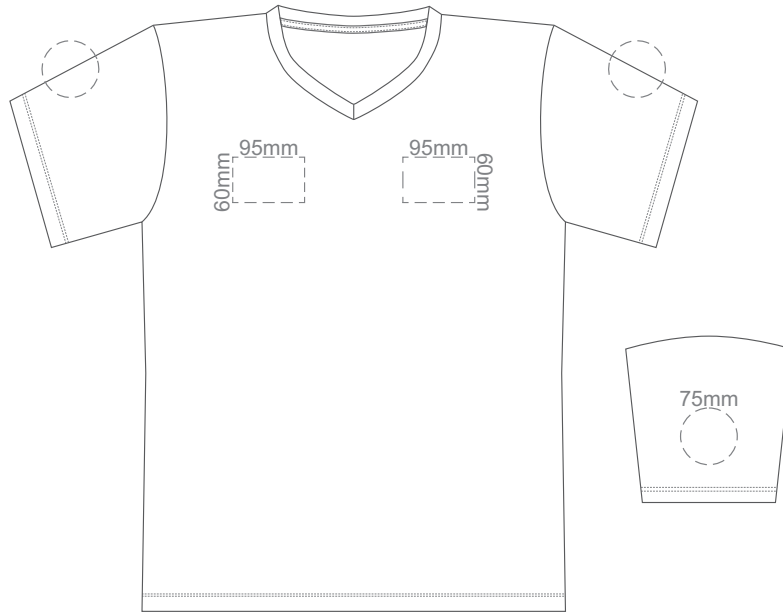

BACK 4XL

10% of Actual Size
Colourflex Transfer
Faux Embroidery
DigiFlex Transfer

FRONT XS

Print area can be rotated to best suit.
Branding area can be moved anywhere within the red line.

BACK XS

Print area can be rotated to best suit.
Branding area can be moved anywhere within the red line.

BACK 3XL

Print area can be rotated to best suit.
Branding area can be moved anywhere within the red line.

10% of Actual Size
Colourflex Transfer
Faux Embroidery
DigiFlex Transfer

FRONT 4XL

Print area can be rotated to best suit.
Branding area can be moved anywhere within the red line.

BACK 4XL

Print area can be rotated to best suit.
Branding area can be moved anywhere within the red line.

10% of Actual Size
Embroidery

FRONT XS

10% of Actual Size
Embroidery

FRONT SMALL

10% of Actual Size
Embroidery

FRONT MEDIUM

Eggshell

Jet Black

10% of Actual Size
Embroidery

FRONT LARGE

10% of Actual Size
Embroidery

FRONT XL

10% of Actual Size
Embroidery