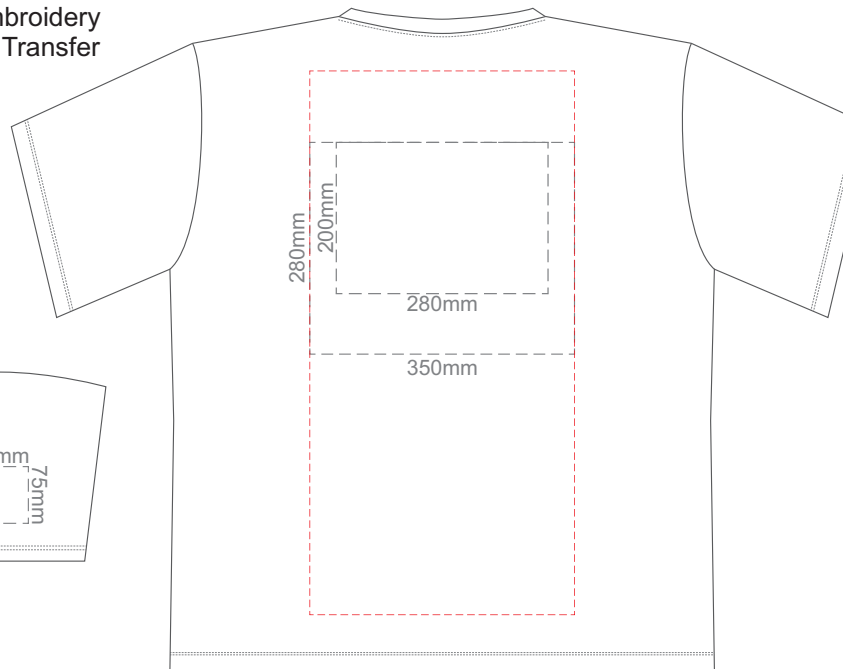

BACK XL

Print area can be rotated to best suit.
Branding area can be moved anywhere within the red line.

10% of Actual Size
Colourflex Transfer
Faux Embroidery
DigiFlex Transfer

FRONT 2XL

Print area can be rotated to best suit.
Branding area can be moved anywhere within the red line.

BACK 2XL

Print area can be rotated to best suit.
Branding area can be moved anywhere within the red line.

10% of Actual Size
Colourflex Transfer
Faux Embroidery
DigiFlex Transfer

FRONT 3XL

Print area can be rotated to best suit.
Branding area can be moved anywhere within the red line.

BACK 3XL

Print area can be rotated to best suit.
Branding area can be moved anywhere within the red line.

10% of Actual Size
Colourflex Transfer
Faux Embroidery
DigiFlex Transfer

FRONT 4XL

Print area can be rotated to best suit.
Branding area can be moved anywhere within the red line.

BACK 4XL

Print area can be rotated to best suit.
Branding area can be moved anywhere within the red line.

10% of Actual Size
Embroidery

FRONT XS

10% of Actual Size
Embroidery

FRONT SMALL

10% of Actual Size
Embroidery