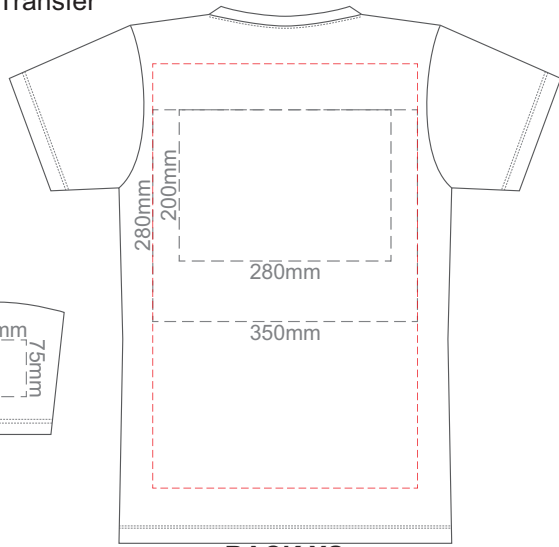

10% of Actual Size
Screen Print
Puff Print (One Colour Only)

10% of Actual Size
Screen Print
Puff Print (One Colour Only)

FRONT 3XL

BACK 3XL

10% of Actual Size
Screen Print
Puff Print (One Colour Only)

FRONT 4XL

BACK 4XL

10% of Actual Size
Colourflex Transfer
Faux Embroidery
DigiFlex Transfer

FRONT XS

Print area can be rotated to best suit.
Branding area can be moved anywhere within the red line.

BACK XS

Print area can be rotated to best suit.
Branding area can be moved anywhere within the red line.

10% of Actual Size
Colourflex Transfer
Faux Embroidery
DigiFlex Transfer

FRONT SMALL

Print area can be rotated to best suit.
Branding area can be moved anywhere within the red line.

BACK SMALL

Print area can be rotated to best suit.
Branding area can be moved anywhere within the red line.

10% of Actual Size
Colourflex Transfer
Faux Embroidery
DigiFlex Transfer

FRONT MEDIUM

Print area can be rotated to best suit.
Branding area can be moved anywhere within the red line.

BACK MEDIUM

Print area can be rotated to best suit.
Branding area can be moved anywhere within the red line.