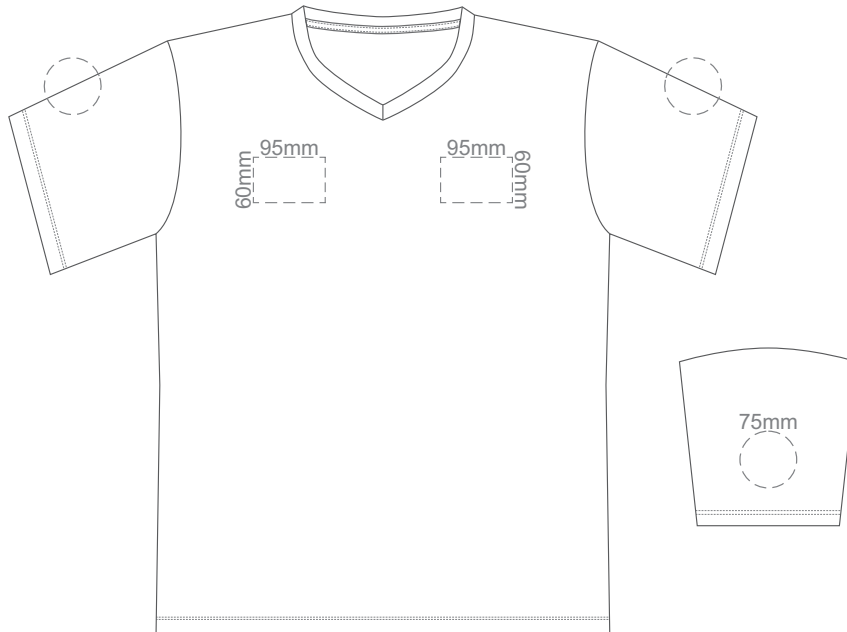

BACK 4XL

10% of Actual Size
Colourflex Transfer
Faux Embroidery
DigiFlex Transfer

FRONT XS

Print area can be rotated to best suit.
Branding area can be moved anywhere within the red line.

BACK XS

Print area can be rotated to best suit.
Branding area can be moved anywhere within the red line.

BACK 4XL

Print area can be rotated to best suit.
Branding area can be moved anywhere within the red line.

10% of Actual Size
Embroidery

FRONT XS

10% of Actual Size
Embroidery

FRONT SMALL

10% of Actual Size
Embroidery

FRONT MEDIUM

Eggshell

Jet Black

10% of Actual Size
Embroidery

FRONT LARGE

10% of Actual Size
Embroidery

FRONT XL

10% of Actual Size
Embroidery

FRONT 2XL

10% of Actual Size
Embroidery

FRONT 3XL

10% of Actual Size
Embroidery

FRONT 4XL