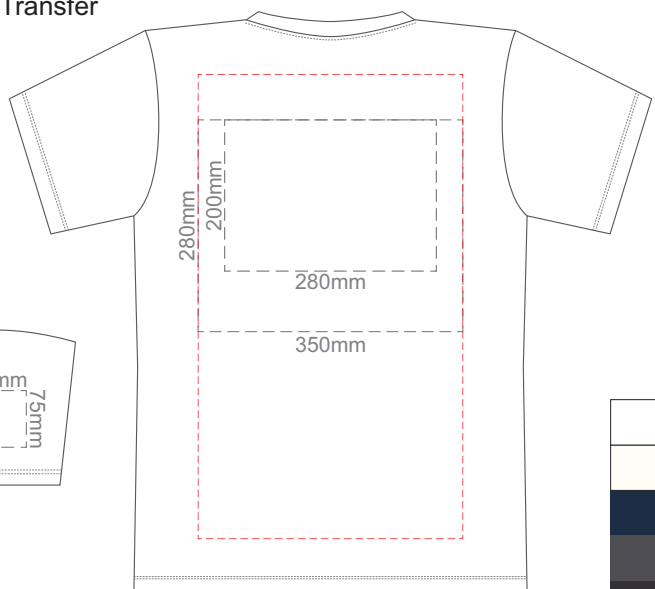

BACK 4XL

10% of Actual Size
Colourflex Transfer
Faux Embroidery
DigiFlex Transfer

FRONT XS

Print area can be rotated to best suit.
Branding area can be moved anywhere within the red line.

BACK XS

Print area can be rotated to best suit.
Branding area can be moved anywhere within the red line.

10% of Actual Size
Colourflex Transfer
Faux Embroidery
DigiFlex Transfer

FRONT SMALL

Print area can be rotated to best suit.
Branding area can be moved anywhere within the red line.

BACK SMALL

Print area can be rotated to best suit.
Branding area can be moved anywhere within the red line.

10% of Actual Size
Colourflex Transfer
Faux Embroidery
DigiFlex Transfer

FRONT MEDIUM

Print area can be rotated to best suit.
Branding area can be moved anywhere within the red line.

BACK MEDIUM

Print area can be rotated to best suit.
Branding area can be moved anywhere within the red line.

Eggshell

Jet Black

10% of Actual Size
Colourflex Transfer
Faux Embroidery
DigiFlex Transfer

FRONT LARGE

Print area can be rotated to best suit.
Branding area can be moved anywhere within the red line.

BACK LARGE