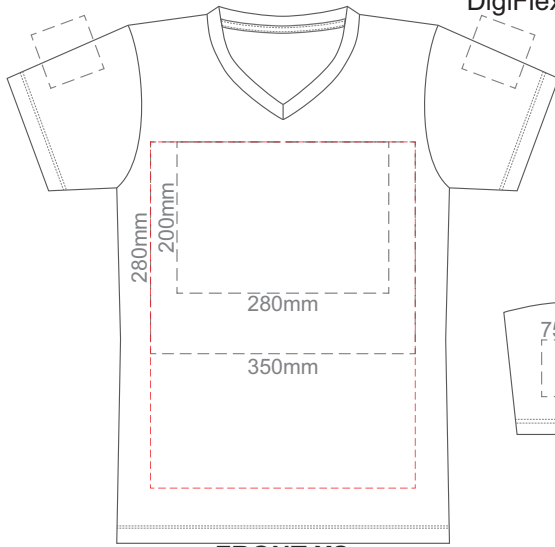

FRONT MEDIUM

BACK MEDIUM

10% of Actual Size
Screen Print
Puff Print (One Colour Only)

FRONT LARGE

BACK LARGE

10% of Actual Size
Screen Print
Puff Print (One Colour Only)

FRONT XL

BACK XL

10% of Actual Size
Screen Print
Puff Print (One Colour Only)

10% of Actual Size
Screen Print
Puff Print (One Colour Only)

FRONT 3XL

BACK 3XL

10% of Actual Size
Screen Print
Puff Print (One Colour Only)

FRONT 4XL

BACK 4XL

10% of Actual Size
Colourflex Transfer
Faux Embroidery
DigiFlex Transfer

FRONT XS

Print area can be rotated to best suit.
Branding area can be moved anywhere within the red line.

BACK XS

Print area can be rotated to best suit.
Branding area can be moved anywhere within the red line.

10% of Actual Size
Colourflex Transfer
Faux Embroidery
DigiFlex Transfer

FRONT SMALL

Print area can be rotated to best suit.
Branding area can be moved anywhere within the red line.

BACK SMALL

Print area can be rotated to best suit.
Branding area can be moved anywhere within the red line.