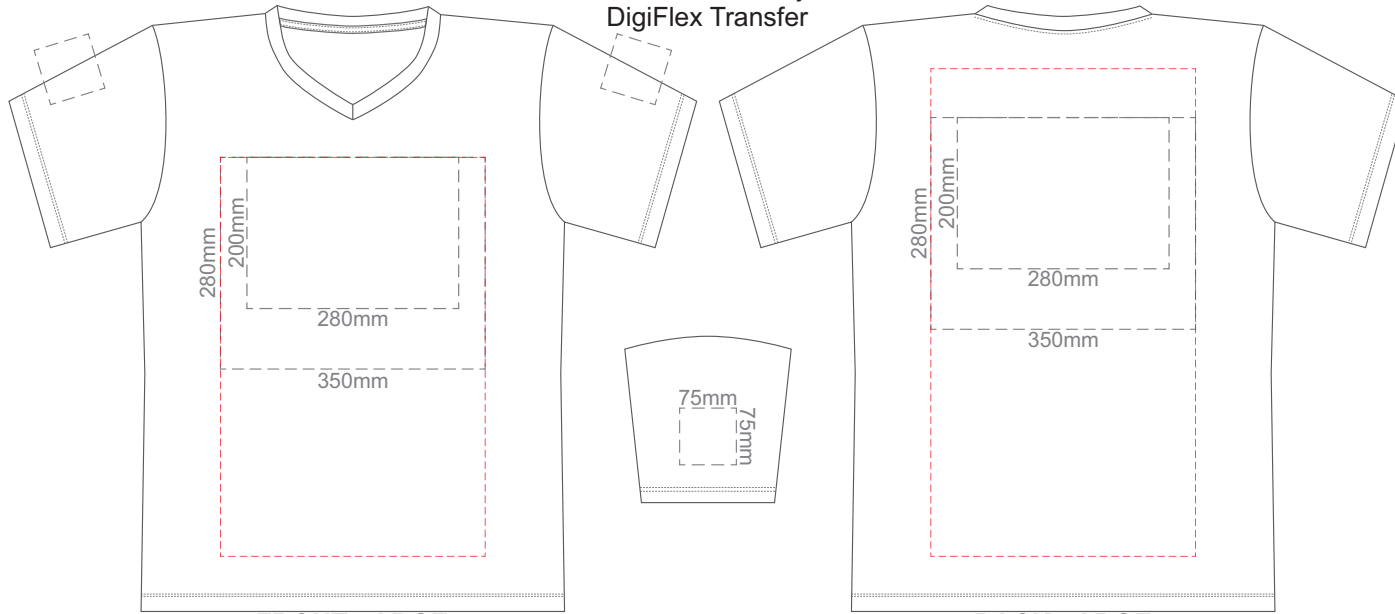

BACK 4XL

10% of Actual Size
Colourflex Transfer
Faux Embroidery
DigiFlex Transfer

FRONT XS

Print area can be rotated to best suit.
Branding area can be moved anywhere within the red line.

BACK XS

Print area can be rotated to best suit.
Branding area can be moved anywhere within the red line.

10% of Actual Size
Colourflex Transfer
Faux Embroidery
DigiFlex Transfer

FRONT SMALL

Print area can be rotated to best suit.
Branding area can be moved anywhere within the red line.

BACK SMALL

Print area can be rotated to best suit.
Branding area can be moved anywhere within the red line.

10% of Actual Size
Colourflex Transfer
Faux Embroidery
DigiFlex Transfer

FRONT MEDIUM

Print area can be rotated to best suit.
Branding area can be moved anywhere within the red line.

BACK MEDIUM

Print area can be rotated to best suit.
Branding area can be moved anywhere within the red line.

Eggshell

Jet Black

10% of Actual Size
Colourflex Transfer
Faux Embroidery
DigiFlex Transfer

FRONT LARGE

Print area can be rotated to best suit.
Branding area can be moved anywhere within the red line.

BACK LARGE