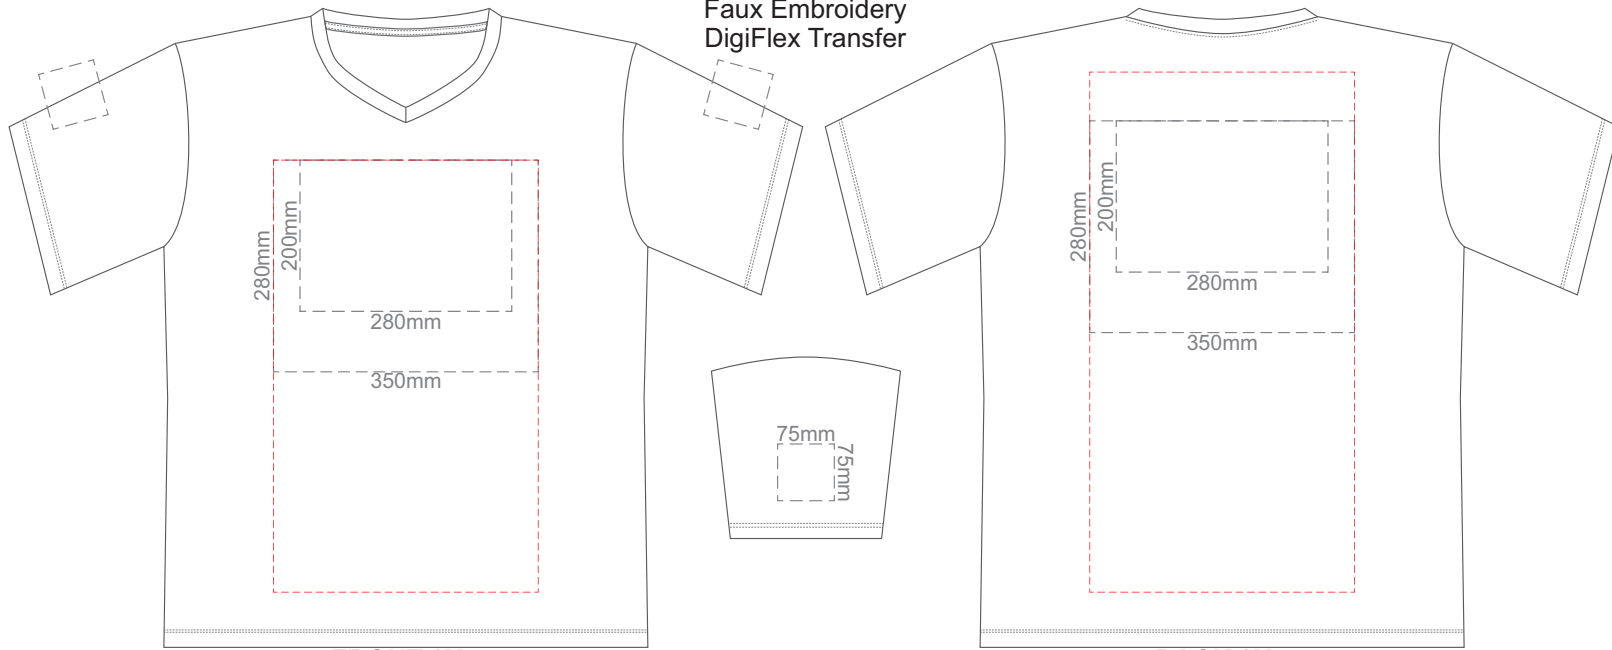

Eggshell

Jet Black

10% of Actual Size
Colourflex Transfer
Faux Embroidery
DigiFlex Transfer

FRONT LARGE

Print area can be rotated to best suit.
Branding area can be moved anywhere within the red line.

BACK LARGE

Print area can be rotated to best suit.
Branding area can be moved anywhere within the red line.

10% of Actual Size
Colourflex Transfer
Faux Embroidery
DigiFlex Transfer

FRONT XL

Print area can be rotated to best suit.
Branding area can be moved anywhere within the red line.

BACK XL

Print area can be rotated to best suit.
Branding area can be moved anywhere within the red line.

10% of Actual Size
Colourflex Transfer
Faux Embroidery
DigiFlex Transfer

FRONT 2XL

Print area can be rotated to best suit.
Branding area can be moved anywhere within the red line.

BACK 2XL

Print area can be rotated to best suit.
Branding area can be moved anywhere within the red line.

10% of Actual Size
Colourflex Transfer
Faux Embroidery
DigiFlex Transfer

FRONT 3XL

Print area can be rotated to best suit.
Branding area can be moved anywhere within the red line.