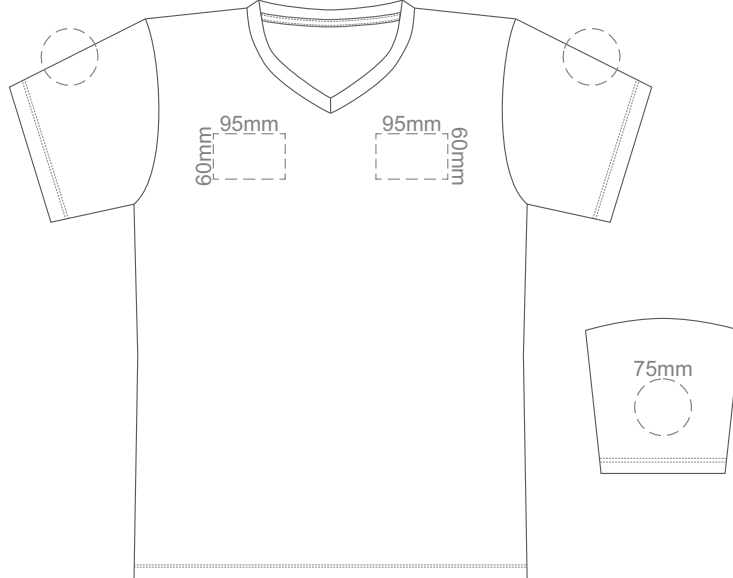

BACK 4XL

10% of Actual Size
Colourflex Transfer
Faux Embroidery
DigiFlex Transfer

FRONT XS

Print area can be rotated to best suit.
Branding area can be moved anywhere within the red line.

BACK XS

Print area can be rotated to best suit.
Branding area can be moved anywhere within the red line.

BACK 3XL

Print area can be rotated to best suit.
Branding area can be moved anywhere within the red line.

10% of Actual Size
Colourflex Transfer
Faux Embroidery
DigiFlex Transfer

FRONT 4XL

Print area can be rotated to best suit.
Branding area can be moved anywhere within the red line.

BACK 4XL

Print area can be rotated to best suit.
Branding area can be moved anywhere within the red line.

10% of Actual Size
Embroidery

FRONT XS

10% of Actual Size
Embroidery

FRONT SMALL

10% of Actual Size
Embroidery

FRONT MEDIUM

Eggshell

Jet Black

10% of Actual Size
Embroidery

FRONT LARGE

10% of Actual Size
Embroidery

FRONT XL

10% of Actual Size
Embroidery