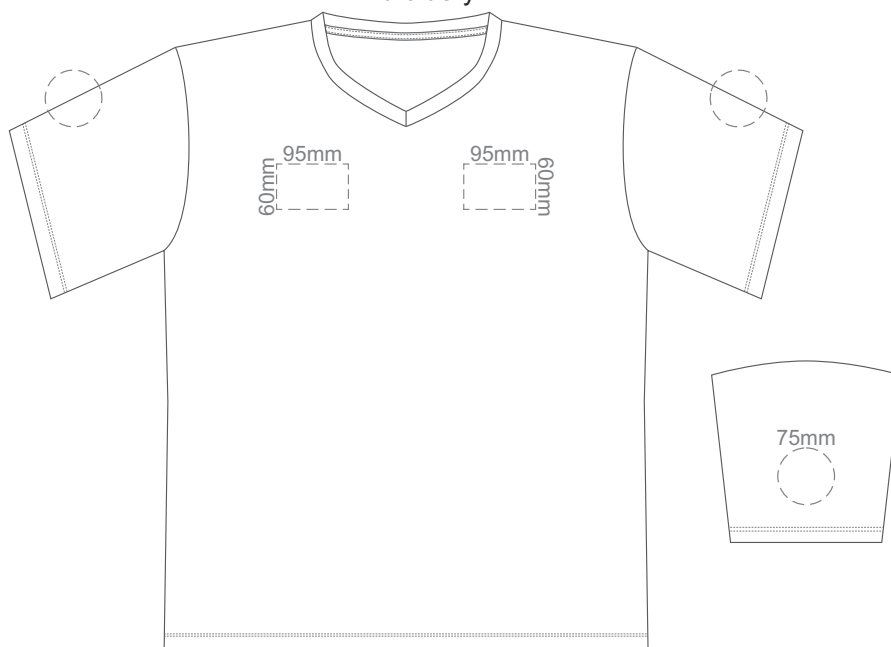

BACK 4XL

10% of Actual Size
Colourflex Transfer
Faux Embroidery
DigiFlex Transfer

FRONT XS

Print area can be rotated to best suit.
Branding area can be moved anywhere within the red line.

BACK XS

Print area can be rotated to best suit.
Branding area can be moved anywhere within the red line.

BACK 4XL

Print area can be rotated to best suit.
Branding area can be moved anywhere within the red line.

10% of Actual Size
Embroidery

FRONT XS

10% of Actual Size
Embroidery

FRONT SMALL

10% of Actual Size
Embroidery

FRONT MEDIUM

Eggshell

Jet Black

10% of Actual Size
Embroidery

FRONT LARGE

10% of Actual Size
Embroidery

FRONT XL

10% of Actual Size
Embroidery

FRONT 2XL

10% of Actual Size
Embroidery

FRONT 3XL

10% of Actual Size
Embroidery

FRONT 4XL