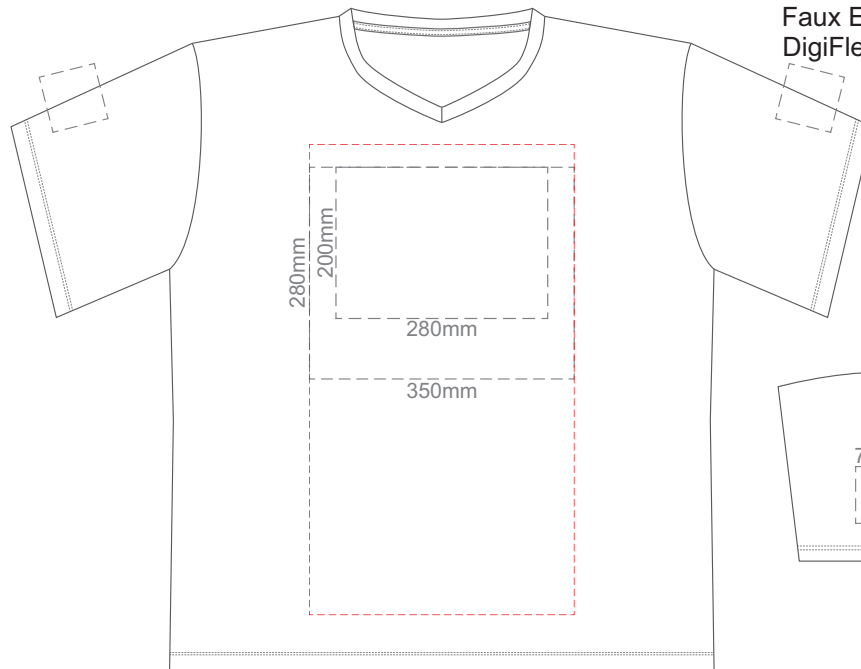

Print area can be rotated to best suit.
Branding area can be moved anywhere within the red line.

10% of Actual Size
Colourflex Transfer
Faux Embroidery
DigiFlex Transfer

FRONT XL

Print area can be rotated to best suit.
Branding area can be moved anywhere within the red line.

BACK XL

Print area can be rotated to best suit.
Branding area can be moved anywhere within the red line.

10% of Actual Size
Colourflex Transfer
Faux Embroidery
DigiFlex Transfer

FRONT 2XL

Print area can be rotated to best suit.
Branding area can be moved anywhere within the red line.

BACK 2XL

Print area can be rotated to best suit.
Branding area can be moved anywhere within the red line.

10% of Actual Size
Colourflex Transfer
Faux Embroidery
DigiFlex Transfer

FRONT 3XL

Print area can be rotated to best suit.
Branding area can be moved anywhere within the red line.

BACK 3XL

Print area can be rotated to best suit.
Branding area can be moved anywhere within the red line.

10% of Actual Size
Colourflex Transfer
Faux Embroidery
DigiFlex Transfer

FRONT 4XL

Print area can be rotated to best suit.
Branding area can be moved anywhere within the red line.