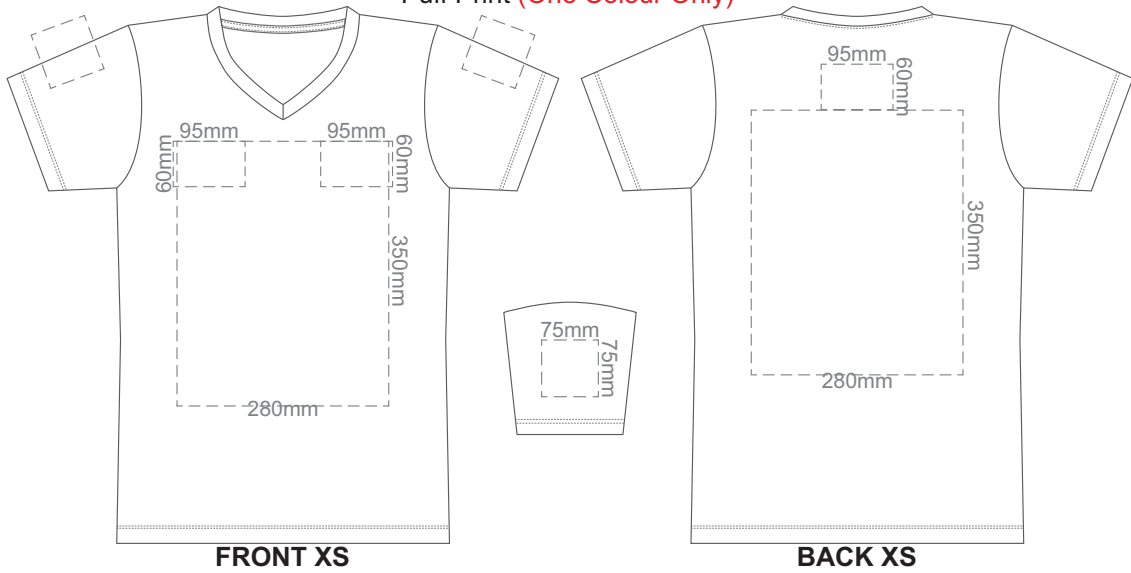

10% of Actual Size
Screen Print
Puff Print (One Colour Only)

FRONT XS

BACK XS

10% of Actual Size
Screen Print
Puff Print (One Colour Only)

FRONT SMALL

BACK SMALL

10% of Actual Size
Screen Print
Puff Print (One Colour Only)

FRONT MEDIUM

BACK MEDIUM

10% of Actual Size
Screen Print
Puff Print (One Colour Only)

FRONT LARGE

BACK LARGE

10% of Actual Size
Screen Print
Puff Print (One Colour Only)

FRONT XL

BACK XL

BACK 4XL

10% of Actual Size
Colourflex Transfer
Faux Embroidery
DigiFlex Transfer

FRONT XS

Print area can be rotated to best suit.
Branding area can be moved anywhere within the red line.

BACK XS

Print area can be rotated to best suit.
Branding area can be moved anywhere within the red line.

10% of Actual Size
Colourflex Transfer
Faux Embroidery
DigiFlex Transfer

FRONT SMALL

Print area can be rotated to best suit.
Branding area can be moved anywhere within the red line.

BACK SMALL

Print area can be rotated to best suit.
Branding area can be moved anywhere within the red line.