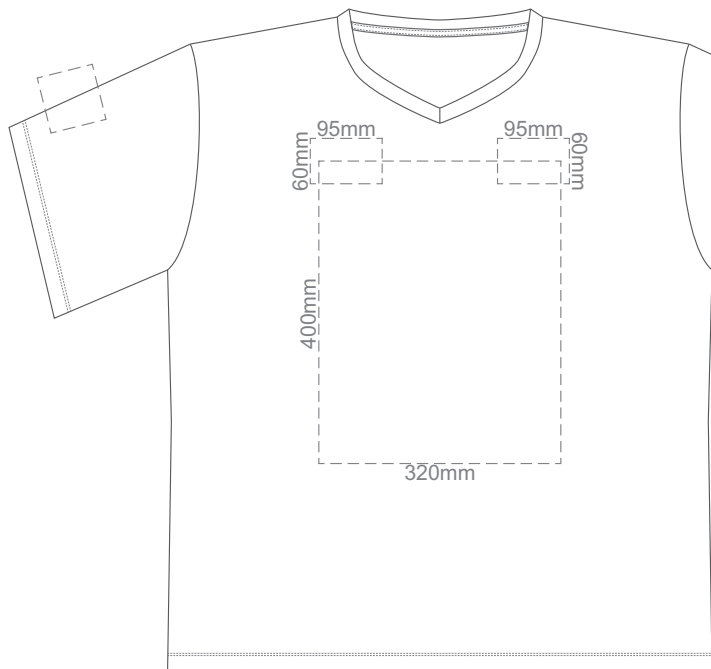

10% of Actual Size
Screen Print
Puff Print (One Colour Only)

10% of Actual Size
Screen Print
Puff Print (One Colour Only)

FRONT 3XL

BACK 3XL

10% of Actual Size
Screen Print
Puff Print (One Colour Only)

FRONT 4XL

BACK 4XL

10% of Actual Size
Colourflex Transfer
Faux Embroidery
DigiFlex Transfer

FRONT XS

Print area can be rotated to best suit.
Branding area can be moved anywhere within the red line.

BACK XS

Print area can be rotated to best suit.
Branding area can be moved anywhere within the red line.

10% of Actual Size
Colourflex Transfer
Faux Embroidery
DigiFlex Transfer

FRONT SMALL

Print area can be rotated to best suit.
Branding area can be moved anywhere within the red line.

BACK SMALL

Print area can be rotated to best suit.
Branding area can be moved anywhere within the red line.

BACK 4XL

Print area can be rotated to best suit.
Branding area can be moved anywhere within the red line.

10% of Actual Size
Embroidery

FRONT XS

10% of Actual Size
Embroidery

FRONT SMALL

10% of Actual Size
Embroidery