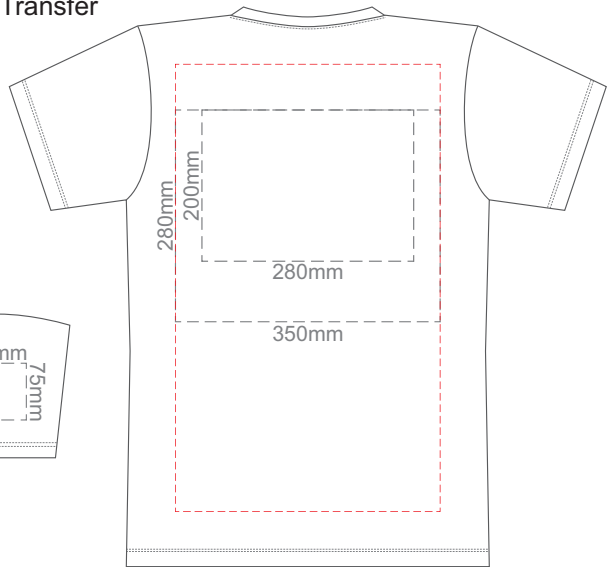

10% of Actual Size
Screen Print
Puff Print (One Colour Only)

10% of Actual Size
Screen Print
Puff Print (One Colour Only)

FRONT 3XL

BACK 3XL

10% of Actual Size
Screen Print
Puff Print (One Colour Only)

FRONT 4XL

BACK 4XL

10% of Actual Size
Colourflex Transfer
Faux Embroidery
DigiFlex Transfer

FRONT XS

Print area can be rotated to best suit.
Branding area can be moved anywhere within the red line.

BACK XS

Print area can be rotated to best suit.
Branding area can be moved anywhere within the red line.

10% of Actual Size
Colourflex Transfer
Faux Embroidery
DigiFlex Transfer

FRONT SMALL

Print area can be rotated to best suit.
Branding area can be moved anywhere within the red line.

BACK SMALL

Print area can be rotated to best suit.
Branding area can be moved anywhere within the red line.

10% of Actual Size
Colourflex Transfer
Faux Embroidery
DigiFlex Transfer

FRONT MEDIUM

Print area can be rotated to best suit.
Branding area can be moved anywhere within the red line.

BACK MEDIUM

Print area can be rotated to best suit.
Branding area can be moved anywhere within the red line.