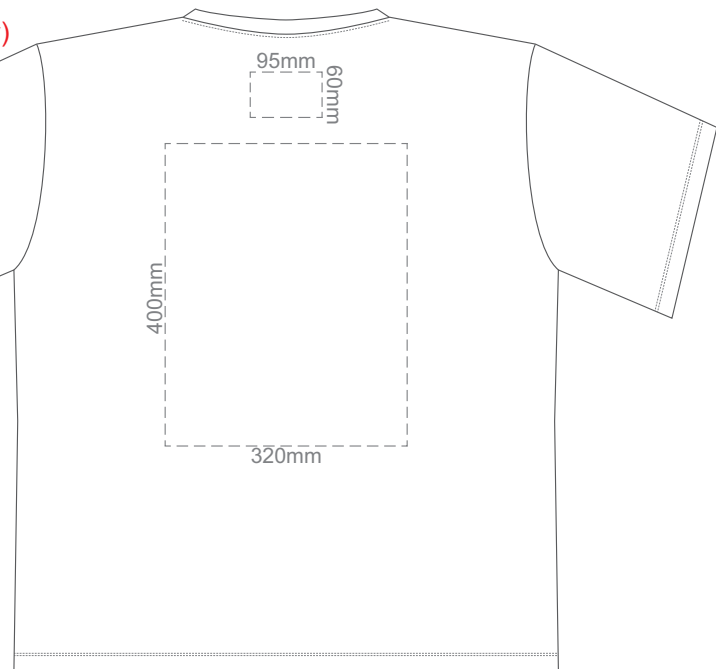

FRONT MEDIUM

BACK MEDIUM

10% of Actual Size
Screen Print
Puff Print (One Colour Only)

FRONT LARGE

BACK LARGE

10% of Actual Size
Screen Print
Puff Print (One Colour Only)

FRONT XL

BACK XL

10% of Actual Size
Screen Print
Puff Print (One Colour Only)

10% of Actual Size
Screen Print
Puff Print (One Colour Only)

FRONT 3XL

BACK 3XL

10% of Actual Size
Screen Print
Puff Print (One Colour Only)

FRONT 4XL

BACK 4XL

10% of Actual Size
Colourflex Transfer
Faux Embroidery
DigiFlex Transfer

FRONT XS

Print area can be rotated to best suit.
Branding area can be moved anywhere within the red line.

BACK XS

Print area can be rotated to best suit.
Branding area can be moved anywhere within the red line.

10% of Actual Size
Colourflex Transfer
Faux Embroidery
DigiFlex Transfer

FRONT SMALL

Print area can be rotated to best suit.
Branding area can be moved anywhere within the red line.

BACK SMALL

Print area can be rotated to best suit.
Branding area can be moved anywhere within the red line.