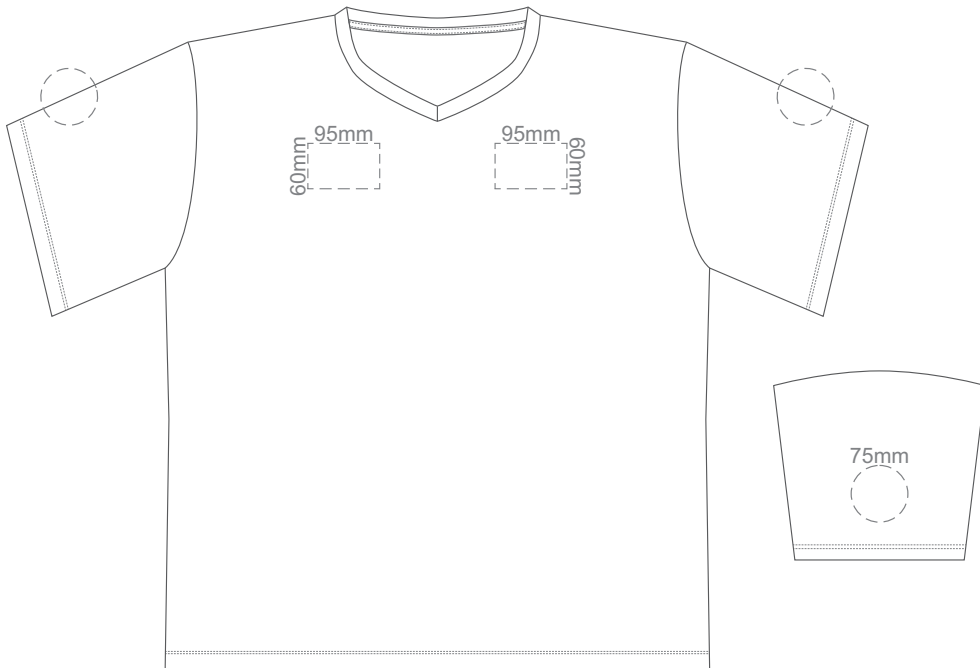

BACK 4XL

10% of Actual Size
Colourflex Transfer
Faux Embroidery
DigiFlex Transfer

FRONT XS

Print area can be rotated to best suit.
Branding area can be moved anywhere within the red line.

BACK XS

Print area can be rotated to best suit.
Branding area can be moved anywhere within the red line.

BACK 4XL

Print area can be rotated to best suit.
Branding area can be moved anywhere within the red line.

10% of Actual Size
Embroidery

FRONT XS

10% of Actual Size
Embroidery

FRONT SMALL

10% of Actual Size
Embroidery

FRONT MEDIUM

Eggshell

Jet Black

10% of Actual Size
Embroidery

FRONT LARGE

10% of Actual Size
Embroidery

FRONT XL

10% of Actual Size
Embroidery

FRONT 2XL

10% of Actual Size
Embroidery

FRONT 3XL

10% of Actual Size
Embroidery

FRONT 4XL