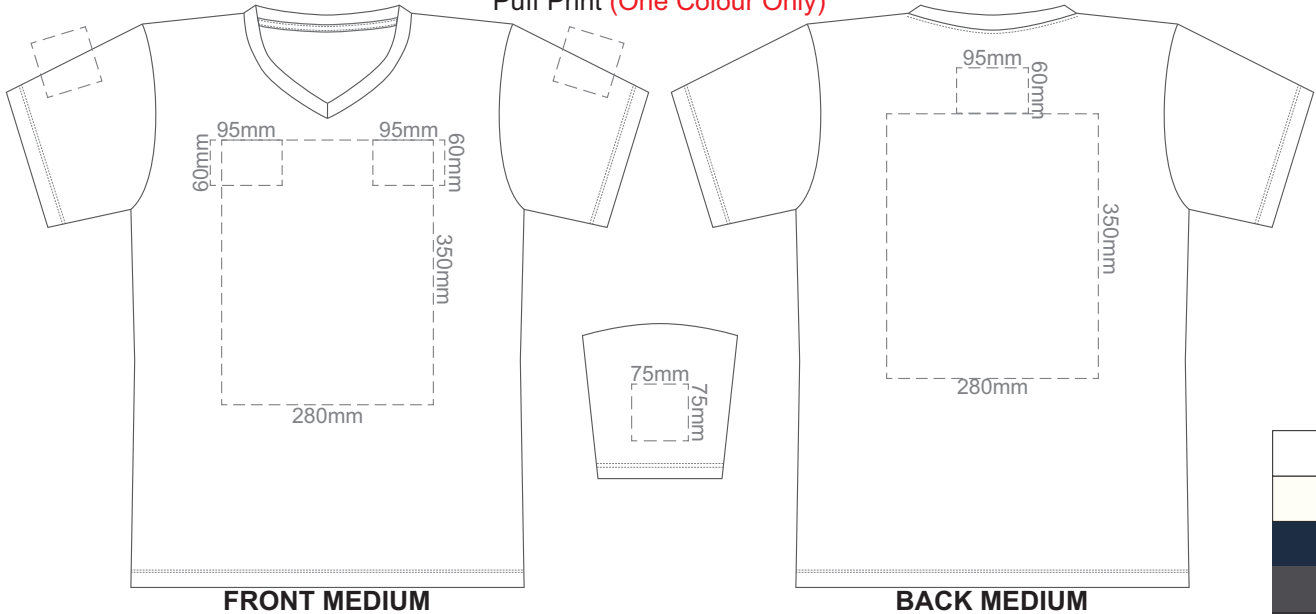

10% of Actual Size
Screen Print
Puff Print (One Colour Only)

FRONT XS

BACK XS

10% of Actual Size
Screen Print
Puff Print (One Colour Only)

FRONT SMALL

BACK SMALL

10% of Actual Size
Screen Print
Puff Print (One Colour Only)

FRONT MEDIUM

BACK MEDIUM

10% of Actual Size
Screen Print
Puff Print (One Colour Only)

FRONT LARGE

BACK LARGE

10% of Actual Size
Screen Print
Puff Print (One Colour Only)

FRONT XL

BACK XL

BACK 4XL

10% of Actual Size
Colourflex Transfer
Faux Embroidery
DigiFlex Transfer

FRONT XS

Print area can be rotated to best suit.
Branding area can be moved anywhere within the red line.

BACK XS

Print area can be rotated to best suit.
Branding area can be moved anywhere within the red line.

10% of Actual Size
Colourflex Transfer
Faux Embroidery
DigiFlex Transfer

FRONT SMALL

Print area can be rotated to best suit.
Branding area can be moved anywhere within the red line.

BACK SMALL

Print area can be rotated to best suit.
Branding area can be moved anywhere within the red line.