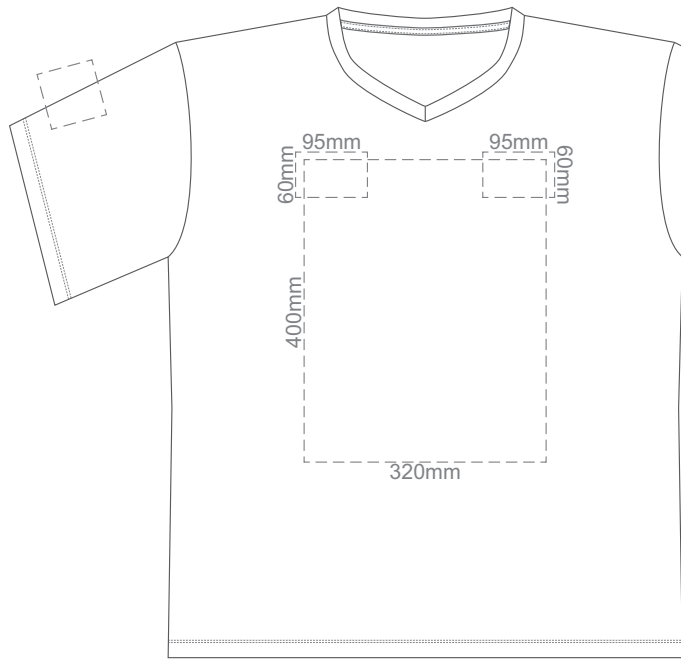

FRONT MEDIUM

BACK MEDIUM

10% of Actual Size
Screen Print
Puff Print (One Colour Only)

FRONT LARGE

BACK LARGE

10% of Actual Size
Screen Print
Puff Print (One Colour Only)

FRONT XL

BACK XL

10% of Actual Size
Screen Print
Puff Print (One Colour Only)

10% of Actual Size
Screen Print
Puff Print (One Colour Only)

FRONT 3XL

BACK 3XL

10% of Actual Size
Screen Print
Puff Print (One Colour Only)

FRONT 4XL

BACK 4XL

10% of Actual Size
Colourflex Transfer
Faux Embroidery
DigiFlex Transfer

FRONT XS

Print area can be rotated to best suit.
Branding area can be moved anywhere within the red line.

BACK XS

Print area can be rotated to best suit.
Branding area can be moved anywhere within the red line.

10% of Actual Size
Colourflex Transfer
Faux Embroidery
DigiFlex Transfer

FRONT SMALL

Print area can be rotated to best suit.
Branding area can be moved anywhere within the red line.

BACK SMALL

Print area can be rotated to best suit.
Branding area can be moved anywhere within the red line.