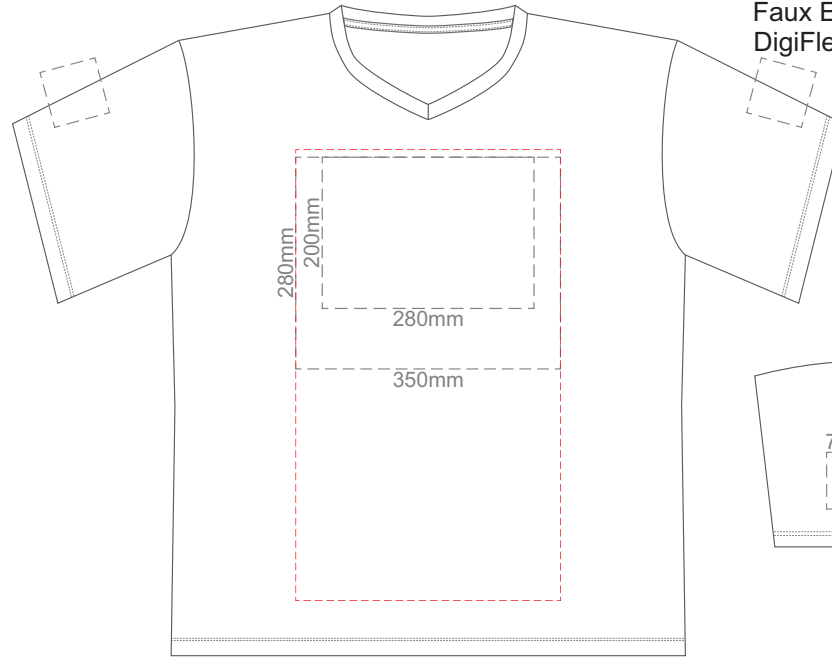

Eggshell

Jet Black

10% of Actual Size
Colourflex Transfer
Faux Embroidery
DigiFlex Transfer

FRONT LARGE

Print area can be rotated to best suit.
Branding area can be moved anywhere within the red line.

BACK LARGE

Print area can be rotated to best suit.
Branding area can be moved anywhere within the red line.

10% of Actual Size
Colourflex Transfer
Faux Embroidery
DigiFlex Transfer

FRONT XL

Print area can be rotated to best suit.
Branding area can be moved anywhere within the red line.

BACK XL

Print area can be rotated to best suit.
Branding area can be moved anywhere within the red line.

10% of Actual Size
Colourflex Transfer
Faux Embroidery
DigiFlex Transfer

FRONT 2XL

Print area can be rotated to best suit.
Branding area can be moved anywhere within the red line.

BACK 2XL

Print area can be rotated to best suit.
Branding area can be moved anywhere within the red line.

10% of Actual Size
Colourflex Transfer
Faux Embroidery
DigiFlex Transfer

FRONT 3XL

Print area can be rotated to best suit.
Branding area can be moved anywhere within the red line.