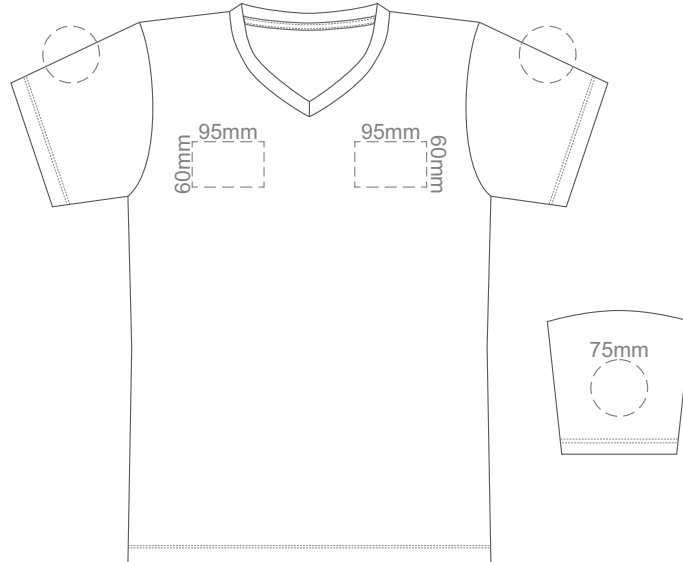

BACK 4XL

10% of Actual Size
Colourflex Transfer
Faux Embroidery
DigiFlex Transfer

FRONT XS

Print area can be rotated to best suit.
Branding area can be moved anywhere within the red line.

BACK XS

Print area can be rotated to best suit.
Branding area can be moved anywhere within the red line.

BACK 3XL

Print area can be rotated to best suit.
Branding area can be moved anywhere within the red line.

10% of Actual Size
Colourflex Transfer
Faux Embroidery
DigiFlex Transfer

FRONT 4XL

Print area can be rotated to best suit.
Branding area can be moved anywhere within the red line.

BACK 4XL

Print area can be rotated to best suit.
Branding area can be moved anywhere within the red line.

10% of Actual Size
Embroidery

FRONT XS

10% of Actual Size
Embroidery

FRONT SMALL

10% of Actual Size
Embroidery

FRONT MEDIUM

Eggshell

Jet Black

10% of Actual Size
Embroidery

FRONT LARGE

10% of Actual Size
Embroidery

FRONT XL

10% of Actual Size
Embroidery