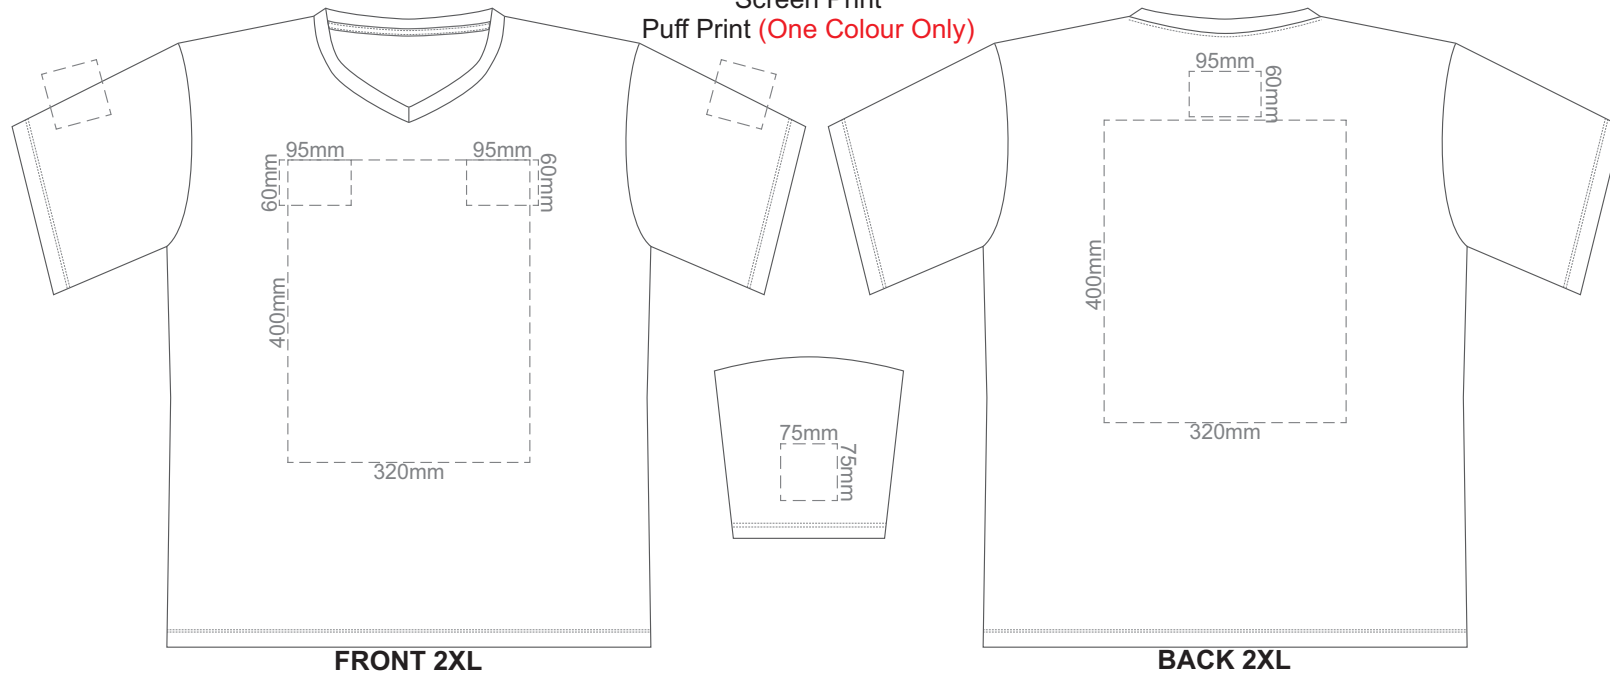

FRONT MEDIUM

BACK MEDIUM

10% of Actual Size
Screen Print
Puff Print (One Colour Only)

FRONT LARGE

BACK LARGE

10% of Actual Size
Screen Print
Puff Print (One Colour Only)

FRONT XL

BACK XL

10% of Actual Size
Screen Print
Puff Print (One Colour Only)

10% of Actual Size
Screen Print
Puff Print (One Colour Only)

FRONT 3XL

BACK 3XL

10% of Actual Size
Screen Print
Puff Print (One Colour Only)

FRONT 4XL

BACK 4XL

10% of Actual Size
Colourflex Transfer
Faux Embroidery
DigiFlex Transfer

FRONT XS

Print area can be rotated to best suit.
Branding area can be moved anywhere within the red line.

BACK XS

Print area can be rotated to best suit.
Branding area can be moved anywhere within the red line.

10% of Actual Size
Colourflex Transfer
Faux Embroidery
DigiFlex Transfer

FRONT SMALL

Print area can be rotated to best suit.
Branding area can be moved anywhere within the red line.

BACK SMALL

Print area can be rotated to best suit.
Branding area can be moved anywhere within the red line.