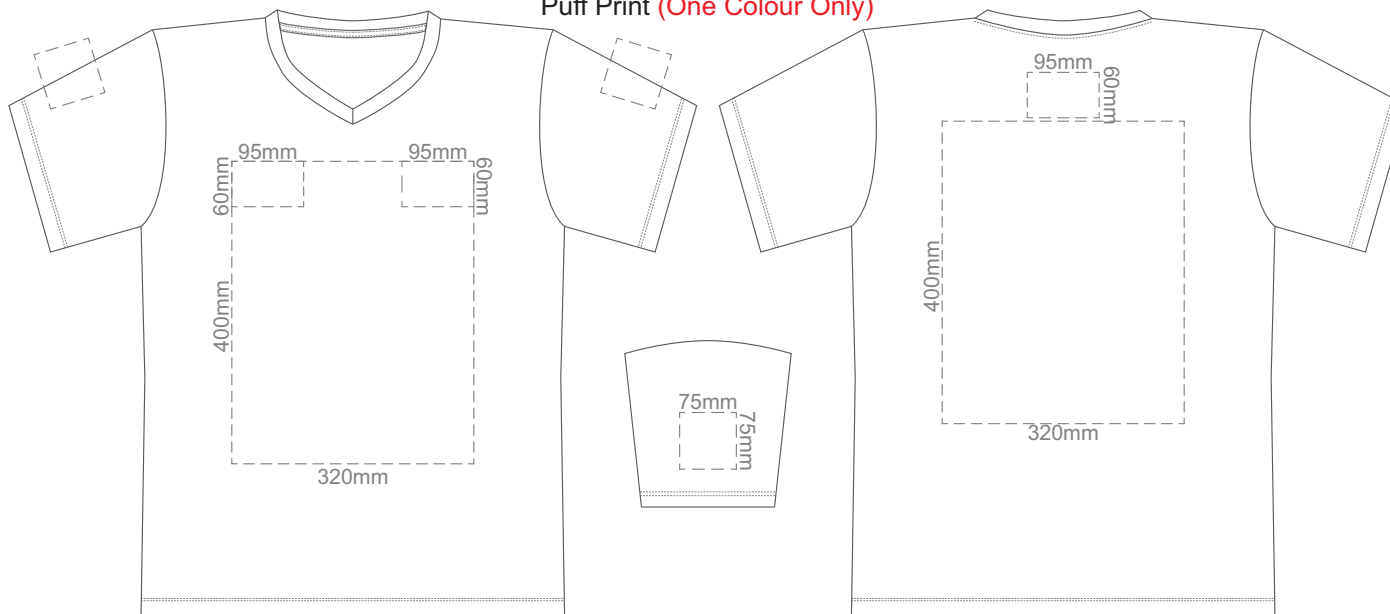

10% of Actual Size
Screen Print
Puff Print (One Colour Only)

FRONT XS

BACK XS

10% of Actual Size
Screen Print
Puff Print (One Colour Only)

FRONT SMALL

BACK SMALL

10% of Actual Size
Screen Print
Puff Print (One Colour Only)

FRONT MEDIUM

BACK MEDIUM

10% of Actual Size
Screen Print
Puff Print (One Colour Only)

FRONT LARGE

BACK LARGE

10% of Actual Size
Screen Print
Puff Print (One Colour Only)

FRONT XL

BACK XL

BACK 4XL

10% of Actual Size
Colourflex Transfer
Faux Embroidery
DigiFlex Transfer

FRONT XS

Print area can be rotated to best suit.
Branding area can be moved anywhere within the red line.

BACK XS

Print area can be rotated to best suit.
Branding area can be moved anywhere within the red line.

10% of Actual Size
Colourflex Transfer
Faux Embroidery
DigiFlex Transfer

FRONT SMALL

Print area can be rotated to best suit.
Branding area can be moved anywhere within the red line.

BACK SMALL

Print area can be rotated to best suit.
Branding area can be moved anywhere within the red line.