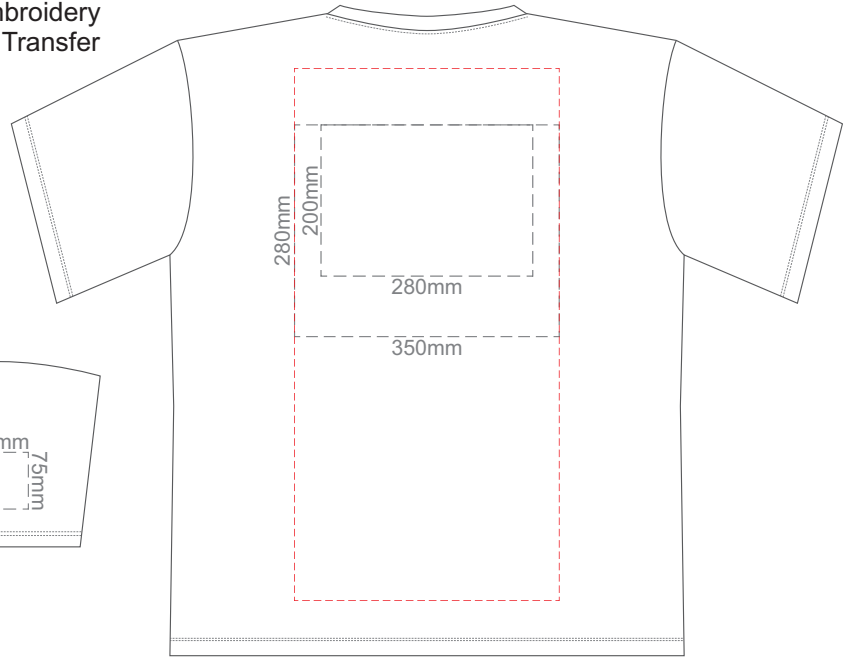

BACK XL

Print area can be rotated to best suit.
Branding area can be moved anywhere within the red line.

10% of Actual Size
Colourflex Transfer
Faux Embroidery
DigiFlex Transfer

FRONT 2XL

Print area can be rotated to best suit.
Branding area can be moved anywhere within the red line.

BACK 2XL

Print area can be rotated to best suit.
Branding area can be moved anywhere within the red line.

10% of Actual Size
Colourflex Transfer
Faux Embroidery
DigiFlex Transfer

FRONT 3XL

Print area can be rotated to best suit.
Branding area can be moved anywhere within the red line.

BACK 3XL

Print area can be rotated to best suit.
Branding area can be moved anywhere within the red line.

10% of Actual Size
Colourflex Transfer
Faux Embroidery
DigiFlex Transfer

FRONT 4XL

Print area can be rotated to best suit.
Branding area can be moved anywhere within the red line.

BACK 4XL

Print area can be rotated to best suit.
Branding area can be moved anywhere within the red line.

10% of Actual Size
Embroidery

FRONT XS

10% of Actual Size
Embroidery

FRONT SMALL

10% of Actual Size
Embroidery