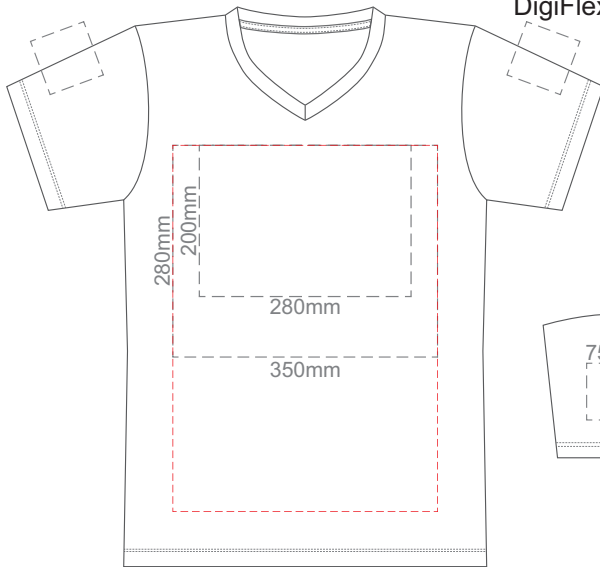

10% of Actual Size
Screen Print
Puff Print (One Colour Only)

10% of Actual Size
Screen Print
Puff Print (One Colour Only)

FRONT 3XL

BACK 3XL

10% of Actual Size
Screen Print
Puff Print (One Colour Only)

FRONT 4XL

BACK 4XL

10% of Actual Size
Colourflex Transfer
Faux Embroidery
DigiFlex Transfer

FRONT XS

Print area can be rotated to best suit.
Branding area can be moved anywhere within the red line.

BACK XS

Print area can be rotated to best suit.
Branding area can be moved anywhere within the red line.

10% of Actual Size
Colourflex Transfer
Faux Embroidery
DigiFlex Transfer

FRONT SMALL

Print area can be rotated to best suit.
Branding area can be moved anywhere within the red line.

BACK SMALL

Print area can be rotated to best suit.
Branding area can be moved anywhere within the red line.

10% of Actual Size
Colourflex Transfer
Faux Embroidery
DigiFlex Transfer

FRONT MEDIUM

Print area can be rotated to best suit.
Branding area can be moved anywhere within the red line.

BACK MEDIUM

Print area can be rotated to best suit.
Branding area can be moved anywhere within the red line.