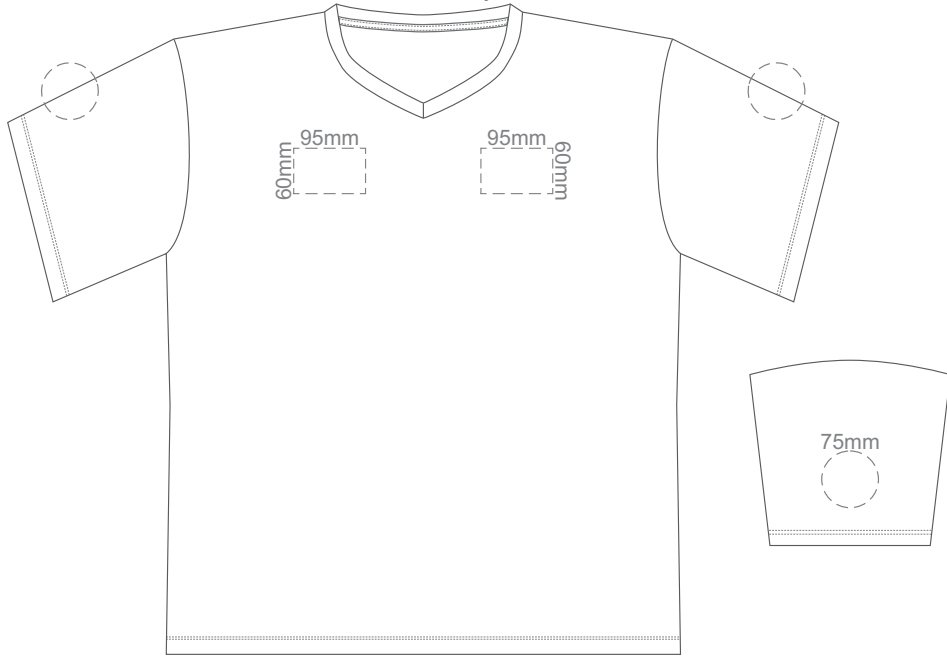

BACK 4XL

10% of Actual Size
Colourflex Transfer
Faux Embroidery
DigiFlex Transfer

FRONT XS

Print area can be rotated to best suit.
Branding area can be moved anywhere within the red line.

BACK XS

Print area can be rotated to best suit.
Branding area can be moved anywhere within the red line.

BACK 4XL

Print area can be rotated to best suit.
Branding area can be moved anywhere within the red line.

10% of Actual Size
Embroidery

FRONT XS

10% of Actual Size
Embroidery

FRONT SMALL

10% of Actual Size
Embroidery

FRONT MEDIUM

Eggshell

Jet Black

10% of Actual Size
Embroidery

FRONT LARGE

10% of Actual Size
Embroidery

FRONT XL

10% of Actual Size
Embroidery

FRONT 2XL

10% of Actual Size
Embroidery

FRONT 3XL

10% of Actual Size
Embroidery

FRONT 4XL