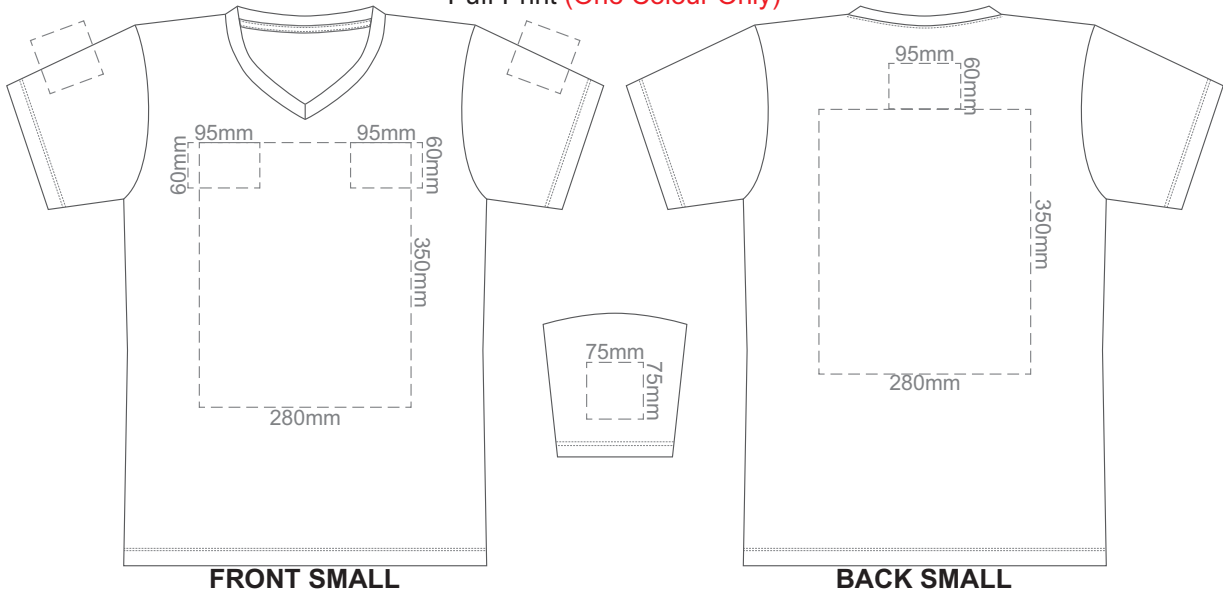

10% of Actual Size
Screen Print
Puff Print (One Colour Only)

FRONT XS

BACK XS

10% of Actual Size
Screen Print
Puff Print (One Colour Only)

FRONT SMALL

BACK SMALL

10% of Actual Size
Screen Print
Puff Print (One Colour Only)

FRONT MEDIUM

BACK MEDIUM

10% of Actual Size
Screen Print
Puff Print (One Colour Only)

FRONT LARGE

BACK LARGE

10% of Actual Size
Screen Print
Puff Print (One Colour Only)

FRONT XL

BACK XL

BACK 4XL

10% of Actual Size
Colourflex Transfer
Faux Embroidery
DigiFlex Transfer

FRONT XS

Print area can be rotated to best suit.
Branding area can be moved anywhere within the red line.

BACK XS

Print area can be rotated to best suit.
Branding area can be moved anywhere within the red line.

10% of Actual Size
Colourflex Transfer
Faux Embroidery
DigiFlex Transfer

FRONT SMALL

Print area can be rotated to best suit.
Branding area can be moved anywhere within the red line.

BACK SMALL

Print area can be rotated to best suit.
Branding area can be moved anywhere within the red line.