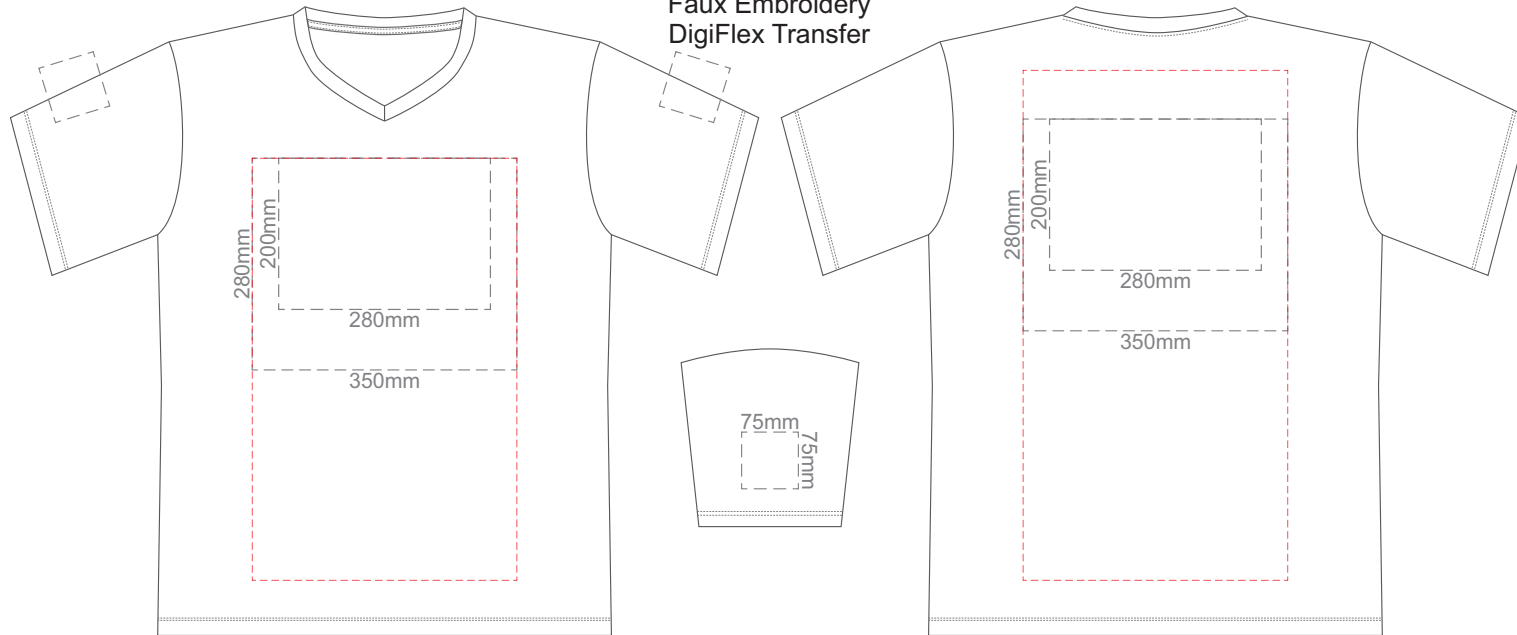

10% of Actual Size
Colourflex Transfer
Faux Embroidery
DigiFlex Transfer

FRONT SMALL

Print area can be rotated to best suit.
Branding area can be moved anywhere within the red line.

BACK SMALL

Print area can be rotated to best suit.
Branding area can be moved anywhere within the red line.

10% of Actual Size
Colourflex Transfer
Faux Embroidery
DigiFlex Transfer

FRONT MEDIUM

Print area can be rotated to best suit.
Branding area can be moved anywhere within the red line.

BACK MEDIUM

Print area can be rotated to best suit.
Branding area can be moved anywhere within the red line.

Eggshell

Jet Black

10% of Actual Size
Colourflex Transfer
Faux Embroidery
DigiFlex Transfer

FRONT LARGE

Print area can be rotated to best suit.
Branding area can be moved anywhere within the red line.

BACK LARGE

Print area can be rotated to best suit.
Branding area can be moved anywhere within the red line.

10% of Actual Size
Colourflex Transfer
Faux Embroidery
DigiFlex Transfer

FRONT XL

Print area can be rotated to best suit.
Branding area can be moved anywhere within the red line.