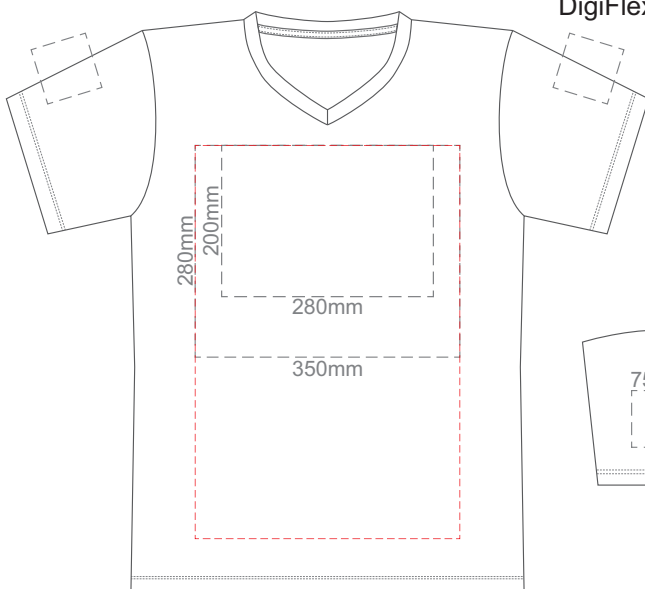

BACK 4XL

10% of Actual Size
Colourflex Transfer
Faux Embroidery
DigiFlex Transfer

FRONT XS

Print area can be rotated to best suit.
Branding area can be moved anywhere within the red line.

BACK XS

Print area can be rotated to best suit.
Branding area can be moved anywhere within the red line.

10% of Actual Size
Colourflex Transfer
Faux Embroidery
DigiFlex Transfer

FRONT SMALL

Print area can be rotated to best suit.
Branding area can be moved anywhere within the red line.

BACK SMALL

Print area can be rotated to best suit.
Branding area can be moved anywhere within the red line.

10% of Actual Size
Colourflex Transfer
Faux Embroidery
DigiFlex Transfer

FRONT MEDIUM

Print area can be rotated to best suit.
Branding area can be moved anywhere within the red line.

BACK MEDIUM

Print area can be rotated to best suit.
Branding area can be moved anywhere within the red line.

Eggshell

Jet Black

10% of Actual Size
Colourflex Transfer
Faux Embroidery
DigiFlex Transfer

FRONT LARGE

Print area can be rotated to best suit.
Branding area can be moved anywhere within the red line.

BACK LARGE