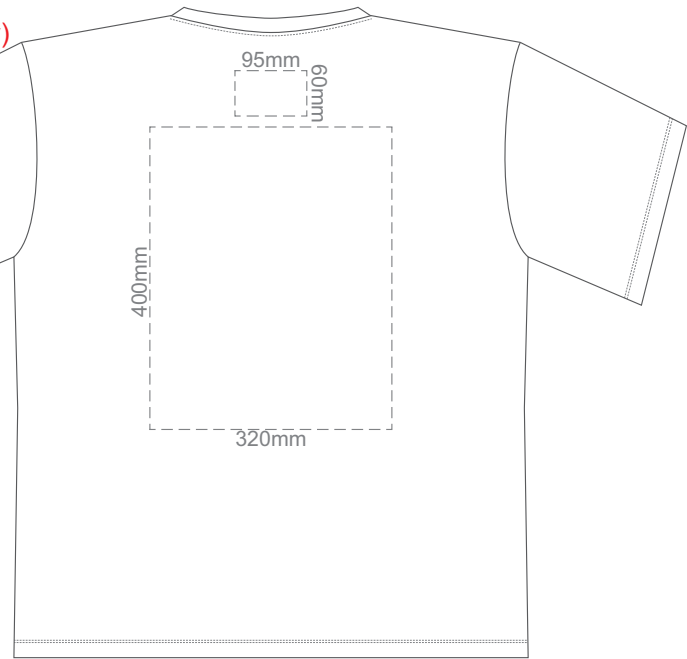

10% of Actual Size
Screen Print
Puff Print (One Colour Only)

FRONT XS

BACK XS

10% of Actual Size
Screen Print
Puff Print (One Colour Only)

FRONT SMALL

BACK SMALL

10% of Actual Size
Screen Print
Puff Print (One Colour Only)

FRONT MEDIUM

BACK MEDIUM

10% of Actual Size
Screen Print
Puff Print (One Colour Only)

FRONT LARGE

BACK LARGE

10% of Actual Size
Screen Print
Puff Print (One Colour Only)

FRONT XL

BACK XL

10% of Actual Size
Screen Print
Puff Print (One Colour Only)

10% of Actual Size
Screen Print
Puff Print (One Colour Only)

FRONT 3XL

BACK 3XL

10% of Actual Size
Screen Print
Puff Print (One Colour Only)

FRONT 4XL

BACK 4XL

10% of Actual Size
Colourflex Transfer
Faux Embroidery
DigiFlex Transfer

FRONT XS

Print area can be rotated to best suit.
Branding area can be moved anywhere within the red line.

BACK XS

Print area can be rotated to best suit.
Branding area can be moved anywhere within the red line.