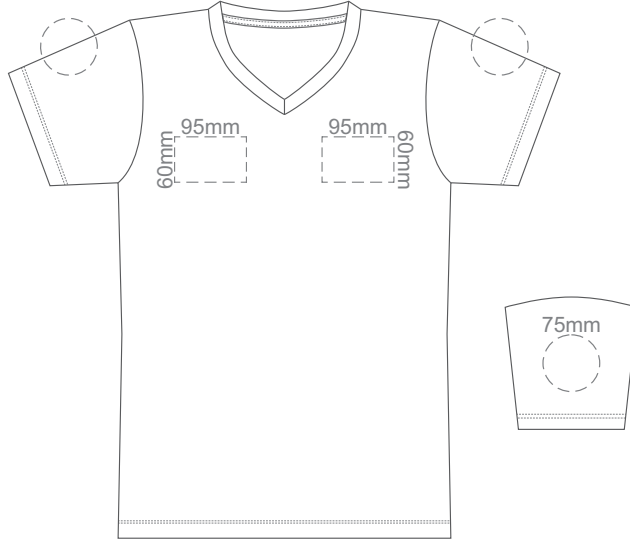

BACK XL

Print area can be rotated to best suit.
Branding area can be moved anywhere within the red line.

10% of Actual Size
Colourflex Transfer
Faux Embroidery
DigiFlex Transfer

FRONT 2XL

Print area can be rotated to best suit.
Branding area can be moved anywhere within the red line.

BACK 2XL

Print area can be rotated to best suit.
Branding area can be moved anywhere within the red line.

10% of Actual Size
Colourflex Transfer
Faux Embroidery
DigiFlex Transfer

FRONT 3XL

Print area can be rotated to best suit.
Branding area can be moved anywhere within the red line.

BACK 3XL

Print area can be rotated to best suit.
Branding area can be moved anywhere within the red line.

10% of Actual Size
Colourflex Transfer
Faux Embroidery
DigiFlex Transfer

FRONT 4XL

Print area can be rotated to best suit.
Branding area can be moved anywhere within the red line.

BACK 4XL

Print area can be rotated to best suit.
Branding area can be moved anywhere within the red line.

10% of Actual Size
Embroidery

FRONT XS

10% of Actual Size
Embroidery

FRONT SMALL

10% of Actual Size
Embroidery