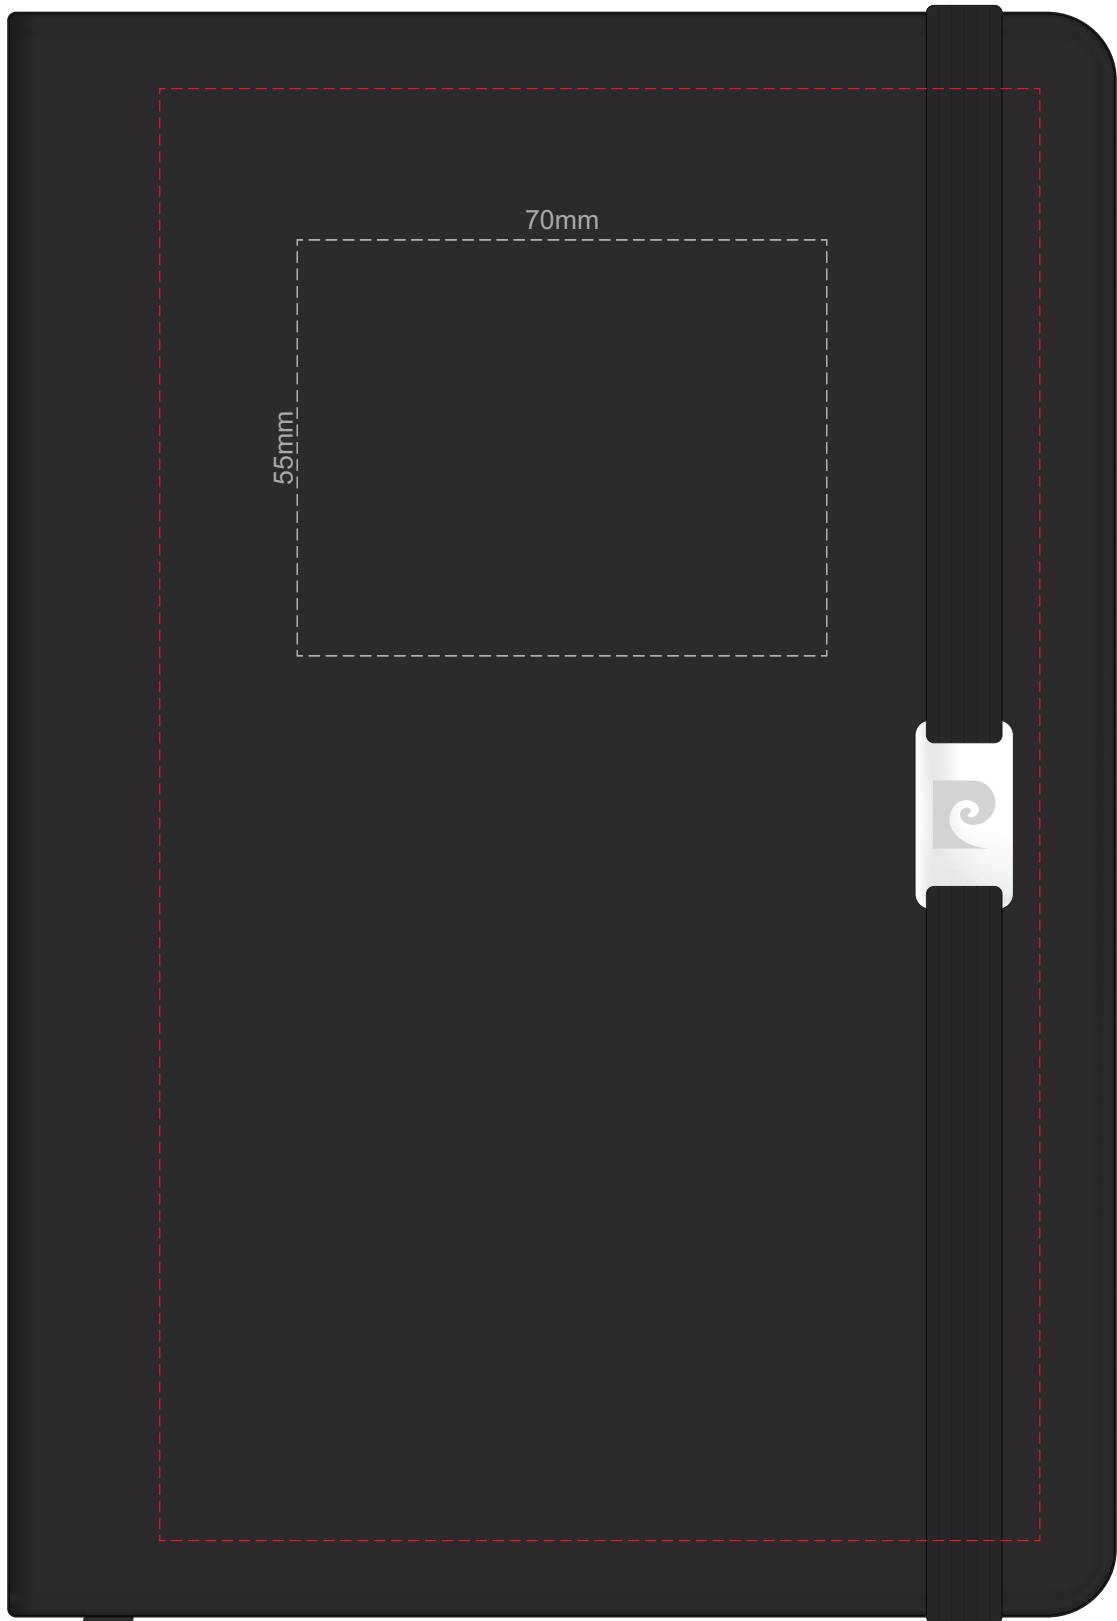

100% of Actual Size
Thermo Debossing
Thermo Debossing XL

Print area 110 x 90mm is moveable within the XL deboss area and can rotate to suit.

100% of Actual Size
Thermo Debossing (back)
Thermo Debossing XL (back)

Print area 110 x 90mm is moveable within the XL deboss area and can rotate to suit.

100% of Actual Size
Foil Printing Front Cover
FRONT ONLY

Please note: Print area 70mm x 55mm is **moveable within the red dotted area**, the print area cannot be rotated. The printing will inherit the texture of the substrate which may affect the legibility of small text or appearance of fine detail.

-  Copper Foil Print Colour
-  Silver Foil Print Colour
-  Gold Foil Print Colour