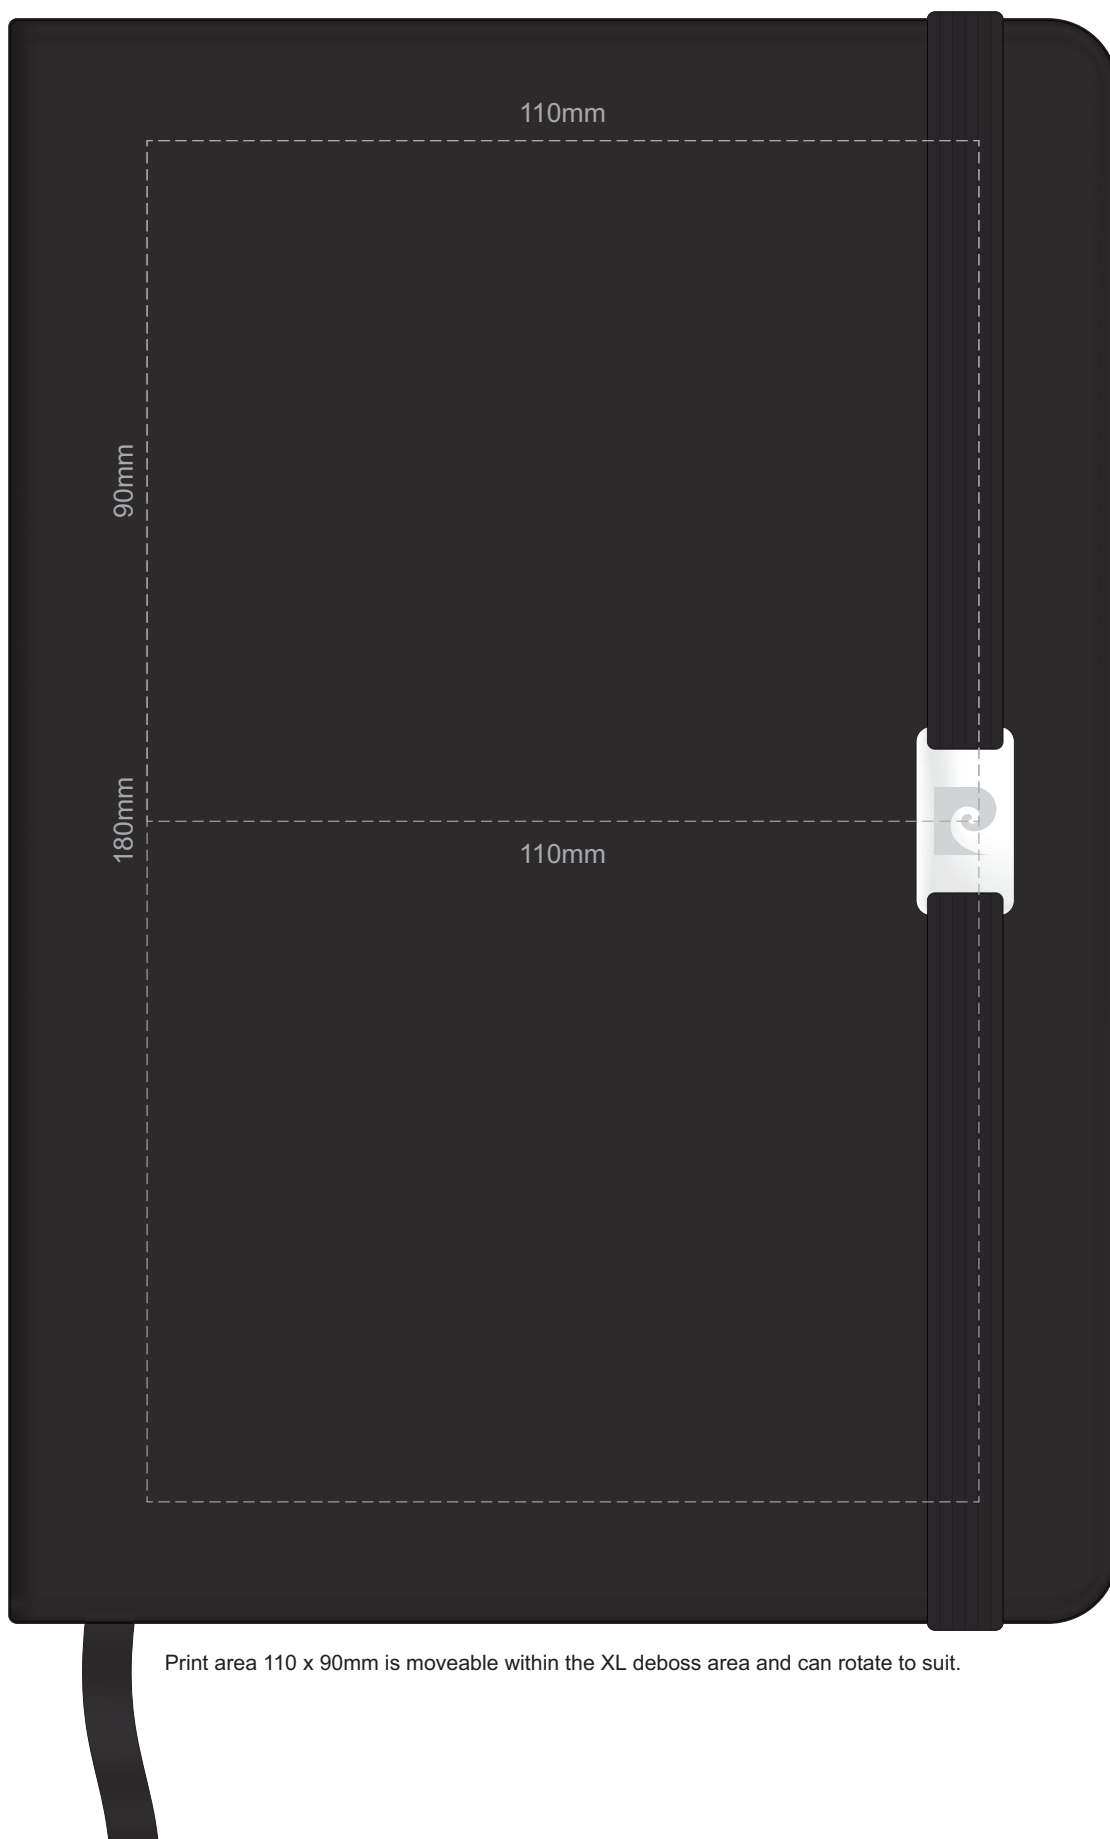

100% of Actual Size
Thermo Debossing
Thermo Debossing XL

Print area 110 x 90mm is moveable within the XL deboss area and can rotate to suit.

100% of Actual Size
Thermo Debossing (back)
Thermo Debossing XL (back)

Print area 110 x 90mm is moveable within the XL deboss area and can rotate to suit.

100% of Actual Size
Foil Printing Front Cover
FRONT ONLY

Please note: Print area 70mm x 55mm is **moveable within the red dotted area**, the print area cannot be rotated. The printing will inherit the texture of the substrate which may affect the legibility of small text or appearance of fine detail.

-  Copper Foil Print Colour
-  Silver Foil Print Colour
-  Gold Foil Print Colour