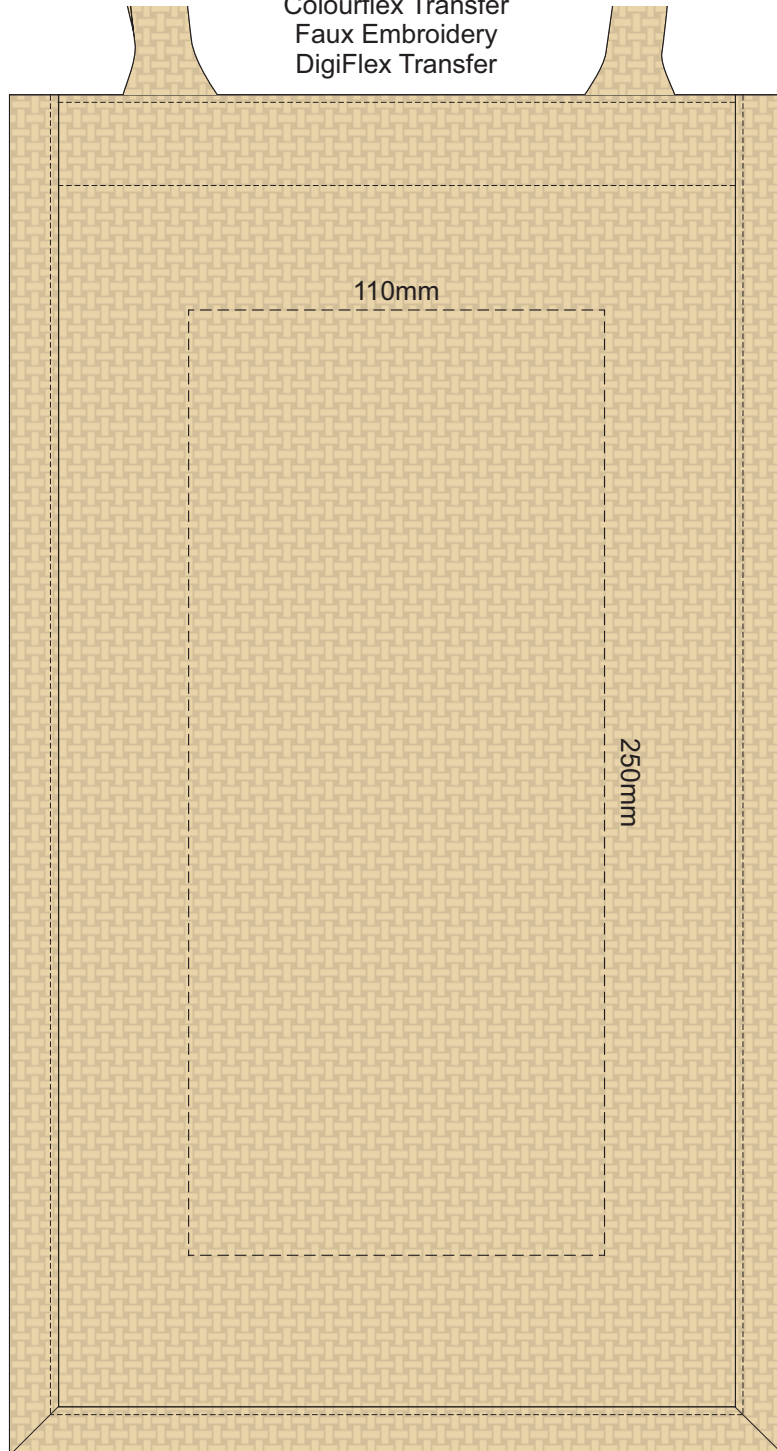

50% of Actual Size
Screen Print (one colour)
Colourflex Transfer
Faux Embroidery
DigiFlex Transfer

Please be aware the artwork will be significantly affected by the texture of the bag.
Fine detailing, small text will be lost in the texture of the bag and may not be legible.