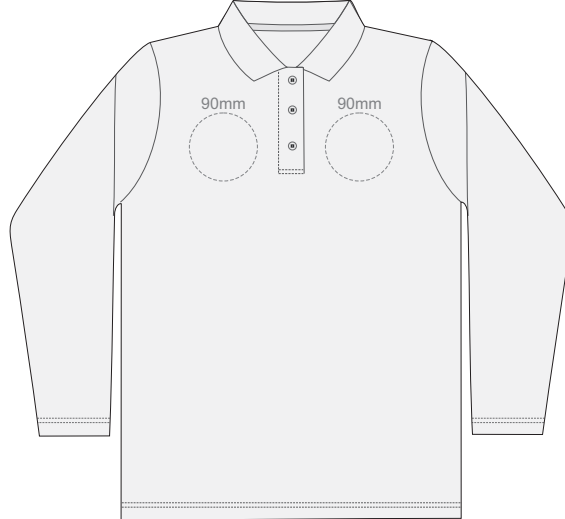

10% of Actual Size  
Colourflex Transfer  
Faux Embroidery  
DigiFlex Transfer

SIDE 1 WOMENS PERFECT LSL  
EXTRA LARGE

SIDE 2 WOMENS PERFECT LSL  
EXTRA LARGE

10% of Actual Size  
Colourflex Transfer  
Faux Embroidery  
DigiFlex Transfer

SIDE 1 WOMENS PERFECT LSL  
XXL

SIDE 2 WOMENS PERFECT LSL  
XXL

10% of Actual Size  
Colourflex Transfer  
Faux Embroidery  
DigiFlex Transfer

SIDE 1 WOMENS PERFECT LSL  
3XL

SIDE 2 WOMENS PERFECT LSL  
3XL

10% of Actual Size  
Embroidery

FRONT WOMENS PERFECT LSL  
SMALL

10% of Actual Size  
Embroidery

FRONT WOMENS PERFECT LSL  
MEDIUM

10% of Actual Size  
Embroidery

FRONT WOMENS PERFECT LSL  
LARGE

10% of Actual Size  
Embroidery