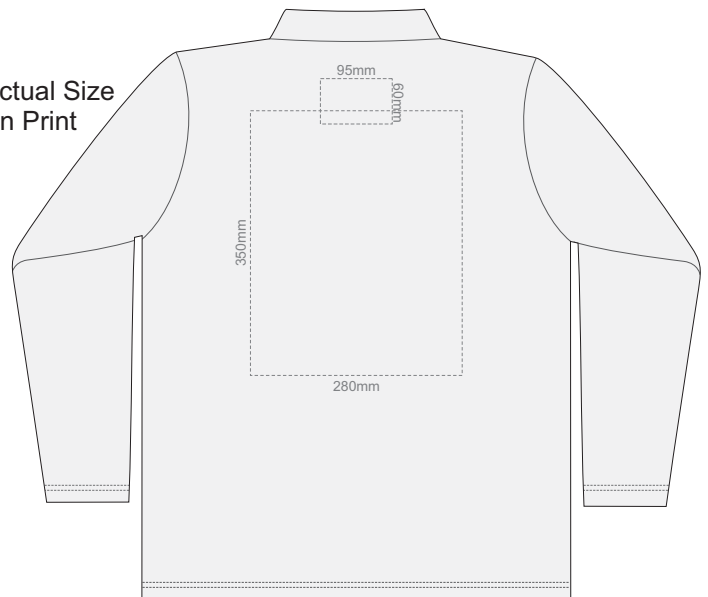

**FRONT WOMENS PERFECT LSL  
LARGE**

10% of Actual Size  
Screen Print

**BACK WOMENS PERFECT LSL  
LARGE**

**FRONT WOMENS PERFECT LSL  
EXTRA LARGE**

10% of Actual Size  
Screen Print

**BACK WOMENS PERFECT LSL  
EXTRA LARGE**

**FRONT WOMENS PERFECT LSL  
XXL**

10% of Actual Size  
Screen Print

**BACK WOMENS PERFECT LSL  
XXL**

**FRONT WOMENS PERFECT LSL  
3XL**

10% of Actual Size  
Screen Print

**BACK WOMENS PERFECT LSL  
3XL**

10% of Actual Size  
Colourflex Transfer  
Faux Embroidery  
DigiFlex Transfer

**FRONT WOMENS PERFECT LSL  
LARGE**

**BACK WOMENS PERFECT LSL  
LARGE**

Print area can be rotated to best suit.  
Branding area can be moved anywhere within the red line.

10% of Actual Size  
Colourflex Transfer  
Faux Embroidery  
DigiFlex Transfer

**FRONT WOMENS PERFECT LSL  
MEDIUM**

**BACK WOMENS PERFECT LSL  
MEDIUM**

Print area 210x260mm can be rotated to best suit.  
Branding area can be moved anywhere within the red line.