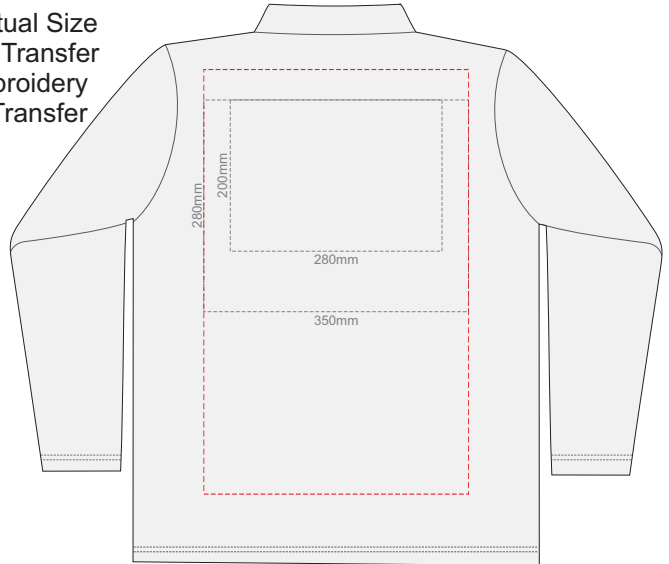

**BACK WOMENS PERFECT LSL
XXL**

10% of Actual Size
Colourflex Transfer
Faux Embroidery
DigiFlex Transfer