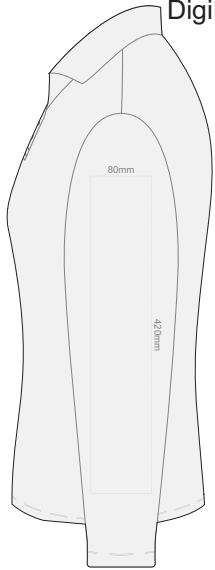

10% of Actual Size  
Colourflex Transfer  
Faux Embroidery  
DigiFlex Transfer

**FRONT WOMENS PERFECT LSL  
EXTRA LARGE**

**BACK WOMENS PERFECT LSL  
EXTRA LARGE**

Print area can be rotated to best suit.  
Branding area can be moved anywhere within the red line.

10% of Actual Size  
Colourflex Transfer  
Faux Embroidery  
DigiFlex Transfer

**FRONT WOMENS PERFECT LSL  
XXL**

**BACK WOMENS PERFECT LSL  
XXL**

Print area can be rotated to best suit.  
Branding area can be moved anywhere within the red line.

10% of Actual Size  
Colourflex Transfer  
Faux Embroidery  
DigiFlex Transfer

**FRONT WOMENS PERFECT LSL  
3XL**

**BACK WOMENS PERFECT LSL  
3XL**

Print area can be rotated to best suit.  
Branding area can be moved anywhere within the red line.

10% of Actual Size  
Colourflex Transfer  
Faux Embroidery  
DigiFlex Transfer

SIDE 1 WOMENS PERFECT LSL  
SMALL

SIDE 2 WOMENS PERFECT LSL  
SMALL

10% of Actual Size  
Colourflex Transfer  
Faux Embroidery  
DigiFlex Transfer