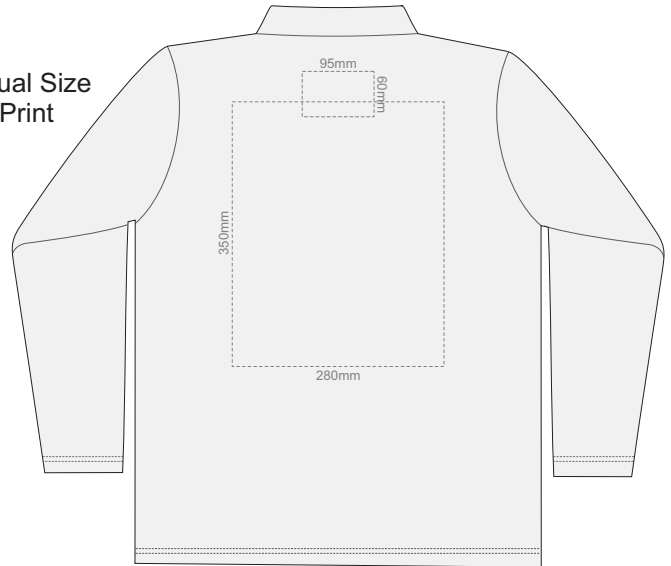

**BACK WOMENS PERFECT LSL
XXL**