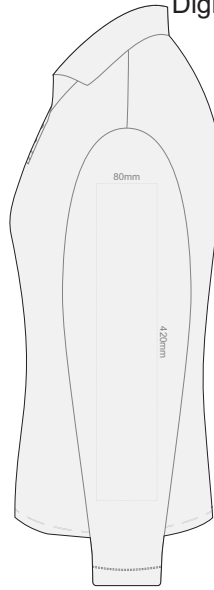

10% of Actual Size  
Colourflex Transfer  
Faux Embroidery  
DigiFlex Transfer

**FRONT WOMENS PERFECT LSL  
XXL**

**BACK WOMENS PERFECT LSL  
XXL**

Print area can be rotated to best suit.  
Branding area can be moved anywhere within the red line.

10% of Actual Size  
Colourflex Transfer  
Faux Embroidery  
DigiFlex Transfer

**FRONT WOMENS PERFECT LSL  
3XL**

**BACK WOMENS PERFECT LSL  
3XL**

Print area can be rotated to best suit.  
Branding area can be moved anywhere within the red line.

10% of Actual Size  
Colourflex Transfer  
Faux Embroidery  
DigiFlex Transfer

SIDE 1 WOMENS PERFECT LSL  
SMALL

SIDE 2 WOMENS PERFECT LSL  
SMALL

10% of Actual Size  
Colourflex Transfer  
Faux Embroidery  
DigiFlex Transfer

SIDE 1 WOMENS PERFECT LSL  
MEDIUM

SIDE 2 WOMENS PERFECT LSL  
MEDIUM

10% of Actual Size  
Colourflex Transfer  
Faux Embroidery  
DigiFlex Transfer

SIDE 1 WOMENS PERFECT LSL  
LARGE

SIDE 2 WOMENS PERFECT LSL  
LARGE