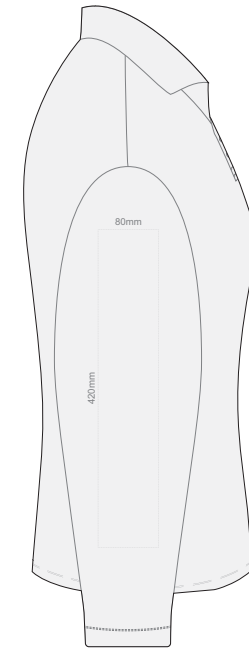

**FRONT WOMENS PERFECT LSL  
SMALL**

10% of Actual Size  
Screen Print

**BACK WOMENS PERFECT LSL  
SMALL**

**FRONT WOMENS PERFECT LSL  
MEDIUM**

10% of Actual Size  
Screen Print

**BACK WOMENS PERFECT LSL  
MEDIUM**

10% of Actual Size  
Colourflex Transfer  
Faux Embroidery  
DigiFlex Transfer

SIDE 1 WOMENS PERFECT LSL  
EXTRA LARGE

SIDE 2 WOMENS PERFECT LSL  
EXTRA LARGE

10% of Actual Size  
Colourflex Transfer  
Faux Embroidery  
DigiFlex Transfer

SIDE 1 WOMENS PERFECT LSL  
XXL

SIDE 2 WOMENS PERFECT LSL  
XXL

10% of Actual Size  
Colourflex Transfer  
Faux Embroidery  
DigiFlex Transfer

SIDE 1 WOMENS PERFECT LSL  
3XL

SIDE 2 WOMENS PERFECT LSL  
3XL

10% of Actual Size  
Embroidery

FRONT WOMENS PERFECT LSL  
SMALL

10% of Actual Size  
Embroidery

FRONT WOMENS PERFECT LSL  
MEDIUM

10% of Actual Size  
Embroidery

FRONT WOMENS PERFECT LSL  
LARGE

10% of Actual Size  
Embroidery