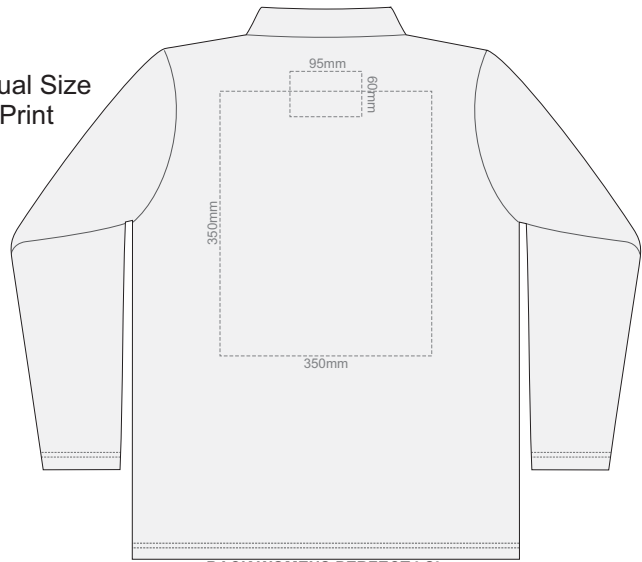

**FRONT WOMENS PERFECT LSL  
SMALL**

10% of Actual Size  
Screen Print

**BACK WOMENS PERFECT LSL  
SMALL**

**FRONT WOMENS PERFECT LSL  
MEDIUM**

10% of Actual Size  
Screen Print

**BACK WOMENS PERFECT LSL  
MEDIUM**

**FRONT WOMENS PERFECT LSL  
LARGE**

10% of Actual Size  
Screen Print

**BACK WOMENS PERFECT LSL  
LARGE**

**FRONT WOMENS PERFECT LSL  
EXTRA LARGE**

10% of Actual Size  
Screen Print

**BACK WOMENS PERFECT LSL  
EXTRA LARGE**

10% of Actual Size  
Colourflex Transfer  
Faux Embroidery  
DigiFlex Transfer

**FRONT WOMENS PERFECT LSL  
LARGE**

**BACK WOMENS PERFECT LSL  
LARGE**

Print area can be rotated to best suit.  
Branding area can be moved anywhere within the red line.

10% of Actual Size  
Colourflex Transfer  
Faux Embroidery  
DigiFlex Transfer

**FRONT WOMENS PERFECT LSL  
MEDIUM**

**BACK WOMENS PERFECT LSL  
MEDIUM**

Print area 210x260mm can be rotated to best suit.  
Branding area can be moved anywhere within the red line.