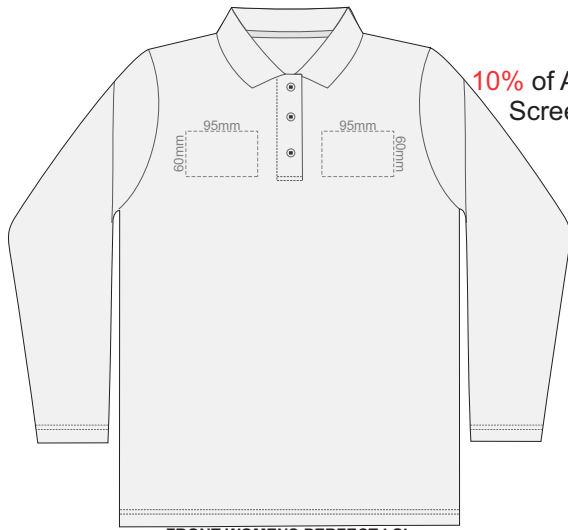

**FRONT WOMENS PERFECT LSL  
SMALL**

10% of Actual Size  
Screen Print

**BACK WOMENS PERFECT LSL  
SMALL**

**FRONT WOMENS PERFECT LSL  
MEDIUM**

10% of Actual Size  
Screen Print

**BACK WOMENS PERFECT LSL  
MEDIUM**

**FRONT WOMENS PERFECT LSL  
LARGE**

10% of Actual Size  
Screen Print

**BACK WOMENS PERFECT LSL  
LARGE**

**FRONT WOMENS PERFECT LSL  
EXTRA LARGE**

10% of Actual Size  
Screen Print

**BACK WOMENS PERFECT LSL  
EXTRA LARGE**

**FRONT WOMENS PERFECT LSL  
XXL**

10% of Actual Size  
Screen Print

**BACK WOMENS PERFECT LSL  
XXL**

**FRONT WOMENS PERFECT LSL  
3XL**

10% of Actual Size  
Screen Print

**BACK WOMENS PERFECT LSL  
3XL**

10% of Actual Size  
Colourflex Transfer  
Faux Embroidery  
DigiFlex Transfer

**FRONT WOMENS PERFECT LSL  
LARGE**

**BACK WOMENS PERFECT LSL  
LARGE**

Print area can be rotated to best suit.  
Branding area can be moved anywhere within the red line.