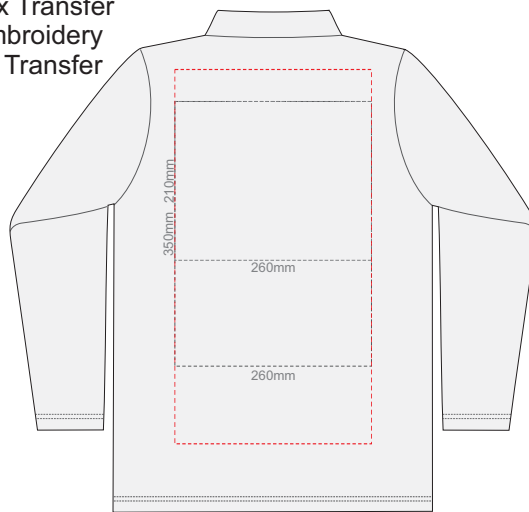

**BACK WOMENS PERFECT LSL
SMALL**