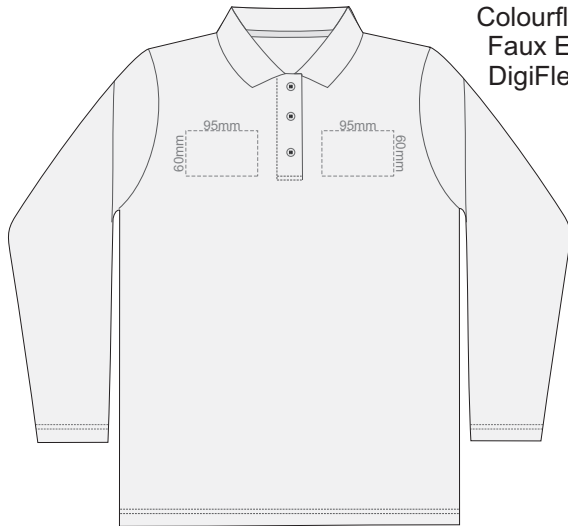

**FRONT WOMENS PERFECT LSL
MEDIUM**