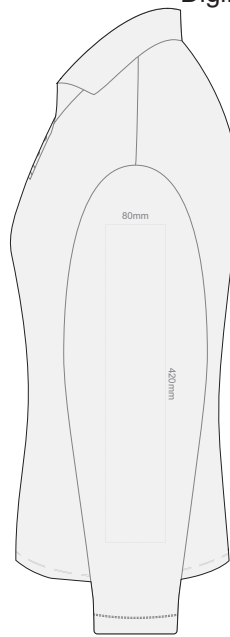

**FRONT WOMENS PERFECT LSL  
SMALL**

10% of Actual Size  
Screen Print

**BACK WOMENS PERFECT LSL  
SMALL**

**FRONT WOMENS PERFECT LSL  
MEDIUM**

10% of Actual Size  
Screen Print

**BACK WOMENS PERFECT LSL  
MEDIUM**

SIDE 1 WOMENS PERFECT LSL  
MEDIUM

SIDE 2 WOMENS PERFECT LSL  
MEDIUM

10% of Actual Size  
Colourflex Transfer  
Faux Embroidery  
DigiFlex Transfer

SIDE 1 WOMENS PERFECT LSL  
LARGE

SIDE 2 WOMENS PERFECT LSL  
LARGE

10% of Actual Size  
Colourflex Transfer  
Faux Embroidery  
DigiFlex Transfer

SIDE 1 WOMENS PERFECT LSL  
EXTRA LARGE

SIDE 2 WOMENS PERFECT LSL  
EXTRA LARGE

10% of Actual Size  
Colourflex Transfer  
Faux Embroidery  
DigiFlex Transfer

SIDE 1 WOMENS PERFECT LSL  
XXL

SIDE 2 WOMENS PERFECT LSL  
XXL

10% of Actual Size  
Colourflex Transfer  
Faux Embroidery  
DigiFlex Transfer

SIDE 1 WOMENS PERFECT LSL  
3XL

SIDE 2 WOMENS PERFECT LSL  
3XL