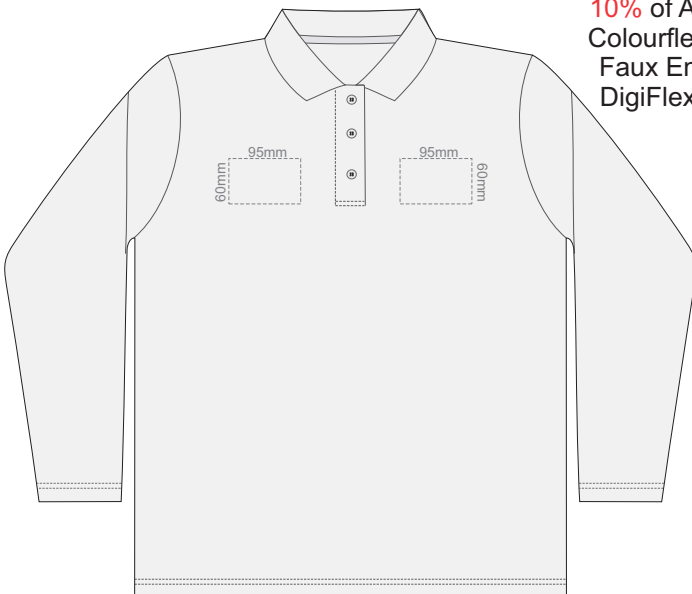

**FRONT WOMENS PERFECT LSL
3XL**