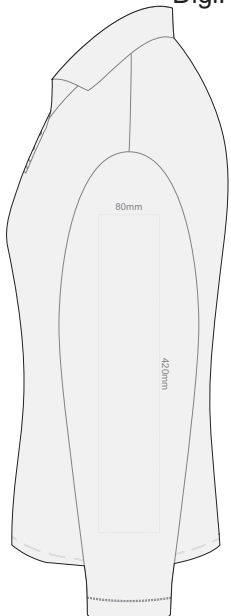

SIDE 1 WOMENS PERFECT LSL
EXTRA LARGE