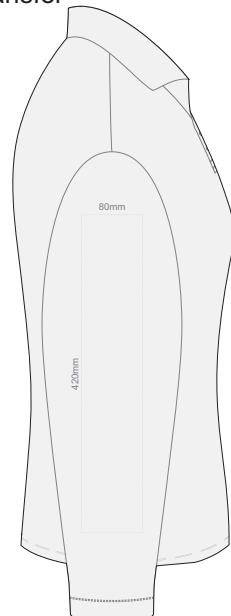

SIDE 2 WOMENS PERFECT LSL
EXTRA LARGE

10% of Actual Size
Colourflex Transfer
Faux Embroidery
DigiFlex Transfer