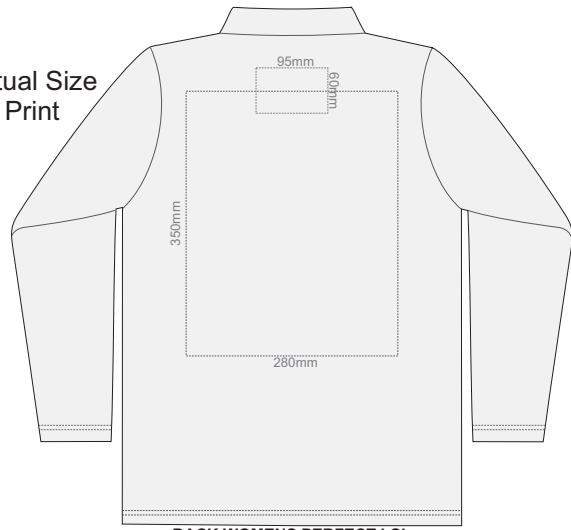

**FRONT WOMENS PERFECT LSL  
SMALL**

10% of Actual Size  
Screen Print

**BACK WOMENS PERFECT LSL  
SMALL**

**FRONT WOMENS PERFECT LSL  
MEDIUM**

10% of Actual Size  
Screen Print

**BACK WOMENS PERFECT LSL  
MEDIUM**

**FRONT WOMENS PERFECT LSL  
LARGE**

10% of Actual Size  
Screen Print

**BACK WOMENS PERFECT LSL  
LARGE**

**FRONT WOMENS PERFECT LSL  
EXTRA LARGE**

10% of Actual Size  
Screen Print

**BACK WOMENS PERFECT LSL  
EXTRA LARGE**

10% of Actual Size  
Colourflex Transfer  
Faux Embroidery  
DigiFlex Transfer

**FRONT WOMENS PERFECT LSL  
LARGE**

**BACK WOMENS PERFECT LSL  
LARGE**

Print area can be rotated to best suit.  
Branding area can be moved anywhere within the red line.

10% of Actual Size  
Colourflex Transfer  
Faux Embroidery  
DigiFlex Transfer

**FRONT WOMENS PERFECT LSL  
MEDIUM**

**BACK WOMENS PERFECT LSL  
MEDIUM**

Print area 210x260mm can be rotated to best suit.  
Branding area can be moved anywhere within the red line.