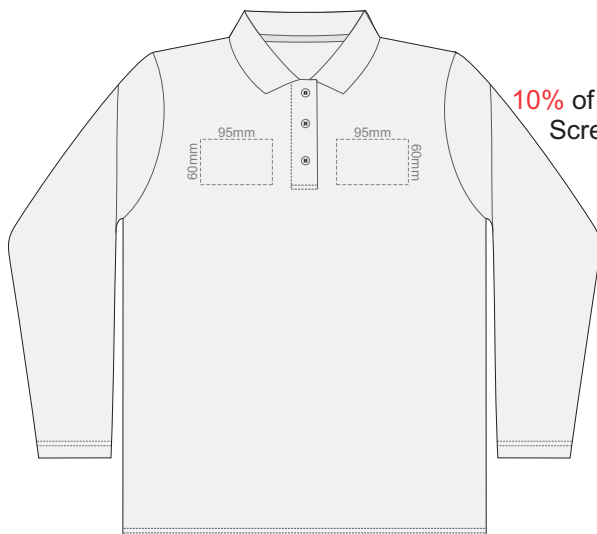

**FRONT WOMENS PERFECT LSL  
SMALL**

10% of Actual Size  
Screen Print

**BACK WOMENS PERFECT LSL  
SMALL**

**FRONT WOMENS PERFECT LSL  
MEDIUM**

10% of Actual Size  
Screen Print

**BACK WOMENS PERFECT LSL  
MEDIUM**

**FRONT WOMENS PERFECT LSL  
LARGE**

10% of Actual Size  
Screen Print

**BACK WOMENS PERFECT LSL  
LARGE**

**FRONT WOMENS PERFECT LSL  
EXTRA LARGE**

10% of Actual Size  
Screen Print

**BACK WOMENS PERFECT LSL  
EXTRA LARGE**

**FRONT WOMENS PERFECT LSL  
XXL**

10% of Actual Size  
Screen Print

**BACK WOMENS PERFECT LSL  
XXL**

**FRONT WOMENS PERFECT LSL  
3XL**

10% of Actual Size  
Screen Print

**BACK WOMENS PERFECT LSL  
3XL**

10% of Actual Size  
Colourflex Transfer  
Faux Embroidery  
DigiFlex Transfer

**FRONT WOMENS PERFECT LSL  
LARGE**

**BACK WOMENS PERFECT LSL  
LARGE**

Print area can be rotated to best suit.  
Branding area can be moved anywhere within the red line.