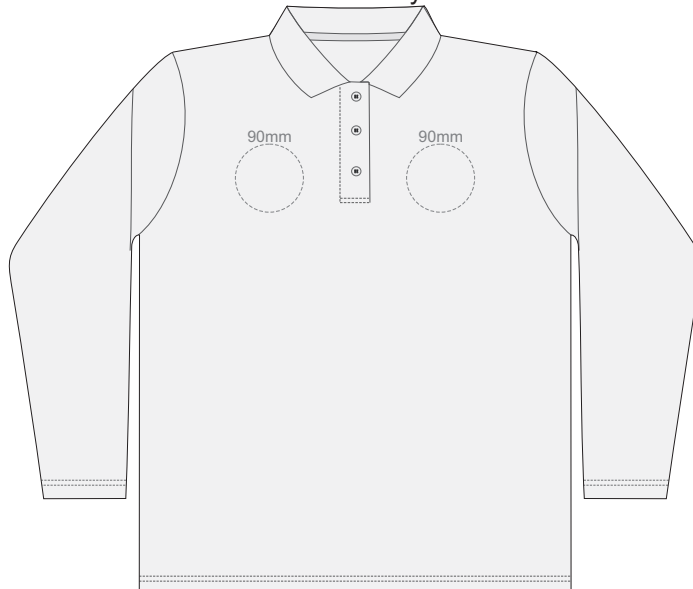

FRONT WOMENS PERFECT LSL
3XL