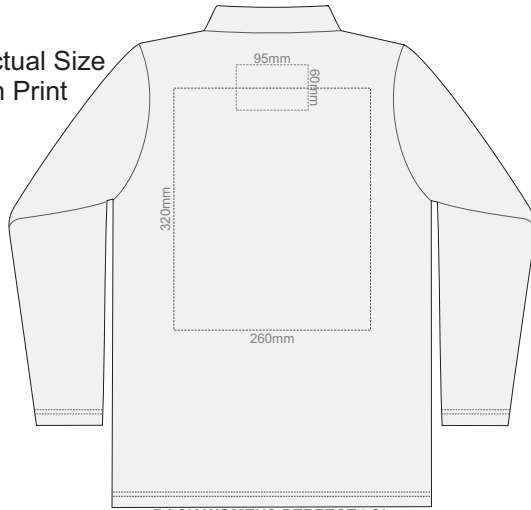

**FRONT WOMENS PERFECT LSL  
SMALL**

10% of Actual Size  
Screen Print

**BACK WOMENS PERFECT LSL  
SMALL**

**FRONT WOMENS PERFECT LSL  
MEDIUM**

10% of Actual Size  
Screen Print

**BACK WOMENS PERFECT LSL  
MEDIUM**

**FRONT WOMENS PERFECT LSL  
LARGE**

10% of Actual Size  
Screen Print

**BACK WOMENS PERFECT LSL  
LARGE**

**FRONT WOMENS PERFECT LSL  
EXTRA LARGE**

10% of Actual Size  
Screen Print

**BACK WOMENS PERFECT LSL  
EXTRA LARGE**

10% of Actual Size  
Colourflex Transfer  
Faux Embroidery  
DigiFlex Transfer

**FRONT WOMENS PERFECT LSL  
LARGE**

**BACK WOMENS PERFECT LSL  
LARGE**

Print area can be rotated to best suit.  
Branding area can be moved anywhere within the red line.

10% of Actual Size  
Colourflex Transfer  
Faux Embroidery  
DigiFlex Transfer

**FRONT WOMENS PERFECT LSL  
MEDIUM**

**BACK WOMENS PERFECT LSL  
MEDIUM**

Print area 210x260mm can be rotated to best suit.  
Branding area can be moved anywhere within the red line.