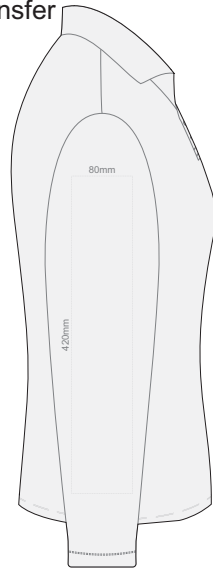

10% of Actual Size  
Colourflex Transfer  
Faux Embroidery  
DigiFlex Transfer

**FRONT WOMENS PERFECT LSL  
EXTRA LARGE**

**BACK WOMENS PERFECT LSL  
EXTRA LARGE**

Print area can be rotated to best suit.  
Branding area can be moved anywhere within the red line.

10% of Actual Size  
Colourflex Transfer  
Faux Embroidery  
DigiFlex Transfer

**FRONT WOMENS PERFECT LSL  
XXL**

**BACK WOMENS PERFECT LSL  
XXL**

Print area can be rotated to best suit.  
Branding area can be moved anywhere within the red line.

10% of Actual Size  
Colourflex Transfer  
Faux Embroidery  
DigiFlex Transfer

**FRONT WOMENS PERFECT LSL  
3XL**

**BACK WOMENS PERFECT LSL  
3XL**

Print area can be rotated to best suit.  
Branding area can be moved anywhere within the red line.

10% of Actual Size  
Colourflex Transfer  
Faux Embroidery  
DigiFlex Transfer

SIDE 1 WOMENS PERFECT LSL  
SMALL

SIDE 2 WOMENS PERFECT LSL  
SMALL

10% of Actual Size  
Colourflex Transfer  
Faux Embroidery  
DigiFlex Transfer