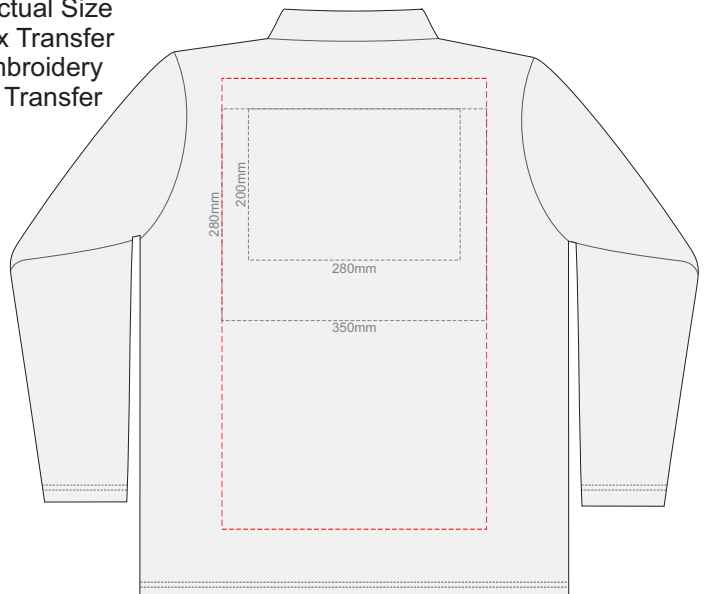

**BACK WOMENS PERFECT LSL
3XL**