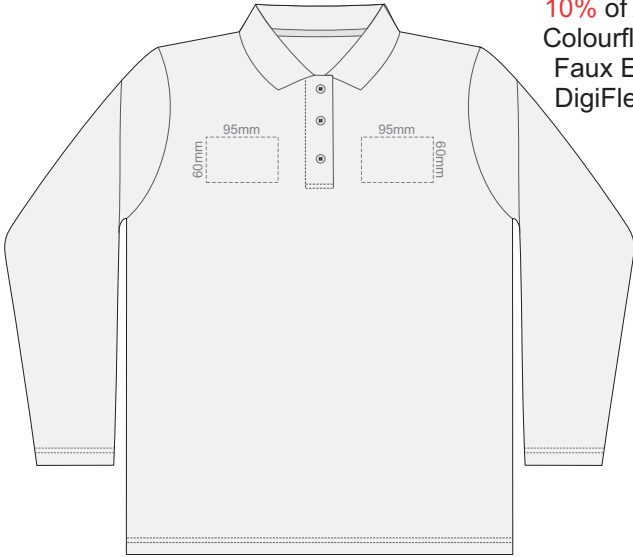

10% of Actual Size
Colourflex Transfer
Faux Embroidery
DigiFlex Transfer

**FRONT WOMENS PERFECT LSL
EXTRA LARGE**