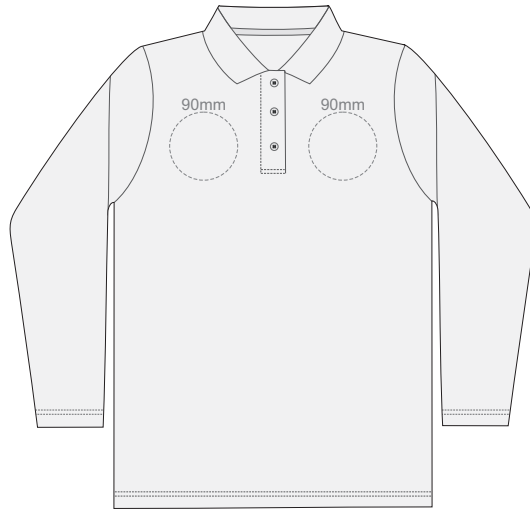

10% of Actual Size
Embroidery

FRONT WOMENS PERFECT LSL
SMALL

10% of Actual Size
Embroidery