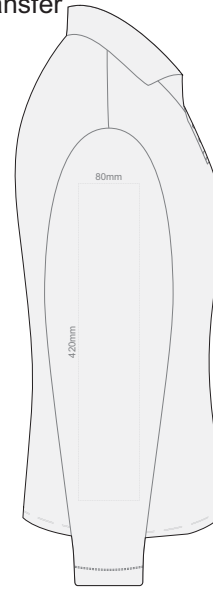

10% of Actual Size  
Colourflex Transfer  
Faux Embroidery  
DigiFlex Transfer

**FRONT WOMENS PERFECT LSL  
XXL**

**BACK WOMENS PERFECT LSL  
XXL**

Print area can be rotated to best suit.  
Branding area can be moved anywhere within the red line.

10% of Actual Size  
Colourflex Transfer  
Faux Embroidery  
DigiFlex Transfer

**FRONT WOMENS PERFECT LSL  
3XL**

**BACK WOMENS PERFECT LSL  
3XL**

Print area can be rotated to best suit.  
Branding area can be moved anywhere within the red line.

10% of Actual Size  
Colourflex Transfer  
Faux Embroidery  
DigiFlex Transfer

SIDE 1 WOMENS PERFECT LSL  
SMALL

SIDE 2 WOMENS PERFECT LSL  
SMALL

10% of Actual Size  
Colourflex Transfer  
Faux Embroidery  
DigiFlex Transfer

SIDE 1 WOMENS PERFECT LSL  
MEDIUM

SIDE 2 WOMENS PERFECT LSL  
MEDIUM

10% of Actual Size  
Colourflex Transfer  
Faux Embroidery  
DigiFlex Transfer

SIDE 1 WOMENS PERFECT LSL  
LARGE

SIDE 2 WOMENS PERFECT LSL  
LARGE