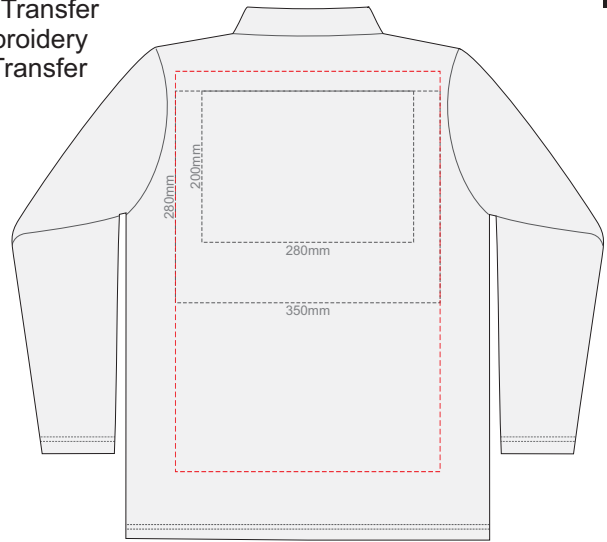

**BACK WOMENS PERFECT LSL
LARGE**

10% of Actual Size
Colourflex Transfer
Faux Embroidery
DigiFlex Transfer