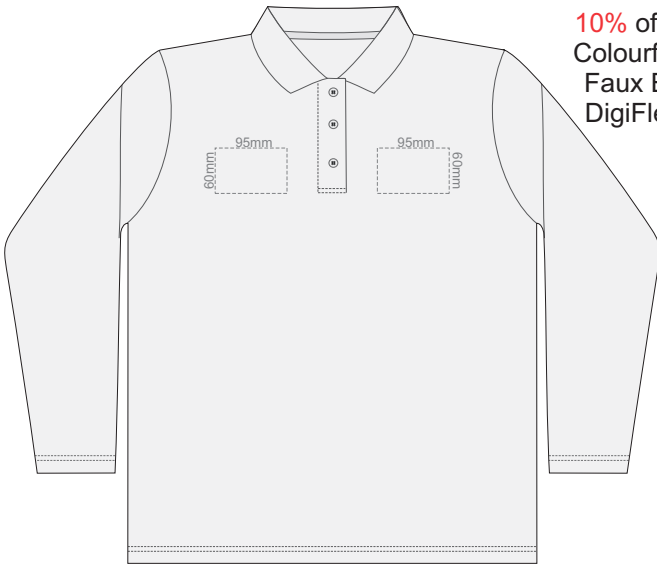

**FRONT WOMENS PERFECT LSL
XXL**