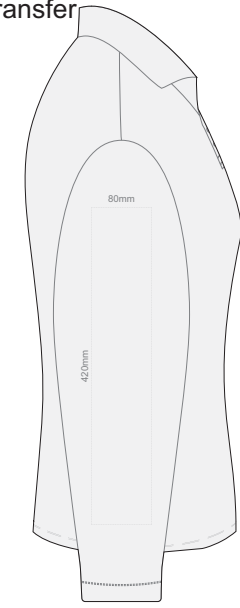

SIDE 2 WOMENS PERFECT LSL
LARGE

10% of Actual Size
Colourflex Transfer
Faux Embroidery
DigiFlex Transfer