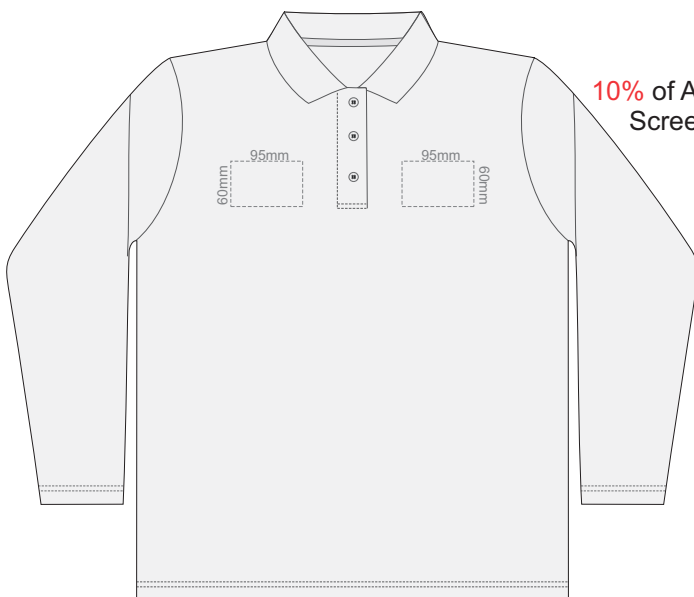

**FRONT WOMENS PERFECT LSL  
SMALL**

10% of Actual Size  
Screen Print

**BACK WOMENS PERFECT LSL  
SMALL**

**FRONT WOMENS PERFECT LSL  
MEDIUM**

10% of Actual Size  
Screen Print

**BACK WOMENS PERFECT LSL  
MEDIUM**

**FRONT WOMENS PERFECT LSL  
LARGE**

10% of Actual Size  
Screen Print

**BACK WOMENS PERFECT LSL  
LARGE**

**FRONT WOMENS PERFECT LSL  
EXTRA LARGE**

10% of Actual Size  
Screen Print

**BACK WOMENS PERFECT LSL  
EXTRA LARGE**

**FRONT WOMENS PERFECT LSL  
XXL**

10% of Actual Size  
Screen Print

**BACK WOMENS PERFECT LSL  
XXL**

**FRONT WOMENS PERFECT LSL  
3XL**

10% of Actual Size  
Screen Print

**BACK WOMENS PERFECT LSL  
3XL**

10% of Actual Size  
Colourflex Transfer  
Faux Embroidery  
DigiFlex Transfer

**FRONT WOMENS PERFECT LSL  
LARGE**

**BACK WOMENS PERFECT LSL  
LARGE**

Print area can be rotated to best suit.  
Branding area can be moved anywhere within the red line.