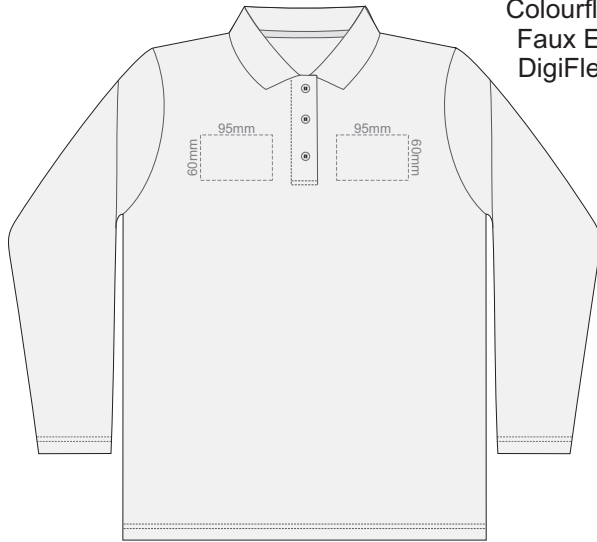

10% of Actual Size
Colourflex Transfer
Faux Embroidery
DigiFlex Transfer

**FRONT WOMENS PERFECT LSL
LARGE**