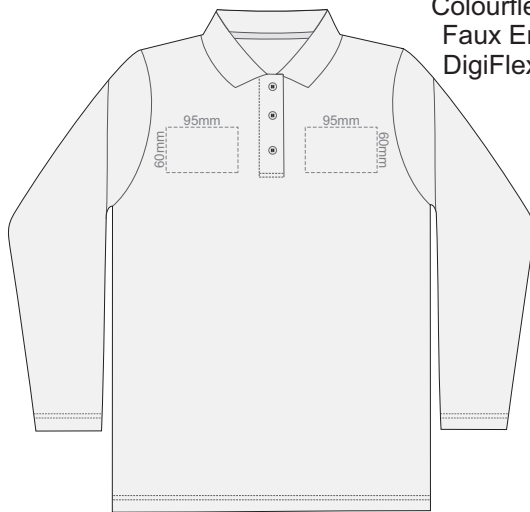

**FRONT WOMENS PERFECT LSL
SMALL**