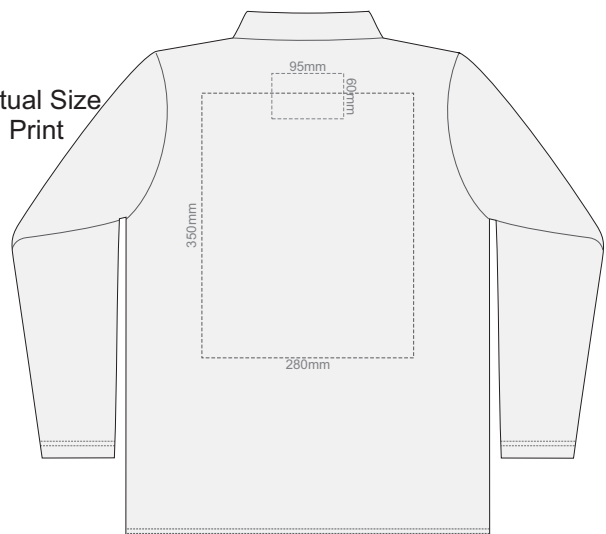

**FRONT WOMENS PERFECT LSL  
SMALL**

10% of Actual Size  
Screen Print

**BACK WOMENS PERFECT LSL  
SMALL**

**FRONT WOMENS PERFECT LSL  
MEDIUM**

10% of Actual Size  
Screen Print

**BACK WOMENS PERFECT LSL  
MEDIUM**

**FRONT WOMENS PERFECT LSL  
LARGE**

10% of Actual Size  
Screen Print

**BACK WOMENS PERFECT LSL  
LARGE**

**FRONT WOMENS PERFECT LSL  
EXTRA LARGE**

10% of Actual Size  
Screen Print

**BACK WOMENS PERFECT LSL  
EXTRA LARGE**

10% of Actual Size  
Colourflex Transfer  
Faux Embroidery  
DigiFlex Transfer

**FRONT WOMENS PERFECT LSL  
LARGE**

**BACK WOMENS PERFECT LSL  
LARGE**

Print area can be rotated to best suit.  
Branding area can be moved anywhere within the red line.

10% of Actual Size  
Colourflex Transfer  
Faux Embroidery  
DigiFlex Transfer

**FRONT WOMENS PERFECT LSL  
MEDIUM**

**BACK WOMENS PERFECT LSL  
MEDIUM**

Print area 210x260mm can be rotated to best suit.  
Branding area can be moved anywhere within the red line.