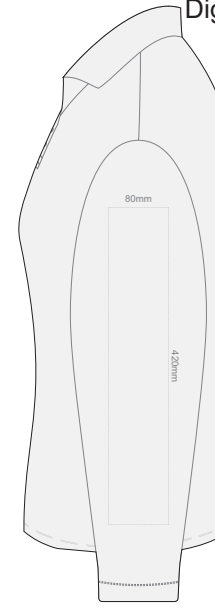

10% of Actual Size  
Colourflex Transfer  
Faux Embroidery  
DigiFlex Transfer

**FRONT WOMENS PERFECT LSL  
XXL**

**BACK WOMENS PERFECT LSL  
XXL**

Print area can be rotated to best suit.  
Branding area can be moved anywhere within the red line.

10% of Actual Size  
Colourflex Transfer  
Faux Embroidery  
DigiFlex Transfer

**FRONT WOMENS PERFECT LSL  
3XL**

**BACK WOMENS PERFECT LSL  
3XL**

Print area can be rotated to best suit.  
Branding area can be moved anywhere within the red line.

10% of Actual Size  
Colourflex Transfer  
Faux Embroidery  
DigiFlex Transfer

SIDE 1 WOMENS PERFECT LSL  
SMALL

SIDE 2 WOMENS PERFECT LSL  
SMALL

10% of Actual Size  
Colourflex Transfer  
Faux Embroidery  
DigiFlex Transfer

SIDE 1 WOMENS PERFECT LSL  
MEDIUM

SIDE 2 WOMENS PERFECT LSL  
MEDIUM

10% of Actual Size  
Colourflex Transfer  
Faux Embroidery  
DigiFlex Transfer

SIDE 1 WOMENS PERFECT LSL  
LARGE

SIDE 2 WOMENS PERFECT LSL  
LARGE