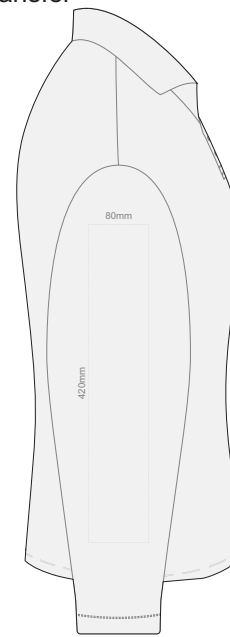

SIDE 2 WOMENS PERFECT LSL
XXL

10% of Actual Size
Colourflex Transfer
Faux Embroidery
DigiFlex Transfer