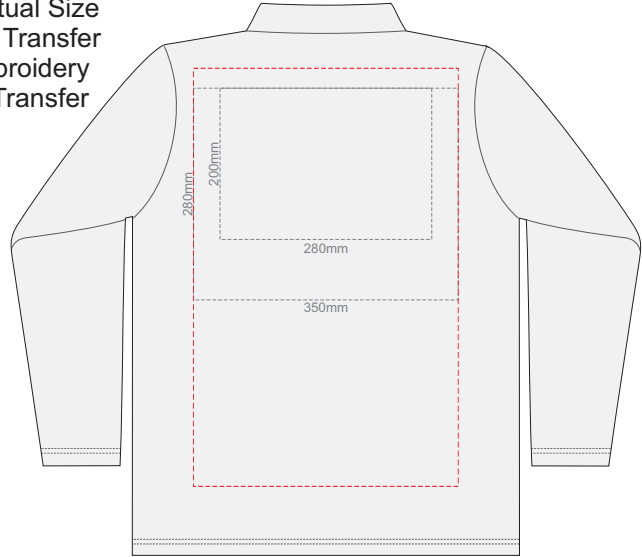

**BACK WOMENS PERFECT LSL
EXTRA LARGE**

10% of Actual Size
Colourflex Transfer
Faux Embroidery
DigiFlex Transfer