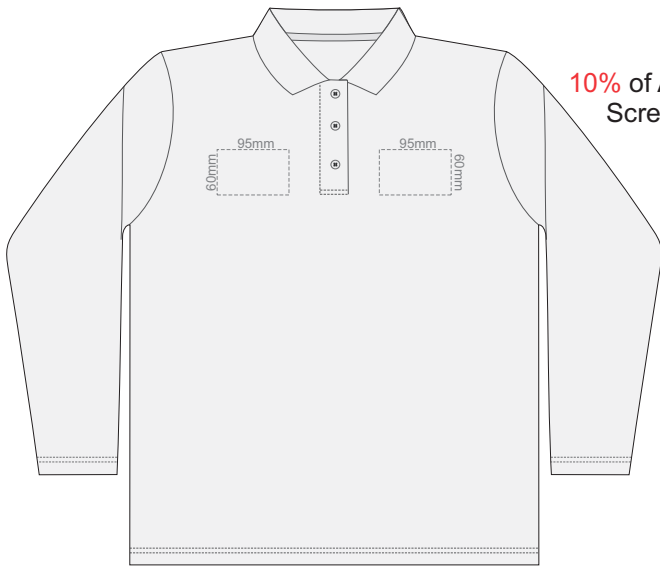

**FRONT WOMENS PERFECT LSL  
SMALL**

10% of Actual Size  
Screen Print

**BACK WOMENS PERFECT LSL  
SMALL**

**FRONT WOMENS PERFECT LSL  
MEDIUM**

10% of Actual Size  
Screen Print

**BACK WOMENS PERFECT LSL  
MEDIUM**

**FRONT WOMENS PERFECT LSL  
LARGE**

10% of Actual Size  
Screen Print

**BACK WOMENS PERFECT LSL  
LARGE**

**FRONT WOMENS PERFECT LSL  
EXTRA LARGE**

10% of Actual Size  
Screen Print

**BACK WOMENS PERFECT LSL  
EXTRA LARGE**

**FRONT WOMENS PERFECT LSL  
XXL**

10% of Actual Size  
Screen Print

**BACK WOMENS PERFECT LSL  
XXL**

**FRONT WOMENS PERFECT LSL  
3XL**

10% of Actual Size  
Screen Print

**BACK WOMENS PERFECT LSL  
3XL**

10% of Actual Size  
Colourflex Transfer  
Faux Embroidery  
DigiFlex Transfer

**FRONT WOMENS PERFECT LSL  
LARGE**

**BACK WOMENS PERFECT LSL  
LARGE**

Print area can be rotated to best suit.  
Branding area can be moved anywhere within the red line.