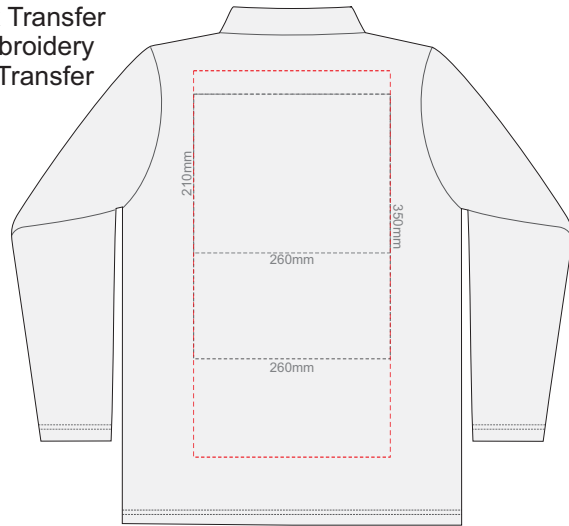

**BACK WOMENS PERFECT LSL
MEDIUM**

10% of Actual Size
Colourflex Transfer
Faux Embroidery
DigiFlex Transfer