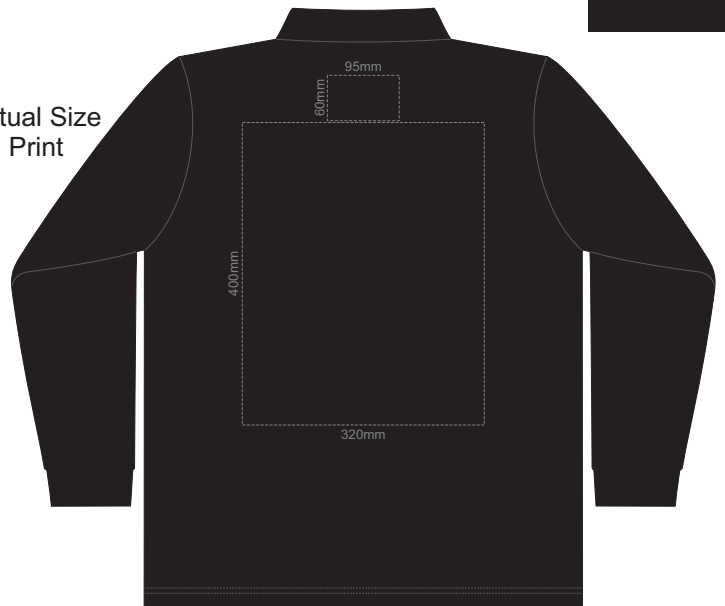

BACK MENS PERFECT LSL
EXTRA LARGE