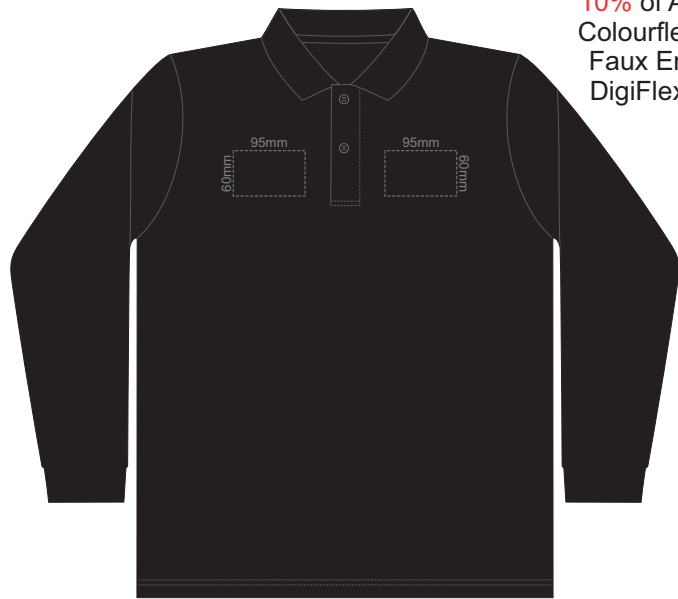

FRONT MENS PERFECT LSL
LARGE

10% of Actual Size
Colourflex Transfer
Faux Embroidery
DigiFlex Transfer