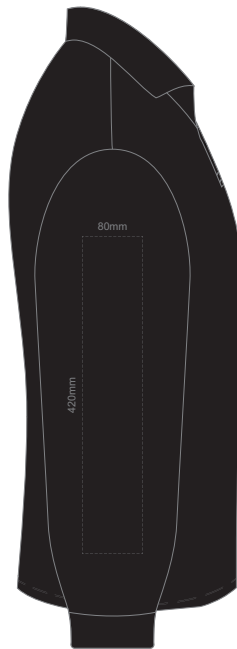

SIDE 2 MENS PERFECT LSL
LARGE

10% of Actual Size
Colourflex Transfer
Faux Embroidery
DigiFlex Transfer