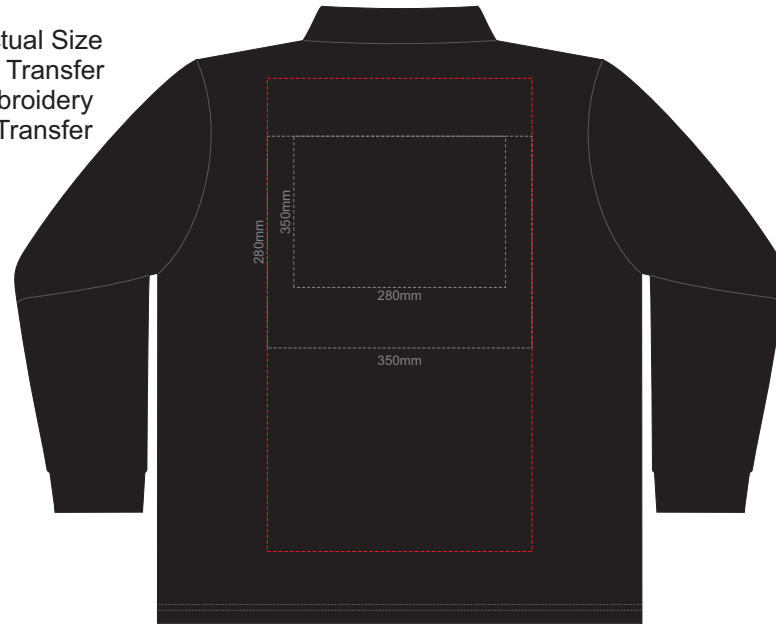

BACK MENS PERFECT LSL
3XL