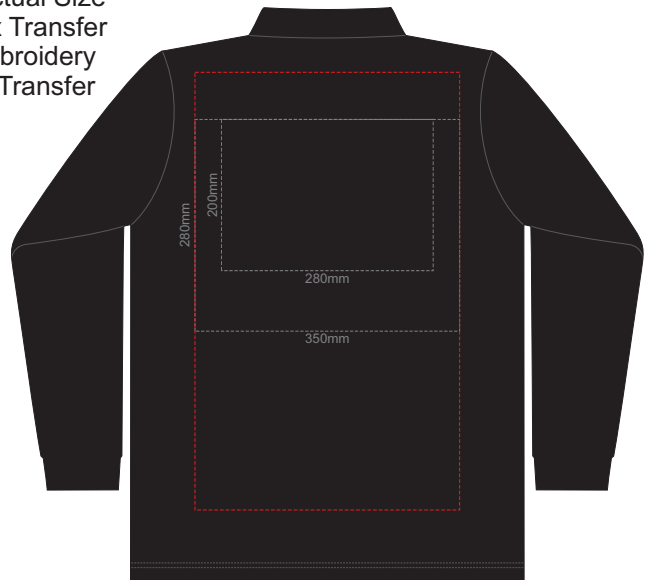

BACK MENS PERFECT LSL
MEDIUM