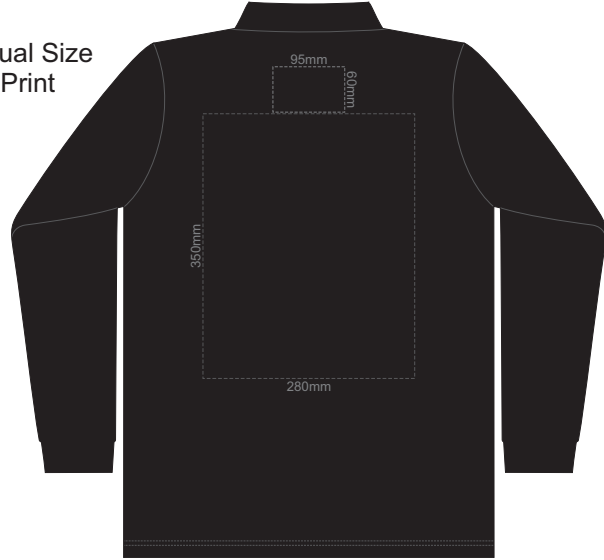

BACK MENS PERFECT LSL
SMALL