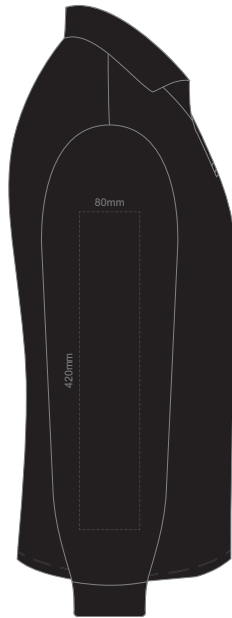

BACK MENS PERFECT LSL
XXL

Print area can be rotated to best suit.
Branding area can be moved anywhere within the red line.

FRONT MENS PERFECT LSL
3XL

10% of Actual Size
Colourflex Transfer
Faux Embroidery
DigiFlex Transfer

BACK MENS PERFECT LSL
3XL

Print area can be rotated to best suit.
Branding area can be moved anywhere within the red line.

10% of Actual Size
Colourflex Transfer
Faux Embroidery
DigiFlex Transfer

SIDE 1 MENS PERFECT LSL
SMALL

SIDE 2 MENS PERFECT LSL
SMALL

10% of Actual Size
Colourflex Transfer
Faux Embroidery
DigiFlex Transfer

SIDE 1 MENS PERFECT LSL
MEDIUM

SIDE 2 MENS PERFECT LSL
MEDIUM

10% of Actual Size
Colourflex Transfer
Faux Embroidery
DigiFlex Transfer

SIDE 1 MENS PERFECT LSL
LARGE

SIDE 2 MENS PERFECT LSL
LARGE

10% of Actual Size
Colourflex Transfer
Faux Embroidery
DigiFlex Transfer

SIDE 1 MENS PERFECT LSL
EXTRA LARGE

SIDE 2 MENS PERFECT LSL
EXTRA LARGE