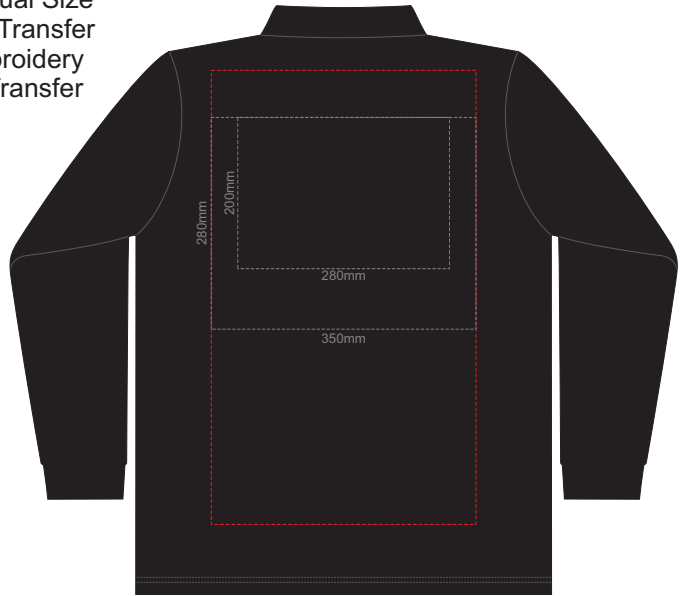

BACK MENS PERFECT LSL  
SMALL

Print area can be rotated to best suit.  
Branding area can be moved anywhere within the red line.

10% of Actual Size  
Colourflex Transfer  
Faux Embroidery  
DigiFlex Transfer

FRONT MENS PERFECT LSL  
MEDIUM

BACK MENS PERFECT LSL  
MEDIUM

Print area can be rotated to best suit.  
Branding area can be moved anywhere within the red line.

10% of Actual Size  
Colourflex Transfer  
Faux Embroidery  
DigiFlex Transfer

FRONT MENS PERFECT LSL  
LARGE

BACK MENS PERFECT LSL  
LARGE  
Print area can be rotated to best suit.  
Branding area can be moved anywhere within the red line.

10% of Actual Size  
Colourflex Transfer  
Faux Embroidery  
DigiFlex Transfer