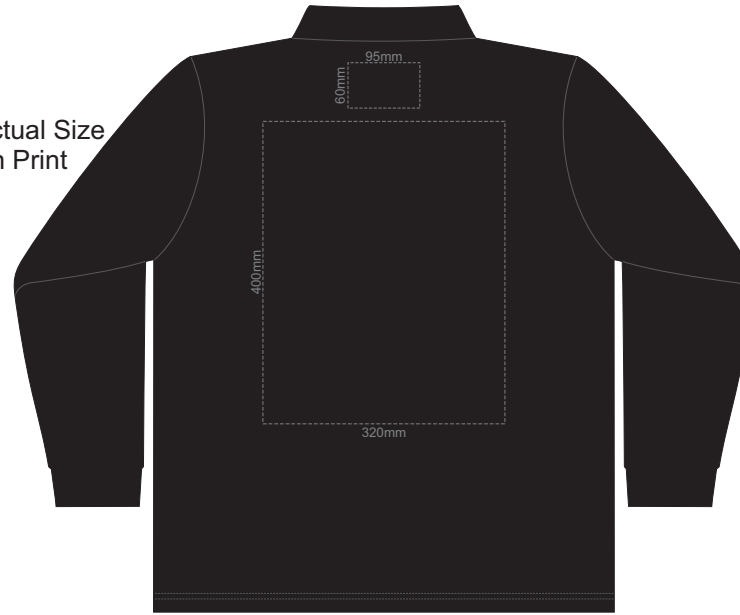

BACK MENS PERFECT LSL
XXL