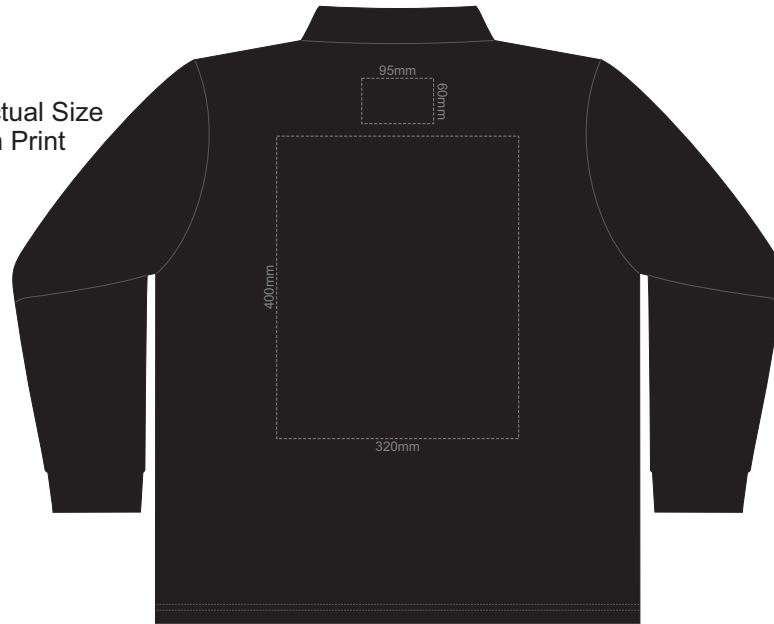

BACK MENS PERFECT LSL
3XL