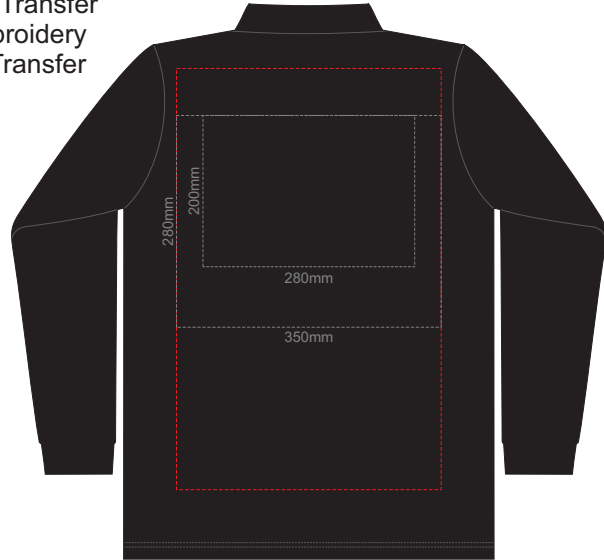

BACK MENS PERFECT LSL
SMALL

10% of Actual Size
Colourflex Transfer
Faux Embroidery
DigiFlex Transfer