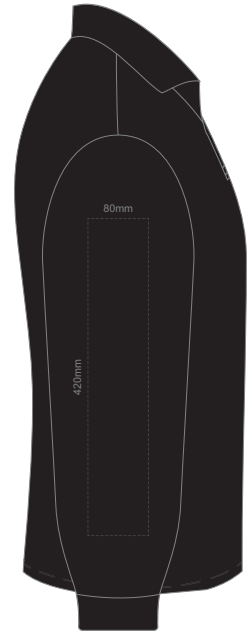

SIDE 2 MENS PERFECT LSL
MEDIUM

10% of Actual Size
Colourflex Transfer
Faux Embroidery
DigiFlex Transfer