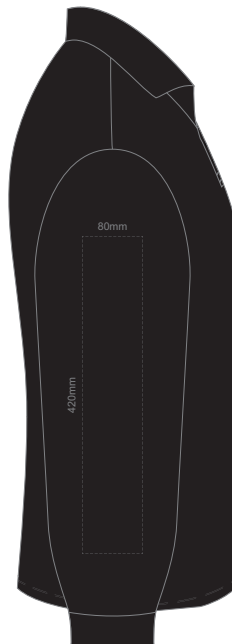

SIDE 2 MENS PERFECT LSL
LARGE

10% of Actual Size
Colourflex Transfer
Faux Embroidery
DigiFlex Transfer