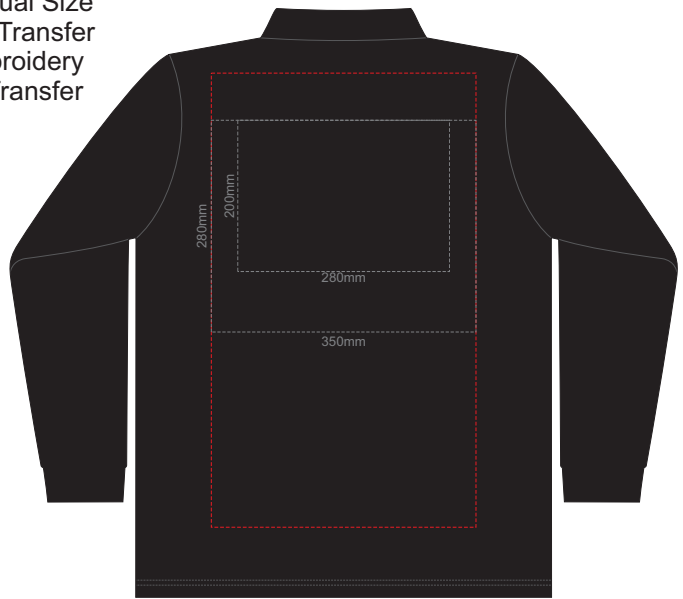

BACK MENS PERFECT LSL
LARGE