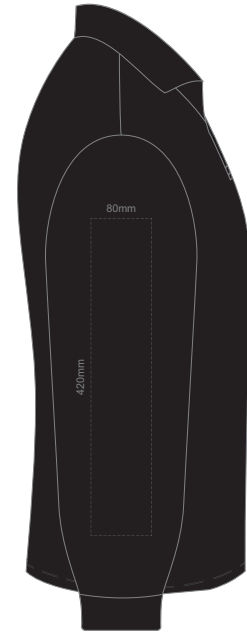

BACK MENS PERFECT LSL
XXL

Print area can be rotated to best suit.
Branding area can be moved anywhere within the red line.

FRONT MENS PERFECT LSL
3XL

10% of Actual Size
Colourflex Transfer
Faux Embroidery
DigiFlex Transfer

BACK MENS PERFECT LSL
3XL

Print area can be rotated to best suit.
Branding area can be moved anywhere within the red line.

10% of Actual Size
Colourflex Transfer
Faux Embroidery
DigiFlex Transfer

SIDE 1 MENS PERFECT LSL
SMALL

SIDE 2 MENS PERFECT LSL
SMALL

10% of Actual Size
Colourflex Transfer
Faux Embroidery
DigiFlex Transfer

SIDE 1 MENS PERFECT LSL
MEDIUM

SIDE 2 MENS PERFECT LSL
MEDIUM

10% of Actual Size
Colourflex Transfer
Faux Embroidery
DigiFlex Transfer

SIDE 1 MENS PERFECT LSL
LARGE

SIDE 2 MENS PERFECT LSL
LARGE

10% of Actual Size
Colourflex Transfer
Faux Embroidery
DigiFlex Transfer

SIDE 1 MENS PERFECT LSL
EXTRA LARGE

SIDE 2 MENS PERFECT LSL
EXTRA LARGE