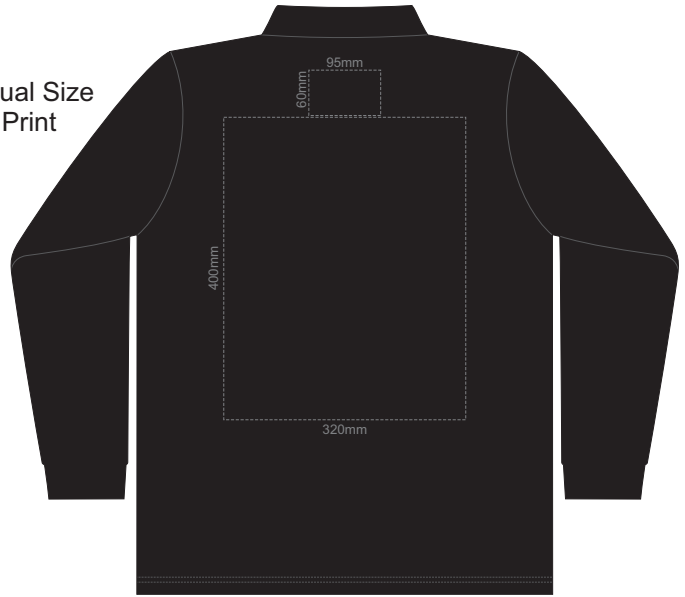

BACK MENS PERFECT LSL
LARGE