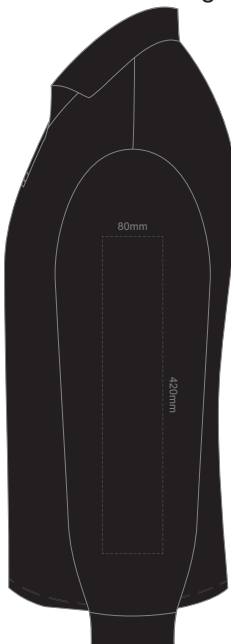

SIDE 1 MENS PERFECT LSL
LARGE