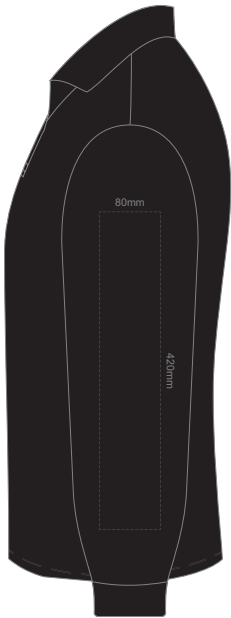

BACK MENS PERFECT LSL
EXTRA LARGE

Print area can be rotated to best suit.
Branding area can be moved anywhere within the red line.

FRONT MENS PERFECT LSL
XXL

10% of Actual Size
Colourflex Transfer
Faux Embroidery
DigiFlex Transfer

BACK MENS PERFECT LSL
XXL

Print area can be rotated to best suit.
Branding area can be moved anywhere within the red line.

FRONT MENS PERFECT LSL
3XL

10% of Actual Size
Colourflex Transfer
Faux Embroidery
DigiFlex Transfer

BACK MENS PERFECT LSL
3XL

Print area can be rotated to best suit.
Branding area can be moved anywhere within the red line.

10% of Actual Size
Colourflex Transfer
Faux Embroidery
DigiFlex Transfer

SIDE 1 MENS PERFECT LSL
SMALL

SIDE 2 MENS PERFECT LSL
SMALL

10% of Actual Size
Colourflex Transfer
Faux Embroidery
DigiFlex Transfer

SIDE 1 MENS PERFECT LSL
MEDIUM

SIDE 2 MENS PERFECT LSL
MEDIUM

10% of Actual Size
Colourflex Transfer
Faux Embroidery
DigiFlex Transfer