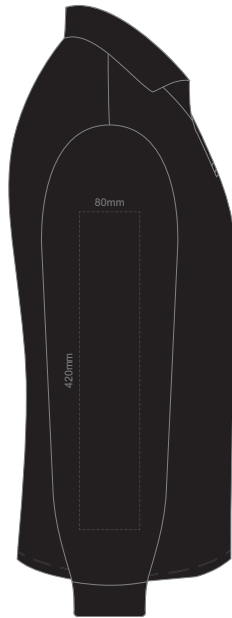

10% of Actual Size  
Colourflex Transfer  
Faux Embroidery  
DigiFlex Transfer

BACK MENS PERFECT LSL  
XXL

Print area can be rotated to best suit.  
Branding area can be moved anywhere within the red line.

FRONT MENS PERFECT LSL  
3XL

10% of Actual Size  
Colourflex Transfer  
Faux Embroidery  
DigiFlex Transfer

BACK MENS PERFECT LSL  
3XL

Print area can be rotated to best suit.  
Branding area can be moved anywhere within the red line.

10% of Actual Size  
Colourflex Transfer  
Faux Embroidery  
DigiFlex Transfer

SIDE 1 MENS PERFECT LSL  
SMALL

SIDE 2 MENS PERFECT LSL  
SMALL

10% of Actual Size  
Colourflex Transfer  
Faux Embroidery  
DigiFlex Transfer

SIDE 1 MENS PERFECT LSL  
MEDIUM

SIDE 2 MENS PERFECT LSL  
MEDIUM

10% of Actual Size  
Colourflex Transfer  
Faux Embroidery  
DigiFlex Transfer

SIDE 1 MENS PERFECT LSL  
LARGE

SIDE 2 MENS PERFECT LSL  
LARGE