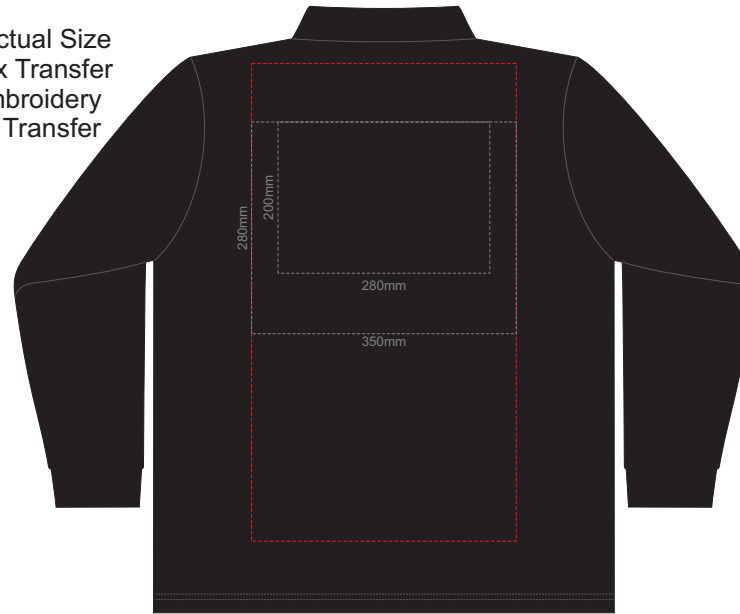

BACK MENS PERFECT LSL
XXL