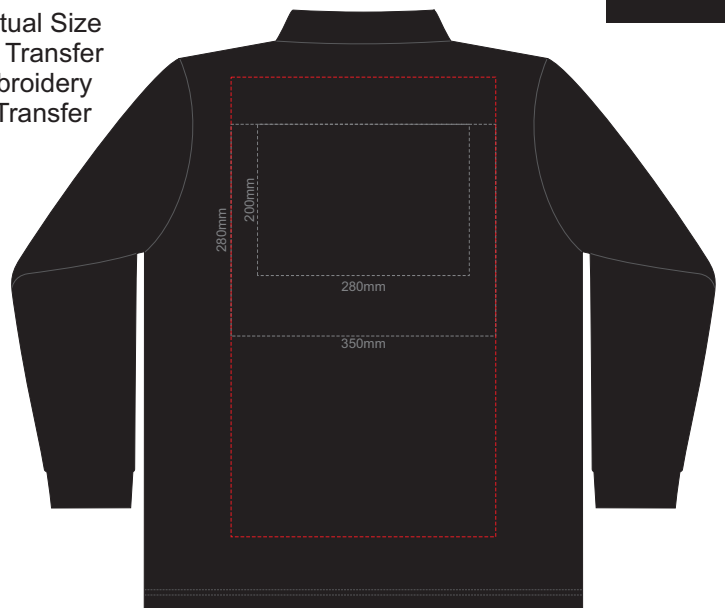

BACK MENS PERFECT LSL
EXTRA LARGE