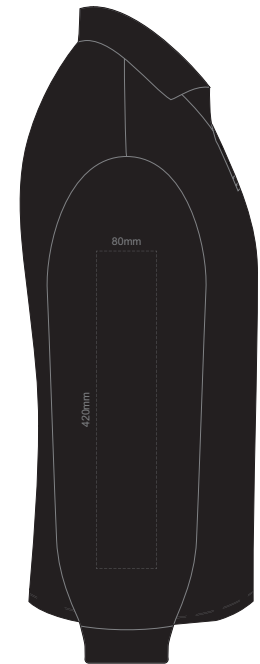

SIDE 2 MENS PERFECT LSL
EXTRA LARGE