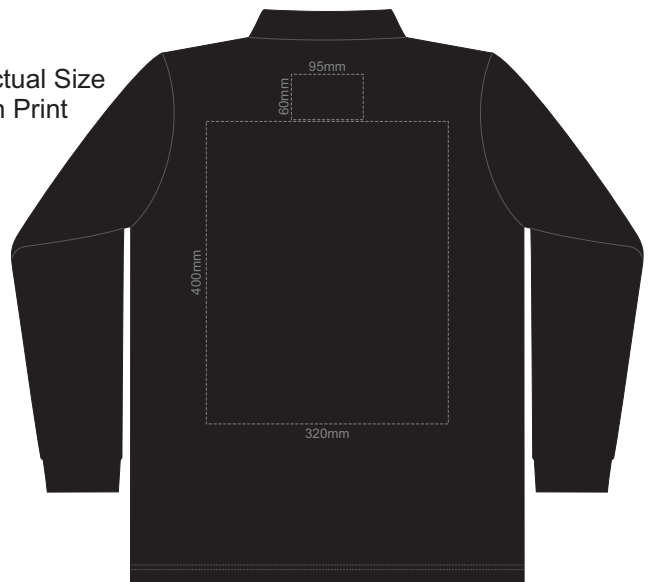

BACK MENS PERFECT LSL
MEDIUM