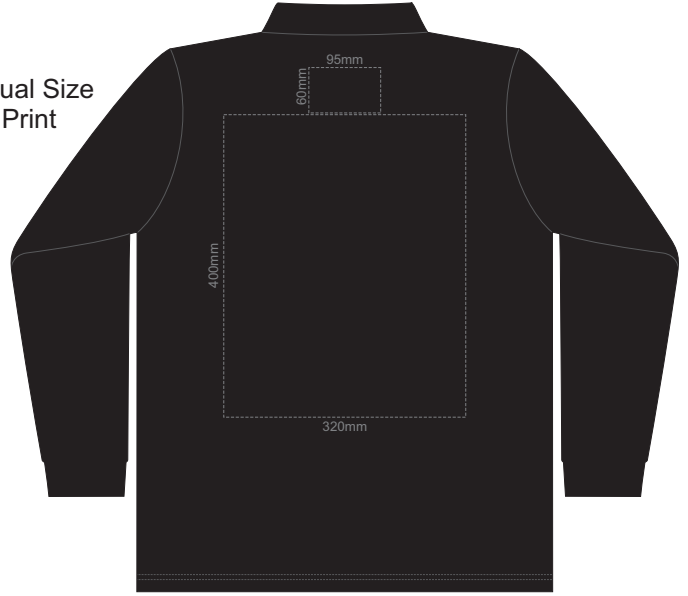

BACK MENS PERFECT LSL
LARGE