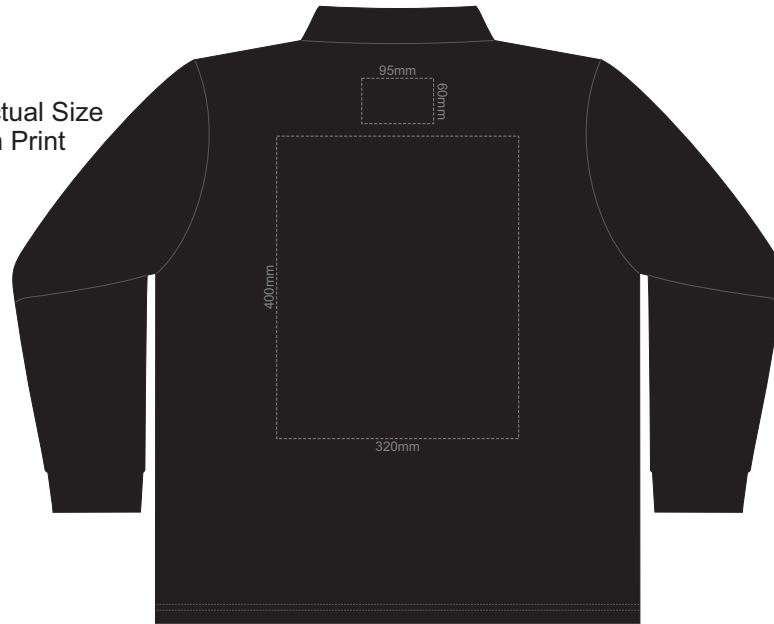

10% of Actual Size  
Screen Print

BACK MENS PERFECT LSL  
LARGE

FRONT MENS PERFECT LSL  
EXTRA LARGE

10% of Actual Size  
Screen Print

BACK MENS PERFECT LSL  
EXTRA LARGE

FRONT MENS PERFECT LSL  
XXL

10% of Actual Size  
Screen Print

BACK MENS PERFECT LSL  
XXL

FRONT MENS PERFECT LSL  
3XL

10% of Actual Size  
Screen Print

BACK MENS PERFECT LSL  
3XL

10% of Actual Size  
Colourflex Transfer  
Faux Embroidery  
DigiFlex Transfer

FRONT MENS PERFECT LSL  
SMALL

BACK MENS PERFECT LSL  
SMALL

Print area can be rotated to best suit.  
Branding area can be moved anywhere within the red line.

10% of Actual Size  
Colourflex Transfer  
Faux Embroidery  
DigiFlex Transfer

FRONT MENS PERFECT LSL  
MEDIUM

BACK MENS PERFECT LSL  
MEDIUM

Print area can be rotated to best suit.  
Branding area can be moved anywhere within the red line.

10% of Actual Size  
Colourflex Transfer  
Faux Embroidery  
DigiFlex Transfer