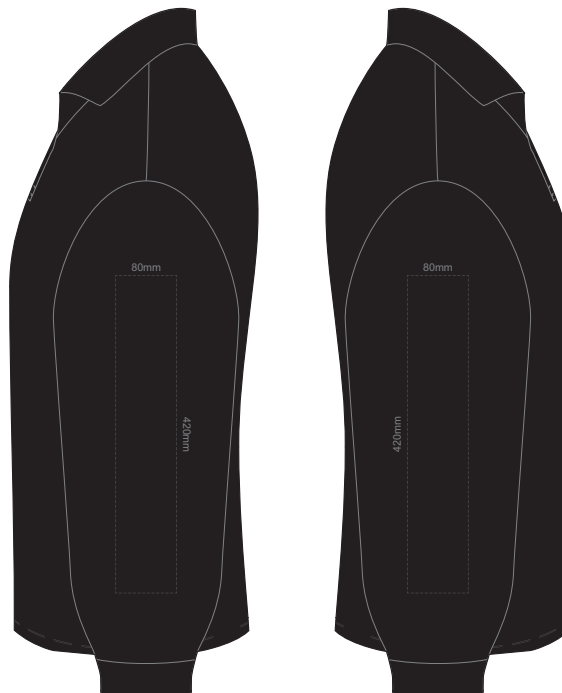

SIDE 1 MENS PERFECT LSL
3XL

SIDE 2 MENS PERFECT LSL
3XL