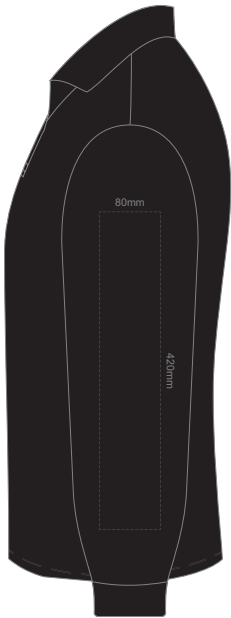

10% of Actual Size  
Colourflex Transfer  
Faux Embroidery  
DigiFlex Transfer

BACK MENS PERFECT LSL  
XXL

Print area can be rotated to best suit.  
Branding area can be moved anywhere within the red line.

FRONT MENS PERFECT LSL  
3XL

10% of Actual Size  
Colourflex Transfer  
Faux Embroidery  
DigiFlex Transfer

BACK MENS PERFECT LSL  
3XL

Print area can be rotated to best suit.  
Branding area can be moved anywhere within the red line.

10% of Actual Size  
Colourflex Transfer  
Faux Embroidery  
DigiFlex Transfer

SIDE 1 MENS PERFECT LSL  
SMALL

SIDE 2 MENS PERFECT LSL  
SMALL

10% of Actual Size  
Colourflex Transfer  
Faux Embroidery  
DigiFlex Transfer

SIDE 1 MENS PERFECT LSL  
MEDIUM

SIDE 2 MENS PERFECT LSL  
MEDIUM

10% of Actual Size  
Colourflex Transfer  
Faux Embroidery  
DigiFlex Transfer

SIDE 1 MENS PERFECT LSL  
LARGE

SIDE 2 MENS PERFECT LSL  
LARGE