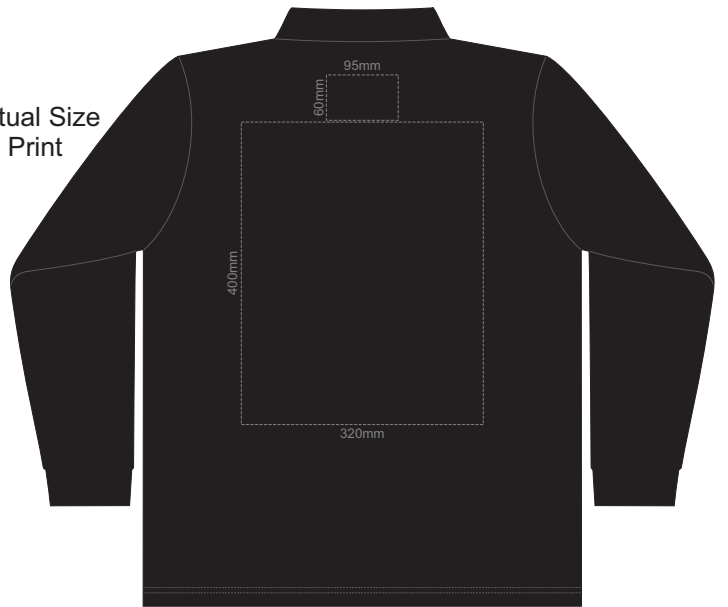

BACK MENS PERFECT LSL
EXTRA LARGE