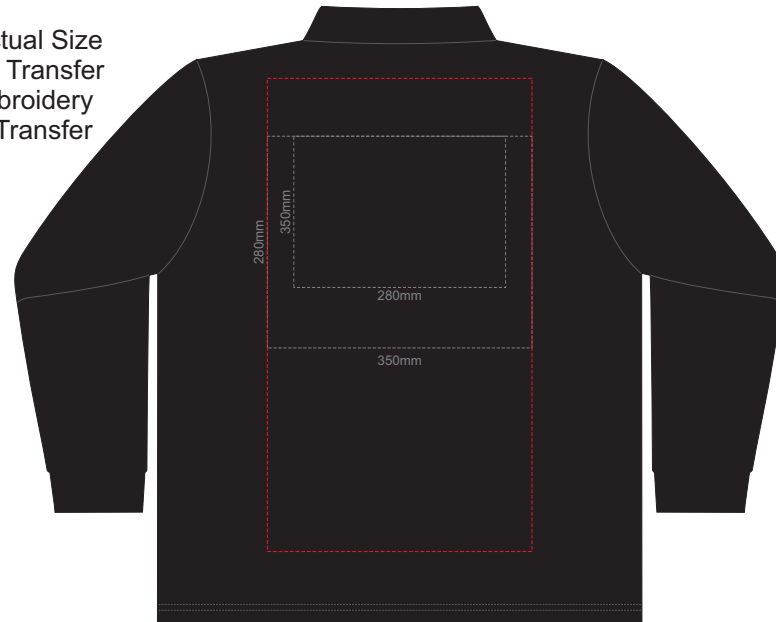

BACK MENS PERFECT LSL
3XL