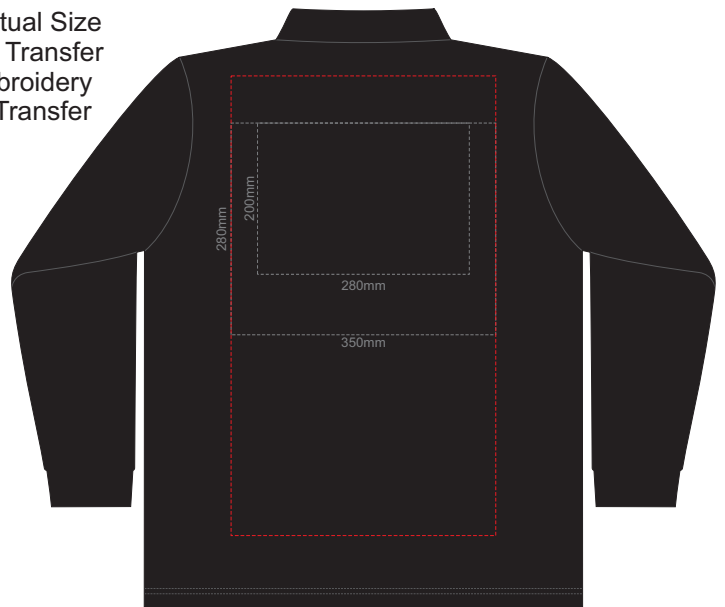

BACK MENS PERFECT LSL
EXTRA LARGE
Print area can be rotated to best suit.
Branding area can be moved anywhere within the red line.