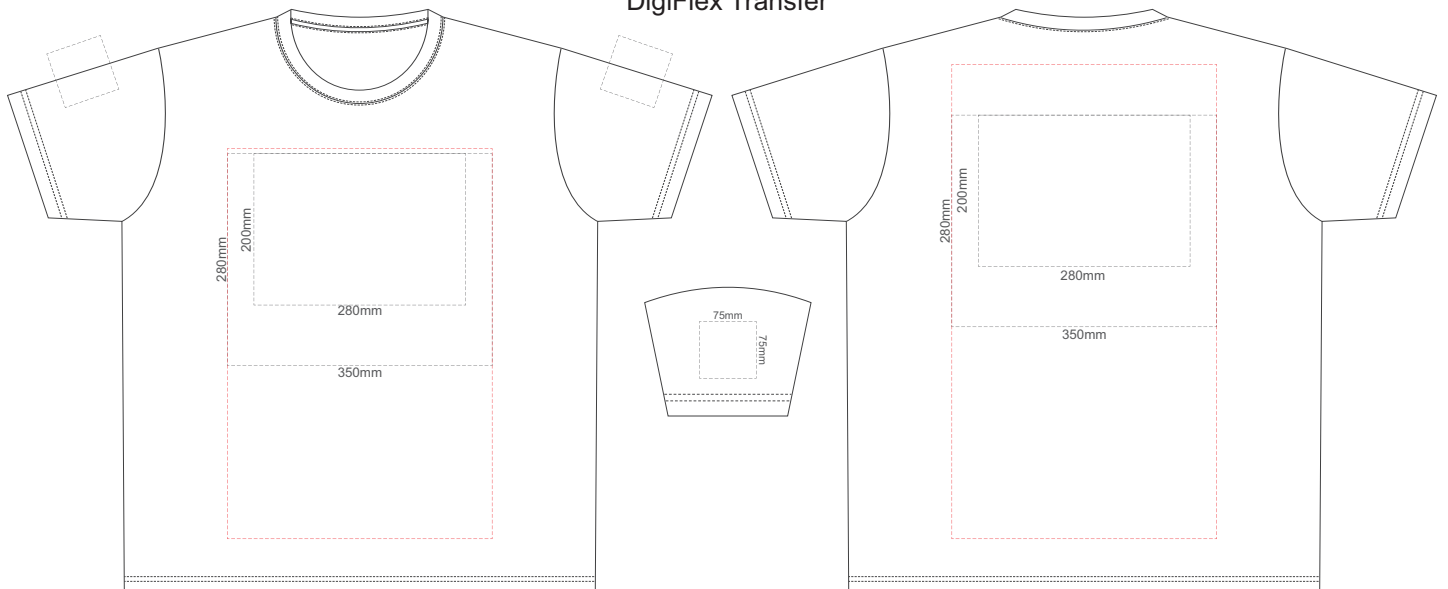

10% of Actual Size
Colourflex Transfer
Faux Embroidery
DigiFlex Transfer

SPRINT 3XL FRONT

SPRINT 3XL BACK