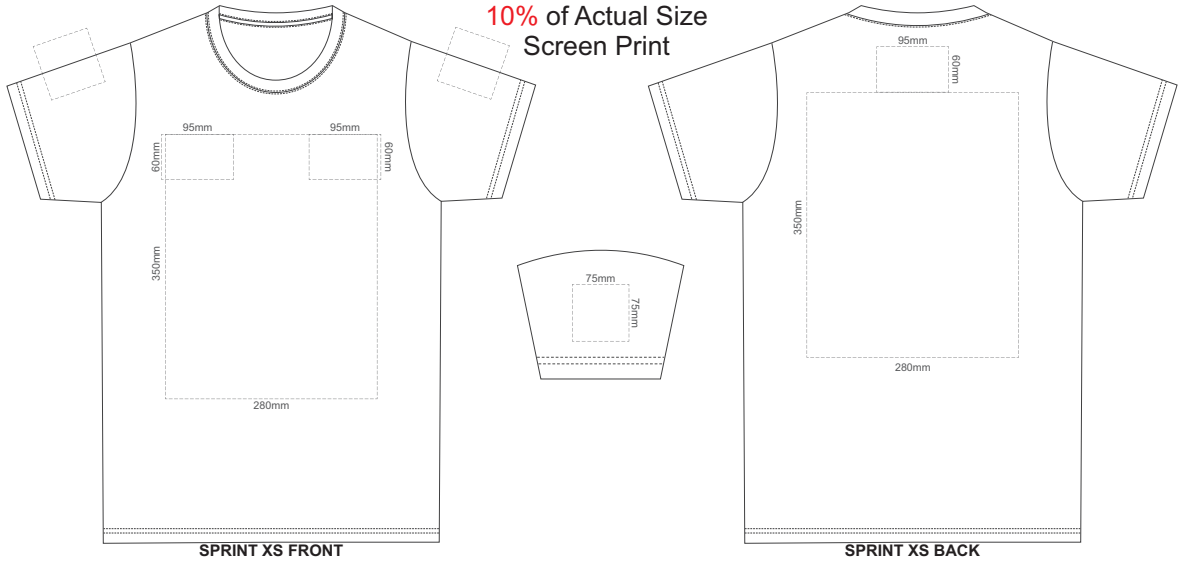

10% of Actual Size
Screen Print

10% of Actual Size
Colourflex Transfer
Faux Embroidery
DigiFlex Transfer

10% of Actual Size
Screen Print

10% of Actual Size
Colourflex Transfer
Faux Embroidery
DigiFlex Transfer

10% of Actual Size
Screen Print

10% of Actual Size
Colourflex Transfer
Faux Embroidery
DigiFlex Transfer

10% of Actual Size
Screen Print

10% of Actual Size
DigiFlex Transfer

10% of Actual Size
Screen Print

SPRINT 3XL FRONT

SPRINT 3XL BACK

10% of Actual Size
Colourflex Transfer
Faux Embroidery
DigiFlex Transfer

SPRINT 3XL FRONT

SPRINT 3XL BACK

Print area can be rotated to best suit.
Branding area can be moved anywhere within the red line.

Print area can be rotated to best suit.
Branding area can be moved anywhere within the red line.