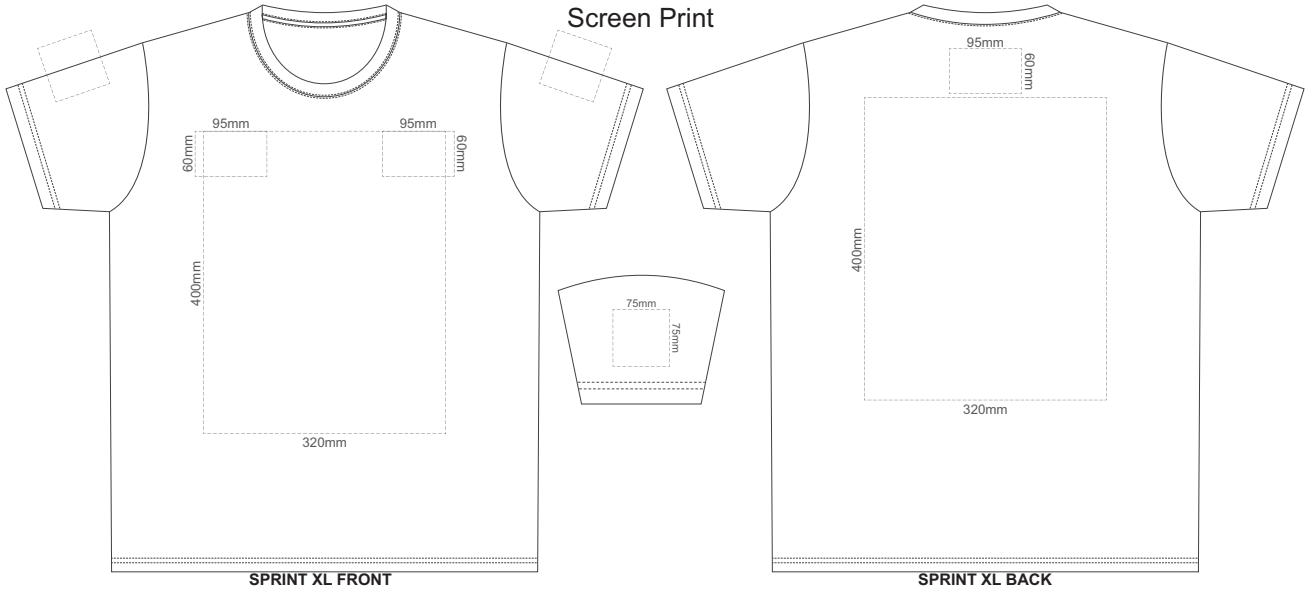

10% of Actual Size
Screen Print