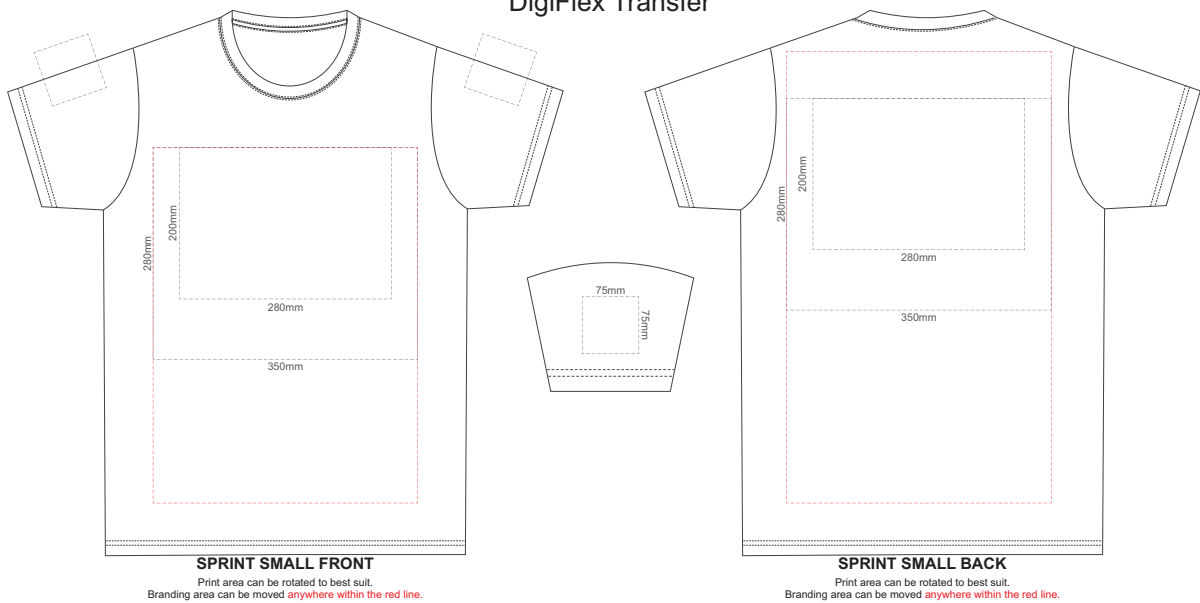

10% of Actual Size
Screen Print

10% of Actual Size
Colourflex Transfer
Faux Embroidery
DigiFlex Transfer

10% of Actual Size
Screen Print

10% of Actual Size
Colourflex Transfer
Faux Embroidery
DigiFlex Transfer

10% of Actual Size
Screen Print

10% of Actual Size
Colourflex Transfer
Faux Embroidery
DigiFlex Transfer

10% of Actual Size
Screen Print

10% of Actual Size
DigiFlex Transfer

10% of Actual Size
Screen Print

SPRINT 3XL FRONT

SPRINT 3XL BACK

10% of Actual Size
Colourflex Transfer
Faux Embroidery
DigiFlex Transfer

SPRINT 3XL FRONT

SPRINT 3XL BACK

Print area can be rotated to best suit.
Branding area can be moved anywhere within the red line.

Print area can be rotated to best suit.
Branding area can be moved anywhere within the red line.