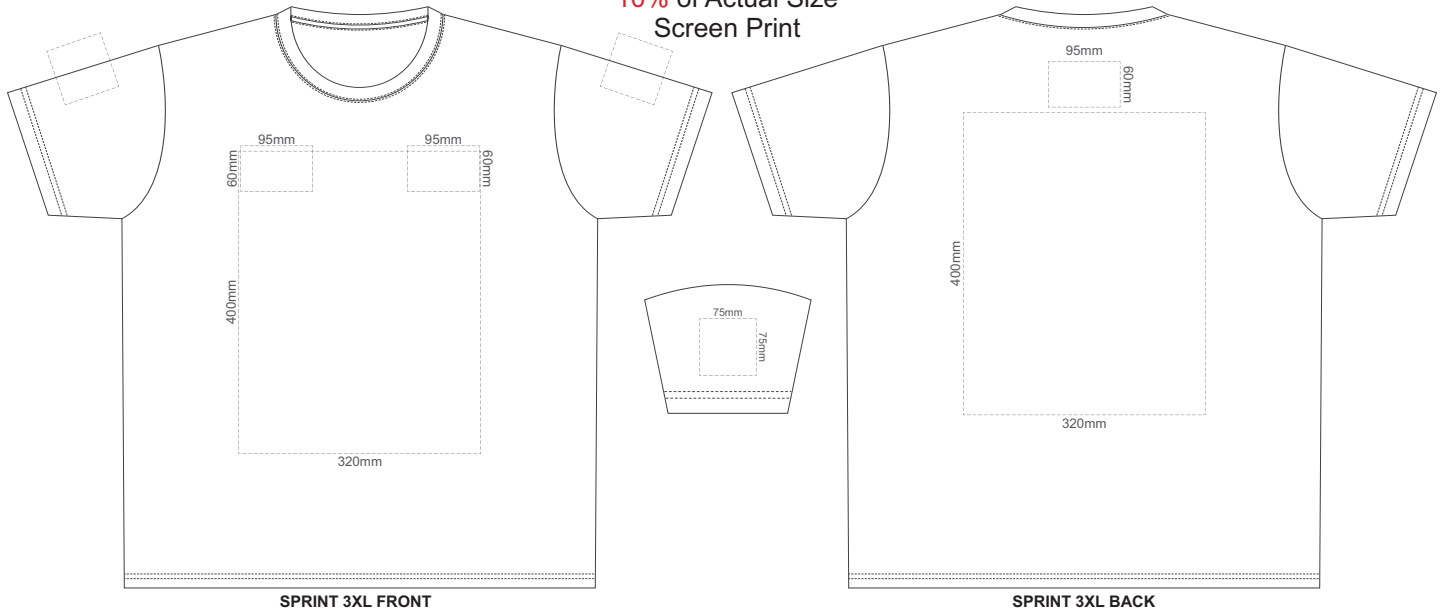

10% of Actual Size
Screen Print

SPRINT 3XL FRONT

SPRINT 3XL BACK