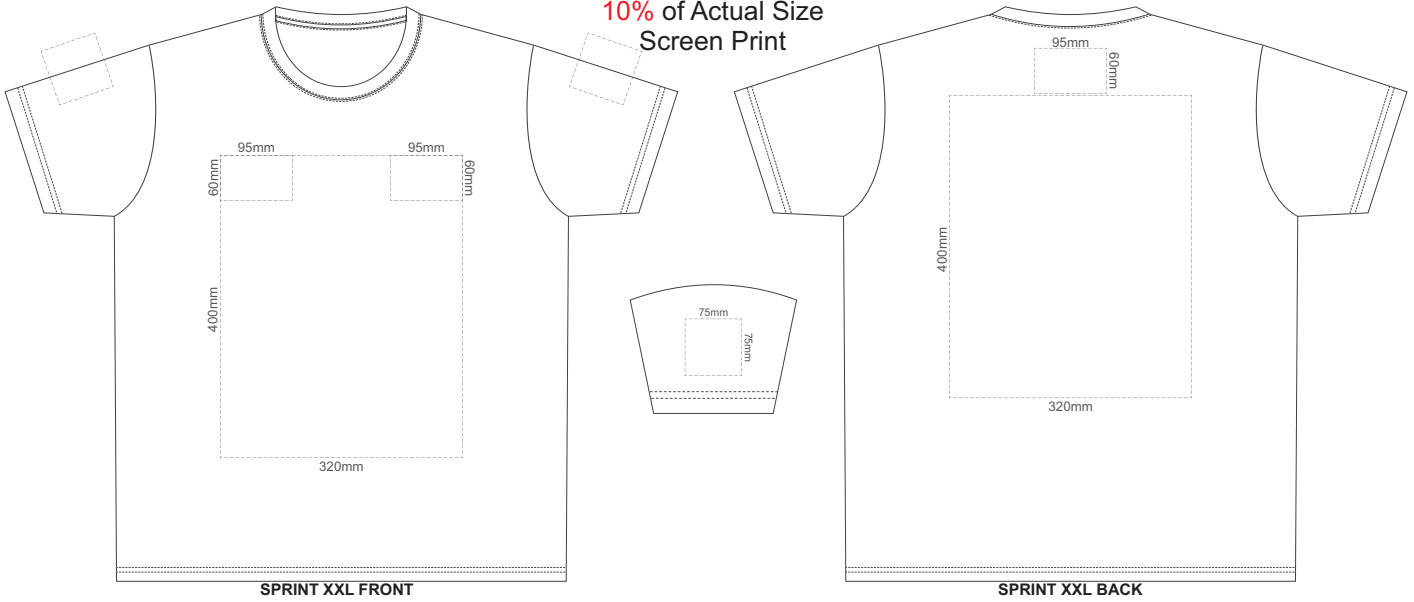

10% of Actual Size
Screen Print