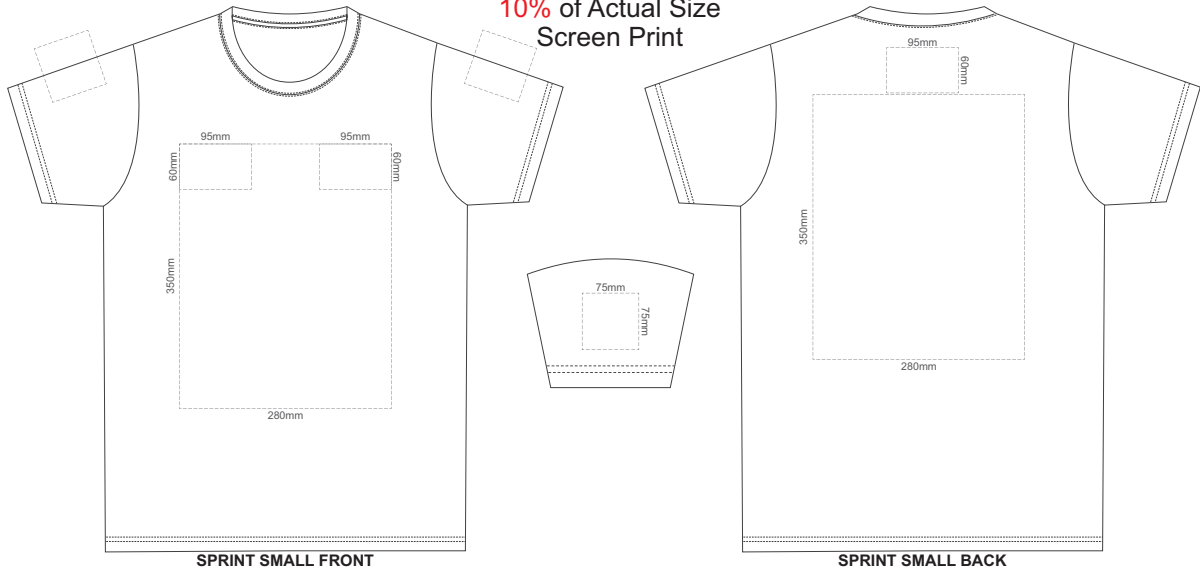

10% of Actual Size
Screen Print

10% of Actual Size
Colourflex Transfer
Faux Embroidery
DigiFlex Transfer

10% of Actual Size
Screen Print

10% of Actual Size
Colourflex Transfer
Faux Embroidery
DigiFlex Transfer

10% of Actual Size
Screen Print

10% of Actual Size
Colourflex Transfer
Faux Embroidery
DigiFlex Transfer

10% of Actual Size
Screen Print

10% of Actual Size
DigiFlex Transfer

10% of Actual Size
Screen Print

SPRINT 3XL FRONT

SPRINT 3XL BACK

10% of Actual Size
Colourflex Transfer
Faux Embroidery
DigiFlex Transfer

SPRINT 3XL FRONT

SPRINT 3XL BACK

Print area can be rotated to best suit.
Branding area can be moved anywhere within the red line.

Print area can be rotated to best suit.
Branding area can be moved anywhere within the red line.