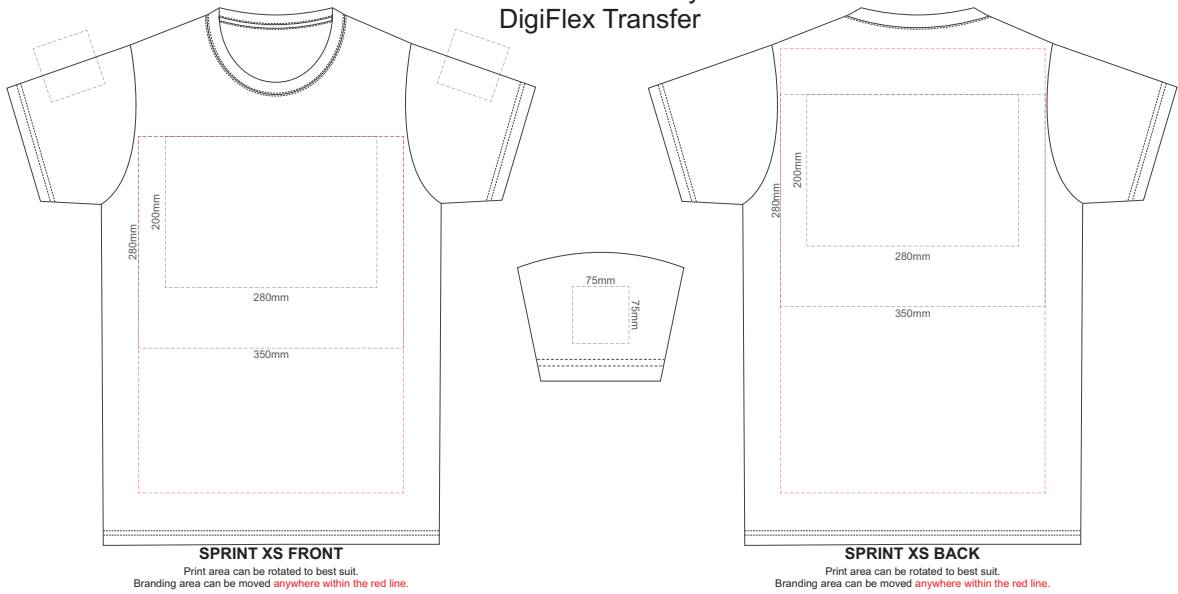

10% of Actual Size
Screen Print

10% of Actual Size
Colourflex Transfer
Faux Embroidery
DigiFlex Transfer

10% of Actual Size
Screen Print

10% of Actual Size
Colourflex Transfer
Faux Embroidery
DigiFlex Transfer

10% of Actual Size
Screen Print

10% of Actual Size
Colourflex Transfer
Faux Embroidery
DigiFlex Transfer

10% of Actual Size
Screen Print

10% of Actual Size
DigiFlex Transfer

10% of Actual Size
Screen Print

SPRINT 3XL FRONT

SPRINT 3XL BACK

10% of Actual Size
Colourflex Transfer
Faux Embroidery
DigiFlex Transfer

SPRINT 3XL FRONT

SPRINT 3XL BACK

Print area can be rotated to best suit.
Branding area can be moved anywhere within the red line.

Print area can be rotated to best suit.
Branding area can be moved anywhere within the red line.