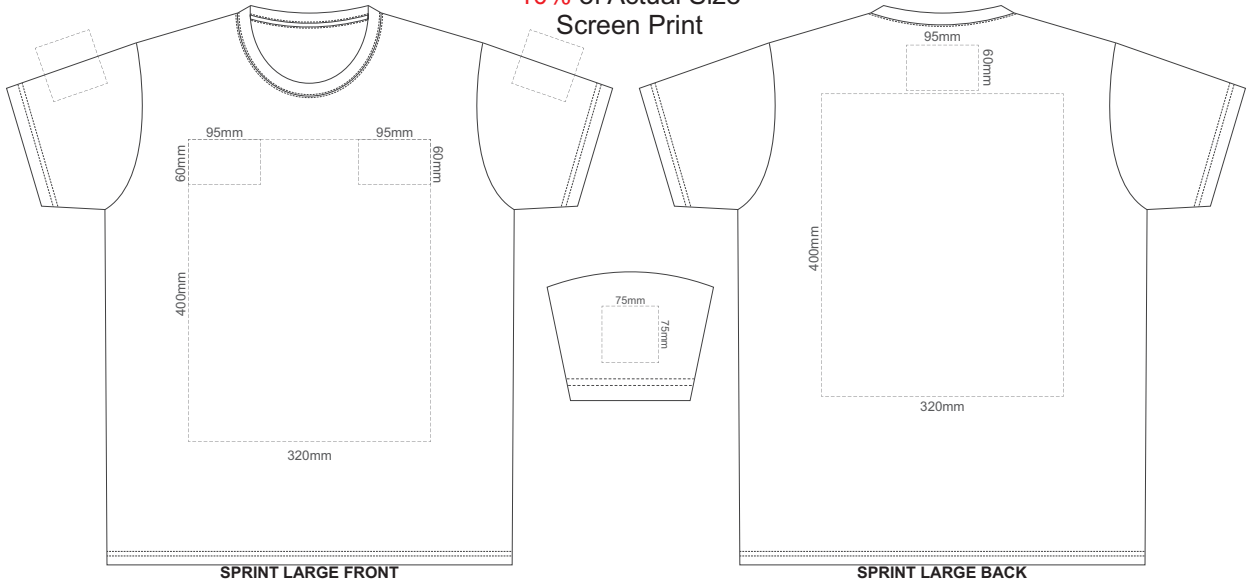

10% of Actual Size
Screen Print

10% of Actual Size
Colourflex Transfer
Faux Embroidery
DigiFlex Transfer

10% of Actual Size
Screen Print

10% of Actual Size
Colourflex Transfer
Faux Embroidery
DigiFlex Transfer

10% of Actual Size
Screen Print

10% of Actual Size
Colourflex Transfer
Faux Embroidery
DigiFlex Transfer

10% of Actual Size
Screen Print

10% of Actual Size
DigiFlex Transfer

10% of Actual Size
Screen Print

SPRINT 3XL FRONT

SPRINT 3XL BACK

10% of Actual Size
Colourflex Transfer
Faux Embroidery
DigiFlex Transfer

SPRINT 3XL FRONT

SPRINT 3XL BACK

Print area can be rotated to best suit.
Branding area can be moved anywhere within the red line.

Print area can be rotated to best suit.
Branding area can be moved anywhere within the red line.