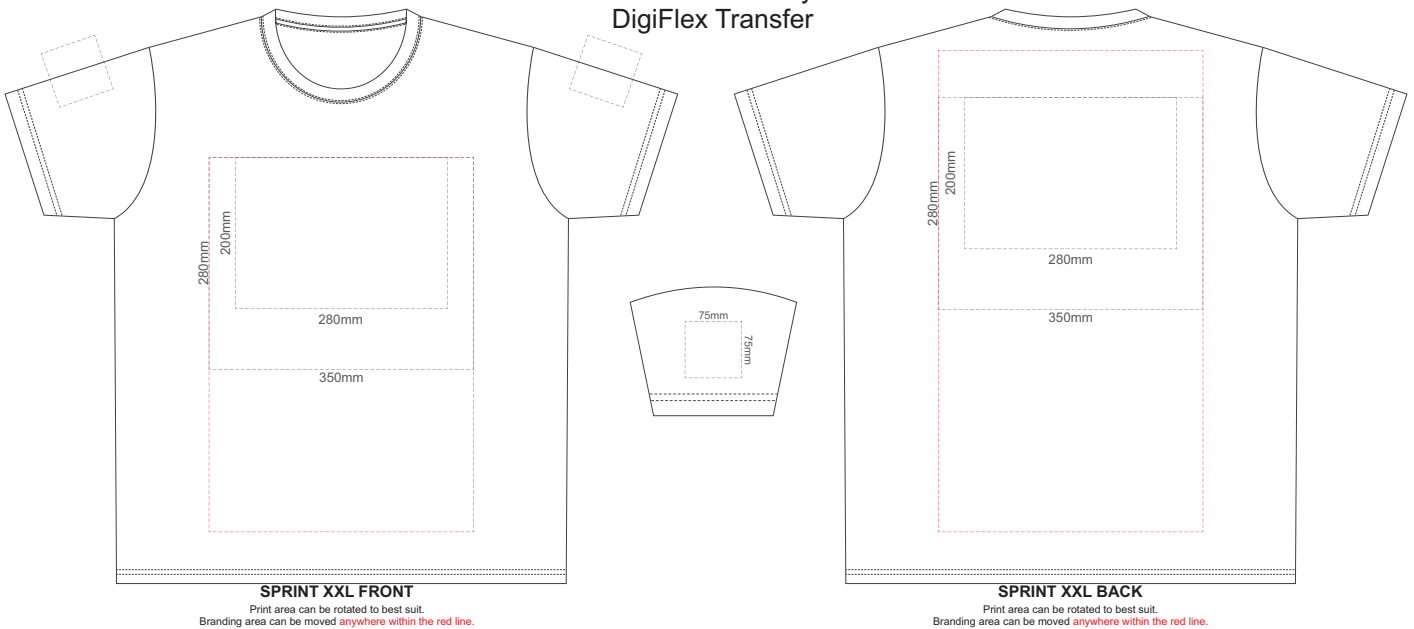

10% of Actual Size
Colourflex Transfer
Faux Embroidery
DigiFlex Transfer