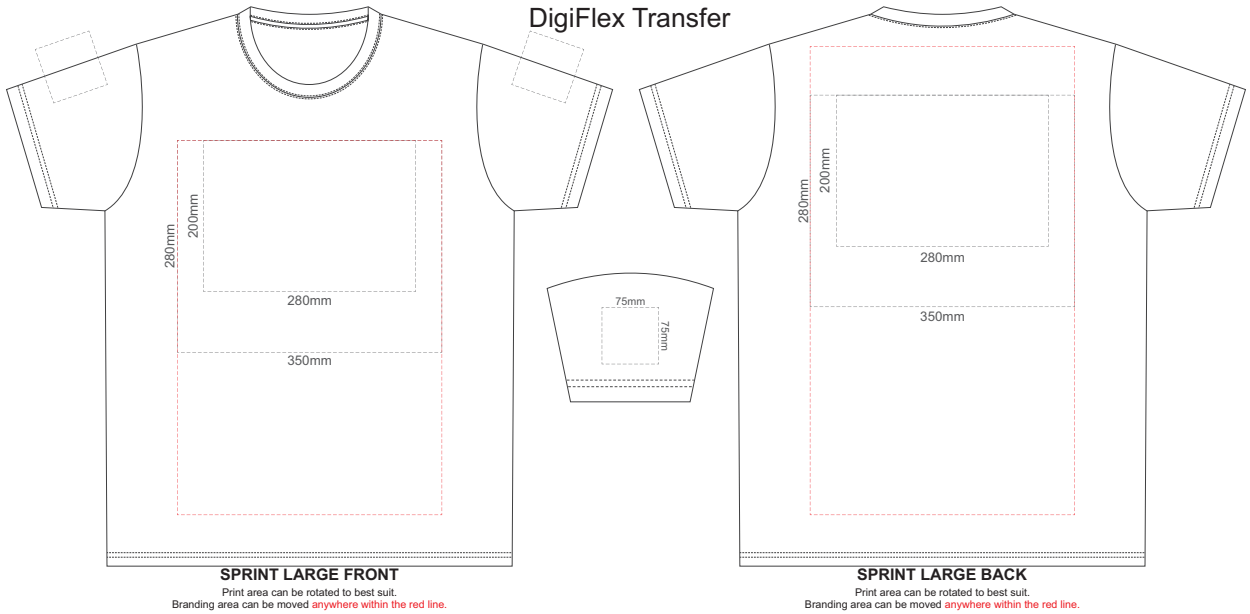

10% of Actual Size
Screen Print

10% of Actual Size
Colourflex Transfer
Faux Embroidery
DigiFlex Transfer

10% of Actual Size
Screen Print

10% of Actual Size
Colourflex Transfer
Faux Embroidery
DigiFlex Transfer

10% of Actual Size
Screen Print

10% of Actual Size
Colourflex Transfer
Faux Embroidery
DigiFlex Transfer

10% of Actual Size
Screen Print

10% of Actual Size
DigiFlex Transfer

10% of Actual Size
Screen Print

SPRINT 3XL FRONT

SPRINT 3XL BACK

10% of Actual Size
Colourflex Transfer
Faux Embroidery
DigiFlex Transfer

SPRINT 3XL FRONT

SPRINT 3XL BACK

Print area can be rotated to best suit.
Branding area can be moved anywhere within the red line.

Print area can be rotated to best suit.
Branding area can be moved anywhere within the red line.