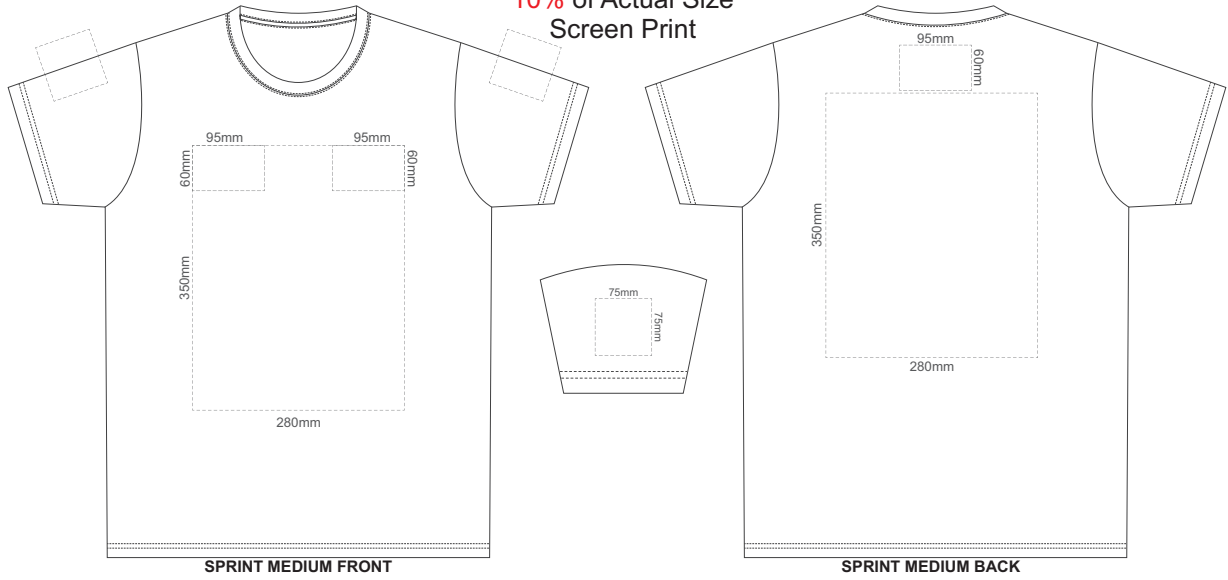

10% of Actual Size
Screen Print

10% of Actual Size
Colourflex Transfer
Faux Embroidery
DigiFlex Transfer

10% of Actual Size
Screen Print

10% of Actual Size
Colourflex Transfer
Faux Embroidery
DigiFlex Transfer

10% of Actual Size
Screen Print

10% of Actual Size
Colourflex Transfer
Faux Embroidery
DigiFlex Transfer

10% of Actual Size
Screen Print

10% of Actual Size
DigiFlex Transfer

10% of Actual Size
Screen Print

SPRINT 3XL FRONT

SPRINT 3XL BACK

10% of Actual Size
Colourflex Transfer
Faux Embroidery
DigiFlex Transfer

SPRINT 3XL FRONT

SPRINT 3XL BACK

Print area can be rotated to best suit.
Branding area can be moved anywhere within the red line.

Print area can be rotated to best suit.
Branding area can be moved anywhere within the red line.