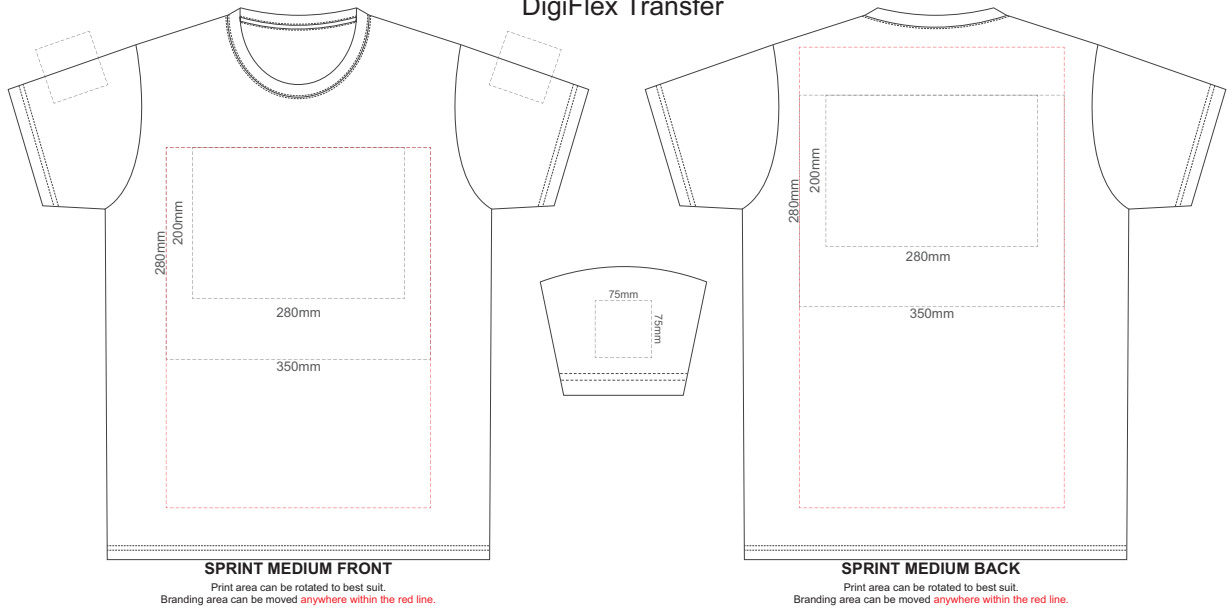

10% of Actual Size
Screen Print

10% of Actual Size
Colourflex Transfer
Faux Embroidery
DigiFlex Transfer

10% of Actual Size
Screen Print

10% of Actual Size
Colourflex Transfer
Faux Embroidery
DigiFlex Transfer

10% of Actual Size
Screen Print

10% of Actual Size
Colourflex Transfer
Faux Embroidery
DigiFlex Transfer

10% of Actual Size
Screen Print

10% of Actual Size
DigiFlex Transfer

10% of Actual Size
Screen Print

SPRINT 3XL FRONT

SPRINT 3XL BACK

10% of Actual Size
Colourflex Transfer
Faux Embroidery
DigiFlex Transfer

SPRINT 3XL FRONT

SPRINT 3XL BACK

Print area can be rotated to best suit.
Branding area can be moved anywhere within the red line.

Print area can be rotated to best suit.
Branding area can be moved anywhere within the red line.