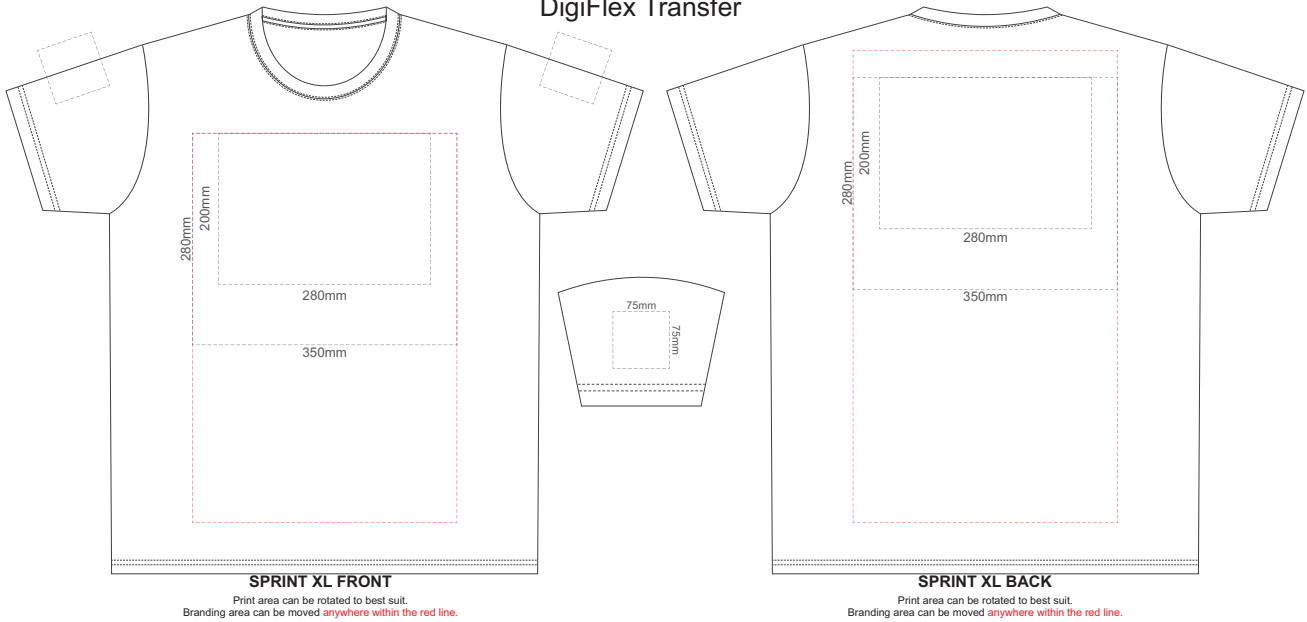

10% of Actual Size
Screen Print

10% of Actual Size
Colourflex Transfer
Faux Embroidery
DigiFlex Transfer

10% of Actual Size
Screen Print

10% of Actual Size
Colourflex Transfer
Faux Embroidery
DigiFlex Transfer

10% of Actual Size
Screen Print

10% of Actual Size
Colourflex Transfer
Faux Embroidery
DigiFlex Transfer

10% of Actual Size
Screen Print

10% of Actual Size
DigiFlex Transfer

10% of Actual Size
Screen Print

10% of Actual Size
Colourflex Transfer
Faux Embroidery
DigiFlex Transfer

10% of Actual Size
Screen Print

10% of Actual Size
Colourflex Transfer
Faux Embroidery
DigiFlex Transfer

10% of Actual Size
Screen Print

Print area can be rotated to best suit.
Branding area can be moved anywhere within the red line.