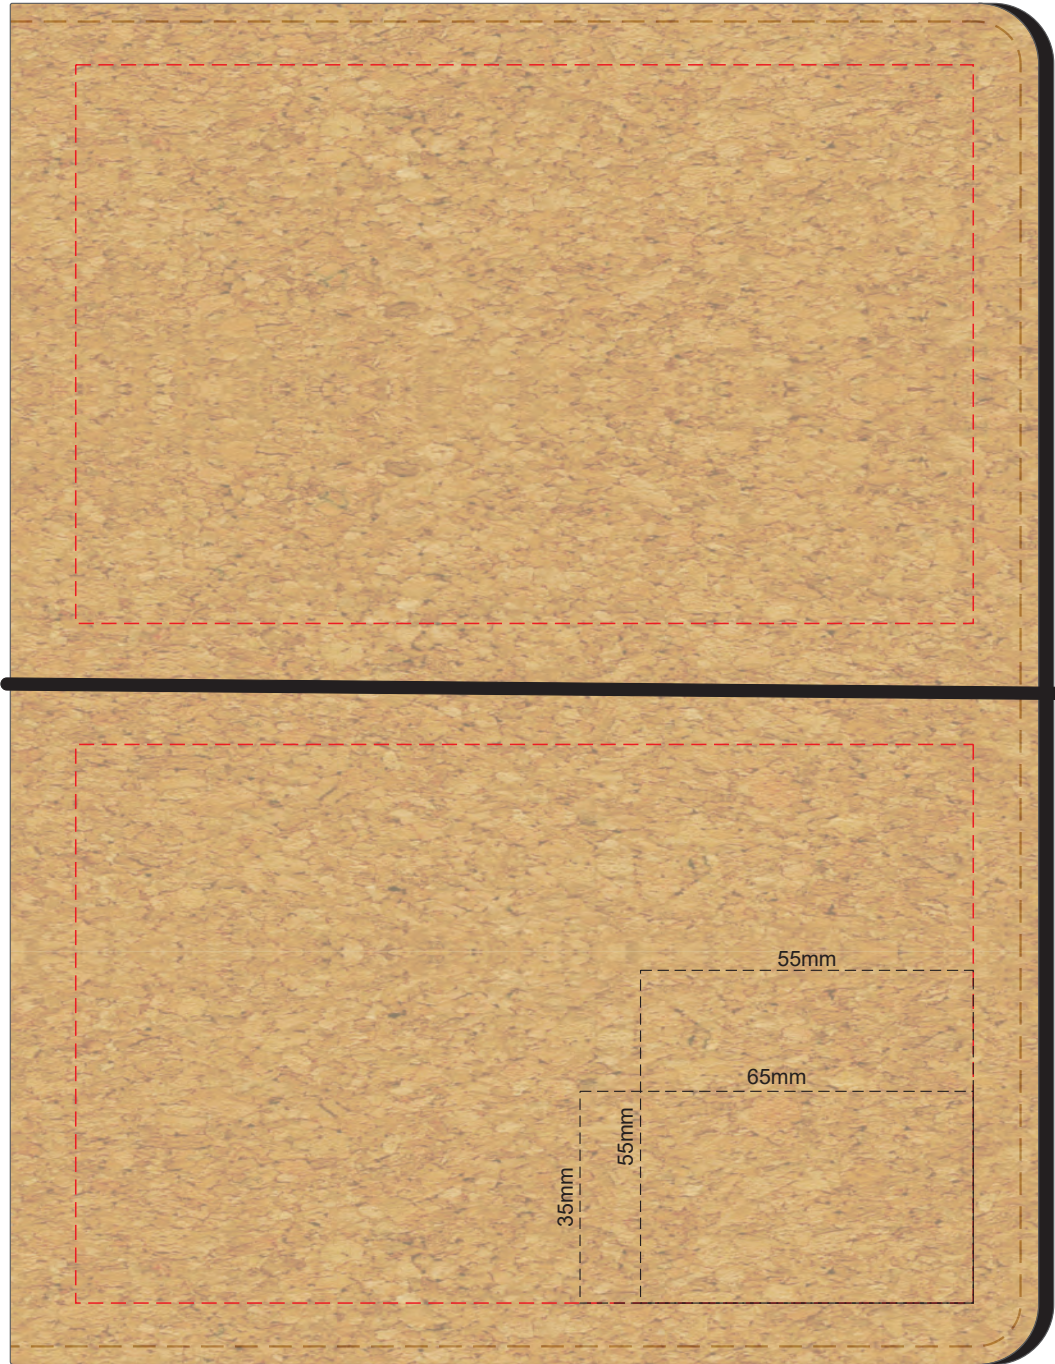

80% of Actual Size
Pad Print (loose registration)
FRONT

Branding area can be moved anywhere within the red line.

80% of Actual Size
Colourflex Transfer
Faux Embroidery
DigiFlex Transfer
FRONT

Due to the uneven surface of the portfolio, print may show some variance.
Branding area can be moved **anywhere within the red line.**