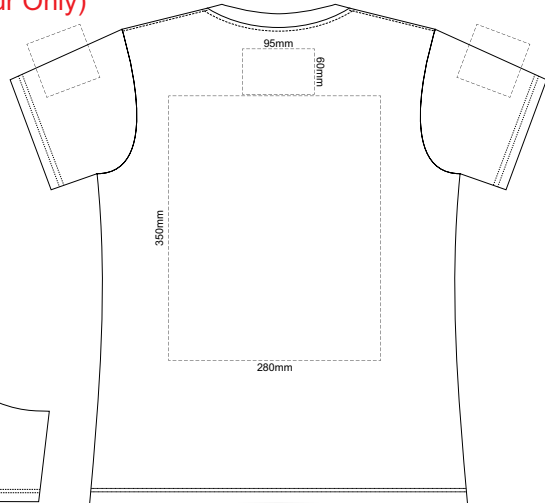

10% of Actual Size  
Screen Print  
Puff Print (One Colour Only)

**WOMENS FRONT XS**

**WOMENS BACK XS**

10% of Actual Size  
Screen Print  
Puff Print (One Colour Only)

**WOMENS FRONT SMALL**

**WOMENS BACK SMALL**

10% of Actual Size  
Screen Print  
Puff Print (One Colour Only)

**WOMENS FRONT LARGE**

**WOMENS BACK LARGE**

10% of Actual Size  
Screen Print  
Puff Print (One Colour Only)

**WOMENS FRONT XL**

**WOMENS BACK XL**

**WOMENS FRONT 2XL**

Print area can be rotated to best suit.  
 Branding area can be moved anywhere within the red line.

**WOMENS BACK 2XL**

Print area can be rotated to best suit.  
 Branding area can be moved anywhere within the red line.