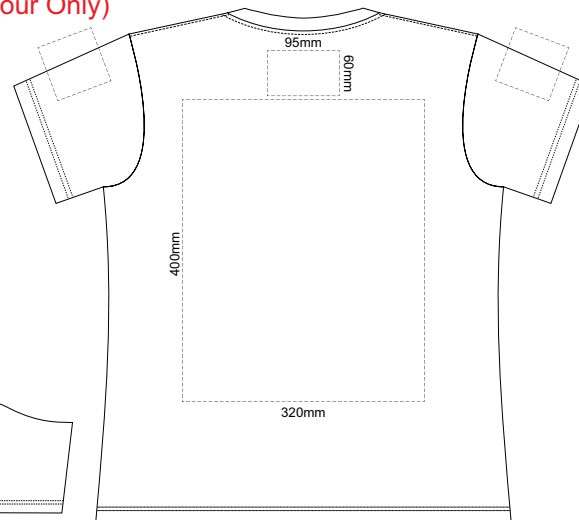

10% of Actual Size  
Screen Print  
Puff Print (One Colour Only)

**WOMENS FRONT XS**

**WOMENS BACK XS**

10% of Actual Size  
Screen Print  
Puff Print (One Colour Only)

**WOMENS FRONT SMALL**

**WOMENS BACK SMALL**

10% of Actual Size  
Screen Print  
Puff Print (One Colour Only)

**WOMENS FRONT LARGE**

**WOMENS BACK LARGE**

10% of Actual Size  
Screen Print  
Puff Print (One Colour Only)

**WOMENS FRONT XL**

**WOMENS BACK XL**