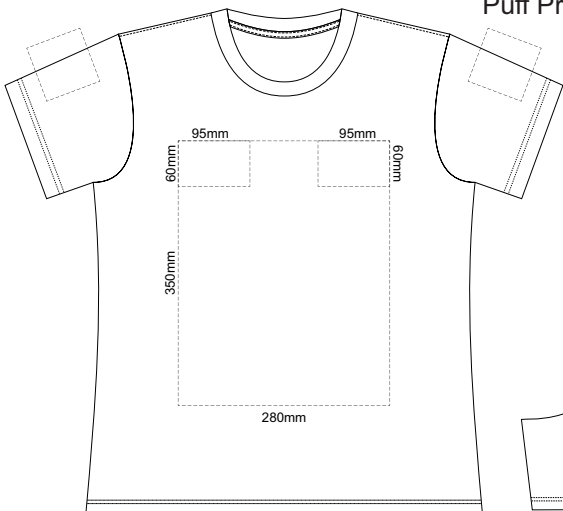

WOMENS FRONT MEDIUM