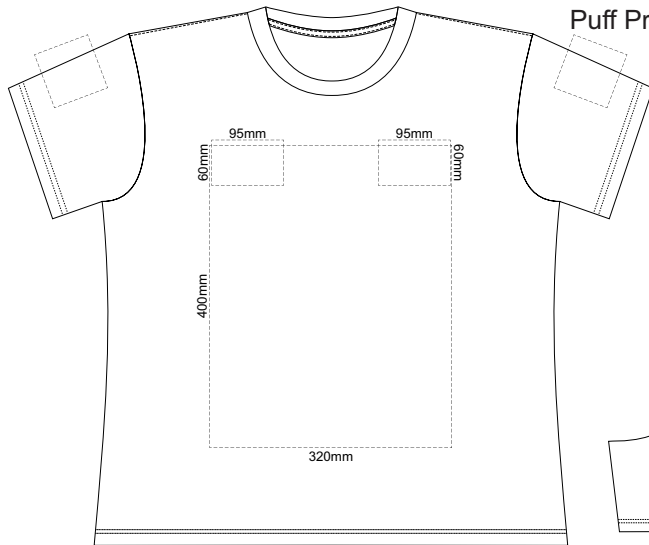

WOMENS FRONT 3XL