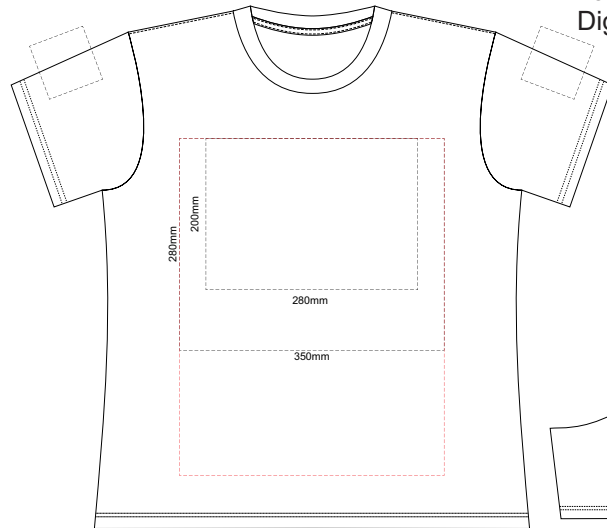

WOMENS FRONT XL