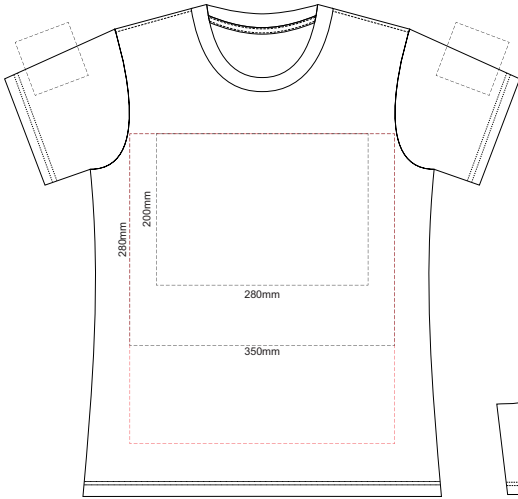

10% of Actual Size
Colourflex Transfer
Faux Embroidery
DigiFlex Transfer

WOMENS FRONT XS