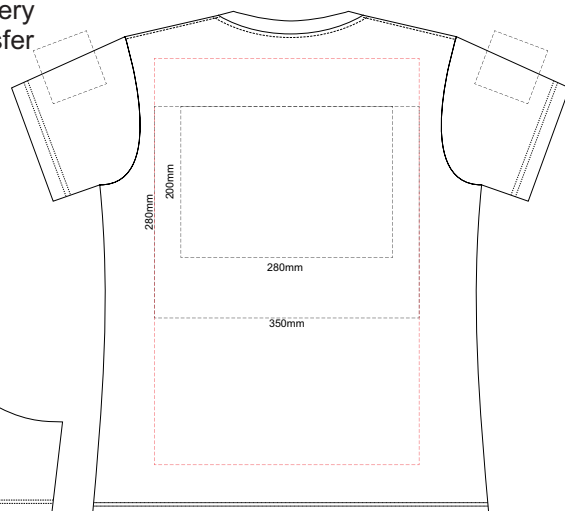

WOMENS BACK MEDIUM

Graphite
Charcoal
Grey
Ash
Ecru
Gold
Mustard
Orange
Rust
Fuchsia
Red
Kelly Green
Olive
Bottle Green
Cyan
Petrol Blue
Royal Blue
Heather Navy
Navy
Carbon
Purple
Black
Jet Black