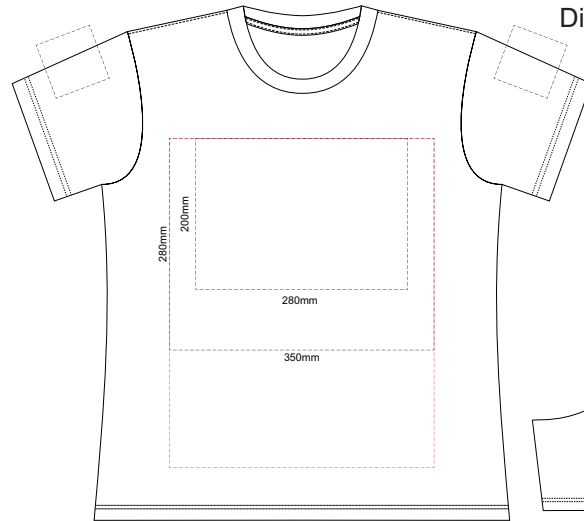

10% of Actual Size
Colourflex Transfer
Faux Embroidery
DigiFlex Transfer

WOMENS FRONT LARGE