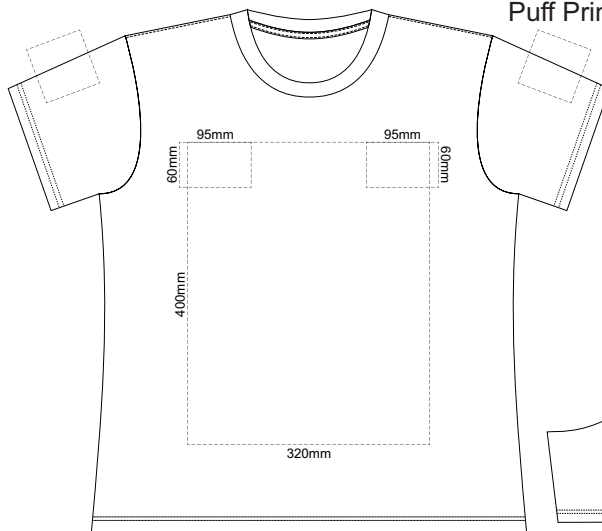

10% of Actual Size  
Screen Print  
Puff Print (One Colour Only)

**WOMENS FRONT XS**

**WOMENS BACK XS**

10% of Actual Size  
Screen Print  
Puff Print (One Colour Only)

**WOMENS FRONT SMALL**

**WOMENS BACK SMALL**

10% of Actual Size  
Screen Print  
Puff Print (One Colour Only)

**WOMENS FRONT LARGE**

**WOMENS BACK LARGE**

10% of Actual Size  
Screen Print  
Puff Print (One Colour Only)

**WOMENS FRONT XL**

**WOMENS BACK XL**

10% of Actual Size  
 Colourflex Transfer  
 Faux Embroidery  
 DigiFlex Transfer

**WOMENS FRONT XS**

Print area can be rotated to best suit.  
 Branding area can be moved anywhere within the red line.

**WOMENS BACK XS**