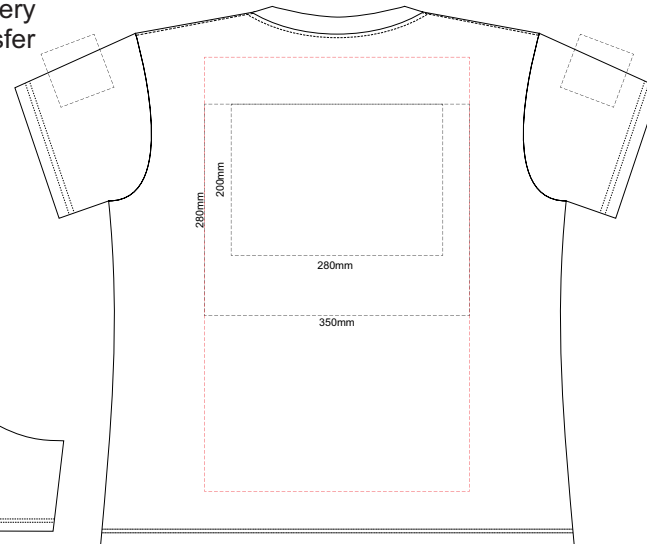

WOMENS BACK 3XL

Graphite
Charcoal
Grey
Ash
Ecu
Gold
Mustard
Orange
Rust
Fuchsia
Red
Kelly Green
Olive
Bottle Green
Cyan
Petrol Blue
Royal Blue
Heather Navy
Navy
Carbon
Purple
Black
Jet Black