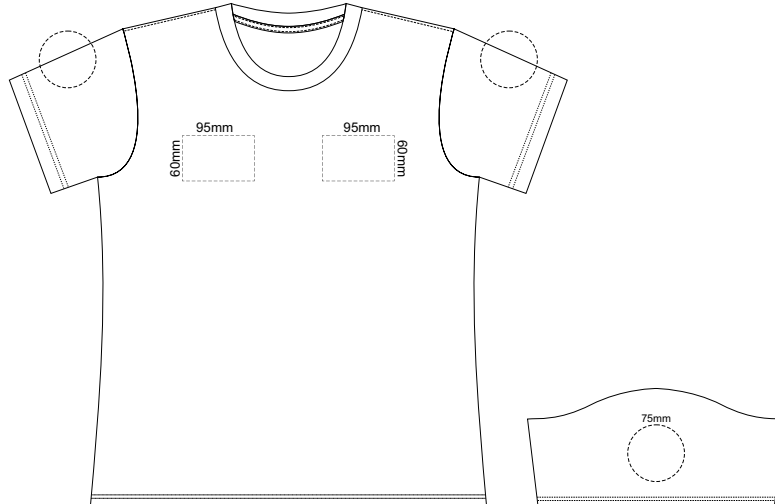

10% of Actual Size  
 Colourflex Transfer  
 Faux Embroidery  
 DigiFlex Transfer

**WOMENS FRONT XS**

Print area can be rotated to best suit.  
 Branding area can be moved anywhere within the red line.

**WOMENS BACK XS**

Print area can be rotated to best suit.  
 Branding area can be moved anywhere within the red line.

10% of Actual Size  
 Colourflex Transfer  
 Faux Embroidery  
 DigiFlex Transfer

**WOMENS FRONT SMALL**

Print area can be rotated to best suit.  
 Branding area can be moved anywhere within the red line.

**WOMENS BACK SMALL**

Print area can be rotated to best suit.  
 Branding area can be moved anywhere within the red line.

10% of Actual Size  
Embroidery

**WOMENS FRONT XS**

10% of Actual Size  
Embroidery

**WOMENS FRONT SMALL**

10% of Actual Size  
Embroidery

**WOMENS FRONT MEDIUM**

Graphite
Charcoal
Grey
Ash
Ecru
Gold
Mustard
Orange
Rust
Fuchsia
Red
Kelly Green
Olive
Bottle Green
Cyan
Petrol Blue
Royal Blue
Heather Navy
Navy
Carbon
Purple
Black
Jet Black