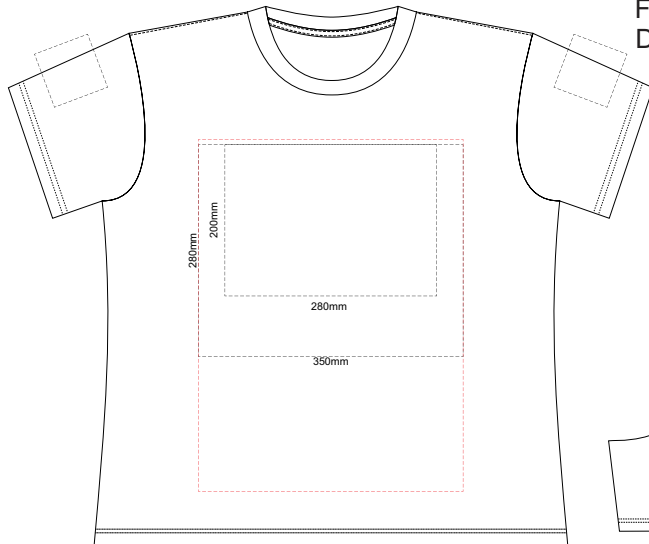

WOMENS FRONT 3XL