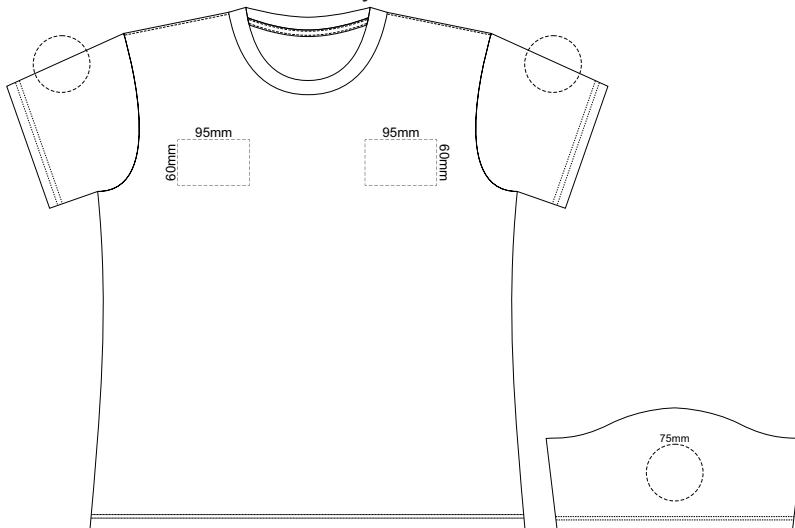

WOMENS FRONT XL

Graphite
Charcoal
Grey
Ash
Ecru
Gold
Mustard
Orange
Rust
Fuchsia
Red
Kelly Green
Olive
Bottle Green
Cyan
Petrol Blue
Royal Blue
Heather Navy
Navy
Carbon
Purple
Black
Jet Black