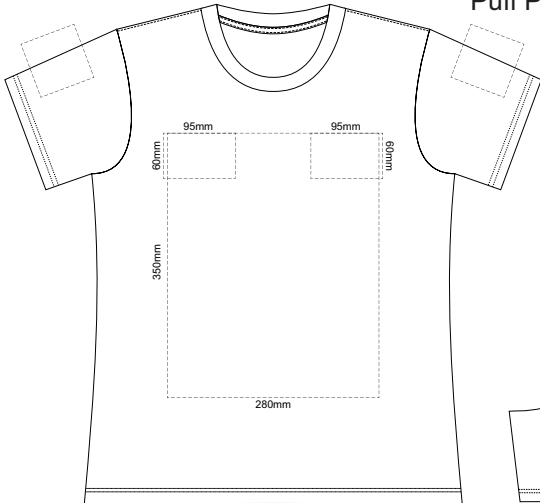

10% of Actual Size  
Screen Print  
Puff Print (One Colour Only)

**WOMENS FRONT XS**

**WOMENS BACK XS**

10% of Actual Size  
Screen Print  
Puff Print (One Colour Only)

**WOMENS FRONT SMALL**

**WOMENS BACK SMALL**

**WOMENS FRONT 2XL**

Print area can be rotated to best suit.  
 Branding area can be moved anywhere within the red line.

**WOMENS BACK 2XL**

Print area can be rotated to best suit.  
 Branding area can be moved anywhere within the red line.