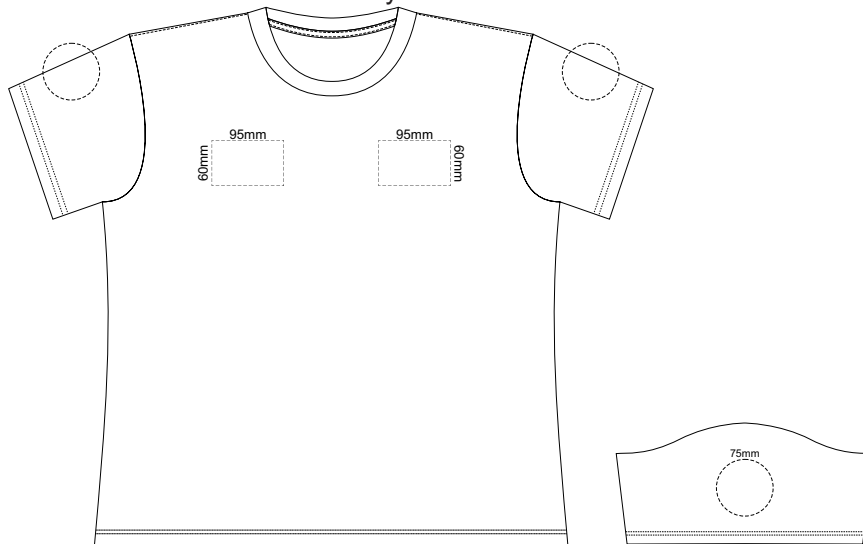

WOMENS FRONT 3XL

Graphite
Charcoal
Grey
Ash
Ecru
Gold
Mustard
Orange
Rust
Fuchsia
Red
Kelly Green
Olive
Bottle Green
Cyan
Petrol Blue
Royal Blue
Heather Navy
Navy
Carbon
Purple
Black
Jet Black