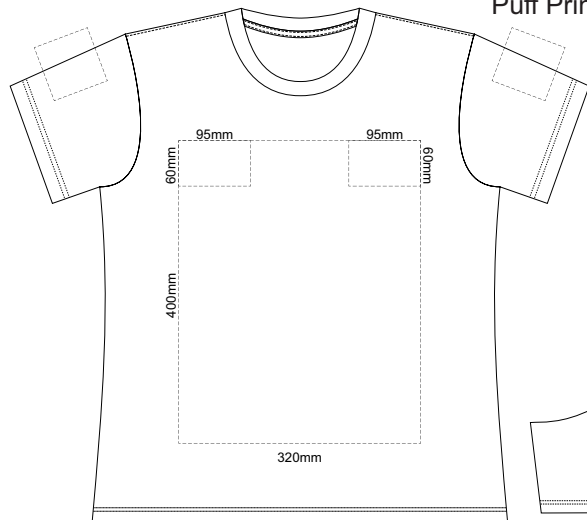

10% of Actual Size  
Screen Print  
Puff Print (One Colour Only)

**WOMENS FRONT XS**

**WOMENS BACK XS**

10% of Actual Size  
Screen Print  
Puff Print (One Colour Only)

**WOMENS FRONT SMALL**

**WOMENS BACK SMALL**

10% of Actual Size  
Screen Print  
Puff Print (One Colour Only)

**WOMENS FRONT LARGE**

**WOMENS BACK LARGE**

10% of Actual Size  
Screen Print  
Puff Print (One Colour Only)

**WOMENS FRONT XL**

**WOMENS BACK XL**