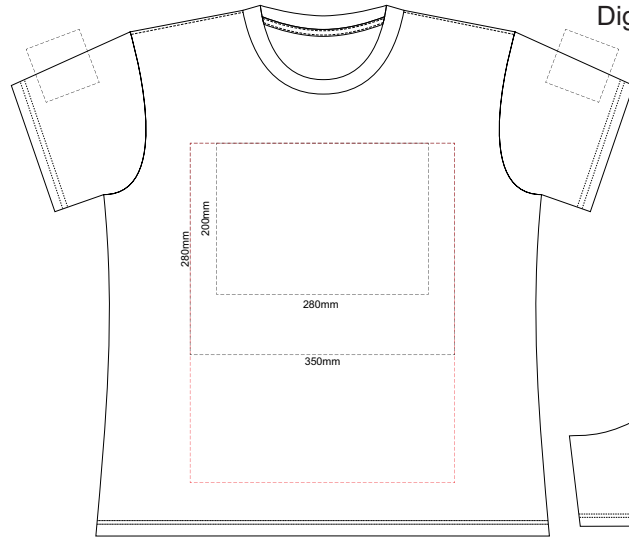

10% of Actual Size
Colourflex Transfer
Faux Embroidery
DigiFlex Transfer

WOMENS FRONT 2XL