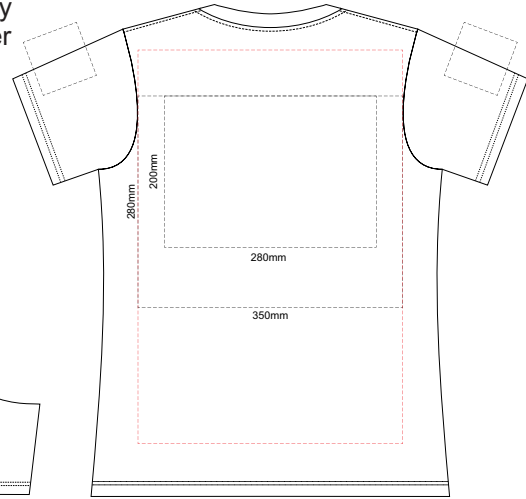

WOMENS BACK XS

10% of Actual Size
Colourflex Transfer
Faux Embroidery
DigiFlex Transfer