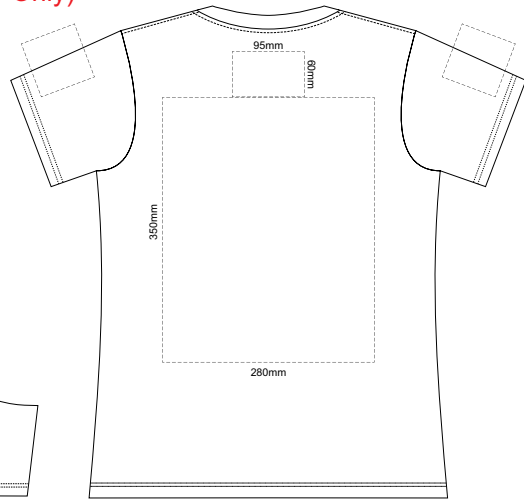

10% of Actual Size  
Screen Print  
Puff Print (One Colour Only)

**WOMENS FRONT XS**

**WOMENS BACK XS**

10% of Actual Size  
Screen Print  
Puff Print (One Colour Only)

**WOMENS FRONT SMALL**

**WOMENS BACK SMALL**

10% of Actual Size  
Screen Print  
Puff Print (One Colour Only)

**WOMENS FRONT LARGE**

**WOMENS BACK LARGE**

10% of Actual Size  
Screen Print  
Puff Print (One Colour Only)

**WOMENS FRONT XL**

**WOMENS BACK XL**