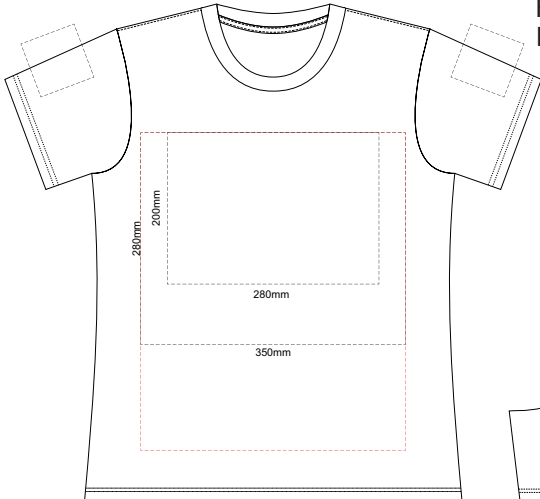

WOMENS FRONT SMALL