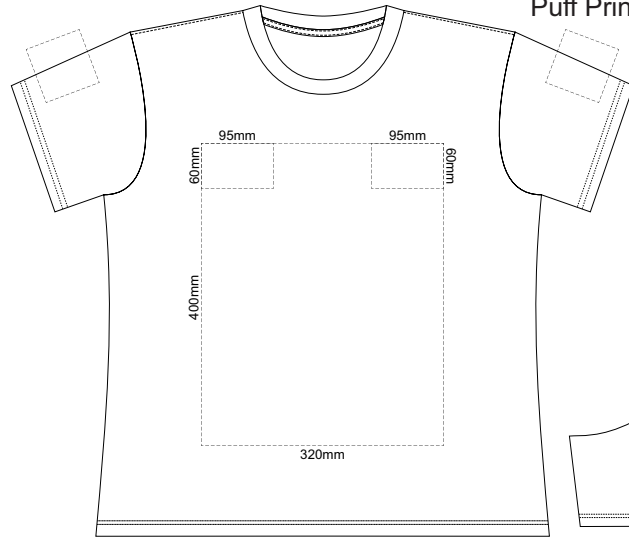

10% of Actual Size
Screen Print
Puff Print (One Colour Only)

WOMENS FRONT 2XL