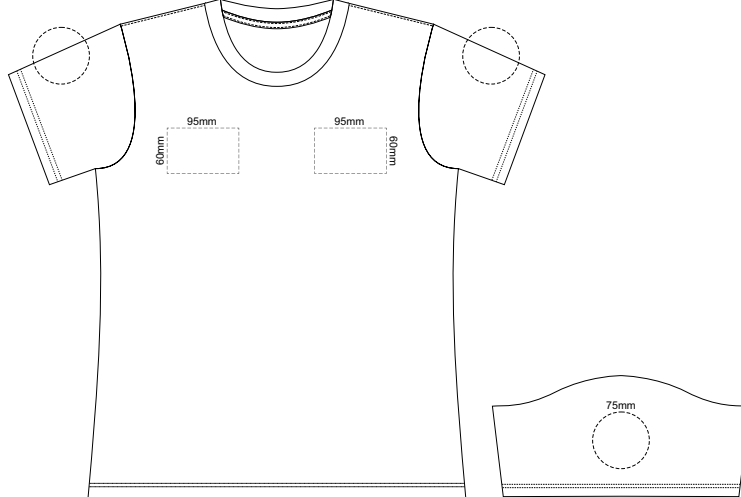

WOMENS FRONT SMALL

10% of Actual Size
Embroidery