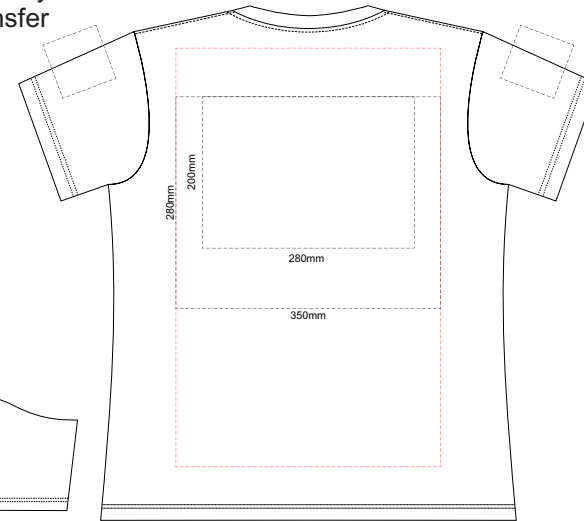

WOMENS BACK LARGE

10% of Actual Size
Colourflex Transfer
Faux Embroidery
DigiFlex Transfer