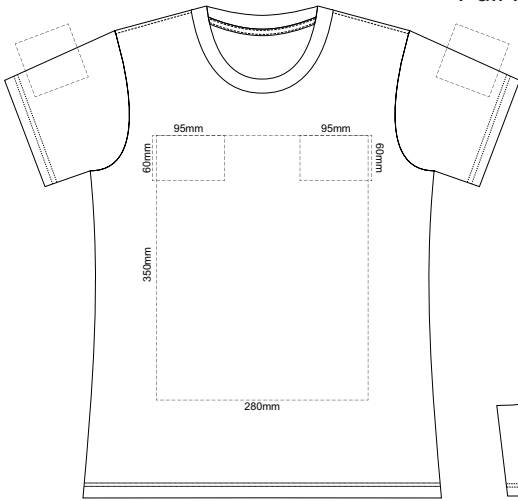

10% of Actual Size  
Screen Print  
Puff Print (One Colour Only)

**WOMENS FRONT XS**

**WOMENS BACK XS**

10% of Actual Size  
Screen Print  
Puff Print (One Colour Only)

**WOMENS FRONT SMALL**

**WOMENS BACK SMALL**

10% of Actual Size  
Screen Print  
Puff Print (One Colour Only)

**WOMENS FRONT LARGE**

**WOMENS BACK LARGE**

10% of Actual Size  
Screen Print  
Puff Print (One Colour Only)

**WOMENS FRONT XL**

**WOMENS BACK XL**

**WOMENS FRONT 2XL**

Print area can be rotated to best suit.  
 Branding area can be moved anywhere within the red line.

**WOMENS BACK 2XL**

Print area can be rotated to best suit.  
 Branding area can be moved anywhere within the red line.