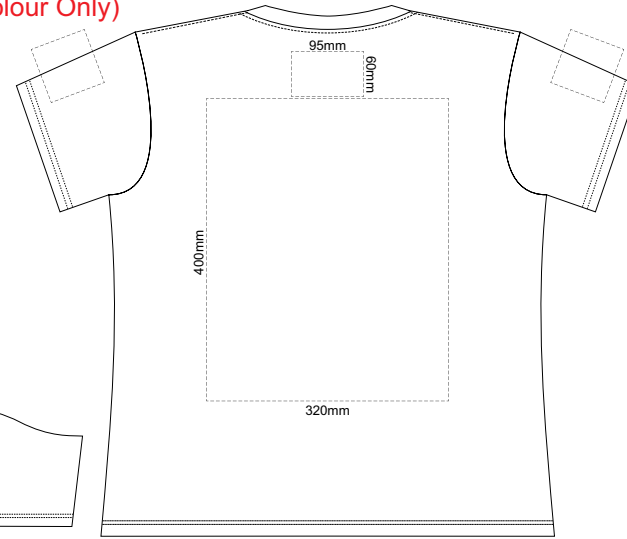

WOMENS BACK 2XL

10% of Actual Size
Screen Print
Puff Print (One Colour Only)