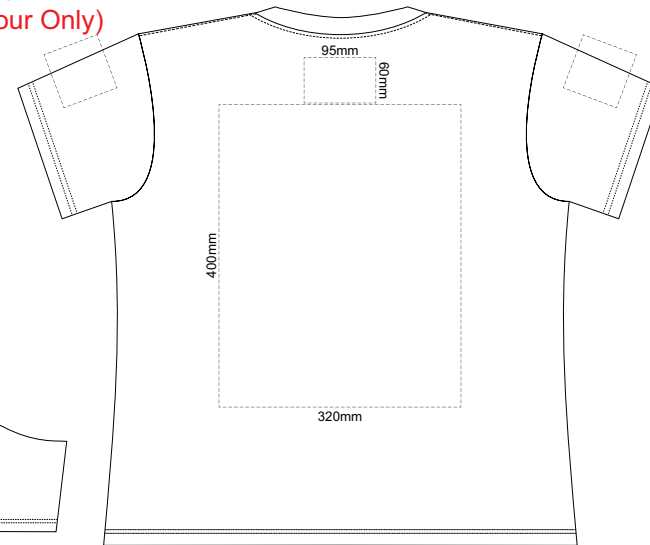

WOMENS BACK 3XL

Graphite
Charcoal
Grey
Ash
Ecu
Gold
Mustard
Orange
Rust
Fuchsia
Red
Kelly Green
Olive
Bottle Green
Cyan
Petrol Blue
Royal Blue
Heather Navy
Navy
Carbon
Purple
Black
Jet Black