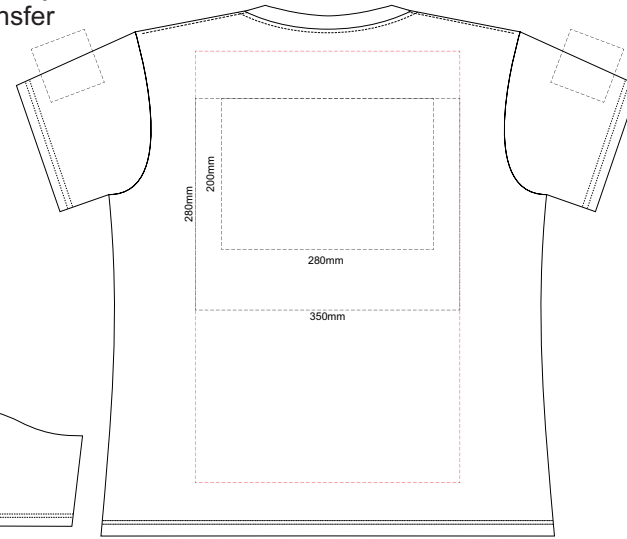

WOMENS BACK 2XL

10% of Actual Size
Colourflex Transfer
Faux Embroidery
DigiFlex Transfer