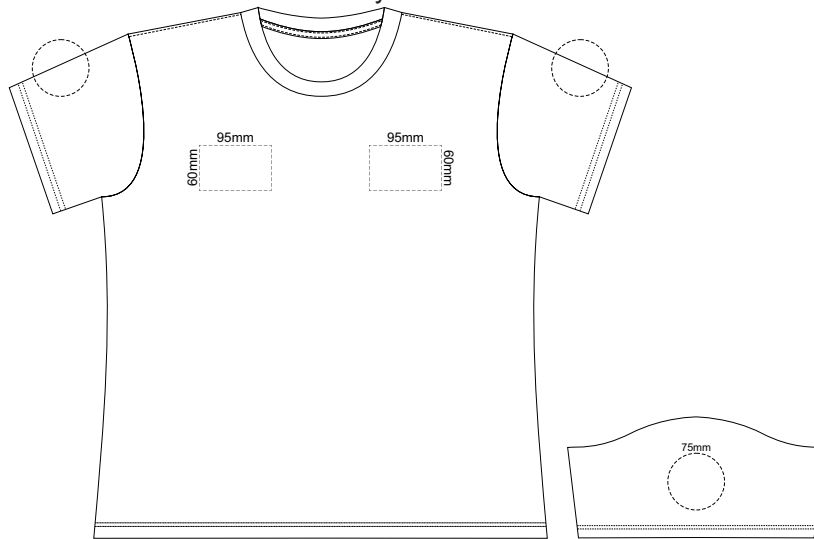

10% of Actual Size
Embroidery

WOMENS FRONT 2XL

10% of Actual Size
Embroidery