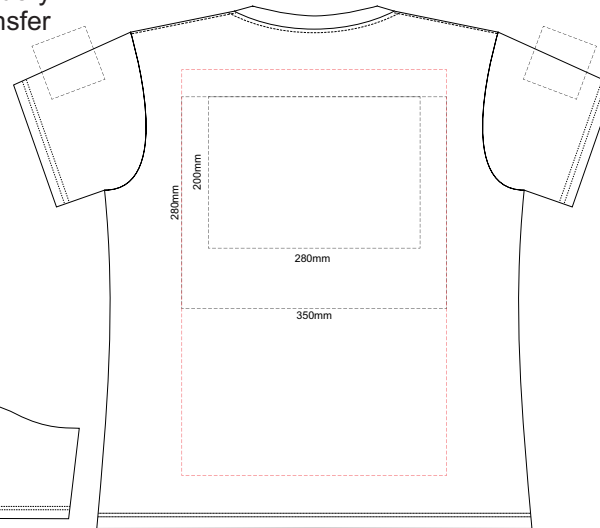

WOMENS BACK XL

Graphite
Charcoal
Grey
Ash
Ecu
Gold
Mustard
Orange
Rust
Fuchsia
Red
Kelly Green
Olive
Bottle Green
Cyan
Petrol Blue
Royal Blue
Heather Navy
Navy
Carbon
Purple
Black
Jet Black