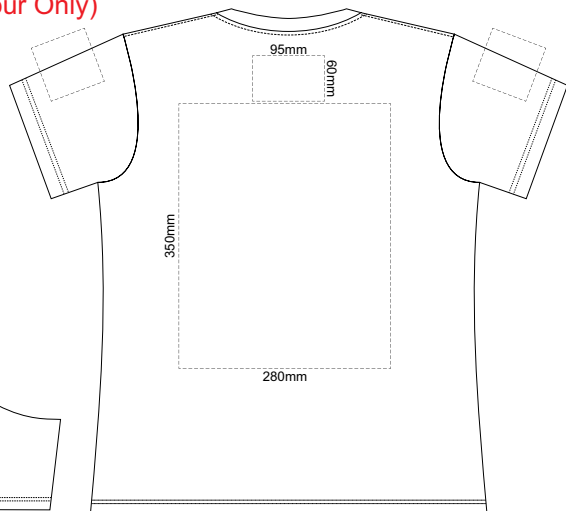

WOMENS BACK MEDIUM

Graphite
Charcoal
Grey
Ash
Ecru
Gold
Mustard
Orange
Rust
Fuchsia
Red
Kelly Green
Olive
Bottle Green
Cyan
Petrol Blue
Royal Blue
Heather Navy
Navy
Carbon
Purple
Black
Jet Black