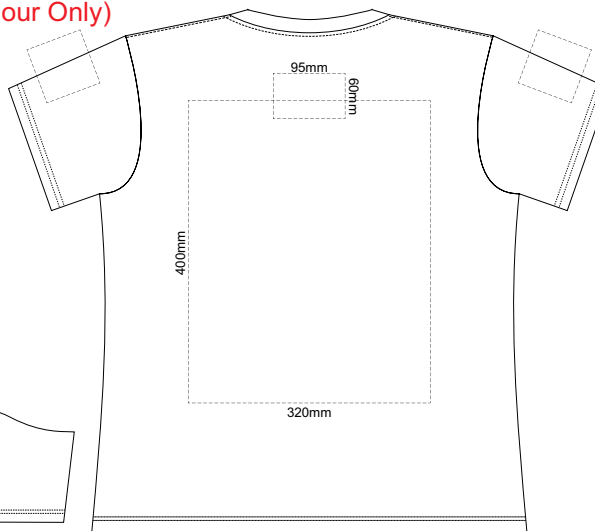

10% of Actual Size  
Screen Print  
Puff Print (One Colour Only)

**WOMENS FRONT XS**

**WOMENS BACK XS**

10% of Actual Size  
Screen Print  
Puff Print (One Colour Only)

**WOMENS FRONT SMALL**

**WOMENS BACK SMALL**

10% of Actual Size  
Screen Print  
Puff Print (One Colour Only)

**WOMENS FRONT LARGE**

**WOMENS BACK LARGE**

10% of Actual Size  
Screen Print  
Puff Print (One Colour Only)

**WOMENS FRONT XL**

**WOMENS BACK XL**

10% of Actual Size  
 Colourflex Transfer  
 Faux Embroidery  
 DigiFlex Transfer

**WOMENS FRONT XS**

Print area can be rotated to best suit.  
 Branding area can be moved anywhere within the red line.

**WOMENS BACK XS**