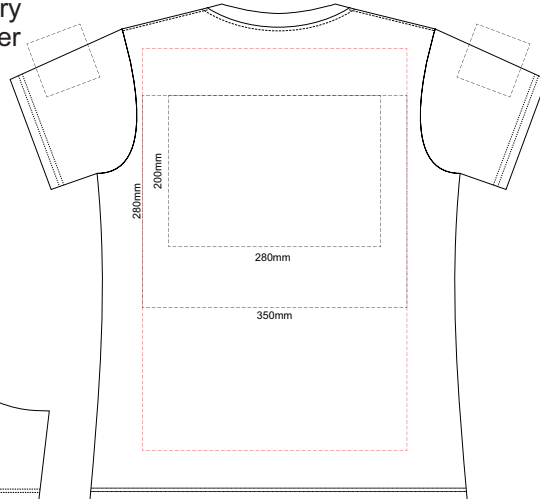

WOMENS BACK SMALL

10% of Actual Size
Colourflex Transfer
Faux Embroidery
DigiFlex Transfer