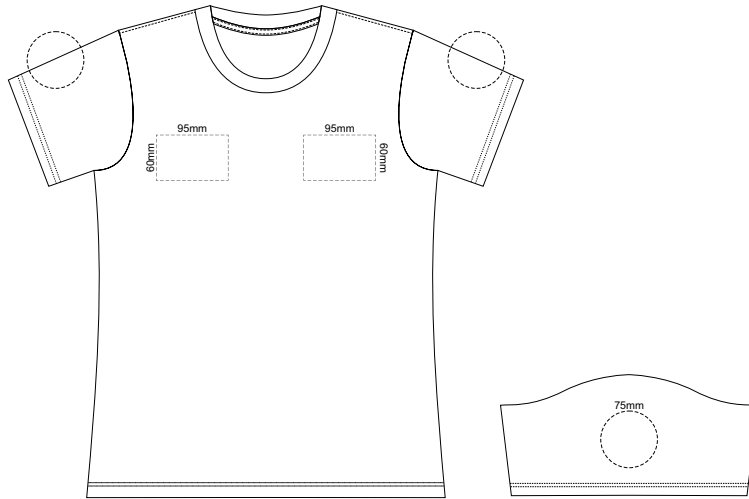

10% of Actual Size
Embroidery

WOMENS FRONT XS

10% of Actual Size
Embroidery