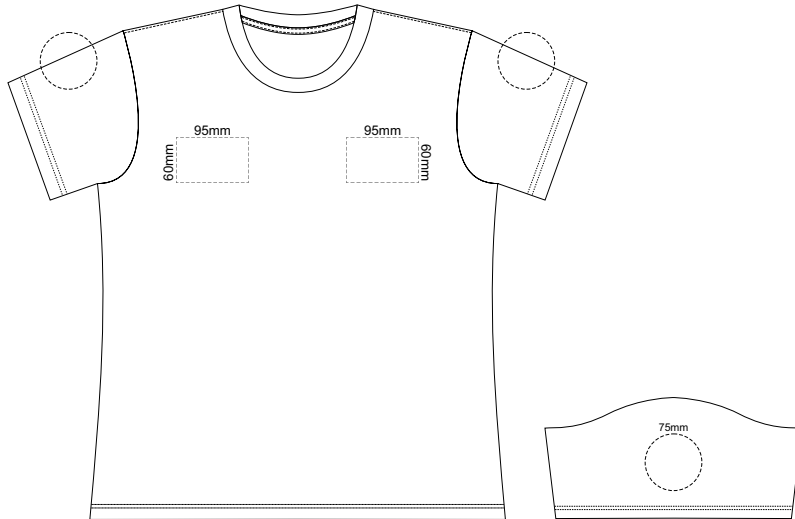

10% of Actual Size
Embroidery

WOMENS FRONT LARGE

10% of Actual Size
Embroidery