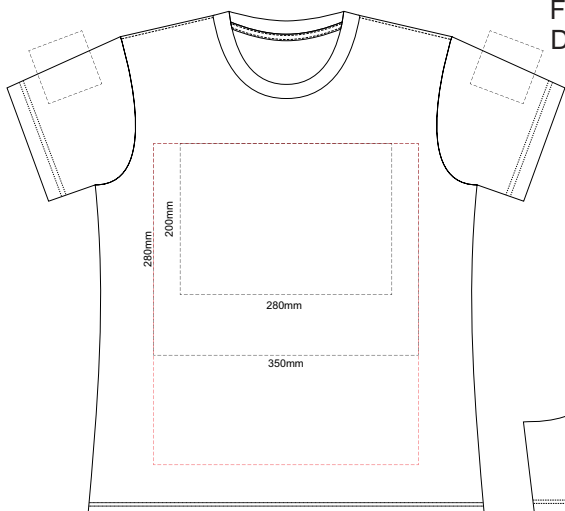

WOMENS FRONT MEDIUM