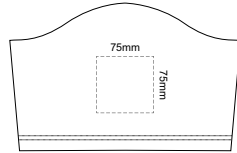

10% of Actual Size
Colourflex Transfer
Faux Embroidery
DigiFlex Transfer

10% of Actual Size
Colourflex Transfer
Faux Embroidery
DigiFlex Transfer

10% of Actual Size
Colourflex Transfer
Faux Embroidery
DigiFlex Transfer

Graphite
Charcoal
Grey
Ash
Ecru
Gold
Mustard
Orange
Rust
Fuchsia
Red
Kelly Green
Olive
Bottle Green
Cyan
Petrol Blue
Royal Blue
Heather Navy
Navy
Carbon
Purple
Black
Jet Black