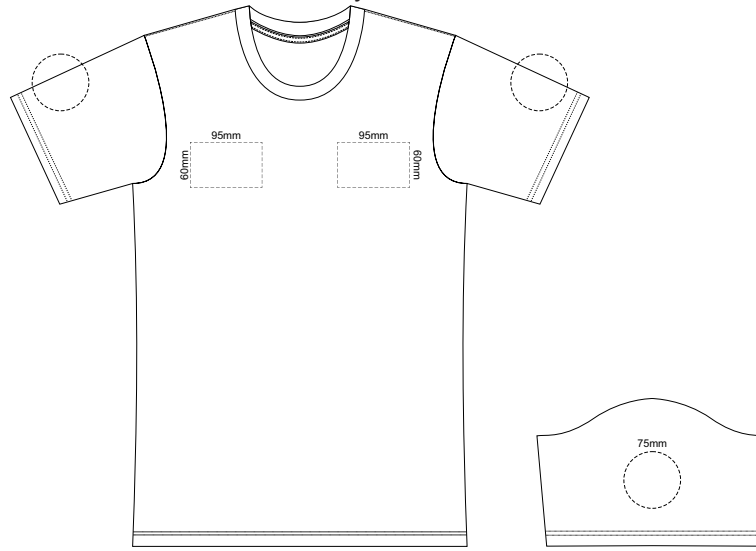

10% of Actual Size
Embroidery

MENS FRONT XS

10% of Actual Size
Embroidery