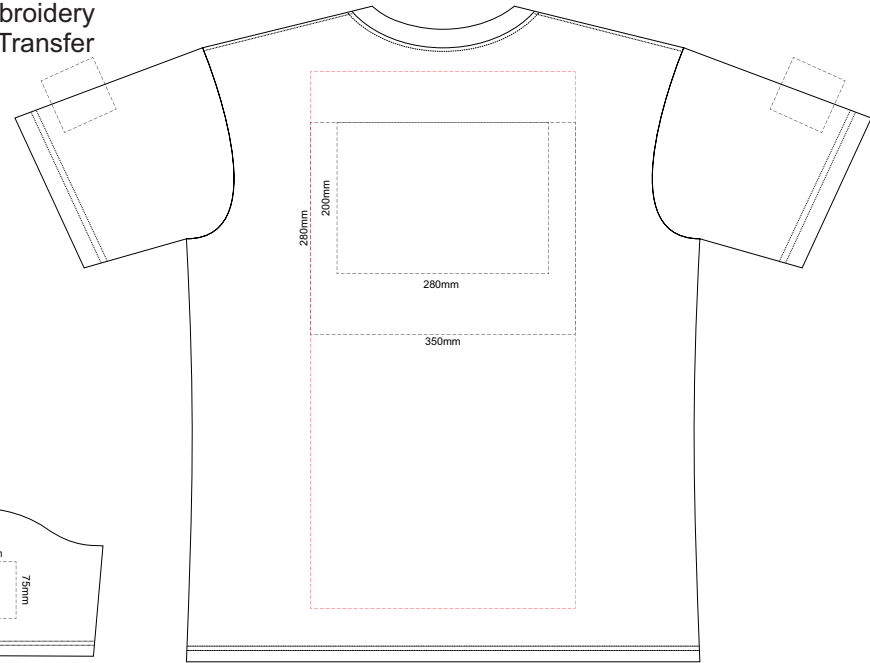

MENS BACK 3XL

Graphite
Charcoal
Grey
Ash
Ecu
Gold
Mustard
Orange
Rust
Fuchsia
Red
Kelly Green
Olive
Bottle Green
Cyan
Petrol Blue
Royal Blue
Heather Navy
Navy
Purple
Black
Jet Black