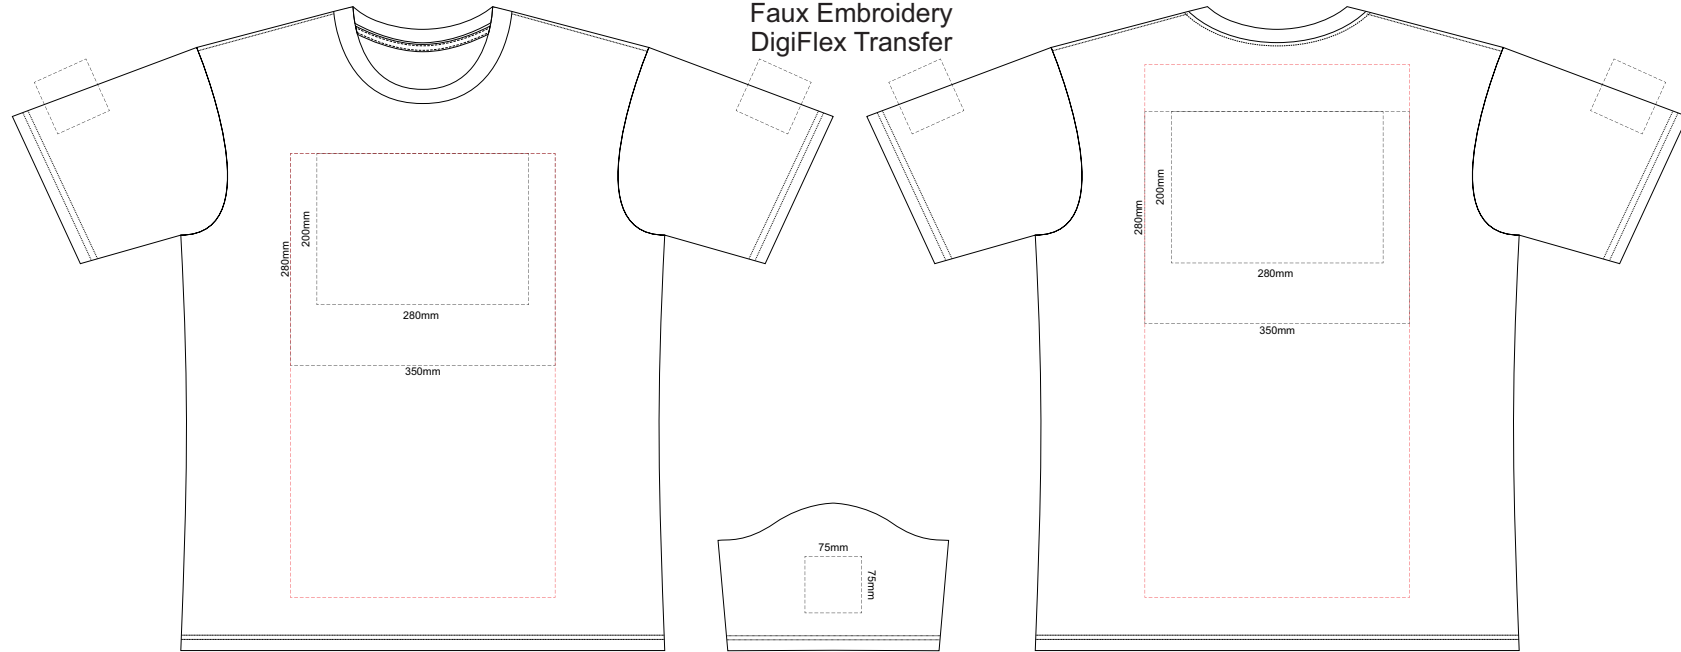

10% of Actual Size
Colourflex Transfer
Faux Embroidery
DigiFlex Transfer

MENS FRONT 2XL

MENS BACK 2XL

Graphite
Charcoal
Grey
Ash
Ecu
Gold
Mustard
Orange
Rust
Fuchsia
Red
Kelly Green
Olive
Bottle Green
Cyan
Petrol Blue
Royal Blue
Heather Navy
Navy
Carbon
Purple
Black
Jet Black