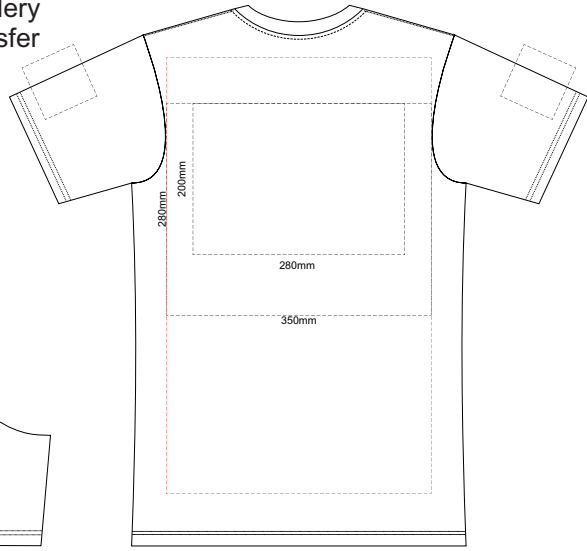

MENS BACK XS

10% of Actual Size
Colourflex Transfer
Faux Embroidery
DigiFlex Transfer