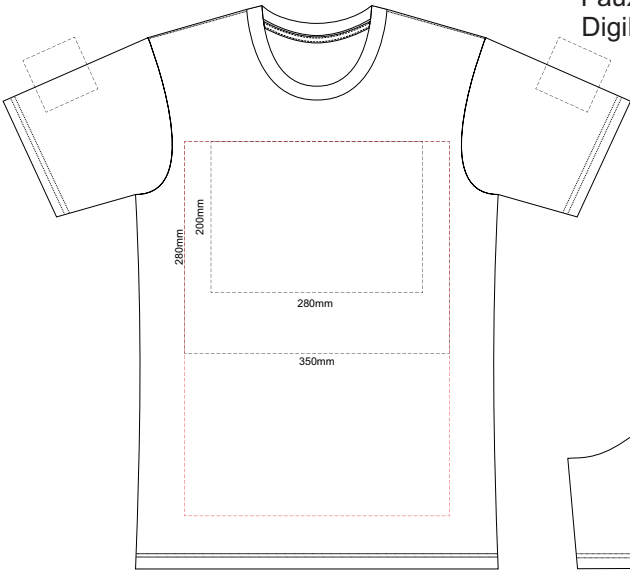

MENS FRONT SMALL