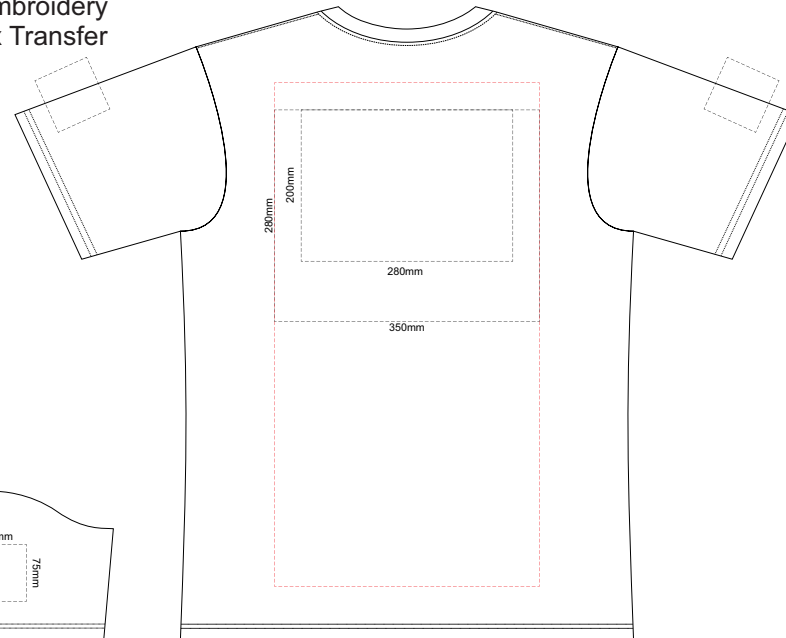

MENS BACK XL

Graphite
Charcoal
Grey
Ash
Ecu
Gold
Mustard
Orange
Rust
Fuchsia
Red
Kelly Green
Olive
Bottle Green
Cyan
Petrol Blue
Royal Blue
Heather Navy
Navy
Carbon
Purple
Black
Jet Black