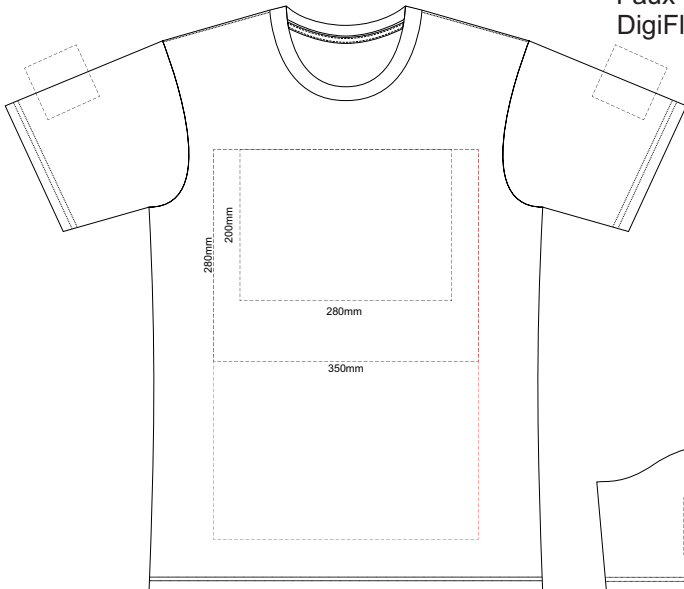

MENS FRONT MEDIUM