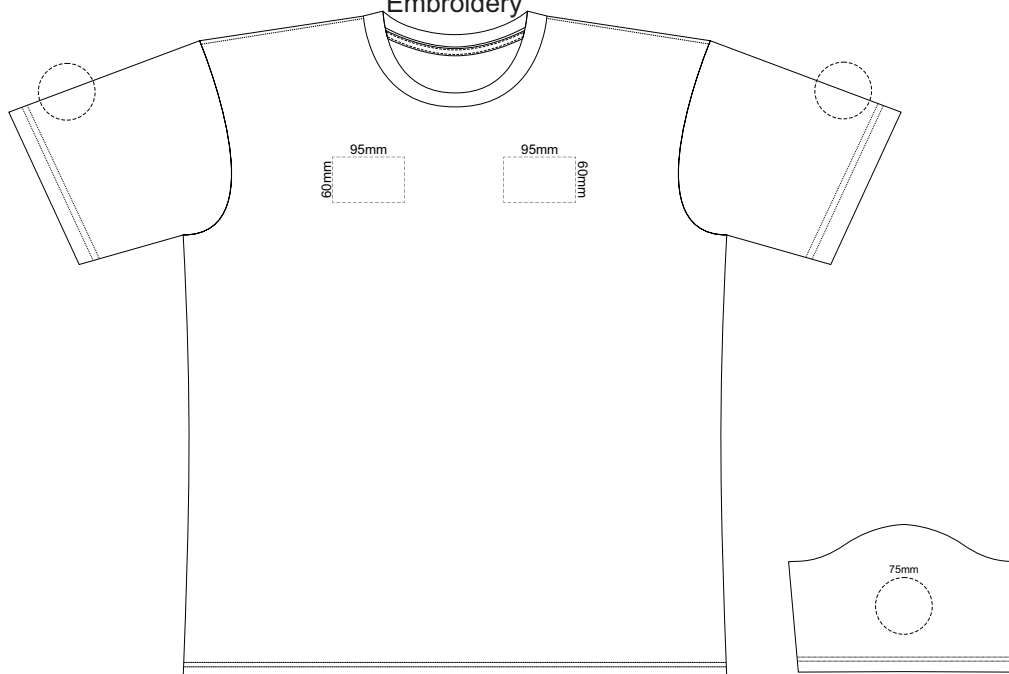

10% of Actual Size
Embroidery

MENS FRONT 4XL

Graphite
Charcoal
Grey
Ash
Ecru
Gold
Mustard
Orange
Rust
Fuchsia
Red
Kelly Green
Olive
Bottle Green
Cyan
Petrol Blue
Royal Blue
Heather Navy
Navy
Carbon
Purple
Black
Jet Black