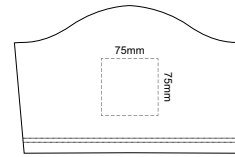

MENS BACK 3XL

Graphite
Charcoal
Grey
Ash
Ecu
Gold
Mustard
Orange
Rust
Fuchsia
Red
Kelly Green
Olive
Bottle Green
Cyan
Petrol Blue
Royal Blue
Heather Navy
Navy
Purple
Black
Jet Black