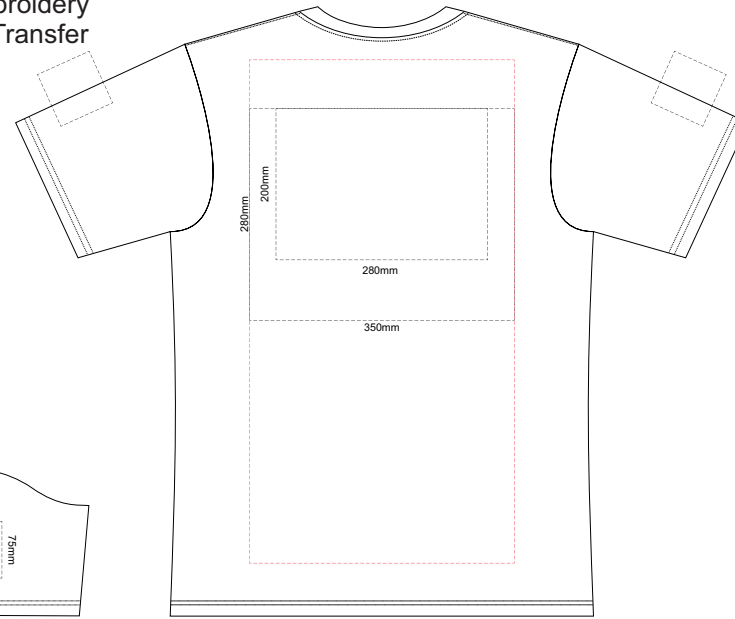

MENS BACK LARGE

10% of Actual Size
Colourflex Transfer
Faux Embroidery
DigiFlex Transfer