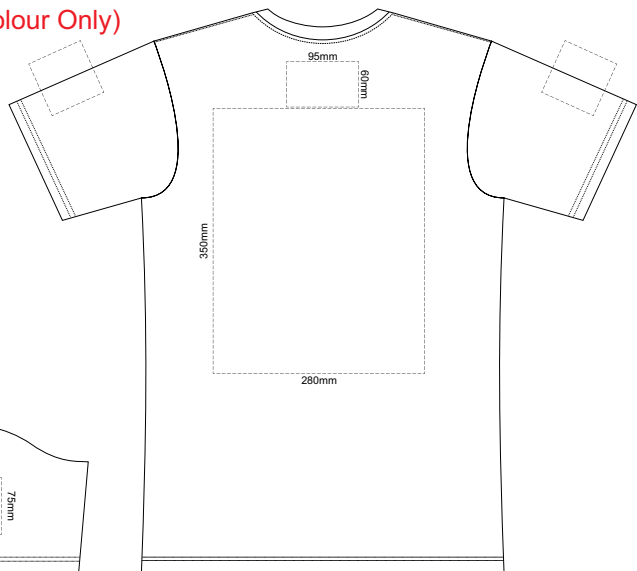

10% of Actual Size
Screen Print
Puff Print (One Colour Only)

MENS FRONT XS

MENS BACK XS

10% of Actual Size
Screen Print
Puff Print (One Colour Only)

MENS FRONT SMALL

MENS BACK SMALL

10% of Actual Size
Screen Print
Puff Print (One Colour Only)