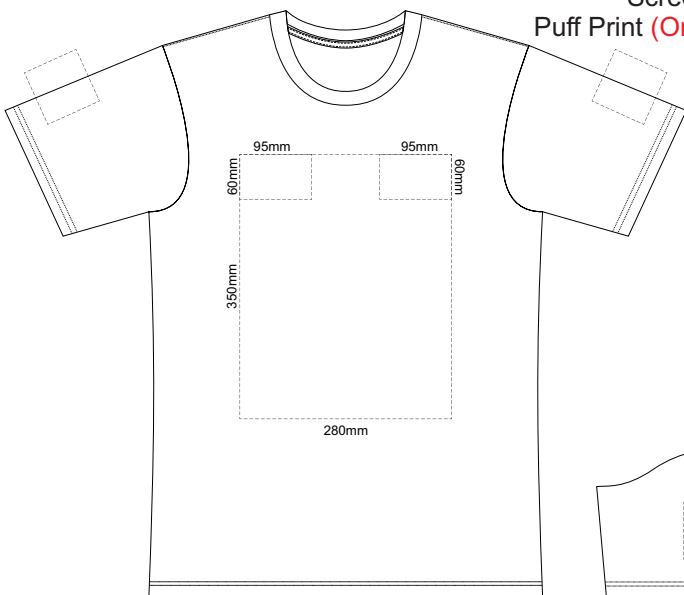

10% of Actual Size
Screen Print
Puff Print (One Colour Only)

MENS FRONT XS

MENS BACK XS

10% of Actual Size
Screen Print
Puff Print (One Colour Only)

MENS FRONT SMALL

MENS BACK SMALL

10% of Actual Size
Screen Print
Puff Print (One Colour Only)