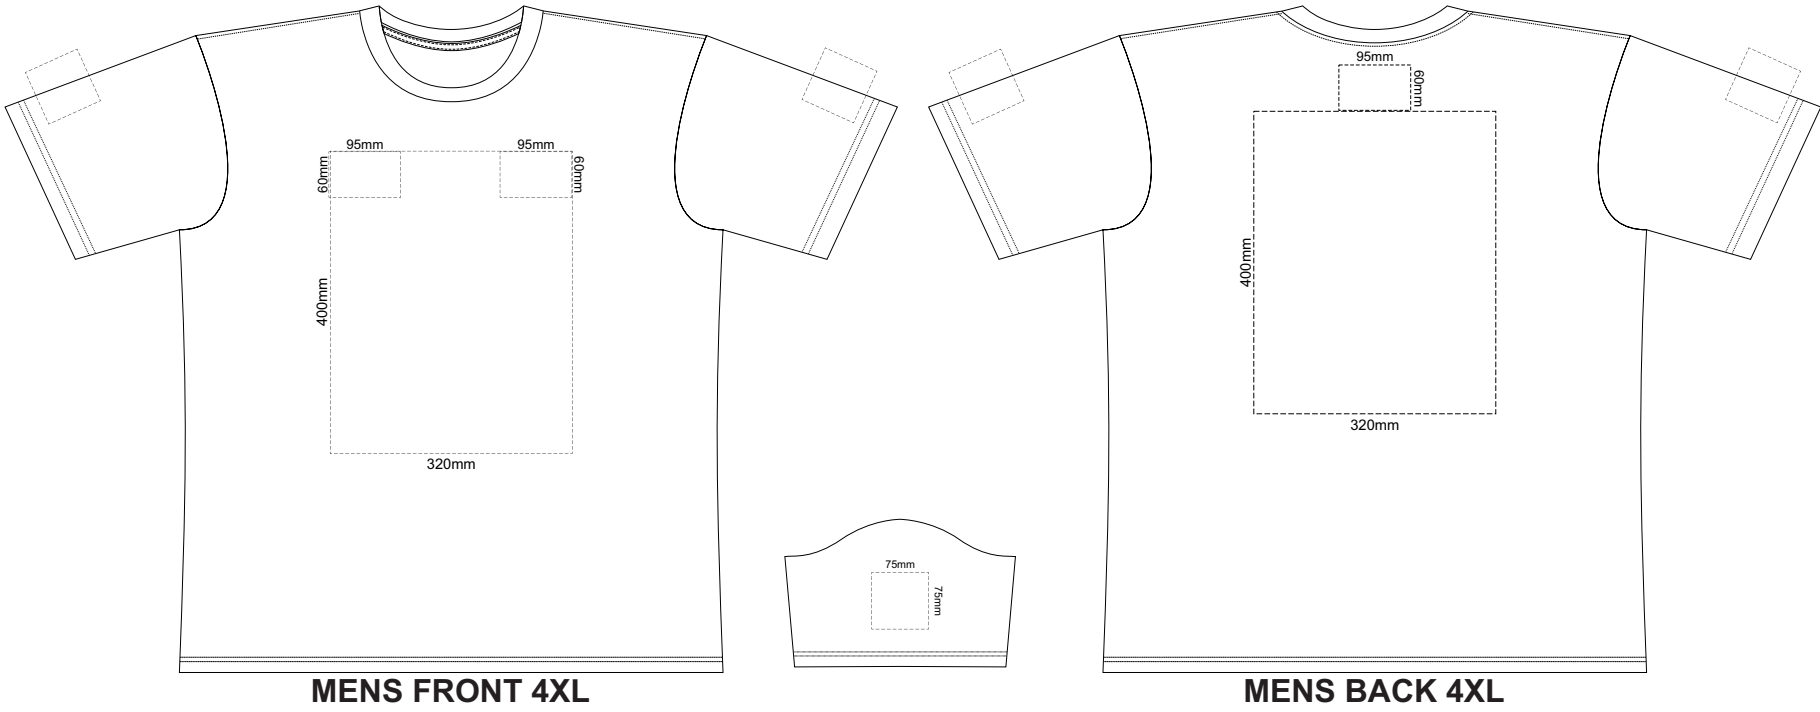

10% of Actual Size
Screen Print
Puff Print (One Colour Only)

Graphite
Charcoal
Grey
Ash
Ecu
Gold
Mustard
Orange
Rust
Fuchsia
Red
Kelly Green
Olive
Bottle Green
Cyan
Petrol Blue
Royal Blue
Heather Navy
Navy
Carbon
Purple
Black
Jet Black