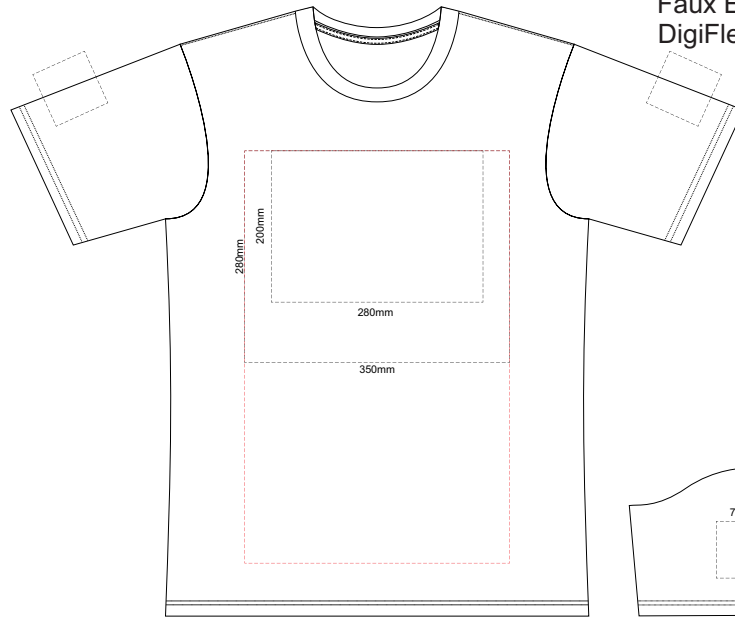

10% of Actual Size
Colourflex Transfer
Faux Embroidery
DigiFlex Transfer

MENS FRONT LARGE