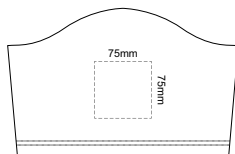

Graphite
Charcoal
Grey
Ash
Ecru
Gold
Mustard
Orange
Rust
Fuchsia
Red
Kelly Green
Olive
Bottle Green
Cyan
Petrol Blue
Royal Blue
Heather Navy
Navy
Carbon
Purple
Black
Jet Black