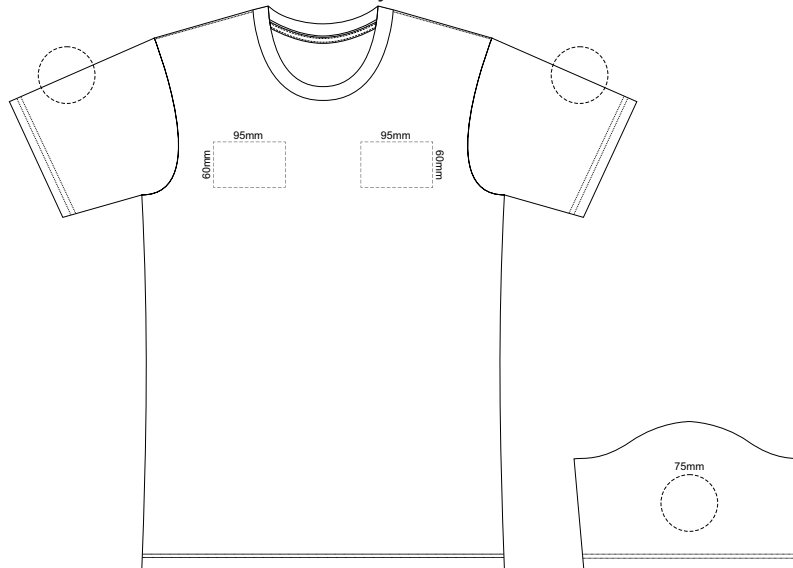

MENS FRONT SMALL

10% of Actual Size
Embroidery