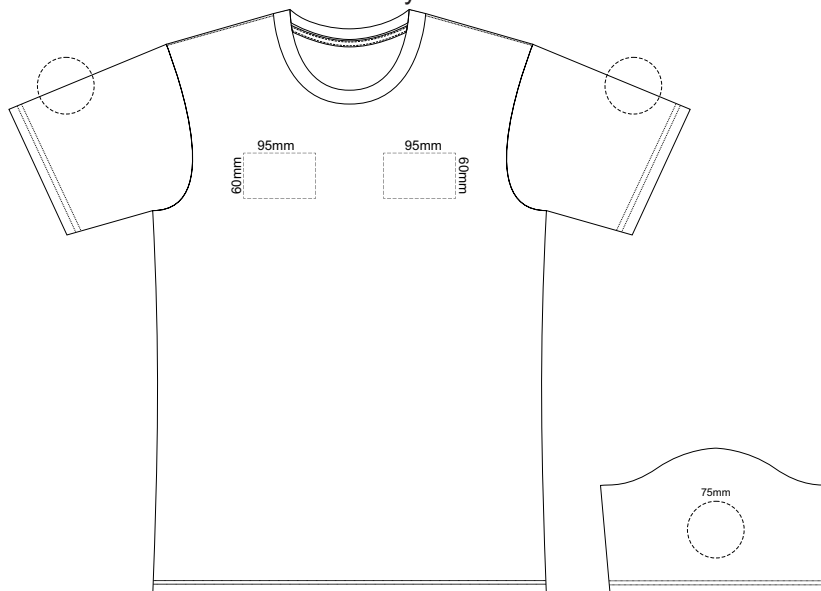

MENS FRONT MEDIUM

Graphite
Charcoal
Grey
Ash
Ecru
Gold
Mustard
Orange
Rust
Fuchsia
Red
Kelly Green
Olive
Bottle Green
Cyan
Petrol Blue
Royal Blue
Heather Navy
Navy
Carbon
Purple
Black
Jet Black