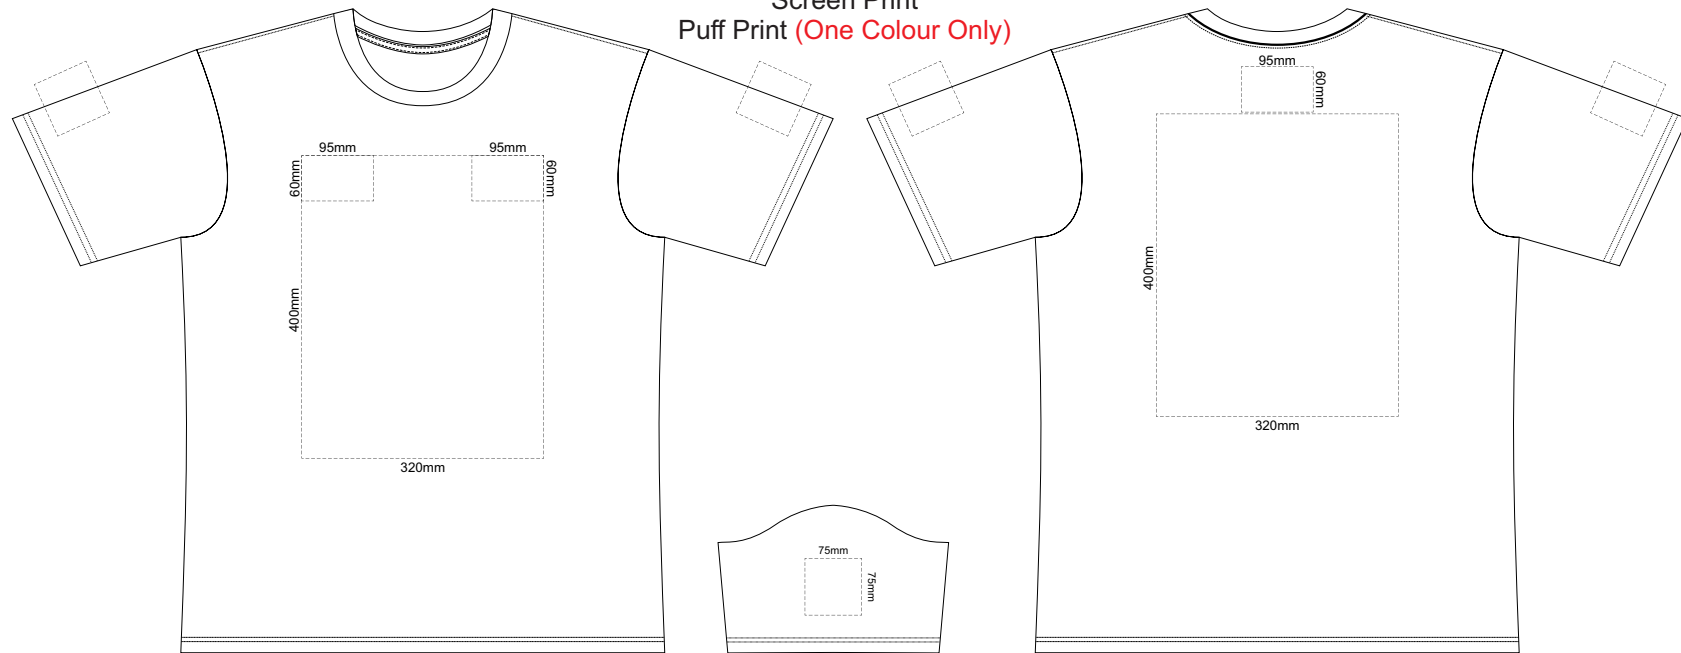

10% of Actual Size
Screen Print
Puff Print (One Colour Only)

MENS FRONT 2XL

MENS BACK 2XL

Graphite
Charcoal
Grey
Ash
Ecru
Gold
Mustard
Orange
Rust
Fuchsia
Red
Kelly Green
Olive
Bottle Green
Cyan
Petrol Blue
Royal Blue
Heather Navy
Navy
Carbon
Purple
Black
Jet Black