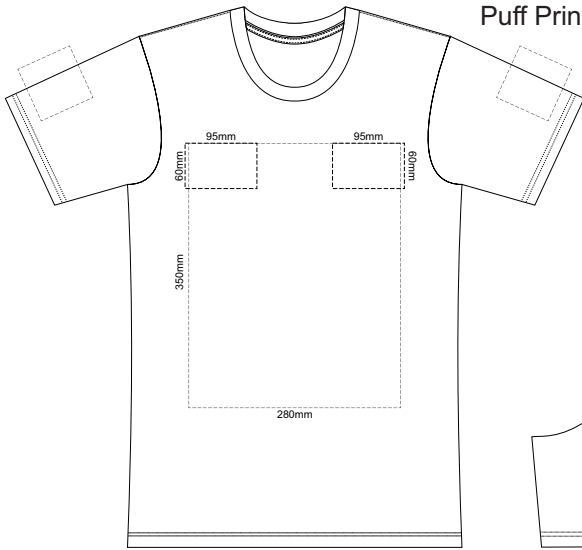

10% of Actual Size
Screen Print
Puff Print (One Colour Only)

MENS FRONT XS

MENS BACK XS

10% of Actual Size
Screen Print
Puff Print (One Colour Only)

MENS FRONT SMALL

MENS BACK SMALL

10% of Actual Size
Screen Print
Puff Print (One Colour Only)