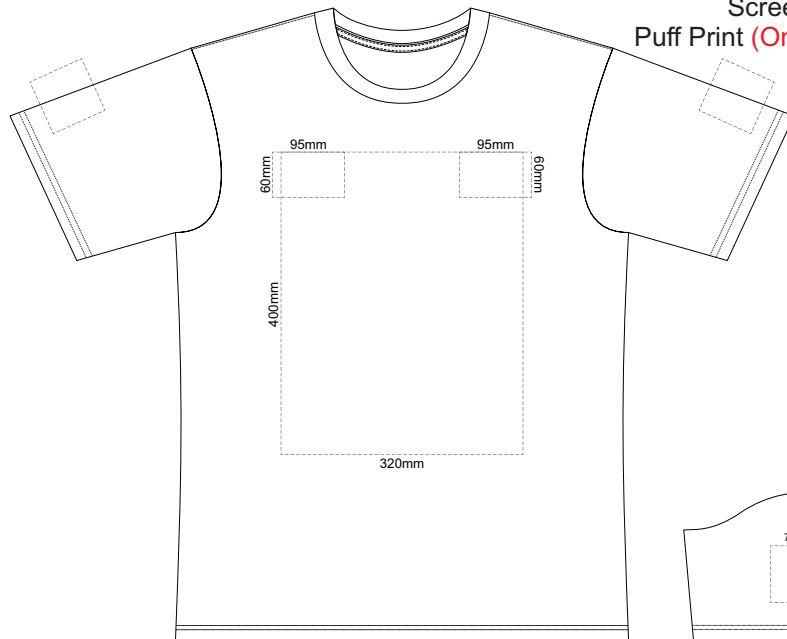

10% of Actual Size
Screen Print
Puff Print (One Colour Only)

MENS FRONT LARGE

MENS BACK LARGE

10% of Actual Size
Screen Print
Puff Print (One Colour Only)

MENS FRONT XL

MENS BACK XL

Graphite
Charcoal
Grey
Ash
Ecrú
Gold
Mustard
Orange
Rust
Fuchsia
Red
Kelly Green
Olive
Bottle Green
Cyan
Petrol Blue
Royal Blue
Heather Navy
Navy
Carbon
Purple
Black
Jet Black