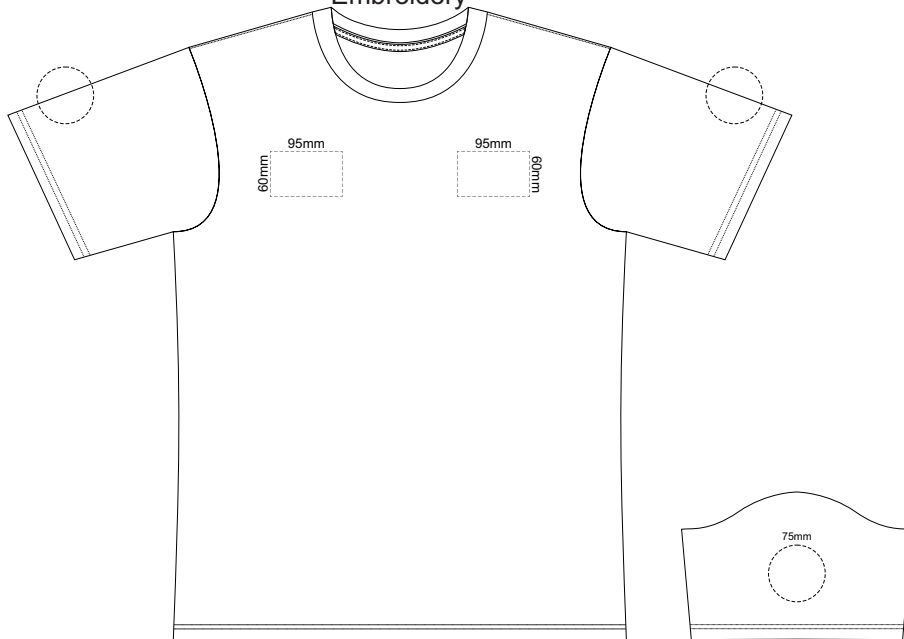

MENS FRONT XL

Graphite
Charcoal
Grey
Ash
Ecru
White
Gold
Mustard
Orange
Rust
Fuchsia
Red
Kelly Green
Olive
Bottle Green
Cyan
Petrol Blue
Royal Blue
Heather Navy
Navy
Carbon
Purple
Black
Jet Black