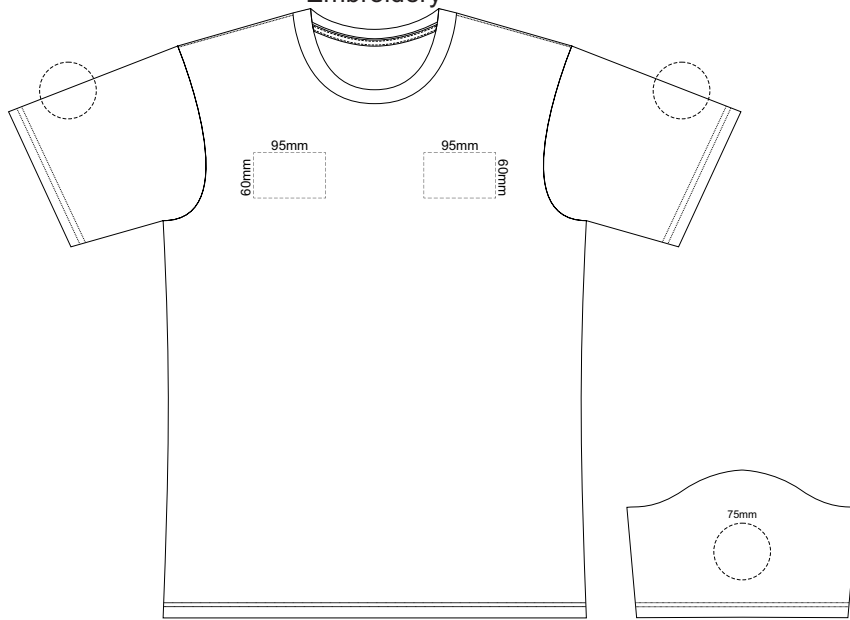

10% of Actual Size
Embroidery

MENS FRONT LARGE

10% of Actual Size
Embroidery