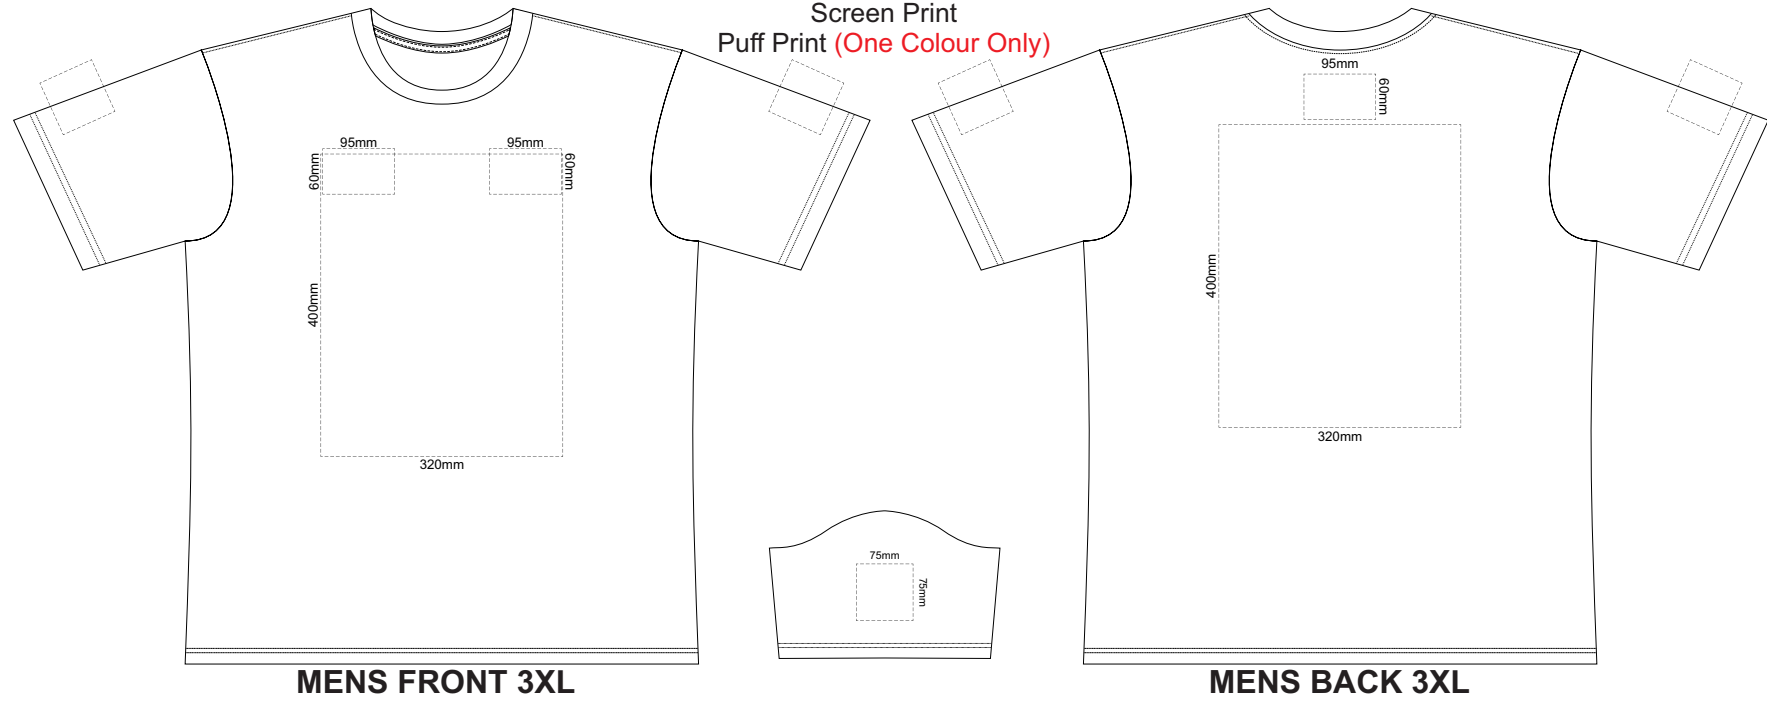

10% of Actual Size
Screen Print
Puff Print (One Colour Only)

- Graphite
- Charcoal
- Grey
- Ash
- Ecrú
- Gold
- Mustard
- Orange
- Rust
- Fuchsia
- Red
- Kelly Green
- Olive
- Bottle Green
- Cyan
- Petrol Blue
- Royal Blue
- Heather Navy
- Navy
- Purple
- Black
- Jet Black