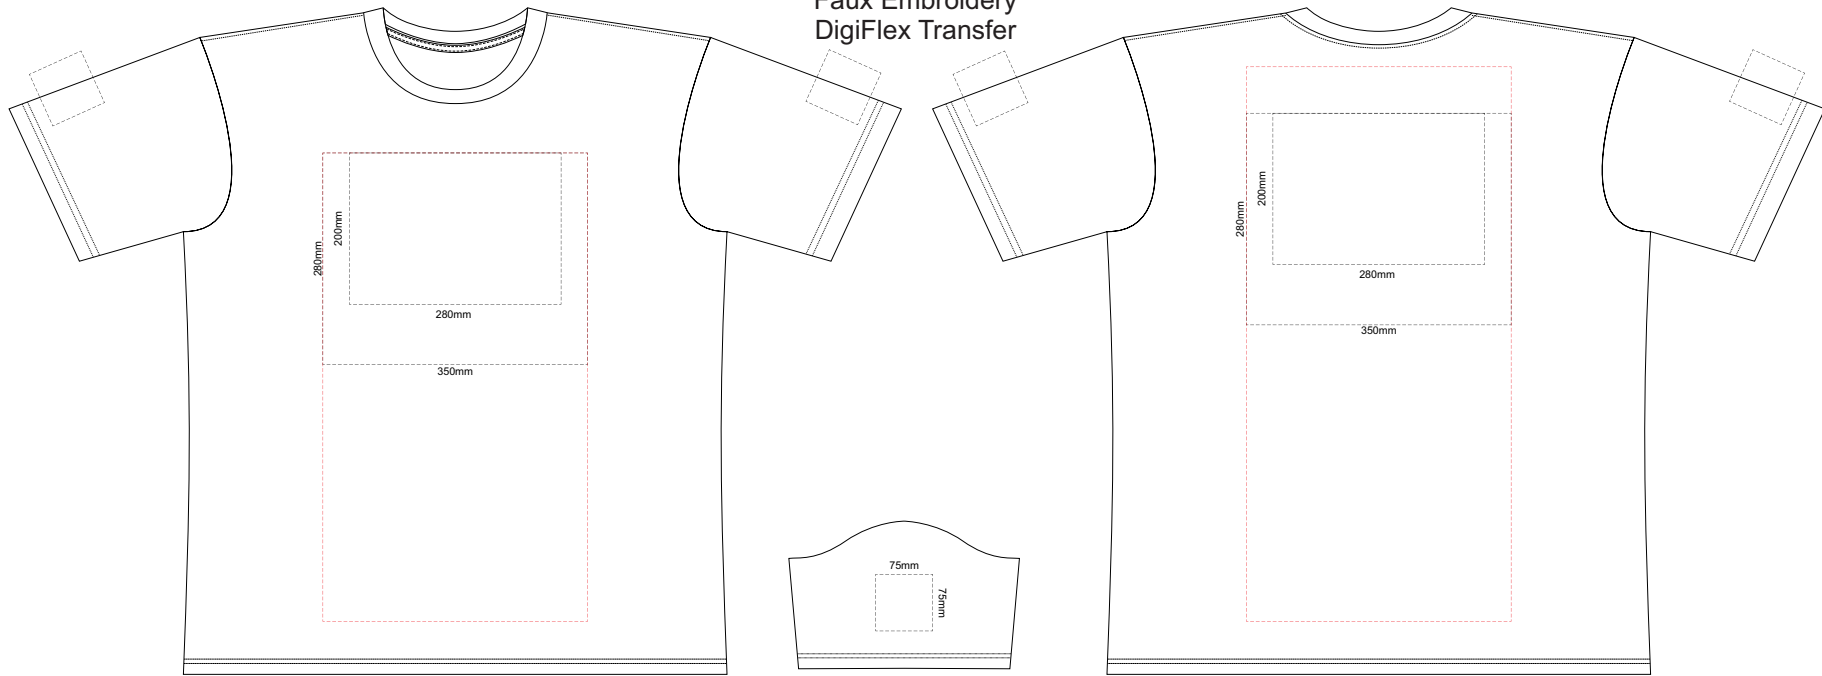

10% of Actual Size
Colourflex Transfer
Faux Embroidery
DigiFlex Transfer

MENS FRONT 4XL

MENS BACK 4XL

Graphite
Charcoal
Grey
Ash
Ecu
Gold
Mustard
Orange
Rust
Fuchsia
Red
Kelly Green
Olive
Bottle Green
Cyan
Petrol Blue
Royal Blue
Heather Navy
Navy
Carbon
Purple
Black
Jet Black