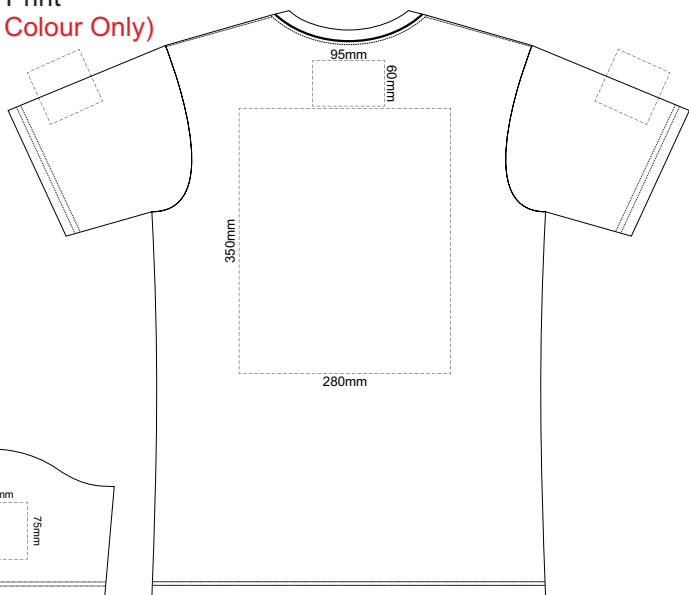

MENS BACK MEDIUM

Graphite
Charcoal
Grey
Ash
Ecru
Gold
Mustard
Orange
Rust
Fuchsia
Red
Kelly Green
Olive
Bottle Green
Cyan
Petrol Blue
Royal Blue
Heather Navy
Navy
Carbon
Purple
Black
Jet Black