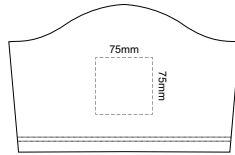

10% of Actual Size
Screen Print
Puff Print (One Colour Only)

MENS FRONT XS

MENS BACK XS

10% of Actual Size
Screen Print
Puff Print (One Colour Only)

MENS FRONT SMALL

MENS BACK SMALL

10% of Actual Size
Screen Print
Puff Print (One Colour Only)