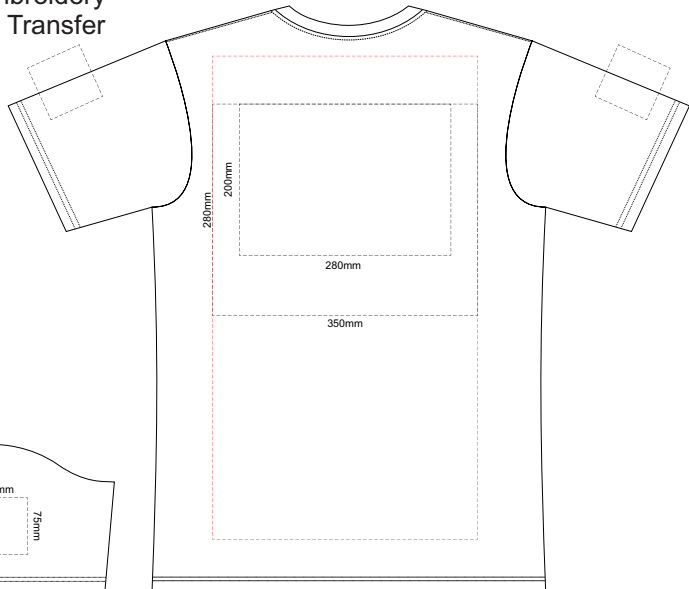

MENS BACK MEDIUM

Graphite
Charcoal
Grey
Ash
Ecru
Gold
Mustard
Orange
Rust
Fuchsia
Red
Kelly Green
Olive
Bottle Green
Cyan
Petrol Blue
Royal Blue
Heather Navy
Navy
Carbon
Purple
Black
Jet Black