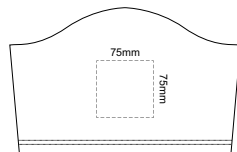

Graphite
Charcoal
Grey
Ash
Ecru
Gold
Mustard
Orange
Rust
Fuchsia
Red
Kelly Green
Olive
Bottle Green
Cyan
Petrol Blue
Royal Blue
Heather Navy
Navy
Carbon
Purple
Black
Jet Black