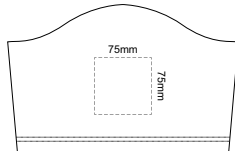

10% of Actual Size
Screen Print
Puff Print (One Colour Only)

MENS FRONT XS

MENS BACK XS

10% of Actual Size
Screen Print
Puff Print (One Colour Only)

MENS FRONT SMALL

MENS BACK SMALL

10% of Actual Size
Screen Print
Puff Print (One Colour Only)