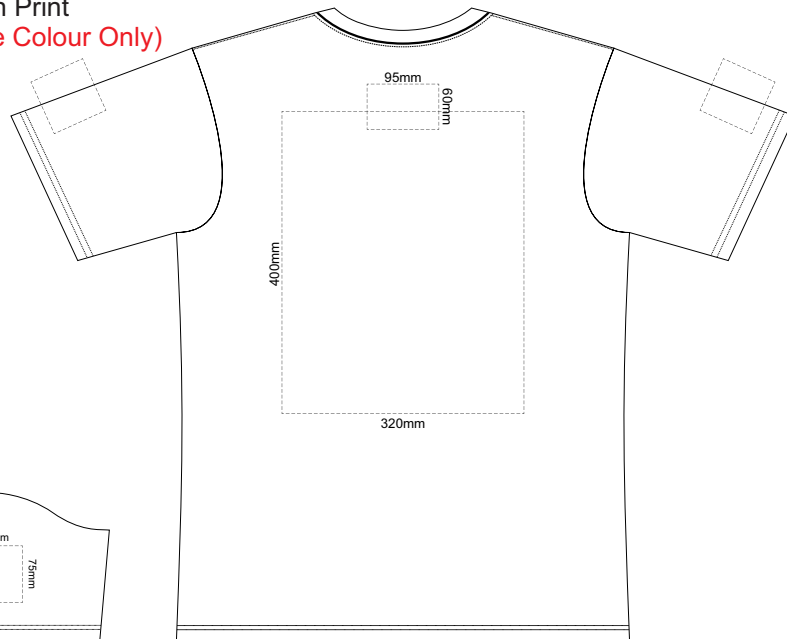

10% of Actual Size
Screen Print
Puff Print (One Colour Only)

MENS FRONT LARGE

MENS BACK LARGE

10% of Actual Size
Screen Print
Puff Print (One Colour Only)

MENS FRONT XL

MENS BACK XL

Graphite
Charcoal
Grey
Ash
Ecrú
Gold
Mustard
Orange
Rust
Fuchsia
Red
Kelly Green
Olive
Bottle Green
Cyan
Petrol Blue
Royal Blue
Heather Navy
Navy
Carbon
Purple
Black
Jet Black