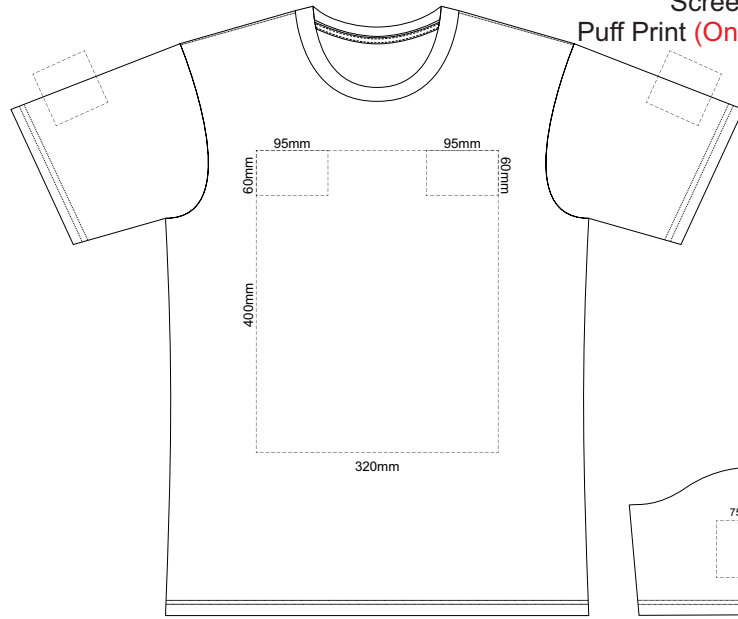

10% of Actual Size
Screen Print
Puff Print (One Colour Only)

MENS FRONT LARGE