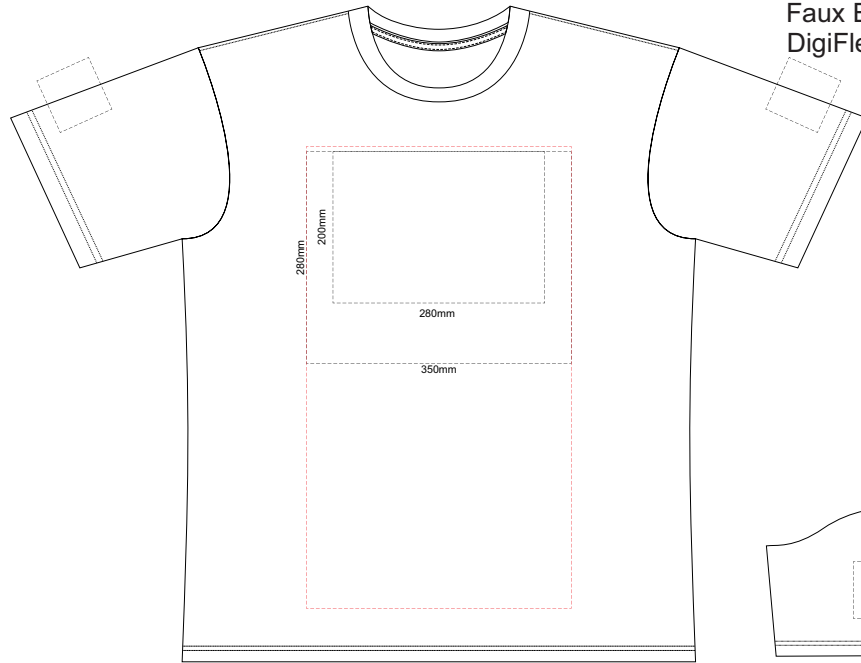

10% of Actual Size
Colourflex Transfer
Faux Embroidery
DigiFlex Transfer

MENS FRONT 3XL