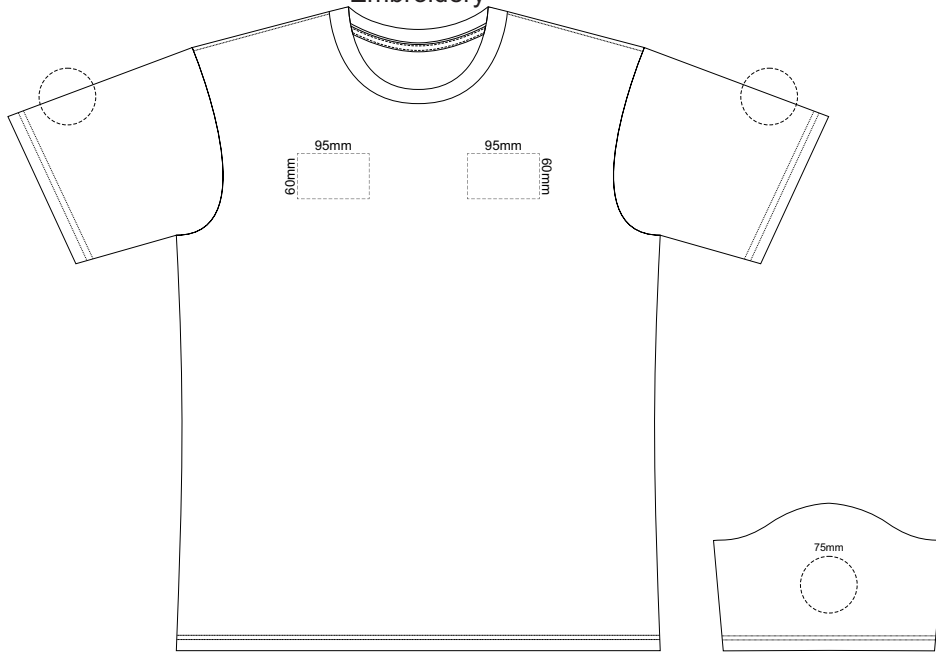

10% of Actual Size
Embroidery

MENS FRONT 2XL

Graphite
Charcoal
Grey
Ash
Ecru
Gold
Mustard
Orange
Rust
Fuchsia
Red
Kelly Green
Olive
Bottle Green
Cyan
Petrol Blue
Royal Blue
Heather Navy
Navy
Carbon
Purple
Black
Jet Black

10% of Actual Size
Embroidery