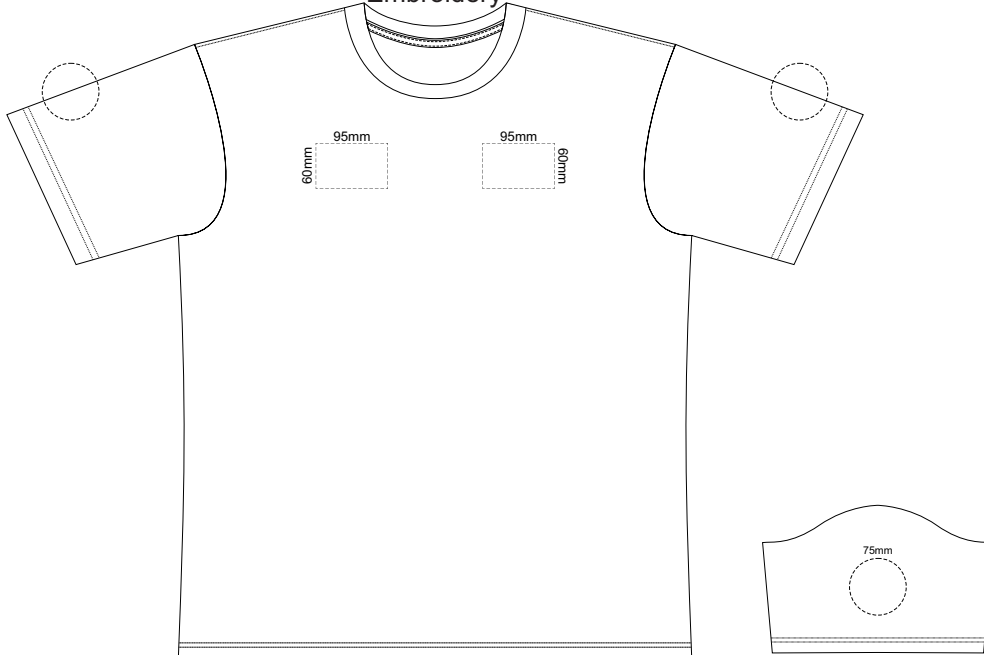

MENS FRONT 3XL

Graphite
Charcoal
Grey
Ash
Ecru
Gold
Mustard
Orange
Rust
Fuchsia
Red
Kelly Green
Olive
Bottle Green
Cyan
Petrol Blue
Royal Blue
Heather Navy
Navy
Purple
Black
Jet Black