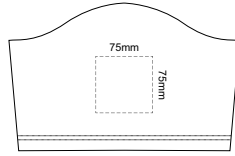

10% of Actual Size
Colourflex Transfer
Faux Embroidery
DigiFlex Transfer

10% of Actual Size
Colourflex Transfer
Faux Embroidery
DigiFlex Transfer

10% of Actual Size
Colourflex Transfer
Faux Embroidery
DigiFlex Transfer

Graphite
Charcoal
Grey
Ash
Ecru
Gold
Mustard
Orange
Rust
Fuchsia
Red
Kelly Green
Olive
Bottle Green
Cyan
Petrol Blue
Royal Blue
Heather Navy
Navy
Carbon
Purple
Black
Jet Black