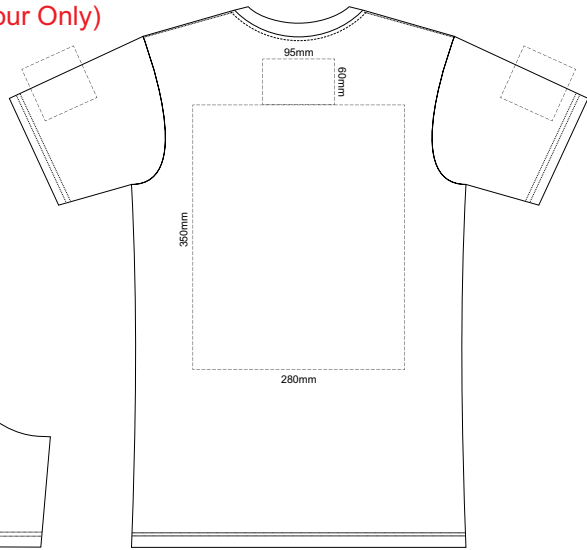

10% of Actual Size
Screen Print
Puff Print (One Colour Only)

MENS FRONT XS

MENS BACK XS

10% of Actual Size
Screen Print
Puff Print (One Colour Only)

MENS FRONT SMALL

MENS BACK SMALL

10% of Actual Size
Screen Print
Puff Print (One Colour Only)