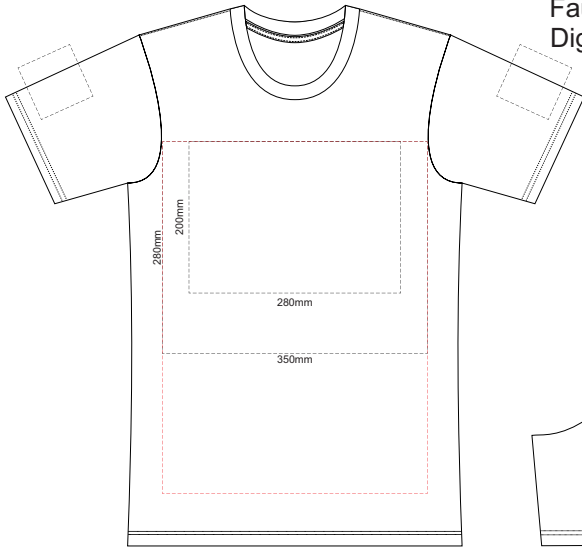

10% of Actual Size
Colourflex Transfer
Faux Embroidery
DigiFlex Transfer

MENS FRONT XS