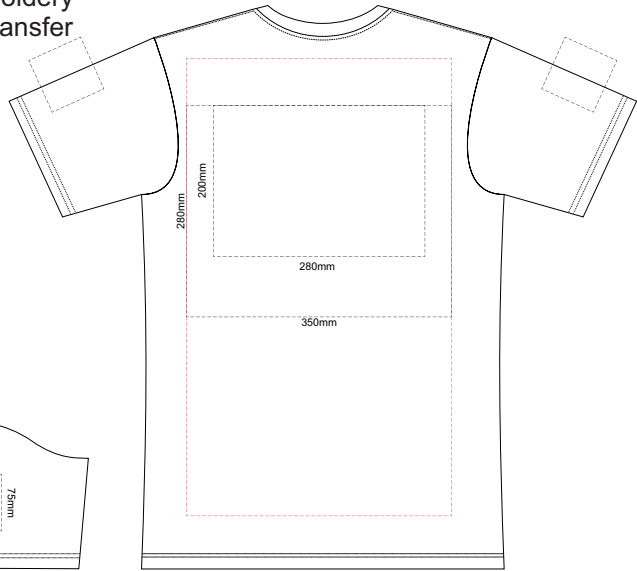

MENS BACK SMALL

10% of Actual Size
Colourflex Transfer
Faux Embroidery
DigiFlex Transfer