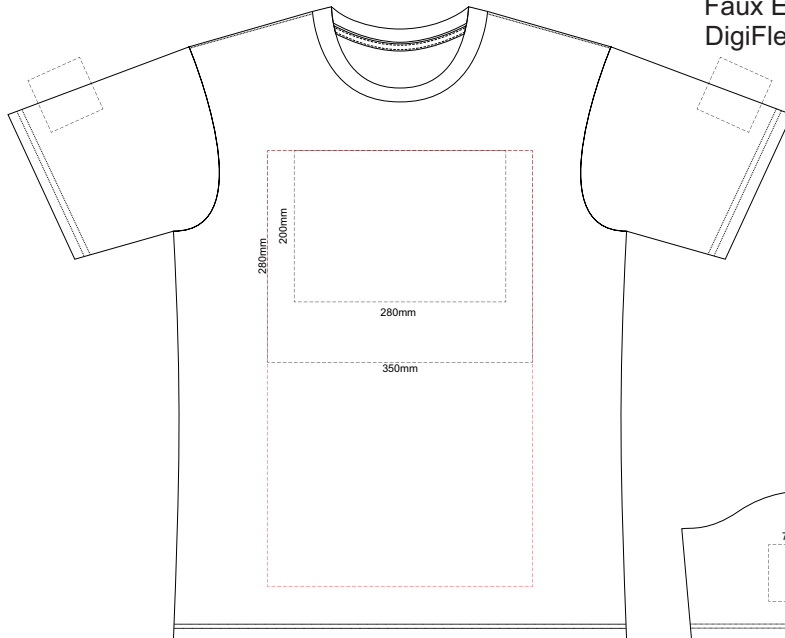

MENS FRONT XL