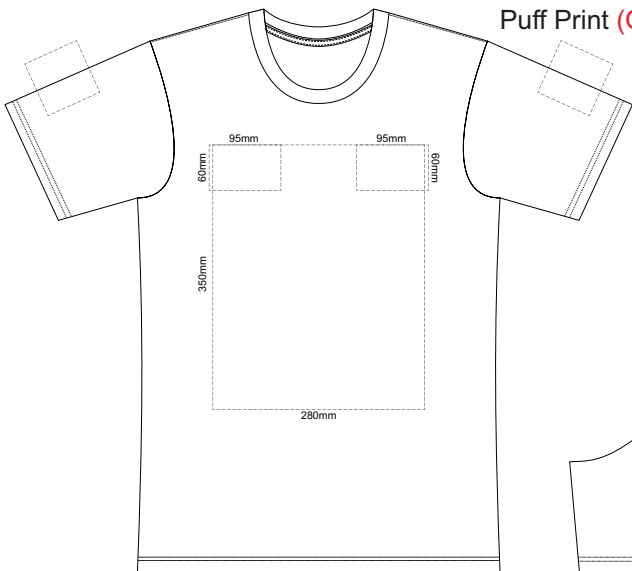

10% of Actual Size
Screen Print
Puff Print (One Colour Only)

MENS FRONT XS

MENS BACK XS

10% of Actual Size
Screen Print
Puff Print (One Colour Only)

MENS FRONT SMALL

MENS BACK SMALL

10% of Actual Size
Screen Print
Puff Print (One Colour Only)