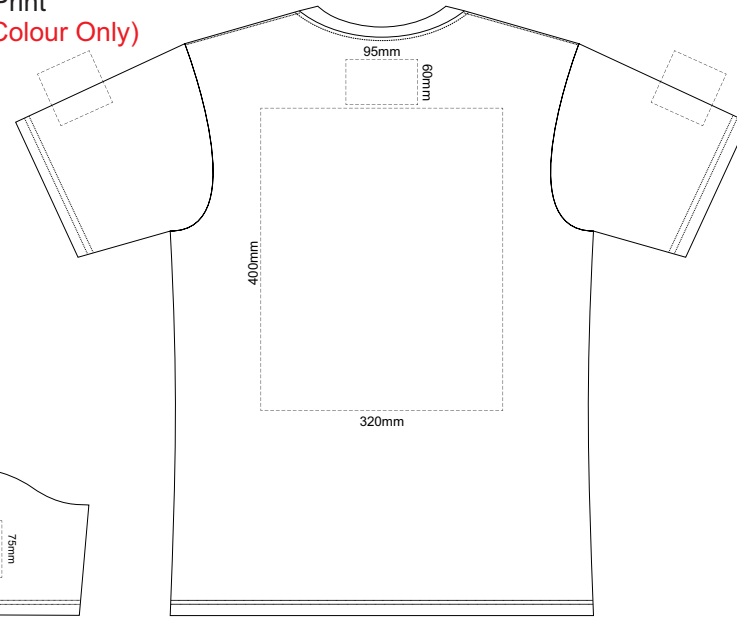

MENS BACK LARGE

10% of Actual Size
Screen Print
Puff Print (One Colour Only)