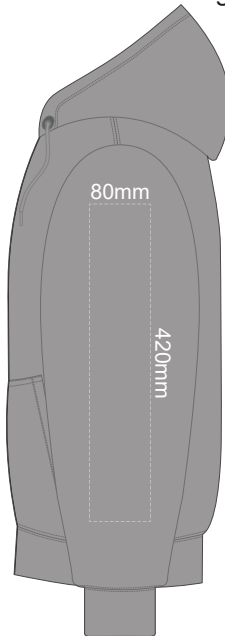

FRONT XS

10% of Actual Size
 Colourflex Transfer
 Faux Embroidery
 DigiFlex Transfer

BACK XS

Print area can be rotated to best suit.
 Branding area can be moved anywhere within the red line.

10% of Actual Size
 Colourflex Transfer
 Faux Embroidery
 DigiFlex Transfer

SIDE 1 XS

SIDE 2 XS

Ecu
Heather Grey
Graphite
Red
Olive
Aqua
Slate Blue
Royal Blue
Navy
Charcoal

10% of Actual Size
Screen Print (3 col max)
Puff Print (One Colour Only)

FRONT SMALL

BACK SMALL

100% of Actual Size
Embroidery

FRONT SMALL

Ecu
Heather Grey
Graphite
Red
Olive
Aqua
Slate Blue
Royal Blue
Navy
Charcoal

FRONT SMALL

10% of Actual Size
 Colourflex Transfer
 Faux Embroidery
 DigiFlex Transfer

BACK SMALL

Print area can be rotated to best suit.
 Branding area can be moved **anywhere** within the red line.

SIDE 1 SMALL

SIDE 2 SMALL

10% of Actual Size
 Colourflex Transfer
 Faux Embroidery
 DigiFlex Transfer

Ecu
Heather Grey
Graphite
Red
Olive
Aqua
Slate Blue
Royal Blue
Navy
Charcoal

10% of Actual Size
Screen Print (3 col max)
Puff Print (One Colour Only)