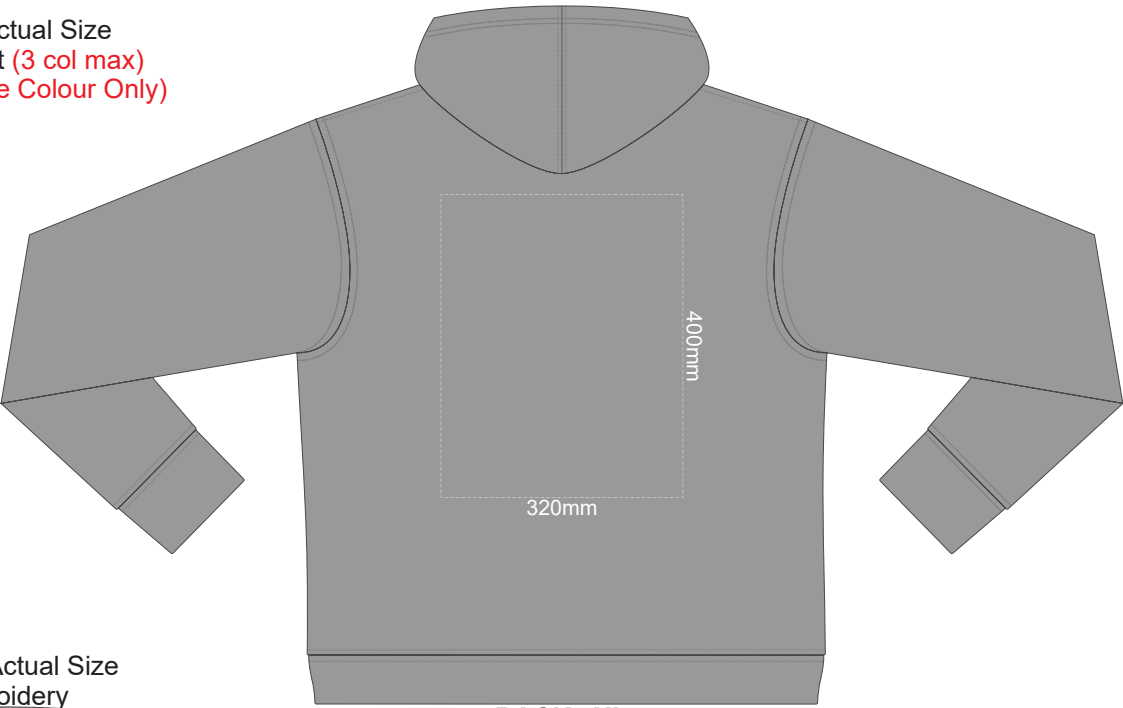

SIDE 1 3XL

SIDE 2 3XL

Ecu
Heather Grey
Graphite
Red
Olive
Aqua
Slate Blue
Royal Blue
Navy
Charcoal

10% of Actual Size
Screen Print (3 col max)
Puff Print (One Colour Only)

FRONT 4XL

BACK 4XL

100% of Actual Size
Embroidery