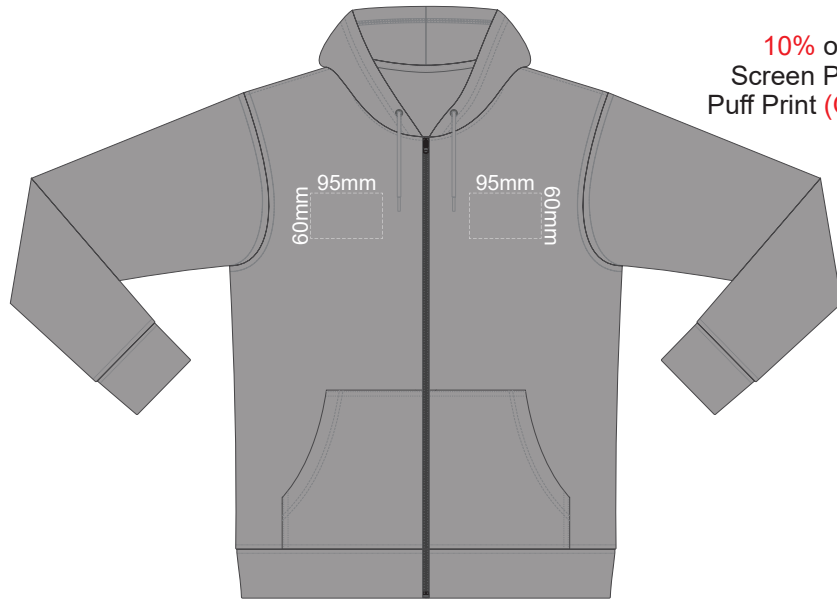

10% of Actual Size
Screen Print (3 col max)
Puff Print (One Colour Only)

FRONT XS

BACK XS

100% of Actual Size
Embroidery

FRONT XS

Ecu
Heather Grey
Graphite
Red
Olive
Aqua
Slate Blue
Royal Blue
Navy
Charcoal
Black

FRONT XS

10% of Actual Size
 Colourflex Transfer
 Faux Embroidery
 DigiFlex Transfer

BACK XS

Print area can be rotated to best suit.
 Branding area can be moved anywhere within the red line.

10% of Actual Size
 Colourflex Transfer
 Faux Embroidery
 DigiFlex Transfer

SIDE 1 XS

SIDE 2 XS

Ecu
Heather Grey
Graphite
Red
Olive
Aqua
Slate Blue
Royal Blue
Navy
Charcoal

10% of Actual Size
Screen Print (3 col max)
Puff Print (One Colour Only)

FRONT SMALL

BACK SMALL

100% of Actual Size
Embroidery

FRONT SMALL

Ecu
Heather Grey
Graphite
Red
Olive
Aqua
Slate Blue
Royal Blue
Navy
Charcoal

FRONT SMALL

10% of Actual Size
 Colourflex Transfer
 Faux Embroidery
 DigiFlex Transfer

BACK SMALL

Print area can be rotated to best suit.
 Branding area can be moved **anywhere** within the red line.