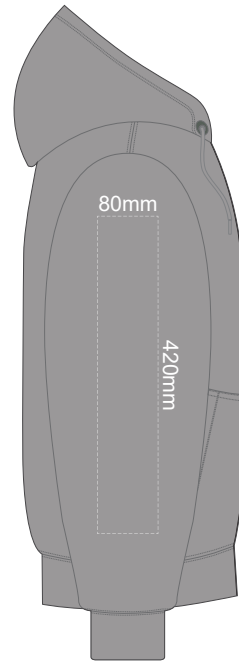

FRONT XS

10% of Actual Size
 Colourflex Transfer
 Faux Embroidery
 DigiFlex Transfer

BACK XS

Print area can be rotated to best suit.
 Branding area can be moved anywhere within the red line.

10% of Actual Size
 Colourflex Transfer
 Faux Embroidery
 DigiFlex Transfer

SIDE 1 SMALL

SIDE 2 SMALL

10% of Actual Size
 Colourflex Transfer
 Faux Embroidery
 DigiFlex Transfer

Ecu
Heather Grey
Graphite
Red
Olive
Aqua
Slate Blue
Royal Blue
Navy
Charcoal

10% of Actual Size
Screen Print (3 col max)
Puff Print (One Colour Only)

FRONT MEDIUM

BACK MEDIUM

100% of Actual Size
Embroidery

FRONT MEDIUM

Ecu
Heather Grey
Graphite
Red
Olive
Aqua
Slate Blue
Royal Blue
Navy
Charcoal

FRONT MEDIUM

10% of Actual Size
 Colourflex Transfer
 Faux Embroidery
 DigiFlex Transfer

BACK MEDIUM

Print area can be rotated to best suit.
 Branding area can be moved **anywhere** within the red line.

SIDE 1 MEDIUM

SIDE 2 MEDIUM

10% of Actual Size
 Colourflex Transfer
 Faux Embroidery
 DigiFlex Transfer