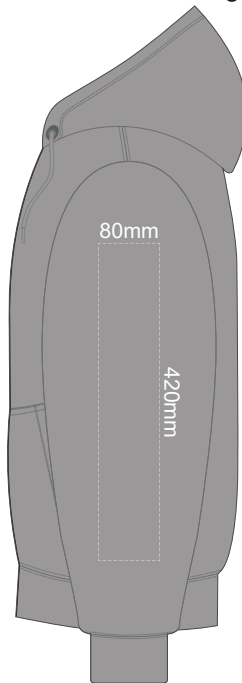

FRONT XS

10% of Actual Size
 Colourflex Transfer
 Faux Embroidery
 DigiFlex Transfer

BACK XS

Print area can be rotated to best suit.
 Branding area can be moved anywhere within the red line.

10% of Actual Size
 Colourflex Transfer
 Faux Embroidery
 DigiFlex Transfer

BACK MEDIUM

Print area can be rotated to best suit.
 Branding area can be moved **anywhere** within the red line.

SIDE 1 MEDIUM

SIDE 2 MEDIUM

10% of Actual Size
 Colourflex Transfer
 Faux Embroidery
 DigiFlex Transfer

Ecru
Heather Grey
Graphite
Red
Olive
Aqua
Slate Blue
Royal Blue
Navy
Charcoal

FRONT LARGE

10% of Actual Size
 Colourflex Transfer
 Faux Embroidery
 DigiFlex Transfer

BACK LARGE

Print area can be rotated to best suit.
 Branding area can be moved **anywhere within the red line.**

10% of Actual Size
 Colourflex Transfer
 Faux Embroidery
 DigiFlex Transfer

SIDE 1 LARGE

SIDE 2 LARGE

Ecu
Heather Grey
Graphite
Red
Olive
Aqua
Slate Blue
Royal Blue
Navy
Charcoal

10% of Actual Size
Screen Print (3 col max)
Puff Print (One Colour Only)