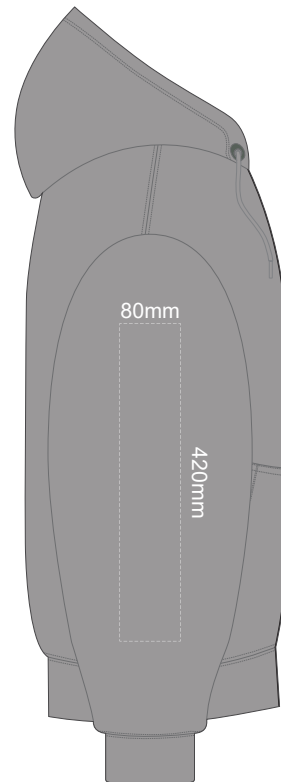

FRONT XS

10% of Actual Size
 Colourflex Transfer
 Faux Embroidery
 DigiFlex Transfer

BACK XS

Print area can be rotated to best suit.
 Branding area can be moved anywhere within the red line.

10% of Actual Size
 Colourflex Transfer
 Faux Embroidery
 DigiFlex Transfer

SIDE 1 3XL

SIDE 2 3XL

Ecu
Heather Grey
Graphite
Red
Olive
Aqua
Slate Blue
Royal Blue
Navy
Charcoal

10% of Actual Size
Screen Print (3 col max)
Puff Print (One Colour Only)

FRONT 4XL

BACK 4XL

100% of Actual Size
Embroidery

FRONT 4XL

Ecu
Heather Grey
Graphite
Red
Olive
Aqua
Slate Blue
Royal Blue
Navy
Charcoal

FRONT 4XL

10% of Actual Size
Colourflex Transfer
Faux Embroidery
DigiFlex Transfer

BACK 4XL

Print area can be rotated to best suit.
Branding area can be moved **anywhere within the red line.**

10% of Actual Size
Colourflex Transfer
Faux Embroidery
DigiFlex Transfer

SIDE 1 4XL

SIDE 2 4XL

Ecu
Heather Grey
Graphite
Red
Olive
Aqua
Slate Blue
Royal Blue
Navy
Charcoal