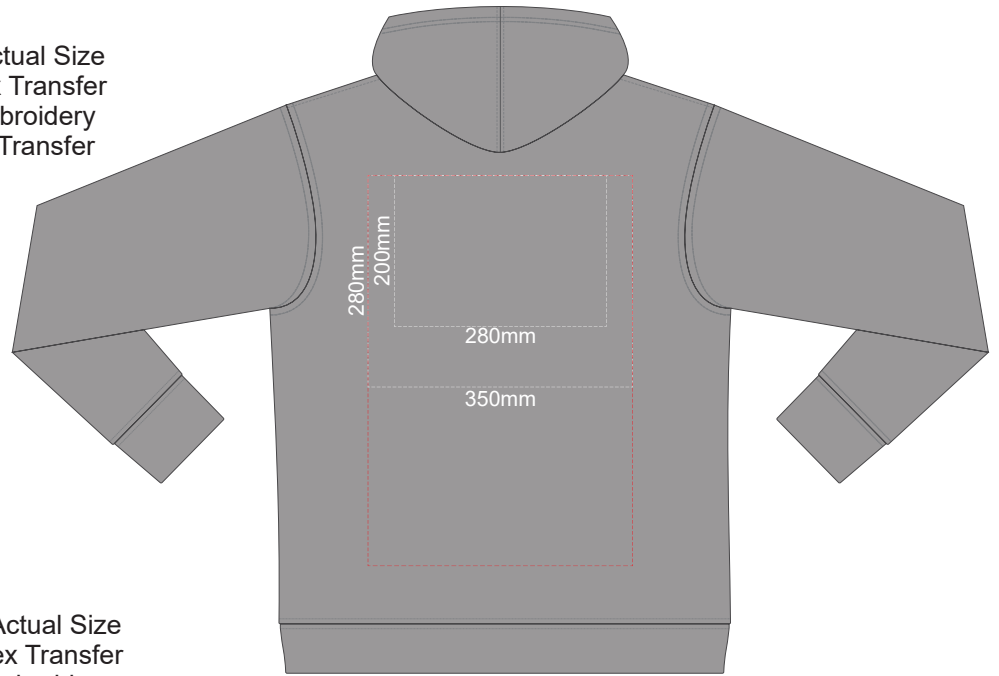

10% of Actual Size
 Colourflex Transfer
 Faux Embroidery
 DigiFlex Transfer

SIDE 1 LARGE

SIDE 2 LARGE

Ecu
Heather Grey
Graphite
Red
Olive
Aqua
Slate Blue
Royal Blue
Navy
Charcoal

10% of Actual Size
Screen Print (3 col max)
Puff Print (One Colour Only)

FRONT XL

BACK XL

100% of Actual Size
Embroidery

FRONT XL

Ecrú
Heather Grey
Graphite
Red
Olive
Aqua
Slate Blue
Royal Blue
Navy
Charcoal
Black

FRONT XL

10% of Actual Size
 Colourflex Transfer
 Faux Embroidery
 DigiFlex Transfer