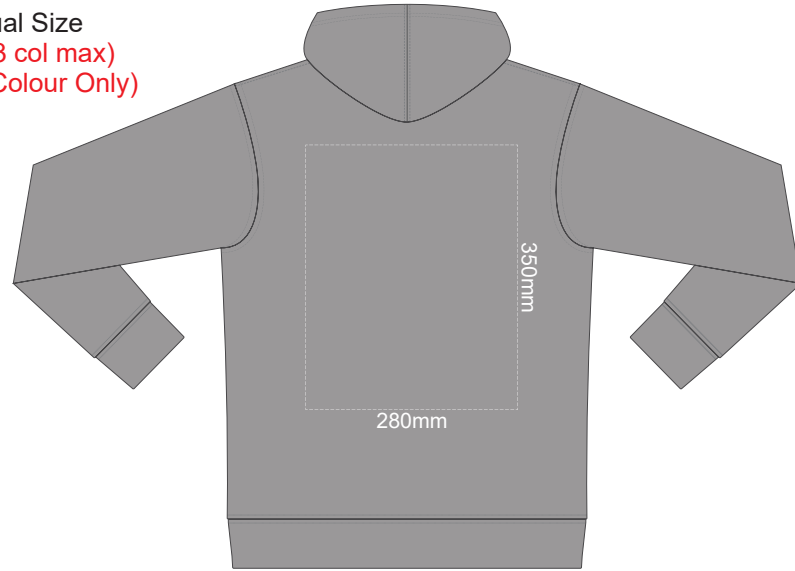

10% of Actual Size
Screen Print (3 col max)
Puff Print (One Colour Only)

FRONT XS

BACK XS

100% of Actual Size
Embroidery

FRONT XS

Ecu
Heather Grey
Graphite
Red
Olive
Aqua
Slate Blue
Royal Blue
Navy
Charcoal
Black

FRONT XS

10% of Actual Size
 Colourflex Transfer
 Faux Embroidery
 DigiFlex Transfer

BACK XS

Print area can be rotated to best suit.
 Branding area can be moved anywhere within the red line.

10% of Actual Size
 Colourflex Transfer
 Faux Embroidery
 DigiFlex Transfer

FRONT SMALL

Ecu
Heather Grey
Graphite
Red
Olive
Aqua
Slate Blue
Royal Blue
Navy
Charcoal

FRONT SMALL

10% of Actual Size
 Colourflex Transfer
 Faux Embroidery
 DigiFlex Transfer

BACK SMALL

Print area can be rotated to best suit.
 Branding area can be moved **anywhere** within the red line.

SIDE 1 SMALL

SIDE 2 SMALL

10% of Actual Size
 Colourflex Transfer
 Faux Embroidery
 DigiFlex Transfer

Ecu
Heather Grey
Graphite
Red
Olive
Aqua
Slate Blue
Royal Blue
Navy
Charcoal

10% of Actual Size
Screen Print (3 col max)
Puff Print (One Colour Only)