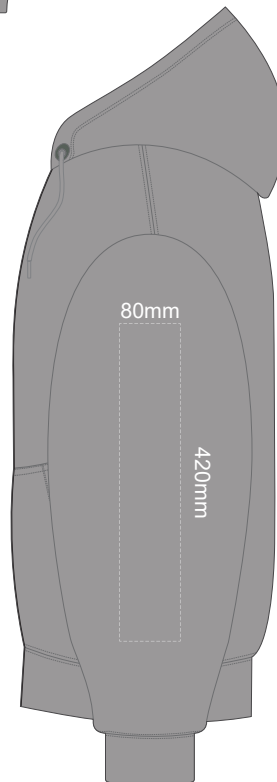

FRONT XS

10% of Actual Size
 Colourflex Transfer
 Faux Embroidery
 DigiFlex Transfer

BACK XS

Print area can be rotated to best suit.
 Branding area can be moved anywhere within the red line.

10% of Actual Size
 Colourflex Transfer
 Faux Embroidery
 DigiFlex Transfer

SIDE 1 3XL

SIDE 2 3XL

Ecu
Heather Grey
Graphite
Red
Olive
Aqua
Slate Blue
Royal Blue
Navy
Charcoal

10% of Actual Size
Screen Print (3 col max)
Puff Print (One Colour Only)

FRONT 4XL

BACK 4XL

100% of Actual Size
Embroidery

FRONT 4XL

Ecu
Heather Grey
Graphite
Red
Olive
Aqua
Slate Blue
Royal Blue
Navy
Charcoal

FRONT 4XL

10% of Actual Size
Colourflex Transfer
Faux Embroidery
DigiFlex Transfer

BACK 4XL

Print area can be rotated to best suit.
Branding area can be moved **anywhere within the red line.**

10% of Actual Size
Colourflex Transfer
Faux Embroidery
DigiFlex Transfer

SIDE 1 4XL

SIDE 2 4XL

Ecu
Heather Grey
Graphite
Red
Olive
Aqua
Slate Blue
Royal Blue
Navy
Charcoal