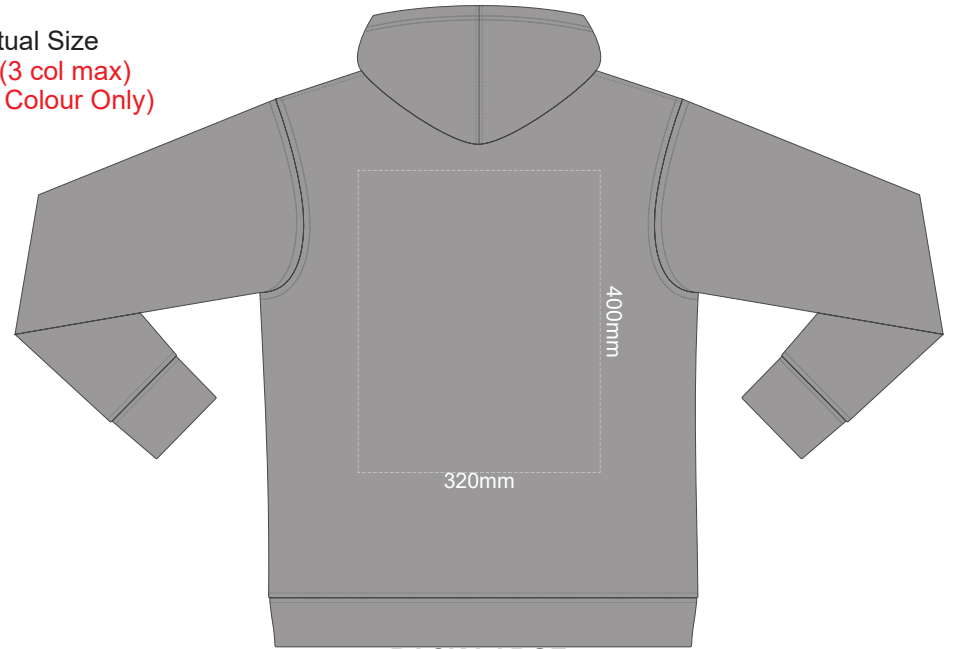

BACK LARGE

100% of Actual Size
Embroidery