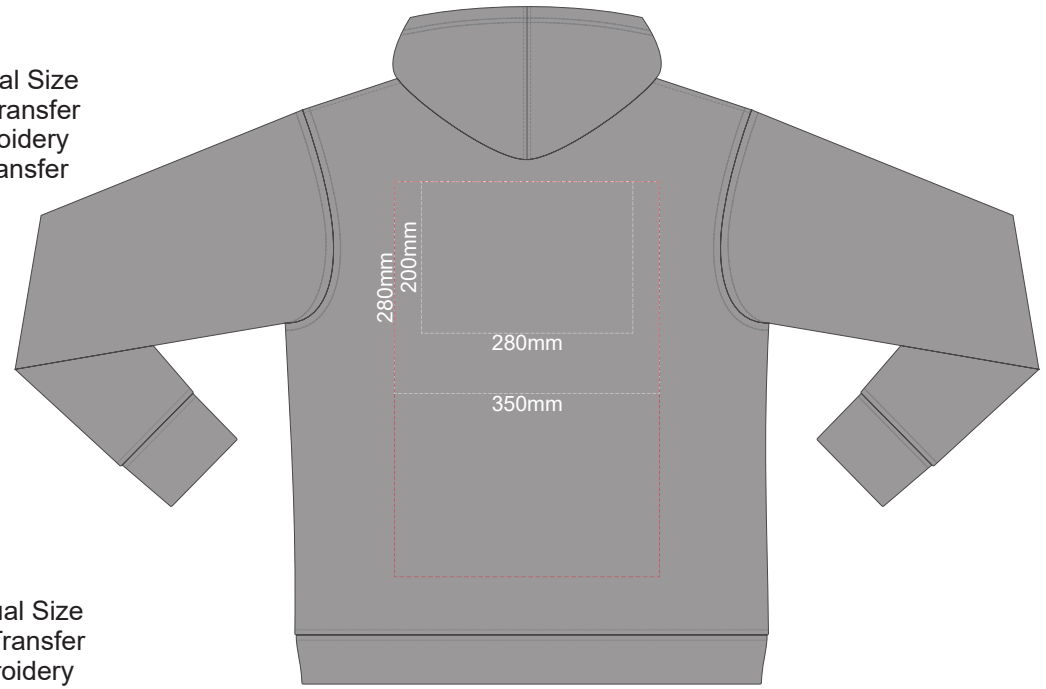

10% of Actual Size
Screen Print (3 col max)
Puff Print (One Colour Only)

FRONT 2XL

BACK 2XL

100% of Actual Size
Embroidery

FRONT 2XL

Ecu
Heather Grey
Graphite
Red
Olive
Aqua
Slate Blue
Royal Blue
Navy
Charcoal

FRONT 2XL

10% of Actual Size
 Colourflex Transfer
 Faux Embroidery
 DigiFlex Transfer

BACK 2XL

Print area can be rotated to best suit.
 Branding area can be moved anywhere within the red line.

10% of Actual Size
 Colourflex Transfer
 Faux Embroidery
 DigiFlex Transfer