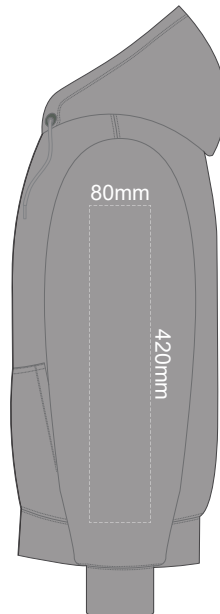

10% of Actual Size
Screen Print (3 col max)
Puff Print (One Colour Only)

FRONT XS

BACK XS

100% of Actual Size
Embroidery

FRONT XS

Ecu
Heather Grey
Graphite
Red
Olive
Aqua
Slate Blue
Royal Blue
Navy
Charcoal
Black

FRONT XS

10% of Actual Size
 Colourflex Transfer
 Faux Embroidery
 DigiFlex Transfer

BACK XS

Print area can be rotated to best suit.
 Branding area can be moved anywhere within the red line.

10% of Actual Size
 Colourflex Transfer
 Faux Embroidery
 DigiFlex Transfer

SIDE 1 XS

SIDE 2 XS

Ecu
Heather Grey
Graphite
Red
Olive
Aqua
Slate Blue
Royal Blue
Navy
Charcoal

10% of Actual Size
Screen Print (3 col max)
Puff Print (One Colour Only)

FRONT SMALL

BACK SMALL

100% of Actual Size
Embroidery

FRONT SMALL

Ecu
Heather Grey
Graphite
Red
Olive
Aqua
Slate Blue
Royal Blue
Navy
Charcoal

FRONT SMALL

10% of Actual Size
 Colourflex Transfer
 Faux Embroidery
 DigiFlex Transfer

BACK SMALL

Print area can be rotated to best suit.
 Branding area can be moved **anywhere** within the red line.