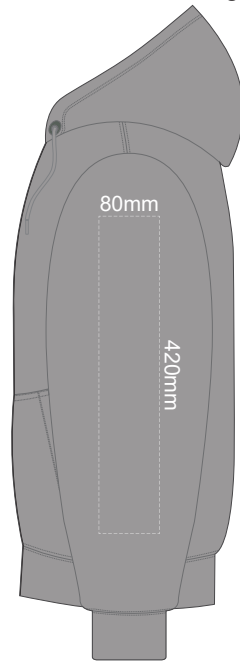

FRONT XS

10% of Actual Size
 Colourflex Transfer
 Faux Embroidery
 DigiFlex Transfer

BACK XS

Print area can be rotated to best suit.
 Branding area can be moved anywhere within the red line.

10% of Actual Size
 Colourflex Transfer
 Faux Embroidery
 DigiFlex Transfer

SIDE 1 SMALL

SIDE 2 SMALL

10% of Actual Size
 Colourflex Transfer
 Faux Embroidery
 DigiFlex Transfer

Ecu
Heather Grey
Graphite
Red
Olive
Aqua
Slate Blue
Royal Blue
Navy
Charcoal

10% of Actual Size
Screen Print (3 col max)
Puff Print (One Colour Only)

FRONT MEDIUM

BACK MEDIUM

100% of Actual Size
Embroidery

FRONT MEDIUM

Ecu
Heather Grey
Graphite
Red
Olive
Aqua
Slate Blue
Royal Blue
Navy
Charcoal

FRONT MEDIUM

10% of Actual Size
 Colourflex Transfer
 Faux Embroidery
 DigiFlex Transfer

BACK MEDIUM

Print area can be rotated to best suit.
 Branding area can be moved **anywhere** within the red line.

SIDE 1 MEDIUM

SIDE 2 MEDIUM

10% of Actual Size
 Colourflex Transfer
 Faux Embroidery
 DigiFlex Transfer