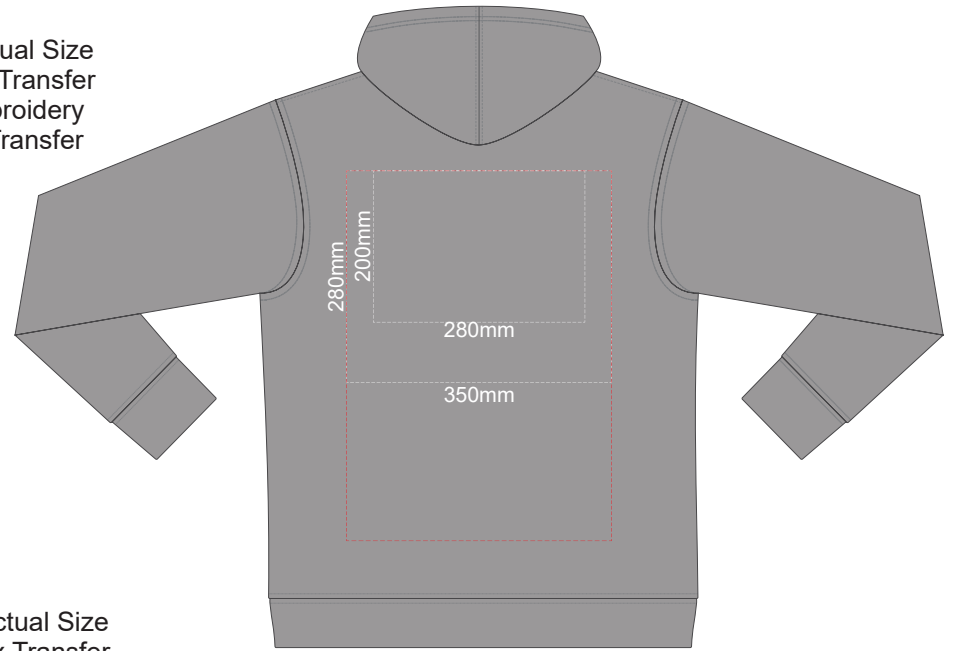

BACK LARGE

Print area can be rotated to best suit.
Branding area can be moved **anywhere within the red line.**

10% of Actual Size
Colourflex Transfer
Faux Embroidery
DigiFlex Transfer