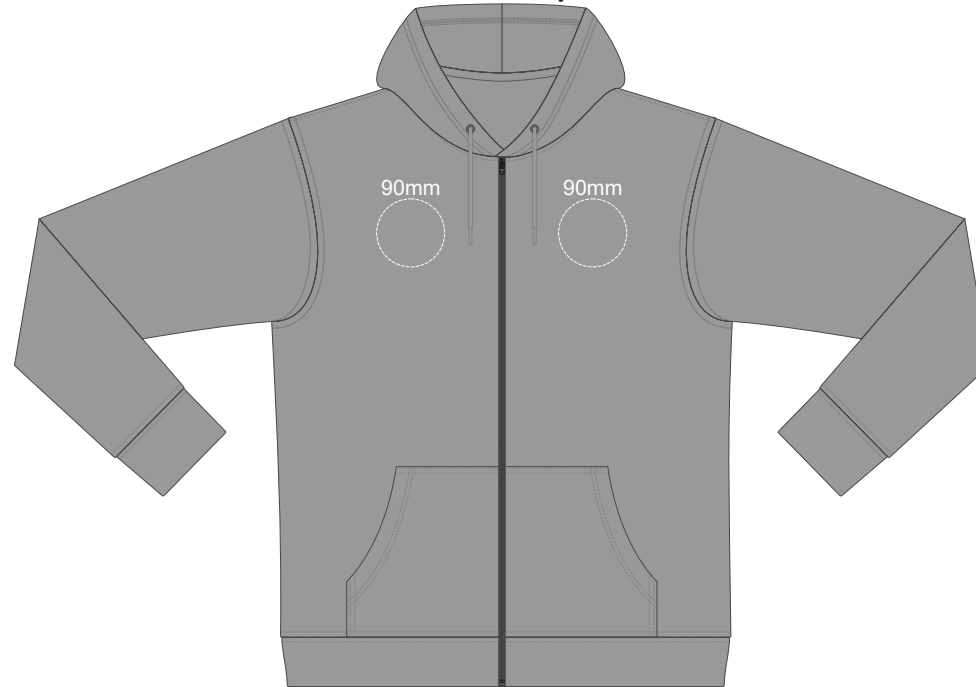

FRONT XL

Ecrú
Heather Grey
Graphite
Red
Olive
Aqua
Slate Blue
Royal Blue
Navy
Charcoal
Black