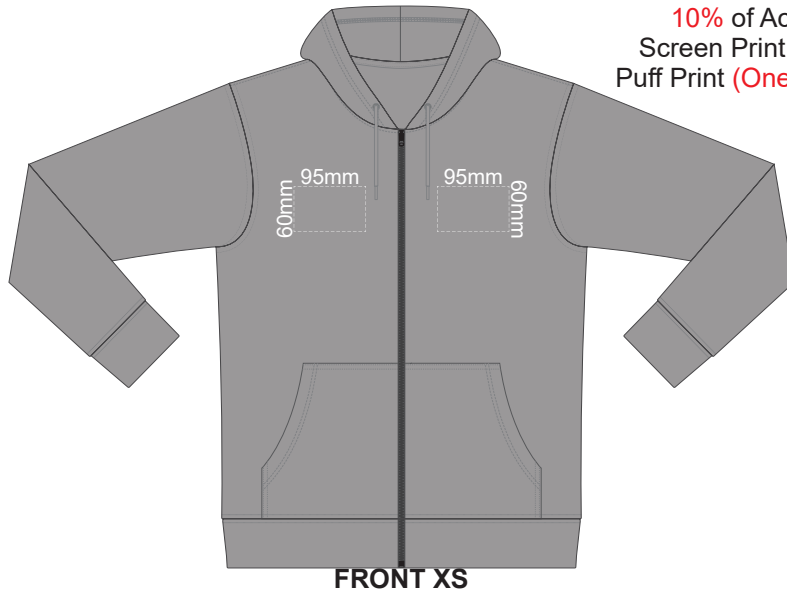

10% of Actual Size
Screen Print (3 col max)
Puff Print (One Colour Only)

FRONT XS

BACK XS

100% of Actual Size
Embroidery

FRONT XS

Ecu
Heather Grey
Graphite
Red
Olive
Aqua
Slate Blue
Royal Blue
Navy
Charcoal
Black

FRONT XS

10% of Actual Size
 Colourflex Transfer
 Faux Embroidery
 DigiFlex Transfer

BACK XS

Print area can be rotated to best suit.
 Branding area can be moved anywhere within the red line.

10% of Actual Size
 Colourflex Transfer
 Faux Embroidery
 DigiFlex Transfer

SIDE 1 XS

SIDE 2 XS

Ecu
Heather Grey
Graphite
Red
Olive
Aqua
Slate Blue
Royal Blue
Navy
Charcoal

10% of Actual Size
Screen Print (3 col max)
Puff Print (One Colour Only)

FRONT SMALL

BACK SMALL

100% of Actual Size
Embroidery

FRONT SMALL

Ecu
Heather Grey
Graphite
Red
Olive
Aqua
Slate Blue
Royal Blue
Navy
Charcoal

FRONT SMALL

10% of Actual Size
 Colourflex Transfer
 Faux Embroidery
 DigiFlex Transfer

BACK SMALL

Print area can be rotated to best suit.
 Branding area can be moved **anywhere** within the red line.