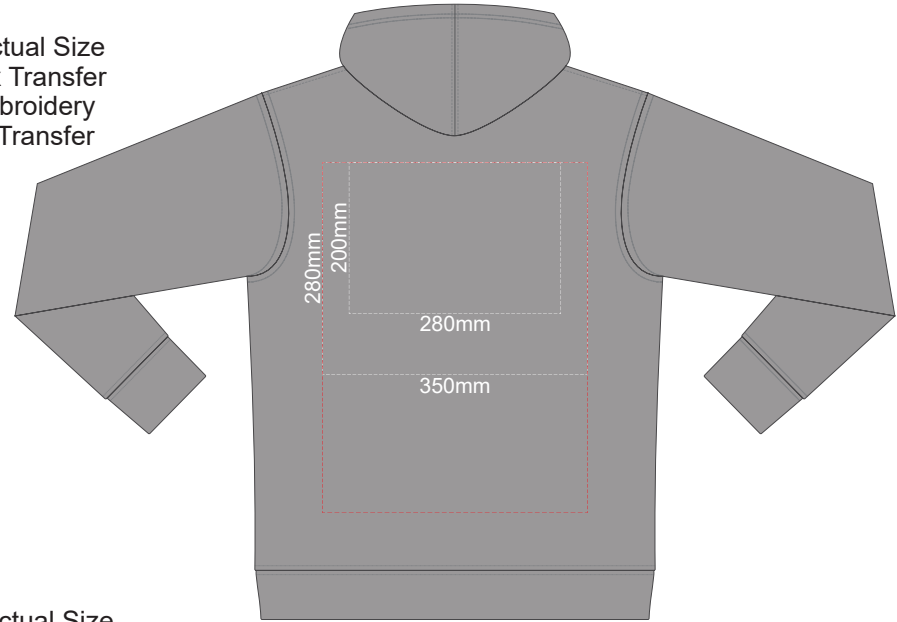

FRONT XS

10% of Actual Size
 Colourflex Transfer
 Faux Embroidery
 DigiFlex Transfer

BACK XS

Print area can be rotated to best suit.
 Branding area can be moved anywhere within the red line.

10% of Actual Size
 Colourflex Transfer
 Faux Embroidery
 DigiFlex Transfer

SIDE 1 SMALL

SIDE 2 SMALL

10% of Actual Size
 Colourflex Transfer
 Faux Embroidery
 DigiFlex Transfer

Ecu
Heather Grey
Graphite
Red
Olive
Aqua
Slate Blue
Royal Blue
Navy
Charcoal

10% of Actual Size
Screen Print (3 col max)
Puff Print (One Colour Only)

FRONT MEDIUM

BACK MEDIUM

100% of Actual Size
Embroidery

FRONT MEDIUM

Ecu
Heather Grey
Graphite
Red
Olive
Aqua
Slate Blue
Royal Blue
Navy
Charcoal

FRONT MEDIUM

10% of Actual Size
 Colourflex Transfer
 Faux Embroidery
 DigiFlex Transfer

BACK MEDIUM

Print area can be rotated to best suit.
 Branding area can be moved **anywhere** within the red line.

SIDE 1 MEDIUM

SIDE 2 MEDIUM

10% of Actual Size
 Colourflex Transfer
 Faux Embroidery
 DigiFlex Transfer