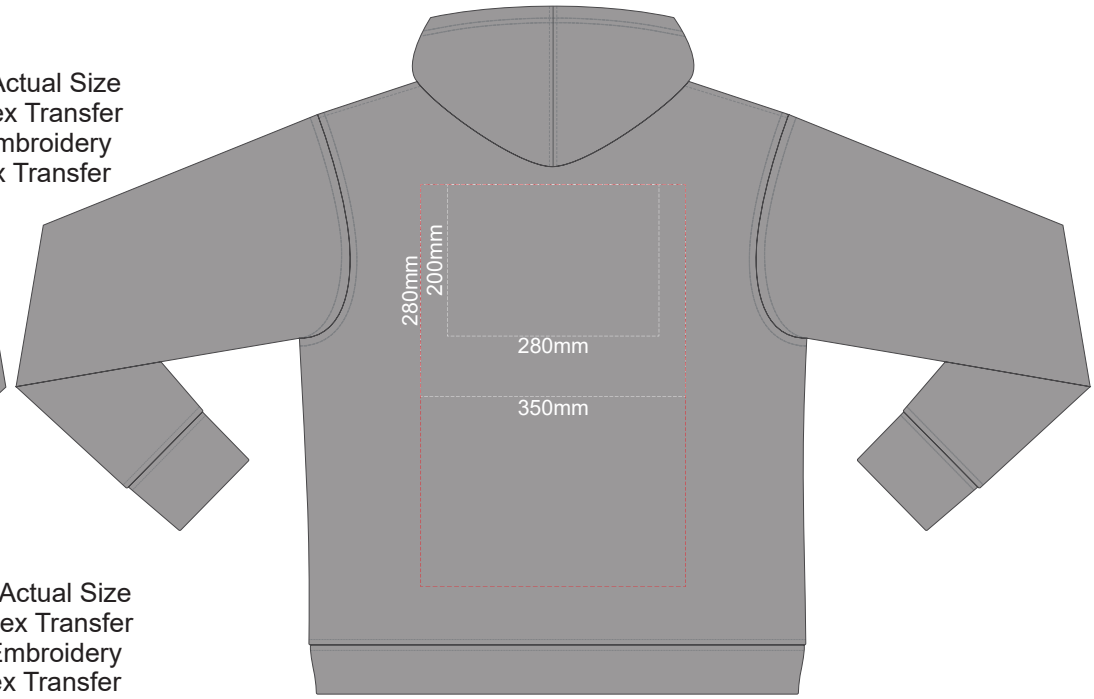

BACK 3XL

Print area can be rotated to best suit.
Branding area can be moved **anywhere within the red line.**