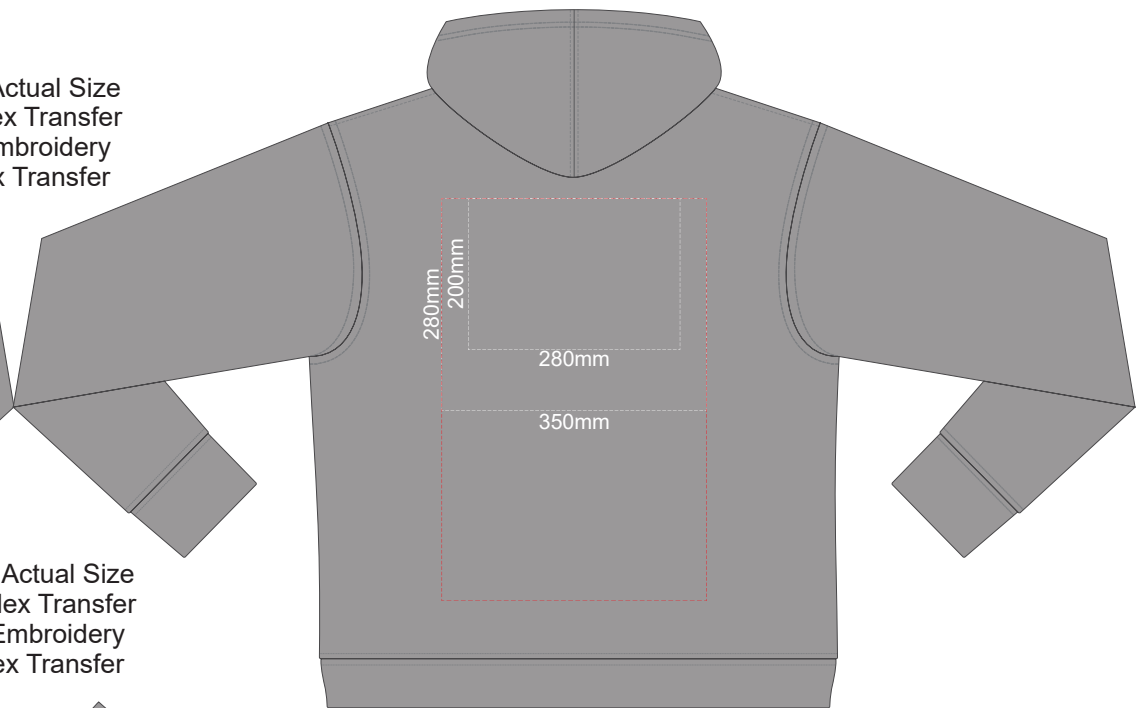

BACK 4XL

Print area can be rotated to best suit.
Branding area can be moved **anywhere within the red line.**

10% of Actual Size
Colourflex Transfer
Faux Embroidery
DigiFlex Transfer