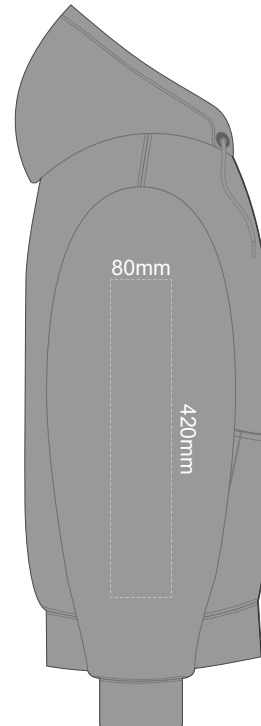

FRONT XS

10% of Actual Size
 Colourflex Transfer
 Faux Embroidery
 DigiFlex Transfer

BACK XS

Print area can be rotated to best suit.
 Branding area can be moved anywhere within the red line.

10% of Actual Size
 Colourflex Transfer
 Faux Embroidery
 DigiFlex Transfer

10% of Actual Size
Screen Print (3 col max)
Puff Print (One Colour Only)

FRONT 2XL

BACK 2XL

100% of Actual Size
Embroidery

FRONT 2XL

Ecu
Heather Grey
Graphite
Red
Olive
Aqua
Slate Blue
Royal Blue
Navy
Charcoal

FRONT 2XL

10% of Actual Size
 Colourflex Transfer
 Faux Embroidery
 DigiFlex Transfer

BACK 2XL

Print area can be rotated to best suit.
 Branding area can be moved anywhere within the red line.

10% of Actual Size
 Colourflex Transfer
 Faux Embroidery
 DigiFlex Transfer

SIDE 1 2XL

SIDE 2 2XL

Ecu
Heather Grey
Graphite
Red
Olive
Aqua
Slate Blue
Royal Blue
Navy
Charcoal

10% of Actual Size
Screen Print (3 col max)
Puff Print (One Colour Only)

FRONT 3XL

BACK 3XL

100% of Actual Size
Embroidery