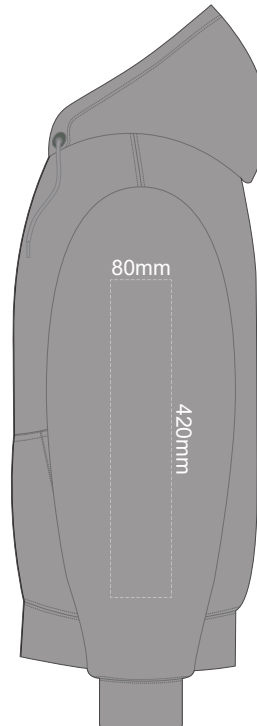

FRONT XS

10% of Actual Size
 Colourflex Transfer
 Faux Embroidery
 DigiFlex Transfer

BACK XS

Print area can be rotated to best suit.
 Branding area can be moved anywhere within the red line.

10% of Actual Size
 Colourflex Transfer
 Faux Embroidery
 DigiFlex Transfer

10% of Actual Size
Screen Print (3 col max)
Puff Print (One Colour Only)

FRONT 2XL

BACK 2XL

100% of Actual Size
Embroidery

FRONT 2XL

Ecu
Heather Grey
Graphite
Red
Olive
Aqua
Slate Blue
Royal Blue
Navy
Charcoal

FRONT 2XL

10% of Actual Size
 Colourflex Transfer
 Faux Embroidery
 DigiFlex Transfer

BACK 2XL

Print area can be rotated to best suit.
 Branding area can be moved anywhere within the red line.

10% of Actual Size
 Colourflex Transfer
 Faux Embroidery
 DigiFlex Transfer

SIDE 1 2XL

SIDE 2 2XL

Ecu
Heather Grey
Graphite
Red
Olive
Aqua
Slate Blue
Royal Blue
Navy
Charcoal

10% of Actual Size
Screen Print (3 col max)
Puff Print (One Colour Only)

FRONT 3XL

BACK 3XL

100% of Actual Size
Embroidery