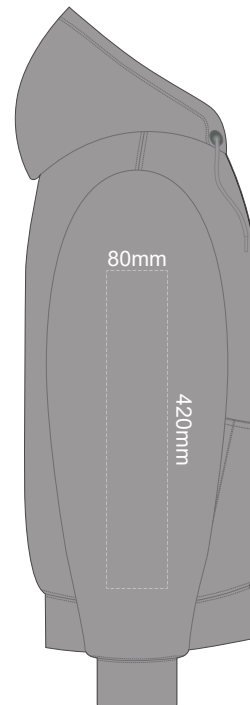

FRONT XS

10% of Actual Size
 Colourflex Transfer
 Faux Embroidery
 DigiFlex Transfer

BACK XS

Print area can be rotated to best suit.
 Branding area can be moved anywhere within the red line.

10% of Actual Size
 Colourflex Transfer
 Faux Embroidery
 DigiFlex Transfer

10% of Actual Size
 Colourflex Transfer
 Faux Embroidery
 DigiFlex Transfer

SIDE 1 LARGE

SIDE 2 LARGE

Ecu
Heather Grey
Graphite
Red
Olive
Aqua
Slate Blue
Royal Blue
Navy
Charcoal

10% of Actual Size
Screen Print (3 col max)
Puff Print (One Colour Only)

FRONT XL

BACK XL

100% of Actual Size
Embroidery

FRONT XL

Ecrú
Heather Grey
Graphite
Red
Olive
Aqua
Slate Blue
Royal Blue
Navy
Charcoal
Black

FRONT XL

10% of Actual Size
 Colourflex Transfer
 Faux Embroidery
 DigiFlex Transfer

BACK XL

Print area can be rotated to best suit.
 Branding area can be moved **anywhere within the red line.**

SIDE 1 XL

SIDE 2 XL

Ecu
Heather Grey
Graphite
Red
Olive
Aqua
Slate Blue
Royal Blue
Navy
Charcoal