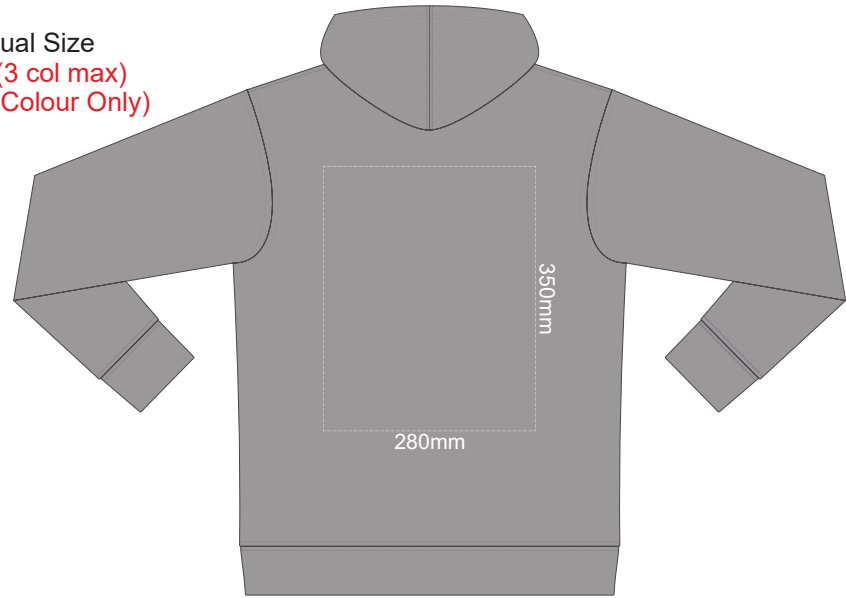

FRONT XS

10% of Actual Size
 Colourflex Transfer
 Faux Embroidery
 DigiFlex Transfer

BACK XS

Print area can be rotated to best suit.
 Branding area can be moved anywhere within the red line.

10% of Actual Size
 Colourflex Transfer
 Faux Embroidery
 DigiFlex Transfer

SIDE 1 XS

SIDE 2 XS

Ecu
Heather Grey
Graphite
Red
Olive
Aqua
Slate Blue
Royal Blue
Navy
Charcoal

10% of Actual Size
Screen Print (3 col max)
Puff Print (One Colour Only)

FRONT SMALL

BACK SMALL

100% of Actual Size
Embroidery

FRONT SMALL

Ecu
Heather Grey
Graphite
Red
Olive
Aqua
Slate Blue
Royal Blue
Navy
Charcoal

FRONT SMALL

10% of Actual Size
 Colourflex Transfer
 Faux Embroidery
 DigiFlex Transfer

BACK SMALL

Print area can be rotated to best suit.
 Branding area can be moved **anywhere** within the red line.

SIDE 1 SMALL

SIDE 2 SMALL

10% of Actual Size
 Colourflex Transfer
 Faux Embroidery
 DigiFlex Transfer

Ecu
Heather Grey
Graphite
Red
Olive
Aqua
Slate Blue
Royal Blue
Navy
Charcoal

10% of Actual Size
Screen Print (3 col max)
Puff Print (One Colour Only)