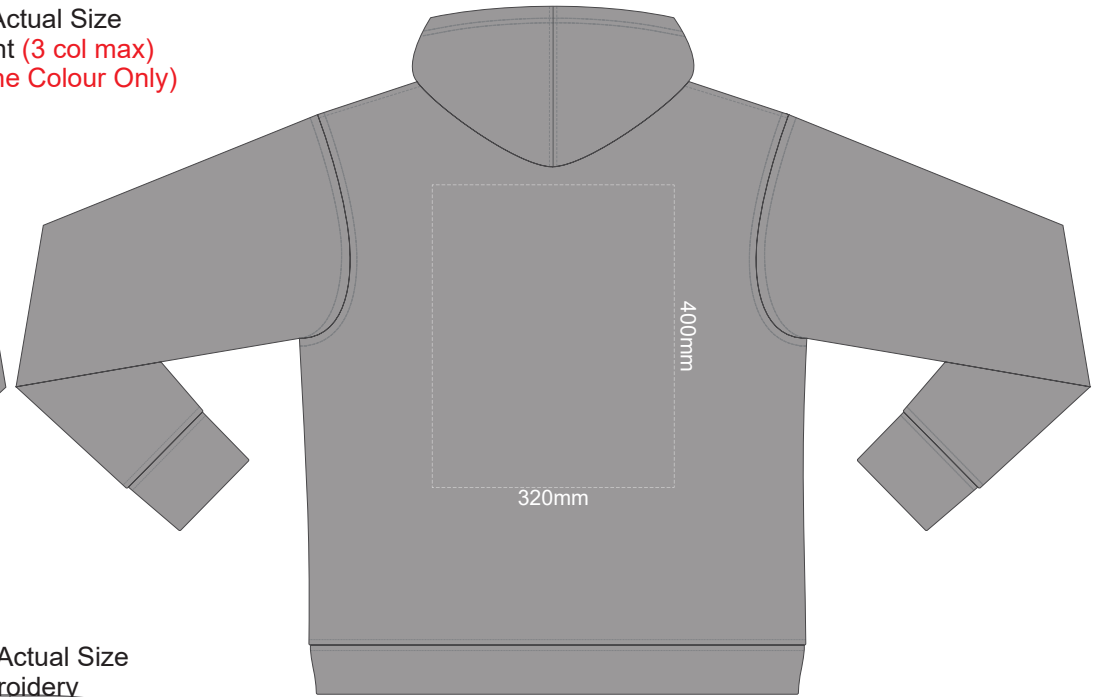

FRONT 2XL

10% of Actual Size
 Colourflex Transfer
 Faux Embroidery
 DigiFlex Transfer

BACK 2XL

Print area can be rotated to best suit.
 Branding area can be moved anywhere within the red line.

10% of Actual Size
 Colourflex Transfer
 Faux Embroidery
 DigiFlex Transfer

SIDE 1 2XL

SIDE 2 2XL

Ecu
Heather Grey
Graphite
Red
Olive
Aqua
Slate Blue
Royal Blue
Navy
Charcoal

10% of Actual Size
Screen Print (3 col max)
Puff Print (One Colour Only)

FRONT 3XL

BACK 3XL

100% of Actual Size
Embroidery