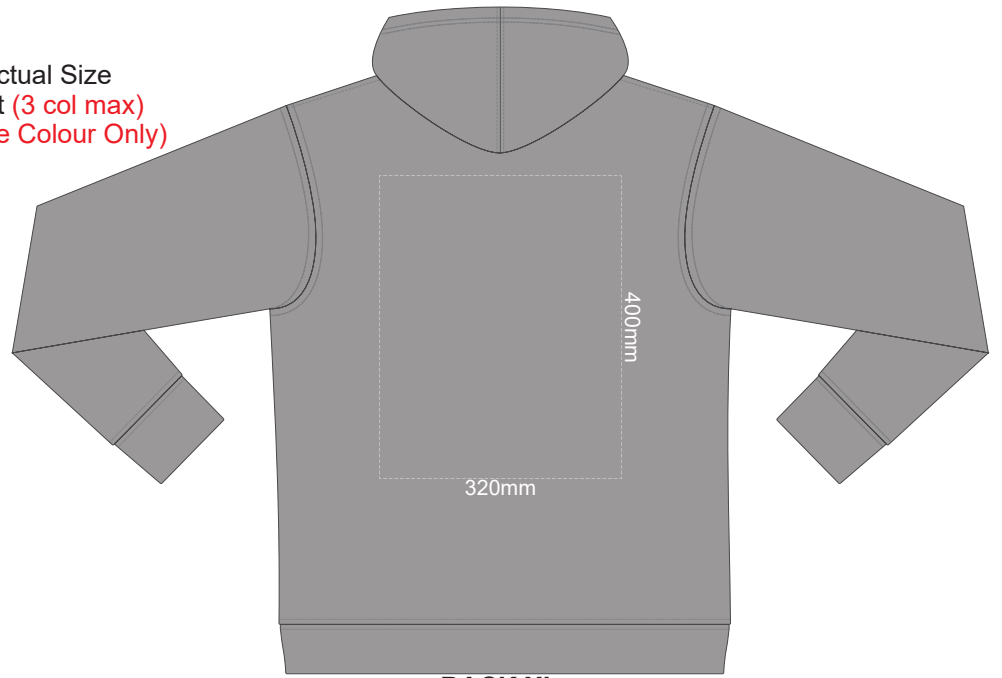

BACK XL

100% of Actual Size
Embroidery