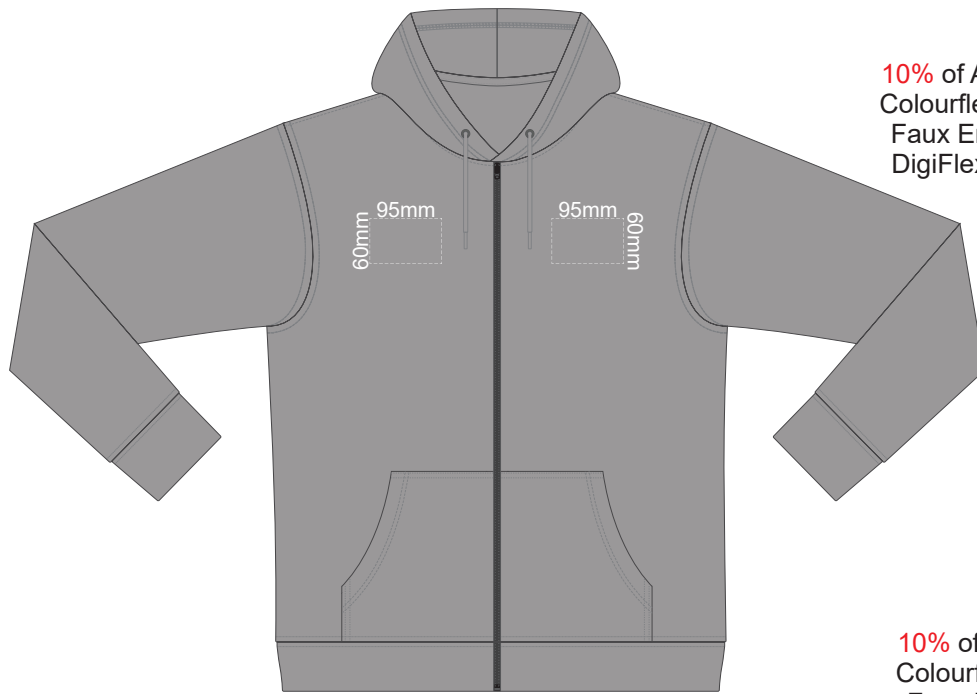

10% of Actual Size
 Colourflex Transfer
 Faux Embroidery
 DigiFlex Transfer

SIDE 1 LARGE

SIDE 2 LARGE

Ecu
Heather Grey
Graphite
Red
Olive
Aqua
Slate Blue
Royal Blue
Navy
Charcoal

10% of Actual Size
Screen Print (3 col max)
Puff Print (One Colour Only)

FRONT XL

BACK XL

100% of Actual Size
Embroidery

FRONT XL

Ecrú
Heather Grey
Graphite
Red
Olive
Aqua
Slate Blue
Royal Blue
Navy
Charcoal
Black

FRONT XL

10% of Actual Size
 Colourflex Transfer
 Faux Embroidery
 DigiFlex Transfer