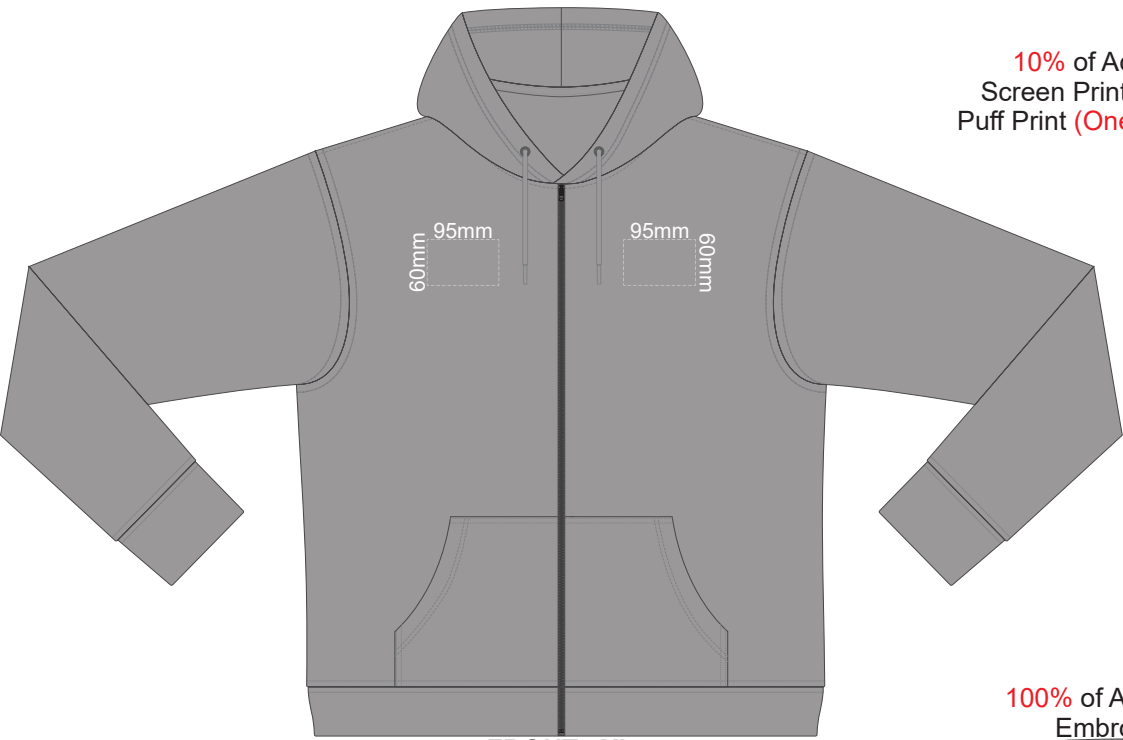

FRONT XS

10% of Actual Size
 Colourflex Transfer
 Faux Embroidery
 DigiFlex Transfer

BACK XS

Print area can be rotated to best suit.
 Branding area can be moved anywhere within the red line.

10% of Actual Size
 Colourflex Transfer
 Faux Embroidery
 DigiFlex Transfer

FRONT 3XL

Ecu
Heather Grey
Graphite
Red
Olive
Aqua
Slate Blue
Royal Blue
Navy
Charcoal

FRONT 3XL

10% of Actual Size
 Colourflex Transfer
 Faux Embroidery
 DigiFlex Transfer

BACK 3XL

Print area can be rotated to best suit.
 Branding area can be moved **anywhere within the red line.**

SIDE 1 3XL

SIDE 2 3XL

Ecu
Heather Grey
Graphite
Red
Olive
Aqua
Slate Blue
Royal Blue
Navy
Charcoal

10% of Actual Size
Screen Print (3 col max)
Puff Print (One Colour Only)

FRONT 4XL

BACK 4XL

100% of Actual Size
Embroidery