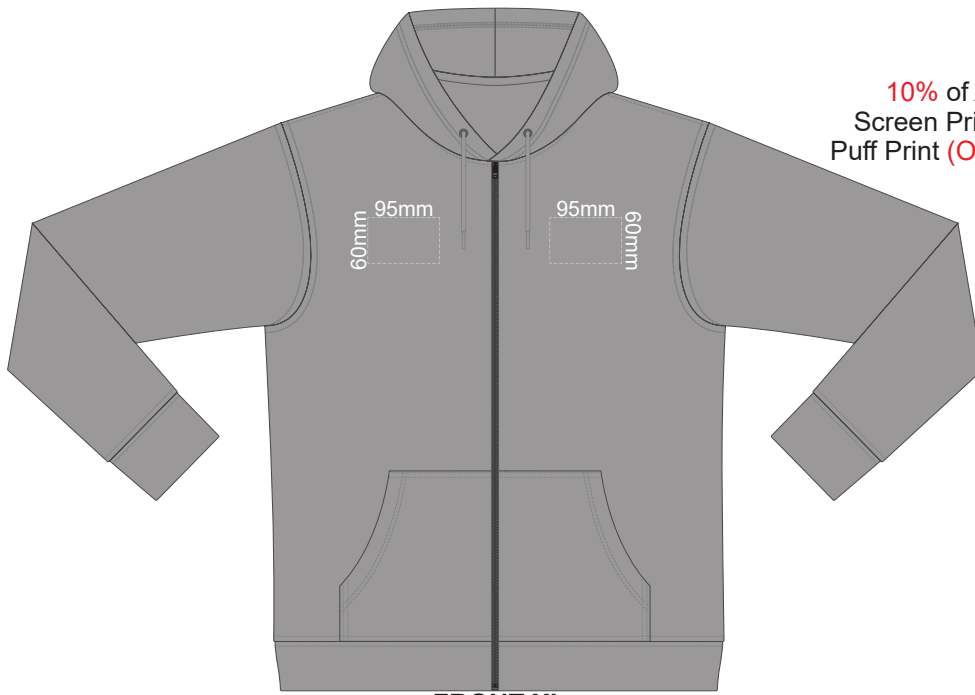

Ecru
Heather Grey
Graphite
Red
Olive
Aqua
Slate Blue
Royal Blue
Navy
Charcoal

FRONT LARGE

10% of Actual Size
 Colourflex Transfer
 Faux Embroidery
 DigiFlex Transfer

BACK LARGE

Print area can be rotated to best suit.
 Branding area can be moved **anywhere within the red line.**

10% of Actual Size
 Colourflex Transfer
 Faux Embroidery
 DigiFlex Transfer

SIDE 1 LARGE

SIDE 2 LARGE

Ecu
Heather Grey
Graphite
Red
Olive
Aqua
Slate Blue
Royal Blue
Navy
Charcoal

10% of Actual Size
Screen Print (3 col max)
Puff Print (One Colour Only)