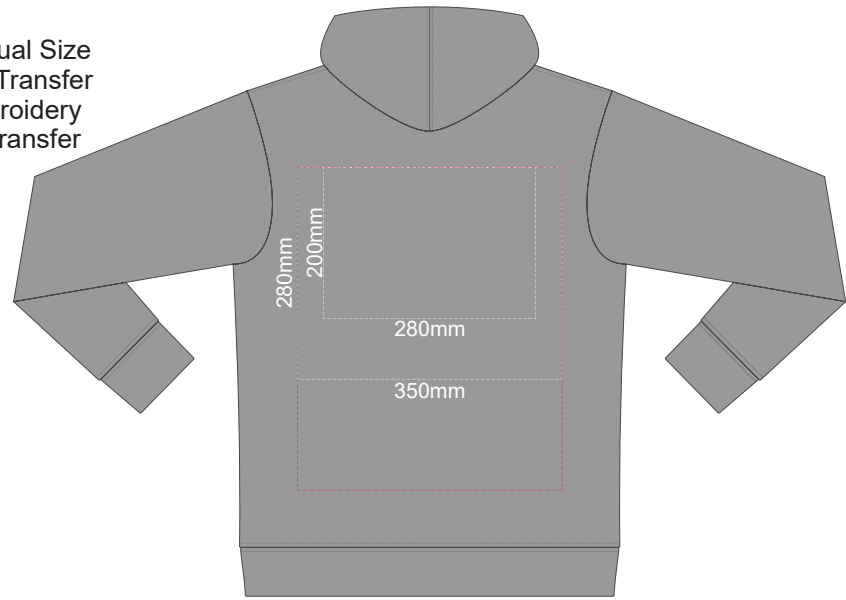

FRONT XS

10% of Actual Size
 Colourflex Transfer
 Faux Embroidery
 DigiFlex Transfer

BACK XS

Print area can be rotated to best suit.
 Branding area can be moved anywhere within the red line.

10% of Actual Size
 Colourflex Transfer
 Faux Embroidery
 DigiFlex Transfer

SIDE 1 XS

SIDE 2 XS

Ecu
Heather Grey
Graphite
Red
Olive
Aqua
Slate Blue
Royal Blue
Navy
Charcoal

10% of Actual Size
Screen Print (3 col max)
Puff Print (One Colour Only)

FRONT SMALL

BACK SMALL

100% of Actual Size
Embroidery

FRONT SMALL

Ecu
Heather Grey
Graphite
Red
Olive
Aqua
Slate Blue
Royal Blue
Navy
Charcoal

FRONT SMALL

10% of Actual Size
 Colourflex Transfer
 Faux Embroidery
 DigiFlex Transfer

BACK SMALL

Print area can be rotated to best suit.
 Branding area can be moved **anywhere** within the red line.

SIDE 1 SMALL

SIDE 2 SMALL

10% of Actual Size
 Colourflex Transfer
 Faux Embroidery
 DigiFlex Transfer

Ecu
Heather Grey
Graphite
Red
Olive
Aqua
Slate Blue
Royal Blue
Navy
Charcoal

10% of Actual Size
Screen Print (3 col max)
Puff Print (One Colour Only)