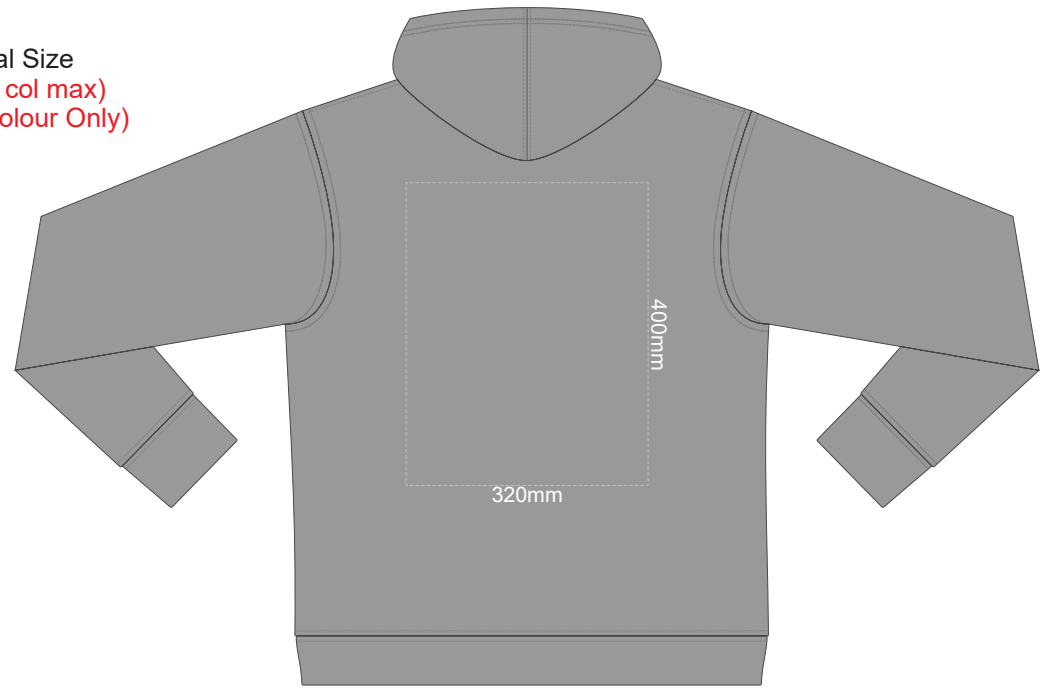

BACK 2XL

100% of Actual Size
Embroidery