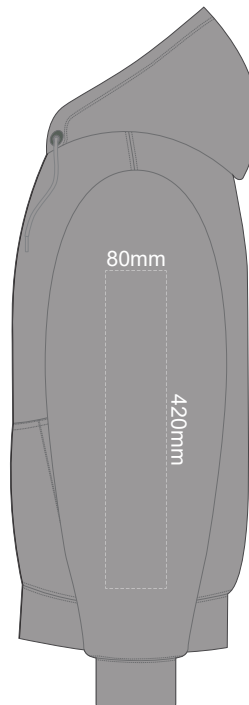

FRONT XS

10% of Actual Size
 Colourflex Transfer
 Faux Embroidery
 DigiFlex Transfer

BACK XS

Print area can be rotated to best suit.
 Branding area can be moved anywhere within the red line.

10% of Actual Size
 Colourflex Transfer
 Faux Embroidery
 DigiFlex Transfer

10% of Actual Size
 Colourflex Transfer
 Faux Embroidery
 DigiFlex Transfer

SIDE 1 LARGE

SIDE 2 LARGE

Ecu
Heather Grey
Graphite
Red
Olive
Aqua
Slate Blue
Royal Blue
Navy
Charcoal

10% of Actual Size
Screen Print (3 col max)
Puff Print (One Colour Only)

FRONT XL

BACK XL

100% of Actual Size
Embroidery

FRONT XL

Ecrú
Heather Grey
Graphite
Red
Olive
Aqua
Slate Blue
Royal Blue
Navy
Charcoal
Black

FRONT XL

10% of Actual Size
 Colourflex Transfer
 Faux Embroidery
 DigiFlex Transfer

BACK XL

Print area can be rotated to best suit.
 Branding area can be moved **anywhere within the red line.**

SIDE 1 XL

SIDE 2 XL

Ecu
Heather Grey
Graphite
Red
Olive
Aqua
Slate Blue
Royal Blue
Navy
Charcoal