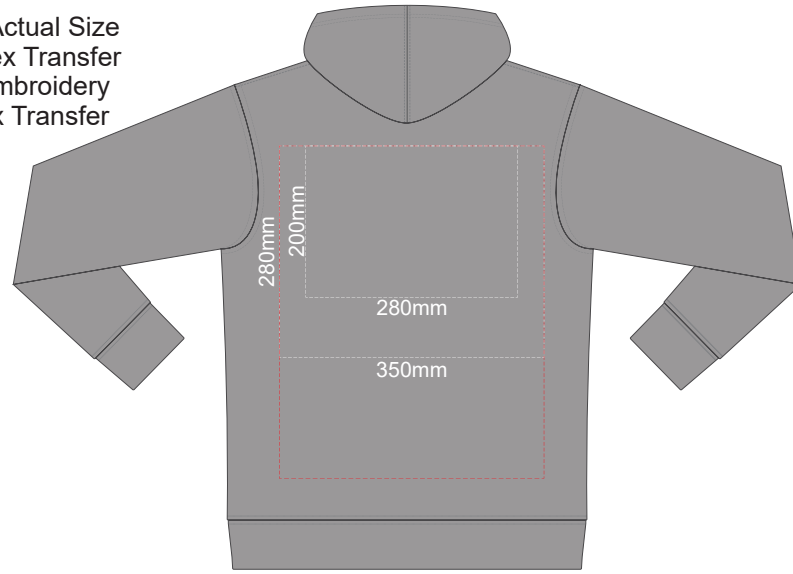

10% of Actual Size
Screen Print (3 col max)
Puff Print (One Colour Only)

FRONT XS

BACK XS

100% of Actual Size
Embroidery

FRONT XS

Ecu
Heather Grey
Graphite
Red
Olive
Aqua
Slate Blue
Royal Blue
Navy
Charcoal
Black

FRONT XS

10% of Actual Size
 Colourflex Transfer
 Faux Embroidery
 DigiFlex Transfer

BACK XS

Print area can be rotated to best suit.
 Branding area can be moved anywhere within the red line.

10% of Actual Size
 Colourflex Transfer
 Faux Embroidery
 DigiFlex Transfer

FRONT SMALL

Ecu
Heather Grey
Graphite
Red
Olive
Aqua
Slate Blue
Royal Blue
Navy
Charcoal

FRONT SMALL

10% of Actual Size
 Colourflex Transfer
 Faux Embroidery
 DigiFlex Transfer

BACK SMALL

Print area can be rotated to best suit.
 Branding area can be moved **anywhere** within the red line.

SIDE 1 SMALL

SIDE 2 SMALL

10% of Actual Size
 Colourflex Transfer
 Faux Embroidery
 DigiFlex Transfer

Ecu
Heather Grey
Graphite
Red
Olive
Aqua
Slate Blue
Royal Blue
Navy
Charcoal

10% of Actual Size
Screen Print (3 col max)
Puff Print (One Colour Only)