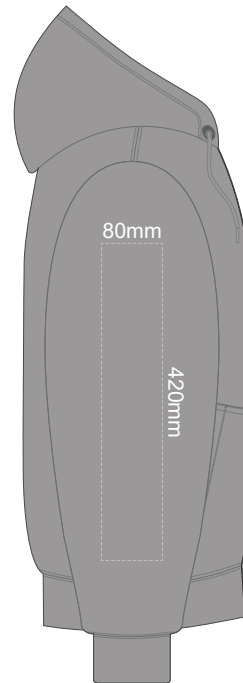

FRONT XS

10% of Actual Size
 Colourflex Transfer
 Faux Embroidery
 DigiFlex Transfer

BACK XS

Print area can be rotated to best suit.
 Branding area can be moved anywhere within the red line.

10% of Actual Size
 Colourflex Transfer
 Faux Embroidery
 DigiFlex Transfer

BACK MEDIUM

Print area can be rotated to best suit.
 Branding area can be moved **anywhere** within the red line.

SIDE 1 MEDIUM

SIDE 2 MEDIUM

10% of Actual Size
 Colourflex Transfer
 Faux Embroidery
 DigiFlex Transfer

Ecru
Heather Grey
Graphite
Red
Olive
Aqua
Slate Blue
Royal Blue
Navy
Charcoal

FRONT LARGE

10% of Actual Size
 Colourflex Transfer
 Faux Embroidery
 DigiFlex Transfer

BACK LARGE

Print area can be rotated to best suit.
 Branding area can be moved **anywhere within the red line.**

10% of Actual Size
 Colourflex Transfer
 Faux Embroidery
 DigiFlex Transfer

SIDE 1 LARGE

SIDE 2 LARGE

Ecu
Heather Grey
Graphite
Red
Olive
Aqua
Slate Blue
Royal Blue
Navy
Charcoal

10% of Actual Size
Screen Print (3 col max)
Puff Print (One Colour Only)