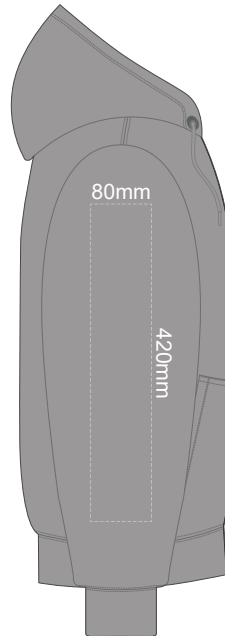

FRONT XS

10% of Actual Size
 Colourflex Transfer
 Faux Embroidery
 DigiFlex Transfer

BACK XS

Print area can be rotated to best suit.
 Branding area can be moved anywhere within the red line.

10% of Actual Size
 Colourflex Transfer
 Faux Embroidery
 DigiFlex Transfer

SIDE 1 XS

SIDE 2 XS

Ecu
Heather Grey
Graphite
Red
Olive
Aqua
Slate Blue
Royal Blue
Navy
Charcoal

10% of Actual Size
Screen Print (3 col max)
Puff Print (One Colour Only)

FRONT SMALL

BACK SMALL

100% of Actual Size
Embroidery

FRONT SMALL

Ecu
Heather Grey
Graphite
Red
Olive
Aqua
Slate Blue
Royal Blue
Navy
Charcoal

FRONT SMALL

10% of Actual Size
 Colourflex Transfer
 Faux Embroidery
 DigiFlex Transfer

BACK SMALL

Print area can be rotated to best suit.
 Branding area can be moved **anywhere** within the red line.

SIDE 1 SMALL

SIDE 2 SMALL

10% of Actual Size
 Colourflex Transfer
 Faux Embroidery
 DigiFlex Transfer

Ecu
Heather Grey
Graphite
Red
Olive
Aqua
Slate Blue
Royal Blue
Navy
Charcoal

10% of Actual Size
Screen Print (3 col max)
Puff Print (One Colour Only)