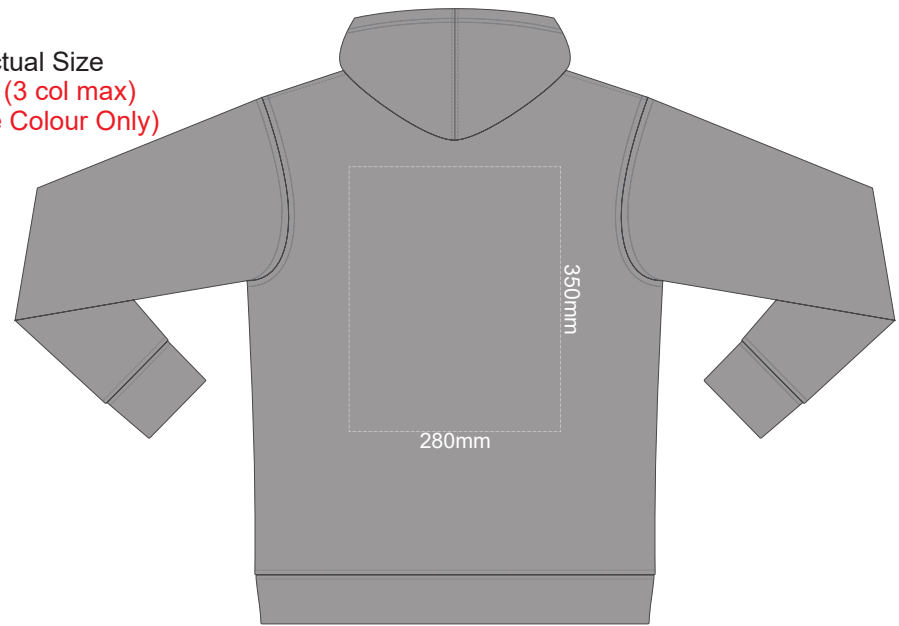

BACK MEDIUM

100% of Actual Size
Embroidery