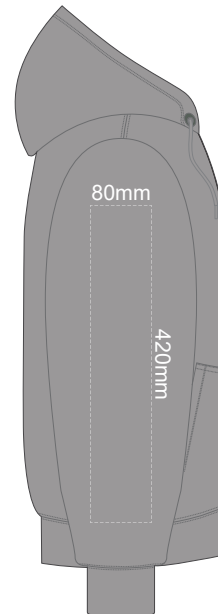

10% of Actual Size
Screen Print (3 col max)
Puff Print (One Colour Only)

FRONT XS

BACK XS

100% of Actual Size
Embroidery

FRONT XS

Ecu
Heather Grey
Graphite
Red
Olive
Aqua
Slate Blue
Royal Blue
Navy
Charcoal
Black

FRONT XS

10% of Actual Size
 Colourflex Transfer
 Faux Embroidery
 DigiFlex Transfer

BACK XS

Print area can be rotated to best suit.
 Branding area can be moved anywhere within the red line.

10% of Actual Size
 Colourflex Transfer
 Faux Embroidery
 DigiFlex Transfer

SIDE 1 XS

SIDE 2 XS

Ecu
Heather Grey
Graphite
Red
Olive
Aqua
Slate Blue
Royal Blue
Navy
Charcoal

10% of Actual Size
Screen Print (3 col max)
Puff Print (One Colour Only)

FRONT SMALL

BACK SMALL

100% of Actual Size
Embroidery

FRONT SMALL

Ecu
Heather Grey
Graphite
Red
Olive
Aqua
Slate Blue
Royal Blue
Navy
Charcoal

FRONT SMALL

10% of Actual Size
 Colourflex Transfer
 Faux Embroidery
 DigiFlex Transfer

BACK SMALL

Print area can be rotated to best suit.
 Branding area can be moved **anywhere** within the red line.