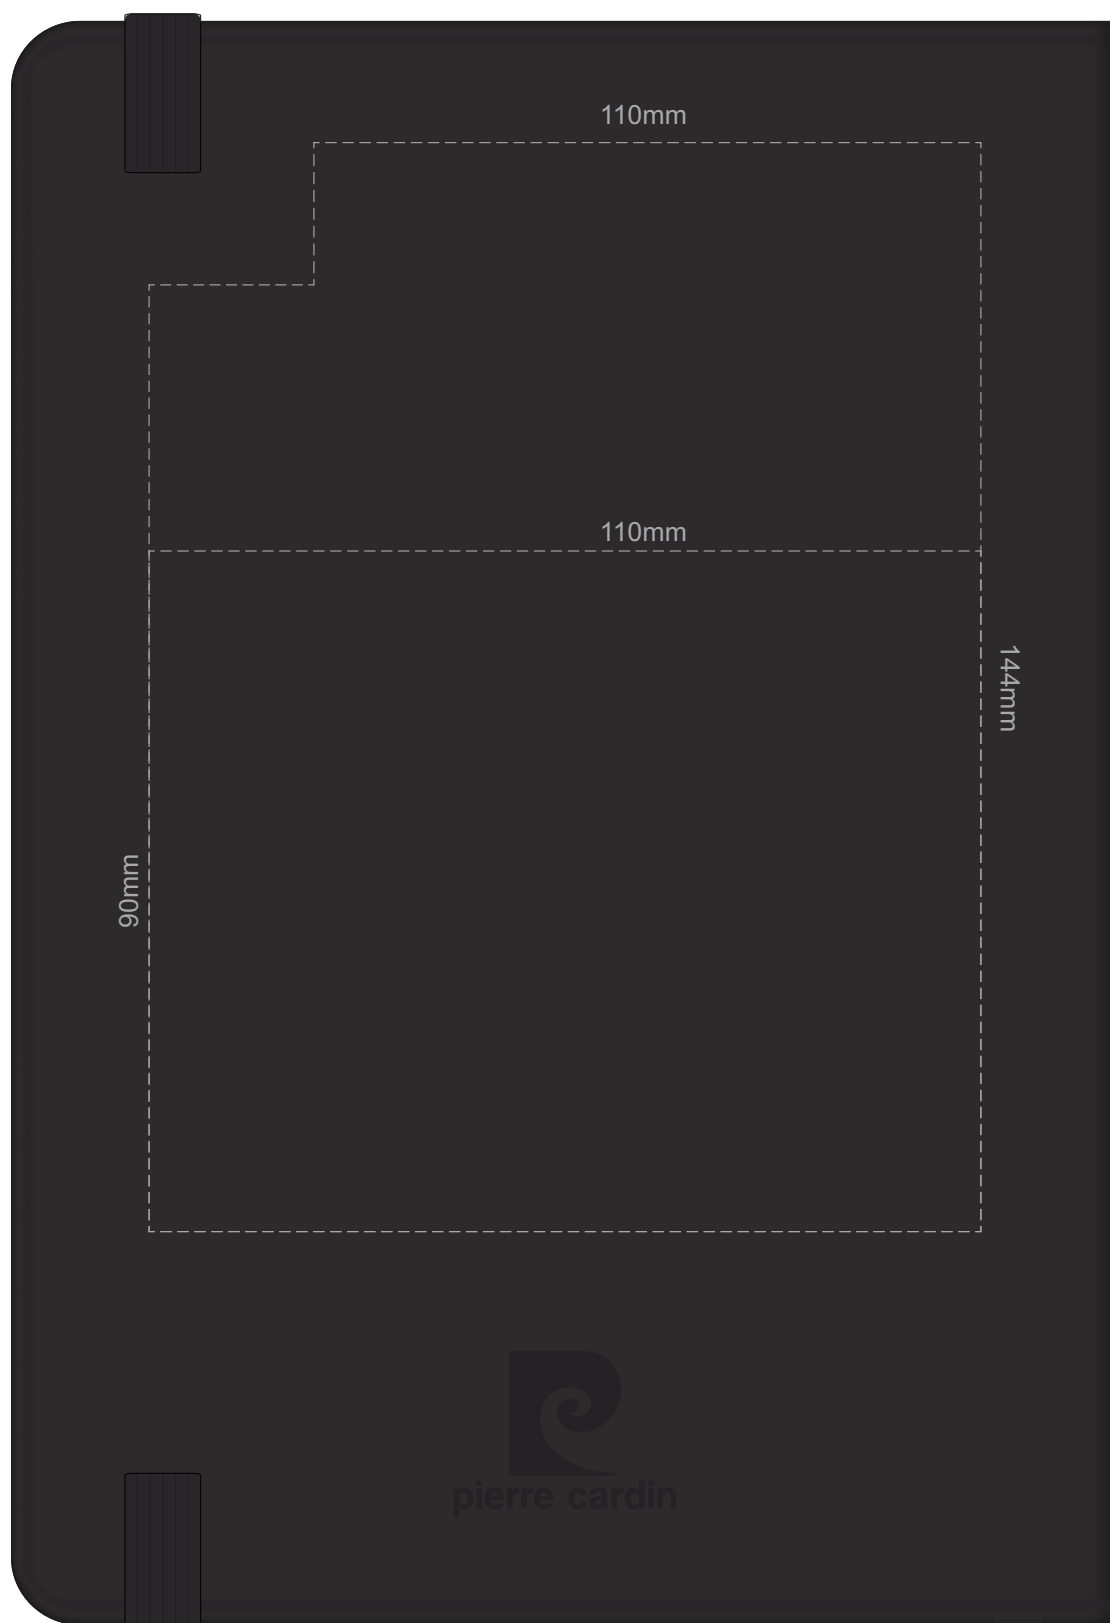

100% of Actual Size
Thermo Debossing
Thermo Debossing XL

Print area 110 x 90mm is moveable within the XL deboss area and can rotate to suit.

100% of Actual Size
Thermo Debossing (back)
Thermo Debossing XL (back)

Print area 110 x 90mm is moveable within the XL deboss area and can rotate to suit.

100% of Actual Size
Foil Printing Front Cover
FRONT ONLY

Please note: Print area 70mm x 55mm is **moveable within the red dotted area**, the print area cannot be rotated. The printing will inherit the texture of the substrate which may affect the legibility of small text or appearance of fine detail.

-  Copper Foil Print Colour
-  Silver Foil Print Colour
-  Gold Foil Print Colour

65% of Actual Size
Digital Print - Belly Band Template

Artwork will be printed directly onto the product via CMYK printing (no white), colours will not be vibrant due to white ink not being available for this process

Green Line = Fold Lines when assembled on notebook

Blue Line = The SIGNIFICANT PRINT AREA

(Keep all critical images & text within this box)

Black Line = Maximum print area

Pink Line = Bleed off to here

25% of Actual Size