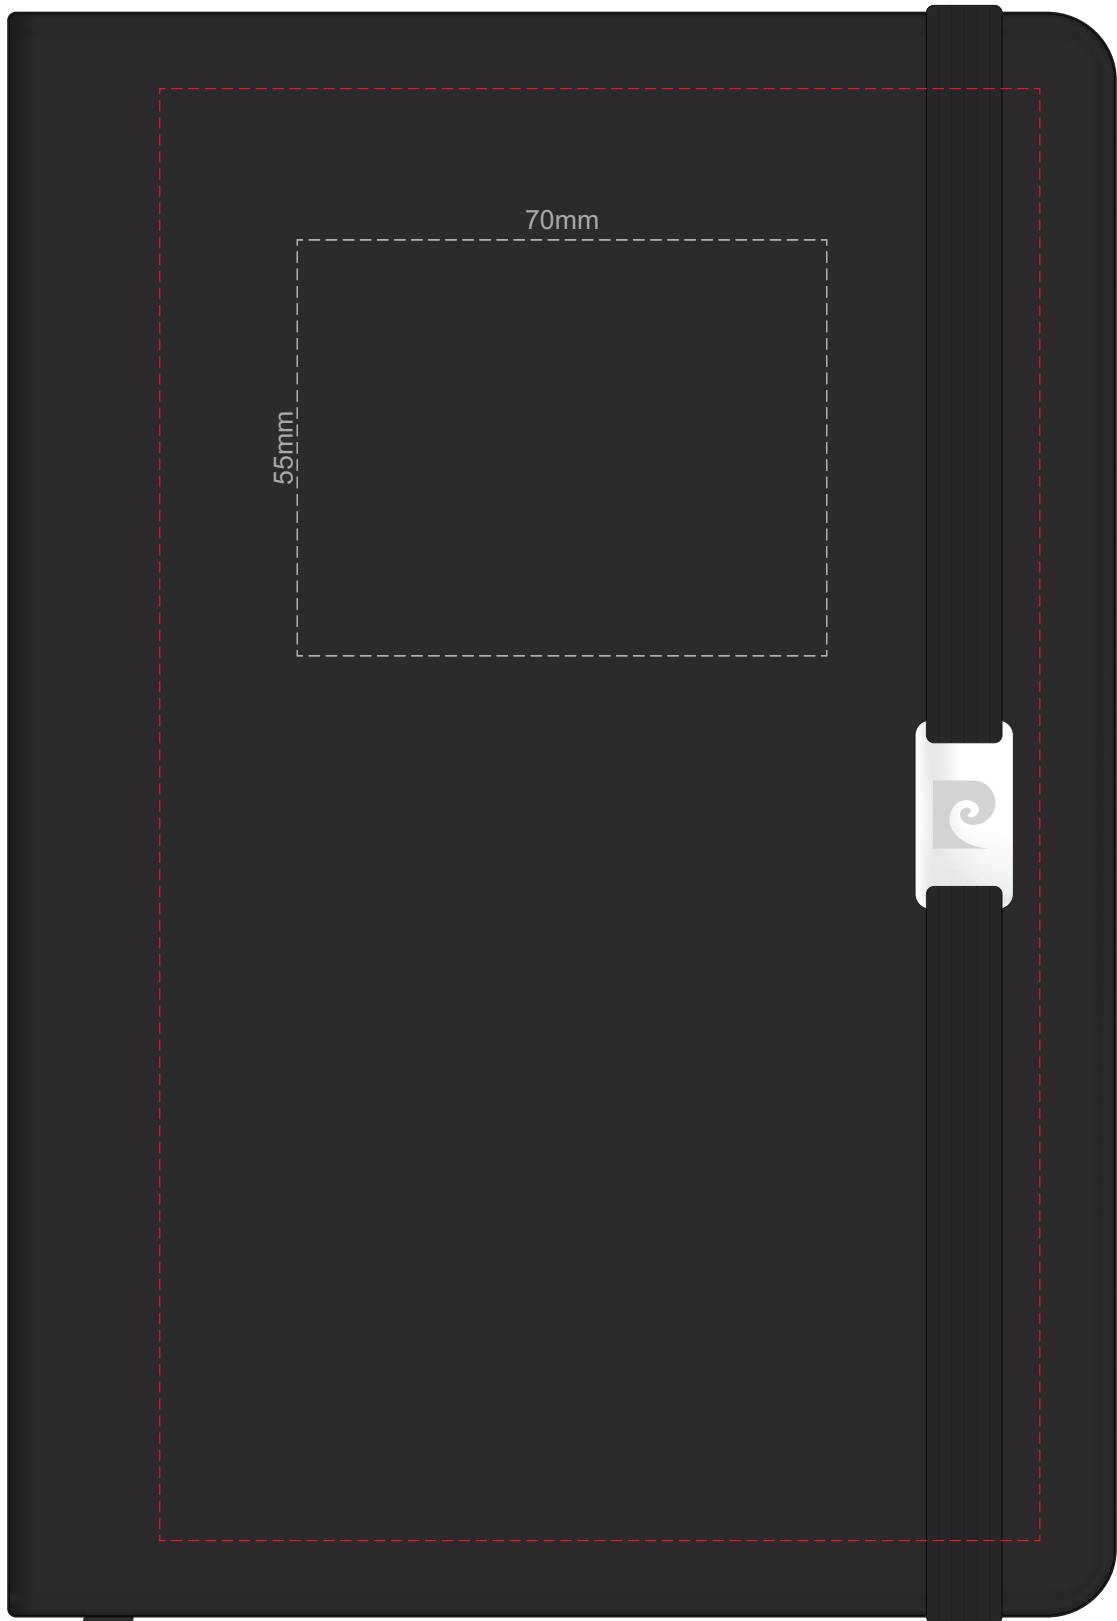

100% of Actual Size
Thermo Debossing
Thermo Debossing XL

Print area 110 x 90mm is moveable within the XL deboss area and can rotate to suit.

100% of Actual Size
Thermo Debossing (back)
Thermo Debossing XL (back)

Print area 110 x 90mm is moveable within the XL deboss area and can rotate to suit.

100% of Actual Size
Foil Printing Front Cover
FRONT ONLY

Please note: Print area 70mm x 55mm is **moveable within the red dotted area**, the print area cannot be rotated. The printing will inherit the texture of the substrate which may affect the legibility of small text or appearance of fine detail.

-  Copper Foil Print Colour
-  Silver Foil Print Colour
-  Gold Foil Print Colour

65% of Actual Size
Digital Print - Belly Band Template

Artwork will be printed directly onto the product via CMYK printing (no white), colours will not be vibrant due to white ink not being available for this process

Green Line = Fold Lines when assembled on notebook

Blue Line = The SIGNIFICANT PRINT AREA

(Keep all critical images & text within this box)

Black Line = Maximum print area

Pink Line = Bleed off to here

25% of Actual Size