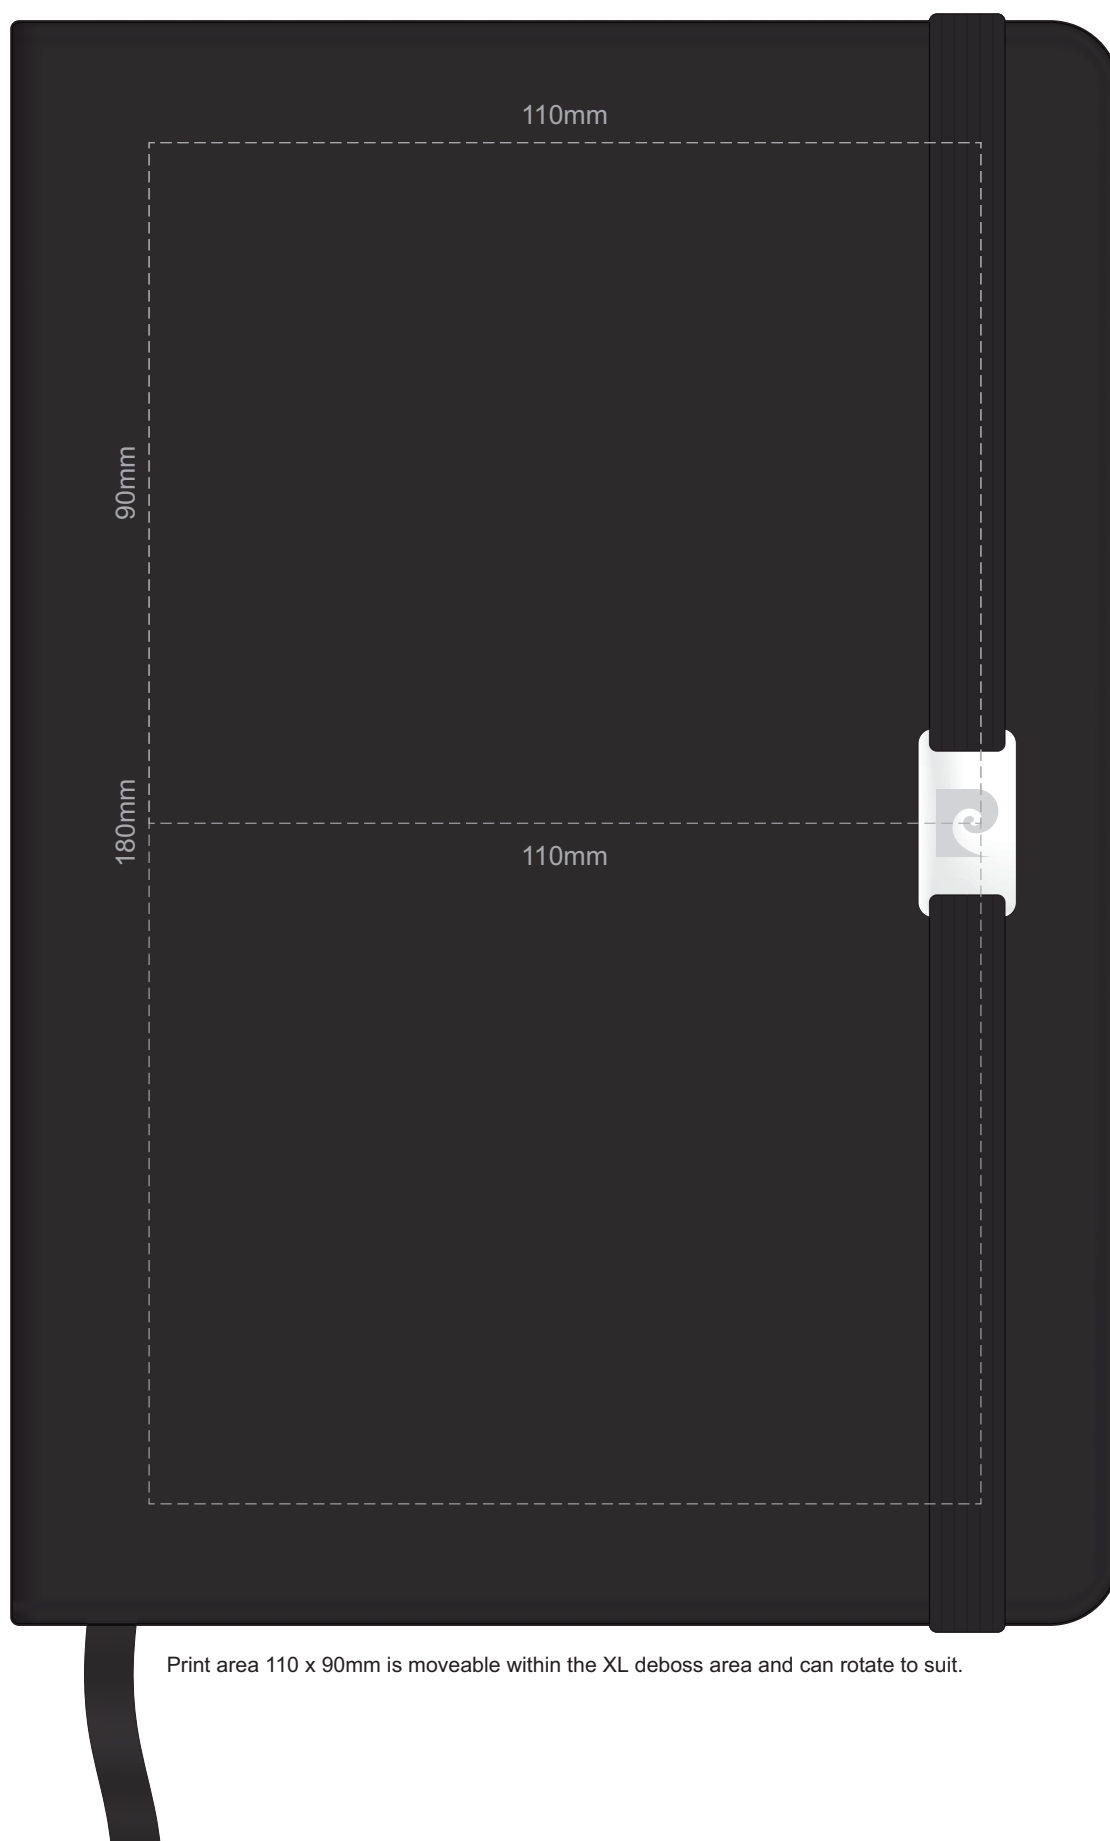

100% of Actual Size
Thermo Debossing
Thermo Debossing XL

Print area 110 x 90mm is moveable within the XL deboss area and can rotate to suit.

100% of Actual Size
Thermo Debossing (back)
Thermo Debossing XL (back)

Print area 110 x 90mm is moveable within the XL deboss area and can rotate to suit.

100% of Actual Size
Foil Printing Front Cover
FRONT ONLY

Please note: Print area 70mm x 55mm is **moveable within the red dotted area**, the print area cannot be rotated. The printing will inherit the texture of the substrate which may affect the legibility of small text or appearance of fine detail.

-  Copper Foil Print Colour
-  Silver Foil Print Colour
-  Gold Foil Print Colour

65% of Actual Size
Digital Print - Belly Band Template

Artwork will be printed directly onto the product via CMYK printing (no white), colours will not be vibrant due to white ink not being available for this process

Green Line = Fold Lines when assembled on notebook

Blue Line = The SIGNIFICANT PRINT AREA

(Keep all critical images & text within this box)

Black Line = Maximum print area

Pink Line = Bleed off to here

25% of Actual Size