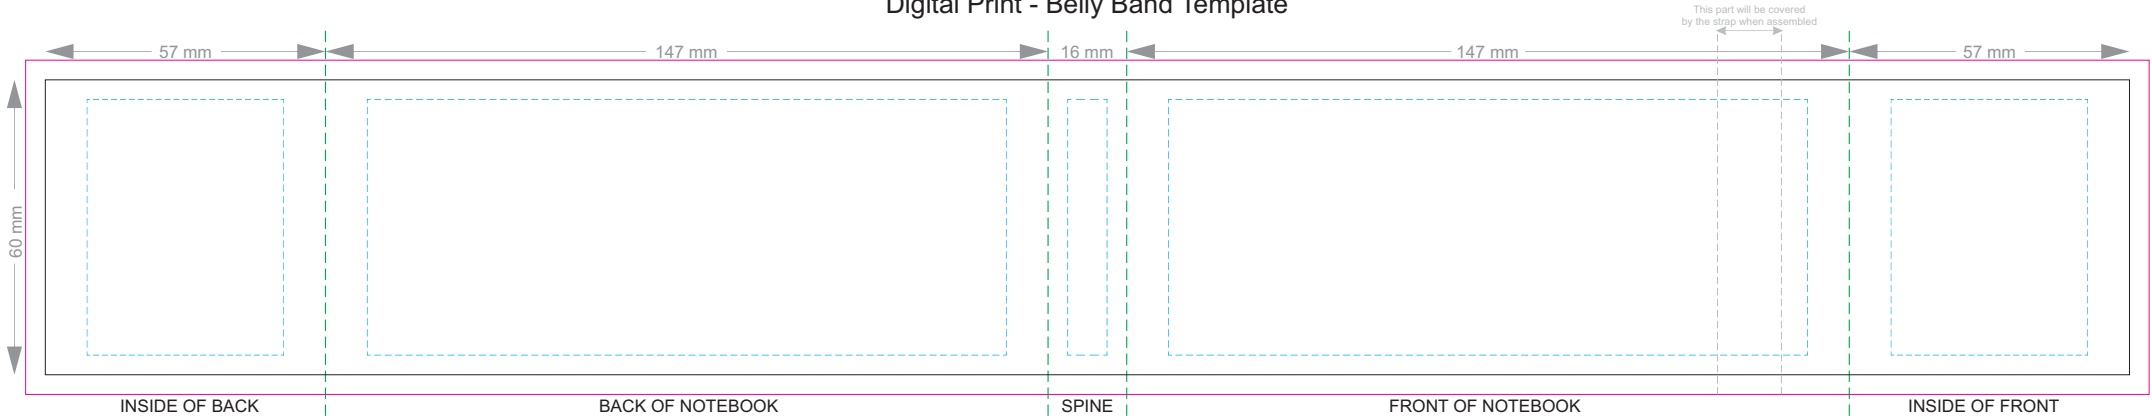

100% of Actual Size
Thermo Debossing
Thermo Debossing XL

Print area 110 x 90mm is moveable within the XL deboss area and can rotate to suit.

100% of Actual Size
Thermo Debossing (back)
Thermo Debossing XL (back)

Print area 110 x 90mm is moveable within the XL deboss area and can rotate to suit.

100% of Actual Size
Foil Printing Front Cover
FRONT ONLY

Please note: Print area 70mm x 55mm is **moveable within the red dotted area**, the print area cannot be rotated. The printing will inherit the texture of the substrate which may affect the legibility of small text or appearance of fine detail.

-  Copper Foil Print Colour
-  Silver Foil Print Colour
-  Gold Foil Print Colour

65% of Actual Size
Digital Print - Belly Band Template

Artwork will be printed directly onto the product via CMYK printing (no white), colours will not be vibrant due to white ink not being available for this process

Green Line = Fold Lines when assembled on notebook

Blue Line = The SIGNIFICANT PRINT AREA

(Keep all critical images & text within this box)

Black Line = Maximum print area

Pink Line = Bleed off to here

25% of Actual Size