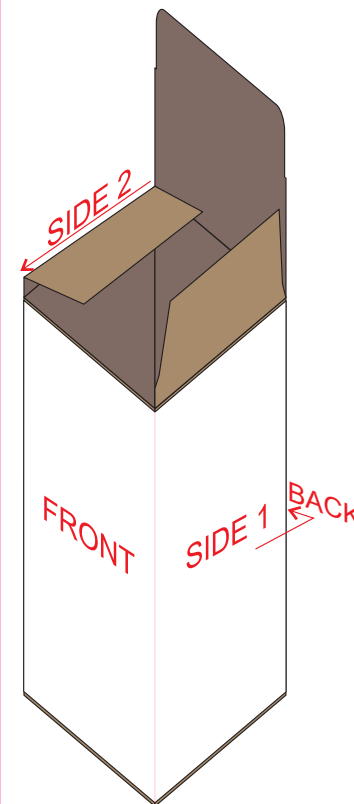

100% of Actual Size
Pad Print

40mm

50mm

Red Line = Exact opposites of the product
(centre artwork to the red line)

100% of Actual Size
Laser Engraving Lid

35mm

 Engraves to Stainless Steel Finish

GIFT BOX SLEEVE

50% of Actual Size
Digital Print
327mm

Blue Line = The SIGNIFICANT PRINT AREA
(Keep all critical images & text within this box)
Black Line = Maximum print area
Pink Line = Bleed off to here
Red Line = Fold Line