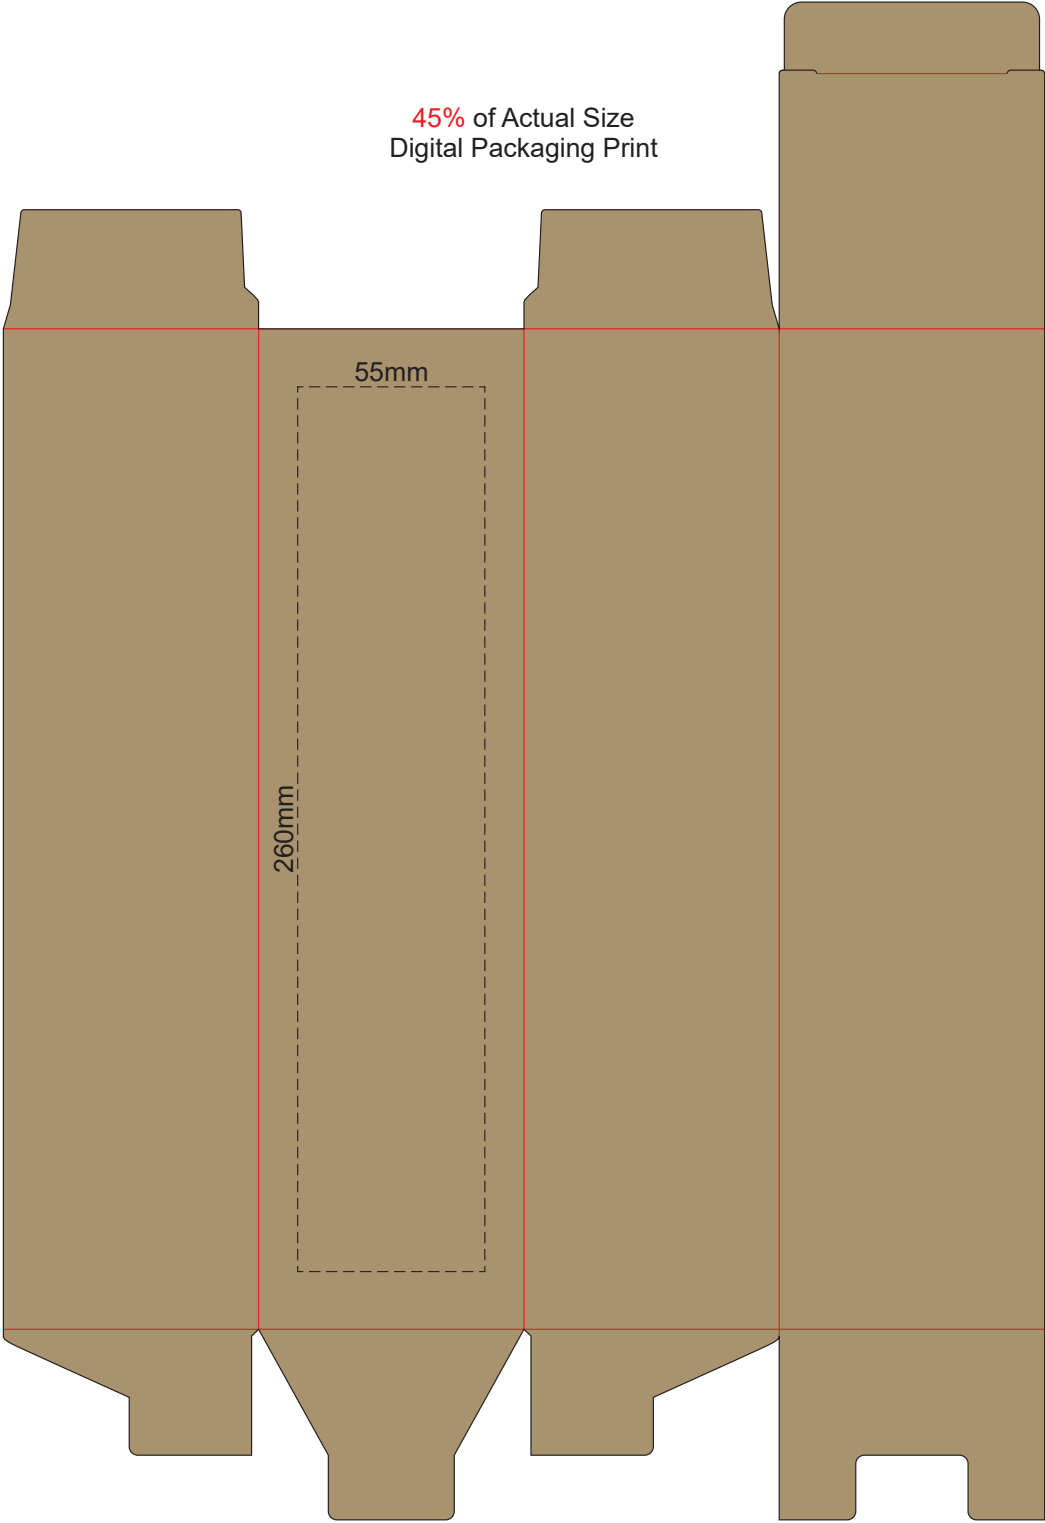

100% of Actual Size
Pad Print

40mm

50mm

Red Line = Exact opposites of the product
(centre artwork to the red line)

100% of Actual Size
Laser Engraving Lid

35mm

 Engraves to Stainless Steel Finish

GIFT BOX SLEEVE

50% of Actual Size
Digital Print
327mm

Blue Line = The SIGNIFICANT PRINT AREA
(Keep all critical images & text within this box)
Black Line = Maximum print area
Pink Line = Bleed off to here
Red Line = Fold Line

45% of Actual Size
Digital Packaging Print

Artwork will be printed directly onto the product via CMYK printing (no white), colours will not be vibrant due to white ink not being available for this process.