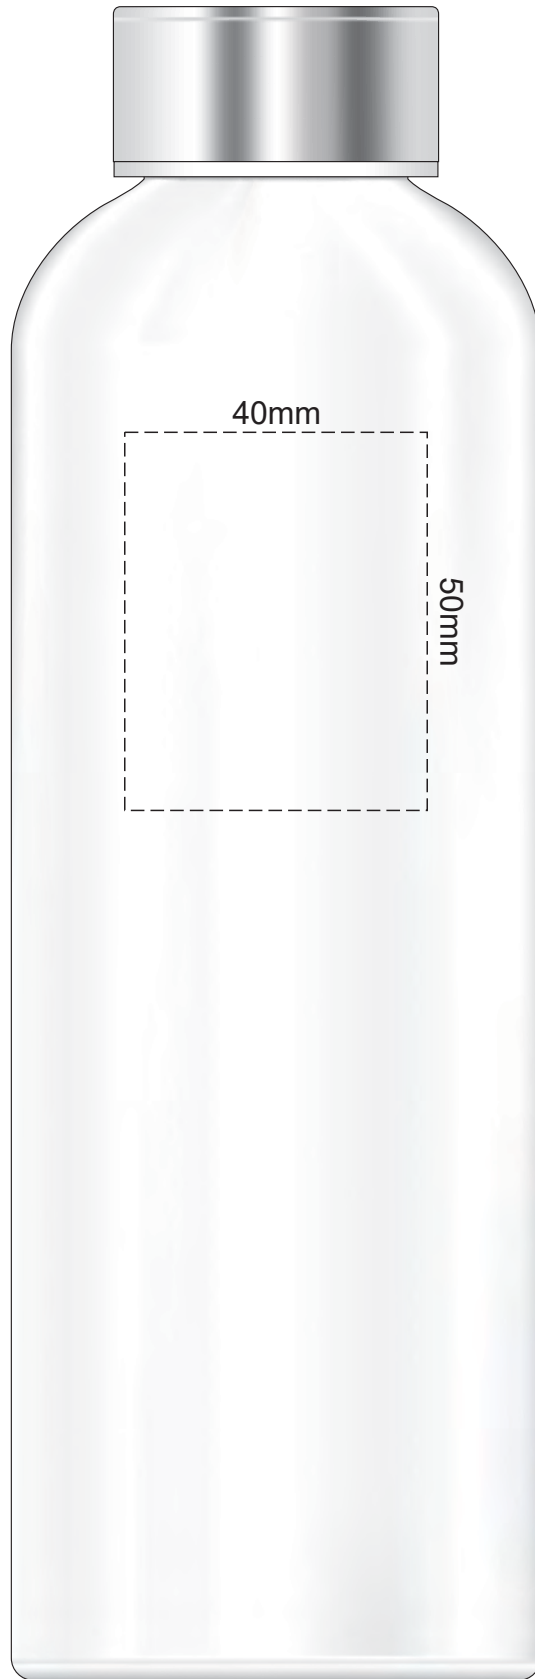

100% of Actual Size
Pad Print

40mm

50mm

Red Line = Exact opposites of the product
(centre artwork to the red line)

100% of Actual Size
Laser Engraving Lid

35mm

 Engraves to Stainless Steel Finish

GIFT BOX SLEEVE

50% of Actual Size
Digital Print
327mm

Blue Line = The SIGNIFICANT PRINT AREA
(Keep all critical images & text within this box)
Black Line = Maximum print area
Pink Line = Bleed off to here
Red Line = Fold Line