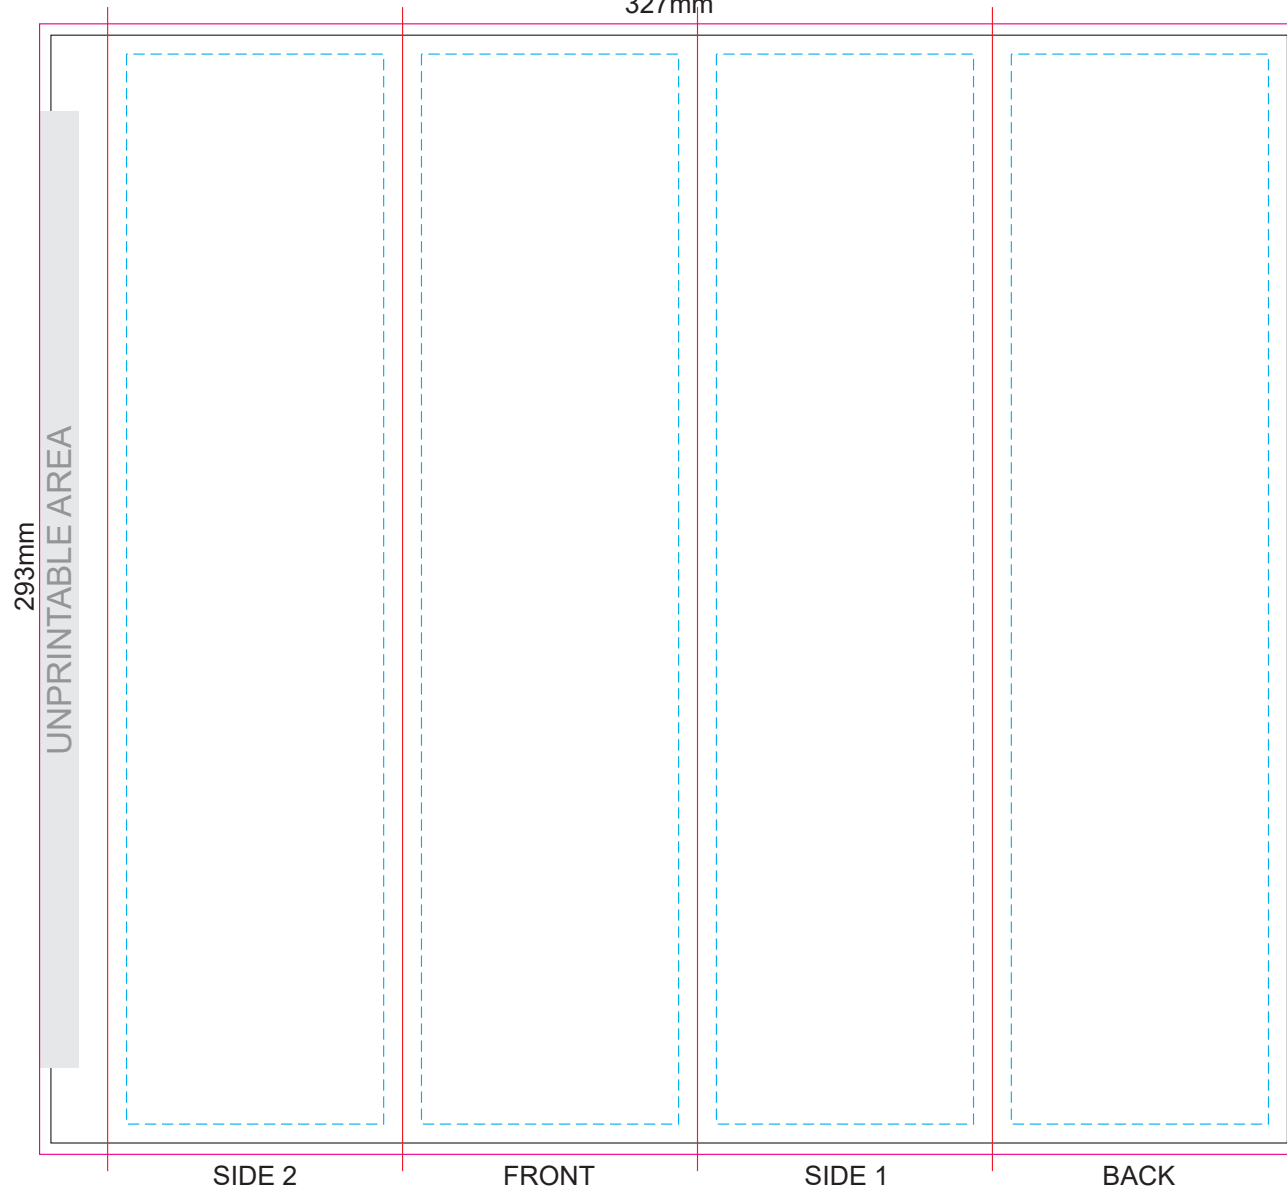

100% of Actual Size
Pad Print

40mm

50mm

Red Line = Exact opposites of the product
(centre artwork to the red line)

100% of Actual Size
Laser Engraving Lid

35mm

 Engraves to Stainless Steel Finish

GIFT BOX SLEEVE

50% of Actual Size
Digital Print
327mm

Blue Line = The SIGNIFICANT PRINT AREA
(Keep all critical images & text within this box)
Black Line = Maximum print area
Pink Line = Bleed off to here
Red Line = Fold Line

45% of Actual Size
Digital Packaging Print

Artwork will be printed directly onto the product via CMYK printing (no white), colours will not be vibrant due to white ink not being available for this process.