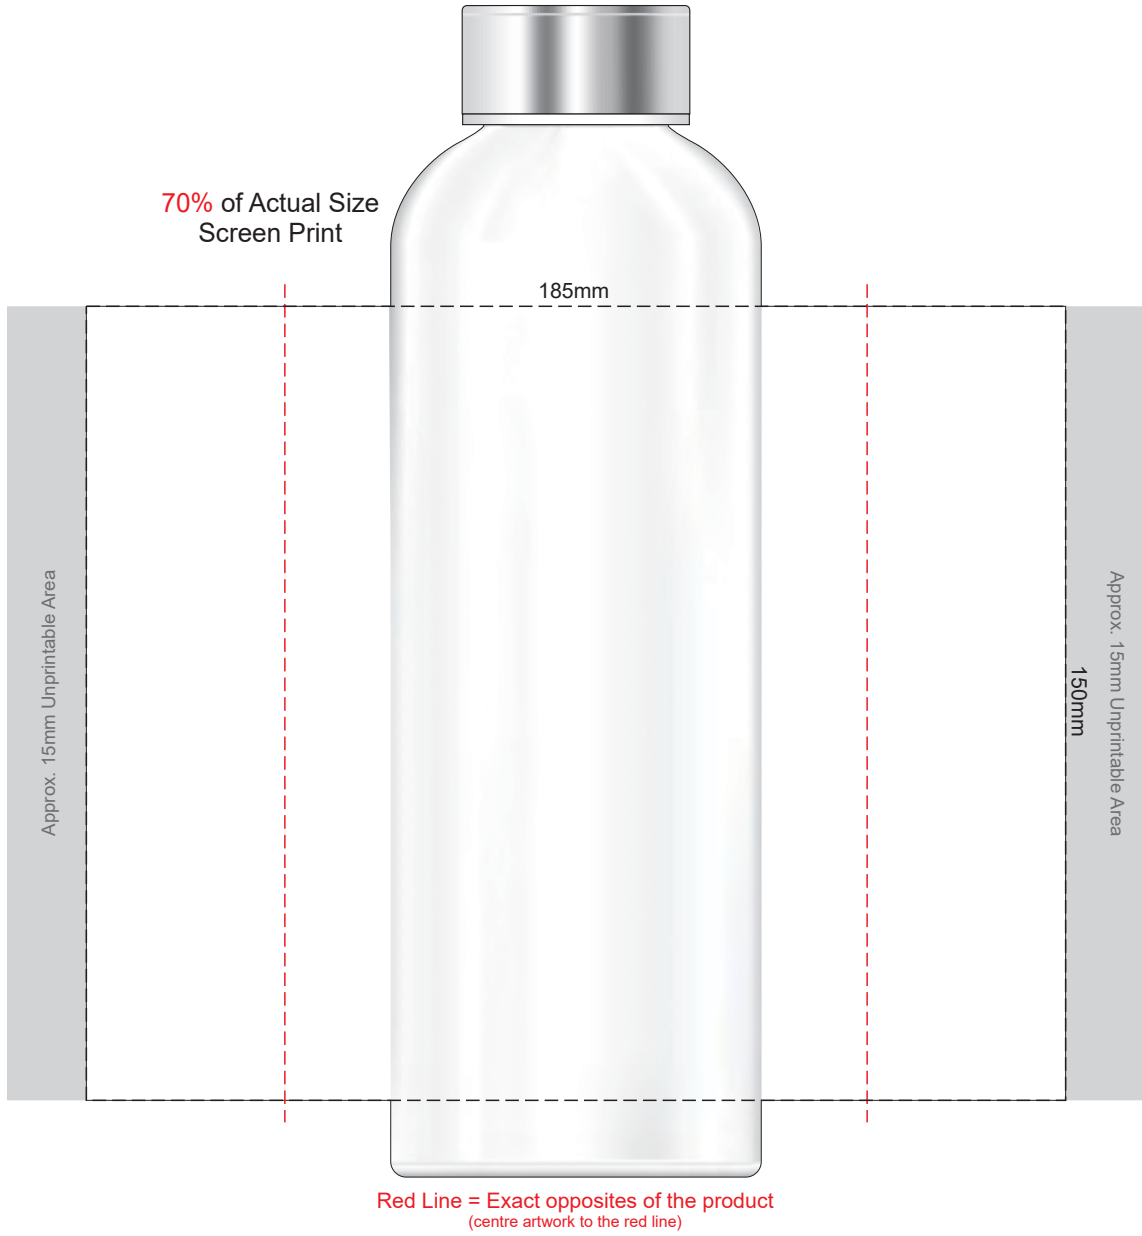

100% of Actual Size
Pad Print

40mm

50mm

Red Line = Exact opposites of the product
(centre artwork to the red line)

100% of Actual Size
Laser Engraving Lid

35mm

 Engraves to Stainless Steel Finish

GIFT BOX SLEEVE

50% of Actual Size
Digital Print
327mm

Blue Line = The SIGNIFICANT PRINT AREA
(Keep all critical images & text within this box)
Black Line = Maximum print area
Pink Line = Bleed off to here
Red Line = Fold Line