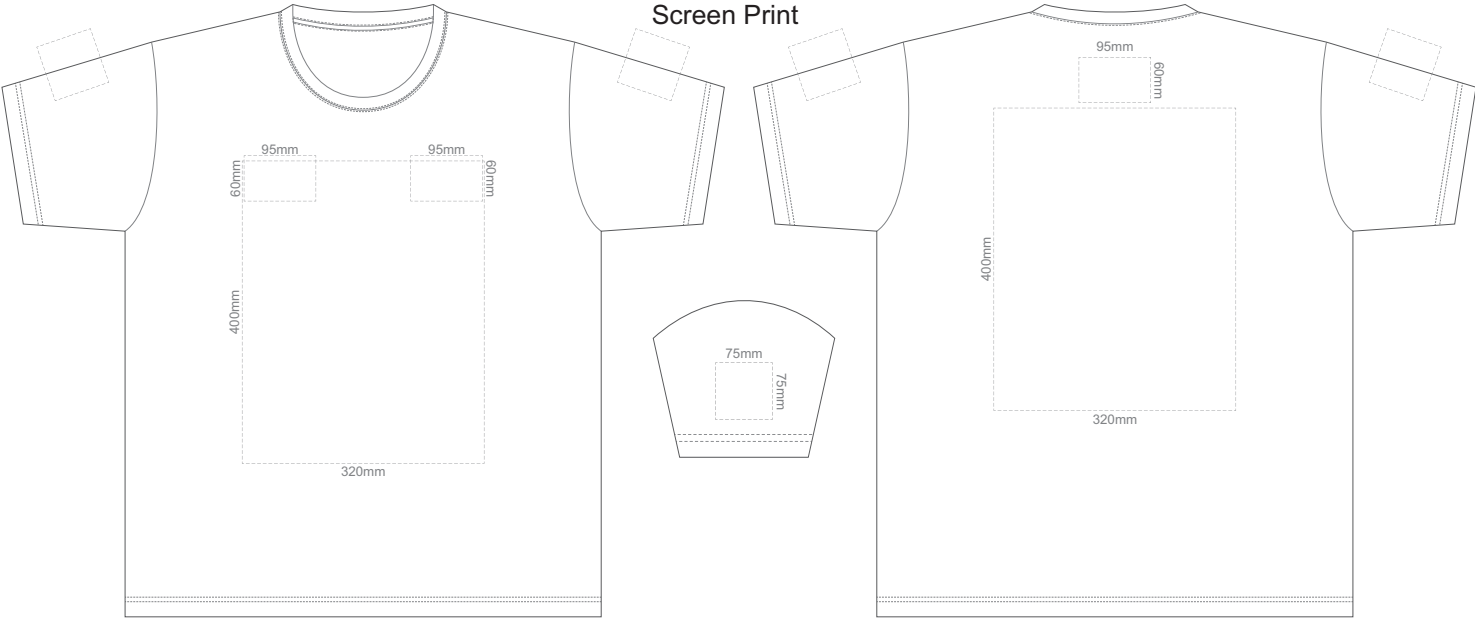

BACK ADULT MEDIUM

10% of Actual Size
Screen Print

10% of Actual Size
Screen Print

10% of Actual Size
Screen Print

FRONT ADULT XXL

BACK ADULT XXL

10% of Actual Size
Screen Print

FRONT ADULT 3XL

BACK ADULT 3XL

10% of Actual Size
Screen Print

FRONT ADULT 4XL

BACK ADULT 4XL

10% of Actual Size
Colourflex Tranfer
Faux Embroidery
DigiFlex Transfer

FRONT ADULT EXTRA SMALL

Print area can be rotated to best suit.
Branding area can be moved anywhere within the red line.

BACK ADULT EXTRA SMALL

Print area can be rotated to best suit.
Branding area can be moved anywhere within the red line.

10% of Actual Size
Colourflex Tranfer
Faux Embroidery
DigiFlex Transfer

FRONT ADULT SMALL

Print area can be rotated to best suit.
Branding area can be moved anywhere within the red line.

BACK ADULT SMALL

Print area can be rotated to best suit.
Branding area can be moved anywhere within the red line.