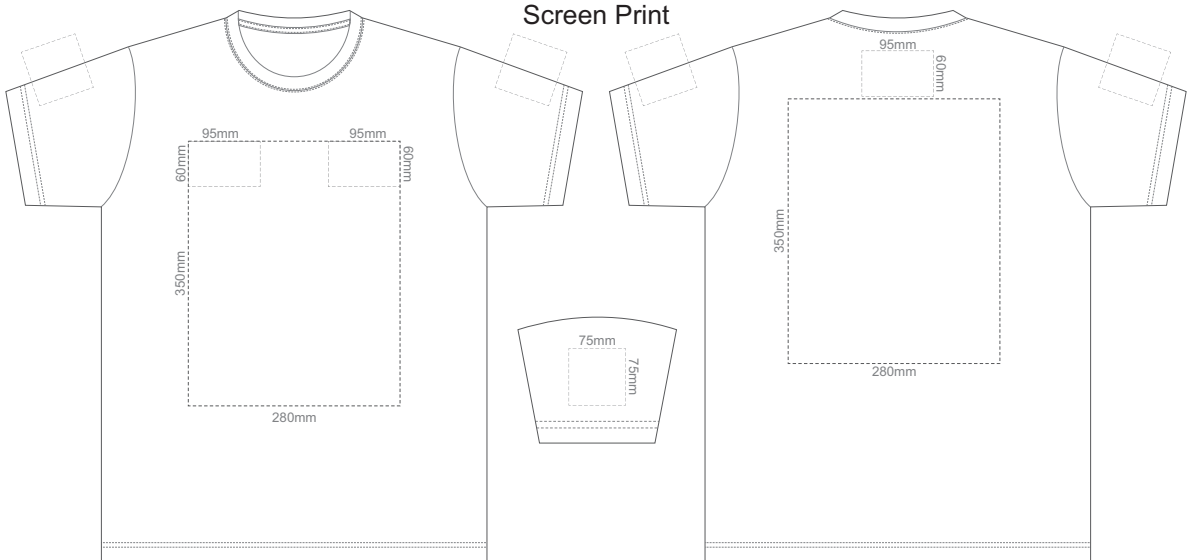

10% of Actual Size
Screen Print

FRONT ADULT EXTRA SMALL

BACK ADULT EXTRA SMALL

10% of Actual Size
Screen Print

FRONT ADULT SMALL

BACK ADULT SMALL

10% of Actual Size
Screen Print

FRONT ADULT MEDIUM

BACK ADULT MEDIUM

10% of Actual Size
Screen Print

10% of Actual Size
Screen Print

10% of Actual Size
Screen Print

FRONT ADULT XXL

BACK ADULT XXL

10% of Actual Size
Screen Print

FRONT ADULT 3XL

BACK ADULT 3XL

10% of Actual Size
Screen Print

FRONT ADULT 4XL

BACK ADULT 4XL

10% of Actual Size
Colourflex Tranfer
Faux Embroidery
DigiFlex Transfer

FRONT ADULT EXTRA SMALL

Print area can be rotated to best suit.
Branding area can be moved anywhere within the red line.

BACK ADULT EXTRA SMALL

Print area can be rotated to best suit.
Branding area can be moved anywhere within the red line.

10% of Actual Size
Colourflex Tranfer
Faux Embroidery
DigiFlex Transfer

FRONT ADULT SMALL