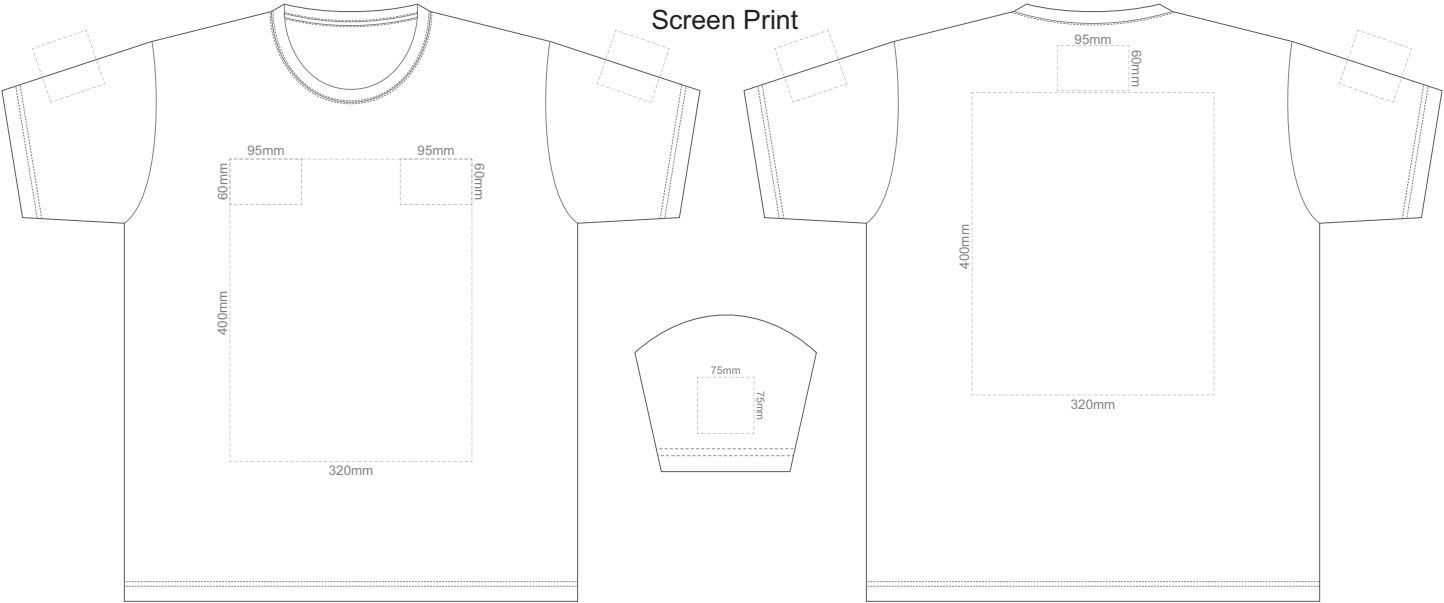

BACK ADULT MEDIUM

10% of Actual Size
Screen Print

10% of Actual Size
Screen Print

10% of Actual Size
Screen Print

FRONT ADULT XXL

BACK ADULT XXL

10% of Actual Size
Screen Print

FRONT ADULT 3XL

BACK ADULT 3XL

10% of Actual Size
Screen Print

FRONT ADULT 4XL

BACK ADULT 4XL

10% of Actual Size
Colourflex Tranfer
Faux Embroidery
DigiFlex Transfer

FRONT ADULT EXTRA SMALL

Print area can be rotated to best suit.
Branding area can be moved anywhere within the red line.

BACK ADULT EXTRA SMALL

Print area can be rotated to best suit.
Branding area can be moved anywhere within the red line.

10% of Actual Size
Colourflex Tranfer
Faux Embroidery
DigiFlex Transfer

FRONT ADULT SMALL

Print area can be rotated to best suit.
Branding area can be moved anywhere within the red line.

BACK ADULT SMALL

Print area can be rotated to best suit.
Branding area can be moved anywhere within the red line.