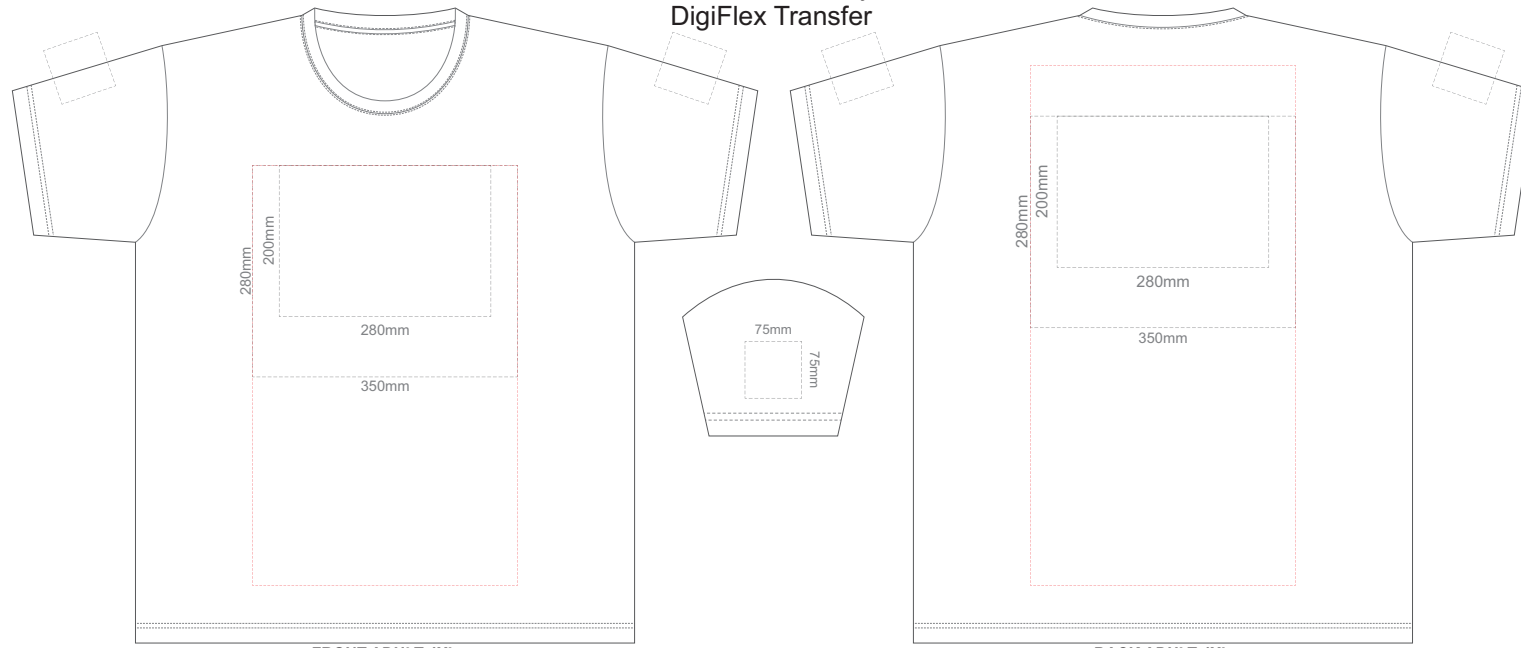

Print area can be rotated to best suit.
Branding area can be moved anywhere within the red line.

BACK ADULT SMALL

Print area can be rotated to best suit.
Branding area can be moved anywhere within the red line.

BACK ADULT XL
Print area can be rotated to best suit.
Branding area can be moved anywhere within the red line.

10% of Actual Size
Colourflex Transfer
Faux Embroidery
DigiFlex Transfer

FRONT ADULT XXL
Print area can be rotated to best suit.
Branding area can be moved anywhere within the red line.

BACK ADULT XXL
Print area can be rotated to best suit.
Branding area can be moved anywhere within the red line.

10% of Actual Size
Colourflex Transfer
Faux Embroidery
DigiFlex Transfer

FRONT ADULT 3XL
Print area can be rotated to best suit.
Branding area can be moved anywhere within the red line.

BACK ADULT 3XL
Print area can be rotated to best suit.
Branding area can be moved anywhere within the red line.

10% of Actual Size
Colourflex Transfer
Faux Embroidery
DigiFlex Transfer

FRONT ADULT 4XL
Print area can be rotated to best suit.
Branding area can be moved *anywhere within the red line.*