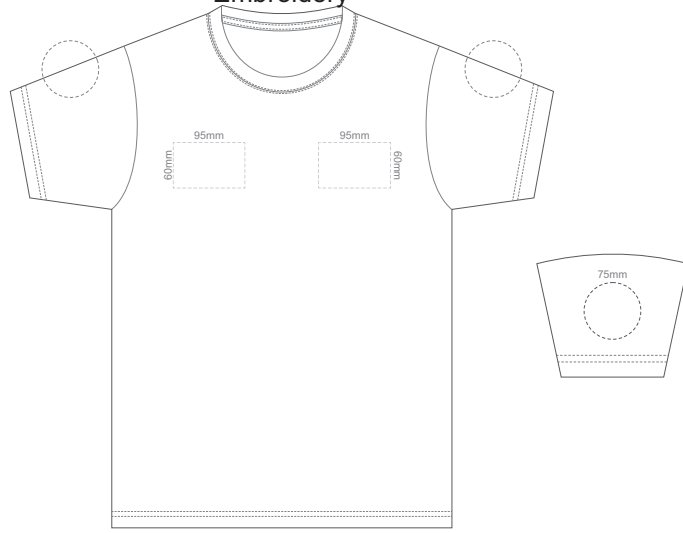

Print area can be rotated to best suit.
Branding area can be moved anywhere within the red line.

BACK ADULT SMALL

Print area can be rotated to best suit.
Branding area can be moved anywhere within the red line.

BACK ADULT XXL
Print area can be rotated to best suit.
Branding area can be moved anywhere within the red line.

10% of Actual Size
Colourflex Transfer
Faux Embroidery
DigiFlex Transfer

FRONT ADULT 3XL
Print area can be rotated to best suit.
Branding area can be moved anywhere within the red line.

BACK ADULT 3XL
Print area can be rotated to best suit.
Branding area can be moved anywhere within the red line.

10% of Actual Size
Colourflex Transfer
Faux Embroidery
DigiFlex Transfer

FRONT ADULT 4XL
Print area can be rotated to best suit.
Branding area can be moved *anywhere within the red line.*

BACK ADULT 4XL
Print area can be rotated to best suit.
Branding area can be moved *anywhere within the red line.*

10% of Actual Size
Embroidery

FRONT ADULT EXTRA SMALL

10% of Actual Size
Embroidery

FRONT ADULT SMALL