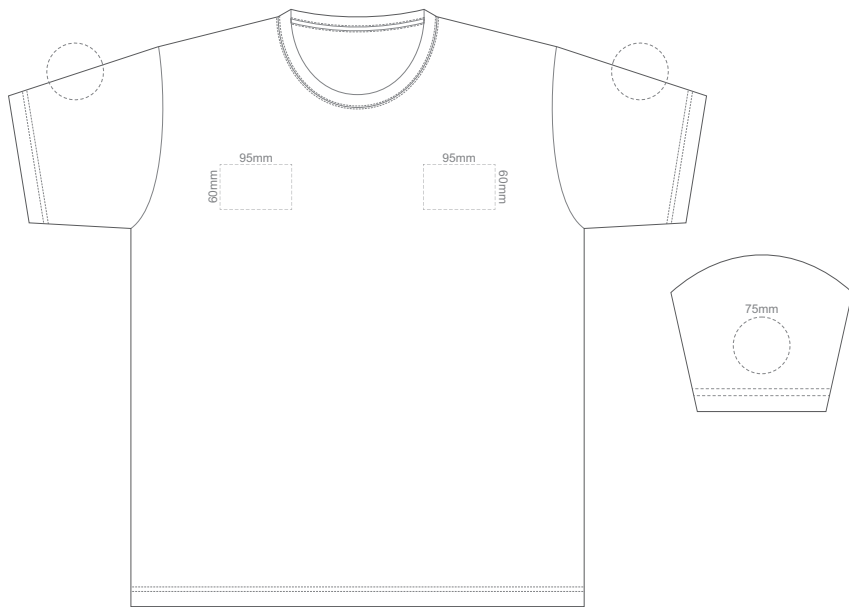

BACK ADULT EXTRA SMALL

Print area can be rotated to best suit.
Branding area can be moved anywhere within the red line.

10% of Actual Size
Colourflex Tranfer
Faux Embroidery
DigiFlex Transfer

FRONT ADULT SMALL

Print area can be rotated to best suit.
Branding area can be moved anywhere within the red line.

BACK ADULT SMALL

Print area can be rotated to best suit.
Branding area can be moved anywhere within the red line.

10% of Actual Size
Embroidery

FRONT ADULT MEDIUM

10% of Actual Size
Embroidery

10% of Actual Size
Embroidery

10% of Actual Size
Embroidery

FRONT ADULT XXL

10% of Actual Size
Embroidery

FRONT ADULT 3XL

10% of Actual Size
Embroidery

FRONT ADULT 4XL