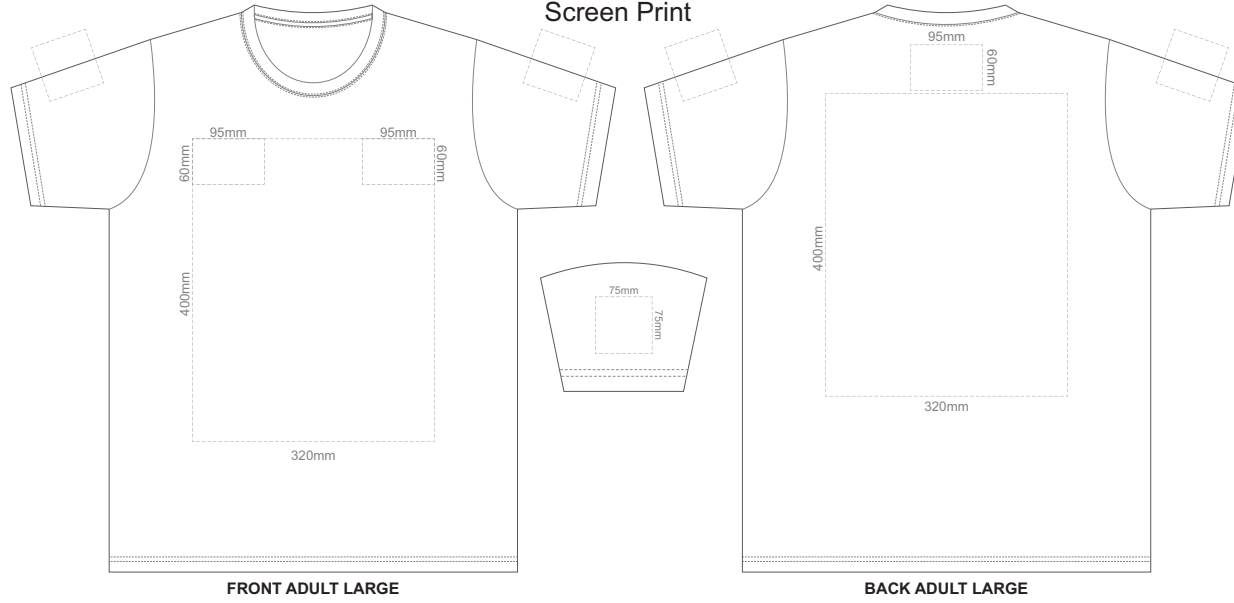

10% of Actual Size
Screen Print

FRONT ADULT EXTRA SMALL

BACK ADULT EXTRA SMALL

10% of Actual Size
Screen Print

FRONT ADULT SMALL

BACK ADULT SMALL

10% of Actual Size
Screen Print

FRONT ADULT MEDIUM

BACK ADULT MEDIUM

10% of Actual Size
Screen Print

10% of Actual Size
Screen Print

10% of Actual Size
Screen Print

FRONT ADULT XXL

BACK ADULT XXL

10% of Actual Size
Screen Print

FRONT ADULT 3XL

BACK ADULT 3XL

10% of Actual Size
Screen Print

FRONT ADULT 4XL

BACK ADULT 4XL

10% of Actual Size
Colourflex Tranfer
Faux Embroidery
DigiFlex Transfer

FRONT ADULT EXTRA SMALL

Print area can be rotated to best suit.
Branding area can be moved anywhere within the red line.

BACK ADULT EXTRA SMALL

Print area can be rotated to best suit.
Branding area can be moved anywhere within the red line.

10% of Actual Size
Colourflex Tranfer
Faux Embroidery
DigiFlex Transfer

FRONT ADULT SMALL