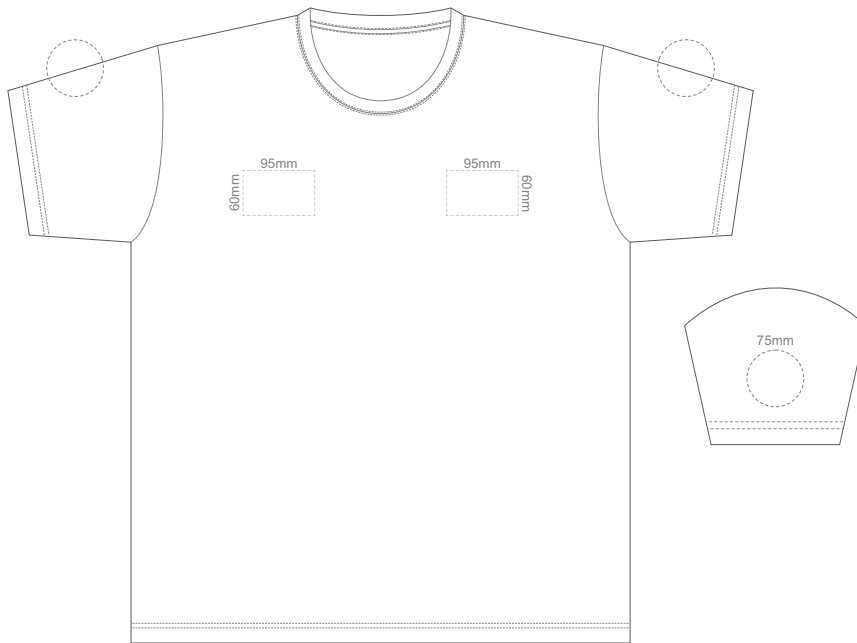

10% of Actual Size
Embroidery

FRONT ADULT 4XL