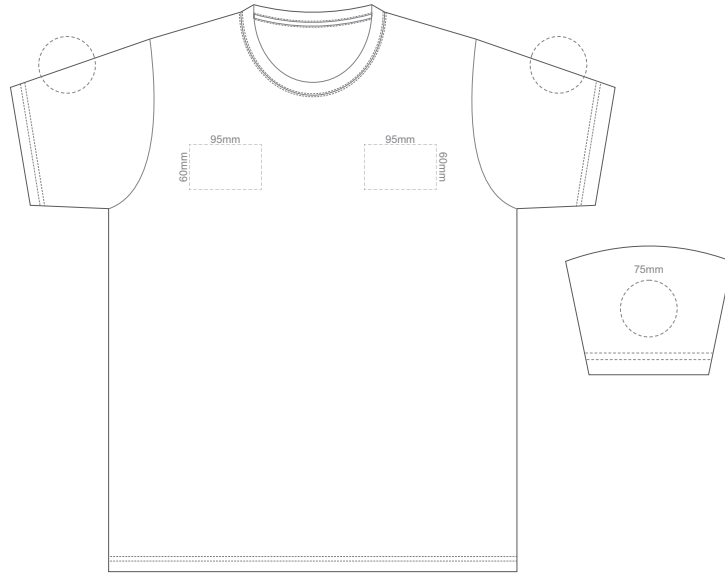

10% of Actual Size
Embroidery