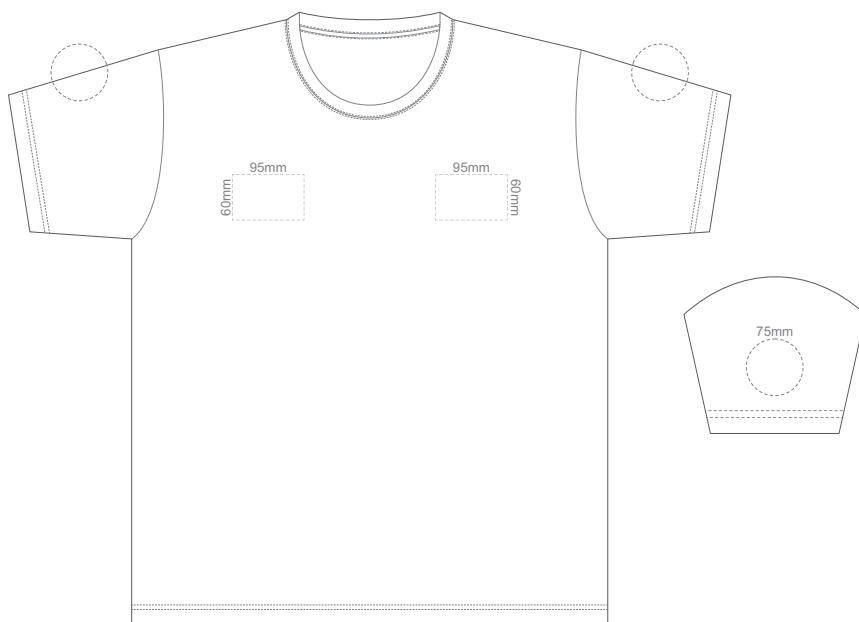

BACK ADULT EXTRA SMALL

Print area can be rotated to best suit.
Branding area can be moved anywhere within the red line.

10% of Actual Size
Colourflex Tranfer
Faux Embroidery
DigiFlex Transfer

FRONT ADULT SMALL

Print area can be rotated to best suit.
Branding area can be moved anywhere within the red line.

BACK ADULT SMALL

Print area can be rotated to best suit.
Branding area can be moved anywhere within the red line.

10% of Actual Size
Embroidery

FRONT ADULT MEDIUM

10% of Actual Size
Embroidery

10% of Actual Size
Embroidery

10% of Actual Size
Embroidery

FRONT ADULT XXL

10% of Actual Size
Embroidery

FRONT ADULT 3XL

10% of Actual Size
Embroidery

FRONT ADULT 4XL