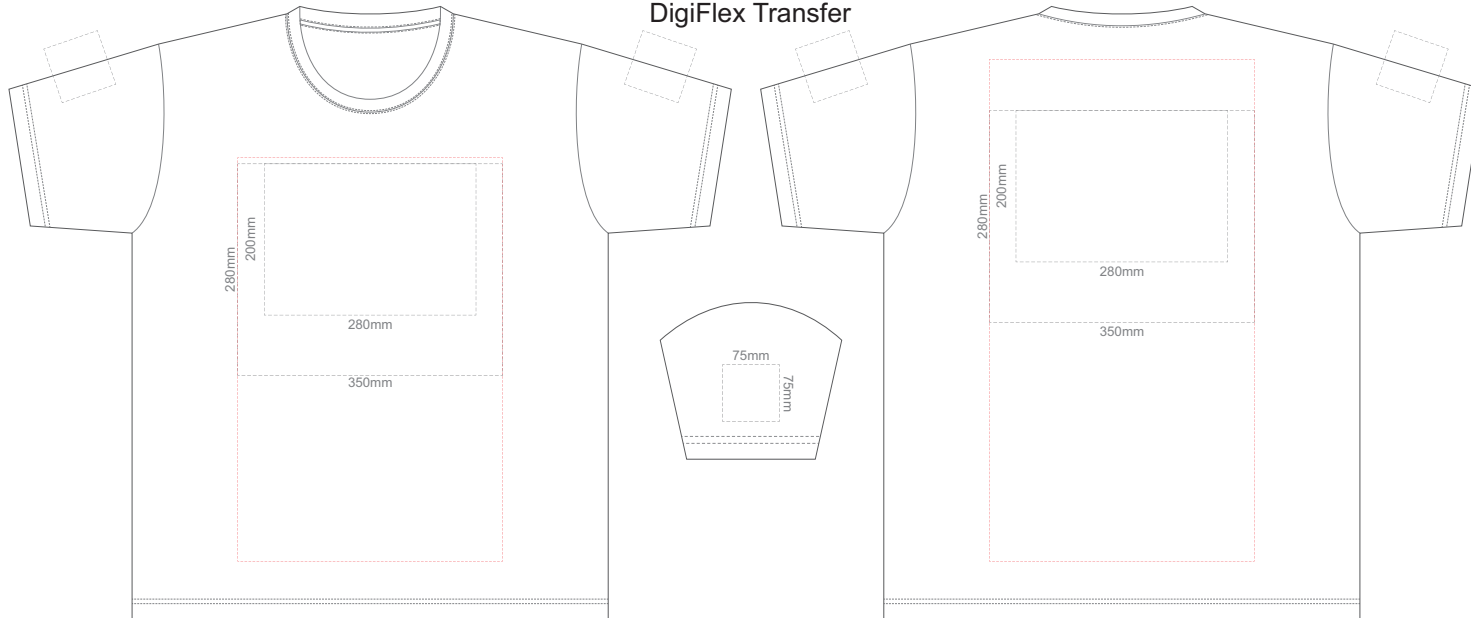

Print area can be rotated to best suit.
Branding area can be moved anywhere within the red line.

10% of Actual Size
Colourflex Tranfer
Faux Embroidery
DigiFlex Transfer

FRONT ADULT LARGE
Print area can be rotated to best suit.
Branding area can be moved anywhere within the red line.

BACK ADULT LARGE
Print area can be rotated to best suit.
Branding area can be moved anywhere within the red line.

10% of Actual Size
Colourflex Tranfer
Faux Embroidery
DigiFlex Transfer

FRONT ADULT XL
Print area can be rotated to best suit.
Branding area can be moved anywhere within the red line.

BACK ADULT XL
Print area can be rotated to best suit.
Branding area can be moved anywhere within the red line.

10% of Actual Size
Colourflex Transfer
Faux Embroidery
DigiFlex Transfer

FRONT ADULT XXL
Print area can be rotated to best suit.
Branding area can be moved anywhere within the red line.

BACK ADULT XXL
Print area can be rotated to best suit.
Branding area can be moved anywhere within the red line.

10% of Actual Size
Colourflex Transfer
Faux Embroidery
DigiFlex Transfer

FRONT ADULT 3XL
Print area can be rotated to best suit.
Branding area can be moved anywhere within the red line.