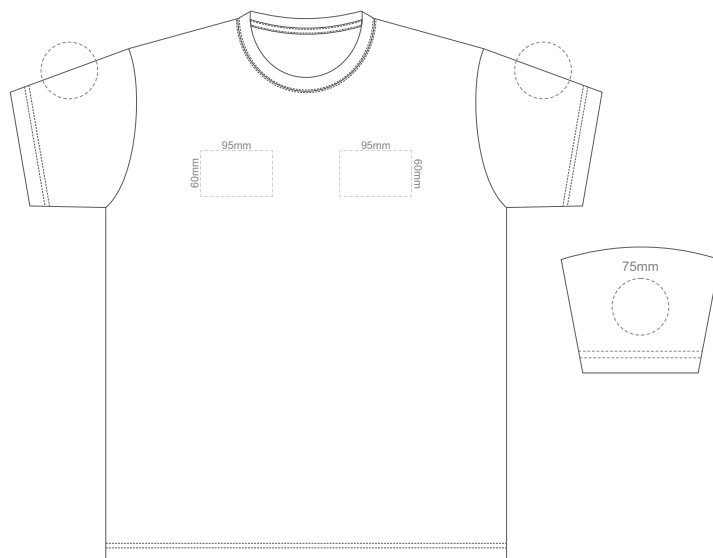

10% of Actual Size
Embroidery

FRONT ADULT MEDIUM