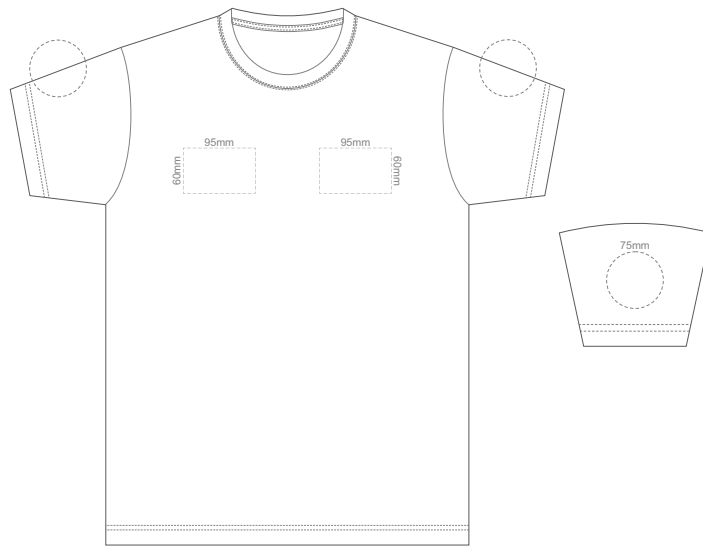

BACK ADULT 3XL

10% of Actual Size
Screen Print

FRONT ADULT 4XL

BACK ADULT 4XL

10% of Actual Size
Colourflex Tranfer
Faux Embroidery
DigiFlex Transfer

FRONT ADULT EXTRA SMALL

Print area can be rotated to best suit.
Branding area can be moved anywhere within the red line.

Print area can be rotated to best suit.
Branding area can be moved anywhere within the red line.

BACK ADULT SMALL

Print area can be rotated to best suit.
Branding area can be moved anywhere within the red line.

BACK ADULT 3XL
Print area can be rotated to best suit.
Branding area can be moved anywhere within the red line.

10% of Actual Size
Colourflex Transfer
Faux Embroidery
DigiFlex Transfer

FRONT ADULT 4XL
Print area can be rotated to best suit.
Branding area can be moved *anywhere within the red line.*

BACK ADULT 4XL
Print area can be rotated to best suit.
Branding area can be moved *anywhere within the red line.*

10% of Actual Size
Embroidery

FRONT ADULT EXTRA SMALL

10% of Actual Size
Embroidery

FRONT ADULT SMALL