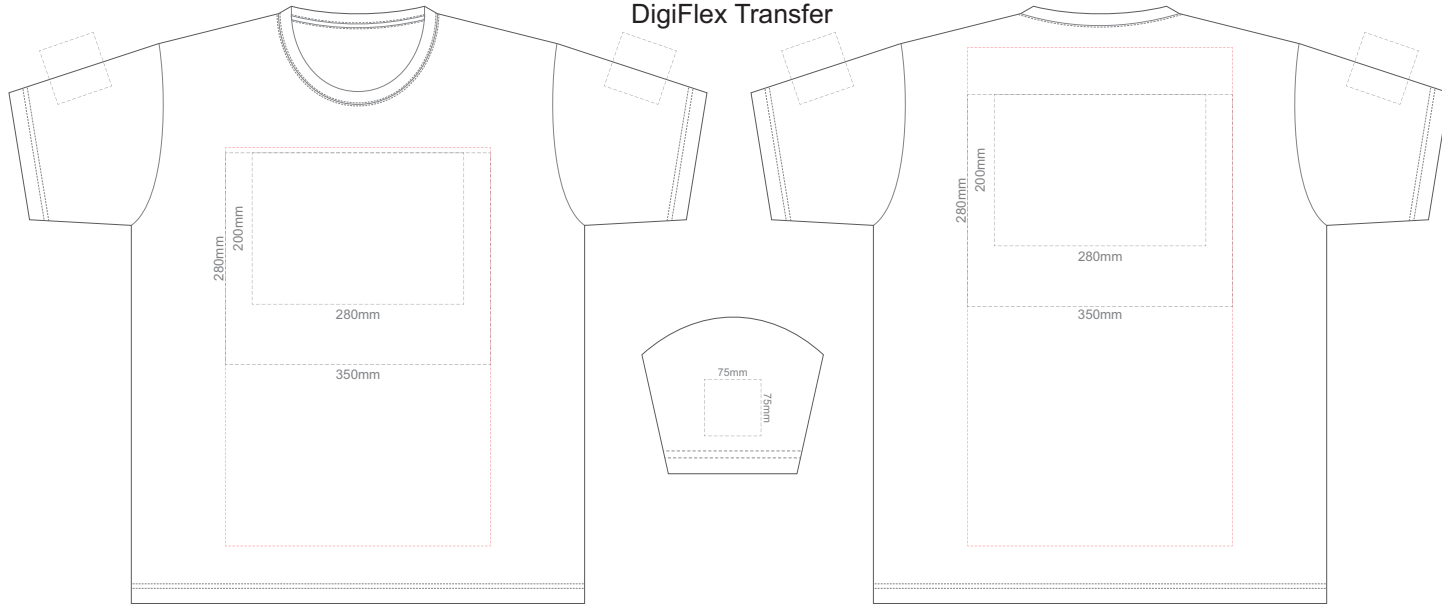

Print area can be rotated to best suit.
Branding area can be moved anywhere within the red line.

BACK ADULT SMALL

Print area can be rotated to best suit.
Branding area can be moved anywhere within the red line.

Print area can be rotated to best suit.
Branding area can be moved anywhere within the red line.

10% of Actual Size
Colourflex Tranfer
Faux Embroidery
DigiFlex Transfer

FRONT ADULT LARGE
Print area can be rotated to best suit.
Branding area can be moved anywhere within the red line.

BACK ADULT LARGE
Print area can be rotated to best suit.
Branding area can be moved anywhere within the red line.

10% of Actual Size
Colourflex Tranfer
Faux Embroidery
DigiFlex Transfer

FRONT ADULT XL
Print area can be rotated to best suit.
Branding area can be moved anywhere within the red line.

BACK ADULT XL
Print area can be rotated to best suit.
Branding area can be moved anywhere within the red line.

10% of Actual Size
Colourflex Transfer
Faux Embroidery
DigiFlex Transfer

FRONT ADULT XXL
Print area can be rotated to best suit.
Branding area can be moved anywhere within the red line.