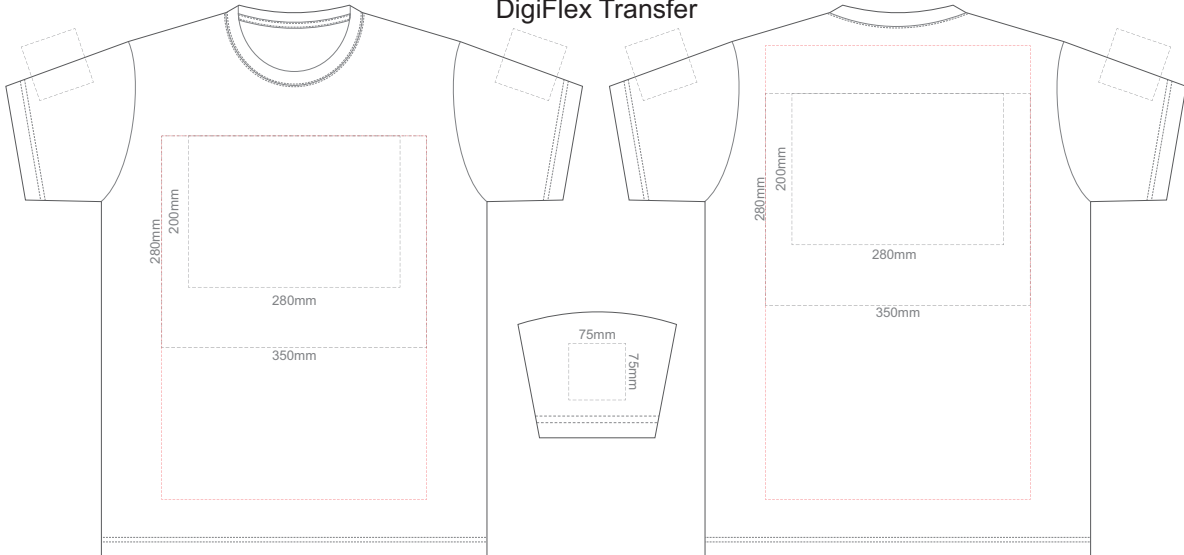

10% of Actual Size
Colourflex Tranfer
Faux Embroidery
DigiFlex Transfer

FRONT ADULT MEDIUM

BACK ADULT MEDIUM