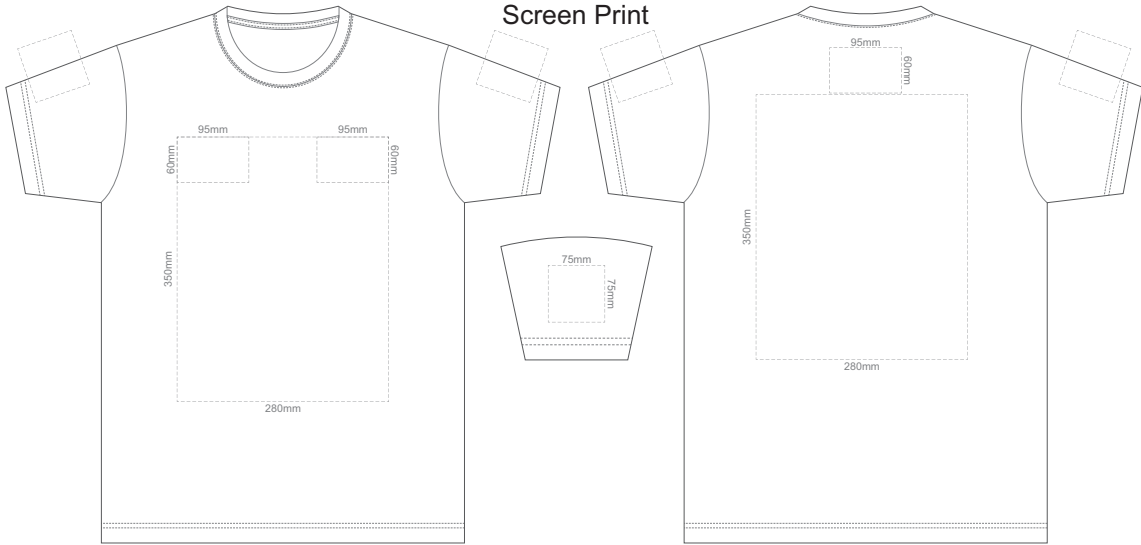

10% of Actual Size
Screen Print

FRONT ADULT EXTRA SMALL

BACK ADULT EXTRA SMALL

10% of Actual Size
Screen Print

FRONT ADULT SMALL

BACK ADULT SMALL

10% of Actual Size
Screen Print

FRONT ADULT MEDIUM

BACK ADULT MEDIUM

10% of Actual Size
Screen Print

10% of Actual Size
Screen Print

10% of Actual Size
Screen Print

FRONT ADULT XXL

BACK ADULT XXL

10% of Actual Size
Screen Print

FRONT ADULT 3XL

BACK ADULT 3XL

10% of Actual Size
Screen Print

FRONT ADULT 4XL

BACK ADULT 4XL

10% of Actual Size
Colourflex Tranfer
Faux Embroidery
DigiFlex Transfer

FRONT ADULT EXTRA SMALL

Print area can be rotated to best suit.
Branding area can be moved anywhere within the red line.

BACK ADULT EXTRA SMALL

Print area can be rotated to best suit.
Branding area can be moved anywhere within the red line.

10% of Actual Size
Colourflex Tranfer
Faux Embroidery
DigiFlex Transfer

FRONT ADULT SMALL