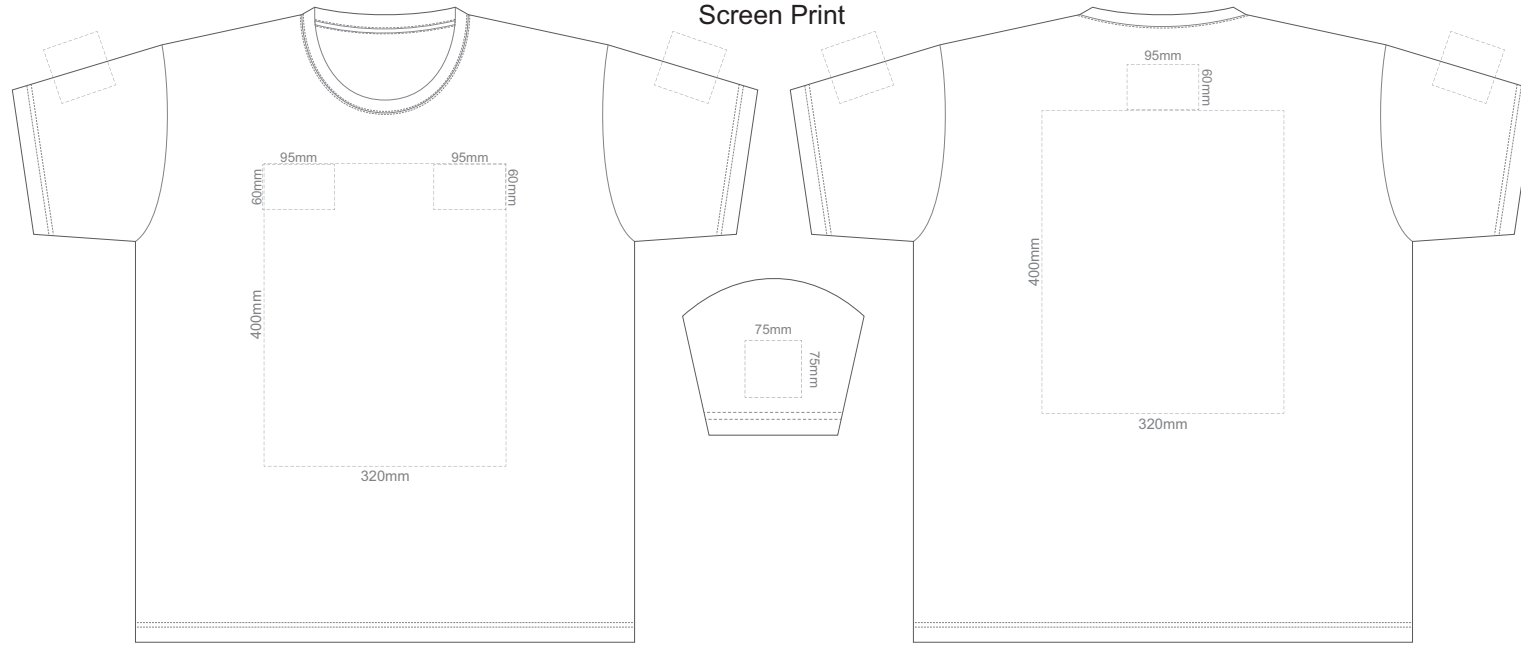

BACK ADULT MEDIUM

10% of Actual Size
Screen Print

10% of Actual Size
Screen Print

10% of Actual Size
Screen Print

FRONT ADULT XXL

BACK ADULT XXL

10% of Actual Size
Screen Print

FRONT ADULT 3XL

BACK ADULT 3XL

10% of Actual Size
Screen Print

FRONT ADULT 4XL

BACK ADULT 4XL

10% of Actual Size
Colourflex Tranfer
Faux Embroidery
DigiFlex Transfer

FRONT ADULT EXTRA SMALL

Print area can be rotated to best suit.
Branding area can be moved anywhere within the red line.

BACK ADULT EXTRA SMALL

Print area can be rotated to best suit.
Branding area can be moved anywhere within the red line.

10% of Actual Size
Colourflex Tranfer
Faux Embroidery
DigiFlex Transfer

FRONT ADULT SMALL

Print area can be rotated to best suit.
Branding area can be moved anywhere within the red line.

BACK ADULT SMALL

Print area can be rotated to best suit.
Branding area can be moved anywhere within the red line.