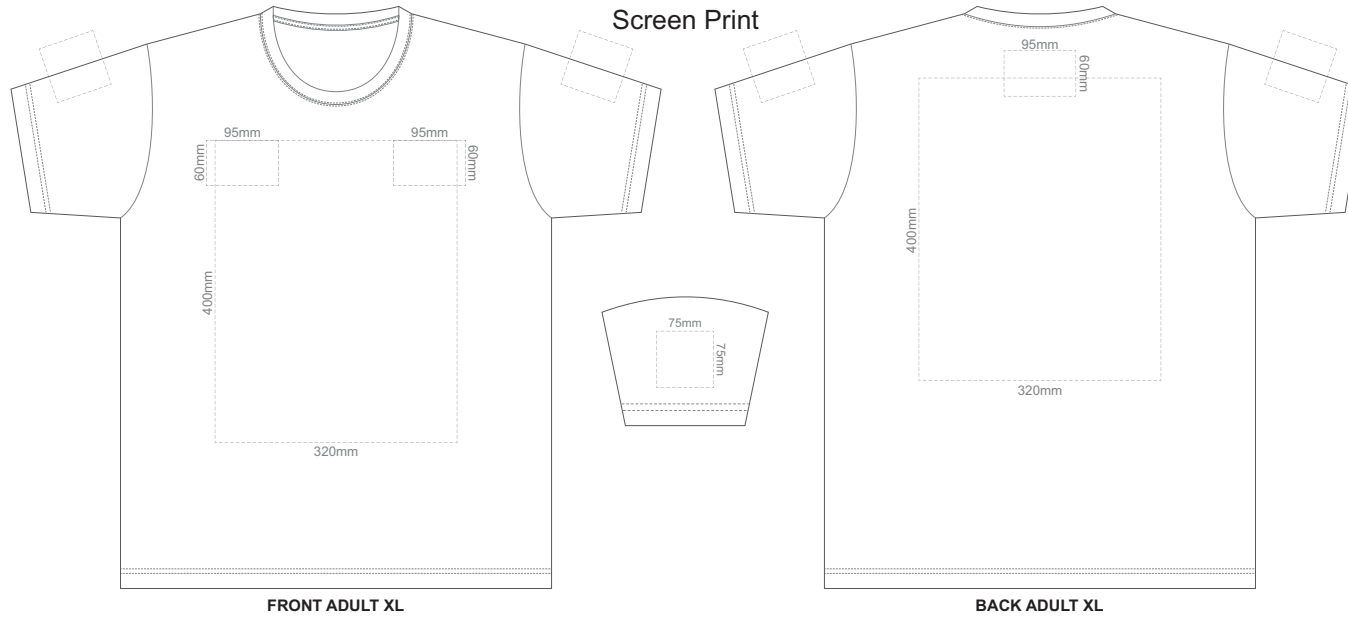

10% of Actual Size
Screen Print

FRONT ADULT EXTRA SMALL

BACK ADULT EXTRA SMALL

10% of Actual Size
Screen Print

FRONT ADULT SMALL

BACK ADULT SMALL

10% of Actual Size
Screen Print

FRONT ADULT MEDIUM

BACK ADULT MEDIUM

10% of Actual Size
Screen Print

10% of Actual Size
Screen Print

10% of Actual Size
Screen Print

FRONT ADULT XXL

BACK ADULT XXL

10% of Actual Size
Screen Print

FRONT ADULT 3XL

BACK ADULT 3XL

10% of Actual Size
Screen Print

FRONT ADULT 4XL

BACK ADULT 4XL

10% of Actual Size
Colourflex Tranfer
Faux Embroidery
DigiFlex Transfer

FRONT ADULT EXTRA SMALL

Print area can be rotated to best suit.
Branding area can be moved anywhere within the red line.

BACK ADULT EXTRA SMALL

Print area can be rotated to best suit.
Branding area can be moved anywhere within the red line.

10% of Actual Size
Colourflex Tranfer
Faux Embroidery
DigiFlex Transfer

FRONT ADULT SMALL