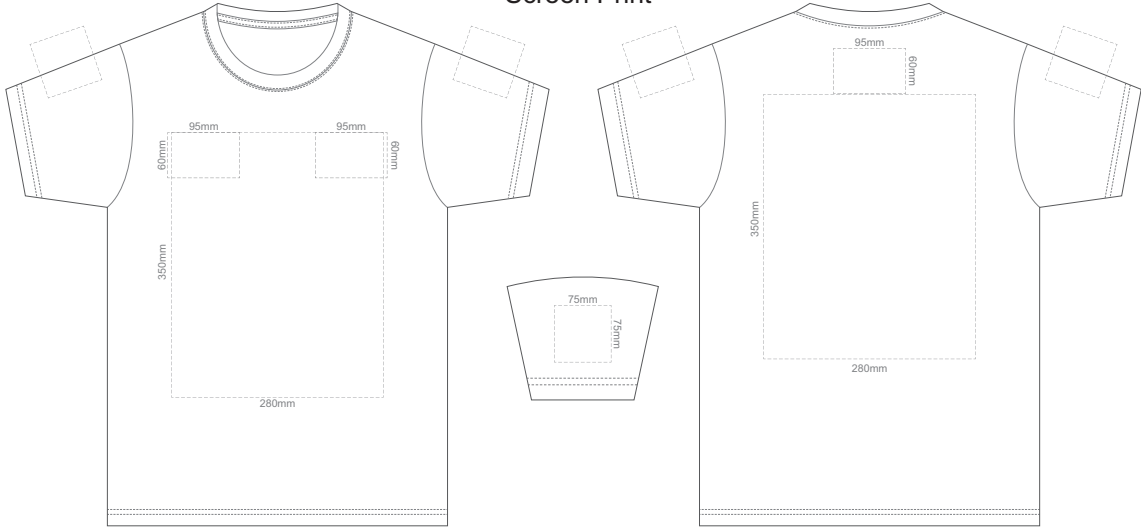

10% of Actual Size
Screen Print

FRONT ADULT EXTRA SMALL

BACK ADULT EXTRA SMALL

10% of Actual Size
Screen Print

FRONT ADULT SMALL

BACK ADULT SMALL

10% of Actual Size
Screen Print

FRONT ADULT MEDIUM

BACK ADULT MEDIUM

10% of Actual Size
Screen Print

10% of Actual Size
Screen Print

10% of Actual Size
Screen Print

FRONT ADULT XXL

BACK ADULT XXL

10% of Actual Size
Screen Print

FRONT ADULT 3XL

BACK ADULT 3XL

10% of Actual Size
Screen Print

FRONT ADULT 4XL

BACK ADULT 4XL

10% of Actual Size
Colourflex Tranfer
Faux Embroidery
DigiFlex Transfer

FRONT ADULT EXTRA SMALL

Print area can be rotated to best suit.
Branding area can be moved anywhere within the red line.

BACK ADULT EXTRA SMALL

Print area can be rotated to best suit.
Branding area can be moved anywhere within the red line.

10% of Actual Size
Colourflex Tranfer
Faux Embroidery
DigiFlex Transfer

FRONT ADULT SMALL