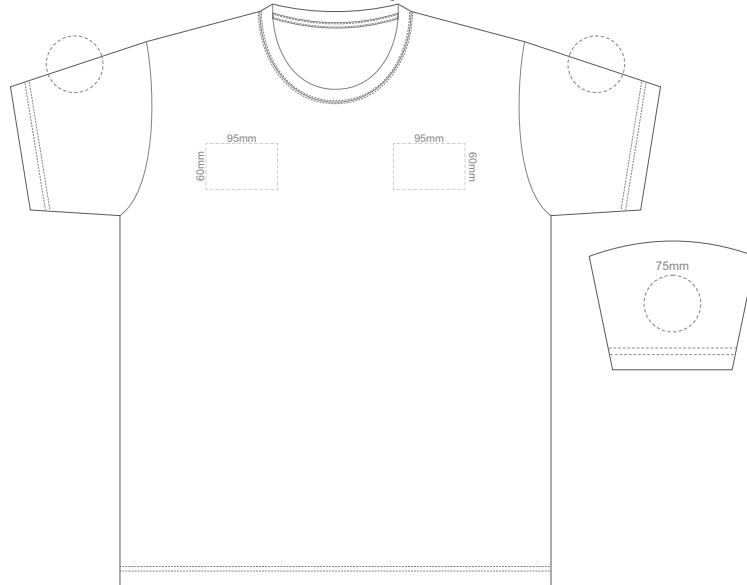

BACK ADULT EXTRA SMALL

Print area can be rotated to best suit.
Branding area can be moved anywhere within the red line.

10% of Actual Size
Colourflex Tranfer
Faux Embroidery
DigiFlex Transfer

FRONT ADULT SMALL

Print area can be rotated to best suit.
Branding area can be moved anywhere within the red line.

BACK ADULT SMALL

Print area can be rotated to best suit.
Branding area can be moved anywhere within the red line.

10% of Actual Size
Embroidery

FRONT ADULT MEDIUM

10% of Actual Size
Embroidery

10% of Actual Size
Embroidery

10% of Actual Size
Embroidery

FRONT ADULT XXL

10% of Actual Size
Embroidery

FRONT ADULT 3XL

10% of Actual Size
Embroidery

FRONT ADULT 4XL