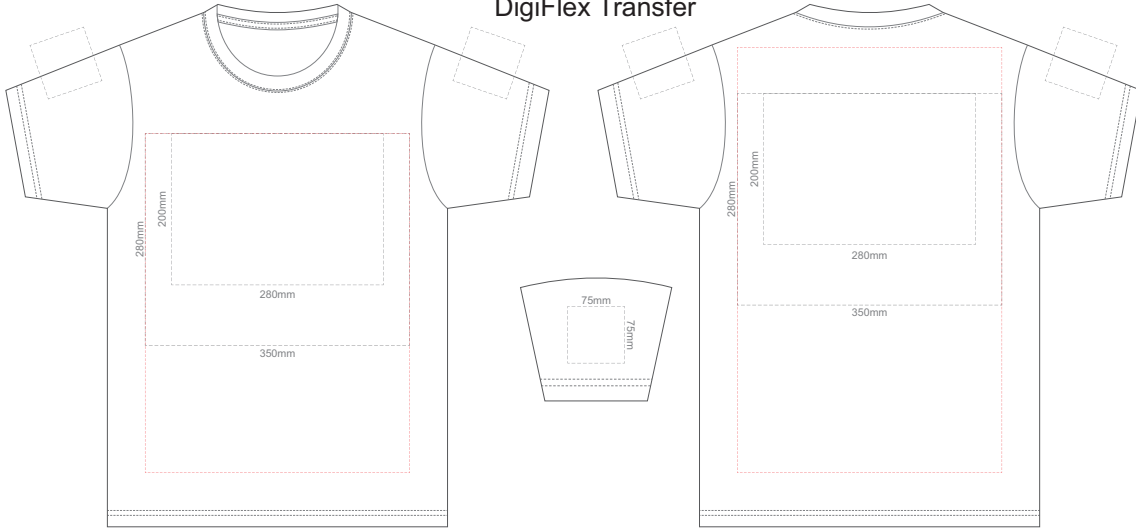

10% of Actual Size
Colourflex Tranfer
Faux Embroidery
DigiFlex Transfer

FRONT ADULT EXTRA SMALL

BACK ADULT EXTRA SMALL