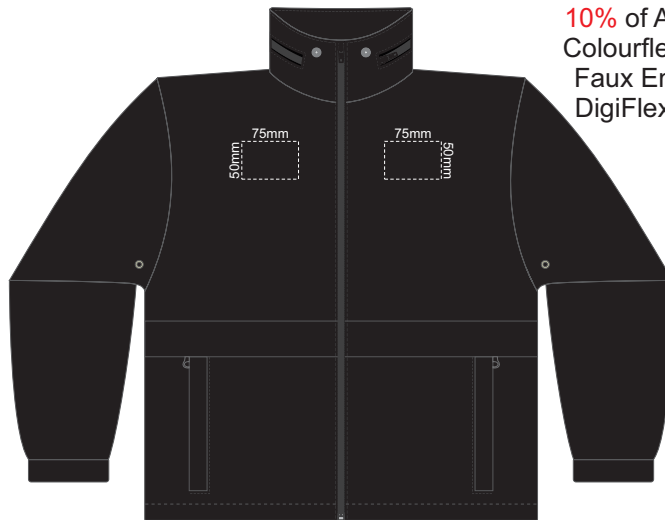

10% of Actual Size
Colourflex Transfer
Faux Embroidery
DigiFlex Transfer

FRONT SURF 5/6Y

BACK SURF 5/6Y

Print area can be rotated to best suit.
Branding area can be moved **anywhere within the red line.**

10% of Actual Size
Colourflex Transfer
Faux Embroidery
DigiFlex Transfer

FRONT SURF 7/8Y

BACK SURF 7/8Y

Print area can be rotated to best suit.
Branding area can be moved **anywhere within the red line.**

10% of Actual Size
Colourflex Transfer
Faux Embroidery
DigiFlex Transfer

FRONT SURF 9/11Y

BACK SURF 9/11Y

Print area can be rotated to best suit.
Branding area can be moved anywhere within the red line.

10% of Actual Size
Colourflex Transfer
Faux Embroidery
DigiFlex Transfer

FRONT SURF 12/14Y

BACK SURF 12/14Y

Print area can be rotated to best suit.
Branding area can be moved anywhere within the red line.

10% of Actual Size
Colourflex Transfer
Faux Embroidery
DigiFlex Transfer