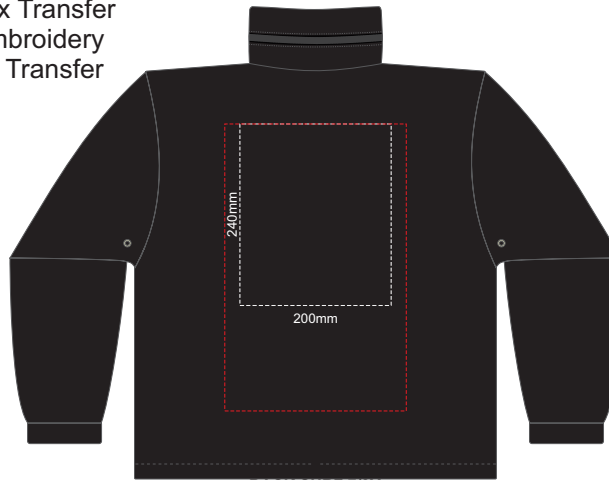

10% of Actual Size
Colourflex Transfer
Faux Embroidery
DigiFlex Transfer

FRONT SURF 5/6Y

BACK SURF 5/6Y

Print area can be rotated to best suit.
Branding area can be moved **anywhere within the red line.**

10% of Actual Size
Colourflex Transfer
Faux Embroidery
DigiFlex Transfer

FRONT SURF 7/8Y

BACK SURF 7/8Y

Print area can be rotated to best suit.
Branding area can be moved **anywhere within the red line.**

10% of Actual Size
Colourflex Transfer
Faux Embroidery
DigiFlex Transfer

FRONT SURF 9/11Y

BACK SURF 9/11Y

Print area can be rotated to best suit.
Branding area can be moved anywhere within the red line.

10% of Actual Size
Colourflex Transfer
Faux Embroidery
DigiFlex Transfer

FRONT SURF 15/16Y

BACK SURF 15/16Y

Print area can be rotated to best suit.
Branding area can be moved anywhere within the red line.