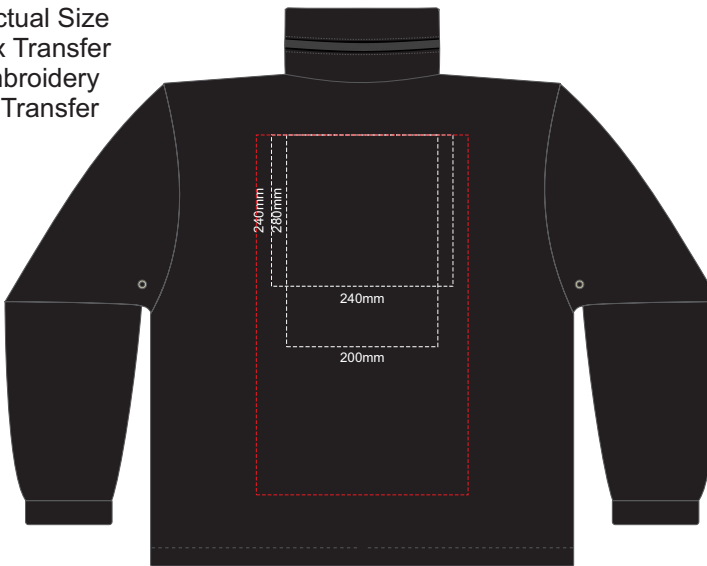

10% of Actual Size
Colourflex Transfer
Faux Embroidery
DigiFlex Transfer

FRONT SURF 5/6Y

BACK SURF 5/6Y

Print area can be rotated to best suit.
Branding area can be moved **anywhere within the red line.**

10% of Actual Size
Colourflex Transfer
Faux Embroidery
DigiFlex Transfer

FRONT SURF 7/8Y

BACK SURF 7/8Y

Print area can be rotated to best suit.
Branding area can be moved **anywhere within the red line.**

10% of Actual Size
Colourflex Transfer
Faux Embroidery
DigiFlex Transfer

FRONT SURF 9/11Y

BACK SURF 9/11Y

Print area can be rotated to best suit.
Branding area can be moved anywhere within the red line.

10% of Actual Size
Colourflex Transfer
Faux Embroidery
DigiFlex Transfer

FRONT SURF 12/14Y

BACK SURF 12/14Y

Print area can be rotated to best suit.
Branding area can be moved anywhere within the red line.

10% of Actual Size
Colourflex Transfer
Faux Embroidery
DigiFlex Transfer