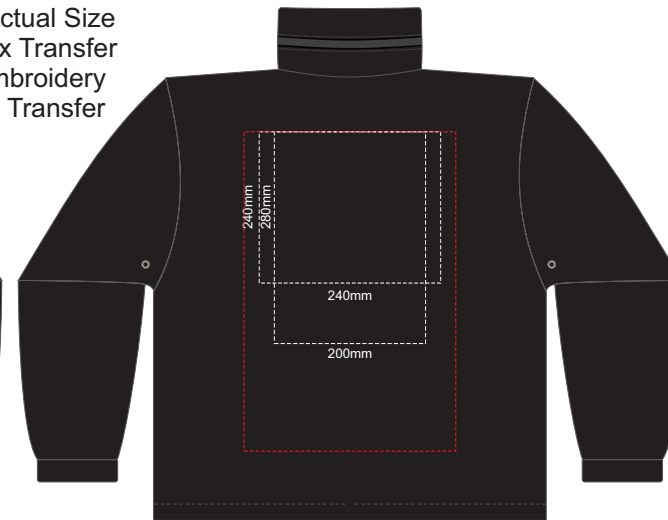

10% of Actual Size
Colourflex Transfer
Faux Embroidery
DigiFlex Transfer

FRONT SURF 5/6Y

BACK SURF 5/6Y

Print area can be rotated to best suit.
Branding area can be moved **anywhere within the red line.**

10% of Actual Size
Colourflex Transfer
Faux Embroidery
DigiFlex Transfer

FRONT SURF 7/8Y

BACK SURF 7/8Y

Print area can be rotated to best suit.
Branding area can be moved **anywhere within the red line.**

10% of Actual Size
Colourflex Transfer
Faux Embroidery
DigiFlex Transfer

FRONT SURF 9/11Y

BACK SURF 9/11Y

Print area can be rotated to best suit.
Branding area can be moved anywhere within the red line.

10% of Actual Size
Colourflex Transfer
Faux Embroidery
DigiFlex Transfer

FRONT SURF 12/14Y

BACK SURF 12/14Y

Print area can be rotated to best suit.
Branding area can be moved anywhere within the red line.

10% of Actual Size
Colourflex Transfer
Faux Embroidery
DigiFlex Transfer