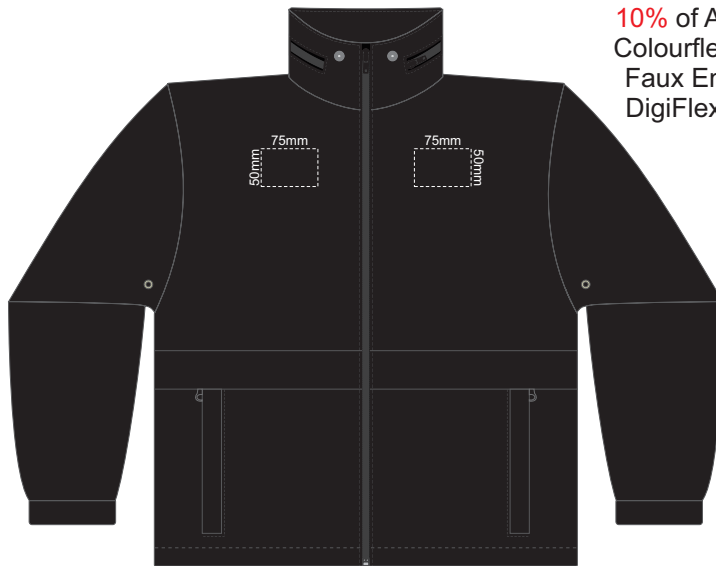

10% of Actual Size
Colourflex Transfer
Faux Embroidery
DigiFlex Transfer

FRONT SURF 5/6Y

BACK SURF 5/6Y

Print area can be rotated to best suit.
Branding area can be moved **anywhere within the red line.**

10% of Actual Size
Colourflex Transfer
Faux Embroidery
DigiFlex Transfer

FRONT SURF 7/8Y

BACK SURF 7/8Y

Print area can be rotated to best suit.
Branding area can be moved **anywhere within the red line.**

10% of Actual Size
Colourflex Transfer
Faux Embroidery
DigiFlex Transfer

FRONT SURF 9/11Y

BACK SURF 9/11Y

Print area can be rotated to best suit.
Branding area can be moved anywhere within the red line.

10% of Actual Size
Colourflex Transfer
Faux Embroidery
DigiFlex Transfer

FRONT SURF 12/14Y

BACK SURF 12/14Y

Print area can be rotated to best suit.
Branding area can be moved anywhere within the red line.

10% of Actual Size
Colourflex Transfer
Faux Embroidery
DigiFlex Transfer