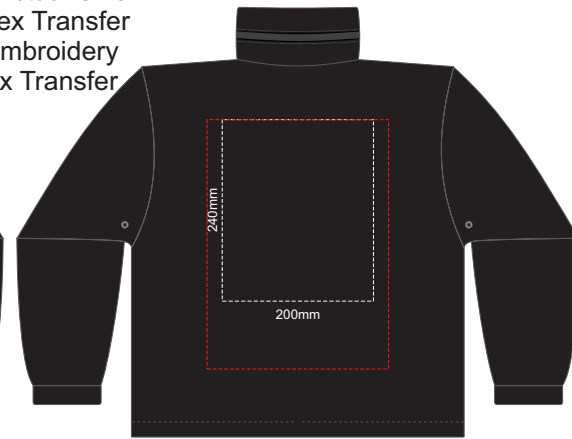

10% of Actual Size
Colourflex Transfer
Faux Embroidery
DigiFlex Transfer

FRONT SURF 5/6Y

BACK SURF 5/6Y

Print area can be rotated to best suit.
Branding area can be moved **anywhere within the red line.**

10% of Actual Size
Colourflex Transfer
Faux Embroidery
DigiFlex Transfer

FRONT SURF 7/8Y

BACK SURF 7/8Y

Print area can be rotated to best suit.
Branding area can be moved **anywhere within the red line.**

10% of Actual Size
Colourflex Transfer
Faux Embroidery
DigiFlex Transfer

FRONT SURF 9/11Y

BACK SURF 9/11Y

Print area can be rotated to best suit.
Branding area can be moved anywhere within the red line.

10% of Actual Size
Colourflex Transfer
Faux Embroidery
DigiFlex Transfer

FRONT SURF 15/16Y

BACK SURF 15/16Y

Print area can be rotated to best suit.
Branding area can be moved anywhere within the red line.