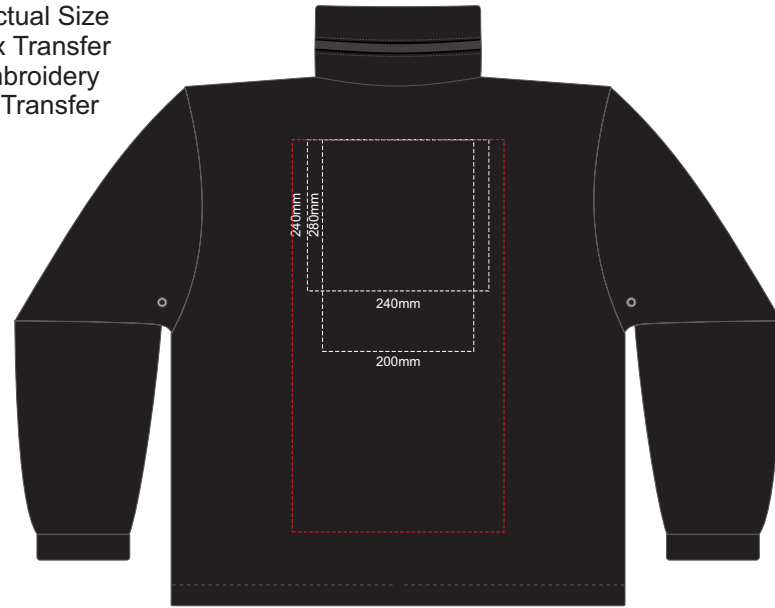

BACK SURF 15/16Y

Print area can be rotated to best suit.
Branding area can be moved anywhere within the red line.