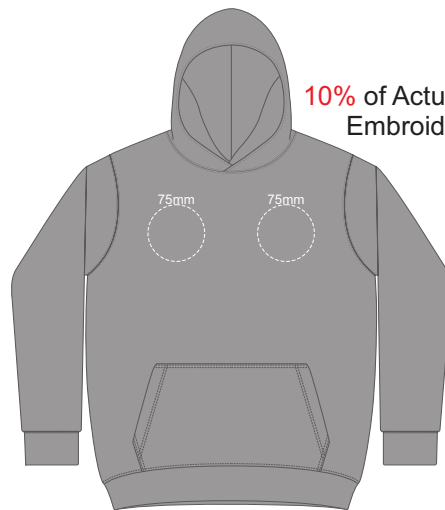

10% of Actual Size  
Screen Print

FRONT SLAM 4Y

BACK SLAM 4Y

10% of Actual Size  
Embroidery

FRONT SLAM 4Y

10% of Actual Size  
Colourflex Transfer  
Faux Embroidery  
DigiFlex Transfer

**FRONT SLAM 4Y**

Branding area can be moved **anywhere within the red line.**

**BACK SLAM 4Y**

Print area can be rotated to best suit.  
Branding area can be moved **anywhere within the red line.**

10% of Actual Size  
Colourflex Transfer  
Faux Embroidery  
DigiFlex Transfer

**SIDE 1 SLAM 4Y**

**SIDE 2 SLAM 4Y**

10% of Actual Size  
Screen Print

FRONT SLAM 6Y

BACK SLAM 6Y

10% of Actual Size  
Embroidery

FRONT SLAM 6Y

10% of Actual Size  
Colourflex Transfer  
Faux Embroidery  
DigiFlex Transfer

**FRONT SLAM 6Y**  
Branding area can be moved anywhere within the red line.

**BACK SLAM 6Y**  
Print area can be rotated to best suit.  
Branding area can be moved anywhere within the red line.

10% of Actual Size  
Colourflex Transfer  
Faux Embroidery  
DigiFlex Transfer

**SIDE 1 SLAM 6Y**