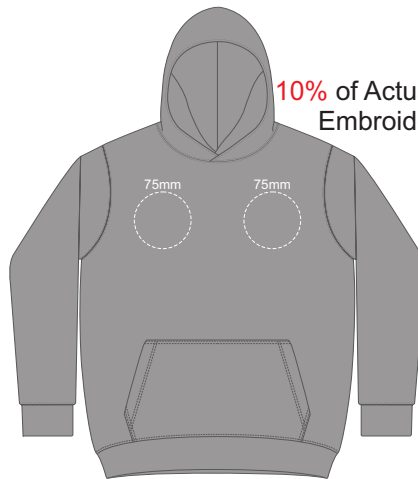

10% of Actual Size  
Screen Print

FRONT SLAM 4Y

BACK SLAM 4Y

10% of Actual Size  
Embroidery

FRONT SLAM 4Y

10% of Actual Size  
Colourflex Transfer  
Faux Embroidery  
DigiFlex Transfer

**FRONT SLAM 4Y**

Branding area can be moved **anywhere within the red line.**

**BACK SLAM 4Y**

Print area can be rotated to best suit.  
Branding area can be moved **anywhere within the red line.**

10% of Actual Size  
Colourflex Transfer  
Faux Embroidery  
DigiFlex Transfer

**SIDE 1 SLAM 4Y**

**SIDE 2 SLAM 4Y**

10% of Actual Size  
Screen Print

FRONT SLAM 6Y

BACK SLAM 6Y

10% of Actual Size  
Embroidery

FRONT SLAM 6Y

10% of Actual Size  
Colourflex Transfer  
Faux Embroidery  
DigiFlex Transfer

**FRONT SLAM 6Y**  
Branding area can be moved anywhere within the red line.