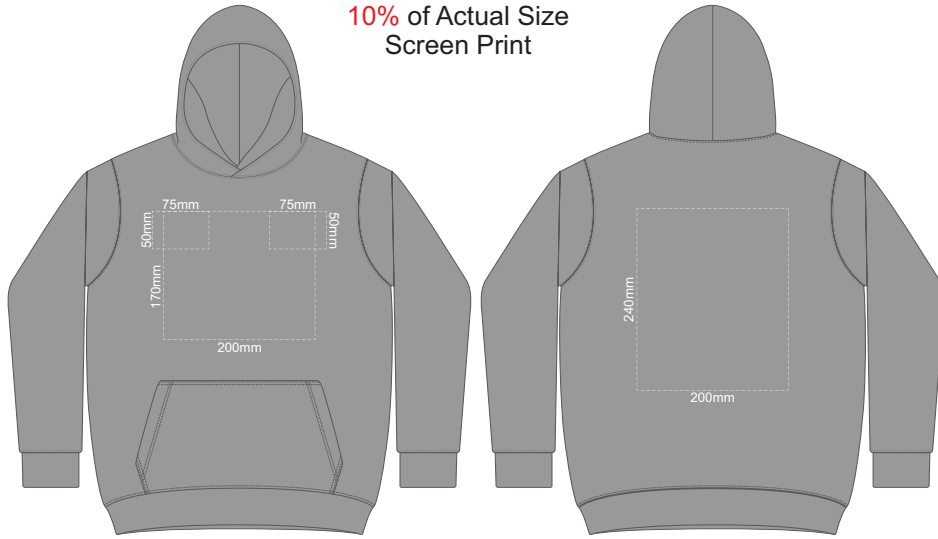

**BACK SLAM 4Y**

Print area can be rotated to best suit.  
Branding area can be moved **anywhere within the red line.**

10% of Actual Size  
Colourflex Transfer  
Faux Embroidery  
DigiFlex Transfer

**SIDE 1 SLAM 4Y**

**SIDE 2 SLAM 4Y**

10% of Actual Size  
Screen Print

FRONT SLAM 6Y

BACK SLAM 6Y

10% of Actual Size  
Embroidery

FRONT SLAM 6Y

10% of Actual Size  
Colourflex Transfer  
Faux Embroidery  
DigiFlex Transfer

**FRONT SLAM 6Y**  
Branding area can be moved anywhere within the red line.

**BACK SLAM 6Y**  
Print area can be rotated to best suit.  
Branding area can be moved anywhere within the red line.

10% of Actual Size  
Colourflex Transfer  
Faux Embroidery  
DigiFlex Transfer

**SIDE 1 SLAM 6Y**

**SIDE 2 SLAM 6Y**

10% of Actual Size  
Screen Print

FRONT SLAM 8Y

BACK SLAM 8Y

10% of Actual Size  
Embroidery

FRONT SLAM 8Y

10% of Actual Size  
Colourflex Transfer  
Faux Embroidery  
DigiFlex Transfer

**FRONT SLAM 8Y**