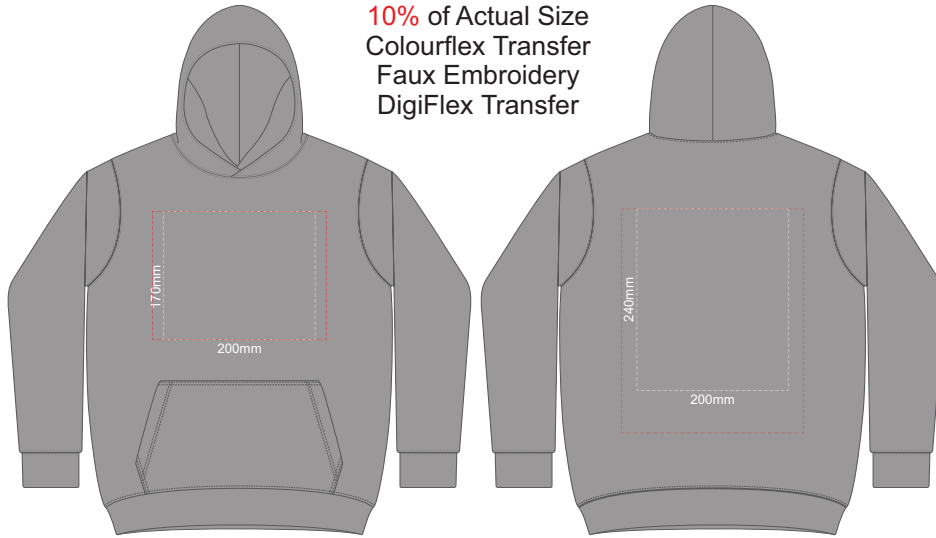

**BACK SLAM 6Y**  
Print area can be rotated to best suit.  
Branding area can be moved anywhere within the red line.

10% of Actual Size  
Colourflex Transfer  
Faux Embroidery  
DigiFlex Transfer

**SIDE 1 SLAM 6Y**

**SIDE 2 SLAM 6Y**

10% of Actual Size  
Screen Print

FRONT SLAM 8Y

BACK SLAM 8Y

10% of Actual Size  
Embroidery

FRONT SLAM 8Y

10% of Actual Size  
Colourflex Transfer  
Faux Embroidery  
DigiFlex Transfer

**FRONT SLAM 8Y**

Branding area can be moved anywhere within the red line.

**BACK SLAM 8Y**

Print area can be rotated to best suit.  
Branding area can be moved anywhere within the red line.

10% of Actual Size  
Colourflex Transfer  
Faux Embroidery  
DigiFlex Transfer