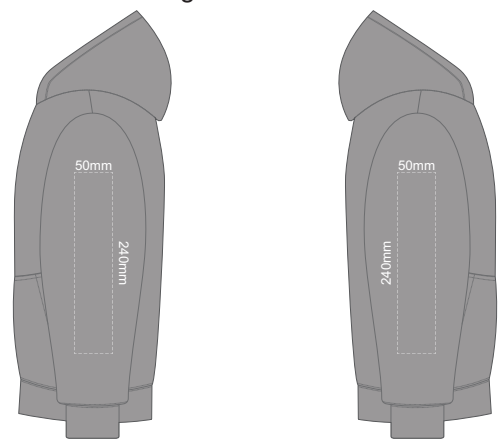

10% of Actual Size  
Screen Print

FRONT SLAM 4Y

BACK SLAM 4Y

10% of Actual Size  
Embroidery

FRONT SLAM 4Y

10% of Actual Size  
Colourflex Transfer  
Faux Embroidery  
DigiFlex Transfer

**FRONT SLAM 4Y**

Branding area can be moved **anywhere within the red line.**

**BACK SLAM 4Y**

Print area can be rotated to best suit.  
Branding area can be moved **anywhere within the red line.**

10% of Actual Size  
Colourflex Transfer  
Faux Embroidery  
DigiFlex Transfer

**SIDE 1 SLAM 4Y**

**SIDE 2 SLAM 4Y**

10% of Actual Size  
Screen Print

FRONT SLAM 6Y

BACK SLAM 6Y

10% of Actual Size  
Embroidery

FRONT SLAM 6Y

10% of Actual Size  
Colourflex Transfer  
Faux Embroidery  
DigiFlex Transfer

**FRONT SLAM 6Y**  
Branding area can be moved anywhere within the red line.

**BACK SLAM 6Y**  
Print area can be rotated to best suit.  
Branding area can be moved anywhere within the red line.

10% of Actual Size  
Colourflex Transfer  
Faux Embroidery  
DigiFlex Transfer

**SIDE 1 SLAM 6Y**