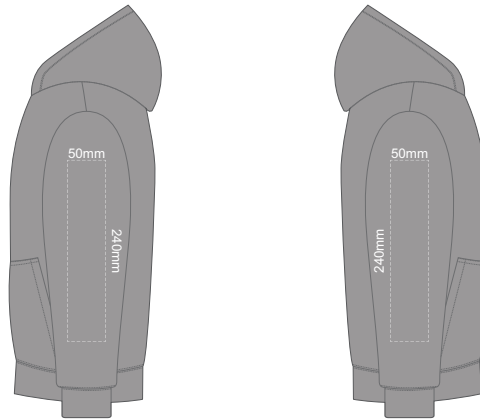

10% of Actual Size  
Screen Print

FRONT SLAM 4Y

BACK SLAM 4Y

10% of Actual Size  
Embroidery

FRONT SLAM 4Y

10% of Actual Size  
Colourflex Transfer  
Faux Embroidery  
DigiFlex Transfer

**FRONT SLAM 4Y**

Branding area can be moved **anywhere within the red line.**

**BACK SLAM 4Y**

Print area can be rotated to best suit.  
Branding area can be moved **anywhere within the red line.**

10% of Actual Size  
Colourflex Transfer  
Faux Embroidery  
DigiFlex Transfer

**SIDE 1 SLAM 4Y**

**SIDE 2 SLAM 4Y**

10% of Actual Size  
Screen Print

FRONT SLAM 6Y

BACK SLAM 6Y

10% of Actual Size  
Embroidery

FRONT SLAM 6Y

10% of Actual Size  
Colourflex Transfer  
Faux Embroidery  
DigiFlex Transfer

**FRONT SLAM 6Y**  
Branding area can be moved anywhere within the red line.

**BACK SLAM 6Y**  
Print area can be rotated to best suit.  
Branding area can be moved anywhere within the red line.

10% of Actual Size  
Colourflex Transfer  
Faux Embroidery  
DigiFlex Transfer

**SIDE 1 SLAM 6Y**