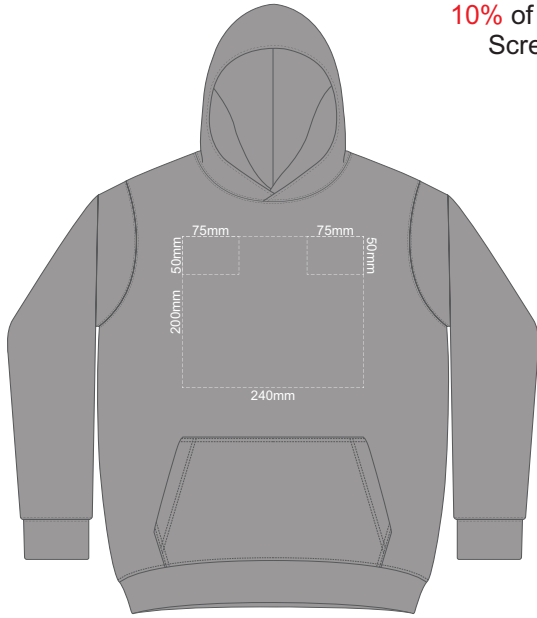

**SIDE 1 SLAM 8Y**

**SIDE 2 SLAM 8Y**

10% of Actual Size  
Screen Print

FRONT SLAM 10Y

BACK SLAM 10Y

10% of Actual Size  
Embroidery

FRONT SLAM 10Y

10% of Actual Size  
Colourflex Transfer  
Faux Embroidery  
DigiFlex Transfer

**FRONT SLAM 10Y**  
Branding area can be moved anywhere within the red line.

**BACK SLAM 10Y**  
Print area can be rotated to best suit.  
Branding area can be moved anywhere within the red line.

10% of Actual Size  
Colourflex Transfer  
Faux Embroidery  
DigiFlex Transfer

**SIDE 1 SLAM 10Y**

**SIDE 2 SLAM 10Y**

10% of Actual Size  
Screen Print

FRONT SLAM 12Y

BACK SLAM 12Y

10% of Actual Size  
Embroidery

FRONT SLAM 12Y

10% of Actual Size  
Colourflex Transfer  
Faux Embroidery  
DigiFlex Transfer