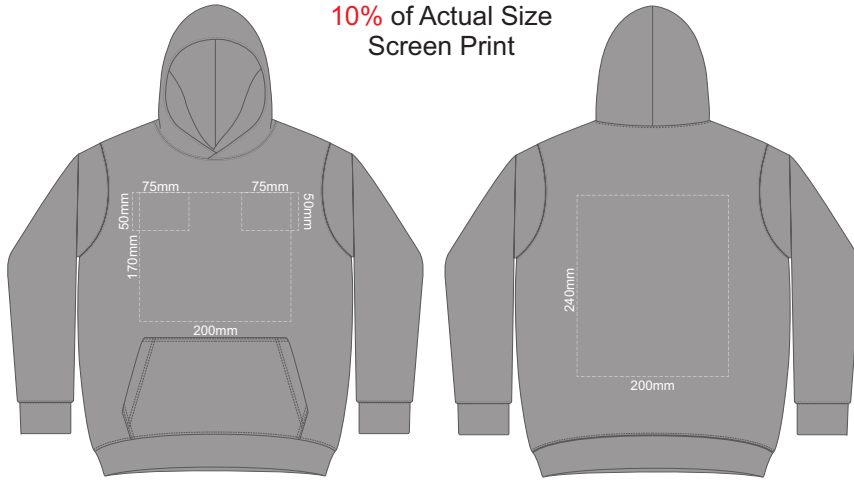

10% of Actual Size  
Screen Print

FRONT SLAM 4Y

BACK SLAM 4Y

10% of Actual Size  
Embroidery

FRONT SLAM 4Y

10% of Actual Size  
Colourflex Transfer  
Faux Embroidery  
DigiFlex Transfer

**FRONT SLAM 4Y**

Branding area can be moved **anywhere within the red line.**

**BACK SLAM 4Y**

Print area can be rotated to best suit.  
Branding area can be moved **anywhere within the red line.**

10% of Actual Size  
Colourflex Transfer  
Faux Embroidery  
DigiFlex Transfer

**SIDE 1 SLAM 4Y**

**SIDE 2 SLAM 4Y**

10% of Actual Size  
Screen Print

FRONT SLAM 6Y

BACK SLAM 6Y

10% of Actual Size  
Embroidery

FRONT SLAM 6Y

10% of Actual Size  
Colourflex Transfer  
Faux Embroidery  
DigiFlex Transfer

**FRONT SLAM 6Y**  
Branding area can be moved anywhere within the red line.

**BACK SLAM 6Y**  
Print area can be rotated to best suit.  
Branding area can be moved anywhere within the red line.

10% of Actual Size  
Colourflex Transfer  
Faux Embroidery  
DigiFlex Transfer

**SIDE 1 SLAM 6Y**