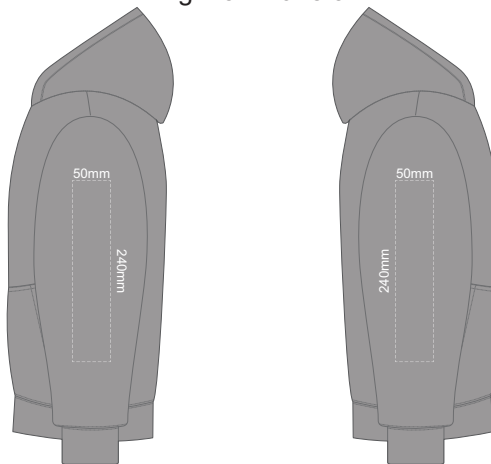

**BACK SLAM 6Y**  
Print area can be rotated to best suit.  
Branding area can be moved anywhere within the red line.

10% of Actual Size  
Colourflex Transfer  
Faux Embroidery  
DigiFlex Transfer

**SIDE 1 SLAM 6Y**

**SIDE 2 SLAM 6Y**

10% of Actual Size  
Screen Print

FRONT SLAM 8Y

BACK SLAM 8Y

10% of Actual Size  
Embroidery

FRONT SLAM 8Y

10% of Actual Size  
Colourflex Transfer  
Faux Embroidery  
DigiFlex Transfer

**FRONT SLAM 8Y**

Branding area can be moved anywhere within the red line.

**BACK SLAM 8Y**

Print area can be rotated to best suit.  
Branding area can be moved anywhere within the red line.

10% of Actual Size  
Colourflex Transfer  
Faux Embroidery  
DigiFlex Transfer

**SIDE 1 SLAM 8Y**

**SIDE 2 SLAM 8Y**

10% of Actual Size  
Screen Print

FRONT SLAM 10Y

BACK SLAM 10Y

10% of Actual Size  
Embroidery

FRONT SLAM 10Y

10% of Actual Size  
Colourflex Transfer  
Faux Embroidery  
DigiFlex Transfer