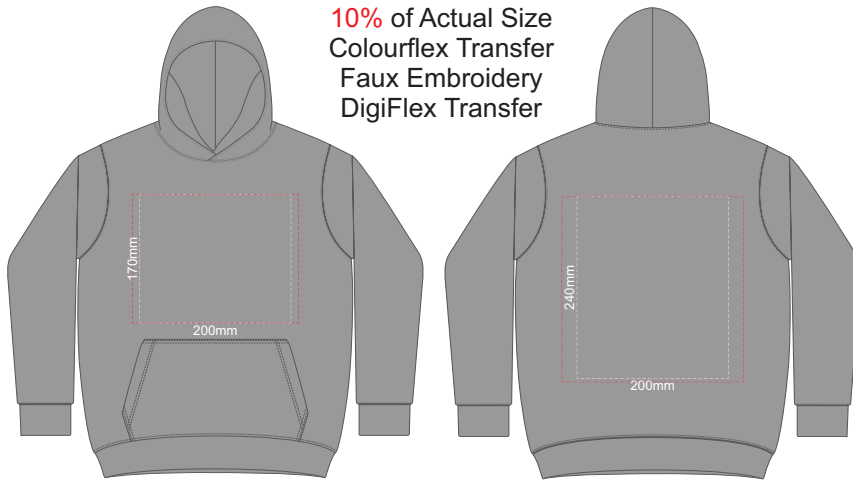

10% of Actual Size  
Screen Print

FRONT SLAM 4Y

BACK SLAM 4Y

10% of Actual Size  
Embroidery

FRONT SLAM 4Y

10% of Actual Size  
Colourflex Transfer  
Faux Embroidery  
DigiFlex Transfer

**FRONT SLAM 4Y**

Branding area can be moved **anywhere within the red line.**

**BACK SLAM 4Y**

Print area can be rotated to best suit.  
Branding area can be moved **anywhere within the red line.**

10% of Actual Size  
Colourflex Transfer  
Faux Embroidery  
DigiFlex Transfer

**SIDE 1 SLAM 4Y**

**SIDE 2 SLAM 4Y**

10% of Actual Size  
Screen Print

FRONT SLAM 6Y

BACK SLAM 6Y

10% of Actual Size  
Embroidery

FRONT SLAM 6Y

10% of Actual Size  
Colourflex Transfer  
Faux Embroidery  
DigiFlex Transfer

**FRONT SLAM 6Y**  
Branding area can be moved anywhere within the red line.