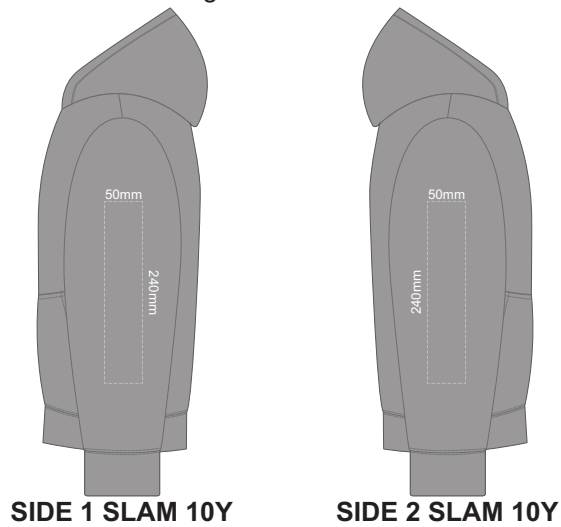

Branding area can be moved anywhere within the red line.

**BACK SLAM 8Y**

Print area can be rotated to best suit.  
Branding area can be moved anywhere within the red line.

10% of Actual Size  
Colourflex Transfer  
Faux Embroidery  
DigiFlex Transfer

**SIDE 1 SLAM 8Y**

**SIDE 2 SLAM 8Y**

10% of Actual Size  
Screen Print

FRONT SLAM 10Y

BACK SLAM 10Y

10% of Actual Size  
Embroidery

FRONT SLAM 10Y

10% of Actual Size  
Colourflex Transfer  
Faux Embroidery  
DigiFlex Transfer

**FRONT SLAM 10Y**  
Branding area can be moved anywhere within the red line.

**BACK SLAM 10Y**  
Print area can be rotated to best suit.  
Branding area can be moved anywhere within the red line.

10% of Actual Size  
Colourflex Transfer  
Faux Embroidery  
DigiFlex Transfer