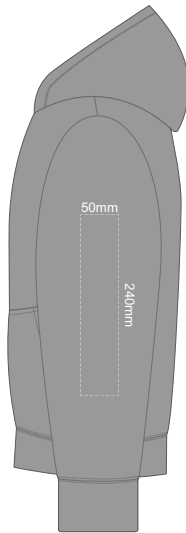

**SIDE 1 SLAM 8Y**

**SIDE 2 SLAM 8Y**

10% of Actual Size  
Screen Print

FRONT SLAM 10Y

BACK SLAM 10Y

10% of Actual Size  
Embroidery

FRONT SLAM 10Y

10% of Actual Size  
Colourflex Transfer  
Faux Embroidery  
DigiFlex Transfer

**FRONT SLAM 10Y**  
Branding area can be moved anywhere within the red line.

**BACK SLAM 10Y**  
Print area can be rotated to best suit.  
Branding area can be moved anywhere within the red line.

10% of Actual Size  
Colourflex Transfer  
Faux Embroidery  
DigiFlex Transfer

**SIDE 1 SLAM 10Y**

**SIDE 2 SLAM 10Y**

10% of Actual Size  
Screen Print

FRONT SLAM 12Y

BACK SLAM 12Y

10% of Actual Size  
Embroidery

FRONT SLAM 12Y

10% of Actual Size  
Colourflex Transfer  
Faux Embroidery  
DigiFlex Transfer

FRONT SLAM 12Y

BACK SLAM 12Y

Print area can be rotated to best suit.  
Branding area can be moved **anywhere within the red line.**

10% of Actual Size  
Colourflex Transfer  
Faux Embroidery  
DigiFlex Transfer