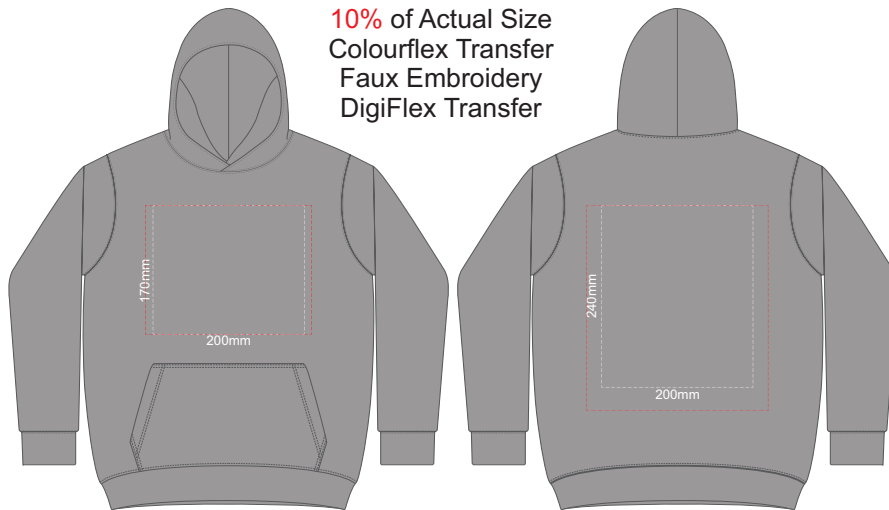

**BACK SLAM 4Y**

Print area can be rotated to best suit.  
Branding area can be moved **anywhere within the red line.**

10% of Actual Size  
Colourflex Transfer  
Faux Embroidery  
DigiFlex Transfer

**SIDE 1 SLAM 4Y**

**SIDE 2 SLAM 4Y**

10% of Actual Size  
Screen Print

FRONT SLAM 6Y

BACK SLAM 6Y

10% of Actual Size  
Embroidery

FRONT SLAM 6Y

10% of Actual Size  
Colourflex Transfer  
Faux Embroidery  
DigiFlex Transfer

**FRONT SLAM 6Y**  
Branding area can be moved anywhere within the red line.

**BACK SLAM 6Y**  
Print area can be rotated to best suit.  
Branding area can be moved anywhere within the red line.

10% of Actual Size  
Colourflex Transfer  
Faux Embroidery  
DigiFlex Transfer

**SIDE 1 SLAM 6Y**