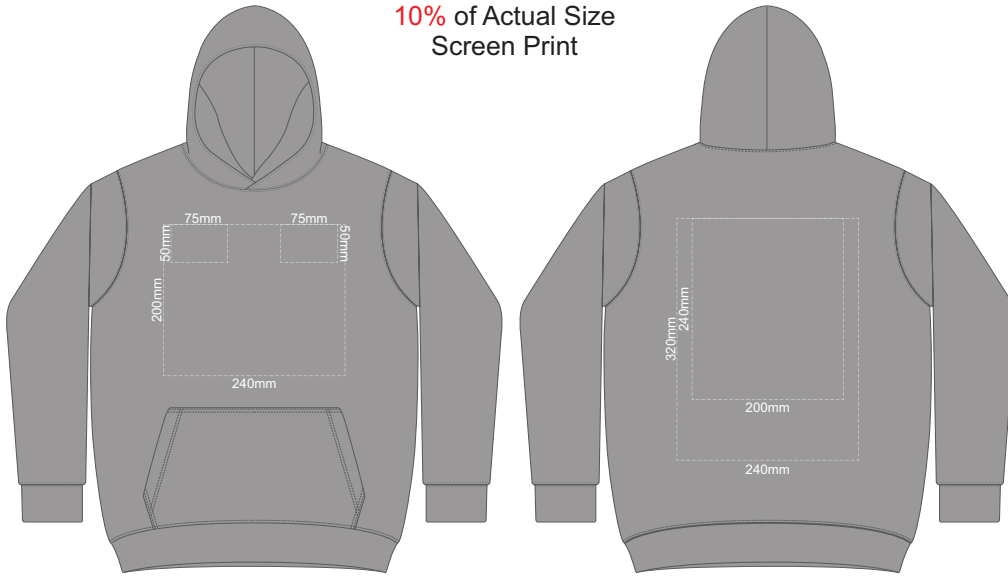

**BACK SLAM 6Y**  
Print area can be rotated to best suit.  
Branding area can be moved anywhere within the red line.

10% of Actual Size  
Colourflex Transfer  
Faux Embroidery  
DigiFlex Transfer

**SIDE 1 SLAM 6Y**

**SIDE 2 SLAM 6Y**

10% of Actual Size  
Screen Print

FRONT SLAM 8Y

BACK SLAM 8Y

10% of Actual Size  
Embroidery

FRONT SLAM 8Y

10% of Actual Size  
Colourflex Transfer  
Faux Embroidery  
DigiFlex Transfer

**FRONT SLAM 8Y**

Branding area can be moved anywhere within the red line.

**BACK SLAM 8Y**

Print area can be rotated to best suit.  
Branding area can be moved anywhere within the red line.

10% of Actual Size  
Colourflex Transfer  
Faux Embroidery  
DigiFlex Transfer

**SIDE 1 SLAM 8Y**

**SIDE 2 SLAM 8Y**

10% of Actual Size  
Screen Print

FRONT SLAM 10Y

BACK SLAM 10Y

10% of Actual Size  
Embroidery

FRONT SLAM 10Y

10% of Actual Size  
Colourflex Transfer  
Faux Embroidery  
DigiFlex Transfer