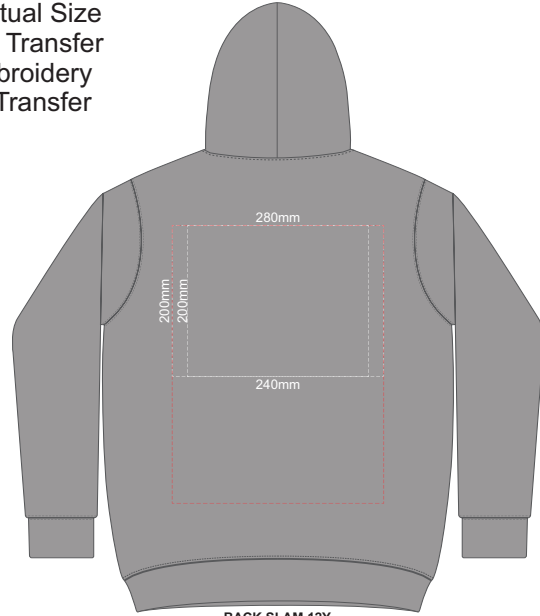

**FRONT SLAM 10Y**  
Branding area can be moved anywhere within the red line.

**BACK SLAM 10Y**  
Print area can be rotated to best suit.  
Branding area can be moved anywhere within the red line.

10% of Actual Size  
Colourflex Transfer  
Faux Embroidery  
DigiFlex Transfer

**SIDE 1 SLAM 10Y**

**SIDE 2 SLAM 10Y**

10% of Actual Size  
Screen Print

FRONT SLAM 12Y

BACK SLAM 12Y

10% of Actual Size  
Embroidery

FRONT SLAM 12Y

10% of Actual Size  
Colourflex Transfer  
Faux Embroidery  
DigiFlex Transfer

FRONT SLAM 12Y

BACK SLAM 12Y

Print area can be rotated to best suit.  
Branding area can be moved **anywhere within the red line.**

10% of Actual Size  
Colourflex Transfer  
Faux Embroidery  
DigiFlex Transfer