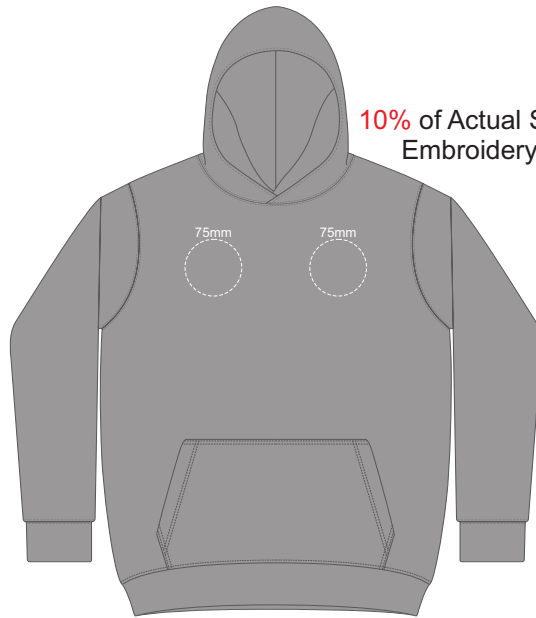

**FRONT SLAM 10Y**  
Branding area can be moved anywhere within the red line.

**BACK SLAM 10Y**  
Print area can be rotated to best suit.  
Branding area can be moved anywhere within the red line.

10% of Actual Size  
Colourflex Transfer  
Faux Embroidery  
DigiFlex Transfer

**SIDE 1 SLAM 10Y**

**SIDE 2 SLAM 10Y**

10% of Actual Size  
Screen Print

FRONT SLAM 12Y

BACK SLAM 12Y

10% of Actual Size  
Embroidery

FRONT SLAM 12Y

10% of Actual Size  
Colourflex Transfer  
Faux Embroidery  
DigiFlex Transfer

FRONT SLAM 12Y

BACK SLAM 12Y

Print area can be rotated to best suit.  
Branding area can be moved **anywhere within the red line.**

10% of Actual Size  
Colourflex Transfer  
Faux Embroidery  
DigiFlex Transfer