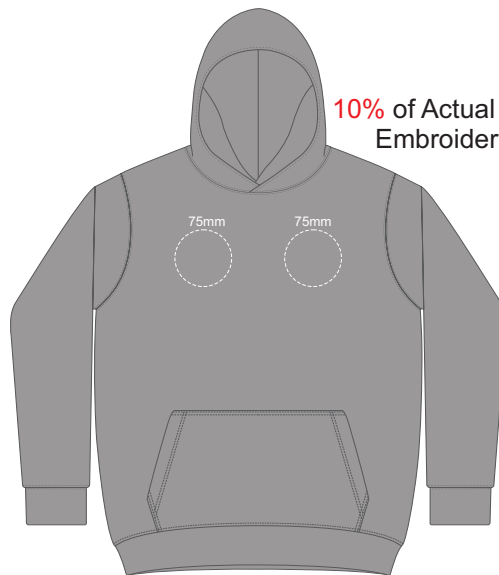

Branding area can be moved anywhere within the red line.

**BACK SLAM 8Y**

Print area can be rotated to best suit.  
Branding area can be moved anywhere within the red line.

10% of Actual Size  
Colourflex Transfer  
Faux Embroidery  
DigiFlex Transfer

**SIDE 1 SLAM 8Y**

**SIDE 2 SLAM 8Y**

10% of Actual Size  
Screen Print

FRONT SLAM 10Y

BACK SLAM 10Y

10% of Actual Size  
Embroidery

FRONT SLAM 10Y

10% of Actual Size  
Colourflex Transfer  
Faux Embroidery  
DigiFlex Transfer

**FRONT SLAM 10Y**  
Branding area can be moved anywhere within the red line.

**BACK SLAM 10Y**  
Print area can be rotated to best suit.  
Branding area can be moved anywhere within the red line.

10% of Actual Size  
Colourflex Transfer  
Faux Embroidery  
DigiFlex Transfer