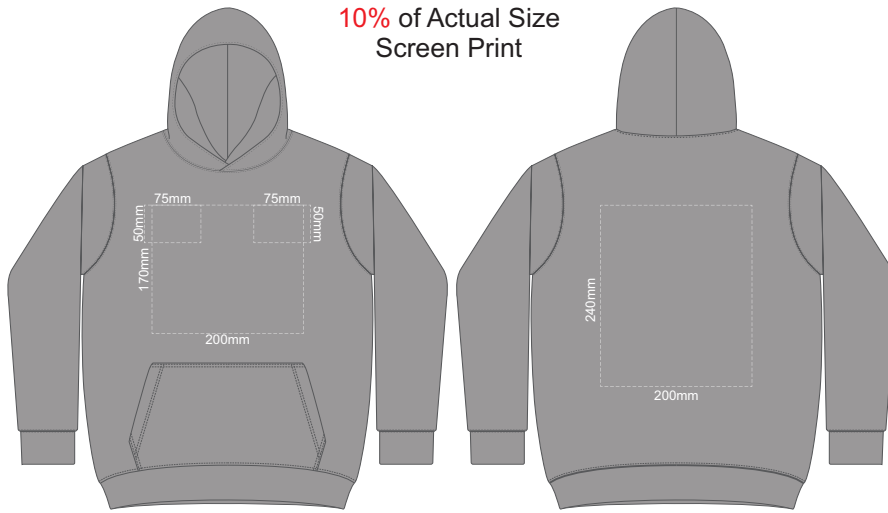

10% of Actual Size  
Screen Print

FRONT SLAM 4Y

BACK SLAM 4Y

10% of Actual Size  
Embroidery

FRONT SLAM 4Y

10% of Actual Size  
Colourflex Transfer  
Faux Embroidery  
DigiFlex Transfer

**FRONT SLAM 4Y**

Branding area can be moved **anywhere within the red line.**

**BACK SLAM 4Y**

Print area can be rotated to best suit.  
Branding area can be moved **anywhere within the red line.**

10% of Actual Size  
Colourflex Transfer  
Faux Embroidery  
DigiFlex Transfer

**SIDE 1 SLAM 4Y**

**SIDE 2 SLAM 4Y**

10% of Actual Size  
Screen Print

FRONT SLAM 6Y

BACK SLAM 6Y

10% of Actual Size  
Embroidery

FRONT SLAM 6Y

10% of Actual Size  
Colourflex Transfer  
Faux Embroidery  
DigiFlex Transfer

**FRONT SLAM 6Y**  
Branding area can be moved anywhere within the red line.

**BACK SLAM 6Y**  
Print area can be rotated to best suit.  
Branding area can be moved anywhere within the red line.

10% of Actual Size  
Colourflex Transfer  
Faux Embroidery  
DigiFlex Transfer

**SIDE 1 SLAM 6Y**