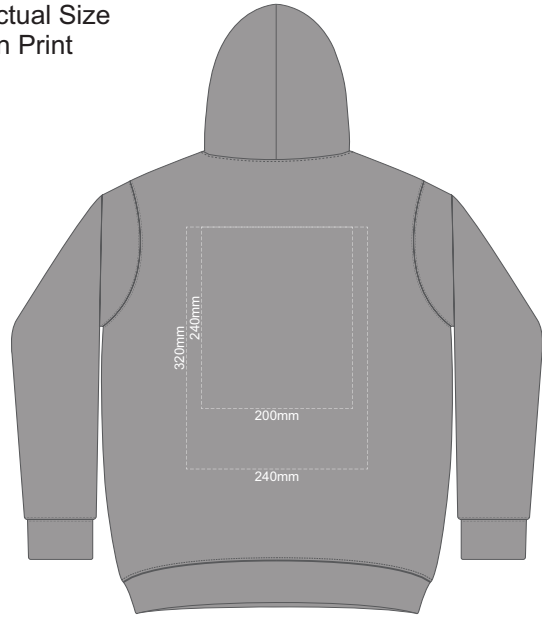

**FRONT SLAM 10Y**  
Branding area can be moved anywhere within the red line.

**BACK SLAM 10Y**  
Print area can be rotated to best suit.  
Branding area can be moved anywhere within the red line.

10% of Actual Size  
Colourflex Transfer  
Faux Embroidery  
DigiFlex Transfer

**SIDE 1 SLAM 10Y**

**SIDE 2 SLAM 10Y**

10% of Actual Size  
Screen Print

FRONT SLAM 12Y

BACK SLAM 12Y

10% of Actual Size  
Embroidery

FRONT SLAM 12Y

10% of Actual Size  
Colourflex Transfer  
Faux Embroidery  
DigiFlex Transfer

FRONT SLAM 12Y

BACK SLAM 12Y

Print area can be rotated to best suit.  
Branding area can be moved **anywhere within the red line.**

10% of Actual Size  
Colourflex Transfer  
Faux Embroidery  
DigiFlex Transfer