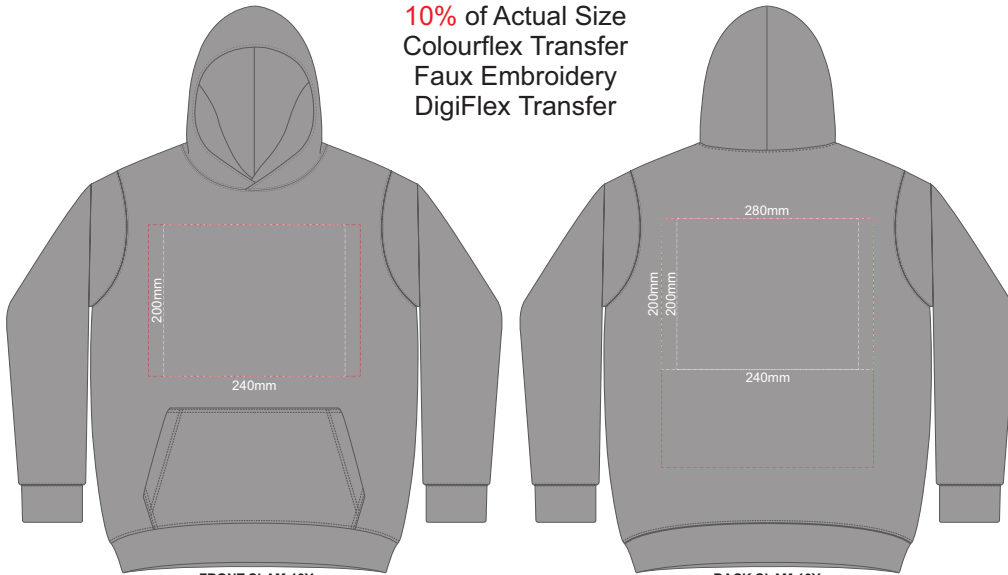

Branding area can be moved anywhere within the red line.

**BACK SLAM 8Y**

Print area can be rotated to best suit.  
Branding area can be moved anywhere within the red line.

10% of Actual Size  
Colourflex Transfer  
Faux Embroidery  
DigiFlex Transfer

**SIDE 1 SLAM 8Y**

**SIDE 2 SLAM 8Y**

10% of Actual Size  
Screen Print

FRONT SLAM 10Y

BACK SLAM 10Y

10% of Actual Size  
Embroidery

FRONT SLAM 10Y

10% of Actual Size  
Colourflex Transfer  
Faux Embroidery  
DigiFlex Transfer

**FRONT SLAM 10Y**  
Branding area can be moved anywhere within the red line.

**BACK SLAM 10Y**  
Print area can be rotated to best suit.  
Branding area can be moved anywhere within the red line.

10% of Actual Size  
Colourflex Transfer  
Faux Embroidery  
DigiFlex Transfer