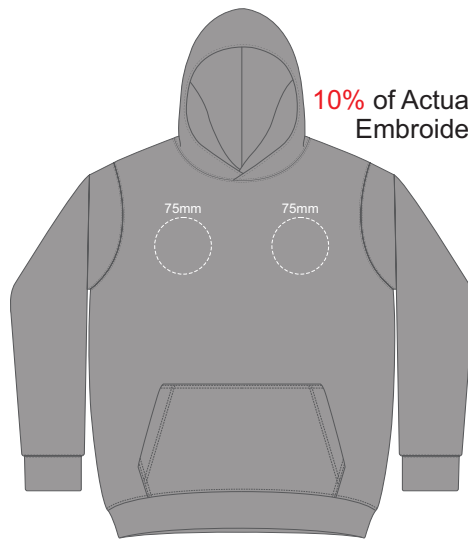

**BACK SLAM 6Y**  
Print area can be rotated to best suit.  
Branding area can be moved anywhere within the red line.

10% of Actual Size  
Colourflex Transfer  
Faux Embroidery  
DigiFlex Transfer

**SIDE 1 SLAM 6Y**

**SIDE 2 SLAM 6Y**

10% of Actual Size  
Screen Print

FRONT SLAM 8Y

BACK SLAM 8Y

10% of Actual Size  
Embroidery

FRONT SLAM 8Y

10% of Actual Size  
Colourflex Transfer  
Faux Embroidery  
DigiFlex Transfer

**FRONT SLAM 8Y**

Branding area can be moved anywhere within the red line.

**BACK SLAM 8Y**

Print area can be rotated to best suit.  
Branding area can be moved anywhere within the red line.

10% of Actual Size  
Colourflex Transfer  
Faux Embroidery  
DigiFlex Transfer