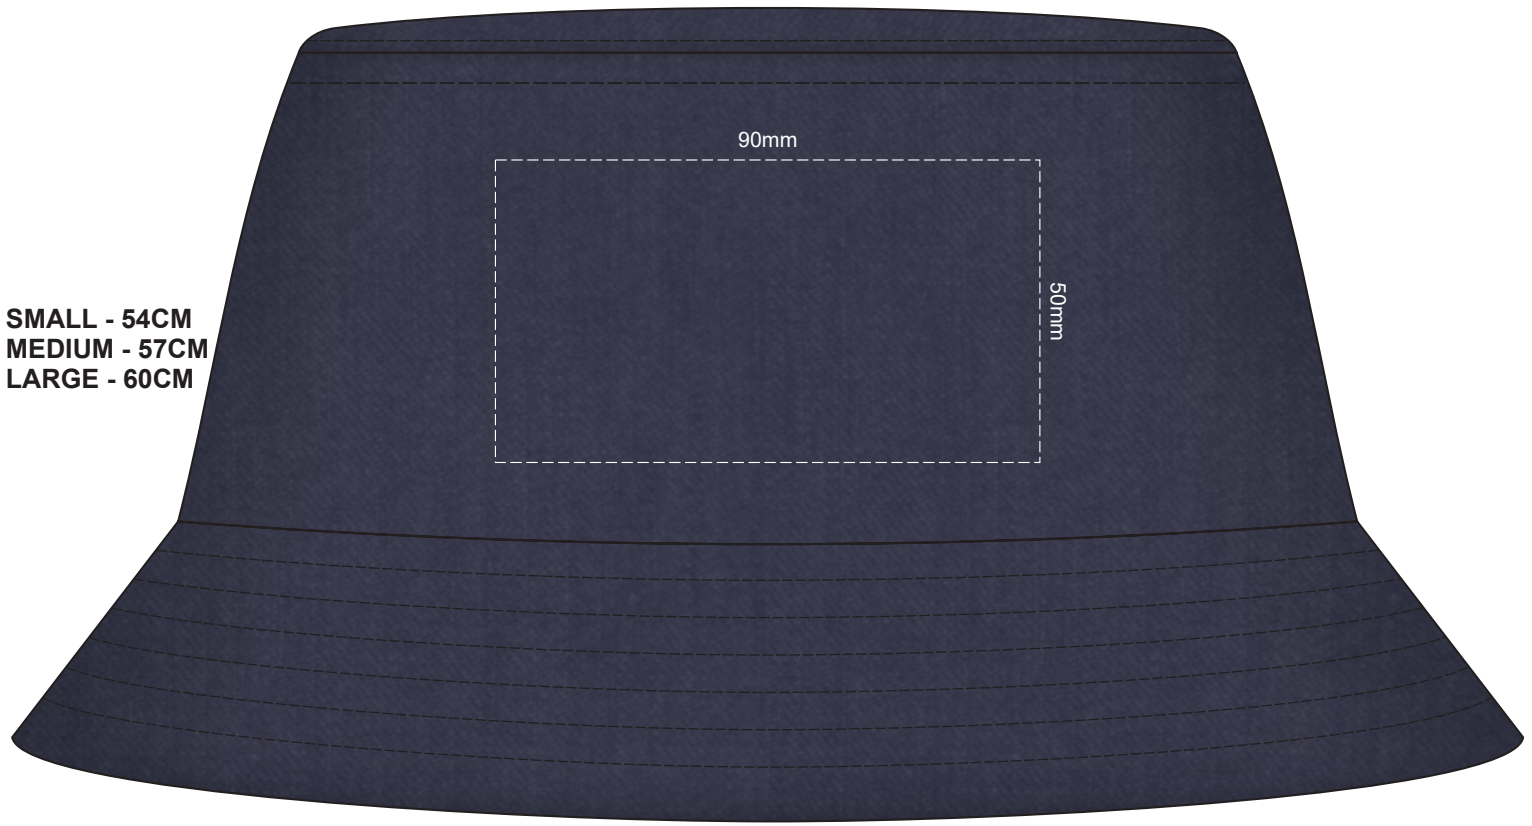

80% of Actual Size
Screen Print
Colourflex Transfer
Faux Embroidery
DigiFlex Transfer
(front & back print available)

SMALL - 54CM
MEDIUM - 57CM
LARGE - 60CM

80% of Actual Size
Embroidery
(front & back print available)

SMALL - 54CM
MEDIUM - 57CM
LARGE - 60CM