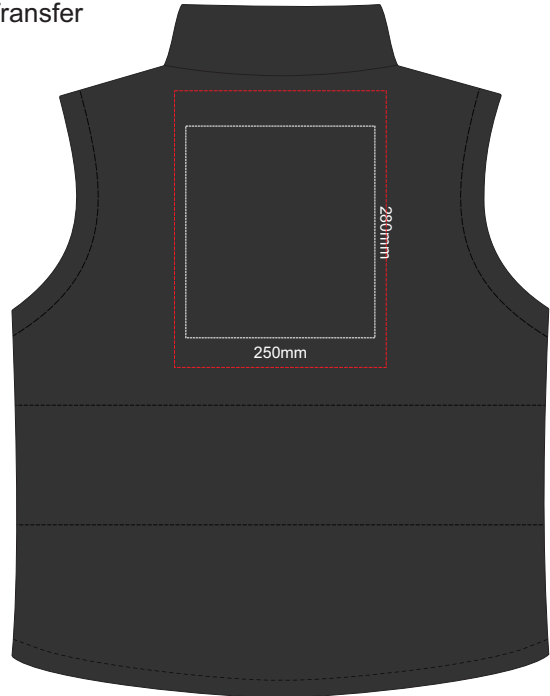

10% of Actual Size
Embroidery

FRONT LARGE

BACK LARGE

10% of Actual Size
Colourflex Transfer
Faux Embroidery
DigiFlex Transfer

FRONT EXTRA LARGE

BACK EXTRA LARGE

Print area can be rotated to best suit.
Branding area can be moved **anywhere within the red line.**

10% of Actual Size
Embroidery

FRONT EXTRA LARGE

BACK EXTRA LARGE

10% of Actual Size
Colourflex Transfer
Faux Embroidery
DigiFlex Transfer

FRONT XXL LARGE

BACK XXL LARGE

Print area can be rotated to best suit.
Branding area can be moved **anywhere within the red line.**

10% of Actual Size
Embroidery

FRONT XXL LARGE

BACK XXL LARGE

10% of Actual Size
Colourflex Transfer
Faux Embroidery
DigiFlex Transfer

FRONT 3XL LARGE

BACK 3XL LARGE

Print area can be rotated to best suit.
Branding area can be moved **anywhere within the red line.**

10% of Actual Size
Embroidery

FRONT 3XL LARGE

BACK 3XL LARGE

10% of Actual Size
Colourflex Transfer
Faux Embroidery
DigiFlex Transfer

FRONT 4XL LARGE

BACK 4XL LARGE

Print area can be rotated to best suit.
Branding area can be moved anywhere within the red line.