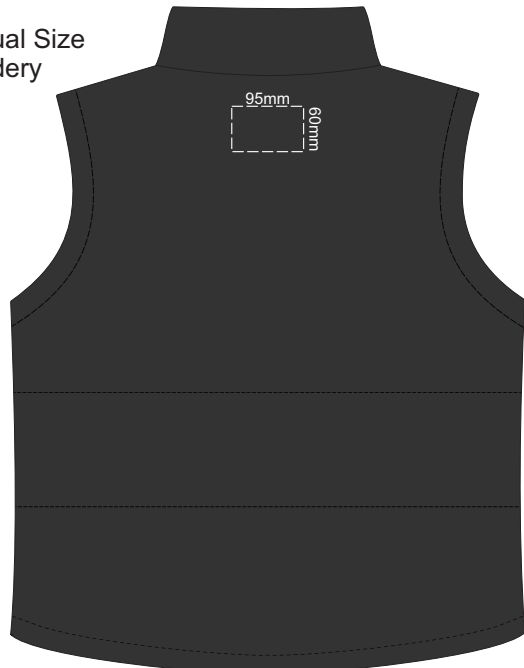

10% of Actual Size
Embroidery

FRONT LARGE

BACK LARGE

10% of Actual Size
Colourflex Transfer
Faux Embroidery
DigiFlex Transfer

FRONT EXTRA LARGE

BACK EXTRA LARGE

Print area can be rotated to best suit.
Branding area can be moved **anywhere within the red line.**

10% of Actual Size
Embroidery

FRONT EXTRA LARGE

BACK EXTRA LARGE

10% of Actual Size
Colourflex Transfer
Faux Embroidery
DigiFlex Transfer

FRONT XXL LARGE

BACK XXL LARGE

Print area can be rotated to best suit.
Branding area can be moved **anywhere within the red line.**

10% of Actual Size
Embroidery

FRONT XXL LARGE

BACK XXL LARGE

10% of Actual Size
Colourflex Transfer
Faux Embroidery
DigiFlex Transfer

FRONT 3XL LARGE

BACK 3XL LARGE

Print area can be rotated to best suit.
Branding area can be moved **anywhere within the red line.**

10% of Actual Size
Embroidery

FRONT 3XL LARGE

BACK 3XL LARGE

10% of Actual Size
Colourflex Transfer
Faux Embroidery
DigiFlex Transfer

FRONT 4XL LARGE

BACK 4XL LARGE

Print area can be rotated to best suit.
Branding area can be moved anywhere within the red line.