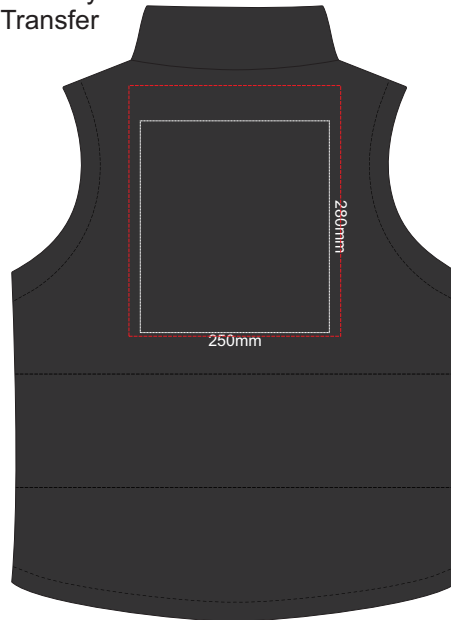

10% of Actual Size
Colourflex Transfer
Faux Embroidery
DigiFlex Transfer

FRONT MEDIUM

BACK MEDIUM

Print area can be rotated to best suit.
Branding area can be moved **anywhere within the red line.**

10% of Actual Size
Embroidery

FRONT MEDIUM

BACK MEDIUM

10% of Actual Size
Colourflex Transfer
Faux Embroidery
DigiFlex Transfer

FRONT LARGE

BACK LARGE

Print area can be rotated to best suit.
Branding area can be moved **anywhere within the red line.**

10% of Actual Size
Embroidery

FRONT LARGE

BACK LARGE

10% of Actual Size
Colourflex Transfer
Faux Embroidery
DigiFlex Transfer

FRONT EXTRA LARGE

BACK EXTRA LARGE

Print area can be rotated to best suit.
Branding area can be moved **anywhere within the red line.**

10% of Actual Size
Embroidery

FRONT EXTRA LARGE

BACK EXTRA LARGE

10% of Actual Size
Colourflex Transfer
Faux Embroidery
DigiFlex Transfer

FRONT XXL LARGE

BACK XXL LARGE

Print area can be rotated to best suit.
Branding area can be moved **anywhere within the red line.**