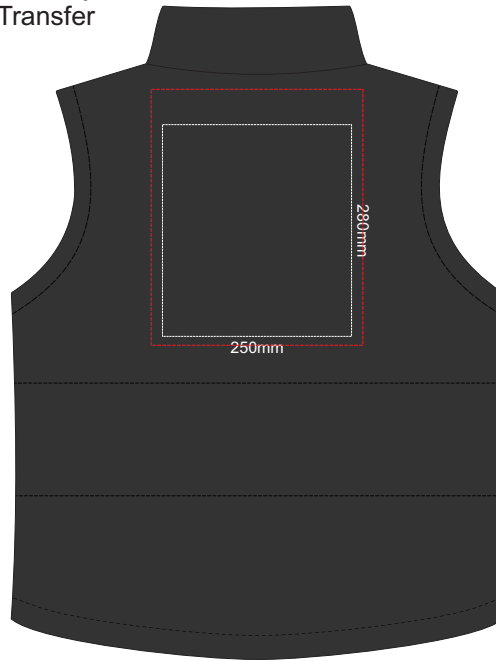

10% of Actual Size
Colourflex Transfer
Faux Embroidery
DigiFlex Transfer

FRONT MEDIUM

BACK MEDIUM

Print area can be rotated to best suit.
Branding area can be moved **anywhere within the red line.**

10% of Actual Size
Embroidery

FRONT MEDIUM

BACK MEDIUM

10% of Actual Size
Colourflex Transfer
Faux Embroidery
DigiFlex Transfer

FRONT LARGE

BACK LARGE

Print area can be rotated to best suit.
Branding area can be moved **anywhere within the red line.**

10% of Actual Size
Embroidery

FRONT LARGE

BACK LARGE

10% of Actual Size
Colourflex Transfer
Faux Embroidery
DigiFlex Transfer

FRONT EXTRA LARGE

BACK EXTRA LARGE

Print area can be rotated to best suit.
Branding area can be moved **anywhere within the red line.**

10% of Actual Size
Embroidery

FRONT EXTRA LARGE

BACK EXTRA LARGE

10% of Actual Size
Colourflex Transfer
Faux Embroidery
DigiFlex Transfer

FRONT XXL LARGE

BACK XXL LARGE

Print area can be rotated to best suit.
Branding area can be moved **anywhere within the red line.**