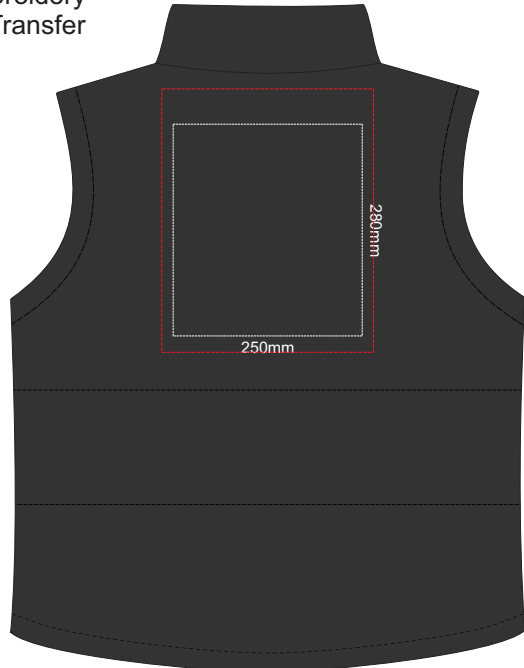

10% of Actual Size
Embroidery

FRONT LARGE

BACK LARGE

10% of Actual Size
Colourflex Transfer
Faux Embroidery
DigiFlex Transfer

FRONT EXTRA LARGE

BACK EXTRA LARGE

Print area can be rotated to best suit.
Branding area can be moved **anywhere within the red line.**

10% of Actual Size
Embroidery

FRONT EXTRA LARGE

BACK EXTRA LARGE

10% of Actual Size
Colourflex Transfer
Faux Embroidery
DigiFlex Transfer

FRONT XXL LARGE

BACK XXL LARGE

Print area can be rotated to best suit.
Branding area can be moved **anywhere within the red line.**

10% of Actual Size
Embroidery

FRONT XXL LARGE

BACK XXL LARGE

10% of Actual Size
Colourflex Transfer
Faux Embroidery
DigiFlex Transfer

FRONT 3XL LARGE

BACK 3XL LARGE

Print area can be rotated to best suit.
Branding area can be moved **anywhere within the red line.**

10% of Actual Size
Embroidery

FRONT 3XL LARGE

BACK 3XL LARGE

10% of Actual Size
Colourflex Transfer
Faux Embroidery
DigiFlex Transfer

FRONT 4XL LARGE

BACK 4XL LARGE

Print area can be rotated to best suit.
Branding area can be moved anywhere within the red line.