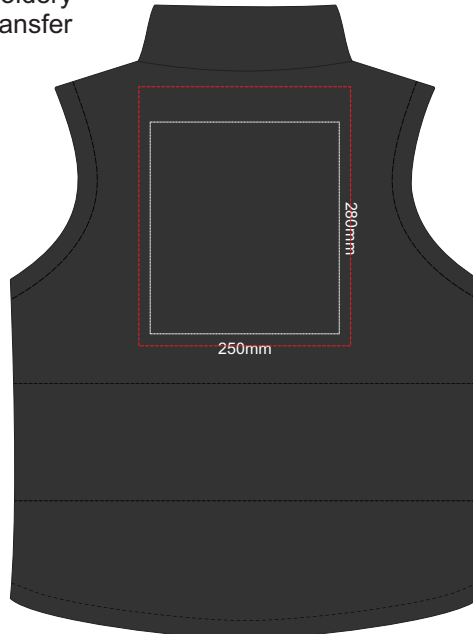

10% of Actual Size
Colourflex Transfer
Faux Embroidery
DigiFlex Transfer

FRONT MEDIUM

BACK MEDIUM

Print area can be rotated to best suit.
Branding area can be moved **anywhere within the red line.**

10% of Actual Size
Embroidery

FRONT MEDIUM

BACK MEDIUM

10% of Actual Size
Colourflex Transfer
Faux Embroidery
DigiFlex Transfer

FRONT LARGE

BACK LARGE

Print area can be rotated to best suit.
Branding area can be moved **anywhere within the red line.**

10% of Actual Size
Embroidery

FRONT LARGE

BACK LARGE

10% of Actual Size
Colourflex Transfer
Faux Embroidery
DigiFlex Transfer

FRONT EXTRA LARGE

BACK EXTRA LARGE

Print area can be rotated to best suit.
Branding area can be moved **anywhere within the red line.**

10% of Actual Size
Embroidery

FRONT EXTRA LARGE

BACK EXTRA LARGE

10% of Actual Size
Colourflex Transfer
Faux Embroidery
DigiFlex Transfer

FRONT XXL LARGE

BACK XXL LARGE

Print area can be rotated to best suit.
Branding area can be moved **anywhere within the red line.**