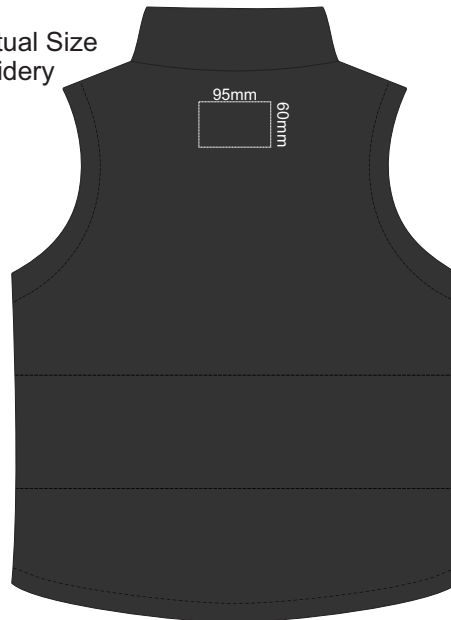

10% of Actual Size
Colourflex Transfer
Faux Embroidery
DigiFlex Transfer

FRONT MEDIUM

BACK MEDIUM

Print area can be rotated to best suit.
Branding area can be moved **anywhere within the red line.**

10% of Actual Size
Embroidery

FRONT MEDIUM

BACK MEDIUM

10% of Actual Size
Colourflex Transfer
Faux Embroidery
DigiFlex Transfer

FRONT LARGE

BACK LARGE

Print area can be rotated to best suit.
Branding area can be moved **anywhere within the red line.**

10% of Actual Size
Embroidery

FRONT LARGE

BACK LARGE

10% of Actual Size
Colourflex Transfer
Faux Embroidery
DigiFlex Transfer

FRONT EXTRA LARGE

BACK EXTRA LARGE

Print area can be rotated to best suit.
Branding area can be moved **anywhere within the red line.**

10% of Actual Size
Embroidery

FRONT EXTRA LARGE

BACK EXTRA LARGE

10% of Actual Size
Colourflex Transfer
Faux Embroidery
DigiFlex Transfer

FRONT XXL LARGE

BACK XXL LARGE

Print area can be rotated to best suit.
Branding area can be moved **anywhere within the red line.**