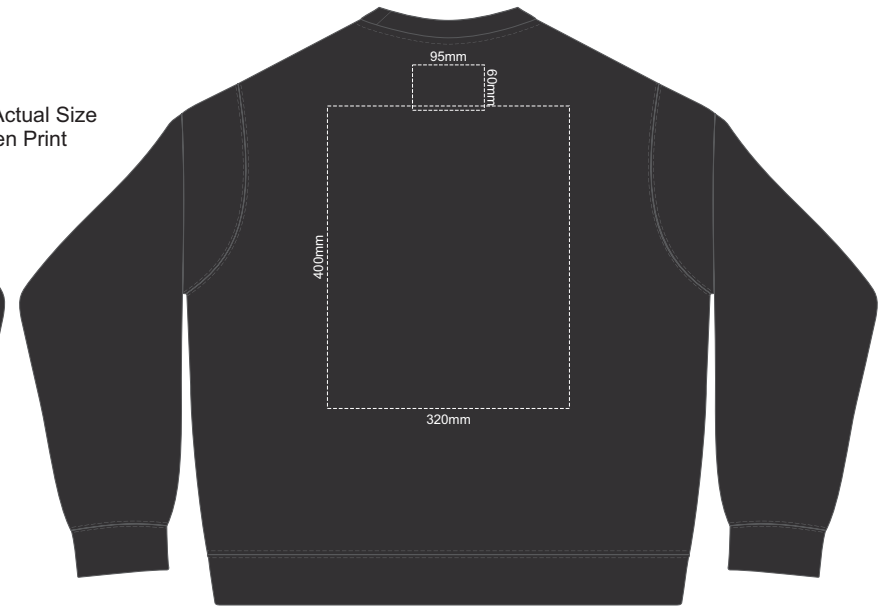

**BACK SUPREME MEDIUM**

**FRONT SUPREME LARGE**

10% of Actual Size  
Screen Print

**BACK SUPREME LARGE**

**FRONT SUPREME XL**

10% of Actual Size  
Screen Print

**BACK SUPREME XL**

10% of Actual Size  
Screen Print

**BACK SUPREME XXL**

10% of Actual Size  
Screen Print

**BACK SUPREME 3XL**

**FRONT SUPREME XXL**

**FRONT SUPREME 3XL**

**FRONT SUPREME 4XL  
BLACK ONLY**

10% of Actual Size  
Screen Print

**BACK SUPREME 4XL  
BLACK ONLY**

10% of Actual Size  
 Colourflex Transfer  
 Faux Embroidery  
 DigiFlex Transfer

**FRONT SUPREME XS**  
 Print area can be rotated to best suit.  
 Branding area can be moved anywhere within the red line.

**BACK SUPREME XS**  
 Print area can be rotated to best suit.  
 Branding area can be moved anywhere within the red line.

10% of Actual Size  
 Colourflex Transfer  
 Faux Embroidery  
 DigiFlex Transfer