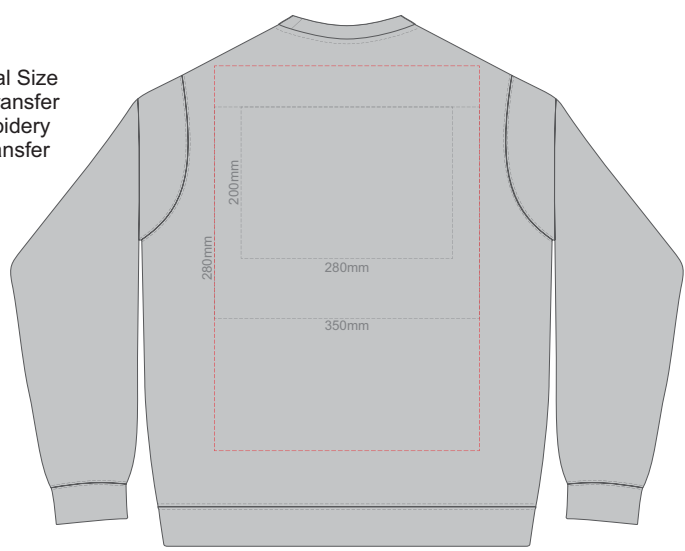

10% of Actual Size  
 Colourflex Transfer  
 Faux Embroidery  
 DigiFlex Transfer

**FRONT SUPREME XS**  
 Print area can be rotated to best suit.  
 Branding area can be moved anywhere within the red line.

**BACK SUPREME XS**  
 Print area can be rotated to best suit.  
 Branding area can be moved anywhere within the red line.

10% of Actual Size  
 Colourflex Transfer  
 Faux Embroidery  
 DigiFlex Transfer

**FRONT SUPREME SMALL**  
 Print area can be rotated to best suit.  
 Branding area can be moved anywhere within the red line.

**BACK SUPREME SMALL**  
 Print area can be rotated to best suit.  
 Branding area can be moved anywhere within the red line.

10% of Actual Size  
 Colourflex Transfer  
 Faux Embroidery  
 DigiFlex Transfer

**FRONT SUPREME MEDIUM**  
 Print area can be rotated to best suit.  
 Branding area can be moved anywhere within the red line.