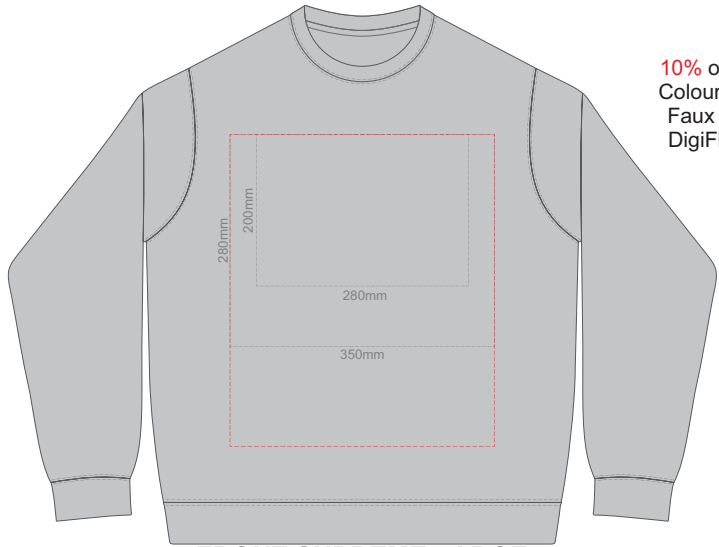

FRONT SUPREME LARGE