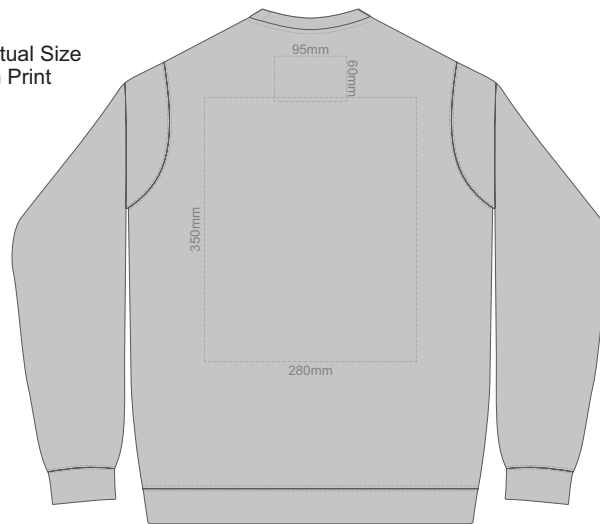

**FRONT SUPREME XS**

10% of Actual Size  
Screen Print

**BACK SUPREME XS**

**FRONT SUPREME SMALL**

10% of Actual Size  
Screen Print

**BACK SUPREME SMALL**

**FRONT SUPREME MEDIUM**

10% of Actual Size  
Screen Print

**BACK SUPREME MEDIUM**

**FRONT SUPREME LARGE**

10% of Actual Size  
Screen Print

**BACK SUPREME LARGE**

**FRONT SUPREME XL**

10% of Actual Size  
Screen Print

**BACK SUPREME XL**

10% of Actual Size  
Screen Print

**BACK SUPREME XXL**

10% of Actual Size  
Screen Print

**BACK SUPREME 3XL**

**FRONT SUPREME XXL**

**FRONT SUPREME 3XL**

**FRONT SUPREME 4XL  
BLACK ONLY**

10% of Actual Size  
Screen Print

**BACK SUPREME 4XL  
BLACK ONLY**

10% of Actual Size  
 Colourflex Transfer  
 Faux Embroidery  
 DigiFlex Transfer

**FRONT SUPREME XS**  
 Print area can be rotated to best suit.  
 Branding area can be moved anywhere within the red line.