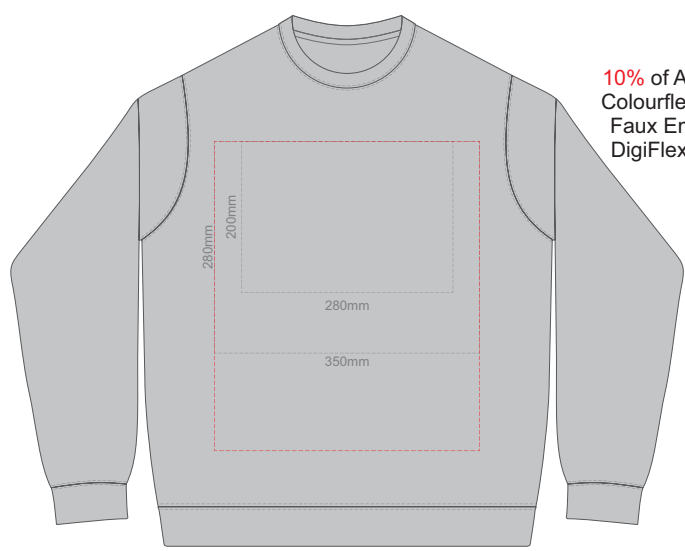

10% of Actual Size  
 Colourflex Transfer  
 Faux Embroidery  
 DigiFlex Transfer

**FRONT SUPREME XS**  
 Print area can be rotated to best suit.  
 Branding area can be moved anywhere within the red line.

**BACK SUPREME XS**  
 Print area can be rotated to best suit.  
 Branding area can be moved anywhere within the red line.

10% of Actual Size  
 Colourflex Transfer  
 Faux Embroidery  
 DigiFlex Transfer

**FRONT SUPREME SMALL**  
 Print area can be rotated to best suit.  
 Branding area can be moved anywhere within the red line.

**BACK SUPREME SMALL**  
 Print area can be rotated to best suit.  
 Branding area can be moved anywhere within the red line.

10% of Actual Size  
 Colourflex Transfer  
 Faux Embroidery  
 DigiFlex Transfer

**FRONT SUPREME MEDIUM**  
 Print area can be rotated to best suit.  
 Branding area can be moved anywhere within the red line.