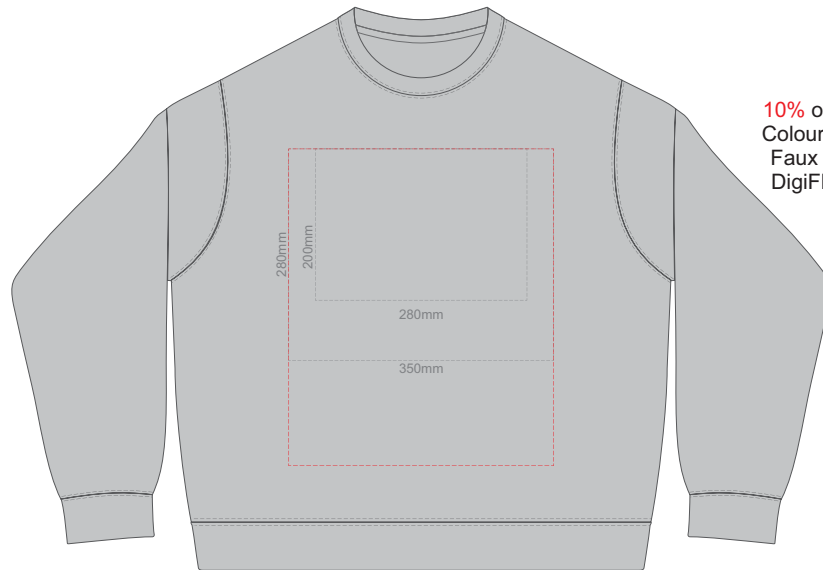

FRONT SUPREME 3XL
Print area can be rotated to best suit.
Branding area can be moved anywhere within the red line.

10% of Actual Size
Colourflex Transfer
Faux Embroidery
DigiFlex Transfer