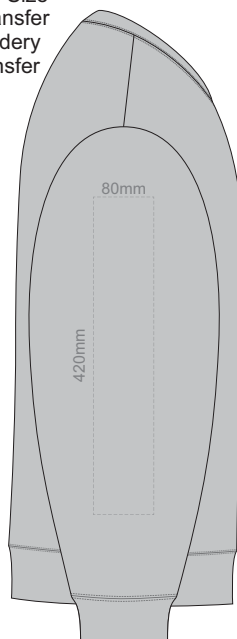

**SIDE 2 SUPREME
3XL**