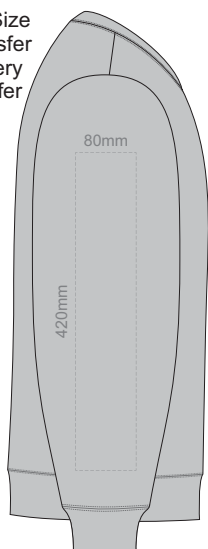

**SIDE 2 SUPREME
XS**