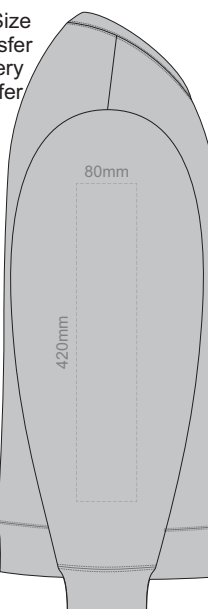

**SIDE 2 SUPREME
XL**