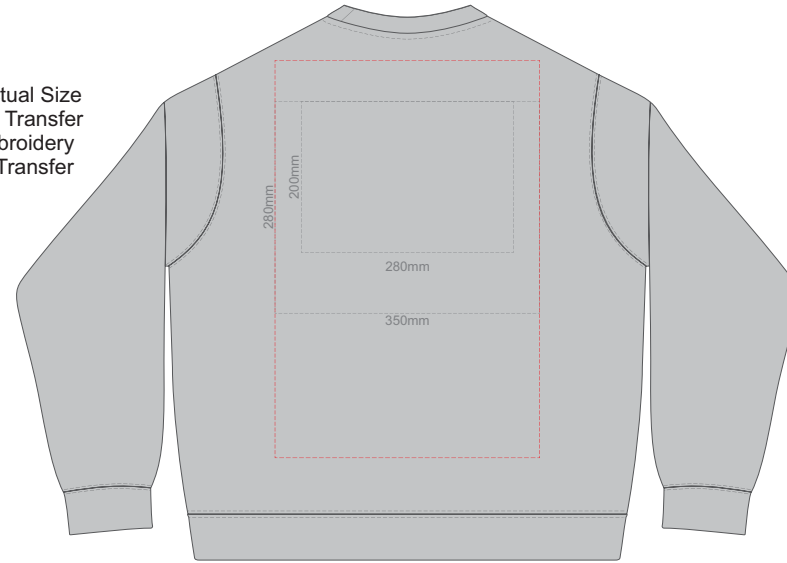

10% of Actual Size  
Colourflex Transfer  
Faux Embroidery  
DigiFlex Transfer

**BACK SUPREME LARGE**

Print area can be rotated to best suit.  
Branding area can be moved anywhere within the red line.

**FRONT SUPREME XL**

Print area can be rotated to best suit.  
Branding area can be moved anywhere within the red line.

10% of Actual Size  
Colourflex Transfer  
Faux Embroidery  
DigiFlex Transfer

**BACK SUPREME XL**

Print area can be rotated to best suit.  
Branding area can be moved anywhere within the red line.

10% of Actual Size  
Colourflex Transfer  
Faux Embroidery  
DigiFlex Transfer

**FRONT SUPREME XXL**  
Print area can be rotated to best suit.  
Branding area can be moved anywhere within the red line.