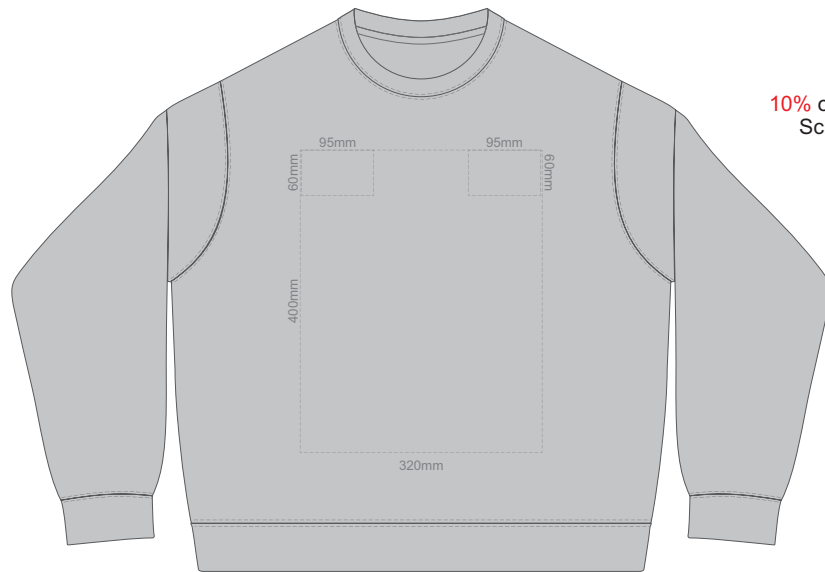

**FRONT SUPREME XS**

10% of Actual Size  
Screen Print

**BACK SUPREME XS**

**FRONT SUPREME SMALL**

10% of Actual Size  
Screen Print

**BACK SUPREME SMALL**

**FRONT SUPREME MEDIUM**

10% of Actual Size  
Screen Print

**BACK SUPREME MEDIUM**

**FRONT SUPREME LARGE**

10% of Actual Size  
Screen Print

**BACK SUPREME LARGE**

**FRONT SUPREME XL**

10% of Actual Size  
Screen Print

**BACK SUPREME XL**

10% of Actual Size  
Screen Print

**BACK SUPREME XXL**

10% of Actual Size  
Screen Print

**BACK SUPREME 3XL**

**FRONT SUPREME XXL**

**FRONT SUPREME 3XL**

**FRONT SUPREME 4XL  
BLACK ONLY**

10% of Actual Size  
Screen Print

**BACK SUPREME 4XL  
BLACK ONLY**

10% of Actual Size  
 Colourflex Transfer  
 Faux Embroidery  
 DigiFlex Transfer

**FRONT SUPREME XS**  
 Print area can be rotated to best suit.  
 Branding area can be moved anywhere within the red line.