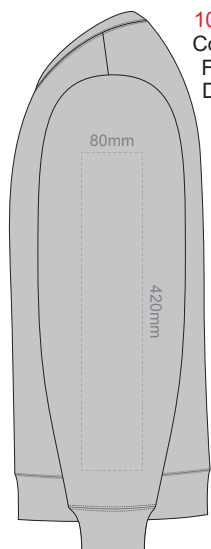

**BACK SUPREME XXL**  
Print area can be rotated to best suit.  
Branding area can be moved anywhere within the red line.

10% of Actual Size  
Colourflex Transfer  
Faux Embroidery  
DigiFlex Transfer

**FRONT SUPREME 3XL**  
Print area can be rotated to best suit.  
Branding area can be moved anywhere within the red line.

10% of Actual Size  
Colourflex Transfer  
Faux Embroidery  
DigiFlex Transfer

**BACK SUPREME 4XL  
BLACK ONLY**

Print area can be rotated to best suit.  
Branding area can be moved anywhere within the red line.

ASH

CHARCOAL

BLACK

10% of Actual Size  
Colourflex Transfer  
Faux Embroidery  
DigiFlex Transfer

**SIDE 1 SUPREME  
XS**

**SIDE 2 SUPREME  
XS**

10% of Actual Size  
Colourflex Transfer  
Faux Embroidery  
DigiFlex Transfer

**SIDE 1 SUPREME  
SMALL**

**SIDE 2 SUPREME  
SMALL**

10% of Actual Size  
Colourflex Transfer  
Faux Embroidery  
DigiFlex Transfer

**SIDE 1 SUPREME  
MEDIUM**

**SIDE 2 SUPREME  
MEDIUM**

10% of Actual Size  
Colourflex Transfer  
Faux Embroidery  
DigiFlex Transfer