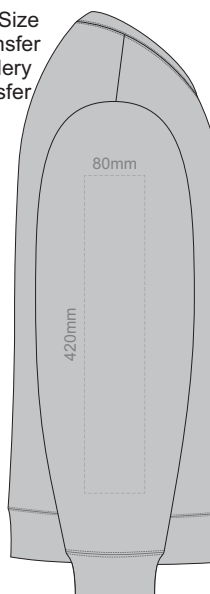

**SIDE 2 SUPREME
LARGE**