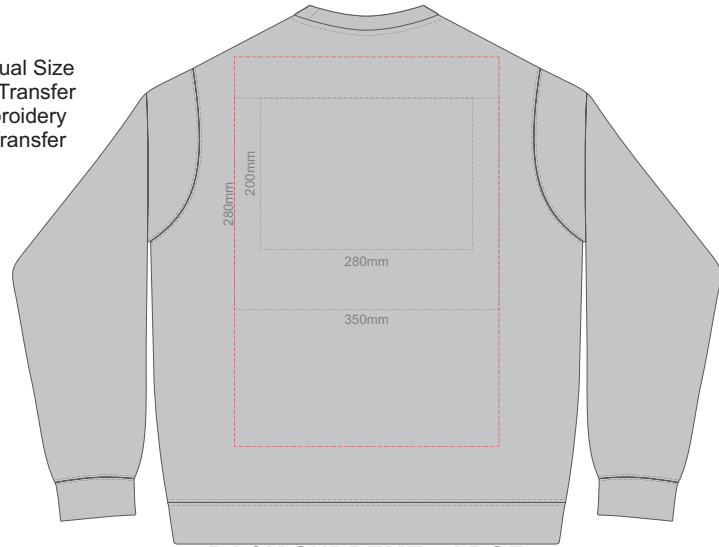

10% of Actual Size
Colourflex Transfer
Faux Embroidery
DigiFlex Transfer

BACK SUPREME LARGE