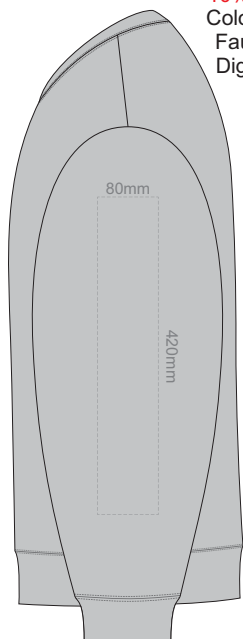

ASH

CHARCOAL

BLACK

10% of Actual Size
Colourflex Transfer
Faux Embroidery
DigiFlex Transfer

**SIDE 1 SUPREME
3XL**