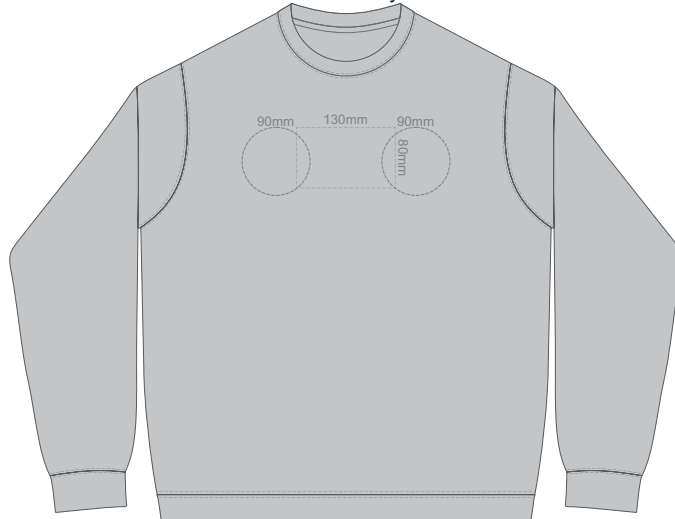

10% of Actual Size
Embroidery

FRONT SUPREME MEDIUM