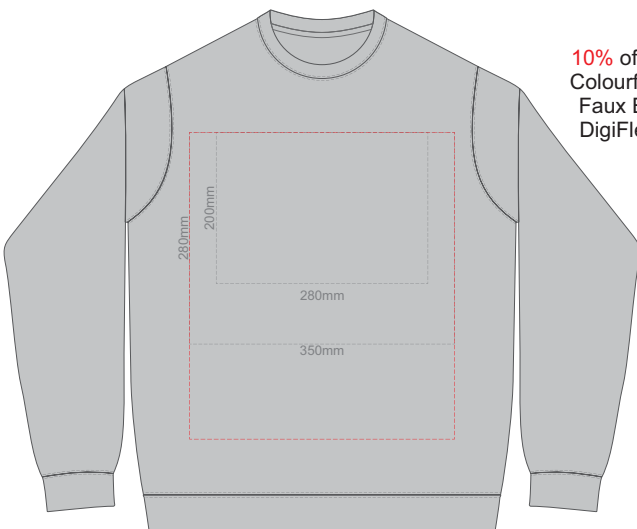

**BACK SUPREME MEDIUM**

**FRONT SUPREME LARGE**

10% of Actual Size  
Screen Print

**BACK SUPREME LARGE**

**FRONT SUPREME XL**

10% of Actual Size  
Screen Print

**BACK SUPREME XL**

10% of Actual Size  
Screen Print

**BACK SUPREME XXL**

10% of Actual Size  
Screen Print

**BACK SUPREME 3XL**

**FRONT SUPREME XXL**

**FRONT SUPREME 3XL**

**FRONT SUPREME 4XL  
BLACK ONLY**

10% of Actual Size  
Screen Print

**BACK SUPREME 4XL  
BLACK ONLY**

10% of Actual Size  
 Colourflex Transfer  
 Faux Embroidery  
 DigiFlex Transfer

**FRONT SUPREME XS**  
 Print area can be rotated to best suit.  
 Branding area can be moved anywhere within the red line.

**BACK SUPREME XS**  
 Print area can be rotated to best suit.  
 Branding area can be moved anywhere within the red line.

10% of Actual Size  
 Colourflex Transfer  
 Faux Embroidery  
 DigiFlex Transfer