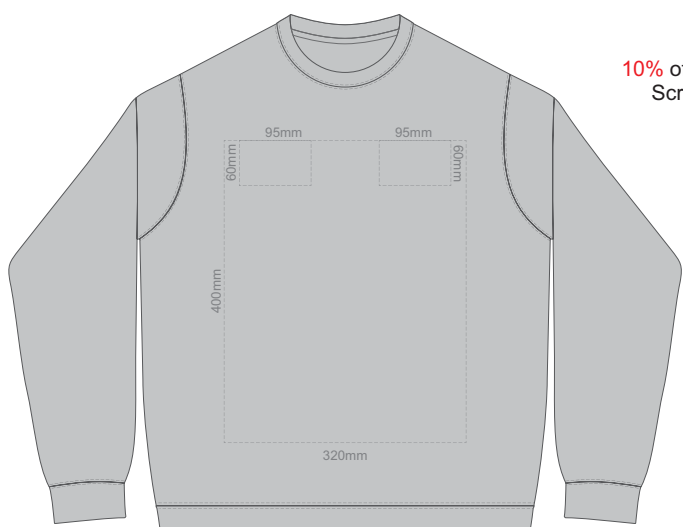

**FRONT SUPREME XS**

10% of Actual Size  
Screen Print

**BACK SUPREME XS**

**FRONT SUPREME SMALL**

10% of Actual Size  
Screen Print

**BACK SUPREME SMALL**

**FRONT SUPREME MEDIUM**

10% of Actual Size  
Screen Print

**BACK SUPREME MEDIUM**

**FRONT SUPREME LARGE**

10% of Actual Size  
Screen Print

**BACK SUPREME LARGE**

**FRONT SUPREME XL**

10% of Actual Size  
Screen Print

**BACK SUPREME XL**

10% of Actual Size  
Screen Print

**BACK SUPREME XXL**

10% of Actual Size  
Screen Print

**BACK SUPREME 3XL**

**FRONT SUPREME XXL**

**FRONT SUPREME 3XL**

**FRONT SUPREME 4XL  
BLACK ONLY**

10% of Actual Size  
Screen Print

**BACK SUPREME 4XL  
BLACK ONLY**

10% of Actual Size  
 Colourflex Transfer  
 Faux Embroidery  
 DigiFlex Transfer

**FRONT SUPREME XS**  
 Print area can be rotated to best suit.  
 Branding area can be moved anywhere within the red line.