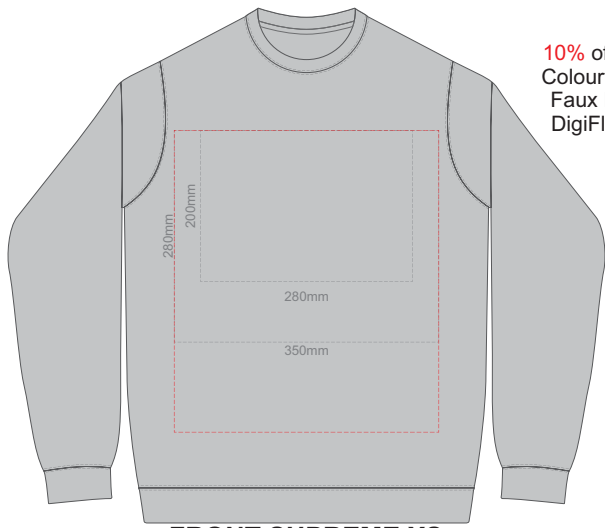

**BACK SUPREME MEDIUM**

**FRONT SUPREME LARGE**

10% of Actual Size  
Screen Print

**BACK SUPREME LARGE**

**FRONT SUPREME XL**

10% of Actual Size  
Screen Print

**BACK SUPREME XL**

10% of Actual Size  
Screen Print

**BACK SUPREME XXL**

10% of Actual Size  
Screen Print

**BACK SUPREME 3XL**

**FRONT SUPREME XXL**

**FRONT SUPREME 3XL**

**FRONT SUPREME 4XL  
BLACK ONLY**

10% of Actual Size  
Screen Print

**BACK SUPREME 4XL  
BLACK ONLY**

10% of Actual Size  
 Colourflex Transfer  
 Faux Embroidery  
 DigiFlex Transfer

**FRONT SUPREME XS**  
 Print area can be rotated to best suit.  
 Branding area can be moved anywhere within the red line.

**BACK SUPREME XS**  
 Print area can be rotated to best suit.  
 Branding area can be moved anywhere within the red line.

10% of Actual Size  
 Colourflex Transfer  
 Faux Embroidery  
 DigiFlex Transfer