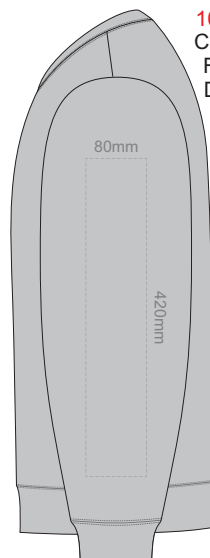

10% of Actual Size
Colourflex Transfer
Faux Embroidery
DigiFlex Transfer

**SIDE 1 SUPREME
SMALL**