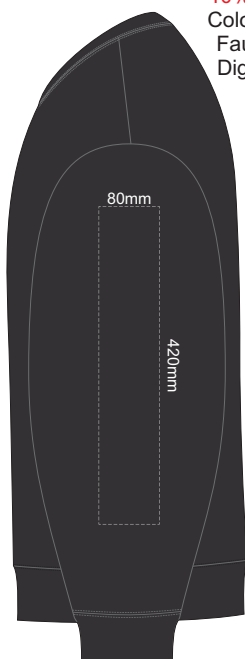

10% of Actual Size
Colourflex Transfer
Faux Embroidery
DigiFlex Transfer

**SIDE 1 SUPREME
4XL**