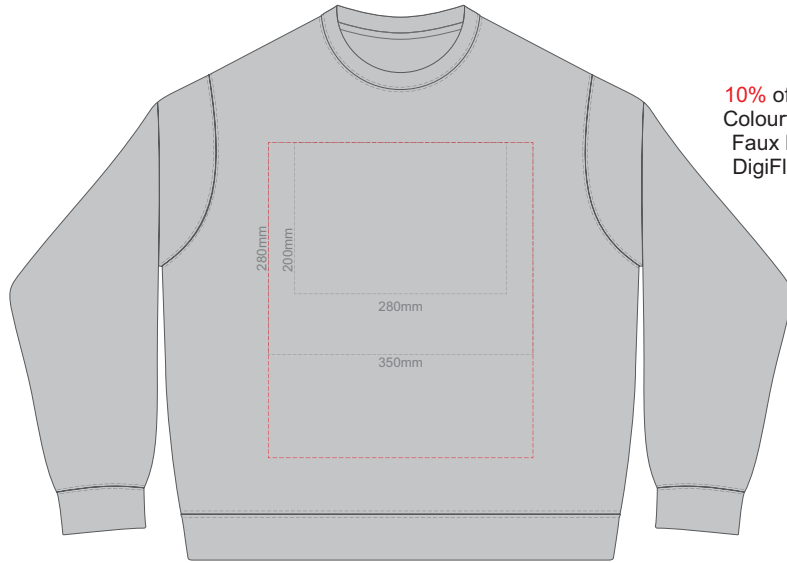

10% of Actual Size  
 Colourflex Transfer  
 Faux Embroidery  
 DigiFlex Transfer

**FRONT SUPREME MEDIUM**  
 Print area can be rotated to best suit.  
 Branding area can be moved anywhere within the red line.

**BACK SUPREME MEDIUM**  
 Print area can be rotated to best suit.  
 Branding area can be moved anywhere within the red line.

**FRONT SUPREME LARGE**

Print area can be rotated to best suit.  
Branding area can be moved anywhere within the red line.

10% of Actual Size  
Colourflex Transfer  
Faux Embroidery  
DigiFlex Transfer

**BACK SUPREME LARGE**

Print area can be rotated to best suit.  
Branding area can be moved anywhere within the red line.

**FRONT SUPREME XL**

Print area can be rotated to best suit.  
Branding area can be moved anywhere within the red line.

10% of Actual Size  
Colourflex Transfer  
Faux Embroidery  
DigiFlex Transfer

**BACK SUPREME XL**

Print area can be rotated to best suit.  
Branding area can be moved anywhere within the red line.