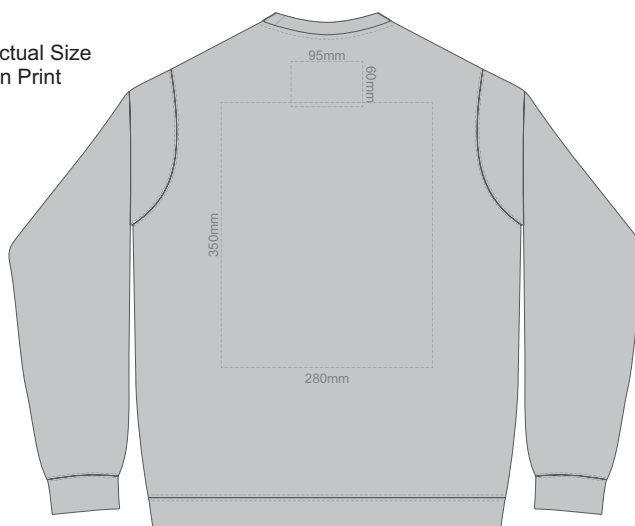

**FRONT SUPREME XS**

10% of Actual Size  
Screen Print

**BACK SUPREME XS**

**FRONT SUPREME SMALL**

10% of Actual Size  
Screen Print

**BACK SUPREME SMALL**

**FRONT SUPREME MEDIUM**

10% of Actual Size  
Screen Print

**BACK SUPREME MEDIUM**

**FRONT SUPREME LARGE**

10% of Actual Size  
Screen Print

**BACK SUPREME LARGE**

**FRONT SUPREME XL**

10% of Actual Size  
Screen Print

**BACK SUPREME XL**

10% of Actual Size  
Screen Print

**BACK SUPREME XXL**

10% of Actual Size  
Screen Print

**BACK SUPREME 3XL**

**FRONT SUPREME XXL**

**FRONT SUPREME 3XL**

**FRONT SUPREME 4XL  
BLACK ONLY**

10% of Actual Size  
Screen Print

**BACK SUPREME 4XL  
BLACK ONLY**

10% of Actual Size  
 Colourflex Transfer  
 Faux Embroidery  
 DigiFlex Transfer

**FRONT SUPREME XS**  
 Print area can be rotated to best suit.  
 Branding area can be moved anywhere within the red line.