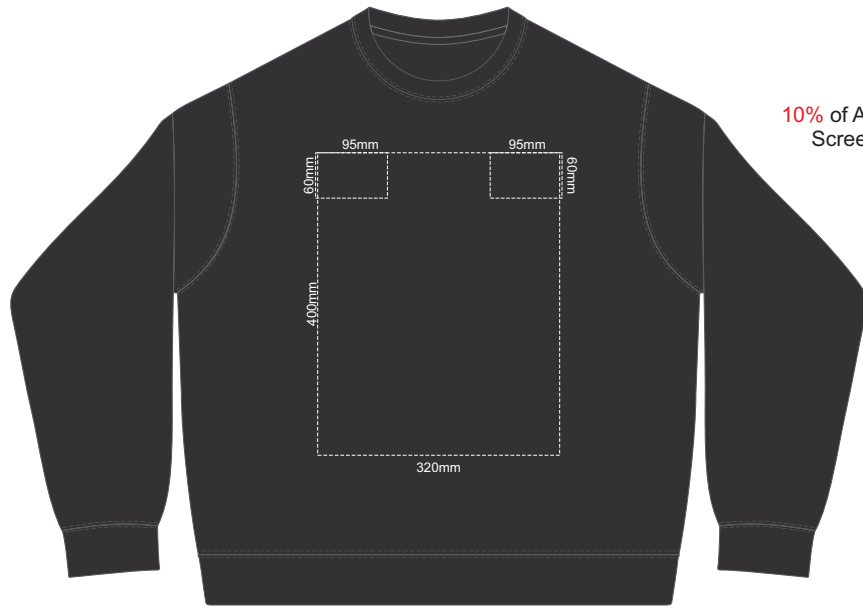

**BACK SUPREME MEDIUM**

**FRONT SUPREME LARGE**

10% of Actual Size  
Screen Print

**BACK SUPREME LARGE**

**FRONT SUPREME XL**

10% of Actual Size  
Screen Print

**BACK SUPREME XL**

10% of Actual Size  
Screen Print

**BACK SUPREME XXL**

10% of Actual Size  
Screen Print

**BACK SUPREME 3XL**

**FRONT SUPREME XXL**

**FRONT SUPREME 3XL**

**FRONT SUPREME 4XL  
BLACK ONLY**

10% of Actual Size  
Screen Print

**BACK SUPREME 4XL  
BLACK ONLY**

10% of Actual Size  
 Colourflex Transfer  
 Faux Embroidery  
 DigiFlex Transfer

**FRONT SUPREME XS**  
 Print area can be rotated to best suit.  
 Branding area can be moved anywhere within the red line.

**BACK SUPREME XS**  
 Print area can be rotated to best suit.  
 Branding area can be moved anywhere within the red line.

10% of Actual Size  
 Colourflex Transfer  
 Faux Embroidery  
 DigiFlex Transfer