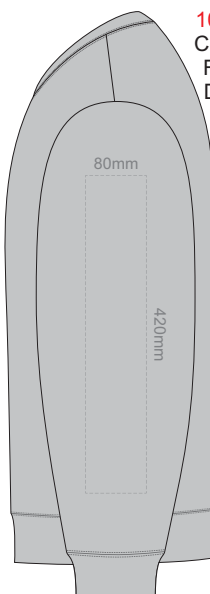

10% of Actual Size
Colourflex Transfer
Faux Embroidery
DigiFlex Transfer

**SIDE 1 SUPREME
LARGE**