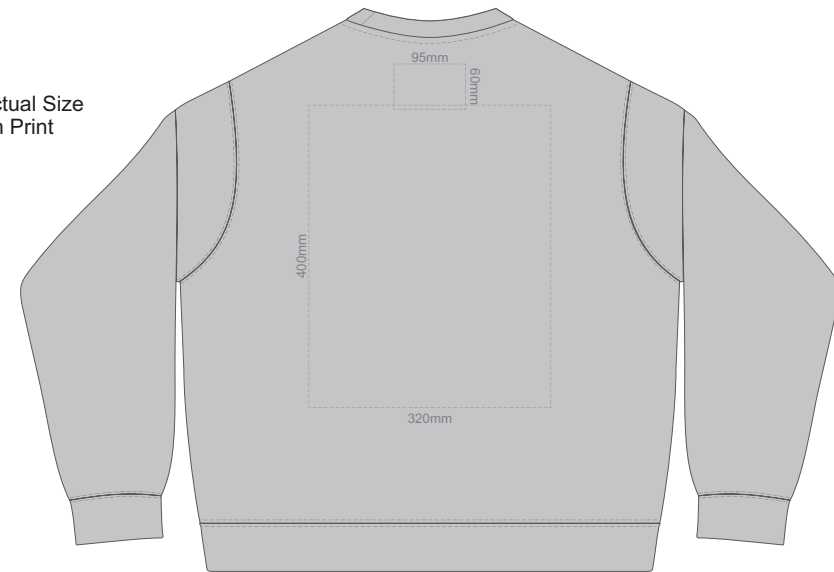

**FRONT SUPREME XS**

10% of Actual Size  
Screen Print

**BACK SUPREME XS**

**FRONT SUPREME SMALL**

10% of Actual Size  
Screen Print

**BACK SUPREME SMALL**

**FRONT SUPREME MEDIUM**

10% of Actual Size  
Screen Print

**BACK SUPREME MEDIUM**

**FRONT SUPREME LARGE**

10% of Actual Size  
Screen Print

**BACK SUPREME LARGE**

**FRONT SUPREME XL**

10% of Actual Size  
Screen Print

**BACK SUPREME XL**

10% of Actual Size  
Screen Print

**BACK SUPREME XXL**

10% of Actual Size  
Screen Print

**BACK SUPREME 3XL**

**FRONT SUPREME XXL**

**FRONT SUPREME 3XL**

**FRONT SUPREME 4XL  
BLACK ONLY**

10% of Actual Size  
Screen Print

**BACK SUPREME 4XL  
BLACK ONLY**

10% of Actual Size  
 Colourflex Transfer  
 Faux Embroidery  
 DigiFlex Transfer

**FRONT SUPREME XS**  
 Print area can be rotated to best suit.  
 Branding area can be moved anywhere within the red line.