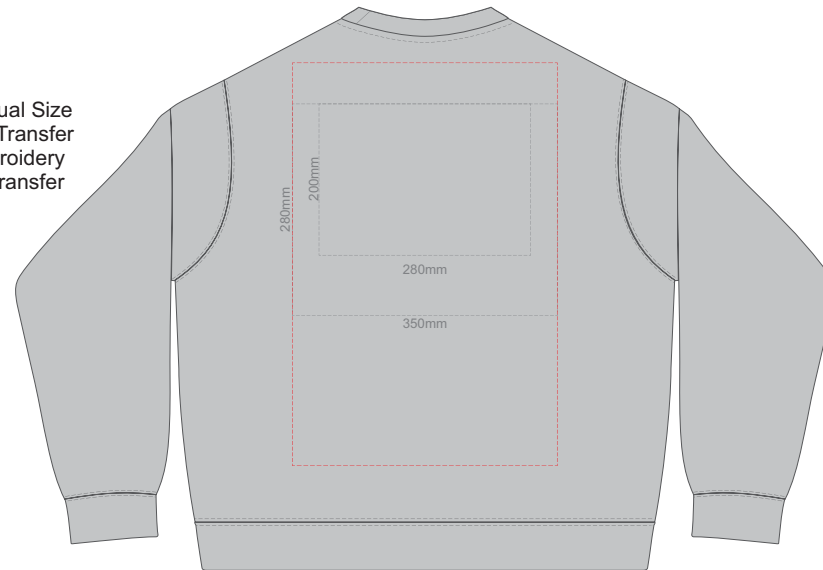

10% of Actual Size  
Colourflex Transfer  
Faux Embroidery  
DigiFlex Transfer

**BACK SUPREME LARGE**

Print area can be rotated to best suit.  
Branding area can be moved anywhere within the red line.

**FRONT SUPREME XL**

Print area can be rotated to best suit.  
Branding area can be moved anywhere within the red line.

10% of Actual Size  
Colourflex Transfer  
Faux Embroidery  
DigiFlex Transfer

**BACK SUPREME XL**

Print area can be rotated to best suit.  
Branding area can be moved anywhere within the red line.

10% of Actual Size  
Colourflex Transfer  
Faux Embroidery  
DigiFlex Transfer

**FRONT SUPREME XXL**  
Print area can be rotated to best suit.  
Branding area can be moved anywhere within the red line.

**BACK SUPREME XXL**  
Print area can be rotated to best suit.  
Branding area can be moved anywhere within the red line.

10% of Actual Size  
Colourflex Transfer  
Faux Embroidery  
DigiFlex Transfer

**FRONT SUPREME 3XL**  
Print area can be rotated to best suit.  
Branding area can be moved anywhere within the red line.