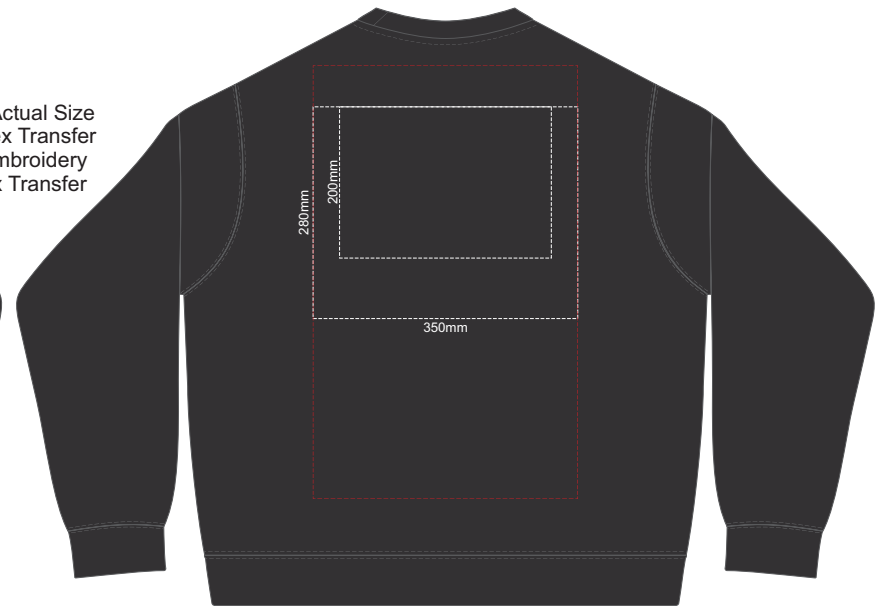

**BACK SUPREME 4XL
BLACK ONLY**