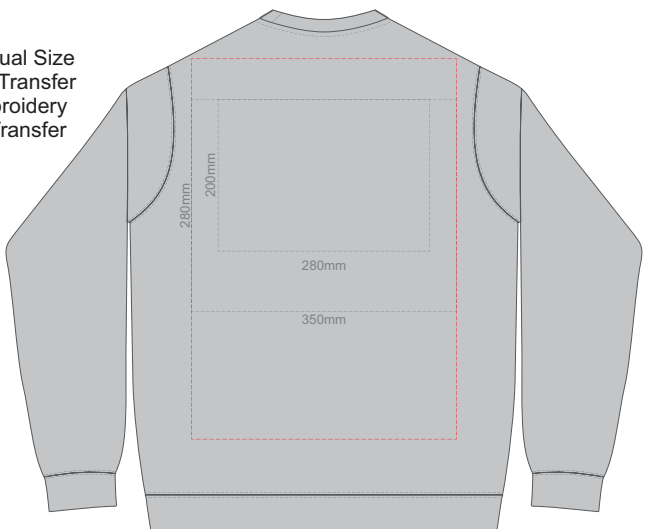

**BACK SUPREME MEDIUM**

**FRONT SUPREME LARGE**

10% of Actual Size  
Screen Print

**BACK SUPREME LARGE**

**FRONT SUPREME XL**

10% of Actual Size  
Screen Print

**BACK SUPREME XL**

10% of Actual Size  
Screen Print

**BACK SUPREME XXL**

10% of Actual Size  
Screen Print

**BACK SUPREME 3XL**

**FRONT SUPREME XXL**

**FRONT SUPREME 3XL**

**FRONT SUPREME 4XL  
BLACK ONLY**

10% of Actual Size  
Screen Print

**BACK SUPREME 4XL  
BLACK ONLY**

10% of Actual Size  
 Colourflex Transfer  
 Faux Embroidery  
 DigiFlex Transfer

**FRONT SUPREME XS**  
 Print area can be rotated to best suit.  
 Branding area can be moved anywhere within the red line.

**BACK SUPREME XS**  
 Print area can be rotated to best suit.  
 Branding area can be moved anywhere within the red line.

10% of Actual Size  
 Colourflex Transfer  
 Faux Embroidery  
 DigiFlex Transfer