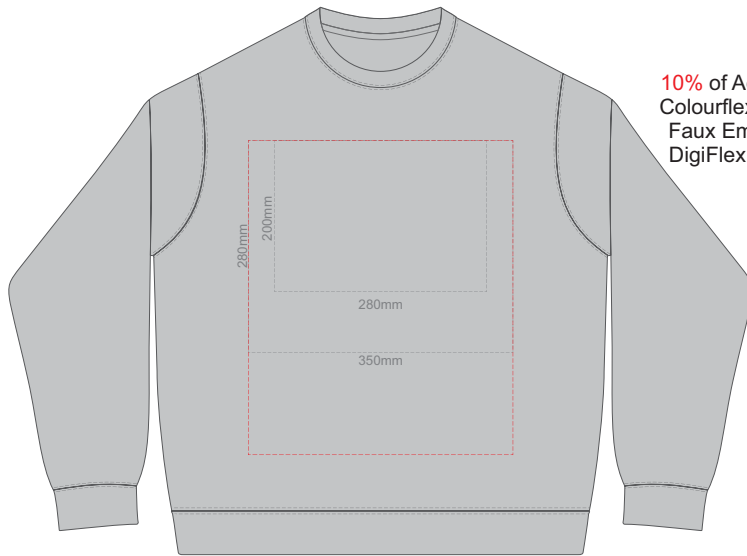

FRONT SUPREME XL