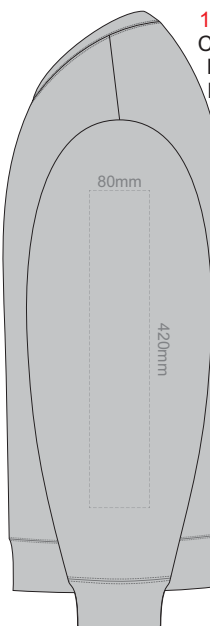

10% of Actual Size
Colourflex Transfer
Faux Embroidery
DigiFlex Transfer

**SIDE 1 SUPREME
2XL**