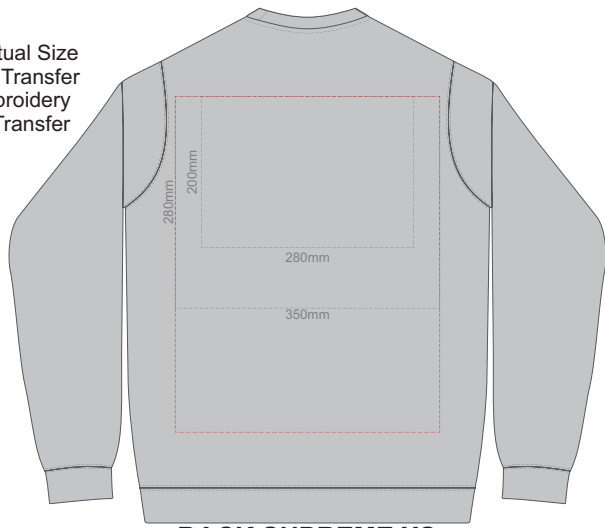

**BACK SUPREME MEDIUM**

**FRONT SUPREME LARGE**

10% of Actual Size  
Screen Print

**BACK SUPREME LARGE**

**FRONT SUPREME XL**

10% of Actual Size  
Screen Print

**BACK SUPREME XL**

10% of Actual Size  
Screen Print

**BACK SUPREME XXL**

10% of Actual Size  
Screen Print

**BACK SUPREME 3XL**

**FRONT SUPREME XXL**

**FRONT SUPREME 3XL**

**FRONT SUPREME 4XL  
BLACK ONLY**

10% of Actual Size  
Screen Print

**BACK SUPREME 4XL  
BLACK ONLY**

10% of Actual Size  
 Colourflex Transfer  
 Faux Embroidery  
 DigiFlex Transfer

**FRONT SUPREME XS**  
 Print area can be rotated to best suit.  
 Branding area can be moved anywhere within the red line.

**BACK SUPREME XS**  
 Print area can be rotated to best suit.  
 Branding area can be moved anywhere within the red line.

10% of Actual Size  
 Colourflex Transfer  
 Faux Embroidery  
 DigiFlex Transfer