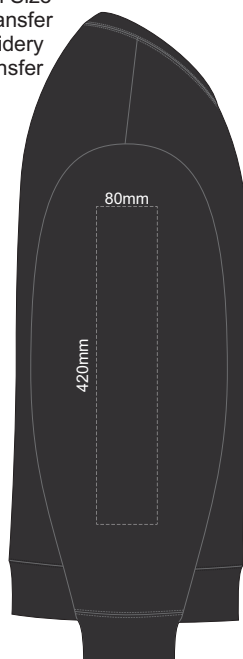

**SIDE 2 SUPREME
4XL**