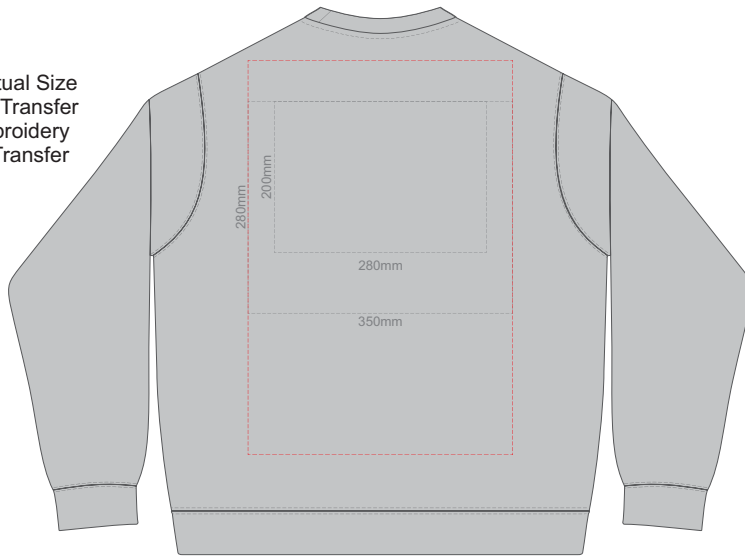

10% of Actual Size
Colourflex Transfer
Faux Embroidery
DigiFlex Transfer

BACK SUPREME XL