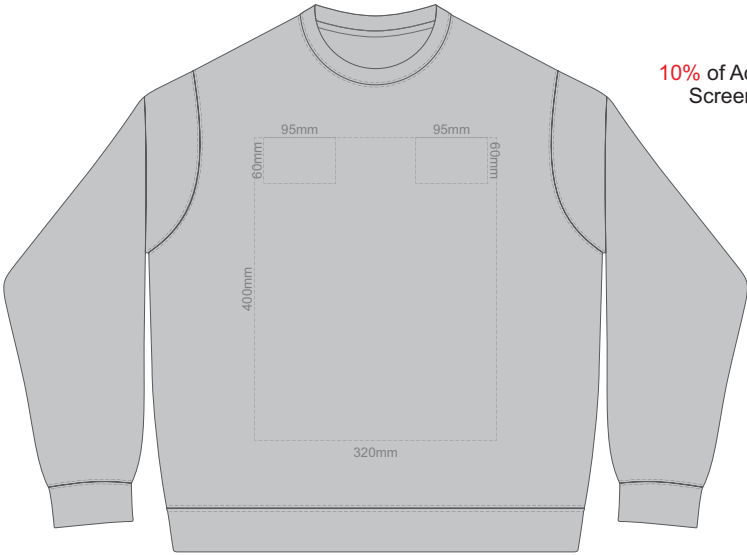

**FRONT SUPREME XS**

10% of Actual Size  
Screen Print

**BACK SUPREME XS**

**FRONT SUPREME SMALL**

10% of Actual Size  
Screen Print

**BACK SUPREME SMALL**

**FRONT SUPREME MEDIUM**

10% of Actual Size  
Screen Print

**BACK SUPREME MEDIUM**

**FRONT SUPREME LARGE**

10% of Actual Size  
Screen Print

**BACK SUPREME LARGE**

**FRONT SUPREME XL**

10% of Actual Size  
Screen Print

**BACK SUPREME XL**

10% of Actual Size  
Screen Print

**BACK SUPREME XXL**

10% of Actual Size  
Screen Print

**BACK SUPREME 3XL**

**FRONT SUPREME XXL**

**FRONT SUPREME 3XL**

**FRONT SUPREME 4XL  
BLACK ONLY**

10% of Actual Size  
Screen Print

**BACK SUPREME 4XL  
BLACK ONLY**

10% of Actual Size  
 Colourflex Transfer  
 Faux Embroidery  
 DigiFlex Transfer

**FRONT SUPREME XS**  
 Print area can be rotated to best suit.  
 Branding area can be moved anywhere within the red line.