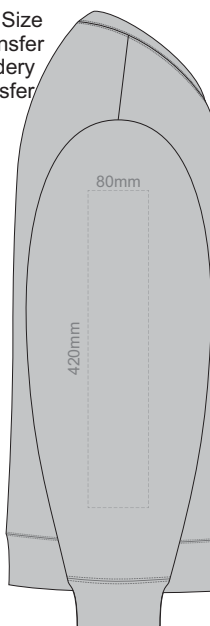

**SIDE 2 SUPREME
2XL**