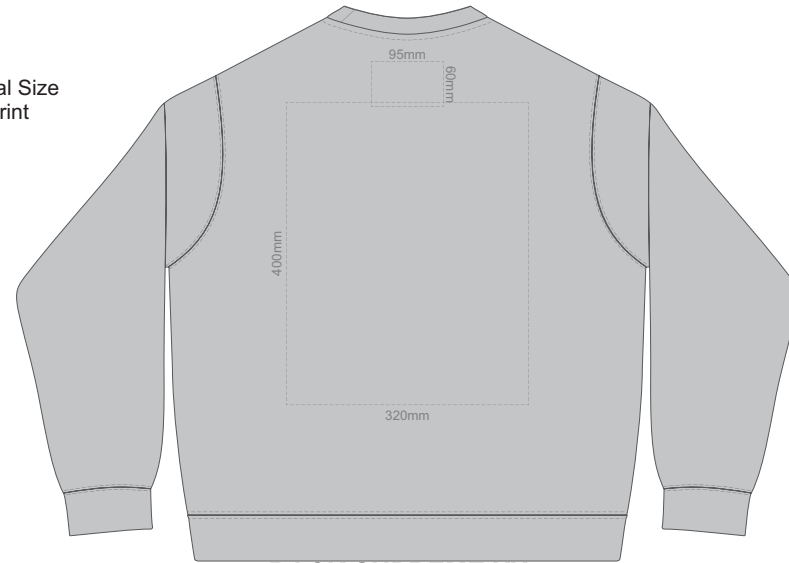

**FRONT SUPREME XS**

10% of Actual Size  
Screen Print

**BACK SUPREME XS**

**FRONT SUPREME SMALL**

10% of Actual Size  
Screen Print

**BACK SUPREME SMALL**

**FRONT SUPREME MEDIUM**

10% of Actual Size  
Screen Print

**BACK SUPREME MEDIUM**

**FRONT SUPREME LARGE**

10% of Actual Size  
Screen Print

**BACK SUPREME LARGE**

**FRONT SUPREME XL**

10% of Actual Size  
Screen Print

**BACK SUPREME XL**

10% of Actual Size  
Screen Print

**BACK SUPREME XXL**

10% of Actual Size  
Screen Print

**BACK SUPREME 3XL**

**FRONT SUPREME XXL**

**FRONT SUPREME 3XL**

**FRONT SUPREME 4XL  
BLACK ONLY**

10% of Actual Size  
Screen Print

**BACK SUPREME 4XL  
BLACK ONLY**

10% of Actual Size  
 Colourflex Transfer  
 Faux Embroidery  
 DigiFlex Transfer

**FRONT SUPREME XS**  
 Print area can be rotated to best suit.  
 Branding area can be moved anywhere within the red line.