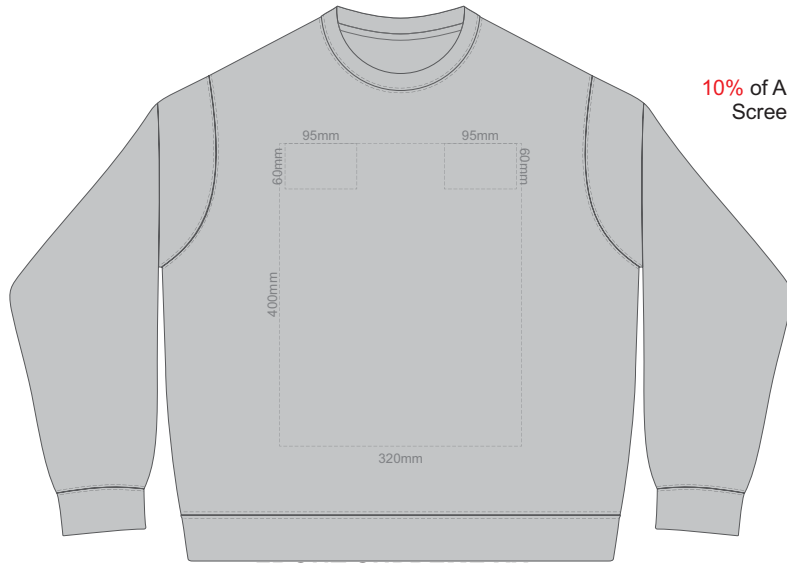

**FRONT SUPREME XS**

10% of Actual Size  
Screen Print

**BACK SUPREME XS**

**FRONT SUPREME SMALL**

10% of Actual Size  
Screen Print

**BACK SUPREME SMALL**

**FRONT SUPREME MEDIUM**

10% of Actual Size  
Screen Print

**BACK SUPREME MEDIUM**

**FRONT SUPREME LARGE**

10% of Actual Size  
Screen Print

**BACK SUPREME LARGE**

**FRONT SUPREME XL**

10% of Actual Size  
Screen Print

**BACK SUPREME XL**

10% of Actual Size  
Screen Print

**BACK SUPREME XXL**

10% of Actual Size  
Screen Print

**BACK SUPREME 3XL**

**FRONT SUPREME XXL**

**FRONT SUPREME 3XL**

**FRONT SUPREME 4XL  
BLACK ONLY**

10% of Actual Size  
Screen Print

**BACK SUPREME 4XL  
BLACK ONLY**

10% of Actual Size  
 Colourflex Transfer  
 Faux Embroidery  
 DigiFlex Transfer

**FRONT SUPREME XS**  
 Print area can be rotated to best suit.  
 Branding area can be moved anywhere within the red line.