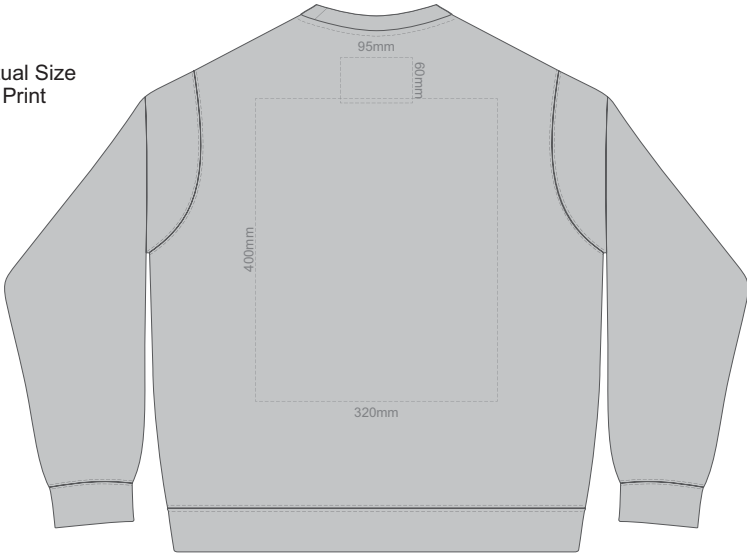

**FRONT SUPREME XS**

10% of Actual Size  
Screen Print

**BACK SUPREME XS**

**FRONT SUPREME SMALL**

10% of Actual Size  
Screen Print

**BACK SUPREME SMALL**

**FRONT SUPREME MEDIUM**

10% of Actual Size  
Screen Print

**BACK SUPREME MEDIUM**

**FRONT SUPREME LARGE**

10% of Actual Size  
Screen Print

**BACK SUPREME LARGE**

**FRONT SUPREME XL**

10% of Actual Size  
Screen Print

**BACK SUPREME XL**

10% of Actual Size  
Screen Print

**BACK SUPREME XXL**

10% of Actual Size  
Screen Print

**BACK SUPREME 3XL**

**FRONT SUPREME XXL**

**FRONT SUPREME 3XL**

**FRONT SUPREME 4XL  
BLACK ONLY**

10% of Actual Size  
Screen Print

**BACK SUPREME 4XL  
BLACK ONLY**

10% of Actual Size  
 Colourflex Transfer  
 Faux Embroidery  
 DigiFlex Transfer

**FRONT SUPREME XS**  
 Print area can be rotated to best suit.  
 Branding area can be moved anywhere within the red line.