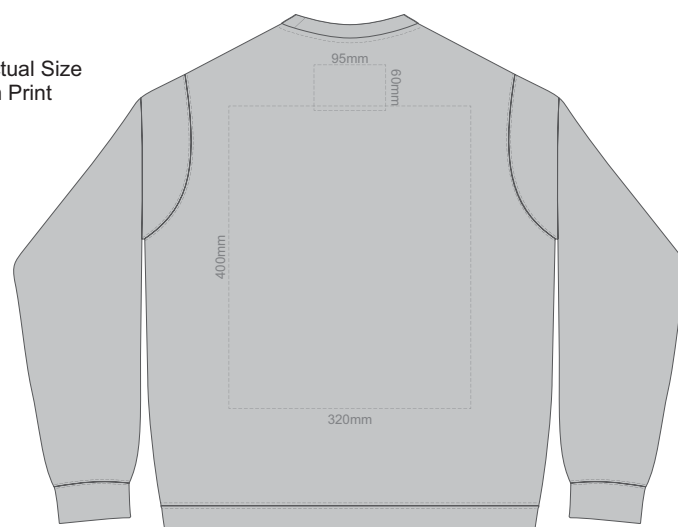

**FRONT SUPREME XS**

10% of Actual Size  
Screen Print

**BACK SUPREME XS**

**FRONT SUPREME SMALL**

10% of Actual Size  
Screen Print

**BACK SUPREME SMALL**

**FRONT SUPREME MEDIUM**

10% of Actual Size  
Screen Print

**BACK SUPREME MEDIUM**

**FRONT SUPREME LARGE**

10% of Actual Size  
Screen Print

**BACK SUPREME LARGE**

**FRONT SUPREME XL**

10% of Actual Size  
Screen Print

**BACK SUPREME XL**

10% of Actual Size  
Screen Print

**BACK SUPREME XXL**

10% of Actual Size  
Screen Print

**BACK SUPREME 3XL**

**FRONT SUPREME XXL**

**FRONT SUPREME 3XL**

**FRONT SUPREME 4XL  
BLACK ONLY**

10% of Actual Size  
Screen Print

**BACK SUPREME 4XL  
BLACK ONLY**

10% of Actual Size  
 Colourflex Transfer  
 Faux Embroidery  
 DigiFlex Transfer

**FRONT SUPREME XS**  
 Print area can be rotated to best suit.  
 Branding area can be moved anywhere within the red line.