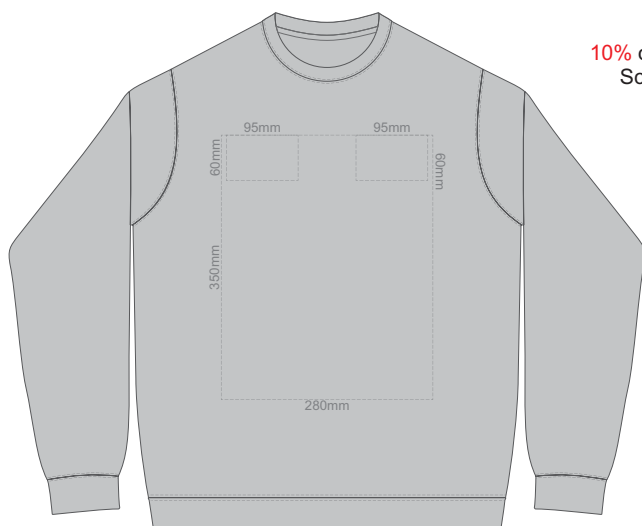

**FRONT SUPREME XS**

10% of Actual Size  
Screen Print

**BACK SUPREME XS**

**FRONT SUPREME SMALL**

10% of Actual Size  
Screen Print

**BACK SUPREME SMALL**

**FRONT SUPREME MEDIUM**

10% of Actual Size  
Screen Print

**BACK SUPREME MEDIUM**

**FRONT SUPREME LARGE**

10% of Actual Size  
Screen Print

**BACK SUPREME LARGE**

**FRONT SUPREME XL**

10% of Actual Size  
Screen Print

**BACK SUPREME XL**

10% of Actual Size  
Screen Print

**BACK SUPREME XXL**

10% of Actual Size  
Screen Print

**BACK SUPREME 3XL**

**FRONT SUPREME XXL**

**FRONT SUPREME 3XL**

**FRONT SUPREME 4XL  
BLACK ONLY**

10% of Actual Size  
Screen Print

**BACK SUPREME 4XL  
BLACK ONLY**

10% of Actual Size  
 Colourflex Transfer  
 Faux Embroidery  
 DigiFlex Transfer

**FRONT SUPREME XS**  
 Print area can be rotated to best suit.  
 Branding area can be moved anywhere within the red line.