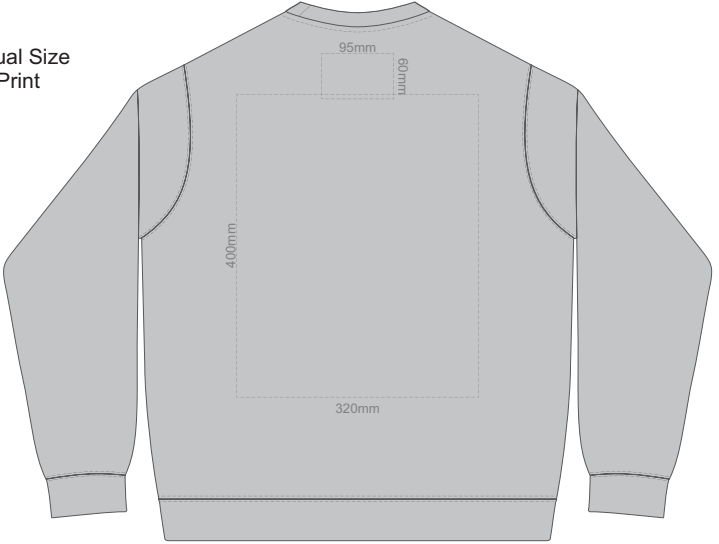

**FRONT SUPREME XS**

10% of Actual Size  
Screen Print

**BACK SUPREME XS**

**FRONT SUPREME SMALL**

10% of Actual Size  
Screen Print

**BACK SUPREME SMALL**

**FRONT SUPREME MEDIUM**

10% of Actual Size  
Screen Print

**BACK SUPREME MEDIUM**

**FRONT SUPREME LARGE**

10% of Actual Size  
Screen Print

**BACK SUPREME LARGE**

**FRONT SUPREME XL**

10% of Actual Size  
Screen Print

**BACK SUPREME XL**

10% of Actual Size  
Screen Print

**BACK SUPREME XXL**

10% of Actual Size  
Screen Print

**BACK SUPREME 3XL**

**FRONT SUPREME XXL**

**FRONT SUPREME 3XL**

**FRONT SUPREME 4XL  
BLACK ONLY**

10% of Actual Size  
Screen Print

**BACK SUPREME 4XL  
BLACK ONLY**

10% of Actual Size  
 Colourflex Transfer  
 Faux Embroidery  
 DigiFlex Transfer

**FRONT SUPREME XS**  
 Print area can be rotated to best suit.  
 Branding area can be moved anywhere within the red line.