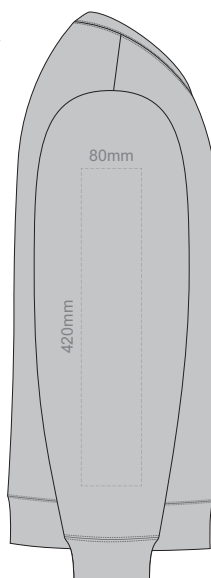

**SIDE 2 SUPREME
MEDIUM**