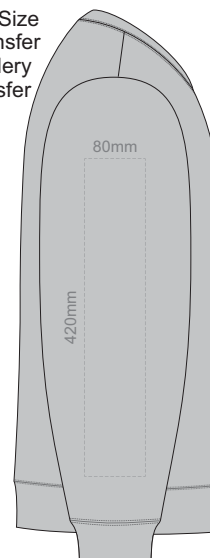

**SIDE 2 SUPREME
SMALL**