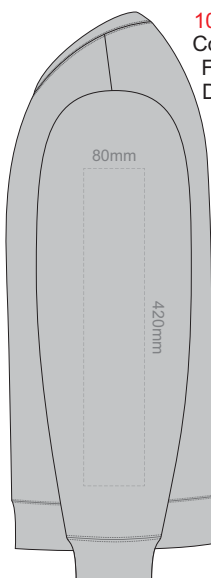

10% of Actual Size
Colourflex Transfer
Faux Embroidery
DigiFlex Transfer

**SIDE 1 SUPREME
MEDIUM**