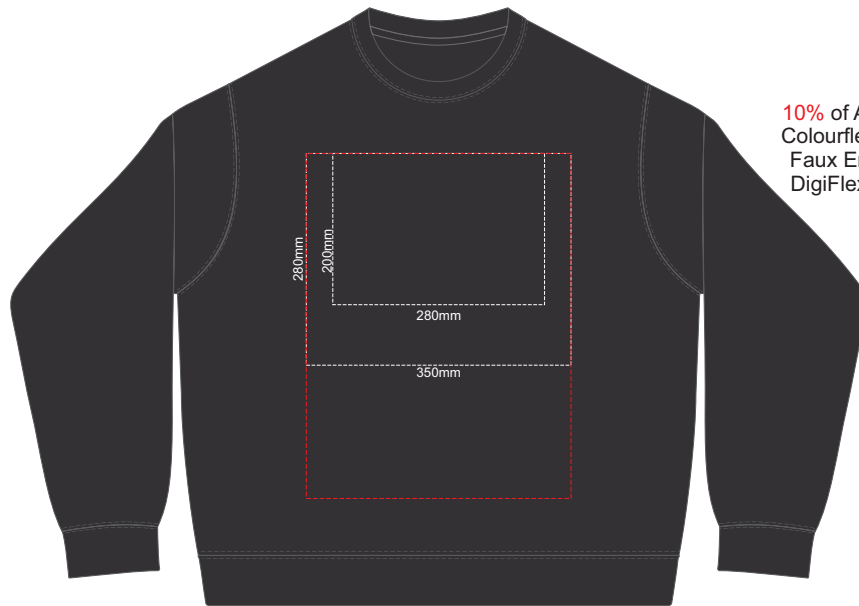

**FRONT SUPREME 4XL
BLACK ONLY**

10% of Actual Size
Colourflex Transfer
Faux Embroidery
DigiFlex Transfer