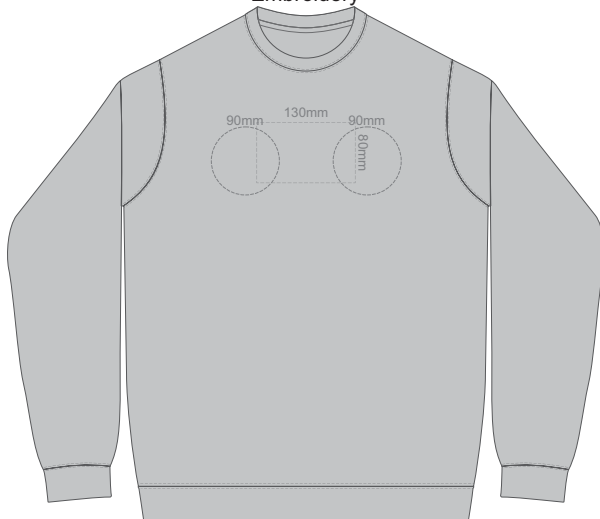

ASH

CHARCOAL

BLACK

10% of Actual Size
Embroidery

FRONT SUPREME XS