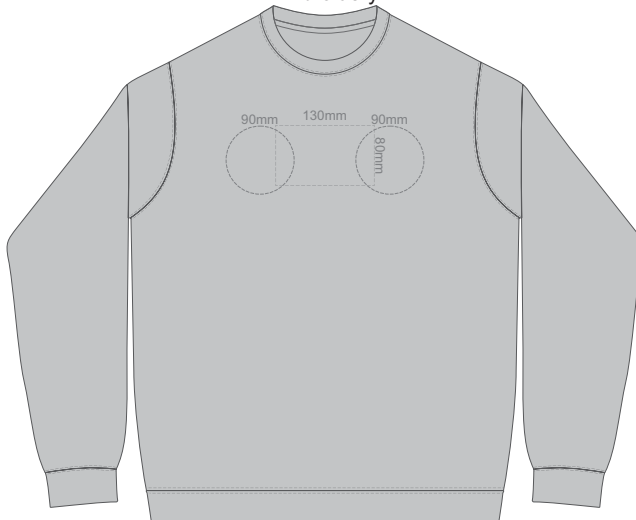

10% of Actual Size
Embroidery

FRONT SUPREME SMALL