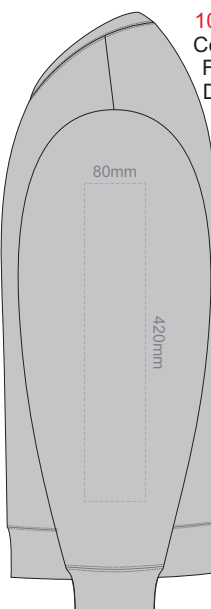

10% of Actual Size
Colourflex Transfer
Faux Embroidery
DigiFlex Transfer

**SIDE 1 SUPREME
XL**