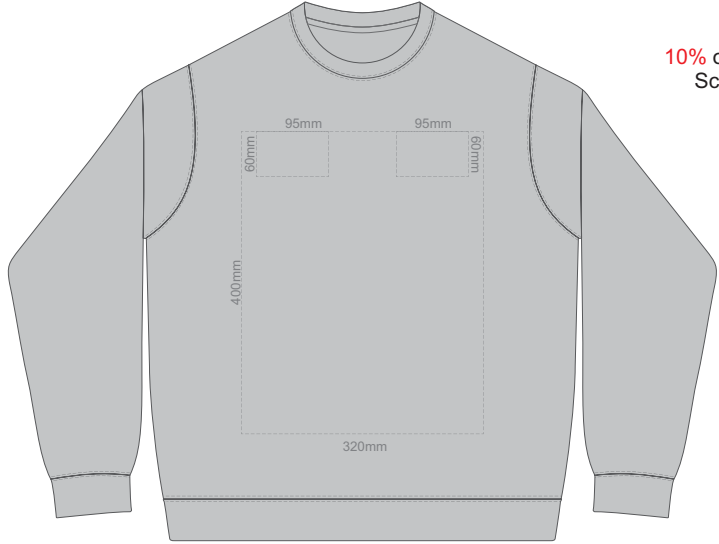

**FRONT SUPREME XS**

10% of Actual Size  
Screen Print

**BACK SUPREME XS**

**FRONT SUPREME SMALL**

10% of Actual Size  
Screen Print

**BACK SUPREME SMALL**

**FRONT SUPREME MEDIUM**

10% of Actual Size  
Screen Print

**BACK SUPREME MEDIUM**

**FRONT SUPREME LARGE**

10% of Actual Size  
Screen Print

**BACK SUPREME LARGE**

**FRONT SUPREME XL**

10% of Actual Size  
Screen Print

**BACK SUPREME XL**

10% of Actual Size  
Screen Print

**BACK SUPREME XXL**

10% of Actual Size  
Screen Print

**BACK SUPREME 3XL**

**FRONT SUPREME XXL**

**FRONT SUPREME 3XL**

**FRONT SUPREME 4XL  
BLACK ONLY**

10% of Actual Size  
Screen Print

**BACK SUPREME 4XL  
BLACK ONLY**

10% of Actual Size  
 Colourflex Transfer  
 Faux Embroidery  
 DigiFlex Transfer

**FRONT SUPREME XS**  
 Print area can be rotated to best suit.  
 Branding area can be moved anywhere within the red line.