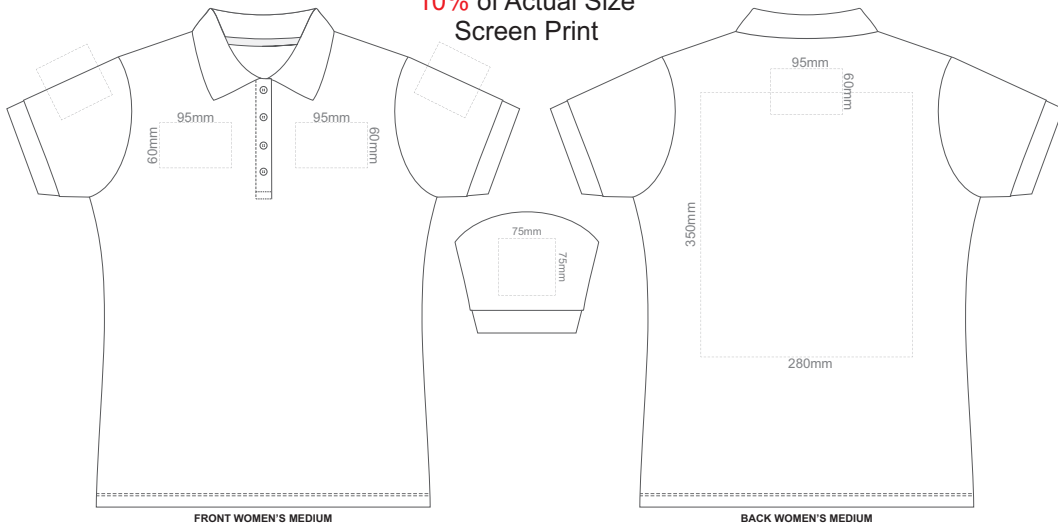

10% of Actual Size  
Screen Print

10% of Actual Size  
Screen Print

10% of Actual Size  
Screen Print

10% of Actual Size  
Screen Print

10% of Actual Size  
Screen Print

10% of Actual Size  
 Colourflex Tranfer  
 Faux Embroidery  
 DigiFlex Transfer

FRONT WOMEN'S SMALL

BACK WOMEN'S SMALL

Print area 210x260mm can be rotated to best suit.  
 Branding area can be moved anywhere within the red line.

10% of Actual Size  
 Colourflex Tranfer  
 Faux Embroidery  
 DigiFlex Transfer

FRONT WOMEN'S MEDIUM

BACK WOMEN'S MEDIUM

Print area 210x260mm can be rotated to best suit.  
 Branding area can be moved anywhere within the red line.

10% of Actual Size  
 Colourflex Tranfer  
 Faux Embroidery  
 DigiFlex Transfer

FRONT WOMEN'S LARGE

BACK WOMEN'S LARGE

Print area 210x260mm can be rotated to best suit.  
 Branding area can be moved anywhere within the red line.

10% of Actual Size  
Colourflex Transfer  
Faux Embroidery  
DigiFlex Transfer