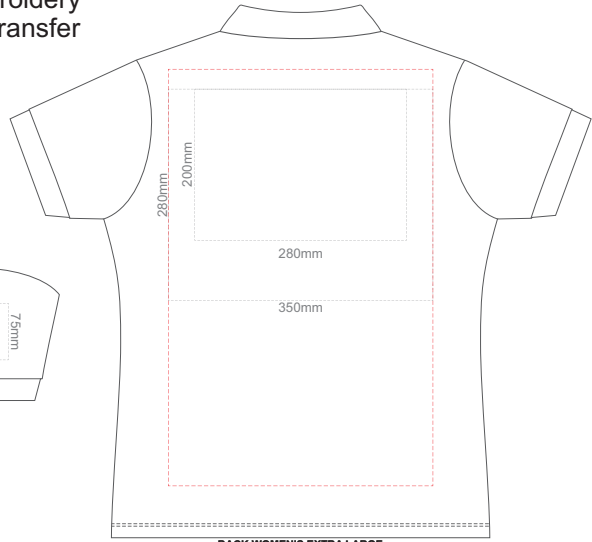

BACK WOMEN'S EXTRA LARGE