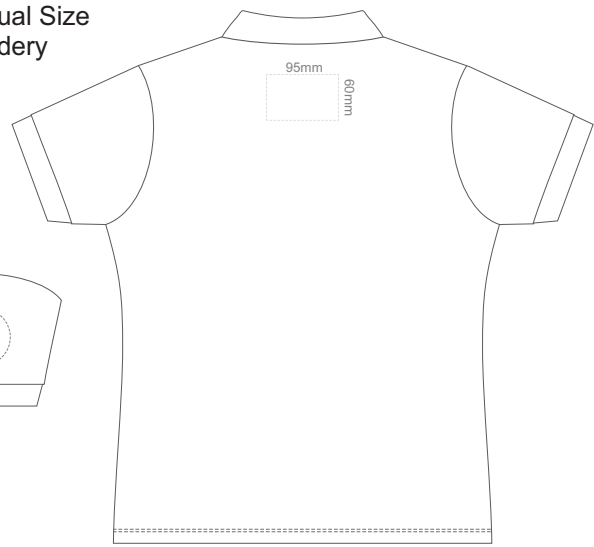

FRONT WOMEN'S SMALL

BACK WOMEN'S SMALL

Print area 210x260mm can be rotated to best suit.  
 Branding area can be moved anywhere within the red line.

10% of Actual Size  
 Colourflex Tranfer  
 Faux Embroidery  
 DigiFlex Transfer

FRONT WOMEN'S LARGE

BACK WOMEN'S LARGE

Print area 210x260mm can be rotated to best suit.  
 Branding area can be moved anywhere within the red line.

10% of Actual Size  
Colourflex Transfer  
Faux Embroidery  
DigiFlex Transfer

FRONT WOMEN'S XXL

BACK WOMEN'S XXL

Print area can be rotated to best suit.  
Branding area can be moved anywhere within the red line.

10% of Actual Size  
Embroidery

FRONT WOMEN'S SMALL

BACK WOMEN'S SMALL

10% of Actual Size  
Embroidery

FRONT WOMEN'S MEDIUM

BACK WOMEN'S MEDIUM

10% of Actual Size  
Embroidery

FRONT WOMEN'S LARGE

BACK WOMEN'S LARGE

10% of Actual Size  
Embroidery

FRONT WOMEN'S EXTRA LARGE

BACK WOMEN'S EXTRA LARGE