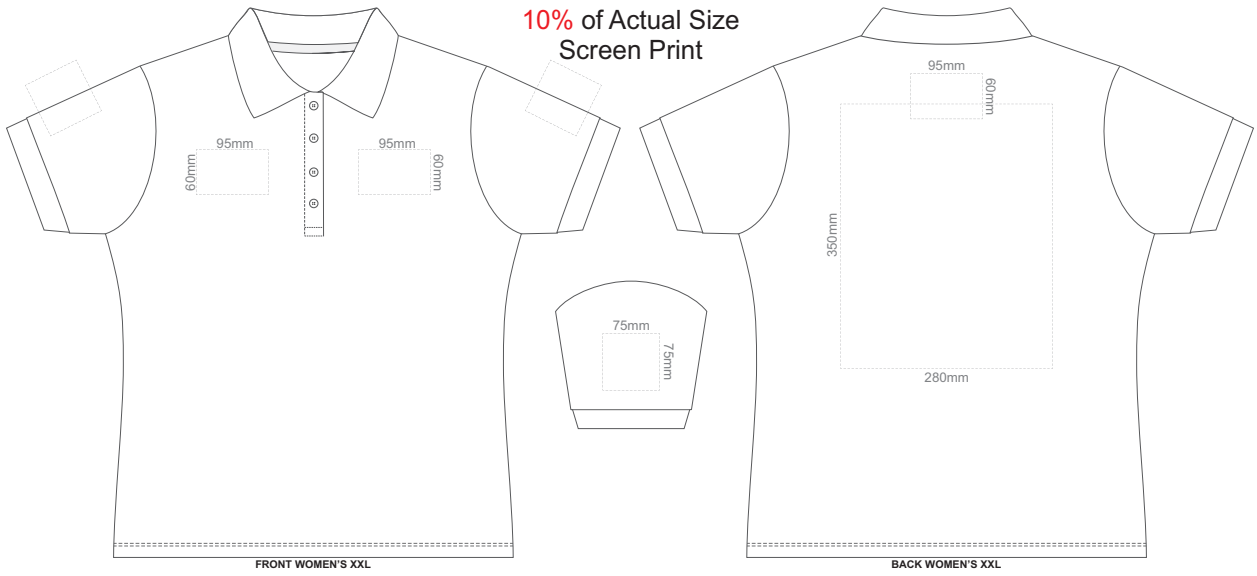

10% of Actual Size  
Screen Print

10% of Actual Size  
Screen Print

10% of Actual Size  
Screen Print

10% of Actual Size  
Screen Print

10% of Actual Size  
Screen Print

10% of Actual Size  
 Colourflex Tranfer  
 Faux Embroidery  
 DigiFlex Transfer

FRONT WOMEN'S SMALL

BACK WOMEN'S SMALL

Print area 210x260mm can be rotated to best suit.  
 Branding area can be moved anywhere within the red line.

10% of Actual Size  
 Colourflex Tranfer  
 Faux Embroidery  
 DigiFlex Transfer

FRONT WOMEN'S MEDIUM

BACK WOMEN'S MEDIUM

Print area 210x260mm can be rotated to best suit.  
 Branding area can be moved anywhere within the red line.

10% of Actual Size  
 Colourflex Tranfer  
 Faux Embroidery  
 DigiFlex Transfer

FRONT WOMEN'S LARGE

BACK WOMEN'S LARGE

Print area 210x260mm can be rotated to best suit.  
 Branding area can be moved anywhere within the red line.

10% of Actual Size  
Colourflex Transfer  
Faux Embroidery  
DigiFlex Transfer