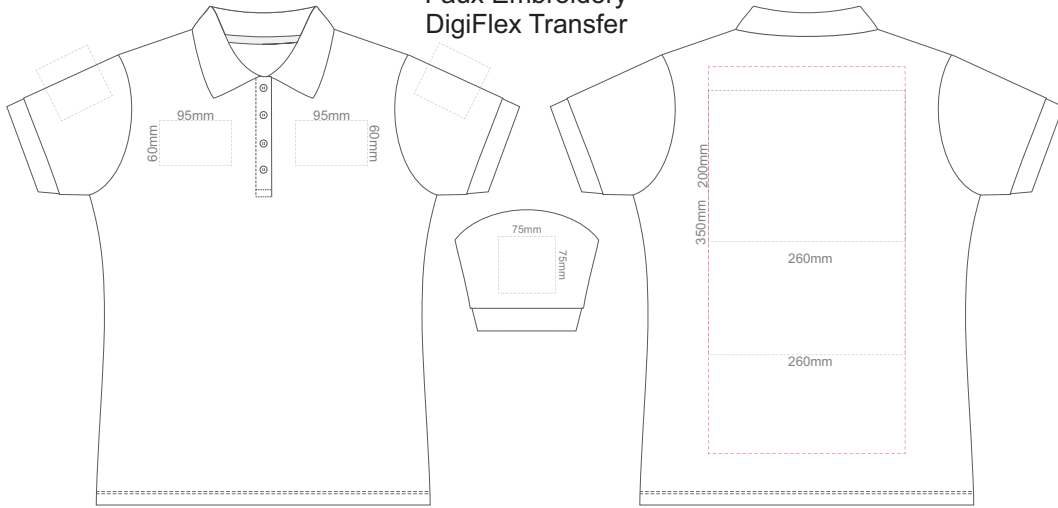

10% of Actual Size
Colourflex Tranfer
Faux Embroidery
DigiFlex Transfer

FRONT WOMEN'S MEDIUM

BACK WOMEN'S MEDIUM