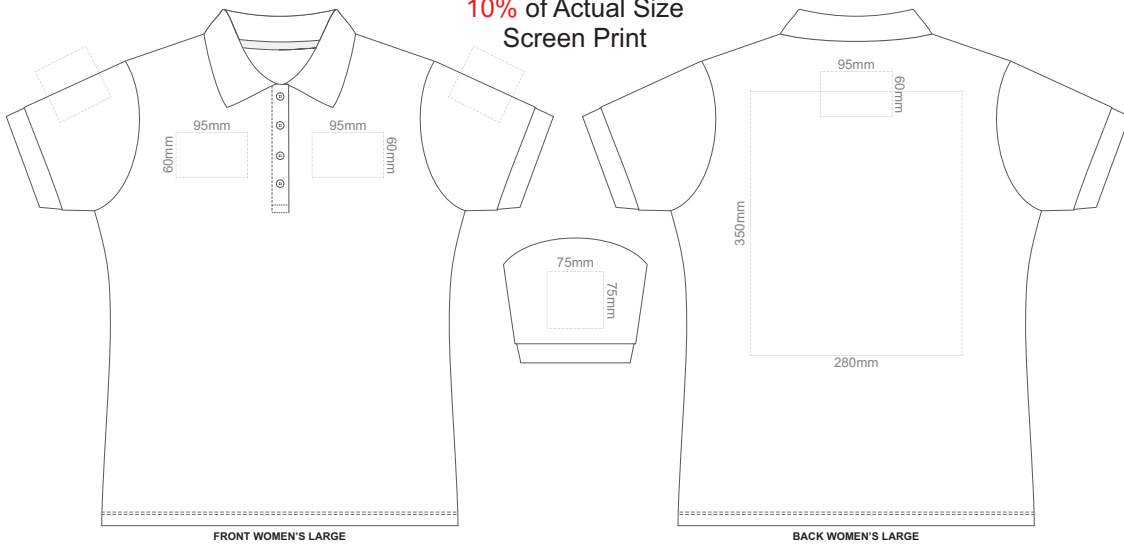

10% of Actual Size  
Screen Print

10% of Actual Size  
Screen Print

10% of Actual Size  
Screen Print

10% of Actual Size  
Screen Print

10% of Actual Size  
Screen Print

10% of Actual Size  
 Colourflex Tranfer  
 Faux Embroidery  
 DigiFlex Transfer

FRONT WOMEN'S SMALL

BACK WOMEN'S SMALL

Print area 210x260mm can be rotated to best suit.  
 Branding area can be moved anywhere within the red line.

10% of Actual Size  
 Colourflex Tranfer  
 Faux Embroidery  
 DigiFlex Transfer

FRONT WOMEN'S MEDIUM

BACK WOMEN'S MEDIUM

Print area 210x260mm can be rotated to best suit.  
 Branding area can be moved anywhere within the red line.

10% of Actual Size  
 Colourflex Tranfer  
 Faux Embroidery  
 DigiFlex Transfer

FRONT WOMEN'S LARGE

BACK WOMEN'S LARGE

Print area 210x260mm can be rotated to best suit.  
 Branding area can be moved anywhere within the red line.

10% of Actual Size  
Colourflex Transfer  
Faux Embroidery  
DigiFlex Transfer