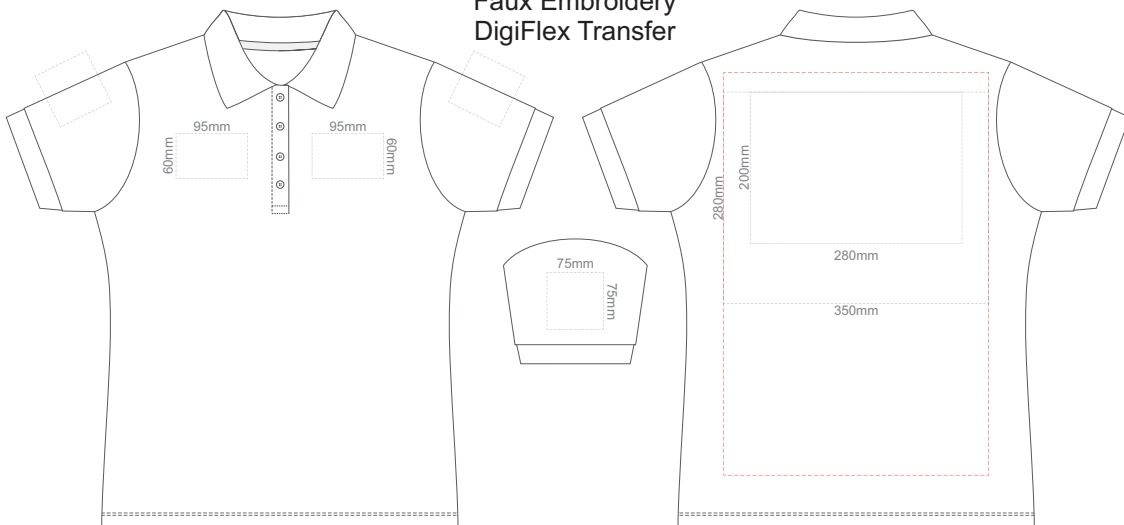

10% of Actual Size
Colourflex Tranfer
Faux Embroidery
DigiFlex Transfer

FRONT WOMEN'S LARGE

BACK WOMEN'S LARGE