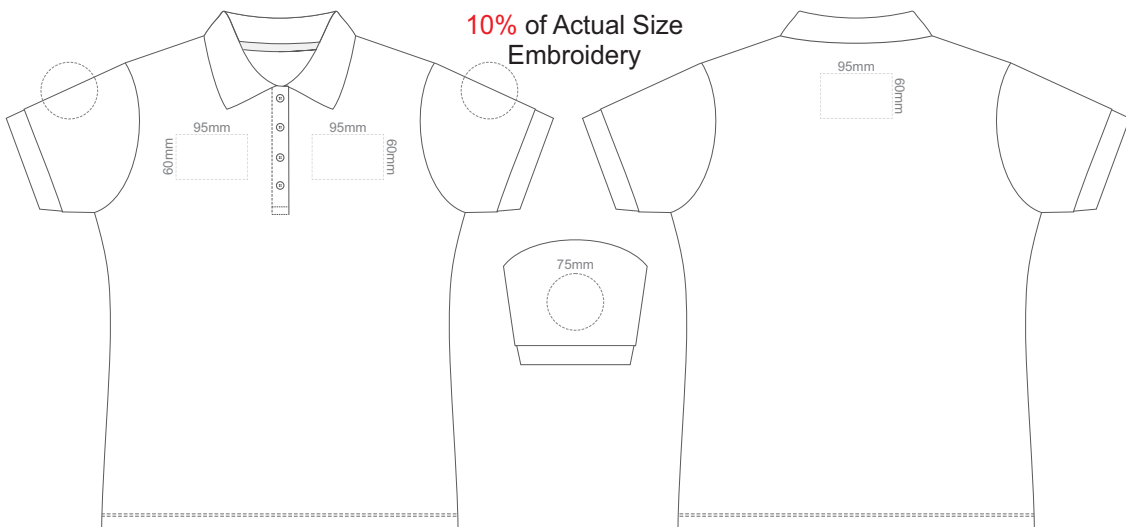

10% of Actual Size
Embroidery

FRONT WOMEN'S LARGE

BACK WOMEN'S LARGE