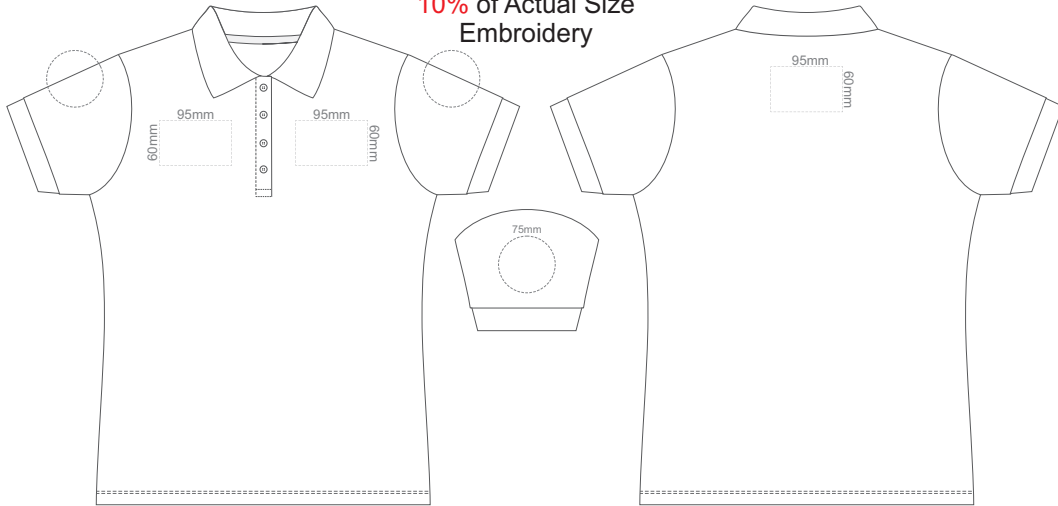

FRONT WOMEN'S SMALL

BACK WOMEN'S SMALL

Print area 210x260mm can be rotated to best suit.  
 Branding area can be moved anywhere within the red line.

10% of Actual Size  
 Colourflex Tranfer  
 Faux Embroidery  
 DigiFlex Transfer

FRONT WOMEN'S LARGE

BACK WOMEN'S LARGE

Print area 210x260mm can be rotated to best suit.  
 Branding area can be moved anywhere within the red line.

10% of Actual Size  
Colourflex Transfer  
Faux Embroidery  
DigiFlex Transfer

FRONT WOMEN'S EXTRA LARGE

BACK WOMEN'S EXTRA LARGE

Print area can be rotated to best suit.  
Branding area can be moved anywhere within the red line.

10% of Actual Size  
Colourflex Transfer  
Faux Embroidery  
DigiFlex Transfer

FRONT WOMEN'S XXL

BACK WOMEN'S XXL

Print area can be rotated to best suit.  
Branding area can be moved anywhere within the red line.

10% of Actual Size  
Embroidery

FRONT WOMEN'S SMALL

BACK WOMEN'S SMALL

10% of Actual Size  
Embroidery