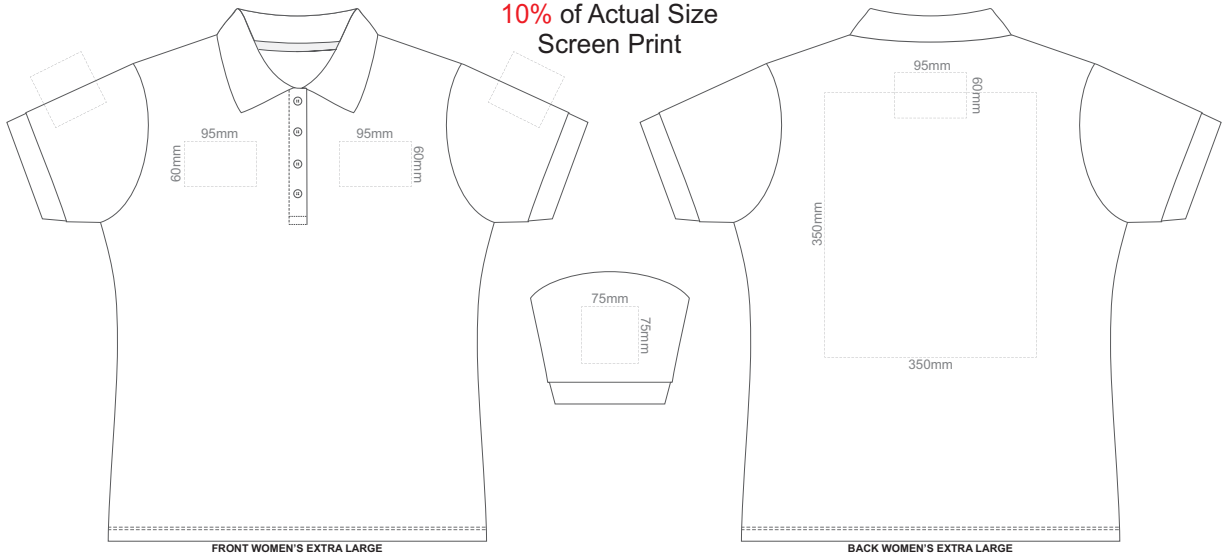

10% of Actual Size  
Screen Print

10% of Actual Size  
Screen Print

10% of Actual Size  
Screen Print

10% of Actual Size  
Screen Print

10% of Actual Size  
Screen Print

10% of Actual Size  
 Colourflex Tranfer  
 Faux Embroidery  
 DigiFlex Transfer

FRONT WOMEN'S SMALL

BACK WOMEN'S SMALL

Print area 210x260mm can be rotated to best suit.  
 Branding area can be moved anywhere within the red line.

10% of Actual Size  
 Colourflex Tranfer  
 Faux Embroidery  
 DigiFlex Transfer

FRONT WOMEN'S MEDIUM

BACK WOMEN'S MEDIUM

Print area 210x260mm can be rotated to best suit.  
 Branding area can be moved anywhere within the red line.

10% of Actual Size  
 Colourflex Tranfer  
 Faux Embroidery  
 DigiFlex Transfer

FRONT WOMEN'S LARGE

BACK WOMEN'S LARGE

Print area 210x260mm can be rotated to best suit.  
 Branding area can be moved anywhere within the red line.

10% of Actual Size  
Colourflex Transfer  
Faux Embroidery  
DigiFlex Transfer