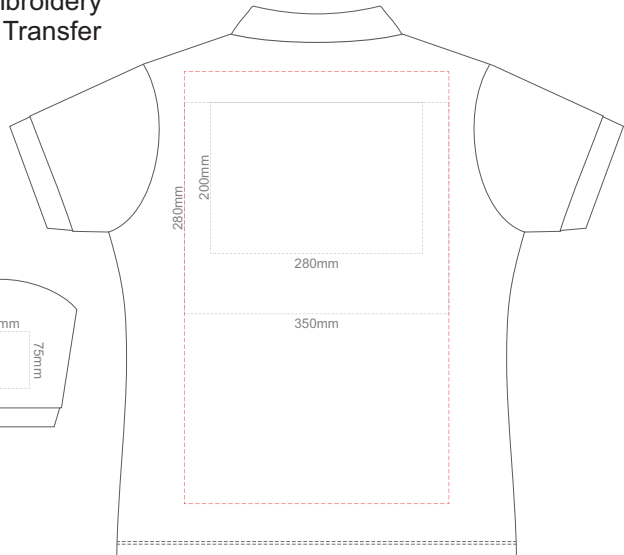

BACK WOMEN'S XXL