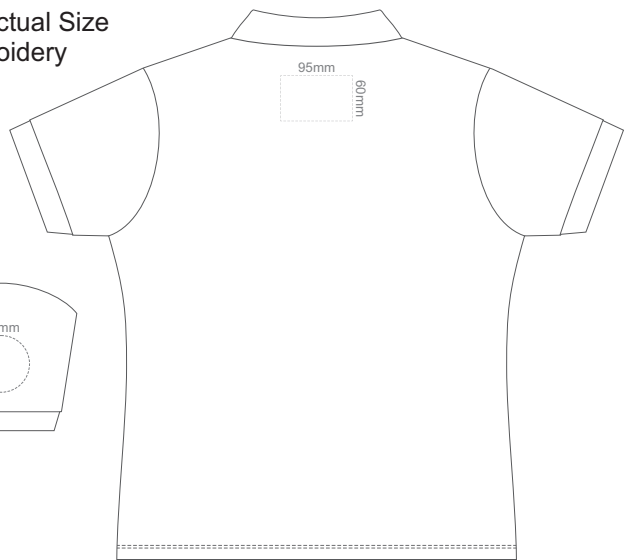

BACK WOMEN'S XXL