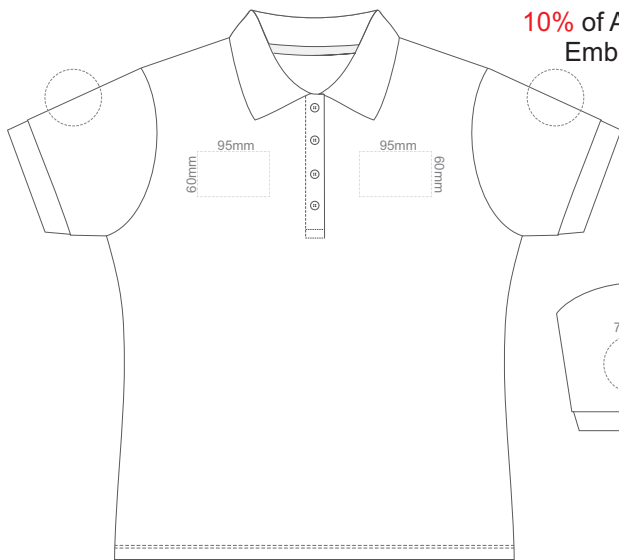

FRONT WOMEN'S SMALL

BACK WOMEN'S SMALL

Print area 210x260mm can be rotated to best suit.  
 Branding area can be moved anywhere within the red line.

10% of Actual Size  
 Colourflex Tranfer  
 Faux Embroidery  
 DigiFlex Transfer

FRONT WOMEN'S XXL

BACK WOMEN'S XXL

Print area can be rotated to best suit.  
Branding area can be moved anywhere within the red line.

10% of Actual Size  
Embroidery

FRONT WOMEN'S SMALL

BACK WOMEN'S SMALL

10% of Actual Size  
Embroidery

FRONT WOMEN'S MEDIUM

BACK WOMEN'S MEDIUM

10% of Actual Size  
Embroidery

FRONT WOMEN'S LARGE

BACK WOMEN'S LARGE

10% of Actual Size  
Embroidery

FRONT WOMEN'S EXTRA LARGE

BACK WOMEN'S EXTRA LARGE

10% of Actual Size  
Embroidery

FRONT WOMEN'S XXL

BACK WOMEN'S XXL