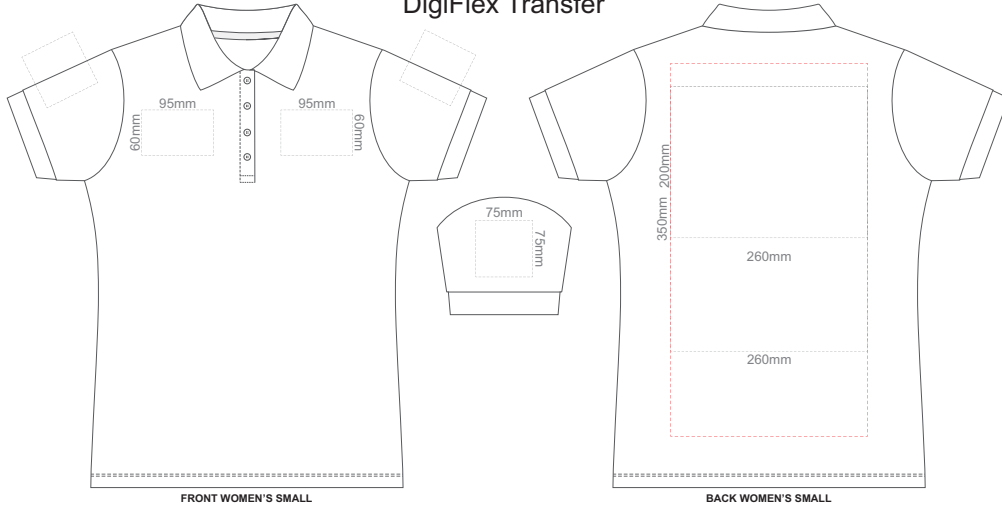

10% of Actual Size
Colourflex Tranfer
Faux Embroidery
DigiFlex Transfer

FRONT WOMEN'S SMALL

BACK WOMEN'S SMALL