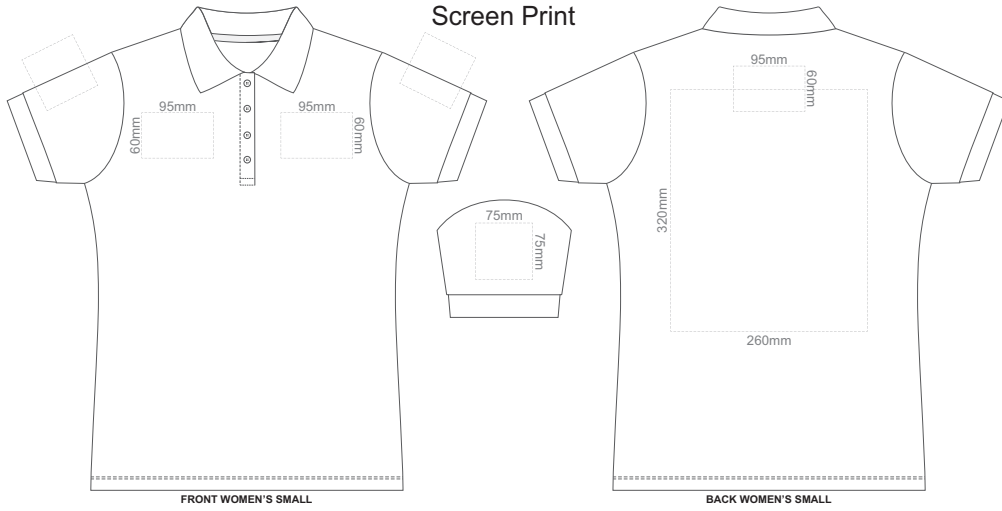

10% of Actual Size  
Screen Print

10% of Actual Size  
Screen Print

10% of Actual Size  
Screen Print

10% of Actual Size  
Screen Print

10% of Actual Size  
Screen Print

10% of Actual Size  
 Colourflex Tranfer  
 Faux Embroidery  
 DigiFlex Transfer

FRONT WOMEN'S SMALL

BACK WOMEN'S SMALL

Print area 210x260mm can be rotated to best suit.  
 Branding area can be moved anywhere within the red line.

10% of Actual Size  
 Colourflex Tranfer  
 Faux Embroidery  
 DigiFlex Transfer

FRONT WOMEN'S MEDIUM

BACK WOMEN'S MEDIUM

Print area 210x260mm can be rotated to best suit.  
 Branding area can be moved anywhere within the red line.

10% of Actual Size  
 Colourflex Tranfer  
 Faux Embroidery  
 DigiFlex Transfer

FRONT WOMEN'S LARGE

BACK WOMEN'S LARGE

Print area 210x260mm can be rotated to best suit.  
 Branding area can be moved anywhere within the red line.

10% of Actual Size  
Colourflex Transfer  
Faux Embroidery  
DigiFlex Transfer