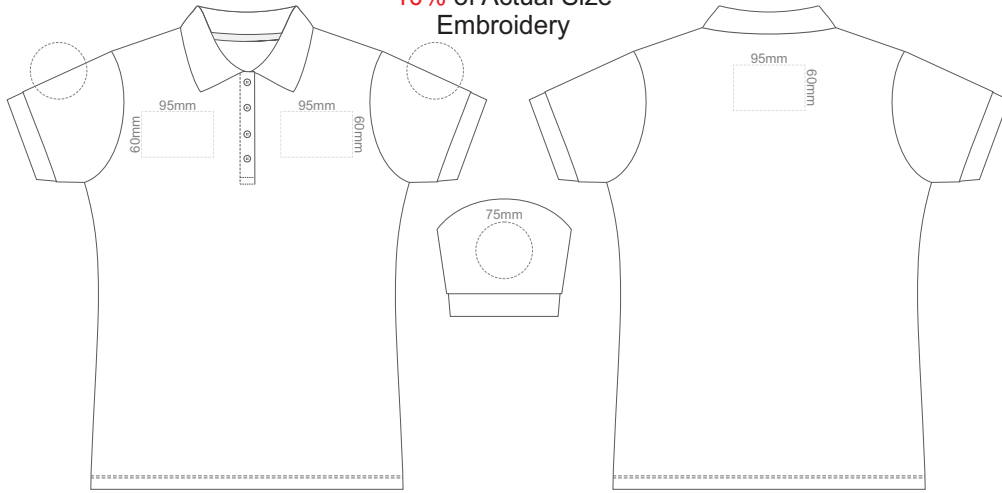

FRONT WOMEN'S SMALL

BACK WOMEN'S SMALL

Print area 210x260mm can be rotated to best suit.  
 Branding area can be moved anywhere within the red line.

10% of Actual Size  
 Colourflex Tranfer  
 Faux Embroidery  
 DigiFlex Transfer

FRONT WOMEN'S LARGE

BACK WOMEN'S LARGE

Print area 210x260mm can be rotated to best suit.  
 Branding area can be moved anywhere within the red line.

10% of Actual Size  
Colourflex Transfer  
Faux Embroidery  
DigiFlex Transfer

FRONT WOMEN'S EXTRA LARGE

BACK WOMEN'S EXTRA LARGE

Print area can be rotated to best suit.  
Branding area can be moved anywhere within the red line.

10% of Actual Size  
Colourflex Transfer  
Faux Embroidery  
DigiFlex Transfer

FRONT WOMEN'S XXL

BACK WOMEN'S XXL

Print area can be rotated to best suit.  
Branding area can be moved anywhere within the red line.

10% of Actual Size  
Embroidery

FRONT WOMEN'S SMALL

BACK WOMEN'S SMALL

10% of Actual Size  
Embroidery