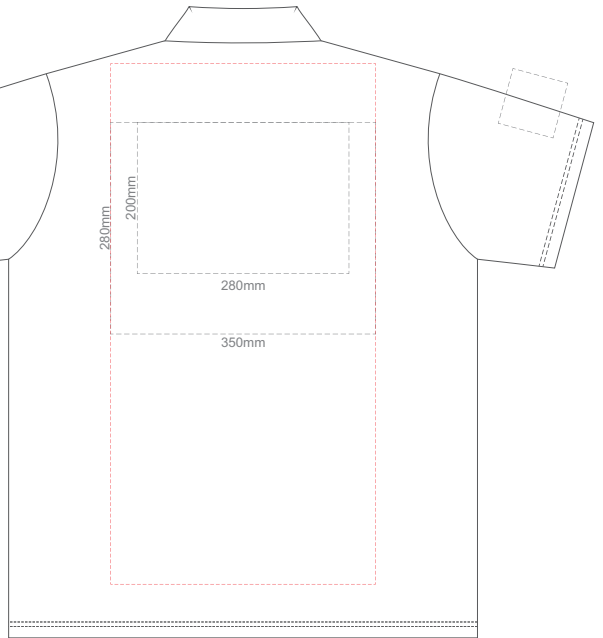

FRONT ADULT LARGE

BACK ADULT LARGE
Print area can be rotated to best suit.
Branding area can be moved anywhere within the red line.

10% of Actual Size
Colourflex Transfer
Faux Embroidery
DigiFlex Transfer

FRONT ADULT XL

BACK ADULT XL
Print area can be rotated to best suit.
Branding area can be moved anywhere within the red line.

10% of Actual Size
Colourflex Transfer
Faux Embroidery
DigiFlex Transfer

FRONT ADULT XXL

BACK ADULT XXL
Print area can be rotated to best suit.
Branding area can be moved anywhere within the red line.

10% of Actual Size
Embroidery

10% of Actual Size
Embroidery

10% of Actual Size
Embroidery

FRONT ADULT LARGE