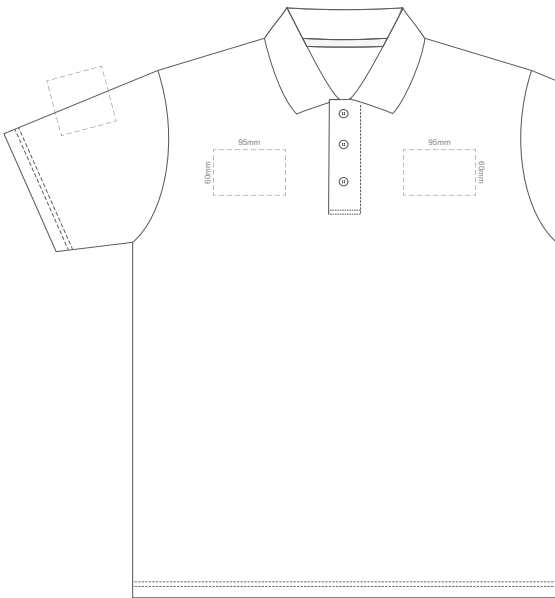

10% of Actual Size
Screen Print

10% of Actual Size
Screen Print

10% of Actual Size
Screen Print

10% of Actual Size
Screen Print

FRONT ADULT XL

BACK ADULT XL

10% of Actual Size
Screen Print

FRONT ADULT XXL

BACK ADULT XXL

10% of Actual Size
Colourflex Transfer
Faux Embroidery
DigiFlex Transfer

10% of Actual Size
Colourflex Transfer
Faux Embroidery
DigiFlex Transfer

10% of Actual Size
Colourflex Transfer
Faux Embroidery
DigiFlex Transfer

FRONT ADULT LARGE

BACK ADULT LARGE
Print area can be rotated to best suit.
Branding area can be moved anywhere within the red line.

10% of Actual Size
Colourflex Transfer
Faux Embroidery
DigiFlex Transfer

FRONT ADULT XL

BACK ADULT XL
Print area can be rotated to best suit.
Branding area can be moved anywhere within the red line.

10% of Actual Size
Colourflex Transfer
Faux Embroidery
DigiFlex Transfer

FRONT ADULT XXL