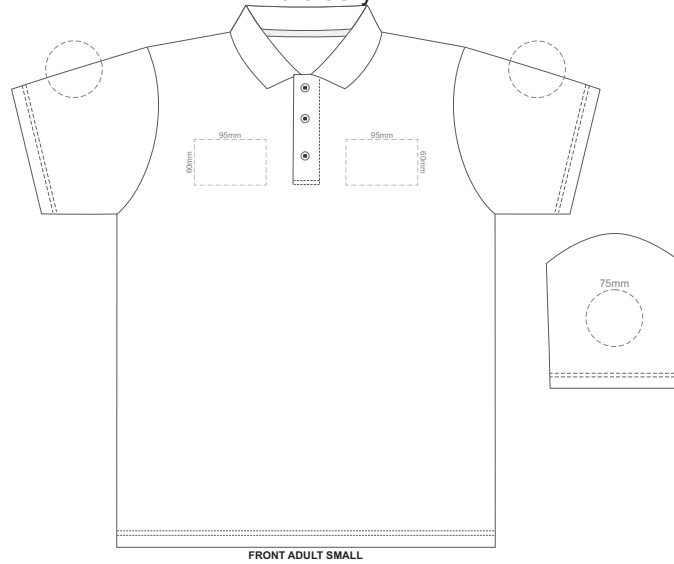

FRONT ADULT LARGE

BACK ADULT LARGE
Print area can be rotated to best suit.
Branding area can be moved anywhere within the red line.

10% of Actual Size
Colourflex Transfer
Faux Embroidery
DigiFlex Transfer

FRONT ADULT XL

BACK ADULT XL
Print area can be rotated to best suit.
Branding area can be moved anywhere within the red line.

10% of Actual Size
Colourflex Transfer
Faux Embroidery
DigiFlex Transfer

FRONT ADULT XXL

BACK ADULT XXL
Print area can be rotated to best suit.
Branding area can be moved anywhere within the red line.

10% of Actual Size
Embroidery

10% of Actual Size
Embroidery

10% of Actual Size
Embroidery

FRONT ADULT LARGE