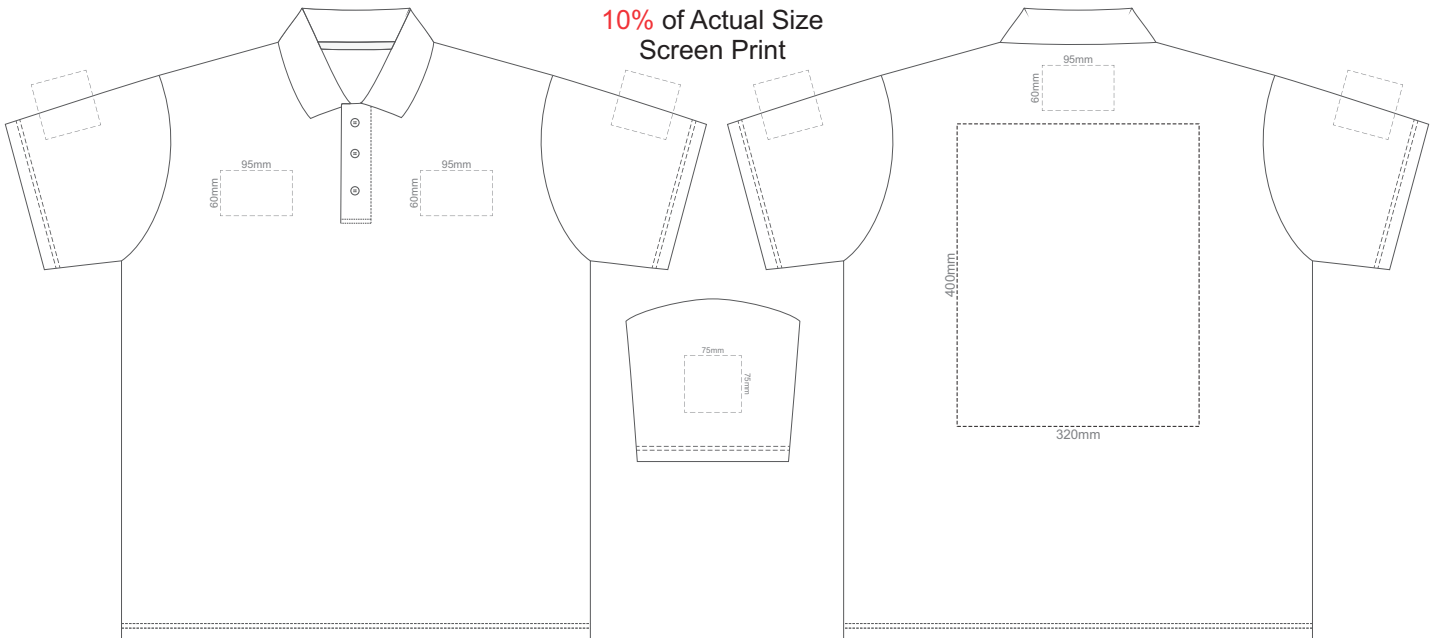

10% of Actual Size
Screen Print

10% of Actual Size
Screen Print

10% of Actual Size
Screen Print

10% of Actual Size
Screen Print

FRONT ADULT XL

BACK ADULT XL

10% of Actual Size
Screen Print

FRONT ADULT XXL

FRONT ADULT LARGE

BACK ADULT LARGE
Print area can be rotated to best suit.
Branding area can be moved anywhere within the red line.

10% of Actual Size
Colourflex Transfer
Faux Embroidery
DigiFlex Transfer

FRONT ADULT XL

BACK ADULT XL
Print area can be rotated to best suit.
Branding area can be moved anywhere within the red line.

10% of Actual Size
Colourflex Transfer
Faux Embroidery
DigiFlex Transfer

FRONT ADULT XXL

BACK ADULT XXL
Print area can be rotated to best suit.
Branding area can be moved anywhere within the red line.

10% of Actual Size
Embroidery

10% of Actual Size
Embroidery

10% of Actual Size
Embroidery

FRONT ADULT LARGE