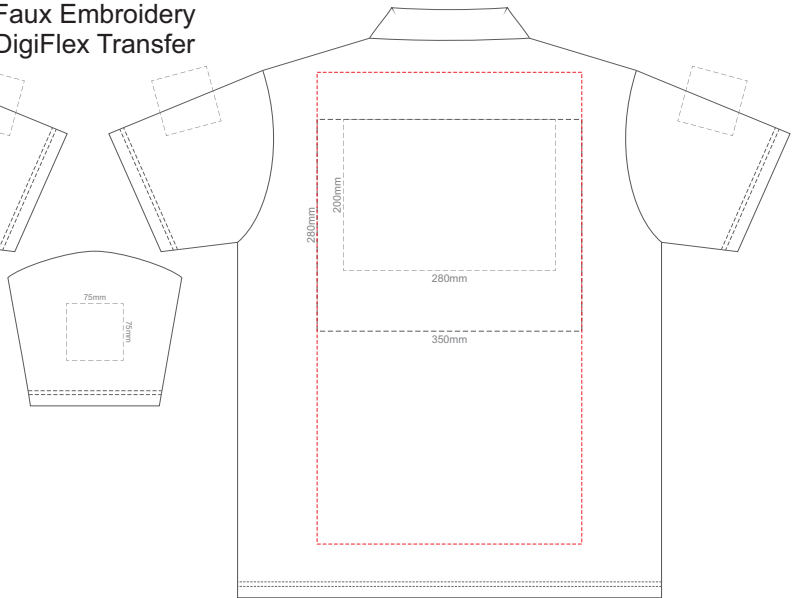

BACK ADULT XXL

10% of Actual Size
Colourflex Transfer
Faux Embroidery
DigiFlex Transfer

10% of Actual Size
Colourflex Transfer
Faux Embroidery
DigiFlex Transfer

10% of Actual Size
Colourflex Transfer
Faux Embroidery
DigiFlex Transfer

FRONT ADULT LARGE

BACK ADULT LARGE
Print area can be rotated to best suit.
Branding area can be moved anywhere within the red line.

10% of Actual Size
Colourflex Transfer
Faux Embroidery
DigiFlex Transfer

FRONT ADULT XL

BACK ADULT XL
Print area can be rotated to best suit.
Branding area can be moved anywhere within the red line.

10% of Actual Size
Colourflex Transfer
Faux Embroidery
DigiFlex Transfer

FRONT ADULT XXL

BACK ADULT XXL
Print area can be rotated to best suit.
Branding area can be moved anywhere within the red line.

10% of Actual Size
Embroidery

10% of Actual Size
Embroidery

10% of Actual Size
Embroidery

FRONT ADULT LARGE