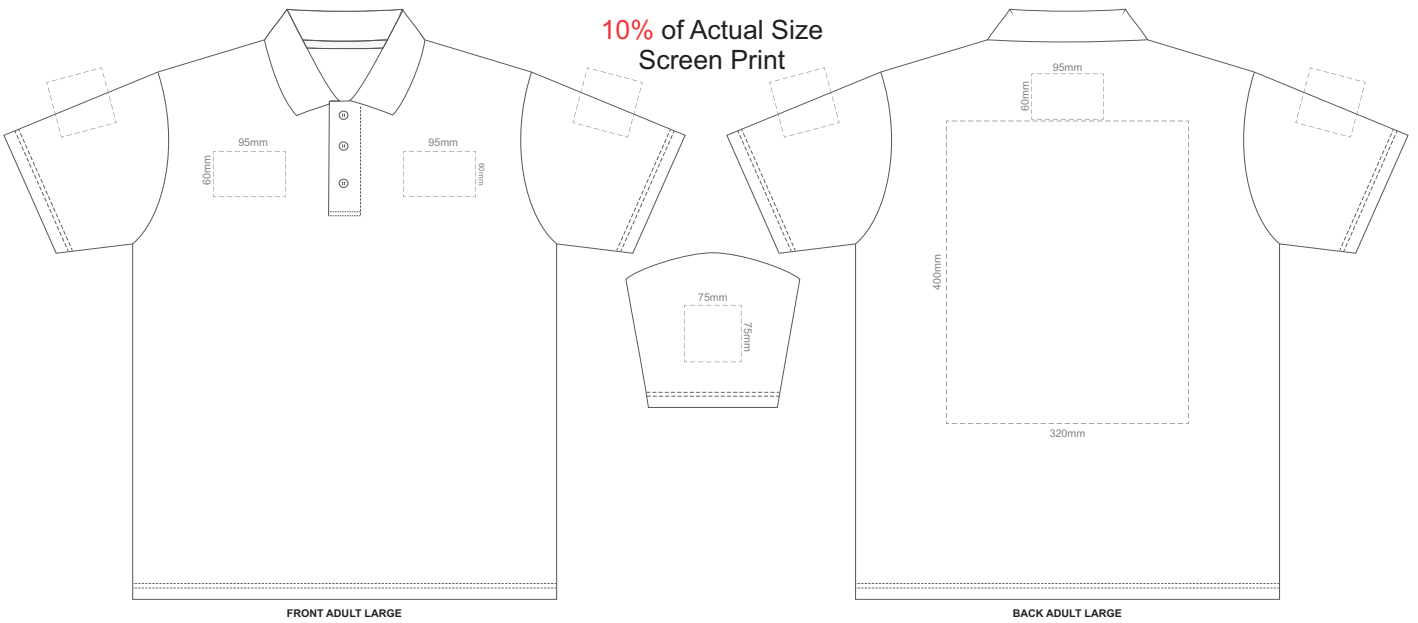

10% of Actual Size
Screen Print

10% of Actual Size
Screen Print

10% of Actual Size
Screen Print

10% of Actual Size
Screen Print

FRONT ADULT XL

BACK ADULT XL

10% of Actual Size
Screen Print

FRONT ADULT XXL

FRONT ADULT LARGE

BACK ADULT LARGE
Print area can be rotated to best suit.
Branding area can be moved anywhere within the red line.

10% of Actual Size
Colourflex Transfer
Faux Embroidery
DigiFlex Transfer

FRONT ADULT XL

BACK ADULT XL
Print area can be rotated to best suit.
Branding area can be moved anywhere within the red line.

10% of Actual Size
Colourflex Transfer
Faux Embroidery
DigiFlex Transfer

FRONT ADULT XXL

BACK ADULT XXL
Print area can be rotated to best suit.
Branding area can be moved anywhere within the red line.

10% of Actual Size
Embroidery

10% of Actual Size
Embroidery

10% of Actual Size
Embroidery

FRONT ADULT LARGE