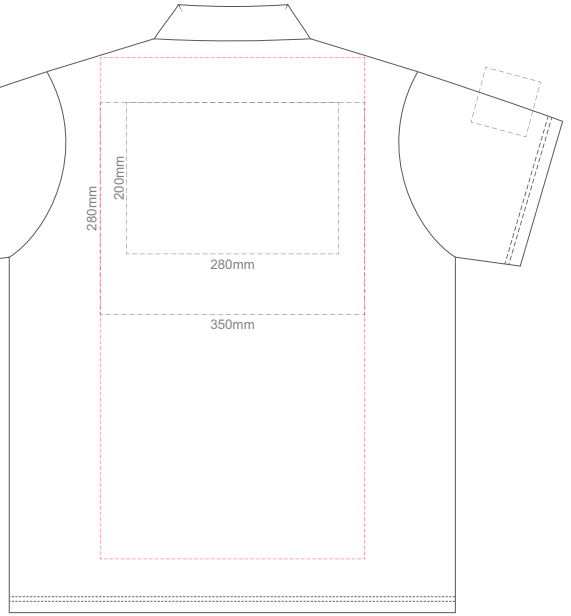

BACK ADULT XXL

10% of Actual Size
Colourflex Transfer
Faux Embroidery
DigiFlex Transfer

10% of Actual Size
Colourflex Transfer
Faux Embroidery
DigiFlex Transfer

10% of Actual Size
Colourflex Transfer
Faux Embroidery
DigiFlex Transfer

FRONT ADULT LARGE

BACK ADULT LARGE
Print area can be rotated to best suit.
Branding area can be moved anywhere within the red line.

10% of Actual Size
Colourflex Transfer
Faux Embroidery
DigiFlex Transfer

FRONT ADULT XL

BACK ADULT XL
Print area can be rotated to best suit.
Branding area can be moved anywhere within the red line.

10% of Actual Size
Colourflex Transfer
Faux Embroidery
DigiFlex Transfer

FRONT ADULT XXL

BACK ADULT XXL
Print area can be rotated to best suit.
Branding area can be moved anywhere within the red line.

10% of Actual Size
Embroidery

10% of Actual Size
Embroidery

10% of Actual Size
Embroidery

FRONT ADULT LARGE