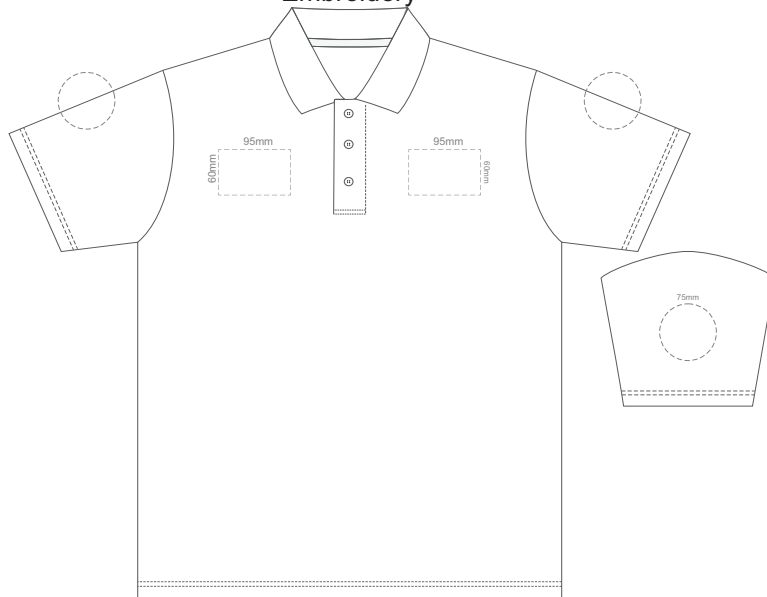

FRONT ADULT LARGE

BACK ADULT LARGE
Print area can be rotated to best suit.
Branding area can be moved anywhere within the red line.

10% of Actual Size
Colourflex Transfer
Faux Embroidery
DigiFlex Transfer

FRONT ADULT XL

BACK ADULT XL
Print area can be rotated to best suit.
Branding area can be moved anywhere within the red line.

10% of Actual Size
Colourflex Transfer
Faux Embroidery
DigiFlex Transfer

FRONT ADULT XXL

BACK ADULT XXL
Print area can be rotated to best suit.
Branding area can be moved anywhere within the red line.

10% of Actual Size
Embroidery

10% of Actual Size
Embroidery

10% of Actual Size
Embroidery

FRONT ADULT LARGE