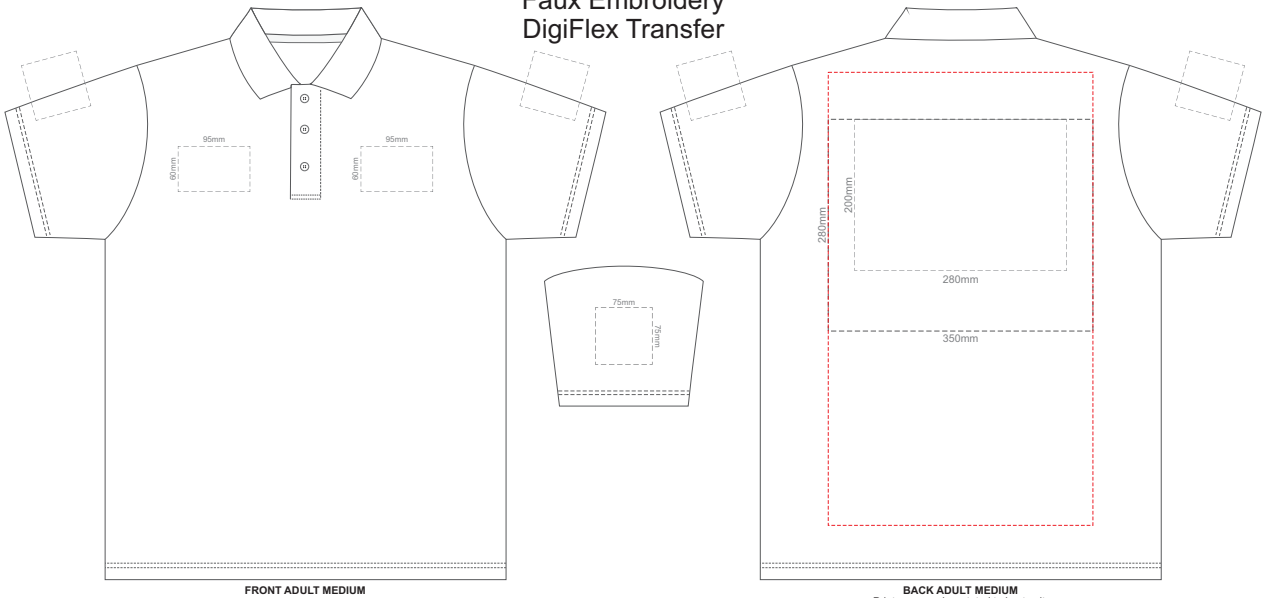

10% of Actual Size
Screen Print

10% of Actual Size
Screen Print

10% of Actual Size
Screen Print

10% of Actual Size
Screen Print

FRONT ADULT XL

BACK ADULT XL

10% of Actual Size
Screen Print

FRONT ADULT XXL

BACK ADULT XXL

10% of Actual Size
Colourflex Transfer
Faux Embroidery
DigiFlex Transfer

10% of Actual Size
Colourflex Transfer
Faux Embroidery
DigiFlex Transfer

10% of Actual Size
Colourflex Transfer
Faux Embroidery
DigiFlex Transfer

FRONT ADULT LARGE

BACK ADULT LARGE
Print area can be rotated to best suit.
Branding area can be moved anywhere within the red line.

10% of Actual Size
Colourflex Transfer
Faux Embroidery
DigiFlex Transfer

BACK ADULT XXL
Print area can be rotated to best suit.
Branding area can be moved anywhere within the red line.

10% of Actual Size
Embroidery

10% of Actual Size
Embroidery

10% of Actual Size
Embroidery

FRONT ADULT LARGE