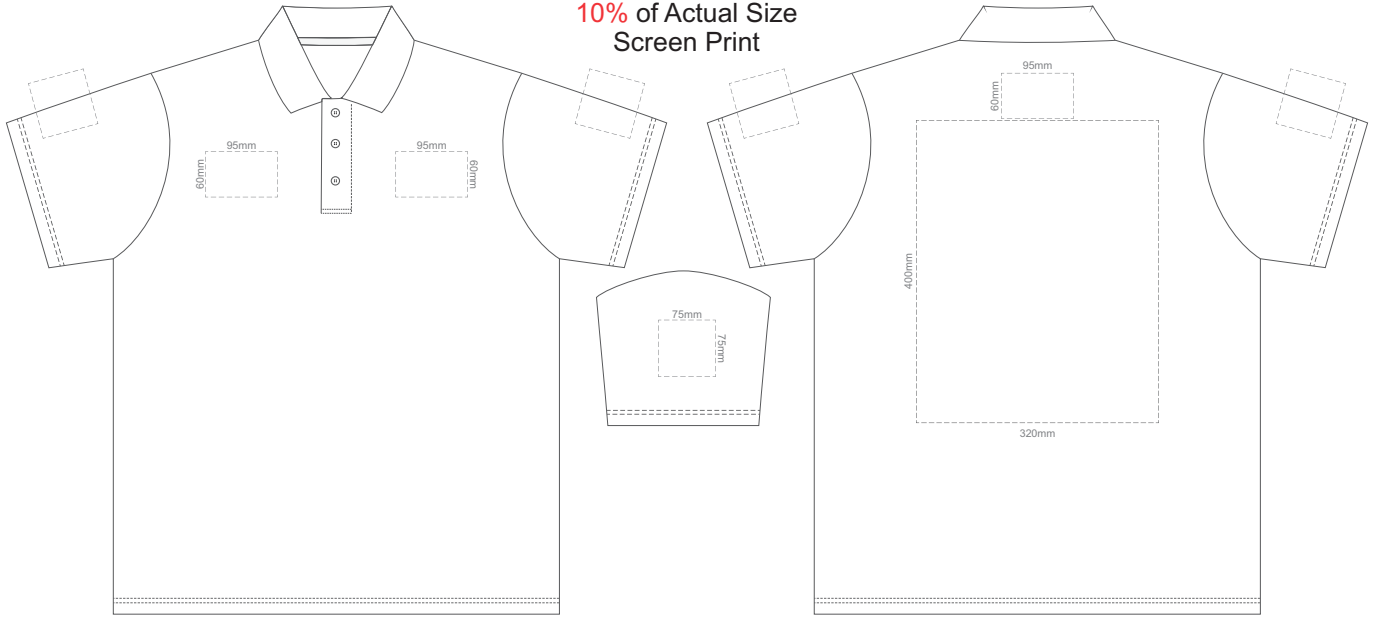

10% of Actual Size
Screen Print

10% of Actual Size
Screen Print

10% of Actual Size
Screen Print

10% of Actual Size
Screen Print

FRONT ADULT XL

BACK ADULT XL

10% of Actual Size
Screen Print

FRONT ADULT XXL

FRONT ADULT LARGE

BACK ADULT LARGE
Print area can be rotated to best suit.
Branding area can be moved anywhere within the red line.

10% of Actual Size
Colourflex Transfer
Faux Embroidery
DigiFlex Transfer

FRONT ADULT XL

BACK ADULT XL
Print area can be rotated to best suit.
Branding area can be moved anywhere within the red line.

10% of Actual Size
Colourflex Transfer
Faux Embroidery
DigiFlex Transfer

FRONT ADULT XXL

BACK ADULT XXL
Print area can be rotated to best suit.
Branding area can be moved anywhere within the red line.

10% of Actual Size
Embroidery

10% of Actual Size
Embroidery

10% of Actual Size
Embroidery

FRONT ADULT LARGE