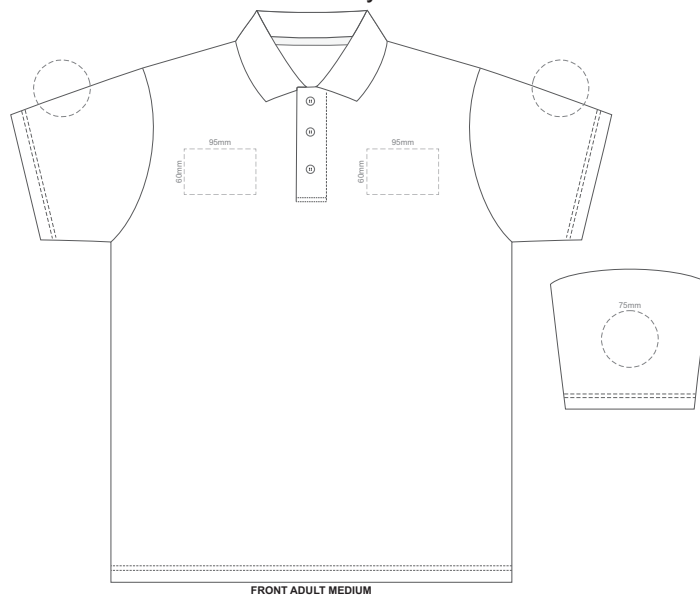

FRONT ADULT LARGE

BACK ADULT LARGE
Print area can be rotated to best suit.
Branding area can be moved anywhere within the red line.

10% of Actual Size
Colourflex Transfer
Faux Embroidery
DigiFlex Transfer

FRONT ADULT XL

BACK ADULT XL
Print area can be rotated to best suit.
Branding area can be moved anywhere within the red line.

10% of Actual Size
Colourflex Transfer
Faux Embroidery
DigiFlex Transfer

FRONT ADULT XXL

BACK ADULT XXL
Print area can be rotated to best suit.
Branding area can be moved anywhere within the red line.

10% of Actual Size
Embroidery

10% of Actual Size
Embroidery

10% of Actual Size
Embroidery

FRONT ADULT LARGE