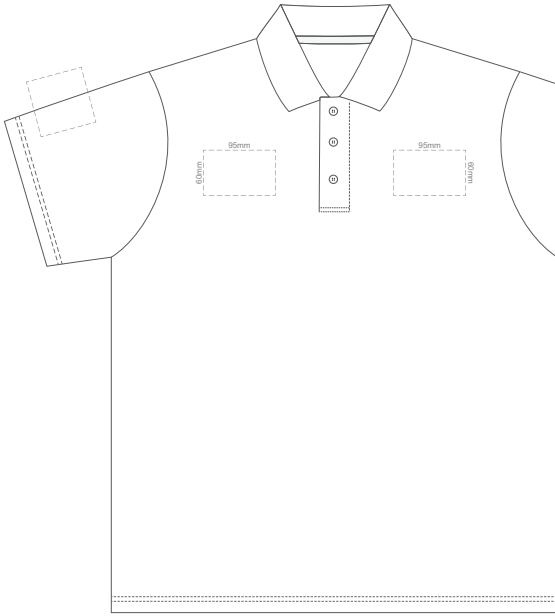

10% of Actual Size
Screen Print

10% of Actual Size
Screen Print

10% of Actual Size
Screen Print

10% of Actual Size
Screen Print

FRONT ADULT XL

BACK ADULT XL

10% of Actual Size
Screen Print

FRONT ADULT XXL

BACK ADULT XXL

10% of Actual Size
Colourflex Transfer
Faux Embroidery
DigiFlex Transfer

10% of Actual Size
Colourflex Transfer
Faux Embroidery
DigiFlex Transfer

10% of Actual Size
Colourflex Transfer
Faux Embroidery
DigiFlex Transfer

FRONT ADULT LARGE

BACK ADULT LARGE
Print area can be rotated to best suit.
Branding area can be moved anywhere within the red line.

10% of Actual Size
Colourflex Transfer
Faux Embroidery
DigiFlex Transfer

FRONT ADULT XL

BACK ADULT XL
Print area can be rotated to best suit.
Branding area can be moved anywhere within the red line.

10% of Actual Size
Colourflex Transfer
Faux Embroidery
DigiFlex Transfer

FRONT ADULT XXL