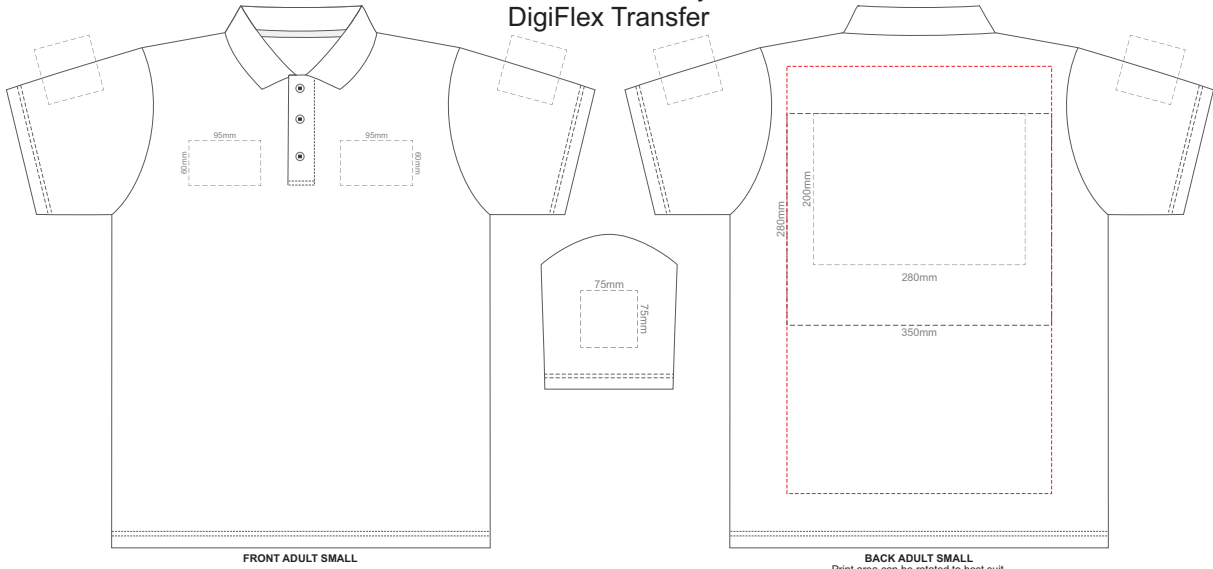

10% of Actual Size
Screen Print

10% of Actual Size
Screen Print

10% of Actual Size
Screen Print

10% of Actual Size
Screen Print

FRONT ADULT XL

BACK ADULT XL

10% of Actual Size
Screen Print

FRONT ADULT XXL

BACK ADULT XXL

10% of Actual Size
Colourflex Transfer
Faux Embroidery
DigiFlex Transfer

10% of Actual Size
Colourflex Transfer
Faux Embroidery
DigiFlex Transfer

10% of Actual Size
Colourflex Transfer
Faux Embroidery
DigiFlex Transfer

FRONT ADULT LARGE

BACK ADULT LARGE
Print area can be rotated to best suit.
Branding area can be moved anywhere within the red line.

10% of Actual Size
Colourflex Transfer
Faux Embroidery
DigiFlex Transfer

BACK ADULT XXL
Print area can be rotated to best suit.
Branding area can be moved anywhere within the red line.

10% of Actual Size
Embroidery

10% of Actual Size
Embroidery

10% of Actual Size
Embroidery

FRONT ADULT LARGE