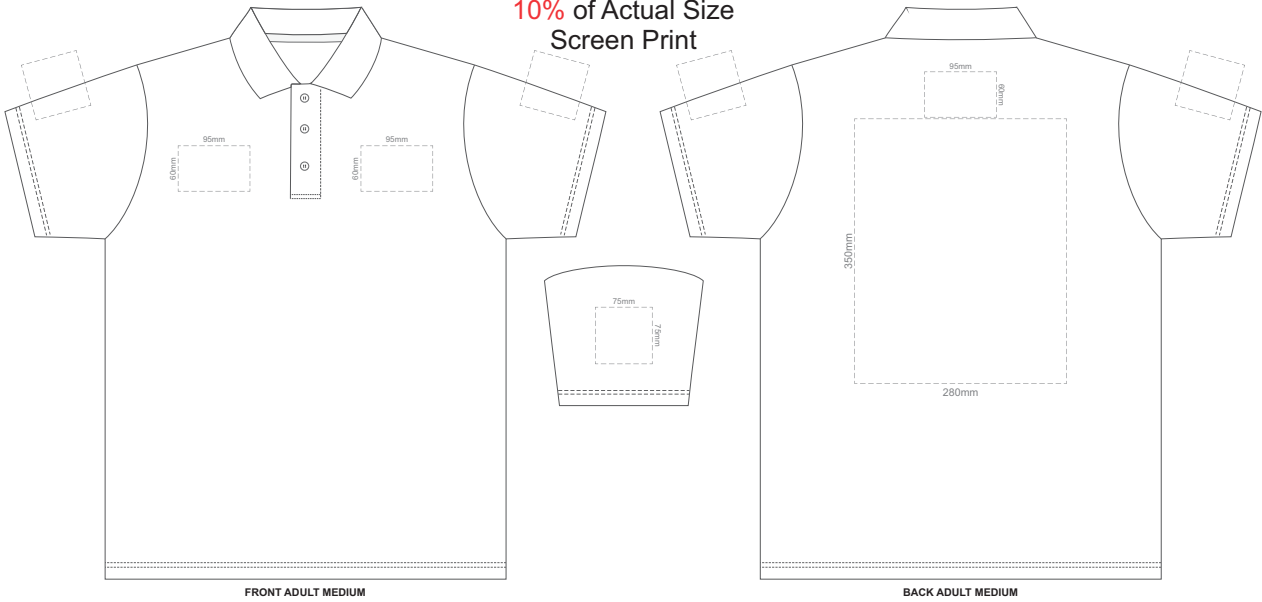

10% of Actual Size
Screen Print

10% of Actual Size
Screen Print

10% of Actual Size
Screen Print

10% of Actual Size
Screen Print

FRONT ADULT XL

BACK ADULT XL

10% of Actual Size
Screen Print

FRONT ADULT XXL

FRONT ADULT LARGE

BACK ADULT LARGE
Print area can be rotated to best suit.
Branding area can be moved anywhere within the red line.

10% of Actual Size
Colourflex Transfer
Faux Embroidery
DigiFlex Transfer

FRONT ADULT XL

BACK ADULT XL
Print area can be rotated to best suit.
Branding area can be moved anywhere within the red line.

10% of Actual Size
Colourflex Transfer
Faux Embroidery
DigiFlex Transfer

FRONT ADULT XXL

BACK ADULT XXL
Print area can be rotated to best suit.
Branding area can be moved anywhere within the red line.

10% of Actual Size
Embroidery

10% of Actual Size
Embroidery

10% of Actual Size
Embroidery

FRONT ADULT LARGE