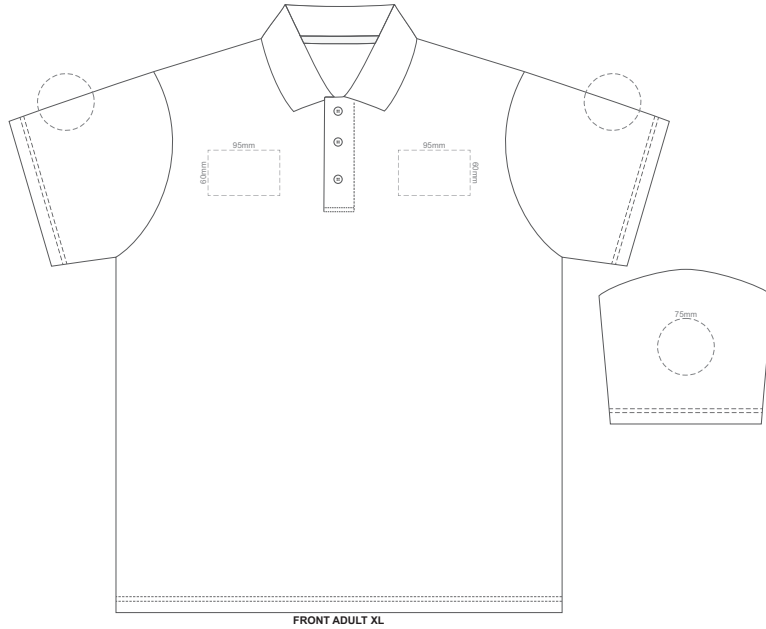

10% of Actual Size
Embroidery