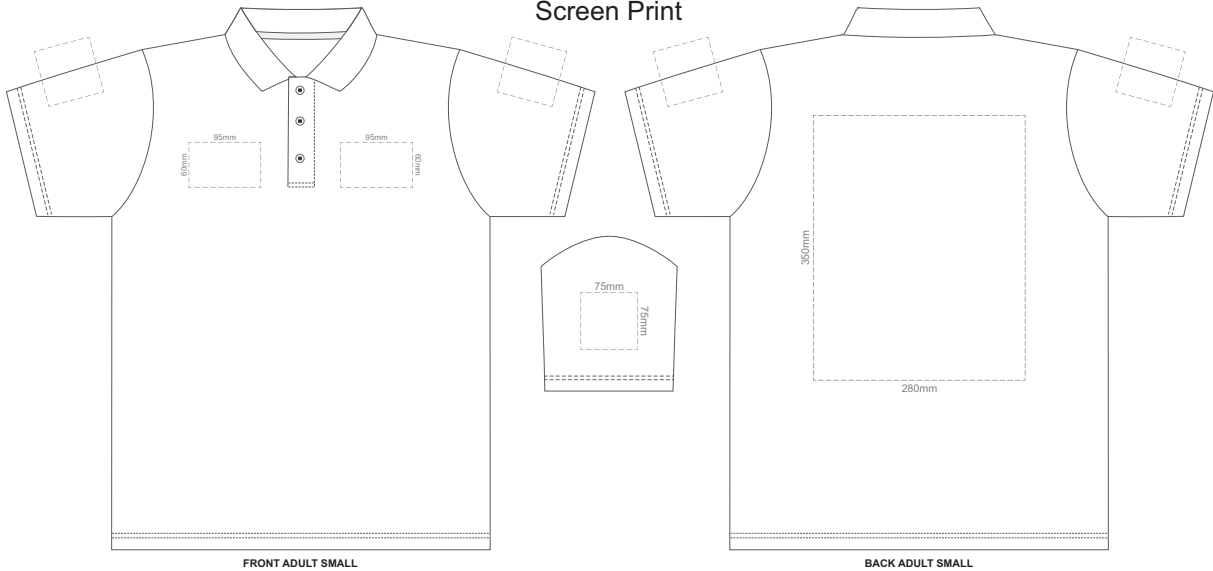

10% of Actual Size
Screen Print

10% of Actual Size
Screen Print

10% of Actual Size
Screen Print

10% of Actual Size
Screen Print

FRONT ADULT XL

BACK ADULT XL

10% of Actual Size
Screen Print

FRONT ADULT XXL

BACK ADULT XXL

10% of Actual Size
Colourflex Transfer
Faux Embroidery
DigiFlex Transfer

10% of Actual Size
Colourflex Transfer
Faux Embroidery
DigiFlex Transfer

10% of Actual Size
Colourflex Transfer
Faux Embroidery
DigiFlex Transfer

FRONT ADULT LARGE

BACK ADULT LARGE
Print area can be rotated to best suit.
Branding area can be moved anywhere within the red line.

10% of Actual Size
Colourflex Transfer
Faux Embroidery
DigiFlex Transfer

BACK ADULT XXL
Print area can be rotated to best suit.
Branding area can be moved anywhere within the red line.

10% of Actual Size
Embroidery

10% of Actual Size
Embroidery

10% of Actual Size
Embroidery

FRONT ADULT LARGE