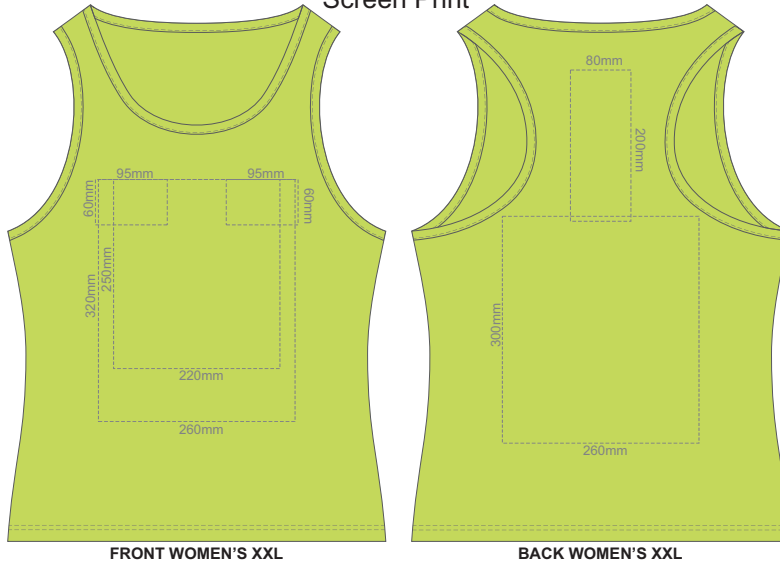

10% of Actual Size  
Screen Print

10% of Actual Size  
Colourflex Transfer  
Faux Embroidery  
DigiFlex Transfer

10% of Actual Size  
Screen Print

FRONT WOMEN'S SMALL

BACK WOMEN'S SMALL

10% of Actual Size  
Colourflex Transfer  
Faux Embroidery  
DigiFlex Transfer

FRONT WOMEN'S SMALL

Print area can be rotated to best suit.  
Branding area can be moved anywhere within the red line.

BACK WOMEN'S SMALL

Print area can be rotated to best suit.  
Branding area can be moved anywhere within the red line.

10% of Actual Size  
Screen Print

10% of Actual Size  
Colourflex Transfer  
Faux Embroidery  
DigiFlex Transfer

10% of Actual Size  
Screen Print

10% of Actual Size  
Colourflex Transfer  
Faux Embroidery  
DigiFlex Transfer