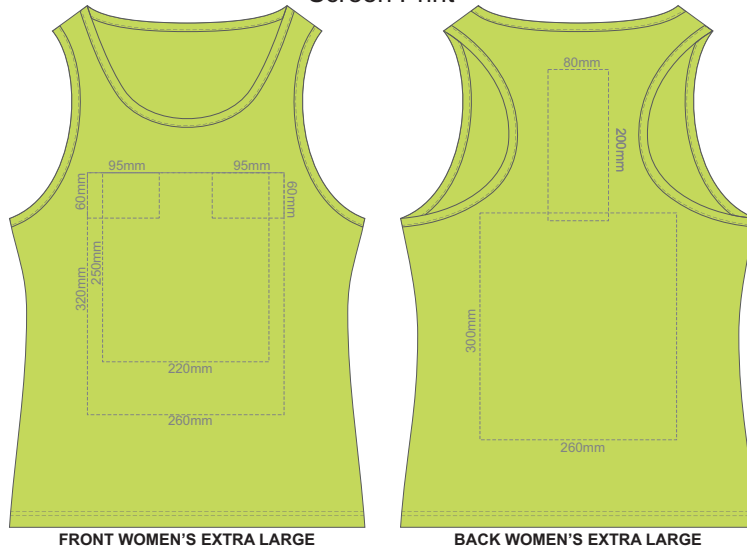

10% of Actual Size  
Screen Print

10% of Actual Size  
Colourflex Transfer  
Faux Embroidery  
DigiFlex Transfer

10% of Actual Size  
Screen Print

FRONT WOMEN'S SMALL

BACK WOMEN'S SMALL

10% of Actual Size  
Colourflex Transfer  
Faux Embroidery  
DigiFlex Transfer

FRONT WOMEN'S SMALL

Print area can be rotated to best suit.  
Branding area can be moved anywhere within the red line.

BACK WOMEN'S SMALL

Print area can be rotated to best suit.  
Branding area can be moved anywhere within the red line.

10% of Actual Size  
Screen Print

10% of Actual Size  
Colourflex Transfer  
Faux Embroidery  
DigiFlex Transfer

10% of Actual Size  
Screen Print

10% of Actual Size  
Colourflex Transfer  
Faux Embroidery  
DigiFlex Transfer