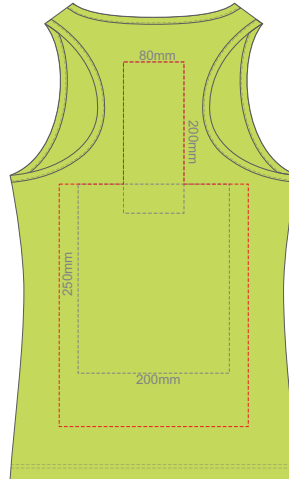

BACK WOMEN'S SMALL