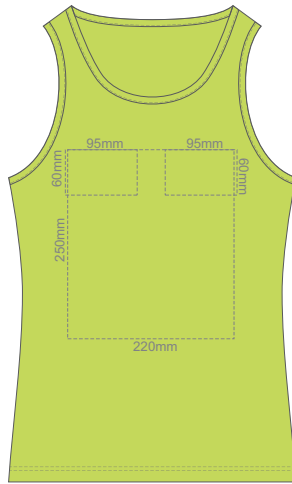

10% of Actual Size
Screen Print

FRONT WOMEN'S SMALL