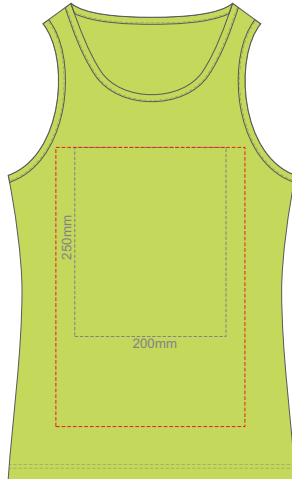

10% of Actual Size
Colourflex Transfer
Faux Embroidery
DigiFlex Transfer

FRONT WOMEN'S SMALL