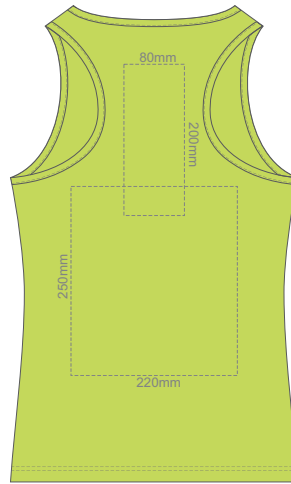

BACK WOMEN'S SMALL