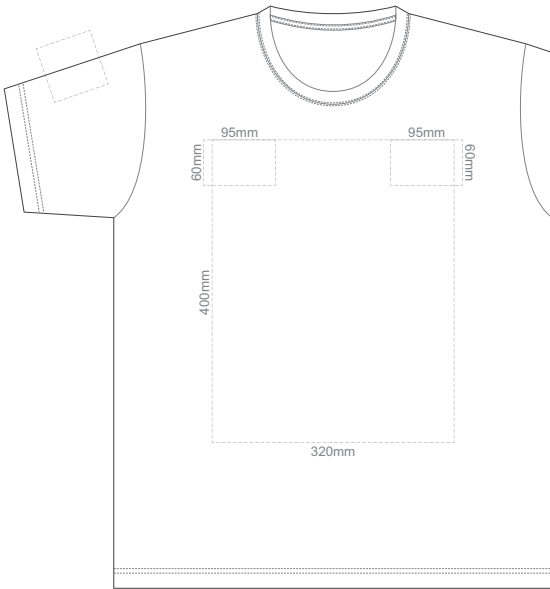

10% of Actual Size
Screen Print

FRONT ADULT EXTRA SMALL

BACK ADULT EXTRA SMALL

10% of Actual Size
Screen Print

FRONT ADULT SMALL

BACK ADULT SMALL

10% of Actual Size
Screen Print

FRONT ADULT MEDIUM

BACK ADULT MEDIUM

10% of Actual Size
Screen Print

FRONT ADULT LARGE

10% of Actual Size
Screen Print

BACK ADULT LARGE

10% of Actual Size
Screen Print

FRONT ADULT XL

BACK ADULT XL

10% of Actual Size
Screen Print

FRONT ADULT XXL

BACK ADULT XXL

10% of Actual Size
Screen Print

FRONT ADULT 3XL

BACK ADULT 3XL

10% of Actual Size
Colourflex Tranfer
Faux Embroidery
DigiFlex Transfer

FRONT ADULT EXTRA SMALL
Print area can be rotated to best suit.
Branding area can be moved **anywhere within the red line.**

BACK ADULT EXTRA SMALL
Print area can be rotated to best suit.
Branding area can be moved **anywhere within the red line.**

10% of Actual Size
Colourflex Tranfer
Faux Embroidery
DigiFlex Transfer

FRONT ADULT SMALL
Print area can be rotated to best suit.
Branding area can be moved **anywhere within the red line.**