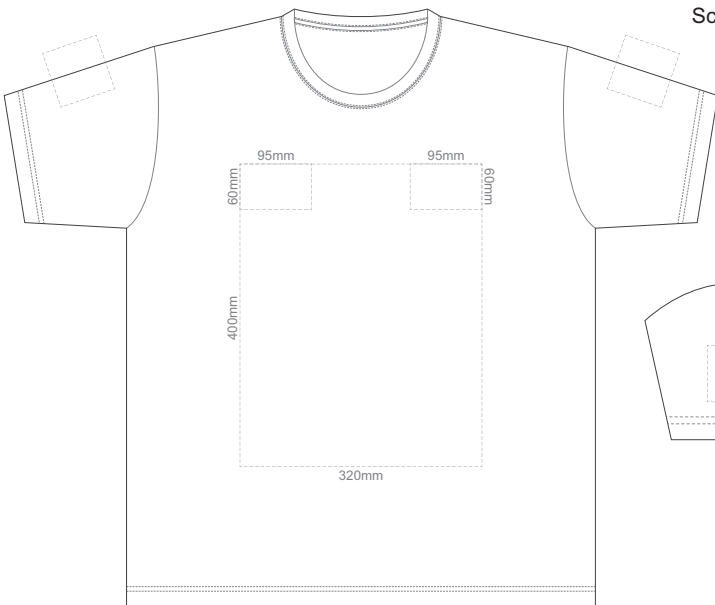

10% of Actual Size
Screen Print

FRONT ADULT EXTRA SMALL

BACK ADULT EXTRA SMALL

10% of Actual Size
Screen Print

FRONT ADULT SMALL

BACK ADULT SMALL

10% of Actual Size
Screen Print

FRONT ADULT MEDIUM

BACK ADULT MEDIUM

10% of Actual Size
Screen Print

FRONT ADULT LARGE

10% of Actual Size
Screen Print

BACK ADULT LARGE

10% of Actual Size
Screen Print

FRONT ADULT XL

BACK ADULT XL

10% of Actual Size
Screen Print

FRONT ADULT XXL

BACK ADULT XXL

10% of Actual Size
Screen Print

FRONT ADULT 3XL

BACK ADULT 3XL

10% of Actual Size
Colourflex Tranfer
Faux Embroidery
DigiFlex Transfer

FRONT ADULT EXTRA SMALL
Print area can be rotated to best suit.
Branding area can be moved **anywhere within the red line.**

BACK ADULT EXTRA SMALL
Print area can be rotated to best suit.
Branding area can be moved **anywhere within the red line.**

10% of Actual Size
Colourflex Tranfer
Faux Embroidery
DigiFlex Transfer

FRONT ADULT SMALL
Print area can be rotated to best suit.
Branding area can be moved **anywhere within the red line.**