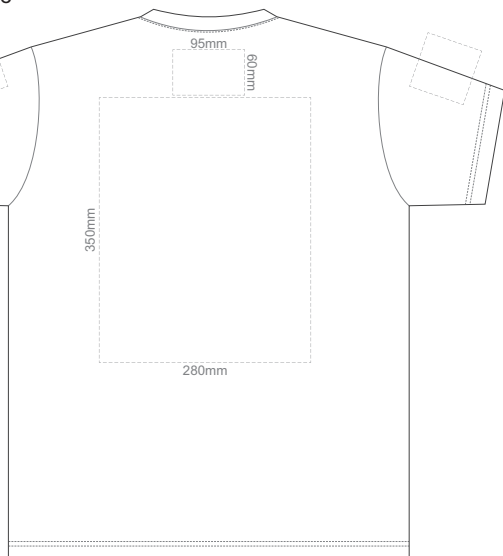

10% of Actual Size
Screen Print

FRONT ADULT EXTRA SMALL

BACK ADULT EXTRA SMALL

10% of Actual Size
Screen Print

FRONT ADULT SMALL

BACK ADULT SMALL

10% of Actual Size
Screen Print

FRONT ADULT MEDIUM

BACK ADULT MEDIUM

10% of Actual Size
Screen Print

FRONT ADULT LARGE

10% of Actual Size
Screen Print

BACK ADULT LARGE

10% of Actual Size
Screen Print

FRONT ADULT XL

BACK ADULT XL

10% of Actual Size
Screen Print

FRONT ADULT XXL

BACK ADULT XXL

10% of Actual Size
Screen Print

FRONT ADULT 3XL

BACK ADULT 3XL

10% of Actual Size
Colourflex Tranfer
Faux Embroidery
DigiFlex Transfer

FRONT ADULT EXTRA SMALL
Print area can be rotated to best suit.
Branding area can be moved **anywhere within the red line.**

BACK ADULT EXTRA SMALL
Print area can be rotated to best suit.
Branding area can be moved **anywhere within the red line.**

10% of Actual Size
Colourflex Tranfer
Faux Embroidery
DigiFlex Transfer

FRONT ADULT SMALL
Print area can be rotated to best suit.
Branding area can be moved **anywhere within the red line.**