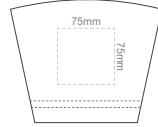

10% of Actual Size
Screen Print

FRONT ADULT EXTRA SMALL

BACK ADULT EXTRA SMALL

10% of Actual Size
Screen Print

FRONT ADULT SMALL

BACK ADULT SMALL

10% of Actual Size
Screen Print

FRONT ADULT MEDIUM

BACK ADULT MEDIUM

10% of Actual Size
Screen Print

FRONT ADULT LARGE

10% of Actual Size
Screen Print

BACK ADULT LARGE

10% of Actual Size
Screen Print

FRONT ADULT XL

BACK ADULT XL

10% of Actual Size
Screen Print

FRONT ADULT XXL

BACK ADULT XXL

10% of Actual Size
Screen Print

FRONT ADULT 3XL

BACK ADULT 3XL

10% of Actual Size
Colourflex Tranfer
Faux Embroidery
DigiFlex Transfer

FRONT ADULT EXTRA SMALL
Print area can be rotated to best suit.
Branding area can be moved **anywhere within the red line.**