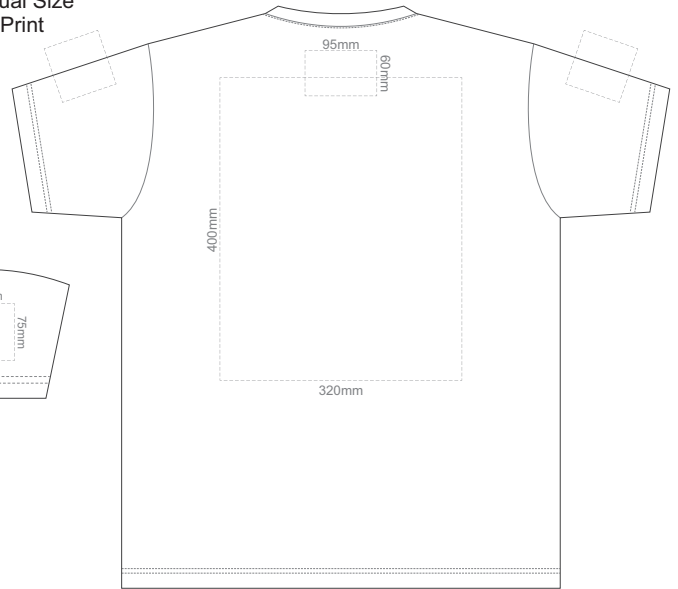

10% of Actual Size  
Screen Print

FRONT ADULT EXTRA SMALL

BACK ADULT EXTRA SMALL

10% of Actual Size  
Screen Print

FRONT ADULT SMALL

BACK ADULT SMALL

10% of Actual Size  
Screen Print

FRONT ADULT MEDIUM

BACK ADULT MEDIUM

10% of Actual Size  
Screen Print

FRONT ADULT LARGE

BACK ADULT LARGE

10% of Actual Size  
Screen Print

FRONT ADULT XL

BACK ADULT XL

10% of Actual Size  
Screen Print

FRONT ADULT XXL

BACK ADULT XXL

10% of Actual Size  
Screen Print

FRONT ADULT 3XL

BACK ADULT 3XL

10% of Actual Size  
Colourflex Tranfer  
Faux Embroidery  
DigiFlex Transfer

**FRONT ADULT EXTRA SMALL**  
Print area can be rotated to best suit.  
Branding area can be moved anywhere within the red line.

**BACK ADULT EXTRA SMALL**  
Print area can be rotated to best suit.  
Branding area can be moved anywhere within the red line.

10% of Actual Size  
Colourflex Tranfer  
Faux Embroidery  
DigiFlex Transfer