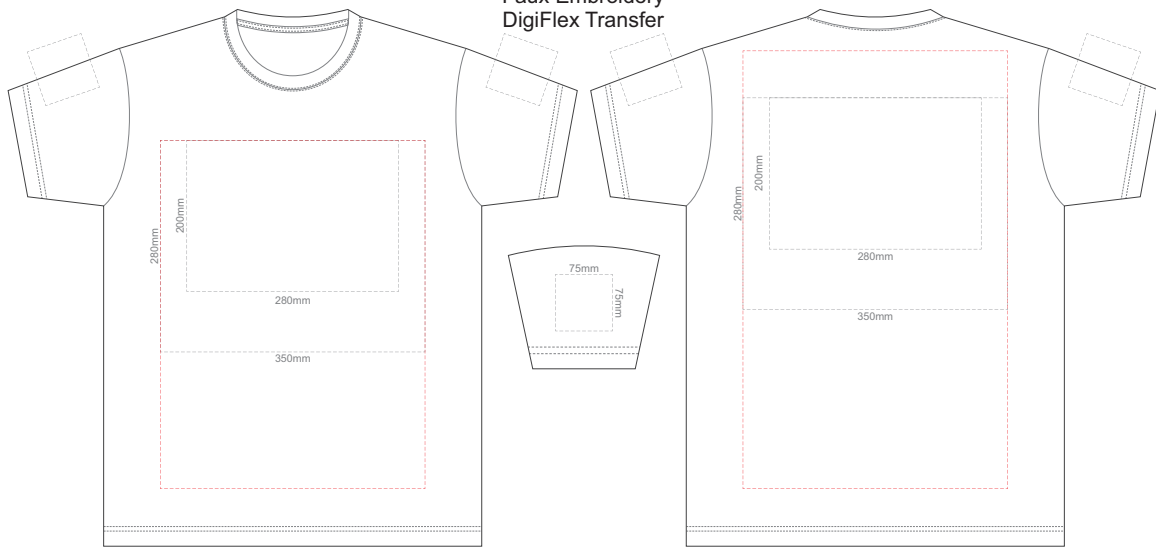

BACK ADULT MEDIUM

10% of Actual Size  
Screen Print

FRONT ADULT LARGE

BACK ADULT LARGE

10% of Actual Size  
Screen Print

FRONT ADULT XL

BACK ADULT XL

10% of Actual Size  
Screen Print

FRONT ADULT XXL

BACK ADULT XXL

10% of Actual Size  
Screen Print

FRONT ADULT 3XL

BACK ADULT 3XL

10% of Actual Size  
Colourflex Tranfer  
Faux Embroidery  
DigiFlex Transfer

**FRONT ADULT EXTRA SMALL**  
Print area can be rotated to best suit.  
Branding area can be moved anywhere within the red line.

**BACK ADULT EXTRA SMALL**  
Print area can be rotated to best suit.  
Branding area can be moved anywhere within the red line.

10% of Actual Size  
Colourflex Tranfer  
Faux Embroidery  
DigiFlex Transfer

**FRONT ADULT SMALL**  
Print area can be rotated to best suit.  
Branding area can be moved anywhere within the red line.

**BACK ADULT SMALL**  
Print area can be rotated to best suit.  
Branding area can be moved anywhere within the red line.