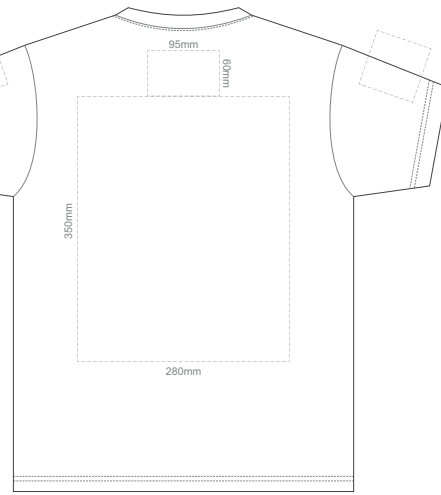

10% of Actual Size
Screen Print

FRONT ADULT EXTRA SMALL

BACK ADULT EXTRA SMALL

10% of Actual Size
Screen Print

FRONT ADULT SMALL

BACK ADULT SMALL

10% of Actual Size
Screen Print

FRONT ADULT MEDIUM

BACK ADULT MEDIUM

10% of Actual Size
Screen Print

FRONT ADULT LARGE

10% of Actual Size
Screen Print

BACK ADULT LARGE

10% of Actual Size
Screen Print

FRONT ADULT XL

BACK ADULT XL

10% of Actual Size
Screen Print

FRONT ADULT XXL

BACK ADULT XXL

10% of Actual Size
Screen Print

FRONT ADULT 3XL

BACK ADULT 3XL

10% of Actual Size
Colourflex Tranfer
Faux Embroidery
DigiFlex Transfer

FRONT ADULT EXTRA SMALL
Print area can be rotated to best suit.
Branding area can be moved **anywhere within the red line.**

BACK ADULT EXTRA SMALL
Print area can be rotated to best suit.
Branding area can be moved **anywhere within the red line.**

10% of Actual Size
Colourflex Tranfer
Faux Embroidery
DigiFlex Transfer

FRONT ADULT SMALL
Print area can be rotated to best suit.
Branding area can be moved **anywhere within the red line.**