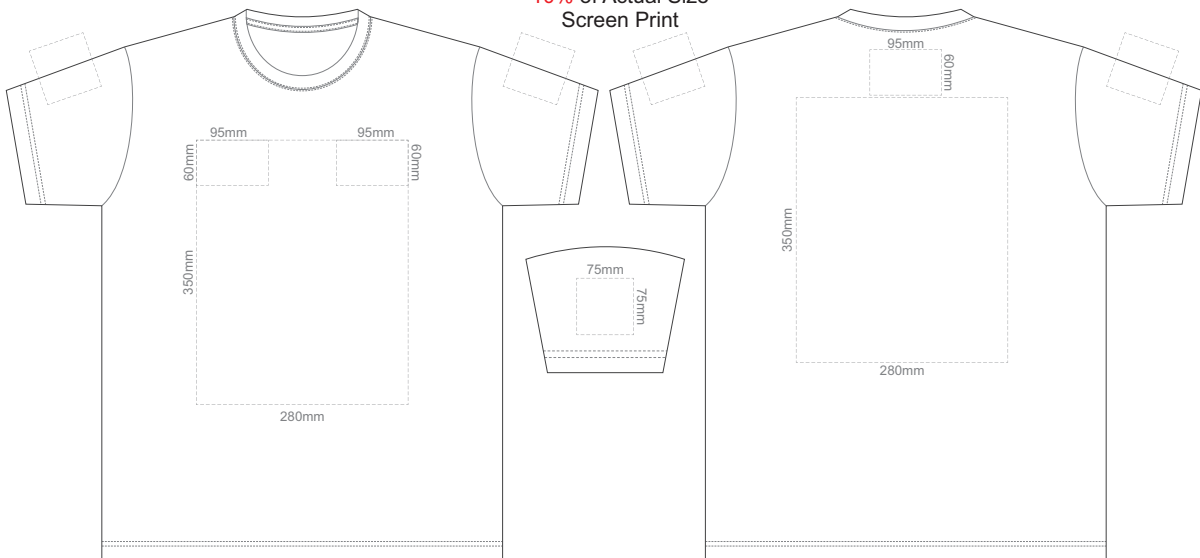

10% of Actual Size  
Screen Print

FRONT ADULT EXTRA SMALL

BACK ADULT EXTRA SMALL

10% of Actual Size  
Screen Print

FRONT ADULT SMALL

BACK ADULT SMALL

10% of Actual Size  
Screen Print

FRONT ADULT MEDIUM

BACK ADULT MEDIUM

10% of Actual Size  
Screen Print

FRONT ADULT LARGE

BACK ADULT LARGE

10% of Actual Size  
Screen Print

FRONT ADULT XL

BACK ADULT XL

10% of Actual Size  
Screen Print

FRONT ADULT XXL

BACK ADULT XXL

10% of Actual Size  
Screen Print

FRONT ADULT 3XL

BACK ADULT 3XL

10% of Actual Size  
Colourflex Tranfer  
Faux Embroidery  
DigiFlex Transfer

**FRONT ADULT EXTRA SMALL**  
Print area can be rotated to best suit.  
Branding area can be moved anywhere within the red line.

**BACK ADULT EXTRA SMALL**  
Print area can be rotated to best suit.  
Branding area can be moved anywhere within the red line.

10% of Actual Size  
Colourflex Tranfer  
Faux Embroidery  
DigiFlex Transfer