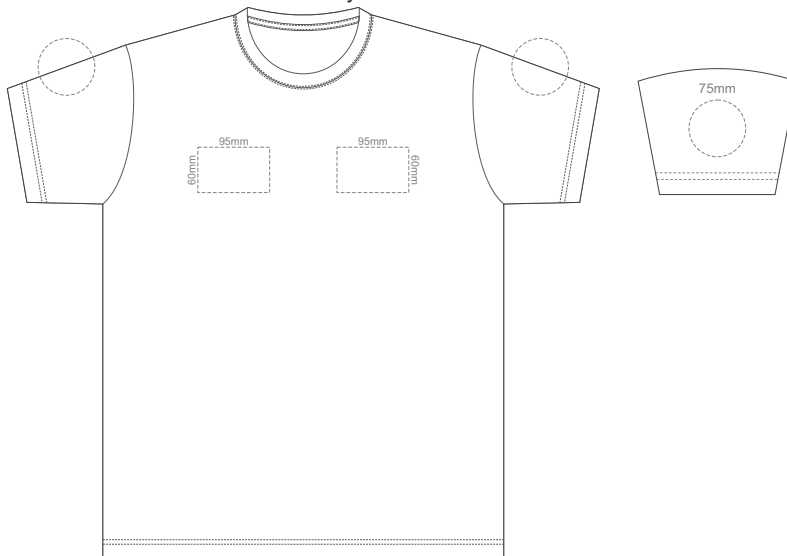

BACK ADULT EXTRA SMALL
Print area can be rotated to best suit.
Branding area can be moved **anywhere within the red line.**

10% of Actual Size
Colourflex Tranfer
Faux Embroidery
DigiFlex Transfer

FRONT ADULT SMALL
Print area can be rotated to best suit.
Branding area can be moved **anywhere within the red line.**

Print area can be rotated to best suit.
Branding area can be moved **anywhere within the red line.**

10% of Actual Size
Colourflex Transfer
Faux Embroidery
DigiFlex Transfer

FRONT ADULT 3XL

Print area can be rotated to best suit.
Branding area can be moved anywhere within the red line.

BACK ADULT 3XL

Print area can be rotated to best suit.
Branding area can be moved anywhere within the red line.

10% of Actual Size
Embroidery

FRONT ADULT EXTRA SMALL

10% of Actual Size
Embroidery

FRONT ADULT SMALL

10% of Actual Size
Embroidery

FRONT ADULT MEDIUM

10% of Actual Size
Embroidery

FRONT ADULT LARGE

10% of Actual Size
Embroidery

FRONT ADULT XL

10% of Actual Size
Embroidery

FRONT ADULT XXL