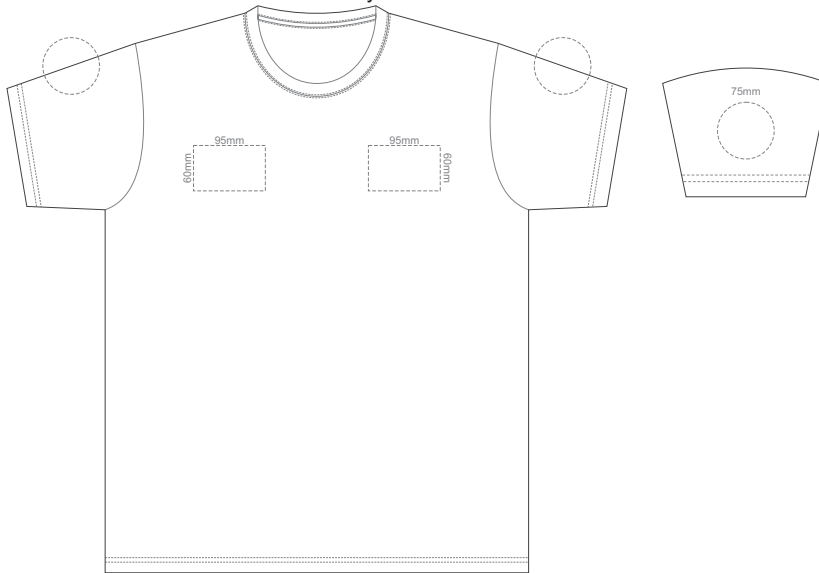

10% of Actual Size
Embroidery

FRONT ADULT LARGE