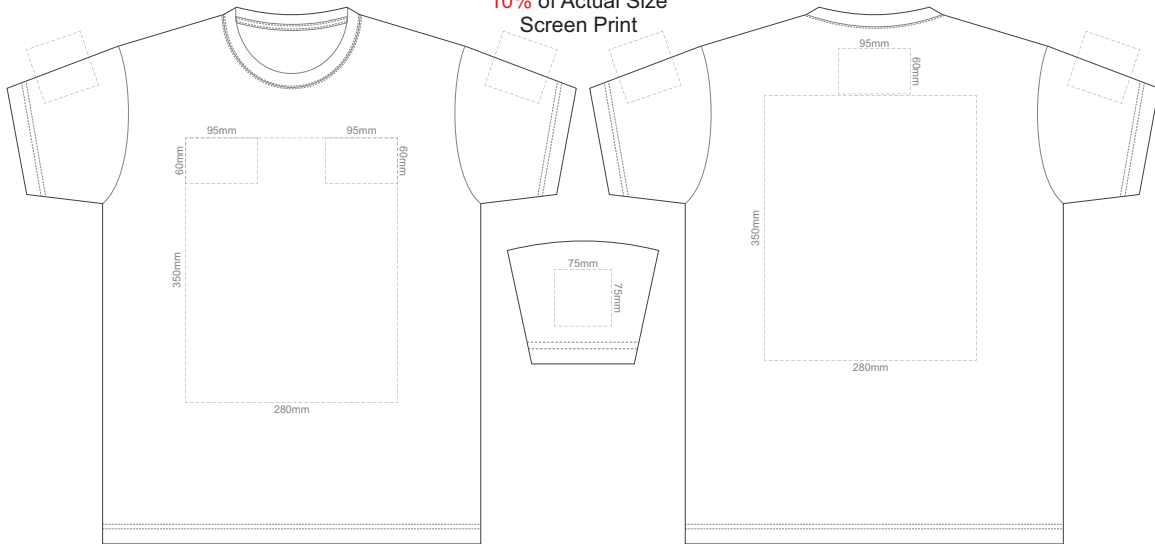

10% of Actual Size  
Screen Print

FRONT ADULT EXTRA SMALL

BACK ADULT EXTRA SMALL

10% of Actual Size  
Screen Print

FRONT ADULT SMALL

BACK ADULT SMALL

10% of Actual Size  
Screen Print

FRONT ADULT MEDIUM

BACK ADULT MEDIUM

10% of Actual Size  
Screen Print

FRONT ADULT LARGE

BACK ADULT LARGE

10% of Actual Size  
Screen Print

FRONT ADULT XL

BACK ADULT XL

10% of Actual Size  
Screen Print

FRONT ADULT XXL

BACK ADULT XXL

10% of Actual Size  
Screen Print

FRONT ADULT 3XL

BACK ADULT 3XL

10% of Actual Size  
Colourflex Tranfer  
Faux Embroidery  
DigiFlex Transfer

**FRONT ADULT EXTRA SMALL**  
Print area can be rotated to best suit.  
Branding area can be moved anywhere within the red line.

**BACK ADULT EXTRA SMALL**  
Print area can be rotated to best suit.  
Branding area can be moved anywhere within the red line.

10% of Actual Size  
Colourflex Tranfer  
Faux Embroidery  
DigiFlex Transfer