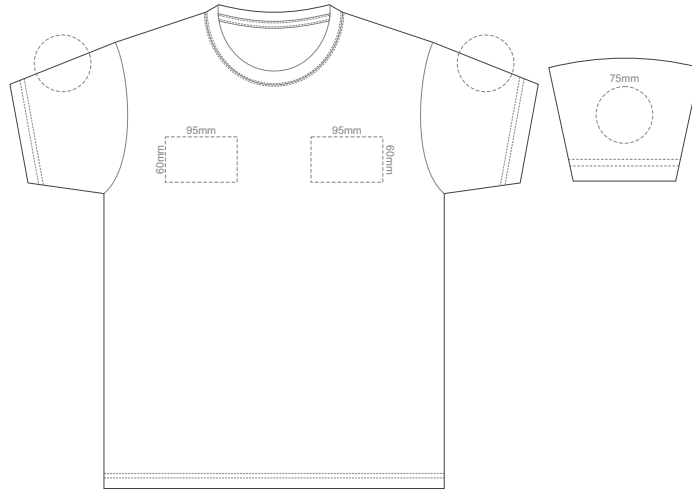

10% of Actual Size
Embroidery

FRONT ADULT EXTRA SMALL