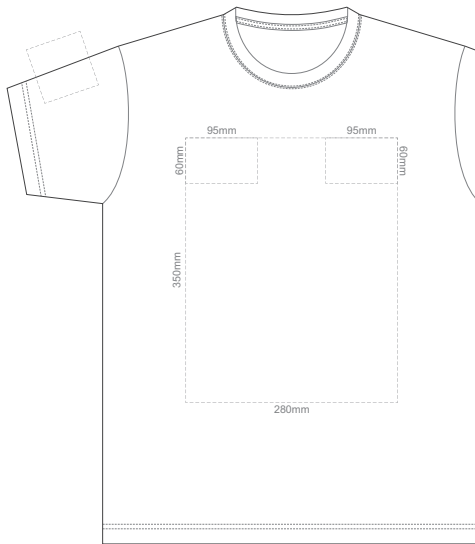

10% of Actual Size
Screen Print

FRONT ADULT EXTRA SMALL

BACK ADULT EXTRA SMALL

10% of Actual Size
Screen Print

FRONT ADULT SMALL

BACK ADULT SMALL

10% of Actual Size
Screen Print

FRONT ADULT MEDIUM

BACK ADULT MEDIUM

10% of Actual Size
Screen Print

FRONT ADULT LARGE

10% of Actual Size
Screen Print

BACK ADULT LARGE

10% of Actual Size
Screen Print

FRONT ADULT XL

BACK ADULT XL

10% of Actual Size
Screen Print

FRONT ADULT XXL

BACK ADULT XXL

10% of Actual Size
Screen Print

FRONT ADULT 3XL

BACK ADULT 3XL

10% of Actual Size
Colourflex Tranfer
Faux Embroidery
DigiFlex Transfer

FRONT ADULT EXTRA SMALL
Print area can be rotated to best suit.
Branding area can be moved **anywhere within the red line.**

BACK ADULT EXTRA SMALL
Print area can be rotated to best suit.
Branding area can be moved **anywhere within the red line.**

10% of Actual Size
Colourflex Tranfer
Faux Embroidery
DigiFlex Transfer

FRONT ADULT SMALL
Print area can be rotated to best suit.
Branding area can be moved **anywhere within the red line.**