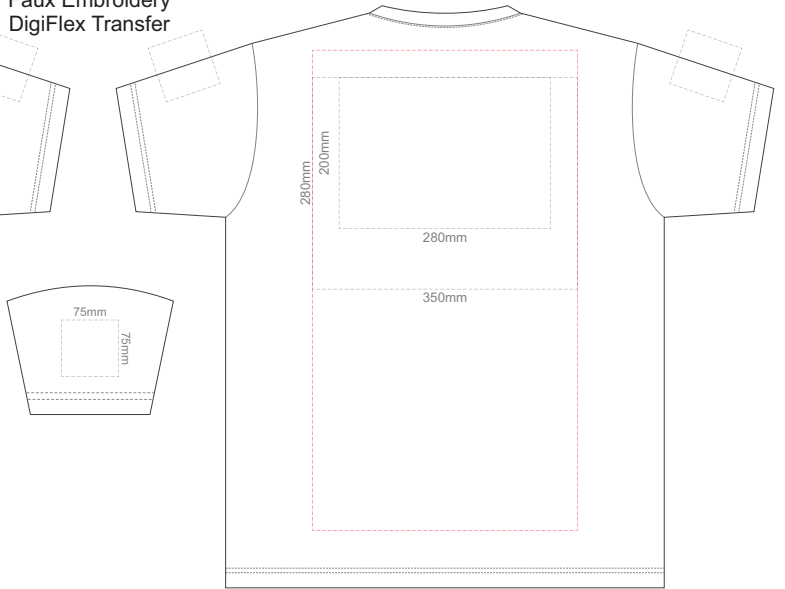

10% of Actual Size  
Colourflex Tranfer  
Faux Embroidery  
DigiFlex Transfer

**FRONT ADULT MEDIUM**  
Print area can be rotated to best suit.  
Branding area can be moved anywhere within the red line.

**BACK ADULT MEDIUM**  
Print area can be rotated to best suit.  
Branding area can be moved anywhere within the red line.

10% of Actual Size  
Colourflex Tranfer  
Faux Embroidery  
DigiFlex Transfer

**FRONT ADULT LARGE**

Print area can be rotated to best suit.  
Branding area can be moved **anywhere within the red line.**

**BACK ADULT LARGE**

Print area can be rotated to best suit.  
Branding area can be moved **anywhere within the red line.**

10% of Actual Size  
Colourflex Tranfer  
Faux Embroidery  
DigiFlex Transfer

**FRONT ADULT XL**

Print area can be rotated to best suit.  
Branding area can be moved **anywhere within the red line.**

**BACK ADULT XL**