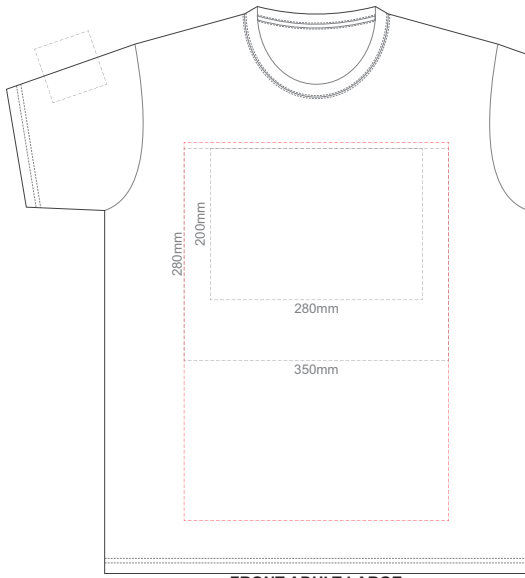

10% of Actual Size
Screen Print

FRONT ADULT XXL

BACK ADULT XXL

10% of Actual Size
Screen Print

FRONT ADULT 3XL

BACK ADULT 3XL

10% of Actual Size
Colourflex Tranfer
Faux Embroidery
DigiFlex Transfer

FRONT ADULT EXTRA SMALL
Print area can be rotated to best suit.
Branding area can be moved **anywhere within the red line.**

BACK ADULT EXTRA SMALL
Print area can be rotated to best suit.
Branding area can be moved **anywhere within the red line.**

10% of Actual Size
Colourflex Tranfer
Faux Embroidery
DigiFlex Transfer

FRONT ADULT SMALL
Print area can be rotated to best suit.
Branding area can be moved **anywhere within the red line.**

BACK ADULT SMALL
Print area can be rotated to best suit.
Branding area can be moved **anywhere within the red line.**

10% of Actual Size
Colourflex Tranfer
Faux Embroidery
DigiFlex Transfer

FRONT ADULT MEDIUM
Print area can be rotated to best suit.
Branding area can be moved **anywhere within the red line.**

BACK ADULT MEDIUM
Print area can be rotated to best suit.
Branding area can be moved **anywhere within the red line.**

10% of Actual Size
Colourflex Tranfer
Faux Embroidery
DigiFlex Transfer

FRONT ADULT LARGE