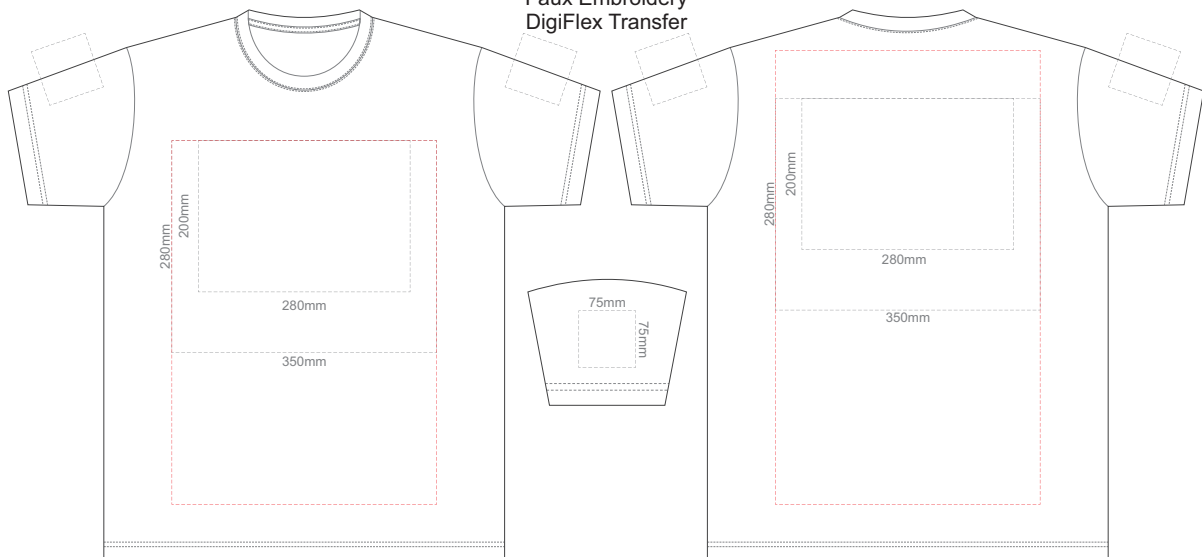

10% of Actual Size
Screen Print

FRONT ADULT XXL

BACK ADULT XXL

10% of Actual Size
Screen Print

FRONT ADULT 3XL

BACK ADULT 3XL

10% of Actual Size
Colourflex Tranfer
Faux Embroidery
DigiFlex Transfer

FRONT ADULT EXTRA SMALL
Print area can be rotated to best suit.
Branding area can be moved **anywhere within the red line.**

BACK ADULT EXTRA SMALL
Print area can be rotated to best suit.
Branding area can be moved **anywhere within the red line.**

10% of Actual Size
Colourflex Tranfer
Faux Embroidery
DigiFlex Transfer

FRONT ADULT SMALL
Print area can be rotated to best suit.
Branding area can be moved **anywhere within the red line.**

BACK ADULT SMALL
Print area can be rotated to best suit.
Branding area can be moved **anywhere within the red line.**

10% of Actual Size
Colourflex Tranfer
Faux Embroidery
DigiFlex Transfer

FRONT ADULT MEDIUM
Print area can be rotated to best suit.
Branding area can be moved **anywhere within the red line.**

BACK ADULT MEDIUM
Print area can be rotated to best suit.
Branding area can be moved **anywhere within the red line.**

10% of Actual Size
Colourflex Tranfer
Faux Embroidery
DigiFlex Transfer

FRONT ADULT LARGE