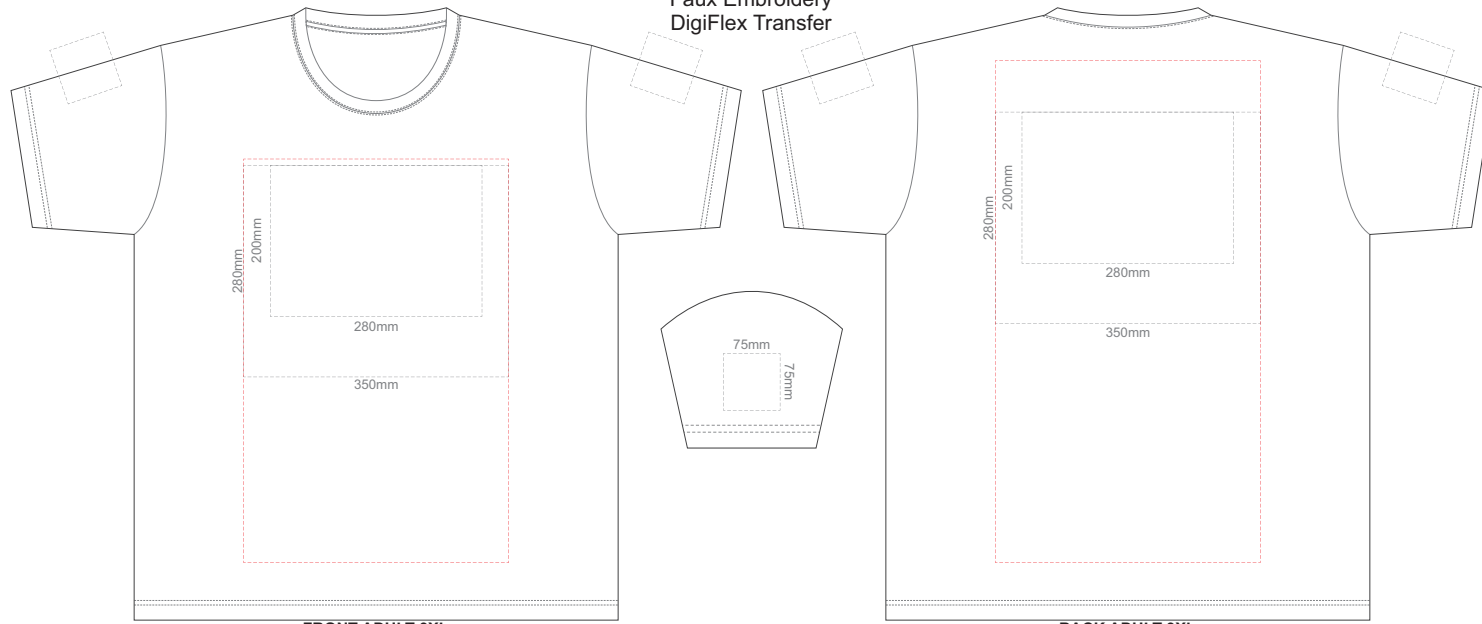

**FRONT ADULT SMALL**  
Print area can be rotated to best suit.  
Branding area can be moved anywhere within the red line.

**BACK ADULT SMALL**  
Print area can be rotated to best suit.  
Branding area can be moved anywhere within the red line.

10% of Actual Size  
Colourflex Tranfer  
Faux Embroidery  
DigiFlex Transfer

**FRONT ADULT XL**

Print area can be rotated to best suit.  
Branding area can be moved **anywhere within the red line.**

**BACK ADULT XL**

Print area can be rotated to best suit.  
Branding area can be moved **anywhere within the red line.**

10% of Actual Size  
Colourflex Tranfer  
Faux Embroidery  
DigiFlex Transfer

**FRONT ADULT XXL**

Print area can be rotated to best suit.  
Branding area can be moved **anywhere within the red line.**

**BACK ADULT XXL**

Print area can be rotated to best suit.  
Branding area can be moved **anywhere within the red line.**

10% of Actual Size  
Colourflex Transfer  
Faux Embroidery  
DigiFlex Transfer

**FRONT ADULT 3XL**