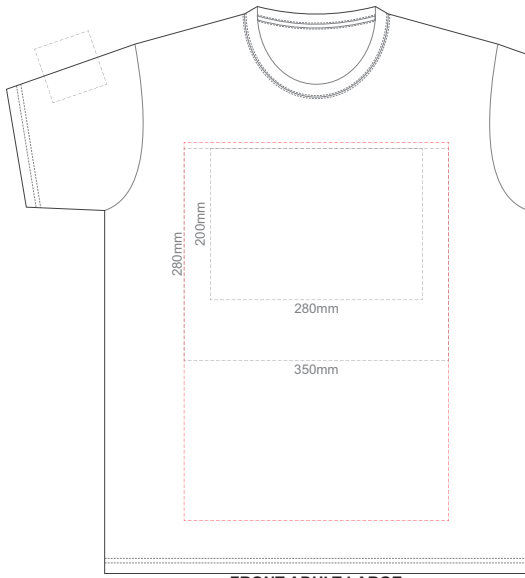

**BACK ADULT EXTRA SMALL**  
Print area can be rotated to best suit.  
Branding area can be moved anywhere within the red line.

10% of Actual Size  
Colourflex Tranfer  
Faux Embroidery  
DigiFlex Transfer

**FRONT ADULT SMALL**  
Print area can be rotated to best suit.  
Branding area can be moved anywhere within the red line.

**BACK ADULT SMALL**  
Print area can be rotated to best suit.  
Branding area can be moved anywhere within the red line.

10% of Actual Size  
Colourflex Tranfer  
Faux Embroidery  
DigiFlex Transfer

**FRONT ADULT MEDIUM**  
Print area can be rotated to best suit.  
Branding area can be moved anywhere within the red line.

**BACK ADULT MEDIUM**  
Print area can be rotated to best suit.  
Branding area can be moved anywhere within the red line.

10% of Actual Size  
Colourflex Tranfer  
Faux Embroidery  
DigiFlex Transfer

**FRONT ADULT LARGE**