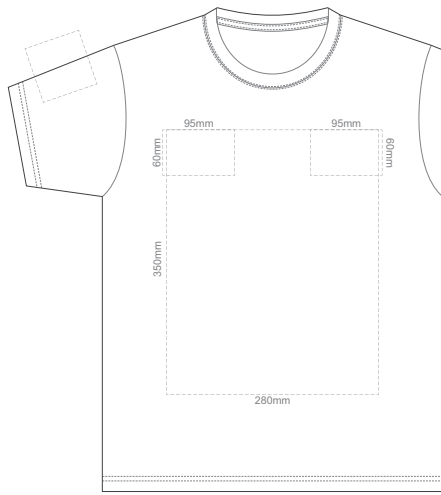

10% of Actual Size
Screen Print

FRONT ADULT EXTRA SMALL

BACK ADULT EXTRA SMALL

10% of Actual Size
Screen Print

FRONT ADULT SMALL

BACK ADULT SMALL

10% of Actual Size
Screen Print

FRONT ADULT MEDIUM

BACK ADULT MEDIUM

10% of Actual Size
Screen Print

FRONT ADULT LARGE

10% of Actual Size
Screen Print

BACK ADULT LARGE

10% of Actual Size
Screen Print

FRONT ADULT XL

BACK ADULT XL

10% of Actual Size
Screen Print

FRONT ADULT XXL

BACK ADULT XXL

10% of Actual Size
Screen Print

FRONT ADULT 3XL

BACK ADULT 3XL

10% of Actual Size
Colourflex Tranfer
Faux Embroidery
DigiFlex Transfer

FRONT ADULT EXTRA SMALL
Print area can be rotated to best suit.
Branding area can be moved **anywhere within the red line.**

BACK ADULT EXTRA SMALL
Print area can be rotated to best suit.
Branding area can be moved **anywhere within the red line.**

10% of Actual Size
Colourflex Tranfer
Faux Embroidery
DigiFlex Transfer

FRONT ADULT SMALL
Print area can be rotated to best suit.
Branding area can be moved **anywhere within the red line.**