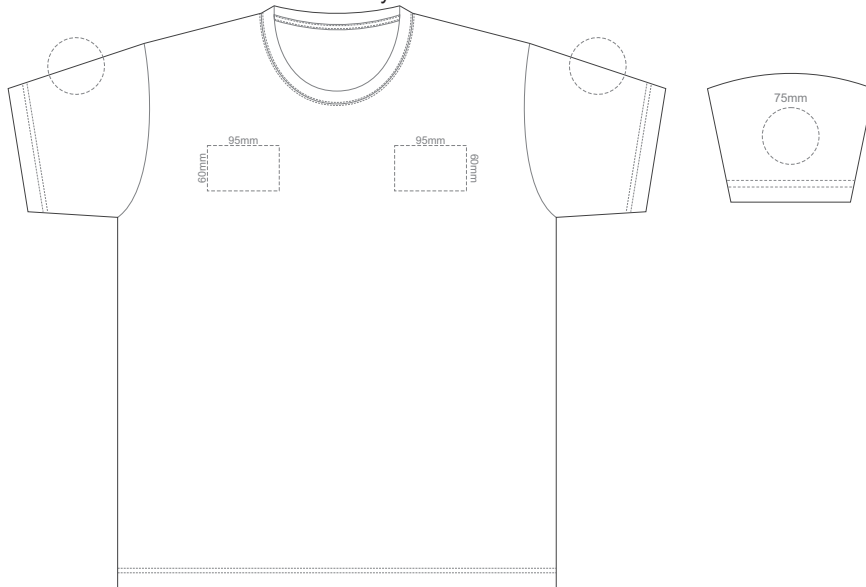

10% of Actual Size
Embroidery

FRONT ADULT XL