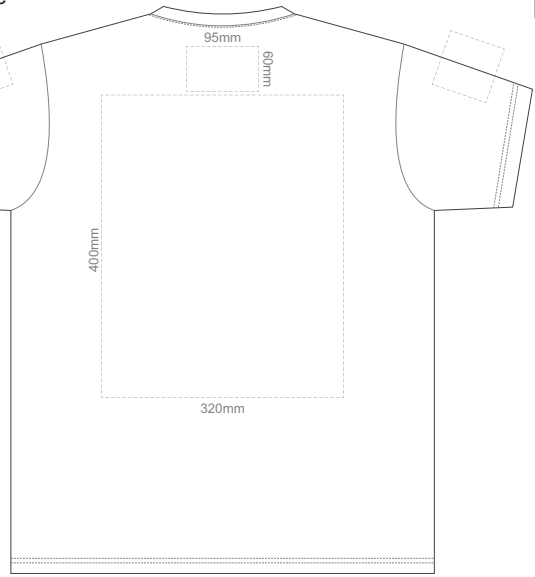

10% of Actual Size  
Screen Print

FRONT ADULT EXTRA SMALL

BACK ADULT EXTRA SMALL

10% of Actual Size  
Screen Print

FRONT ADULT SMALL

BACK ADULT SMALL

10% of Actual Size  
Screen Print

FRONT ADULT MEDIUM

BACK ADULT MEDIUM

10% of Actual Size  
Screen Print

FRONT ADULT LARGE

BACK ADULT LARGE

10% of Actual Size  
Screen Print

FRONT ADULT XL

BACK ADULT XL

10% of Actual Size  
Screen Print

FRONT ADULT XXL

BACK ADULT XXL

10% of Actual Size  
Screen Print

FRONT ADULT 3XL

BACK ADULT 3XL

10% of Actual Size  
Colourflex Tranfer  
Faux Embroidery  
DigiFlex Transfer

**FRONT ADULT EXTRA SMALL**  
Print area can be rotated to best suit.  
Branding area can be moved anywhere within the red line.

**BACK ADULT EXTRA SMALL**  
Print area can be rotated to best suit.  
Branding area can be moved anywhere within the red line.

10% of Actual Size  
Colourflex Tranfer  
Faux Embroidery  
DigiFlex Transfer