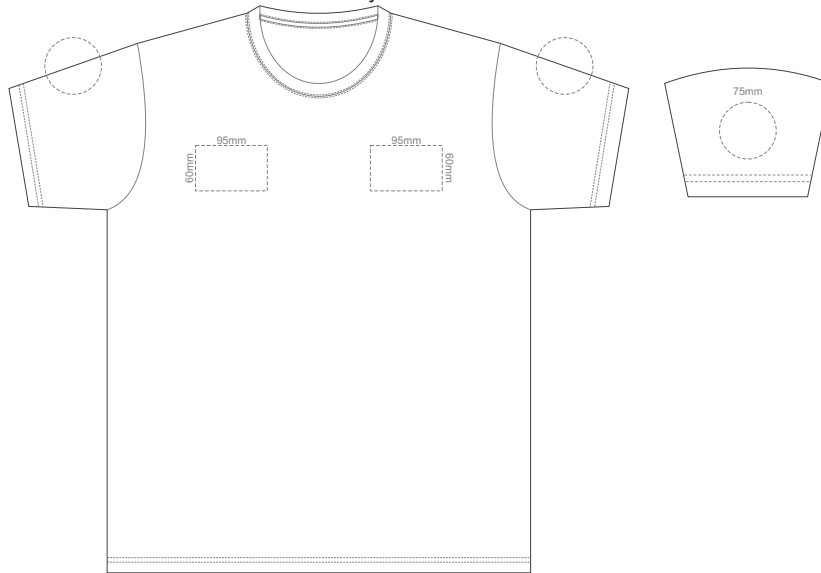

FRONT ADULT XXL

BACK ADULT XXL

10% of Actual Size  
Screen Print

FRONT ADULT 3XL

BACK ADULT 3XL

10% of Actual Size  
Colourflex Tranfer  
Faux Embroidery  
DigiFlex Transfer

**FRONT ADULT EXTRA SMALL**  
Print area can be rotated to best suit.  
Branding area can be moved anywhere within the red line.

**BACK ADULT EXTRA SMALL**  
Print area can be rotated to best suit.  
Branding area can be moved anywhere within the red line.

10% of Actual Size  
Colourflex Tranfer  
Faux Embroidery  
DigiFlex Transfer

**FRONT ADULT SMALL**  
Print area can be rotated to best suit.  
Branding area can be moved anywhere within the red line.

**BACK ADULT SMALL**  
Print area can be rotated to best suit.  
Branding area can be moved anywhere within the red line.

10% of Actual Size  
Embroidery

FRONT ADULT EXTRA SMALL

10% of Actual Size  
Embroidery

FRONT ADULT SMALL

10% of Actual Size  
Embroidery

FRONT ADULT MEDIUM

10% of Actual Size  
Embroidery

FRONT ADULT LARGE