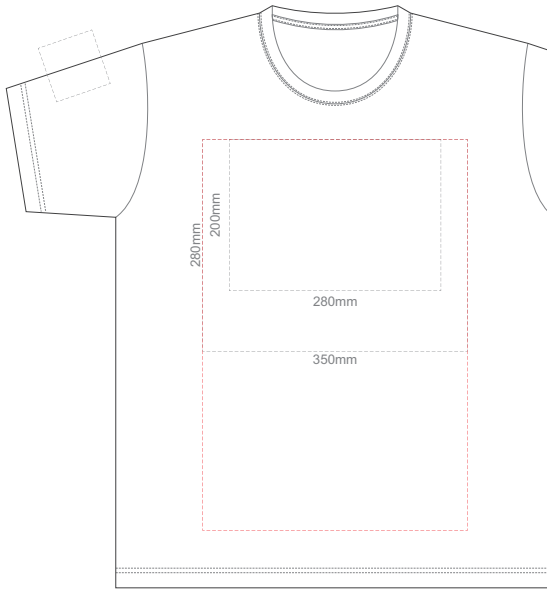

10% of Actual Size  
Colourflex Tranfer  
Faux Embroidery  
DigiFlex Transfer

**FRONT ADULT MEDIUM**  
Print area can be rotated to best suit.  
Branding area can be moved anywhere within the red line.

**BACK ADULT MEDIUM**  
Print area can be rotated to best suit.  
Branding area can be moved anywhere within the red line.

10% of Actual Size  
Colourflex Tranfer  
Faux Embroidery  
DigiFlex Transfer

**FRONT ADULT LARGE**

Print area can be rotated to best suit.  
Branding area can be moved **anywhere within the red line.**

**BACK ADULT LARGE**

Print area can be rotated to best suit.  
Branding area can be moved **anywhere within the red line.**

10% of Actual Size  
Colourflex Tranfer  
Faux Embroidery  
DigiFlex Transfer

**FRONT ADULT XL**

Print area can be rotated to best suit.  
Branding area can be moved **anywhere within the red line.**

**BACK ADULT XL**