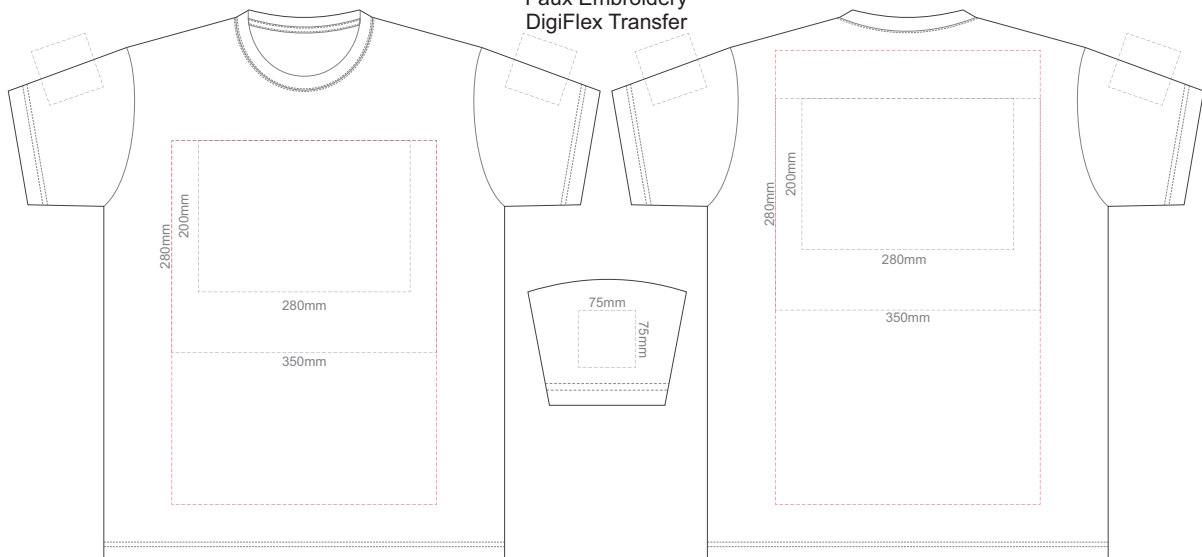

FRONT ADULT XXL

BACK ADULT XXL

10% of Actual Size  
Screen Print

FRONT ADULT 3XL

BACK ADULT 3XL

10% of Actual Size  
Colourflex Tranfer  
Faux Embroidery  
DigiFlex Transfer

**FRONT ADULT EXTRA SMALL**  
Print area can be rotated to best suit.  
Branding area can be moved anywhere within the red line.

**BACK ADULT EXTRA SMALL**  
Print area can be rotated to best suit.  
Branding area can be moved anywhere within the red line.

10% of Actual Size  
Colourflex Tranfer  
Faux Embroidery  
DigiFlex Transfer

**FRONT ADULT SMALL**  
Print area can be rotated to best suit.  
Branding area can be moved anywhere within the red line.

**BACK ADULT SMALL**  
Print area can be rotated to best suit.  
Branding area can be moved anywhere within the red line.

10% of Actual Size  
Colourflex Tranfer  
Faux Embroidery  
DigiFlex Transfer

**FRONT ADULT MEDIUM**  
Print area can be rotated to best suit.  
Branding area can be moved anywhere within the red line.