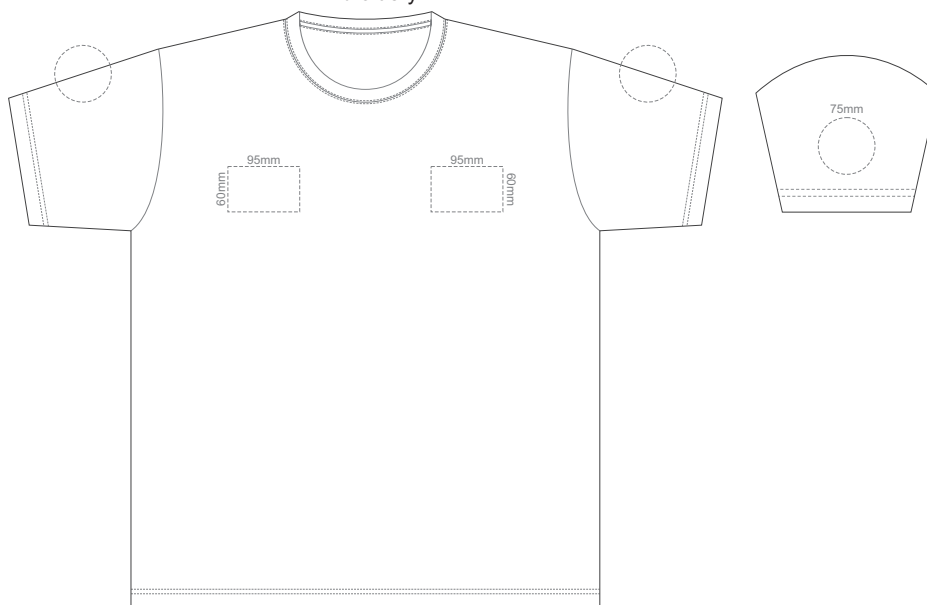

10% of Actual Size
Embroidery

FRONT ADULT XXL