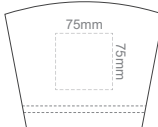

10% of Actual Size
Screen Print

FRONT ADULT EXTRA SMALL

BACK ADULT EXTRA SMALL

10% of Actual Size
Screen Print

FRONT ADULT SMALL

BACK ADULT SMALL

10% of Actual Size
Screen Print

FRONT ADULT MEDIUM

BACK ADULT MEDIUM

10% of Actual Size
Screen Print

FRONT ADULT LARGE

10% of Actual Size
Screen Print

BACK ADULT LARGE

10% of Actual Size
Screen Print

FRONT ADULT XL

BACK ADULT XL

10% of Actual Size
Screen Print

FRONT ADULT XXL

BACK ADULT XXL

10% of Actual Size
Screen Print

FRONT ADULT 3XL

BACK ADULT 3XL

10% of Actual Size
Colourflex Tranfer
Faux Embroidery
DigiFlex Transfer

FRONT ADULT EXTRA SMALL
Print area can be rotated to best suit.
Branding area can be moved **anywhere within the red line.**