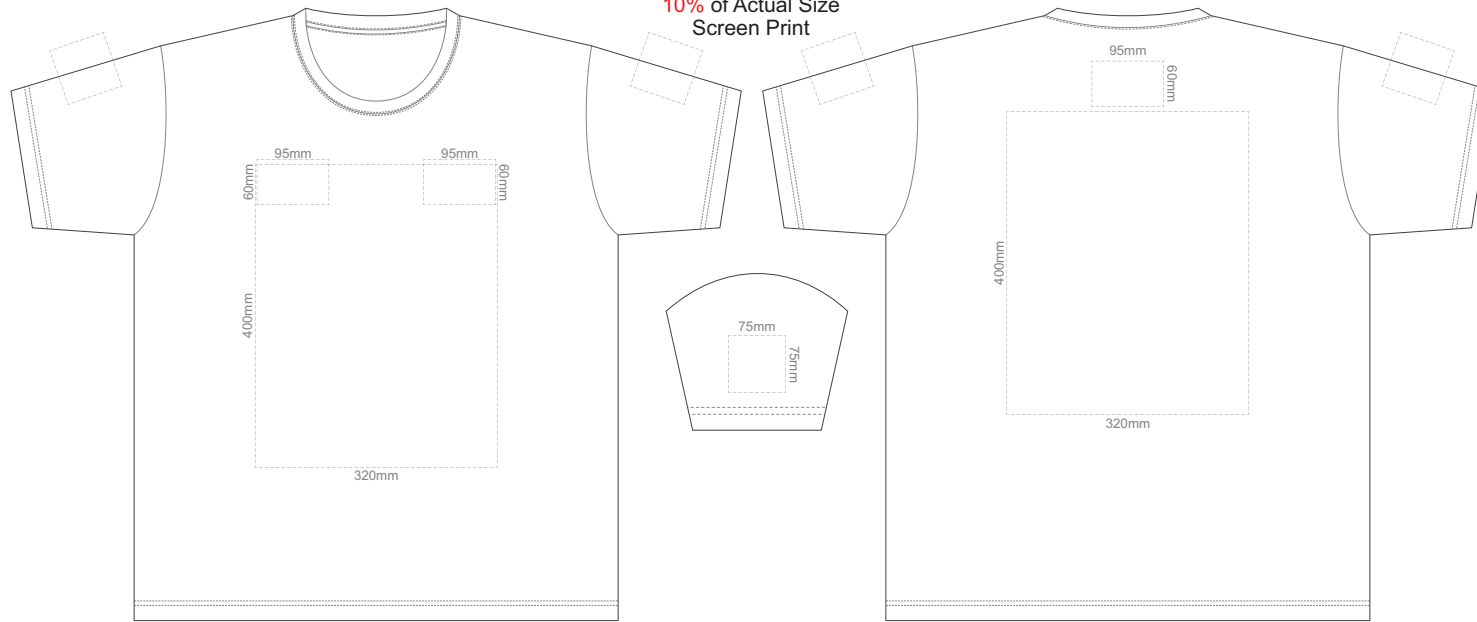

BACK ADULT MEDIUM

10% of Actual Size
Screen Print

FRONT ADULT LARGE

10% of Actual Size
Screen Print

BACK ADULT LARGE

10% of Actual Size
Screen Print

FRONT ADULT XL

BACK ADULT XL

10% of Actual Size
Screen Print

FRONT ADULT XXL

BACK ADULT XXL

10% of Actual Size
Screen Print

FRONT ADULT 3XL

BACK ADULT 3XL

10% of Actual Size
Colourflex Tranfer
Faux Embroidery
DigiFlex Transfer

FRONT ADULT EXTRA SMALL
Print area can be rotated to best suit.
Branding area can be moved **anywhere within the red line.**

BACK ADULT EXTRA SMALL
Print area can be rotated to best suit.
Branding area can be moved **anywhere within the red line.**

10% of Actual Size
Colourflex Tranfer
Faux Embroidery
DigiFlex Transfer

FRONT ADULT SMALL
Print area can be rotated to best suit.
Branding area can be moved **anywhere within the red line.**

BACK ADULT SMALL
Print area can be rotated to best suit.
Branding area can be moved **anywhere within the red line.**

10% of Actual Size
Colourflex Tranfer
Faux Embroidery
DigiFlex Transfer

FRONT ADULT MEDIUM
Print area can be rotated to best suit.
Branding area can be moved **anywhere within the red line.**