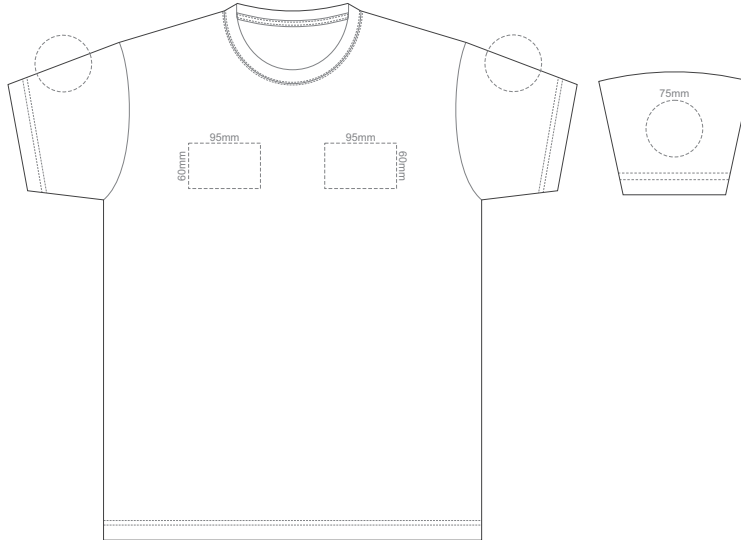

10% of Actual Size
Embroidery

FRONT ADULT SMALL