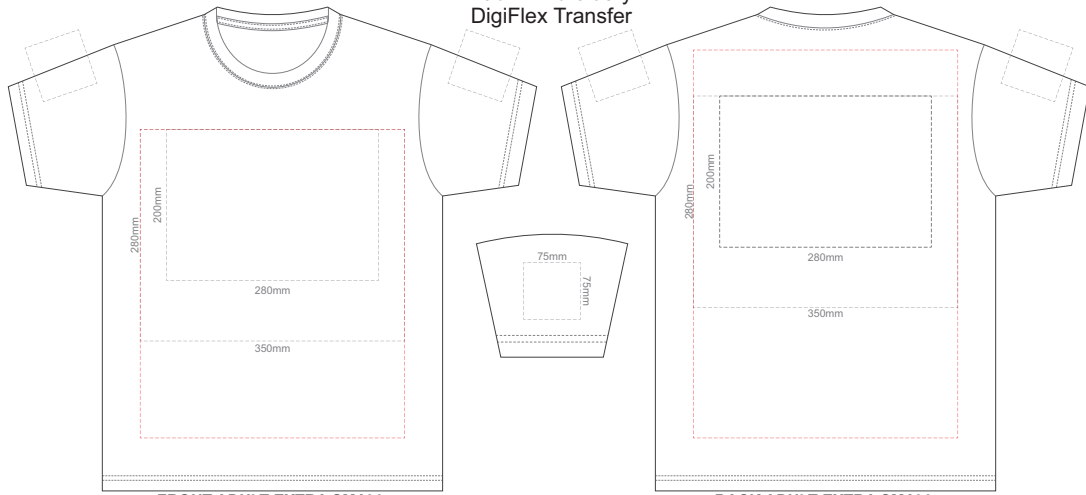

BACK ADULT MEDIUM

10% of Actual Size
Screen Print

FRONT ADULT LARGE

10% of Actual Size
Screen Print

BACK ADULT LARGE

10% of Actual Size
Screen Print

FRONT ADULT XL

BACK ADULT XL

10% of Actual Size
Screen Print

FRONT ADULT XXL

BACK ADULT XXL

10% of Actual Size
Screen Print

FRONT ADULT 3XL

BACK ADULT 3XL

10% of Actual Size
Colourflex Tranfer
Faux Embroidery
DigiFlex Transfer

FRONT ADULT EXTRA SMALL
Print area can be rotated to best suit.
Branding area can be moved **anywhere within the red line.**

BACK ADULT EXTRA SMALL
Print area can be rotated to best suit.
Branding area can be moved **anywhere within the red line.**

10% of Actual Size
Colourflex Tranfer
Faux Embroidery
DigiFlex Transfer

FRONT ADULT SMALL
Print area can be rotated to best suit.
Branding area can be moved **anywhere within the red line.**

BACK ADULT SMALL
Print area can be rotated to best suit.
Branding area can be moved **anywhere within the red line.**

10% of Actual Size
Colourflex Tranfer
Faux Embroidery
DigiFlex Transfer

FRONT ADULT MEDIUM
Print area can be rotated to best suit.
Branding area can be moved **anywhere within the red line.**