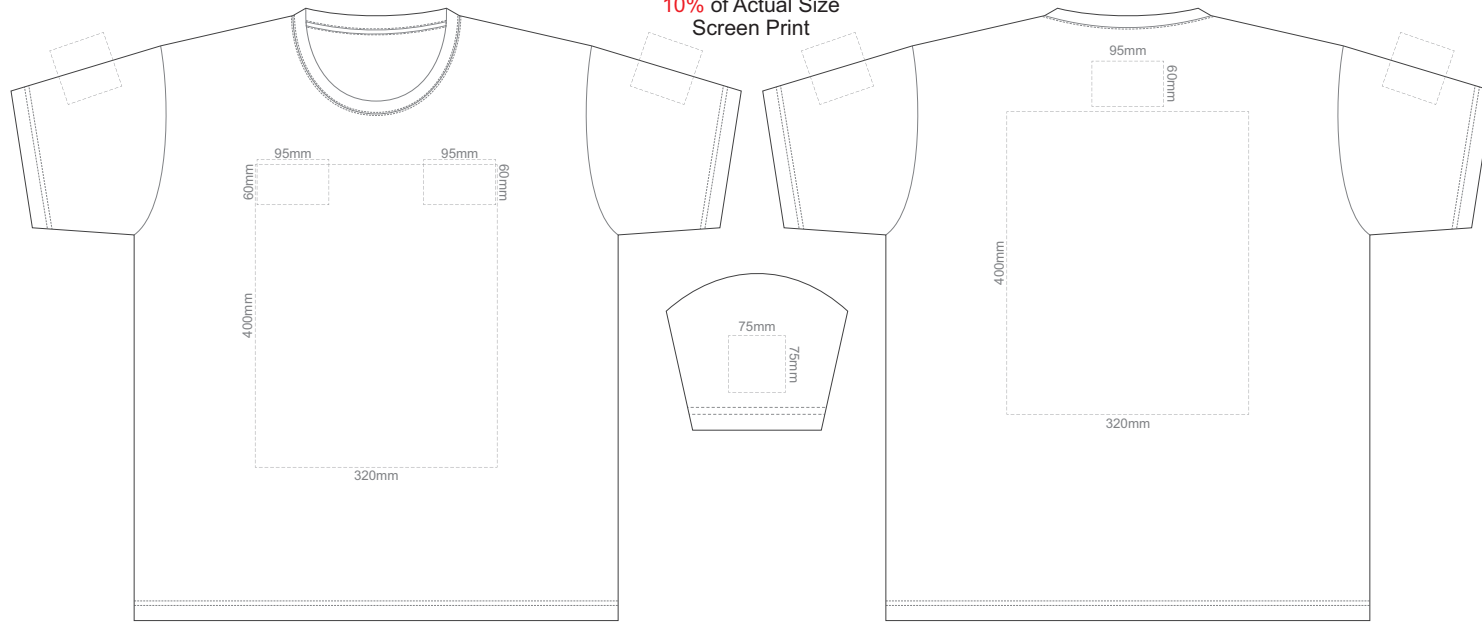

BACK ADULT MEDIUM

10% of Actual Size  
Screen Print

FRONT ADULT LARGE

BACK ADULT LARGE

10% of Actual Size  
Screen Print

FRONT ADULT XL

BACK ADULT XL

10% of Actual Size  
Screen Print

FRONT ADULT XXL

BACK ADULT XXL

10% of Actual Size  
Screen Print

FRONT ADULT 3XL

BACK ADULT 3XL

10% of Actual Size  
Colourflex Tranfer  
Faux Embroidery  
DigiFlex Transfer

**FRONT ADULT EXTRA SMALL**  
Print area can be rotated to best suit.  
Branding area can be moved anywhere within the red line.

**BACK ADULT EXTRA SMALL**  
Print area can be rotated to best suit.  
Branding area can be moved anywhere within the red line.

10% of Actual Size  
Colourflex Tranfer  
Faux Embroidery  
DigiFlex Transfer

**FRONT ADULT SMALL**  
Print area can be rotated to best suit.  
Branding area can be moved anywhere within the red line.

**BACK ADULT SMALL**  
Print area can be rotated to best suit.  
Branding area can be moved anywhere within the red line.