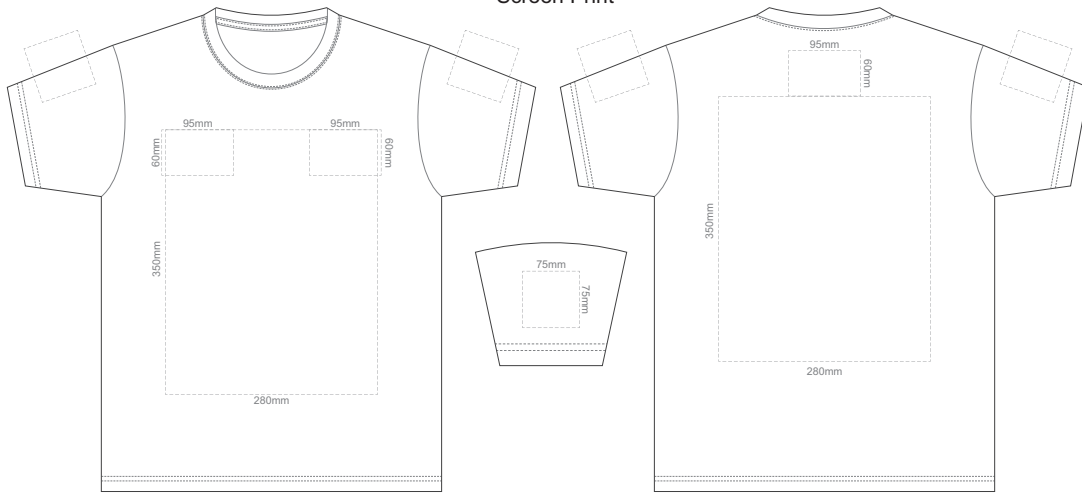

10% of Actual Size  
Screen Print

FRONT ADULT EXTRA SMALL

BACK ADULT EXTRA SMALL

10% of Actual Size  
Screen Print

FRONT ADULT SMALL

BACK ADULT SMALL

10% of Actual Size  
Screen Print

FRONT ADULT MEDIUM

BACK ADULT MEDIUM

10% of Actual Size  
Screen Print

FRONT ADULT LARGE

BACK ADULT LARGE

10% of Actual Size  
Screen Print

FRONT ADULT XL

BACK ADULT XL

10% of Actual Size  
Screen Print

FRONT ADULT XXL

BACK ADULT XXL

10% of Actual Size  
Screen Print

FRONT ADULT 3XL

BACK ADULT 3XL

10% of Actual Size  
Colourflex Tranfer  
Faux Embroidery  
DigiFlex Transfer

**FRONT ADULT EXTRA SMALL**  
Print area can be rotated to best suit.  
Branding area can be moved anywhere within the red line.

**BACK ADULT EXTRA SMALL**  
Print area can be rotated to best suit.  
Branding area can be moved anywhere within the red line.

10% of Actual Size  
Colourflex Tranfer  
Faux Embroidery  
DigiFlex Transfer