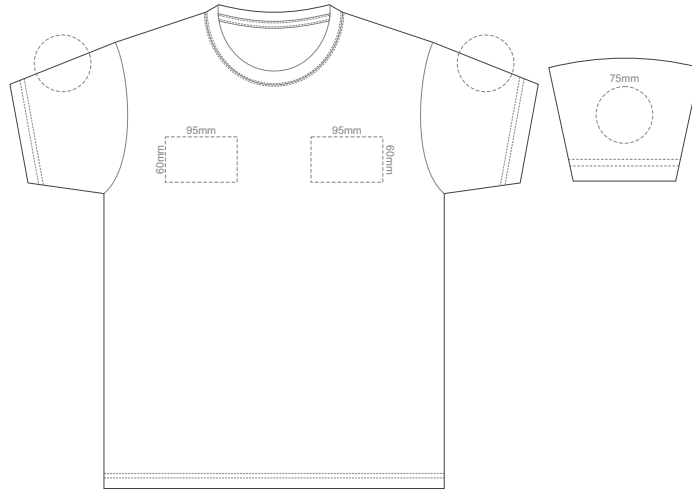

10% of Actual Size
Colourflex Tranfer
Faux Embroidery
DigiFlex Transfer

FRONT ADULT XXL

Print area can be rotated to best suit.
Branding area can be moved **anywhere within the red line.**

BACK ADULT XXL

Print area can be rotated to best suit.
Branding area can be moved **anywhere within the red line.**

10% of Actual Size
Colourflex Transfer
Faux Embroidery
DigiFlex Transfer

FRONT ADULT 3XL

Print area can be rotated to best suit.
Branding area can be moved anywhere within the red line.

BACK ADULT 3XL

Print area can be rotated to best suit.
Branding area can be moved anywhere within the red line.

10% of Actual Size
Embroidery

FRONT ADULT EXTRA SMALL

10% of Actual Size
Embroidery

FRONT ADULT SMALL