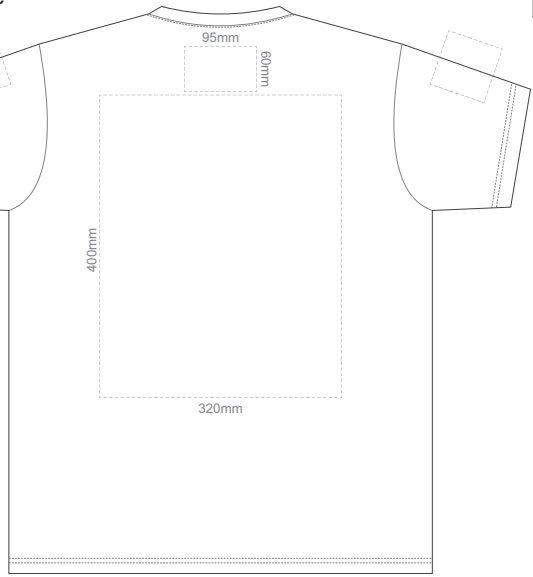

10% of Actual Size
Screen Print

FRONT ADULT EXTRA SMALL

BACK ADULT EXTRA SMALL

10% of Actual Size
Screen Print

FRONT ADULT SMALL

BACK ADULT SMALL

10% of Actual Size
Screen Print

FRONT ADULT MEDIUM

BACK ADULT MEDIUM

10% of Actual Size
Screen Print

FRONT ADULT LARGE

10% of Actual Size
Screen Print

BACK ADULT LARGE

10% of Actual Size
Screen Print

FRONT ADULT XL

BACK ADULT XL

10% of Actual Size
Screen Print

FRONT ADULT XXL

BACK ADULT XXL

10% of Actual Size
Screen Print

FRONT ADULT 3XL

BACK ADULT 3XL

10% of Actual Size
Colourflex Tranfer
Faux Embroidery
DigiFlex Transfer

FRONT ADULT EXTRA SMALL
Print area can be rotated to best suit.
Branding area can be moved **anywhere within the red line.**

BACK ADULT EXTRA SMALL
Print area can be rotated to best suit.
Branding area can be moved **anywhere within the red line.**

10% of Actual Size
Colourflex Tranfer
Faux Embroidery
DigiFlex Transfer

FRONT ADULT SMALL
Print area can be rotated to best suit.
Branding area can be moved **anywhere within the red line.**