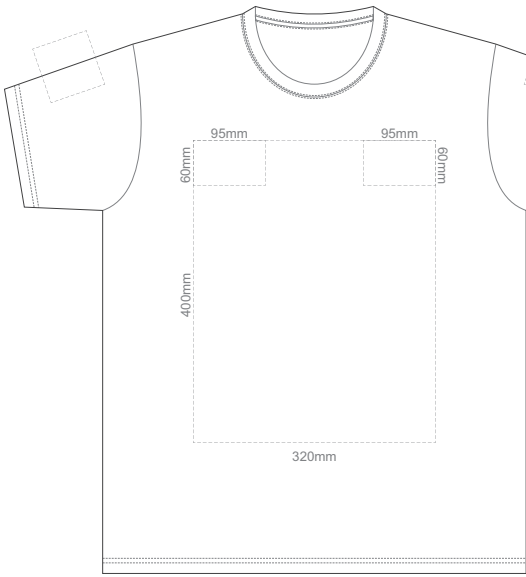

10% of Actual Size  
Screen Print

FRONT ADULT EXTRA SMALL

BACK ADULT EXTRA SMALL

10% of Actual Size  
Screen Print

FRONT ADULT SMALL

BACK ADULT SMALL

10% of Actual Size  
Screen Print

FRONT ADULT MEDIUM

BACK ADULT MEDIUM

10% of Actual Size  
Screen Print

FRONT ADULT LARGE

BACK ADULT LARGE

10% of Actual Size  
Screen Print

FRONT ADULT XL

BACK ADULT XL

10% of Actual Size  
Screen Print

FRONT ADULT XXL

BACK ADULT XXL

10% of Actual Size  
Screen Print

FRONT ADULT 3XL

BACK ADULT 3XL

10% of Actual Size  
Colourflex Tranfer  
Faux Embroidery  
DigiFlex Transfer

**FRONT ADULT EXTRA SMALL**  
Print area can be rotated to best suit.  
Branding area can be moved anywhere within the red line.

**BACK ADULT EXTRA SMALL**  
Print area can be rotated to best suit.  
Branding area can be moved anywhere within the red line.

10% of Actual Size  
Colourflex Tranfer  
Faux Embroidery  
DigiFlex Transfer