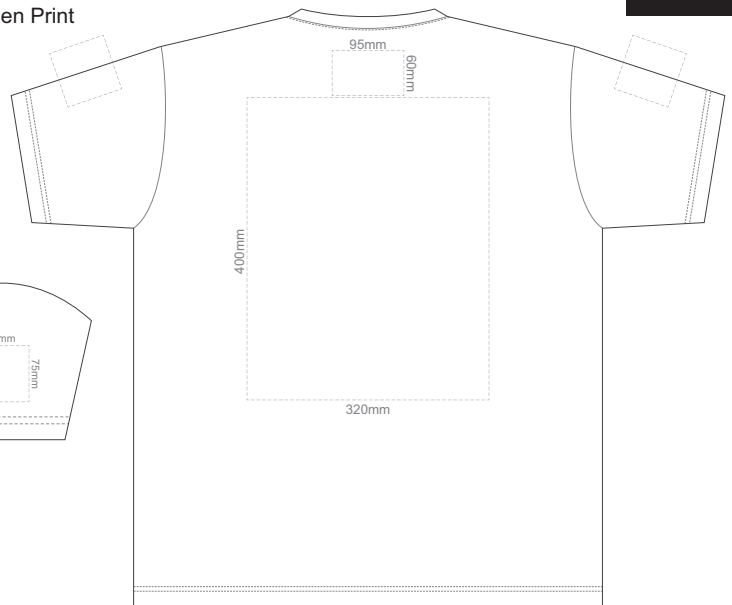

10% of Actual Size  
Screen Print

FRONT ADULT EXTRA SMALL

BACK ADULT EXTRA SMALL

10% of Actual Size  
Screen Print

FRONT ADULT SMALL

BACK ADULT SMALL

10% of Actual Size  
Screen Print

FRONT ADULT MEDIUM

BACK ADULT MEDIUM

10% of Actual Size  
Screen Print

FRONT ADULT LARGE

BACK ADULT LARGE

10% of Actual Size  
Screen Print

FRONT ADULT XL

BACK ADULT XL

10% of Actual Size  
Screen Print

FRONT ADULT XXL

BACK ADULT XXL

10% of Actual Size  
Screen Print

FRONT ADULT 3XL

BACK ADULT 3XL

10% of Actual Size  
Colourflex Tranfer  
Faux Embroidery  
DigiFlex Transfer

**FRONT ADULT EXTRA SMALL**  
Print area can be rotated to best suit.  
Branding area can be moved anywhere within the red line.

**BACK ADULT EXTRA SMALL**  
Print area can be rotated to best suit.  
Branding area can be moved anywhere within the red line.

10% of Actual Size  
Colourflex Tranfer  
Faux Embroidery  
DigiFlex Transfer