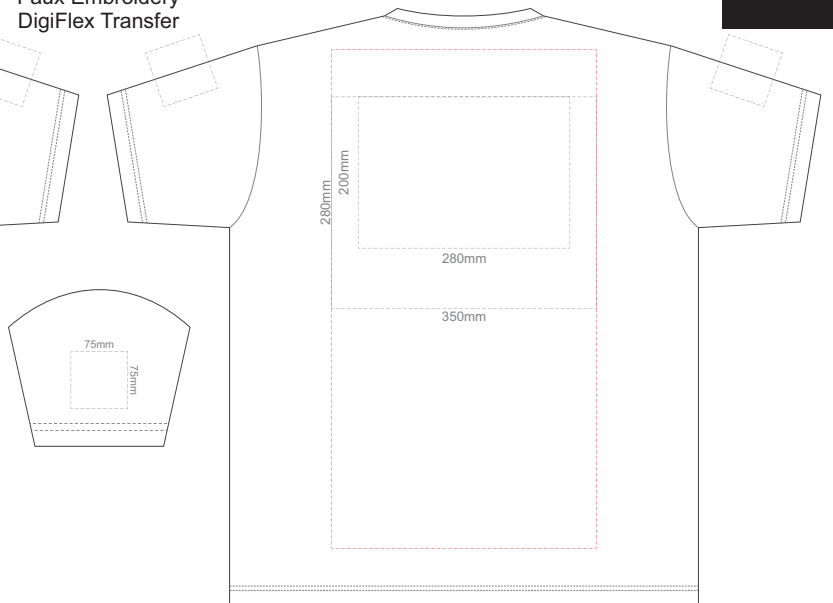

**FRONT ADULT SMALL**  
Print area can be rotated to best suit.  
Branding area can be moved anywhere within the red line.

**BACK ADULT SMALL**  
Print area can be rotated to best suit.  
Branding area can be moved anywhere within the red line.

**BACK ADULT MEDIUM**  
Print area can be rotated to best suit.  
Branding area can be moved anywhere within the red line.

10% of Actual Size  
Colourflex Tranfer  
Faux Embroidery  
DigiFlex Transfer

**FRONT ADULT LARGE**

10% of Actual Size  
Colourflex Tranfer  
Faux Embroidery  
DigiFlex Transfer

**FRONT ADULT XL**

Print area can be rotated to best suit.  
Branding area can be moved **anywhere within the red line.**

**BACK ADULT XL**

Print area can be rotated to best suit.  
Branding area can be moved **anywhere within the red line.**

10% of Actual Size  
Colourflex Tranfer  
Faux Embroidery  
DigiFlex Transfer

**FRONT ADULT XXL**

Print area can be rotated to best suit.  
Branding area can be moved **anywhere within the red line.**