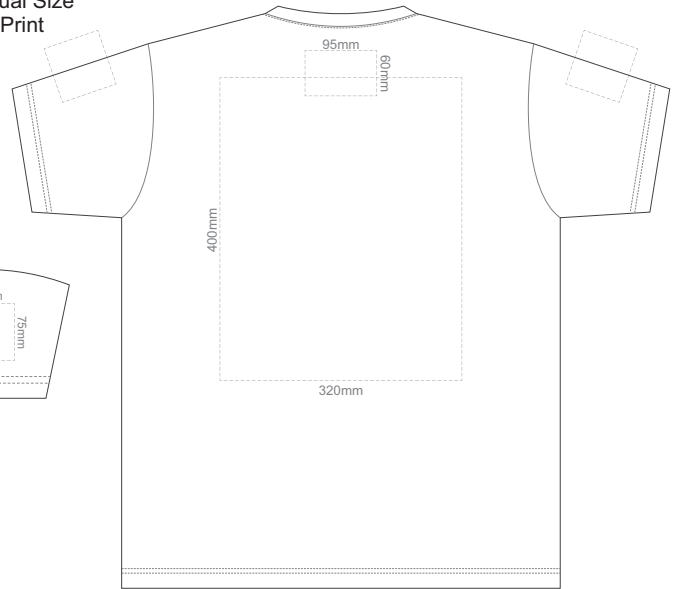

10% of Actual Size
Screen Print

FRONT ADULT EXTRA SMALL

BACK ADULT EXTRA SMALL

10% of Actual Size
Screen Print

FRONT ADULT SMALL

BACK ADULT SMALL

10% of Actual Size
Screen Print

FRONT ADULT MEDIUM

BACK ADULT MEDIUM

10% of Actual Size
Screen Print

FRONT ADULT LARGE

10% of Actual Size
Screen Print

BACK ADULT LARGE

10% of Actual Size
Screen Print

FRONT ADULT XL

BACK ADULT XL

10% of Actual Size
Screen Print

FRONT ADULT XXL

BACK ADULT XXL

10% of Actual Size
Screen Print

FRONT ADULT 3XL

BACK ADULT 3XL

10% of Actual Size
Colourflex Tranfer
Faux Embroidery
DigiFlex Transfer

FRONT ADULT EXTRA SMALL
Print area can be rotated to best suit.
Branding area can be moved **anywhere within the red line.**

BACK ADULT EXTRA SMALL
Print area can be rotated to best suit.
Branding area can be moved **anywhere within the red line.**

10% of Actual Size
Colourflex Tranfer
Faux Embroidery
DigiFlex Transfer

FRONT ADULT SMALL
Print area can be rotated to best suit.
Branding area can be moved **anywhere within the red line.**