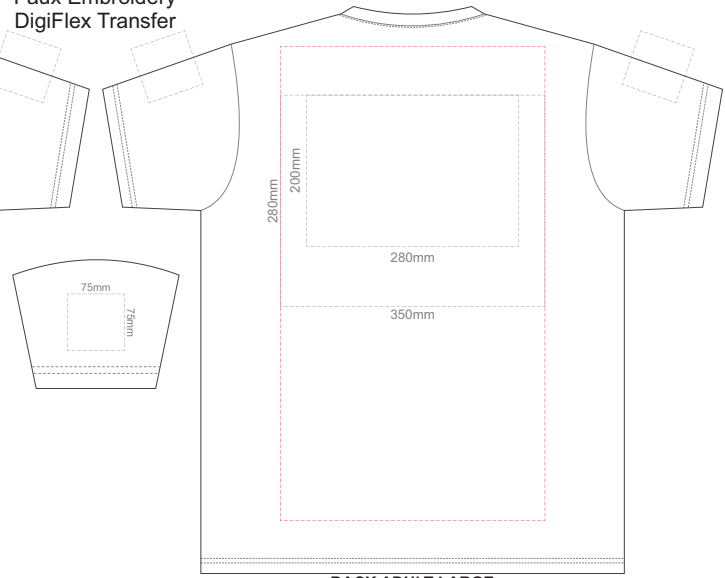

BACK ADULT LARGE

Print area can be rotated to best suit.
Branding area can be moved **anywhere within the red line.**

10% of Actual Size
Colourflex Tranfer
Faux Embroidery
DigiFlex Transfer