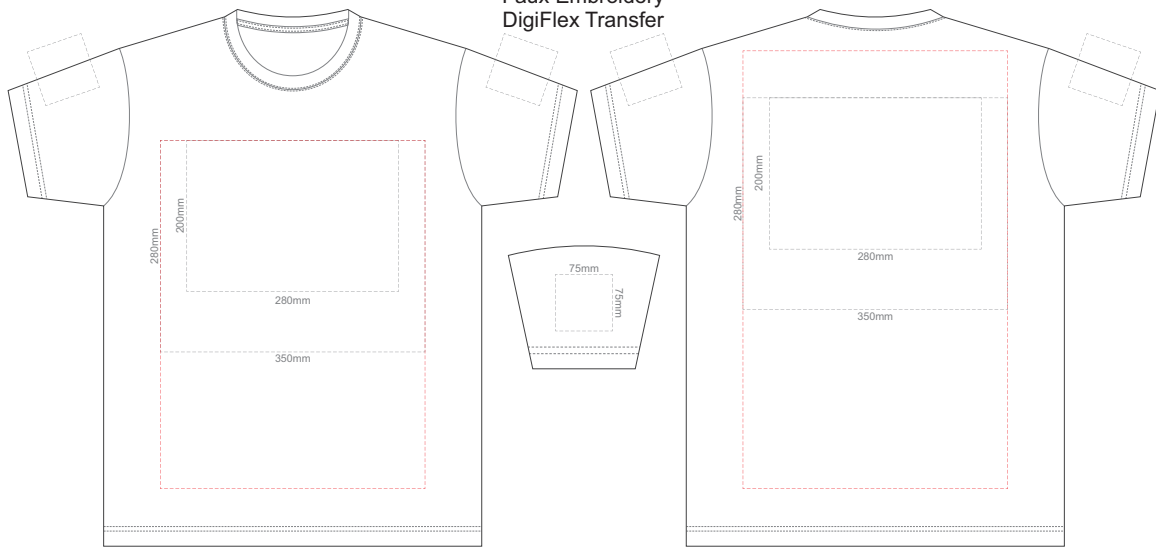

BACK ADULT MEDIUM

10% of Actual Size
Screen Print

FRONT ADULT LARGE

10% of Actual Size
Screen Print

BACK ADULT LARGE

10% of Actual Size
Screen Print

FRONT ADULT XL

BACK ADULT XL

10% of Actual Size
Screen Print

FRONT ADULT XXL

BACK ADULT XXL

10% of Actual Size
Screen Print

FRONT ADULT 3XL

BACK ADULT 3XL

10% of Actual Size
Colourflex Tranfer
Faux Embroidery
DigiFlex Transfer

FRONT ADULT EXTRA SMALL
Print area can be rotated to best suit.
Branding area can be moved **anywhere within the red line.**

BACK ADULT EXTRA SMALL
Print area can be rotated to best suit.
Branding area can be moved **anywhere within the red line.**

10% of Actual Size
Colourflex Tranfer
Faux Embroidery
DigiFlex Transfer

FRONT ADULT SMALL
Print area can be rotated to best suit.
Branding area can be moved **anywhere within the red line.**

BACK ADULT SMALL
Print area can be rotated to best suit.
Branding area can be moved **anywhere within the red line.**

10% of Actual Size
Colourflex Tranfer
Faux Embroidery
DigiFlex Transfer

FRONT ADULT MEDIUM
Print area can be rotated to best suit.
Branding area can be moved **anywhere within the red line.**