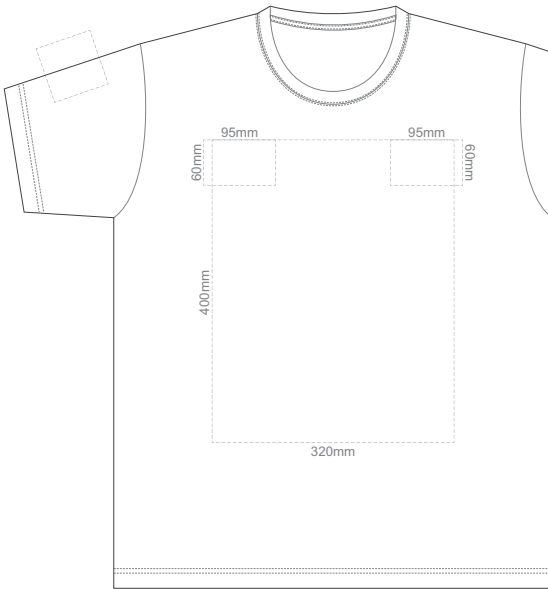

10% of Actual Size  
Screen Print

FRONT ADULT EXTRA SMALL

BACK ADULT EXTRA SMALL

10% of Actual Size  
Screen Print

FRONT ADULT SMALL

BACK ADULT SMALL

10% of Actual Size  
Screen Print

FRONT ADULT MEDIUM

BACK ADULT MEDIUM

10% of Actual Size  
Screen Print

FRONT ADULT LARGE

BACK ADULT LARGE

10% of Actual Size  
Screen Print

FRONT ADULT XL

BACK ADULT XL

10% of Actual Size  
Screen Print

FRONT ADULT XXL

BACK ADULT XXL

10% of Actual Size  
Screen Print

FRONT ADULT 3XL

BACK ADULT 3XL

10% of Actual Size  
Colourflex Tranfer  
Faux Embroidery  
DigiFlex Transfer

**FRONT ADULT EXTRA SMALL**  
Print area can be rotated to best suit.  
Branding area can be moved anywhere within the red line.

**BACK ADULT EXTRA SMALL**  
Print area can be rotated to best suit.  
Branding area can be moved anywhere within the red line.

10% of Actual Size  
Colourflex Tranfer  
Faux Embroidery  
DigiFlex Transfer