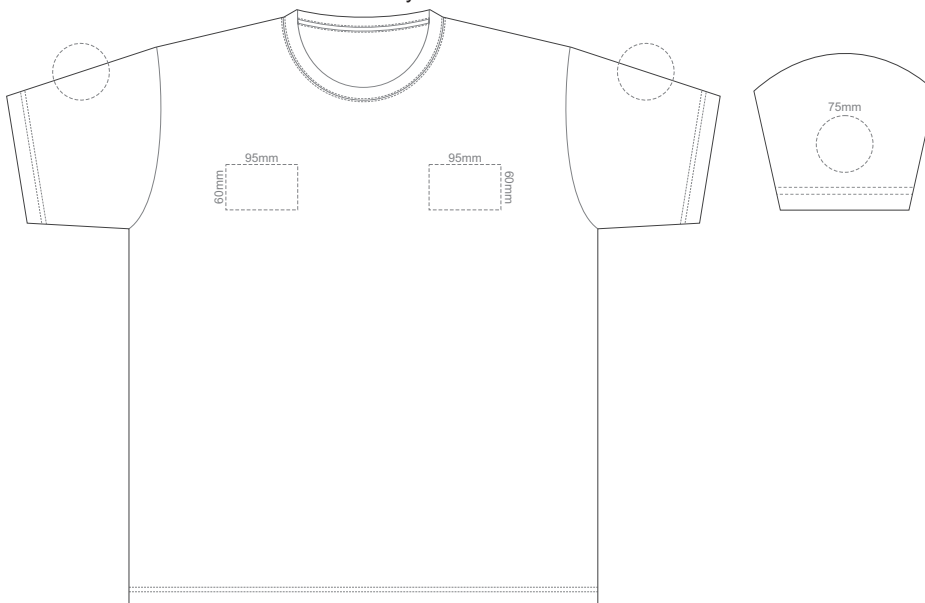

BACK ADULT EXTRA SMALL
Print area can be rotated to best suit.
Branding area can be moved **anywhere within the red line.**

10% of Actual Size
Colourflex Tranfer
Faux Embroidery
DigiFlex Transfer

FRONT ADULT SMALL
Print area can be rotated to best suit.
Branding area can be moved **anywhere within the red line.**

BACK ADULT 3XL

Print area can be rotated to best suit.
Branding area can be moved anywhere within the red line.

10% of Actual Size
Embroidery

FRONT ADULT EXTRA SMALL

10% of Actual Size
Embroidery

FRONT ADULT SMALL

10% of Actual Size
Embroidery

FRONT ADULT MEDIUM

10% of Actual Size
Embroidery

FRONT ADULT LARGE

10% of Actual Size
Embroidery

FRONT ADULT XL

10% of Actual Size
Embroidery

FRONT ADULT XXL

10% of Actual Size
Embroidery

FRONT ADULT 3XL