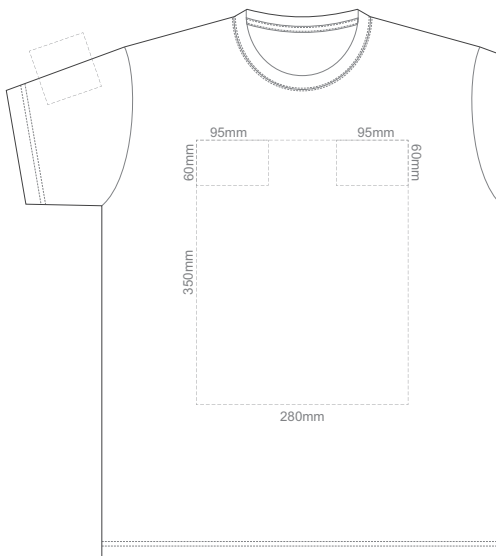

10% of Actual Size
Screen Print

FRONT ADULT EXTRA SMALL

BACK ADULT EXTRA SMALL

10% of Actual Size
Screen Print

FRONT ADULT SMALL

BACK ADULT SMALL

10% of Actual Size
Screen Print

FRONT ADULT MEDIUM

BACK ADULT MEDIUM

10% of Actual Size
Screen Print

FRONT ADULT LARGE

10% of Actual Size
Screen Print

BACK ADULT LARGE

10% of Actual Size
Screen Print

FRONT ADULT XL

BACK ADULT XL

10% of Actual Size
Screen Print

FRONT ADULT XXL

BACK ADULT XXL

10% of Actual Size
Screen Print

FRONT ADULT 3XL

BACK ADULT 3XL

10% of Actual Size
Colourflex Tranfer
Faux Embroidery
DigiFlex Transfer

FRONT ADULT EXTRA SMALL
Print area can be rotated to best suit.
Branding area can be moved **anywhere within the red line.**

BACK ADULT EXTRA SMALL
Print area can be rotated to best suit.
Branding area can be moved **anywhere within the red line.**

10% of Actual Size
Colourflex Tranfer
Faux Embroidery
DigiFlex Transfer

FRONT ADULT SMALL
Print area can be rotated to best suit.
Branding area can be moved **anywhere within the red line.**