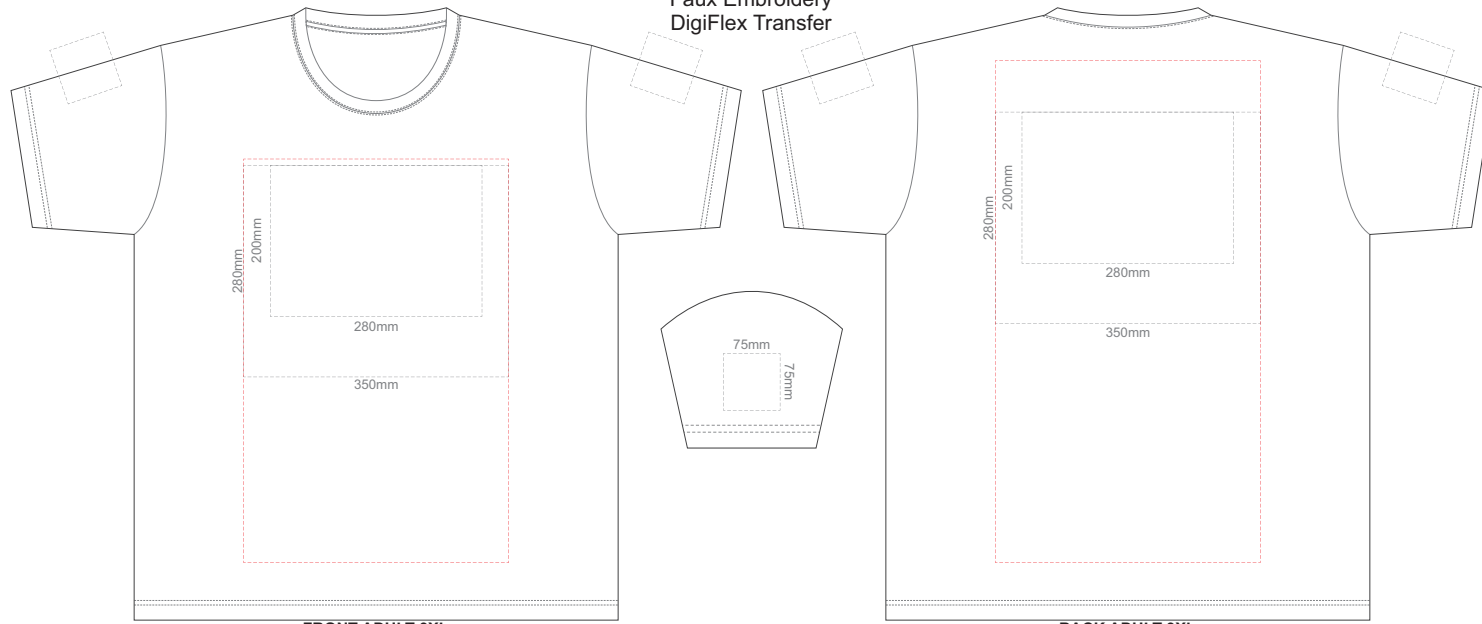

BACK ADULT MEDIUM
Print area can be rotated to best suit.
Branding area can be moved **anywhere within the red line.**

10% of Actual Size
Colourflex Tranfer
Faux Embroidery
DigiFlex Transfer

FRONT ADULT LARGE

10% of Actual Size
Colourflex Tranfer
Faux Embroidery
DigiFlex Transfer

FRONT ADULT XL

Print area can be rotated to best suit.
Branding area can be moved **anywhere within the red line.**

BACK ADULT XL

Print area can be rotated to best suit.
Branding area can be moved **anywhere within the red line.**

10% of Actual Size
Colourflex Tranfer
Faux Embroidery
DigiFlex Transfer

FRONT ADULT XXL

Print area can be rotated to best suit.
Branding area can be moved **anywhere within the red line.**

BACK ADULT XXL

Print area can be rotated to best suit.
Branding area can be moved **anywhere within the red line.**

10% of Actual Size
Colourflex Transfer
Faux Embroidery
DigiFlex Transfer

FRONT ADULT 3XL

Print area can be rotated to best suit.
Branding area can be moved anywhere within the red line.