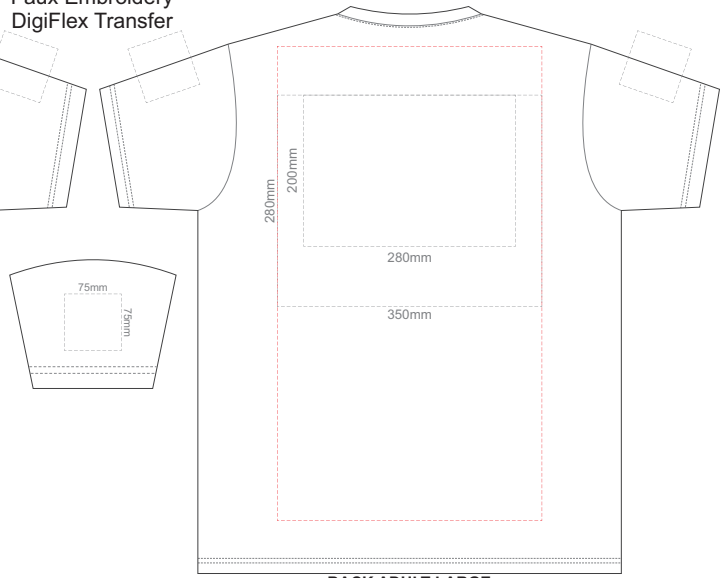

**FRONT ADULT SMALL**  
Print area can be rotated to best suit.  
Branding area can be moved anywhere within the red line.

**BACK ADULT SMALL**  
Print area can be rotated to best suit.  
Branding area can be moved anywhere within the red line.

10% of Actual Size  
Colourflex Tranfer  
Faux Embroidery  
DigiFlex Transfer

**FRONT ADULT MEDIUM**  
Print area can be rotated to best suit.  
Branding area can be moved anywhere within the red line.

**BACK ADULT MEDIUM**  
Print area can be rotated to best suit.  
Branding area can be moved anywhere within the red line.

10% of Actual Size  
Colourflex Tranfer  
Faux Embroidery  
DigiFlex Transfer

**FRONT ADULT LARGE**

Print area can be rotated to best suit.  
Branding area can be moved **anywhere within the red line.**

**BACK ADULT LARGE**

Print area can be rotated to best suit.  
Branding area can be moved **anywhere within the red line.**