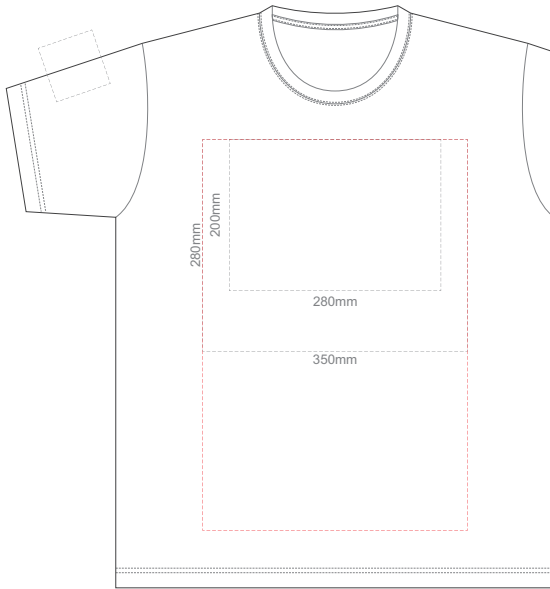

BACK ADULT SMALL
Print area can be rotated to best suit.
Branding area can be moved **anywhere within the red line.**

10% of Actual Size
Colourflex Tranfer
Faux Embroidery
DigiFlex Transfer

FRONT ADULT MEDIUM
Print area can be rotated to best suit.
Branding area can be moved **anywhere within the red line.**

BACK ADULT MEDIUM
Print area can be rotated to best suit.
Branding area can be moved **anywhere within the red line.**

10% of Actual Size
Colourflex Tranfer
Faux Embroidery
DigiFlex Transfer

FRONT ADULT LARGE

Print area can be rotated to best suit.
Branding area can be moved **anywhere within the red line.**

BACK ADULT LARGE

Print area can be rotated to best suit.
Branding area can be moved **anywhere within the red line.**

10% of Actual Size
Colourflex Tranfer
Faux Embroidery
DigiFlex Transfer

FRONT ADULT XL

Print area can be rotated to best suit.
Branding area can be moved **anywhere within the red line.**

BACK ADULT XL

Print area can be rotated to best suit.
Branding area can be moved **anywhere within the red line.**