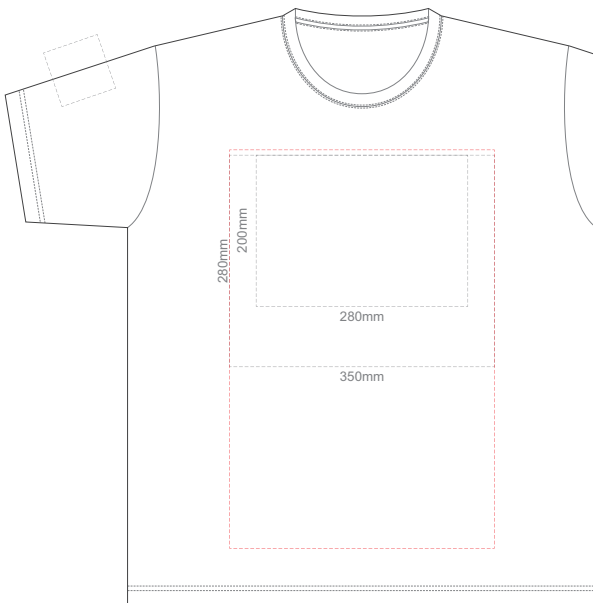

**FRONT ADULT SMALL**  
Print area can be rotated to best suit.  
Branding area can be moved anywhere within the red line.

**BACK ADULT SMALL**  
Print area can be rotated to best suit.  
Branding area can be moved anywhere within the red line.

**BACK ADULT MEDIUM**  
Print area can be rotated to best suit.  
Branding area can be moved anywhere within the red line.

10% of Actual Size  
Colourflex Tranfer  
Faux Embroidery  
DigiFlex Transfer

**FRONT ADULT LARGE**

10% of Actual Size  
Colourflex Tranfer  
Faux Embroidery  
DigiFlex Transfer

**FRONT ADULT XL**

Print area can be rotated to best suit.  
Branding area can be moved **anywhere within the red line.**

**BACK ADULT XL**

Print area can be rotated to best suit.  
Branding area can be moved **anywhere within the red line.**

10% of Actual Size  
Colourflex Tranfer  
Faux Embroidery  
DigiFlex Transfer

**FRONT ADULT XXL**

Print area can be rotated to best suit.  
Branding area can be moved **anywhere within the red line.**