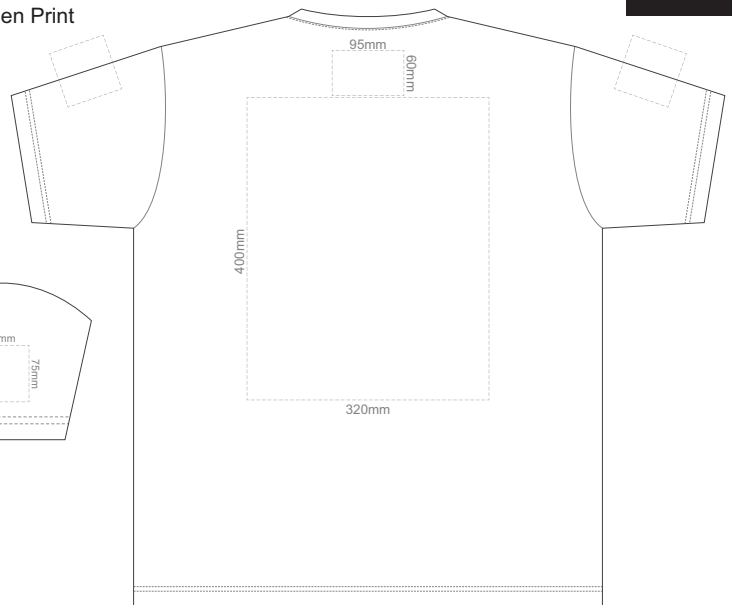

10% of Actual Size
Screen Print

FRONT ADULT EXTRA SMALL

BACK ADULT EXTRA SMALL

10% of Actual Size
Screen Print

FRONT ADULT SMALL

BACK ADULT SMALL

10% of Actual Size
Screen Print

FRONT ADULT MEDIUM

BACK ADULT MEDIUM

10% of Actual Size
Screen Print

FRONT ADULT LARGE

10% of Actual Size
Screen Print

BACK ADULT LARGE

10% of Actual Size
Screen Print

FRONT ADULT XL

BACK ADULT XL

10% of Actual Size
Screen Print

FRONT ADULT XXL

BACK ADULT XXL

10% of Actual Size
Screen Print

FRONT ADULT 3XL

BACK ADULT 3XL

10% of Actual Size
Colourflex Tranfer
Faux Embroidery
DigiFlex Transfer

FRONT ADULT EXTRA SMALL
Print area can be rotated to best suit.
Branding area can be moved **anywhere within the red line.**

BACK ADULT EXTRA SMALL
Print area can be rotated to best suit.
Branding area can be moved **anywhere within the red line.**

10% of Actual Size
Colourflex Tranfer
Faux Embroidery
DigiFlex Transfer

FRONT ADULT SMALL
Print area can be rotated to best suit.
Branding area can be moved **anywhere within the red line.**