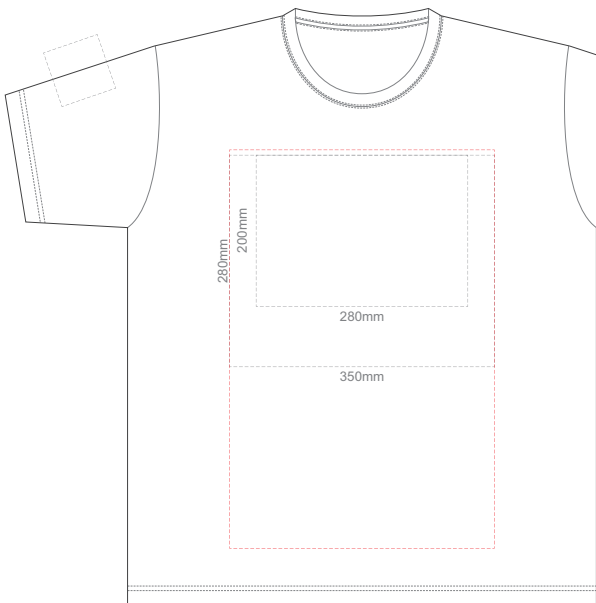

BACK ADULT MEDIUM
Print area can be rotated to best suit.
Branding area can be moved **anywhere within the red line.**

10% of Actual Size
Colourflex Tranfer
Faux Embroidery
DigiFlex Transfer

FRONT ADULT LARGE

Print area can be rotated to best suit.
Branding area can be moved **anywhere within the red line.**

BACK ADULT LARGE

Print area can be rotated to best suit.
Branding area can be moved **anywhere within the red line.**

10% of Actual Size
Colourflex Tranfer
Faux Embroidery
DigiFlex Transfer

FRONT ADULT XL

Print area can be rotated to best suit.
Branding area can be moved **anywhere within the red line.**

BACK ADULT XL

Print area can be rotated to best suit.
Branding area can be moved **anywhere within the red line.**

10% of Actual Size
Colourflex Tranfer
Faux Embroidery
DigiFlex Transfer

FRONT ADULT XXL

Print area can be rotated to best suit.
Branding area can be moved **anywhere within the red line.**

BACK ADULT XXL