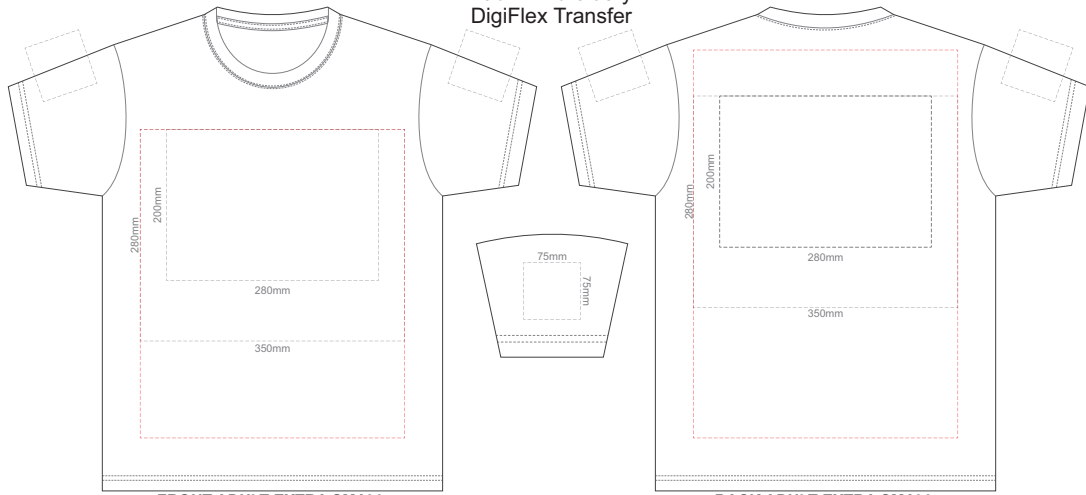

BACK ADULT MEDIUM

10% of Actual Size  
Screen Print

FRONT ADULT LARGE

BACK ADULT LARGE

10% of Actual Size  
Screen Print

FRONT ADULT XL

BACK ADULT XL

10% of Actual Size  
Screen Print

FRONT ADULT XXL

BACK ADULT XXL

10% of Actual Size  
Screen Print

FRONT ADULT 3XL

BACK ADULT 3XL

10% of Actual Size  
Colourflex Tranfer  
Faux Embroidery  
DigiFlex Transfer

**FRONT ADULT EXTRA SMALL**  
Print area can be rotated to best suit.  
Branding area can be moved anywhere within the red line.

**BACK ADULT EXTRA SMALL**  
Print area can be rotated to best suit.  
Branding area can be moved anywhere within the red line.

10% of Actual Size  
Colourflex Tranfer  
Faux Embroidery  
DigiFlex Transfer

**FRONT ADULT SMALL**  
Print area can be rotated to best suit.  
Branding area can be moved anywhere within the red line.

**BACK ADULT SMALL**  
Print area can be rotated to best suit.  
Branding area can be moved anywhere within the red line.