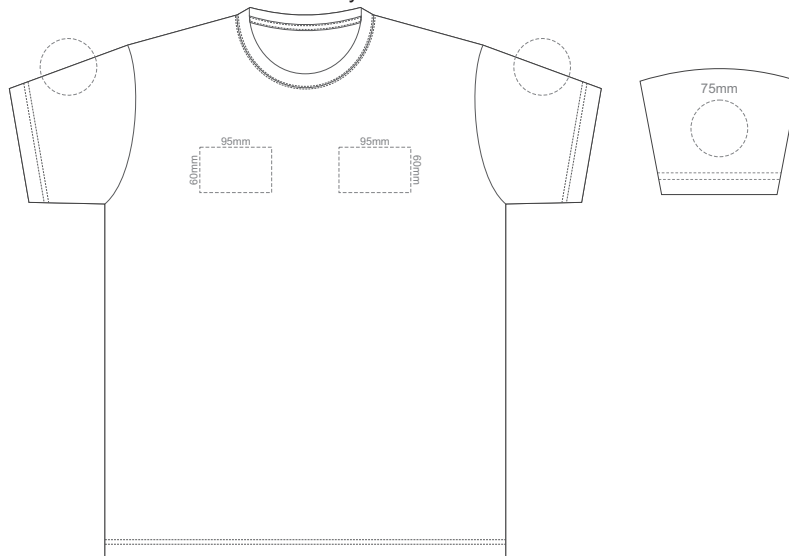

**BACK ADULT EXTRA SMALL**  
Print area can be rotated to best suit.  
Branding area can be moved anywhere within the red line.

10% of Actual Size  
Colourflex Tranfer  
Faux Embroidery  
DigiFlex Transfer

**FRONT ADULT SMALL**  
Print area can be rotated to best suit.  
Branding area can be moved anywhere within the red line.

**BACK ADULT SMALL**  
Print area can be rotated to best suit.  
Branding area can be moved anywhere within the red line.

Print area can be rotated to best suit.  
Branding area can be moved **anywhere within the red line.**

**BACK ADULT 3XL**

Print area can be rotated to best suit.  
Branding area can be moved **anywhere within the red line.**

10% of Actual Size  
Embroidery

FRONT ADULT EXTRA SMALL

10% of Actual Size  
Embroidery

FRONT ADULT SMALL

10% of Actual Size  
Embroidery

FRONT ADULT MEDIUM

10% of Actual Size  
Embroidery

FRONT ADULT LARGE