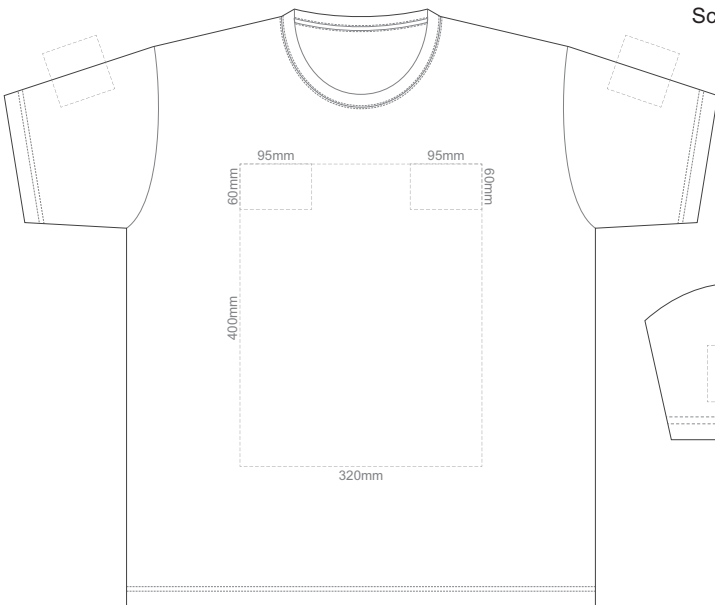

10% of Actual Size  
Screen Print

FRONT ADULT EXTRA SMALL

BACK ADULT EXTRA SMALL

10% of Actual Size  
Screen Print

FRONT ADULT SMALL

BACK ADULT SMALL

10% of Actual Size  
Screen Print

FRONT ADULT MEDIUM

BACK ADULT MEDIUM

10% of Actual Size  
Screen Print

FRONT ADULT LARGE

BACK ADULT LARGE

10% of Actual Size  
Screen Print

FRONT ADULT XL

BACK ADULT XL

10% of Actual Size  
Screen Print

FRONT ADULT XXL

BACK ADULT XXL

10% of Actual Size  
Screen Print

FRONT ADULT 3XL

BACK ADULT 3XL

10% of Actual Size  
Colourflex Tranfer  
Faux Embroidery  
DigiFlex Transfer

**FRONT ADULT EXTRA SMALL**  
Print area can be rotated to best suit.  
Branding area can be moved anywhere within the red line.

**BACK ADULT EXTRA SMALL**  
Print area can be rotated to best suit.  
Branding area can be moved anywhere within the red line.

10% of Actual Size  
Colourflex Tranfer  
Faux Embroidery  
DigiFlex Transfer