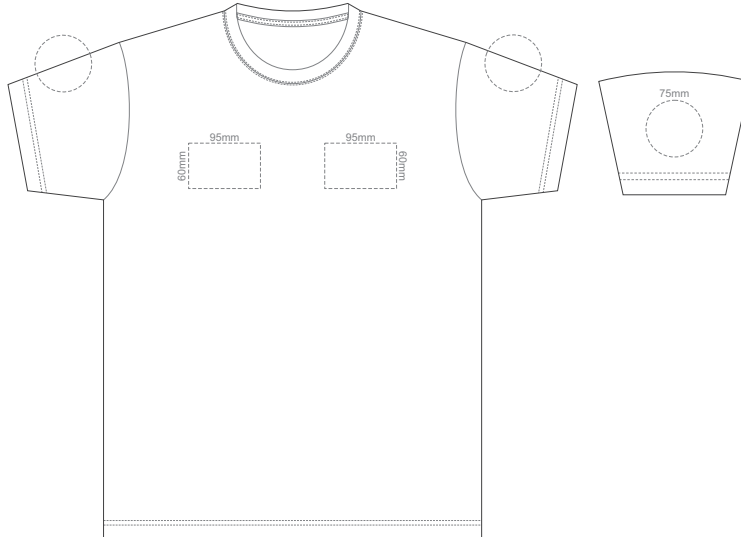

BACK ADULT EXTRA SMALL
Print area can be rotated to best suit.
Branding area can be moved **anywhere within the red line.**

10% of Actual Size
Colourflex Tranfer
Faux Embroidery
DigiFlex Transfer

FRONT ADULT SMALL
Print area can be rotated to best suit.
Branding area can be moved **anywhere within the red line.**

Print area can be rotated to best suit.
Branding area can be moved **anywhere within the red line.**

10% of Actual Size
Colourflex Transfer
Faux Embroidery
DigiFlex Transfer

FRONT ADULT 3XL

Print area can be rotated to best suit.
Branding area can be moved anywhere within the red line.

BACK ADULT 3XL

Print area can be rotated to best suit.
Branding area can be moved anywhere within the red line.

10% of Actual Size
Embroidery

FRONT ADULT EXTRA SMALL

10% of Actual Size
Embroidery

FRONT ADULT SMALL

10% of Actual Size
Embroidery

FRONT ADULT MEDIUM

10% of Actual Size
Embroidery

FRONT ADULT LARGE

10% of Actual Size
Embroidery

FRONT ADULT XL

10% of Actual Size
Embroidery

FRONT ADULT XXL