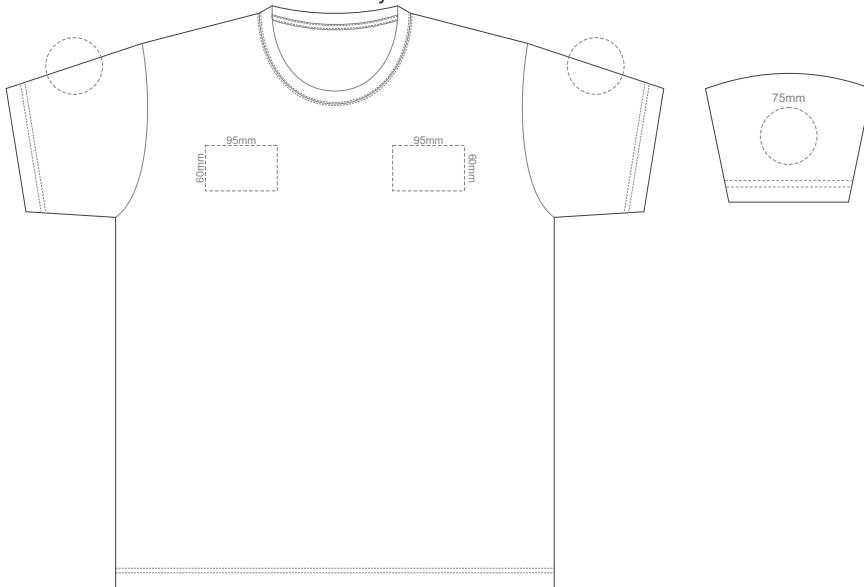

BACK ADULT EXTRA SMALL
Print area can be rotated to best suit.
Branding area can be moved **anywhere within the red line.**

10% of Actual Size
Colourflex Tranfer
Faux Embroidery
DigiFlex Transfer

FRONT ADULT SMALL
Print area can be rotated to best suit.
Branding area can be moved **anywhere within the red line.**

BACK ADULT 3XL

Print area can be rotated to best suit.
Branding area can be moved anywhere within the red line.

10% of Actual Size
Embroidery

FRONT ADULT EXTRA SMALL

10% of Actual Size
Embroidery

FRONT ADULT SMALL

10% of Actual Size
Embroidery

FRONT ADULT MEDIUM

10% of Actual Size
Embroidery

FRONT ADULT LARGE

10% of Actual Size
Embroidery

FRONT ADULT XL

10% of Actual Size
Embroidery

FRONT ADULT XXL

10% of Actual Size
Embroidery

FRONT ADULT 3XL