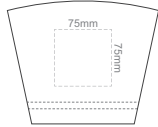

10% of Actual Size
Screen Print

FRONT ADULT EXTRA SMALL

BACK ADULT EXTRA SMALL

10% of Actual Size
Screen Print

FRONT ADULT SMALL

BACK ADULT SMALL

10% of Actual Size
Screen Print

FRONT ADULT MEDIUM

BACK ADULT MEDIUM

10% of Actual Size
Screen Print

FRONT ADULT LARGE

10% of Actual Size
Screen Print

BACK ADULT LARGE

10% of Actual Size
Screen Print

FRONT ADULT XL

BACK ADULT XL

10% of Actual Size
Screen Print

FRONT ADULT XXL

BACK ADULT XXL

10% of Actual Size
Screen Print

FRONT ADULT 3XL

BACK ADULT 3XL

10% of Actual Size
Colourflex Tranfer
Faux Embroidery
DigiFlex Transfer

FRONT ADULT EXTRA SMALL
Print area can be rotated to best suit.
Branding area can be moved **anywhere within the red line.**