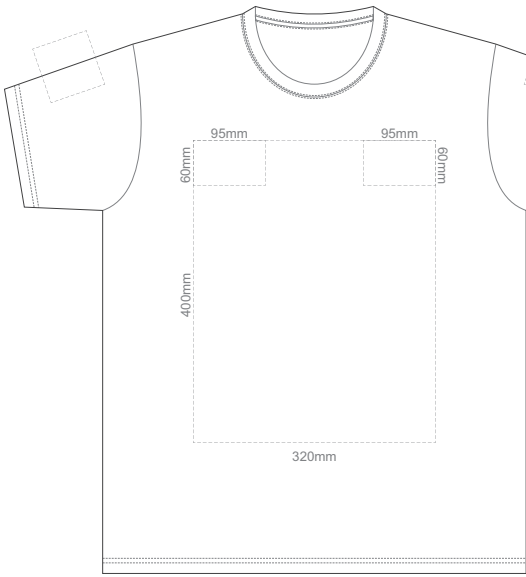

10% of Actual Size
Screen Print

FRONT ADULT EXTRA SMALL

BACK ADULT EXTRA SMALL

10% of Actual Size
Screen Print

FRONT ADULT SMALL

BACK ADULT SMALL

10% of Actual Size
Screen Print

FRONT ADULT MEDIUM

BACK ADULT MEDIUM

10% of Actual Size
Screen Print

FRONT ADULT LARGE

10% of Actual Size
Screen Print

BACK ADULT LARGE

10% of Actual Size
Screen Print

FRONT ADULT XL

BACK ADULT XL

10% of Actual Size
Screen Print

FRONT ADULT XXL

BACK ADULT XXL

10% of Actual Size
Screen Print

FRONT ADULT 3XL

BACK ADULT 3XL

10% of Actual Size
Colourflex Tranfer
Faux Embroidery
DigiFlex Transfer

FRONT ADULT EXTRA SMALL
Print area can be rotated to best suit.
Branding area can be moved **anywhere within the red line.**

BACK ADULT EXTRA SMALL
Print area can be rotated to best suit.
Branding area can be moved **anywhere within the red line.**

10% of Actual Size
Colourflex Tranfer
Faux Embroidery
DigiFlex Transfer

FRONT ADULT SMALL
Print area can be rotated to best suit.
Branding area can be moved **anywhere within the red line.**