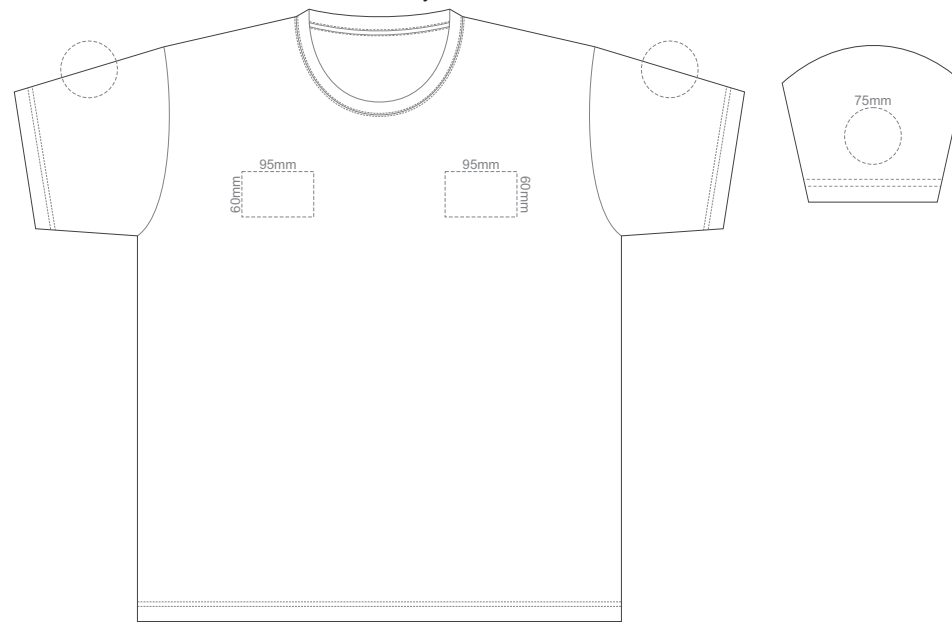

10% of Actual Size
Embroidery

FRONT ADULT 3XL