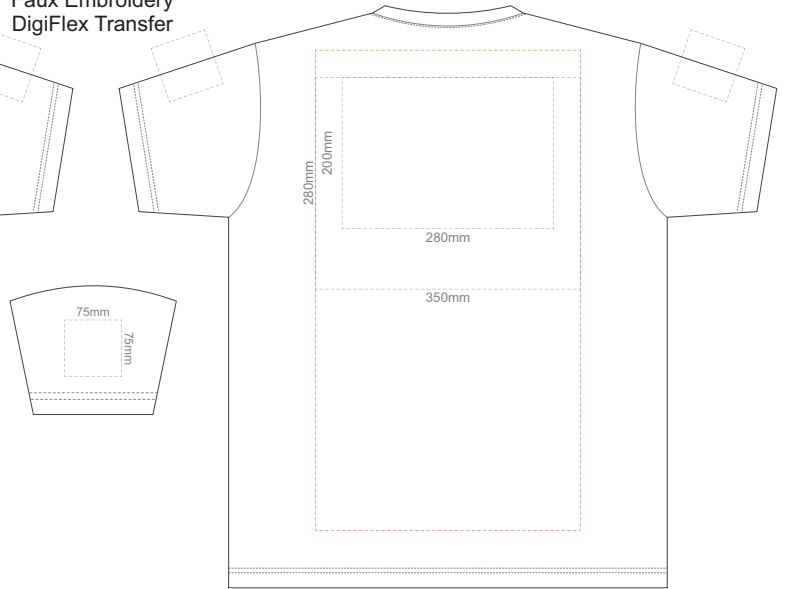

BACK ADULT SMALL
Print area can be rotated to best suit.
Branding area can be moved **anywhere within the red line.**

10% of Actual Size
Colourflex Tranfer
Faux Embroidery
DigiFlex Transfer

FRONT ADULT MEDIUM
Print area can be rotated to best suit.
Branding area can be moved **anywhere within the red line.**

BACK ADULT MEDIUM
Print area can be rotated to best suit.
Branding area can be moved **anywhere within the red line.**

10% of Actual Size
Colourflex Tranfer
Faux Embroidery
DigiFlex Transfer

FRONT ADULT LARGE

Print area can be rotated to best suit.
Branding area can be moved **anywhere within the red line.**

BACK ADULT LARGE

Print area can be rotated to best suit.
Branding area can be moved **anywhere within the red line.**

10% of Actual Size
Colourflex Tranfer
Faux Embroidery
DigiFlex Transfer

FRONT ADULT XL

Print area can be rotated to best suit.
Branding area can be moved **anywhere within the red line.**

BACK ADULT XL

Print area can be rotated to best suit.
Branding area can be moved **anywhere within the red line.**