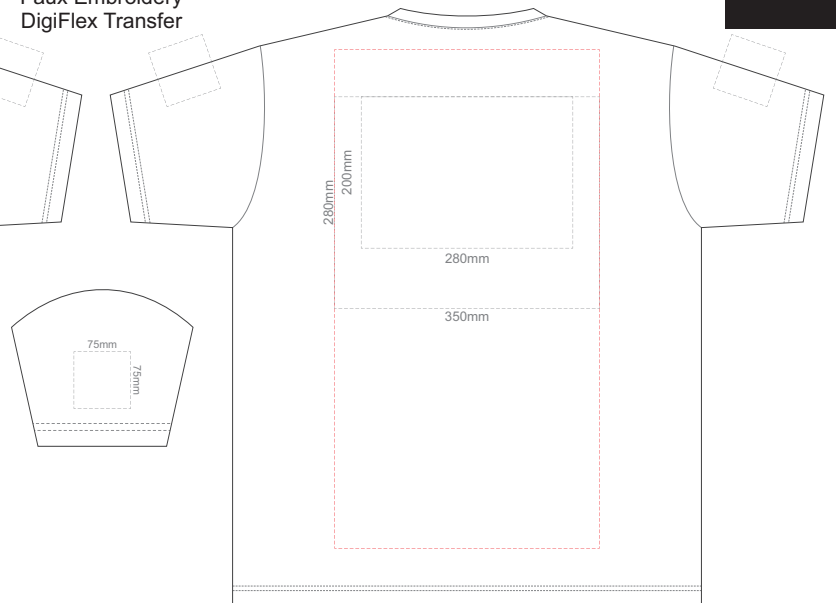

BACK ADULT MEDIUM
Print area can be rotated to best suit.
Branding area can be moved **anywhere within the red line.**

10% of Actual Size
Colourflex Tranfer
Faux Embroidery
DigiFlex Transfer

FRONT ADULT LARGE

Print area can be rotated to best suit.
Branding area can be moved **anywhere within the red line.**

BACK ADULT LARGE

Print area can be rotated to best suit.
Branding area can be moved **anywhere within the red line.**

10% of Actual Size
Colourflex Tranfer
Faux Embroidery
DigiFlex Transfer

FRONT ADULT XL

Print area can be rotated to best suit.
Branding area can be moved **anywhere within the red line.**

BACK ADULT XL

Print area can be rotated to best suit.
Branding area can be moved **anywhere within the red line.**

10% of Actual Size
Colourflex Tranfer
Faux Embroidery
DigiFlex Transfer

FRONT ADULT XXL

Print area can be rotated to best suit.
Branding area can be moved **anywhere within the red line.**

BACK ADULT XXL