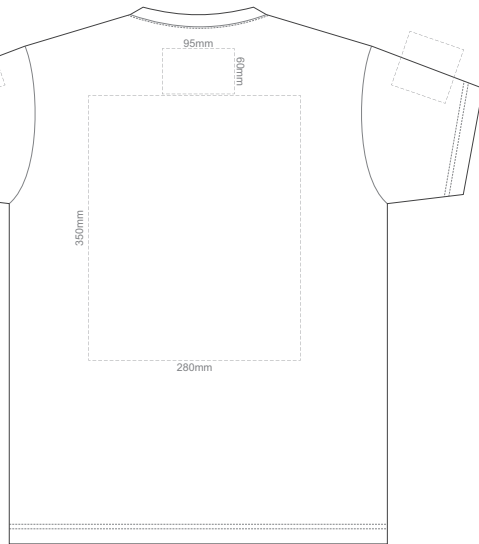

10% of Actual Size
Screen Print

FRONT ADULT EXTRA SMALL

BACK ADULT EXTRA SMALL

10% of Actual Size
Screen Print

FRONT ADULT SMALL

BACK ADULT SMALL

10% of Actual Size
Screen Print

FRONT ADULT MEDIUM

BACK ADULT MEDIUM

10% of Actual Size
Screen Print

FRONT ADULT LARGE

10% of Actual Size
Screen Print

BACK ADULT LARGE

10% of Actual Size
Screen Print

FRONT ADULT XL

BACK ADULT XL

10% of Actual Size
Screen Print

FRONT ADULT XXL

BACK ADULT XXL

10% of Actual Size
Screen Print

FRONT ADULT 3XL

BACK ADULT 3XL

10% of Actual Size
Colourflex Tranfer
Faux Embroidery
DigiFlex Transfer

FRONT ADULT EXTRA SMALL
Print area can be rotated to best suit.
Branding area can be moved **anywhere within the red line.**

BACK ADULT EXTRA SMALL
Print area can be rotated to best suit.
Branding area can be moved **anywhere within the red line.**

10% of Actual Size
Colourflex Tranfer
Faux Embroidery
DigiFlex Transfer

FRONT ADULT SMALL
Print area can be rotated to best suit.
Branding area can be moved **anywhere within the red line.**