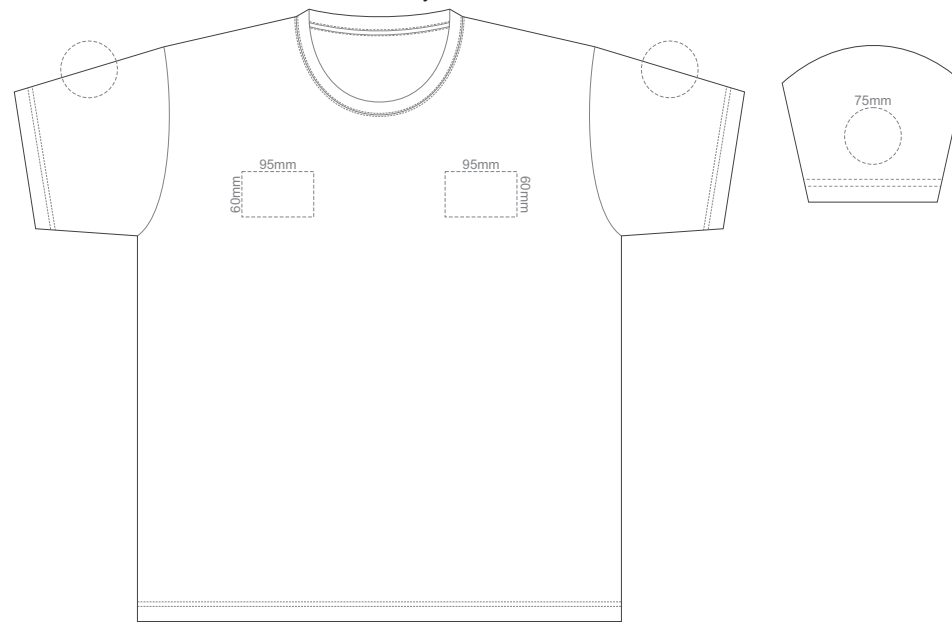

FRONT ADULT XXL

BACK ADULT XXL

10% of Actual Size  
Screen Print

FRONT ADULT 3XL

BACK ADULT 3XL

10% of Actual Size  
Colourflex Tranfer  
Faux Embroidery  
DigiFlex Transfer

**FRONT ADULT EXTRA SMALL**  
Print area can be rotated to best suit.  
Branding area can be moved anywhere within the red line.

**BACK ADULT EXTRA SMALL**  
Print area can be rotated to best suit.  
Branding area can be moved anywhere within the red line.

10% of Actual Size  
Colourflex Tranfer  
Faux Embroidery  
DigiFlex Transfer

**FRONT ADULT SMALL**  
Print area can be rotated to best suit.  
Branding area can be moved anywhere within the red line.

**BACK ADULT SMALL**  
Print area can be rotated to best suit.  
Branding area can be moved anywhere within the red line.

10% of Actual Size  
Embroidery

FRONT ADULT XL

10% of Actual Size  
Embroidery

FRONT ADULT XXL

10% of Actual Size  
Embroidery

FRONT ADULT 3XL