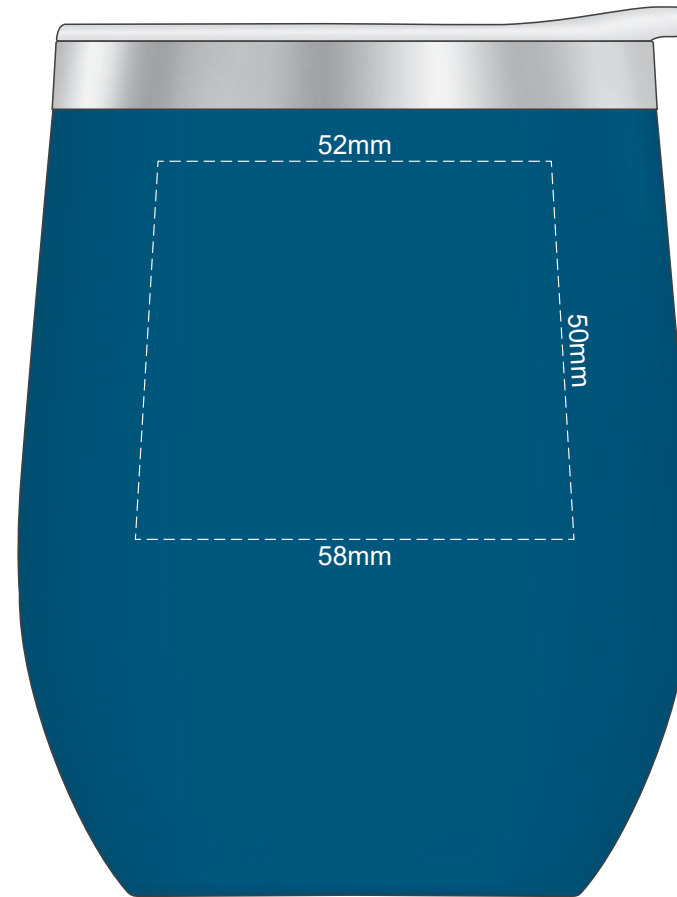

100% of Actual Size  
Pad Print

100% of Actual Size  
Laser Engraving

Please be aware that artwork will adhere to the shape of the product. Therefore, linear shapes that utilise the full print area may appear skewed from the side perspective due to the tapered nature of the product.

Engraves to a Shiny Steel Finish

100% of Actual Size  
Pad Print

100% of Actual Size  
Laser Engraving

Please be aware that artwork will adhere to the shape of the product. Therefore, linear shapes that utilise the full print area may appear skewed from the side perspective due to the tapered nature of the product.

 Engraves to a Natural Etch

100% of Actual Size  
Screen Print (one colour)

220mm

Approximately 26mm  
unprintable area

Approximately 26mm  
unprintable area

43mm

Red Line = Exact opposites of the product  
(centre artwork to the red line)

100% of Actual Size  
Screen Print (one colour)

220mm

43mm

Approximately 26mm  
unprintable area

Approximately 26mm  
unprintable area

Red Line = Exact opposites of the product  
(centre artwork to the red line)