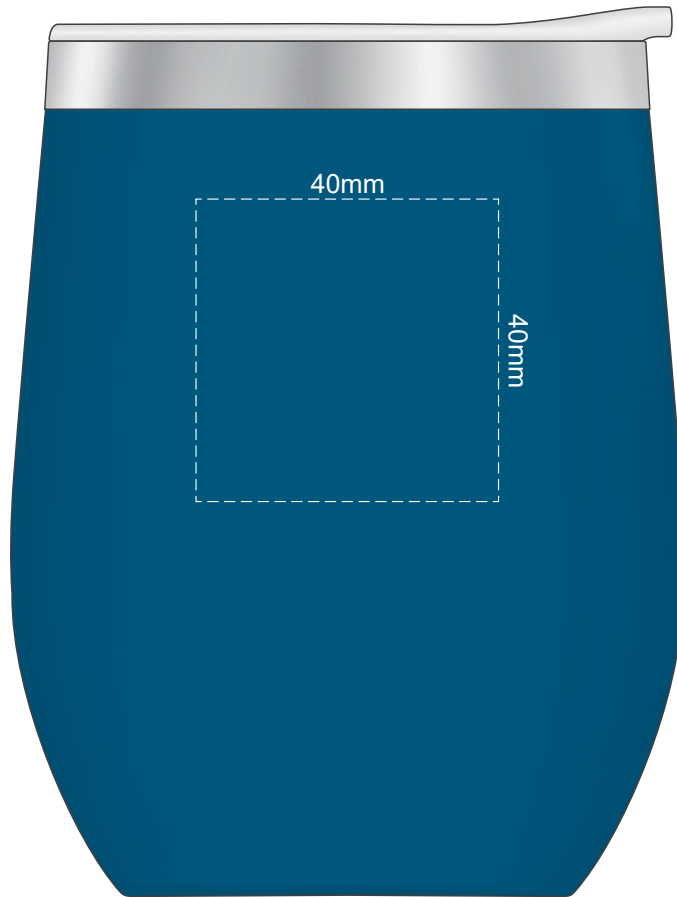

100% of Actual Size  
Pad Print

100% of Actual Size  
Laser Engraving

Please be aware that artwork will adhere to the shape of the product. Therefore, linear shapes that utilise the full print area may appear skewed from the side perspective due to the tapered nature of the product.

Engraves to a Shiny Steel Finish

100% of Actual Size  
Pad Print

100% of Actual Size  
Laser Engraving

Please be aware that artwork will adhere to the shape of the product. Therefore, linear shapes that utilise the full print area may appear skewed from the side perspective due to the tapered nature of the product.

 Engraves to a Natural Etch

100% of Actual Size  
Screen Print (one colour)

220mm

Approximately 26mm  
unprintable area

Approximately 26mm  
unprintable area

43mm

Red Line = Exact opposites of the product  
(centre artwork to the red line)

100% of Actual Size  
Screen Print (one colour)

220mm

43mm

Approximately 26mm  
unprintable area

Approximately 26mm  
unprintable area

Red Line = Exact opposites of the product  
(centre artwork to the red line)