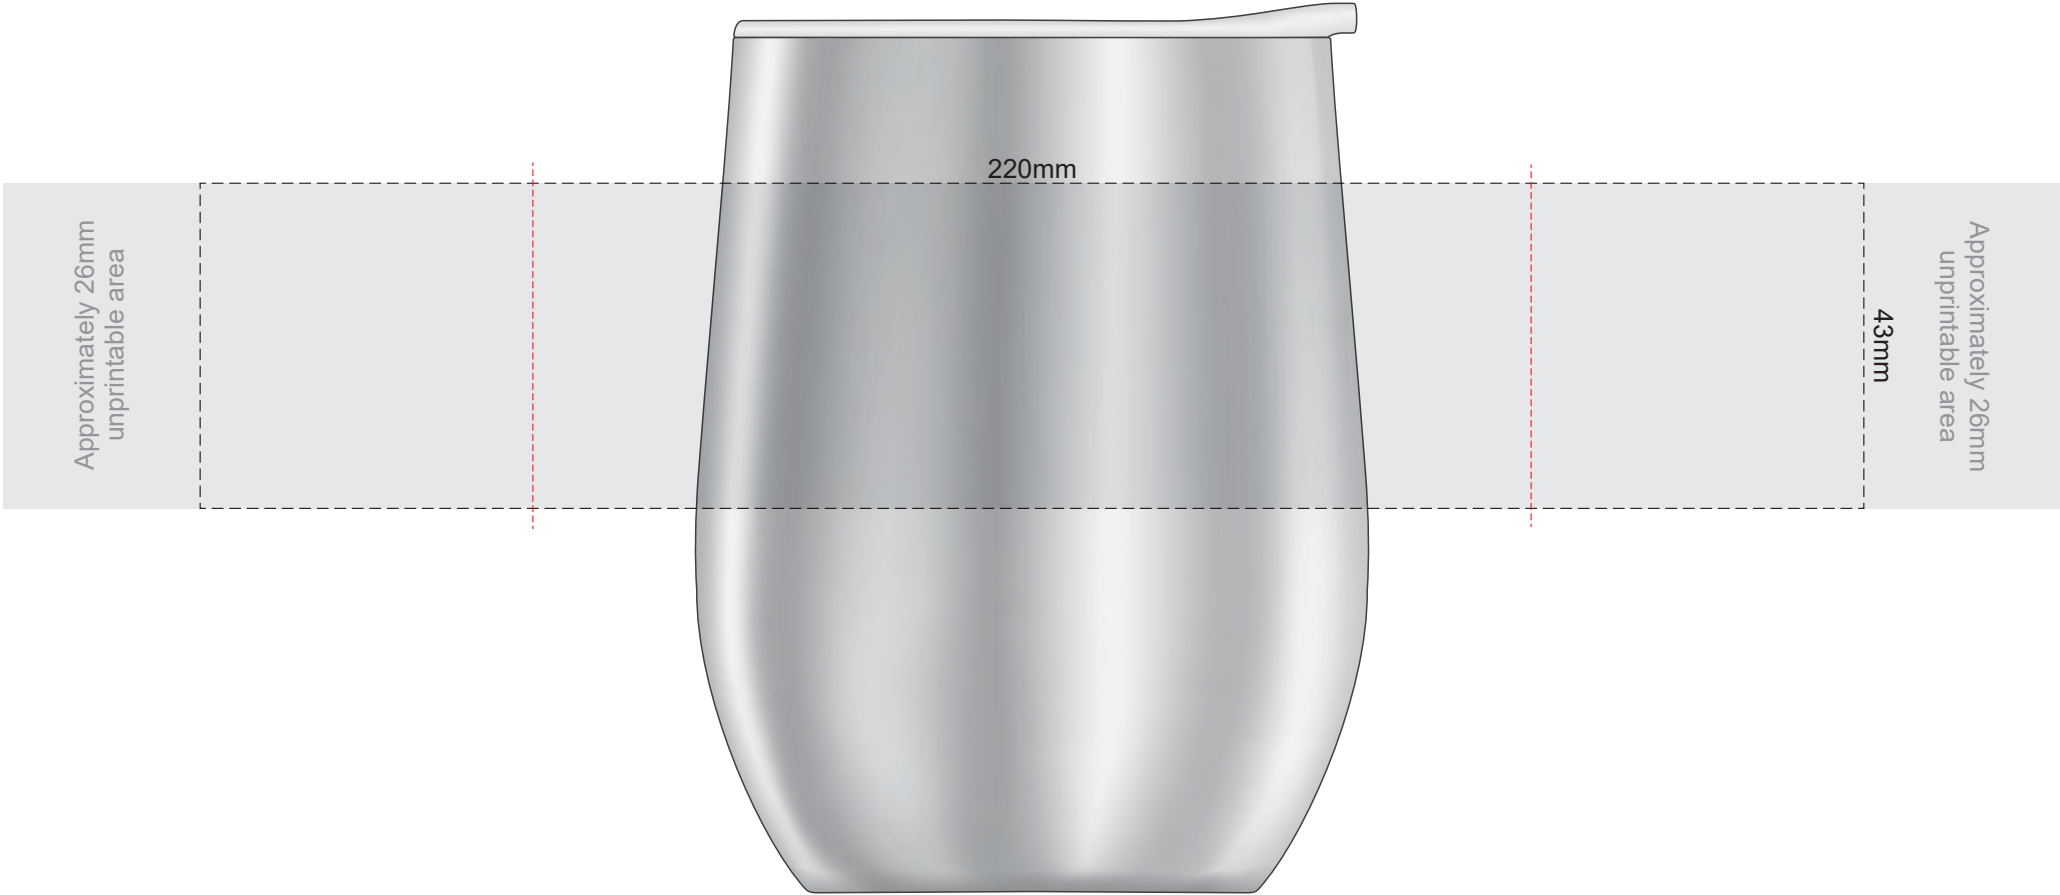

Engraves to a Shiny Steel Finish

100% of Actual Size  
Pad Print

100% of Actual Size  
Laser Engraving

Please be aware that artwork will adhere to the shape of the product. Therefore, linear shapes that utilise the full print area may appear skewed from the side perspective due to the tapered nature of the product.

 Engraves to a Natural Etch

100% of Actual Size  
Screen Print (one colour)

220mm

Approximately 26mm  
unprintable area

Approximately 26mm  
unprintable area

43mm

Red Line = Exact opposites of the product  
(centre artwork to the red line)

100% of Actual Size  
Screen Print (one colour)

220mm

43mm

Approximately 26mm  
unprintable area

Approximately 26mm  
unprintable area

Red Line = Exact opposites of the product  
(centre artwork to the red line)

100% of Actual Size  
Digital Rotary  
(Gloss Finish)

266mm

Approximate 3mm unprintable area

52mm

Red Line = Exact opposites of the product  
(centre artwork to the red line)

100% of Actual Size  
Digital Rotary  
(Gloss Finish)