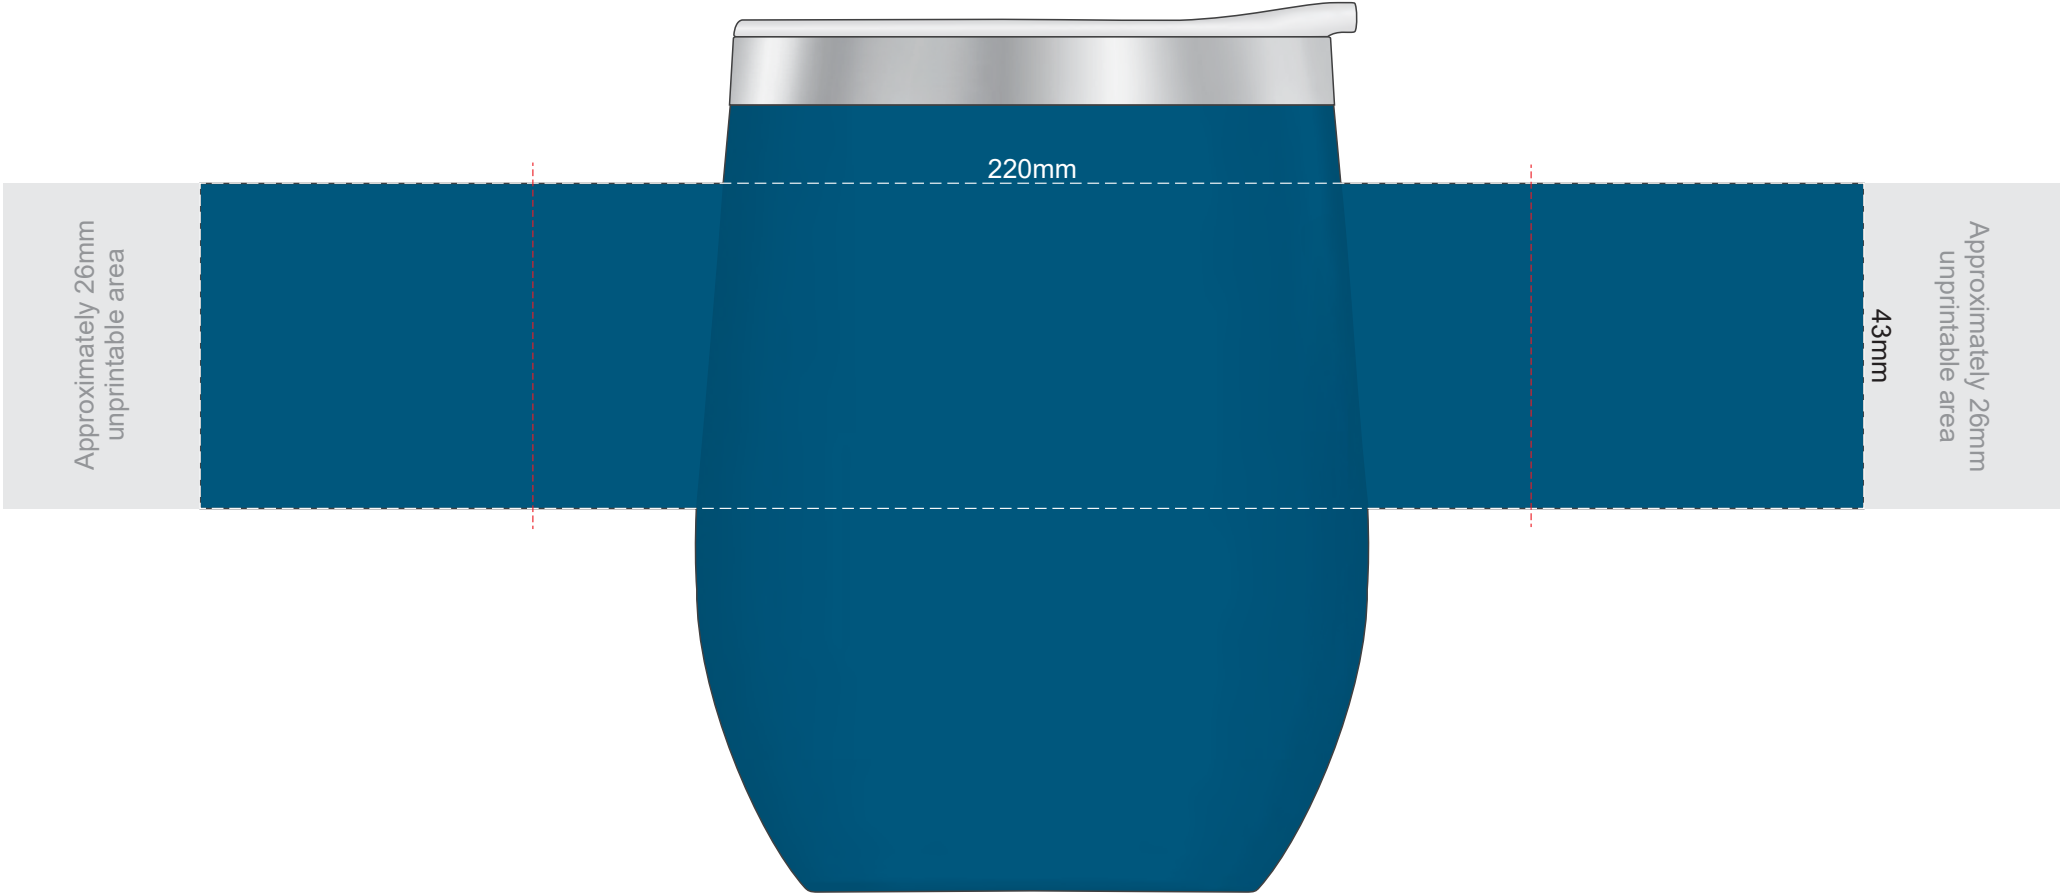

100% of Actual Size  
Pad Print

100% of Actual Size  
Laser Engraving

Please be aware that artwork will adhere to the shape of the product. Therefore, linear shapes that utilise the full print area may appear skewed from the side perspective due to the tapered nature of the product.

Engraves to a Shiny Steel Finish

100% of Actual Size  
Pad Print

100% of Actual Size  
Laser Engraving

Please be aware that artwork will adhere to the shape of the product. Therefore, linear shapes that utilise the full print area may appear skewed from the side perspective due to the tapered nature of the product.

 Engraves to a Natural Etch

100% of Actual Size  
Screen Print (one colour)

220mm

Approximately 26mm  
unprintable area

Approximately 26mm  
unprintable area

43mm

Red Line = Exact opposites of the product  
(centre artwork to the red line)

100% of Actual Size  
Screen Print (one colour)

220mm

43mm

Approximately 26mm  
unprintable area

Approximately 26mm  
unprintable area

Red Line = Exact opposites of the product  
(centre artwork to the red line)