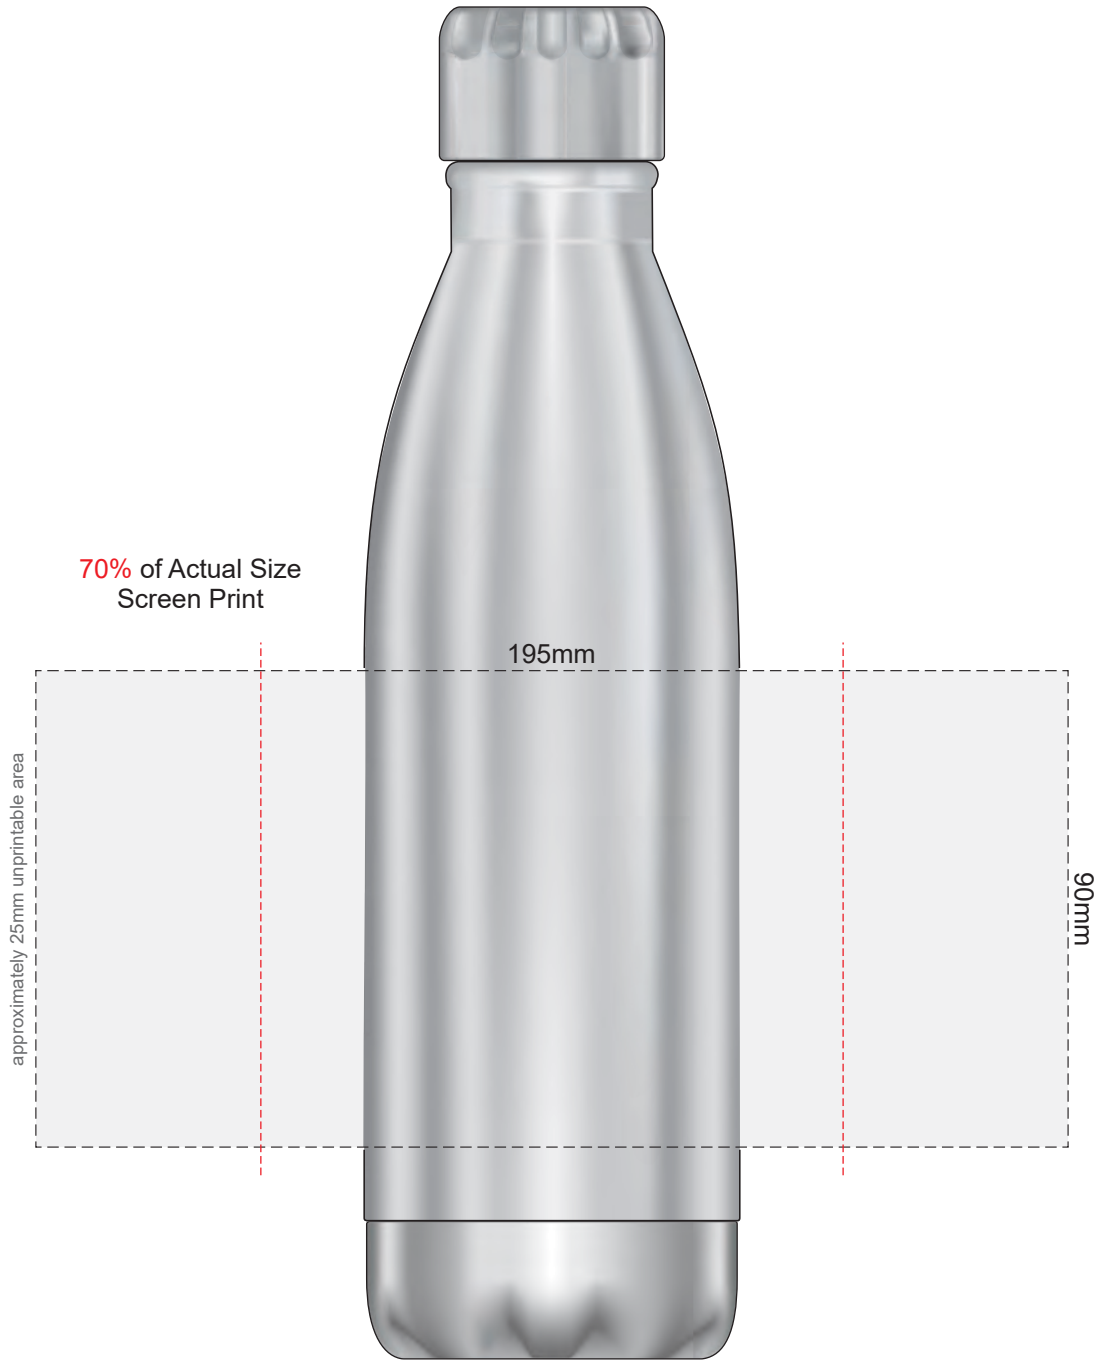

 Engraves to a Natural Etch

100% of Actual Size  
Screen Print (one colour)

220mm

Approximately 26mm  
unprintable area

Approximately 26mm  
unprintable area

43mm

Red Line = Exact opposites of the product  
(centre artwork to the red line)

266mm

Approximate 3mm unprintable area

52mm

Red Line = Exact opposites of the product  
(centre artwork to the red line)

100% of Actual Size  
Pad Print

100% of Actual Size  
Laser Engraving

Engraves to a Shiny Steel Finish

100% of Actual Size  
Pad Print

100% of Actual Size  
Laser Engraving

Silver Engraves to a Natural Etch

70% of Actual Size  
Screen Print

195mm

90mm

approximately 25mm unprintable area

Red Line = Exact opposites of the product  
(centre artwork to the red line)

Red Line = Exact opposites of the product  
(centre artwork to the red line)

70% of Actual Size  
Rotary Digital  
(Gloss Finish)

217mm

approximately 3-5mm unprintable area

90mm

Red Line = Exact opposites of the product  
(centre artwork to the red line)