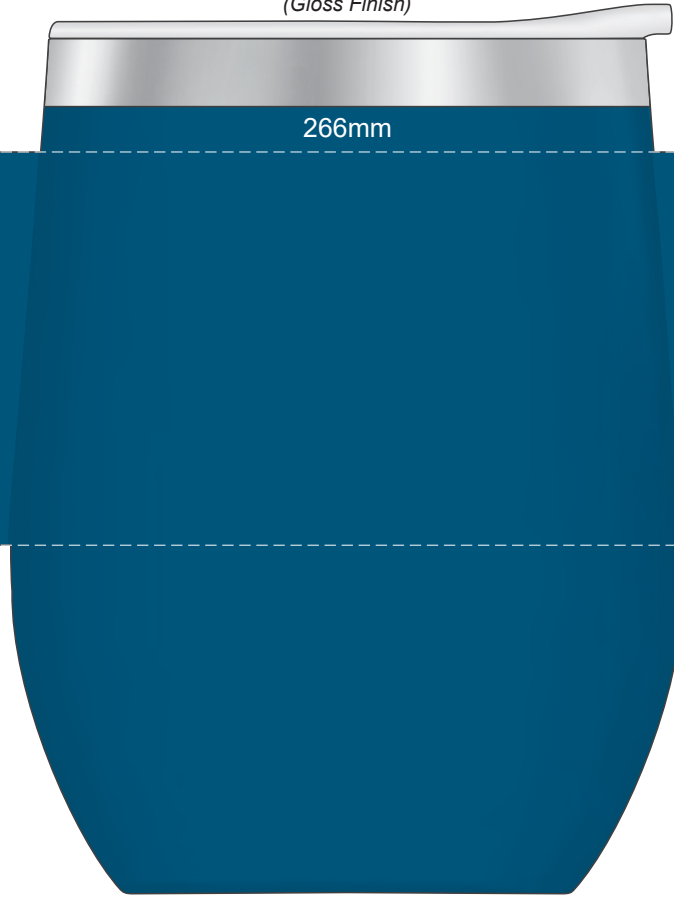

Engraves to a Shiny Steel Finish

100% of Actual Size  
Pad Print

100% of Actual Size  
Laser Engraving

Please be aware that artwork will adhere to the shape of the product. Therefore, linear shapes that utilise the full print area may appear skewed from the side perspective due to the tapered nature of the product.

 Engraves to a Natural Etch

100% of Actual Size  
Screen Print (one colour)

220mm

Approximately 26mm  
unprintable area

Approximately 26mm  
unprintable area

43mm

Red Line = Exact opposites of the product  
(centre artwork to the red line)

100% of Actual Size  
Screen Print (one colour)

220mm

43mm

Approximately 26mm  
unprintable area

Approximately 26mm  
unprintable area

Red Line = Exact opposites of the product  
(centre artwork to the red line)

100% of Actual Size  
Digital Rotary  
(Gloss Finish)

266mm

Approximate 3mm unprintable area

52mm

Red Line = Exact opposites of the product  
(centre artwork to the red line)

100% of Actual Size  
Digital Rotary  
(Gloss Finish)