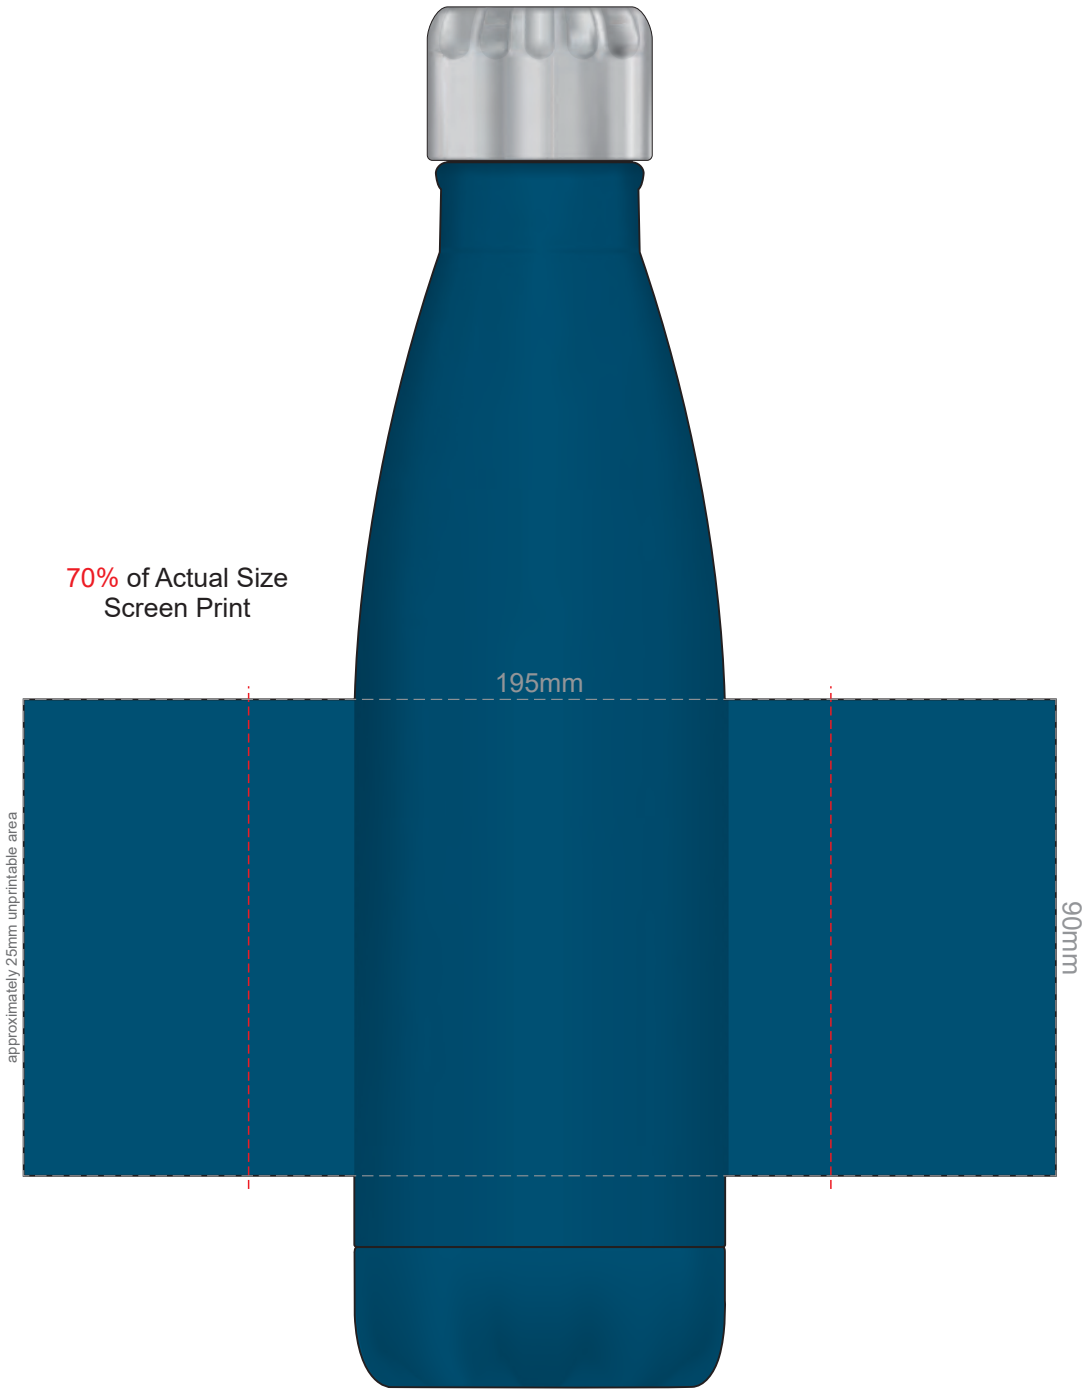

 Engraves to a Natural Etch

100% of Actual Size  
Screen Print (one colour)

220mm

Approximately 26mm  
unprintable area

Approximately 26mm  
unprintable area

43mm

Red Line = Exact opposites of the product  
(centre artwork to the red line)

266mm

Approximate 3mm unprintable area

52mm

Red Line = Exact opposites of the product  
(centre artwork to the red line)

100% of Actual Size  
Pad Print

100% of Actual Size  
Laser Engraving

Engraves to a Shiny Steel Finish

100% of Actual Size  
Pad Print

100% of Actual Size  
Laser Engraving

Silver Engraves to a Natural Etch

70% of Actual Size  
Screen Print

195mm

90mm

approximately 25mm unprintable area

Red Line = Exact opposites of the product  
(centre artwork to the red line)

Red Line = Exact opposites of the product  
(centre artwork to the red line)

70% of Actual Size  
Rotary Digital  
(Gloss Finish)

217mm

approximately 3-5mm unprintable area

90mm

Red Line = Exact opposites of the product  
(centre artwork to the red line)