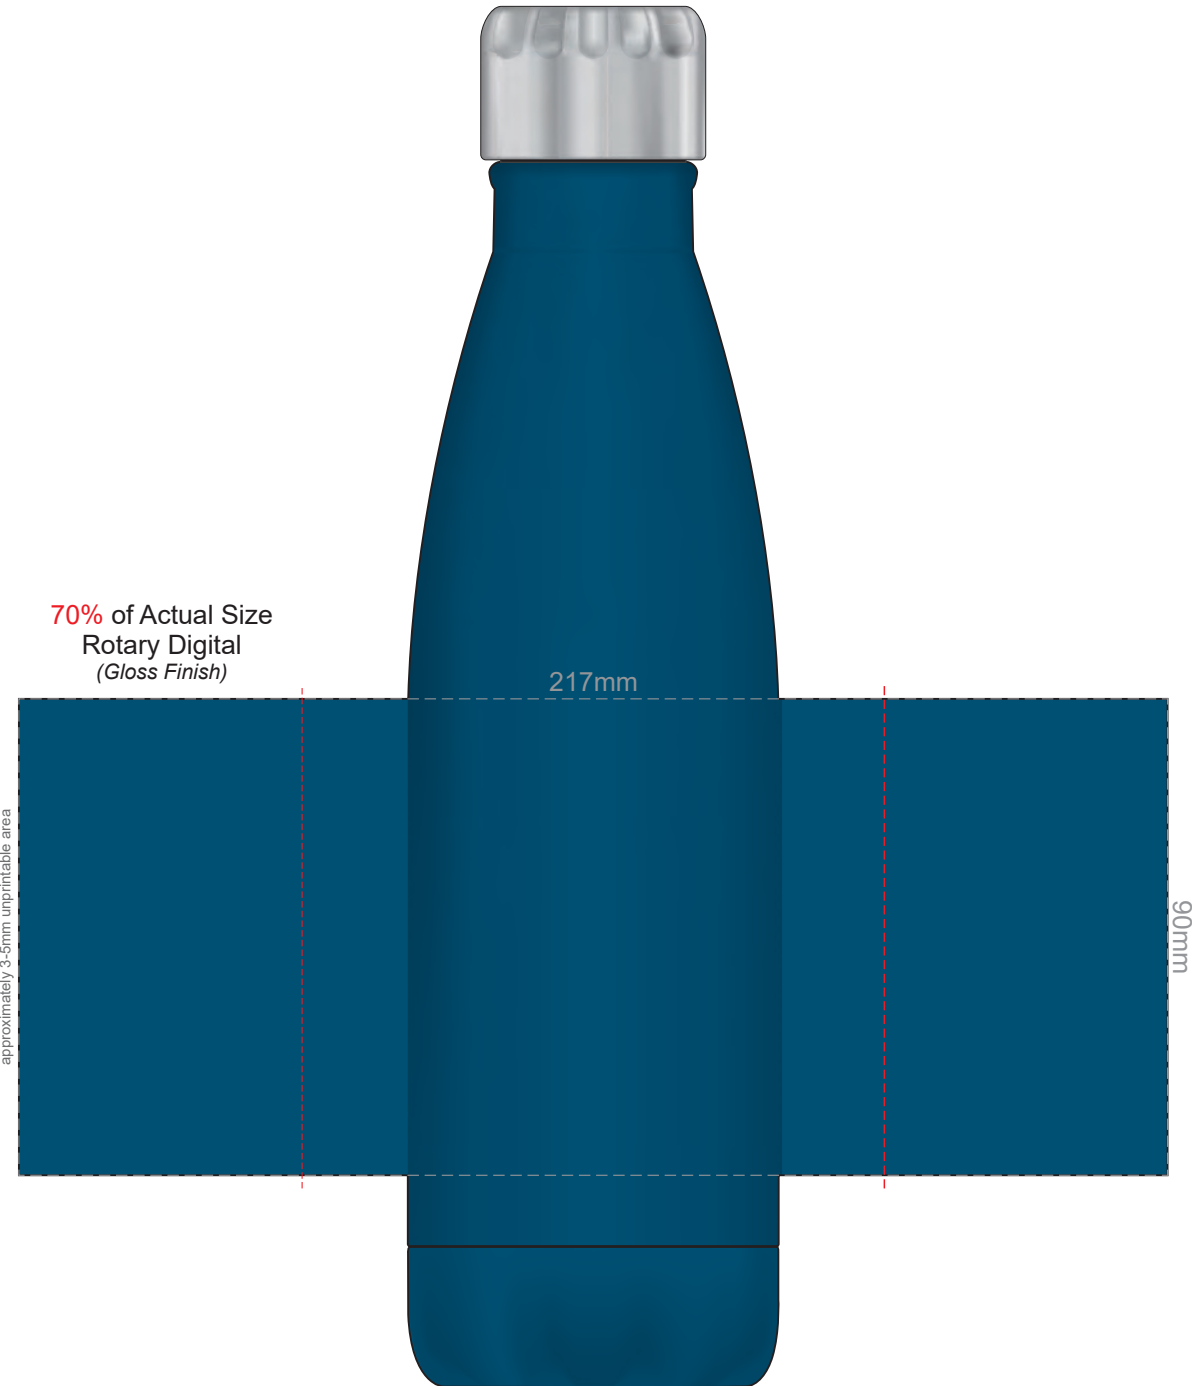

 Engraves to a Natural Etch

100% of Actual Size  
Screen Print (one colour)

220mm

Approximately 26mm  
unprintable area

Approximately 26mm  
unprintable area

43mm

Red Line = Exact opposites of the product  
(centre artwork to the red line)

266mm

Approximate 3mm unprintable area

52mm

Red Line = Exact opposites of the product  
(centre artwork to the red line)

100% of Actual Size  
Pad Print

100% of Actual Size  
Laser Engraving

Engraves to a Shiny Steel Finish

100% of Actual Size  
Pad Print

100% of Actual Size  
Laser Engraving

Silver Engraves to a Natural Etch

70% of Actual Size  
Screen Print

195mm

90mm

approximately 25mm unprintable area

Red Line = Exact opposites of the product  
(centre artwork to the red line)

Red Line = Exact opposites of the product  
(centre artwork to the red line)

70% of Actual Size  
Rotary Digital  
(Gloss Finish)

217mm

approximately 3-5mm unprintable area

90mm

Red Line = Exact opposites of the product  
(centre artwork to the red line)