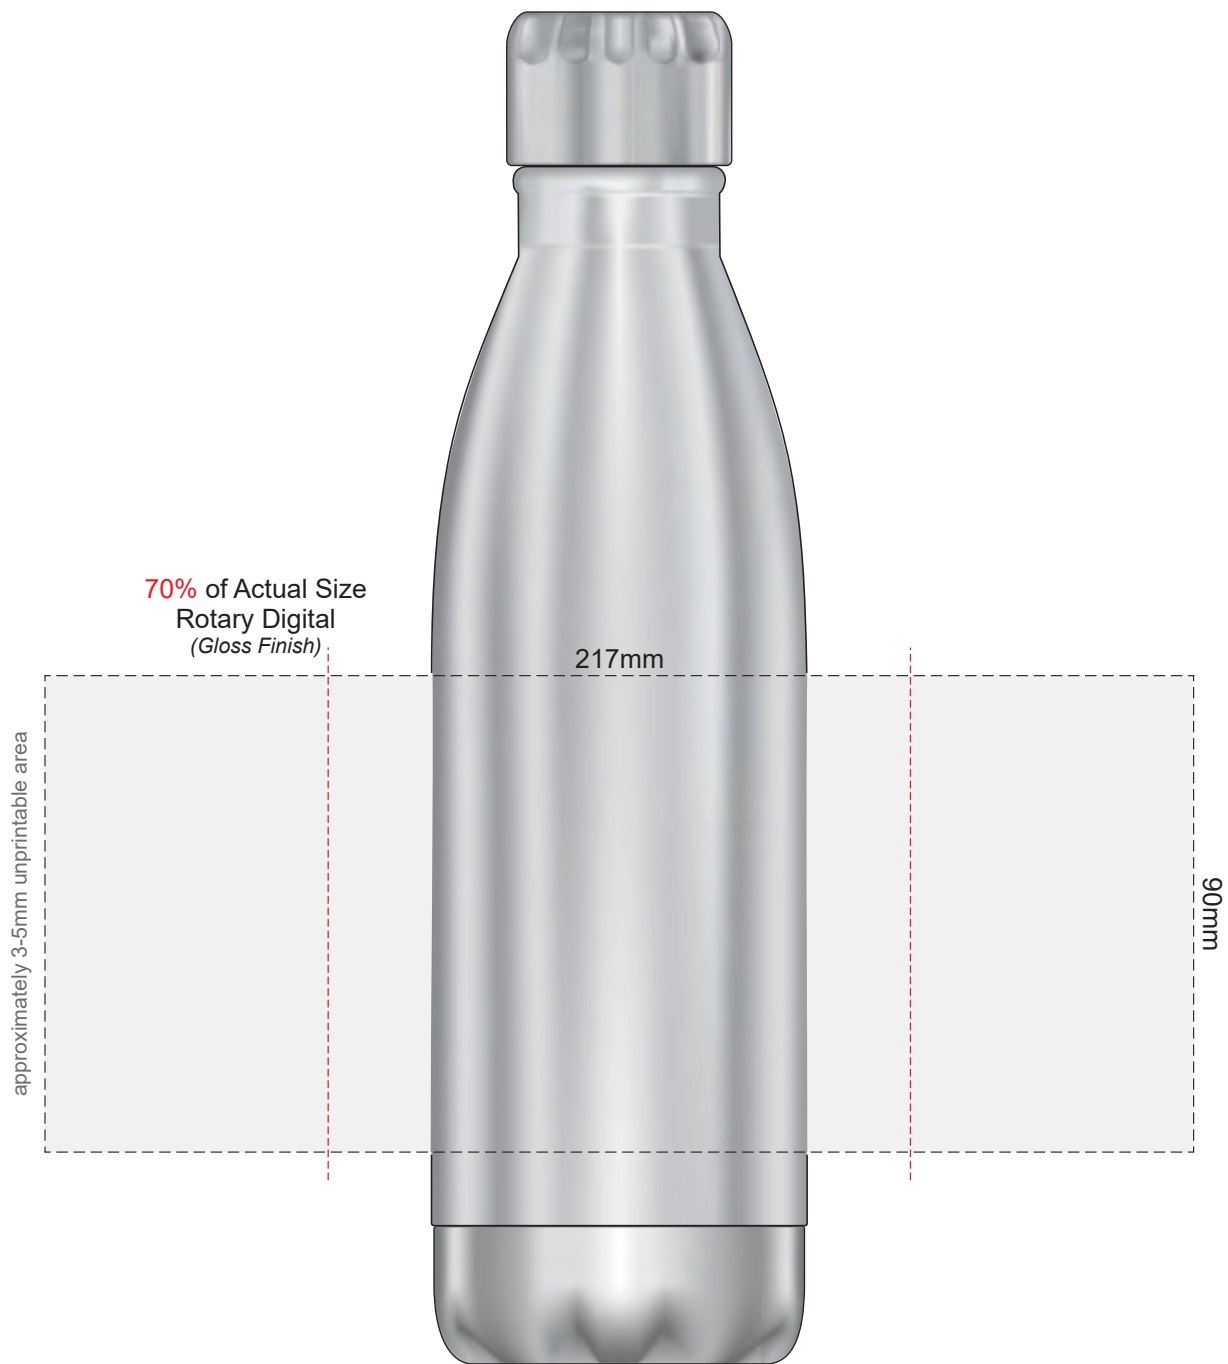

 Engraves to a Natural Etch

100% of Actual Size  
Screen Print (one colour)

220mm

Approximately 26mm  
unprintable area

Approximately 26mm  
unprintable area

43mm

Red Line = Exact opposites of the product  
(centre artwork to the red line)

266mm

Approximate 3mm unprintable area

52mm

Red Line = Exact opposites of the product  
(centre artwork to the red line)

100% of Actual Size  
Pad Print

100% of Actual Size  
Laser Engraving

Engraves to a Shiny Steel Finish

Red Line = Exact opposites of the product  
(centre artwork to the red line)

70% of Actual Size  
Rotary Digital  
(Gloss Finish)

217mm

approximately 3-5mm unprintable area

90mm

Red Line = Exact opposites of the product  
(centre artwork to the red line)

70% of Actual Size  
Rotary Digital  
(Gloss Finish)

217mm

approximately 3-5mm unprintable area

90mm

Red Line = Exact opposites of the product  
(centre artwork to the red line)

30% of Actual Size  
Screen Print  
(One Colour Only)