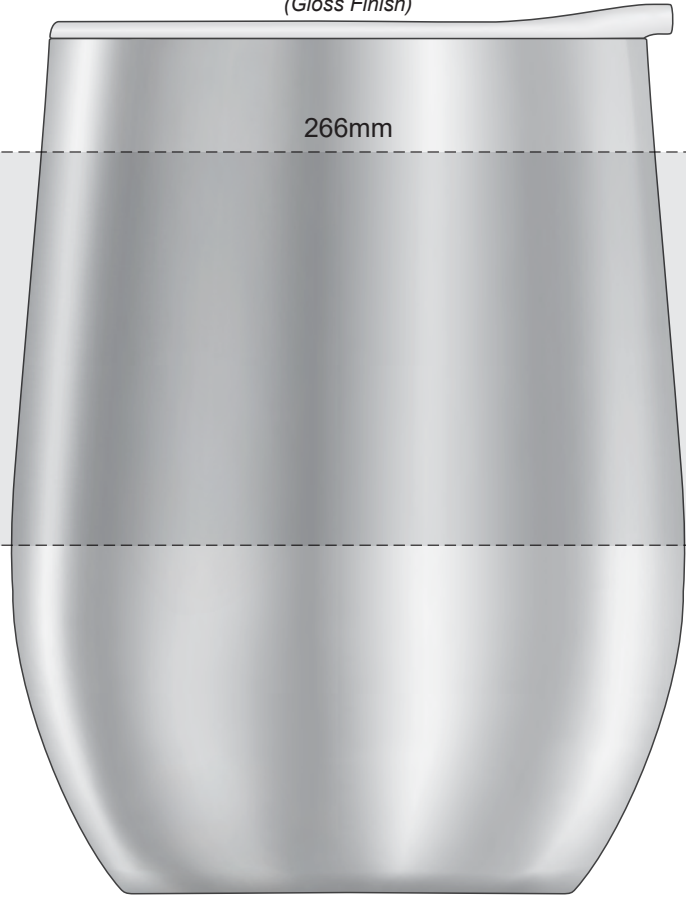

100% of Actual Size  
Pad Print

100% of Actual Size  
Laser Engraving

Please be aware that artwork will adhere to the shape of the product. Therefore, linear shapes that utilise the full print area may appear skewed from the side perspective due to the tapered nature of the product.

Engraves to a Shiny Steel Finish

100% of Actual Size  
Pad Print

100% of Actual Size  
Laser Engraving

Please be aware that artwork will adhere to the shape of the product. Therefore, linear shapes that utilise the full print area may appear skewed from the side perspective due to the tapered nature of the product.

100% of Actual Size  
Digital Rotary  
(Gloss Finish)

266mm

Approximate 3mm unprintable area

52mm

Red Line = Exact opposites of the product  
(centre artwork to the red line)

100% of Actual Size  
Digital Rotary  
(Gloss Finish)

266mm

Approximate 3mm unprintable area

52mm

Red Line = Exact opposites of the product  
(centre artwork to the red line)

100% of Actual Size  
Pad Print

100% of Actual Size  
Laser Engraving

Engraves to a Shiny Steel Finish