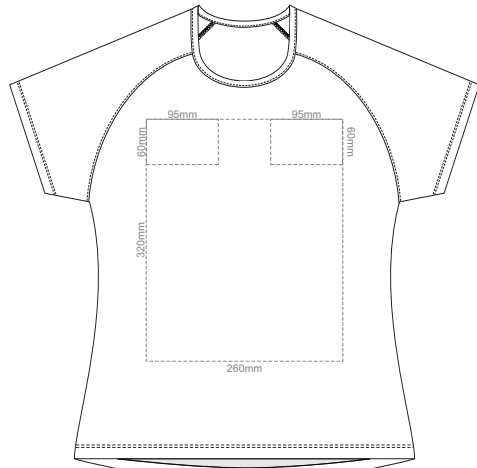

10% of Actual Size
Screen Print

FRONT WOMEN'S EXTRA SMALL

BACK WOMEN'S EXTRA SMALL

10% of Actual Size
Screen Print

WOMEN'S XS LEF SLEEVE WOMEN'S XS RIGHT SLEEVE

10% of Actual Size
Screen Print

FRONT WOMEN'S SMALL

BACK WOMEN'S SMALL

10% of Actual Size
Screen Print

WOMEN'S SMALL LEFT SLEEVE WOMEN'S SMALL RIGHT SLEEVE

10% of Actual Size
Screen Print

FRONT WOMEN'S MEDIUM

BACK WOMEN'S MEDIUM

10% of Actual Size
Screen Print

WOMEN'S MEDIUM LEFT SLEEVE

WOMEN'S MEDIUM RIGHT SLEEVE

10% of Actual Size
Screen Print

FRONT WOMEN'S LARGE

BACK WOMEN'S LARGE

10% of Actual Size
Screen Print

WOMEN'S LARGE LEFT SLEEVE

WOMEN'S LARGE RIGHT SLEEVE

BACK WOMEN'S XXL

10% of Actual Size
Screen Print

WOMEN'S XXL LEFT SLEEVE

WOMEN'S XXL RIGHT SLEEVE

10% of Actual Size
Colourflex Transfer
Faux Embroidery
DigiFlex Transfer

FRONT WOMEN'S EXTRA SMALL
Print area can be rotated to best suit.
Branding area can be moved anywhere within the red line.