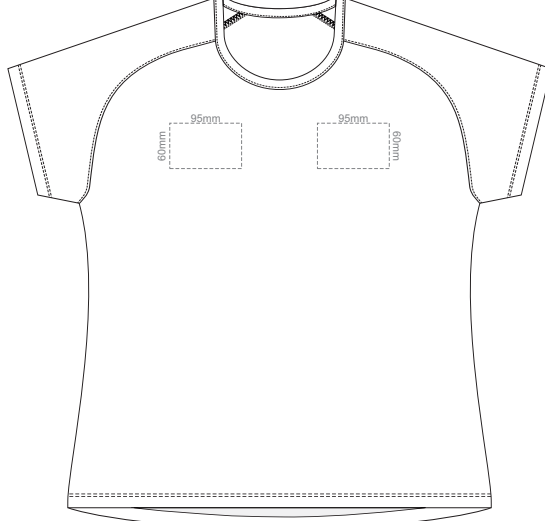

BACK WOMEN'S EXTRA SMALL
Print area 200x260mm can be rotated to best suit.
Branding area can be moved anywhere within the red line.

10% of Actual Size
Colourflex Transfer
Faux Embroidery
DigiFlex Transfer

WOMEN'S SMALL LEFT SLEEVE WOMEN'S SMALL RIGHT SLEEVE

10% of Actual Size
Embroidery

FRONT WOMEN'S MEDIUM

10% of Actual Size
Embroidery

WOMEN'S MEDIUM LEFT SLEEVE WOMEN'S MEDIUM RIGHT SLEEVE

10% of Actual Size
Embroidery

FRONT WOMEN'S LARGE

10% of Actual Size
Embroidery

WOMEN'S LARGE LEFT SLEEVE

WOMEN'S LARGE RIGHT SLEEVE

10% of Actual Size
Embroidery

FRONT WOMEN'S XL

10% of Actual Size
Embroidery

WOMEN'S XL LEFT SLEEVE

WOMEN'S XL RIGHT SLEEVE

10% of Actual Size
Embroidery

FRONT WOMEN'S XXL

10% of Actual Size
Embroidery

WOMEN'S XXL LEFT SLEEVE

WOMEN'S XXL RIGHT SLEEVE