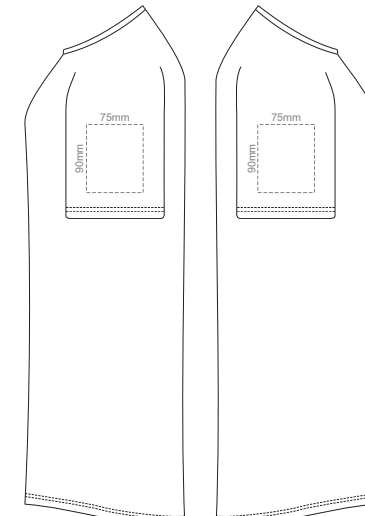

BACK WOMEN'S SMALL

10% of Actual Size
Screen Print

WOMEN'S SMALL LEFT SLEEVE WOMEN'S SMALL RIGHT SLEEVE

10% of Actual Size
Screen Print

FRONT WOMEN'S MEDIUM

BACK WOMEN'S MEDIUM

10% of Actual Size
Screen Print

WOMEN'S MEDIUM LEFT SLEEVE

WOMEN'S MEDIUM RIGHT SLEEVE

10% of Actual Size
Screen Print

FRONT WOMEN'S LARGE

BACK WOMEN'S LARGE

10% of Actual Size
Screen Print

WOMEN'S LARGE LEFT SLEEVE

WOMEN'S LARGE RIGHT SLEEVE

10% of Actual Size
Screen Print

FRONT WOMEN'S XL

BACK WOMEN'S XL

10% of Actual Size
Screen Print

WOMEN'S XL LEFT SLEEVE

WOMEN'S XL RIGHT SLEEVE

10% of Actual Size
Screen Print

FRONT WOMEN'S XXL

BACK WOMEN'S XXL

10% of Actual Size
Screen Print

WOMEN'S XXL LEFT SLEEVE

WOMEN'S XXL RIGHT SLEEVE

10% of Actual Size
Colourflex Transfer
Faux Embroidery
DigiFlex Transfer

FRONT WOMEN'S EXTRA SMALL
Print area can be rotated to best suit.
Branding area can be moved anywhere within the red line.