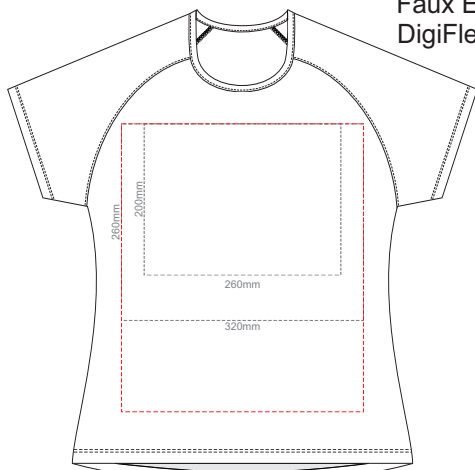

10% of Actual Size
Screen Print

FRONT WOMEN'S XL

BACK WOMEN'S XL

10% of Actual Size
Screen Print

WOMEN'S XL LEFT SLEEVE

WOMEN'S XL RIGHT SLEEVE

10% of Actual Size
Screen Print

FRONT WOMEN'S XXL

BACK WOMEN'S XXL

10% of Actual Size
Screen Print

WOMEN'S XXL LEFT SLEEVE

WOMEN'S XXL RIGHT SLEEVE

10% of Actual Size
Colourflex Transfer
Faux Embroidery
DigiFlex Transfer

FRONT WOMEN'S EXTRA SMALL
Print area can be rotated to best suit.
Branding area can be moved anywhere within the red line.

BACK WOMEN'S EXTRA SMALL
Print area 200x260mm can be rotated to best suit.
Branding area can be moved anywhere within the red line.

10% of Actual Size
Colourflex Transfer
Faux Embroidery
DigiFlex Transfer

WOMEN'S XS LEF SLEEVE WOMEN'S XS RIGHT SLEEVE

10% of Actual Size
Colourflex Transfer
Faux Embroidery
DigiFlex Transfer

FRONT WOMEN'S SMALL
Print area can be rotated to best suit.
Branding area can be moved anywhere within the red line.