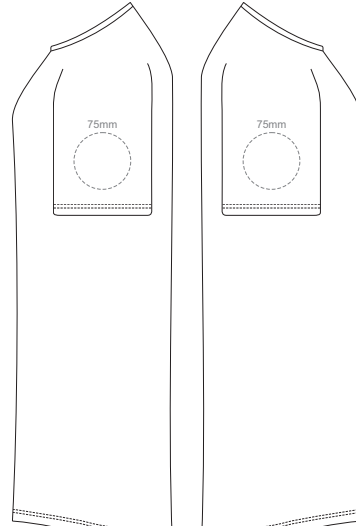

BACK WOMEN'S EXTRA SMALL
Print area 200x260mm can be rotated to best suit.
Branding area can be moved anywhere within the red line.

10% of Actual Size
Colourflex Transfer
Faux Embroidery
DigiFlex Transfer

WOMEN'S SMALL LEFT SLEEVE WOMEN'S SMALL RIGHT SLEEVE

10% of Actual Size
Embroidery

FRONT WOMEN'S MEDIUM

10% of Actual Size
Embroidery

WOMEN'S MEDIUM LEFT SLEEVE WOMEN'S MEDIUM RIGHT SLEEVE

10% of Actual Size
Embroidery

FRONT WOMEN'S LARGE

10% of Actual Size
Embroidery

WOMEN'S LARGE LEFT SLEEVE

WOMEN'S LARGE RIGHT SLEEVE

10% of Actual Size
Embroidery

FRONT WOMEN'S XL

10% of Actual Size
Embroidery

WOMEN'S XL LEFT SLEEVE

WOMEN'S XL RIGHT SLEEVE

10% of Actual Size
Embroidery

FRONT WOMEN'S XXL

10% of Actual Size
Embroidery

WOMEN'S XXL LEFT SLEEVE

WOMEN'S XXL RIGHT SLEEVE