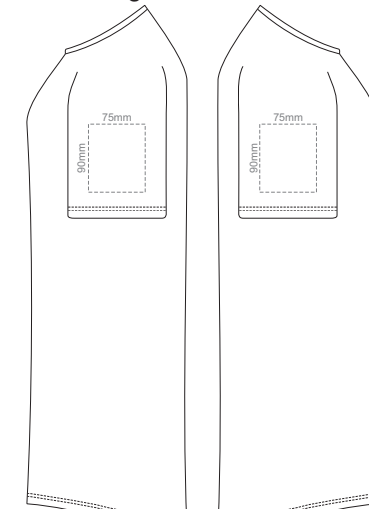

BACK WOMEN'S SMALL
Print area 200x260mm can be rotated to best suit.
Branding area can be moved anywhere within the red line.

10% of Actual Size
Colourflex Transfer
Faux Embroidery
DigiFlex Transfer

WOMEN'S SMALL LEFT SLEEVE WOMEN'S SMALL RIGHT SLEEVE

10% of Actual Size
Colourflex Transfer
Faux Embroidery
DigiFlex Transfer

FRONT WOMEN'S MEDIUM
Print area can be rotated to best suit.
Branding area can be moved **anywhere within the red line.**

BACK WOMEN'S MEDIUM
Print area can be rotated to best suit.
Branding area can be moved **anywhere within the red line.**

10% of Actual Size
Colourflex Transfer
Faux Embroidery
DigiFlex Transfer

WOMEN'S MEDIUM LEFT SLEEVE **WOMEN'S MEDIUM RIGHT SLEEVE**

10% of Actual Size
Colourflex Transfer
Faux Embroidery
DigiFlex Transfer

10% of Actual Size
Colourflex Transfer
Faux Embroidery
DigiFlex Transfer

WOMEN'S LARGE LEFT SLEEVE **WOMEN'S LARGE RIGHT SLEEVE**

10% of Actual Size
Colourflex Transfer
Faux Embroidery
DigiFlex Transfer