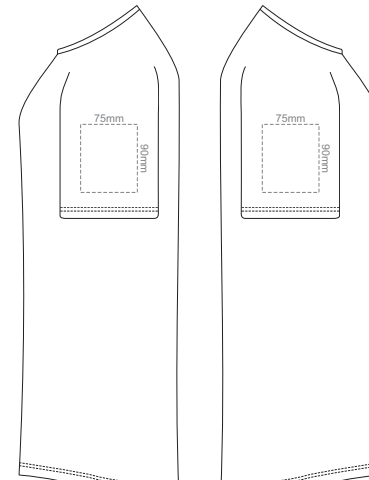

10% of Actual Size
Screen Print

FRONT WOMEN'S EXTRA SMALL

BACK WOMEN'S EXTRA SMALL

10% of Actual Size
Screen Print

WOMEN'S XS LEF SLEEVE WOMEN'S XS RIGHT SLEEVE

10% of Actual Size
Screen Print

FRONT WOMEN'S SMALL

BACK WOMEN'S SMALL

10% of Actual Size
Screen Print

WOMEN'S SMALL LEFT SLEEVE WOMEN'S SMALL RIGHT SLEEVE

10% of Actual Size
Screen Print

FRONT WOMEN'S MEDIUM

BACK WOMEN'S MEDIUM

10% of Actual Size
Screen Print

WOMEN'S MEDIUM LEFT SLEEVE

WOMEN'S MEDIUM RIGHT SLEEVE

10% of Actual Size
Screen Print

FRONT WOMEN'S LARGE

BACK WOMEN'S LARGE

10% of Actual Size
Screen Print

WOMEN'S LARGE LEFT SLEEVE

WOMEN'S LARGE RIGHT SLEEVE

BACK WOMEN'S XXL

10% of Actual Size
Screen Print

WOMEN'S XXL LEFT SLEEVE

WOMEN'S XXL RIGHT SLEEVE

10% of Actual Size
Colourflex Transfer
Faux Embroidery
DigiFlex Transfer

FRONT WOMEN'S EXTRA SMALL
Print area can be rotated to best suit.
Branding area can be moved anywhere within the red line.