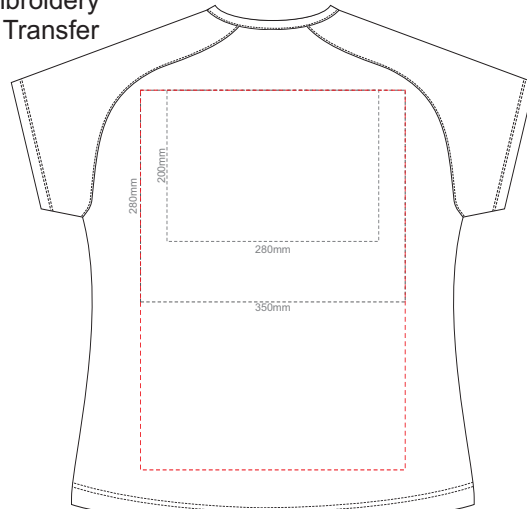

BACK WOMEN'S SMALL
Print area 200x260mm can be rotated to best suit.
Branding area can be moved anywhere within the red line.

10% of Actual Size
Colourflex Transfer
Faux Embroidery
DigiFlex Transfer

WOMEN'S SMALL LEFT SLEEVE WOMEN'S SMALL RIGHT SLEEVE

10% of Actual Size
Colourflex Transfer
Faux Embroidery
DigiFlex Transfer

FRONT WOMEN'S MEDIUM
Print area can be rotated to best suit.
Branding area can be moved **anywhere within the red line.**

BACK WOMEN'S MEDIUM
Print area can be rotated to best suit.
Branding area can be moved **anywhere within the red line.**

10% of Actual Size
Colourflex Transfer
Faux Embroidery
DigiFlex Transfer

WOMEN'S MEDIUM LEFT SLEEVE **WOMEN'S MEDIUM RIGHT SLEEVE**

10% of Actual Size
Colourflex Transfer
Faux Embroidery
DigiFlex Transfer

FRONT WOMEN'S LARGE
Print area can be rotated to best suit.
Branding area can be moved **anywhere within the red line.**

BACK WOMEN'S LARGE
Print area can be rotated to best suit.
Branding area can be moved **anywhere within the red line.**