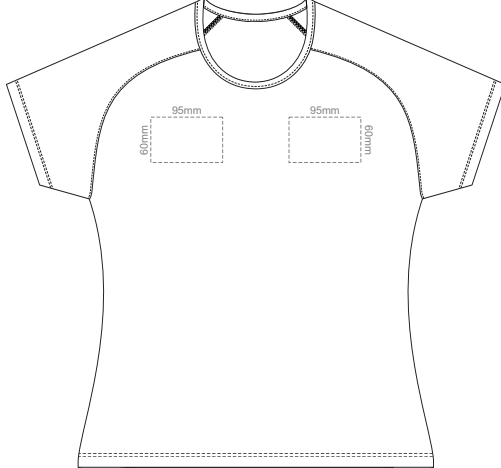

BACK WOMEN'S EXTRA SMALL
Print area 200x260mm can be rotated to best suit.
Branding area can be moved anywhere within the red line.

10% of Actual Size
Colourflex Transfer
Faux Embroidery
DigiFlex Transfer

BACK WOMEN'S XXL
Print area can be rotated to best suit.
Branding area can be moved **anywhere within the red line.**

10% of Actual Size
Colourflex Transfer
Faux Embroidery
DigiFlex Transfer

WOMEN'S XXL LEFT SLEEVE **WOMEN'S XXL RIGHT SLEEVE**

10% of Actual Size
Embroidery

FRONT WOMEN'S EXTRA SMALL

10% of Actual Size
Embroidery

WOMEN'S XS LEF SLEEVE WOMEN'S XS RIGHT SLEEVE

10% of Actual Size
Embroidery

FRONT WOMEN'S SMALL

10% of Actual Size
Embroidery

WOMEN'S SMALL LEFT SLEEVE WOMEN'S SMALL RIGHT SLEEVE

10% of Actual Size
Embroidery

FRONT WOMEN'S MEDIUM

10% of Actual Size
Embroidery

WOMEN'S MEDIUM LEFT SLEEVE WOMEN'S MEDIUM RIGHT SLEEVE

10% of Actual Size
Embroidery