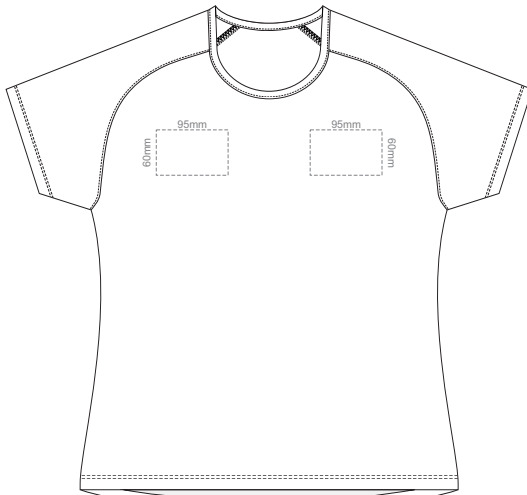

BACK WOMEN'S XXL
Print area can be rotated to best suit.
Branding area can be moved **anywhere within the red line.**

10% of Actual Size
Colourflex Transfer
Faux Embroidery
DigiFlex Transfer

WOMEN'S XXL LEFT SLEEVE **WOMEN'S XXL RIGHT SLEEVE**

10% of Actual Size
Embroidery

FRONT WOMEN'S EXTRA SMALL

10% of Actual Size
Embroidery

WOMEN'S XS LEF SLEEVE WOMEN'S XS RIGHT SLEEVE

10% of Actual Size
Embroidery

FRONT WOMEN'S SMALL

10% of Actual Size
Embroidery

WOMEN'S SMALL LEFT SLEEVE WOMEN'S SMALL RIGHT SLEEVE

10% of Actual Size
Embroidery

FRONT WOMEN'S MEDIUM

10% of Actual Size
Embroidery

WOMEN'S MEDIUM LEFT SLEEVE WOMEN'S MEDIUM RIGHT SLEEVE

10% of Actual Size
Embroidery