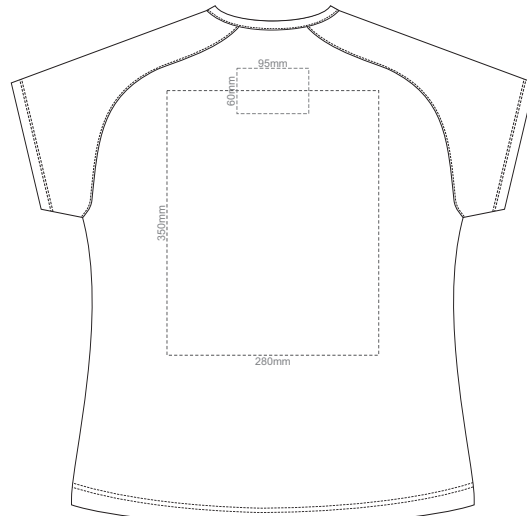

BACK WOMEN'S SMALL

10% of Actual Size
Screen Print

WOMEN'S SMALL LEFT SLEEVE WOMEN'S SMALL RIGHT SLEEVE

10% of Actual Size
Screen Print

FRONT WOMEN'S MEDIUM

BACK WOMEN'S MEDIUM

10% of Actual Size
Screen Print

WOMEN'S MEDIUM LEFT SLEEVE

WOMEN'S MEDIUM RIGHT SLEEVE

10% of Actual Size
Screen Print

FRONT WOMEN'S LARGE

BACK WOMEN'S LARGE

10% of Actual Size
Screen Print

WOMEN'S LARGE LEFT SLEEVE

WOMEN'S LARGE RIGHT SLEEVE

10% of Actual Size
Screen Print

FRONT WOMEN'S XL

BACK WOMEN'S XL

10% of Actual Size
Screen Print

WOMEN'S XL LEFT SLEEVE

WOMEN'S XL RIGHT SLEEVE

10% of Actual Size
Screen Print

FRONT WOMEN'S XXL

BACK WOMEN'S XXL

10% of Actual Size
Screen Print

WOMEN'S XXL LEFT SLEEVE

WOMEN'S XXL RIGHT SLEEVE

10% of Actual Size
Colourflex Transfer
Faux Embroidery
DigiFlex Transfer

FRONT WOMEN'S EXTRA SMALL
Print area can be rotated to best suit.
Branding area can be moved anywhere within the red line.