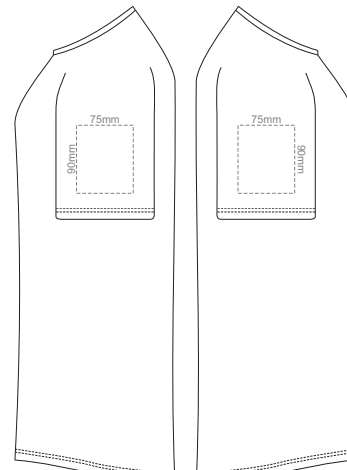

10% of Actual Size
Screen Print

FRONT WOMEN'S XL

BACK WOMEN'S XL

10% of Actual Size
Screen Print

WOMEN'S XL LEFT SLEEVE

WOMEN'S XL RIGHT SLEEVE

10% of Actual Size
Screen Print

FRONT WOMEN'S XXL

BACK WOMEN'S XXL

10% of Actual Size
Screen Print

WOMEN'S XXL LEFT SLEEVE

WOMEN'S XXL RIGHT SLEEVE

10% of Actual Size
Colourflex Transfer
Faux Embroidery
DigiFlex Transfer

FRONT WOMEN'S EXTRA SMALL
Print area can be rotated to best suit.
Branding area can be moved anywhere within the red line.

BACK WOMEN'S EXTRA SMALL
Print area 200x260mm can be rotated to best suit.
Branding area can be moved anywhere within the red line.

10% of Actual Size
Colourflex Transfer
Faux Embroidery
DigiFlex Transfer

WOMEN'S XS LEF SLEEVE WOMEN'S XS RIGHT SLEEVE

10% of Actual Size
Colourflex Transfer
Faux Embroidery
DigiFlex Transfer

FRONT WOMEN'S SMALL
Print area can be rotated to best suit.
Branding area can be moved anywhere within the red line.