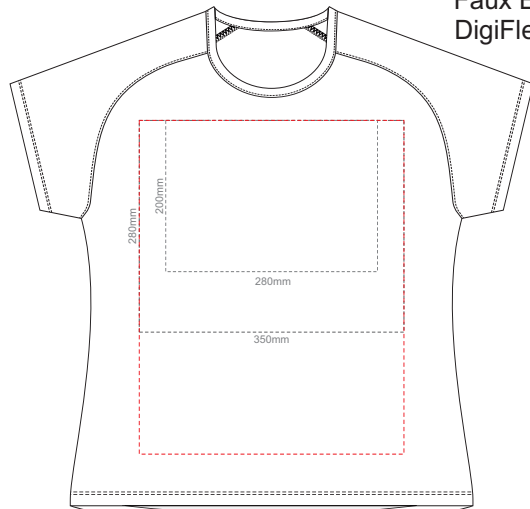

WOMEN'S XS LEF SLEEVE WOMEN'S XS RIGHT SLEEVE

10% of Actual Size
Colourflex Transfer
Faux Embroidery
DigiFlex Transfer

FRONT WOMEN'S SMALL
Print area can be rotated to best suit.
Branding area can be moved anywhere within the red line.

BACK WOMEN'S SMALL
Print area 200x260mm can be rotated to best suit.
Branding area can be moved anywhere within the red line.

10% of Actual Size
Colourflex Transfer
Faux Embroidery
DigiFlex Transfer

WOMEN'S SMALL LEFT SLEEVE WOMEN'S SMALL RIGHT SLEEVE

10% of Actual Size
Colourflex Transfer
Faux Embroidery
DigiFlex Transfer

FRONT WOMEN'S MEDIUM
Print area can be rotated to best suit.
Branding area can be moved **anywhere within the red line.**

BACK WOMEN'S MEDIUM
Print area can be rotated to best suit.
Branding area can be moved **anywhere within the red line.**

10% of Actual Size
Colourflex Transfer
Faux Embroidery
DigiFlex Transfer

WOMEN'S MEDIUM LEFT SLEEVE **WOMEN'S MEDIUM RIGHT SLEEVE**

10% of Actual Size
Colourflex Transfer
Faux Embroidery
DigiFlex Transfer