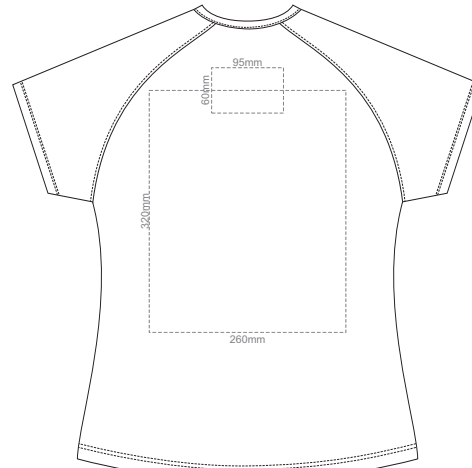

10% of Actual Size
Screen Print

FRONT WOMEN'S EXTRA SMALL

BACK WOMEN'S EXTRA SMALL

10% of Actual Size
Screen Print

WOMEN'S XS LEF SLEEVE WOMEN'S XS RIGHT SLEEVE

10% of Actual Size
Screen Print

FRONT WOMEN'S SMALL

BACK WOMEN'S SMALL

10% of Actual Size
Screen Print

WOMEN'S SMALL LEFT SLEEVE WOMEN'S SMALL RIGHT SLEEVE

10% of Actual Size
Screen Print

FRONT WOMEN'S MEDIUM

BACK WOMEN'S MEDIUM

10% of Actual Size
Screen Print

WOMEN'S MEDIUM LEFT SLEEVE

WOMEN'S MEDIUM RIGHT SLEEVE

10% of Actual Size
Screen Print

FRONT WOMEN'S LARGE

BACK WOMEN'S LARGE

10% of Actual Size
Screen Print

WOMEN'S LARGE LEFT SLEEVE

WOMEN'S LARGE RIGHT SLEEVE

BACK WOMEN'S XXL

10% of Actual Size
Screen Print

WOMEN'S XXL LEFT SLEEVE

WOMEN'S XXL RIGHT SLEEVE

10% of Actual Size
Colourflex Transfer
Faux Embroidery
DigiFlex Transfer

FRONT WOMEN'S EXTRA SMALL
Print area can be rotated to best suit.
Branding area can be moved anywhere within the red line.