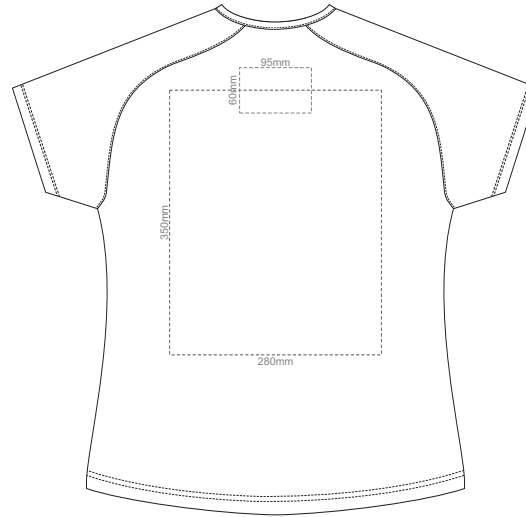

10% of Actual Size
Screen Print

FRONT WOMEN'S EXTRA SMALL

BACK WOMEN'S EXTRA SMALL

10% of Actual Size
Screen Print

WOMEN'S XS LEF SLEEVE WOMEN'S XS RIGHT SLEEVE

10% of Actual Size
Screen Print

FRONT WOMEN'S SMALL

BACK WOMEN'S SMALL

10% of Actual Size
Screen Print

WOMEN'S SMALL LEFT SLEEVE WOMEN'S SMALL RIGHT SLEEVE

10% of Actual Size
Screen Print

FRONT WOMEN'S MEDIUM

BACK WOMEN'S MEDIUM

10% of Actual Size
Screen Print

WOMEN'S MEDIUM LEFT SLEEVE

WOMEN'S MEDIUM RIGHT SLEEVE

10% of Actual Size
Screen Print

FRONT WOMEN'S LARGE

BACK WOMEN'S LARGE

10% of Actual Size
Screen Print

WOMEN'S LARGE LEFT SLEEVE

WOMEN'S LARGE RIGHT SLEEVE

BACK WOMEN'S XXL

10% of Actual Size
Screen Print

WOMEN'S XXL LEFT SLEEVE

WOMEN'S XXL RIGHT SLEEVE

10% of Actual Size
Colourflex Transfer
Faux Embroidery
DigiFlex Transfer

FRONT WOMEN'S EXTRA SMALL
Print area can be rotated to best suit.
Branding area can be moved anywhere within the red line.