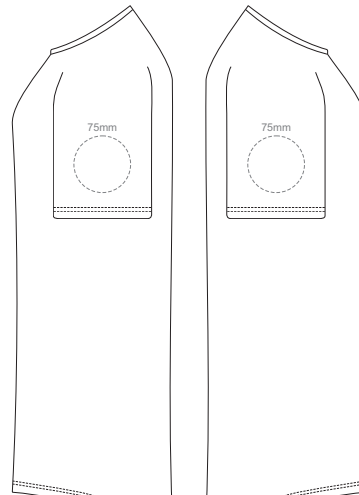

BACK WOMEN'S EXTRA SMALL
Print area 200x260mm can be rotated to best suit.
Branding area can be moved anywhere within the red line.

10% of Actual Size
Colourflex Transfer
Faux Embroidery
DigiFlex Transfer

10% of Actual Size
Embroidery

FRONT WOMEN'S EXTRA SMALL

10% of Actual Size
Embroidery

WOMEN'S XS LEF SLEEVE WOMEN'S XS RIGHT SLEEVE

10% of Actual Size
Embroidery

FRONT WOMEN'S SMALL

10% of Actual Size
Embroidery

WOMEN'S SMALL LEFT SLEEVE WOMEN'S SMALL RIGHT SLEEVE

10% of Actual Size
Embroidery

FRONT WOMEN'S MEDIUM

10% of Actual Size
Embroidery

WOMEN'S MEDIUM LEFT SLEEVE WOMEN'S MEDIUM RIGHT SLEEVE

10% of Actual Size
Embroidery

FRONT WOMEN'S LARGE

10% of Actual Size
Embroidery

WOMEN'S LARGE LEFT SLEEVE

WOMEN'S LARGE RIGHT SLEEVE

10% of Actual Size
Embroidery

FRONT WOMEN'S XL

10% of Actual Size
Embroidery

WOMEN'S XL LEFT SLEEVE