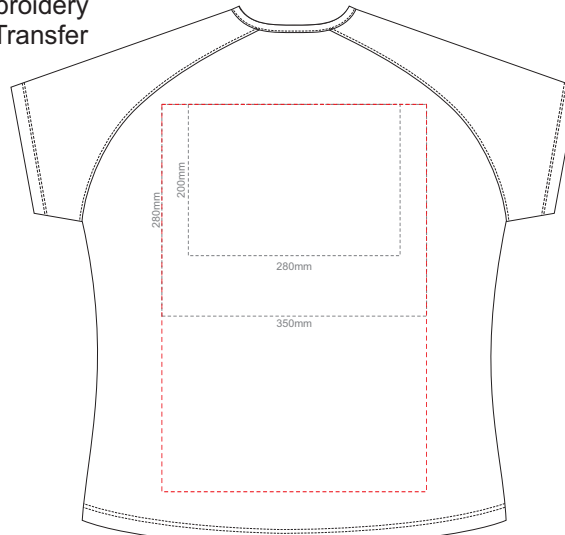

10% of Actual Size
Colourflex Transfer
Faux Embroidery
DigiFlex Transfer

WOMEN'S LARGE LEFT SLEEVE **WOMEN'S LARGE RIGHT SLEEVE**

10% of Actual Size
Colourflex Transfer
Faux Embroidery
DigiFlex Transfer

FRONT WOMEN'S XL
Print area can be rotated to best suit.
Branding area can be moved **anywhere within the red line.**

BACK WOMEN'S XL
Print area can be rotated to best suit.
Branding area can be moved **anywhere within the red line.**

10% of Actual Size
Colourflex Transfer
Faux Embroidery
DigiFlex Transfer

WOMEN'S XL LEFT SLEEVE **WOMEN'S XL RIGHT SLEEVE**

10% of Actual Size
Colourflex Transfer
Faux Embroidery
DigiFlex Transfer

FRONT WOMEN'S XXL
Print area can be rotated to best suit.
Branding area can be moved **anywhere within the red line.**

BACK WOMEN'S XXL
Print area can be rotated to best suit.
Branding area can be moved **anywhere within the red line.**

10% of Actual Size
Colourflex Transfer
Faux Embroidery
DigiFlex Transfer

WOMEN'S XXL LEFT SLEEVE **WOMEN'S XXL RIGHT SLEEVE**