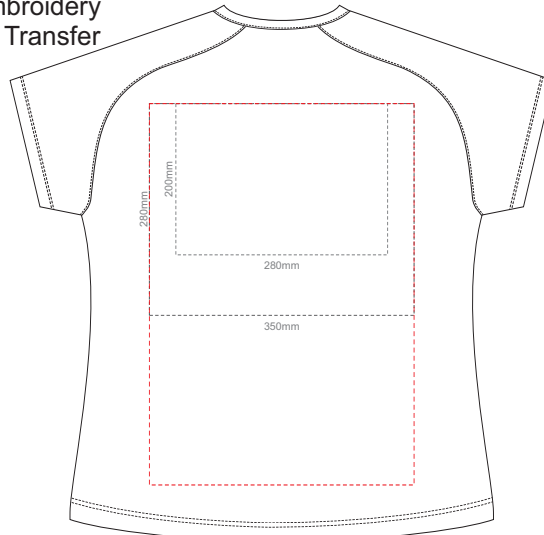

FRONT WOMEN'S LARGE
Print area can be rotated to best suit.
Branding area can be moved **anywhere within the red line.**

BACK WOMEN'S LARGE
Print area can be rotated to best suit.
Branding area can be moved **anywhere within the red line.**

10% of Actual Size
Colourflex Transfer
Faux Embroidery
DigiFlex Transfer

WOMEN'S LARGE LEFT SLEEVE **WOMEN'S LARGE RIGHT SLEEVE**

10% of Actual Size
Colourflex Transfer
Faux Embroidery
DigiFlex Transfer

FRONT WOMEN'S XL
Print area can be rotated to best suit.
Branding area can be moved **anywhere within the red line.**

BACK WOMEN'S XL
Print area can be rotated to best suit.
Branding area can be moved **anywhere within the red line.**

10% of Actual Size
Colourflex Transfer
Faux Embroidery
DigiFlex Transfer

WOMEN'S XL LEFT SLEEVE **WOMEN'S XL RIGHT SLEEVE**

10% of Actual Size
Colourflex Transfer
Faux Embroidery
DigiFlex Transfer

FRONT WOMEN'S XXL
Print area can be rotated to best suit.
Branding area can be moved **anywhere within the red line.**