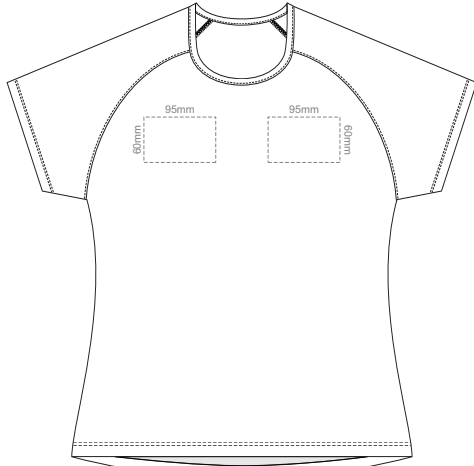

BACK WOMEN'S EXTRA SMALL
Print area 200x260mm can be rotated to best suit.
Branding area can be moved anywhere within the red line.

10% of Actual Size
Colourflex Transfer
Faux Embroidery
DigiFlex Transfer

10% of Actual Size
Colourflex Transfer
Faux Embroidery
DigiFlex Transfer

WOMEN'S XL LEFT SLEEVE **WOMEN'S XL RIGHT SLEEVE**

10% of Actual Size
Colourflex Transfer
Faux Embroidery
DigiFlex Transfer

FRONT WOMEN'S XXL
Print area can be rotated to best suit.
Branding area can be moved **anywhere within the red line.**

BACK WOMEN'S XXL
Print area can be rotated to best suit.
Branding area can be moved **anywhere within the red line.**

10% of Actual Size
Colourflex Transfer
Faux Embroidery
DigiFlex Transfer

WOMEN'S XXL LEFT SLEEVE **WOMEN'S XXL RIGHT SLEEVE**

10% of Actual Size
Embroidery

FRONT WOMEN'S EXTRA SMALL

10% of Actual Size
Embroidery

WOMEN'S XS LEF SLEEVE WOMEN'S XS RIGHT SLEEVE

10% of Actual Size
Embroidery

FRONT WOMEN'S SMALL

10% of Actual Size
Embroidery