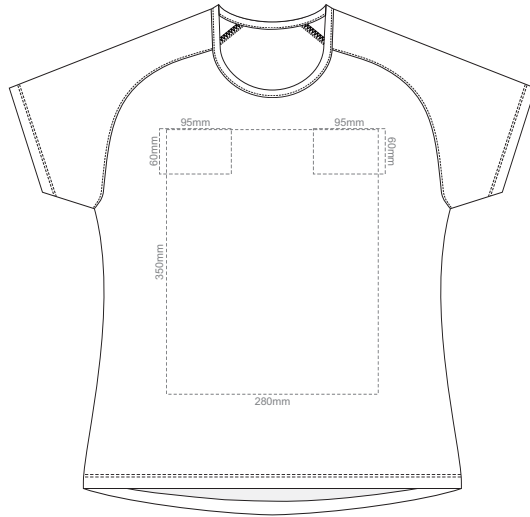

10% of Actual Size
Screen Print

FRONT WOMEN'S EXTRA SMALL

BACK WOMEN'S EXTRA SMALL

10% of Actual Size
Screen Print

WOMEN'S XS LEF SLEEVE WOMEN'S XS RIGHT SLEEVE

10% of Actual Size
Screen Print

FRONT WOMEN'S SMALL

BACK WOMEN'S SMALL

10% of Actual Size
Screen Print

WOMEN'S SMALL LEFT SLEEVE WOMEN'S SMALL RIGHT SLEEVE

10% of Actual Size
Screen Print

FRONT WOMEN'S MEDIUM

BACK WOMEN'S MEDIUM

10% of Actual Size
Screen Print

WOMEN'S MEDIUM LEFT SLEEVE

WOMEN'S MEDIUM RIGHT SLEEVE

10% of Actual Size
Screen Print

FRONT WOMEN'S LARGE

BACK WOMEN'S LARGE

10% of Actual Size
Screen Print

WOMEN'S LARGE LEFT SLEEVE

WOMEN'S LARGE RIGHT SLEEVE

BACK WOMEN'S XXL

10% of Actual Size
Screen Print

WOMEN'S XXL LEFT SLEEVE

WOMEN'S XXL RIGHT SLEEVE

10% of Actual Size
Colourflex Transfer
Faux Embroidery
DigiFlex Transfer

FRONT WOMEN'S EXTRA SMALL
Print area can be rotated to best suit.
Branding area can be moved anywhere within the red line.