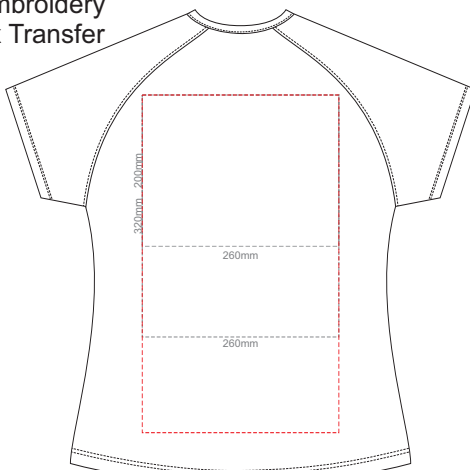

10% of Actual Size
Screen Print

FRONT WOMEN'S XL

BACK WOMEN'S XL

10% of Actual Size
Screen Print

WOMEN'S XL LEFT SLEEVE

WOMEN'S XL RIGHT SLEEVE

10% of Actual Size
Screen Print

FRONT WOMEN'S XXL

BACK WOMEN'S XXL

10% of Actual Size
Screen Print

WOMEN'S XXL LEFT SLEEVE

WOMEN'S XXL RIGHT SLEEVE

10% of Actual Size
Colourflex Transfer
Faux Embroidery
DigiFlex Transfer

FRONT WOMEN'S EXTRA SMALL
Print area can be rotated to best suit.
Branding area can be moved anywhere within the red line.

BACK WOMEN'S EXTRA SMALL
Print area 200x260mm can be rotated to best suit.
Branding area can be moved anywhere within the red line.

10% of Actual Size
Colourflex Transfer
Faux Embroidery
DigiFlex Transfer

WOMEN'S XS LEF SLEEVE WOMEN'S XS RIGHT SLEEVE

10% of Actual Size
Colourflex Transfer
Faux Embroidery
DigiFlex Transfer

FRONT WOMEN'S SMALL
Print area can be rotated to best suit.
Branding area can be moved anywhere within the red line.