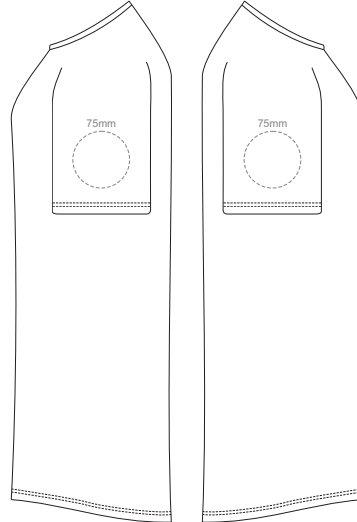

BACK WOMEN'S EXTRA SMALL
Print area 200x260mm can be rotated to best suit.
Branding area can be moved anywhere within the red line.

10% of Actual Size
Colourflex Transfer
Faux Embroidery
DigiFlex Transfer

10% of Actual Size
Embroidery

FRONT WOMEN'S EXTRA SMALL

10% of Actual Size
Embroidery

WOMEN'S XS LEF SLEEVE WOMEN'S XS RIGHT SLEEVE

10% of Actual Size
Embroidery

FRONT WOMEN'S SMALL

10% of Actual Size
Embroidery

WOMEN'S SMALL LEFT SLEEVE WOMEN'S SMALL RIGHT SLEEVE

10% of Actual Size
Embroidery

FRONT WOMEN'S MEDIUM

10% of Actual Size
Embroidery

WOMEN'S MEDIUM LEFT SLEEVE WOMEN'S MEDIUM RIGHT SLEEVE

10% of Actual Size
Embroidery

FRONT WOMEN'S LARGE

10% of Actual Size
Embroidery

WOMEN'S LARGE LEFT SLEEVE

WOMEN'S LARGE RIGHT SLEEVE

10% of Actual Size
Embroidery

FRONT WOMEN'S XL

10% of Actual Size
Embroidery

WOMEN'S XL LEFT SLEEVE