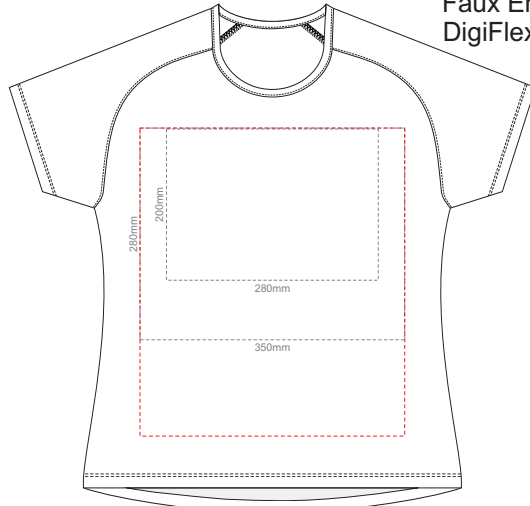

BACK WOMEN'S EXTRA SMALL
Print area 200x260mm can be rotated to best suit.
Branding area can be moved anywhere within the red line.

10% of Actual Size
Colourflex Transfer
Faux Embroidery
DigiFlex Transfer

WOMEN'S XS LEF SLEEVE WOMEN'S XS RIGHT SLEEVE

10% of Actual Size
Colourflex Transfer
Faux Embroidery
DigiFlex Transfer

FRONT WOMEN'S SMALL
Print area can be rotated to best suit.
Branding area can be moved anywhere within the red line.

BACK WOMEN'S SMALL
Print area 200x260mm can be rotated to best suit.
Branding area can be moved anywhere within the red line.

10% of Actual Size
Colourflex Transfer
Faux Embroidery
DigiFlex Transfer

WOMEN'S SMALL LEFT SLEEVE WOMEN'S SMALL RIGHT SLEEVE

10% of Actual Size
Colourflex Transfer
Faux Embroidery
DigiFlex Transfer

FRONT WOMEN'S MEDIUM
Print area can be rotated to best suit.
Branding area can be moved **anywhere within the red line.**

BACK WOMEN'S MEDIUM
Print area can be rotated to best suit.
Branding area can be moved **anywhere within the red line.**