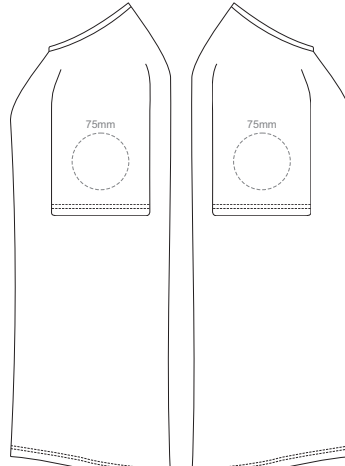

BACK WOMEN'S EXTRA SMALL
Print area 200x260mm can be rotated to best suit.
Branding area can be moved anywhere within the red line.

10% of Actual Size
Colourflex Transfer
Faux Embroidery
DigiFlex Transfer

10% of Actual Size
Colourflex Transfer
Faux Embroidery
DigiFlex Transfer

WOMEN'S XL LEFT SLEEVE **WOMEN'S XL RIGHT SLEEVE**

10% of Actual Size
Colourflex Transfer
Faux Embroidery
DigiFlex Transfer

FRONT WOMEN'S XXL
Print area can be rotated to best suit.
Branding area can be moved **anywhere within the red line.**

BACK WOMEN'S XXL
Print area can be rotated to best suit.
Branding area can be moved **anywhere within the red line.**

10% of Actual Size
Colourflex Transfer
Faux Embroidery
DigiFlex Transfer

WOMEN'S XXL LEFT SLEEVE **WOMEN'S XXL RIGHT SLEEVE**

10% of Actual Size
Embroidery

FRONT WOMEN'S EXTRA SMALL

10% of Actual Size
Embroidery

WOMEN'S XS LEF SLEEVE WOMEN'S XS RIGHT SLEEVE

10% of Actual Size
Embroidery

FRONT WOMEN'S SMALL

10% of Actual Size
Embroidery