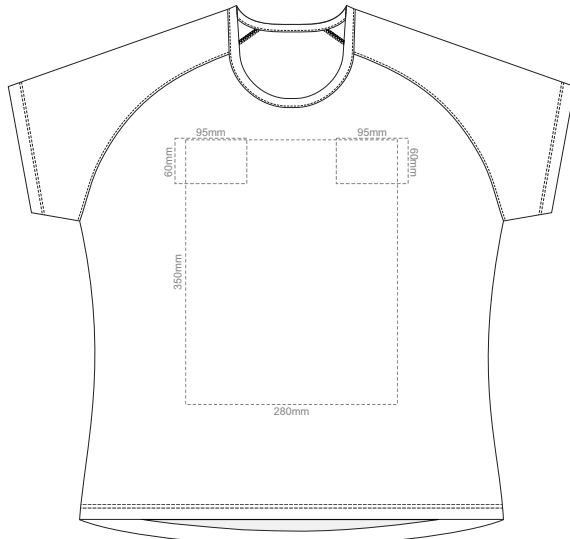

BACK WOMEN'S SMALL

10% of Actual Size
Screen Print

WOMEN'S SMALL LEFT SLEEVE WOMEN'S SMALL RIGHT SLEEVE

10% of Actual Size
Screen Print

FRONT WOMEN'S MEDIUM

BACK WOMEN'S MEDIUM

10% of Actual Size
Screen Print

WOMEN'S MEDIUM LEFT SLEEVE

WOMEN'S MEDIUM RIGHT SLEEVE

10% of Actual Size
Screen Print

FRONT WOMEN'S LARGE

BACK WOMEN'S LARGE

10% of Actual Size
Screen Print

WOMEN'S LARGE LEFT SLEEVE

WOMEN'S LARGE RIGHT SLEEVE

10% of Actual Size
Screen Print

FRONT WOMEN'S XL

BACK WOMEN'S XL

10% of Actual Size
Screen Print

WOMEN'S XL LEFT SLEEVE

WOMEN'S XL RIGHT SLEEVE

10% of Actual Size
Screen Print

FRONT WOMEN'S XXL

BACK WOMEN'S XXL

10% of Actual Size
Screen Print

WOMEN'S XXL LEFT SLEEVE

WOMEN'S XXL RIGHT SLEEVE

10% of Actual Size
Colourflex Transfer
Faux Embroidery
DigiFlex Transfer

FRONT WOMEN'S EXTRA SMALL
Print area can be rotated to best suit.
Branding area can be moved anywhere within the red line.