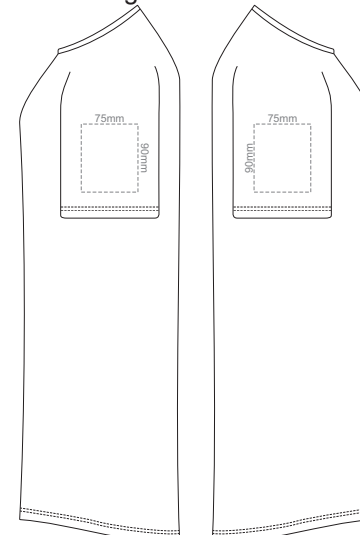

FRONT WOMEN'S LARGE
Print area can be rotated to best suit.
Branding area can be moved **anywhere within the red line.**

BACK WOMEN'S LARGE
Print area can be rotated to best suit.
Branding area can be moved **anywhere within the red line.**

10% of Actual Size
Colourflex Transfer
Faux Embroidery
DigiFlex Transfer

WOMEN'S LARGE LEFT SLEEVE **WOMEN'S LARGE RIGHT SLEEVE**

10% of Actual Size
Colourflex Transfer
Faux Embroidery
DigiFlex Transfer

FRONT WOMEN'S XL
Print area can be rotated to best suit.
Branding area can be moved **anywhere within the red line.**

BACK WOMEN'S XL
Print area can be rotated to best suit.
Branding area can be moved **anywhere within the red line.**

10% of Actual Size
Colourflex Transfer
Faux Embroidery
DigiFlex Transfer

WOMEN'S XL LEFT SLEEVE **WOMEN'S XL RIGHT SLEEVE**

10% of Actual Size
Colourflex Transfer
Faux Embroidery
DigiFlex Transfer

FRONT WOMEN'S XXL
Print area can be rotated to best suit.
Branding area can be moved **anywhere within the red line.**