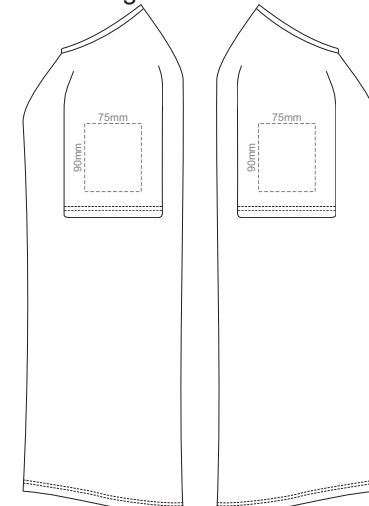

WOMEN'S XS LEF SLEEVE WOMEN'S XS RIGHT SLEEVE

10% of Actual Size
Colourflex Transfer
Faux Embroidery
DigiFlex Transfer

FRONT WOMEN'S SMALL
Print area can be rotated to best suit.
Branding area can be moved anywhere within the red line.

BACK WOMEN'S SMALL
Print area 200x260mm can be rotated to best suit.
Branding area can be moved anywhere within the red line.

10% of Actual Size
Colourflex Transfer
Faux Embroidery
DigiFlex Transfer

WOMEN'S SMALL LEFT SLEEVE WOMEN'S SMALL RIGHT SLEEVE

10% of Actual Size
Colourflex Transfer
Faux Embroidery
DigiFlex Transfer

FRONT WOMEN'S MEDIUM
Print area can be rotated to best suit.
Branding area can be moved **anywhere within the red line.**

BACK WOMEN'S MEDIUM
Print area can be rotated to best suit.
Branding area can be moved **anywhere within the red line.**

10% of Actual Size
Colourflex Transfer
Faux Embroidery
DigiFlex Transfer

WOMEN'S MEDIUM LEFT SLEEVE **WOMEN'S MEDIUM RIGHT SLEEVE**

10% of Actual Size
Colourflex Transfer
Faux Embroidery
DigiFlex Transfer