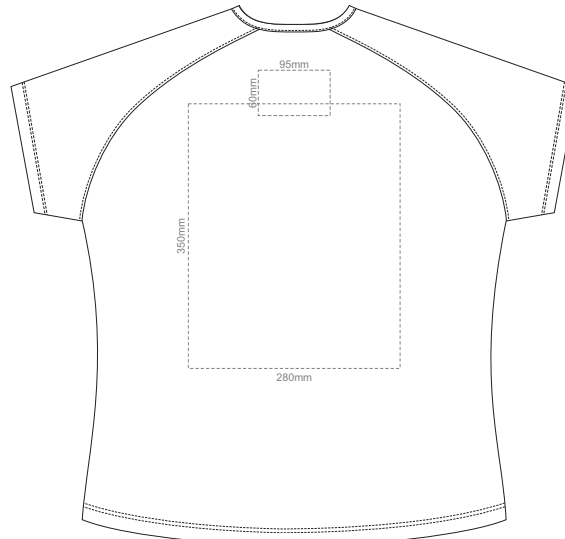

WOMEN'S MEDIUM LEFT SLEEVE

WOMEN'S MEDIUM RIGHT SLEEVE

10% of Actual Size
Screen Print

FRONT WOMEN'S LARGE

BACK WOMEN'S LARGE

10% of Actual Size
Screen Print

WOMEN'S LARGE LEFT SLEEVE

WOMEN'S LARGE RIGHT SLEEVE

10% of Actual Size
Screen Print

FRONT WOMEN'S XL

BACK WOMEN'S XL

10% of Actual Size
Screen Print

WOMEN'S XL LEFT SLEEVE

WOMEN'S XL RIGHT SLEEVE

10% of Actual Size
Screen Print

FRONT WOMEN'S XXL

BACK WOMEN'S XXL

10% of Actual Size
Screen Print

WOMEN'S XXL LEFT SLEEVE

WOMEN'S XXL RIGHT SLEEVE

10% of Actual Size
Colourflex Transfer
Faux Embroidery
DigiFlex Transfer

FRONT WOMEN'S EXTRA SMALL
Print area can be rotated to best suit.
Branding area can be moved anywhere within the red line.

BACK WOMEN'S EXTRA SMALL
Print area 200x260mm can be rotated to best suit.
Branding area can be moved anywhere within the red line.

10% of Actual Size
Colourflex Transfer
Faux Embroidery
DigiFlex Transfer