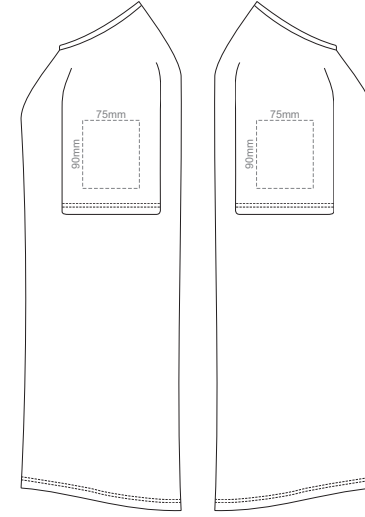

10% of Actual Size
Screen Print

FRONT WOMEN'S EXTRA SMALL

BACK WOMEN'S EXTRA SMALL

10% of Actual Size
Screen Print

WOMEN'S XS LEF SLEEVE WOMEN'S XS RIGHT SLEEVE

10% of Actual Size
Screen Print

FRONT WOMEN'S SMALL

BACK WOMEN'S SMALL

10% of Actual Size
Screen Print

WOMEN'S SMALL LEFT SLEEVE WOMEN'S SMALL RIGHT SLEEVE

10% of Actual Size
Screen Print

FRONT WOMEN'S MEDIUM

BACK WOMEN'S MEDIUM

10% of Actual Size
Screen Print

WOMEN'S MEDIUM LEFT SLEEVE

WOMEN'S MEDIUM RIGHT SLEEVE

10% of Actual Size
Screen Print

FRONT WOMEN'S LARGE

BACK WOMEN'S LARGE

10% of Actual Size
Screen Print

WOMEN'S LARGE LEFT SLEEVE

WOMEN'S LARGE RIGHT SLEEVE

BACK WOMEN'S XXL

10% of Actual Size
Screen Print

WOMEN'S XXL LEFT SLEEVE

WOMEN'S XXL RIGHT SLEEVE

10% of Actual Size
Colourflex Transfer
Faux Embroidery
DigiFlex Transfer

FRONT WOMEN'S EXTRA SMALL
Print area can be rotated to best suit.
Branding area can be moved anywhere within the red line.