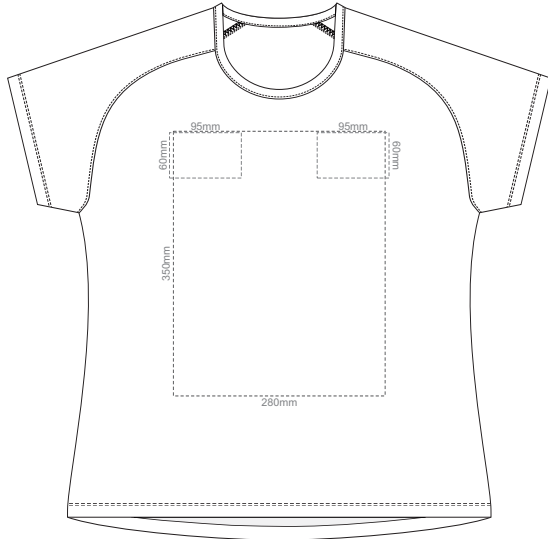

BACK WOMEN'S SMALL

10% of Actual Size
Screen Print

WOMEN'S SMALL LEFT SLEEVE WOMEN'S SMALL RIGHT SLEEVE

10% of Actual Size
Screen Print

FRONT WOMEN'S MEDIUM

BACK WOMEN'S MEDIUM

10% of Actual Size
Screen Print

WOMEN'S MEDIUM LEFT SLEEVE

WOMEN'S MEDIUM RIGHT SLEEVE

10% of Actual Size
Screen Print

FRONT WOMEN'S LARGE

BACK WOMEN'S LARGE

10% of Actual Size
Screen Print

WOMEN'S LARGE LEFT SLEEVE

WOMEN'S LARGE RIGHT SLEEVE

10% of Actual Size
Screen Print

FRONT WOMEN'S XL

BACK WOMEN'S XL

10% of Actual Size
Screen Print

WOMEN'S XL LEFT SLEEVE

WOMEN'S XL RIGHT SLEEVE

10% of Actual Size
Screen Print

FRONT WOMEN'S XXL

BACK WOMEN'S XXL

10% of Actual Size
Screen Print

WOMEN'S XXL LEFT SLEEVE

WOMEN'S XXL RIGHT SLEEVE

10% of Actual Size
Colourflex Transfer
Faux Embroidery
DigiFlex Transfer

FRONT WOMEN'S EXTRA SMALL
Print area can be rotated to best suit.
Branding area can be moved anywhere within the red line.