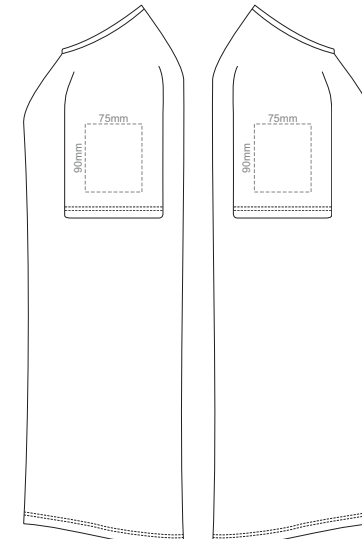

BACK WOMEN'S SMALL

10% of Actual Size
Screen Print

WOMEN'S SMALL LEFT SLEEVE WOMEN'S SMALL RIGHT SLEEVE

10% of Actual Size
Screen Print

FRONT WOMEN'S MEDIUM

BACK WOMEN'S MEDIUM

10% of Actual Size
Screen Print

WOMEN'S MEDIUM LEFT SLEEVE

WOMEN'S MEDIUM RIGHT SLEEVE

10% of Actual Size
Screen Print

FRONT WOMEN'S LARGE

BACK WOMEN'S LARGE

10% of Actual Size
Screen Print

WOMEN'S LARGE LEFT SLEEVE

WOMEN'S LARGE RIGHT SLEEVE

10% of Actual Size
Screen Print

FRONT WOMEN'S XL

BACK WOMEN'S XL

10% of Actual Size
Screen Print

WOMEN'S XL LEFT SLEEVE

WOMEN'S XL RIGHT SLEEVE

10% of Actual Size
Screen Print

FRONT WOMEN'S XXL

BACK WOMEN'S XXL

10% of Actual Size
Screen Print

WOMEN'S XXL LEFT SLEEVE

WOMEN'S XXL RIGHT SLEEVE

10% of Actual Size
Colourflex Transfer
Faux Embroidery
DigiFlex Transfer

FRONT WOMEN'S EXTRA SMALL
Print area can be rotated to best suit.
Branding area can be moved anywhere within the red line.