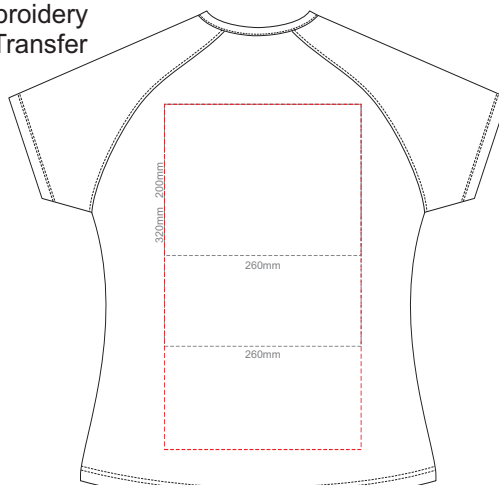

BACK WOMEN'S XXL

10% of Actual Size
Screen Print

WOMEN'S XXL LEFT SLEEVE

WOMEN'S XXL RIGHT SLEEVE

10% of Actual Size
Colourflex Transfer
Faux Embroidery
DigiFlex Transfer

FRONT WOMEN'S EXTRA SMALL
Print area can be rotated to best suit.
Branding area can be moved anywhere within the red line.

BACK WOMEN'S EXTRA SMALL
Print area 200x260mm can be rotated to best suit.
Branding area can be moved anywhere within the red line.

10% of Actual Size
Colourflex Transfer
Faux Embroidery
DigiFlex Transfer

WOMEN'S XS LEF SLEEVE WOMEN'S XS RIGHT SLEEVE

10% of Actual Size
Colourflex Transfer
Faux Embroidery
DigiFlex Transfer

FRONT WOMEN'S SMALL
Print area can be rotated to best suit.
Branding area can be moved anywhere within the red line.

BACK WOMEN'S SMALL
Print area 200x260mm can be rotated to best suit.
Branding area can be moved anywhere within the red line.

10% of Actual Size
Colourflex Transfer
Faux Embroidery
DigiFlex Transfer

WOMEN'S SMALL LEFT SLEEVE WOMEN'S SMALL RIGHT SLEEVE