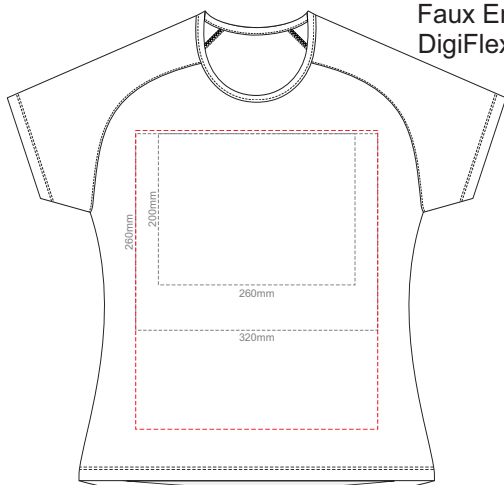

BACK WOMEN'S XXL

10% of Actual Size
Screen Print

WOMEN'S XXL LEFT SLEEVE

WOMEN'S XXL RIGHT SLEEVE

10% of Actual Size
Colourflex Transfer
Faux Embroidery
DigiFlex Transfer

FRONT WOMEN'S EXTRA SMALL
Print area can be rotated to best suit.
Branding area can be moved anywhere within the red line.

BACK WOMEN'S EXTRA SMALL
Print area 200x260mm can be rotated to best suit.
Branding area can be moved anywhere within the red line.

10% of Actual Size
Colourflex Transfer
Faux Embroidery
DigiFlex Transfer

WOMEN'S XS LEF SLEEVE WOMEN'S XS RIGHT SLEEVE

10% of Actual Size
Colourflex Transfer
Faux Embroidery
DigiFlex Transfer

FRONT WOMEN'S SMALL
Print area can be rotated to best suit.
Branding area can be moved anywhere within the red line.

BACK WOMEN'S SMALL
Print area 200x260mm can be rotated to best suit.
Branding area can be moved anywhere within the red line.

10% of Actual Size
Colourflex Transfer
Faux Embroidery
DigiFlex Transfer

WOMEN'S SMALL LEFT SLEEVE WOMEN'S SMALL RIGHT SLEEVE