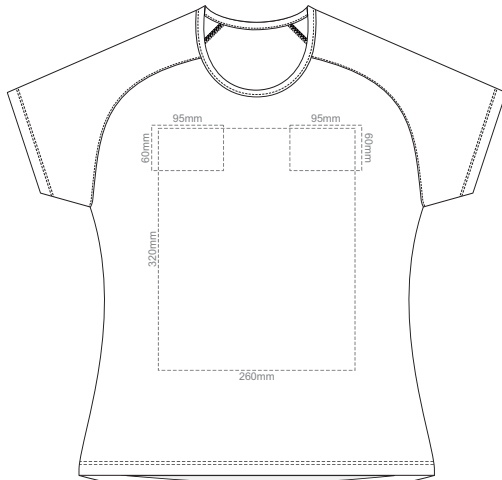

10% of Actual Size
Screen Print

FRONT WOMEN'S EXTRA SMALL

BACK WOMEN'S EXTRA SMALL

10% of Actual Size
Screen Print

WOMEN'S XS LEF SLEEVE WOMEN'S XS RIGHT SLEEVE

10% of Actual Size
Screen Print

FRONT WOMEN'S SMALL

BACK WOMEN'S SMALL

10% of Actual Size
Screen Print

WOMEN'S SMALL LEFT SLEEVE WOMEN'S SMALL RIGHT SLEEVE

10% of Actual Size
Screen Print

FRONT WOMEN'S MEDIUM

BACK WOMEN'S MEDIUM

10% of Actual Size
Screen Print

WOMEN'S MEDIUM LEFT SLEEVE

WOMEN'S MEDIUM RIGHT SLEEVE

10% of Actual Size
Screen Print

FRONT WOMEN'S LARGE

BACK WOMEN'S LARGE

10% of Actual Size
Screen Print

WOMEN'S LARGE LEFT SLEEVE

WOMEN'S LARGE RIGHT SLEEVE

BACK WOMEN'S XXL

10% of Actual Size
Screen Print

WOMEN'S XXL LEFT SLEEVE

WOMEN'S XXL RIGHT SLEEVE

10% of Actual Size
Colourflex Transfer
Faux Embroidery
DigiFlex Transfer

FRONT WOMEN'S EXTRA SMALL
Print area can be rotated to best suit.
Branding area can be moved anywhere within the red line.