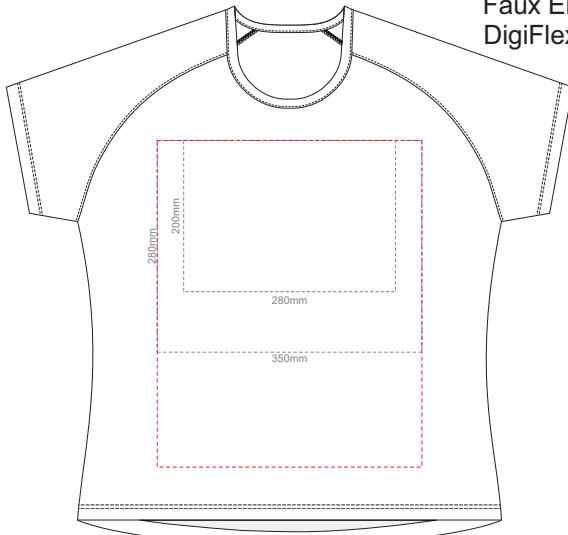

BACK WOMEN'S EXTRA SMALL
Print area 200x260mm can be rotated to best suit.
Branding area can be moved anywhere within the red line.

10% of Actual Size
Colourflex Transfer
Faux Embroidery
DigiFlex Transfer

10% of Actual Size
Colourflex Transfer
Faux Embroidery
DigiFlex Transfer

WOMEN'S LARGE LEFT SLEEVE **WOMEN'S LARGE RIGHT SLEEVE**

10% of Actual Size
Colourflex Transfer
Faux Embroidery
DigiFlex Transfer

FRONT WOMEN'S XL
Print area can be rotated to best suit.
Branding area can be moved **anywhere within the red line.**

BACK WOMEN'S XL
Print area can be rotated to best suit.
Branding area can be moved **anywhere within the red line.**

10% of Actual Size
Colourflex Transfer
Faux Embroidery
DigiFlex Transfer

WOMEN'S XL LEFT SLEEVE **WOMEN'S XL RIGHT SLEEVE**

10% of Actual Size
Colourflex Transfer
Faux Embroidery
DigiFlex Transfer

FRONT WOMEN'S XXL
Print area can be rotated to best suit.
Branding area can be moved **anywhere within the red line.**