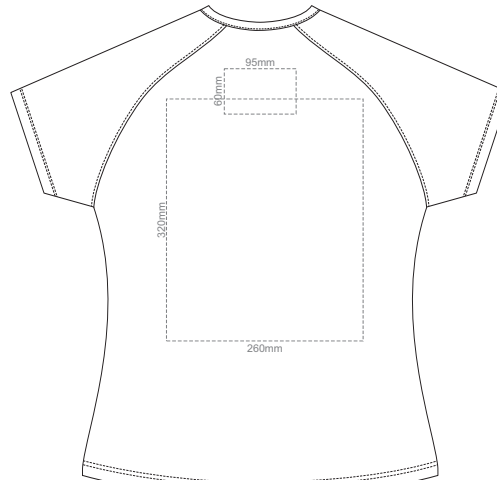

10% of Actual Size
Screen Print

FRONT WOMEN'S EXTRA SMALL

BACK WOMEN'S EXTRA SMALL

10% of Actual Size
Screen Print

WOMEN'S XS LEF SLEEVE WOMEN'S XS RIGHT SLEEVE

10% of Actual Size
Screen Print

FRONT WOMEN'S SMALL

BACK WOMEN'S SMALL

10% of Actual Size
Screen Print

WOMEN'S SMALL LEFT SLEEVE WOMEN'S SMALL RIGHT SLEEVE

10% of Actual Size
Screen Print

FRONT WOMEN'S MEDIUM

BACK WOMEN'S MEDIUM

10% of Actual Size
Screen Print

WOMEN'S MEDIUM LEFT SLEEVE

WOMEN'S MEDIUM RIGHT SLEEVE

10% of Actual Size
Screen Print

FRONT WOMEN'S LARGE

BACK WOMEN'S LARGE

10% of Actual Size
Screen Print

WOMEN'S LARGE LEFT SLEEVE

WOMEN'S LARGE RIGHT SLEEVE

BACK WOMEN'S XXL

10% of Actual Size
Screen Print

WOMEN'S XXL LEFT SLEEVE

WOMEN'S XXL RIGHT SLEEVE

10% of Actual Size
Colourflex Transfer
Faux Embroidery
DigiFlex Transfer

FRONT WOMEN'S EXTRA SMALL
Print area can be rotated to best suit.
Branding area can be moved anywhere within the red line.