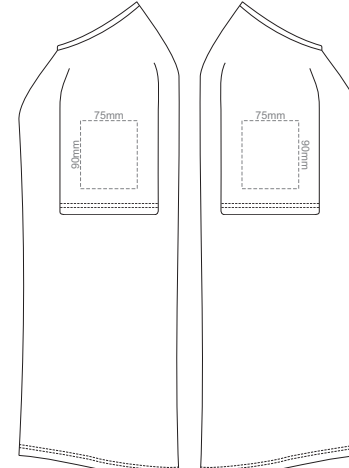

10% of Actual Size
Screen Print

FRONT WOMEN'S EXTRA SMALL

BACK WOMEN'S EXTRA SMALL

10% of Actual Size
Screen Print

WOMEN'S XS LEF SLEEVE WOMEN'S XS RIGHT SLEEVE

10% of Actual Size
Screen Print

FRONT WOMEN'S SMALL

BACK WOMEN'S SMALL

10% of Actual Size
Screen Print

WOMEN'S SMALL LEFT SLEEVE WOMEN'S SMALL RIGHT SLEEVE

10% of Actual Size
Screen Print

FRONT WOMEN'S MEDIUM

BACK WOMEN'S MEDIUM

10% of Actual Size
Screen Print

WOMEN'S MEDIUM LEFT SLEEVE

WOMEN'S MEDIUM RIGHT SLEEVE

10% of Actual Size
Screen Print

FRONT WOMEN'S LARGE

BACK WOMEN'S LARGE

10% of Actual Size
Screen Print

WOMEN'S LARGE LEFT SLEEVE

WOMEN'S LARGE RIGHT SLEEVE

BACK WOMEN'S XXL

10% of Actual Size
Screen Print

WOMEN'S XXL LEFT SLEEVE

WOMEN'S XXL RIGHT SLEEVE

10% of Actual Size
Colourflex Transfer
Faux Embroidery
DigiFlex Transfer

FRONT WOMEN'S EXTRA SMALL
Print area can be rotated to best suit.
Branding area can be moved anywhere within the red line.