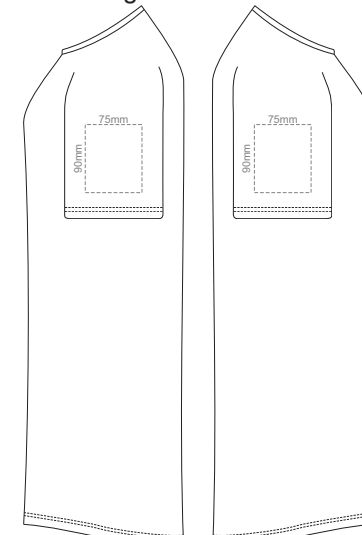

BACK WOMEN'S EXTRA SMALL
Print area 200x260mm can be rotated to best suit.
Branding area can be moved anywhere within the red line.

10% of Actual Size
Colourflex Transfer
Faux Embroidery
DigiFlex Transfer

FRONT WOMEN'S XL
Print area can be rotated to best suit.
Branding area can be moved **anywhere within the red line.**

BACK WOMEN'S XL
Print area can be rotated to best suit.
Branding area can be moved **anywhere within the red line.**

10% of Actual Size
Colourflex Transfer
Faux Embroidery
DigiFlex Transfer

WOMEN'S XL LEFT SLEEVE **WOMEN'S XL RIGHT SLEEVE**

10% of Actual Size
Colourflex Transfer
Faux Embroidery
DigiFlex Transfer

FRONT WOMEN'S XXL
Print area can be rotated to best suit.
Branding area can be moved **anywhere within the red line.**

BACK WOMEN'S XXL
Print area can be rotated to best suit.
Branding area can be moved **anywhere within the red line.**

10% of Actual Size
Colourflex Transfer
Faux Embroidery
DigiFlex Transfer

WOMEN'S XXL LEFT SLEEVE **WOMEN'S XXL RIGHT SLEEVE**