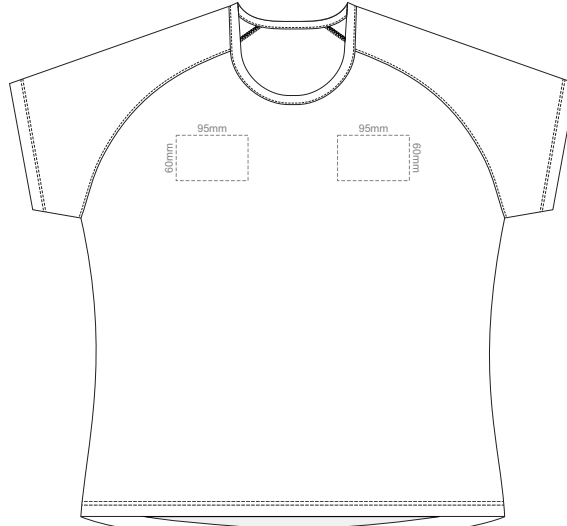

BACK WOMEN'S EXTRA SMALL
Print area 200x260mm can be rotated to best suit.
Branding area can be moved anywhere within the red line.

10% of Actual Size
Colourflex Transfer
Faux Embroidery
DigiFlex Transfer

WOMEN'S SMALL LEFT SLEEVE WOMEN'S SMALL RIGHT SLEEVE

10% of Actual Size
Embroidery

FRONT WOMEN'S MEDIUM

10% of Actual Size
Embroidery

WOMEN'S MEDIUM LEFT SLEEVE WOMEN'S MEDIUM RIGHT SLEEVE

10% of Actual Size
Embroidery

FRONT WOMEN'S LARGE

10% of Actual Size
Embroidery

WOMEN'S LARGE LEFT SLEEVE

WOMEN'S LARGE RIGHT SLEEVE

10% of Actual Size
Embroidery

FRONT WOMEN'S XL

10% of Actual Size
Embroidery

WOMEN'S XL LEFT SLEEVE

WOMEN'S XL RIGHT SLEEVE

10% of Actual Size
Embroidery

FRONT WOMEN'S XXL

10% of Actual Size
Embroidery

WOMEN'S XXL LEFT SLEEVE

WOMEN'S XXL RIGHT SLEEVE