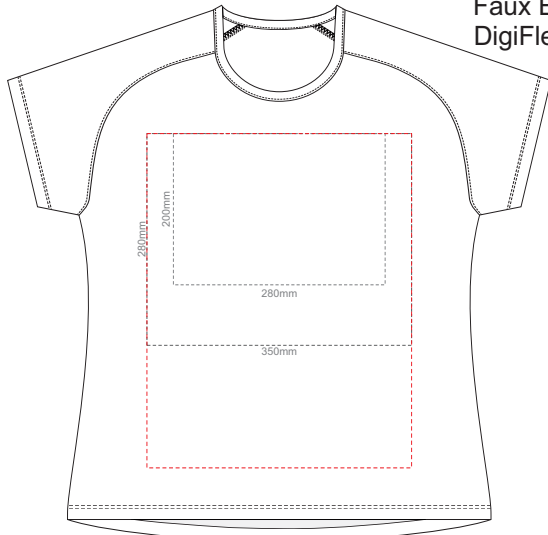

BACK WOMEN'S SMALL
Print area 200x260mm can be rotated to best suit.
Branding area can be moved anywhere within the red line.

10% of Actual Size
Colourflex Transfer
Faux Embroidery
DigiFlex Transfer

WOMEN'S SMALL LEFT SLEEVE WOMEN'S SMALL RIGHT SLEEVE

10% of Actual Size
Colourflex Transfer
Faux Embroidery
DigiFlex Transfer

WOMEN'S MEDIUM LEFT SLEEVE **WOMEN'S MEDIUM RIGHT SLEEVE**

10% of Actual Size
Colourflex Transfer
Faux Embroidery
DigiFlex Transfer

FRONT WOMEN'S LARGE
Print area can be rotated to best suit.
Branding area can be moved **anywhere within the red line.**

BACK WOMEN'S LARGE
Print area can be rotated to best suit.
Branding area can be moved **anywhere within the red line.**

10% of Actual Size
Colourflex Transfer
Faux Embroidery
DigiFlex Transfer

WOMEN'S LARGE LEFT SLEEVE **WOMEN'S LARGE RIGHT SLEEVE**

10% of Actual Size
Colourflex Transfer
Faux Embroidery
DigiFlex Transfer