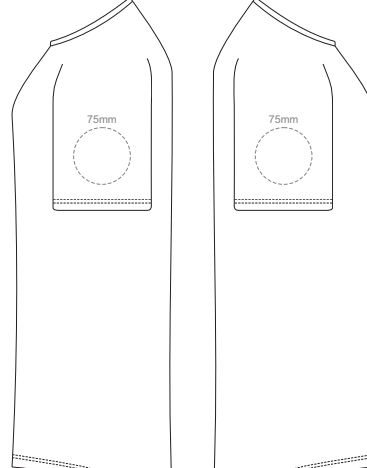

10% of Actual Size
Colourflex Transfer
Faux Embroidery
DigiFlex Transfer

WOMEN'S XL LEFT SLEEVE **WOMEN'S XL RIGHT SLEEVE**

10% of Actual Size
Colourflex Transfer
Faux Embroidery
DigiFlex Transfer

FRONT WOMEN'S XXL
Print area can be rotated to best suit.
Branding area can be moved **anywhere within the red line.**

BACK WOMEN'S XXL
Print area can be rotated to best suit.
Branding area can be moved **anywhere within the red line.**

10% of Actual Size
Colourflex Transfer
Faux Embroidery
DigiFlex Transfer

WOMEN'S XXL LEFT SLEEVE **WOMEN'S XXL RIGHT SLEEVE**

10% of Actual Size
Embroidery

FRONT WOMEN'S EXTRA SMALL

10% of Actual Size
Embroidery

WOMEN'S XS LEF SLEEVE WOMEN'S XS RIGHT SLEEVE

10% of Actual Size
Embroidery

FRONT WOMEN'S SMALL

10% of Actual Size
Embroidery

WOMEN'S SMALL LEFT SLEEVE WOMEN'S SMALL RIGHT SLEEVE

10% of Actual Size
Embroidery

FRONT WOMEN'S MEDIUM

10% of Actual Size
Embroidery

WOMEN'S MEDIUM LEFT SLEEVE WOMEN'S MEDIUM RIGHT SLEEVE

10% of Actual Size
Embroidery