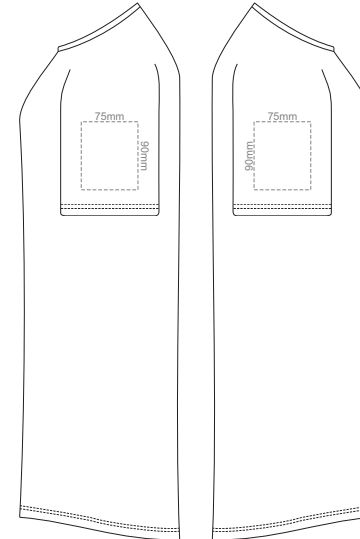

WOMEN'S MEDIUM LEFT SLEEVE

WOMEN'S MEDIUM RIGHT SLEEVE

10% of Actual Size
Screen Print

FRONT WOMEN'S LARGE

BACK WOMEN'S LARGE

10% of Actual Size
Screen Print

WOMEN'S LARGE LEFT SLEEVE

WOMEN'S LARGE RIGHT SLEEVE

10% of Actual Size
Screen Print

FRONT WOMEN'S XL

BACK WOMEN'S XL

10% of Actual Size
Screen Print

WOMEN'S XL LEFT SLEEVE

WOMEN'S XL RIGHT SLEEVE

10% of Actual Size
Screen Print

FRONT WOMEN'S XXL

BACK WOMEN'S XXL

10% of Actual Size
Screen Print

WOMEN'S XXL LEFT SLEEVE

WOMEN'S XXL RIGHT SLEEVE

10% of Actual Size
Colourflex Transfer
Faux Embroidery
DigiFlex Transfer

FRONT WOMEN'S EXTRA SMALL
Print area can be rotated to best suit.
Branding area can be moved anywhere within the red line.

BACK WOMEN'S EXTRA SMALL
Print area 200x260mm can be rotated to best suit.
Branding area can be moved anywhere within the red line.

10% of Actual Size
Colourflex Transfer
Faux Embroidery
DigiFlex Transfer