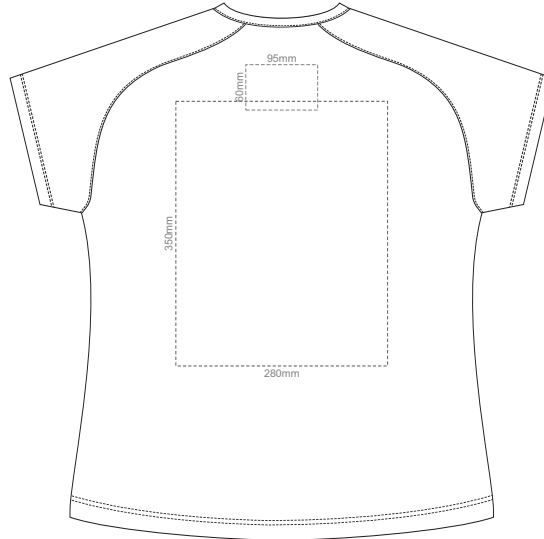

BACK WOMEN'S SMALL

10% of Actual Size
Screen Print

WOMEN'S SMALL LEFT SLEEVE WOMEN'S SMALL RIGHT SLEEVE

10% of Actual Size
Screen Print

FRONT WOMEN'S MEDIUM

BACK WOMEN'S MEDIUM

10% of Actual Size
Screen Print

WOMEN'S MEDIUM LEFT SLEEVE

WOMEN'S MEDIUM RIGHT SLEEVE

10% of Actual Size
Screen Print

FRONT WOMEN'S LARGE

BACK WOMEN'S LARGE

10% of Actual Size
Screen Print

WOMEN'S LARGE LEFT SLEEVE

WOMEN'S LARGE RIGHT SLEEVE

10% of Actual Size
Screen Print

FRONT WOMEN'S XL

BACK WOMEN'S XL

10% of Actual Size
Screen Print

WOMEN'S XL LEFT SLEEVE

WOMEN'S XL RIGHT SLEEVE

10% of Actual Size
Screen Print

FRONT WOMEN'S XXL

BACK WOMEN'S XXL

10% of Actual Size
Screen Print

WOMEN'S XXL LEFT SLEEVE

WOMEN'S XXL RIGHT SLEEVE

10% of Actual Size
Colourflex Transfer
Faux Embroidery
DigiFlex Transfer

FRONT WOMEN'S EXTRA SMALL
Print area can be rotated to best suit.
Branding area can be moved anywhere within the red line.