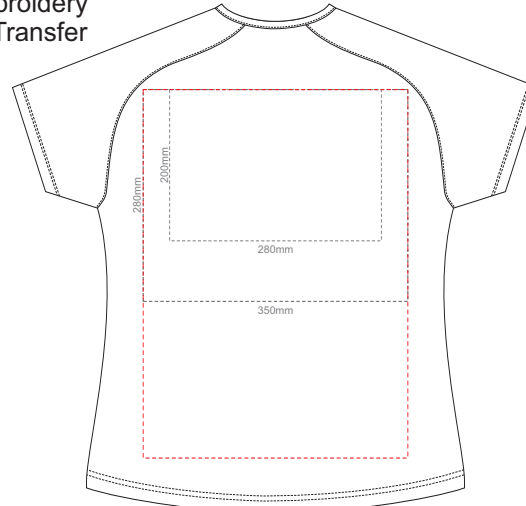

BACK WOMEN'S EXTRA SMALL
Print area 200x260mm can be rotated to best suit.
Branding area can be moved anywhere within the red line.

10% of Actual Size
Colourflex Transfer
Faux Embroidery
DigiFlex Transfer

WOMEN'S XS LEF SLEEVE WOMEN'S XS RIGHT SLEEVE

10% of Actual Size
Colourflex Transfer
Faux Embroidery
DigiFlex Transfer

FRONT WOMEN'S SMALL
Print area can be rotated to best suit.
Branding area can be moved anywhere within the red line.

BACK WOMEN'S SMALL
Print area 200x260mm can be rotated to best suit.
Branding area can be moved anywhere within the red line.

10% of Actual Size
Colourflex Transfer
Faux Embroidery
DigiFlex Transfer

WOMEN'S SMALL LEFT SLEEVE WOMEN'S SMALL RIGHT SLEEVE

10% of Actual Size
Colourflex Transfer
Faux Embroidery
DigiFlex Transfer

FRONT WOMEN'S MEDIUM
Print area can be rotated to best suit.
Branding area can be moved **anywhere within the red line.**

BACK WOMEN'S MEDIUM
Print area can be rotated to best suit.
Branding area can be moved **anywhere within the red line.**