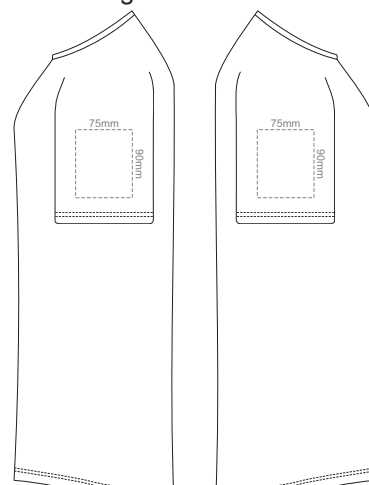

BACK WOMEN'S XXL

10% of Actual Size
Screen Print

WOMEN'S XXL LEFT SLEEVE

WOMEN'S XXL RIGHT SLEEVE

10% of Actual Size
Colourflex Transfer
Faux Embroidery
DigiFlex Transfer

FRONT WOMEN'S EXTRA SMALL
Print area can be rotated to best suit.
Branding area can be moved anywhere within the red line.

BACK WOMEN'S EXTRA SMALL
Print area 200x260mm can be rotated to best suit.
Branding area can be moved anywhere within the red line.

10% of Actual Size
Colourflex Transfer
Faux Embroidery
DigiFlex Transfer

WOMEN'S XS LEF SLEEVE WOMEN'S XS RIGHT SLEEVE

10% of Actual Size
Colourflex Transfer
Faux Embroidery
DigiFlex Transfer

FRONT WOMEN'S SMALL
Print area can be rotated to best suit.
Branding area can be moved anywhere within the red line.

BACK WOMEN'S SMALL
Print area 200x260mm can be rotated to best suit.
Branding area can be moved anywhere within the red line.

10% of Actual Size
Colourflex Transfer
Faux Embroidery
DigiFlex Transfer

WOMEN'S SMALL LEFT SLEEVE WOMEN'S SMALL RIGHT SLEEVE