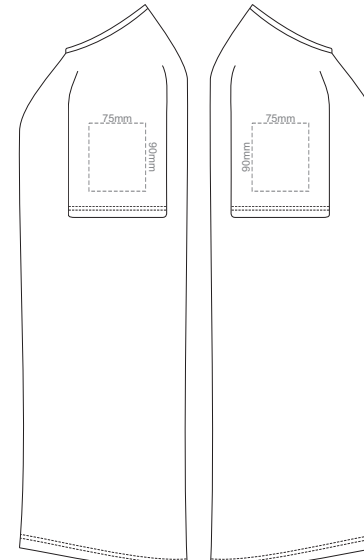

10% of Actual Size
Colourflex Transfer
Faux Embroidery
DigiFlex Transfer

MEN'S MEDIUM LEFT SLEEVE   **MEN'S MEDIUM RIGHT SLEEVE**

10% of Actual Size
Colourflex Transfer
Faux Embroidery
DigiFlex Transfer