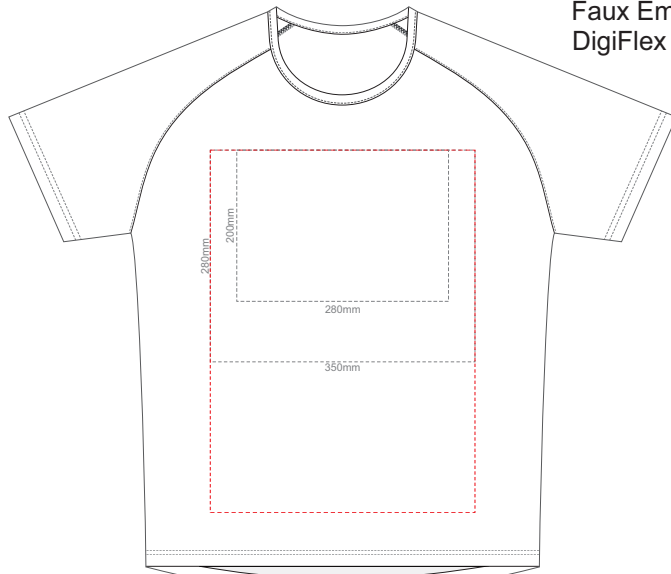

FRONT MEN'S LARGE
Print area can be rotated to best suit.
Branding area can be moved anywhere within the red line.