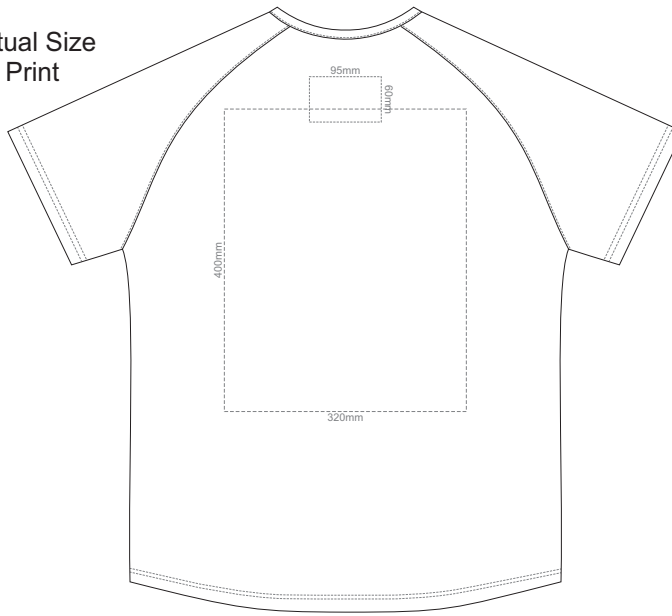

BACK MEN'S SMALL

MEN'S SMALL LEFT SLEEVE

MEN'S SMALL RIGHT SLEEVE

10% of Actual Size
Screen Print

10% of Actual Size
Screen Print

10% of Actual Size
Screen Print

FRONT MEN'S MEDIUM

BACK MEN'S MEDIUM

MEN'S MEDIUM LEFT SLEEVE

MEN'S MEDIUM RIGHT SLEEVE

10% of Actual Size
Screen Print

10% of Actual Size
Screen Print

FRONT MEN'S LARGE

BACK MEN'S LARGE

MEN'S LARGE LEFT SLEEVE

MEN'S LARGE RIGHT SLEEVE

10% of Actual Size
Screen Print

10% of Actual Size
Screen Print

FRONT MEN'S XL

BACK MEN'S XL

MEN'S XL LEFT SLEEVE

MEN'S XL RIGHT SLEEVE

10% of Actual Size
Screen Print

10% of Actual Size
Screen Print

MEN'S 3XL LEFT SLEEVE

MEN'S 3XL RIGHT SLEEVE

10% of Actual Size
Colourflex Transfer
Faux Embroidery
DigiFlex Transfer

FRONT MEN'S EXTRA SMALL
Print area can be rotated to best suit.
Branding area can be moved anywhere within the red line.