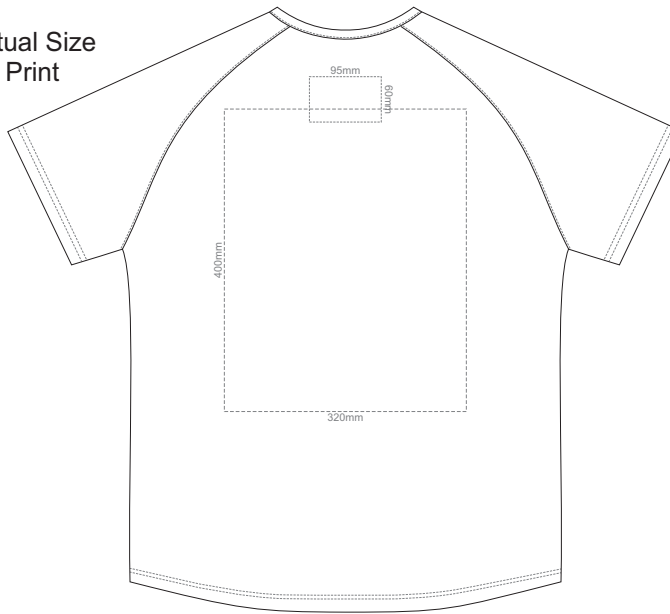

BACK MEN'S SMALL

MEN'S SMALL LEFT SLEEVE

MEN'S SMALL RIGHT SLEEVE

10% of Actual Size
Screen Print

10% of Actual Size
Screen Print

10% of Actual Size
Screen Print

FRONT MEN'S MEDIUM

BACK MEN'S MEDIUM

MEN'S MEDIUM LEFT SLEEVE

MEN'S MEDIUM RIGHT SLEEVE

10% of Actual Size
Screen Print

10% of Actual Size
Screen Print

FRONT MEN'S LARGE

BACK MEN'S LARGE

MEN'S LARGE LEFT SLEEVE

MEN'S LARGE RIGHT SLEEVE

10% of Actual Size
Screen Print

10% of Actual Size
Screen Print

FRONT MEN'S XL

BACK MEN'S XL

MEN'S XL LEFT SLEEVE

MEN'S XL RIGHT SLEEVE

10% of Actual Size
Screen Print

10% of Actual Size
Screen Print

MEN'S 3XL LEFT SLEEVE

MEN'S 3XL RIGHT SLEEVE

10% of Actual Size
Colourflex Transfer
Faux Embroidery
DigiFlex Transfer

FRONT MEN'S EXTRA SMALL
Print area can be rotated to best suit.
Branding area can be moved anywhere within the red line.