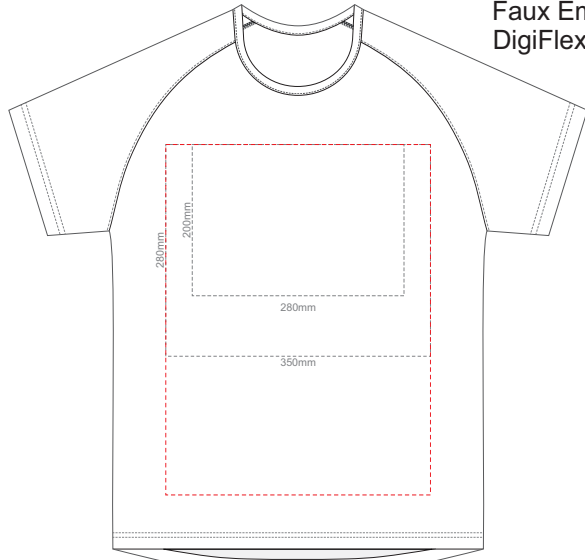

10% of Actual Size
Colourflex Transfer
Faux Embroidery
DigiFlex Transfer

FRONT MEN'S MEDIUM
Print area can be rotated to best suit.
Branding area can be moved anywhere within the red line.