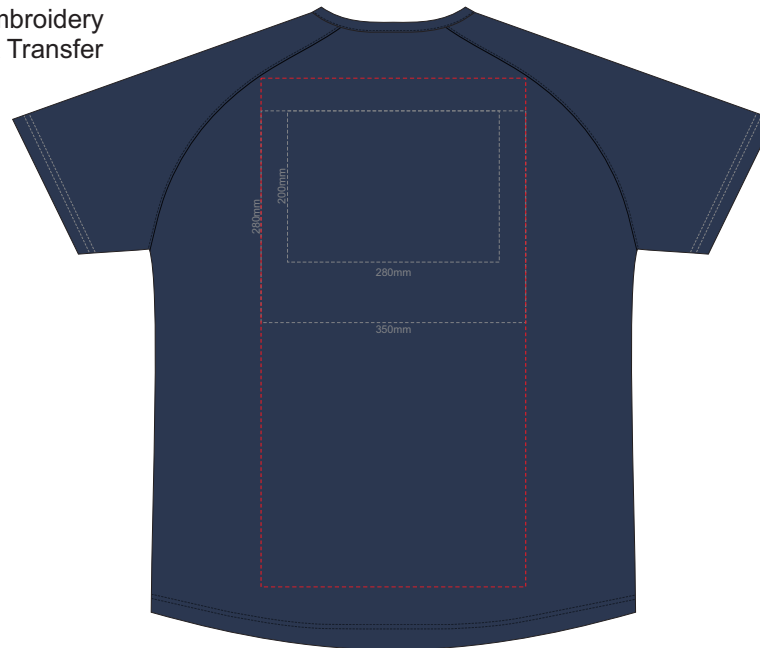

BACK MEN'S 3XL

10% of Actual Size
Colourflex Transfer
Faux Embroidery
DigiFlex Transfer