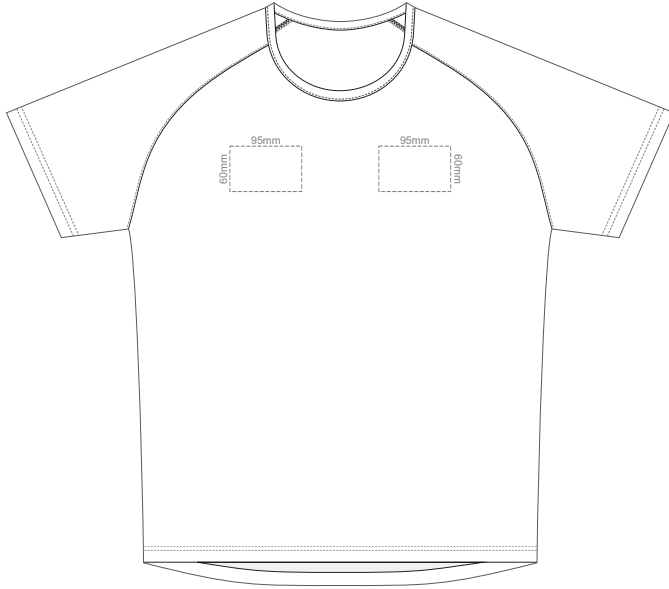

MEN'S 3XL RIGHT SLEEVE

10% of Actual Size
Embroidery

FRONT MEN'S EXTRA SMALL

10% of Actual Size
Embroidery

MEN'S XS LEFT SLEEVE MEN'S XS RIGHT SLEEVE

10% of Actual Size
Embroidery

FRONT MEN'S SMALL

10% of Actual Size
Embroidery

MEN'S SMALL LEFT SLEEVE MEN'S SMALL RIGHT SLEEVE

10% of Actual Size
Embroidery

FRONT MEN'S MEDIUM

10% of Actual Size
Embroidery

MEN'S MEDIUM LEFT SLEEVE MEN'S MEDIUM RIGHT SLEEVE

10% of Actual Size
Embroidery

FRONT MEN'S LARGE

10% of Actual Size
Embroidery

MEN'S LARGE LEFT SLEEVE

MEN'S LARGE RIGHT SLEEVE

10% of Actual Size
Embroidery

FRONT MEN'S XL

10% of Actual Size
Embroidery

MEN'S XL LEFT SLEEVE