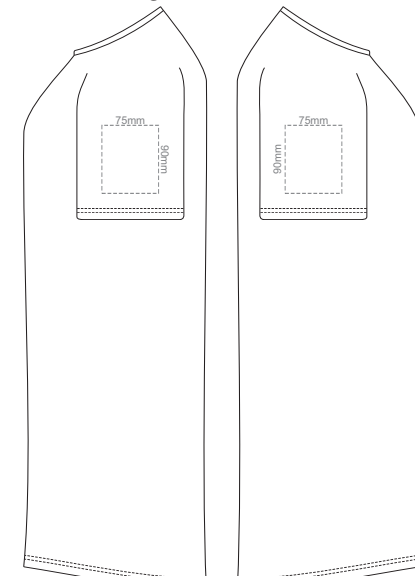

10% of Actual Size
Colourflex Transfer
Faux Embroidery
DigiFlex Transfer

MEN'S LARGE LEFT SLEEVE   **MEN'S LARGE RIGHT SLEEVE**