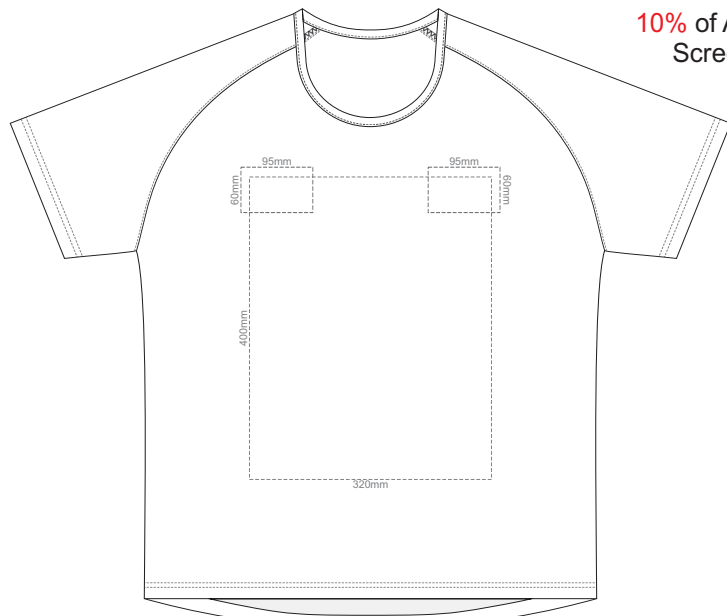

MEN'S MEDIUM LEFT SLEEVE

MEN'S MEDIUM RIGHT SLEEVE

10% of Actual Size
Screen Print

10% of Actual Size
Screen Print

FRONT MEN'S LARGE

BACK MEN'S LARGE

MEN'S LARGE LEFT SLEEVE

MEN'S LARGE RIGHT SLEEVE

10% of Actual Size
Screen Print

10% of Actual Size
Screen Print

FRONT MEN'S XL

BACK MEN'S XL

MEN'S XL LEFT SLEEVE

MEN'S XL RIGHT SLEEVE

10% of Actual Size
Screen Print

10% of Actual Size
Screen Print

FRONT MEN'S 2XL

BACK MEN'S 2XL

MEN'S 2XL LEFT SLEEVE

MEN'S 2XL RIGHT SLEEVE

10% of Actual Size
Screen Print

FRONT MEN'S 3XL

BACK MEN'S 3XL

10% of Actual Size
Screen Print

MEN'S 3XL LEFT SLEEVE

MEN'S 3XL RIGHT SLEEVE

10% of Actual Size
Colourflex Transfer
Faux Embroidery
DigiFlex Transfer

FRONT MEN'S EXTRA SMALL
Print area can be rotated to best suit.
Branding area can be moved anywhere within the red line.