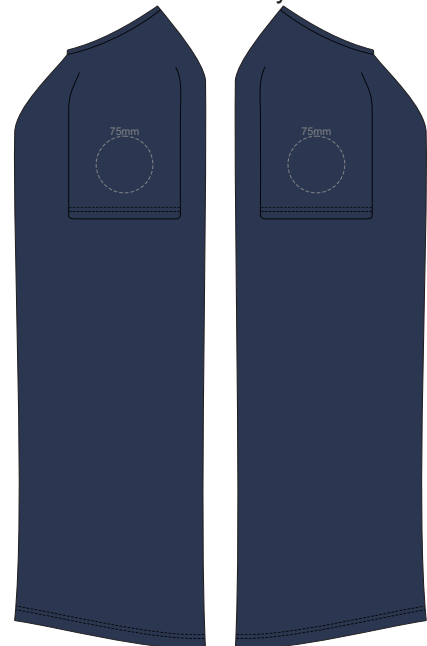

10% of Actual Size
Embroidery

FRONT MEN'S SMALL

10% of Actual Size
Embroidery

MEN'S SMALL LEFT SLEEVE MEN'S SMALL RIGHT SLEEVE

10% of Actual Size
Embroidery

FRONT MEN'S MEDIUM

10% of Actual Size
Embroidery

MEN'S MEDIUM LEFT SLEEVE MEN'S MEDIUM RIGHT SLEEVE

10% of Actual Size
Embroidery

FRONT MEN'S LARGE

10% of Actual Size
Embroidery

MEN'S LARGE LEFT SLEEVE

MEN'S LARGE RIGHT SLEEVE

10% of Actual Size
Embroidery

FRONT MEN'S XL

10% of Actual Size
Embroidery

MEN'S XL LEFT SLEEVE

MEN'S XL RIGHT SLEEVE

10% of Actual Size
Embroidery

FRONT MEN'S 2XL

10% of Actual Size
Embroidery

MEN'S 2XL LEFT SLEEVE

MEN'S 2XL RIGHT SLEEVE

10% of Actual Size
Embroidery

FRONT MEN'S 3XL

10% of Actual Size
Embroidery

MEN'S 3XL LEFT SLEEVE

MEN'S 3XL RIGHT SLEEVE