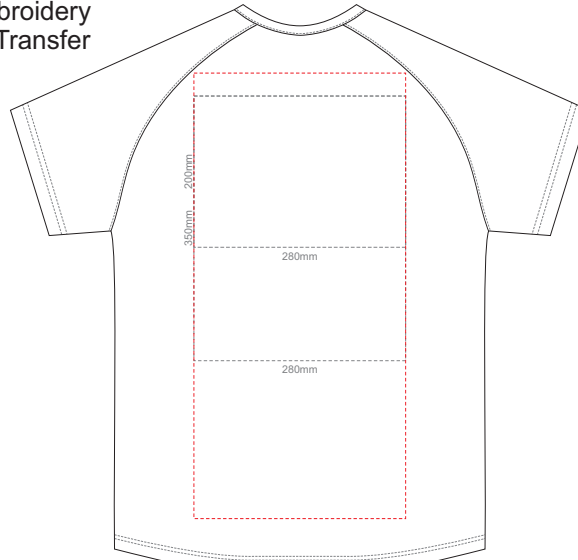

10% of Actual Size
Colourflex Transfer
Faux Embroidery
DigiFlex Transfer

10% of Actual Size
Colourflex Transfer
Faux Embroidery
DigiFlex Transfer

10% of Actual Size
Colourflex Transfer
Faux Embroidery
DigiFlex Transfer

10% of Actual Size
Colourflex Transfer
Faux Embroidery
DigiFlex Transfer