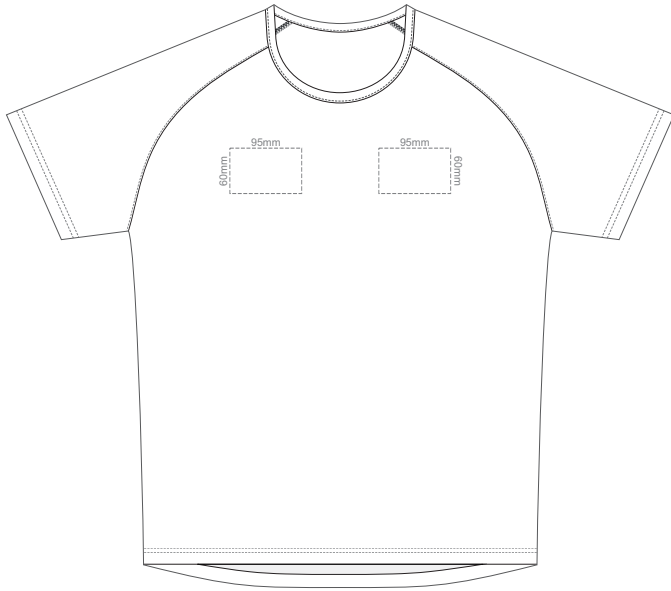

10% of Actual Size
Colourflex Transfer
Faux Embroidery
DigiFlex Transfer

MEN'S 3XL LEFT SLEEVE

MEN'S 3XL RIGHT SLEEVE

10% of Actual Size
Embroidery

FRONT MEN'S EXTRA SMALL

10% of Actual Size
Embroidery

MEN'S XS LEFT SLEEVE MEN'S XS RIGHT SLEEVE

10% of Actual Size
Embroidery

FRONT MEN'S SMALL

10% of Actual Size
Embroidery

MEN'S SMALL LEFT SLEEVE MEN'S SMALL RIGHT SLEEVE

10% of Actual Size
Embroidery

FRONT MEN'S MEDIUM

10% of Actual Size
Embroidery

MEN'S MEDIUM LEFT SLEEVE MEN'S MEDIUM RIGHT SLEEVE

10% of Actual Size
Embroidery

FRONT MEN'S LARGE

10% of Actual Size
Embroidery

MEN'S LARGE LEFT SLEEVE

MEN'S LARGE RIGHT SLEEVE

10% of Actual Size
Embroidery

FRONT MEN'S XL

10% of Actual Size
Embroidery