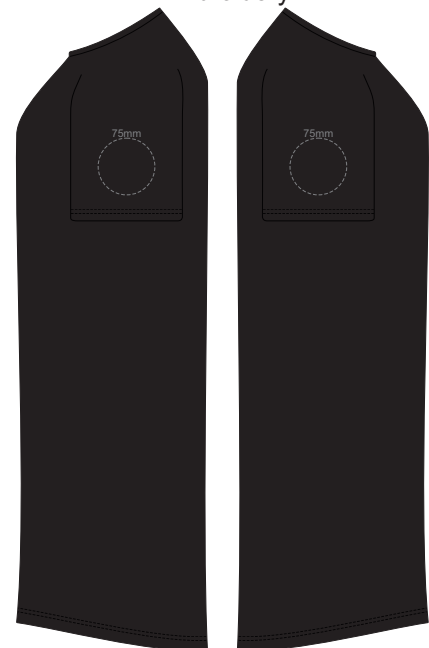

MEN'S SMALL LEFT SLEEVE MEN'S SMALL RIGHT SLEEVE

10% of Actual Size
Embroidery

FRONT MEN'S MEDIUM

10% of Actual Size
Embroidery

MEN'S MEDIUM LEFT SLEEVE MEN'S MEDIUM RIGHT SLEEVE

10% of Actual Size
Embroidery

FRONT MEN'S LARGE

10% of Actual Size
Embroidery

MEN'S LARGE LEFT SLEEVE

MEN'S LARGE RIGHT SLEEVE

10% of Actual Size
Embroidery

FRONT MEN'S XL

10% of Actual Size
Embroidery

MEN'S XL LEFT SLEEVE

MEN'S XL RIGHT SLEEVE

10% of Actual Size
Embroidery

FRONT MEN'S 2XL

10% of Actual Size
Embroidery

MEN'S 2XL LEFT SLEEVE

MEN'S 2XL RIGHT SLEEVE

10% of Actual Size
Embroidery

FRONT MEN'S 3XL

10% of Actual Size
Embroidery

MEN'S 3XL LEFT SLEEVE

MEN'S 3XL RIGHT SLEEVE