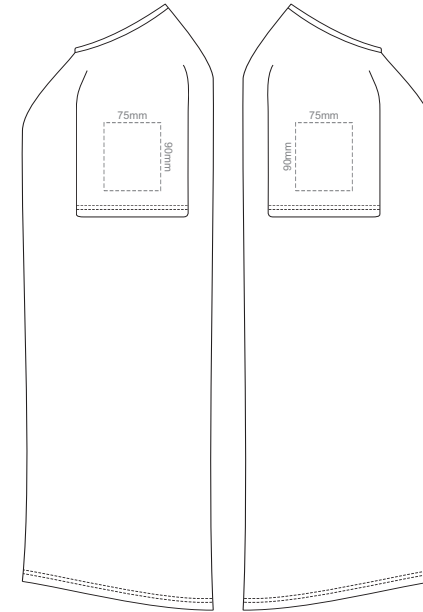

MEN'S MEDIUM LEFT SLEEVE **MEN'S MEDIUM RIGHT SLEEVE**

10% of Actual Size
 Colourflex Transfer
 Faux Embroidery
 DigiFlex Transfer

FRONT MEN'S LARGE
 Print area can be rotated to best suit.
 Branding area can be moved anywhere within the red line.

BACK MEN'S LARGE
 Print area 200x280mm can be rotated to best suit.
 Branding area can be moved anywhere within the red line.

10% of Actual Size
 Colourflex Transfer
 Faux Embroidery
 DigiFlex Transfer

MEN'S LARGE LEFT SLEEVE **MEN'S LARGE RIGHT SLEEVE**

10% of Actual Size
Colourflex Transfer
Faux Embroidery
DigiFlex Transfer

FRONT MEN'S XL
Print area can be rotated to best suit.
Branding area can be moved anywhere within the red line.

BACK MEN'S XL
Print area 200x280mm can be rotated to best suit.
Branding area can be moved anywhere within the red line.

MEN'S XL LEFT SLEEVE **MEN'S XL RIGHT SLEEVE**

10% of Actual Size
Colourflex Transfer
Faux Embroidery
DigiFlex Transfer