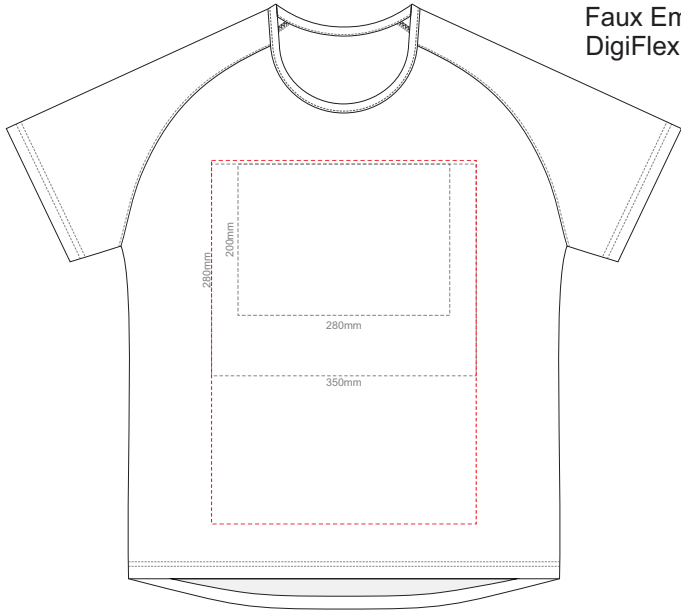

MEN'S SMALL RIGHT SLEEVE

10% of Actual Size
Colourflex Transfer
Faux Embroidery
DigiFlex Transfer

FRONT MEN'S MEDIUM
Print area can be rotated to best suit.
Branding area can be moved anywhere within the red line.

BACK MEN'S MEDIUM
Print area 200x280mm can be rotated to best suit.
Branding area can be moved anywhere within the red line.

10% of Actual Size
Colourflex Transfer
Faux Embroidery
DigiFlex Transfer

MEN'S MEDIUM LEFT SLEEVE **MEN'S MEDIUM RIGHT SLEEVE**

10% of Actual Size
Colourflex Transfer
Faux Embroidery
DigiFlex Transfer

FRONT MEN'S LARGE
Print area can be rotated to best suit.
Branding area can be moved anywhere within the red line.

BACK MEN'S LARGE
Print area 200x280mm can be rotated to best suit.
Branding area can be moved anywhere within the red line.

10% of Actual Size
Colourflex Transfer
Faux Embroidery
DigiFlex Transfer

MEN'S LARGE LEFT SLEEVE **MEN'S LARGE RIGHT SLEEVE**

10% of Actual Size
Colourflex Transfer
Faux Embroidery
DigiFlex Transfer

FRONT MEN'S XL
Print area can be rotated to best suit.
Branding area can be moved anywhere within the red line.