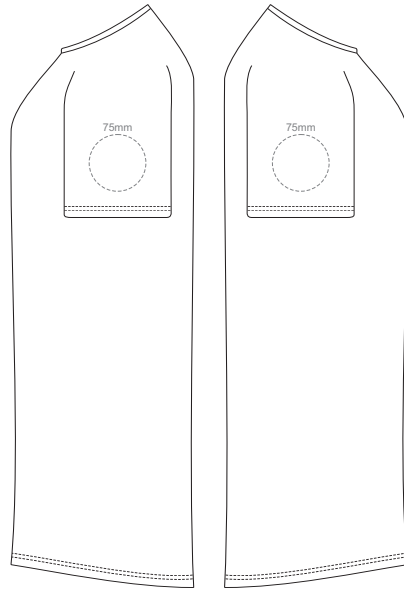

10% of Actual Size
Colourflex Transfer
Faux Embroidery
DigiFlex Transfer

MEN'S 3XL LEFT SLEEVE

MEN'S 3XL RIGHT SLEEVE

10% of Actual Size
Embroidery

FRONT MEN'S EXTRA SMALL

10% of Actual Size
Embroidery

MEN'S XS LEFT SLEEVE MEN'S XS RIGHT SLEEVE

10% of Actual Size
Embroidery

FRONT MEN'S SMALL

10% of Actual Size
Embroidery

MEN'S SMALL LEFT SLEEVE MEN'S SMALL RIGHT SLEEVE

10% of Actual Size
Embroidery

FRONT MEN'S MEDIUM

10% of Actual Size
Embroidery

MEN'S MEDIUM LEFT SLEEVE MEN'S MEDIUM RIGHT SLEEVE

10% of Actual Size
Embroidery

FRONT MEN'S LARGE

10% of Actual Size
Embroidery

MEN'S LARGE LEFT SLEEVE

MEN'S LARGE RIGHT SLEEVE

10% of Actual Size
Embroidery

FRONT MEN'S XL

10% of Actual Size
Embroidery

MEN'S XL LEFT SLEEVE

MEN'S XL RIGHT SLEEVE

10% of Actual Size
Embroidery

FRONT MEN'S 2XL

10% of Actual Size
Embroidery

MEN'S 2XL LEFT SLEEVE

MEN'S 2XL RIGHT SLEEVE

10% of Actual Size
Embroidery