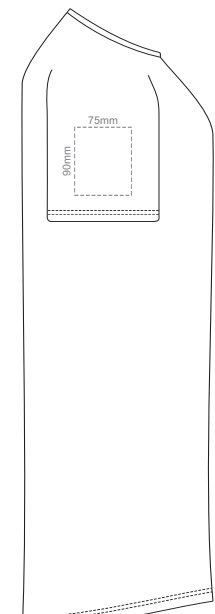

MEN'S MEDIUM LEFT SLEEVE

MEN'S MEDIUM RIGHT SLEEVE

10% of Actual Size
Screen Print

10% of Actual Size
Screen Print

FRONT MEN'S LARGE

BACK MEN'S LARGE

MEN'S LARGE LEFT SLEEVE

MEN'S LARGE RIGHT SLEEVE

10% of Actual Size
Screen Print

10% of Actual Size
Screen Print

FRONT MEN'S XL

BACK MEN'S XL

MEN'S XL LEFT SLEEVE

MEN'S XL RIGHT SLEEVE

10% of Actual Size
Screen Print

10% of Actual Size
Screen Print

FRONT MEN'S 2XL

BACK MEN'S 2XL

MEN'S 2XL LEFT SLEEVE

MEN'S 2XL RIGHT SLEEVE

10% of Actual Size
Screen Print

FRONT MEN'S 3XL

BACK MEN'S 3XL

10% of Actual Size
Screen Print

MEN'S 3XL LEFT SLEEVE

MEN'S 3XL RIGHT SLEEVE

10% of Actual Size
Colourflex Transfer
Faux Embroidery
DigiFlex Transfer

FRONT MEN'S EXTRA SMALL
Print area can be rotated to best suit.
Branding area can be moved anywhere within the red line.