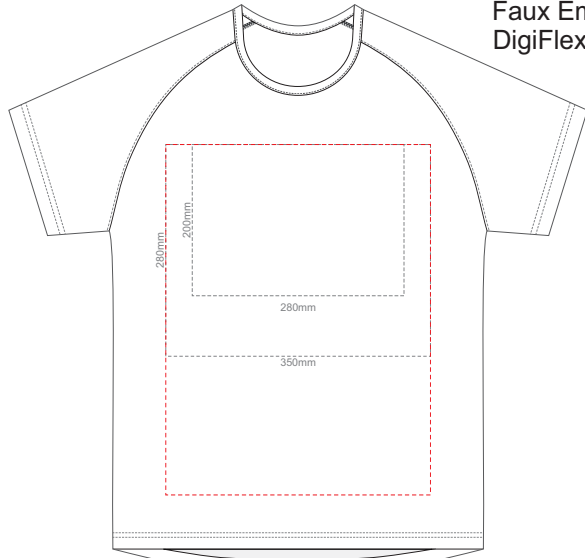

10% of Actual Size
Colourflex Transfer
Faux Embroidery
DigiFlex Transfer

FRONT MEN'S MEDIUM
Print area can be rotated to best suit.
Branding area can be moved anywhere within the red line.