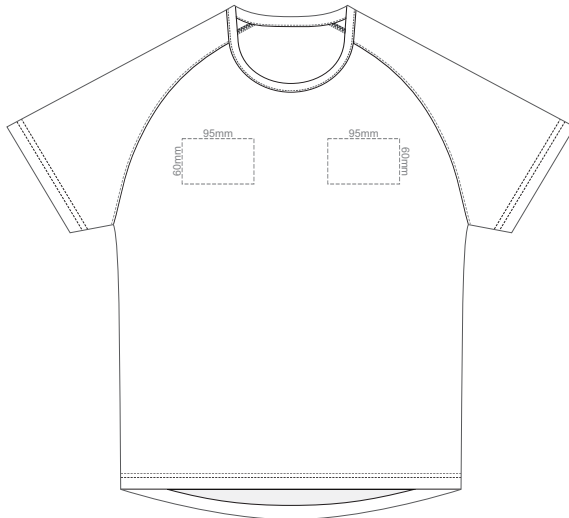

MEN'S 2XL LEFT SLEEVE **MEN'S 2XL RIGHT SLEEVE**

10% of Actual Size
Colourflex Transfer
Faux Embroidery
DigiFlex Transfer

10% of Actual Size
Colourflex Transfer
Faux Embroidery
DigiFlex Transfer

FRONT MEN'S 3XL

Print area can be rotated to best suit.
Branding area can be moved **anywhere within the red line.**

BACK MEN'S 3XL

Print area can be rotated to best suit.
Branding area can be moved **anywhere within the red line.**

10% of Actual Size
Colourflex Transfer
Faux Embroidery
DigiFlex Transfer

MEN'S 3XL LEFT SLEEVE

MEN'S 3XL RIGHT SLEEVE

10% of Actual Size
Embroidery

FRONT MEN'S EXTRA SMALL

10% of Actual Size
Embroidery

MEN'S XS LEFT SLEEVE MEN'S XS RIGHT SLEEVE