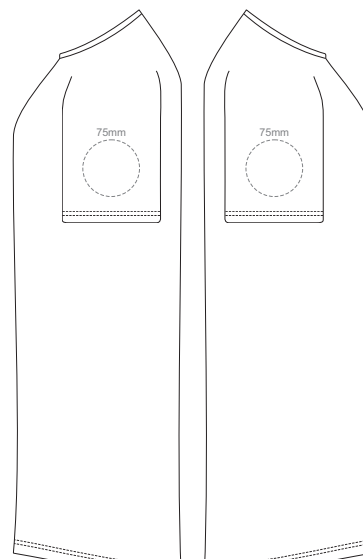

10% of Actual Size
Colourflex Transfer
Faux Embroidery
DigiFlex Transfer

MEN'S 3XL LEFT SLEEVE

MEN'S 3XL RIGHT SLEEVE

10% of Actual Size
Embroidery

FRONT MEN'S EXTRA SMALL

10% of Actual Size
Embroidery

MEN'S XS LEFT SLEEVE MEN'S XS RIGHT SLEEVE

10% of Actual Size
Embroidery

FRONT MEN'S SMALL

10% of Actual Size
Embroidery

MEN'S SMALL LEFT SLEEVE MEN'S SMALL RIGHT SLEEVE

10% of Actual Size
Embroidery

FRONT MEN'S MEDIUM

10% of Actual Size
Embroidery

MEN'S MEDIUM LEFT SLEEVE MEN'S MEDIUM RIGHT SLEEVE

10% of Actual Size
Embroidery

FRONT MEN'S LARGE

10% of Actual Size
Embroidery

MEN'S LARGE LEFT SLEEVE

MEN'S LARGE RIGHT SLEEVE

10% of Actual Size
Embroidery

FRONT MEN'S XL

10% of Actual Size
Embroidery

MEN'S XL LEFT SLEEVE

MEN'S XL RIGHT SLEEVE

10% of Actual Size
Embroidery

FRONT MEN'S 2XL

10% of Actual Size
Embroidery

MEN'S 2XL LEFT SLEEVE

MEN'S 2XL RIGHT SLEEVE

10% of Actual Size
Embroidery