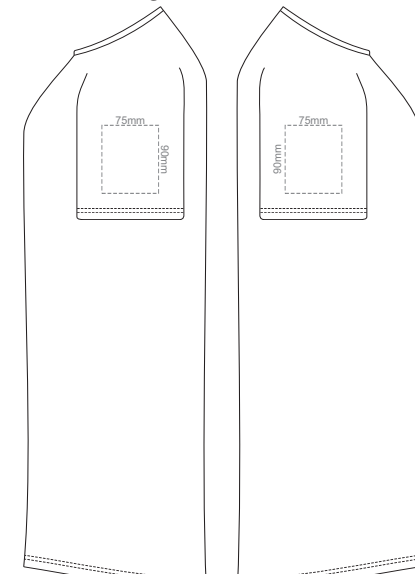

10% of Actual Size
Colourflex Transfer
Faux Embroidery
DigiFlex Transfer

MEN'S LARGE LEFT SLEEVE   **MEN'S LARGE RIGHT SLEEVE**