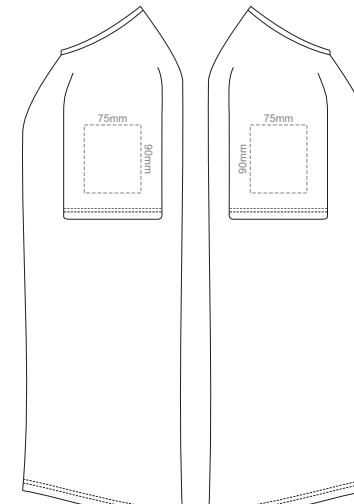

10% of Actual Size
Screen Print

FRONT MEN'S EXTRA SMALL

BACK MEN'S EXTRA SMALL

MEN'S XS LEFT SLEEVE

MEN'S XS RIGHT SLEEVE

10% of Actual Size
Screen Print

10% of Actual Size
Screen Print

FRONT MEN'S SMALL

BACK MEN'S SMALL

MEN'S SMALL LEFT SLEEVE

MEN'S SMALL RIGHT SLEEVE

10% of Actual Size
Screen Print

10% of Actual Size
Screen Print

10% of Actual Size
Screen Print

FRONT MEN'S MEDIUM

BACK MEN'S MEDIUM

MEN'S MEDIUM LEFT SLEEVE

MEN'S MEDIUM RIGHT SLEEVE

10% of Actual Size
Screen Print

10% of Actual Size
Screen Print

FRONT MEN'S LARGE

BACK MEN'S LARGE

MEN'S LARGE LEFT SLEEVE

MEN'S LARGE RIGHT SLEEVE