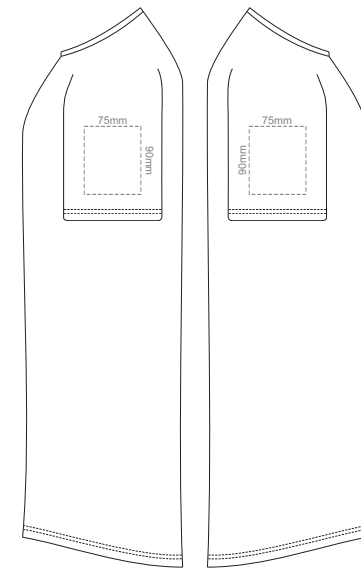

MEN'S SMALL RIGHT SLEEVE

10% of Actual Size
Colourflex Transfer
Faux Embroidery
DigiFlex Transfer

MEN'S SMALL LEFT SLEEVE