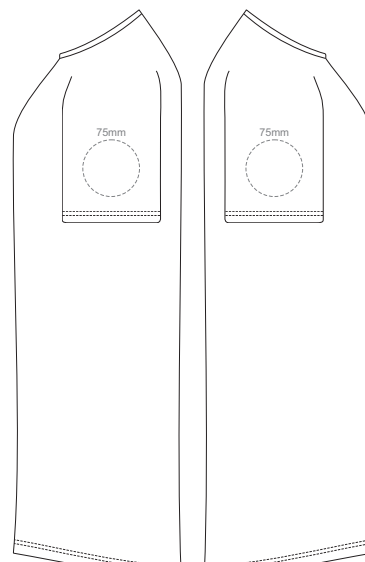

MEN'S 3XL RIGHT SLEEVE

10% of Actual Size
Embroidery

FRONT MEN'S EXTRA SMALL

10% of Actual Size
Embroidery

MEN'S XS LEFT SLEEVE MEN'S XS RIGHT SLEEVE

10% of Actual Size
Embroidery

FRONT MEN'S SMALL

10% of Actual Size
Embroidery

MEN'S SMALL LEFT SLEEVE MEN'S SMALL RIGHT SLEEVE

10% of Actual Size
Embroidery

FRONT MEN'S MEDIUM

10% of Actual Size
Embroidery

MEN'S MEDIUM LEFT SLEEVE MEN'S MEDIUM RIGHT SLEEVE

10% of Actual Size
Embroidery

FRONT MEN'S LARGE

10% of Actual Size
Embroidery

MEN'S LARGE LEFT SLEEVE

MEN'S LARGE RIGHT SLEEVE

10% of Actual Size
Embroidery

FRONT MEN'S XL

10% of Actual Size
Embroidery

MEN'S XL LEFT SLEEVE

MEN'S XL RIGHT SLEEVE

10% of Actual Size
Embroidery

FRONT MEN'S 2XL

10% of Actual Size
Embroidery

MEN'S 2XL LEFT SLEEVE

MEN'S 2XL RIGHT SLEEVE

10% of Actual Size
Embroidery

FRONT MEN'S 3XL