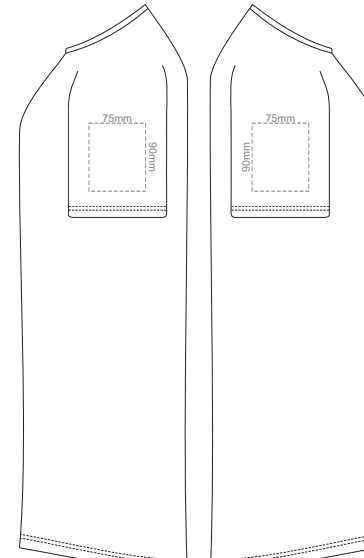

10% of Actual Size
Colourflex Transfer
Faux Embroidery
DigiFlex Transfer

MEN'S MEDIUM LEFT SLEEVE   **MEN'S MEDIUM RIGHT SLEEVE**

10% of Actual Size
Colourflex Transfer
Faux Embroidery
DigiFlex Transfer