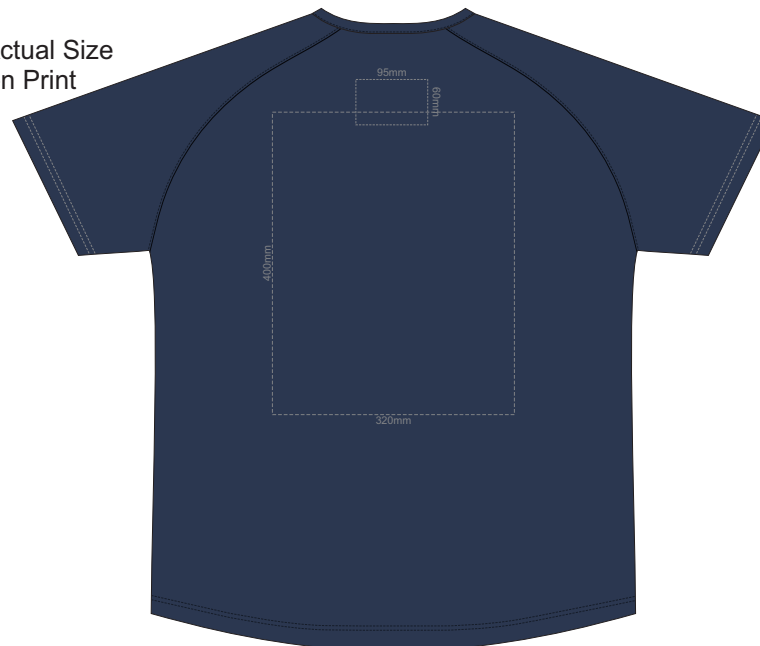

10% of Actual Size
Screen Print

10% of Actual Size
Screen Print

FRONT MEN'S XL

BACK MEN'S XL

MEN'S XL LEFT SLEEVE

MEN'S XL RIGHT SLEEVE

10% of Actual Size
Screen Print

10% of Actual Size
Screen Print

FRONT MEN'S 2XL

BACK MEN'S 2XL

MEN'S 2XL LEFT SLEEVE

MEN'S 2XL RIGHT SLEEVE

10% of Actual Size
Screen Print

FRONT MEN'S 3XL

BACK MEN'S 3XL

10% of Actual Size
Screen Print

MEN'S 3XL LEFT SLEEVE

MEN'S 3XL RIGHT SLEEVE

10% of Actual Size
Colourflex Transfer
Faux Embroidery
DigiFlex Transfer

FRONT MEN'S EXTRA SMALL
Print area can be rotated to best suit.
Branding area can be moved anywhere within the red line.

BACK MEN'S EXTRA SMALL
Print area 200x280mm can be rotated to best suit.
Branding area can be moved anywhere within the red line.

10% of Actual Size
Colourflex Transfer
Faux Embroidery
DigiFlex Transfer