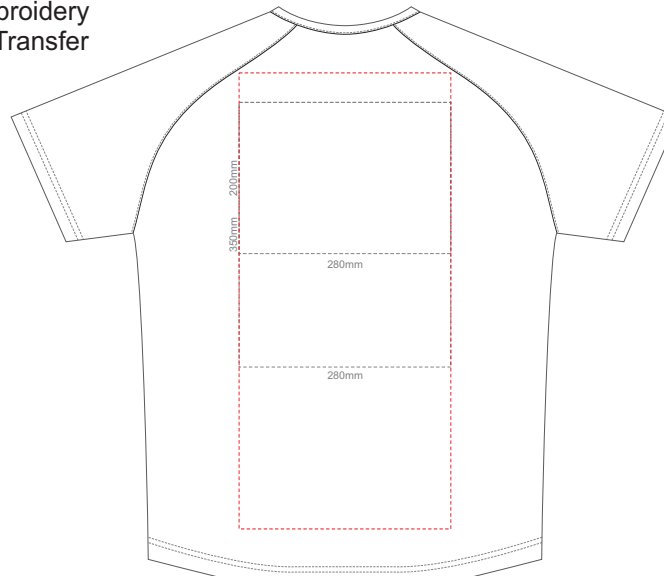

10% of Actual Size
Colourflex Transfer
Faux Embroidery
DigiFlex Transfer

10% of Actual Size
Colourflex Transfer
Faux Embroidery
DigiFlex Transfer

10% of Actual Size
Colourflex Transfer
Faux Embroidery
DigiFlex Transfer

10% of Actual Size
Colourflex Transfer
Faux Embroidery
DigiFlex Transfer