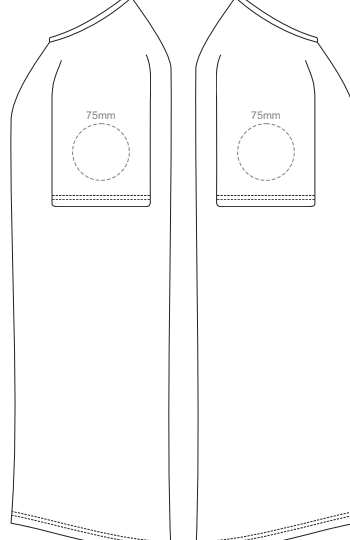

MEN'S 2XL LEFT SLEEVE **MEN'S 2XL RIGHT SLEEVE**

10% of Actual Size
Colourflex Transfer
Faux Embroidery
DigiFlex Transfer

10% of Actual Size
Colourflex Transfer
Faux Embroidery
DigiFlex Transfer

FRONT MEN'S 3XL
Print area can be rotated to best suit.
Branding area can be moved **anywhere within the red line.**

BACK MEN'S 3XL
Print area can be rotated to best suit.
Branding area can be moved **anywhere within the red line.**

10% of Actual Size
Colourflex Transfer
Faux Embroidery
DigiFlex Transfer

MEN'S 3XL LEFT SLEEVE

MEN'S 3XL RIGHT SLEEVE

10% of Actual Size
Embroidery

FRONT MEN'S EXTRA SMALL

10% of Actual Size
Embroidery

MEN'S XS LEFT SLEEVE MEN'S XS RIGHT SLEEVE

10% of Actual Size
Embroidery

FRONT MEN'S SMALL

10% of Actual Size
Embroidery

MEN'S SMALL LEFT SLEEVE MEN'S SMALL RIGHT SLEEVE

10% of Actual Size
Embroidery

FRONT MEN'S MEDIUM

10% of Actual Size
Embroidery

MEN'S MEDIUM LEFT SLEEVE MEN'S MEDIUM RIGHT SLEEVE

10% of Actual Size
Embroidery