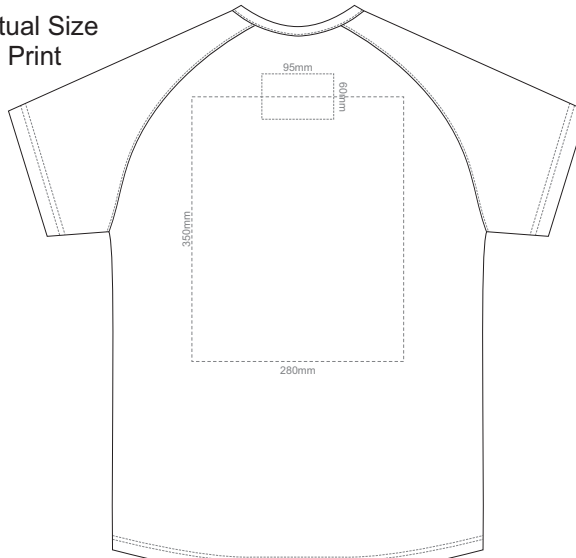

10% of Actual Size
Screen Print

FRONT MEN'S EXTRA SMALL

BACK MEN'S EXTRA SMALL

MEN'S XS LEFT SLEEVE

MEN'S XS RIGHT SLEEVE

10% of Actual Size
Screen Print

10% of Actual Size
Screen Print

FRONT MEN'S SMALL

BACK MEN'S SMALL

MEN'S SMALL LEFT SLEEVE

MEN'S SMALL RIGHT SLEEVE

10% of Actual Size
Screen Print

10% of Actual Size
Screen Print

10% of Actual Size
Screen Print

FRONT MEN'S MEDIUM

BACK MEN'S MEDIUM

MEN'S MEDIUM LEFT SLEEVE

MEN'S MEDIUM RIGHT SLEEVE

10% of Actual Size
Screen Print

10% of Actual Size
Screen Print

FRONT MEN'S LARGE

BACK MEN'S LARGE

MEN'S LARGE LEFT SLEEVE

MEN'S LARGE RIGHT SLEEVE

10% of Actual Size
Screen Print

10% of Actual Size
Screen Print

FRONT MEN'S XL

BACK MEN'S XL

MEN'S XL LEFT SLEEVE

MEN'S XL RIGHT SLEEVE

10% of Actual Size
Screen Print

10% of Actual Size
Screen Print