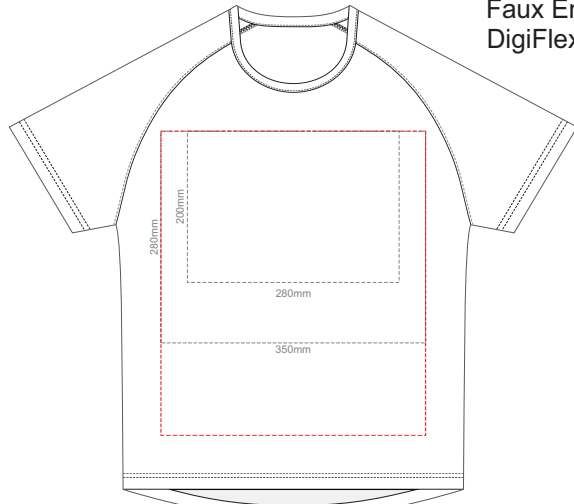

10% of Actual Size
Colourflex Transfer
Faux Embroidery
DigiFlex Transfer

FRONT MEN'S EXTRA SMALL
Print area can be rotated to best suit.
Branding area can be moved anywhere within the red line.