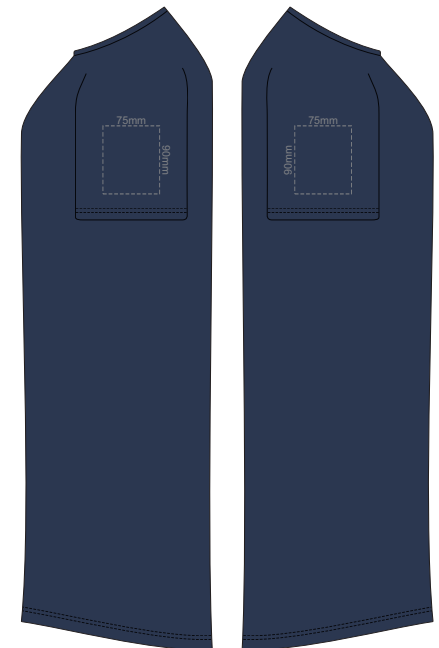

MEN'S 3XL LEFT SLEEVE

MEN'S 3XL RIGHT SLEEVE