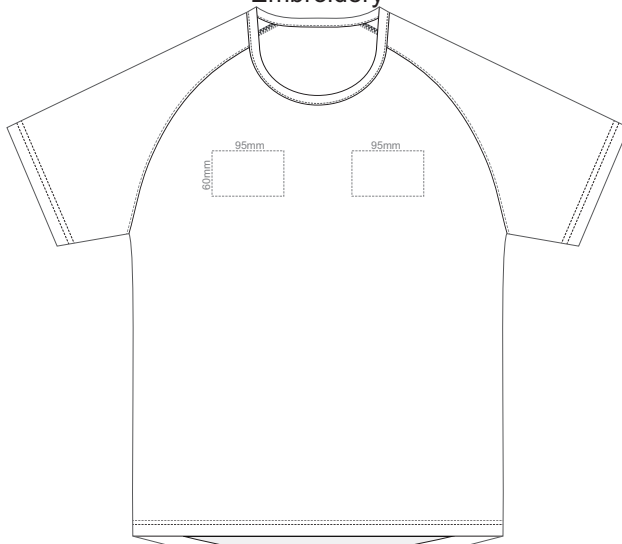

MEN'S 2XL LEFT SLEEVE **MEN'S 2XL RIGHT SLEEVE**

10% of Actual Size
Colourflex Transfer
Faux Embroidery
DigiFlex Transfer

10% of Actual Size
Colourflex Transfer
Faux Embroidery
DigiFlex Transfer

FRONT MEN'S 3XL

10% of Actual Size
Colourflex Transfer
Faux Embroidery
DigiFlex Transfer

MEN'S 3XL LEFT SLEEVE

MEN'S 3XL RIGHT SLEEVE

10% of Actual Size
Embroidery

FRONT MEN'S EXTRA SMALL

10% of Actual Size
Embroidery

MEN'S XS LEFT SLEEVE MEN'S XS RIGHT SLEEVE

10% of Actual Size
Embroidery

FRONT MEN'S SMALL

10% of Actual Size
Embroidery

MEN'S SMALL LEFT SLEEVE MEN'S SMALL RIGHT SLEEVE

10% of Actual Size
Embroidery

FRONT MEN'S MEDIUM

10% of Actual Size
Embroidery

MEN'S MEDIUM LEFT SLEEVE MEN'S MEDIUM RIGHT SLEEVE