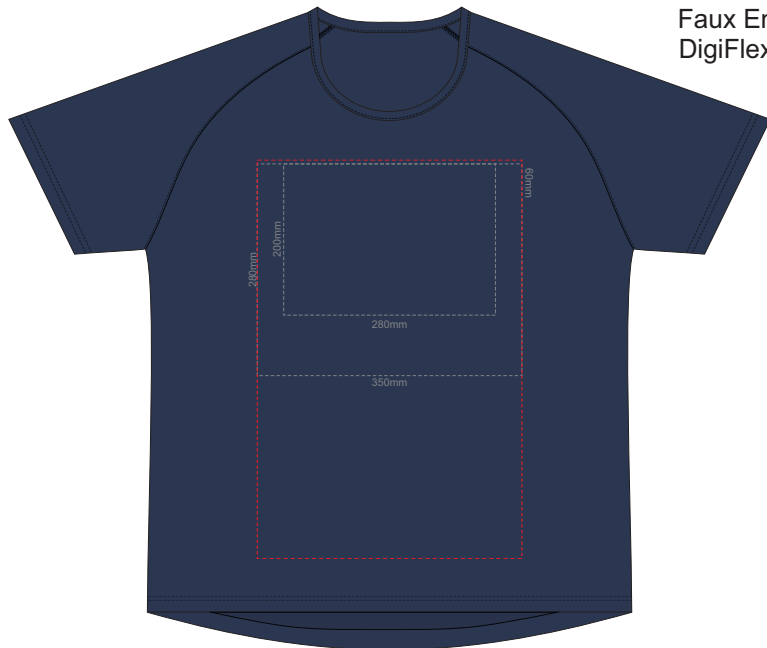

10% of Actual Size
Colourflex Transfer
Faux Embroidery
DigiFlex Transfer

FRONT MEN'S 3XL