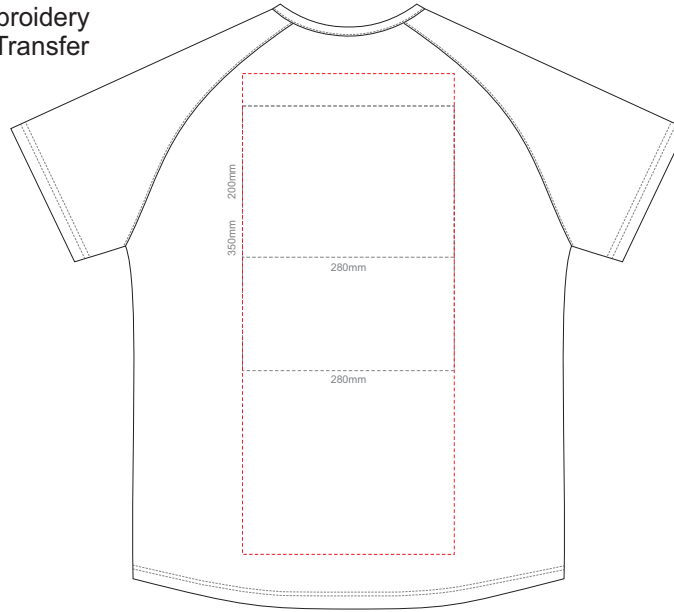

MEN'S MEDIUM LEFT SLEEVE **MEN'S MEDIUM RIGHT SLEEVE**

10% of Actual Size
 Colourflex Transfer
 Faux Embroidery
 DigiFlex Transfer

FRONT MEN'S LARGE
 Print area can be rotated to best suit.
 Branding area can be moved anywhere within the red line.

BACK MEN'S LARGE
 Print area 200x280mm can be rotated to best suit.
 Branding area can be moved anywhere within the red line.

10% of Actual Size
 Colourflex Transfer
 Faux Embroidery
 DigiFlex Transfer

MEN'S LARGE LEFT SLEEVE **MEN'S LARGE RIGHT SLEEVE**

10% of Actual Size
Colourflex Transfer
Faux Embroidery
DigiFlex Transfer

FRONT MEN'S XL
Print area can be rotated to best suit.
Branding area can be moved anywhere within the red line.

BACK MEN'S XL
Print area 200x280mm can be rotated to best suit.
Branding area can be moved anywhere within the red line.

MEN'S XL LEFT SLEEVE **MEN'S XL RIGHT SLEEVE**

10% of Actual Size
Colourflex Transfer
Faux Embroidery
DigiFlex Transfer