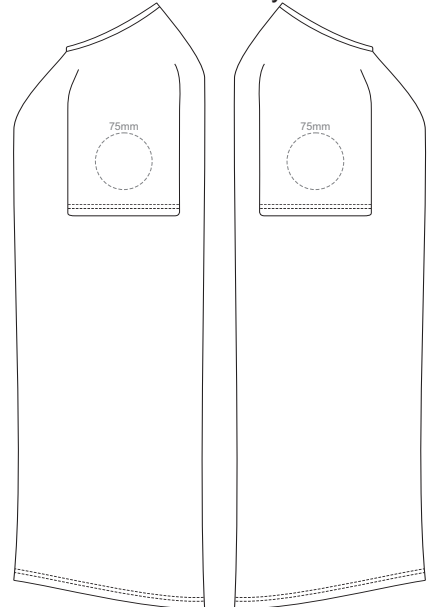

10% of Actual Size
Colourflex Transfer
Faux Embroidery
DigiFlex Transfer

MEN'S 3XL LEFT SLEEVE

MEN'S 3XL RIGHT SLEEVE

10% of Actual Size
Embroidery

FRONT MEN'S EXTRA SMALL

10% of Actual Size
Embroidery

MEN'S XS LEFT SLEEVE MEN'S XS RIGHT SLEEVE

10% of Actual Size
Embroidery

FRONT MEN'S SMALL

10% of Actual Size
Embroidery

MEN'S SMALL LEFT SLEEVE MEN'S SMALL RIGHT SLEEVE

10% of Actual Size
Embroidery

FRONT MEN'S MEDIUM

10% of Actual Size
Embroidery

MEN'S MEDIUM LEFT SLEEVE MEN'S MEDIUM RIGHT SLEEVE

10% of Actual Size
Embroidery

FRONT MEN'S LARGE

10% of Actual Size
Embroidery

MEN'S LARGE LEFT SLEEVE

MEN'S LARGE RIGHT SLEEVE

10% of Actual Size
Embroidery

FRONT MEN'S XL

10% of Actual Size
Embroidery

MEN'S XL LEFT SLEEVE

MEN'S XL RIGHT SLEEVE

10% of Actual Size
Embroidery

FRONT MEN'S 2XL

10% of Actual Size
Embroidery

MEN'S 2XL LEFT SLEEVE

MEN'S 2XL RIGHT SLEEVE

10% of Actual Size
Embroidery