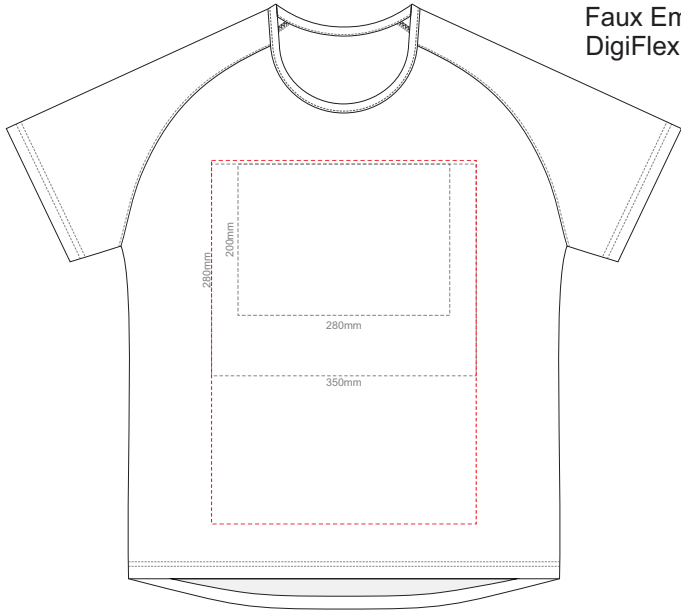

MEN'S MEDIUM LEFT SLEEVE **MEN'S MEDIUM RIGHT SLEEVE**

10% of Actual Size
 Colourflex Transfer
 Faux Embroidery
 DigiFlex Transfer

FRONT MEN'S LARGE
 Print area can be rotated to best suit.
 Branding area can be moved anywhere within the red line.

BACK MEN'S LARGE
 Print area 200x280mm can be rotated to best suit.
 Branding area can be moved anywhere within the red line.

10% of Actual Size
 Colourflex Transfer
 Faux Embroidery
 DigiFlex Transfer

MEN'S LARGE LEFT SLEEVE **MEN'S LARGE RIGHT SLEEVE**

10% of Actual Size
Colourflex Transfer
Faux Embroidery
DigiFlex Transfer

FRONT MEN'S XL
Print area can be rotated to best suit.
Branding area can be moved anywhere within the red line.

BACK MEN'S XL
Print area 200x280mm can be rotated to best suit.
Branding area can be moved anywhere within the red line.

MEN'S XL LEFT SLEEVE **MEN'S XL RIGHT SLEEVE**

10% of Actual Size
Colourflex Transfer
Faux Embroidery
DigiFlex Transfer