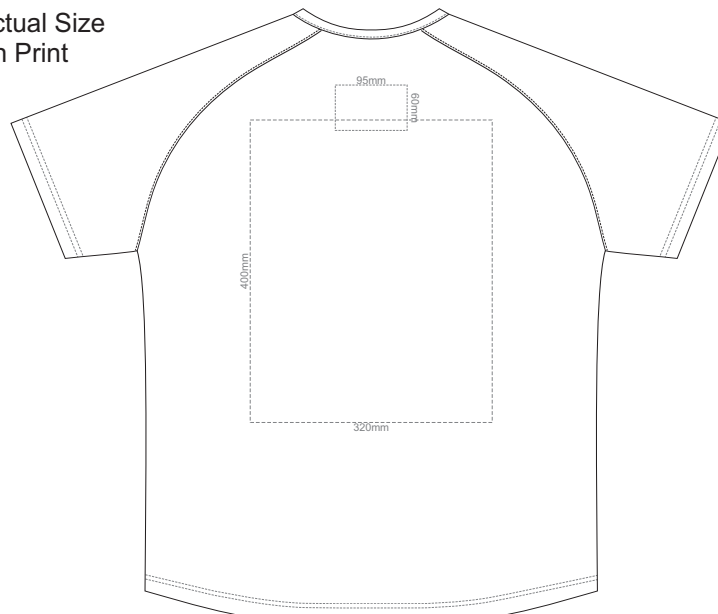

MEN'S MEDIUM LEFT SLEEVE

MEN'S MEDIUM RIGHT SLEEVE

10% of Actual Size
Screen Print

10% of Actual Size
Screen Print

FRONT MEN'S LARGE

BACK MEN'S LARGE

MEN'S LARGE LEFT SLEEVE

MEN'S LARGE RIGHT SLEEVE

10% of Actual Size
Screen Print

10% of Actual Size
Screen Print

FRONT MEN'S XL

BACK MEN'S XL

MEN'S XL LEFT SLEEVE

MEN'S XL RIGHT SLEEVE

10% of Actual Size
Screen Print

10% of Actual Size
Screen Print

FRONT MEN'S 2XL

BACK MEN'S 2XL

MEN'S 2XL LEFT SLEEVE

MEN'S 2XL RIGHT SLEEVE

10% of Actual Size
Screen Print

FRONT MEN'S 3XL

BACK MEN'S 3XL

10% of Actual Size
Screen Print

MEN'S 3XL LEFT SLEEVE

MEN'S 3XL RIGHT SLEEVE

10% of Actual Size
Colourflex Transfer
Faux Embroidery
DigiFlex Transfer

FRONT MEN'S EXTRA SMALL
Print area can be rotated to best suit.
Branding area can be moved anywhere within the red line.