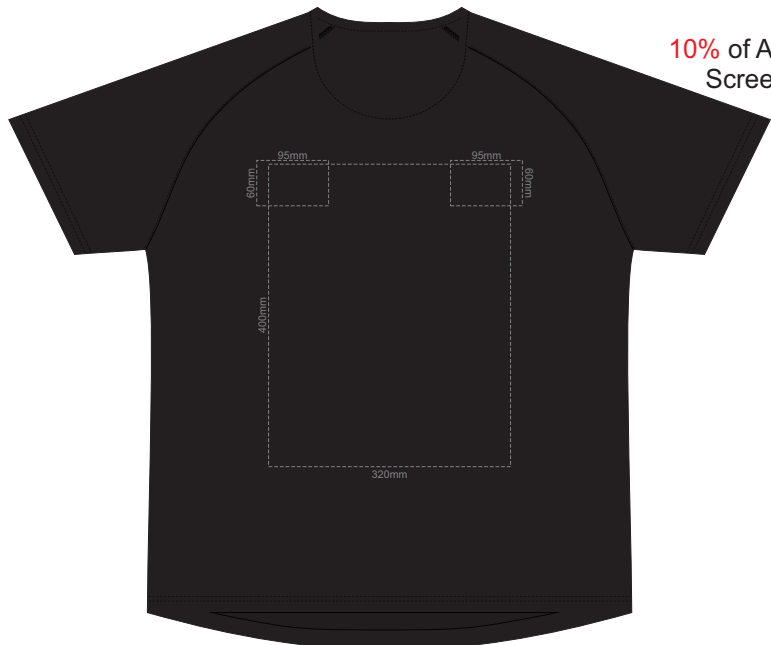

MEN'S MEDIUM LEFT SLEEVE

MEN'S MEDIUM RIGHT SLEEVE

10% of Actual Size
Screen Print

10% of Actual Size
Screen Print

FRONT MEN'S LARGE

BACK MEN'S LARGE

MEN'S LARGE LEFT SLEEVE

MEN'S LARGE RIGHT SLEEVE

10% of Actual Size
Screen Print

10% of Actual Size
Screen Print

FRONT MEN'S XL

BACK MEN'S XL

MEN'S XL LEFT SLEEVE

MEN'S XL RIGHT SLEEVE

10% of Actual Size
Screen Print

10% of Actual Size
Screen Print

FRONT MEN'S 2XL

BACK MEN'S 2XL

MEN'S 2XL LEFT SLEEVE

MEN'S 2XL RIGHT SLEEVE

10% of Actual Size
Screen Print

FRONT MEN'S 3XL

BACK MEN'S 3XL

10% of Actual Size
Screen Print

MEN'S 3XL LEFT SLEEVE

MEN'S 3XL RIGHT SLEEVE

10% of Actual Size
Colourflex Transfer
Faux Embroidery
DigiFlex Transfer

FRONT MEN'S EXTRA SMALL
Print area can be rotated to best suit.
Branding area can be moved anywhere within the red line.