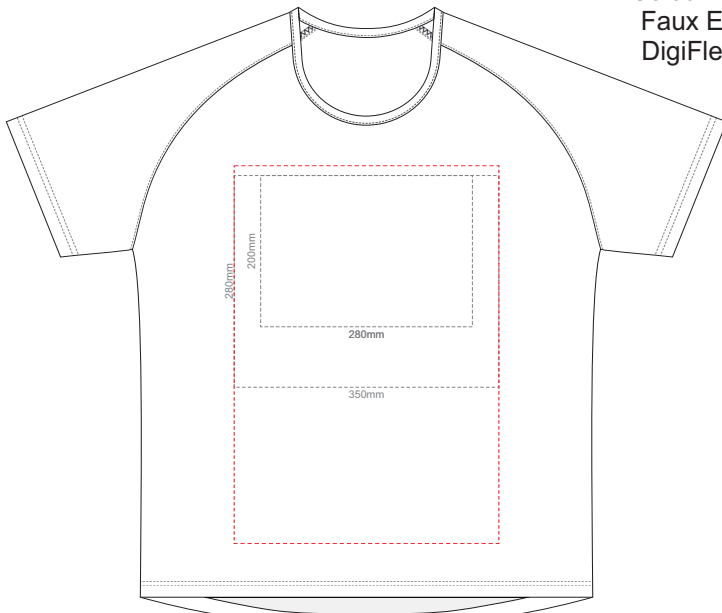

10% of Actual Size
Colourflex Transfer
Faux Embroidery
DigiFlex Transfer

FRONT MEN'S LARGE
Print area can be rotated to best suit.
Branding area can be moved anywhere within the red line.

BACK MEN'S LARGE
Print area 200x280mm can be rotated to best suit.
Branding area can be moved anywhere within the red line.

10% of Actual Size
Colourflex Transfer
Faux Embroidery
DigiFlex Transfer

MEN'S LARGE LEFT SLEEVE **MEN'S LARGE RIGHT SLEEVE**

10% of Actual Size
Colourflex Transfer
Faux Embroidery
DigiFlex Transfer

FRONT MEN'S XL
Print area can be rotated to best suit.
Branding area can be moved anywhere within the red line.

BACK MEN'S XL
Print area 200x280mm can be rotated to best suit.
Branding area can be moved anywhere within the red line.

MEN'S XL LEFT SLEEVE **MEN'S XL RIGHT SLEEVE**

10% of Actual Size
Colourflex Transfer
Faux Embroidery
DigiFlex Transfer

10% of Actual Size
Colourflex Transfer
Faux Embroidery
DigiFlex Transfer

FRONT MEN'S 2XL
Print area can be rotated to best suit.
Branding area can be moved anywhere within the red line.

BACK MEN'S 2XL
Print area can be rotated to best suit.
Branding area can be moved anywhere within the red line.