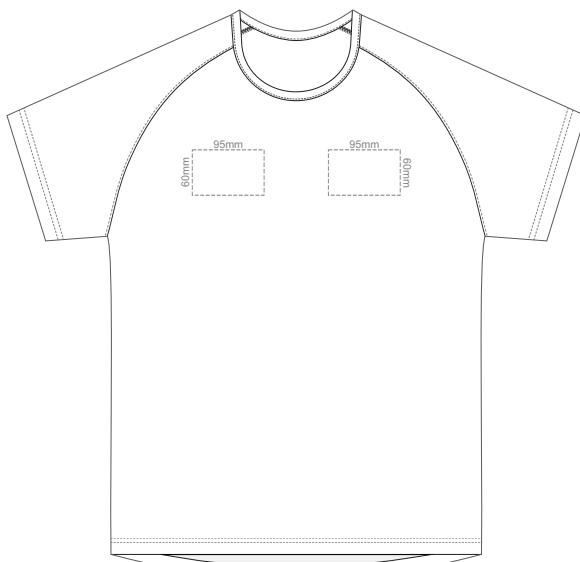

BACK MEN'S 3XL
Print area can be rotated to best suit.
Branding area can be moved **anywhere within the red line.**

10% of Actual Size
Colourflex Transfer
Faux Embroidery
DigiFlex Transfer

MEN'S 3XL LEFT SLEEVE

MEN'S 3XL RIGHT SLEEVE

10% of Actual Size
Embroidery

FRONT MEN'S EXTRA SMALL

10% of Actual Size
Embroidery

MEN'S XS LEFT SLEEVE MEN'S XS RIGHT SLEEVE

10% of Actual Size
Embroidery

FRONT MEN'S SMALL

10% of Actual Size
Embroidery

MEN'S SMALL LEFT SLEEVE MEN'S SMALL RIGHT SLEEVE

10% of Actual Size
Embroidery

FRONT MEN'S MEDIUM

10% of Actual Size
Embroidery

MEN'S MEDIUM LEFT SLEEVE MEN'S MEDIUM RIGHT SLEEVE

10% of Actual Size
Embroidery