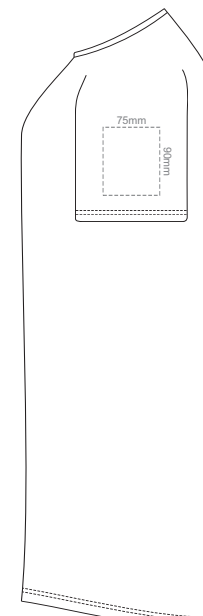

MEN'S MEDIUM LEFT SLEEVE

MEN'S MEDIUM RIGHT SLEEVE

10% of Actual Size
Screen Print

10% of Actual Size
Screen Print

FRONT MEN'S LARGE

BACK MEN'S LARGE

MEN'S LARGE LEFT SLEEVE

MEN'S LARGE RIGHT SLEEVE

10% of Actual Size
Screen Print

10% of Actual Size
Screen Print

FRONT MEN'S XL

BACK MEN'S XL

MEN'S XL LEFT SLEEVE

MEN'S XL RIGHT SLEEVE

10% of Actual Size
Screen Print

10% of Actual Size
Screen Print

FRONT MEN'S 2XL

BACK MEN'S 2XL

MEN'S 2XL LEFT SLEEVE

MEN'S 2XL RIGHT SLEEVE

10% of Actual Size
Screen Print

FRONT MEN'S 3XL

BACK MEN'S 3XL

10% of Actual Size
Screen Print

MEN'S 3XL LEFT SLEEVE

MEN'S 3XL RIGHT SLEEVE

10% of Actual Size
Colourflex Transfer
Faux Embroidery
DigiFlex Transfer

FRONT MEN'S EXTRA SMALL
Print area can be rotated to best suit.
Branding area can be moved anywhere within the red line.