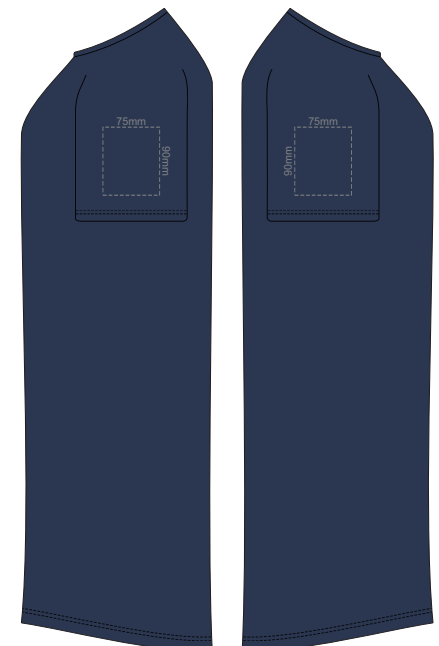

10% of Actual Size
Screen Print

10% of Actual Size
Screen Print

FRONT MEN'S XL

BACK MEN'S XL

MEN'S XL LEFT SLEEVE

MEN'S XL RIGHT SLEEVE

10% of Actual Size
Screen Print

10% of Actual Size
Screen Print

FRONT MEN'S 2XL

BACK MEN'S 2XL

MEN'S 2XL LEFT SLEEVE

MEN'S 2XL RIGHT SLEEVE

10% of Actual Size
Screen Print

FRONT MEN'S 3XL

BACK MEN'S 3XL

10% of Actual Size
Screen Print

MEN'S 3XL LEFT SLEEVE

MEN'S 3XL RIGHT SLEEVE

10% of Actual Size
Colourflex Transfer
Faux Embroidery
DigiFlex Transfer

FRONT MEN'S EXTRA SMALL
Print area can be rotated to best suit.
Branding area can be moved anywhere within the red line.

BACK MEN'S EXTRA SMALL
Print area 200x280mm can be rotated to best suit.
Branding area can be moved anywhere within the red line.

10% of Actual Size
Colourflex Transfer
Faux Embroidery
DigiFlex Transfer