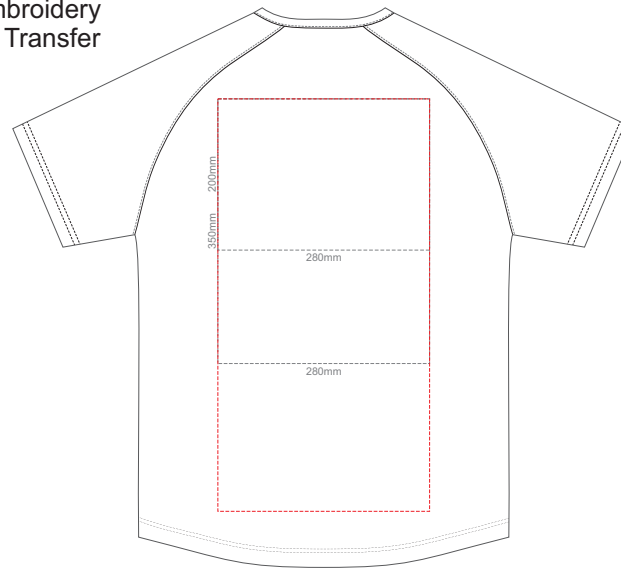

10% of Actual Size
Colourflex Transfer
Faux Embroidery
DigiFlex Transfer

10% of Actual Size
Colourflex Transfer
Faux Embroidery
DigiFlex Transfer

10% of Actual Size
Colourflex Transfer
Faux Embroidery
DigiFlex Transfer

10% of Actual Size
Colourflex Transfer
Faux Embroidery
DigiFlex Transfer