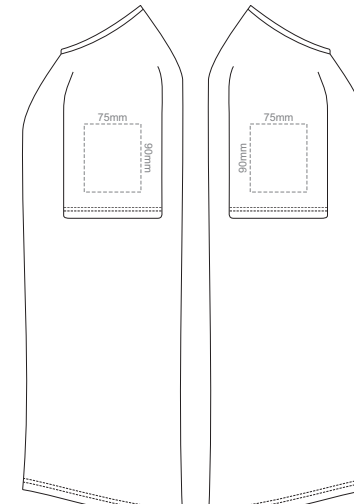

10% of Actual Size
Colourflex Transfer
Faux Embroidery
DigiFlex Transfer

MEN'S XS LEFT SLEEVE

MEN'S XS RIGHT SLEEVE

10% of Actual Size
Colourflex Transfer
Faux Embroidery
DigiFlex Transfer