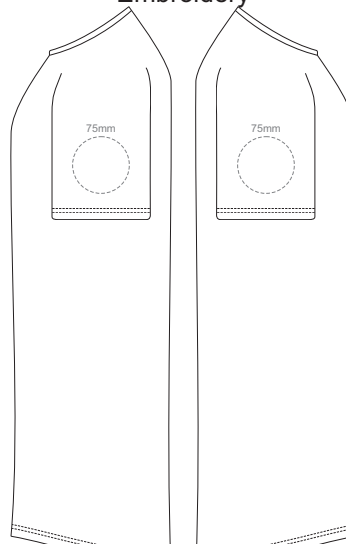

MEN'S 2XL LEFT SLEEVE **MEN'S 2XL RIGHT SLEEVE**

10% of Actual Size
Colourflex Transfer
Faux Embroidery
DigiFlex Transfer

10% of Actual Size
Colourflex Transfer
Faux Embroidery
DigiFlex Transfer

FRONT MEN'S 3XL

Print area can be rotated to best suit.
Branding area can be moved **anywhere within the red line.**

BACK MEN'S 3XL

Print area can be rotated to best suit.
Branding area can be moved **anywhere within the red line.**

10% of Actual Size
Colourflex Transfer
Faux Embroidery
DigiFlex Transfer

MEN'S 3XL LEFT SLEEVE

MEN'S 3XL RIGHT SLEEVE

10% of Actual Size
Embroidery

FRONT MEN'S EXTRA SMALL

10% of Actual Size
Embroidery

MEN'S XS LEFT SLEEVE MEN'S XS RIGHT SLEEVE

10% of Actual Size
Embroidery

FRONT MEN'S SMALL

10% of Actual Size
Embroidery

MEN'S SMALL LEFT SLEEVE MEN'S SMALL RIGHT SLEEVE

10% of Actual Size
Embroidery

FRONT MEN'S MEDIUM

10% of Actual Size
Embroidery

MEN'S MEDIUM LEFT SLEEVE MEN'S MEDIUM RIGHT SLEEVE