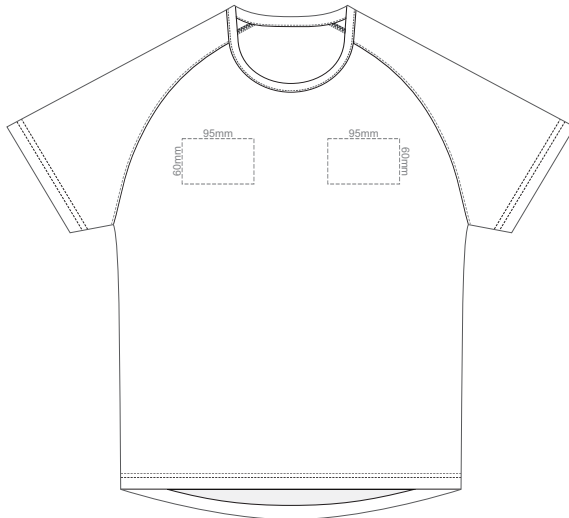

MEN'S 2XL LEFT SLEEVE **MEN'S 2XL RIGHT SLEEVE**

10% of Actual Size
Colourflex Transfer
Faux Embroidery
DigiFlex Transfer

10% of Actual Size
Colourflex Transfer
Faux Embroidery
DigiFlex Transfer

FRONT MEN'S 3XL
Print area can be rotated to best suit.
Branding area can be moved **anywhere within the red line.**

BACK MEN'S 3XL
Print area can be rotated to best suit.
Branding area can be moved **anywhere within the red line.**

10% of Actual Size
Colourflex Transfer
Faux Embroidery
DigiFlex Transfer

MEN'S 3XL LEFT SLEEVE

MEN'S 3XL RIGHT SLEEVE

10% of Actual Size
Embroidery

FRONT MEN'S EXTRA SMALL

10% of Actual Size
Embroidery

MEN'S XS LEFT SLEEVE MEN'S XS RIGHT SLEEVE

10% of Actual Size
Embroidery

FRONT MEN'S SMALL

10% of Actual Size
Embroidery