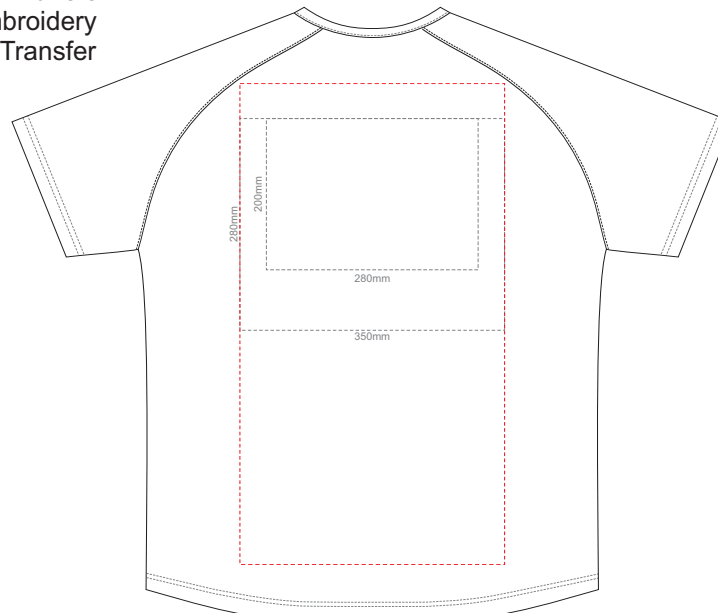

10% of Actual Size
Colourflex Transfer
Faux Embroidery
DigiFlex Transfer

FRONT MEN'S LARGE
Print area can be rotated to best suit.
Branding area can be moved anywhere within the red line.

BACK MEN'S LARGE
Print area 200x280mm can be rotated to best suit.
Branding area can be moved anywhere within the red line.

10% of Actual Size
Colourflex Transfer
Faux Embroidery
DigiFlex Transfer

MEN'S LARGE LEFT SLEEVE **MEN'S LARGE RIGHT SLEEVE**

10% of Actual Size
Colourflex Transfer
Faux Embroidery
DigiFlex Transfer

FRONT MEN'S XL
Print area can be rotated to best suit.
Branding area can be moved anywhere within the red line.

BACK MEN'S XL
Print area 200x280mm can be rotated to best suit.
Branding area can be moved anywhere within the red line.

MEN'S XL LEFT SLEEVE **MEN'S XL RIGHT SLEEVE**

10% of Actual Size
Colourflex Transfer
Faux Embroidery
DigiFlex Transfer

10% of Actual Size
Colourflex Transfer
Faux Embroidery
DigiFlex Transfer

FRONT MEN'S 2XL
Print area can be rotated to best suit.
Branding area can be moved anywhere within the red line.

BACK MEN'S 2XL
Print area can be rotated to best suit.
Branding area can be moved anywhere within the red line.