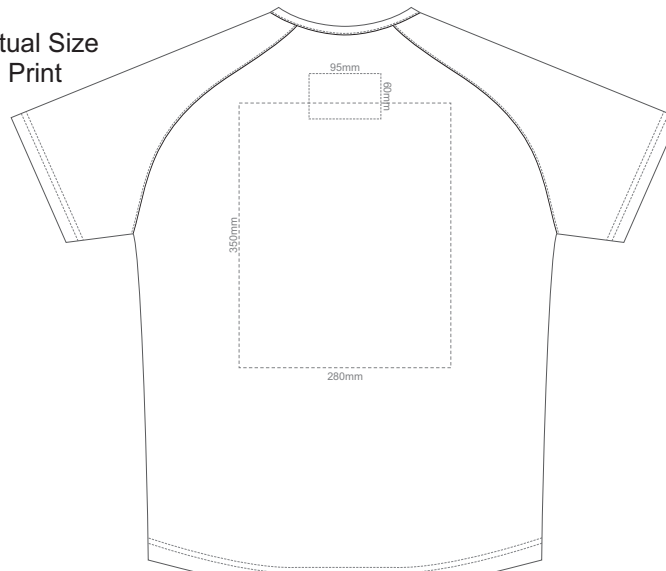

10% of Actual Size
Screen Print

FRONT MEN'S EXTRA SMALL

BACK MEN'S EXTRA SMALL

MEN'S XS LEFT SLEEVE

MEN'S XS RIGHT SLEEVE

10% of Actual Size
Screen Print

10% of Actual Size
Screen Print

FRONT MEN'S SMALL

BACK MEN'S SMALL

MEN'S SMALL LEFT SLEEVE

MEN'S SMALL RIGHT SLEEVE

10% of Actual Size
Screen Print

10% of Actual Size
Screen Print

10% of Actual Size
Screen Print

FRONT MEN'S MEDIUM

BACK MEN'S MEDIUM

MEN'S MEDIUM LEFT SLEEVE

MEN'S MEDIUM RIGHT SLEEVE

10% of Actual Size
Screen Print

10% of Actual Size
Screen Print

FRONT MEN'S LARGE

BACK MEN'S LARGE

MEN'S LARGE LEFT SLEEVE

MEN'S LARGE RIGHT SLEEVE

10% of Actual Size
Screen Print

10% of Actual Size
Screen Print

FRONT MEN'S XL

BACK MEN'S XL

MEN'S XL LEFT SLEEVE

MEN'S XL RIGHT SLEEVE

10% of Actual Size
Screen Print

10% of Actual Size
Screen Print