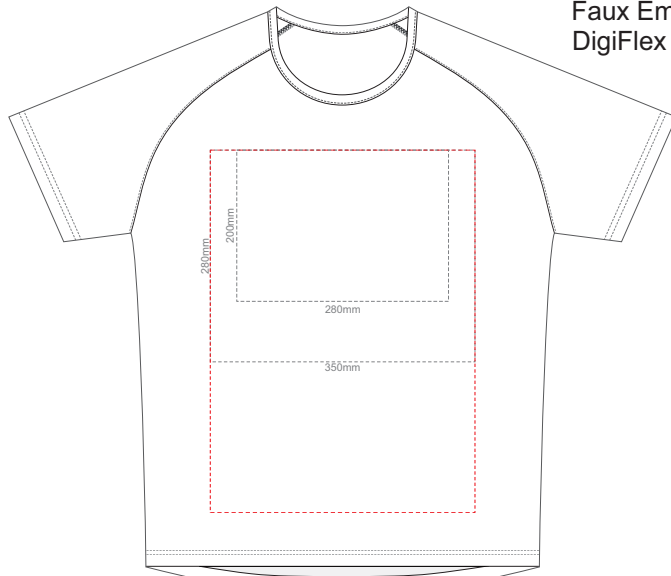

FRONT MEN'S LARGE
Print area can be rotated to best suit.
Branding area can be moved anywhere within the red line.