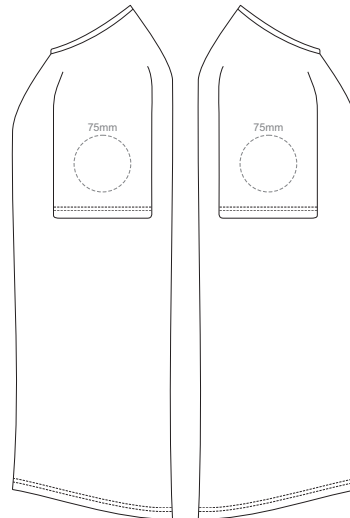

MEN'S 2XL LEFT SLEEVE **MEN'S 2XL RIGHT SLEEVE**

10% of Actual Size
Colourflex Transfer
Faux Embroidery
DigiFlex Transfer

10% of Actual Size
Colourflex Transfer
Faux Embroidery
DigiFlex Transfer

FRONT MEN'S 3XL
Print area can be rotated to best suit.
Branding area can be moved **anywhere within the red line.**

BACK MEN'S 3XL
Print area can be rotated to best suit.
Branding area can be moved **anywhere within the red line.**

10% of Actual Size
Colourflex Transfer
Faux Embroidery
DigiFlex Transfer

MEN'S 3XL LEFT SLEEVE

MEN'S 3XL RIGHT SLEEVE

10% of Actual Size
Embroidery

FRONT MEN'S EXTRA SMALL

10% of Actual Size
Embroidery

MEN'S XS LEFT SLEEVE MEN'S XS RIGHT SLEEVE

10% of Actual Size
Embroidery

FRONT MEN'S SMALL

10% of Actual Size
Embroidery

MEN'S SMALL LEFT SLEEVE MEN'S SMALL RIGHT SLEEVE

10% of Actual Size
Embroidery

FRONT MEN'S MEDIUM

10% of Actual Size
Embroidery

MEN'S MEDIUM LEFT SLEEVE MEN'S MEDIUM RIGHT SLEEVE

10% of Actual Size
Embroidery