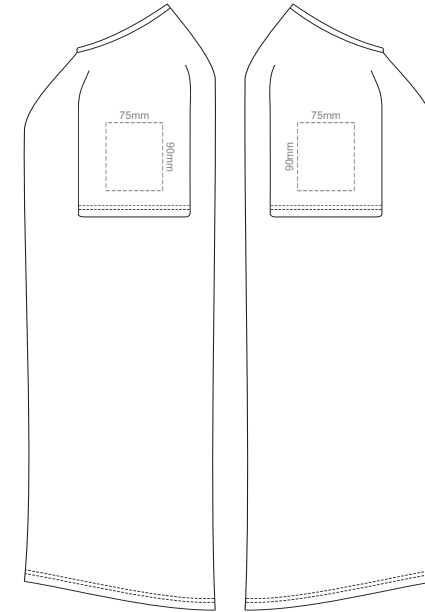

10% of Actual Size
Colourflex Transfer
Faux Embroidery
DigiFlex Transfer

FRONT MEN'S LARGE
Print area can be rotated to best suit.
Branding area can be moved anywhere within the red line.

BACK MEN'S LARGE
Print area 200x280mm can be rotated to best suit.
Branding area can be moved anywhere within the red line.

10% of Actual Size
Colourflex Transfer
Faux Embroidery
DigiFlex Transfer

MEN'S LARGE LEFT SLEEVE **MEN'S LARGE RIGHT SLEEVE**

10% of Actual Size
Colourflex Transfer
Faux Embroidery
DigiFlex Transfer

FRONT MEN'S XL
Print area can be rotated to best suit.
Branding area can be moved anywhere within the red line.

BACK MEN'S XL
Print area 200x280mm can be rotated to best suit.
Branding area can be moved anywhere within the red line.

MEN'S XL LEFT SLEEVE **MEN'S XL RIGHT SLEEVE**

10% of Actual Size
Colourflex Transfer
Faux Embroidery
DigiFlex Transfer