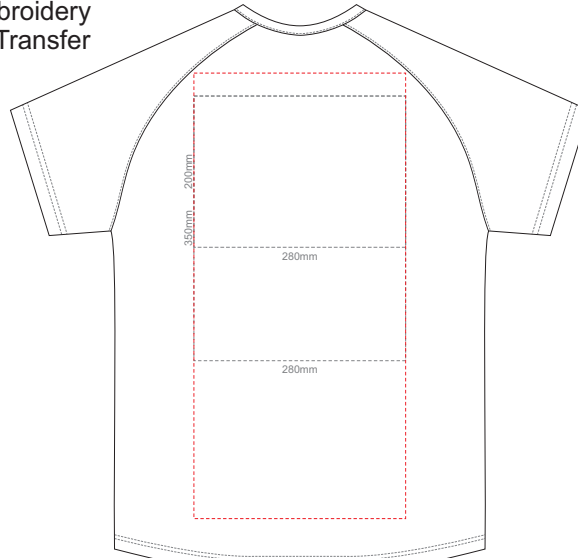

10% of Actual Size
Colourflex Transfer
Faux Embroidery
DigiFlex Transfer

10% of Actual Size
Colourflex Transfer
Faux Embroidery
DigiFlex Transfer

10% of Actual Size
Colourflex Transfer
Faux Embroidery
DigiFlex Transfer

10% of Actual Size
Colourflex Transfer
Faux Embroidery
DigiFlex Transfer