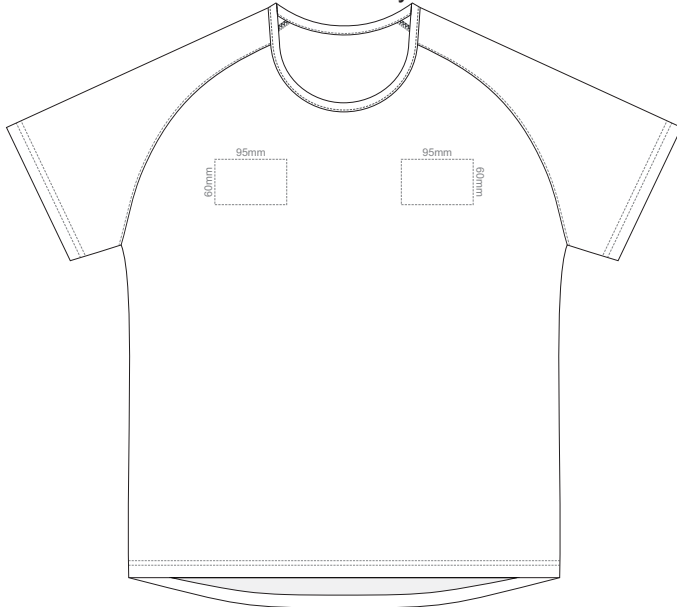

10% of Actual Size
Embroidery

FRONT MEN'S SMALL

10% of Actual Size
Embroidery

MEN'S SMALL LEFT SLEEVE MEN'S SMALL RIGHT SLEEVE

10% of Actual Size
Embroidery

FRONT MEN'S MEDIUM

10% of Actual Size
Embroidery

MEN'S MEDIUM LEFT SLEEVE MEN'S MEDIUM RIGHT SLEEVE

10% of Actual Size
Embroidery

FRONT MEN'S LARGE

10% of Actual Size
Embroidery

MEN'S LARGE LEFT SLEEVE

MEN'S LARGE RIGHT SLEEVE

10% of Actual Size
Embroidery

FRONT MEN'S XL

10% of Actual Size
Embroidery

MEN'S XL LEFT SLEEVE

MEN'S XL RIGHT SLEEVE

10% of Actual Size
Embroidery

FRONT MEN'S 2XL

10% of Actual Size
Embroidery

MEN'S 2XL LEFT SLEEVE

MEN'S 2XL RIGHT SLEEVE

10% of Actual Size
Embroidery