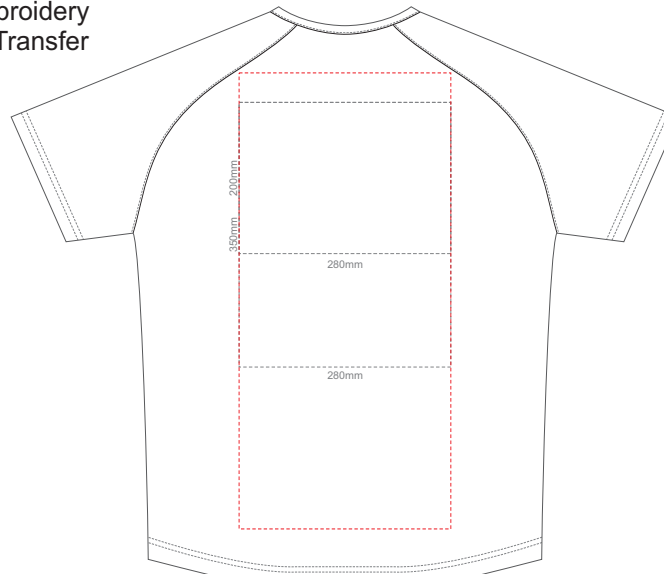

10% of Actual Size
Colourflex Transfer
Faux Embroidery
DigiFlex Transfer

10% of Actual Size
Colourflex Transfer
Faux Embroidery
DigiFlex Transfer

10% of Actual Size
Colourflex Transfer
Faux Embroidery
DigiFlex Transfer

10% of Actual Size
Colourflex Transfer
Faux Embroidery
DigiFlex Transfer