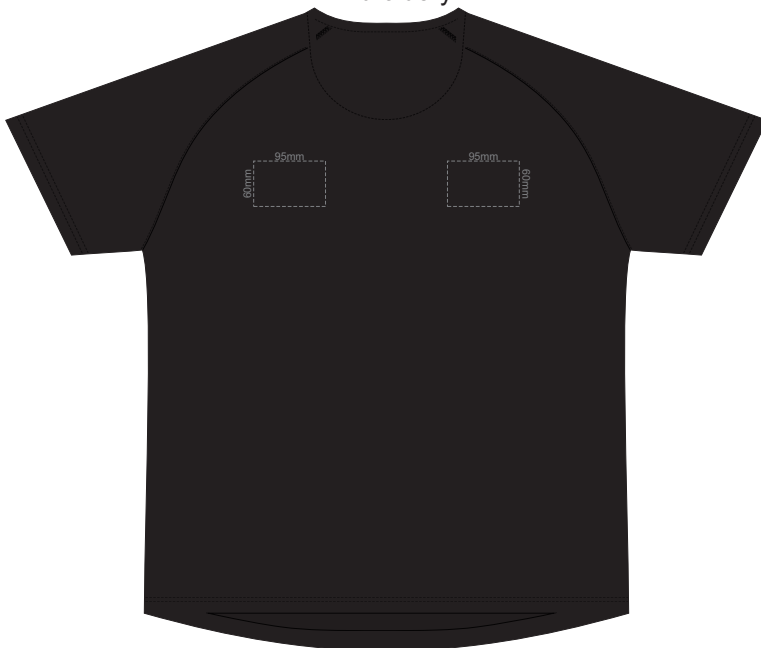

MEN'S XS LEFT SLEEVE

MEN'S XS RIGHT SLEEVE

10% of Actual Size
Colourflex Transfer
Faux Embroidery
DigiFlex Transfer

FRONT MEN'S SMALL
Print area can be rotated to best suit.
Branding area can be moved anywhere within the red line.

FRONT MEN'S LARGE

10% of Actual Size
Embroidery

MEN'S LARGE LEFT SLEEVE

MEN'S LARGE RIGHT SLEEVE

10% of Actual Size
Embroidery

FRONT MEN'S XL

10% of Actual Size
Embroidery

MEN'S XL LEFT SLEEVE

MEN'S XL RIGHT SLEEVE

10% of Actual Size
Embroidery

FRONT MEN'S 2XL

10% of Actual Size
Embroidery

MEN'S 2XL LEFT SLEEVE

MEN'S 2XL RIGHT SLEEVE

10% of Actual Size
Embroidery

FRONT MEN'S 3XL

10% of Actual Size
Embroidery

MEN'S 3XL LEFT SLEEVE

MEN'S 3XL RIGHT SLEEVE