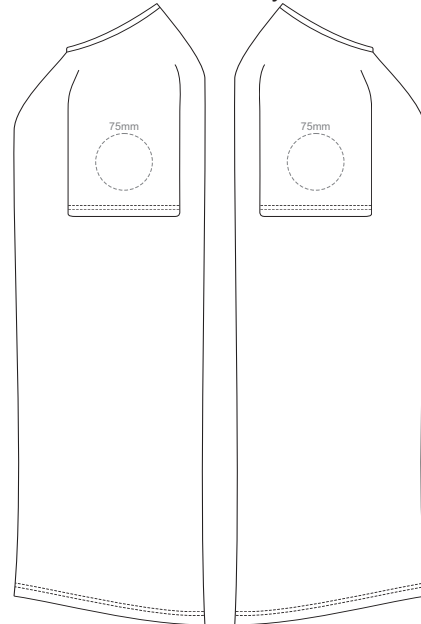

MEN'S SMALL LEFT SLEEVE MEN'S SMALL RIGHT SLEEVE

10% of Actual Size
Embroidery

FRONT MEN'S MEDIUM

10% of Actual Size
Embroidery

MEN'S MEDIUM LEFT SLEEVE MEN'S MEDIUM RIGHT SLEEVE

10% of Actual Size
Embroidery

FRONT MEN'S LARGE

10% of Actual Size
Embroidery

MEN'S LARGE LEFT SLEEVE

MEN'S LARGE RIGHT SLEEVE

10% of Actual Size
Embroidery

FRONT MEN'S XL

10% of Actual Size
Embroidery

MEN'S XL LEFT SLEEVE

MEN'S XL RIGHT SLEEVE

10% of Actual Size
Embroidery

FRONT MEN'S 2XL

10% of Actual Size
Embroidery

MEN'S 2XL LEFT SLEEVE

MEN'S 2XL RIGHT SLEEVE

10% of Actual Size
Embroidery

FRONT MEN'S 3XL

10% of Actual Size
Embroidery

MEN'S 3XL LEFT SLEEVE

MEN'S 3XL RIGHT SLEEVE