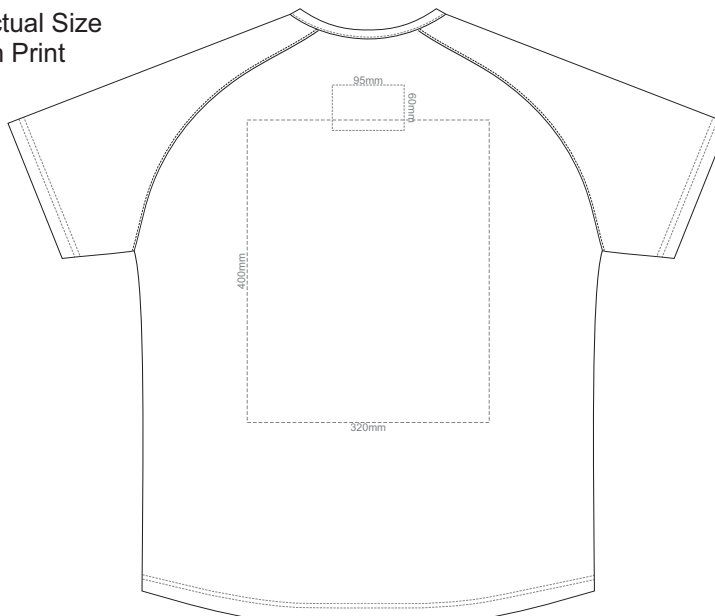

MEN'S MEDIUM LEFT SLEEVE

MEN'S MEDIUM RIGHT SLEEVE

10% of Actual Size
Screen Print

10% of Actual Size
Screen Print

FRONT MEN'S LARGE

BACK MEN'S LARGE

MEN'S LARGE LEFT SLEEVE

MEN'S LARGE RIGHT SLEEVE

10% of Actual Size
Screen Print

10% of Actual Size
Screen Print

FRONT MEN'S XL

BACK MEN'S XL

MEN'S XL LEFT SLEEVE

MEN'S XL RIGHT SLEEVE

10% of Actual Size
Screen Print

10% of Actual Size
Screen Print

FRONT MEN'S 2XL

BACK MEN'S 2XL

MEN'S 2XL LEFT SLEEVE

MEN'S 2XL RIGHT SLEEVE

10% of Actual Size
Screen Print

FRONT MEN'S 3XL

BACK MEN'S 3XL

10% of Actual Size
Screen Print

MEN'S 3XL LEFT SLEEVE

MEN'S 3XL RIGHT SLEEVE

10% of Actual Size
Colourflex Transfer
Faux Embroidery
DigiFlex Transfer

FRONT MEN'S EXTRA SMALL
Print area can be rotated to best suit.
Branding area can be moved anywhere within the red line.