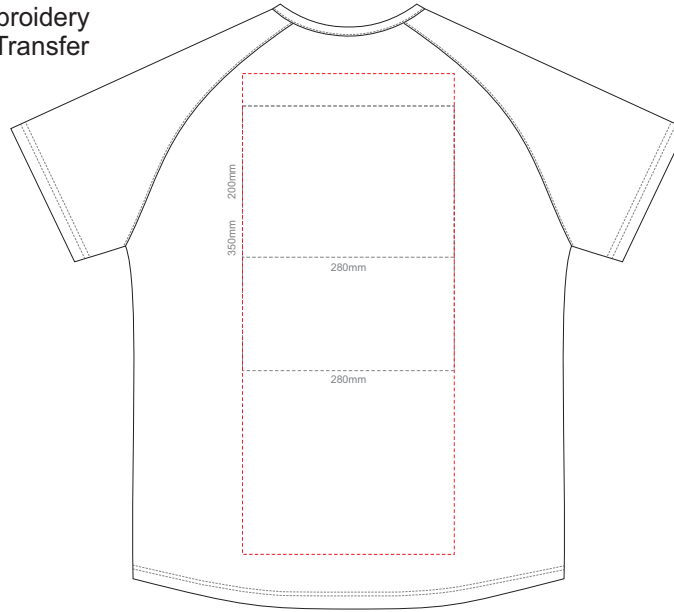

BACK MEN'S MEDIUM
Print area 200x280mm can be rotated to best suit.
Branding area can be moved anywhere within the red line.

10% of Actual Size
Colourflex Transfer
Faux Embroidery
DigiFlex Transfer

MEN'S MEDIUM LEFT SLEEVE **MEN'S MEDIUM RIGHT SLEEVE**

10% of Actual Size
Colourflex Transfer
Faux Embroidery
DigiFlex Transfer

FRONT MEN'S LARGE
Print area can be rotated to best suit.
Branding area can be moved anywhere within the red line.

BACK MEN'S LARGE
Print area 200x280mm can be rotated to best suit.
Branding area can be moved anywhere within the red line.

10% of Actual Size
Colourflex Transfer
Faux Embroidery
DigiFlex Transfer

MEN'S LARGE LEFT SLEEVE **MEN'S LARGE RIGHT SLEEVE**

10% of Actual Size
Colourflex Transfer
Faux Embroidery
DigiFlex Transfer

FRONT MEN'S XL
Print area can be rotated to best suit.
Branding area can be moved anywhere within the red line.

BACK MEN'S XL
Print area 200x280mm can be rotated to best suit.
Branding area can be moved anywhere within the red line.

MEN'S XL LEFT SLEEVE **MEN'S XL RIGHT SLEEVE**

10% of Actual Size
Colourflex Transfer
Faux Embroidery
DigiFlex Transfer