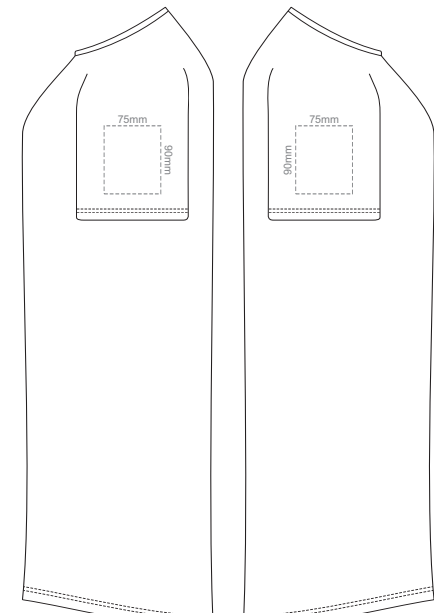

10% of Actual Size
Colourflex Transfer
Faux Embroidery
DigiFlex Transfer

MEN'S LARGE LEFT SLEEVE **MEN'S LARGE RIGHT SLEEVE**

10% of Actual Size
Colourflex Transfer
Faux Embroidery
DigiFlex Transfer

FRONT MEN'S XL
Print area can be rotated to best suit.
Branding area can be moved anywhere within the red line.

BACK MEN'S XL
Print area 200x280mm can be rotated to best suit.
Branding area can be moved anywhere within the red line.

MEN'S XL LEFT SLEEVE **MEN'S XL RIGHT SLEEVE**

10% of Actual Size
Colourflex Transfer
Faux Embroidery
DigiFlex Transfer

10% of Actual Size
Colourflex Transfer
Faux Embroidery
DigiFlex Transfer

FRONT MEN'S 2XL
Print area can be rotated to best suit.
Branding area can be moved anywhere within the red line.

BACK MEN'S 2XL
Print area can be rotated to best suit.
Branding area can be moved anywhere within the red line.

MEN'S 2XL LEFT SLEEVE **MEN'S 2XL RIGHT SLEEVE**

10% of Actual Size
Colourflex Transfer
Faux Embroidery
DigiFlex Transfer

10% of Actual Size
Colourflex Transfer
Faux Embroidery
DigiFlex Transfer

FRONT MEN'S 3XL