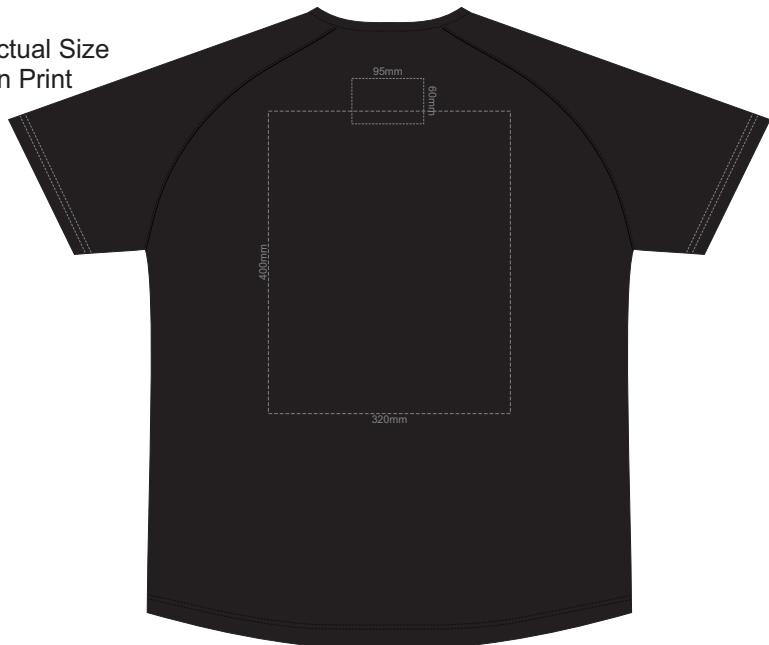

10% of Actual Size
Screen Print

10% of Actual Size
Screen Print

FRONT MEN'S XL

BACK MEN'S XL

MEN'S XL LEFT SLEEVE

MEN'S XL RIGHT SLEEVE

10% of Actual Size
Screen Print

10% of Actual Size
Screen Print

FRONT MEN'S 2XL

BACK MEN'S 2XL

MEN'S 2XL LEFT SLEEVE

MEN'S 2XL RIGHT SLEEVE

10% of Actual Size
Screen Print

FRONT MEN'S 3XL

BACK MEN'S 3XL

10% of Actual Size
Screen Print

MEN'S 3XL LEFT SLEEVE

MEN'S 3XL RIGHT SLEEVE

10% of Actual Size
Colourflex Transfer
Faux Embroidery
DigiFlex Transfer

FRONT MEN'S EXTRA SMALL
Print area can be rotated to best suit.
Branding area can be moved anywhere within the red line.

BACK MEN'S EXTRA SMALL
Print area 200x280mm can be rotated to best suit.
Branding area can be moved anywhere within the red line.

10% of Actual Size
Colourflex Transfer
Faux Embroidery
DigiFlex Transfer