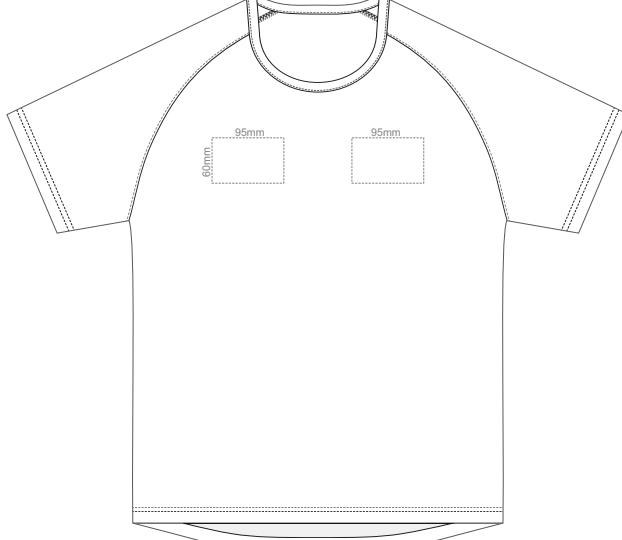

BACK MEN'S 3XL
Print area can be rotated to best suit.
Branding area can be moved **anywhere within the red line.**

10% of Actual Size
Colourflex Transfer
Faux Embroidery
DigiFlex Transfer

MEN'S 3XL LEFT SLEEVE

MEN'S 3XL RIGHT SLEEVE

10% of Actual Size
Embroidery

FRONT MEN'S EXTRA SMALL

10% of Actual Size
Embroidery

MEN'S XS LEFT SLEEVE MEN'S XS RIGHT SLEEVE

10% of Actual Size
Embroidery

FRONT MEN'S SMALL

10% of Actual Size
Embroidery

MEN'S SMALL LEFT SLEEVE MEN'S SMALL RIGHT SLEEVE

10% of Actual Size
Embroidery

FRONT MEN'S MEDIUM

10% of Actual Size
Embroidery

MEN'S MEDIUM LEFT SLEEVE MEN'S MEDIUM RIGHT SLEEVE

10% of Actual Size
Embroidery