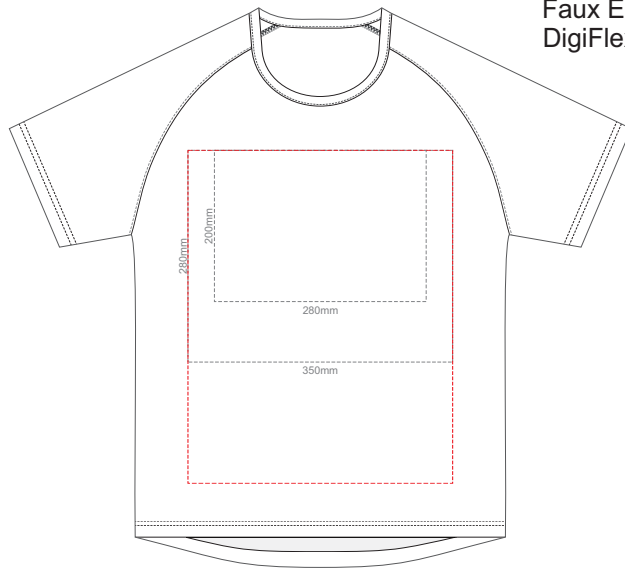

FRONT MEN'S SMALL
Print area can be rotated to best suit.
Branding area can be moved anywhere within the red line.