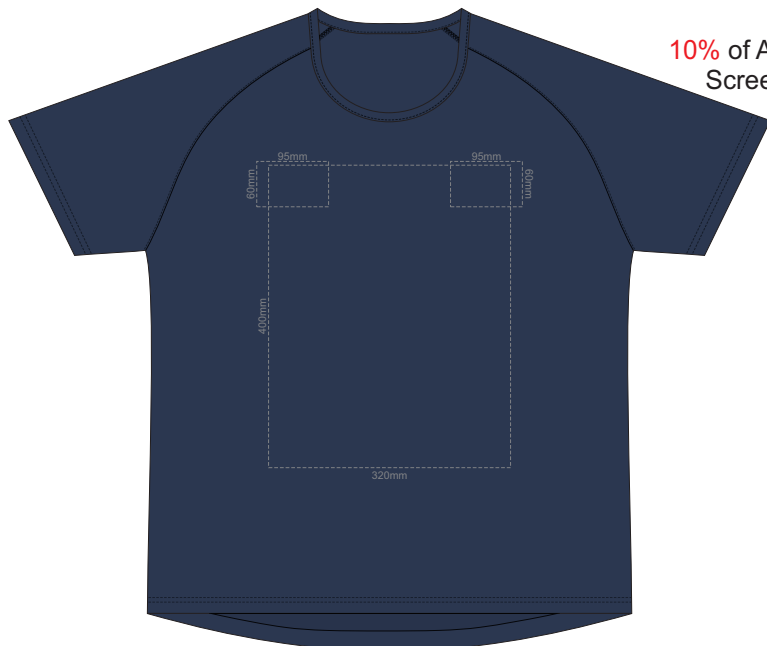

MEN'S MEDIUM LEFT SLEEVE

MEN'S MEDIUM RIGHT SLEEVE

10% of Actual Size
Screen Print

10% of Actual Size
Screen Print

FRONT MEN'S LARGE

BACK MEN'S LARGE

MEN'S LARGE LEFT SLEEVE

MEN'S LARGE RIGHT SLEEVE

10% of Actual Size
Screen Print

10% of Actual Size
Screen Print

FRONT MEN'S XL

BACK MEN'S XL

MEN'S XL LEFT SLEEVE

MEN'S XL RIGHT SLEEVE

10% of Actual Size
Screen Print

10% of Actual Size
Screen Print

FRONT MEN'S 2XL

BACK MEN'S 2XL

MEN'S 2XL LEFT SLEEVE

MEN'S 2XL RIGHT SLEEVE

10% of Actual Size
Screen Print

FRONT MEN'S 3XL

BACK MEN'S 3XL

10% of Actual Size
Screen Print

MEN'S 3XL LEFT SLEEVE

MEN'S 3XL RIGHT SLEEVE

10% of Actual Size
Colourflex Transfer
Faux Embroidery
DigiFlex Transfer

FRONT MEN'S EXTRA SMALL
Print area can be rotated to best suit.
Branding area can be moved anywhere within the red line.