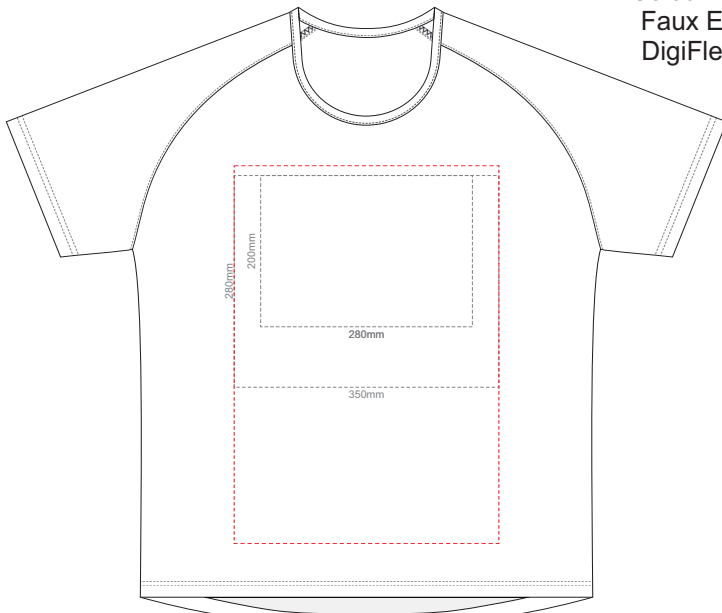

BACK MEN'S LARGE
 Print area 200x280mm can be rotated to best suit.
 Branding area can be moved anywhere within the red line.

10% of Actual Size
 Colourflex Transfer
 Faux Embroidery
 DigiFlex Transfer

MEN'S LARGE LEFT SLEEVE **MEN'S LARGE RIGHT SLEEVE**

10% of Actual Size
Colourflex Transfer
Faux Embroidery
DigiFlex Transfer

FRONT MEN'S XL
Print area can be rotated to best suit.
Branding area can be moved anywhere within the red line.

BACK MEN'S XL
Print area 200x280mm can be rotated to best suit.
Branding area can be moved anywhere within the red line.

MEN'S XL LEFT SLEEVE **MEN'S XL RIGHT SLEEVE**

10% of Actual Size
Colourflex Transfer
Faux Embroidery
DigiFlex Transfer

10% of Actual Size
Colourflex Transfer
Faux Embroidery
DigiFlex Transfer

FRONT MEN'S 2XL
Print area can be rotated to best suit.
Branding area can be moved anywhere within the red line.

BACK MEN'S 2XL
Print area can be rotated to best suit.
Branding area can be moved anywhere within the red line.