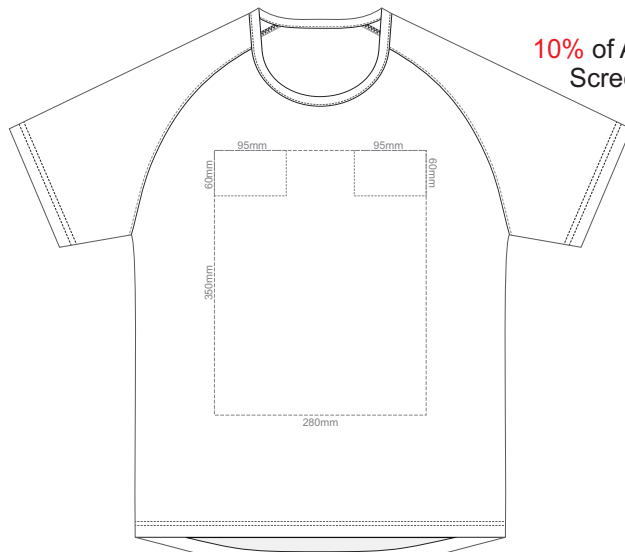

10% of Actual Size
Screen Print

FRONT MEN'S EXTRA SMALL

BACK MEN'S EXTRA SMALL

MEN'S XS LEFT SLEEVE

MEN'S XS RIGHT SLEEVE

10% of Actual Size
Screen Print

10% of Actual Size
Screen Print

FRONT MEN'S SMALL

BACK MEN'S SMALL

MEN'S SMALL LEFT SLEEVE

MEN'S SMALL RIGHT SLEEVE

10% of Actual Size
Screen Print

10% of Actual Size
Screen Print

10% of Actual Size
Screen Print

FRONT MEN'S MEDIUM

BACK MEN'S MEDIUM

MEN'S MEDIUM LEFT SLEEVE

MEN'S MEDIUM RIGHT SLEEVE

10% of Actual Size
Screen Print

10% of Actual Size
Screen Print

FRONT MEN'S LARGE

BACK MEN'S LARGE

MEN'S LARGE LEFT SLEEVE

MEN'S LARGE RIGHT SLEEVE

BACK MEN'S EXTRA SMALL
Print area 200x280mm can be rotated to best suit.
Branding area can be moved anywhere within the red line.

10% of Actual Size
Colourflex Transfer
Faux Embroidery
DigiFlex Transfer