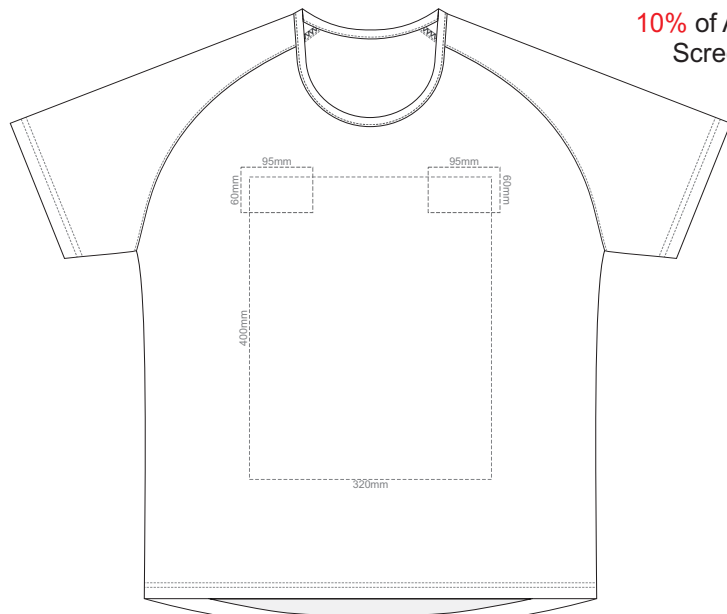

MEN'S MEDIUM LEFT SLEEVE

MEN'S MEDIUM RIGHT SLEEVE

10% of Actual Size
Screen Print

10% of Actual Size
Screen Print

FRONT MEN'S LARGE

BACK MEN'S LARGE

MEN'S LARGE LEFT SLEEVE

MEN'S LARGE RIGHT SLEEVE

10% of Actual Size
Screen Print

10% of Actual Size
Screen Print

FRONT MEN'S XL

BACK MEN'S XL

MEN'S XL LEFT SLEEVE

MEN'S XL RIGHT SLEEVE

10% of Actual Size
Screen Print

10% of Actual Size
Screen Print

FRONT MEN'S 2XL

BACK MEN'S 2XL

MEN'S 2XL LEFT SLEEVE

MEN'S 2XL RIGHT SLEEVE

10% of Actual Size
Screen Print

FRONT MEN'S 3XL

BACK MEN'S 3XL

10% of Actual Size
Screen Print

MEN'S 3XL LEFT SLEEVE

MEN'S 3XL RIGHT SLEEVE

10% of Actual Size
Colourflex Transfer
Faux Embroidery
DigiFlex Transfer

FRONT MEN'S EXTRA SMALL
Print area can be rotated to best suit.
Branding area can be moved anywhere within the red line.