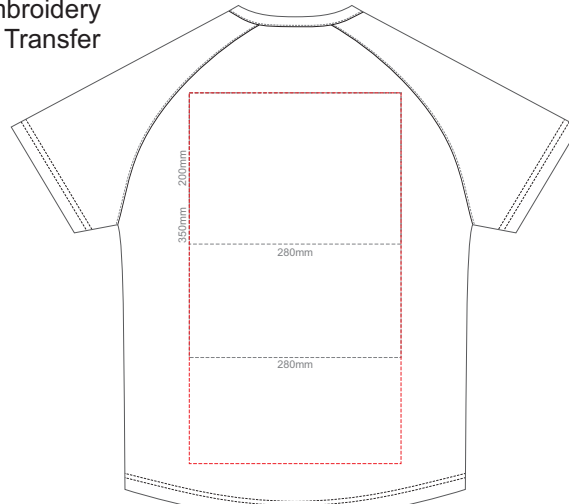

10% of Actual Size
Colourflex Transfer
Faux Embroidery
DigiFlex Transfer

10% of Actual Size
Colourflex Transfer
Faux Embroidery
DigiFlex Transfer

10% of Actual Size
Colourflex Transfer
Faux Embroidery
DigiFlex Transfer

10% of Actual Size
Colourflex Transfer
Faux Embroidery
DigiFlex Transfer