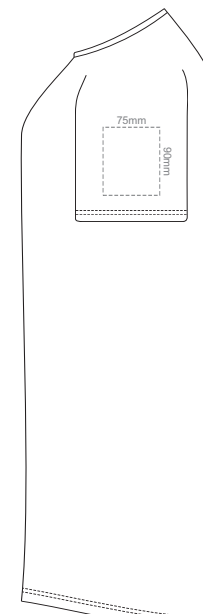

MEN'S MEDIUM LEFT SLEEVE

MEN'S MEDIUM RIGHT SLEEVE

10% of Actual Size
Screen Print

10% of Actual Size
Screen Print

FRONT MEN'S LARGE

BACK MEN'S LARGE

MEN'S LARGE LEFT SLEEVE

MEN'S LARGE RIGHT SLEEVE

10% of Actual Size
Screen Print

10% of Actual Size
Screen Print

FRONT MEN'S XL

BACK MEN'S XL

MEN'S XL LEFT SLEEVE

MEN'S XL RIGHT SLEEVE

10% of Actual Size
Screen Print

10% of Actual Size
Screen Print

FRONT MEN'S 2XL

BACK MEN'S 2XL

MEN'S 2XL LEFT SLEEVE

MEN'S 2XL RIGHT SLEEVE

10% of Actual Size
Screen Print

FRONT MEN'S 3XL

BACK MEN'S 3XL

10% of Actual Size
Screen Print

MEN'S 3XL LEFT SLEEVE

MEN'S 3XL RIGHT SLEEVE

10% of Actual Size
Colourflex Transfer
Faux Embroidery
DigiFlex Transfer

FRONT MEN'S EXTRA SMALL
Print area can be rotated to best suit.
Branding area can be moved anywhere within the red line.