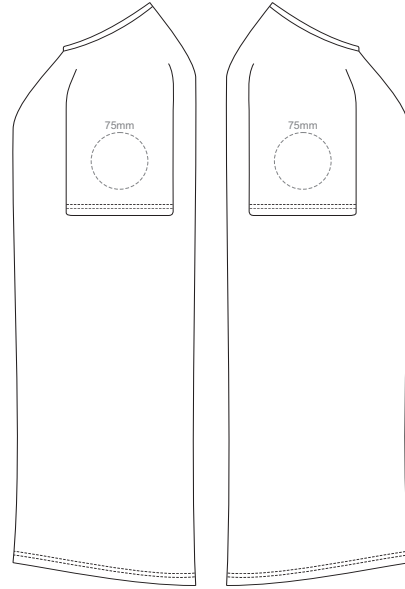

MEN'S 3XL RIGHT SLEEVE

10% of Actual Size
Embroidery

FRONT MEN'S EXTRA SMALL

10% of Actual Size
Embroidery

MEN'S XS LEFT SLEEVE MEN'S XS RIGHT SLEEVE

10% of Actual Size
Embroidery

FRONT MEN'S SMALL

10% of Actual Size
Embroidery

MEN'S SMALL LEFT SLEEVE MEN'S SMALL RIGHT SLEEVE

10% of Actual Size
Embroidery

FRONT MEN'S MEDIUM

10% of Actual Size
Embroidery

MEN'S MEDIUM LEFT SLEEVE MEN'S MEDIUM RIGHT SLEEVE

10% of Actual Size
Embroidery

FRONT MEN'S LARGE

10% of Actual Size
Embroidery

MEN'S LARGE LEFT SLEEVE

MEN'S LARGE RIGHT SLEEVE

10% of Actual Size
Embroidery

FRONT MEN'S XL

10% of Actual Size
Embroidery

MEN'S XL LEFT SLEEVE