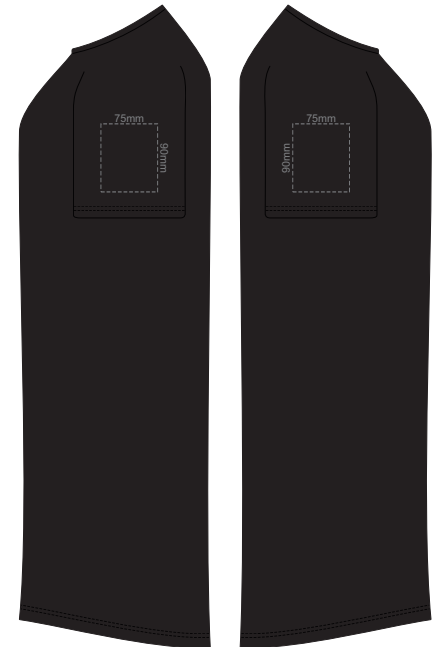

MEN'S LARGE LEFT SLEEVE **MEN'S LARGE RIGHT SLEEVE**

10% of Actual Size
Colourflex Transfer
Faux Embroidery
DigiFlex Transfer

FRONT MEN'S XL
Print area can be rotated to best suit.
Branding area can be moved anywhere within the red line.

10% of Actual Size
Colourflex Transfer
Faux Embroidery
DigiFlex Transfer

FRONT MEN'S 2XL
Print area can be rotated to best suit.
Branding area can be moved anywhere within the red line.

BACK MEN'S 2XL
Print area can be rotated to best suit.
Branding area can be moved anywhere within the red line.

MEN'S 2XL LEFT SLEEVE **MEN'S 2XL RIGHT SLEEVE**

10% of Actual Size
Colourflex Transfer
Faux Embroidery
DigiFlex Transfer

10% of Actual Size
Colourflex Transfer
Faux Embroidery
DigiFlex Transfer

FRONT MEN'S 3XL
Print area can be rotated to best suit.
Branding area can be moved **anywhere within the red line.**

BACK MEN'S 3XL
Print area can be rotated to best suit.
Branding area can be moved **anywhere within the red line.**

10% of Actual Size
Colourflex Transfer
Faux Embroidery
DigiFlex Transfer

MEN'S 3XL LEFT SLEEVE