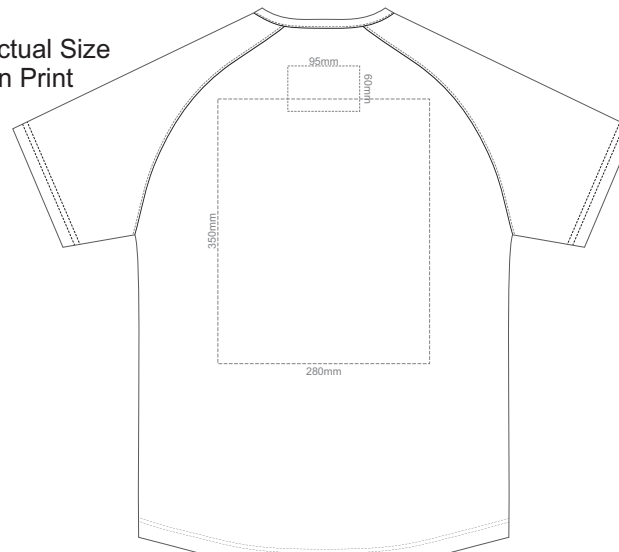

10% of Actual Size
Screen Print

FRONT MEN'S EXTRA SMALL

BACK MEN'S EXTRA SMALL

MEN'S XS LEFT SLEEVE

MEN'S XS RIGHT SLEEVE

10% of Actual Size
Screen Print

10% of Actual Size
Screen Print

FRONT MEN'S SMALL

BACK MEN'S SMALL

MEN'S SMALL LEFT SLEEVE

MEN'S SMALL RIGHT SLEEVE

10% of Actual Size
Screen Print

10% of Actual Size
Screen Print

10% of Actual Size
Screen Print

FRONT MEN'S MEDIUM

BACK MEN'S MEDIUM

MEN'S MEDIUM LEFT SLEEVE

MEN'S MEDIUM RIGHT SLEEVE

10% of Actual Size
Screen Print

10% of Actual Size
Screen Print

FRONT MEN'S LARGE

BACK MEN'S LARGE

MEN'S LARGE LEFT SLEEVE

MEN'S LARGE RIGHT SLEEVE

BACK MEN'S EXTRA SMALL
Print area 200x280mm can be rotated to best suit.
Branding area can be moved anywhere within the red line.

10% of Actual Size
Colourflex Transfer
Faux Embroidery
DigiFlex Transfer