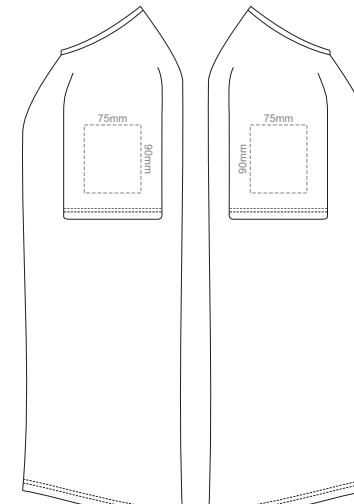

10% of Actual Size
Screen Print

FRONT MEN'S EXTRA SMALL

BACK MEN'S EXTRA SMALL

MEN'S XS LEFT SLEEVE

MEN'S XS RIGHT SLEEVE

10% of Actual Size
Screen Print

10% of Actual Size
Screen Print

FRONT MEN'S SMALL

BACK MEN'S SMALL

MEN'S SMALL LEFT SLEEVE

MEN'S SMALL RIGHT SLEEVE

10% of Actual Size
Screen Print

10% of Actual Size
Screen Print

10% of Actual Size
Screen Print

FRONT MEN'S MEDIUM

BACK MEN'S MEDIUM

MEN'S MEDIUM LEFT SLEEVE

MEN'S MEDIUM RIGHT SLEEVE

10% of Actual Size
Screen Print

10% of Actual Size
Screen Print

FRONT MEN'S LARGE

BACK MEN'S LARGE

MEN'S LARGE LEFT SLEEVE

MEN'S LARGE RIGHT SLEEVE

10% of Actual Size
Screen Print

10% of Actual Size
Screen Print

FRONT MEN'S XL

BACK MEN'S XL

MEN'S XL LEFT SLEEVE

MEN'S XL RIGHT SLEEVE

10% of Actual Size
Screen Print

10% of Actual Size
Screen Print