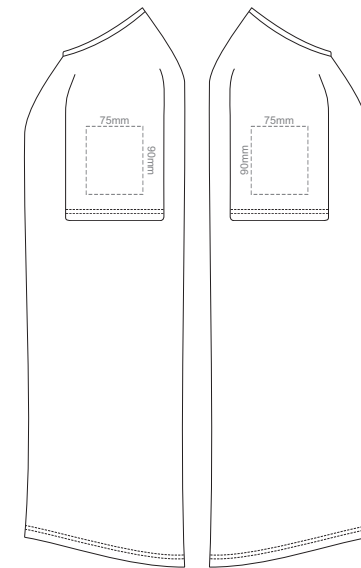

MEN'S SMALL RIGHT SLEEVE

10% of Actual Size
Colourflex Transfer
Faux Embroidery
DigiFlex Transfer

MEN'S SMALL LEFT SLEEVE