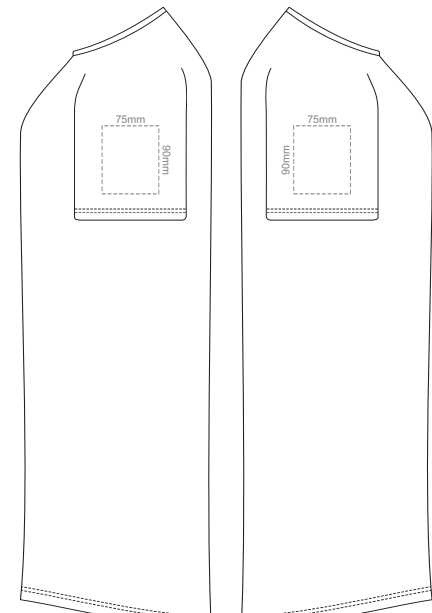

MEN'S LARGE LEFT SLEEVE **MEN'S LARGE RIGHT SLEEVE**

10% of Actual Size
Colourflex Transfer
Faux Embroidery
DigiFlex Transfer

FRONT MEN'S XL
Print area can be rotated to best suit.
Branding area can be moved anywhere within the red line.

BACK MEN'S XL
Print area 200x280mm can be rotated to best suit.
Branding area can be moved anywhere within the red line.

MEN'S XL LEFT SLEEVE **MEN'S XL RIGHT SLEEVE**

10% of Actual Size
Colourflex Transfer
Faux Embroidery
DigiFlex Transfer

10% of Actual Size
Colourflex Transfer
Faux Embroidery
DigiFlex Transfer

FRONT MEN'S 2XL
Print area can be rotated to best suit.
Branding area can be moved anywhere within the red line.

BACK MEN'S 2XL
Print area can be rotated to best suit.
Branding area can be moved anywhere within the red line.

MEN'S 2XL LEFT SLEEVE **MEN'S 2XL RIGHT SLEEVE**

10% of Actual Size
Colourflex Transfer
Faux Embroidery
DigiFlex Transfer

10% of Actual Size
Colourflex Transfer
Faux Embroidery
DigiFlex Transfer

FRONT MEN'S 3XL
Print area can be rotated to best suit.
Branding area can be moved **anywhere within the red line.**