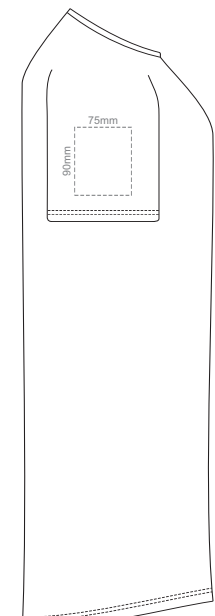

MEN'S MEDIUM LEFT SLEEVE

MEN'S MEDIUM RIGHT SLEEVE

10% of Actual Size
Screen Print

10% of Actual Size
Screen Print

FRONT MEN'S LARGE

BACK MEN'S LARGE

MEN'S LARGE LEFT SLEEVE

MEN'S LARGE RIGHT SLEEVE

10% of Actual Size
Screen Print

10% of Actual Size
Screen Print

FRONT MEN'S XL

BACK MEN'S XL

MEN'S XL LEFT SLEEVE

MEN'S XL RIGHT SLEEVE

10% of Actual Size
Screen Print

10% of Actual Size
Screen Print

FRONT MEN'S 2XL

BACK MEN'S 2XL

MEN'S 2XL LEFT SLEEVE

MEN'S 2XL RIGHT SLEEVE

10% of Actual Size
Screen Print

FRONT MEN'S 3XL

BACK MEN'S 3XL

10% of Actual Size
Screen Print

MEN'S 3XL LEFT SLEEVE

MEN'S 3XL RIGHT SLEEVE

10% of Actual Size
Colourflex Transfer
Faux Embroidery
DigiFlex Transfer

FRONT MEN'S EXTRA SMALL
Print area can be rotated to best suit.
Branding area can be moved anywhere within the red line.