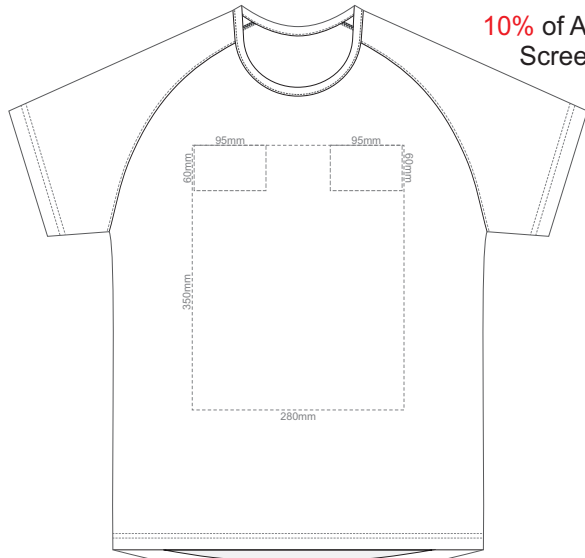

10% of Actual Size
Screen Print

FRONT MEN'S EXTRA SMALL

BACK MEN'S EXTRA SMALL

MEN'S XS LEFT SLEEVE

MEN'S XS RIGHT SLEEVE

10% of Actual Size
Screen Print

10% of Actual Size
Screen Print

FRONT MEN'S SMALL

BACK MEN'S SMALL

MEN'S SMALL LEFT SLEEVE

MEN'S SMALL RIGHT SLEEVE

10% of Actual Size
Screen Print

10% of Actual Size
Screen Print

10% of Actual Size
Screen Print

FRONT MEN'S MEDIUM

BACK MEN'S MEDIUM

MEN'S MEDIUM LEFT SLEEVE

MEN'S MEDIUM RIGHT SLEEVE

10% of Actual Size
Screen Print

10% of Actual Size
Screen Print

FRONT MEN'S LARGE

BACK MEN'S LARGE

MEN'S LARGE LEFT SLEEVE

MEN'S LARGE RIGHT SLEEVE

10% of Actual Size
Screen Print

10% of Actual Size
Screen Print

FRONT MEN'S XL

BACK MEN'S XL

MEN'S XL LEFT SLEEVE

MEN'S XL RIGHT SLEEVE

10% of Actual Size
Screen Print

10% of Actual Size
Screen Print