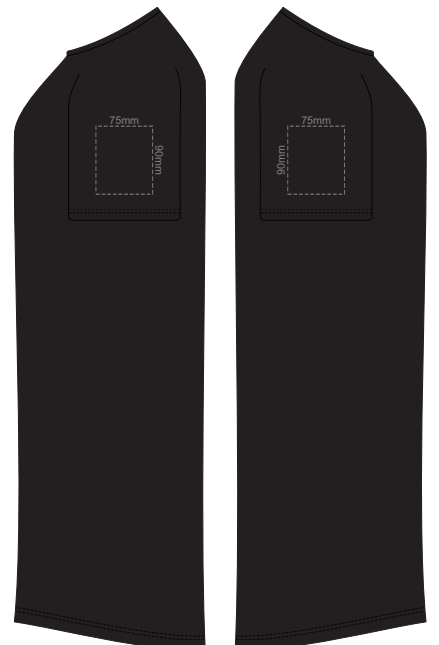

10% of Actual Size
Screen Print

10% of Actual Size
Screen Print

FRONT MEN'S XL

BACK MEN'S XL

MEN'S XL LEFT SLEEVE

MEN'S XL RIGHT SLEEVE

10% of Actual Size
Screen Print

10% of Actual Size
Screen Print

FRONT MEN'S 2XL

BACK MEN'S 2XL

MEN'S 2XL LEFT SLEEVE

MEN'S 2XL RIGHT SLEEVE

10% of Actual Size
Screen Print

FRONT MEN'S 3XL

BACK MEN'S 3XL

10% of Actual Size
Screen Print

MEN'S 3XL LEFT SLEEVE

MEN'S 3XL RIGHT SLEEVE

10% of Actual Size
Colourflex Transfer
Faux Embroidery
DigiFlex Transfer

FRONT MEN'S EXTRA SMALL
Print area can be rotated to best suit.
Branding area can be moved anywhere within the red line.

BACK MEN'S EXTRA SMALL
Print area 200x280mm can be rotated to best suit.
Branding area can be moved anywhere within the red line.

10% of Actual Size
Colourflex Transfer
Faux Embroidery
DigiFlex Transfer