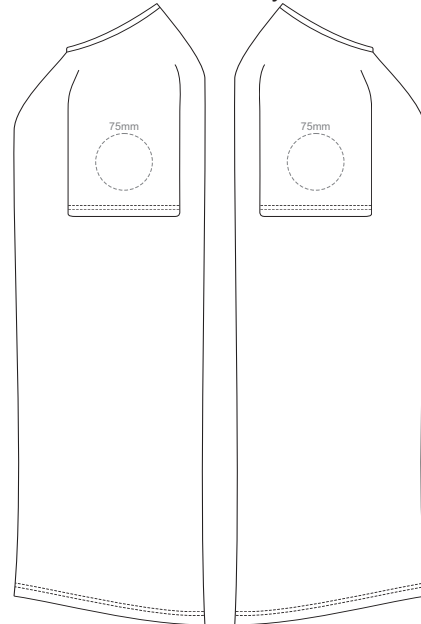

10% of Actual Size
Embroidery

FRONT MEN'S SMALL

10% of Actual Size
Embroidery

MEN'S SMALL LEFT SLEEVE MEN'S SMALL RIGHT SLEEVE

10% of Actual Size
Embroidery

FRONT MEN'S MEDIUM

10% of Actual Size
Embroidery

MEN'S MEDIUM LEFT SLEEVE MEN'S MEDIUM RIGHT SLEEVE

10% of Actual Size
Embroidery

FRONT MEN'S LARGE

10% of Actual Size
Embroidery

MEN'S LARGE LEFT SLEEVE

MEN'S LARGE RIGHT SLEEVE

10% of Actual Size
Embroidery

FRONT MEN'S XL

10% of Actual Size
Embroidery

MEN'S XL LEFT SLEEVE

MEN'S XL RIGHT SLEEVE

10% of Actual Size
Embroidery

FRONT MEN'S 2XL

10% of Actual Size
Embroidery

MEN'S 2XL LEFT SLEEVE

MEN'S 2XL RIGHT SLEEVE

10% of Actual Size
Embroidery

FRONT MEN'S 3XL

10% of Actual Size
Embroidery

MEN'S 3XL LEFT SLEEVE

MEN'S 3XL RIGHT SLEEVE