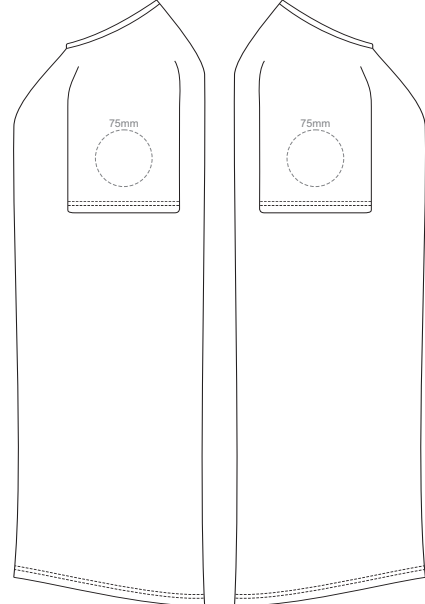

MEN'S SMALL LEFT SLEEVE MEN'S SMALL RIGHT SLEEVE

10% of Actual Size
Embroidery

FRONT MEN'S MEDIUM

10% of Actual Size
Embroidery

MEN'S MEDIUM LEFT SLEEVE MEN'S MEDIUM RIGHT SLEEVE

10% of Actual Size
Embroidery

FRONT MEN'S LARGE

10% of Actual Size
Embroidery

MEN'S LARGE LEFT SLEEVE

MEN'S LARGE RIGHT SLEEVE

10% of Actual Size
Embroidery

FRONT MEN'S XL

10% of Actual Size
Embroidery

MEN'S XL LEFT SLEEVE

MEN'S XL RIGHT SLEEVE

10% of Actual Size
Embroidery

FRONT MEN'S 2XL

10% of Actual Size
Embroidery

MEN'S 2XL LEFT SLEEVE

MEN'S 2XL RIGHT SLEEVE

10% of Actual Size
Embroidery

FRONT MEN'S 3XL