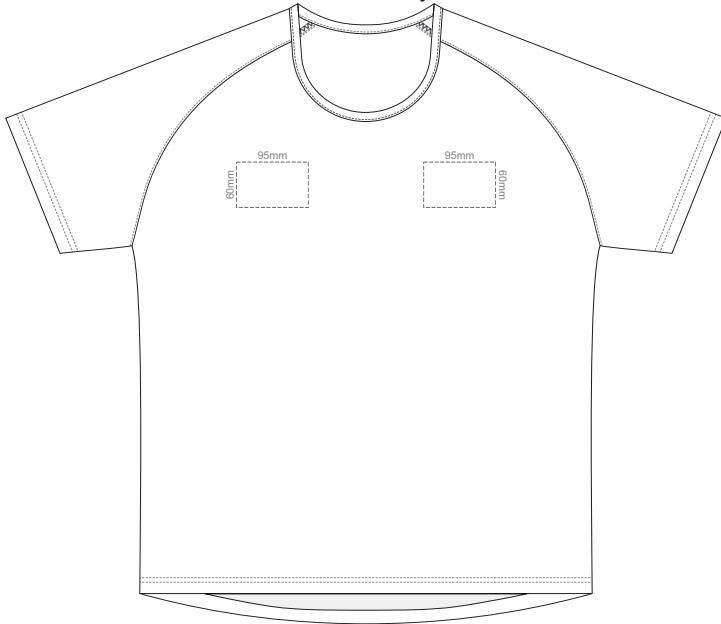

MEN'S SMALL LEFT SLEEVE MEN'S SMALL RIGHT SLEEVE

10% of Actual Size
Embroidery

FRONT MEN'S MEDIUM

10% of Actual Size
Embroidery

MEN'S MEDIUM LEFT SLEEVE MEN'S MEDIUM RIGHT SLEEVE

10% of Actual Size
Embroidery

FRONT MEN'S LARGE

10% of Actual Size
Embroidery

MEN'S LARGE LEFT SLEEVE

MEN'S LARGE RIGHT SLEEVE

10% of Actual Size
Embroidery

FRONT MEN'S XL

10% of Actual Size
Embroidery

MEN'S XL LEFT SLEEVE

MEN'S XL RIGHT SLEEVE

10% of Actual Size
Embroidery

FRONT MEN'S 2XL

10% of Actual Size
Embroidery

MEN'S 2XL LEFT SLEEVE

MEN'S 2XL RIGHT SLEEVE

10% of Actual Size
Embroidery

FRONT MEN'S 3XL