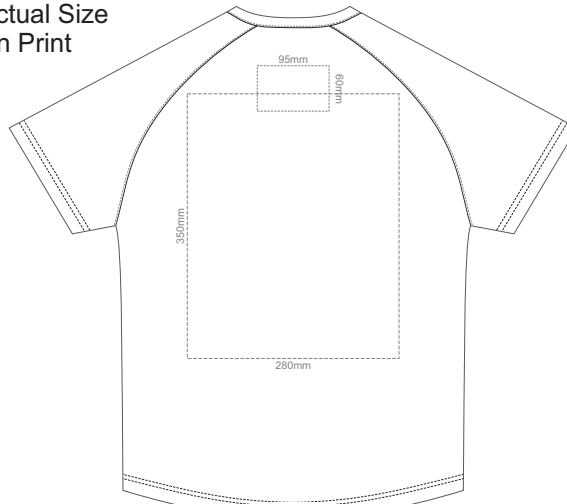

10% of Actual Size
Screen Print

FRONT MEN'S EXTRA SMALL

BACK MEN'S EXTRA SMALL

MEN'S XS LEFT SLEEVE

MEN'S XS RIGHT SLEEVE

10% of Actual Size
Screen Print

10% of Actual Size
Screen Print

FRONT MEN'S SMALL

BACK MEN'S SMALL

MEN'S SMALL LEFT SLEEVE

MEN'S SMALL RIGHT SLEEVE

10% of Actual Size
Screen Print

10% of Actual Size
Screen Print

10% of Actual Size
Screen Print

FRONT MEN'S MEDIUM

BACK MEN'S MEDIUM

MEN'S MEDIUM LEFT SLEEVE

MEN'S MEDIUM RIGHT SLEEVE

10% of Actual Size
Screen Print

10% of Actual Size
Screen Print

FRONT MEN'S LARGE

BACK MEN'S LARGE

MEN'S LARGE LEFT SLEEVE

MEN'S LARGE RIGHT SLEEVE

BACK MEN'S EXTRA SMALL
Print area 200x280mm can be rotated to best suit.
Branding area can be moved anywhere within the red line.

10% of Actual Size
Colourflex Transfer
Faux Embroidery
DigiFlex Transfer