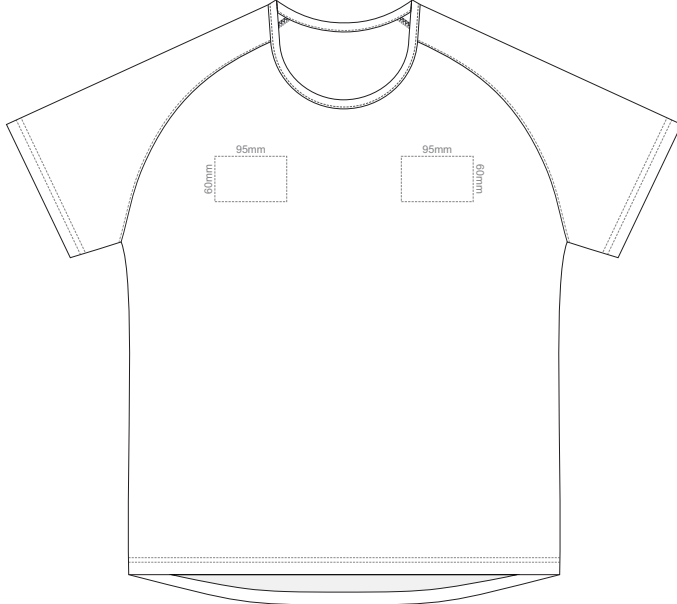

MEN'S SMALL LEFT SLEEVE MEN'S SMALL RIGHT SLEEVE

10% of Actual Size
Embroidery

FRONT MEN'S MEDIUM

10% of Actual Size
Embroidery

MEN'S MEDIUM LEFT SLEEVE MEN'S MEDIUM RIGHT SLEEVE

10% of Actual Size
Embroidery

FRONT MEN'S LARGE

10% of Actual Size
Embroidery

MEN'S LARGE LEFT SLEEVE

MEN'S LARGE RIGHT SLEEVE

10% of Actual Size
Embroidery

FRONT MEN'S XL

10% of Actual Size
Embroidery

MEN'S XL LEFT SLEEVE

MEN'S XL RIGHT SLEEVE

10% of Actual Size
Embroidery

FRONT MEN'S 2XL

10% of Actual Size
Embroidery

MEN'S 2XL LEFT SLEEVE

MEN'S 2XL RIGHT SLEEVE

10% of Actual Size
Embroidery

FRONT MEN'S 3XL