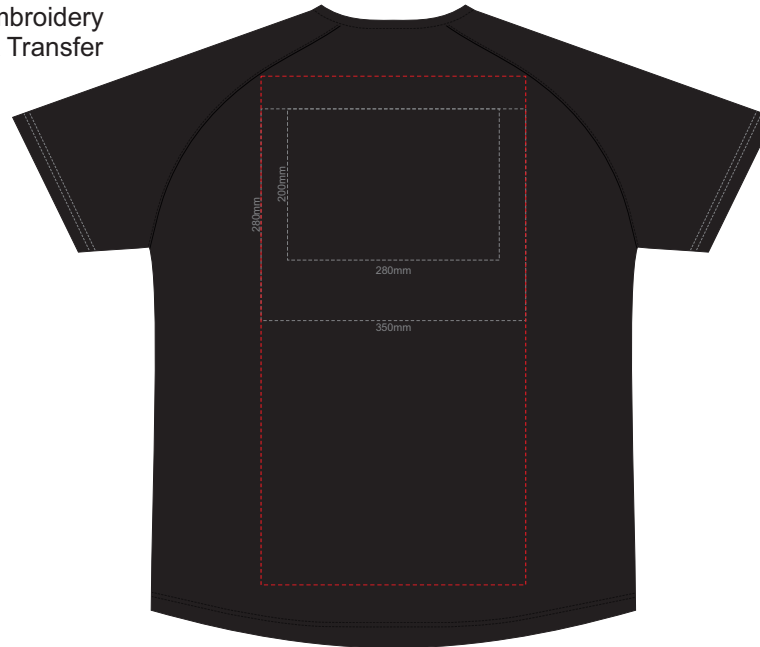

BACK MEN'S XL
Print area 200x280mm can be rotated to best suit.
Branding area can be moved anywhere within the red line.

MEN'S XL LEFT SLEEVE **MEN'S XL RIGHT SLEEVE**

10% of Actual Size
Colourflex Transfer
Faux Embroidery
DigiFlex Transfer

10% of Actual Size
Colourflex Transfer
Faux Embroidery
DigiFlex Transfer

FRONT MEN'S 2XL
Print area can be rotated to best suit.
Branding area can be moved anywhere within the red line.

BACK MEN'S 2XL
Print area can be rotated to best suit.
Branding area can be moved anywhere within the red line.

MEN'S 2XL LEFT SLEEVE **MEN'S 2XL RIGHT SLEEVE**

10% of Actual Size
Colourflex Transfer
Faux Embroidery
DigiFlex Transfer

10% of Actual Size
Colourflex Transfer
Faux Embroidery
DigiFlex Transfer

FRONT MEN'S 3XL
Print area can be rotated to best suit.
Branding area can be moved **anywhere within the red line.**

BACK MEN'S 3XL
Print area can be rotated to best suit.
Branding area can be moved **anywhere within the red line.**

10% of Actual Size
Colourflex Transfer
Faux Embroidery
DigiFlex Transfer

MEN'S 3XL LEFT SLEEVE