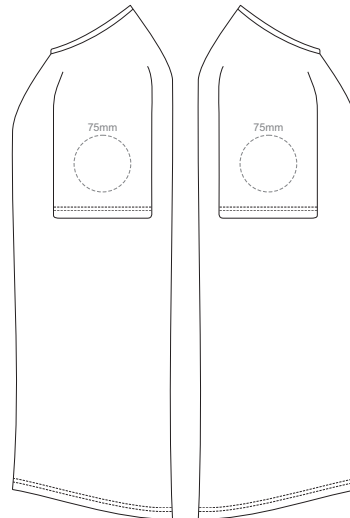

MEN'S 2XL LEFT SLEEVE **MEN'S 2XL RIGHT SLEEVE**

10% of Actual Size
Colourflex Transfer
Faux Embroidery
DigiFlex Transfer

10% of Actual Size
Colourflex Transfer
Faux Embroidery
DigiFlex Transfer

FRONT MEN'S 3XL

10% of Actual Size
Colourflex Transfer
Faux Embroidery
DigiFlex Transfer

MEN'S 3XL LEFT SLEEVE

MEN'S 3XL RIGHT SLEEVE

10% of Actual Size
Embroidery

FRONT MEN'S EXTRA SMALL

10% of Actual Size
Embroidery

MEN'S XS LEFT SLEEVE MEN'S XS RIGHT SLEEVE

10% of Actual Size
Embroidery

FRONT MEN'S SMALL

10% of Actual Size
Embroidery

MEN'S SMALL LEFT SLEEVE MEN'S SMALL RIGHT SLEEVE

10% of Actual Size
Embroidery

FRONT MEN'S MEDIUM

10% of Actual Size
Embroidery

MEN'S MEDIUM LEFT SLEEVE MEN'S MEDIUM RIGHT SLEEVE

10% of Actual Size
Embroidery

FRONT MEN'S LARGE

10% of Actual Size
Embroidery

MEN'S LARGE LEFT SLEEVE

MEN'S LARGE RIGHT SLEEVE

10% of Actual Size
Embroidery

FRONT MEN'S XL

10% of Actual Size
Embroidery