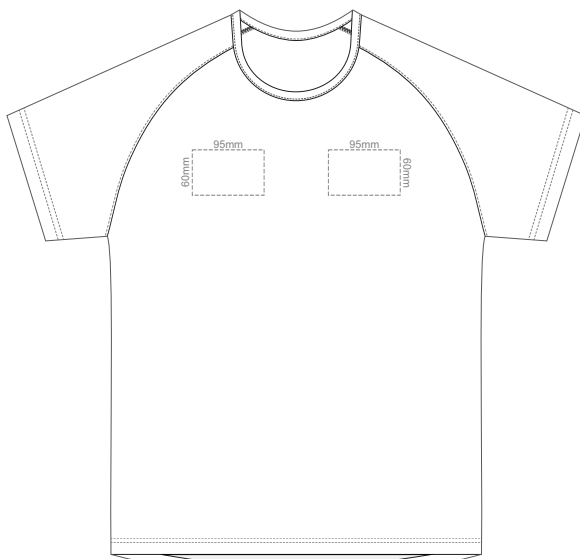

10% of Actual Size
Colourflex Transfer
Faux Embroidery
DigiFlex Transfer

MEN'S 3XL LEFT SLEEVE

MEN'S 3XL RIGHT SLEEVE

10% of Actual Size
Embroidery

FRONT MEN'S EXTRA SMALL

10% of Actual Size
Embroidery

MEN'S XS LEFT SLEEVE MEN'S XS RIGHT SLEEVE

10% of Actual Size
Embroidery

FRONT MEN'S SMALL

10% of Actual Size
Embroidery

MEN'S SMALL LEFT SLEEVE MEN'S SMALL RIGHT SLEEVE

10% of Actual Size
Embroidery

FRONT MEN'S MEDIUM

10% of Actual Size
Embroidery

MEN'S MEDIUM LEFT SLEEVE MEN'S MEDIUM RIGHT SLEEVE

10% of Actual Size
Embroidery

FRONT MEN'S LARGE

10% of Actual Size
Embroidery

MEN'S LARGE LEFT SLEEVE

MEN'S LARGE RIGHT SLEEVE

10% of Actual Size
Embroidery

FRONT MEN'S XL

10% of Actual Size
Embroidery