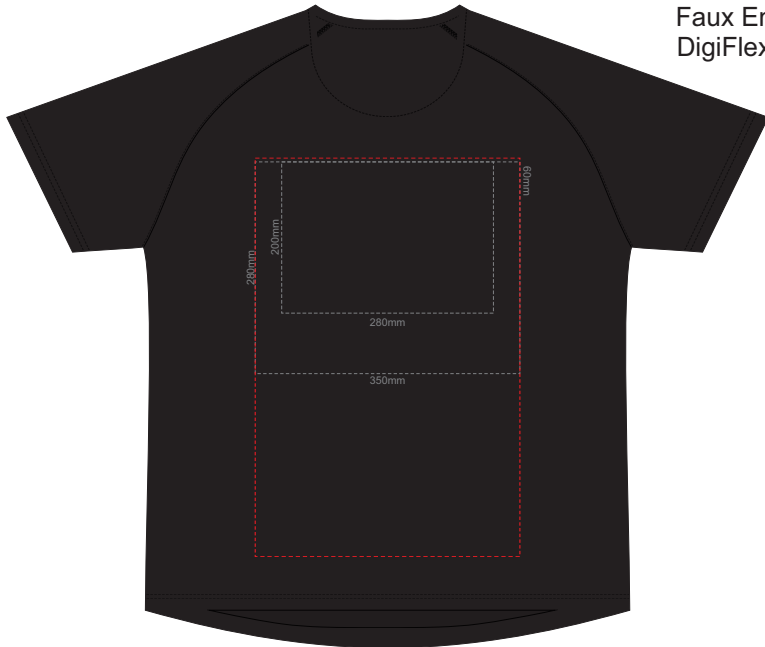

MEN'S LARGE LEFT SLEEVE **MEN'S LARGE RIGHT SLEEVE**

10% of Actual Size
Colourflex Transfer
Faux Embroidery
DigiFlex Transfer

FRONT MEN'S XL
Print area can be rotated to best suit.
Branding area can be moved anywhere within the red line.

BACK MEN'S XL
Print area 200x280mm can be rotated to best suit.
Branding area can be moved anywhere within the red line.

MEN'S XL LEFT SLEEVE **MEN'S XL RIGHT SLEEVE**

10% of Actual Size
Colourflex Transfer
Faux Embroidery
DigiFlex Transfer

10% of Actual Size
Colourflex Transfer
Faux Embroidery
DigiFlex Transfer

FRONT MEN'S 2XL
Print area can be rotated to best suit.
Branding area can be moved anywhere within the red line.

BACK MEN'S 2XL
Print area can be rotated to best suit.
Branding area can be moved anywhere within the red line.

MEN'S 2XL LEFT SLEEVE **MEN'S 2XL RIGHT SLEEVE**

10% of Actual Size
Colourflex Transfer
Faux Embroidery
DigiFlex Transfer

10% of Actual Size
Colourflex Transfer
Faux Embroidery
DigiFlex Transfer

FRONT MEN'S 3XL
Print area can be rotated to best suit.
Branding area can be moved **anywhere within the red line.**