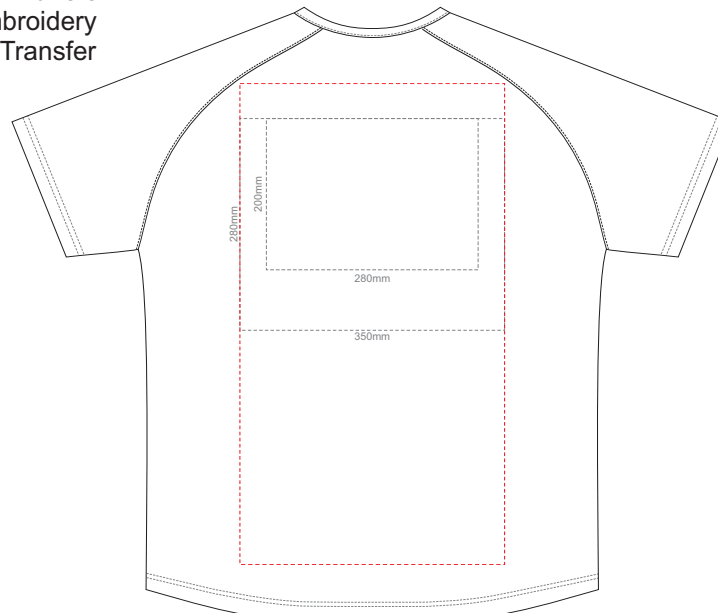

MEN'S LARGE LEFT SLEEVE **MEN'S LARGE RIGHT SLEEVE**

10% of Actual Size
Colourflex Transfer
Faux Embroidery
DigiFlex Transfer

FRONT MEN'S XL
Print area can be rotated to best suit.
Branding area can be moved anywhere within the red line.

BACK MEN'S XL
Print area 200x280mm can be rotated to best suit.
Branding area can be moved anywhere within the red line.

MEN'S XL LEFT SLEEVE **MEN'S XL RIGHT SLEEVE**

10% of Actual Size
Colourflex Transfer
Faux Embroidery
DigiFlex Transfer

10% of Actual Size
Colourflex Transfer
Faux Embroidery
DigiFlex Transfer

FRONT MEN'S 2XL
Print area can be rotated to best suit.
Branding area can be moved anywhere within the red line.

BACK MEN'S 2XL
Print area can be rotated to best suit.
Branding area can be moved anywhere within the red line.