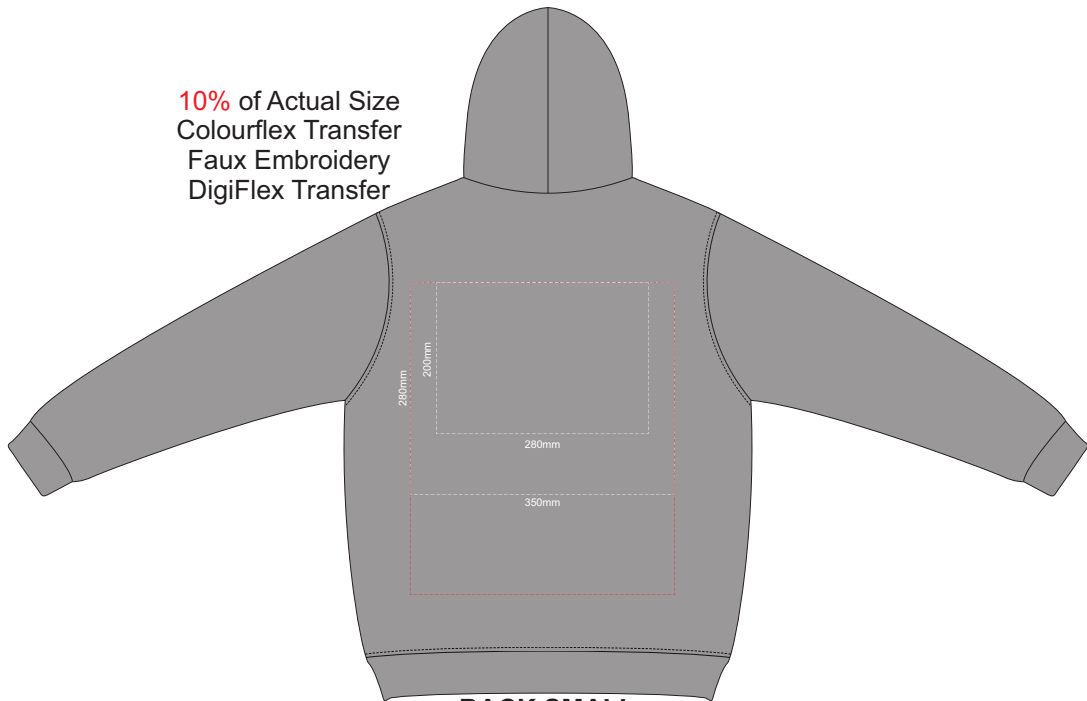

BACK XXL

10% of Actual Size
Screen Print (3 col max)

FRONT 3XL

10% of Actual Size
Screen Print (3 col max)

BACK 3XL

10% of Actual Size
Screen Print (3 col max)

FRONT 4XL

10% of Actual Size
Screen Print (3 col max)

BACK 4XL

10% of Actual Size
Colourflex Transfer
Faux Embroidery
DigiFlex Transfer

FRONT EXTRA SMALL

10% of Actual Size
Colourflex Transfer
Faux Embroidery
DigiFlex Transfer

BACK EXTRA SMALL

Print area can be rotated to best suit.
Branding area can be moved anywhere within the red line.

10% of Actual Size
Colourflex Transfer
Faux Embroidery
DigiFlex Transfer

FRONT SMALL

10% of Actual Size
Colourflex Transfer
Faux Embroidery
DigiFlex Transfer

BACK SMALL

Print area can be rotated to best suit.
Branding area can be moved anywhere within the red line.