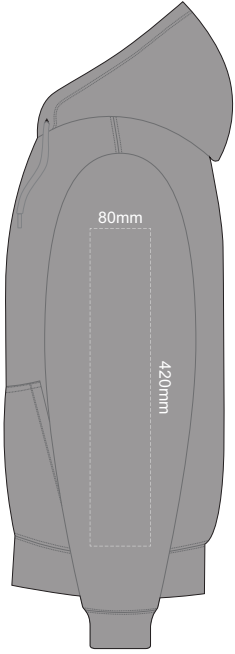

10% of Actual Size
Colourflex Transfer
Faux Embroidery
DigiFlex Transfer

FRONT XXL

10% of Actual Size
Colourflex Transfer
Faux Embroidery
DigiFlex Transfer

BACK XXL

Print area can be rotated to best suit.
Branding area can be moved anywhere within the red line.

10% of Actual Size
Colourflex Transfer
Faux Embroidery
DigiFlex Transfer

FRONT 3XL

10% of Actual Size
Colourflex Transfer
Faux Embroidery
DigiFlex Transfer

BACK 3XL

Print area can be rotated to best suit.
Branding area can be moved **anywhere within the red line.**

10% of Actual Size
Colourflex Transfer
Faux Embroidery
DigiFlex Transfer

FRONT 4XL

10% of Actual Size
Colourflex Transfer
Faux Embroidery
DigiFlex Transfer

BACK 4XL

Print area can be rotated to best suit.
Branding area can be moved anywhere within the red line.

10% of Actual Size
Colourflex Transfer
Faux Embroidery
DigiFlex Transfer

SIDE 1 XS

SIDE 2 XS

10% of Actual Size
Colourflex Transfer
Faux Embroidery
DigiFlex Transfer

SIDE 1 SMALL

SIDE 2 SMALL

10% of Actual Size
Colourflex Transfer
Faux Embroidery
DigiFlex Transfer