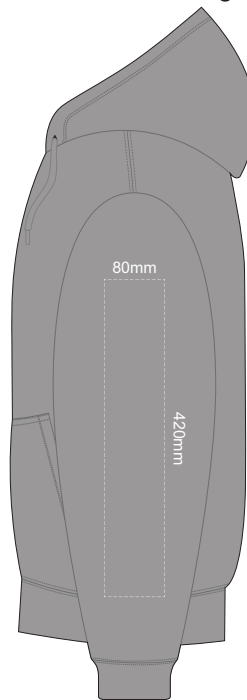

10% of Actual Size
Colourflex Transfer
Faux Embroidery
DigiFlex Transfer

FRONT 3XL

10% of Actual Size
Colourflex Transfer
Faux Embroidery
DigiFlex Transfer

BACK 3XL

Print area can be rotated to best suit.
Branding area can be moved **anywhere within the red line.**

10% of Actual Size
Colourflex Transfer
Faux Embroidery
DigiFlex Transfer

FRONT 4XL

10% of Actual Size
Colourflex Transfer
Faux Embroidery
DigiFlex Transfer

BACK 4XL

Print area can be rotated to best suit.
Branding area can be moved anywhere within the red line.

10% of Actual Size
Colourflex Transfer
Faux Embroidery
DigiFlex Transfer

SIDE 1 XS

SIDE 2 XS

10% of Actual Size
Colourflex Transfer
Faux Embroidery
DigiFlex Transfer

SIDE 1 SMALL

SIDE 2 SMALL

10% of Actual Size
Colourflex Transfer
Faux Embroidery
DigiFlex Transfer

SIDE 1 MEDIUM

SIDE 2 MEDIUM

10% of Actual Size
Colourflex Transfer
Faux Embroidery
DigiFlex Transfer

SIDE 1 LARGE

SIDE 2 LARGE

10% of Actual Size
Colourflex Transfer
Faux Embroidery
DigiFlex Transfer

SIDE 1 XL