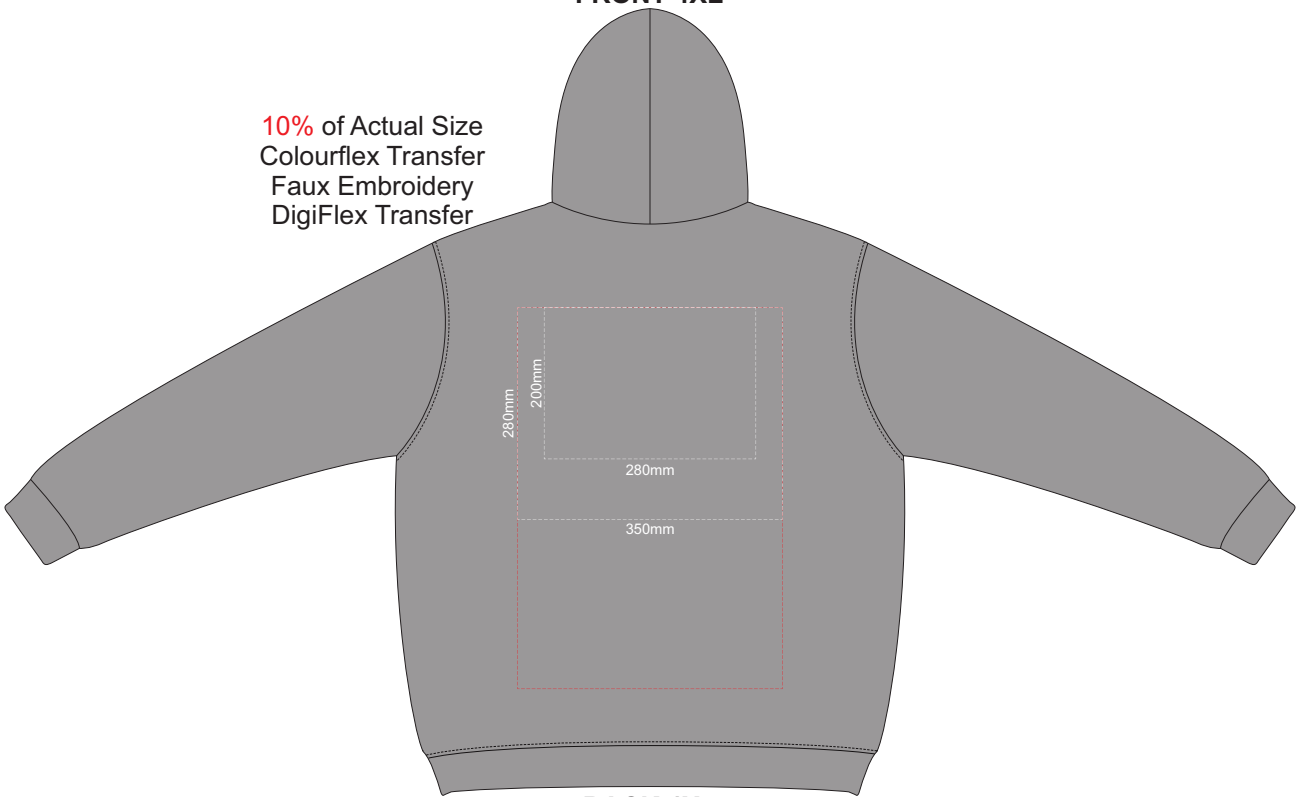

10% of Actual Size
Colourflex Transfer
Faux Embroidery
DigiFlex Transfer

FRONT XXL

10% of Actual Size
Colourflex Transfer
Faux Embroidery
DigiFlex Transfer

BACK XXL

Print area can be rotated to best suit.
Branding area can be moved anywhere within the red line.

10% of Actual Size
Colourflex Transfer
Faux Embroidery
DigiFlex Transfer

FRONT 3XL

10% of Actual Size
Colourflex Transfer
Faux Embroidery
DigiFlex Transfer

BACK 3XL

Print area can be rotated to best suit.
Branding area can be moved **anywhere within the red line.**

10% of Actual Size
Colourflex Transfer
Faux Embroidery
DigiFlex Transfer

FRONT 4XL

10% of Actual Size
Colourflex Transfer
Faux Embroidery
DigiFlex Transfer

BACK 4XL

Print area can be rotated to best suit.
Branding area can be moved anywhere within the red line.