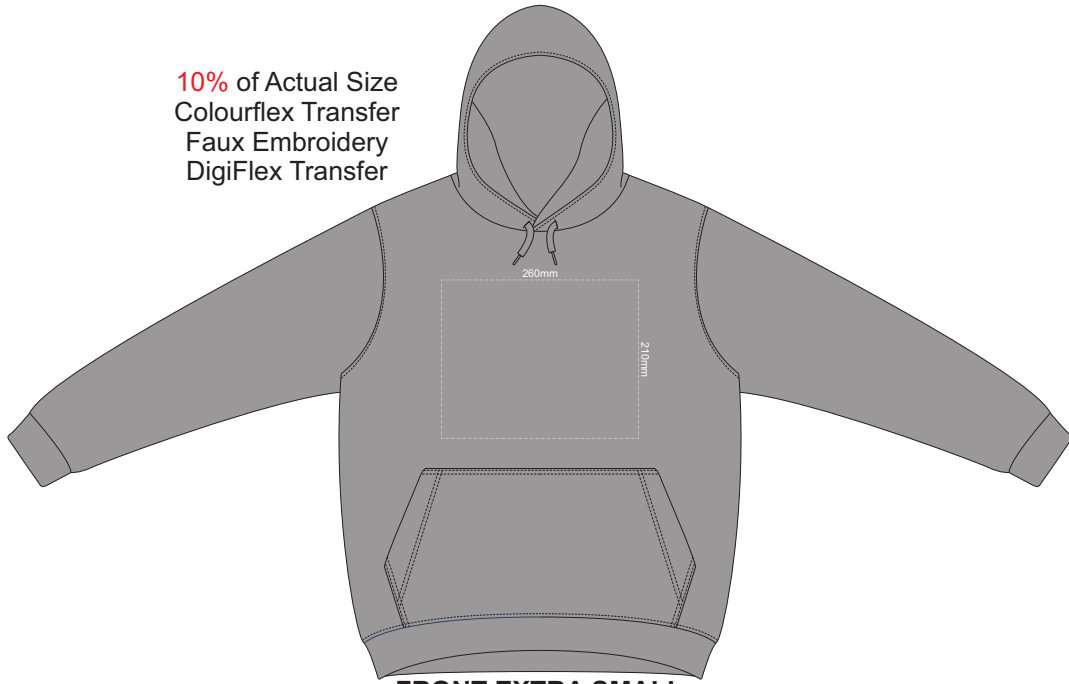

BACK LARGE

10% of Actual Size
Screen Print (3 col max)

FRONT EXTRA LARGE

10% of Actual Size
Screen Print (3 col max)

BACK EXTRA LARGE

10% of Actual Size
Screen Print (3 col max)

FRONT XXL

10% of Actual Size
Screen Print (3 col max)

BACK XXL

10% of Actual Size
Screen Print (3 col max)

FRONT 3XL

10% of Actual Size
Screen Print (3 col max)

BACK 3XL

10% of Actual Size
Screen Print (3 col max)

FRONT 4XL

10% of Actual Size
Screen Print (3 col max)

BACK 4XL

10% of Actual Size
Colourflex Transfer
Faux Embroidery
DigiFlex Transfer

FRONT EXTRA SMALL

10% of Actual Size
Colourflex Transfer
Faux Embroidery
DigiFlex Transfer

BACK EXTRA SMALL

Print area can be rotated to best suit.
Branding area can be moved anywhere within the red line.

10% of Actual Size
Colourflex Transfer
Faux Embroidery
DigiFlex Transfer

FRONT SMALL

10% of Actual Size
Colourflex Transfer
Faux Embroidery
DigiFlex Transfer

BACK SMALL

Print area can be rotated to best suit.
Branding area can be moved anywhere within the red line.