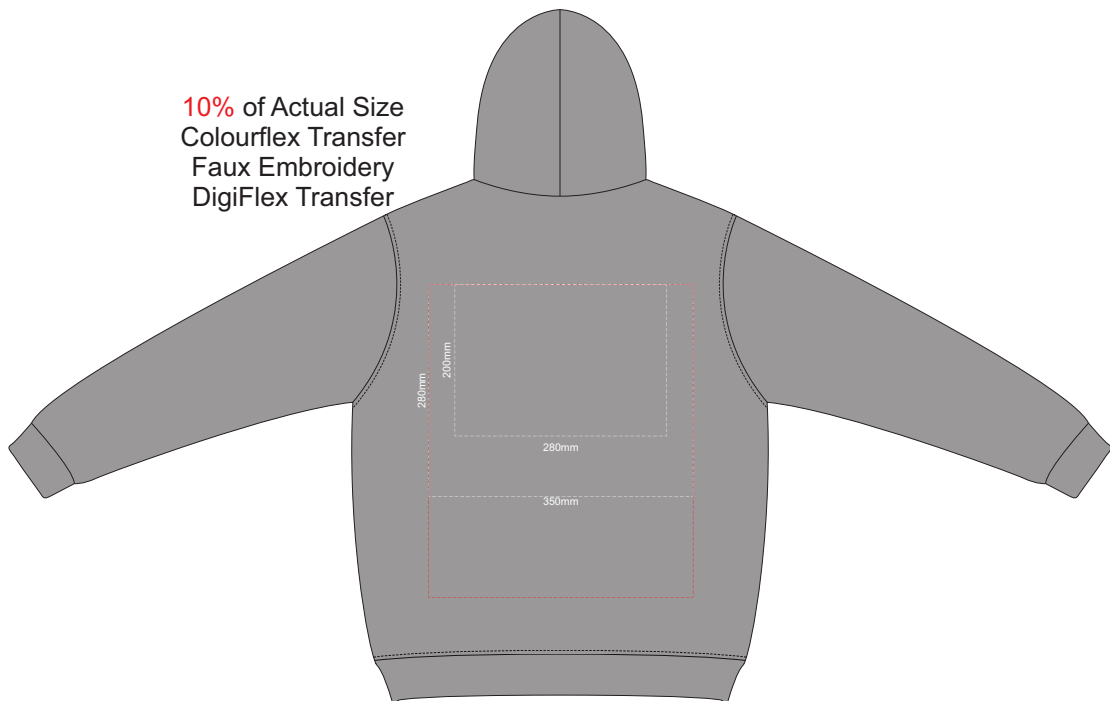

BACK 4XL

10% of Actual Size
Colourflex Transfer
Faux Embroidery
DigiFlex Transfer

FRONT EXTRA SMALL

10% of Actual Size
Colourflex Transfer
Faux Embroidery
DigiFlex Transfer

BACK EXTRA SMALL

Print area can be rotated to best suit.
Branding area can be moved anywhere within the red line.

10% of Actual Size
Colourflex Transfer
Faux Embroidery
DigiFlex Transfer

FRONT SMALL

10% of Actual Size
Colourflex Transfer
Faux Embroidery
DigiFlex Transfer

BACK SMALL

Print area can be rotated to best suit.
Branding area can be moved anywhere within the red line.

10% of Actual Size
Colourflex Transfer
Faux Embroidery
DigiFlex Transfer

FRONT MEDIUM

10% of Actual Size
Colourflex Transfer
Faux Embroidery
DigiFlex Transfer

BACK MEDIUM

Print area can be rotated to best suit.
Branding area can be moved anywhere within the red line.

10% of Actual Size
Colourflex Transfer
Faux Embroidery
DigiFlex Transfer

FRONT LARGE

10% of Actual Size
Colourflex Transfer
Faux Embroidery
DigiFlex Transfer

BACK LARGE

Print area can be rotated to best suit.
Branding area can be moved anywhere within the red line.