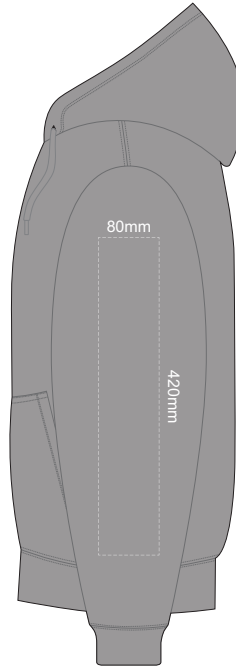

10% of Actual Size
Colourflex Transfer
Faux Embroidery
DigiFlex Transfer

FRONT 3XL

10% of Actual Size
Colourflex Transfer
Faux Embroidery
DigiFlex Transfer

BACK 3XL

Print area can be rotated to best suit.
Branding area can be moved **anywhere within the red line.**

10% of Actual Size
Colourflex Transfer
Faux Embroidery
DigiFlex Transfer

FRONT 4XL

10% of Actual Size
Colourflex Transfer
Faux Embroidery
DigiFlex Transfer

BACK 4XL

Print area can be rotated to best suit.
Branding area can be moved anywhere within the red line.

10% of Actual Size
Colourflex Transfer
Faux Embroidery
DigiFlex Transfer

SIDE 1 XS

SIDE 2 XS

10% of Actual Size
Colourflex Transfer
Faux Embroidery
DigiFlex Transfer

SIDE 1 SMALL

SIDE 2 SMALL

10% of Actual Size
Colourflex Transfer
Faux Embroidery
DigiFlex Transfer

SIDE 1 MEDIUM

SIDE 2 MEDIUM

10% of Actual Size
Colourflex Transfer
Faux Embroidery
DigiFlex Transfer

SIDE 1 LARGE

SIDE 2 LARGE

10% of Actual Size
Colourflex Transfer
Faux Embroidery
DigiFlex Transfer

SIDE 1 XL