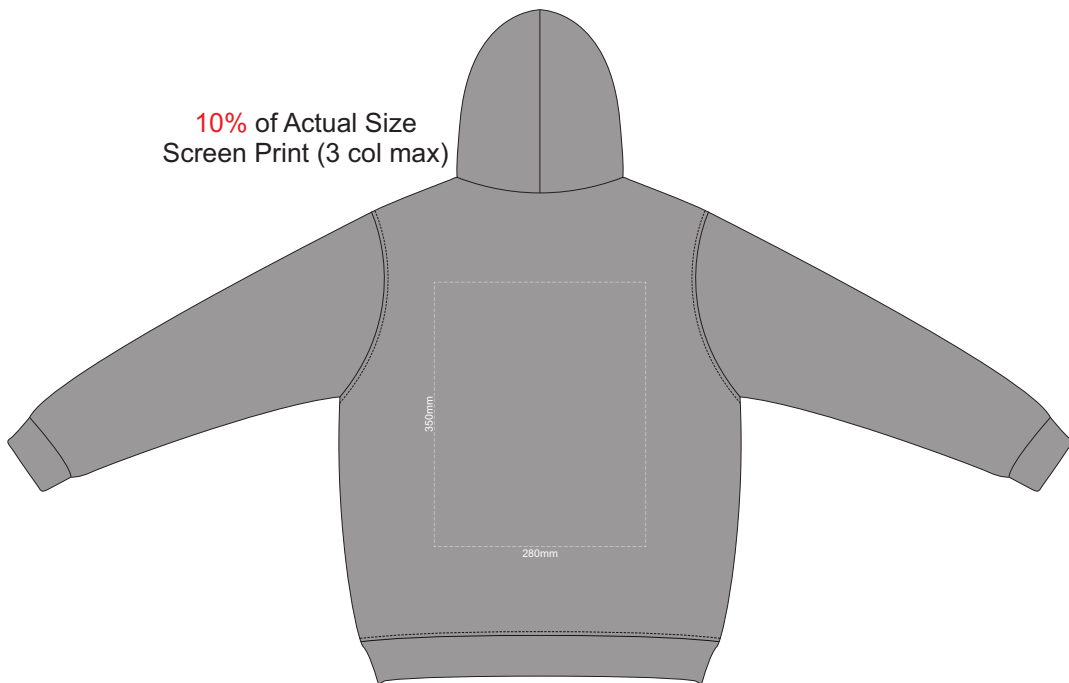

10% of Actual Size
Screen Print (3 col max)

FRONT EXTRA SMALL

10% of Actual Size
Screen Print (3 col max)

BACK EXTRA SMALL

10% of Actual Size
Screen Print (3 col max)

10% of Actual Size
Screen Print (3 col max)

10% of Actual Size
Screen Print (3 col max)

FRONT MEDIUM

10% of Actual Size
Screen Print (3 col max)

BACK MEDIUM

10% of Actual Size
Screen Print (3 col max)

FRONT LARGE

10% of Actual Size
Screen Print (3 col max)

BACK LARGE

10% of Actual Size
Screen Print (3 col max)

FRONT EXTRA LARGE

10% of Actual Size
Screen Print (3 col max)

BACK EXTRA LARGE

10% of Actual Size
Screen Print (3 col max)

FRONT XXL

10% of Actual Size
Screen Print (3 col max)

BACK 4XL

10% of Actual Size
Colourflex Transfer
Faux Embroidery
DigiFlex Transfer

FRONT EXTRA SMALL

10% of Actual Size
Colourflex Transfer
Faux Embroidery
DigiFlex Transfer

BACK EXTRA SMALL

Print area can be rotated to best suit.
Branding area can be moved anywhere within the red line.