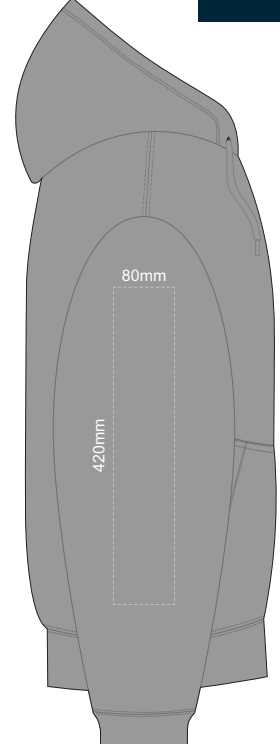

10% of Actual Size
Colourflex Transfer
Faux Embroidery
DigiFlex Transfer

SIDE 1 XS

SIDE 2 XS

10% of Actual Size
Colourflex Transfer
Faux Embroidery
DigiFlex Transfer

SIDE 1 SMALL

SIDE 2 SMALL

10% of Actual Size
Colourflex Transfer
Faux Embroidery
DigiFlex Transfer

SIDE 1 MEDIUM

SIDE 2 MEDIUM

10% of Actual Size
Colourflex Transfer
Faux Embroidery
DigiFlex Transfer

SIDE 1 LARGE

SIDE 2 LARGE

10% of Actual Size
Colourflex Transfer
Faux Embroidery
DigiFlex Transfer

SIDE 1 XL

SIDE 2 XL

10% of Actual Size
Colourflex Transfer
Faux Embroidery
DigiFlex Transfer

SIDE 1 2XL

SIDE 2 2XL

10% of Actual Size
Colourflex Transfer
Faux Embroidery
DigiFlex Transfer

SIDE 1 3XL

SIDE 2 3XL

10% of Actual Size
Colourflex Transfer
Faux Embroidery
DigiFlex Transfer

SIDE 1 4XL

SIDE 2 4XL

10% of Actual Size
Embroidery

FRONT EXTRA SMALL

10% of Actual Size
Embroidery

FRONT SMALL

10% of Actual Size
Embroidery

FRONT MEDIUM