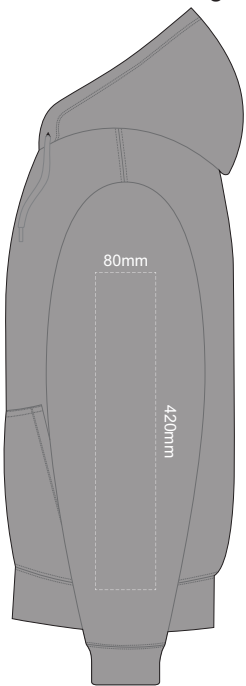

10% of Actual Size
Colourflex Transfer
Faux Embroidery
DigiFlex Transfer

FRONT 3XL

10% of Actual Size
Colourflex Transfer
Faux Embroidery
DigiFlex Transfer

BACK 3XL

Print area can be rotated to best suit.
Branding area can be moved **anywhere within the red line.**

10% of Actual Size
Colourflex Transfer
Faux Embroidery
DigiFlex Transfer

FRONT 4XL

10% of Actual Size
Colourflex Transfer
Faux Embroidery
DigiFlex Transfer

BACK 4XL

Print area can be rotated to best suit.
Branding area can be moved anywhere within the red line.

10% of Actual Size
Colourflex Transfer
Faux Embroidery
DigiFlex Transfer

SIDE 1 XS

SIDE 2 XS

10% of Actual Size
Colourflex Transfer
Faux Embroidery
DigiFlex Transfer

SIDE 1 SMALL

SIDE 2 SMALL

10% of Actual Size
Colourflex Transfer
Faux Embroidery
DigiFlex Transfer

SIDE 1 MEDIUM

SIDE 2 MEDIUM

10% of Actual Size
Colourflex Transfer
Faux Embroidery
DigiFlex Transfer

SIDE 1 LARGE

SIDE 2 LARGE

10% of Actual Size
Colourflex Transfer
Faux Embroidery
DigiFlex Transfer

SIDE 1 XL