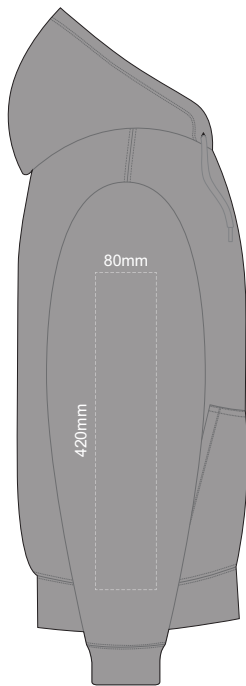

10% of Actual Size
Colourflex Transfer
Faux Embroidery
DigiFlex Transfer

FRONT 3XL

10% of Actual Size
Colourflex Transfer
Faux Embroidery
DigiFlex Transfer

BACK 3XL

Print area can be rotated to best suit.
Branding area can be moved **anywhere within the red line.**

10% of Actual Size
Colourflex Transfer
Faux Embroidery
DigiFlex Transfer

FRONT 4XL

10% of Actual Size
Colourflex Transfer
Faux Embroidery
DigiFlex Transfer

BACK 4XL

Print area can be rotated to best suit.
Branding area can be moved anywhere within the red line.

10% of Actual Size
Colourflex Transfer
Faux Embroidery
DigiFlex Transfer

SIDE 1 XS

SIDE 2 XS

10% of Actual Size
Colourflex Transfer
Faux Embroidery
DigiFlex Transfer

SIDE 1 SMALL

SIDE 2 SMALL

10% of Actual Size
Colourflex Transfer
Faux Embroidery
DigiFlex Transfer

SIDE 1 MEDIUM

SIDE 2 MEDIUM

10% of Actual Size
Colourflex Transfer
Faux Embroidery
DigiFlex Transfer

SIDE 1 LARGE

SIDE 2 LARGE

10% of Actual Size
Colourflex Transfer
Faux Embroidery
DigiFlex Transfer

SIDE 1 XL