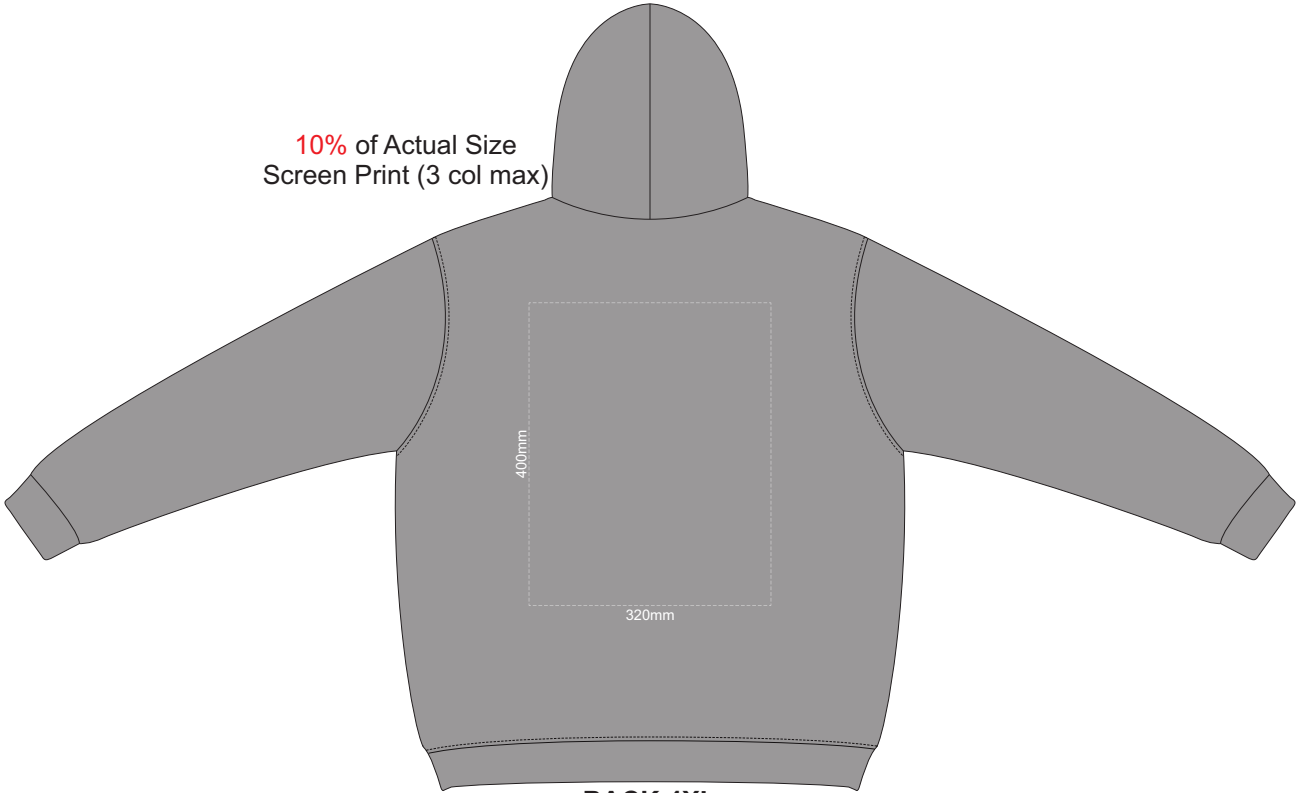

BACK LARGE

10% of Actual Size
Screen Print (3 col max)

FRONT EXTRA LARGE

10% of Actual Size
Screen Print (3 col max)

BACK EXTRA LARGE

10% of Actual Size
Screen Print (3 col max)

FRONT XXL

10% of Actual Size
Screen Print (3 col max)

BACK XXL

10% of Actual Size
Screen Print (3 col max)

FRONT 3XL

10% of Actual Size
Screen Print (3 col max)

BACK 3XL

10% of Actual Size
Screen Print (3 col max)

FRONT 4XL

10% of Actual Size
Screen Print (3 col max)

BACK 4XL

10% of Actual Size
Colourflex Transfer
Faux Embroidery
DigiFlex Transfer

FRONT EXTRA SMALL

10% of Actual Size
Colourflex Transfer
Faux Embroidery
DigiFlex Transfer

BACK EXTRA SMALL

Print area can be rotated to best suit.
Branding area can be moved anywhere within the red line.

10% of Actual Size
Colourflex Transfer
Faux Embroidery
DigiFlex Transfer

FRONT SMALL

10% of Actual Size
Colourflex Transfer
Faux Embroidery
DigiFlex Transfer

BACK SMALL

Print area can be rotated to best suit.
Branding area can be moved anywhere within the red line.