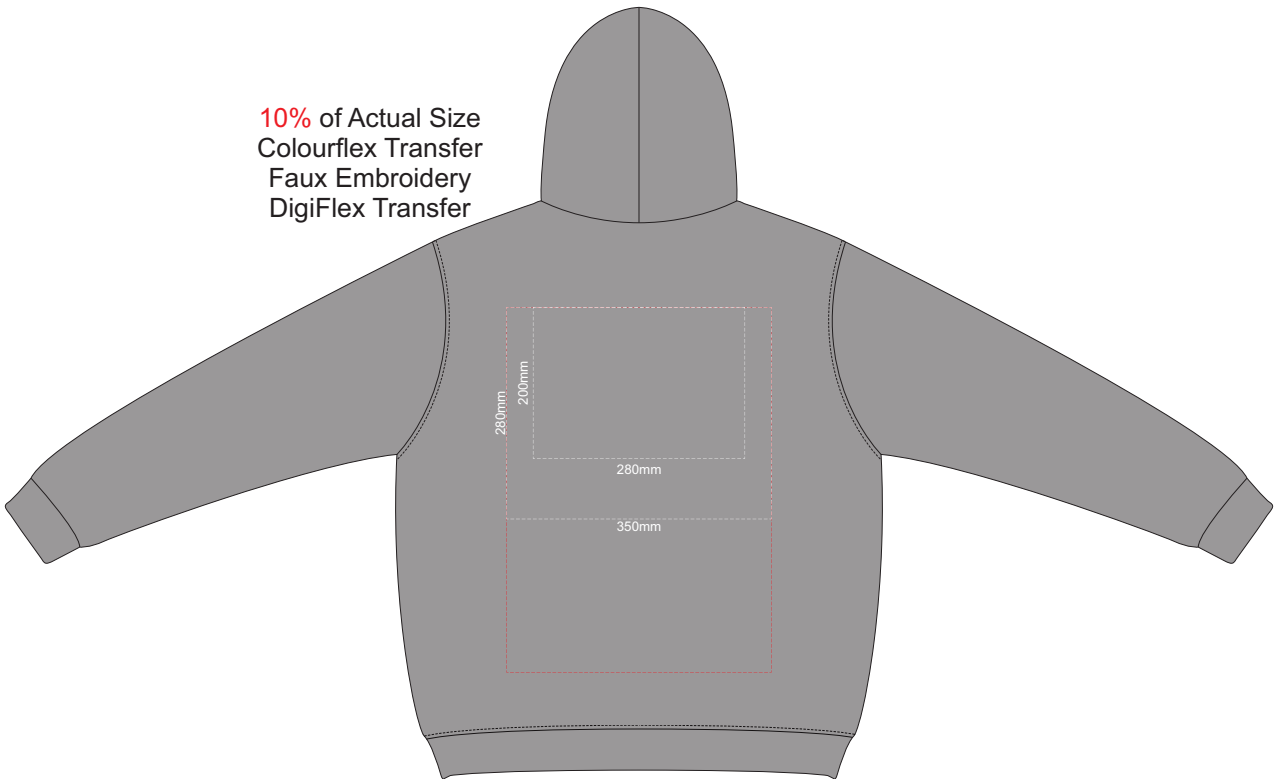

10% of Actual Size
Colourflex Transfer
Faux Embroidery
DigiFlex Transfer

10% of Actual Size
Colourflex Transfer
Faux Embroidery
DigiFlex Transfer

Print area can be rotated to best suit.
Branding area can be moved anywhere within the red line.

10% of Actual Size
Colourflex Transfer
Faux Embroidery
DigiFlex Transfer

FRONT XXL

10% of Actual Size
Colourflex Transfer
Faux Embroidery
DigiFlex Transfer

BACK XXL

Print area can be rotated to best suit.
Branding area can be moved anywhere within the red line.

10% of Actual Size
Colourflex Transfer
Faux Embroidery
DigiFlex Transfer

FRONT 3XL

10% of Actual Size
Colourflex Transfer
Faux Embroidery
DigiFlex Transfer

BACK 3XL

Print area can be rotated to best suit.
Branding area can be moved **anywhere within the red line.**