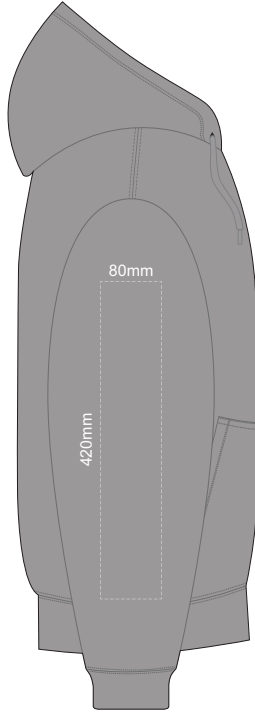

10% of Actual Size
Colourflex Transfer
Faux Embroidery
DigiFlex Transfer

FRONT 4XL

10% of Actual Size
Colourflex Transfer
Faux Embroidery
DigiFlex Transfer

BACK 4XL

Print area can be rotated to best suit.
Branding area can be moved anywhere within the red line.

10% of Actual Size
Colourflex Transfer
Faux Embroidery
DigiFlex Transfer

SIDE 1 XS

SIDE 2 XS

10% of Actual Size
Colourflex Transfer
Faux Embroidery
DigiFlex Transfer

SIDE 1 SMALL

SIDE 2 SMALL

10% of Actual Size
Colourflex Transfer
Faux Embroidery
DigiFlex Transfer

SIDE 1 MEDIUM

SIDE 2 MEDIUM

10% of Actual Size
Colourflex Transfer
Faux Embroidery
DigiFlex Transfer

SIDE 1 LARGE

SIDE 2 LARGE

10% of Actual Size
Colourflex Transfer
Faux Embroidery
DigiFlex Transfer

SIDE 1 XL

SIDE 2 XL

10% of Actual Size
Colourflex Transfer
Faux Embroidery
DigiFlex Transfer

SIDE 1 2XL

SIDE 2 2XL

10% of Actual Size
Colourflex Transfer
Faux Embroidery
DigiFlex Transfer

SIDE 1 3XL

SIDE 2 3XL

10% of Actual Size
Colourflex Transfer
Faux Embroidery
DigiFlex Transfer