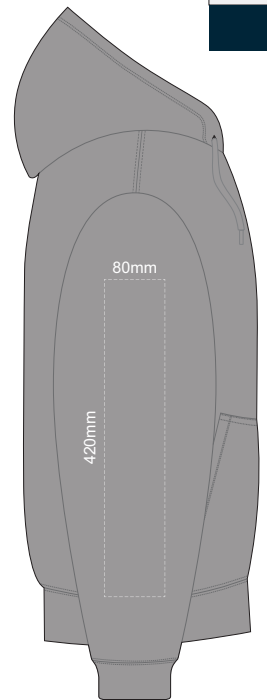

10% of Actual Size
Colourflex Transfer
Faux Embroidery
DigiFlex Transfer

FRONT 4XL

10% of Actual Size
Colourflex Transfer
Faux Embroidery
DigiFlex Transfer

BACK 4XL

Print area can be rotated to best suit.
Branding area can be moved anywhere within the red line.

10% of Actual Size
Colourflex Transfer
Faux Embroidery
DigiFlex Transfer

SIDE 1 XS

SIDE 2 XS

10% of Actual Size
Colourflex Transfer
Faux Embroidery
DigiFlex Transfer

SIDE 1 SMALL

SIDE 2 SMALL

10% of Actual Size
Colourflex Transfer
Faux Embroidery
DigiFlex Transfer

SIDE 1 MEDIUM

SIDE 2 MEDIUM

10% of Actual Size
Colourflex Transfer
Faux Embroidery
DigiFlex Transfer

SIDE 1 LARGE

SIDE 2 LARGE

10% of Actual Size
Colourflex Transfer
Faux Embroidery
DigiFlex Transfer

SIDE 1 XL

SIDE 2 XL

10% of Actual Size
Colourflex Transfer
Faux Embroidery
DigiFlex Transfer

SIDE 1 2XL

SIDE 2 2XL

10% of Actual Size
Colourflex Transfer
Faux Embroidery
DigiFlex Transfer

SIDE 1 3XL

SIDE 2 3XL

10% of Actual Size
Colourflex Transfer
Faux Embroidery
DigiFlex Transfer