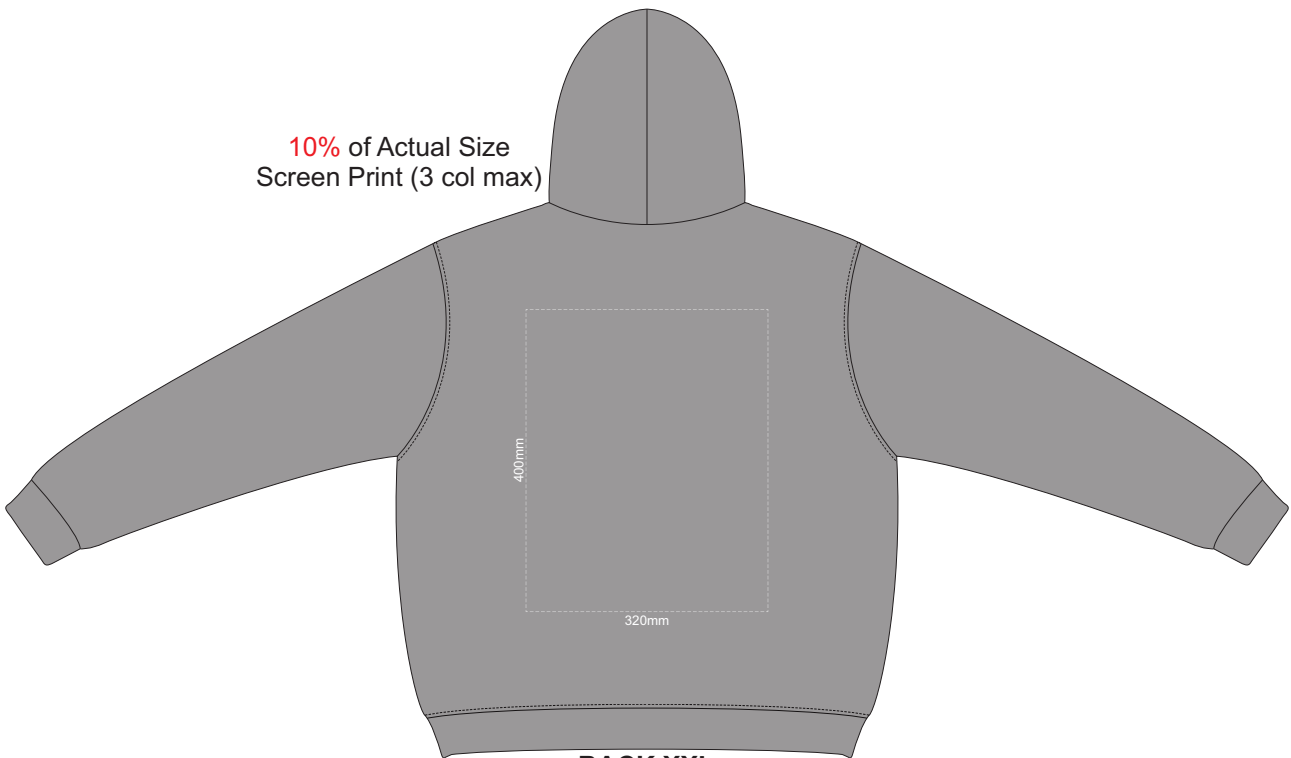

BACK LARGE

10% of Actual Size
Screen Print (3 col max)

FRONT EXTRA LARGE

10% of Actual Size
Screen Print (3 col max)

BACK EXTRA LARGE

10% of Actual Size
Screen Print (3 col max)

FRONT XXL

10% of Actual Size
Screen Print (3 col max)

BACK XXL

10% of Actual Size
Screen Print (3 col max)

FRONT 3XL

10% of Actual Size
Screen Print (3 col max)

BACK 3XL

10% of Actual Size
Screen Print (3 col max)

FRONT 4XL

10% of Actual Size
Screen Print (3 col max)

BACK 4XL

10% of Actual Size
Colourflex Transfer
Faux Embroidery
DigiFlex Transfer

FRONT EXTRA SMALL

10% of Actual Size
Colourflex Transfer
Faux Embroidery
DigiFlex Transfer

BACK EXTRA SMALL

Print area can be rotated to best suit.
Branding area can be moved anywhere within the red line.

10% of Actual Size
Colourflex Transfer
Faux Embroidery
DigiFlex Transfer

FRONT SMALL

10% of Actual Size
Colourflex Transfer
Faux Embroidery
DigiFlex Transfer

BACK SMALL

Print area can be rotated to best suit.
Branding area can be moved anywhere within the red line.