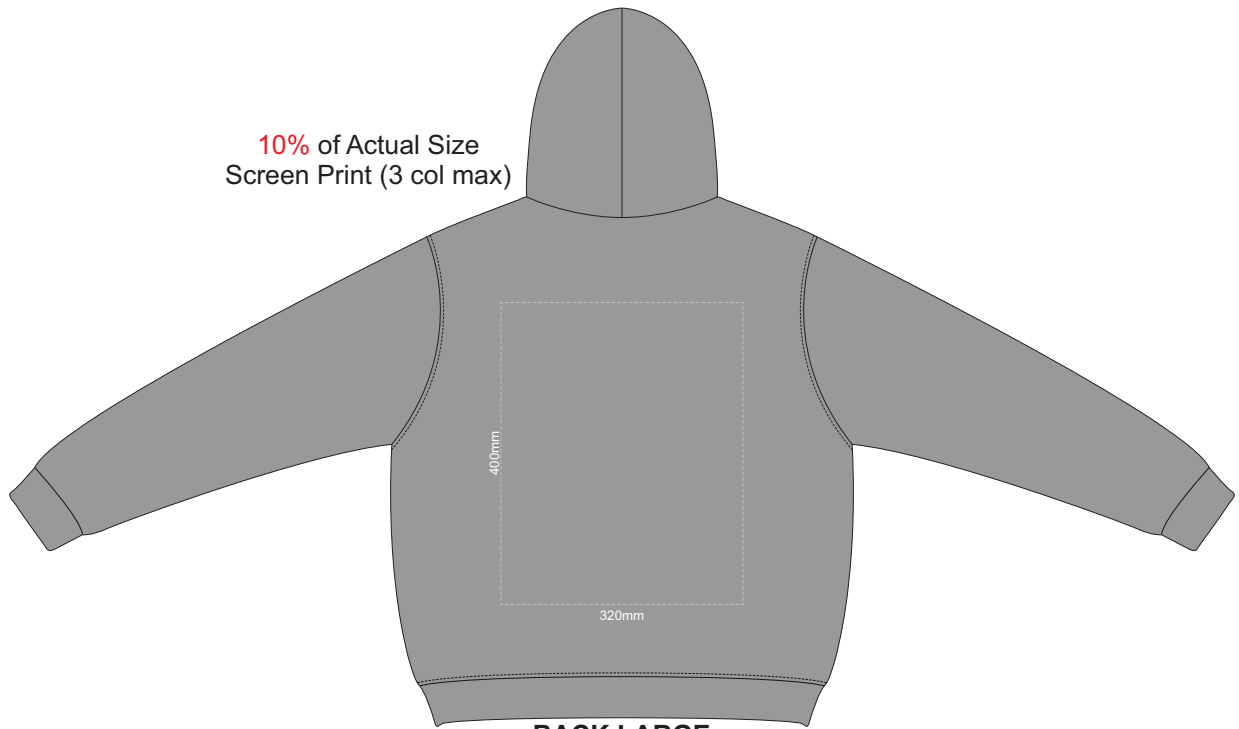

10% of Actual Size
Screen Print (3 col max)

FRONT EXTRA SMALL

10% of Actual Size
Screen Print (3 col max)

BACK EXTRA SMALL

10% of Actual Size
Screen Print (3 col max)

10% of Actual Size
Screen Print (3 col max)

10% of Actual Size
Screen Print (3 col max)

FRONT MEDIUM

10% of Actual Size
Screen Print (3 col max)

BACK MEDIUM

10% of Actual Size
Screen Print (3 col max)

FRONT LARGE

10% of Actual Size
Screen Print (3 col max)

BACK LARGE

10% of Actual Size
Screen Print (3 col max)

FRONT EXTRA LARGE

10% of Actual Size
Screen Print (3 col max)

BACK EXTRA LARGE

10% of Actual Size
Screen Print (3 col max)

FRONT XXL

10% of Actual Size
Screen Print (3 col max)

BACK 4XL

10% of Actual Size
Colourflex Transfer
Faux Embroidery
DigiFlex Transfer

FRONT EXTRA SMALL

10% of Actual Size
Colourflex Transfer
Faux Embroidery
DigiFlex Transfer

BACK EXTRA SMALL

Print area can be rotated to best suit.
Branding area can be moved anywhere within the red line.