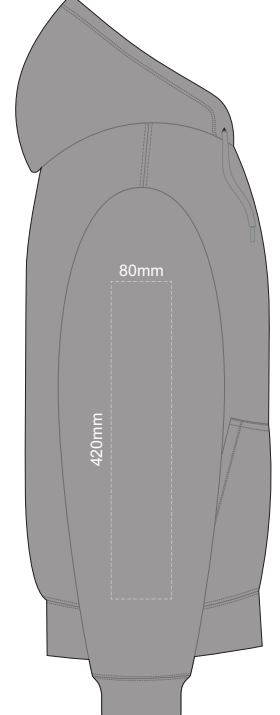

10% of Actual Size
Colourflex Transfer
Faux Embroidery
DigiFlex Transfer

FRONT 4XL

10% of Actual Size
Colourflex Transfer
Faux Embroidery
DigiFlex Transfer

BACK 4XL

Print area can be rotated to best suit.
Branding area can be moved anywhere within the red line.

10% of Actual Size
Colourflex Transfer
Faux Embroidery
DigiFlex Transfer

SIDE 1 XS

SIDE 2 XS

10% of Actual Size
Colourflex Transfer
Faux Embroidery
DigiFlex Transfer

SIDE 1 SMALL

SIDE 2 SMALL

10% of Actual Size
Colourflex Transfer
Faux Embroidery
DigiFlex Transfer

SIDE 1 MEDIUM

SIDE 2 MEDIUM

10% of Actual Size
Colourflex Transfer
Faux Embroidery
DigiFlex Transfer

SIDE 1 LARGE

SIDE 2 LARGE

10% of Actual Size
Colourflex Transfer
Faux Embroidery
DigiFlex Transfer

SIDE 1 XL

SIDE 2 XL

10% of Actual Size
Colourflex Transfer
Faux Embroidery
DigiFlex Transfer

SIDE 1 2XL

SIDE 2 2XL

10% of Actual Size
Colourflex Transfer
Faux Embroidery
DigiFlex Transfer

SIDE 1 3XL

SIDE 2 3XL

10% of Actual Size
Colourflex Transfer
Faux Embroidery
DigiFlex Transfer