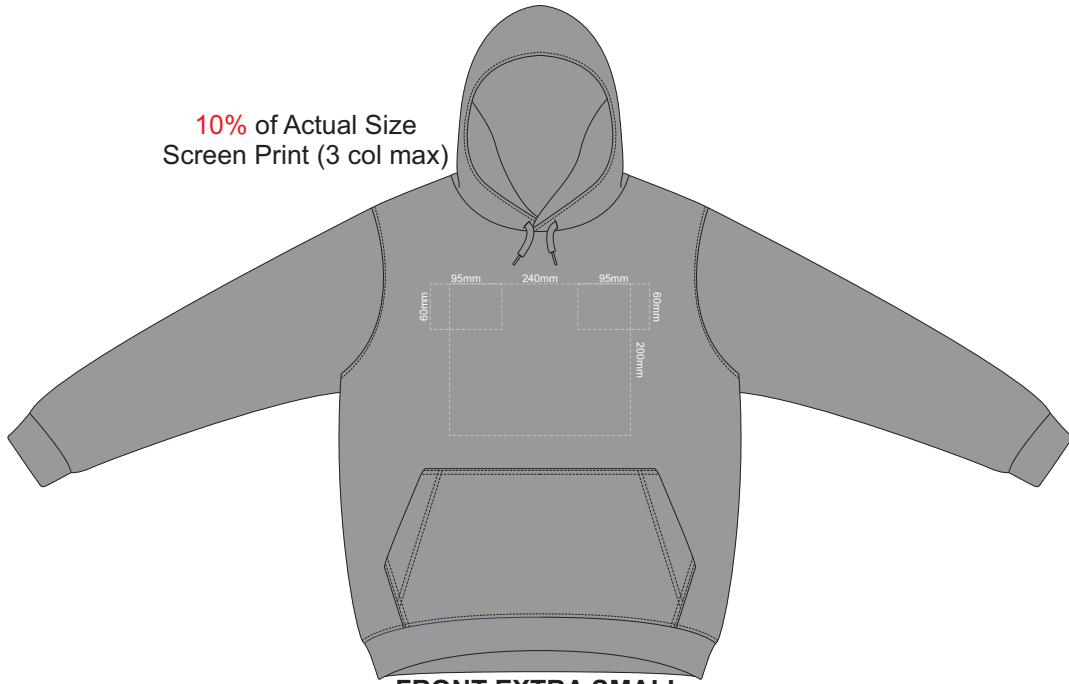

10% of Actual Size
Screen Print (3 col max)

FRONT EXTRA SMALL

10% of Actual Size
Screen Print (3 col max)

BACK EXTRA SMALL

10% of Actual Size
Screen Print (3 col max)

10% of Actual Size
Screen Print (3 col max)

10% of Actual Size
Screen Print (3 col max)

FRONT MEDIUM

10% of Actual Size
Screen Print (3 col max)

BACK MEDIUM

10% of Actual Size
Screen Print (3 col max)

FRONT LARGE

10% of Actual Size
Screen Print (3 col max)

BACK LARGE

10% of Actual Size
Screen Print (3 col max)

FRONT EXTRA LARGE

10% of Actual Size
Screen Print (3 col max)

BACK EXTRA LARGE

10% of Actual Size
Screen Print (3 col max)

FRONT XXL

10% of Actual Size
Screen Print (3 col max)

BACK 4XL

10% of Actual Size
Colourflex Transfer
Faux Embroidery
DigiFlex Transfer

FRONT EXTRA SMALL

10% of Actual Size
Colourflex Transfer
Faux Embroidery
DigiFlex Transfer

BACK EXTRA SMALL

Print area can be rotated to best suit.
Branding area can be moved anywhere within the red line.