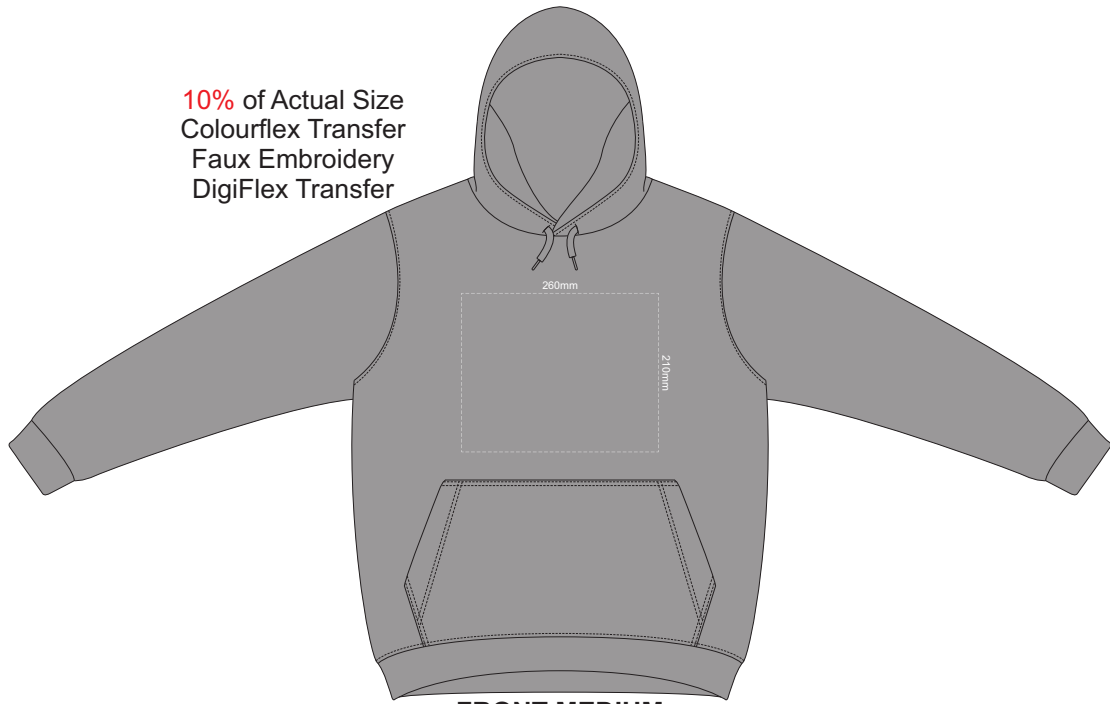

BACK 4XL

10% of Actual Size
Colourflex Transfer
Faux Embroidery
DigiFlex Transfer

FRONT EXTRA SMALL

10% of Actual Size
Colourflex Transfer
Faux Embroidery
DigiFlex Transfer

BACK EXTRA SMALL

Print area can be rotated to best suit.
Branding area can be moved anywhere within the red line.

10% of Actual Size
Colourflex Transfer
Faux Embroidery
DigiFlex Transfer

FRONT SMALL

10% of Actual Size
Colourflex Transfer
Faux Embroidery
DigiFlex Transfer

BACK SMALL

Print area can be rotated to best suit.
Branding area can be moved anywhere within the red line.

10% of Actual Size
Colourflex Transfer
Faux Embroidery
DigiFlex Transfer

FRONT MEDIUM

10% of Actual Size
Colourflex Transfer
Faux Embroidery
DigiFlex Transfer

BACK MEDIUM

Print area can be rotated to best suit.
Branding area can be moved anywhere within the red line.