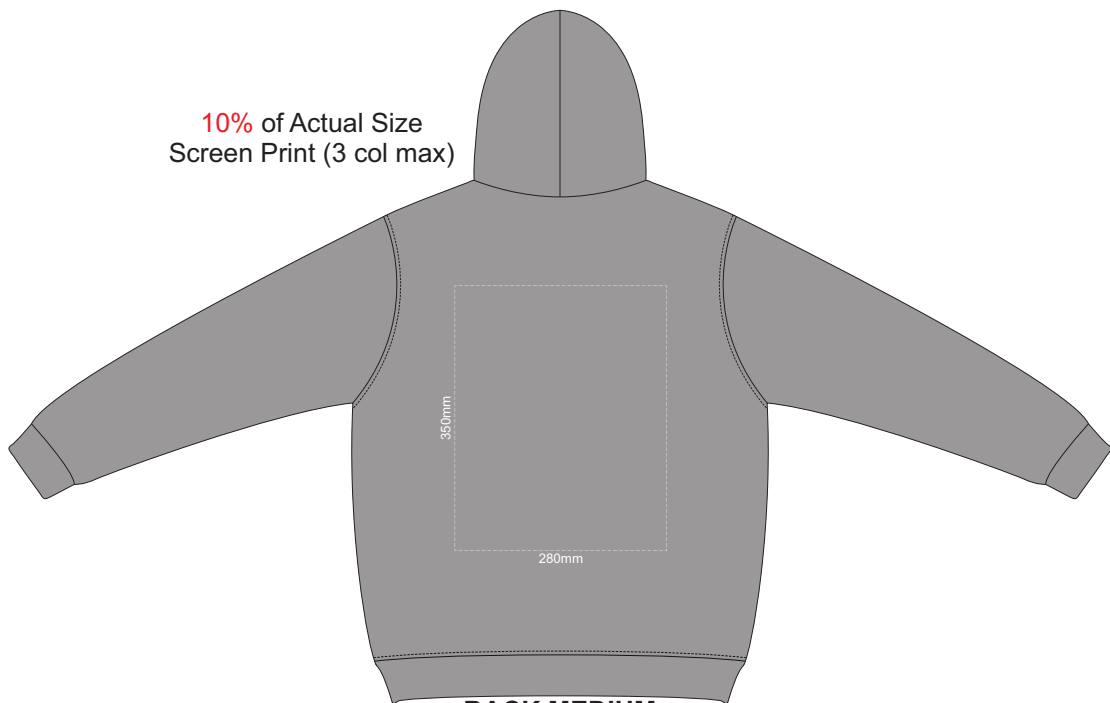

10% of Actual Size
Screen Print (3 col max)

FRONT EXTRA SMALL

10% of Actual Size
Screen Print (3 col max)

BACK EXTRA SMALL

10% of Actual Size
Screen Print (3 col max)

10% of Actual Size
Screen Print (3 col max)

10% of Actual Size
Screen Print (3 col max)

FRONT MEDIUM

10% of Actual Size
Screen Print (3 col max)

BACK MEDIUM

10% of Actual Size
Screen Print (3 col max)

FRONT LARGE

10% of Actual Size
Screen Print (3 col max)

BACK LARGE

10% of Actual Size
Screen Print (3 col max)

FRONT EXTRA LARGE

10% of Actual Size
Screen Print (3 col max)

BACK EXTRA LARGE

10% of Actual Size
Screen Print (3 col max)

FRONT XXL

10% of Actual Size
Screen Print (3 col max)

BACK 4XL

10% of Actual Size
Colourflex Transfer
Faux Embroidery
DigiFlex Transfer

FRONT EXTRA SMALL

10% of Actual Size
Colourflex Transfer
Faux Embroidery
DigiFlex Transfer

BACK EXTRA SMALL

Print area can be rotated to best suit.
Branding area can be moved anywhere within the red line.