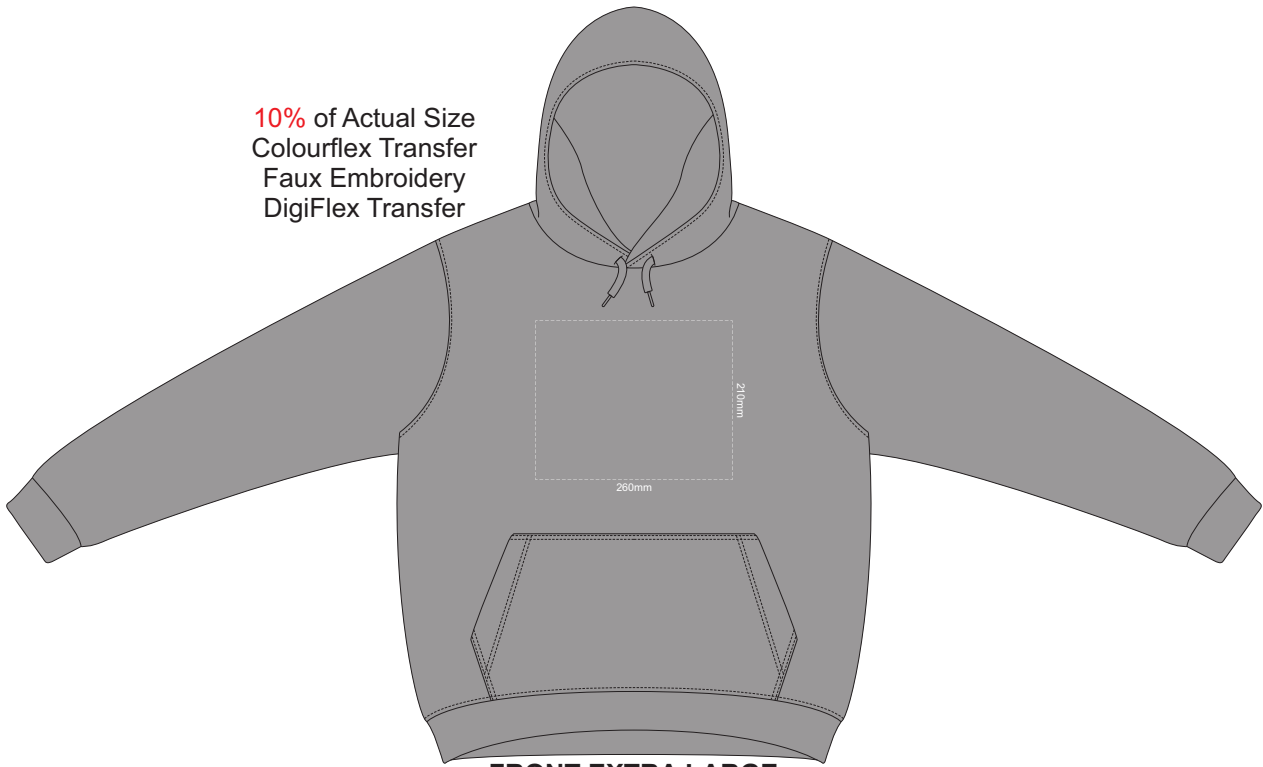

10% of Actual Size
Colourflex Transfer
Faux Embroidery
DigiFlex Transfer