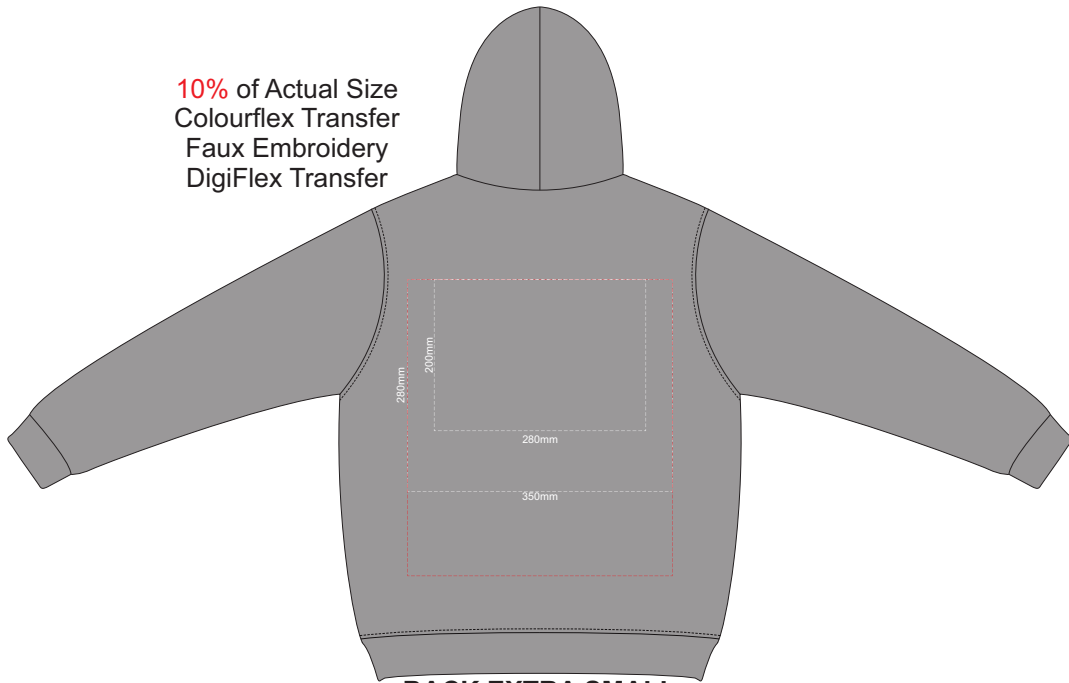

BACK XXL

10% of Actual Size
Screen Print (3 col max)

FRONT 3XL

10% of Actual Size
Screen Print (3 col max)

BACK 3XL

10% of Actual Size
Screen Print (3 col max)

FRONT 4XL

10% of Actual Size
Screen Print (3 col max)

BACK 4XL

10% of Actual Size
Colourflex Transfer
Faux Embroidery
DigiFlex Transfer

FRONT EXTRA SMALL

10% of Actual Size
Colourflex Transfer
Faux Embroidery
DigiFlex Transfer

BACK EXTRA SMALL

Print area can be rotated to best suit.
Branding area can be moved anywhere within the red line.

10% of Actual Size
Colourflex Transfer
Faux Embroidery
DigiFlex Transfer

FRONT SMALL

10% of Actual Size
Colourflex Transfer
Faux Embroidery
DigiFlex Transfer

BACK SMALL

Print area can be rotated to best suit.
Branding area can be moved anywhere within the red line.