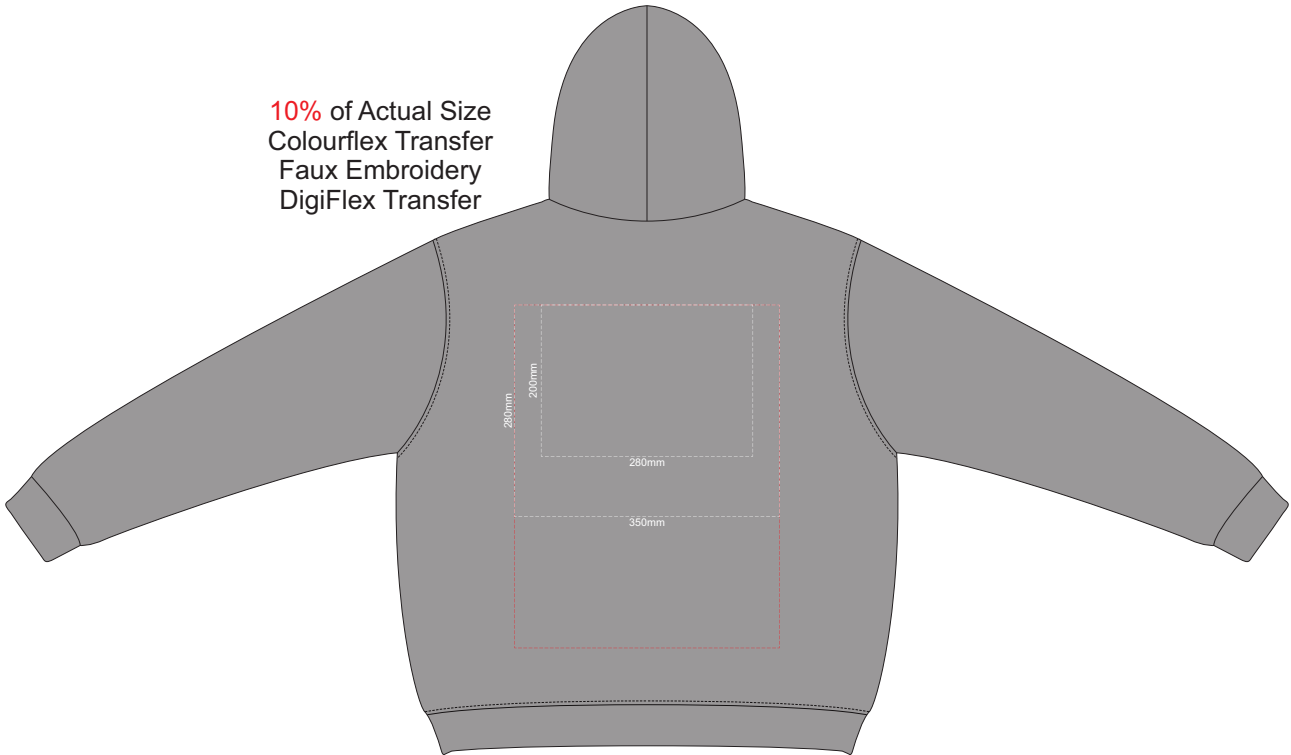

10% of Actual Size
Colourflex Transfer
Faux Embroidery
DigiFlex Transfer

FRONT LARGE

10% of Actual Size
Colourflex Transfer
Faux Embroidery
DigiFlex Transfer

BACK LARGE

Print area can be rotated to best suit.
Branding area can be moved anywhere within the red line.

10% of Actual Size
Colourflex Transfer
Faux Embroidery
DigiFlex Transfer

10% of Actual Size
Colourflex Transfer
Faux Embroidery
DigiFlex Transfer

Print area can be rotated to best suit.
Branding area can be moved anywhere within the red line.

10% of Actual Size
Colourflex Transfer
Faux Embroidery
DigiFlex Transfer

FRONT XXL

10% of Actual Size
Colourflex Transfer
Faux Embroidery
DigiFlex Transfer

BACK XXL

Print area can be rotated to best suit.
Branding area can be moved anywhere within the red line.