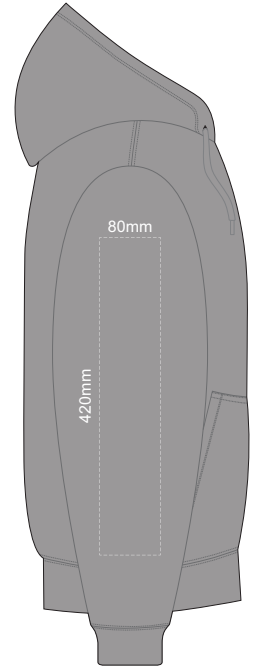

10% of Actual Size
Colourflex Transfer
Faux Embroidery
DigiFlex Transfer

FRONT 3XL

10% of Actual Size
Colourflex Transfer
Faux Embroidery
DigiFlex Transfer

BACK 3XL

Print area can be rotated to best suit.
Branding area can be moved **anywhere within the red line.**

10% of Actual Size
Colourflex Transfer
Faux Embroidery
DigiFlex Transfer

FRONT 4XL

10% of Actual Size
Colourflex Transfer
Faux Embroidery
DigiFlex Transfer

BACK 4XL

Print area can be rotated to best suit.
Branding area can be moved anywhere within the red line.

10% of Actual Size
Colourflex Transfer
Faux Embroidery
DigiFlex Transfer

SIDE 1 XS

SIDE 2 XS

10% of Actual Size
Colourflex Transfer
Faux Embroidery
DigiFlex Transfer

SIDE 1 SMALL

SIDE 2 SMALL

10% of Actual Size
Colourflex Transfer
Faux Embroidery
DigiFlex Transfer

SIDE 1 MEDIUM

SIDE 2 MEDIUM

10% of Actual Size
Colourflex Transfer
Faux Embroidery
DigiFlex Transfer

SIDE 1 LARGE

SIDE 2 LARGE

10% of Actual Size
Colourflex Transfer
Faux Embroidery
DigiFlex Transfer

SIDE 1 XL