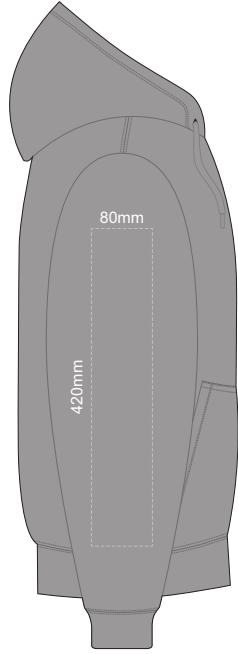

10% of Actual Size
Colourflex Transfer
Faux Embroidery
DigiFlex Transfer

FRONT XXL

10% of Actual Size
Colourflex Transfer
Faux Embroidery
DigiFlex Transfer

BACK XXL

Print area can be rotated to best suit.
Branding area can be moved anywhere within the red line.

10% of Actual Size
Colourflex Transfer
Faux Embroidery
DigiFlex Transfer

FRONT 3XL

10% of Actual Size
Colourflex Transfer
Faux Embroidery
DigiFlex Transfer

BACK 3XL

Print area can be rotated to best suit.
Branding area can be moved **anywhere within the red line.**

10% of Actual Size
Colourflex Transfer
Faux Embroidery
DigiFlex Transfer

FRONT 4XL

10% of Actual Size
Colourflex Transfer
Faux Embroidery
DigiFlex Transfer

BACK 4XL

Print area can be rotated to best suit.
Branding area can be moved anywhere within the red line.

10% of Actual Size
Colourflex Transfer
Faux Embroidery
DigiFlex Transfer

SIDE 1 XS

SIDE 2 XS

10% of Actual Size
Colourflex Transfer
Faux Embroidery
DigiFlex Transfer

SIDE 1 SMALL

SIDE 2 SMALL

10% of Actual Size
Colourflex Transfer
Faux Embroidery
DigiFlex Transfer