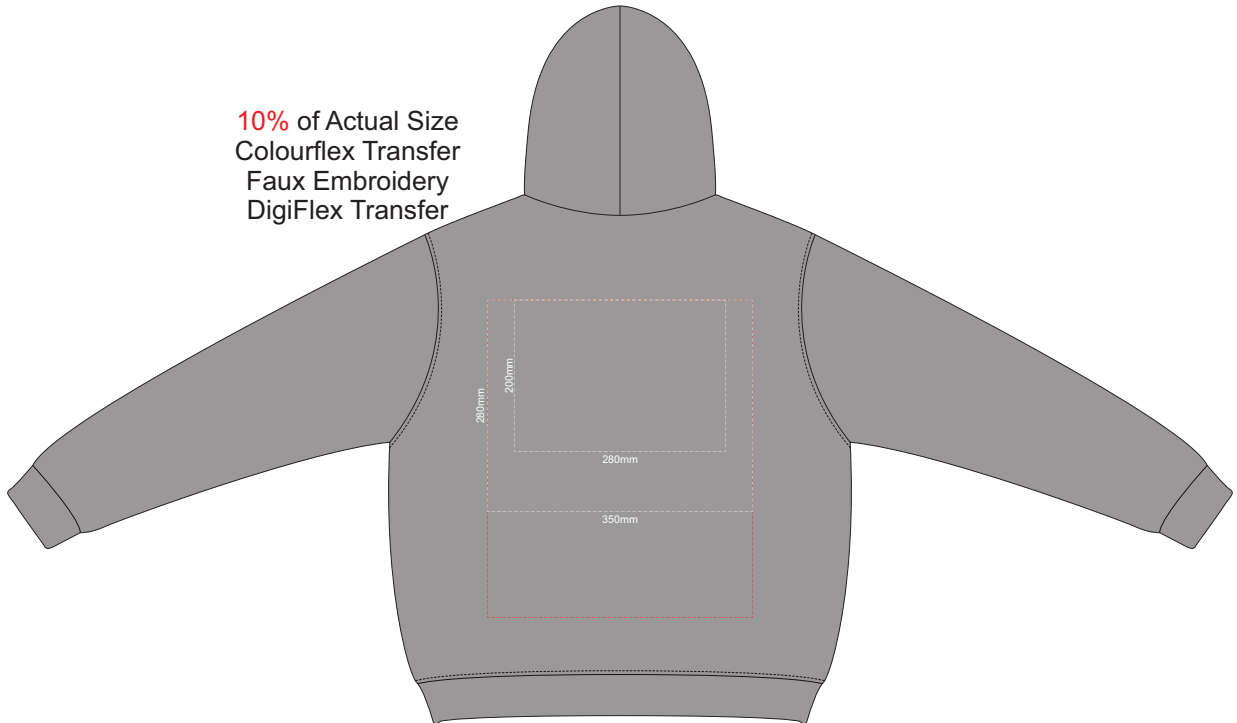

10% of Actual Size
Colourflex Transfer
Faux Embroidery
DigiFlex Transfer

FRONT SMALL

10% of Actual Size
Colourflex Transfer
Faux Embroidery
DigiFlex Transfer

BACK SMALL

Print area can be rotated to best suit.
Branding area can be moved anywhere within the red line.

10% of Actual Size
Colourflex Transfer
Faux Embroidery
DigiFlex Transfer

FRONT MEDIUM

10% of Actual Size
Colourflex Transfer
Faux Embroidery
DigiFlex Transfer

BACK MEDIUM

Print area can be rotated to best suit.
Branding area can be moved anywhere within the red line.

10% of Actual Size
Colourflex Transfer
Faux Embroidery
DigiFlex Transfer

FRONT LARGE

10% of Actual Size
Colourflex Transfer
Faux Embroidery
DigiFlex Transfer

BACK LARGE

Print area can be rotated to best suit.
Branding area can be moved anywhere within the red line.