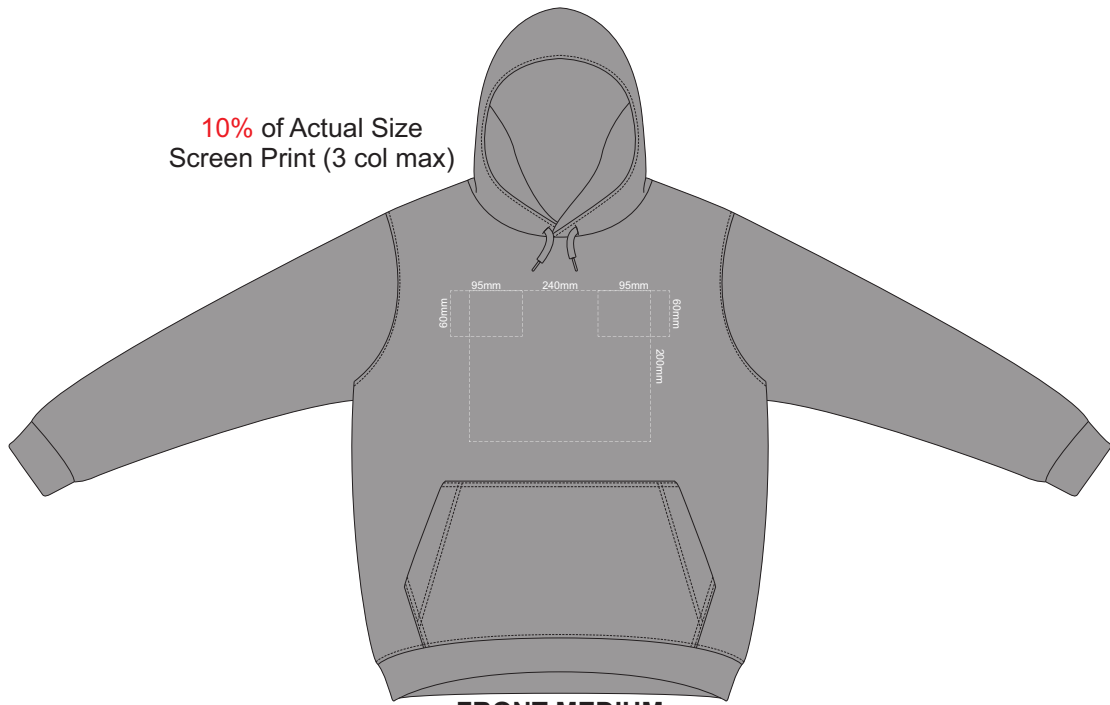

10% of Actual Size
Screen Print (3 col max)

FRONT EXTRA SMALL

10% of Actual Size
Screen Print (3 col max)

BACK EXTRA SMALL

10% of Actual Size
Screen Print (3 col max)

10% of Actual Size
Screen Print (3 col max)

10% of Actual Size
Screen Print (3 col max)

FRONT MEDIUM

10% of Actual Size
Screen Print (3 col max)

BACK MEDIUM

10% of Actual Size
Screen Print (3 col max)

FRONT LARGE

10% of Actual Size
Screen Print (3 col max)

BACK LARGE

10% of Actual Size
Screen Print (3 col max)

FRONT EXTRA LARGE

10% of Actual Size
Screen Print (3 col max)

BACK EXTRA LARGE

10% of Actual Size
Screen Print (3 col max)

FRONT XXL

10% of Actual Size
Screen Print (3 col max)

BACK 4XL

10% of Actual Size
Colourflex Transfer
Faux Embroidery
DigiFlex Transfer

FRONT EXTRA SMALL

10% of Actual Size
Colourflex Transfer
Faux Embroidery
DigiFlex Transfer

BACK EXTRA SMALL

Print area can be rotated to best suit.
Branding area can be moved anywhere within the red line.