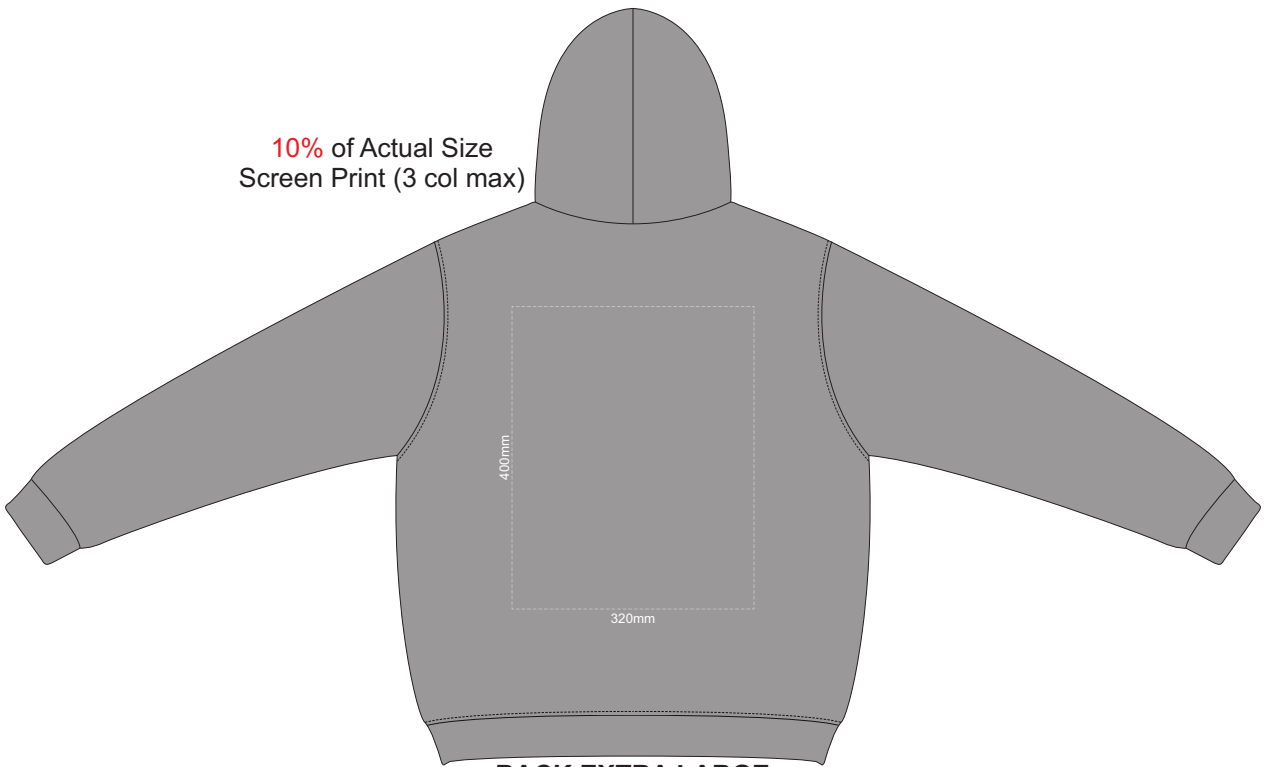

BACK LARGE

10% of Actual Size
Screen Print (3 col max)

FRONT EXTRA LARGE

10% of Actual Size
Screen Print (3 col max)

BACK EXTRA LARGE

10% of Actual Size
Screen Print (3 col max)

FRONT XXL

10% of Actual Size
Screen Print (3 col max)

BACK XXL

10% of Actual Size
Screen Print (3 col max)

FRONT 3XL

10% of Actual Size
Screen Print (3 col max)

BACK 3XL

10% of Actual Size
Screen Print (3 col max)

FRONT 4XL

10% of Actual Size
Screen Print (3 col max)

BACK 4XL

10% of Actual Size
Colourflex Transfer
Faux Embroidery
DigiFlex Transfer

FRONT EXTRA SMALL

10% of Actual Size
Colourflex Transfer
Faux Embroidery
DigiFlex Transfer

BACK EXTRA SMALL

Print area can be rotated to best suit.
Branding area can be moved anywhere within the red line.

10% of Actual Size
Colourflex Transfer
Faux Embroidery
DigiFlex Transfer

FRONT SMALL

10% of Actual Size
Colourflex Transfer
Faux Embroidery
DigiFlex Transfer

BACK SMALL

Print area can be rotated to best suit.
Branding area can be moved anywhere within the red line.