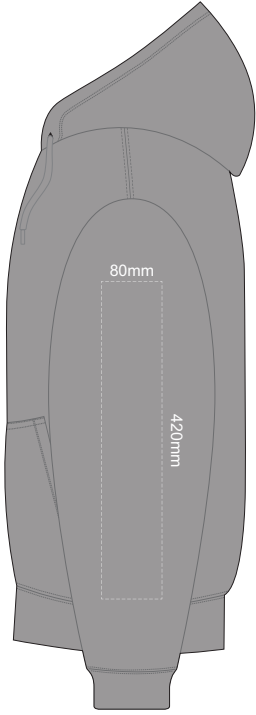

10% of Actual Size
Colourflex Transfer
Faux Embroidery
DigiFlex Transfer

FRONT 4XL

10% of Actual Size
Colourflex Transfer
Faux Embroidery
DigiFlex Transfer

BACK 4XL

Print area can be rotated to best suit.
Branding area can be moved anywhere within the red line.

10% of Actual Size
Colourflex Transfer
Faux Embroidery
DigiFlex Transfer

SIDE 1 XS

SIDE 2 XS

10% of Actual Size
Colourflex Transfer
Faux Embroidery
DigiFlex Transfer

SIDE 1 SMALL

SIDE 2 SMALL

10% of Actual Size
Colourflex Transfer
Faux Embroidery
DigiFlex Transfer

SIDE 1 MEDIUM

SIDE 2 MEDIUM

10% of Actual Size
Colourflex Transfer
Faux Embroidery
DigiFlex Transfer

SIDE 1 LARGE

SIDE 2 LARGE

10% of Actual Size
Colourflex Transfer
Faux Embroidery
DigiFlex Transfer

SIDE 1 XL

SIDE 2 XL

10% of Actual Size
Colourflex Transfer
Faux Embroidery
DigiFlex Transfer

SIDE 1 2XL

SIDE 2 2XL

10% of Actual Size
Colourflex Transfer
Faux Embroidery
DigiFlex Transfer

SIDE 1 3XL

SIDE 2 3XL

10% of Actual Size
Colourflex Transfer
Faux Embroidery
DigiFlex Transfer