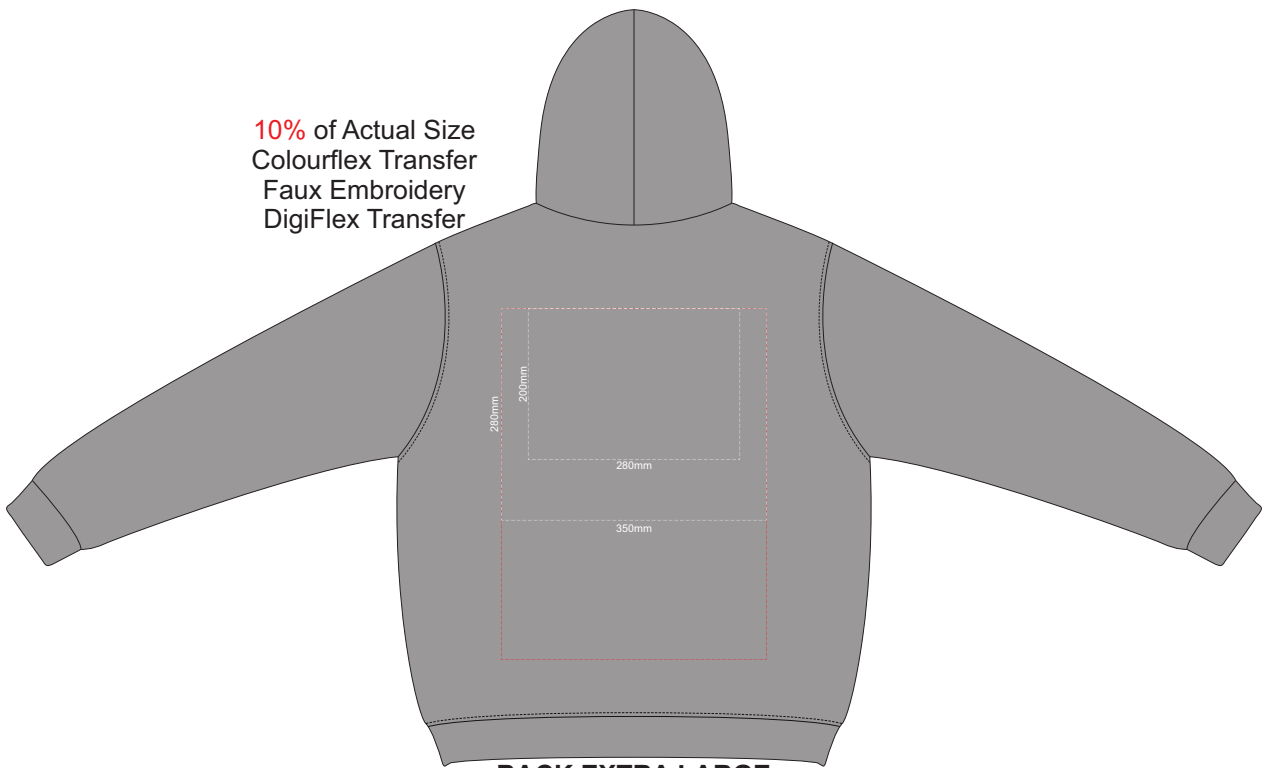

10% of Actual Size
Colourflex Transfer
Faux Embroidery
DigiFlex Transfer