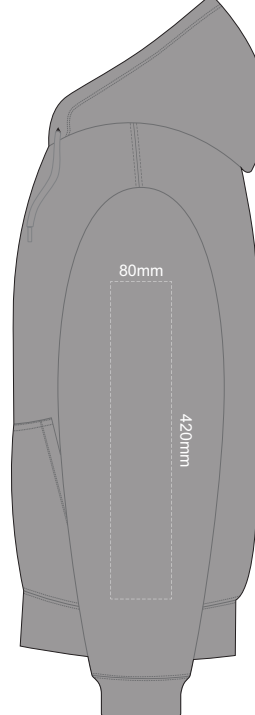

10% of Actual Size
Colourflex Transfer
Faux Embroidery
DigiFlex Transfer

FRONT 4XL

10% of Actual Size
Colourflex Transfer
Faux Embroidery
DigiFlex Transfer

BACK 4XL

Print area can be rotated to best suit.
Branding area can be moved anywhere within the red line.

10% of Actual Size
Colourflex Transfer
Faux Embroidery
DigiFlex Transfer

SIDE 1 XS

SIDE 2 XS

10% of Actual Size
Colourflex Transfer
Faux Embroidery
DigiFlex Transfer

SIDE 1 SMALL

SIDE 2 SMALL

10% of Actual Size
Colourflex Transfer
Faux Embroidery
DigiFlex Transfer

SIDE 1 MEDIUM

SIDE 2 MEDIUM

10% of Actual Size
Colourflex Transfer
Faux Embroidery
DigiFlex Transfer

SIDE 1 LARGE

SIDE 2 LARGE

10% of Actual Size
Colourflex Transfer
Faux Embroidery
DigiFlex Transfer

SIDE 1 XL

SIDE 2 XL

10% of Actual Size
Colourflex Transfer
Faux Embroidery
DigiFlex Transfer

SIDE 1 2XL

SIDE 2 2XL

10% of Actual Size
Colourflex Transfer
Faux Embroidery
DigiFlex Transfer

SIDE 1 3XL

SIDE 2 3XL

10% of Actual Size
Colourflex Transfer
Faux Embroidery
DigiFlex Transfer