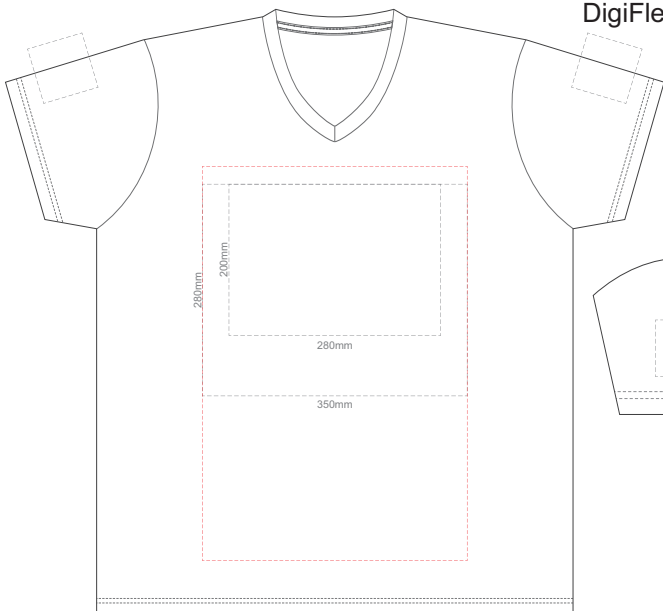

10% of Actual Size
Colourflex Tranfer
Faux Embroidery
DigiFlex Transfer

FRONT ADULT 3XL