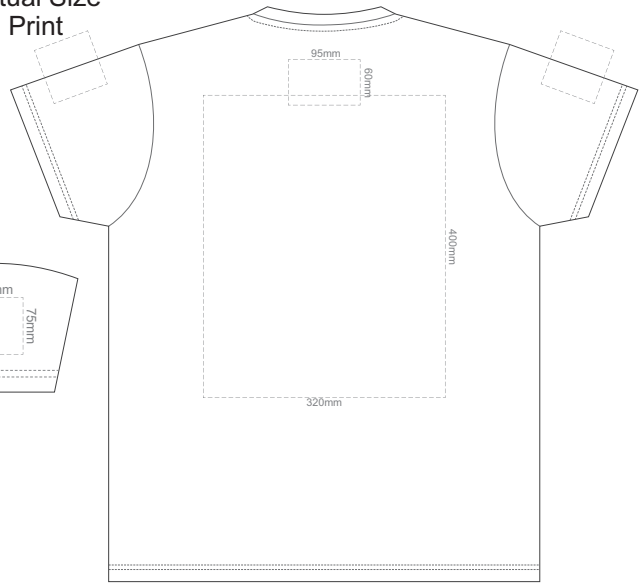

10% of Actual Size
Screen Print

10% of Actual Size
Screen Print

10% of Actual Size
Screen Print

10% of Actual Size
Screen Print

FRONT ADULT XL

BACK ADULT XL

10% of Actual Size
Screen Print

FRONT ADULT XXL

BACK ADULT XXL

10% of Actual Size
Screen Print

FRONT ADULT 3XL

BACK ADULT 3XL

10% of Actual Size
Colourflex Transfer
Faux Embroidery
DigiFlex Transfer

FRONT ADULT SMALL
Print area can be rotated to best suit.
Branding area can be moved *anywhere within the red line.*

BACK ADULT SMALL
Print area can be rotated to best suit.
Branding area can be moved *anywhere within the red line.*

10% of Actual Size
Colourflex Transfer
Faux Embroidery
DigiFlex Transfer

FRONT ADULT MEDIUM
Print area can be rotated to best suit.
Branding area can be moved *anywhere within the red line.*

BACK ADULT MEDIUM
Print area can be rotated to best suit.
Branding area can be moved *anywhere within the red line.*

10% of Actual Size
Colourflex Transfer
Faux Embroidery
DigiFlex Transfer

FRONT ADULT LARGE
Print area can be rotated to best suit.
Branding area can be moved *anywhere within the red line.*