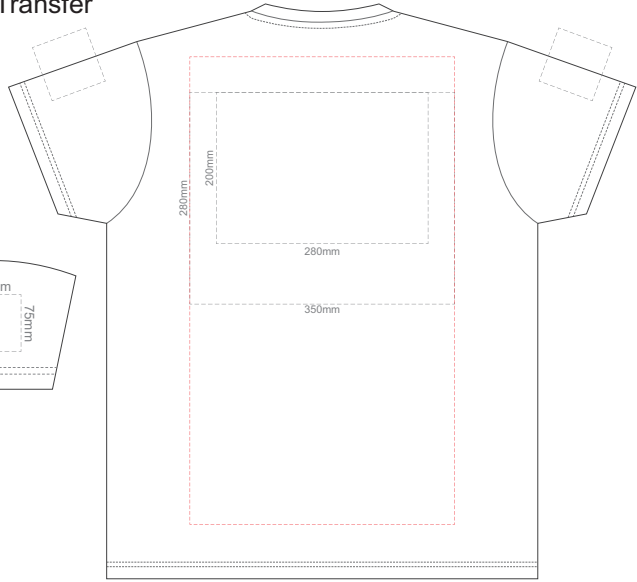

BACK ADULT XL