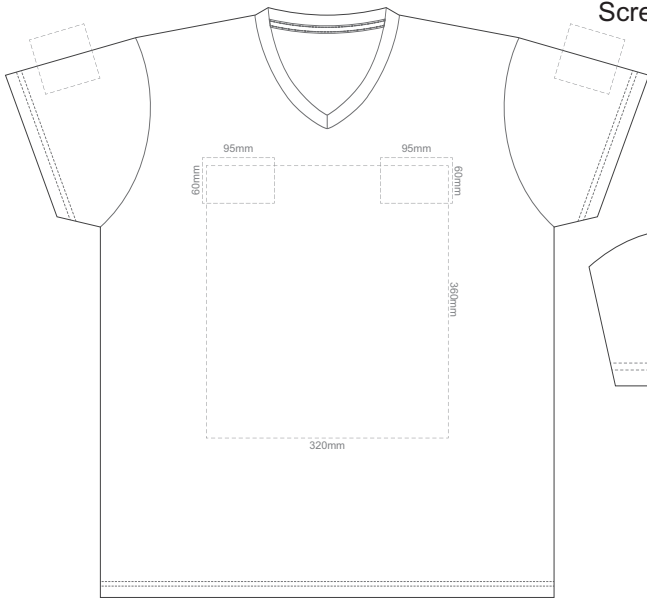

10% of Actual Size
Screen Print

10% of Actual Size
Screen Print

10% of Actual Size
Screen Print

10% of Actual Size
Screen Print

FRONT ADULT XL

BACK ADULT XL

10% of Actual Size
Screen Print

FRONT ADULT XXL

BACK ADULT XXL

10% of Actual Size
Screen Print

FRONT ADULT 3XL

BACK ADULT 3XL

10% of Actual Size
Colourflex Transfer
Faux Embroidery
DigiFlex Transfer

FRONT ADULT SMALL
Print area can be rotated to best suit.
Branding area can be moved *anywhere within the red line.*

BACK ADULT SMALL
Print area can be rotated to best suit.
Branding area can be moved *anywhere within the red line.*

10% of Actual Size
Colourflex Transfer
Faux Embroidery
DigiFlex Transfer

FRONT ADULT MEDIUM
Print area can be rotated to best suit.
Branding area can be moved *anywhere within the red line.*

BACK ADULT MEDIUM
Print area can be rotated to best suit.
Branding area can be moved *anywhere within the red line.*

10% of Actual Size
Colourflex Transfer
Faux Embroidery
DigiFlex Transfer

FRONT ADULT LARGE
Print area can be rotated to best suit.
Branding area can be moved *anywhere within the red line.*