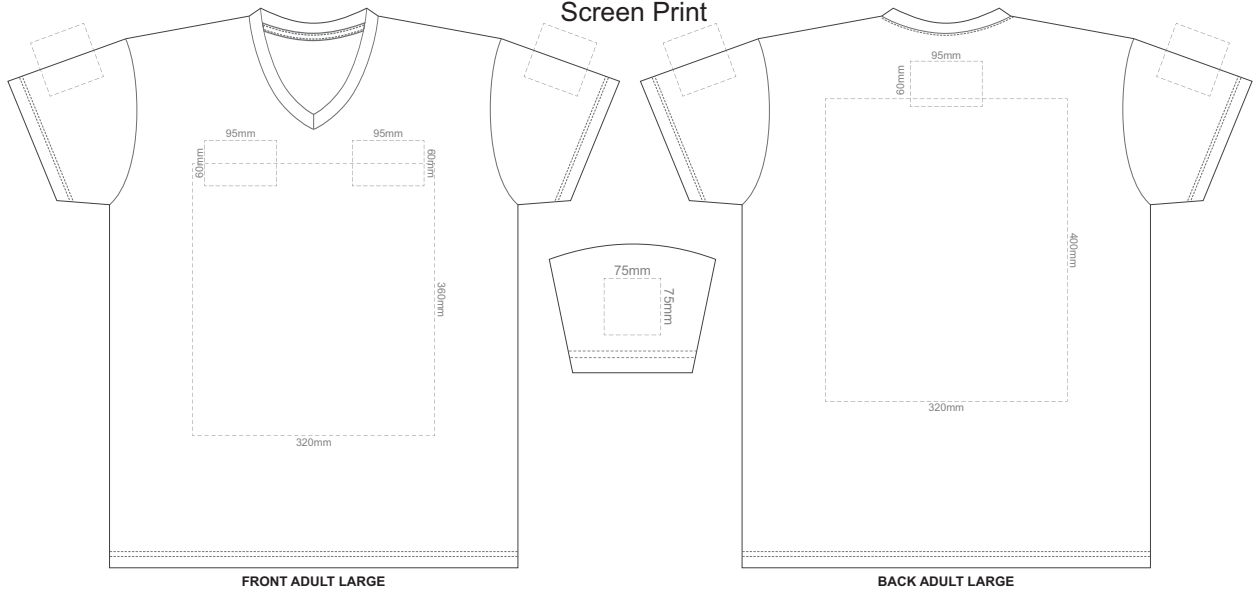

10% of Actual Size
Screen Print

10% of Actual Size
Screen Print

10% of Actual Size
Screen Print

10% of Actual Size
Screen Print

FRONT ADULT XL

BACK ADULT XL

10% of Actual Size
Screen Print

FRONT ADULT XXL

BACK ADULT XXL

10% of Actual Size
Screen Print

FRONT ADULT 3XL

BACK ADULT 3XL

10% of Actual Size
Colourflex Transfer
Faux Embroidery
DigiFlex Transfer

FRONT ADULT SMALL
Print area can be rotated to best suit.
Branding area can be moved *anywhere within the red line.*

BACK ADULT SMALL
Print area can be rotated to best suit.
Branding area can be moved *anywhere within the red line.*

10% of Actual Size
Colourflex Transfer
Faux Embroidery
DigiFlex Transfer

FRONT ADULT MEDIUM
Print area can be rotated to best suit.
Branding area can be moved *anywhere within the red line.*

BACK ADULT MEDIUM
Print area can be rotated to best suit.
Branding area can be moved *anywhere within the red line.*

10% of Actual Size
Colourflex Transfer
Faux Embroidery
DigiFlex Transfer

FRONT ADULT LARGE
Print area can be rotated to best suit.
Branding area can be moved *anywhere within the red line.*