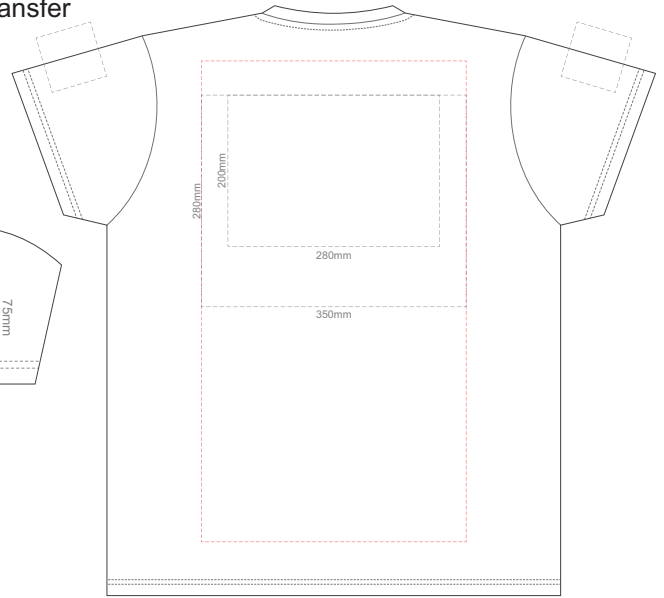

BACK ADULT XXL