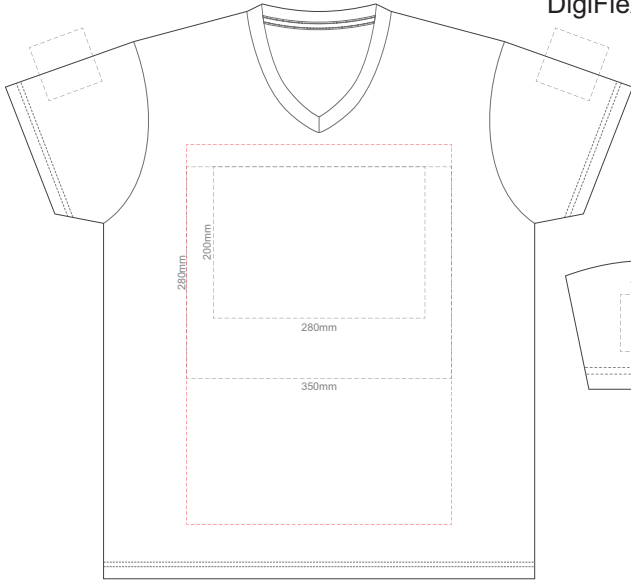

10% of Actual Size
Colourflex Tranfer
Faux Embroidery
DigiFlex Transfer

FRONT ADULT XL