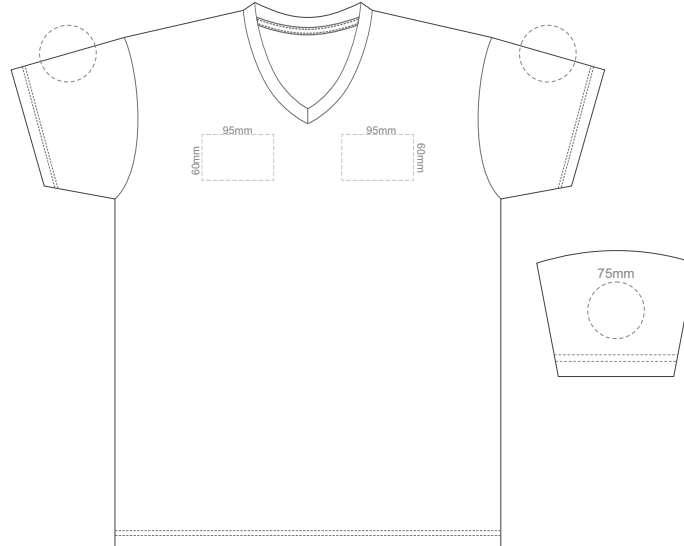

BACK ADULT XXL

10% of Actual Size
Screen Print

FRONT ADULT 3XL

BACK ADULT 3XL

10% of Actual Size
Colourflex Transfer
Faux Embroidery
DigiFlex Transfer

FRONT ADULT SMALL
Print area can be rotated to best suit.
Branding area can be moved *anywhere within the red line.*

Print area can be rotated to best suit.
 Branding area can be moved anywhere within the red line.

BACK ADULT XL

Print area can be rotated to best suit.
 Branding area can be moved anywhere within the red line.

Print area can be rotated to best suit.
 Branding area can be moved anywhere within the red line.

10% of Actual Size
 Colourflex Tranfer
 Faux Embroidery
 DigiFlex Transfer

FRONT ADULT 3XL

Print area can be rotated to best suit.
 Branding area can be moved anywhere within the red line.

BACK ADULT 3XL

Print area can be rotated to best suit.
 Branding area can be moved anywhere within the red line.

10% of Actual Size
Embroidery

FRONT ADULT SMALL

10% of Actual Size
Embroidery

FRONT ADULT MEDIUM