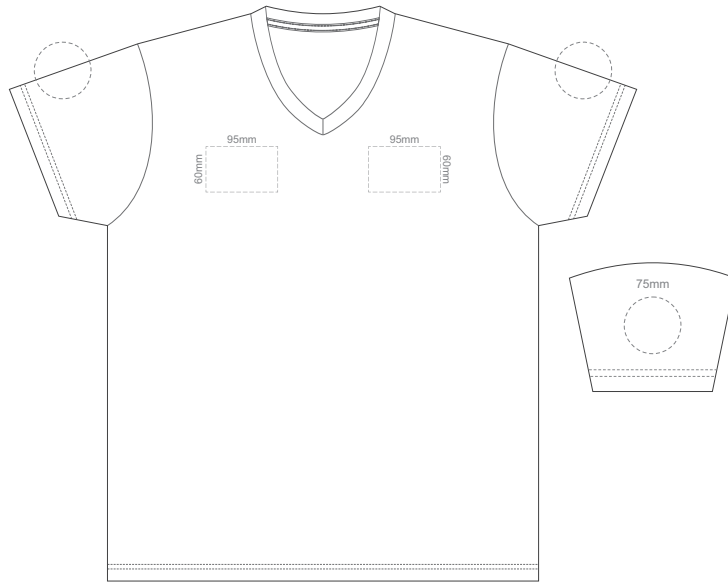

10% of Actual Size
Embroidery

FRONT ADULT XL