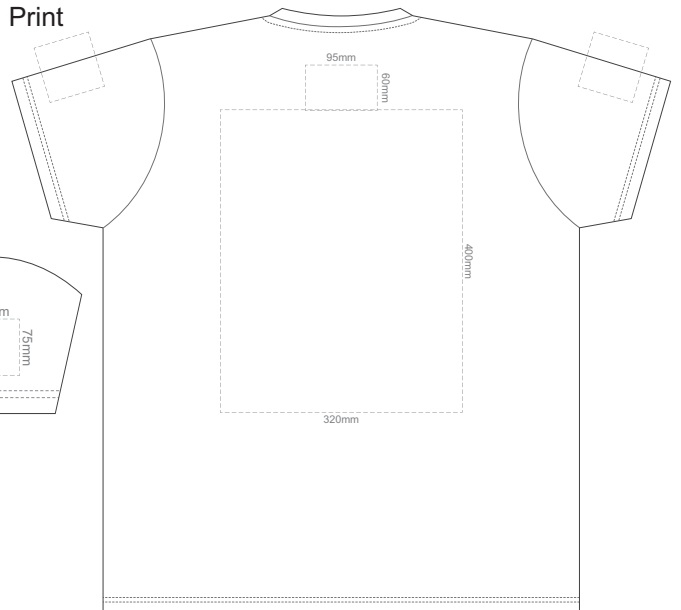

10% of Actual Size
Screen Print

10% of Actual Size
Screen Print

10% of Actual Size
Screen Print

10% of Actual Size
Screen Print

FRONT ADULT XL

BACK ADULT XL

10% of Actual Size
Screen Print

FRONT ADULT XXL

BACK ADULT XXL

10% of Actual Size
Screen Print

FRONT ADULT 3XL

BACK ADULT 3XL

10% of Actual Size
Colourflex Transfer
Faux Embroidery
DigiFlex Transfer

FRONT ADULT SMALL
Print area can be rotated to best suit.
Branding area can be moved *anywhere within the red line.*

BACK ADULT SMALL
Print area can be rotated to best suit.
Branding area can be moved *anywhere within the red line.*

10% of Actual Size
Colourflex Transfer
Faux Embroidery
DigiFlex Transfer

FRONT ADULT MEDIUM
Print area can be rotated to best suit.
Branding area can be moved *anywhere within the red line.*

BACK ADULT MEDIUM
Print area can be rotated to best suit.
Branding area can be moved *anywhere within the red line.*

10% of Actual Size
Colourflex Transfer
Faux Embroidery
DigiFlex Transfer

FRONT ADULT LARGE
Print area can be rotated to best suit.
Branding area can be moved *anywhere within the red line.*