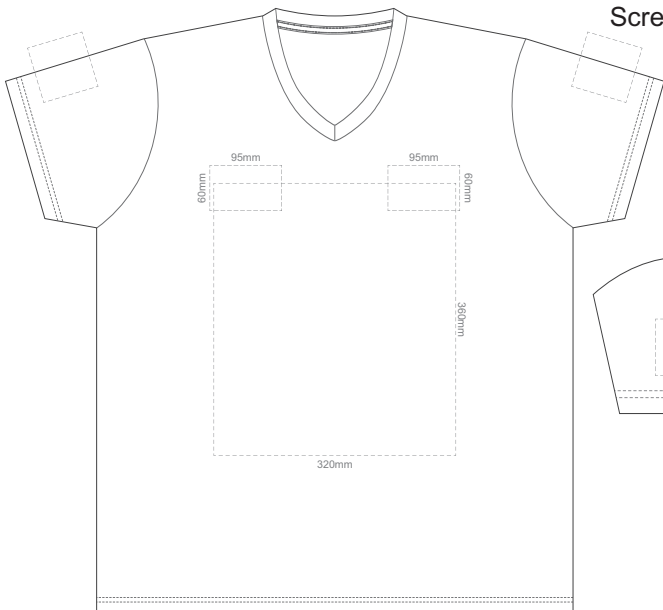

10% of Actual Size
Screen Print

10% of Actual Size
Screen Print

10% of Actual Size
Screen Print

10% of Actual Size
Screen Print

FRONT ADULT XL

BACK ADULT XL

10% of Actual Size
Screen Print

FRONT ADULT XXL

BACK ADULT XXL

10% of Actual Size
Screen Print

FRONT ADULT 3XL

BACK ADULT 3XL

10% of Actual Size
Colourflex Transfer
Faux Embroidery
DigiFlex Transfer

FRONT ADULT SMALL
Print area can be rotated to best suit.
Branding area can be moved *anywhere within the red line.*

BACK ADULT SMALL
Print area can be rotated to best suit.
Branding area can be moved *anywhere within the red line.*

10% of Actual Size
Colourflex Transfer
Faux Embroidery
DigiFlex Transfer

FRONT ADULT MEDIUM
Print area can be rotated to best suit.
Branding area can be moved *anywhere within the red line.*

BACK ADULT MEDIUM
Print area can be rotated to best suit.
Branding area can be moved *anywhere within the red line.*

10% of Actual Size
Colourflex Transfer
Faux Embroidery
DigiFlex Transfer

FRONT ADULT LARGE
Print area can be rotated to best suit.
Branding area can be moved *anywhere within the red line.*