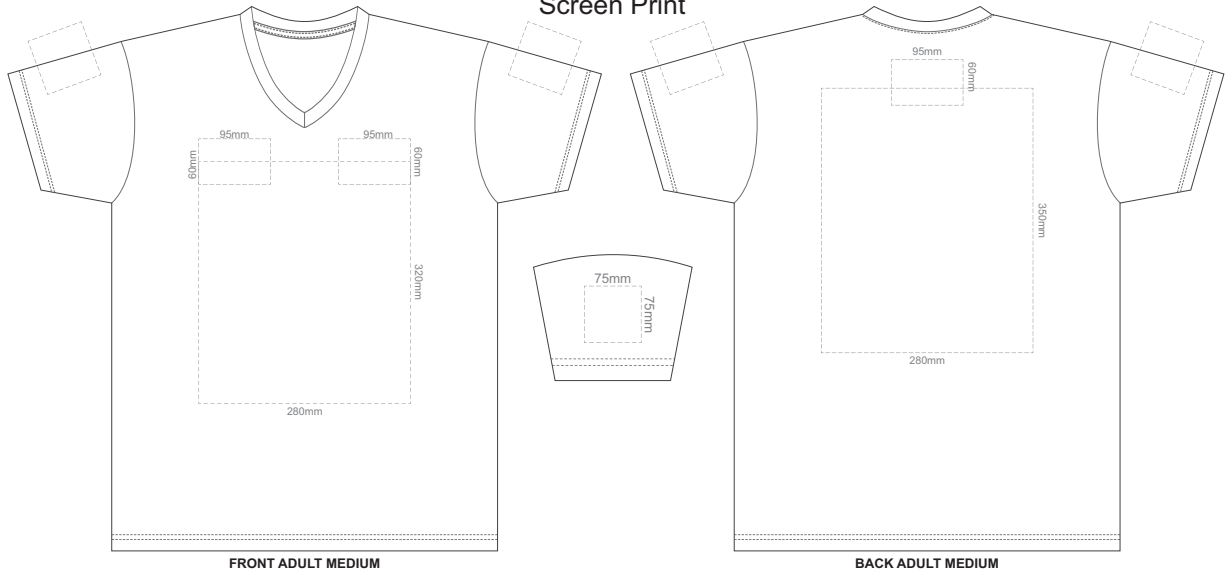

10% of Actual Size
Screen Print

10% of Actual Size
Screen Print

10% of Actual Size
Screen Print

10% of Actual Size
Screen Print

FRONT ADULT XL

BACK ADULT XL

10% of Actual Size
Screen Print

FRONT ADULT XXL

BACK ADULT XXL

10% of Actual Size
Screen Print

FRONT ADULT 3XL

BACK ADULT 3XL

10% of Actual Size
Colourflex Transfer
Faux Embroidery
DigiFlex Transfer

FRONT ADULT SMALL
Print area can be rotated to best suit.
Branding area can be moved *anywhere within the red line.*

BACK ADULT SMALL
Print area can be rotated to best suit.
Branding area can be moved *anywhere within the red line.*

10% of Actual Size
Colourflex Transfer
Faux Embroidery
DigiFlex Transfer

FRONT ADULT MEDIUM
Print area can be rotated to best suit.
Branding area can be moved *anywhere within the red line.*

BACK ADULT MEDIUM
Print area can be rotated to best suit.
Branding area can be moved *anywhere within the red line.*

10% of Actual Size
Colourflex Transfer
Faux Embroidery
DigiFlex Transfer

FRONT ADULT LARGE
Print area can be rotated to best suit.
Branding area can be moved *anywhere within the red line.*