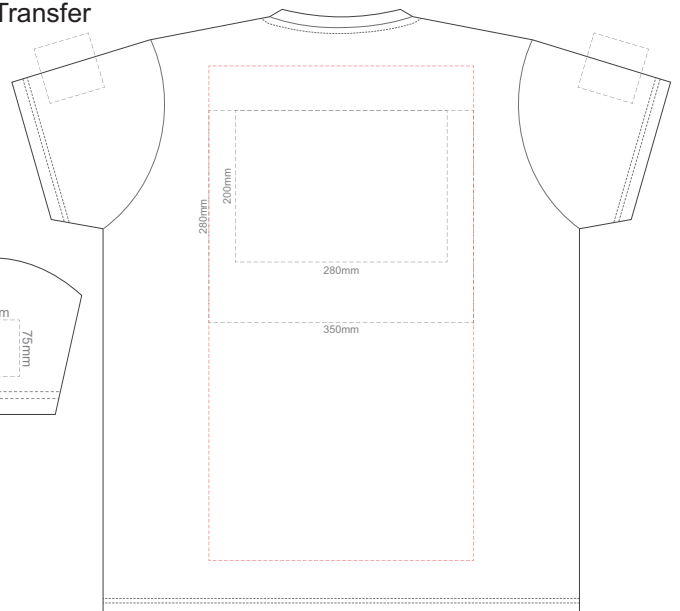

BACK ADULT 3XL