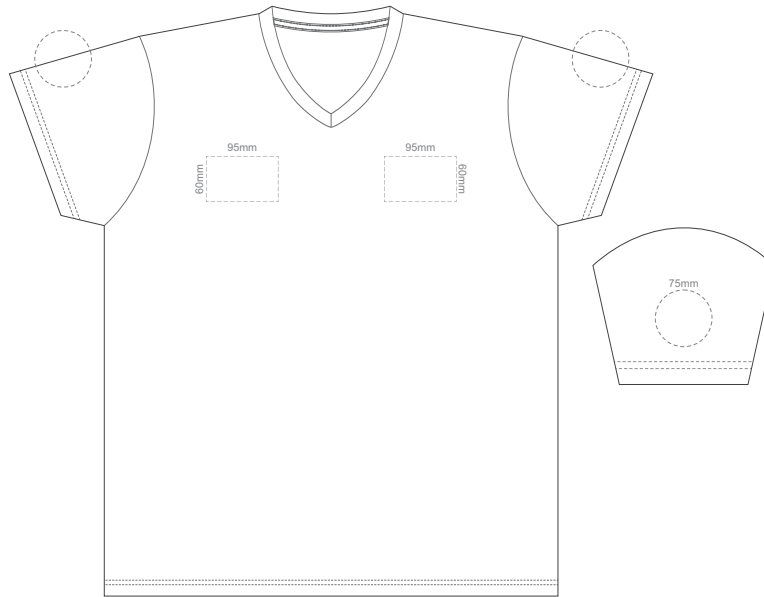

BACK ADULT XXL

10% of Actual Size
Screen Print

FRONT ADULT 3XL

BACK ADULT 3XL

10% of Actual Size
Colourflex Transfer
Faux Embroidery
DigiFlex Transfer

FRONT ADULT SMALL
Print area can be rotated to best suit.
Branding area can be moved *anywhere within the red line.*

BACK ADULT SMALL
Print area can be rotated to best suit.
Branding area can be moved *anywhere within the red line.*

10% of Actual Size
Colourflex Transfer
Faux Embroidery
DigiFlex Transfer

FRONT ADULT MEDIUM
Print area can be rotated to best suit.
Branding area can be moved *anywhere within the red line.*

Print area can be rotated to best suit.
 Branding area can be moved anywhere within the red line.

BACK ADULT XL

Print area can be rotated to best suit.
 Branding area can be moved anywhere within the red line.

10% of Actual Size
Embroidery

FRONT ADULT LARGE

10% of Actual Size
Embroidery

FRONT ADULT XL

10% of Actual Size
Embroidery

FRONT ADULT XXL

10% of Actual Size
Embroidery

FRONT ADULT 3XL