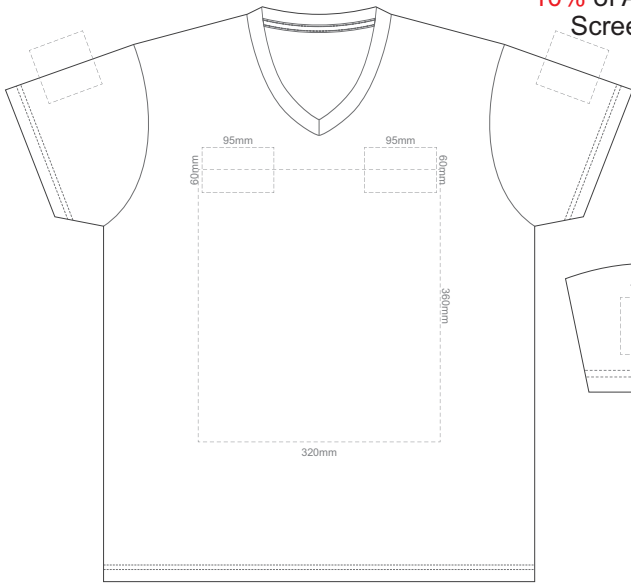

10% of Actual Size
Screen Print

10% of Actual Size
Screen Print

10% of Actual Size
Screen Print

10% of Actual Size
Screen Print

FRONT ADULT XL

BACK ADULT XL

10% of Actual Size
Screen Print

FRONT ADULT XXL

BACK ADULT XXL

10% of Actual Size
Screen Print

FRONT ADULT 3XL

BACK ADULT 3XL

10% of Actual Size
Colourflex Transfer
Faux Embroidery
DigiFlex Transfer

FRONT ADULT SMALL
Print area can be rotated to best suit.
Branding area can be moved *anywhere within the red line.*

BACK ADULT SMALL
Print area can be rotated to best suit.
Branding area can be moved *anywhere within the red line.*

10% of Actual Size
Colourflex Transfer
Faux Embroidery
DigiFlex Transfer

FRONT ADULT MEDIUM
Print area can be rotated to best suit.
Branding area can be moved *anywhere within the red line.*

BACK ADULT MEDIUM
Print area can be rotated to best suit.
Branding area can be moved *anywhere within the red line.*

10% of Actual Size
Colourflex Transfer
Faux Embroidery
DigiFlex Transfer

FRONT ADULT LARGE
Print area can be rotated to best suit.
Branding area can be moved *anywhere within the red line.*