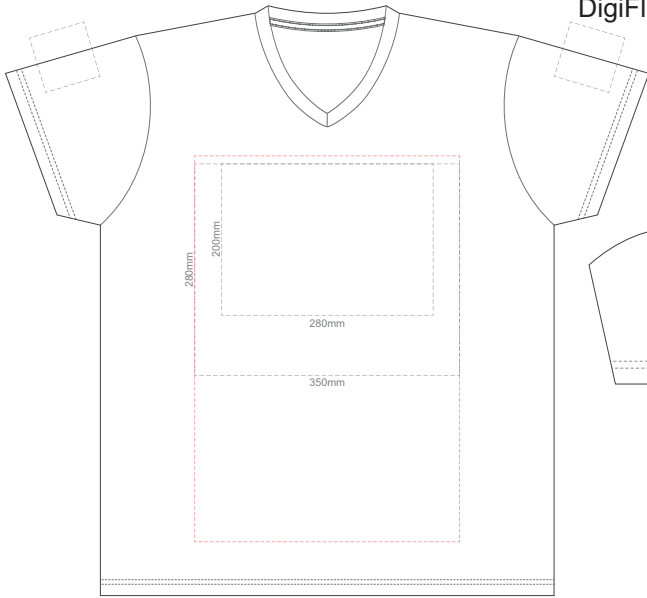

10% of Actual Size
Colourflex Tranfer
Faux Embroidery
DigiFlex Transfer

FRONT ADULT XXL