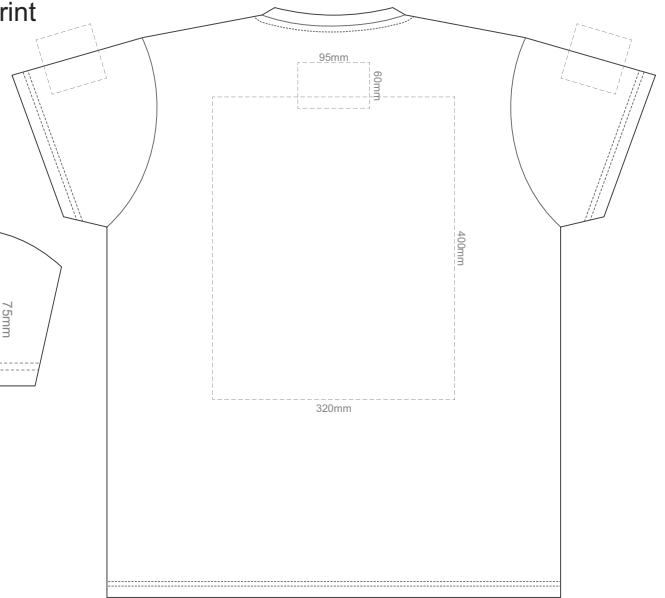

10% of Actual Size
Screen Print

10% of Actual Size
Screen Print

10% of Actual Size
Screen Print

10% of Actual Size
Screen Print

FRONT ADULT XL

BACK ADULT XL

10% of Actual Size
Screen Print

FRONT ADULT XXL

BACK ADULT XXL

10% of Actual Size
Screen Print

FRONT ADULT 3XL

BACK ADULT 3XL

10% of Actual Size
Colourflex Transfer
Faux Embroidery
DigiFlex Transfer

FRONT ADULT SMALL
Print area can be rotated to best suit.
Branding area can be moved *anywhere within the red line.*

BACK ADULT SMALL
Print area can be rotated to best suit.
Branding area can be moved *anywhere within the red line.*

10% of Actual Size
Colourflex Transfer
Faux Embroidery
DigiFlex Transfer

FRONT ADULT MEDIUM
Print area can be rotated to best suit.
Branding area can be moved *anywhere within the red line.*

BACK ADULT MEDIUM
Print area can be rotated to best suit.
Branding area can be moved *anywhere within the red line.*

10% of Actual Size
Colourflex Transfer
Faux Embroidery
DigiFlex Transfer

FRONT ADULT LARGE
Print area can be rotated to best suit.
Branding area can be moved *anywhere within the red line.*