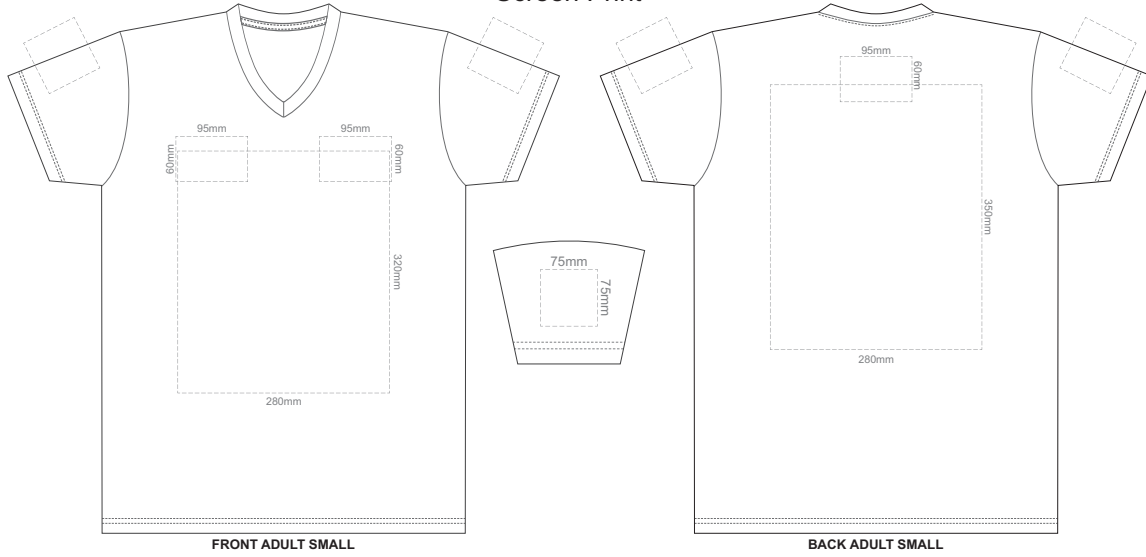

10% of Actual Size
Screen Print

10% of Actual Size
Screen Print

10% of Actual Size
Screen Print

10% of Actual Size
Screen Print

FRONT ADULT XL

BACK ADULT XL

10% of Actual Size
Screen Print

FRONT ADULT XXL

BACK ADULT XXL

10% of Actual Size
Screen Print

FRONT ADULT 3XL

BACK ADULT 3XL

10% of Actual Size
Colourflex Transfer
Faux Embroidery
DigiFlex Transfer

FRONT ADULT SMALL
Print area can be rotated to best suit.
Branding area can be moved *anywhere within the red line.*

BACK ADULT SMALL
Print area can be rotated to best suit.
Branding area can be moved *anywhere within the red line.*

10% of Actual Size
Colourflex Transfer
Faux Embroidery
DigiFlex Transfer

FRONT ADULT MEDIUM
Print area can be rotated to best suit.
Branding area can be moved *anywhere within the red line.*

BACK ADULT MEDIUM
Print area can be rotated to best suit.
Branding area can be moved *anywhere within the red line.*

10% of Actual Size
Colourflex Transfer
Faux Embroidery
DigiFlex Transfer

FRONT ADULT LARGE
Print area can be rotated to best suit.
Branding area can be moved *anywhere within the red line.*