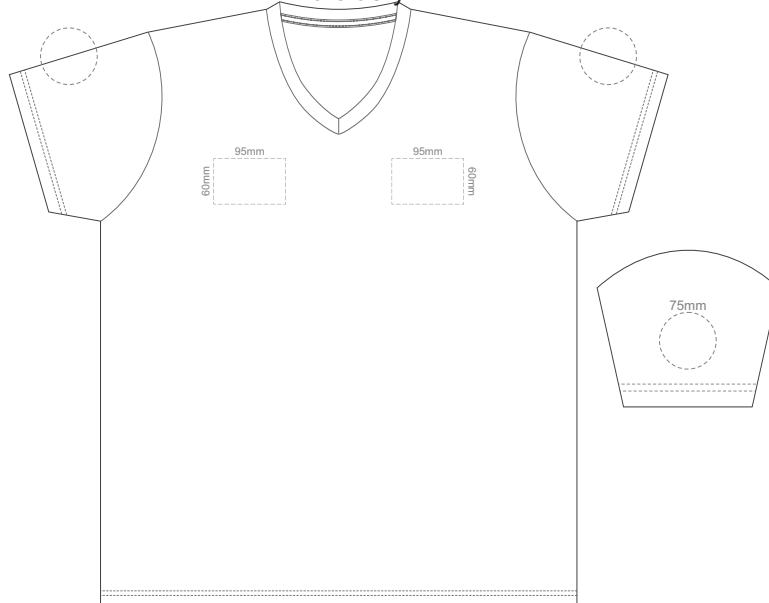

BACK ADULT XXL

10% of Actual Size
Screen Print

FRONT ADULT 3XL

BACK ADULT 3XL

10% of Actual Size
Colourflex Transfer
Faux Embroidery
DigiFlex Transfer

FRONT ADULT SMALL
Print area can be rotated to best suit.
Branding area can be moved *anywhere within the red line.*

BACK ADULT SMALL
Print area can be rotated to best suit.
Branding area can be moved *anywhere within the red line.*

10% of Actual Size
Colourflex Transfer
Faux Embroidery
DigiFlex Transfer

FRONT ADULT MEDIUM
Print area can be rotated to best suit.
Branding area can be moved *anywhere within the red line.*

Print area can be rotated to best suit.
 Branding area can be moved anywhere within the red line.

BACK ADULT XL

Print area can be rotated to best suit.
 Branding area can be moved anywhere within the red line.

10% of Actual Size
Embroidery

FRONT ADULT LARGE

10% of Actual Size
Embroidery

FRONT ADULT XL

10% of Actual Size
Embroidery

FRONT ADULT XXL

10% of Actual Size
Embroidery

FRONT ADULT 3XL