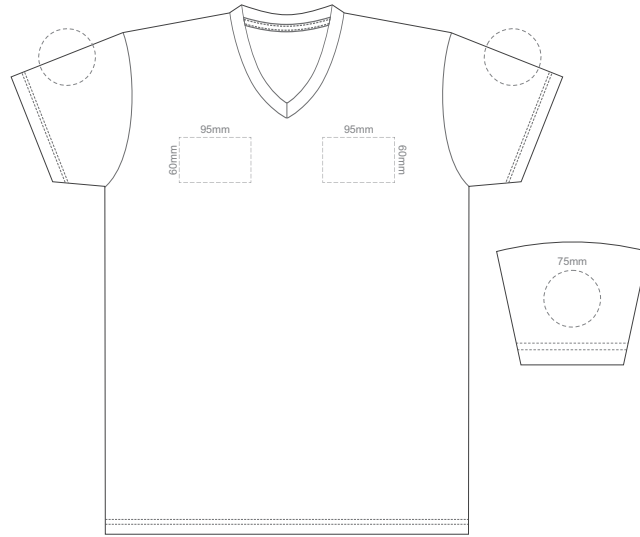

Print area can be rotated to best suit.
 Branding area can be moved anywhere within the red line.

BACK ADULT XL

Print area can be rotated to best suit.
 Branding area can be moved anywhere within the red line.

10% of Actual Size
 Colourflex Tranfer
 Faux Embroidery
 DigiFlex Transfer

FRONT ADULT XXL

Print area can be rotated to best suit.
 Branding area can be moved anywhere within the red line.

BACK ADULT XXL

Print area can be rotated to best suit.
 Branding area can be moved anywhere within the red line.

10% of Actual Size
 Colourflex Tranfer
 Faux Embroidery
 DigiFlex Transfer

FRONT ADULT 3XL

Print area can be rotated to best suit.
 Branding area can be moved anywhere within the red line.

BACK ADULT 3XL

Print area can be rotated to best suit.
 Branding area can be moved anywhere within the red line.

10% of Actual Size
Embroidery

FRONT ADULT SMALL

10% of Actual Size
Embroidery

FRONT ADULT MEDIUM