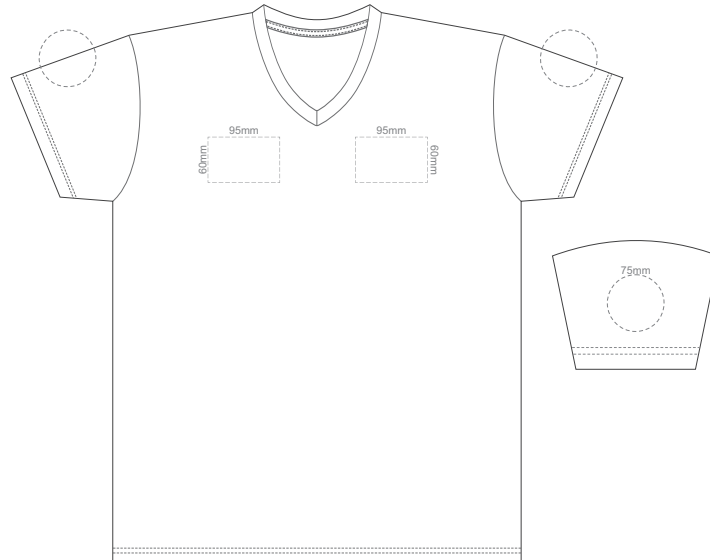

10% of Actual Size
Embroidery

FRONT ADULT LARGE