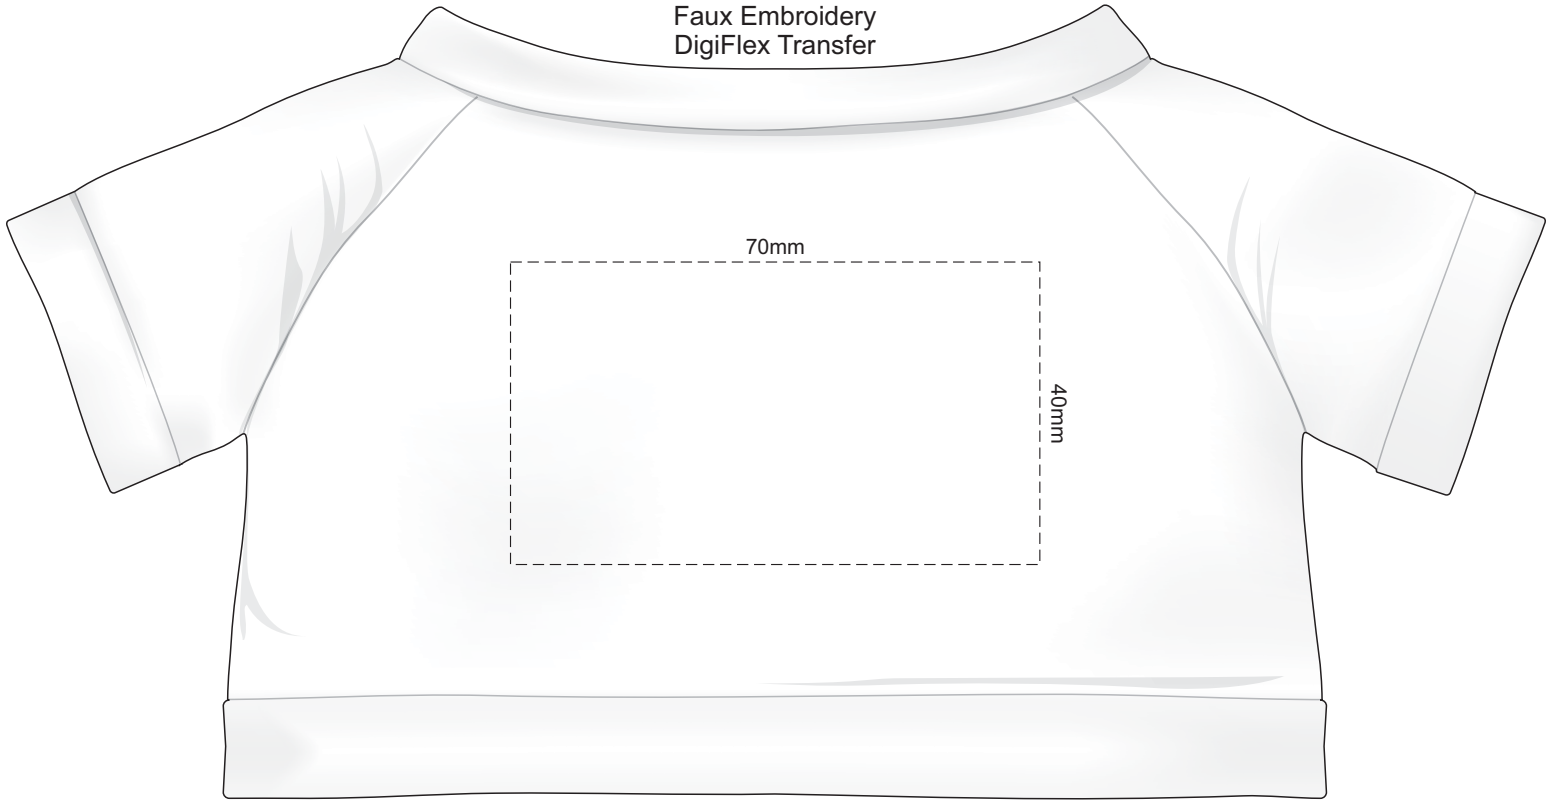

100% of Actual Size
Screen Print (3 col max)
Colourflex Transfer
Faux Embroidery
DigiFlex Transfer

FRONT

BACK