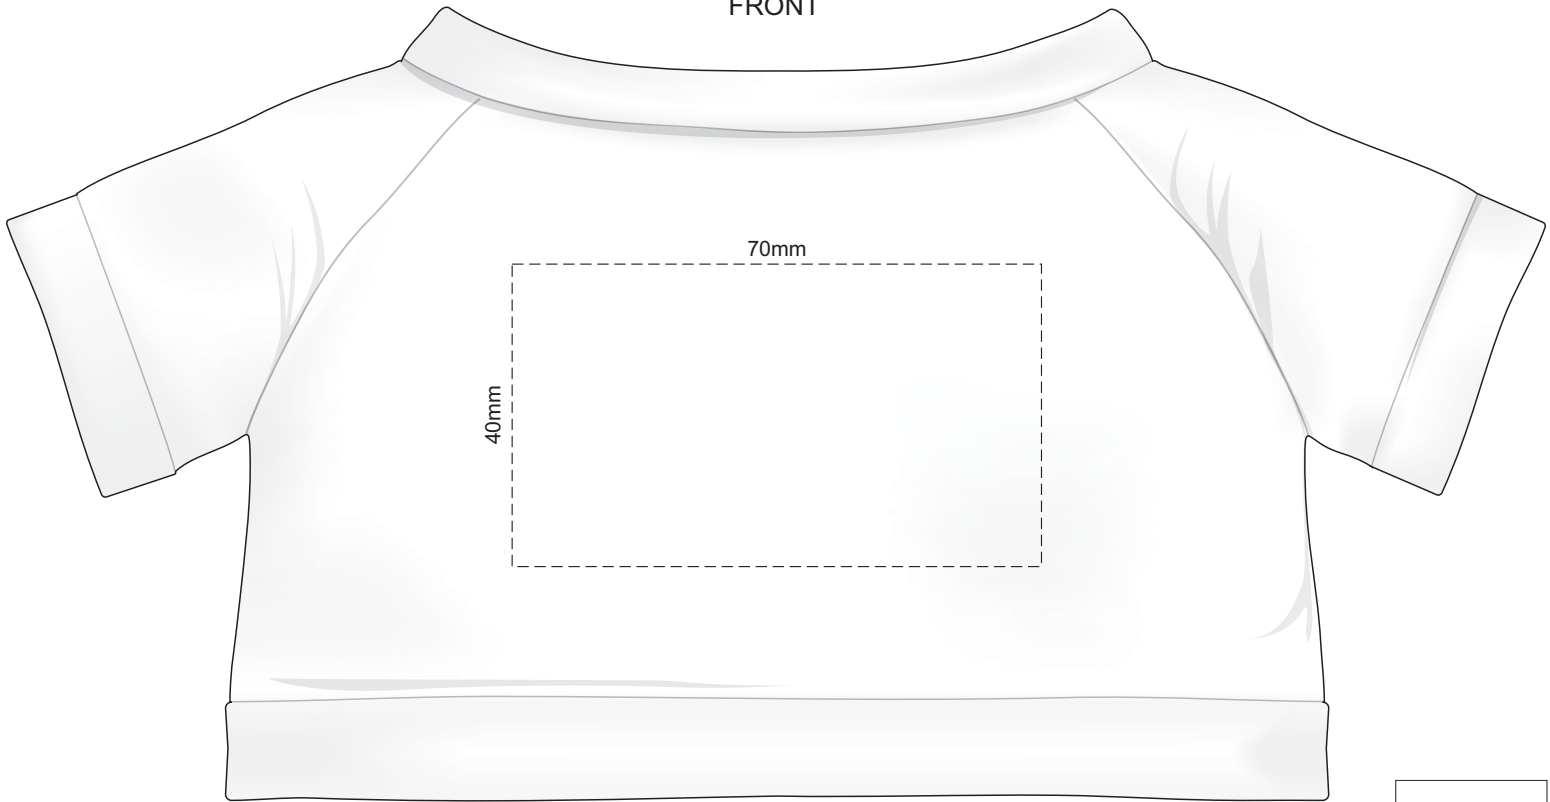

100% of Actual Size
Screen Print (3 col max)
Colourflex Transfer
Faux Embroidery
DigiFlex Transfer

FRONT

BACK