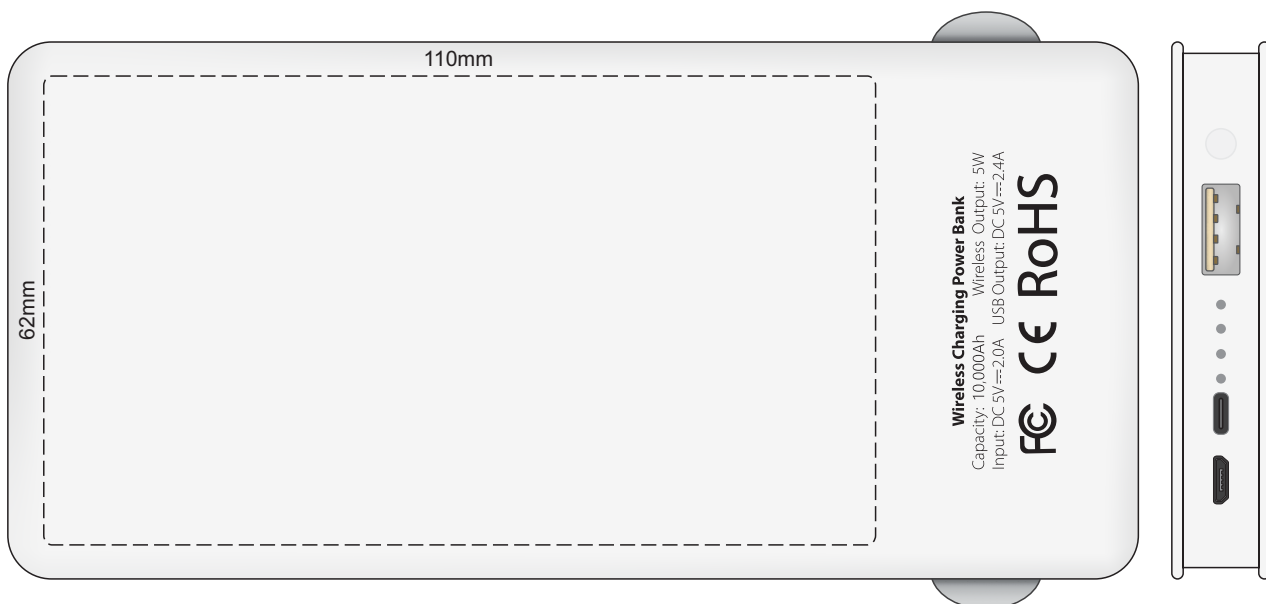

100% of Actual Size
Pad Print (printed both sides)

BACK

wireless function is not applicable

100% of Actual Size
Pad Print (printed both sides)

100% of Actual Size
Direct Digital (printed both sides)

100% of Actual Size
Direct Digital (printed both sides)

BACK
wireless function is not applicable

100% of Actual Size
Pad Print

100% of Actual Size
Prism Digital Print