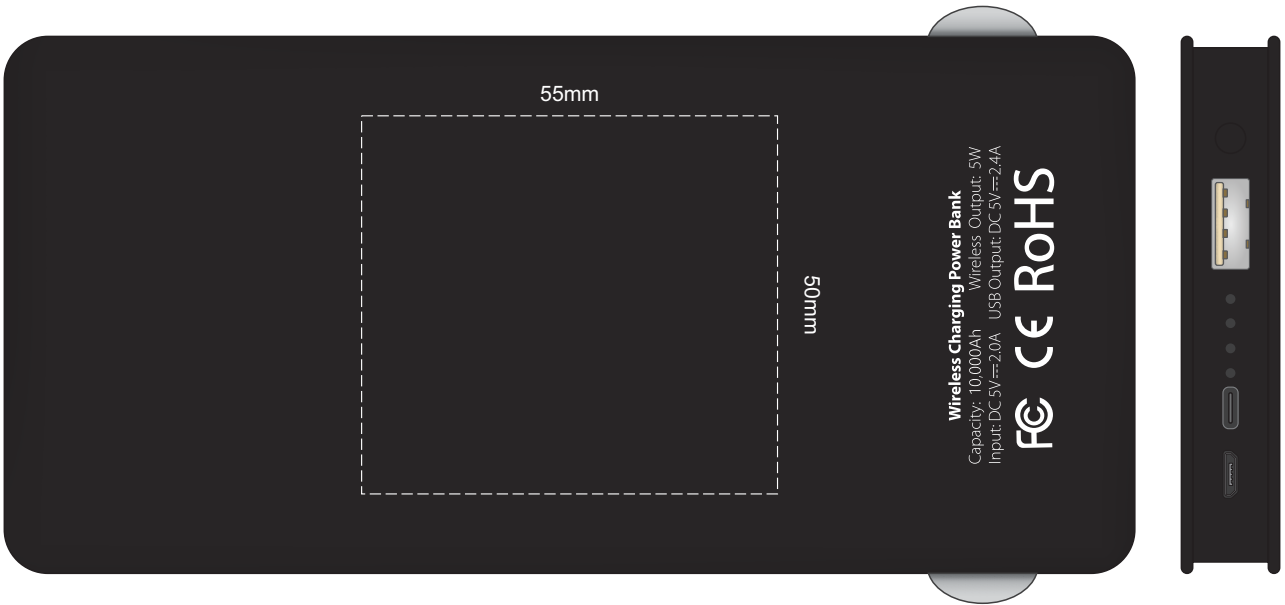

100% of Actual Size
Pad Print (printed both sides)

BACK

wireless function is not applicable

100% of Actual Size
Pad Print (printed both sides)

100% of Actual Size
Direct Digital (printed both sides)

100% of Actual Size
Direct Digital (printed both sides)

BACK
wireless function is not applicable

100% of Actual Size
Pad Print

100% of Actual Size
Prism Digital Print