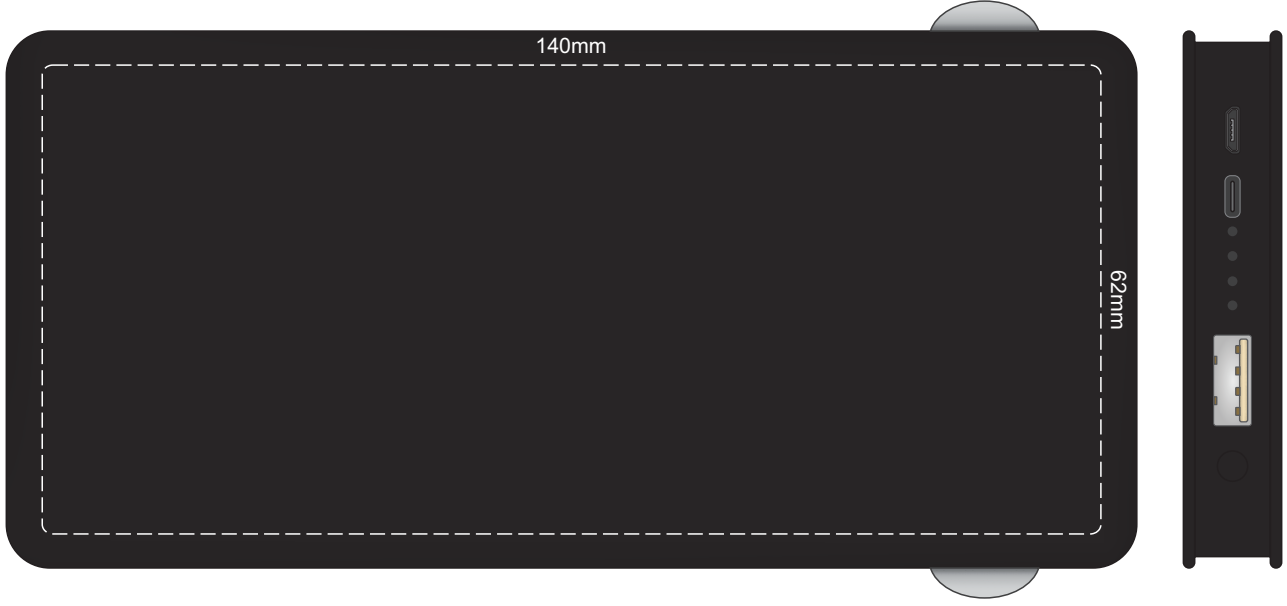

100% of Actual Size
Pad Print (printed both sides)

BACK

wireless function is not applicable

100% of Actual Size
Pad Print (printed both sides)

100% of Actual Size
Direct Digital (printed both sides)

100% of Actual Size
Direct Digital (printed both sides)

BACK
wireless function is not applicable

100% of Actual Size
Pad Print

100% of Actual Size
Prism Digital Print