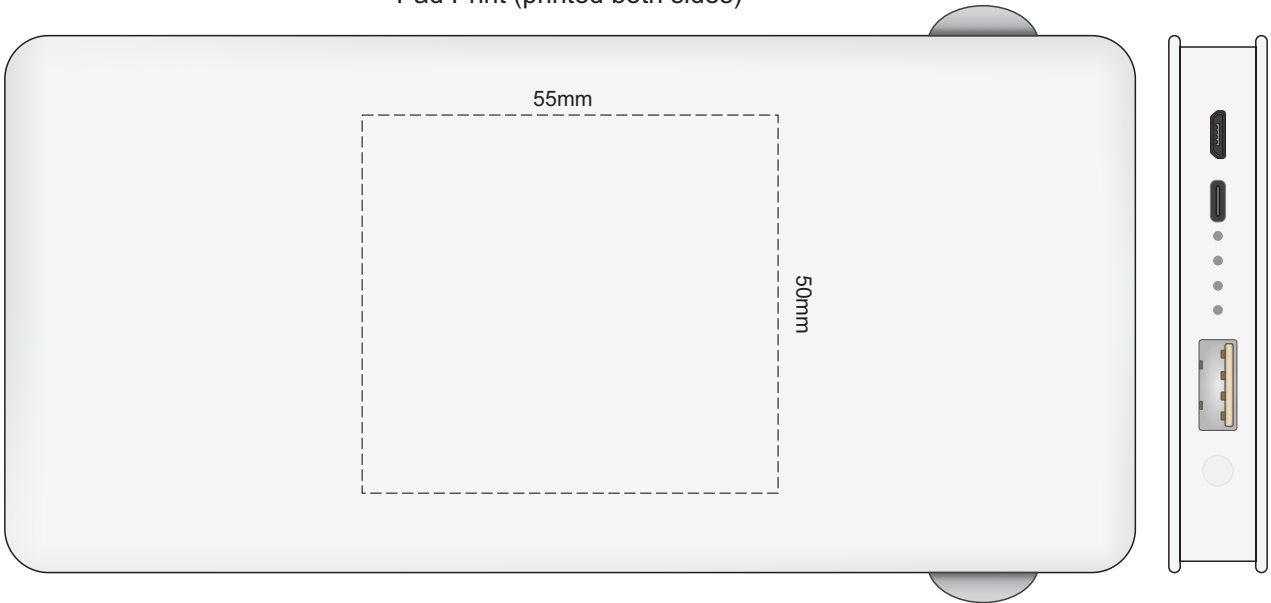

100% of Actual Size
Pad Print (printed both sides)

BACK

wireless function is not applicable

100% of Actual Size
Pad Print (printed both sides)

100% of Actual Size
Direct Digital (printed both sides)

100% of Actual Size
Direct Digital (printed both sides)

BACK
wireless function is not applicable

100% of Actual Size
Pad Print

100% of Actual Size
Prism Digital Print