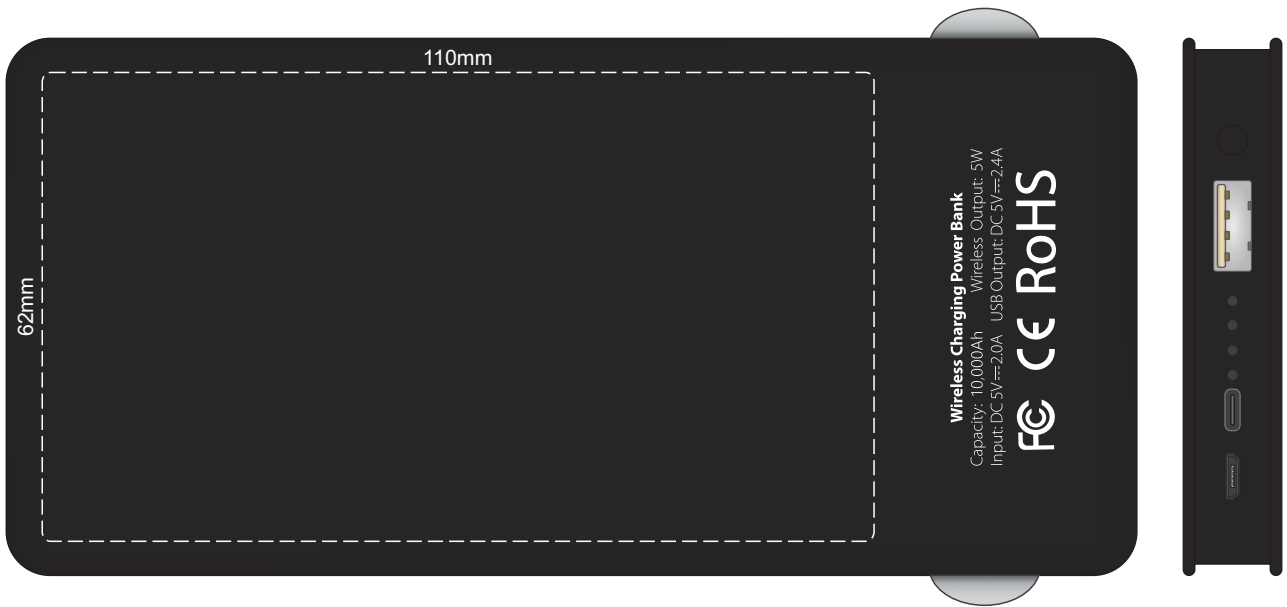

100% of Actual Size
Pad Print (printed both sides)

BACK

wireless function is not applicable

100% of Actual Size
Pad Print (printed both sides)

100% of Actual Size
Direct Digital (printed both sides)

100% of Actual Size
Direct Digital (printed both sides)

BACK
wireless function is not applicable

100% of Actual Size
Pad Print

100% of Actual Size
Prism Digital Print