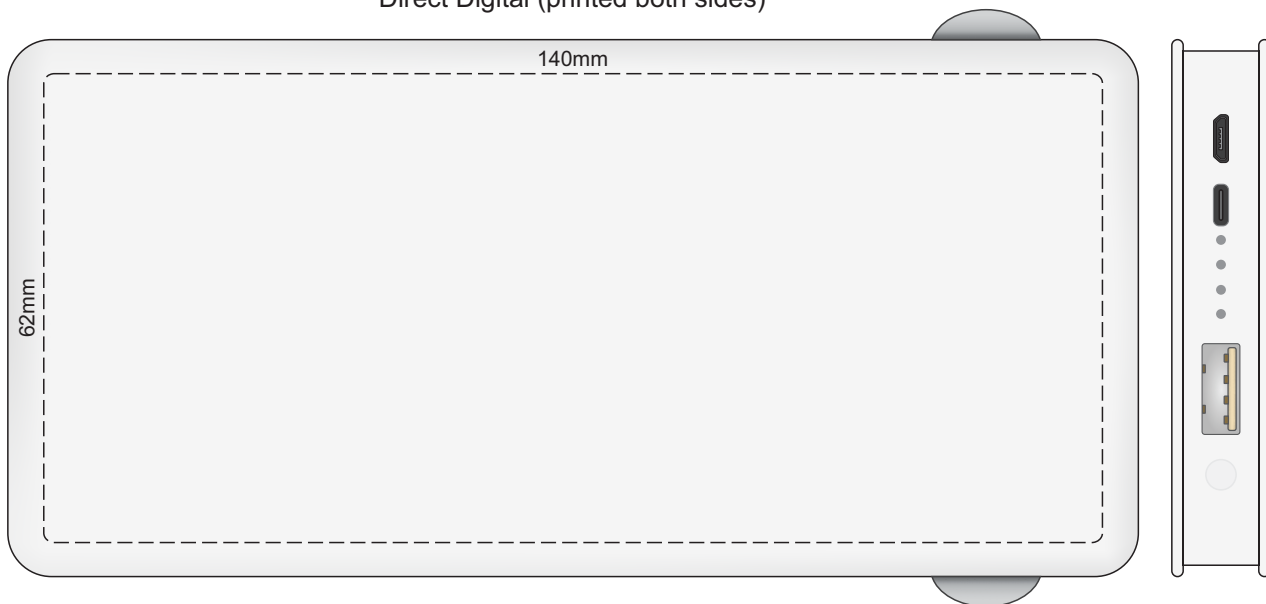

100% of Actual Size
Pad Print (printed both sides)

BACK

wireless function is not applicable

100% of Actual Size
Pad Print (printed both sides)

100% of Actual Size
Direct Digital (printed both sides)

100% of Actual Size
Direct Digital (printed both sides)

BACK
wireless function is not applicable

100% of Actual Size
Pad Print

100% of Actual Size
Prism Digital Print