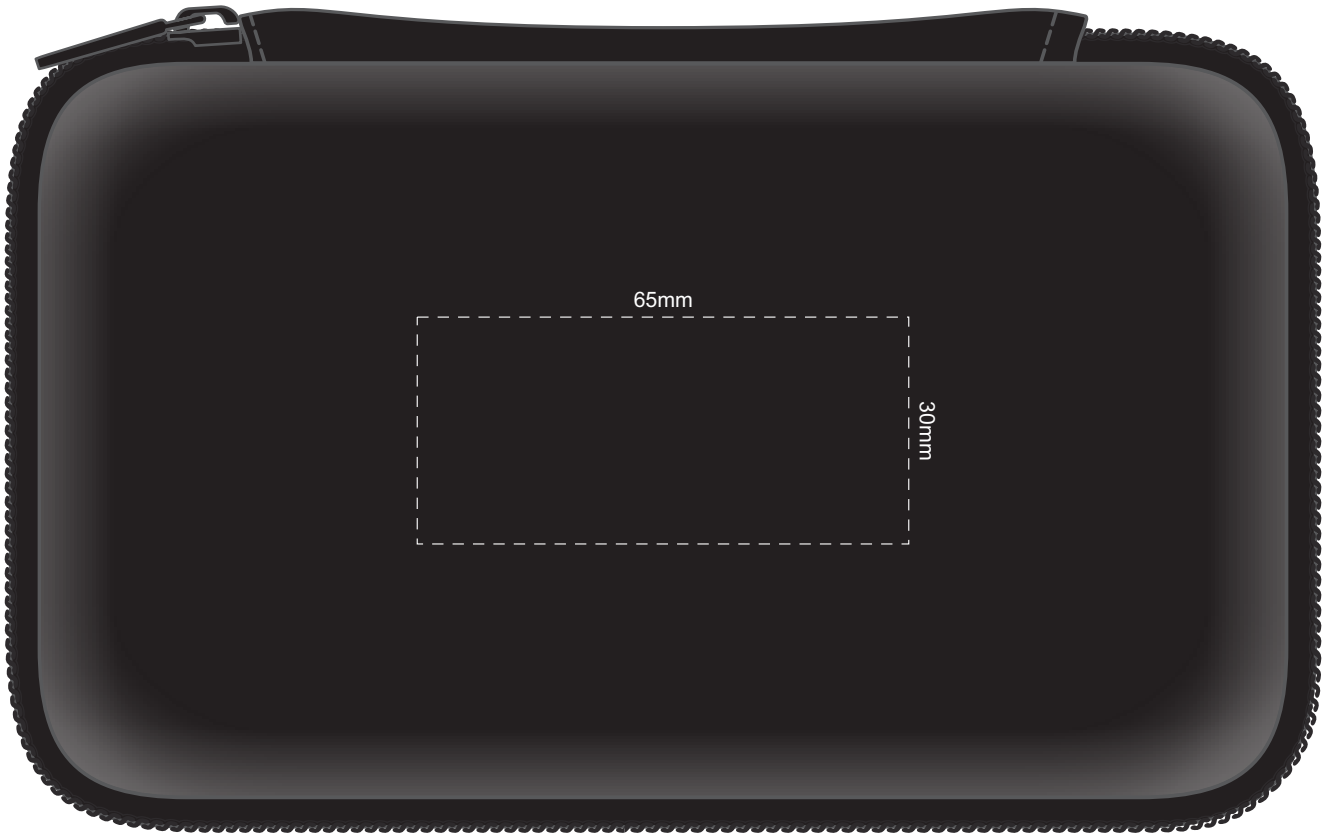

100% of Actual Size
Pad Print (printed both sides)

BACK

wireless function is not applicable

100% of Actual Size
Pad Print (printed both sides)

100% of Actual Size
Direct Digital (printed both sides)

100% of Actual Size
Direct Digital (printed both sides)

BACK
wireless function is not applicable

100% of Actual Size
Pad Print

100% of Actual Size
Prism Digital Print