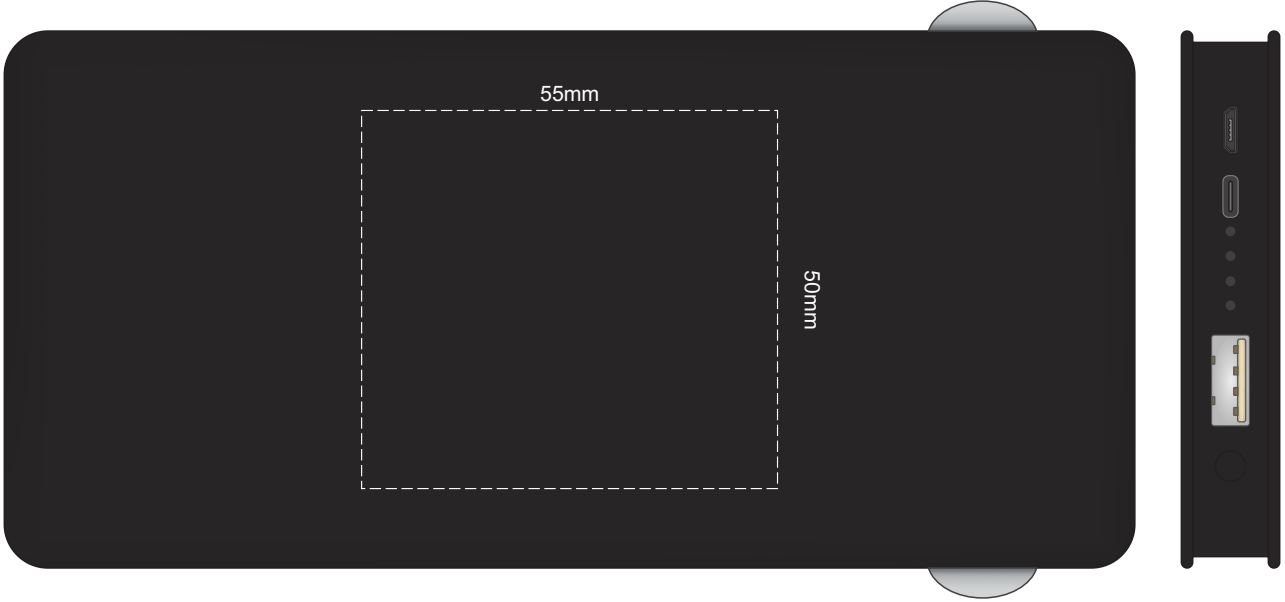

100% of Actual Size
Pad Print (printed both sides)

BACK

wireless function is not applicable

100% of Actual Size
Pad Print (printed both sides)

100% of Actual Size
Direct Digital (printed both sides)

100% of Actual Size
Direct Digital (printed both sides)

BACK
wireless function is not applicable

100% of Actual Size
Pad Print

100% of Actual Size
Prism Digital Print