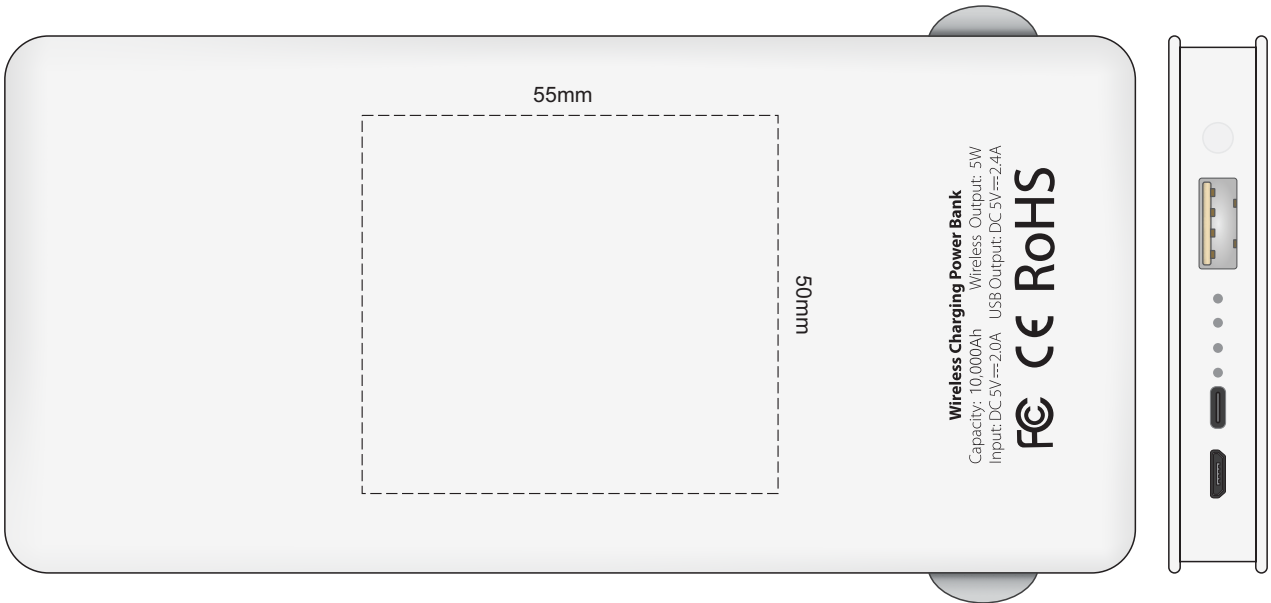

100% of Actual Size
Pad Print (printed both sides)

BACK

wireless function is not applicable

100% of Actual Size
Pad Print (printed both sides)

100% of Actual Size
Direct Digital (printed both sides)

100% of Actual Size
Direct Digital (printed both sides)

BACK
wireless function is not applicable

100% of Actual Size
Pad Print

100% of Actual Size
Prism Digital Print