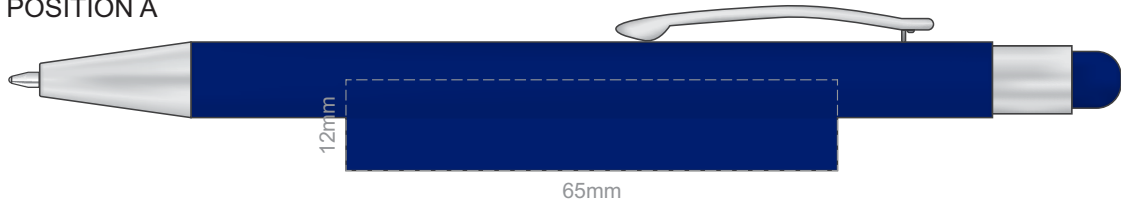

| BARREL COLOURS  | STYLUS COLOURS  |
|---|---|
|   |   |
|  |  |
|  |  |

100% of Actual Size  
Screen Print

POSITION A

100% of Actual Size  
Pad Print

POSITION D

POSITION E

100% of Actual Size  
Laser Engraving

POSITION D

POSITION E

Engraves to an Oxidised White Finish