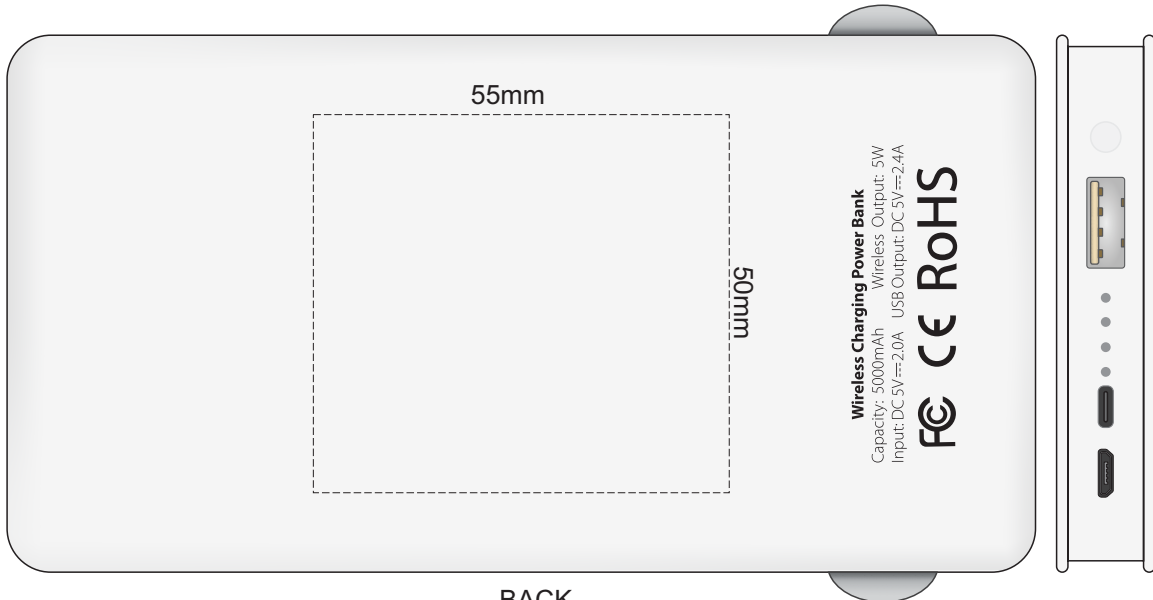

100% of Actual Size
Pad Print (printed both sides)

BACK
wireless function is not applicable

100% of Actual Size
Pad Print (printed both sides)

100% of Actual Size
Direct Digital (printed both sides)

100% of Actual Size
Direct Digital (printed both sides)
126mm

BACK
wireless function is not applicable

100% of Actual Size
Pad Print

100% of Actual Size
Prism Digital Print