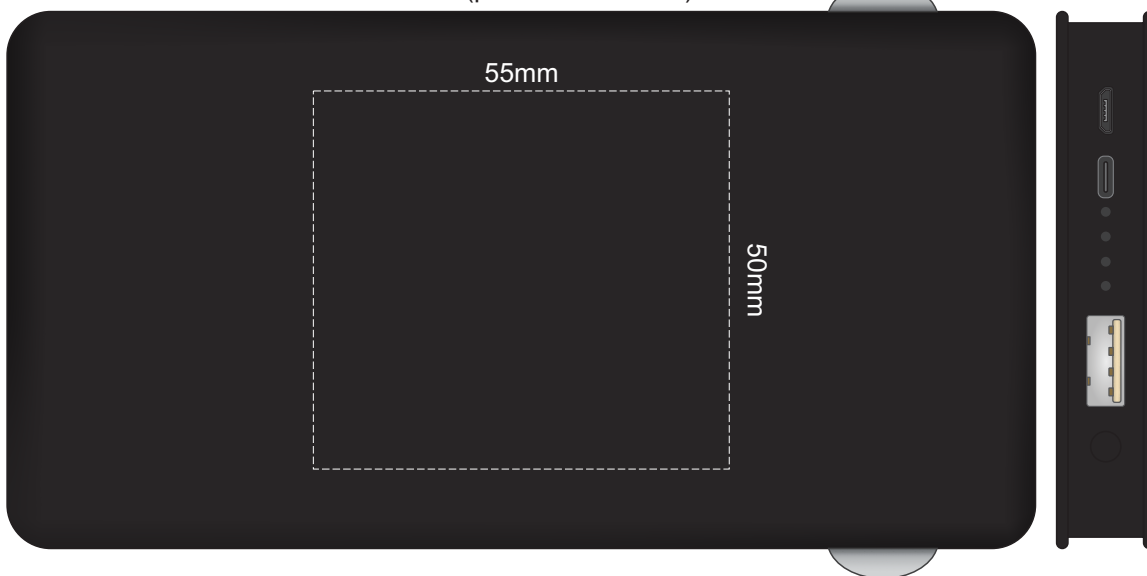

100% of Actual Size
Pad Print (printed both sides)

BACK
wireless function is not applicable

100% of Actual Size
Pad Print (printed both sides)

100% of Actual Size
Direct Digital (printed both sides)

100% of Actual Size
Direct Digital (printed both sides)
126mm

BACK
wireless function is not applicable

100% of Actual Size
Pad Print

100% of Actual Size
Prism Digital Print