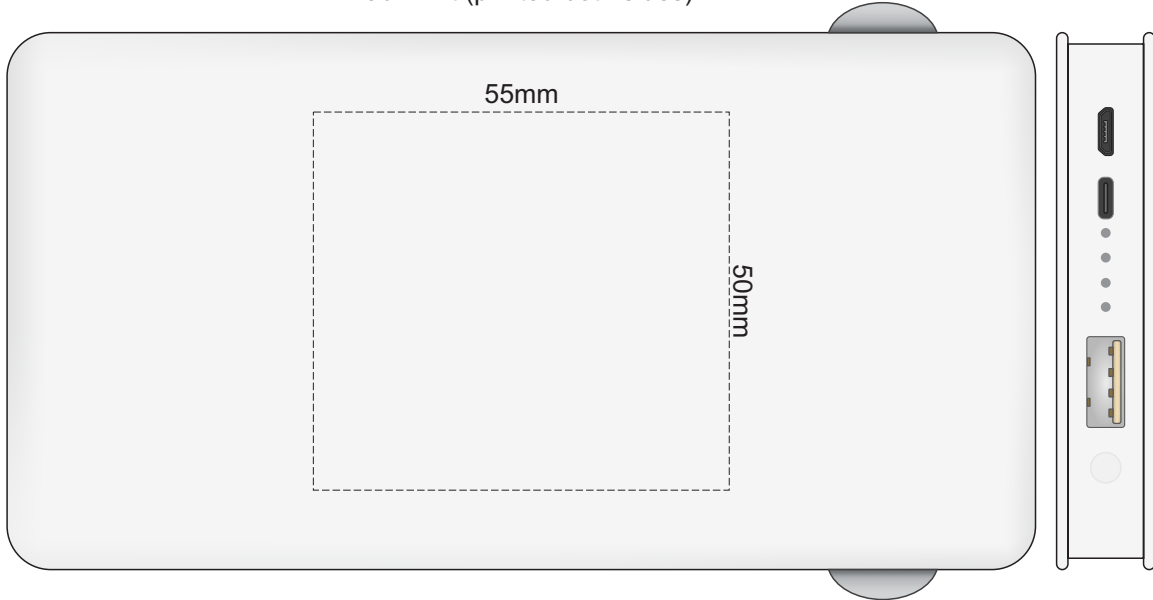

100% of Actual Size
Pad Print (printed both sides)

BACK
wireless function is not applicable

100% of Actual Size
Pad Print (printed both sides)

100% of Actual Size
Direct Digital (printed both sides)

100% of Actual Size
Direct Digital (printed both sides)
126mm

BACK
wireless function is not applicable

100% of Actual Size
Pad Print

100% of Actual Size
Prism Digital Print