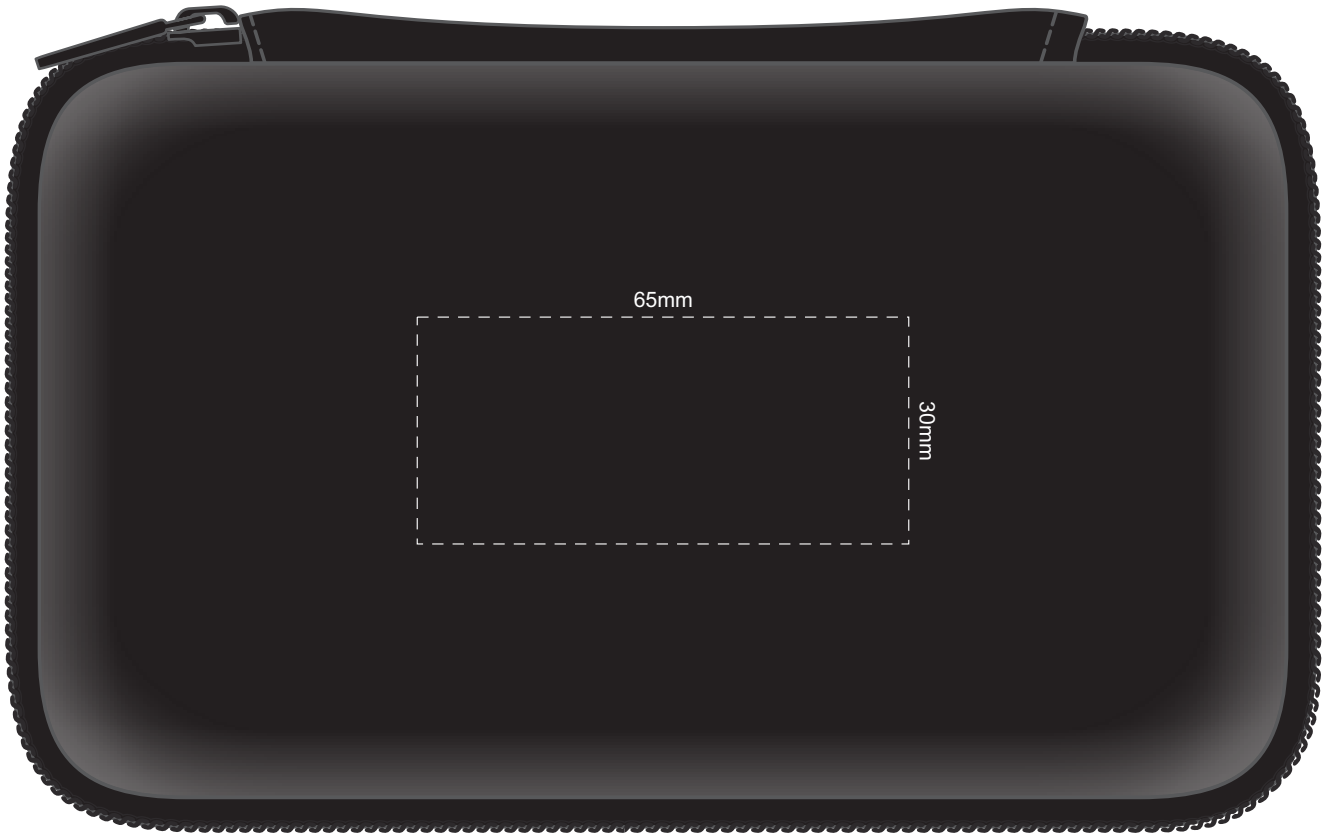

100% of Actual Size
Pad Print (printed both sides)

BACK
wireless function is not applicable

100% of Actual Size
Pad Print (printed both sides)

100% of Actual Size
Direct Digital (printed both sides)

100% of Actual Size
Direct Digital (printed both sides)
126mm

BACK
wireless function is not applicable

100% of Actual Size
Pad Print

100% of Actual Size
Prism Digital Print