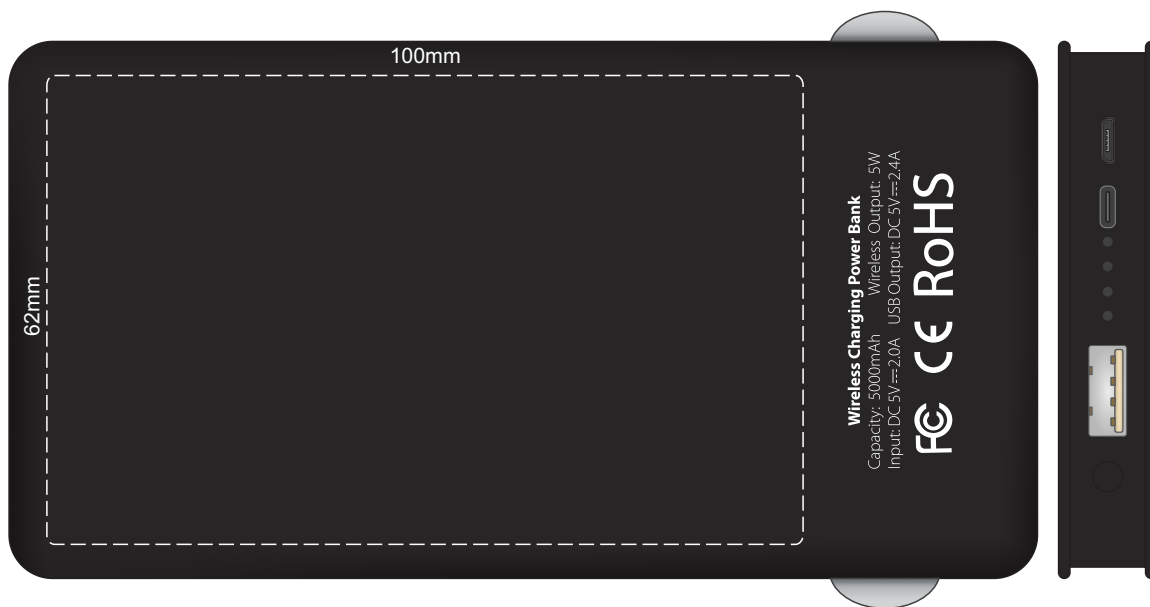

100% of Actual Size
Pad Print (printed both sides)

BACK
wireless function is not applicable

100% of Actual Size
Pad Print (printed both sides)

100% of Actual Size
Direct Digital (printed both sides)

100% of Actual Size
Direct Digital (printed both sides)
126mm

BACK
wireless function is not applicable

100% of Actual Size
Pad Print

100% of Actual Size
Prism Digital Print