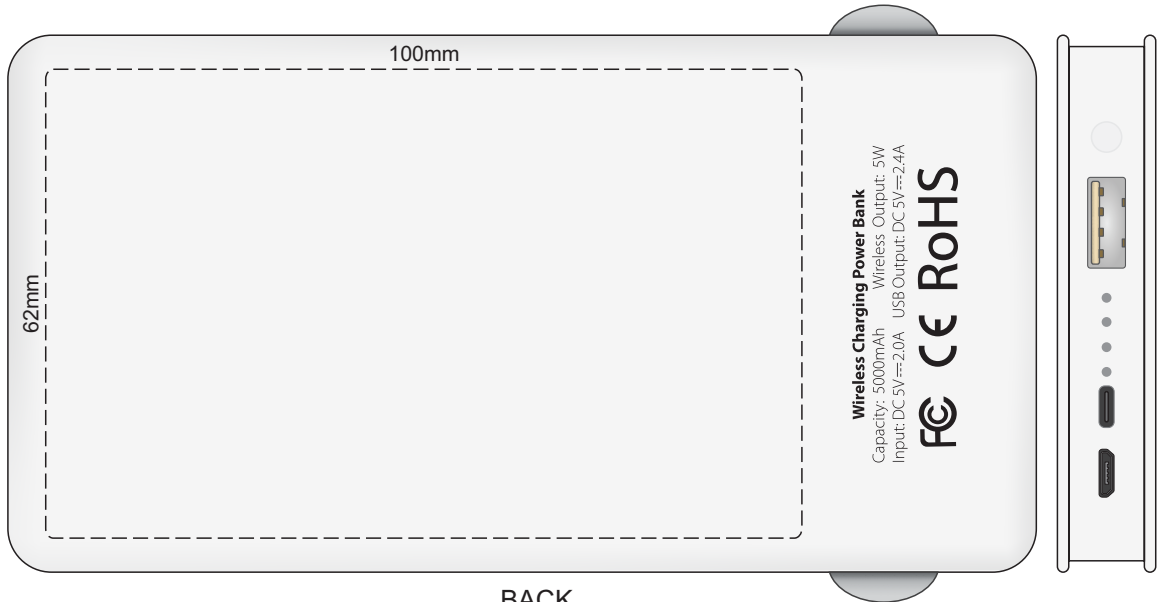

100% of Actual Size
Pad Print (printed both sides)

BACK
wireless function is not applicable

100% of Actual Size
Pad Print (printed both sides)

100% of Actual Size
Direct Digital (printed both sides)

100% of Actual Size
Direct Digital (printed both sides)
126mm

BACK
wireless function is not applicable

100% of Actual Size
Pad Print

100% of Actual Size
Prism Digital Print