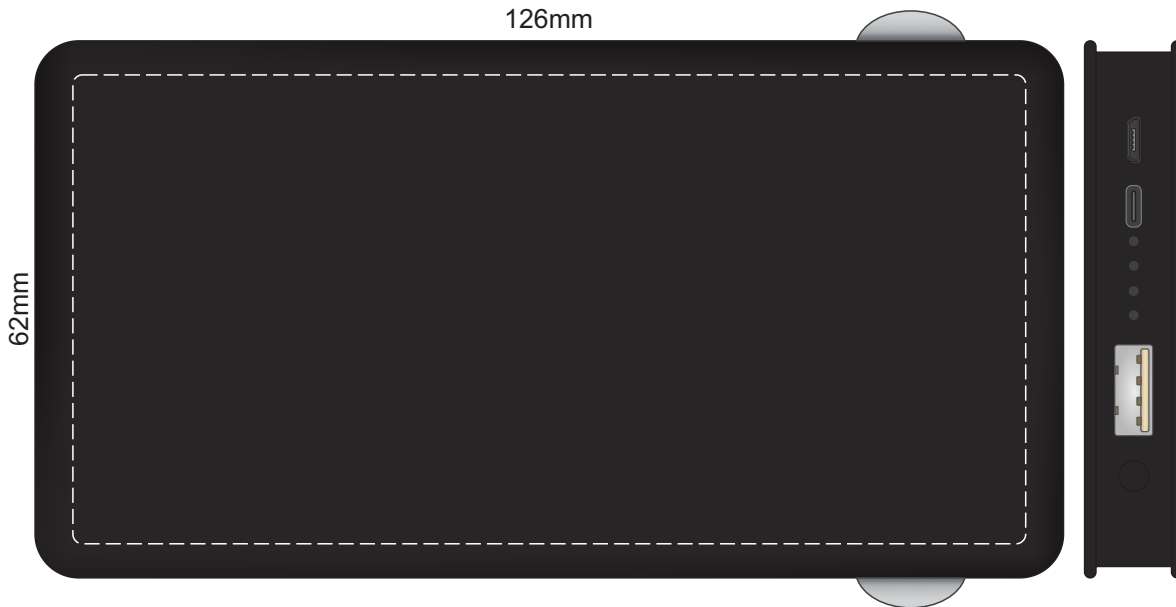

100% of Actual Size
Pad Print (printed both sides)

BACK
wireless function is not applicable

100% of Actual Size
Pad Print (printed both sides)

100% of Actual Size
Direct Digital (printed both sides)

100% of Actual Size
Direct Digital (printed both sides)
126mm

BACK
wireless function is not applicable

100% of Actual Size
Pad Print

100% of Actual Size
Prism Digital Print