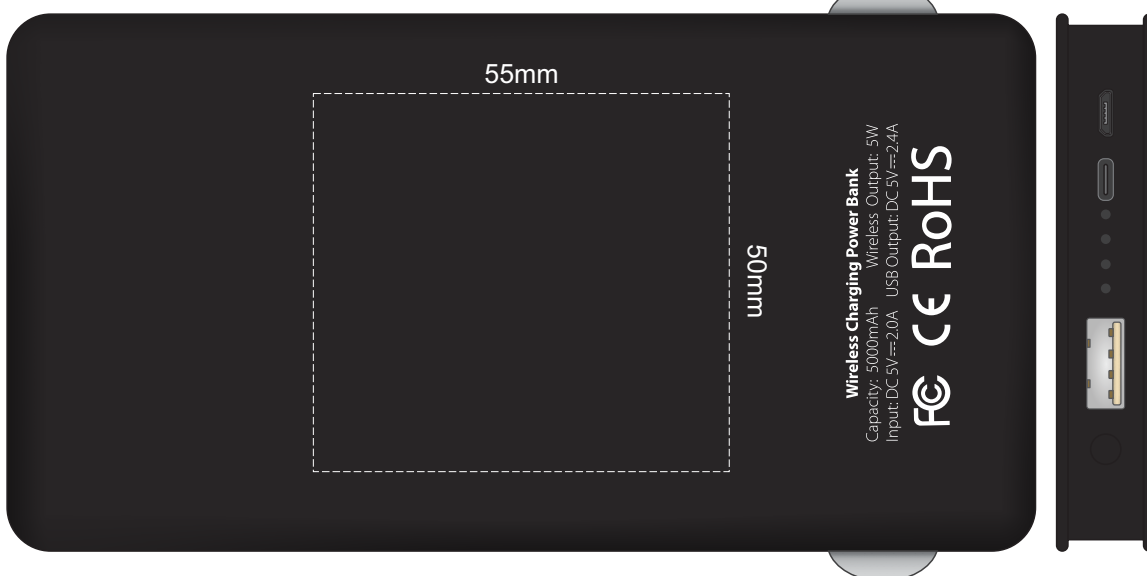

100% of Actual Size
Pad Print (printed both sides)

BACK
wireless function is not applicable

100% of Actual Size
Pad Print (printed both sides)

100% of Actual Size
Direct Digital (printed both sides)

100% of Actual Size
Direct Digital (printed both sides)
126mm

BACK
wireless function is not applicable

100% of Actual Size
Pad Print

100% of Actual Size
Prism Digital Print