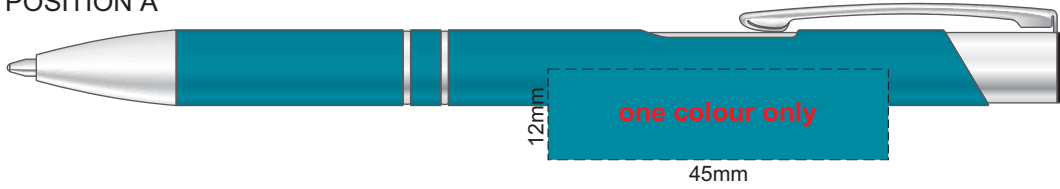

100% of Actual Size
Screen Print (One Colour)

POSITION A

100% of Actual Size
Pad Print

POSITION D

POSITION E

100% of Actual Size
Laser Engraving

POSITION D

POSITION E

Engraves to Oxidised White