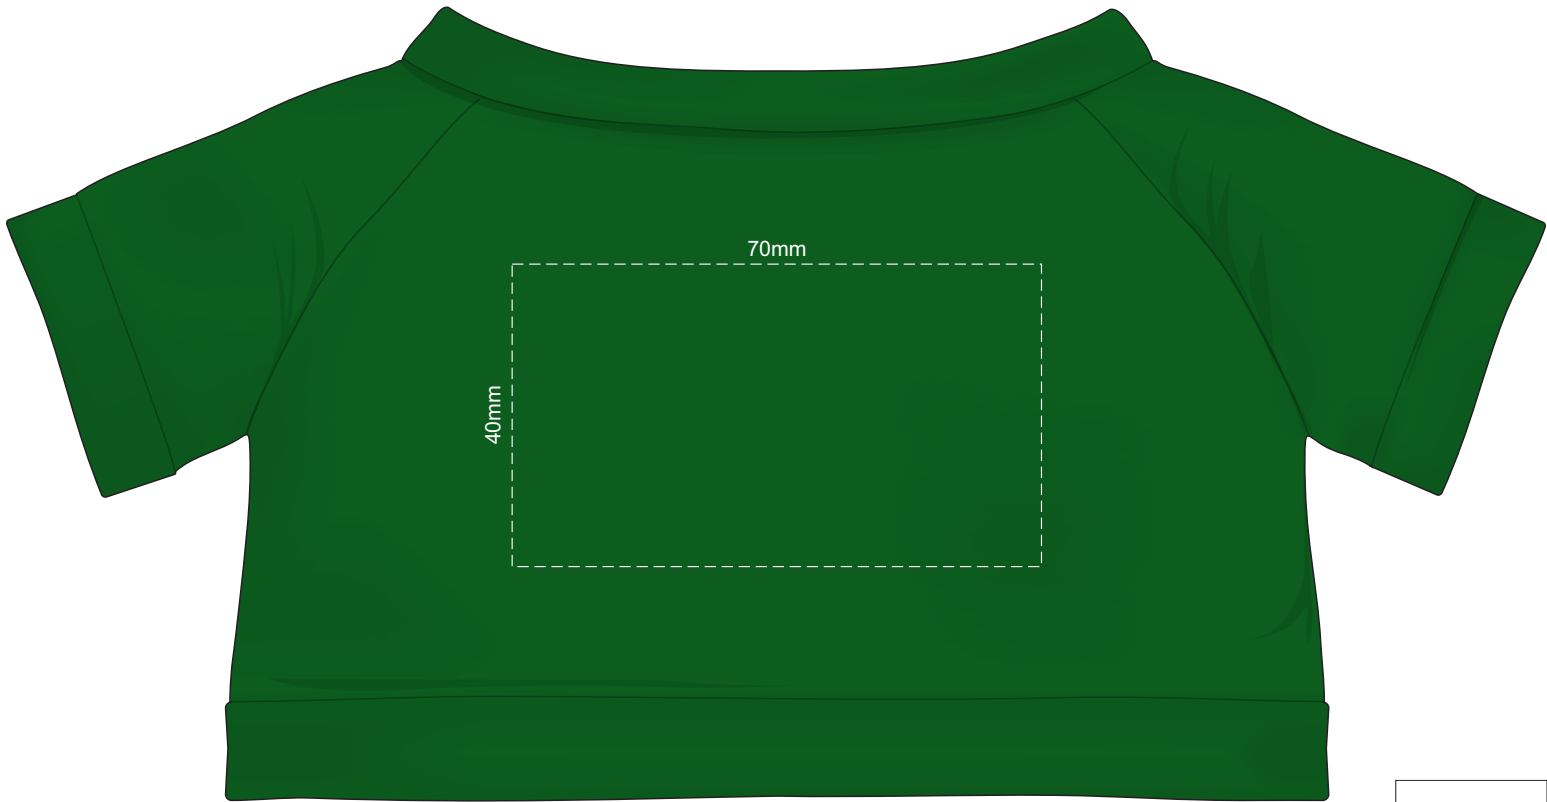

100% of Actual Size
Screen Print (3 col max)
Colourflex Transfer
Faux Embroidery
DigiFlex Transfer

BACK