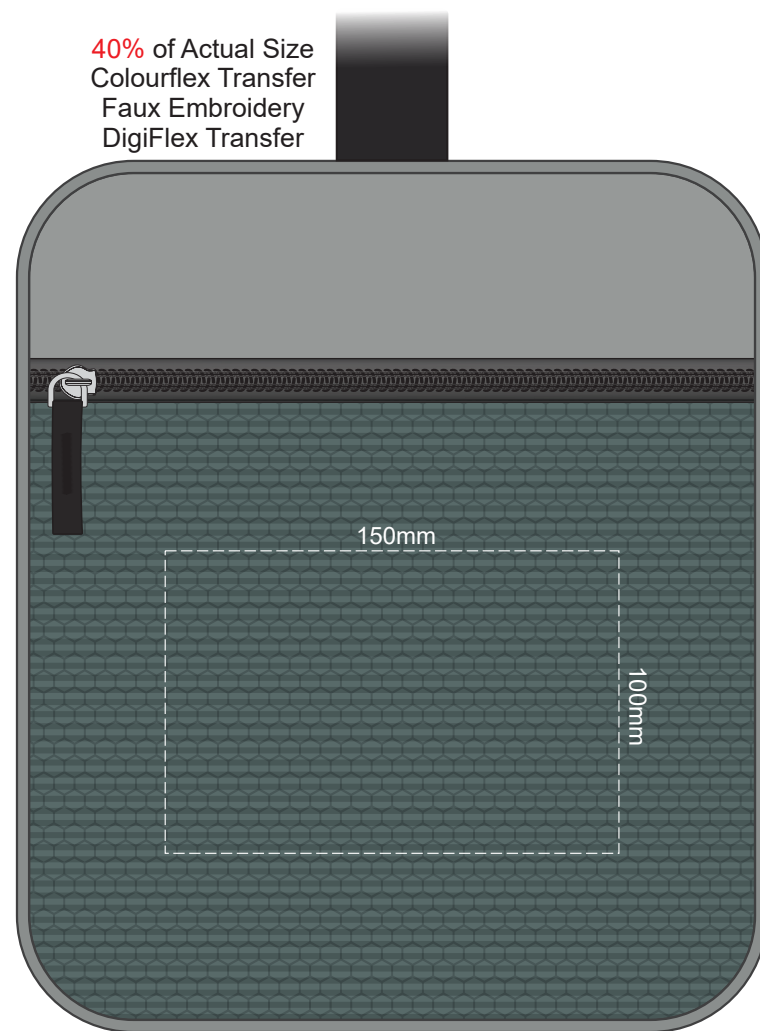

40% of Actual Size
Screen Print TOP VIEW

40% of Actual Size
Colourflex Transfer
Faux Embroidery
DigiFlex Transfer

250mm

100mm

40% of Actual Size
Colourflex Transfer
Faux Embroidery
DigiFlex Transfer

LEFT SIDE

40% of Actual Size
Colourflex Transfer
Faux Embroidery
DigiFlex Transfer

RIGHT SIDE

40% of Actual Size
Embroidery

TOP VIEW