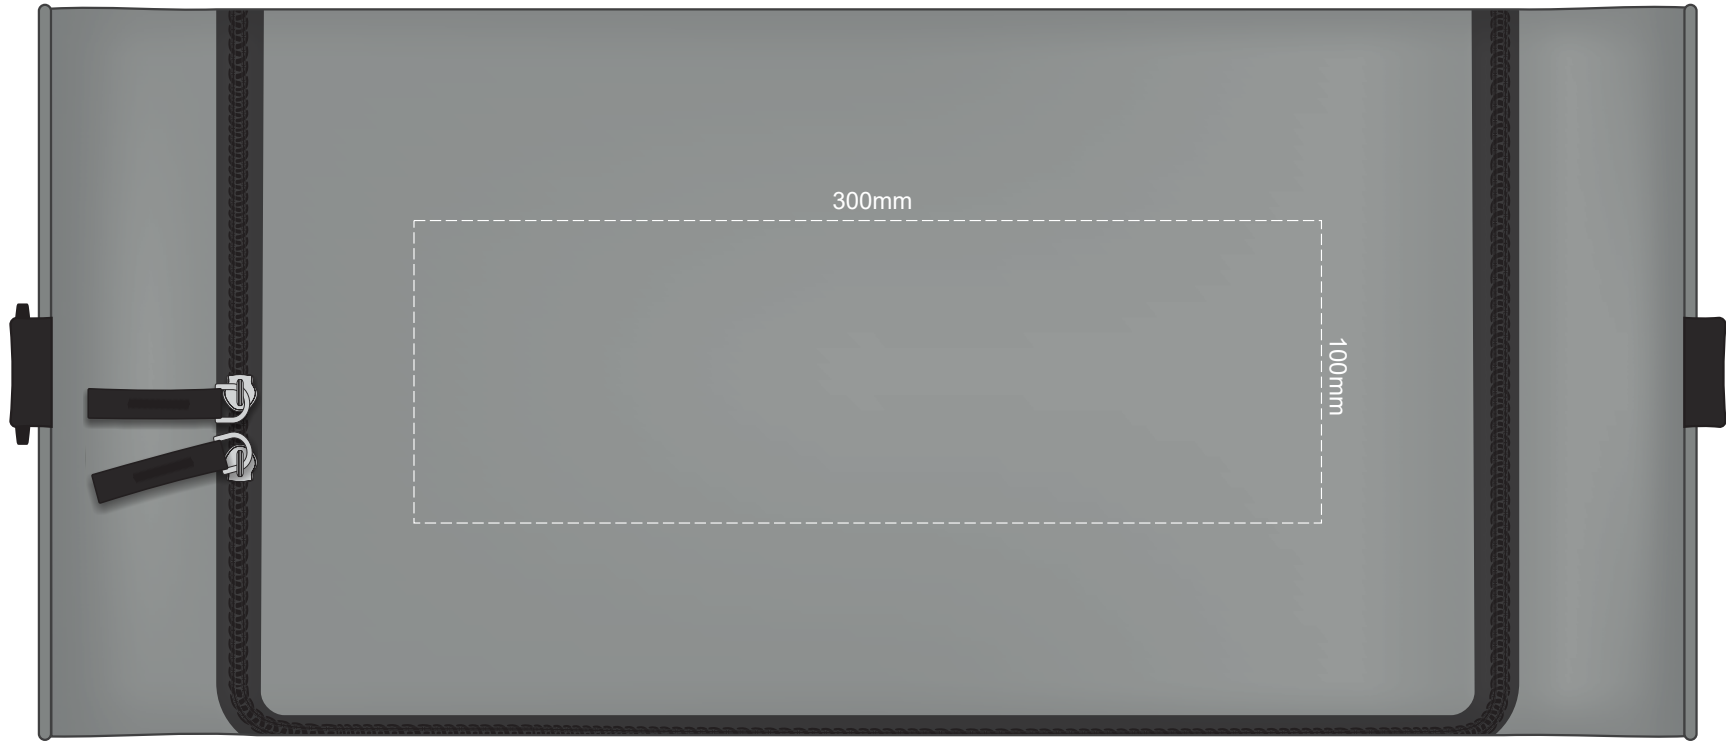

40% of Actual Size
Screen Print TOP VIEW

40% of Actual Size
Colourflex Transfer
Faux Embroidery
DigiFlex Transfer

250mm

100mm

40% of Actual Size
Colourflex Transfer
Faux Embroidery
DigiFlex Transfer

LEFT SIDE

40% of Actual Size
Colourflex Transfer
Faux Embroidery
DigiFlex Transfer

RIGHT SIDE

40% of Actual Size
Embroidery

TOP VIEW