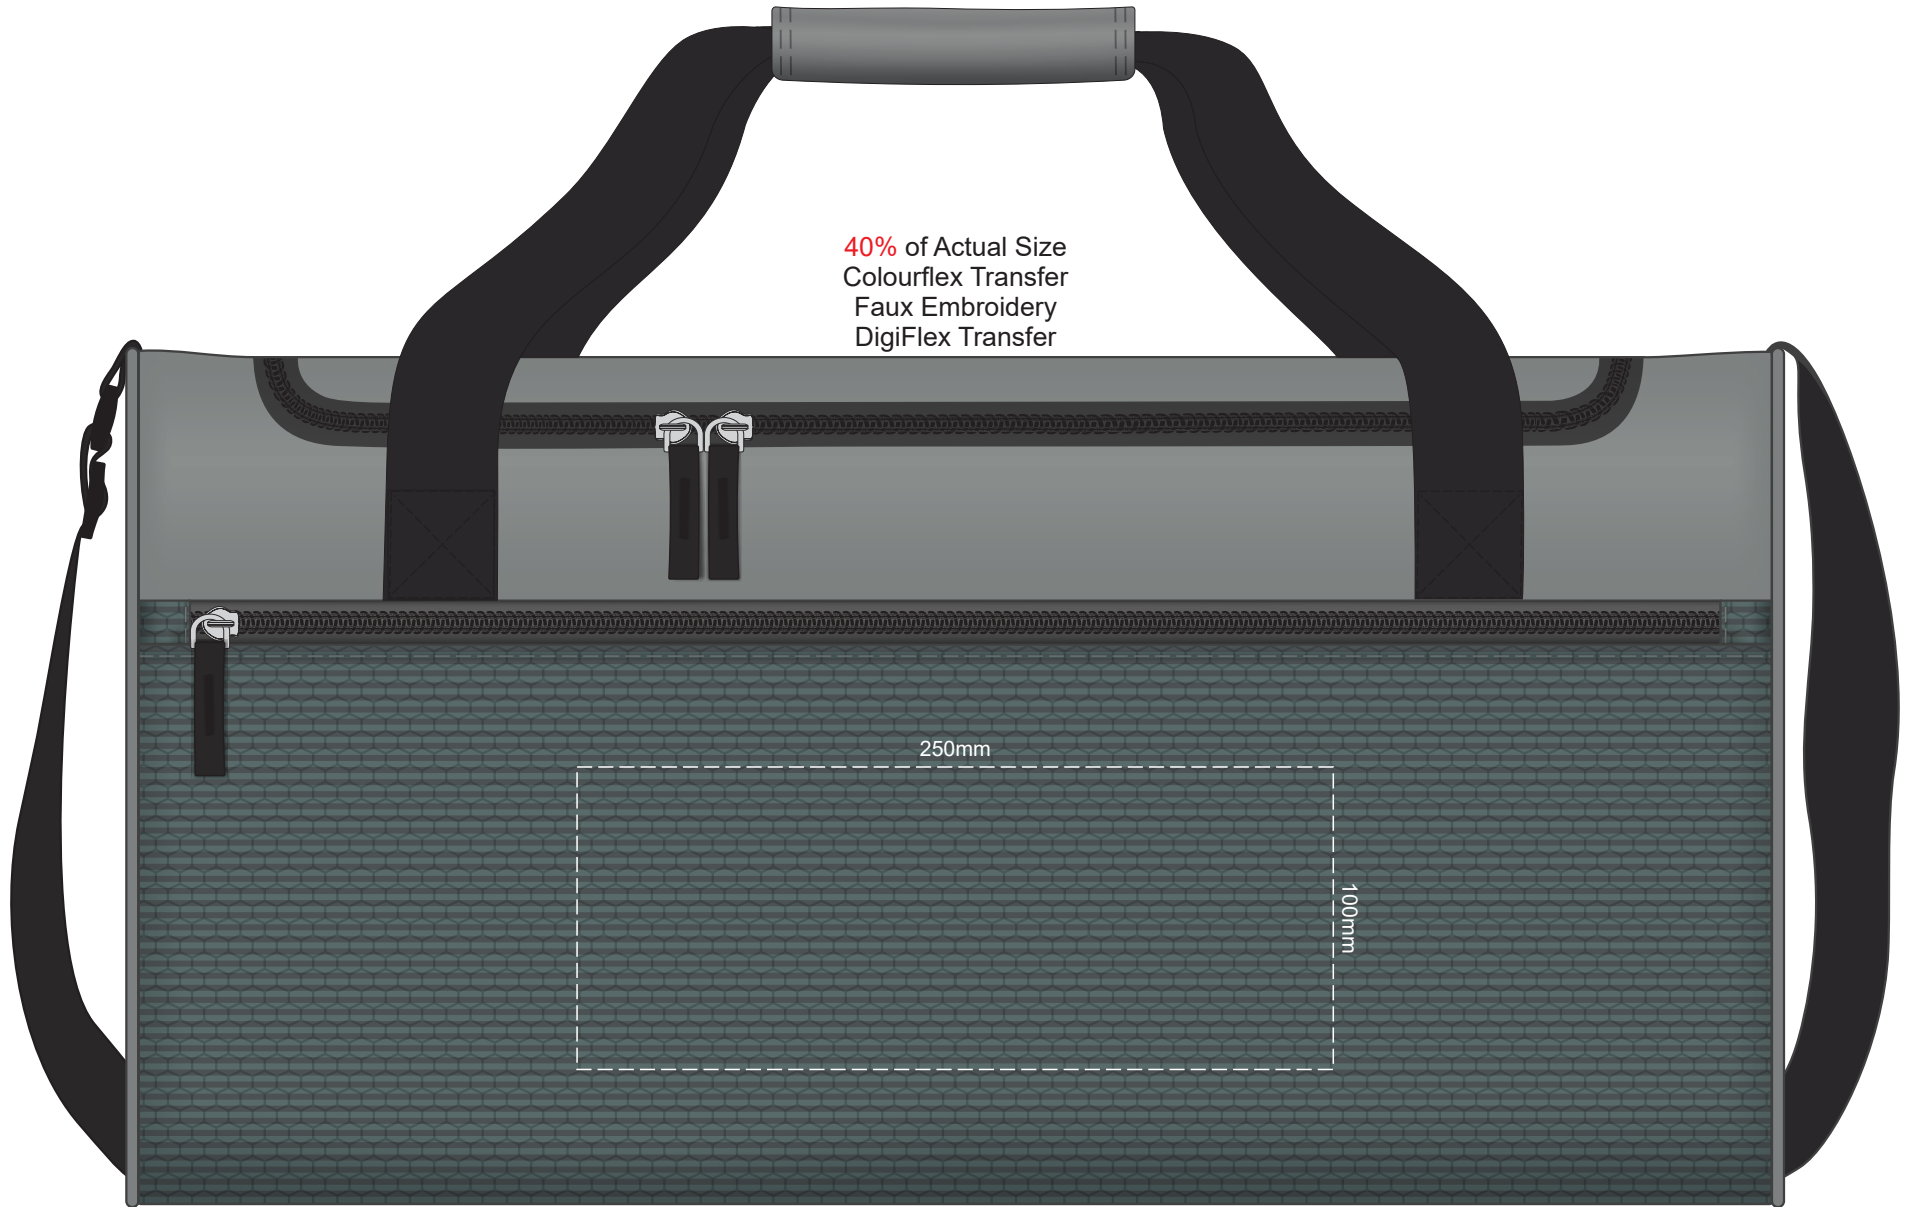

40% of Actual Size
Screen Print TOP VIEW

40% of Actual Size
Colourflex Transfer
Faux Embroidery
DigiFlex Transfer

250mm

100mm

40% of Actual Size
Colourflex Transfer
Faux Embroidery
DigiFlex Transfer

LEFT SIDE

40% of Actual Size
Colourflex Transfer
Faux Embroidery
DigiFlex Transfer

RIGHT SIDE

40% of Actual Size
Embroidery

TOP VIEW