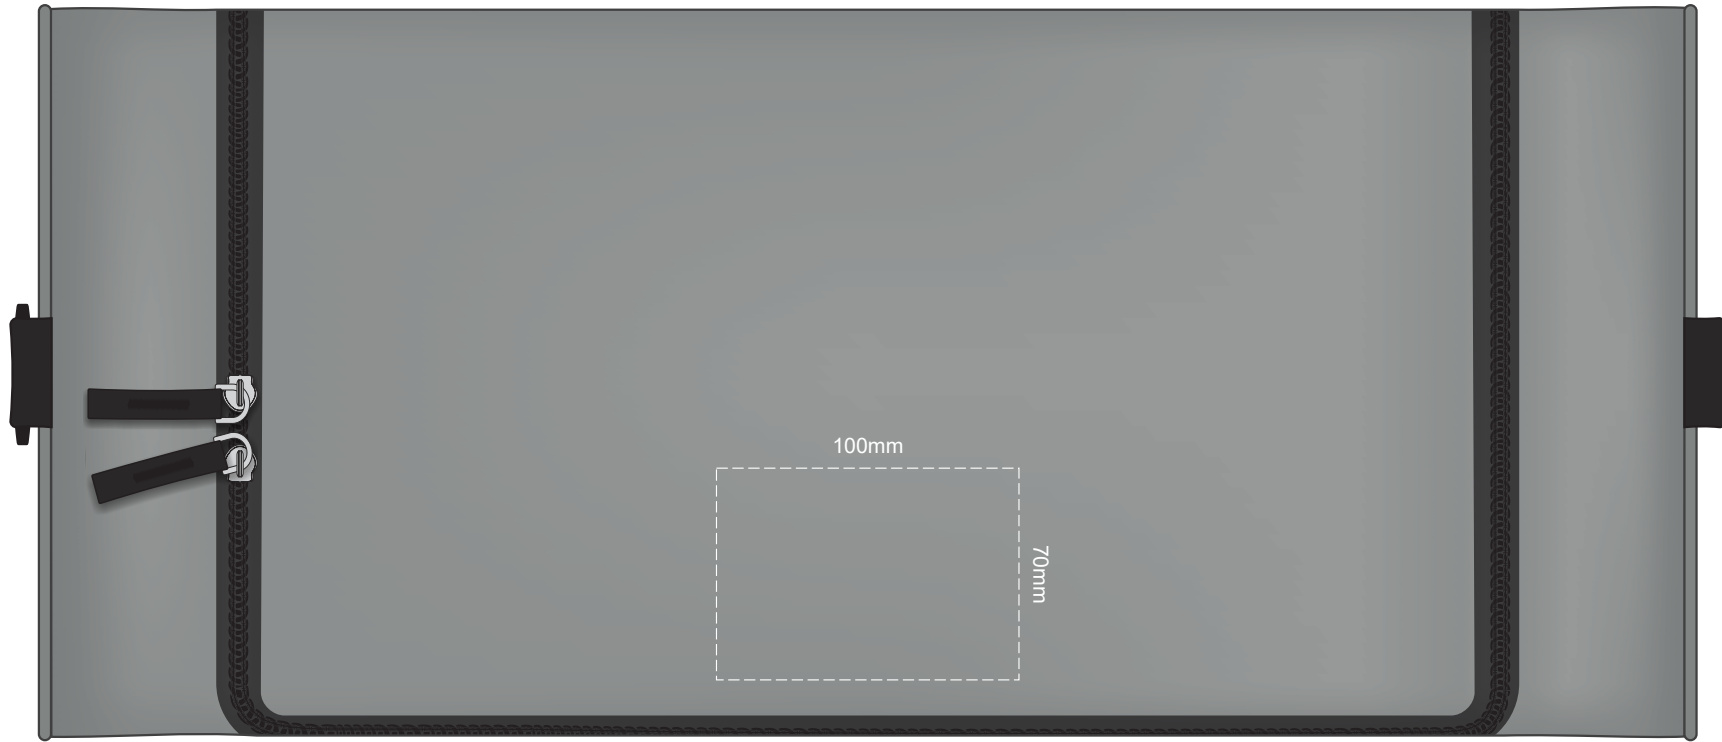

40% of Actual Size
Screen Print TOP VIEW

40% of Actual Size
Colourflex Transfer
Faux Embroidery
DigiFlex Transfer

250mm

100mm

40% of Actual Size
Colourflex Transfer
Faux Embroidery
DigiFlex Transfer

LEFT SIDE

40% of Actual Size
Colourflex Transfer
Faux Embroidery
DigiFlex Transfer

RIGHT SIDE

40% of Actual Size
Embroidery

TOP VIEW