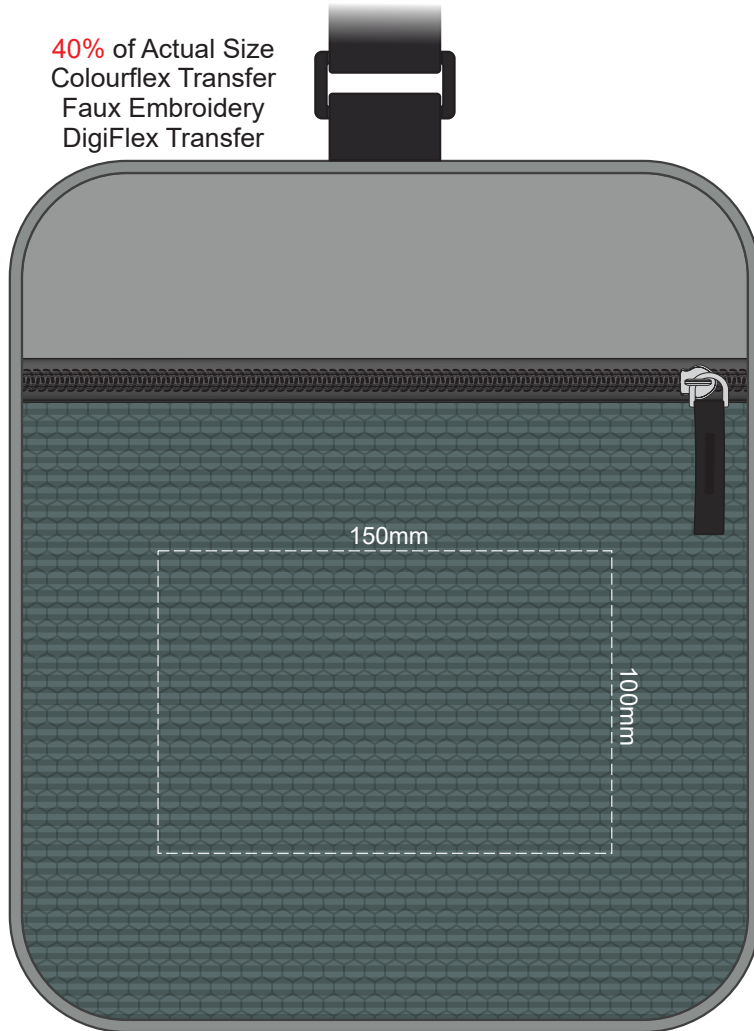

40% of Actual Size
Screen Print TOP VIEW

40% of Actual Size
Colourflex Transfer
Faux Embroidery
DigiFlex Transfer

250mm

100mm

40% of Actual Size
Colourflex Transfer
Faux Embroidery
DigiFlex Transfer

LEFT SIDE

40% of Actual Size
Colourflex Transfer
Faux Embroidery
DigiFlex Transfer

RIGHT SIDE

40% of Actual Size
Embroidery

TOP VIEW