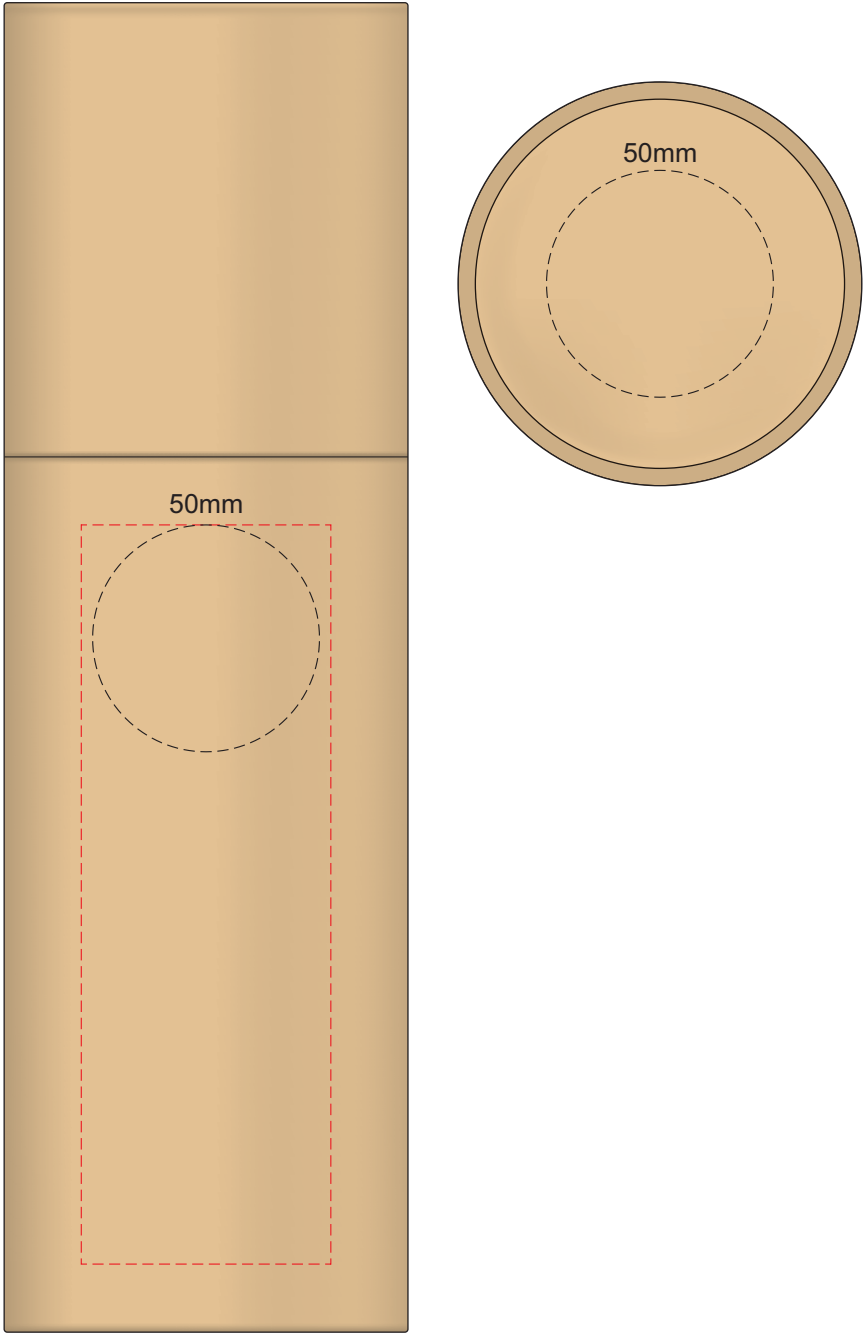

100% of Actual Size
Screen Print
(One side only)

100% of Actual Size
Colourflex Transfer
DigiFlex Transfer
(One side only)

100% of Actual Size
Laser Engraving

45mm

This product is a natural material, please allow for variances in grain pattern and engraving colour.

Engraved Finish

60% of Actual Size
Pad Print (one colour)

Branding area can be moved anywhere within the red line.