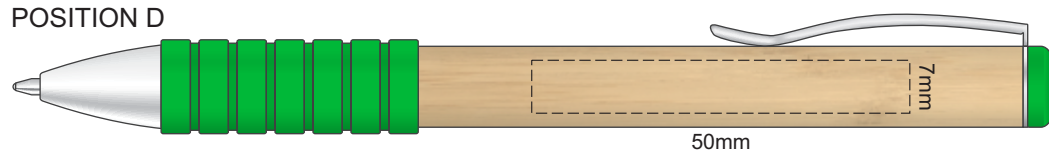

100% of Actual Size  
Screen Print (one colour)

100% of Actual Size  
Pad Print

100% of Actual Size  
Laser Engraving

This product is a natural material, please allow for variances in grain pattern and engraving colour.

 Engraves to Natural Etch

100% of Actual Size  
Direct Digital