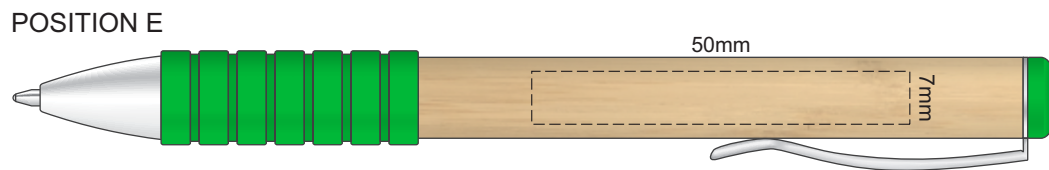

100% of Actual Size  
Screen Print (one colour)

100% of Actual Size  
Pad Print

100% of Actual Size  
Laser Engraving

This product is a natural material, please allow for variances in grain pattern and engraving colour.

 Engraves to Natural Etch

100% of Actual Size  
Direct Digital