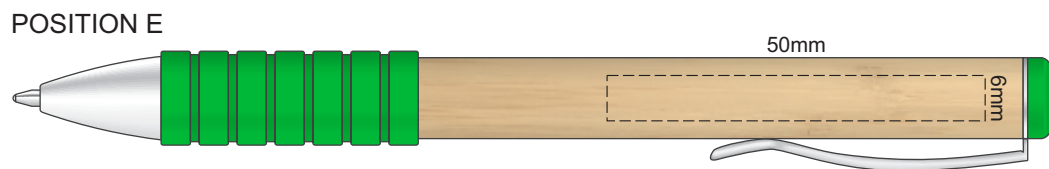

100% of Actual Size  
Screen Print (one colour)

100% of Actual Size  
Pad Print

100% of Actual Size  
Laser Engraving

This product is a natural material, please allow for variances in grain pattern and engraving colour.

 Engraves to Natural Etch

100% of Actual Size  
Direct Digital