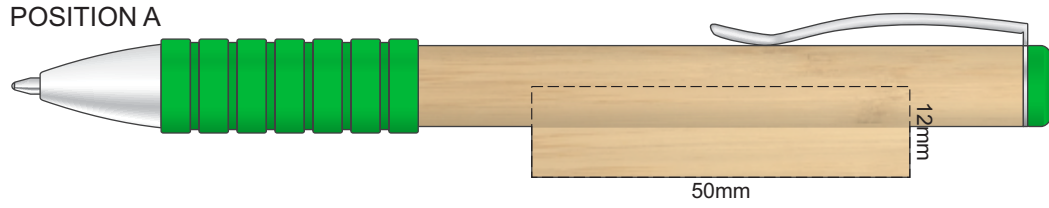

100% of Actual Size  
Screen Print (one colour)

100% of Actual Size  
Pad Print

100% of Actual Size  
Laser Engraving

This product is a natural material, please allow for variances in grain pattern and engraving colour.

 Engraves to Natural Etch

100% of Actual Size  
Direct Digital