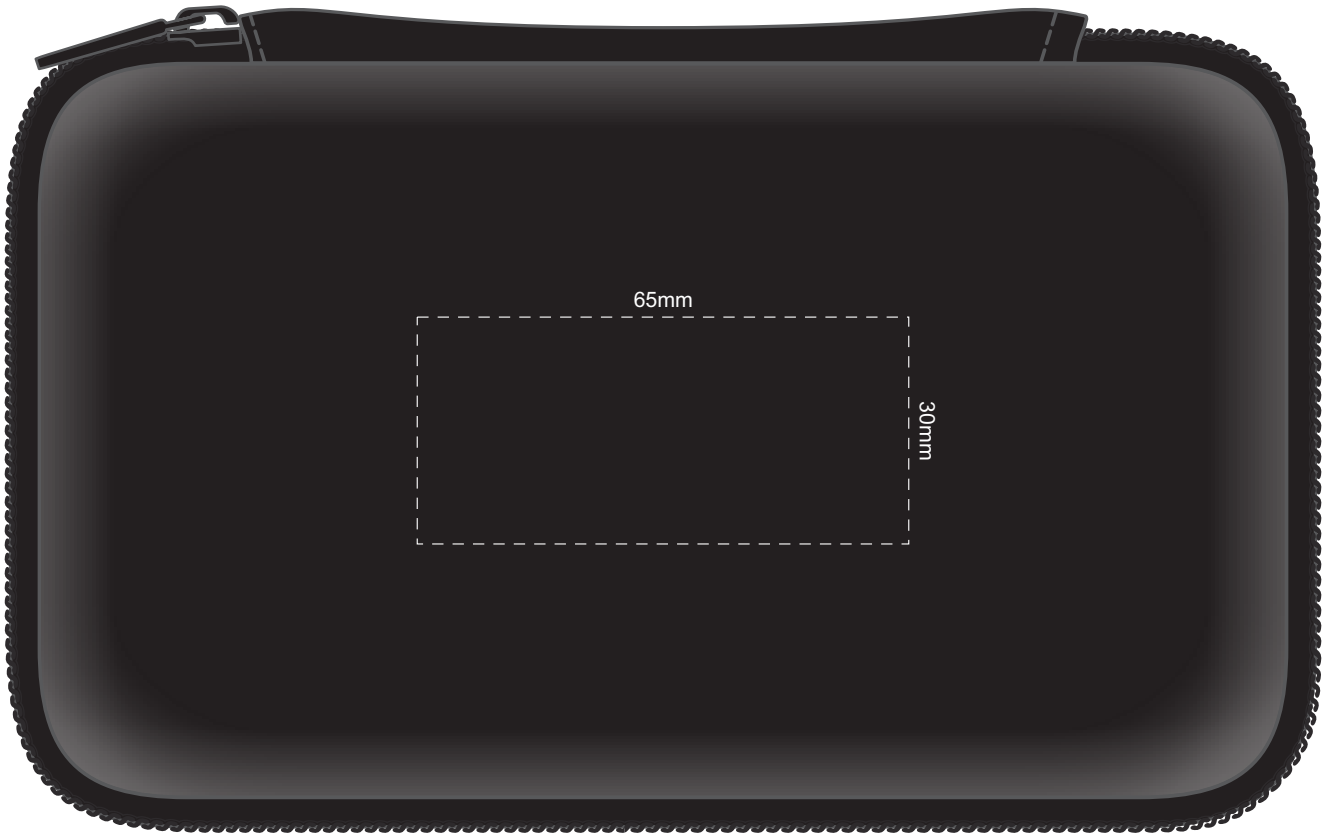

100% of Actual Size
Pad Print

Branding area can be moved **anywhere within the red line.**

100% of Actual Size
Engraving
Direct Digital

Branding area can be moved **anywhere within the red line**.
This product is a natural material, please allow
for variances in grain pattern and engraving colour.

 Engraves to a Natural Etch

100% of Actual Size
Pad Print

100% of Actual Size
Prism Digital Print