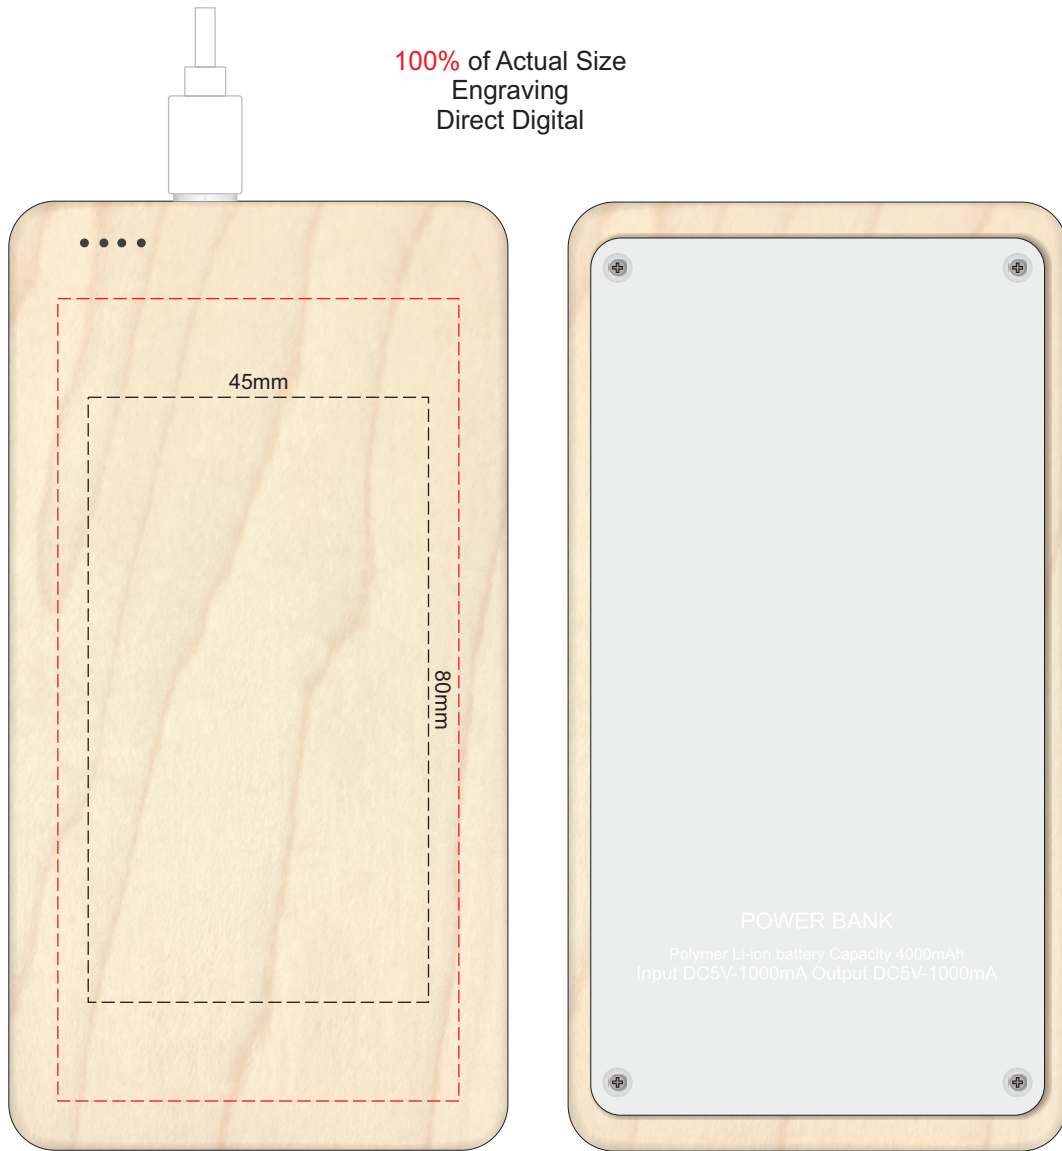

100% of Actual Size
Pad Print

Branding area can be moved **anywhere within the red line.**

100% of Actual Size
Engraving
Direct Digital

Branding area can be moved **anywhere within the red line**.
This product is a natural material, please allow
for variances in grain pattern and engraving colour.

 Engraves to a Natural Etch

100% of Actual Size
Pad Print

100% of Actual Size
Prism Digital Print