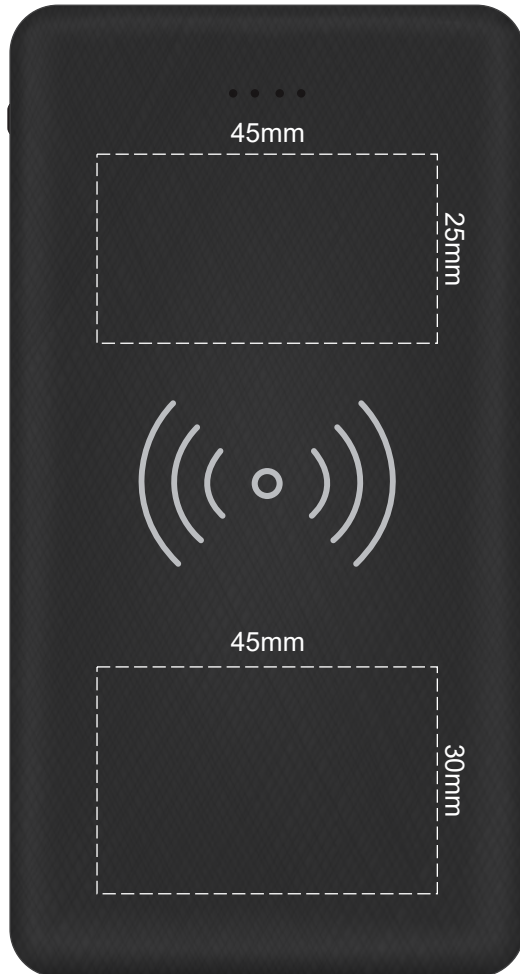

100% of Actual Size

Pad Print
Direct Digital

PRINT AREA

100% of Actual Size
Direct Digital

BACK
wireless function is not applicable

100% of Actual Size
Pad Print

BACK
wireless function is not applicable

100% of Actual Size
Pad Print

100% of Actual Size
Prism Digital Print