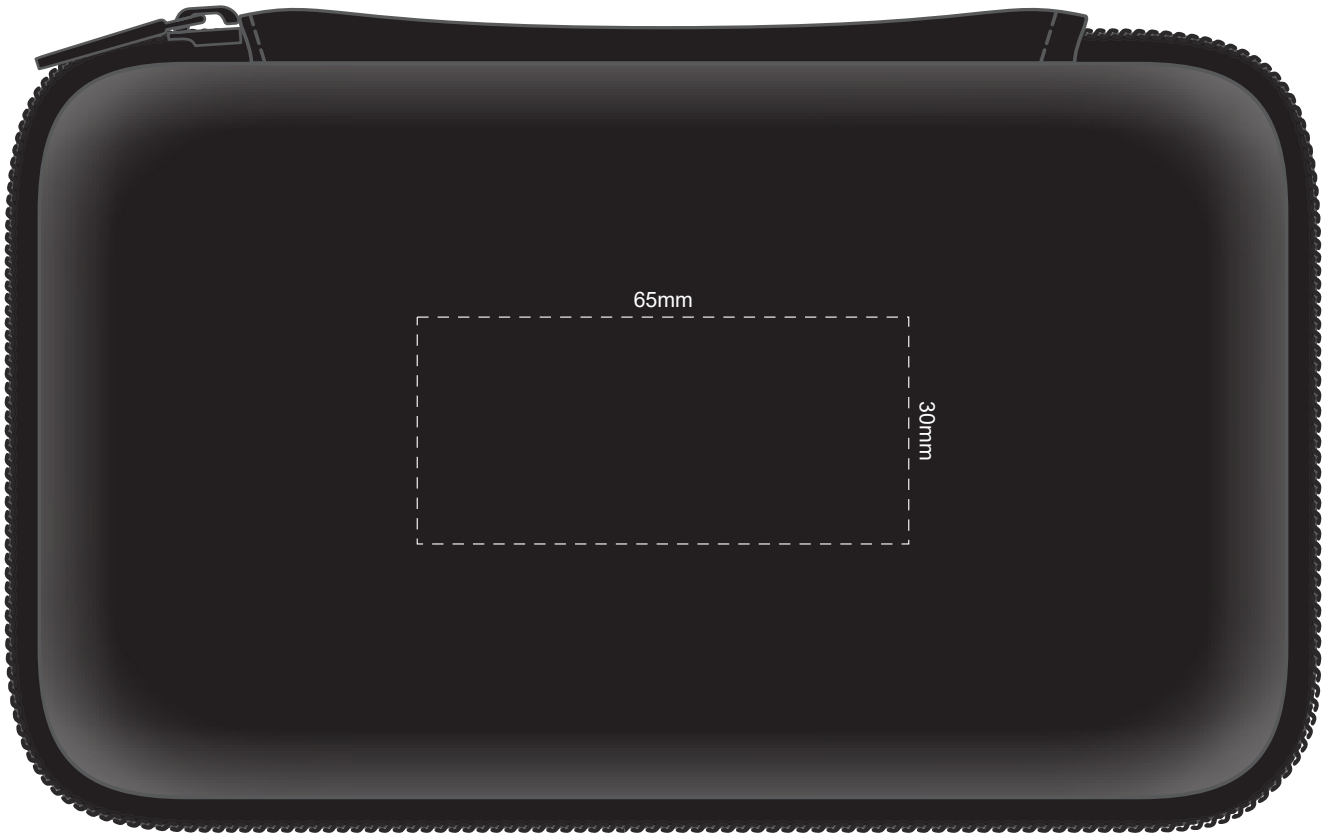

100% of Actual Size

Pad Print
Direct Digital

PRINT AREA

100% of Actual Size
Direct Digital

BACK
wireless function is not applicable

100% of Actual Size
Pad Print

BACK
wireless function is not applicable

100% of Actual Size
Pad Print

100% of Actual Size
Prism Digital Print