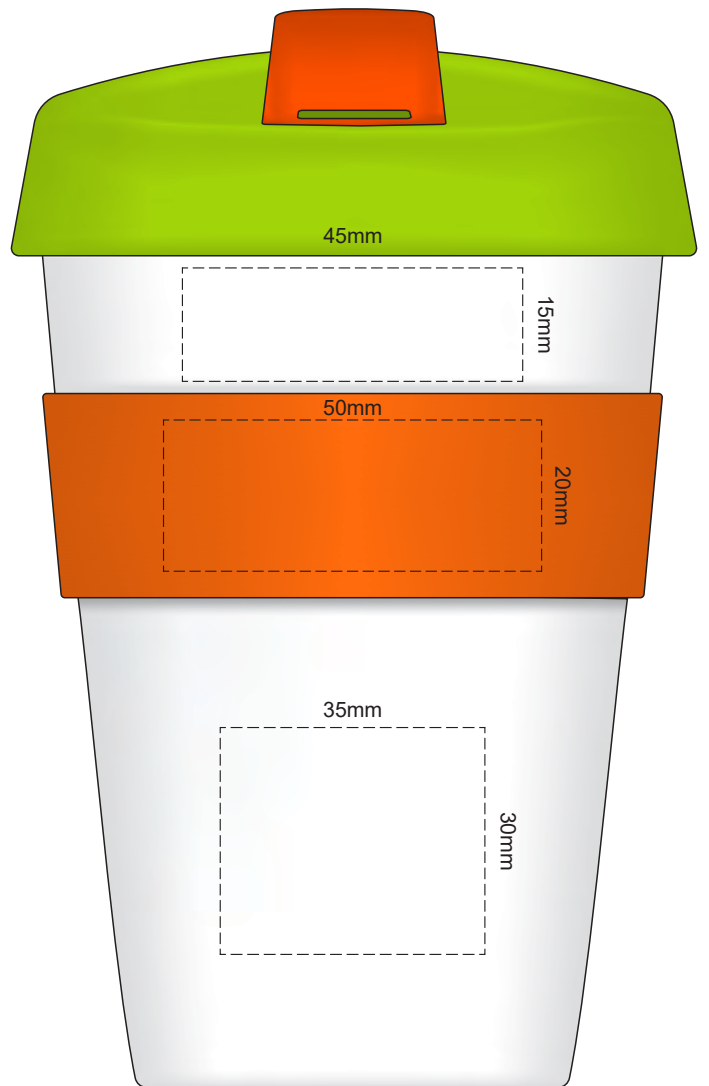

100% of Actual Size  
Pad Print

100% of Actual Size  
Pad Print

SIDE 1

SIDE 2

100% of Actual Size  
Screen Print (one colour)

100% of Actual Size  
Screen Print (one colour)  
Double sided template front & Back  
220mm

Red Line = Exact opposites of the product  
(centre artwork to the red line)

100% of Actual Size  
Silicone Digital Print  
Debossed

SIDE 1

SIDE 2

Flip colour	Lid colour	Band colour
Grey	X	Grey
White	X	White
Yellow	X	Yellow
Orange	X	Orange
Pink	X	Pink
Red	X	Red
Light Green	X	Light Green
Dark Green	X	Dark Green
Cyan	X	Cyan
Blue	X	Blue
Dark Blue	X	Dark Blue
Purple	X	Purple
Dark Grey	X	Dark Grey

Cup colour

White
Dark Grey

100% of Actual Size  
Digital Packaging Print  
FRONT

Artwork will be printed directly onto the product via CMYK printing (no white), colours will not be vibrant due to white ink not being available for this process.

**GIFT BOX SLEEVE**  
60% of Actual Size  
Digital Print

Blue Line = The SIGNIFICANT PRINT AREA  
(Keep all critical images & text within this box)  
Black Line = Maximum print area  
Pink Line = Bleed off to here  
Red Line = Fold Line