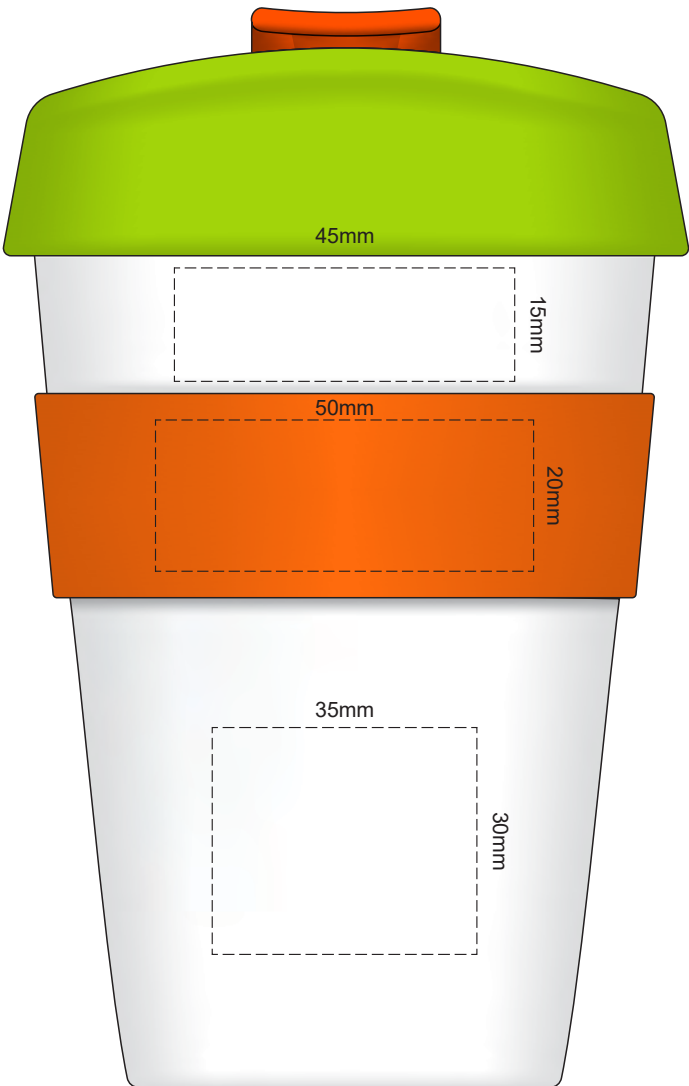

100% of Actual Size  
Pad Print

100% of Actual Size  
Pad Print

SIDE 1

SIDE 2

100% of Actual Size  
Screen Print (one colour)

100% of Actual Size  
Screen Print (one colour)  
Double sided template front & Back  
220mm

Red Line = Exact opposites of the product  
(centre artwork to the red line)

100% of Actual Size  
Silicone Digital Print  
Debossed

SIDE 1

SIDE 2

Flip colour	Lid colour	Band colour
Grey	X	Grey
White	X	White
Yellow	X	Yellow
Orange	X	Orange
Pink	X	Pink
Red	X	Red
Light Green	X	Light Green
Dark Green	X	Dark Green
Cyan	X	Cyan
Blue	X	Blue
Dark Blue	X	Dark Blue
Purple	X	Purple
Dark Grey	X	Dark Grey

Cup colour

White
Dark Grey

100% of Actual Size  
Digital Packaging Print  
FRONT

Artwork will be printed directly onto the product via CMYK printing (no white), colours will not be vibrant due to white ink not being available for this process.

**GIFT BOX SLEEVE**  
60% of Actual Size  
Digital Print

Blue Line = The SIGNIFICANT PRINT AREA  
(Keep all critical images & text within this box)  
Black Line = Maximum print area  
Pink Line = Bleed off to here  
Red Line = Fold Line