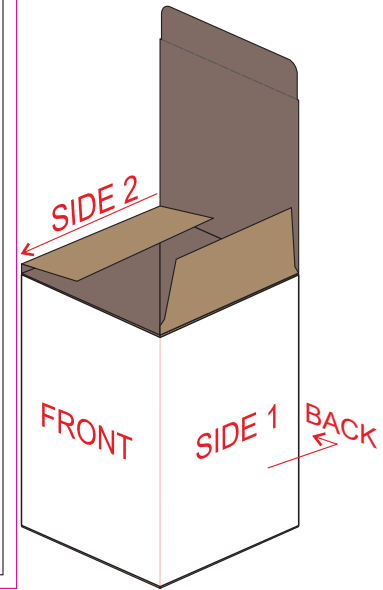

100% of Actual Size  
Pad Print

100% of Actual Size  
Pad Print

SIDE 1

SIDE 2

100% of Actual Size  
Screen Print (one colour)

100% of Actual Size  
Screen Print (one colour)  
Double sided template front & Back  
220mm

Red Line = Exact opposites of the product  
(centre artwork to the red line)

100% of Actual Size  
Silicone Digital Print  
Debossed

SIDE 1

SIDE 2

Flip colour	Lid colour	Band colour
Grey	X	Grey
White	X	White
Yellow	X	Yellow
Orange	X	Orange
Pink	X	Pink
Red	X	Red
Light Green	X	Light Green
Dark Green	X	Dark Green
Cyan	X	Cyan
Blue	X	Blue
Dark Blue	X	Dark Blue
Purple	X	Purple
Dark Grey	X	Dark Grey

Cup colour

White
Dark Grey

100% of Actual Size  
Digital Packaging Print  
FRONT

Artwork will be printed directly onto the product via CMYK printing (no white), colours will not be vibrant due to white ink not being available for this process.

**GIFT BOX SLEEVE**  
60% of Actual Size  
Digital Print

Blue Line = The SIGNIFICANT PRINT AREA  
(Keep all critical images & text within this box)  
Black Line = Maximum print area  
Pink Line = Bleed off to here  
Red Line = Fold Line