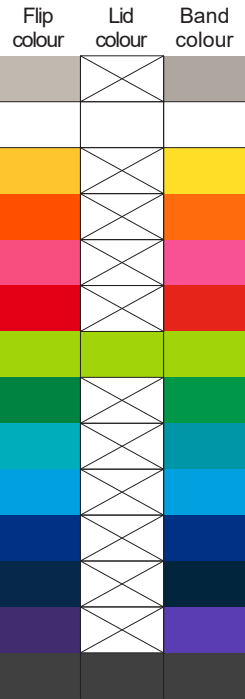

100% of Actual Size  
Pad Print

100% of Actual Size  
Pad Print

SIDE 1

SIDE 2

100% of Actual Size  
Screen Print (one colour)

100% of Actual Size  
Screen Print (one colour)  
Double sided template front & Back  
220mm

Red Line = Exact opposites of the product  
(centre artwork to the red line)

100% of Actual Size  
Silicone Digital Print  
Debossed

SIDE 1

SIDE 2

Flip colour	Lid colour	Band colour
Grey	X	Grey
White	X	White
Yellow	X	Yellow
Orange	X	Orange
Pink	X	Pink
Red	X	Red
Light Green	X	Light Green
Dark Green	X	Dark Green
Cyan	X	Cyan
Blue	X	Blue
Dark Blue	X	Dark Blue
Purple	X	Purple
Dark Grey	X	Dark Grey

Cup colour

White
Dark Grey

100% of Actual Size  
Digital Packaging Print  
FRONT

Artwork will be printed directly onto the product via CMYK printing (no white), colours will not be vibrant due to white ink not being available for this process.

**GIFT BOX SLEEVE**  
60% of Actual Size  
Digital Print

Blue Line = The SIGNIFICANT PRINT AREA  
(Keep all critical images & text within this box)  
Black Line = Maximum print area  
Pink Line = Bleed off to here  
Red Line = Fold Line