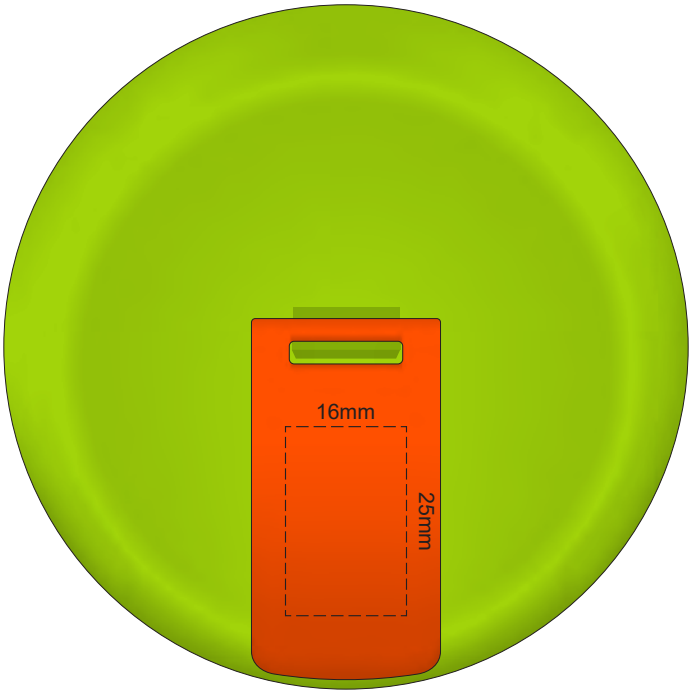

100% of Actual Size  
Pad Print

100% of Actual Size  
Pad Print

SIDE 1

SIDE 2

100% of Actual Size  
Screen Print (one colour)

100% of Actual Size  
Screen Print (one colour)  
Double sided template front & Back  
220mm

Red Line = Exact opposites of the product  
(centre artwork to the red line)

100% of Actual Size  
Silicone Digital Print  
Debossed

SIDE 1

SIDE 2

Flip colour	Lid colour	Band colour
Grey	X	Grey
White	X	White
Yellow	X	Yellow
Orange	X	Orange
Pink	X	Pink
Red	X	Red
Light Green	X	Light Green
Dark Green	X	Dark Green
Cyan	X	Cyan
Blue	X	Blue
Dark Blue	X	Dark Blue
Purple	X	Purple
Dark Grey	X	Dark Grey

Cup colour

White
Dark Grey

100% of Actual Size  
Digital Packaging Print  
FRONT

Artwork will be printed directly onto the product via CMYK printing (no white), colours will not be vibrant due to white ink not being available for this process.

**GIFT BOX SLEEVE**  
60% of Actual Size  
Digital Print

Blue Line = The SIGNIFICANT PRINT AREA  
(Keep all critical images & text within this box)  
Black Line = Maximum print area  
Pink Line = Bleed off to here  
Red Line = Fold Line