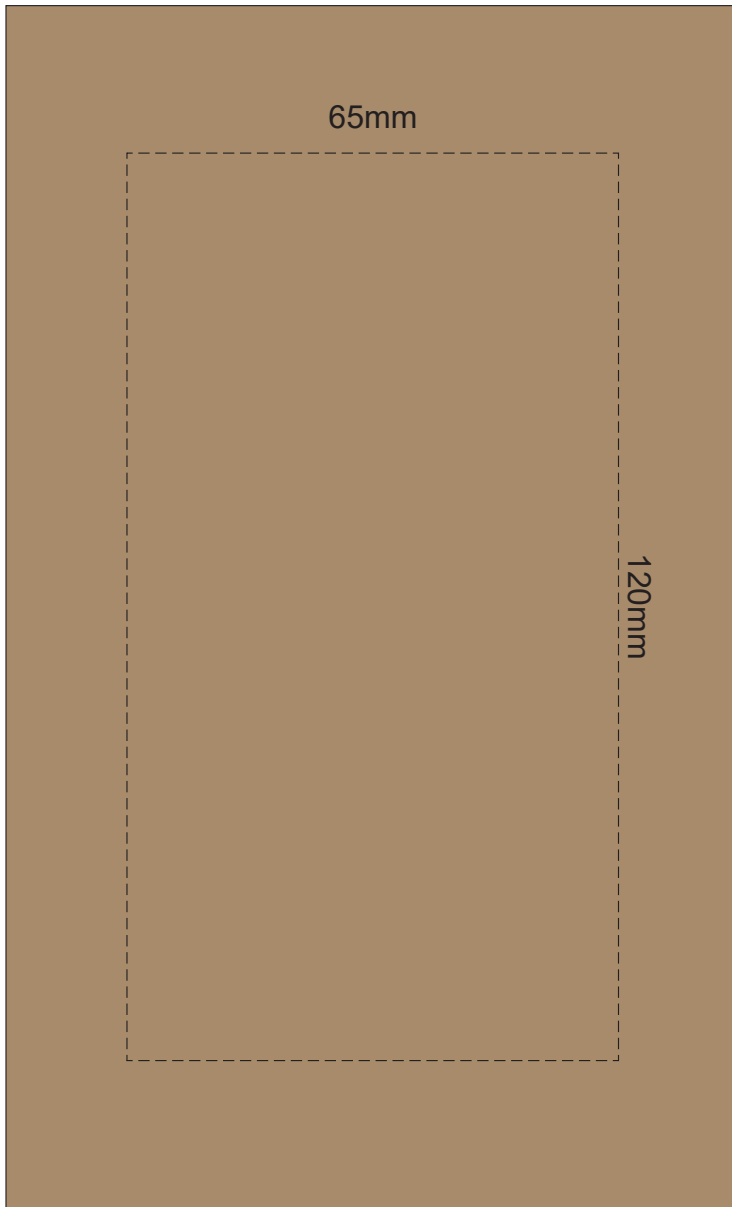

100% of Actual Size  
Pad Print

100% of Actual Size  
Pad Print

SIDE 1

SIDE 2

100% of Actual Size  
Screen Print (one colour)

100% of Actual Size  
Screen Print (one colour)  
Double sided template front & Back  
220mm

Red Line = Exact opposites of the product  
(centre artwork to the red line)

100% of Actual Size  
Silicone Digital Print  
Debossed

SIDE 1

SIDE 2

Flip colour	Lid colour	Band colour
Grey	X	Grey
White	X	White
Yellow	X	Yellow
Orange	X	Orange
Pink	X	Pink
Red	X	Red
Light Green	X	Light Green
Dark Green	X	Dark Green
Cyan	X	Cyan
Blue	X	Blue
Dark Blue	X	Dark Blue
Purple	X	Purple
Dark Grey	X	Dark Grey

Cup colour

White
Dark Grey

100% of Actual Size  
Digital Packaging Print  
FRONT

Artwork will be printed directly onto the product via CMYK printing (no white), colours will not be vibrant due to white ink not being available for this process.

**GIFT BOX SLEEVE**  
60% of Actual Size  
Digital Print

Blue Line = The SIGNIFICANT PRINT AREA  
(Keep all critical images & text within this box)  
Black Line = Maximum print area  
Pink Line = Bleed off to here  
Red Line = Fold Line