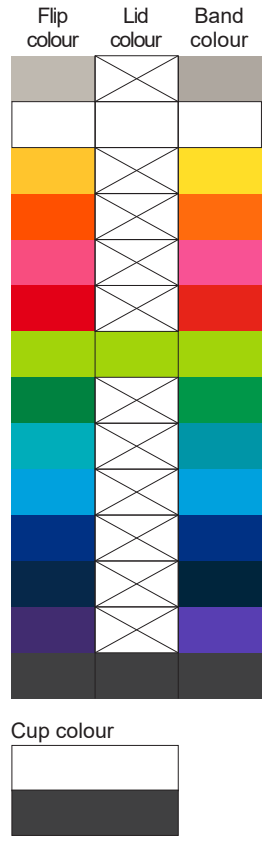

100% of Actual Size  
Pad Print

100% of Actual Size  
Pad Print

SIDE 1

SIDE 2

100% of Actual Size  
Screen Print (one colour)

100% of Actual Size  
Screen Print (one colour)  
Double sided template front & Back  
220mm

Red Line = Exact opposites of the product  
(centre artwork to the red line)

100% of Actual Size  
Silicone Digital Print  
Debossed

SIDE 1

SIDE 2

Flip colour	Lid colour	Band colour
Grey	X	Grey
White	X	White
Yellow	X	Yellow
Orange	X	Orange
Pink	X	Pink
Red	X	Red
Light Green	X	Light Green
Dark Green	X	Dark Green
Cyan	X	Cyan
Blue	X	Blue
Dark Blue	X	Dark Blue
Purple	X	Purple
Dark Grey	X	Dark Grey

Cup colour

White
Dark Grey

100% of Actual Size  
Digital Packaging Print  
FRONT

Artwork will be printed directly onto the product via CMYK printing (no white), colours will not be vibrant due to white ink not being available for this process.

**GIFT BOX SLEEVE**  
60% of Actual Size  
Digital Print

Blue Line = The SIGNIFICANT PRINT AREA  
(Keep all critical images & text within this box)  
Black Line = Maximum print area  
Pink Line = Bleed off to here  
Red Line = Fold Line