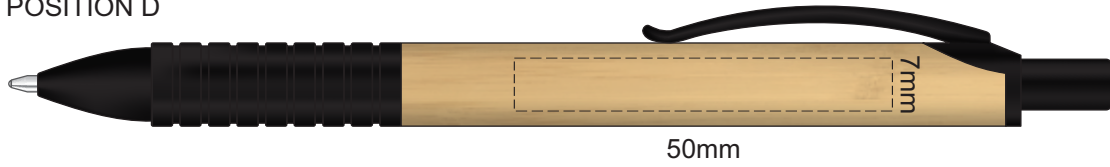

100% of Actual Size
Pad Print

POSITION D

POSITION E

100% of Actual Size
Laser Engraving

POSITION D

POSITION E

NOTE: This product is a natural material,
please allow for variances in grain pattern and engraving colour.

Laser Engraves to a Natural Etch