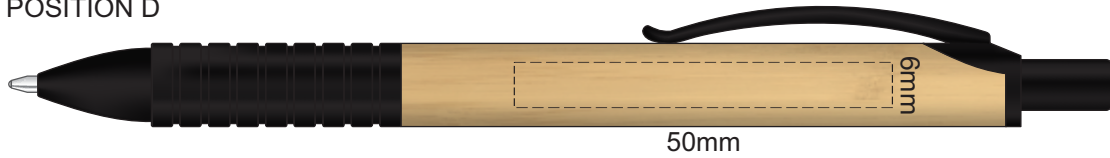

100% of Actual Size
Pad Print

POSITION D

POSITION E

100% of Actual Size
Laser Engraving

POSITION D

POSITION E

NOTE: This product is a natural material,
please allow for variances in grain pattern and engraving colour.

Laser Engraves to a Natural Etch