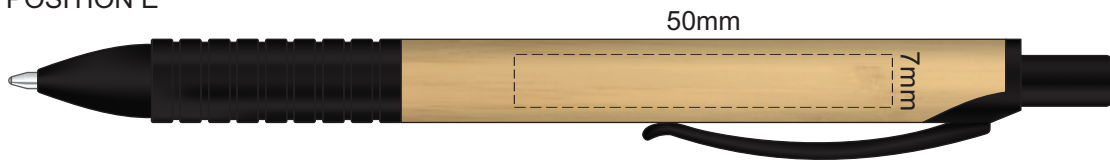

100% of Actual Size
Pad Print

POSITION D

POSITION E

100% of Actual Size
Laser Engraving

POSITION D

POSITION E

NOTE: This product is a natural material,
please allow for variances in grain pattern and engraving colour.

Laser Engraves to a Natural Etch