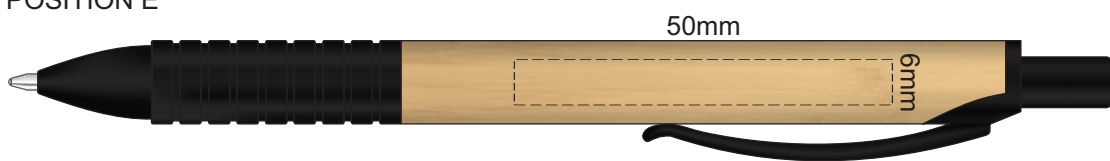

100% of Actual Size
Pad Print

POSITION D

POSITION E

100% of Actual Size
Laser Engraving

POSITION D

POSITION E

NOTE: This product is a natural material,
please allow for variances in grain pattern and engraving colour.

Laser Engraves to a Natural Etch