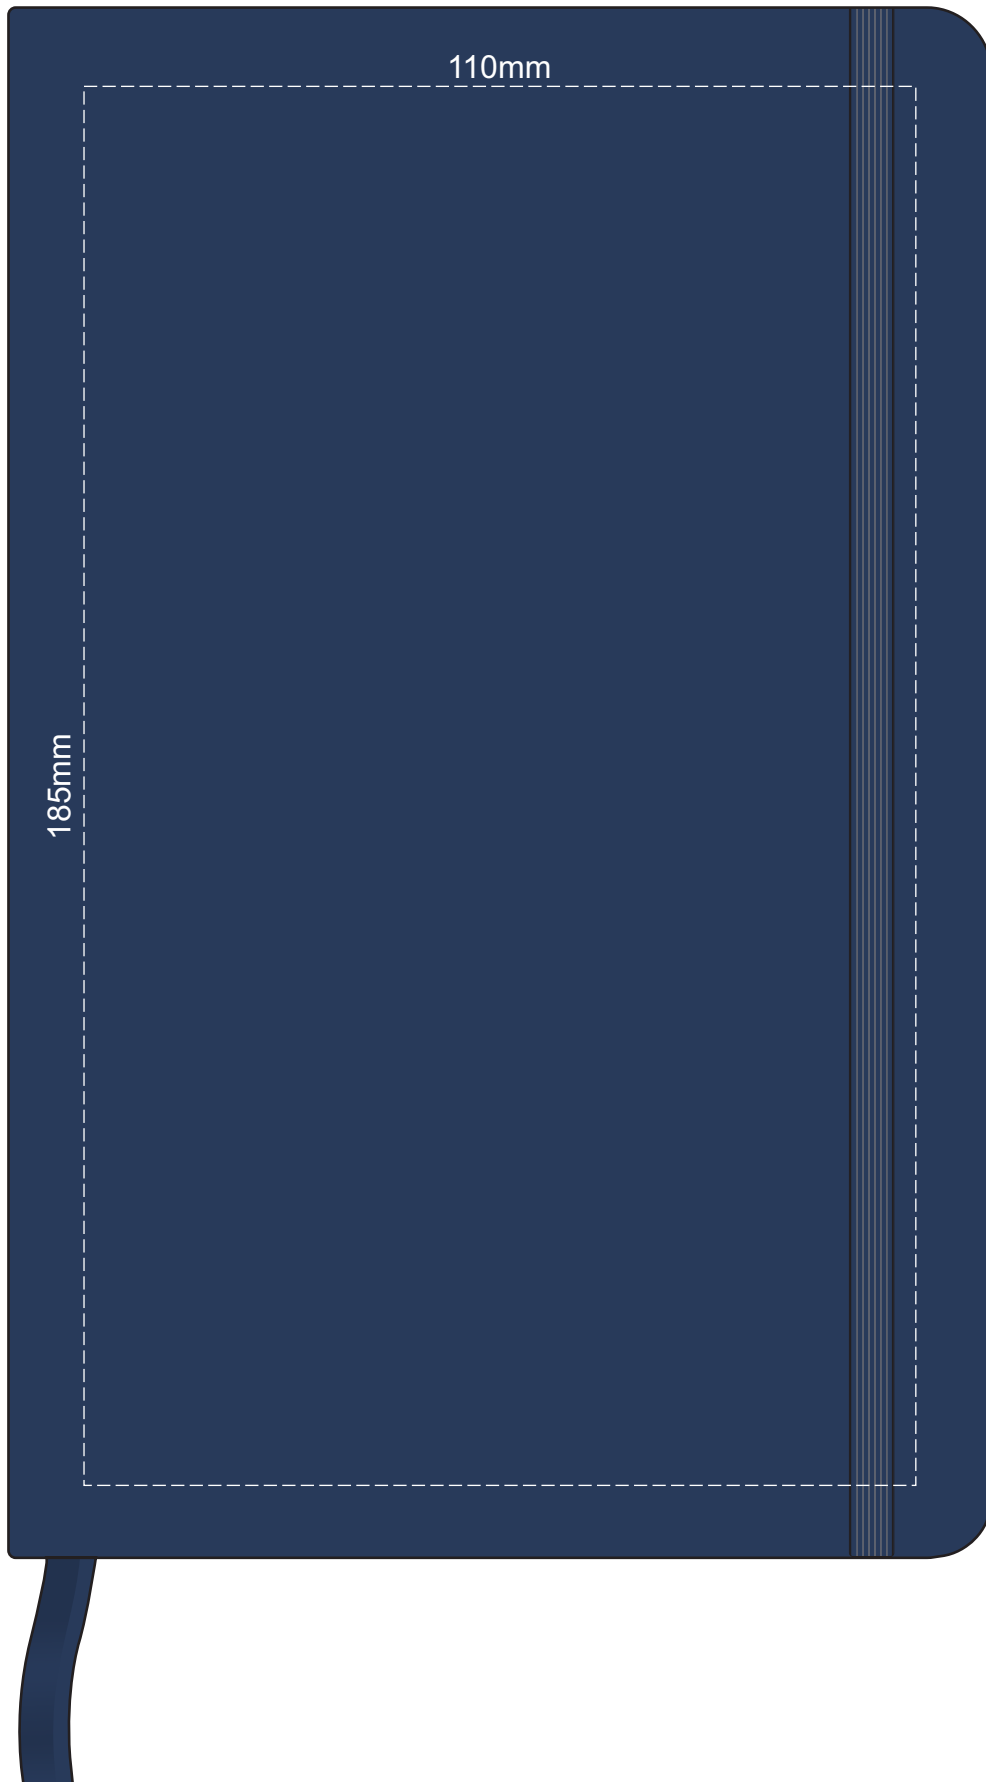

100% of Actual Size  
Pad Print

Branding area can be moved anywhere within the red line

100% of Actual Size  
Screen Print (one colour)

100% of Actual Size  
Thermo Debossing  
Thermo Debossing XL

Print area 100 x 90mm is moveable within the XL deboss area and can rotate to suit.

100% of Actual Size  
Foil Printing Front Cover  
FRONT ONLY

100% of Actual Size  
Pad Print (back)

Branding area can be moved anywhere within the red line

100% of Actual Size  
Screen Print (One Colour Only)  
(Back)

100% of Actual Size  
Thermo Debossing (back)  
Thermo Debossing XL (back)

Print area 85x90mm is moveable within the XL deboss area.