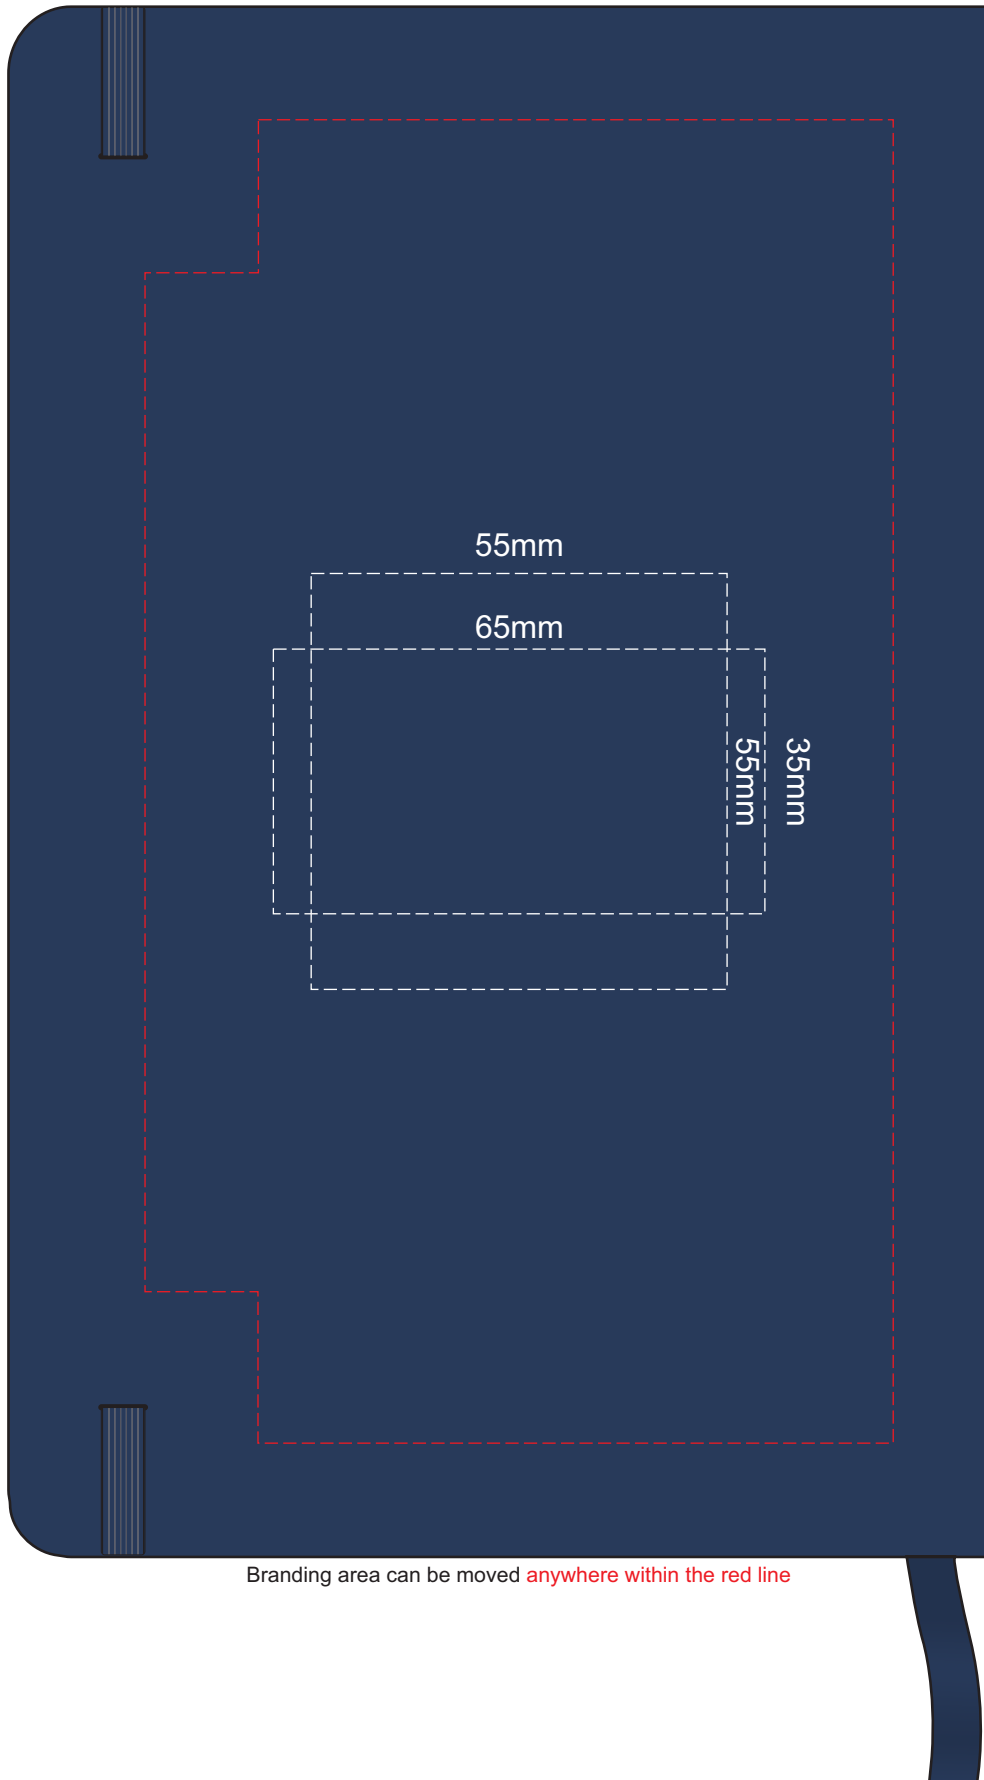

100% of Actual Size  
Pad Print

Branding area can be moved anywhere within the red line

100% of Actual Size  
Screen Print (one colour)

100% of Actual Size  
Thermo Debossing  
Thermo Debossing XL

Print area 100 x 90mm is moveable within the XL deboss area and can rotate to suit.

100% of Actual Size  
Foil Printing Front Cover  
FRONT ONLY

100% of Actual Size  
Pad Print (back)

Branding area can be moved anywhere within the red line

100% of Actual Size  
Screen Print (One Colour Only)  
(Back)

100% of Actual Size  
Thermo Debossing (back)  
Thermo Debossing XL (back)

Print area 85x90mm is moveable within the XL deboss area.