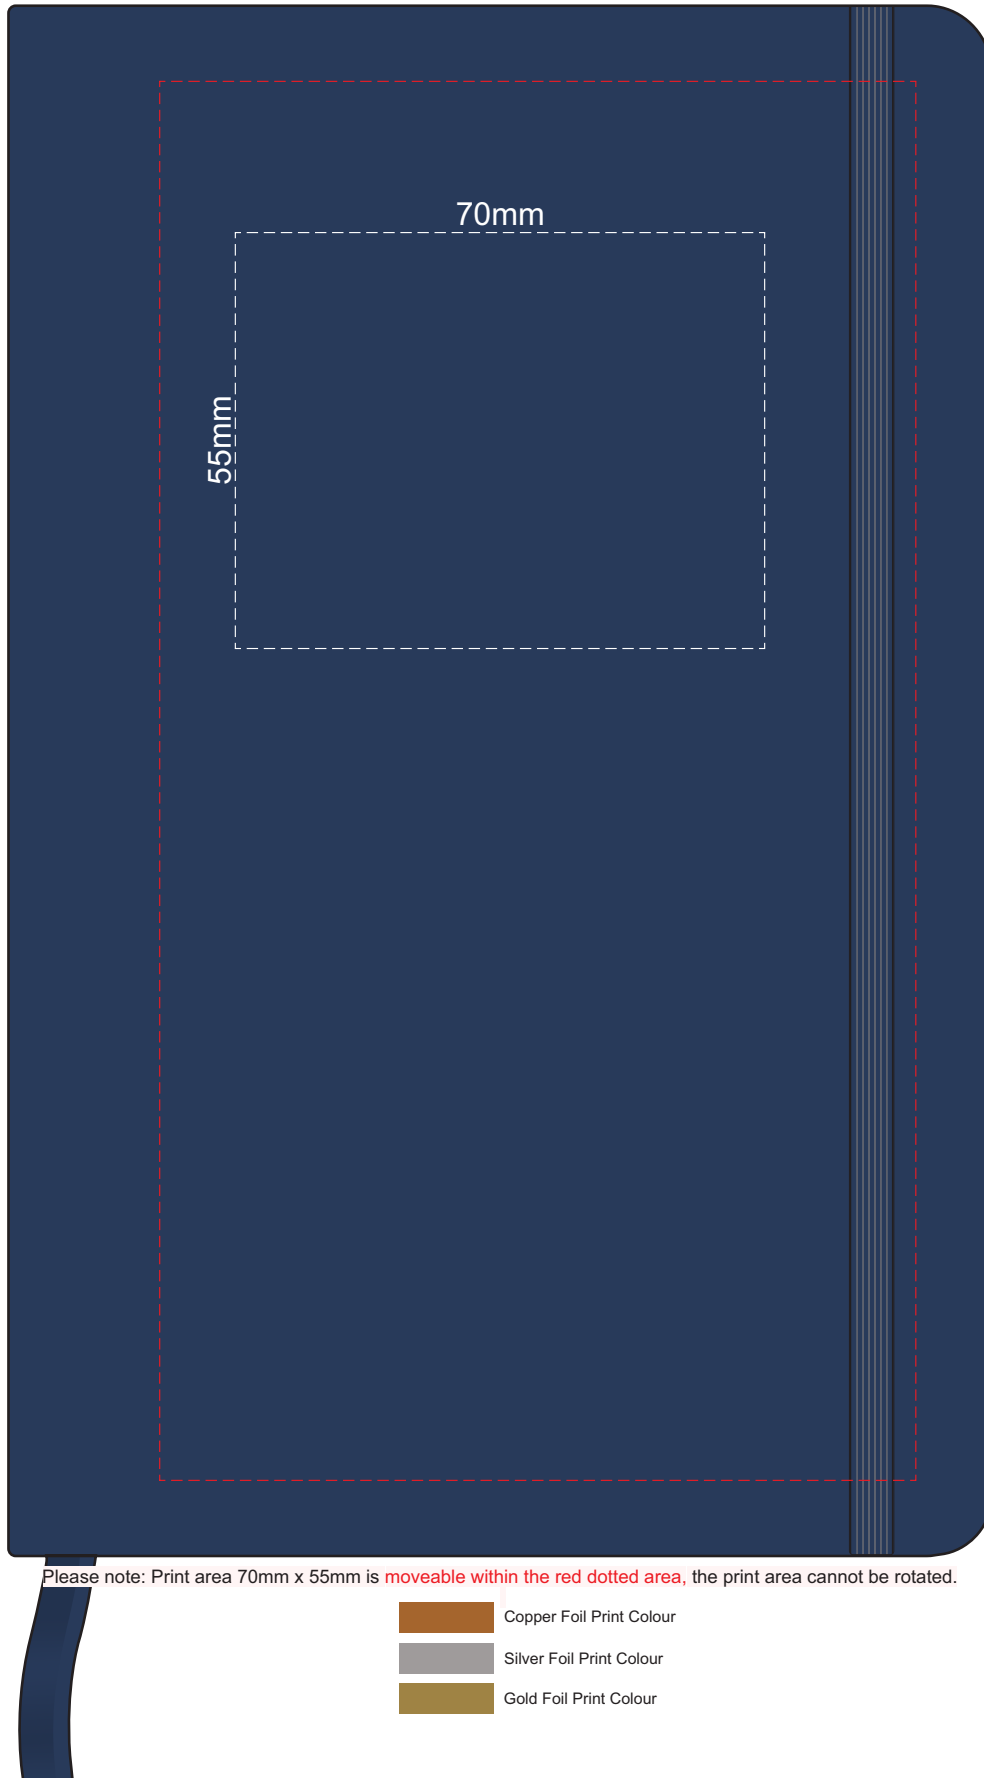

100% of Actual Size  
Pad Print

Branding area can be moved anywhere within the red line

100% of Actual Size  
Screen Print (one colour)

100% of Actual Size  
Thermo Debossing  
Thermo Debossing XL

Print area 100 x 90mm is moveable within the XL deboss area and can rotate to suit.

100% of Actual Size  
Foil Printing Front Cover  
FRONT ONLY

100% of Actual Size  
Pad Print (back)

Branding area can be moved anywhere within the red line

100% of Actual Size  
Screen Print (One Colour Only)  
(Back)

100% of Actual Size  
Thermo Debossing (back)  
Thermo Debossing XL (back)

Print area 85x90mm is moveable within the XL deboss area.