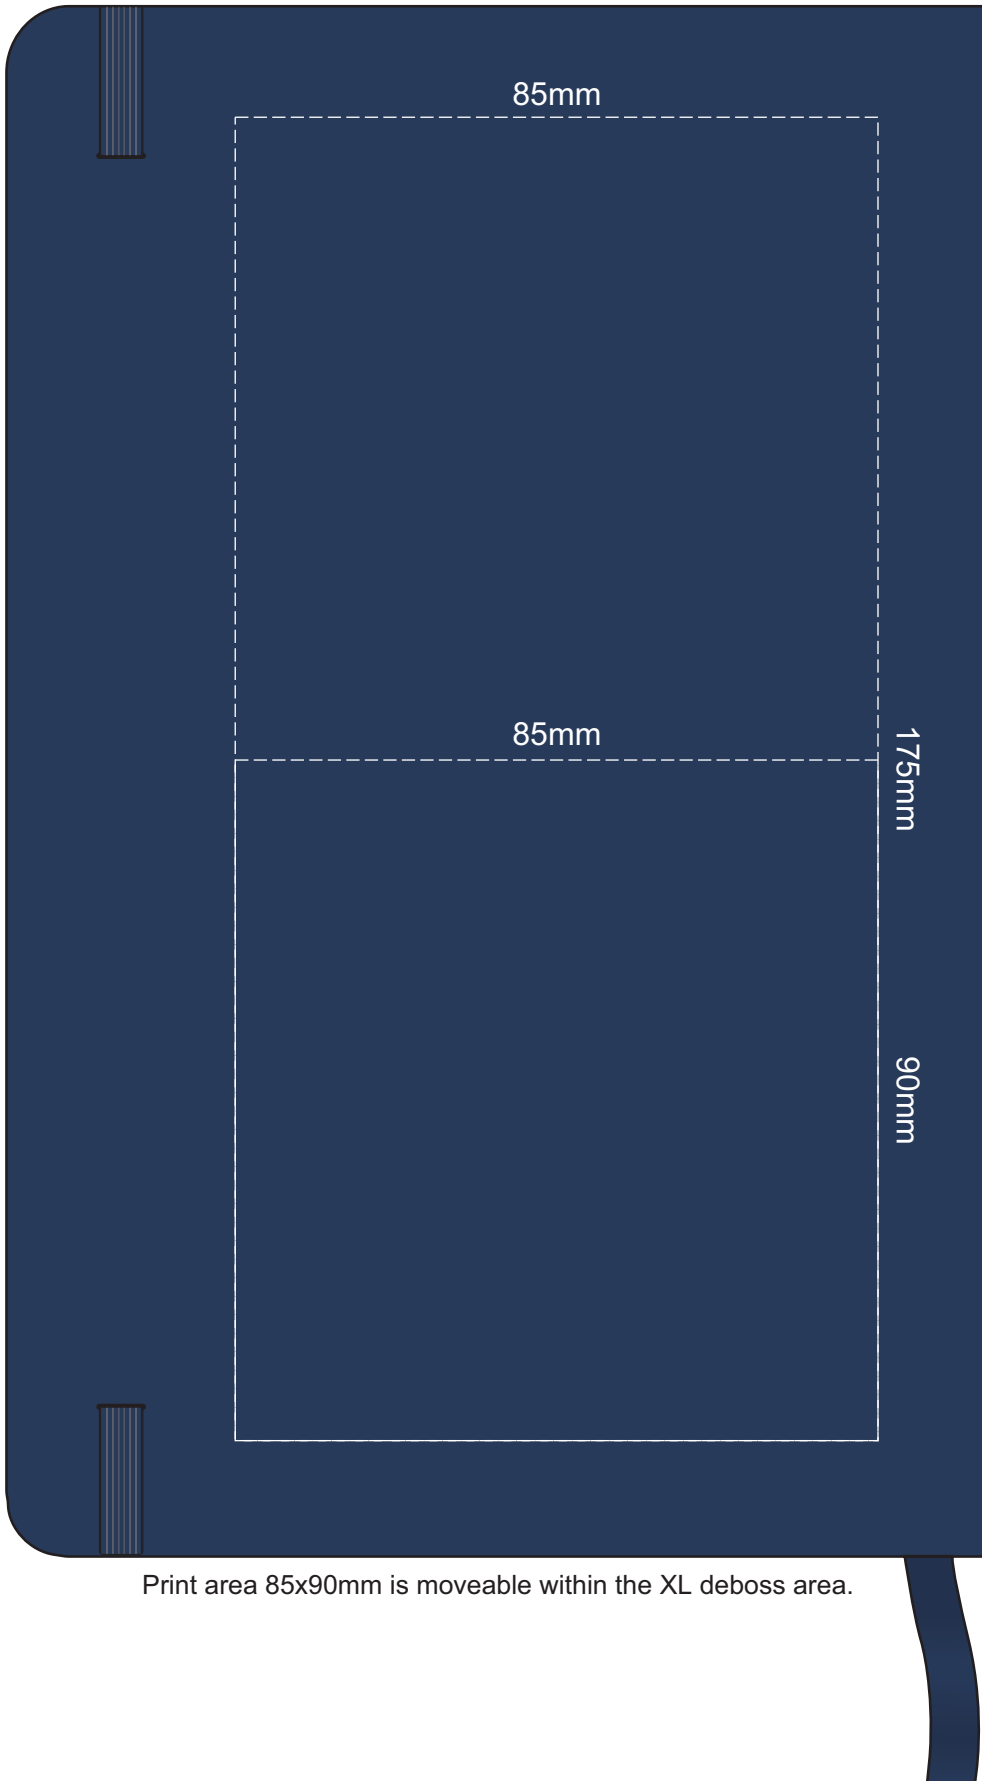

100% of Actual Size  
Pad Print

Branding area can be moved anywhere within the red line

100% of Actual Size  
Screen Print (one colour)

100% of Actual Size  
Thermo Debossing  
Thermo Debossing XL

Print area 100 x 90mm is moveable within the XL deboss area and can rotate to suit.

100% of Actual Size  
Foil Printing Front Cover  
FRONT ONLY

100% of Actual Size  
Pad Print (back)

Branding area can be moved anywhere within the red line

100% of Actual Size  
Screen Print (One Colour Only)  
(Back)

100% of Actual Size  
Thermo Debossing (back)  
Thermo Debossing XL (back)

Print area 85x90mm is moveable within the XL deboss area.