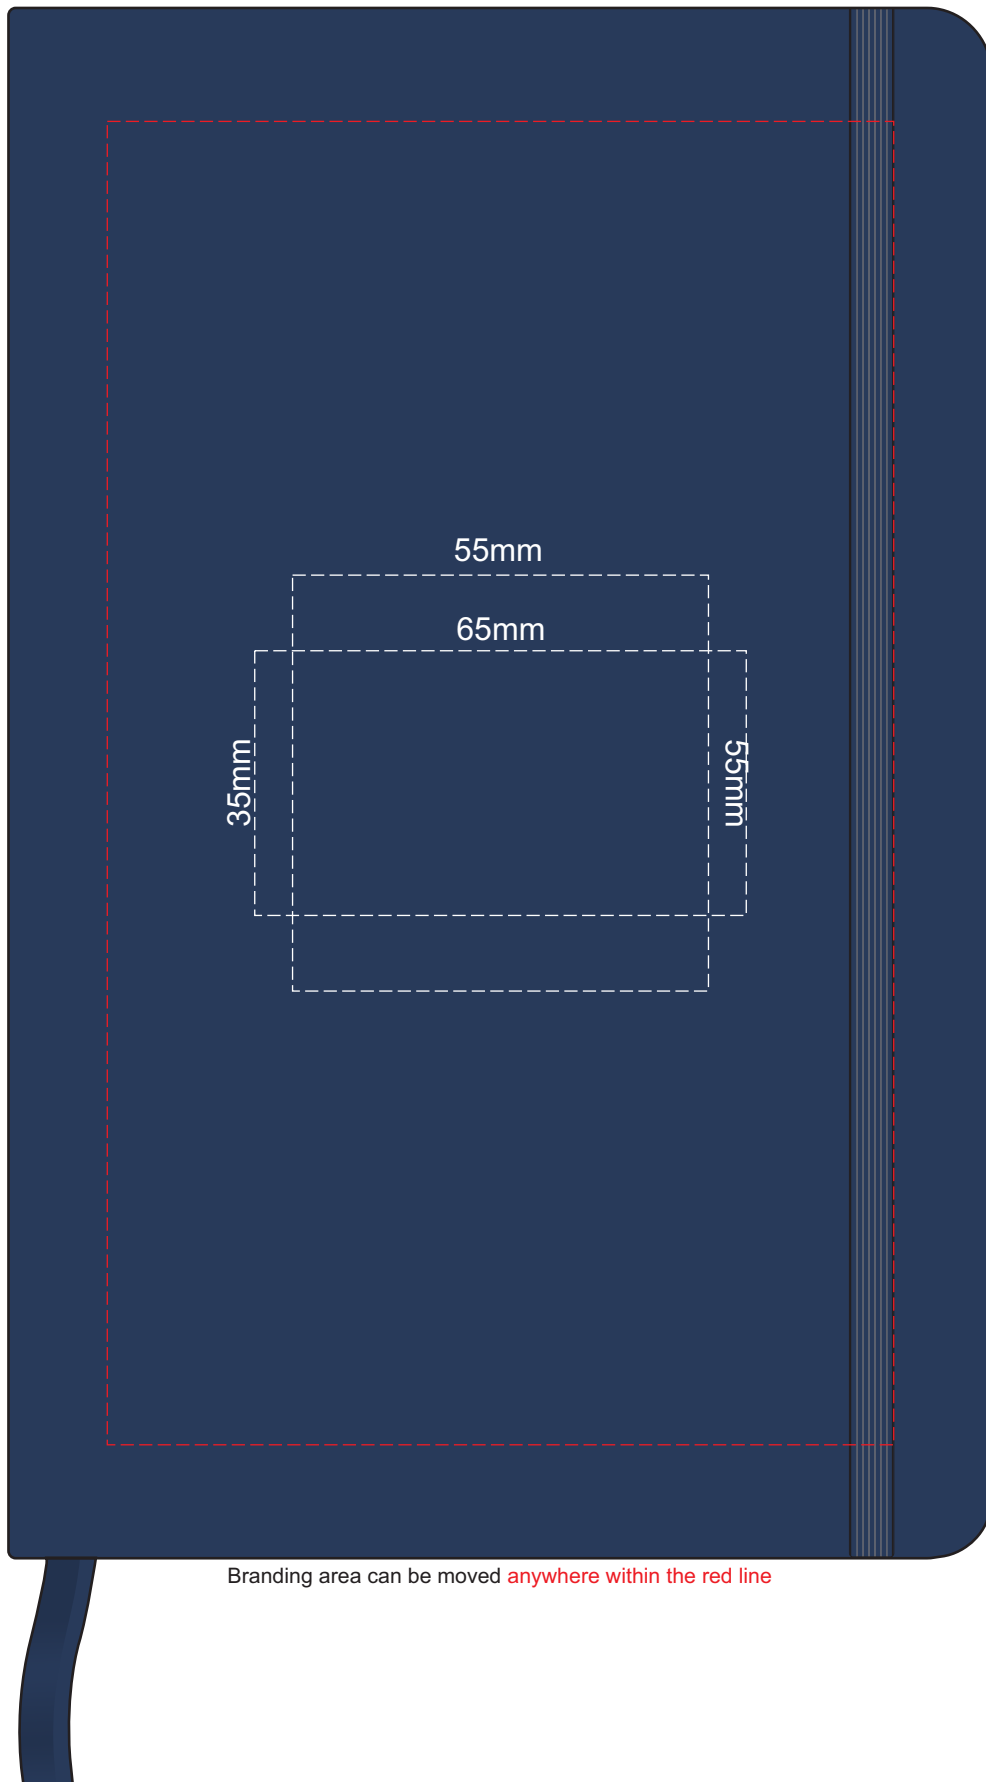

100% of Actual Size  
Pad Print

Branding area can be moved anywhere within the red line

100% of Actual Size  
Screen Print (one colour)

100% of Actual Size  
Thermo Debossing  
Thermo Debossing XL

Print area 100 x 90mm is moveable within the XL deboss area and can rotate to suit.

100% of Actual Size  
Foil Printing Front Cover  
FRONT ONLY

100% of Actual Size  
Pad Print (back)

Branding area can be moved anywhere within the red line

100% of Actual Size  
Screen Print (One Colour Only)  
(Back)

100% of Actual Size  
Thermo Debossing (back)  
Thermo Debossing XL (back)

Print area 85x90mm is moveable within the XL deboss area.