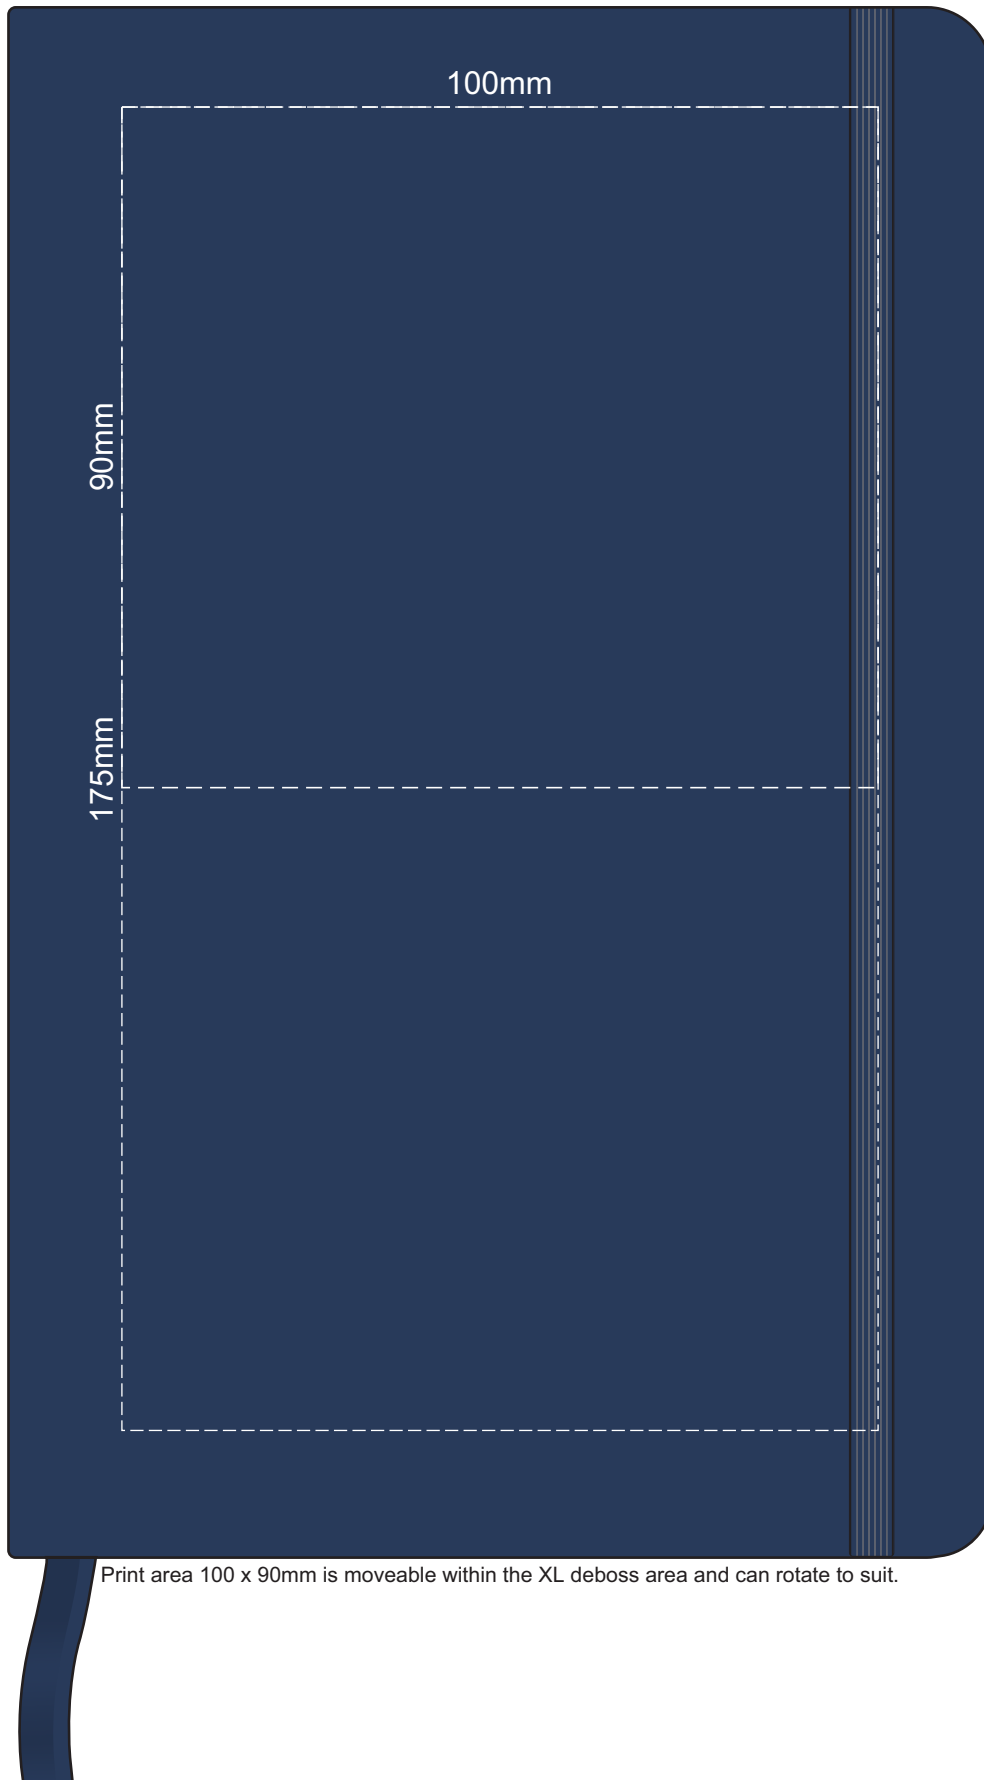

100% of Actual Size  
Pad Print

Branding area can be moved anywhere within the red line

100% of Actual Size  
Screen Print (one colour)

100% of Actual Size  
Thermo Debossing  
Thermo Debossing XL

Print area 100 x 90mm is moveable within the XL deboss area and can rotate to suit.

100% of Actual Size  
Foil Printing Front Cover  
FRONT ONLY

100% of Actual Size  
Pad Print (back)

Branding area can be moved anywhere within the red line

100% of Actual Size  
Screen Print (One Colour Only)  
(Back)

100% of Actual Size  
Thermo Debossing (back)  
Thermo Debossing XL (back)

Print area 85x90mm is moveable within the XL deboss area.