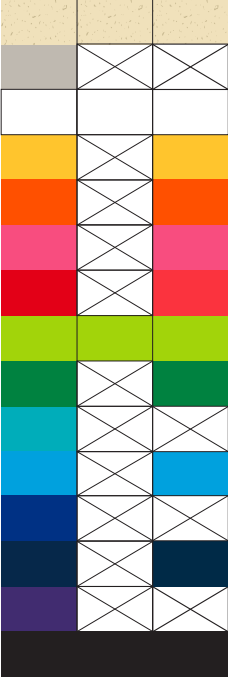

Flip colour Lid colour Cup colour

100% of Actual Size
Pad Print

+Natura has speckles

This band is a natural material with variances in texture and colour which may effect the finished result

Flip colour	Lid colour	Cup colour
Light beige	White with X	Light beige
Grey	White with X	White
White	White with X	White
Yellow	White with X	Yellow
Orange	White with X	Orange
Pink	White with X	Pink
Red	White with X	Red
Light green	Light green	Light green
Dark green	White with X	Dark green
Cyan	White with X	White with X
Blue	White with X	Blue
Dark blue	White with X	Dark blue
Purple	White with X	White with X
Black	Black	Black

100% of Actual Size
Laser Engraving

+Natura has speckles

This band is a natural material with variances in texture and colour which may effect the finished result

 Engraved Finish

100% of Actual Size
Digital Packaging Print
FRONT

Artwork will be printed directly onto the product via CMYK printing (no white), colours will not be vibrant due to white ink not being available for this process.

GIFT BOX SLEEVE

60% of Actual Size
Digital Print
393mm

Blue Line = The SIGNIFICANT PRINT AREA
(Keep all critical images & text within this box)

Black Line = Maximum print area

Pink Line = Bleed off to here

Red Line = Fold Line