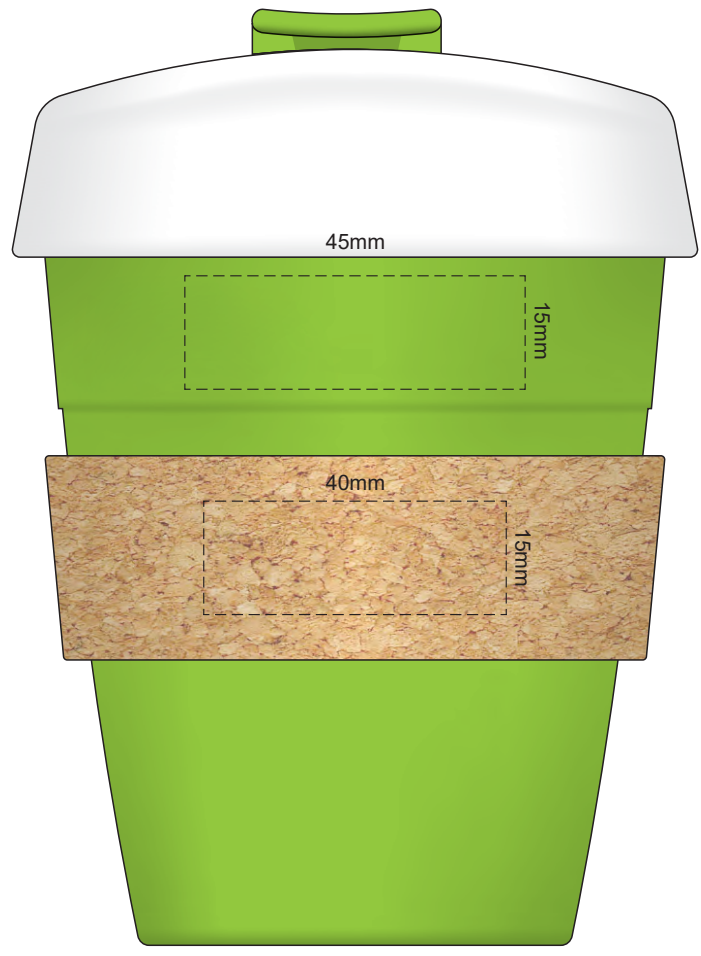

Flip colour Lid colour Cup colour

100% of Actual Size
Pad Print

+Natura has speckles

This band is a natural material with variances in texture and colour which may effect the finished result

Flip colour	Lid colour	Cup colour
Light beige	White with X	Light beige
Grey	White with X	White
White	White with X	White
Yellow	White with X	Yellow
Orange	White with X	Orange
Pink	White with X	Pink
Red	White with X	Red
Light green	Light green	Light green
Dark green	White with X	Dark green
Cyan	White with X	White with X
Blue	White with X	Blue
Dark blue	White with X	Dark blue
Purple	White with X	White with X
Black	Black	Black

100% of Actual Size
Laser Engraving

+Natura has speckles

This band is a natural material with variances in texture and colour which may effect the finished result

 Engraved Finish

100% of Actual Size
Digital Packaging Print
FRONT

Artwork will be printed directly onto the product via CMYK printing (no white), colours will not be vibrant due to white ink not being available for this process.

GIFT BOX SLEEVE

60% of Actual Size
Digital Print
393mm

Blue Line = The SIGNIFICANT PRINT AREA
(Keep all critical images & text within this box)

Black Line = Maximum print area

Pink Line = Bleed off to here

Red Line = Fold Line