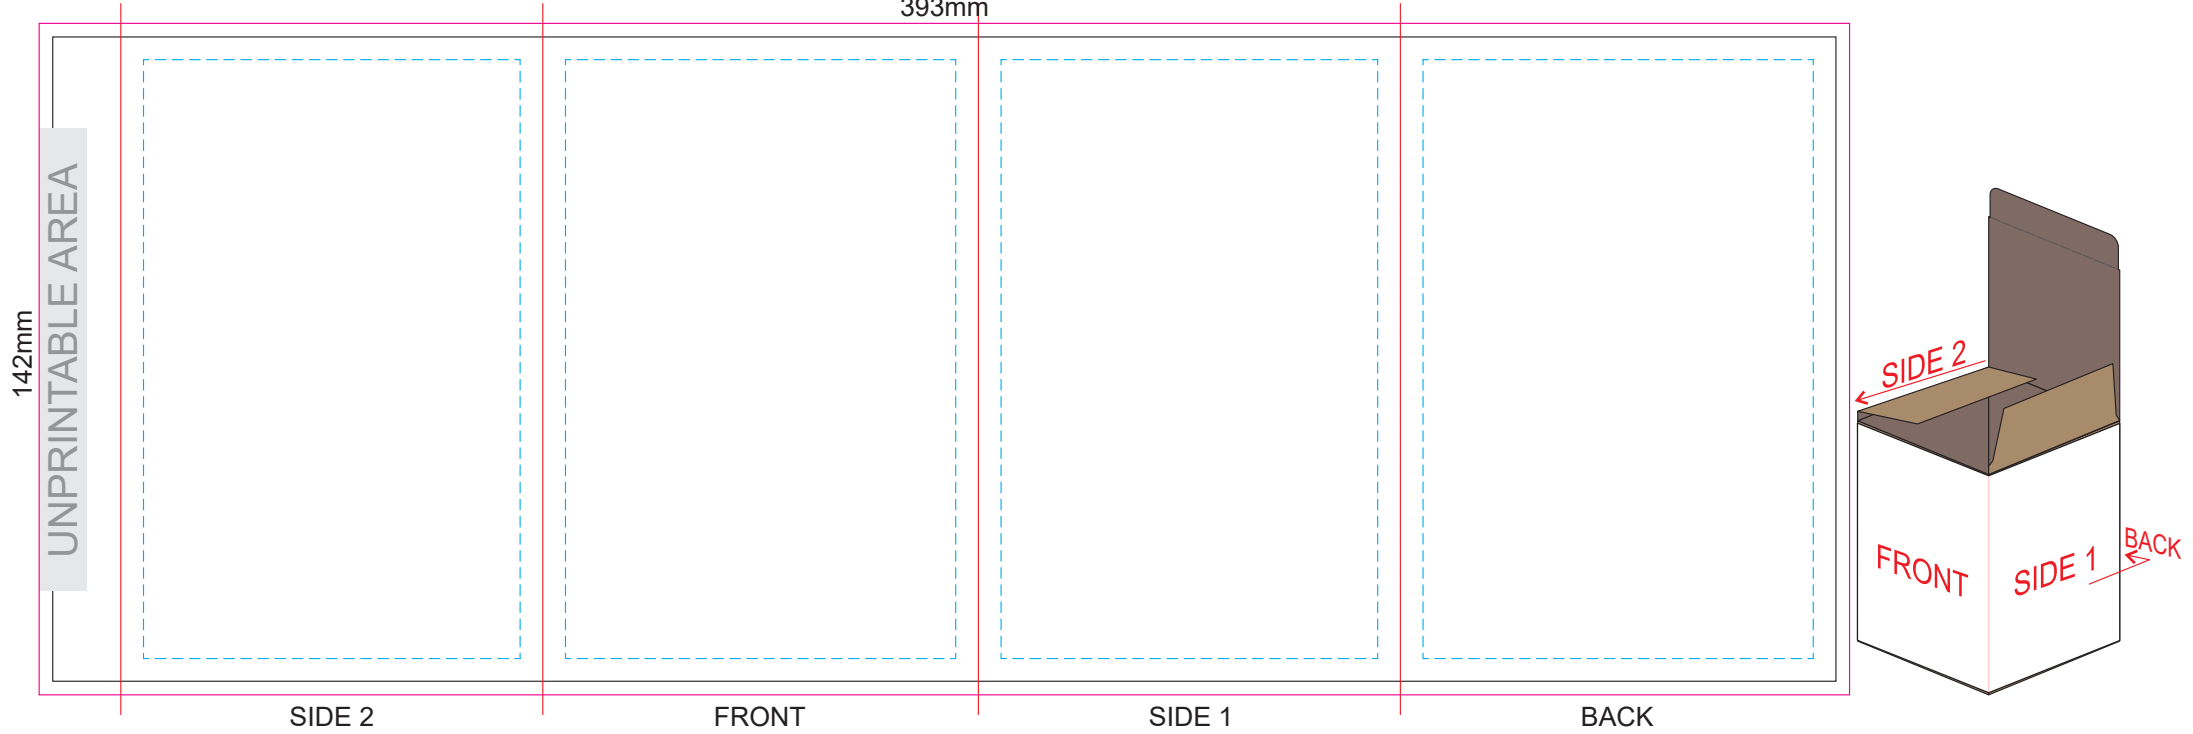

Flip colour Lid colour Cup colour

100% of Actual Size
Pad Print

+Natura has speckles

This band is a natural material with variances in texture and colour which may effect the finished result

Flip colour	Lid colour	Cup colour
Light beige	White with X	Light beige
Grey	White with X	White
White	White with X	White
Yellow	White with X	Yellow
Orange	White with X	Orange
Pink	White with X	Pink
Red	White with X	Red
Light green	Light green	Light green
Dark green	White with X	Dark green
Cyan	White with X	White with X
Blue	White with X	Blue
Dark blue	White with X	Dark blue
Purple	White with X	White with X
Black	Black	Black

100% of Actual Size
Laser Engraving

+Natura has speckles

This band is a natural material with variances in texture and colour which may effect the finished result

 Engraved Finish

100% of Actual Size
Digital Packaging Print
FRONT

Artwork will be printed directly onto the product via CMYK printing (no white), colours will not be vibrant due to white ink not being available for this process.

GIFT BOX SLEEVE

60% of Actual Size
Digital Print
393mm

Blue Line = The SIGNIFICANT PRINT AREA
(Keep all critical images & text within this box)

Black Line = Maximum print area

Pink Line = Bleed off to here

Red Line = Fold Line