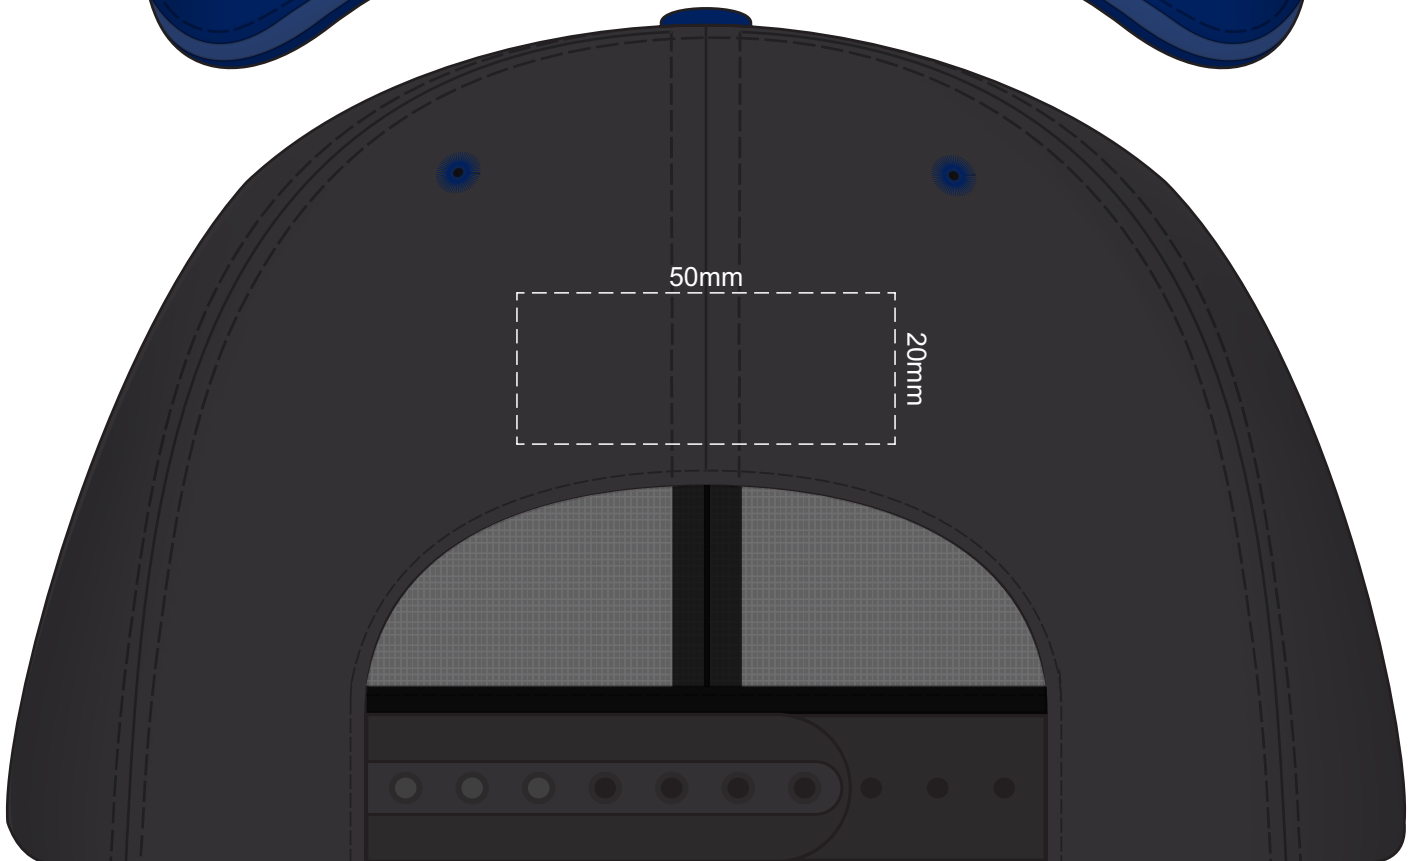

100% of Actual Size  
Colourflex Transfer  
Faux Embroidery  
DigiFlex Transfer  
FRONT

100% of Actual Size  
Embroidery  
FRONT

BACK