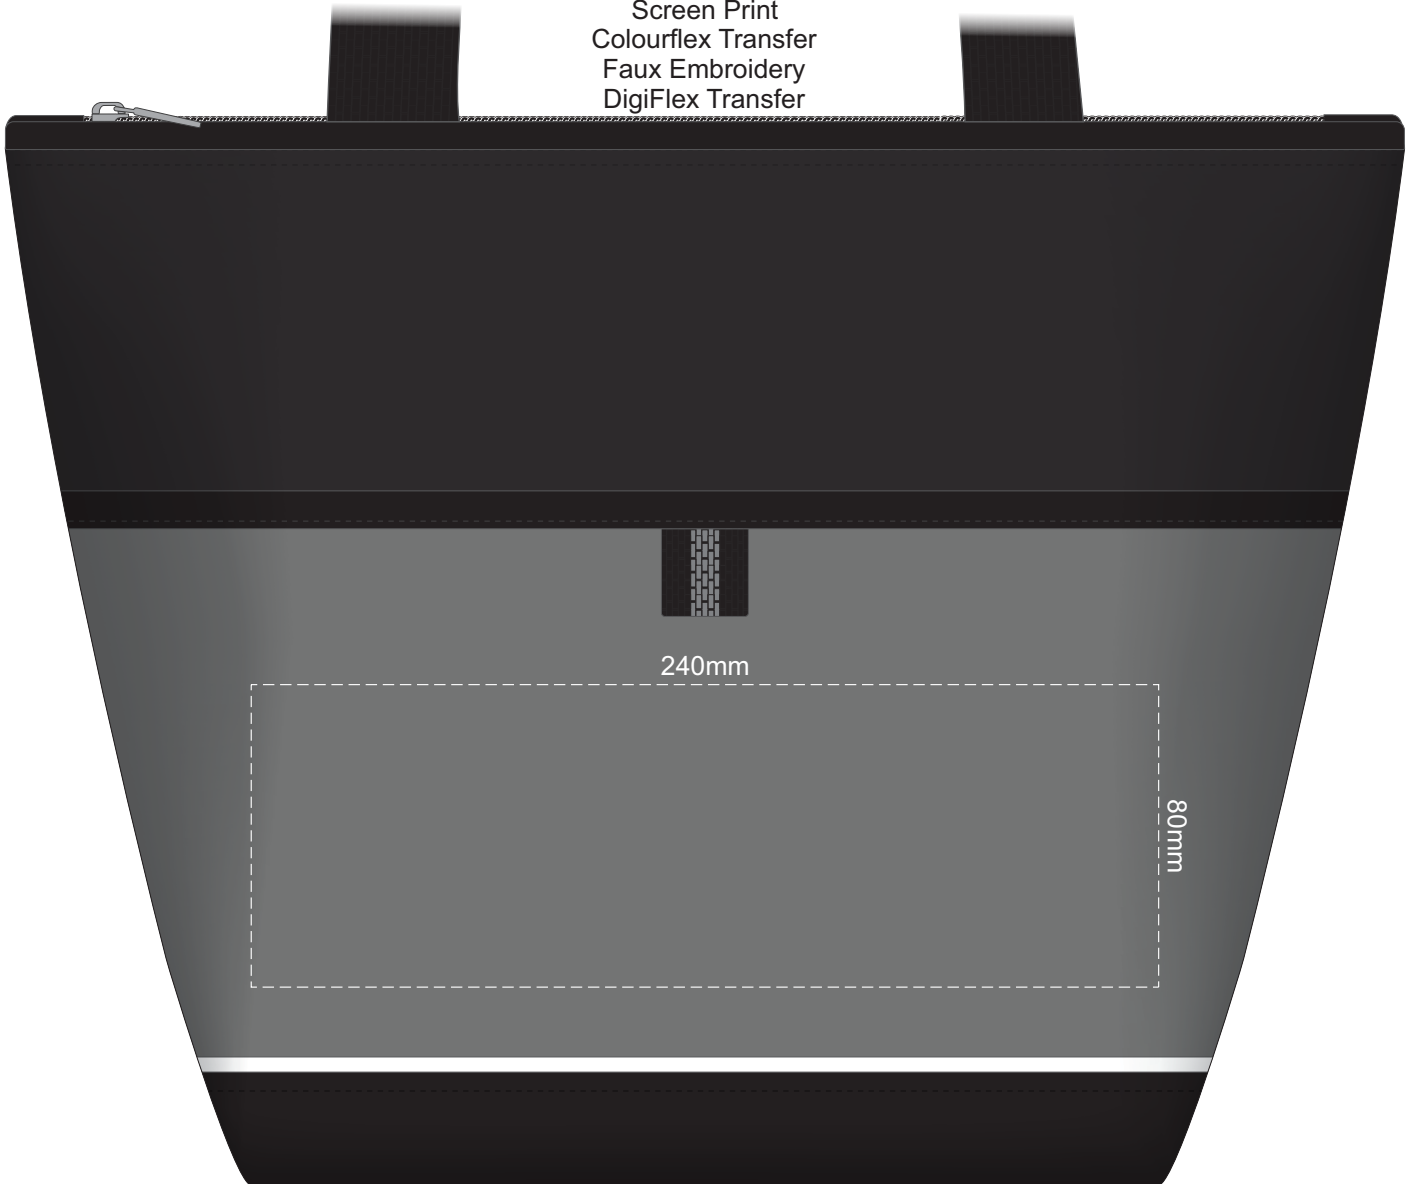

50% of Actual Size
Screen Print
Colourflex Transfer
Faux Embroidery
DigiFlex Transfer

240mm

80mm